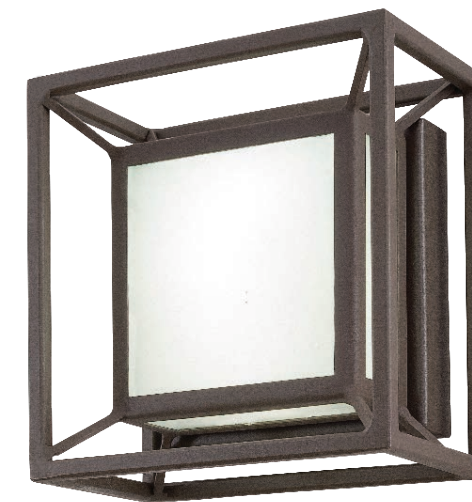

VIVA WALL LANTERN

LED Pocket lantern with sand bronze finish and white screen printed glass. Convertible to ceiling light.
Item Code: BS-VV-WL-SQ
Sizes: 16,9 cm Wide x 10,1 cm Deep x 16,9 cm High