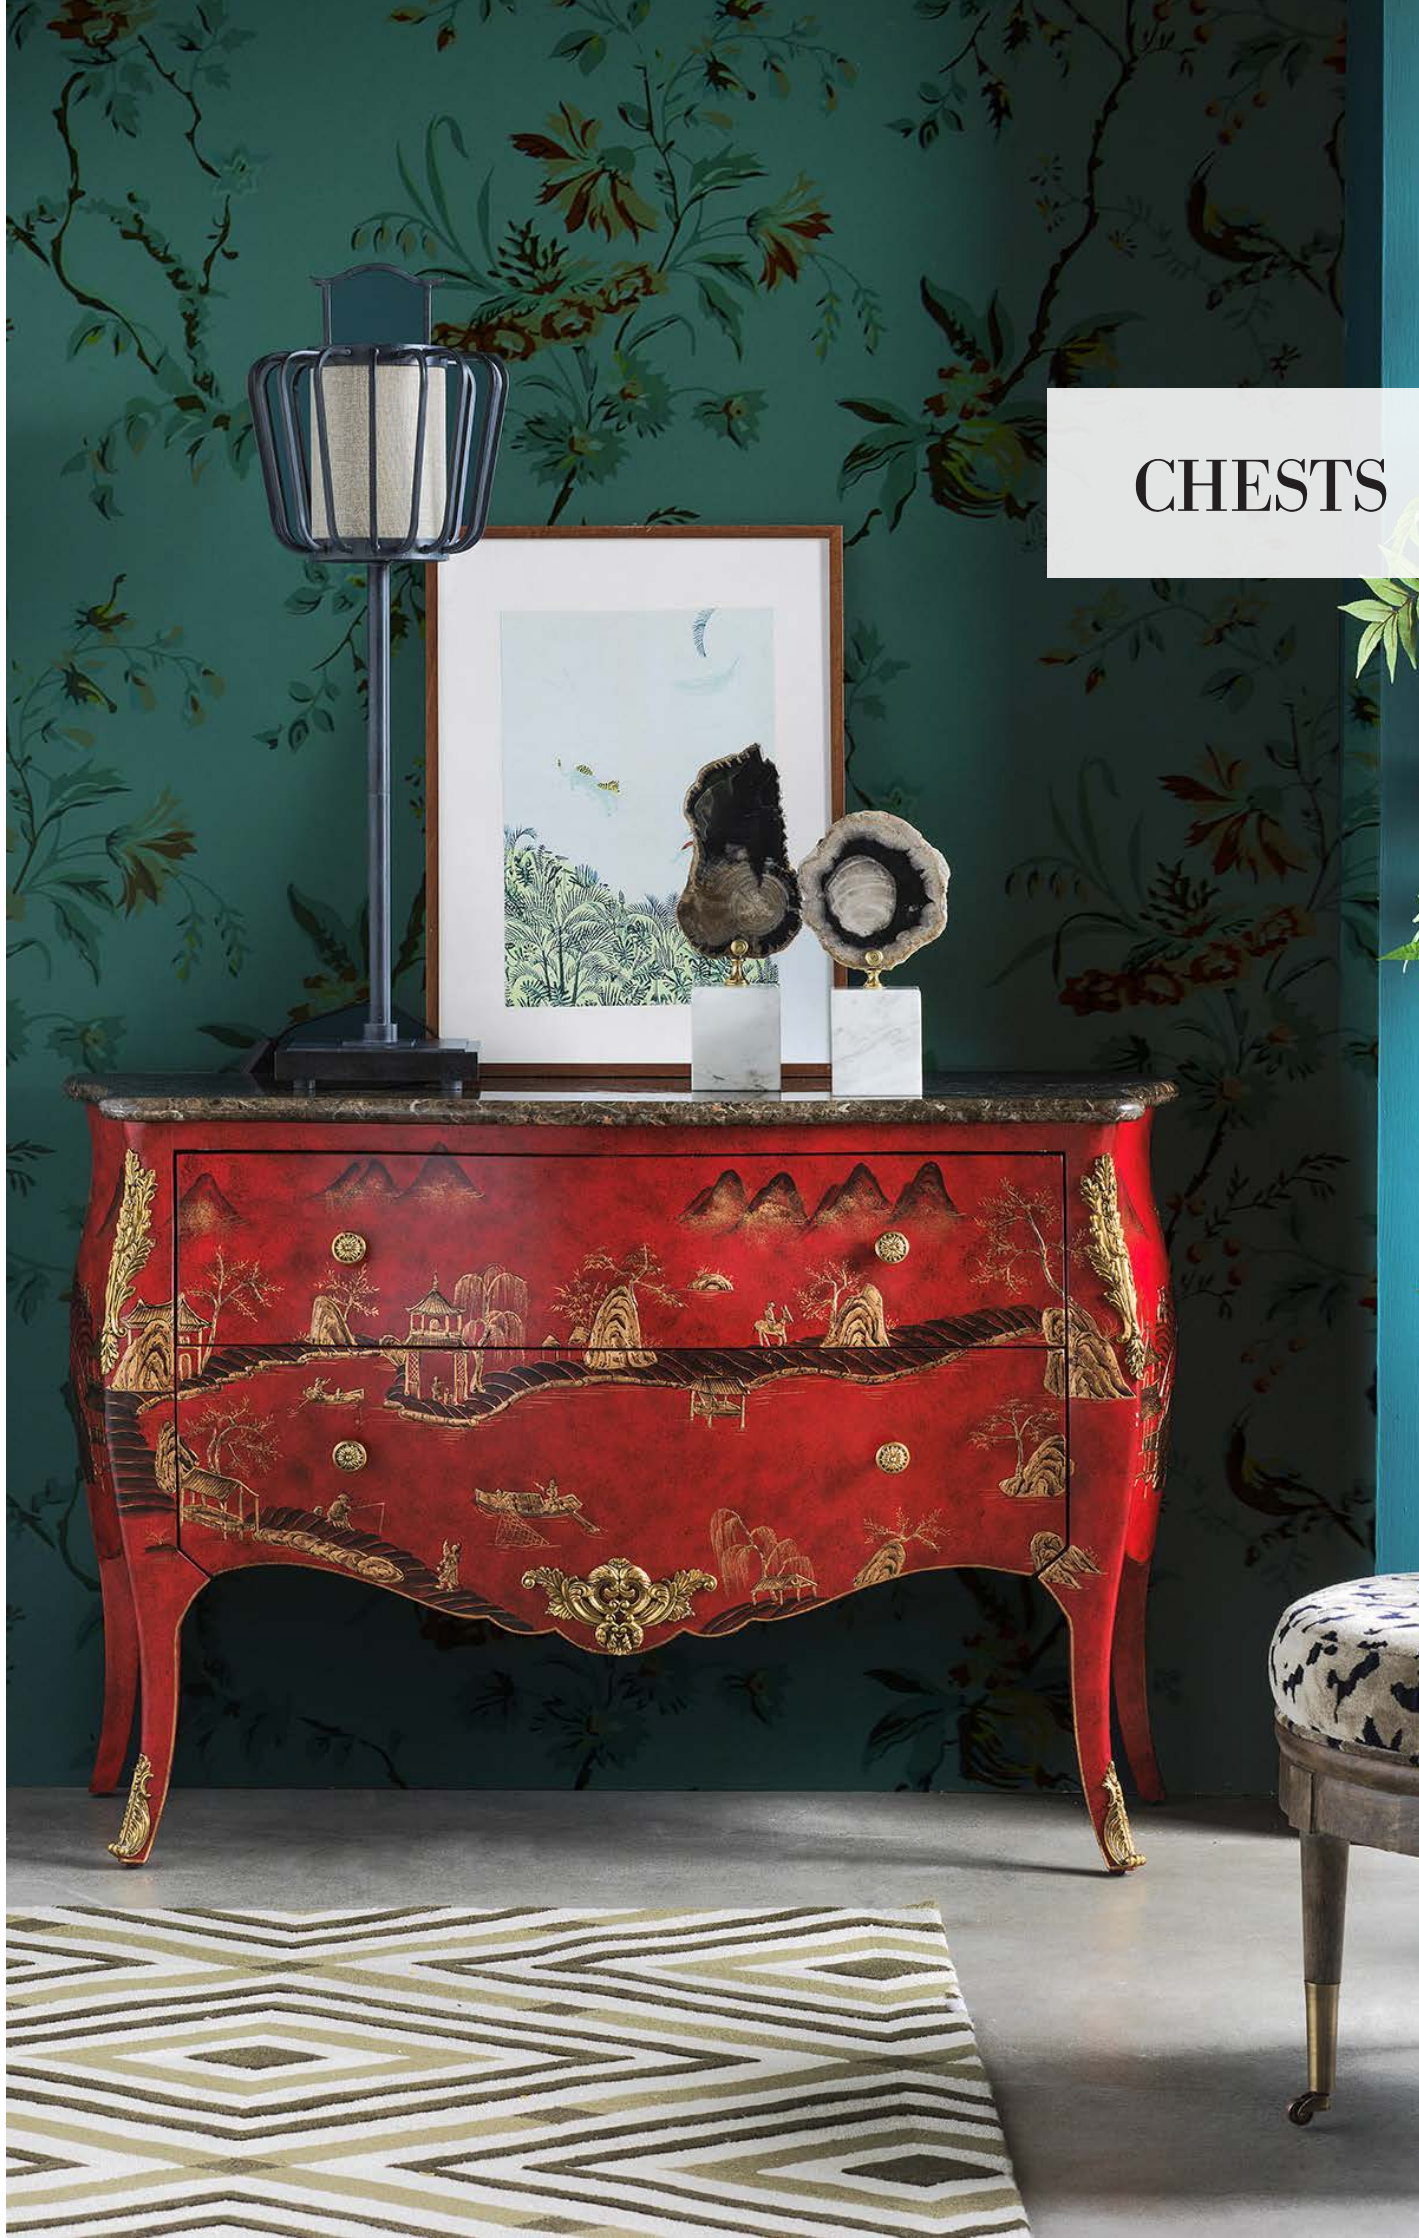

CHESTS

ANTOINE CHEST

ANTOINE CHEST

Another take of the Louis XV style Vernis Martin commode. Antoine comes in red lacquer with handpainted in gilt Chinoiserie designs, two sans travers drawers, beautifully lined in velvet, crowned with a brown marble top and gilt-bronze hardware.

Item Code: BS-AT-RDC-BRM

Sizes: 130 cm Wide x 51 cm Deep x 87 cm High

PHILIPPE CHEST

The here presented chest has its origins in the French Regence period (1700-1730). Its straight lines and black lacquered body comes alive thanks to the carefully selected gilt-bronze trimmings and hardware. We offer it with four drawers, which are fully lined in velvet.

Item Code: BS-MPP-CH-BQ-GL

Sizes: 135 cm Wide x 56 cm Deep x 102 cm High