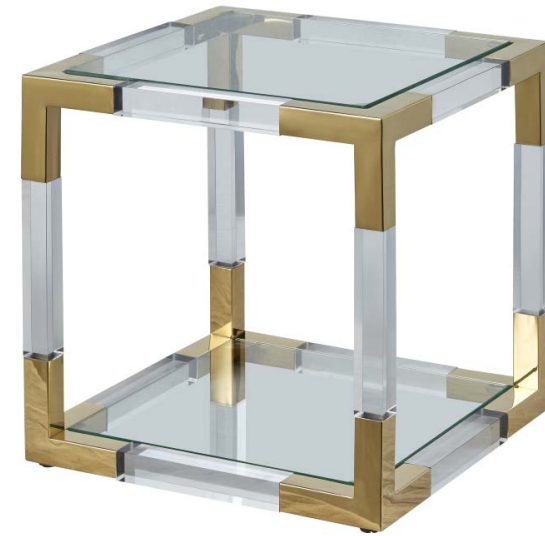

Item Code: BS-PT-CN-BRB-GS
Sizes: 48 cm Dia x 63 cm High

HERCULE ACCENT TABLE

Sophisticated elegance like Art Deco. This accent/side table has a grey marble top and foot and is finished in brushed aged brass.

Item Code: BS-HR-AT-BRB-GR
Sizes: 45 cm Wide x 26 cm Deep x 45 cm High

HERCULE SERIES

HERCULE CONSOLE TABLE

Nothing says clean, sophisticated elegance like Art Deco. Hercule is our twist on this timeless style. This console table has a grey marble top and foot and is finished in brushed aged brass. Item Code: BS-HR-CS-BRB-GR

Sizes: 130 cm Wide x 40 cm Deep x 85 cm High

ANDY ACCENTTABLE

Welcome to the 80's, modern classic in acrylic, glass and brass.
 Here we have the small cube accent table with glass top and bottom, resting on an acrylic and brass structure.
 Item Code: BS-AD-AT-BG-AR
 Sizes: 41 cm Wide x 41 cm deep x 41 cm High