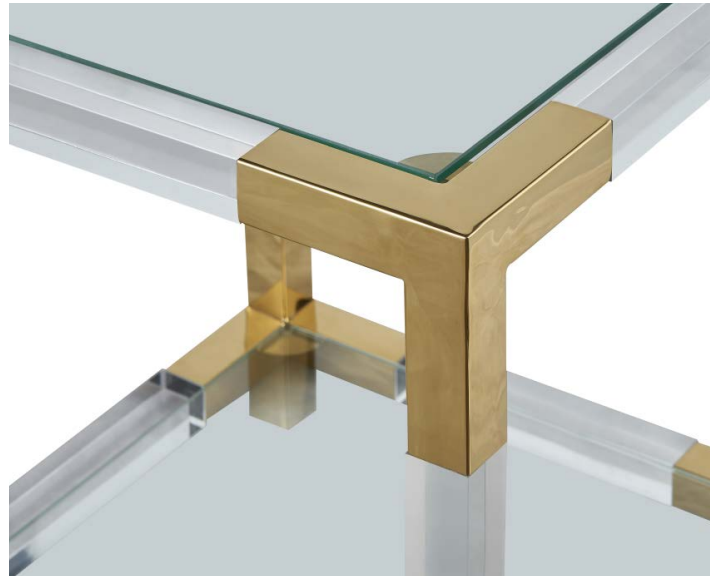

Item Code: BS-PT-CN-BRB-GS
Sizes: 48 cm Dia x 63 cm High

HERCULE ACCENT TABLE

Sophisticated elegance like Art Deco. This accent/side table has a grey marble top and foot and is finished in brushed aged brass.

Item Code: BS-HR-AT-BRB-GR
Sizes: 45 cm Wide x 26 cm Deep x 45 cm High

HERCULE SERIES

HERCULE CONSOLE TABLE

Nothing says clean, sophisticated elegance like Art Deco. Hercule is our twist on this timeless style. This console table has a grey marble top and foot and is finished in brushed aged brass. Item Code: BS-HR-CS-BRB-GR

Sizes: 130 cm Wide x 40 cm Deep x 85 cm High

ANDY ACCENTTABLE

Welcome to the 80's, modern classic in acrylic, glass and brass.
 Here we have the small cube accent table with glass top and bottom, resting on an acrylic and brass structure.
 Item Code: BS-AD-AT-BG-AR
 Sizes: 41 cm Wide x 41 cm deep x 41 cm High