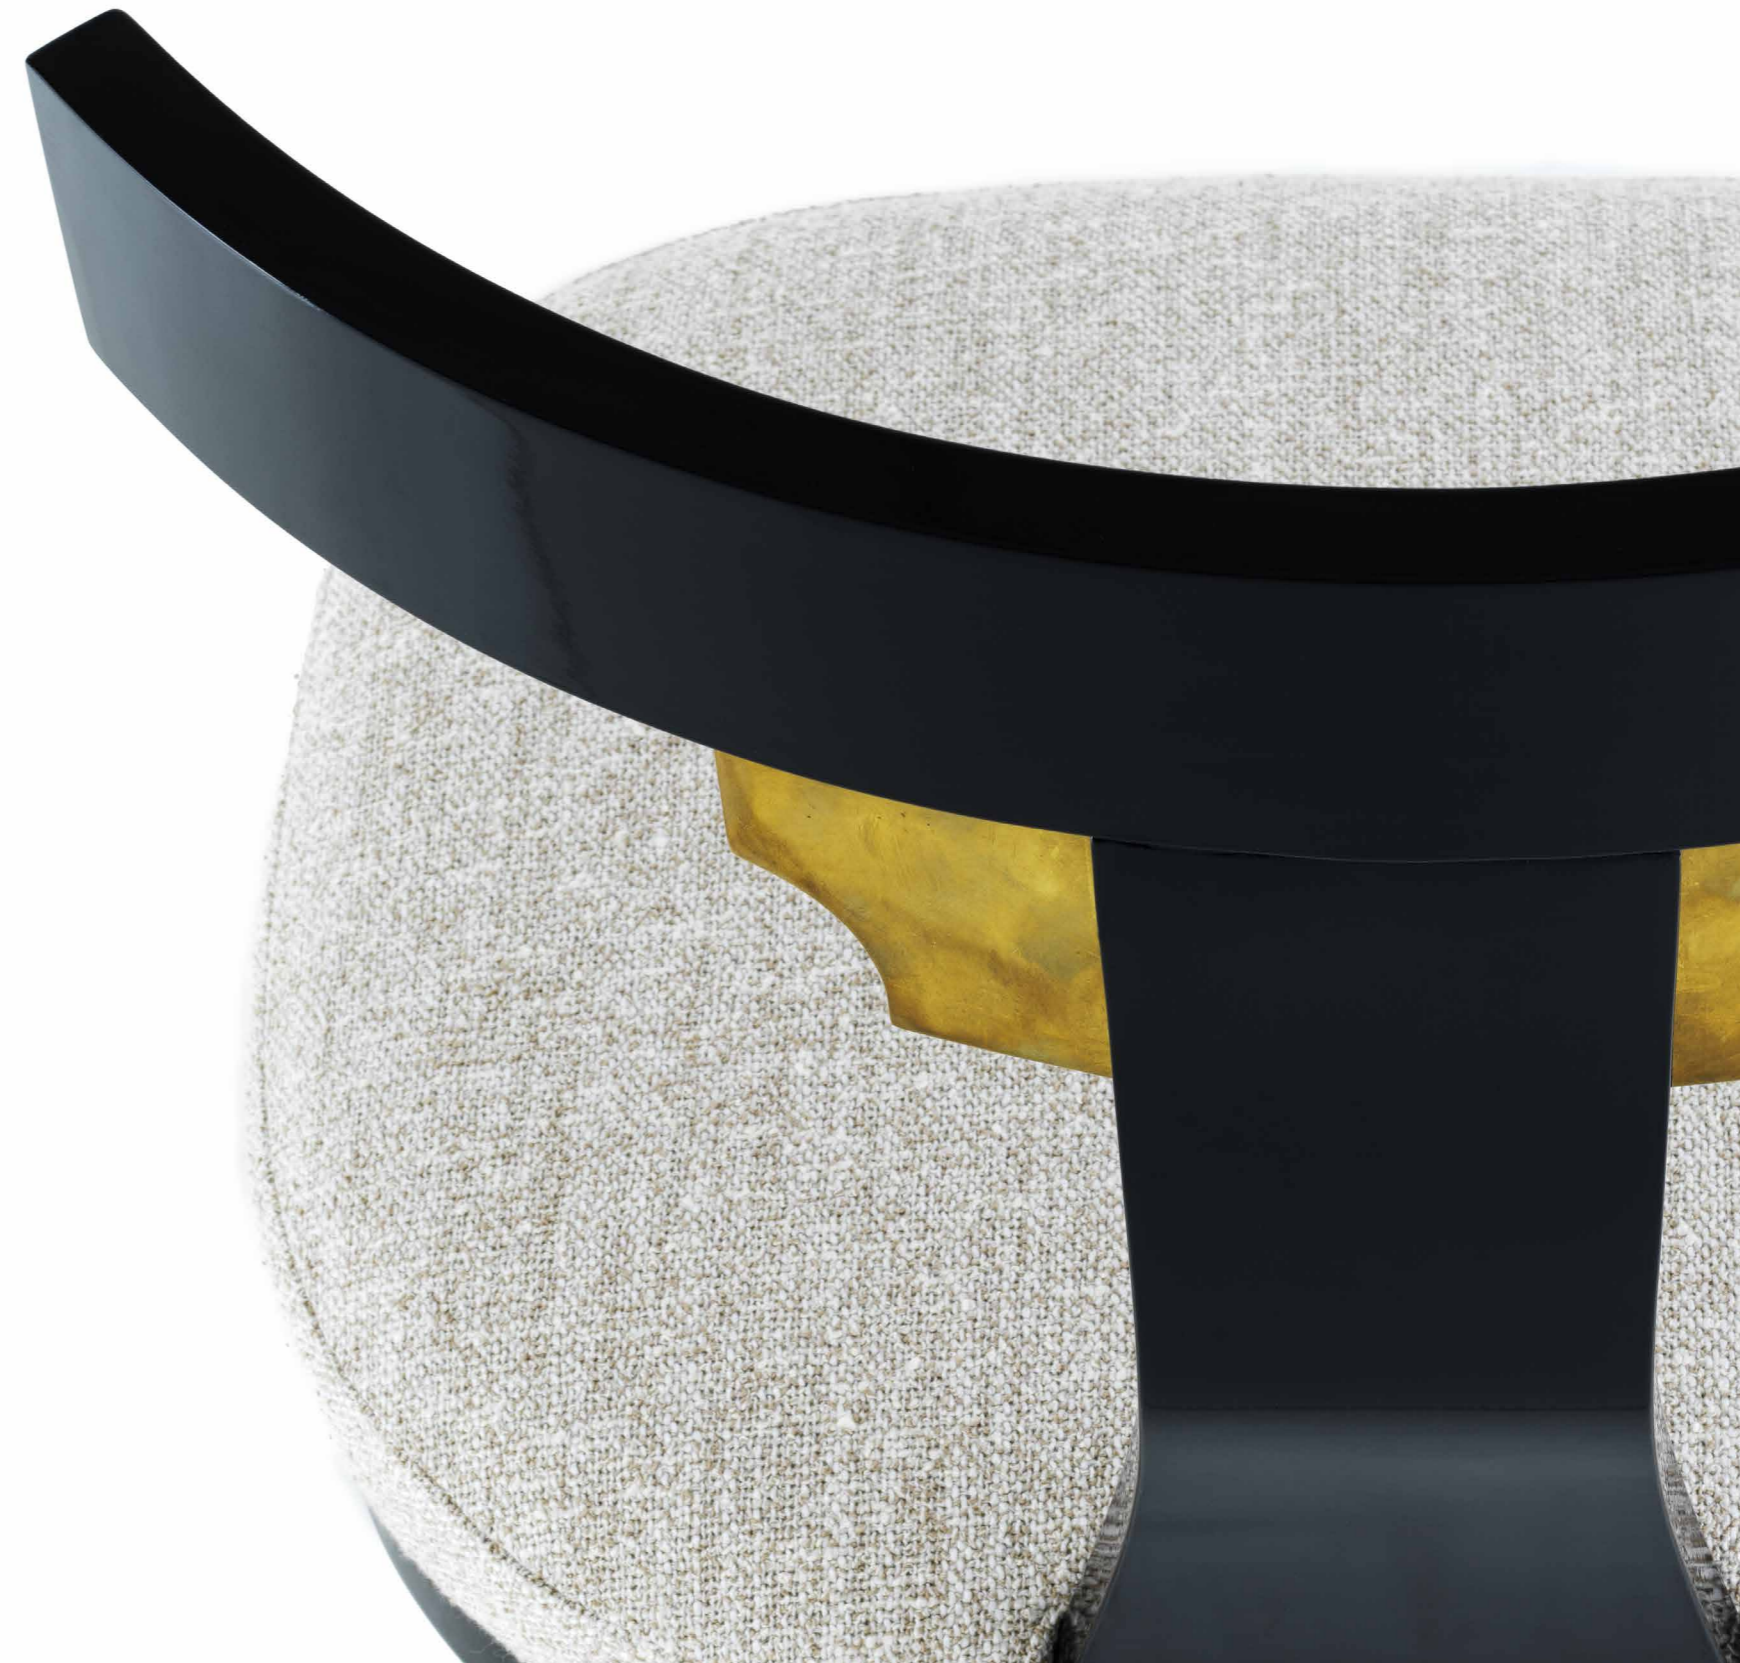

BOBOLI CHAIR

SD-BB-WD-BR

H. 84 CM / 33"

W. 52 CM / 20,5"

D. 48 CM / 18,9"

ELITE COLLECTION FABRIC

LACQUERED BEECHWOOD STRUCTURE