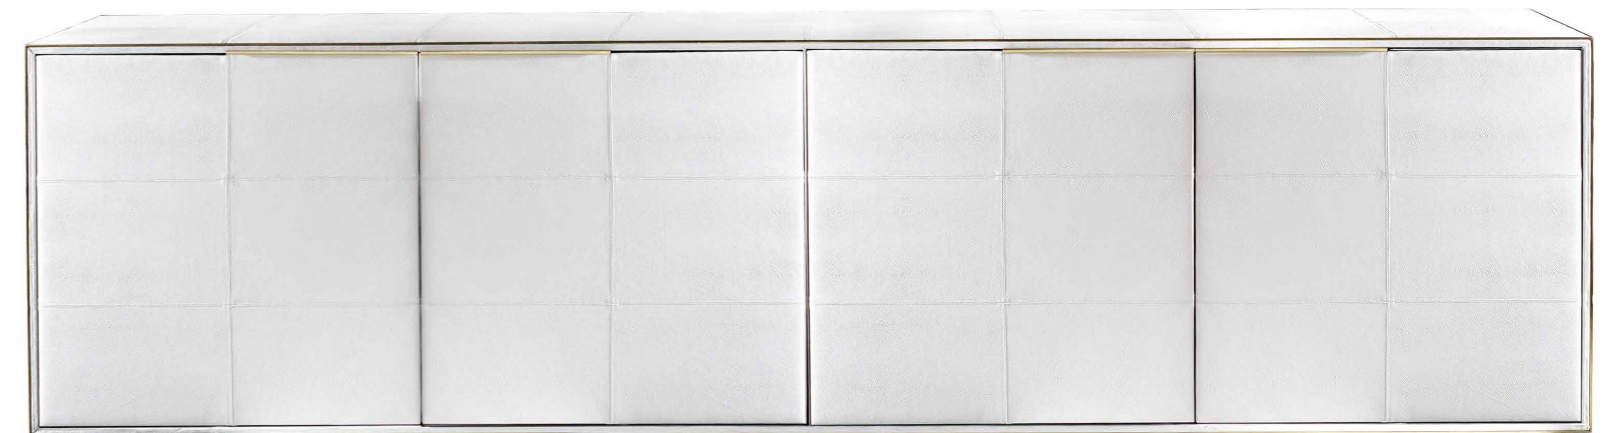

METROPOLITAN SIDEBOARD

T9-ME-LT-BR

H. 83 CM / 32,7"

W. 320 CM / 126"

D. 60 CM / 23,6"

SHAGREEN PATTERN NATURAL LEATHER

BRASS FRAME