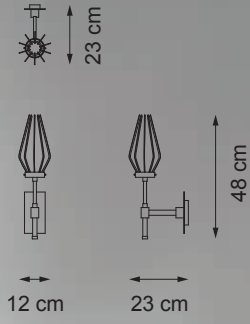

Item D07
1 light wall lamp (E14 40W max)