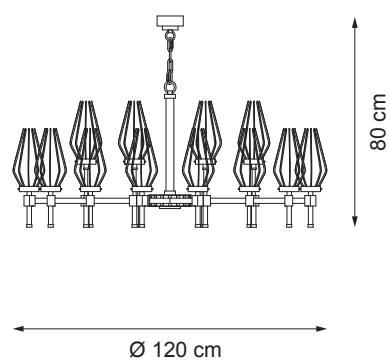

**Item D01**  
24 lights chandelier (E14 40W max)

Clear Glass | Black Leather | Polished Nickel & Black Nickel

**Item D03**  
16 lights chandelier (E14 40W max)

**Item D05**  
3 lights wall lamp (E14 40W max)