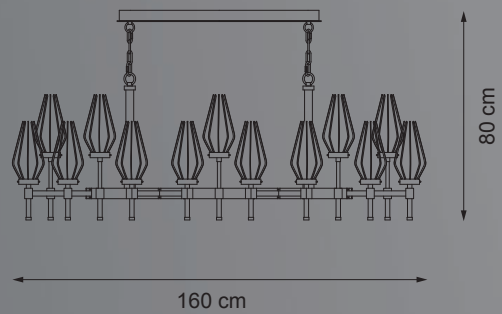

**Item D04**  
24 lights chandelier (E14 40W max)

Clear Glass | Brown Leather | Burnished Brass & Satin Gold

Sophisticated style, hand made in Florence Italy.

Clear Glass | Black Leather | Polished Nickel & Black Nickel