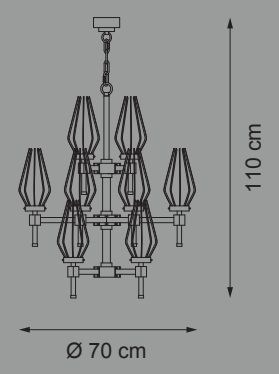

**Item D01**  
24 lights chandelier (E14 40W max)

Clear Glass | Black Leather | Polished Nickel & Black Nickel

**Item D03**  
16 lights chandelier (E14 40W max)

**Item D05**  
3 lights wall lamp (E14 40W max)