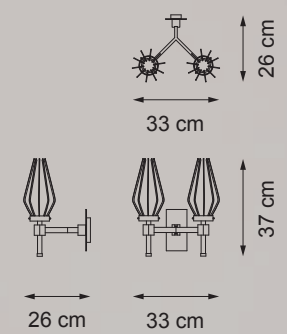

Item D06
2 lights wall lamp (E14 40W max)