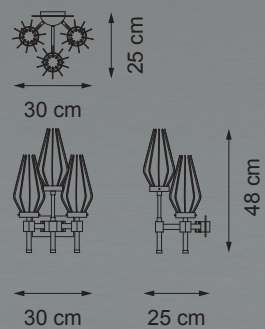

**Item D01**  
24 lights chandelier (E14 40W max)

Clear Glass | Black Leather | Polished Nickel & Black Nickel

**Item D03**  
16 lights chandelier (E14 40W max)

**Item D05**  
3 lights wall lamp (E14 40W max)