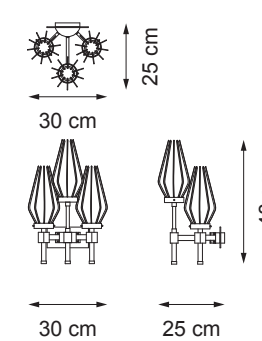

Item D05
3 lights wall lamp (E14 40W max)