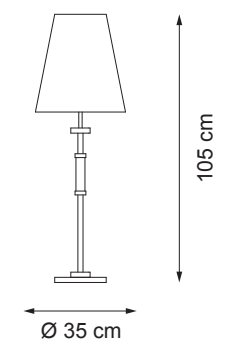

Item D10
1 light table lamp (E27)