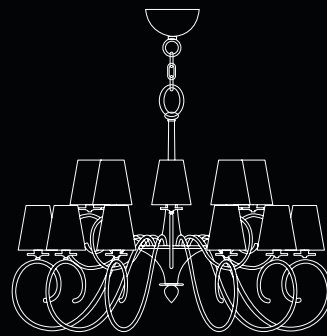

Item 1180 EX02
30 lights chandelier

💡 E14 40W max

Finish: M20 & gold plated details

Lampshades: dove grey organza

Accessories: smoky crystals

EXTRA
ORDINARY

Item 1184 EX02
20 lights chandelier

Reference Catalogue:
Baga Contemporary