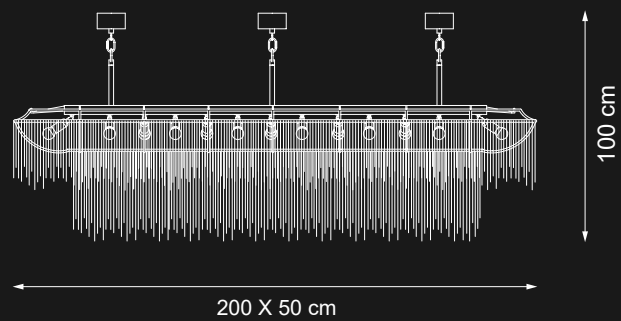

Reference Catalogue:
Me - The soul light

EXTRA
ORDINARY

💡 E14 40W max

Finish: gold leaf

Accessories: smoky & clear crystals

Reference Catalogue:
Me - The soul light

Item Burlesque EX04
16 lights ceiling lamp