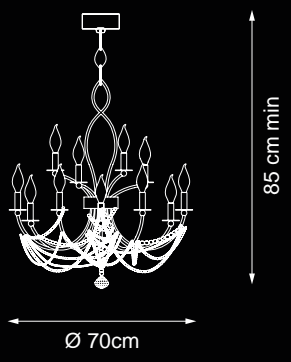

Item Moulin Rouge EX31
18 lights chandelier

💡 E14 40W max

Finish: gold plated

Accessories: clear
crystals & pendants

Reference Catalogue:
Me - The soul light