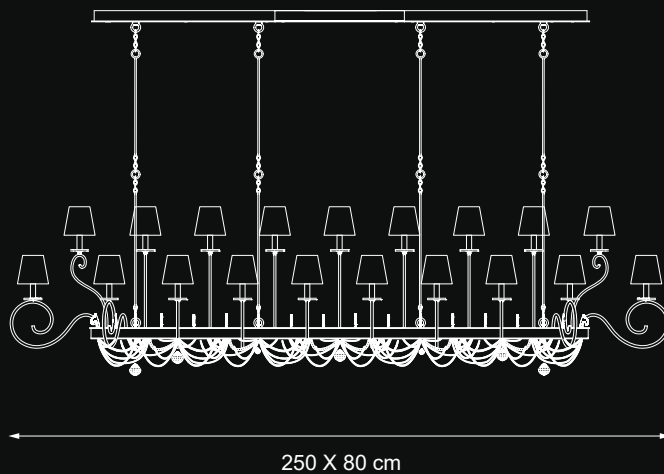

Item 1181 EX01
36 lights chandelier