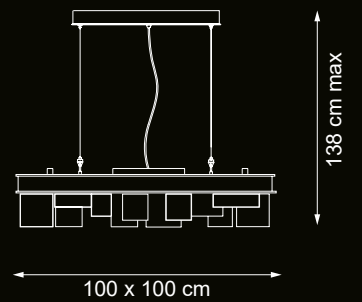

💡 Led stick 165W

Finish: gold plated

Lampshades: clear crystals

Reference Catalogue:
Bespoke 02

💡 led stick 300W

Finish: satin brass

Lampshades: clear crystals

Reference Catalogue:
Bespoke 02