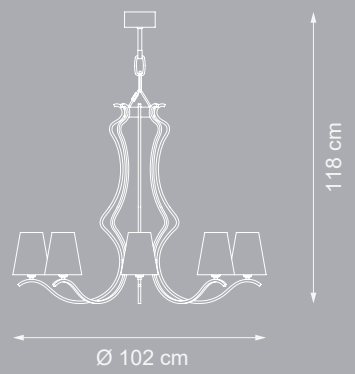

Item Sinuosa EX10
8 lights chandelier