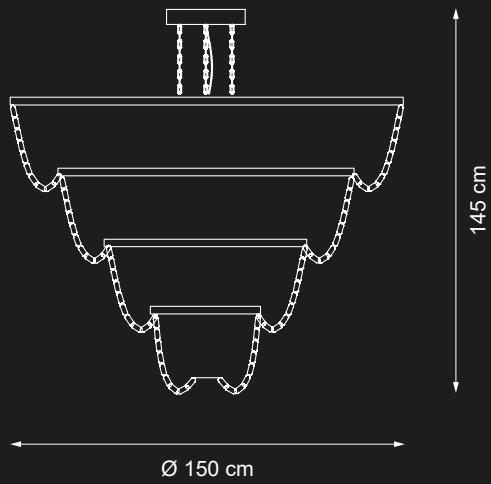

Item Eva EX03
24 lights chandelier