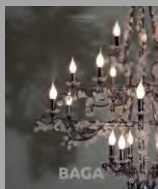

💡 E14 40W max

Finish: silver leaf

Accessories: black &
smoky crystal chains

Reference Catalogue:
Baga Lovelylight