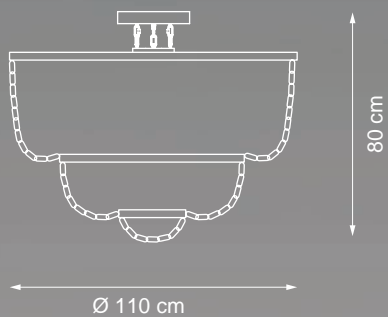

Item Eva EX04
18 lights chandelier

💡 E14 40W max

Finish: silver leaf

Accessories: black &
smoky crystal chains

Reference Catalogue:
Baga Lovelylight