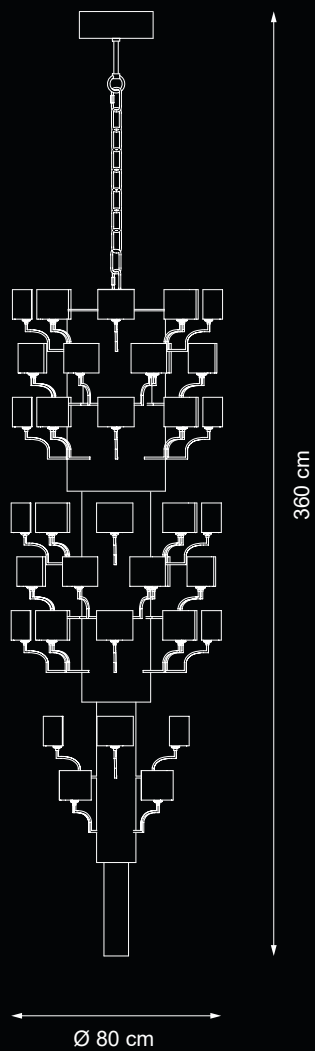

Item Eccentrica EX01
56 lights chandelier

💡 E14 40W max

Finish: M16

Lampshades: T24 cat.C

Accessories: white &
black nickel

Reference Catalogue:
Bespoke 01