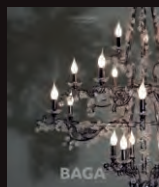

Reference Catalogue:
Baga Lovelylight

Item Eva EX02
5 lights chandelier

💡 E14 40W max

Finish: gold leaf

Accessories: clear
crystals chains

Reference Catalogue:
Baga Lovelylight

Reference Catalogue:
Baga Lovelylight