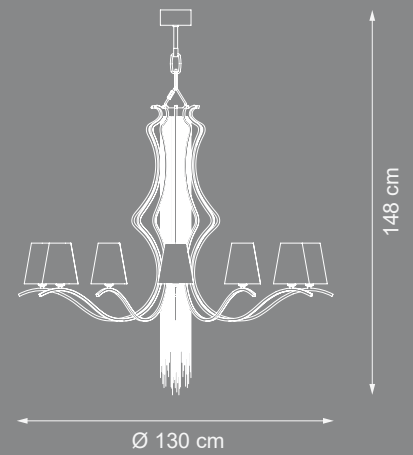

Item Sinuosa EX09
12 lights chandelier

💡 E14 40W max

Finish: M23

Lampshades: organza
T03+T02

Accessories: white
nickel

Reference Catalogue:
Bespoke 01