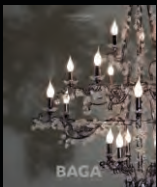

💡 E14 40W max

Finish: gold leaf & gold plated details

Accessories: clear crystals & blown glass daisies

Reference Catalogue:
Baga Lovelylight