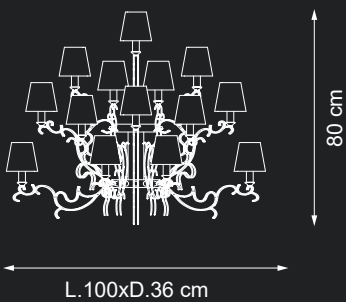

💡 E14 40W max

Finish: silver leaf & silver plated details

Accessories: clear crystal nuggets

Lampshades: organza T03+T02 cat.A

Reference Catalogue: Baga Lovelylight

Item Morgana EX06
14 lights wall lamp

purple lampshade

T21 cat. C