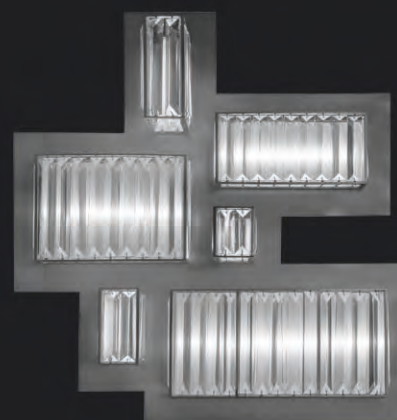

💡 Led stick 20W

Finish: satin nickel

Lampshades: clear crystals

Reference Catalogue:
Bespoke 02