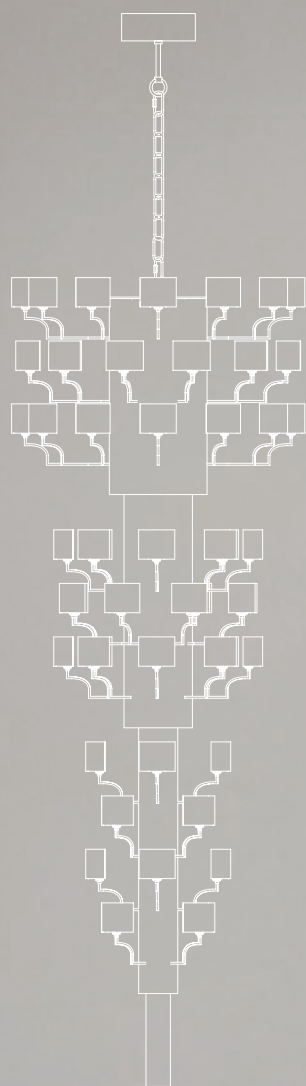

EXTRA
ORDINARY *custom luxury*

PATRIZIAGARGANTI
Firenze

EXTRA
ORDINARY

ECCENTRICA

Item Eccentrica EX03
76 lights chandelier

410 cm

Ø 120 cm

💡 E14 40W max

Accessories: white &
black nickel

Reference Catalogue:
Bespoke 01

Item Eccentrica EX02
76 lights chandelier

410 cm

Ø 120 cm

💡 E14 40W max

Finish: M16

Lampshades: T20 cat.C