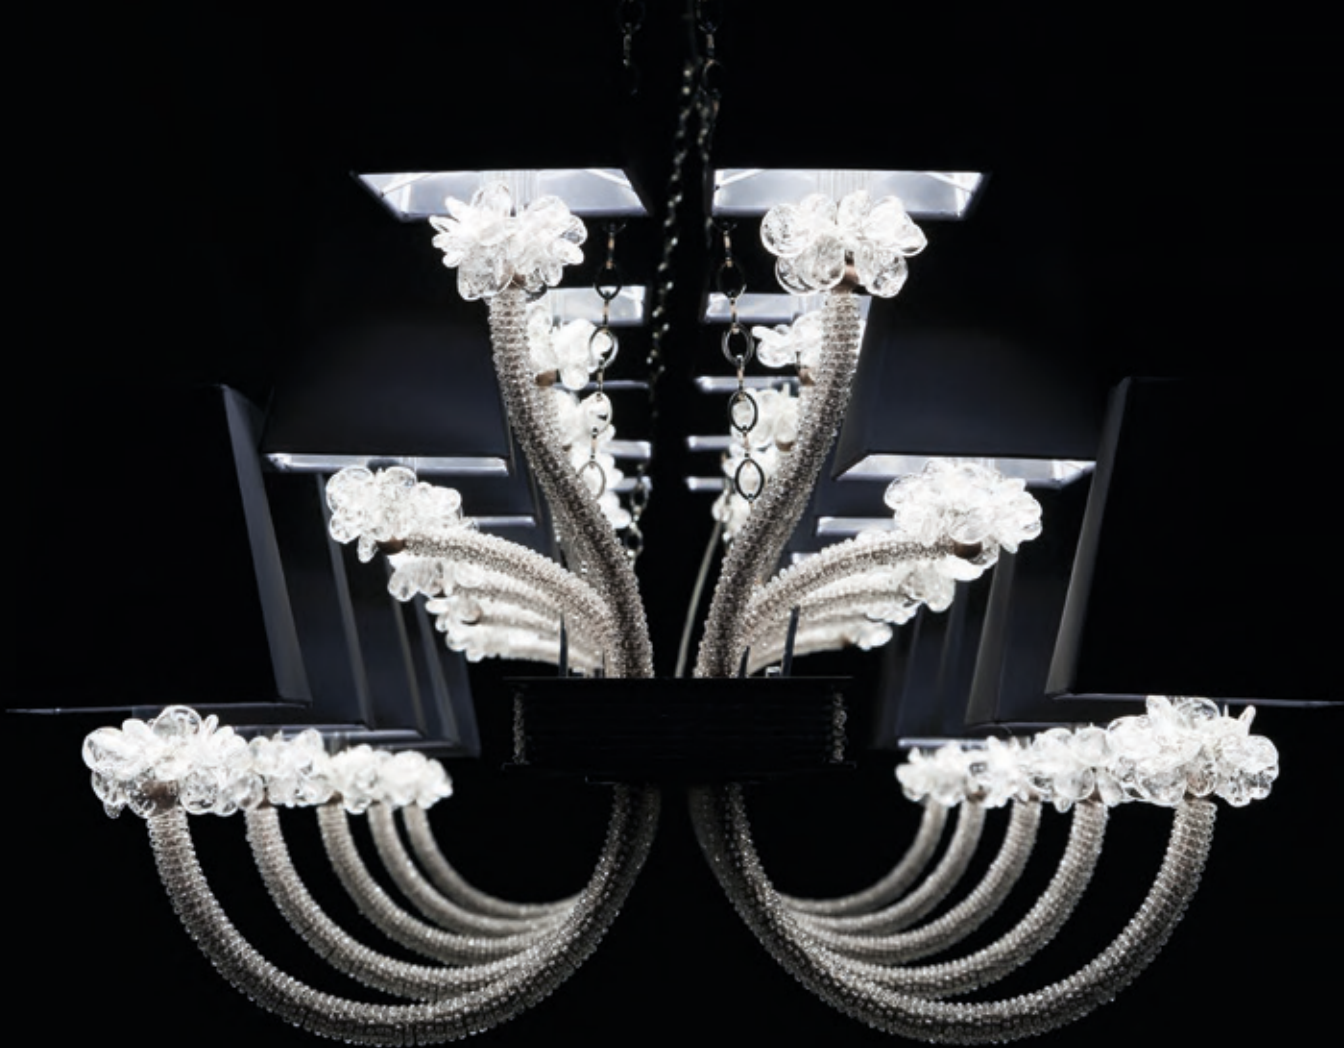

💡 E14 40W max

Finish: M19 & silver plated details

Accessories: clear crystals nuggets & pearls

Lampshades: T16 cat.C

Reference Catalogue:
Me - The soul light

Item Moulin Rouge EX07
28 lights chandelier