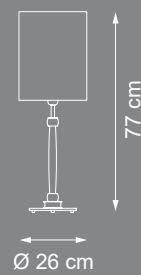

Item Moulin Rouge EX14
1 light table lamp

💡 E14 40W max

Finish: gold leaf & gold plated details

Accessories: clear crystals pearls

Lampshade: green silk