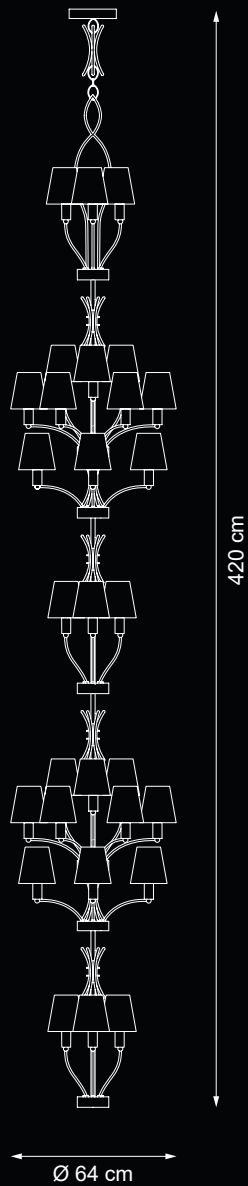

EXTRA
ORDINARY

Item Moulin Rouge EX08
48 lights chandelier

💡 E14 40W max

Finish: M05 & black
ruthenium, silver
plated details

Accessories: clear
crystals nuggets &
pearls

Lampshades: dove
grey organza

Reference Catalogue:
Me - The soul light