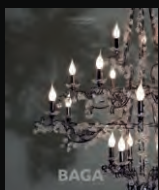

Accessories: clear crystals

Lampshades: T18 cat.C

special black crystals and gold plated finish

💡 E14 40W max

Finish: gold plated

Accessories: clear & black crystals

Lampshades: black fabric cat.C

Reference Catalogue: Baga Lovelylight