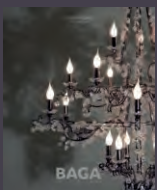

Item Eva EX01
9 lights ceiling lamp

💡 E14 40W max

Finish: satin nickel

Accessories:
amethyst crystals
chains

EXTRA
ORDINARY

special amethyst crystals

Installation for Angelo Cappellini
2016

EXTRA
ORDINARY *custom luxury*