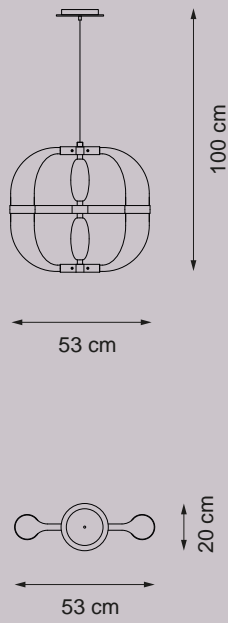

Satin & Clear
Blown Glass

Polished Black
Nickel Finish

Clear Blown Glass | Polished Nickel Finish

Item CDF01
Led lights chandelier (88W max)

Item CDF02
Led lights chandelier (44W max)

Item CDF03
Led lights chandelier (88W max)