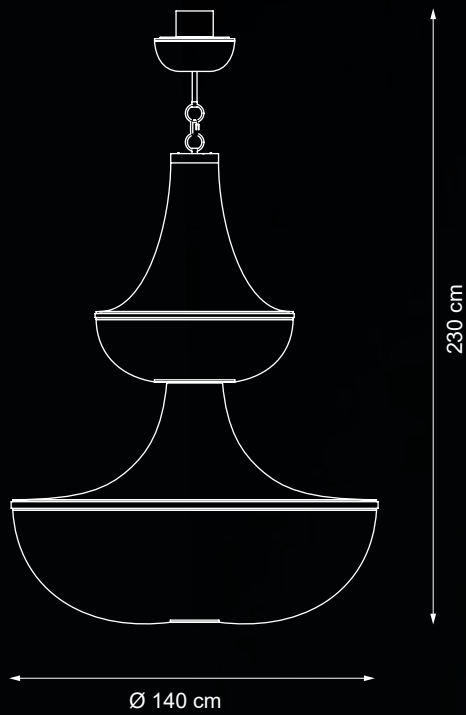

💡 E14 40W max

Finish: bronze & gold
plated details

Accessories: clear
crystals & blown glass
daisies

Reference Catalogue:
Baga Lovelylight

💡 E14 40W max

Finish: gold leaf & gold plated details

Accessories: clear crystals & blown glass daisies

Reference Catalogue:
Baga Lovelylight

Item Margherita EX07
16 lights ceiling lamp

**EXTRA
ORDINARY**

Item Margherita EX01
30 lights chandelier

💡 E14 40W max

Finish: silver leaf &
silver plated details

Accessories: clear
crystals & blown glass
daisies