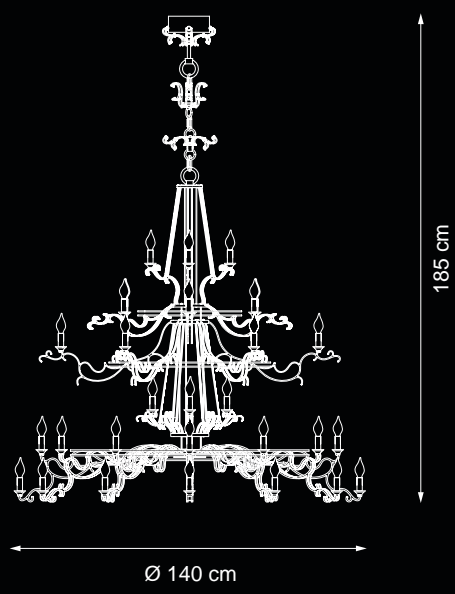

💡 E14 40W max

Finish: gold leaf & gold plated details

Accessories: clear crystal nuggets

Reference Catalogue:
Baga Lovelylight

Item Morgana EX05
76 lights chandelier

390 cm

Ø 140 cm

Item Nana EX01
spotlight

5 cm

Ø 15 cm

💡 Led 7W
Accessories:
clear crystal
nuggets

EXTRA
ORDINARY

Item Morgana EX03
45 lights chandelier

💡 E14 40W max

Finish: black ruthenium
colour plated

Accessories: clear
crystal nuggets