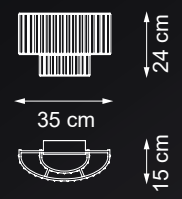

💡 Led stick 15W

Finish: black ruthenium
colour plated

Lampshades: clear
crystals

Item Gisele EX15_K
led wall lamp

Reference Catalogue:
Bespoke 02