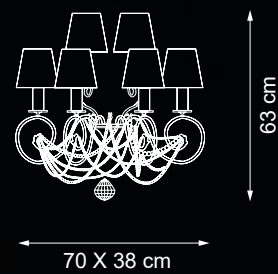

Item 1189 EX01
6 lights wall lamp