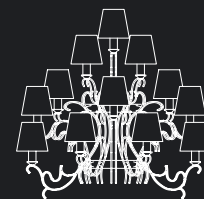

Finish: gold leaf & gold plated details

Accessories: clear crystal nuggets

Lampshades: black leather

Reference Catalogue:
Baga Lovelylight

Item Morgana EX08
12 lights wall lamp

65 cm

78 x 32 cm

Item Morgana EX01
45 lights chandelier