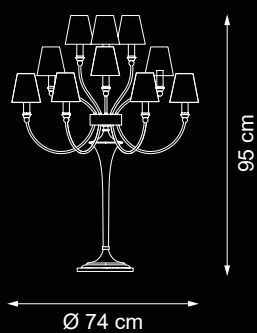

Item 780 EX01
15 lights table lamp