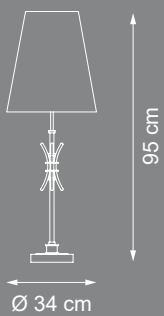

Lampshade: T16
cat.C

Reference Catalogue:
Me - The soul light

💡 E27 60W max

Finish: M19 & silver plated details

Accessories: clear crystals pearls

Lampshade: T16
cat.C

Item Moulin Rouge EX12
1 light table lamp