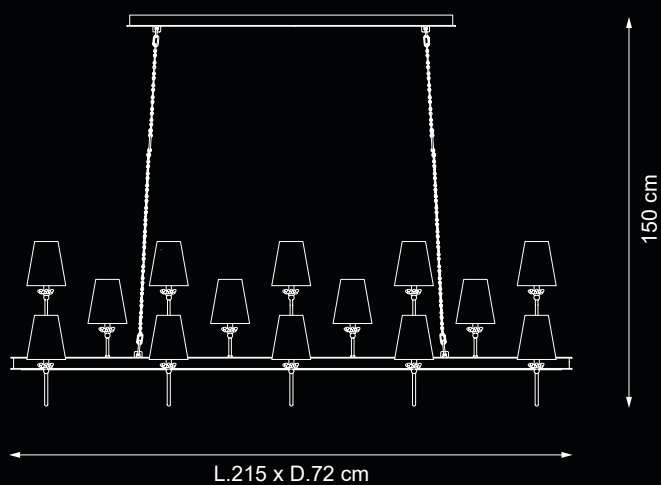

100 cm min

Ø 120cm

💡 E14 40W max

Finish: M19 & silver plated details

Accessories: clear crystals nuggets & pearls

Lampshades: T16 cat.C

Reference Catalogue:
Me - The soul light

Item Moulin Rouge EX07
28 lights chandelier