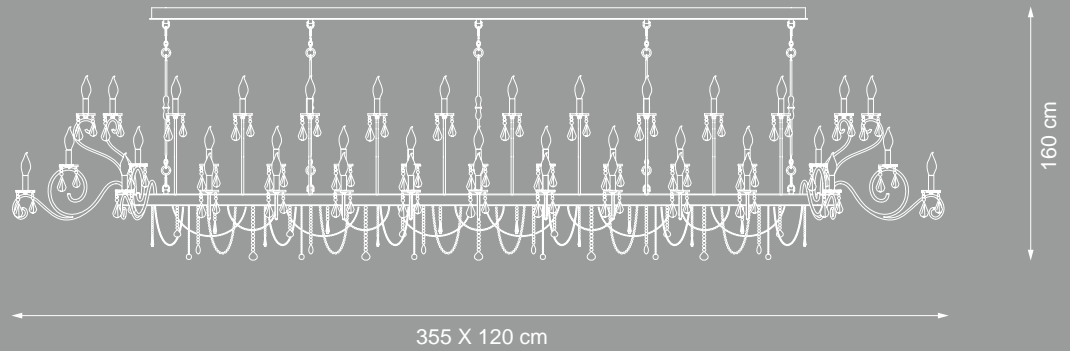

💡 E14 40W max

Finish: gold leaf & gold plated details

Accessories: clear crystals

Reference Catalogue:
Baga Contemporary

Item 1181 EX03
78 lights chandelier