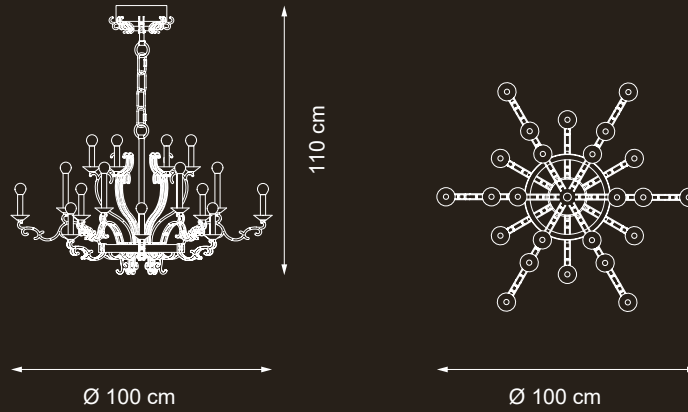

Item Morgana EX16 / 24 lights chandelier (E14 40W max)