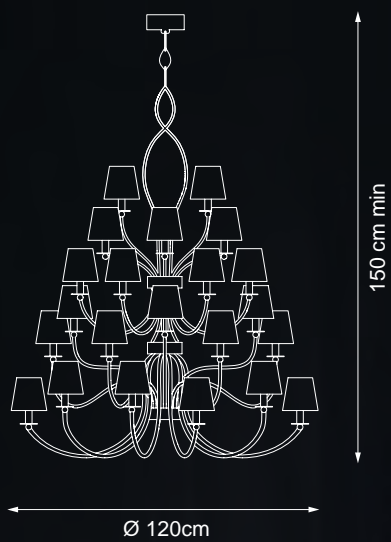

Item Moulin Rouge EX25
39 lights chandelier