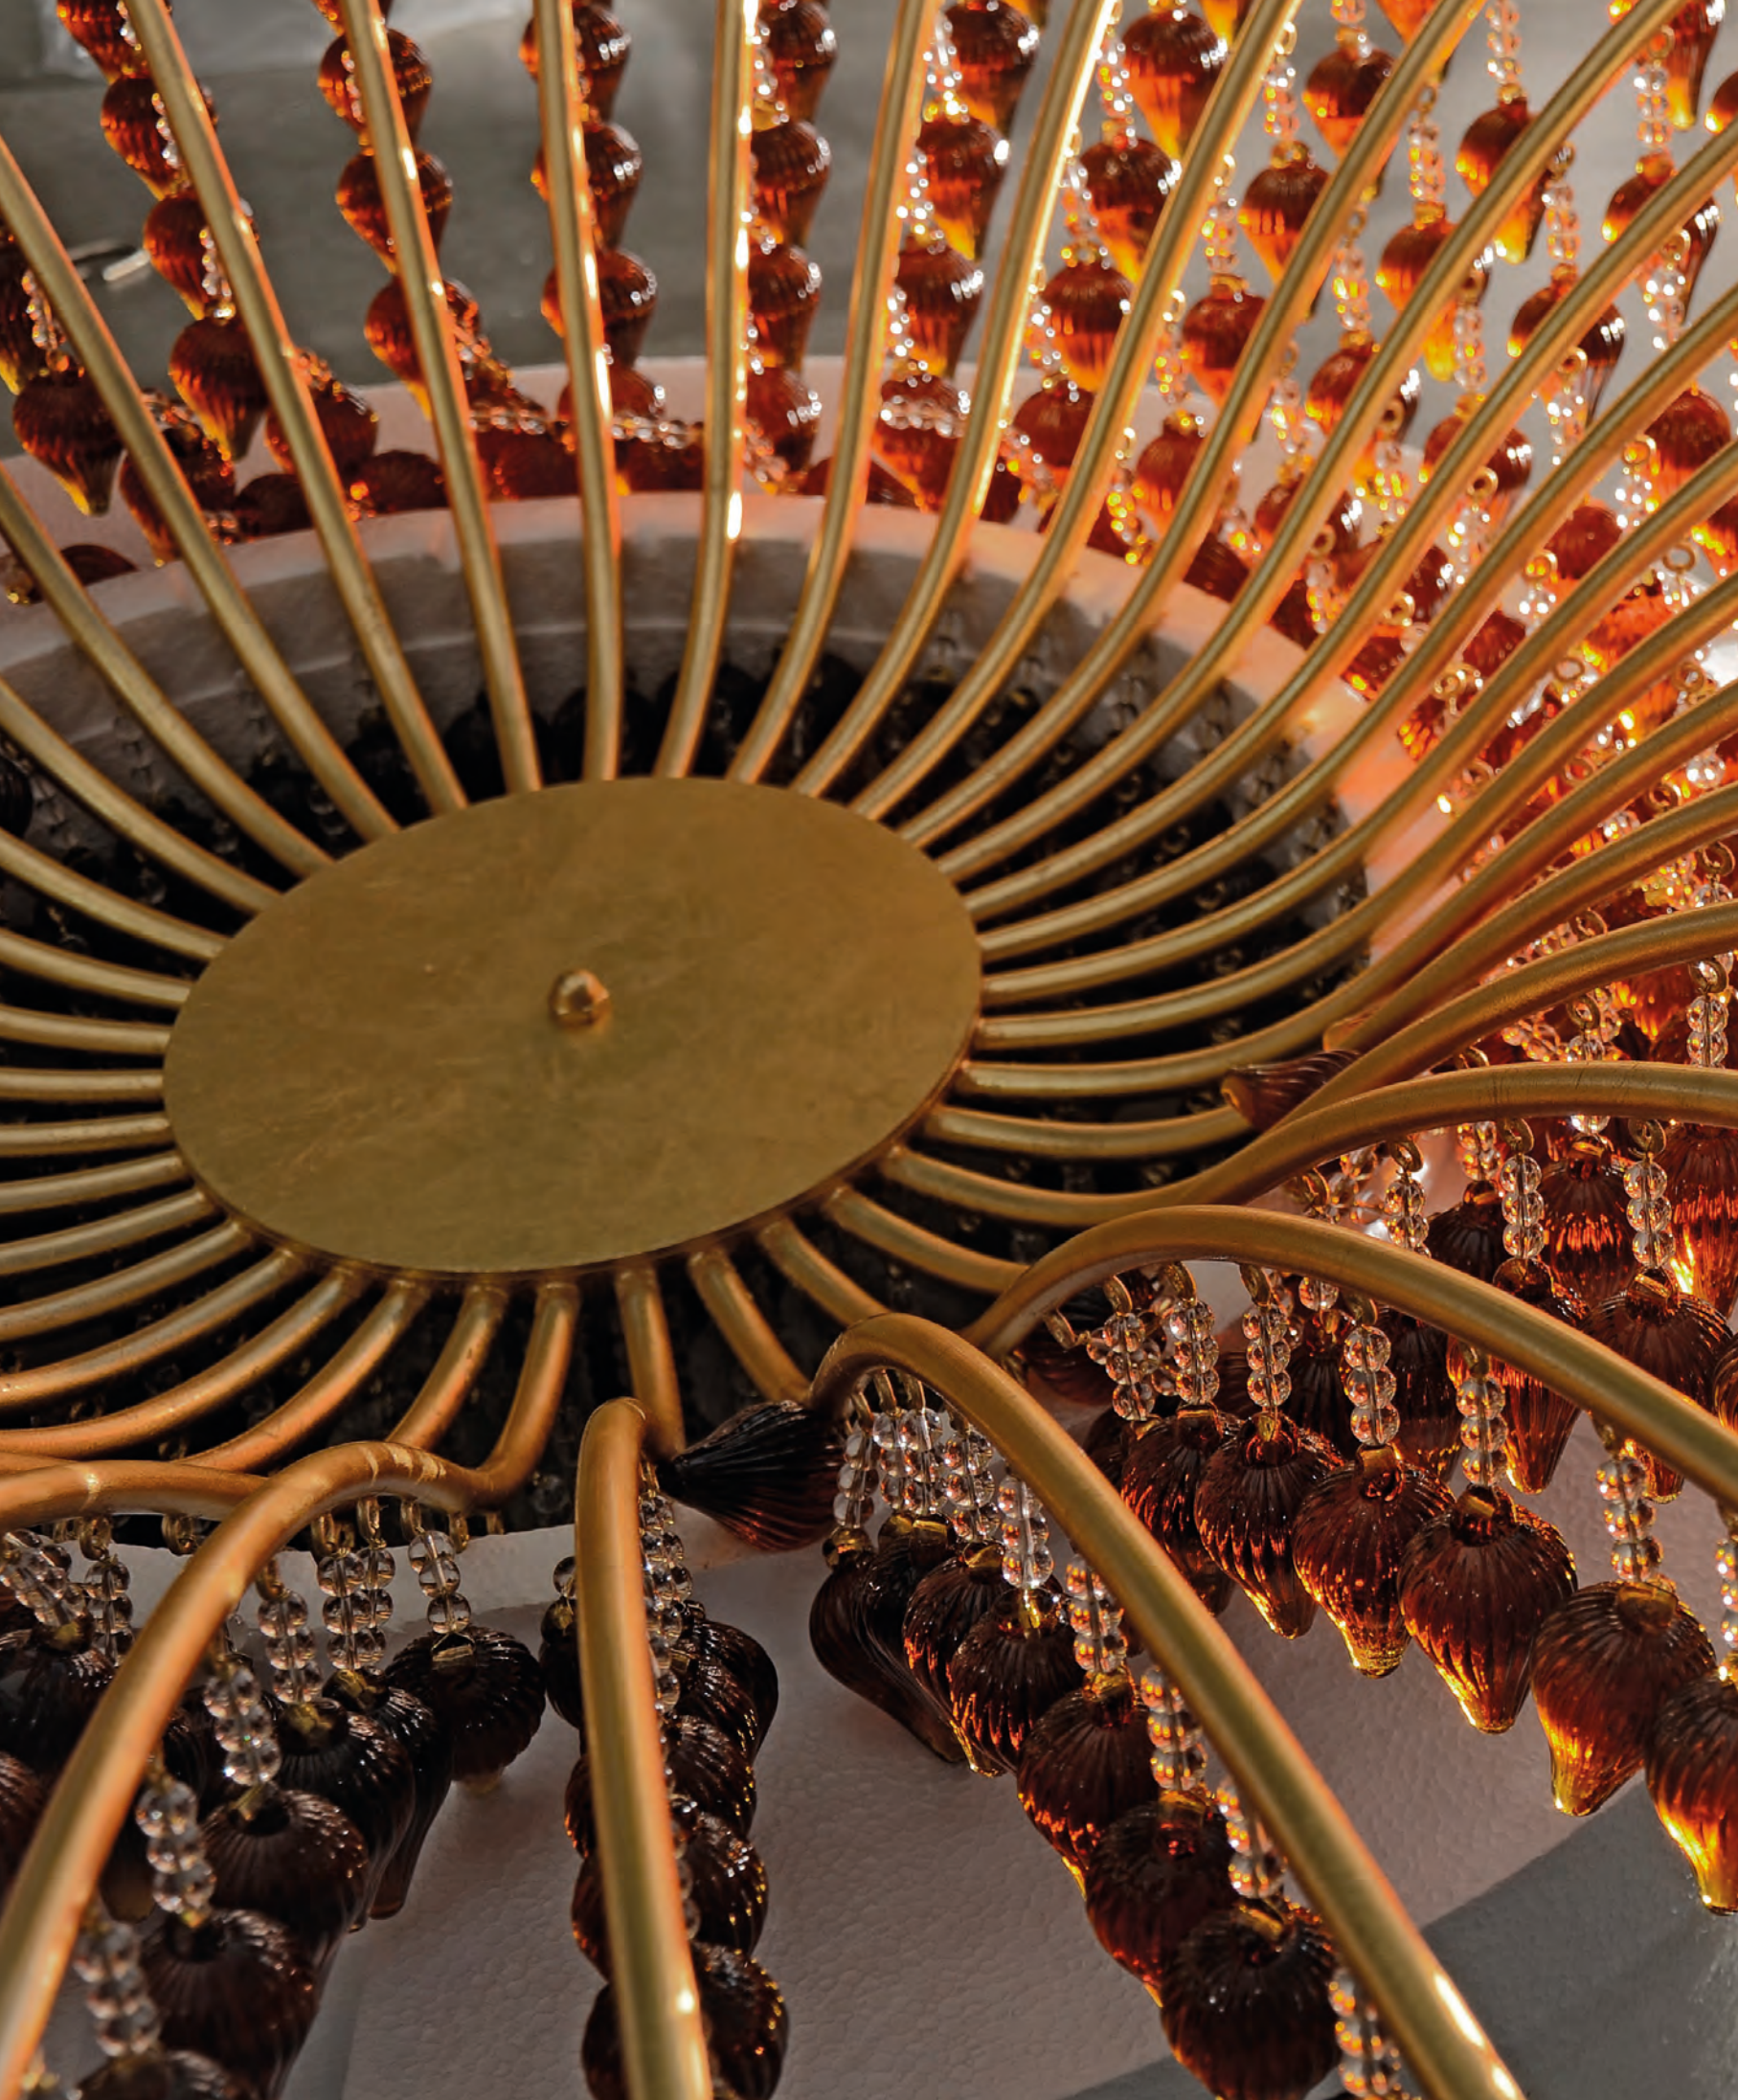

Item Eva EX01
9 lights ceiling lamp

💡 E14 40W max

Finish: satin nickel

Accessories:
amethyst crystals
chains

EXTRA
ORDINARY

special amethyst crystals

Installation for Angelo Cappellini
2016

EXTRA
ORDINARY *custom luxury*