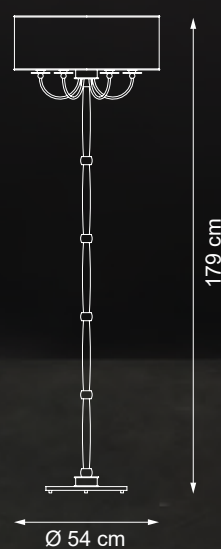

Item Moulin Rouge EX16
3 lights floor lamp

💡 E14 40W max

Finish: gold leaf & gold plated details

Accessories: clear crystals pearls

Lampshade: green silk

Item Moulin Rouge EX17
6 lights floor lamp

💡 E14 40W max