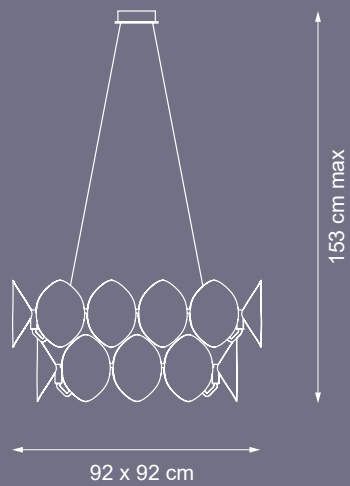

💡 E14 40W max

Finish: black ruthenium
colour plated

Lampshades: white silk

Reference Catalogue:
Bespoke 02

Item Holly EX02
28 lights chandelier