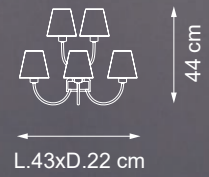

Item Moulin Rouge EX29
5 lights wall lamp