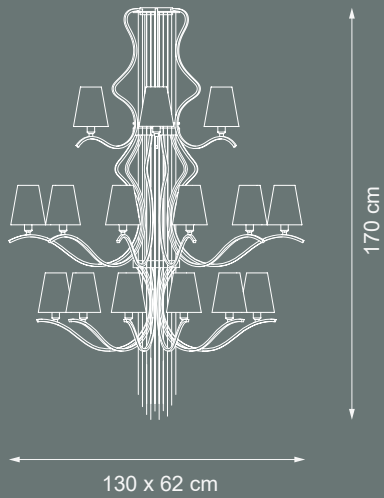

Item Sinuosa EX02
15 lights wall lamp