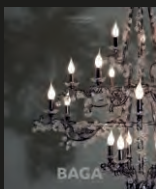

💡 E14 40W max

Finish: gold leaf & gold plated details

Accessories: clear crystal chains

Reference Catalogue:
Baga Lovelylight