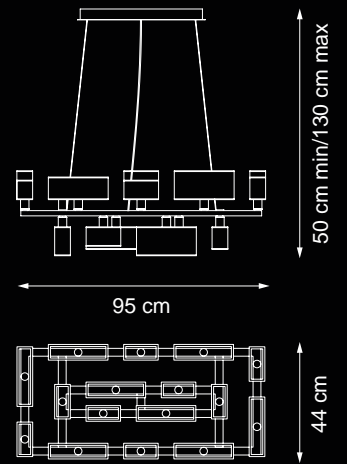

Item Gisele EX11
Led chandelier (led stick 50W)

MORE SIZES AVAILABLE

Item Tur EX01
36 lights chandelier (E14 40W max)

Item Tur EX04
20 lights chandelier (E14 40W max)

Item Tur EX05
16 lights chandelier (E14 40W max)