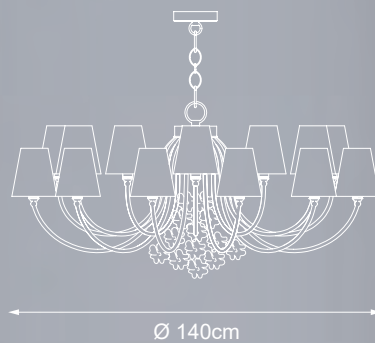

💡 E14 40W max

Finish: gold leaf & gold plated details

Accessories: clear crystals nuggets & pearls

Lampshades: goffered silk T18 cat. C

100 cm min

Ø 140cm

Reference Catalogue:
Me - The soul light

Item Moulin Rouge EX28
18 lights chandelier