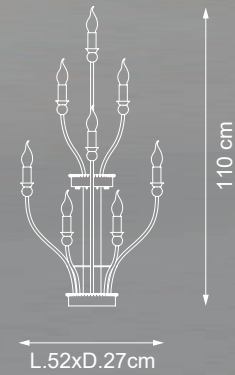

💡 E14 40W max

Finish: silver or gold plated

Accessories: clear crystals & pendants

Reference Catalogue:
Me - The soul light