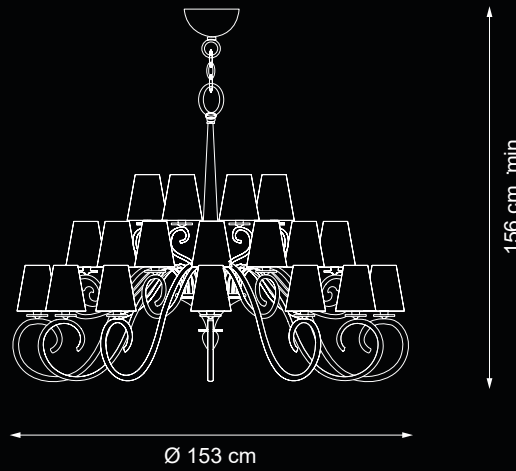

Item 1180 EX02
30 lights chandelier