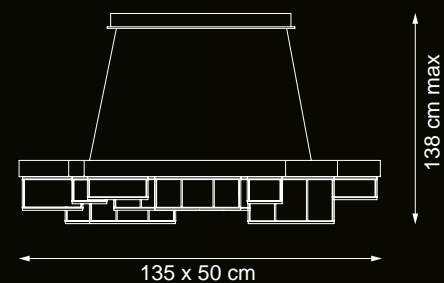

💡 Led stick 300W

Finish: satin brass

Lampshades: clear
crystals

Reference Catalogue:
Bespoke 02

Item Gisele EX09_O
led chandelier