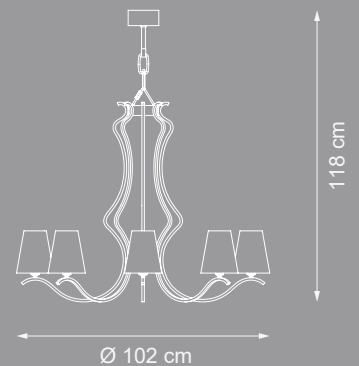

Item Sinuosa EX06
8 lights chandelier