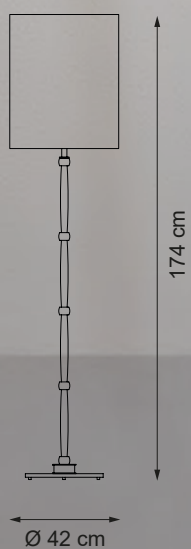

Item Moulin Rouge EX16
3 lights floor lamp

💡 E14 40W max

Finish: gold leaf & gold plated details

Accessories: clear crystals pearls

Lampshade: green silk