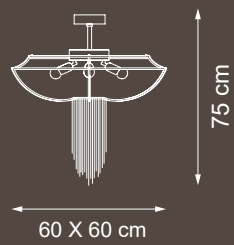

EXTRA
ORDINARY

💡 E14 40W max

Finish: champagne

Accessories: smoky & clear crystals

Reference Catalogue:
Me - The soul light

Item Burlesque EX05
6 lights ceiling lamp

Item Burlesque EX06
20 lights ceiling lamp