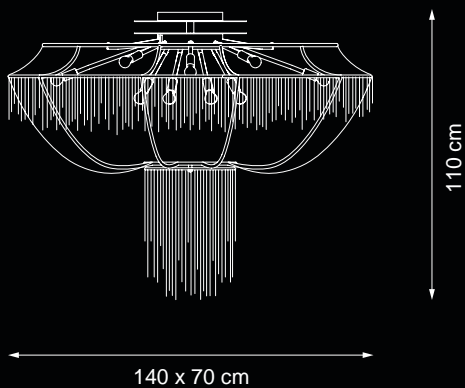

💡 E14 40W max

Finish: gold leaf & gold plated details

Accessories: clear crystals & blown glass daisies

Reference Catalogue:
Baga Lovelylight

Item Margherita EX07
16 lights ceiling lamp