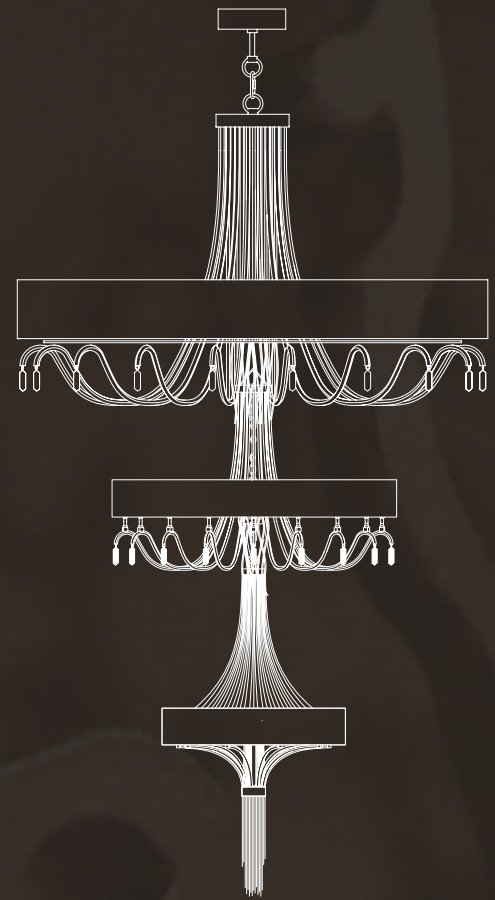

Item Stravagante EX01
51 lights chandelier