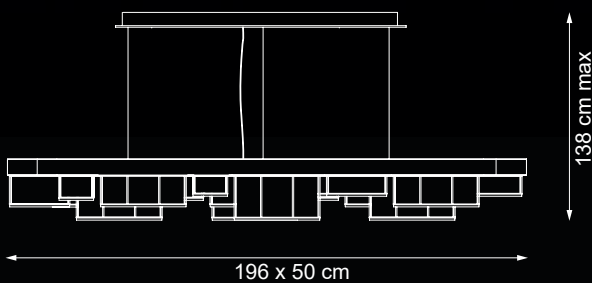

Item Gisele EX16_O
led chandelier