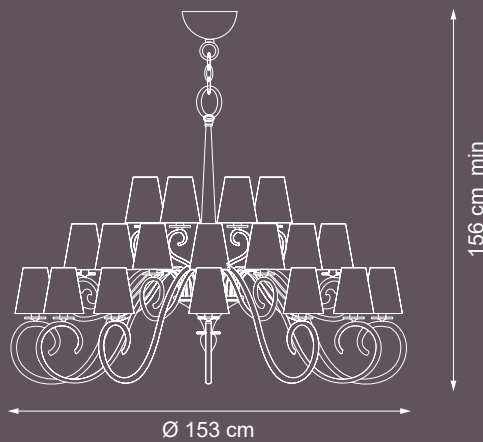

Reference Catalogue:
Baga Contemporary

Item 1180 EX03
30 lights chandelier

EXTRA
ORDINARY

💡 E14 40W max

Finish: silver leaf &
ruthenium details

Lampshades: dove
grey organza

Accessories: clear
crystals