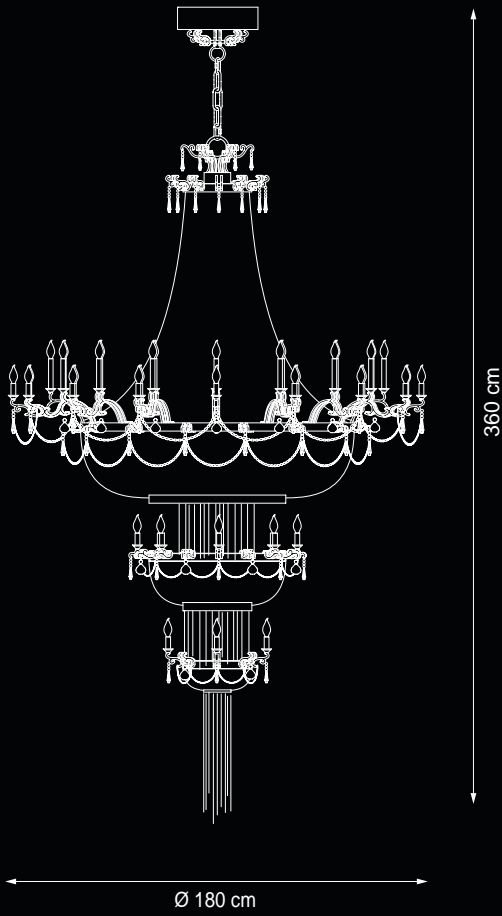

122 cm min

Ø 120 cm

💡 Led 7W

Item 8000 EX01_K
Finish: black ruthenium
colour plated

Item 8000 EX01_S
Finish: silver plated

Item 8000 EX01_O
Finish: satin brass

Item 8000 EX01
led table lamp

💡 Led 7W

Reference Catalogue:
Baga XXI Century

💡 E27 60W max

Ceramic finish: copper
& chrome

Lampshades: hazel &
black cotton ribbon,
brown leather ribbon

**EXTRA
ORDINARY**

EXTRA
ORDINARY

Item Majestic EX02
75 lights chandelier

💡 E14 40W max

Finish: gold leaf & gold
plated details

Accessories: clear
crystals

Item Majestic EX04
33 lights chandelier

💡 E14 40W max

Finish: gold leaf & gold plated details

Accessories: clear crystals

majestic chandelier

EXTRA
ORDINARY

Item Majestic EX03
48 lights chandelier

💡 E14 40W max

Finish: gold leaf & gold
plated details

Accessories: clear
crystals

EXTRA
ORDINARY

custom luxury

AD and artwork