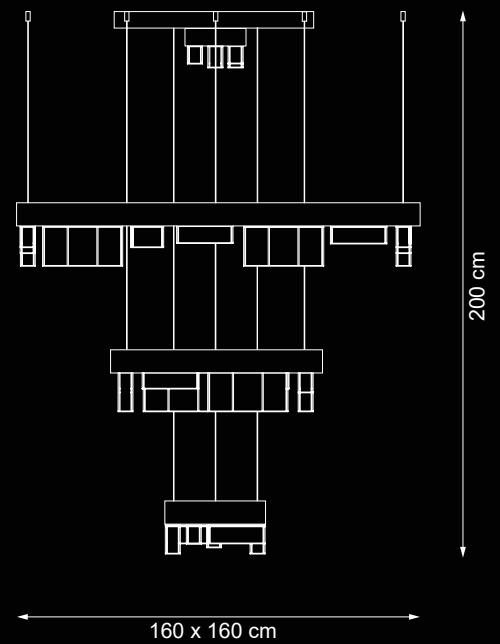

Item Gisele EX06_K
led chandelier