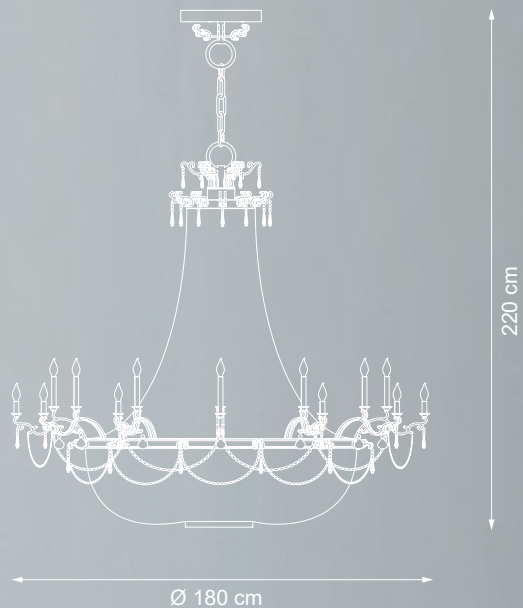

💡 E14 40W max

Finish: gold leaf & gold
plated details

Accessories: clear
crystals

Item Majestic EX04
33 lights chandelier

💡 E14 40W max

Finish: gold leaf & gold plated details

Accessories: clear crystals

majestic chandelier