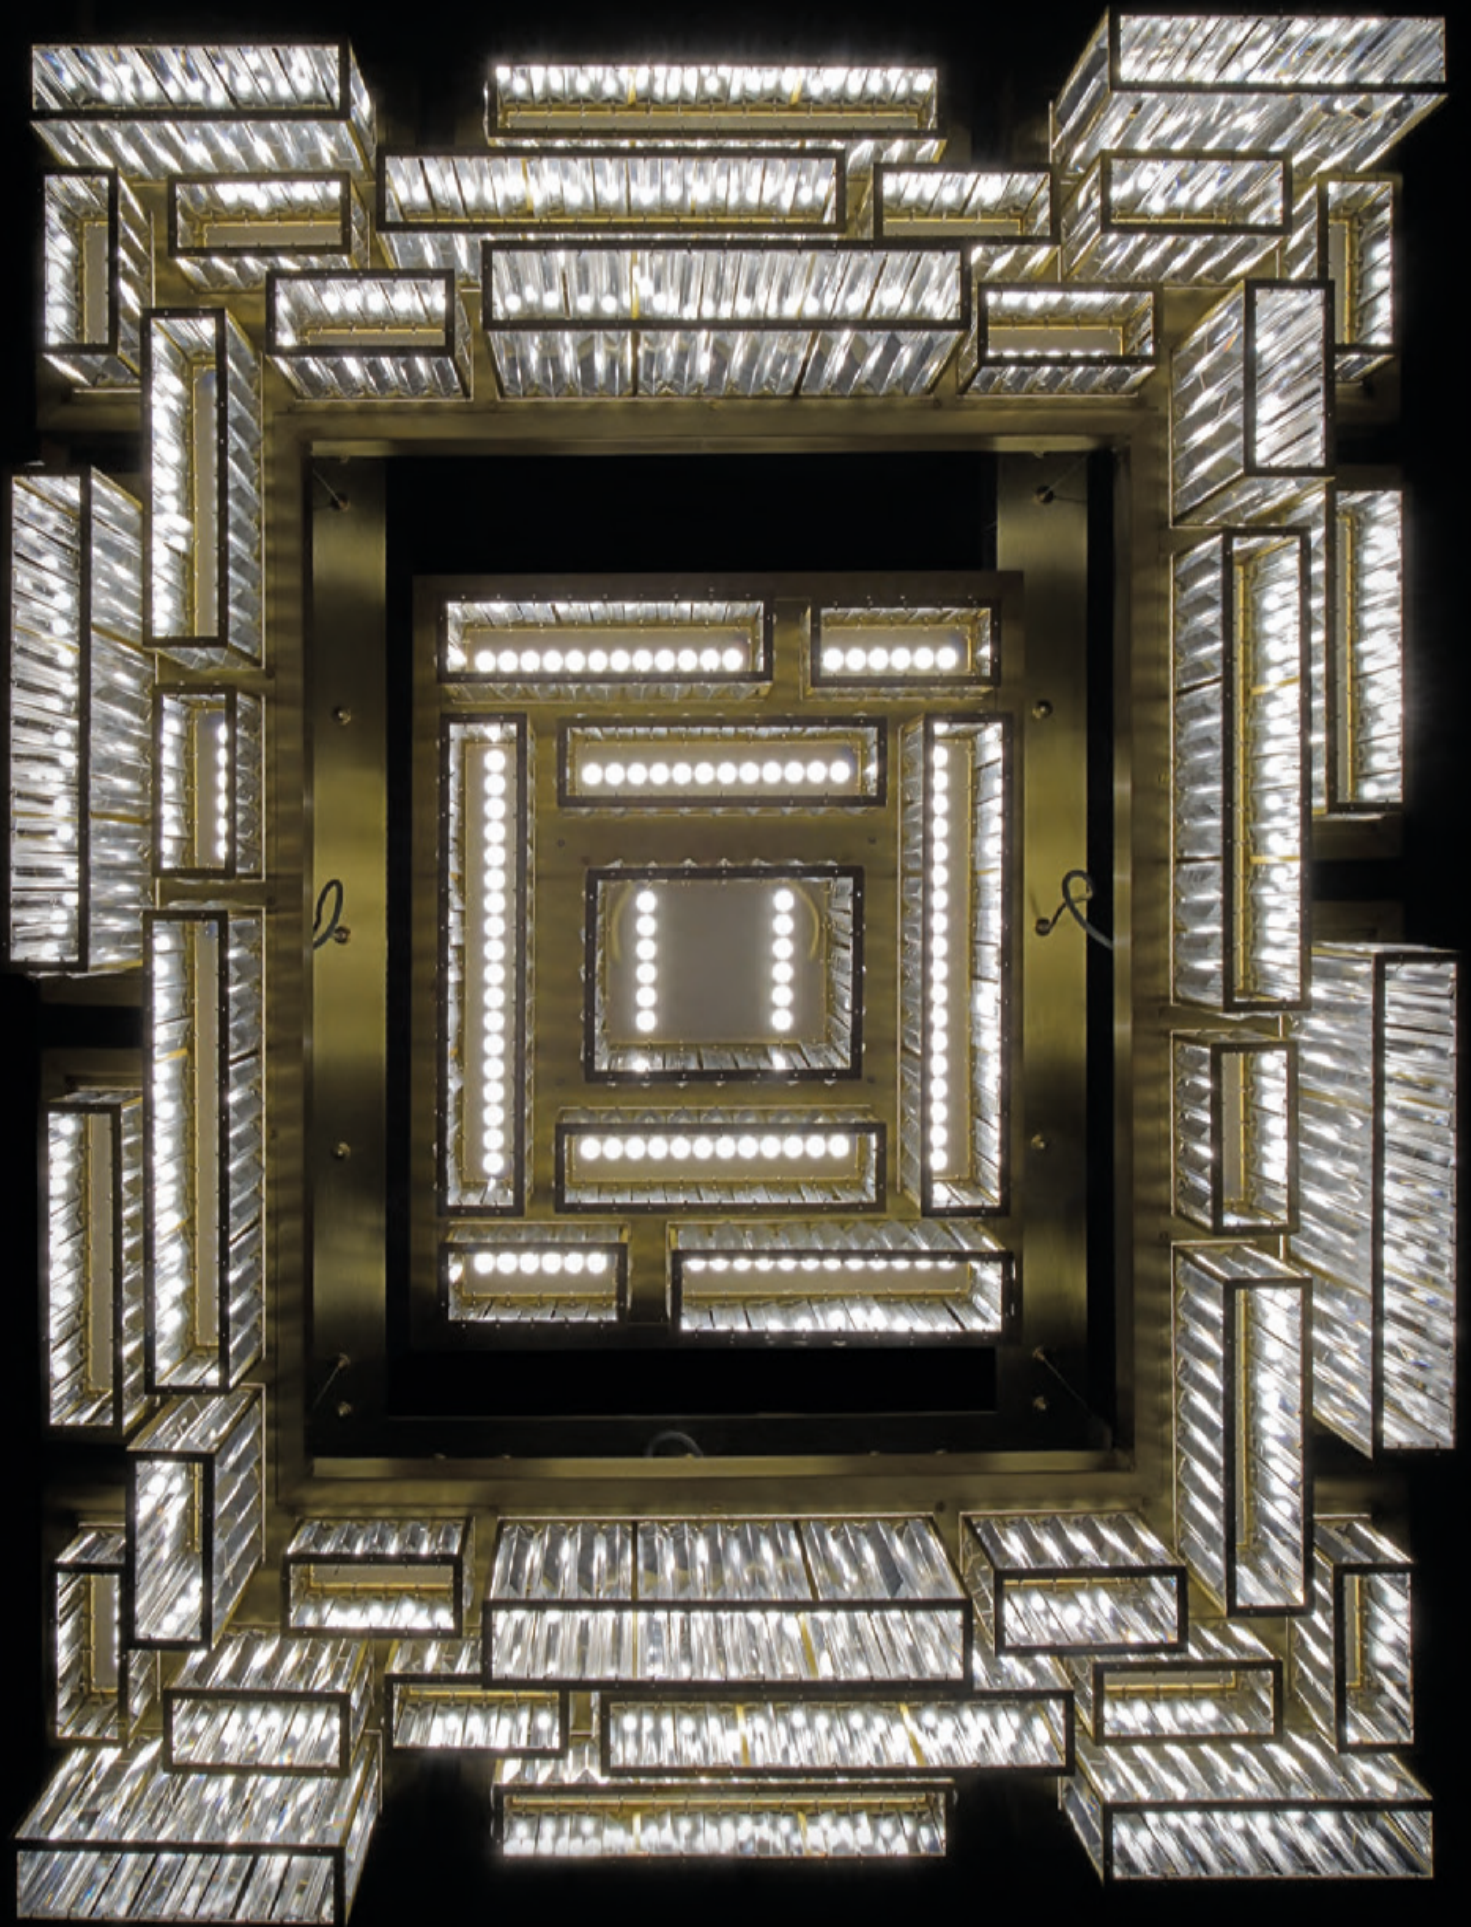

💡 Led stick 165W

Finish: gold plated

Lampshades: clear crystals

Reference Catalogue:
Bespoke 02

💡 led stick 300W

Finish: satin brass

Lampshades: clear crystals

Reference Catalogue:
Bespoke 02