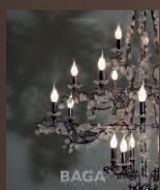

EXTRA
ORDINARY

EXTRA
ORDINARY

Item Ophelia EX01
54 lights chandelier

💡 E14 40W max

Finish: gold leaf

Accessories: clear & amber crystals

Lampshades: brown silk T18

Reference Catalogue:
Baga Lovelylight