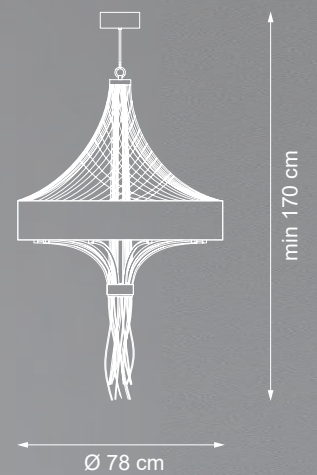

💡 E14 40W max

Finish: chrome

Lampshade:
T17 cat.C

Accessories: white
nickel

Reference Catalogue:
Bespoke 01

Item Stravagante EX05
9 lights chandelier