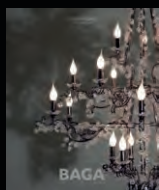

E14 40W max

Finish: silver leaf & silver plated details

Accessories: clear crystals & blown glass daisies

Reference Catalogue:
Baga Lovelylight