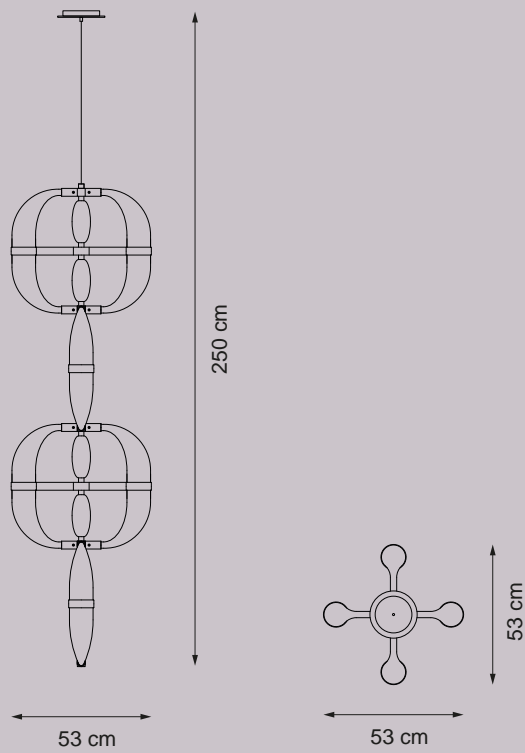

Item CDF04
Led lights chandelier (176W max)