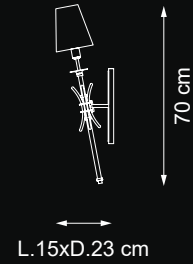

Item Moulin Rouge EX11
1 light wall lamp