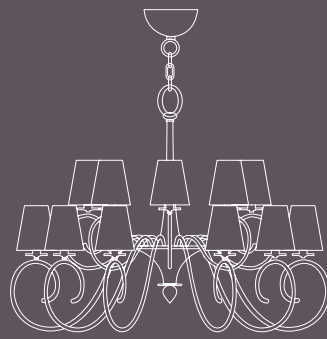

Accessories: clear
crystals

Item 1184 EX03
20 lights chandelier

💡 E14 40W max

Finish: M05 &
ruthenium details

Lampshades: dove
grey organza

Accessories: clear
crystals

122 cm min

Ø 120 cm