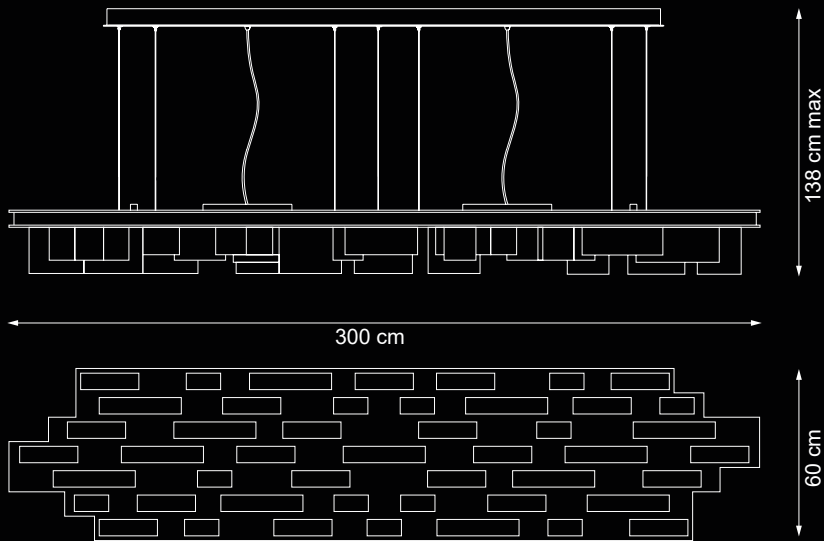

MORE SIZES AVAILABLE

Item Gisele EX07
Led chandelier (led stick 265W)