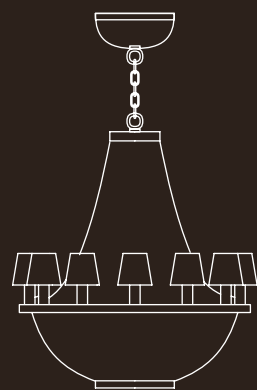

💡 E14 40W max

Finish: gold leaf & gold plated details

Accessories: clear crystals & blown glass daisies

Lampshades: goffered organza T02 cat. A

Reference Catalogue: Baga Lovelylight

Item Margherita EX03
20 lights chandelier

140 cm

Ø 94 cm