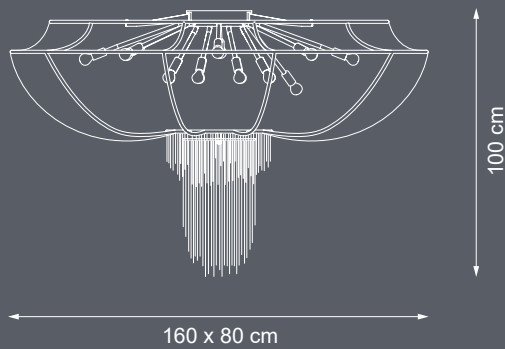

EXTRA
ORDINARY

Item Burlesque EX08
16 lights ceiling lamp