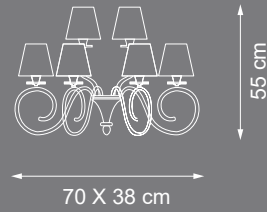

💡 E14 40W max

Finish: M20 & silver plated details

Lampshades: dove grey organza

Accessories: smoky crystals

Reference Catalogue:
Baga Contemporary

Item 1185 EX01
6 lights wall lamp