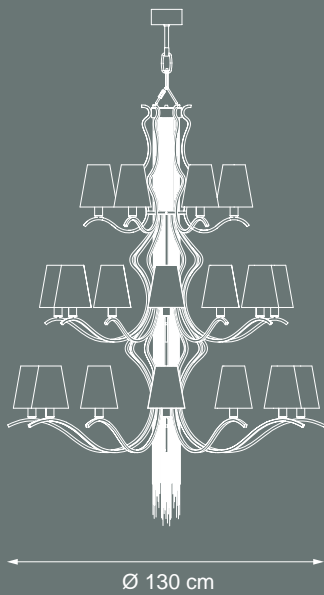

Item Sinuosa EX04
30 lights chandelier

Light bulb: E14 40W max

Finish: champagne

Lampshades: T09 cat.B

Accessories: white
nickel

Reference Catalogue:
Bespoke 01

EXTRA
ORDINARY