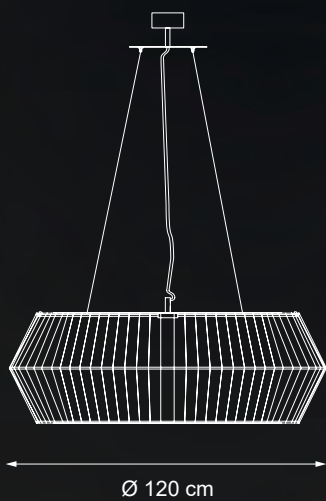

Item Novecento EX02
10 lights suspension

⦿ E27 60W max

Finish: satin brass

Lampshades: brown
leather

Reference Catalogue:
Bespoke 02