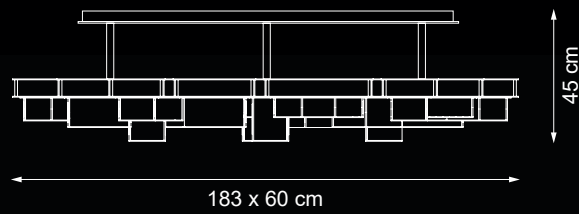

Item Gisele EX12_K
led chandelier