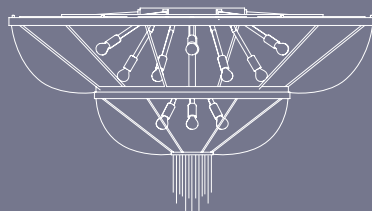

7 x 5W spotlights
158 x 1,2W point lights

Accessories: clear
crystals

EXTRA
ORDINARY

Item 3156 EX02
18 lights ceiling lamp

90 cm

Ø 140 cm

💡 E14 40W max

Finish: gold leaf