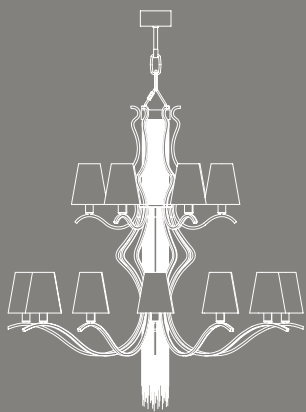

Item Sinuosa EX03
18 lights chandelier

160 cm

Ø 130 cm

EXTRA
ORDINARY