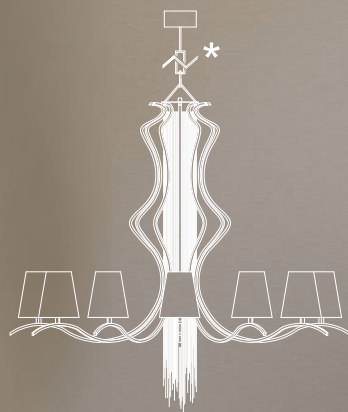

J. Kenner

148 cm

Ø 130 cm

*Every standard product that we customize
based on specific requests or client's needs
becomes unique and extraordinary*

230 cm

Ø 172 cm

*EXTRA
ORDINARY*

#shape