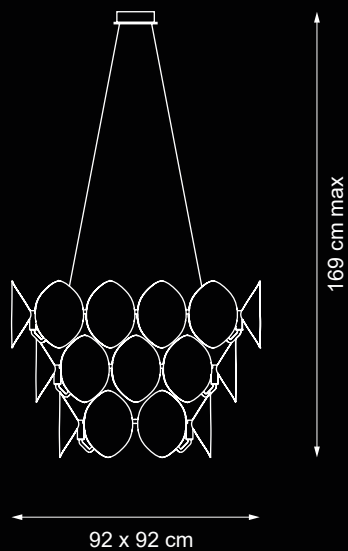

Item Holly EX01
36 lights chandelier