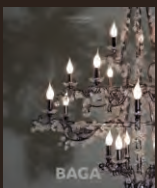

💡 E14 40W max

Finish: gold leaf & gold plated details

Accessories: clear crystals & blown glass daisies

Lampshades: goffered organza T02 cat. A

Reference Catalogue: Baga Lovelylight

Item Margherita EX03
20 lights chandelier

140 cm

Ø 94 cm