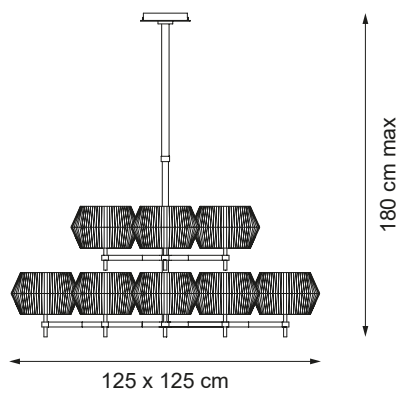

💡 E27 60W max

Finish: antiqued silver

Lampshades: white string

Reference Catalogue:
Bespoke 02