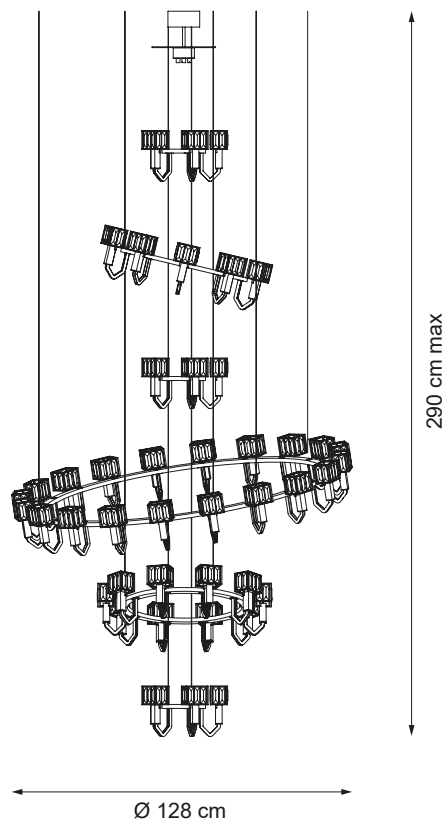

Item Angie EX01
55 lights chandelier

💡 E14 40W max

Finish: chrome

Lampshades: clear
crystals

Reference Catalogue:
Bespoke 02