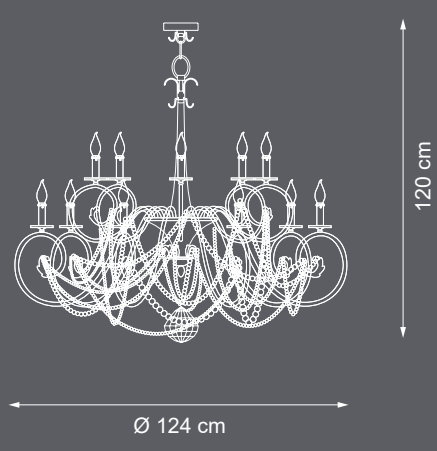

Item 1184 EX01
20 lights chandelier

- 💡 E14 40W max
- Finish: gold leaf
- Accessories: clear crystals
- Reference Catalogue: Baga Contemporary