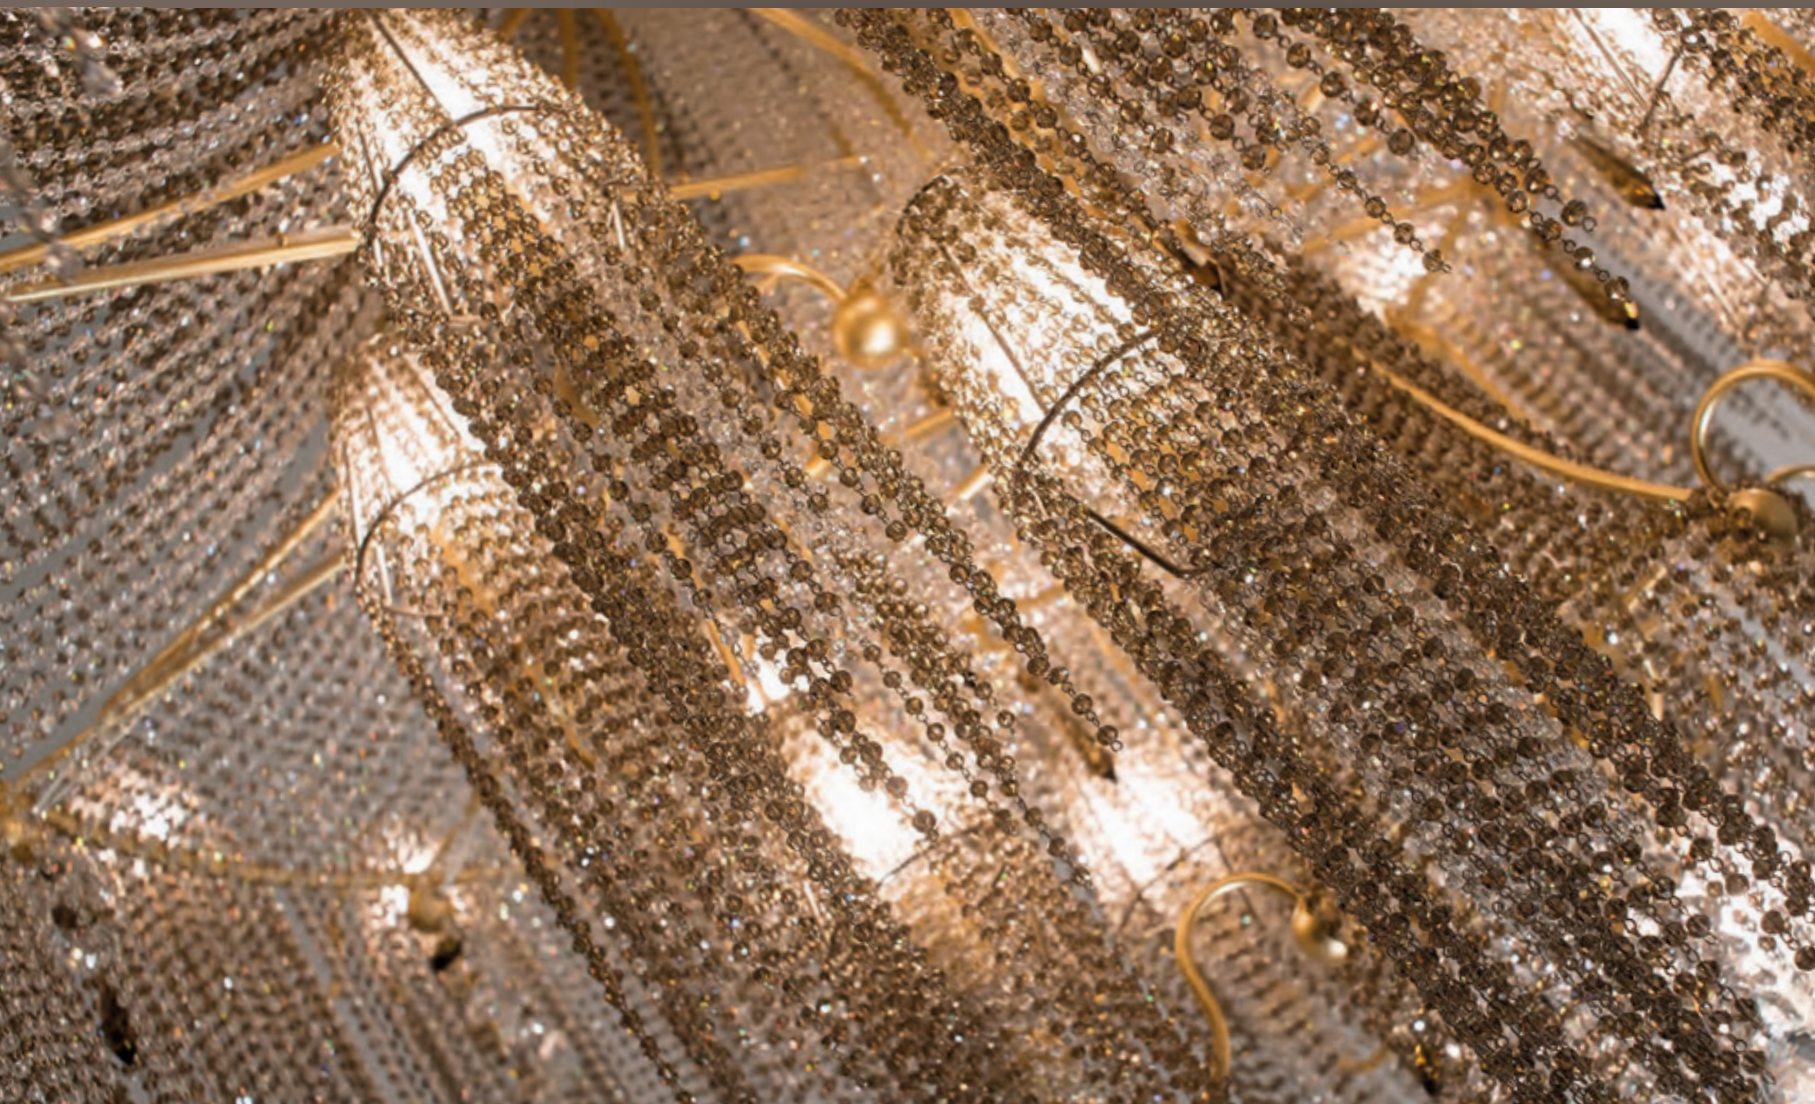

💡 E14 40W max

Finish: gold leaf

Lampshades and
accessories:
smoky & clear crystals

Reference Catalogue:
Me - The soul light

EXTRA
ORDINARY