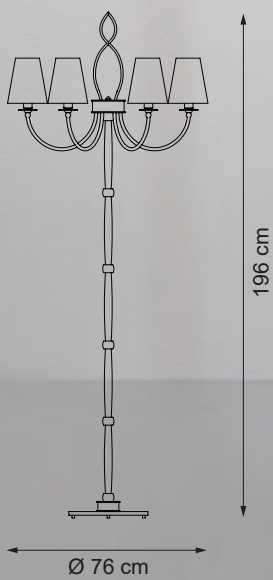

Accessories: clear
crystals & pendants

Item Moulin Rouge EX23
6 lights wall lamp

Reference Catalogue:
Me - The soul light

Item Moulin Rouge EX18
6 lights floor lamp

💡 E14 40W max

Finish: M22 & silver
plated details