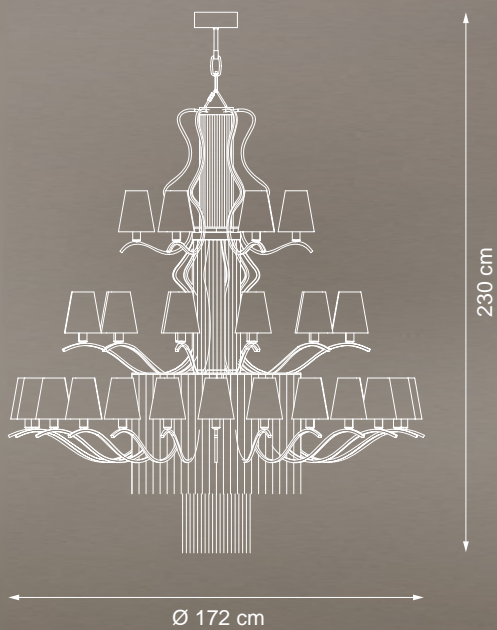

Item Sinuosa EX01
42 lights chandelier