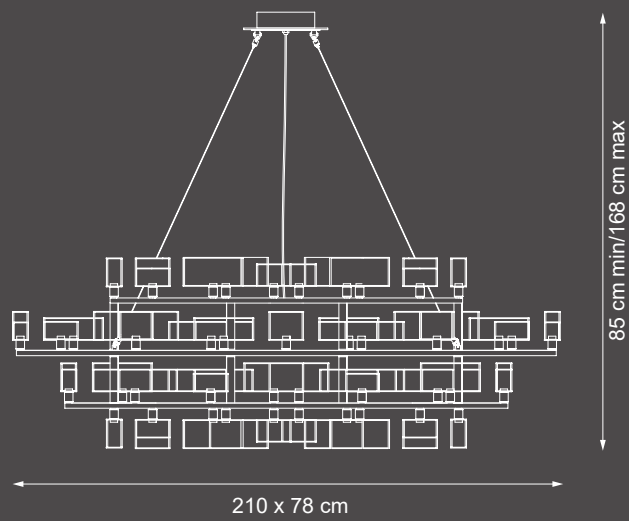

Item Tur EX02
58 lights chandelier