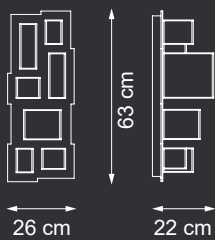

EXTRA
ORDINARY

Item Gisele EX04_N
led wall lamp