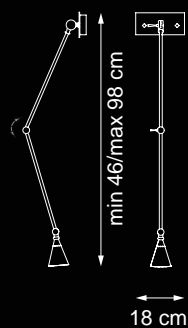

💡 Led 7W

Item 8001 EX01_K
Finish: black ruthenium
colour plated

Item 8001 EX01_S
Finish: silver plated

Item 8001 EX01_O
Finish: satin brass

Item 8001 EX01
led wall lamp