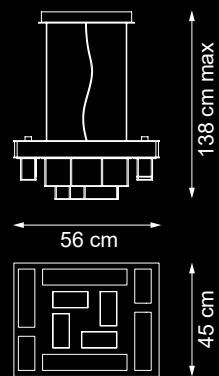

Item Gisele EX11
Led chandelier (led stick 50W)