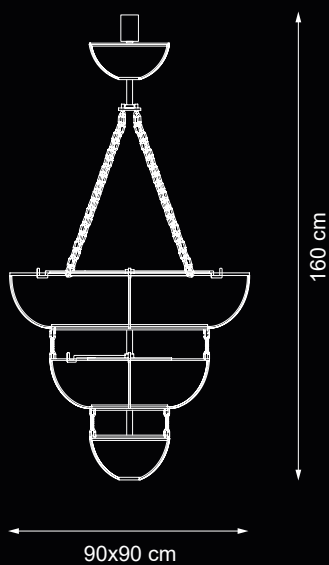

Item Margherita EX06
32 lights chandelier