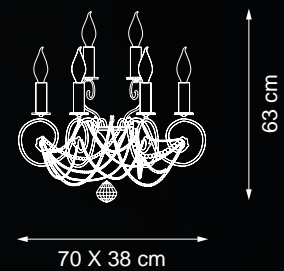

💡 E14 40W max

Finish: gold leaf & gold plated details

Accessories: clear crystals

Reference Catalogue:
Baga Contemporary

Item 1189 EX02
6 lights wall lamp

EXTRA
ORDINARY

💡 E14 40W max

Finish: gold leaf & gold plated details