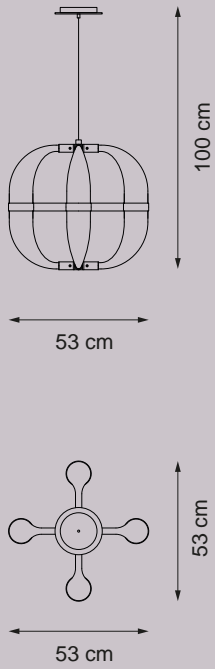

Satin & Clear
Blown Glass

Polished Black
Nickel Finish

Clear Blown Glass | Polished Nickel Finish

Item CDF01
Led lights chandelier (88W max)

Item CDF02
Led lights chandelier (44W max)

Item CDF03
Led lights chandelier (88W max)