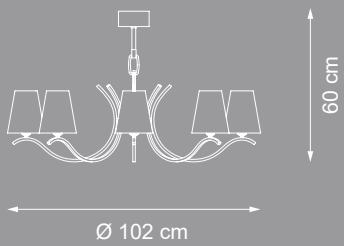

Item Sinuosa EX08
8 lights chandelier