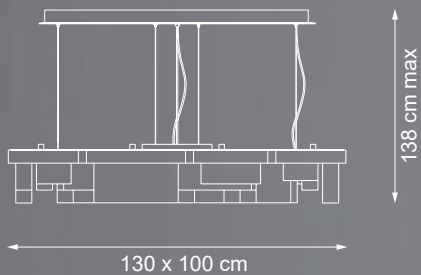

💡 led stick 300W

Finish: satin brass

Lampshades: clear crystals

Reference Catalogue:
Bespoke 02

Item Gisele EX02_O
led chandelier