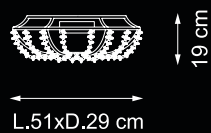

Item Margherita EX05
3 lights wall lamp