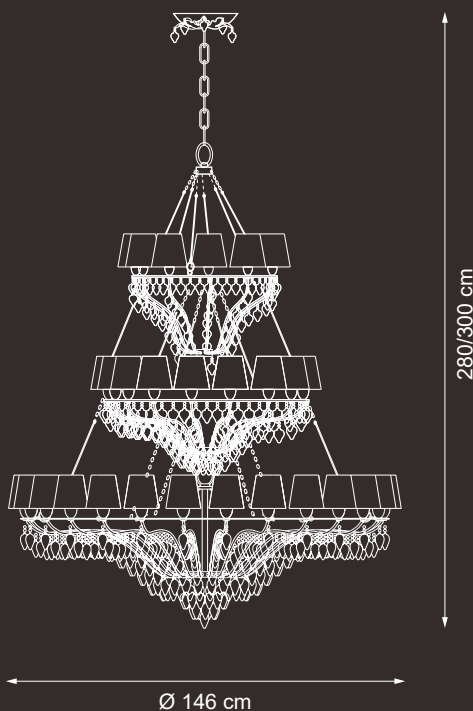

EXTRA
ORDINARY

EXTRA
ORDINARY

Item Ophelia EX01
54 lights chandelier

💡 E14 40W max

Finish: gold leaf

Accessories: clear & amber crystals

Lampshades: brown silk T18

Reference Catalogue:
Baga Lovelylight