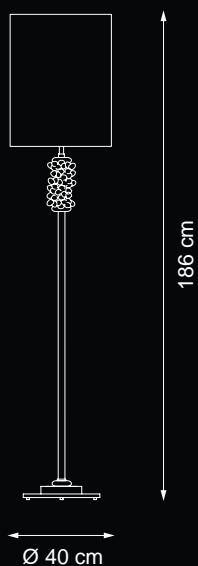

💡 E27 60W max

Item Morgana EX07
1 light floor lamp

Finish: gold leaf & gold plated details/
silver leaf & silver plated details/
black ruthenium colour plated & M22

Accessories: clear crystal nuggets

Lampshades: organza T03+T02

Reference Catalogue: Baga Lovelylight