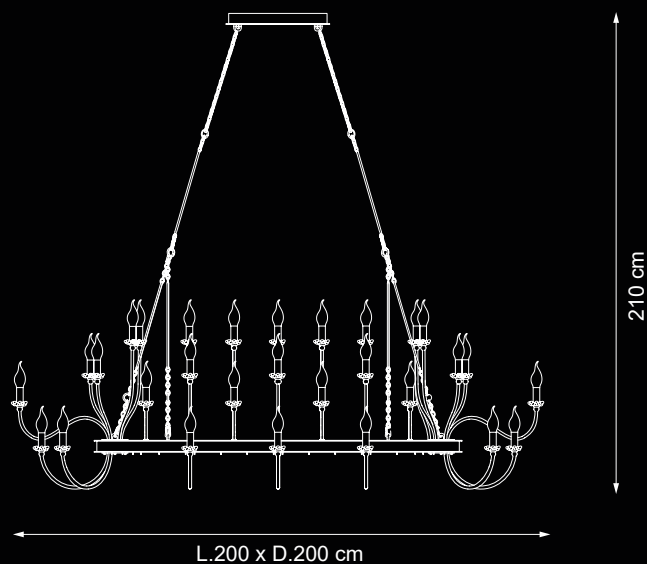

Reference Catalogue:
Me - The soul light

💡 E14 40W max

Finish: gold leaf & gold plated details

Accessories:
clear crystals nuggets
& pearls

Reference Catalogue:
Me - The soul light

Item Moulin Rouge EX22
74 lights chandelier