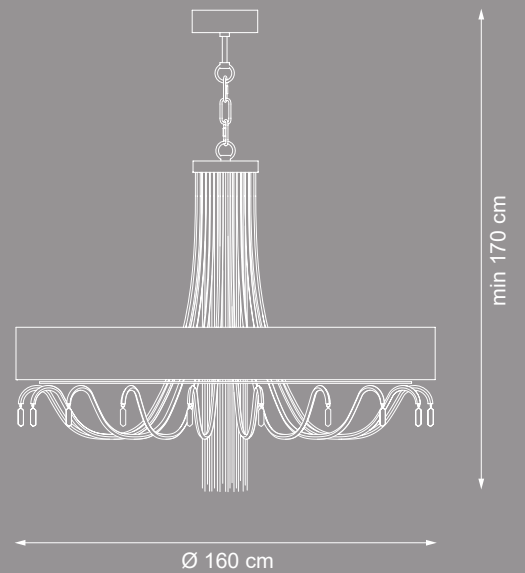

Finish: M18

Lampshades: T18 cat.C

Accessories: black
nickel

Reference Catalogue:
Bespoke 01

Item Stravagante EX03
18 lights chandelier

💡 E14 40W max

Finish: M18

Lampshade:
T24 cat.C