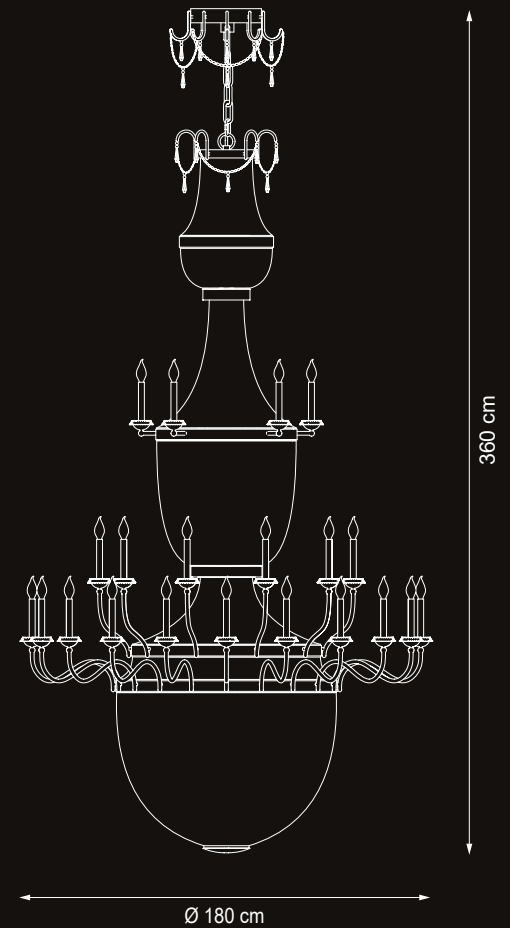

122 cm min

Ø 120 cm

💡 Led 7W

Item 8000 EX01_K
Finish: black ruthenium
colour plated

Item 8000 EX01_S
Finish: silver plated

Item 8000 EX01_O
Finish: satin brass

Item 8000 EX01
led table lamp

💡 Led 7W

51 X 51 cm

Item CM531 EX01
2 lights table lamp

💡 E27 60W max

Ceramic finish: gold
plated

Lampshades: ivory
green & gold cotton
ribbon

106 cm

Ø 50 cm

Item CM700 EX01
2 lights table lamp

Reference Catalogue:
Baga XXI Century

💡 E27 60W max

Ceramic finish: copper
& chrome

Lampshades: hazel &
black cotton ribbon,
brown leather ribbon

**EXTRA
ORDINARY**

EXTRA
ORDINARY

Item Majestic EX02
75 lights chandelier

💡 E14 40W max

Finish: gold leaf & gold
plated details

Accessories: clear
crystals

Item Majestic EX04
33 lights chandelier

💡 E14 40W max

Finish: gold leaf & gold plated details

Accessories: clear crystals

majestic chandelier