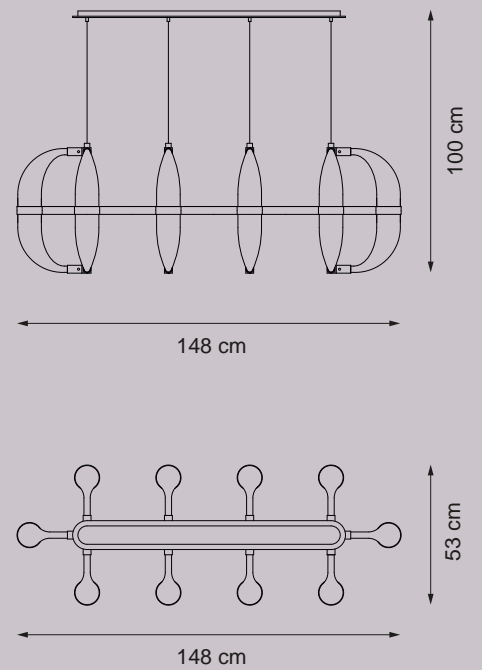

Item CDF05
Led lights chandelier (220W max)