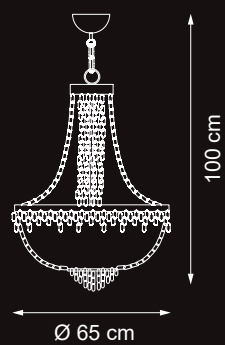

💡 E14 40W max

Finish: gold leaf

Accessories: clear
crystals chains

Reference Catalogue:
Baga Lovelylight