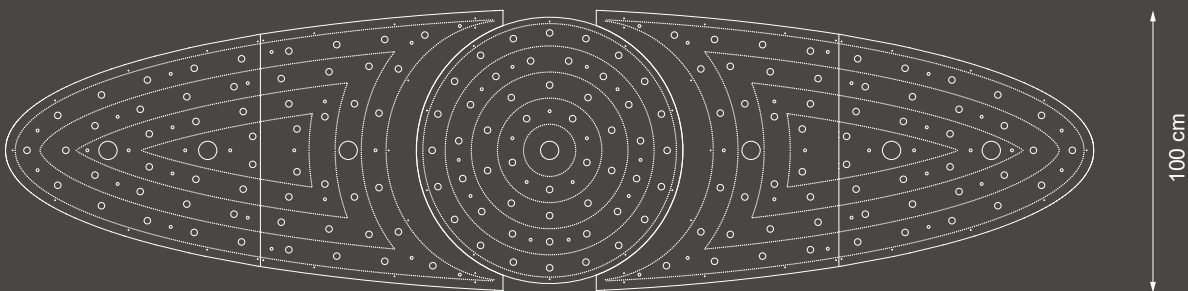

7 x 5W spotlights
158 x 1,2W point lights

Accessories: clear
crystals