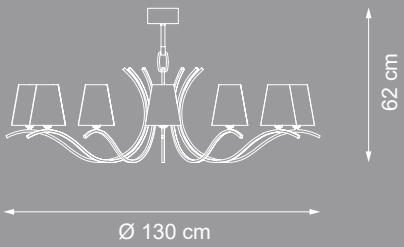

Item Sinuosa EX07
12 lights chandelier