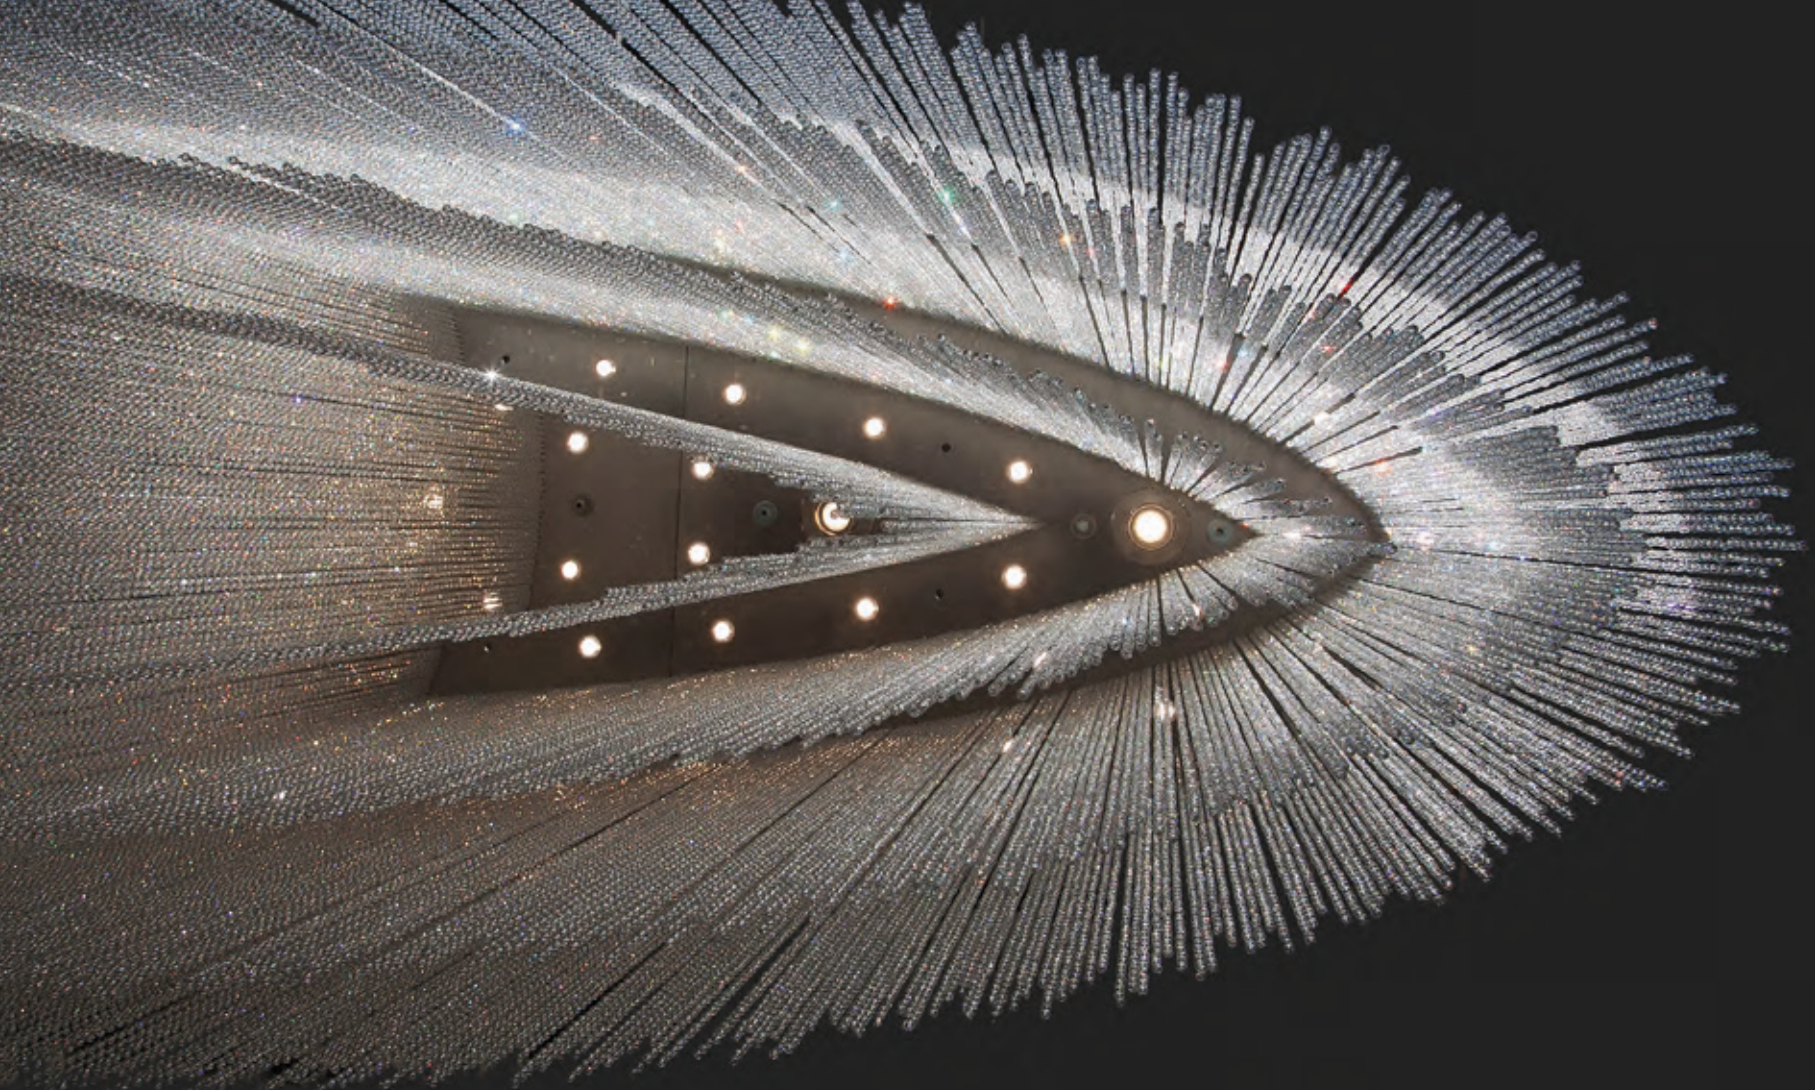

7 x 5W spotlights
158 x 1,2W point lights

Accessories: clear
crystals

EXTRA
ORDINARY

Item 3156 EX02
18 lights ceiling lamp

90 cm

Ø 140 cm

💡 E14 40W max

Finish: gold leaf