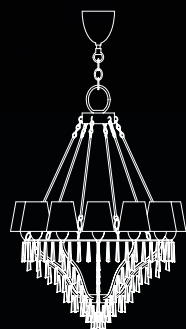

120 cm

Ø 65 cm

💡 E14 40W max

Finish: leaden & polish
nickel details

Accessories: clear crystals

Lampshades: T18 cat.C