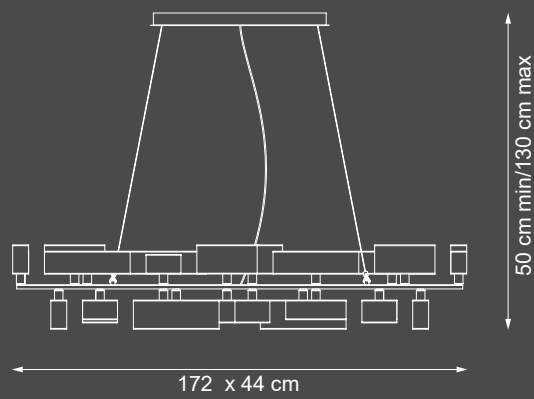

Item Tur EX03
26 lights chandelier