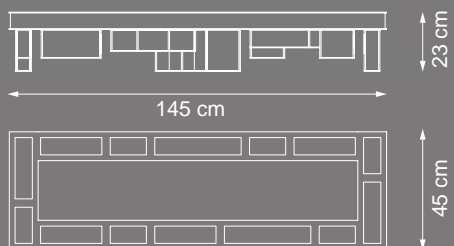

Item Gisele EX13_K
led ceiling lamp

Reference Catalogue:
Bespoke 02