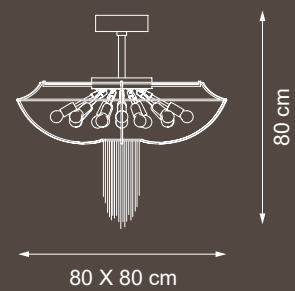

EXTRA
ORDINARY

💡 E14 40W max

Finish: champagne

Accessories: smoky & clear crystals

Reference Catalogue:
Me - The soul light

Item Burlesque EX05
6 lights ceiling lamp

Item Burlesque EX06
20 lights ceiling lamp