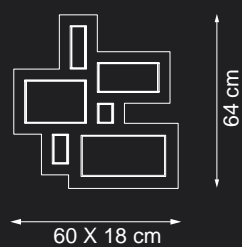

Item Gisele EX05_N
led wall lamp