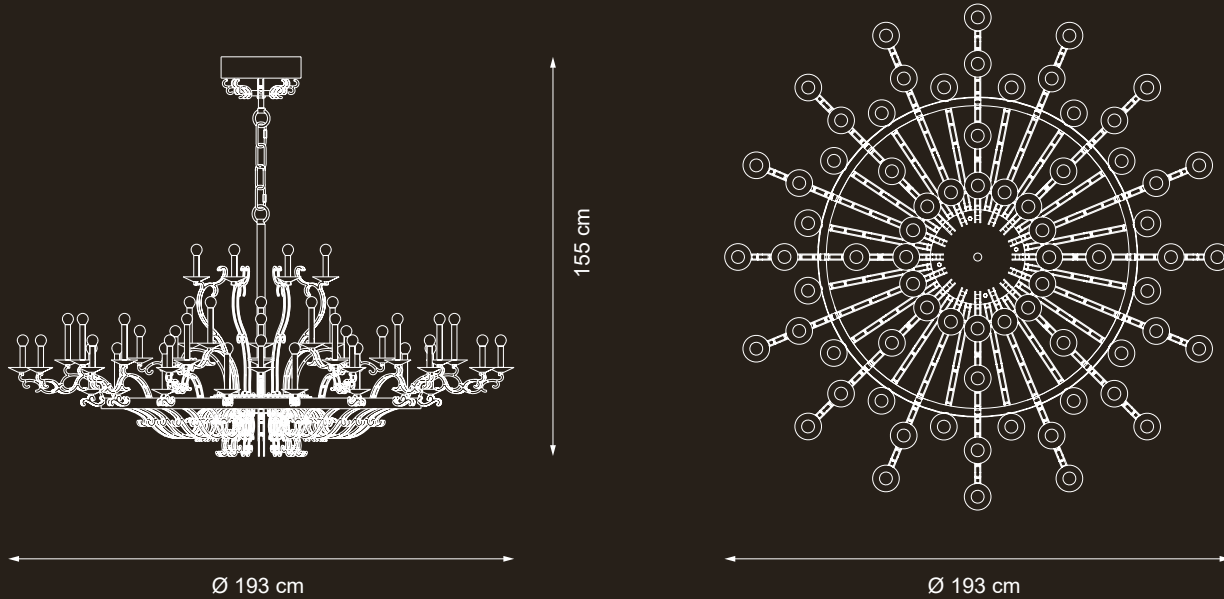

EXTRA
ORDINARY

Item Morgana EX13
79 lights chandelier

440 cm

Ø 140 cm

💡 E14 40W max

Finish: gold leaf & gold plated details

Accessories: clear crystal nuggets

Lampshades: goffered organza T02 cat. A