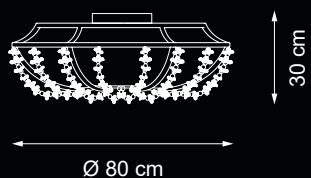

Reference Catalogue: Baga Lovelylight

Item Margherita EX03
20 lights chandelier

140 cm

Ø 94 cm

Item Margherita EX04
12 lights ceiling lamp

E14 40W max

Finish: silver leaf & silver plated details

Accessories: clear crystals & blown glass daisies