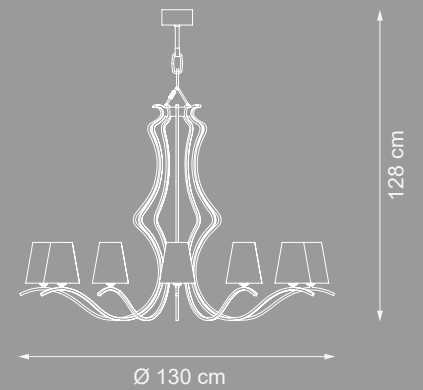

Item Sinuosa EX05
12 lights chandelier