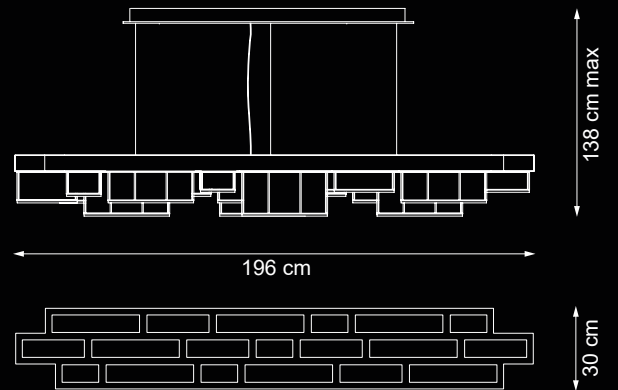

Item Gisele EX08
Led chandelier (led stick 120W)