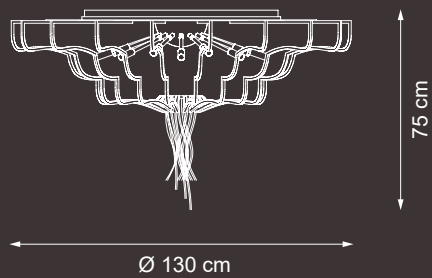

💡 G9 40W max

Finish: M19

Accessories: gold &
natural brass

Reference Catalogue:
Bespoke 01

Item Ricercata EX01
16 lights ceiling lamp