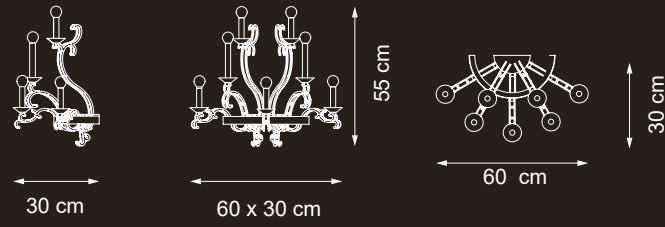

Item Morgana EX18 / 7 lights wall lamp (E14 40Wmax)