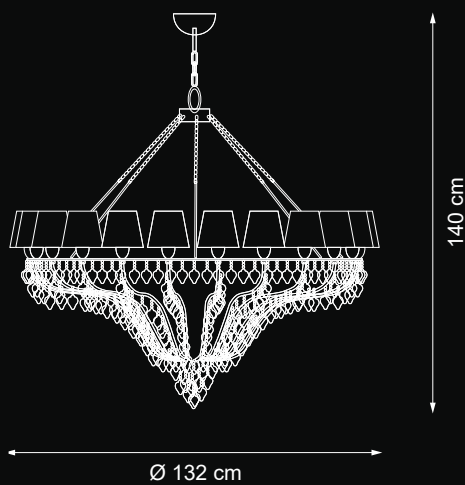

💡 E14 40W max

Finish: gold plated

Accessories: clear & black crystals

Lampshades: black fabric cat.C

Reference Catalogue: Baga Lovelylight

Item Ophelia EX05
24 lights chandelier