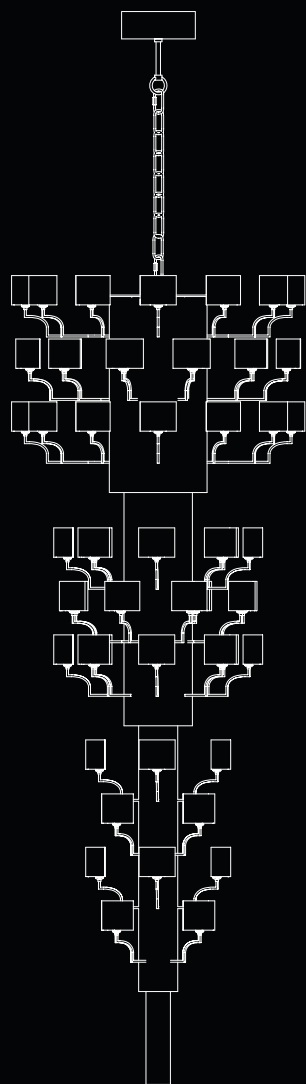

Finish: polished gold leaf

Lampshades: T20 cat.C

Accessories: clear crystals

Reference Catalogue:
Bespoke 01

Item Eccentrica EX01
56 lights chandelier

💡 E14 40W max

Finish: M16

Lampshades: T24 cat.C

Accessories: white &
black nickel

Reference Catalogue:
Bespoke 01

Item Eccentrica EX02
76 lights chandelier

410 cm

Ø 120 cm

💡 E14 40W max

Finish: M16

Lampshades: T20 cat.C