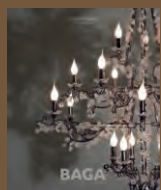

Item Ophelia EX05
24 lights chandelier

EXTRA
ORDINARY

💡 E14 40W max

Finish: gold leaf

Accessories: clear & amber crystals

Reference Catalogue:
Baga Lovelylight

Item Ophelia EX04
24 lights ceiling lamp

extraordinary perspective