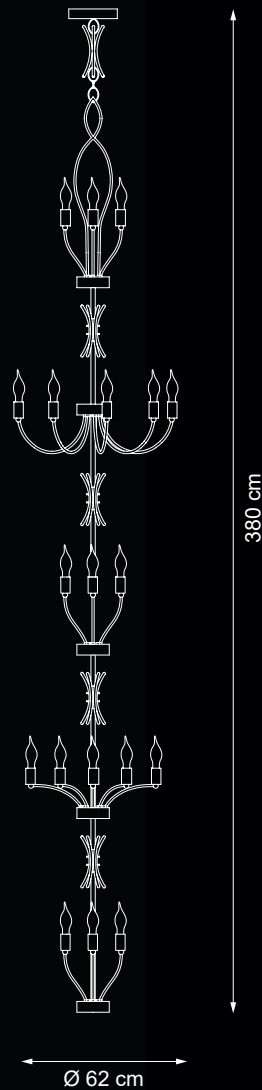

EXTRA
ORDINARY

Item Moulin Rouge EX09
36 lights chandelier

💡 E14 40W max

Finish: gold plated

Accessories: clear
crystals nuggets &
pearls

Reference Catalogue:
Me - The soul light