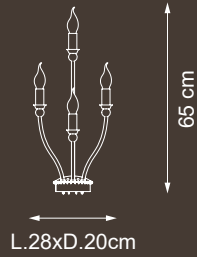

EXTRA
ORDINARY

Item Moulin Rouge EX24
4 lights wall lamp

💡 E14 40W max

Finish: silver or gold
plated

Accessories: clear
crystals & pendants