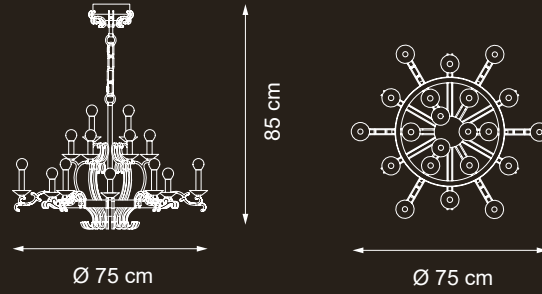

Item Morgana EX17 / 21 lights chandelier (E14 40W max)