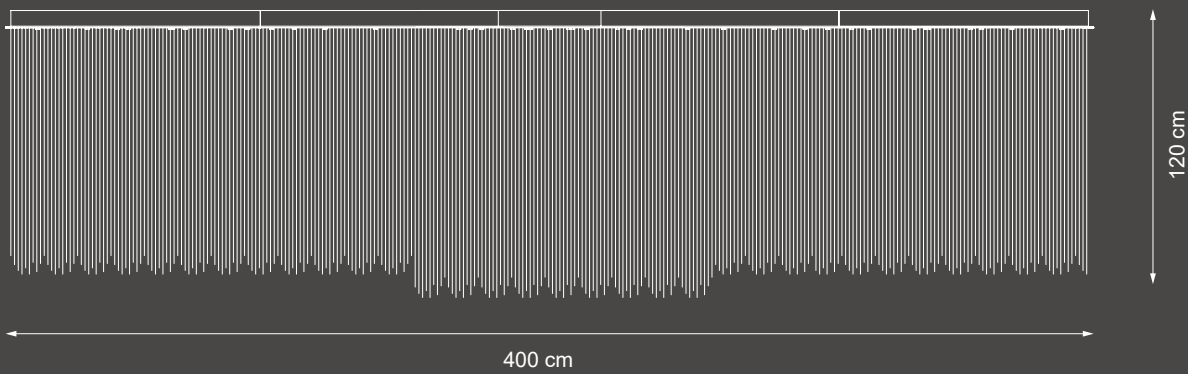

7 x 5W spotlights
158 x 1,2W point lights

Accessories: clear
crystals

EXTRA
ORDINARY

Item 3156 EX02
18 lights ceiling lamp

90 cm

Ø 140 cm

💡 E14 40W max

Finish: gold leaf