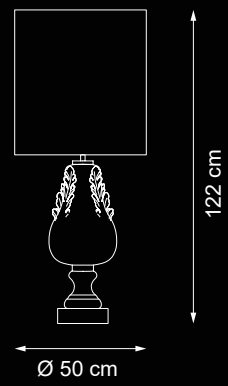

Reference Catalogue:
Baga XXI Century

💡 E27 60W max

Ceramic finish: copper
& chrome

Lampshades: hazel &
black cotton ribbon,
brown leather ribbon