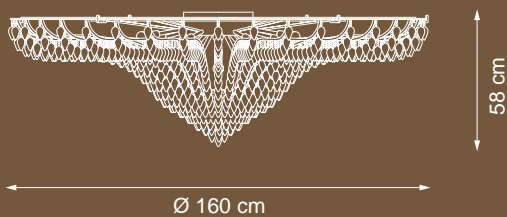

Item Ophelia EX05
24 lights chandelier

EXTRA
ORDINARY

💡 E14 40W max

Finish: gold leaf

Accessories: clear & amber crystals

Reference Catalogue:
Baga Lovelylight

Item Ophelia EX04
24 lights ceiling lamp

extraordinary perspective