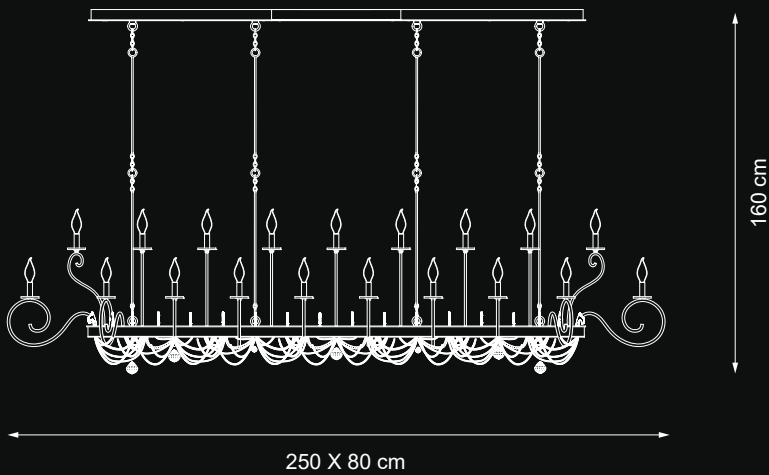

Item 1181 EX02
36 lights chandelier

💡 E14 40W max

Finish: gold leaf & gold plated details

Accessories: clear crystals

Reference Catalogue:
Baga Contemporary