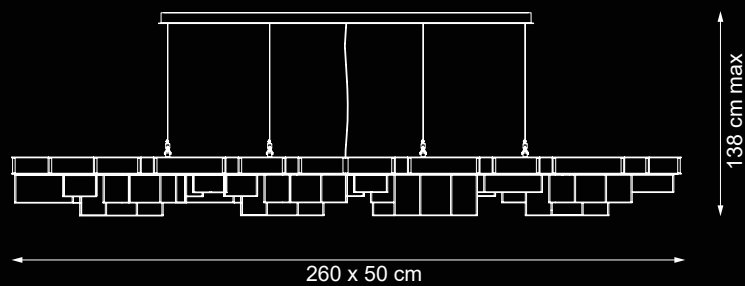

Item Gisele EX01_O
led chandelier