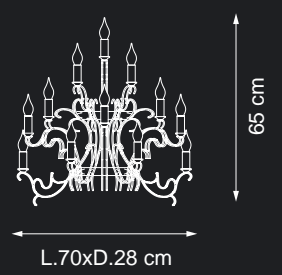

Item Morgana EX04
12 lights wall lamp