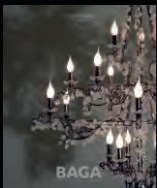

Item Margherita EX02
54 lights chandelier

💡 E14 40W max

Finish: silver leaf &
silver plated details

Accessories: clear
crystals & blown glass
daisies

Reference Catalogue:
Baga Lovelylight