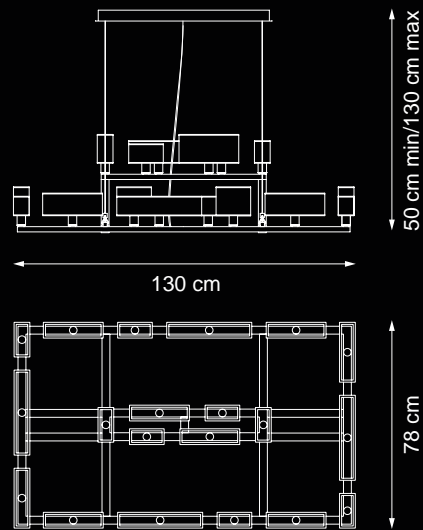

Item Gisele EX11
Led chandelier (led stick 50W)

MORE SIZES AVAILABLE

Item Tur EX01
36 lights chandelier (E14 40W max)

Item Tur EX04
20 lights chandelier (E14 40W max)

Item Tur EX05
16 lights chandelier (E14 40W max)