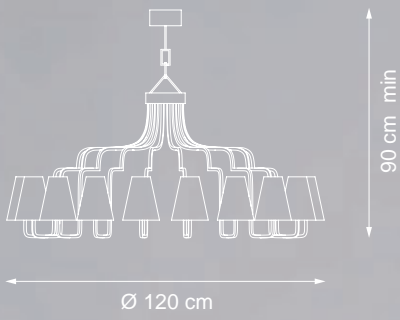

Item Ricercata EX02
18 lights chandelier