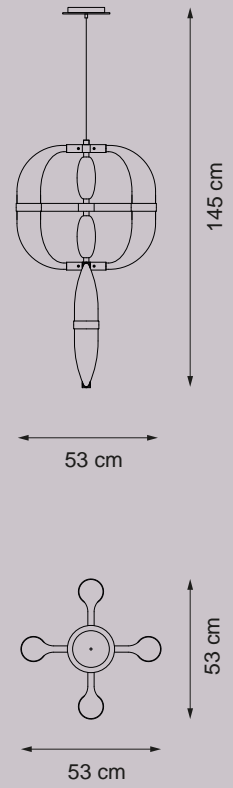

Satin & Clear
Blown Glass

Polished Black
Nickel Finish

Clear Blown Glass | Polished Nickel Finish

Item CDF01
Led lights chandelier (88W max)

Item CDF02
Led lights chandelier (44W max)

Item CDF03
Led lights chandelier (88W max)