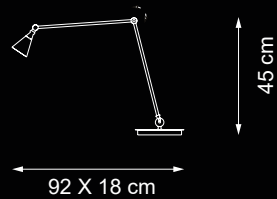

122 cm min

Ø 120 cm

💡 Led 7W

Item 8000 EX01_K
Finish: black ruthenium
colour plated

Item 8000 EX01_S
Finish: silver plated

Item 8000 EX01_O
Finish: satin brass

Item 8000 EX01
led table lamp

💡 Led 7W