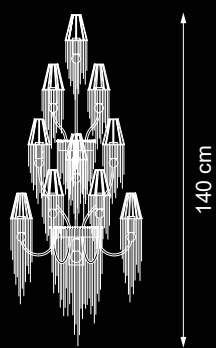

Item Burlesque EX03
11 lights wall lamp

140 cm

53 x 30 cm