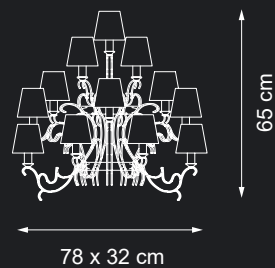

💡 E14 40W max

Finish: gold leaf & gold plated details

Accessories: clear crystal nuggets

Lampshades: goffered organza T02

Reference Catalogue:
Baga Lovelylight

Item Morgana EX09
12 lights wall lamp

78 x 32 cm

65 cm