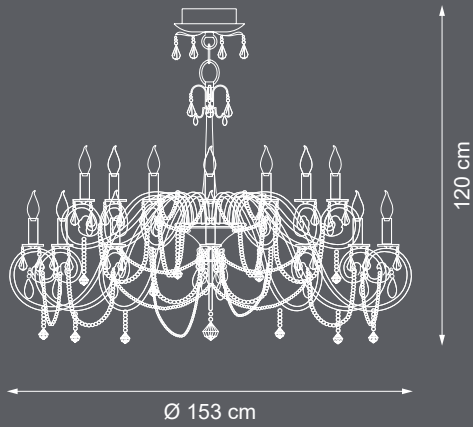

EXTRA
ORDINARY

Item 1181 EX04
24 lights chandelier