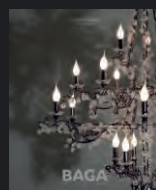

💡 E14 40W max

Finish: gold leaf & gold plated details

Accessories: clear crystal nuggets

Lampshades: black leather

Reference Catalogue:
Baga Lovelylight