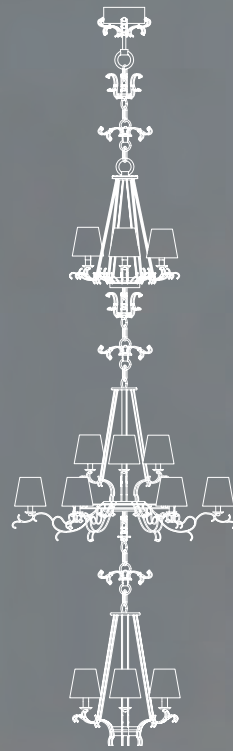

Reference Catalogue:
Baga Lovelylight

Item Morgana EX04
12 lights wall lamp

💡 E14 40W max

Finish: gold plated

Accessories: clear crystal nuggets

Lampshades: T24 cat.C

Item Morgana EX11
18 lights chandelier

290 cm