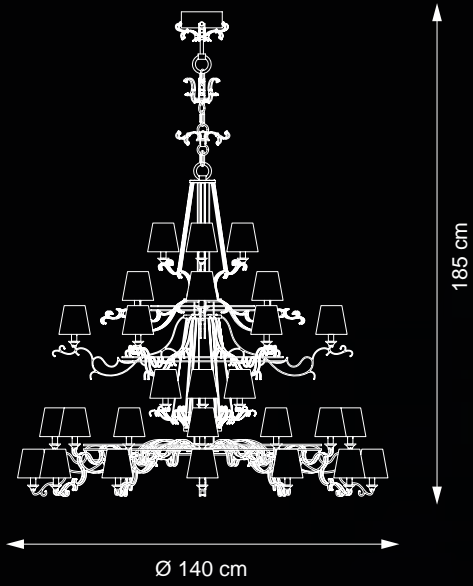

Item Morgana EX14
45 lights chandelier