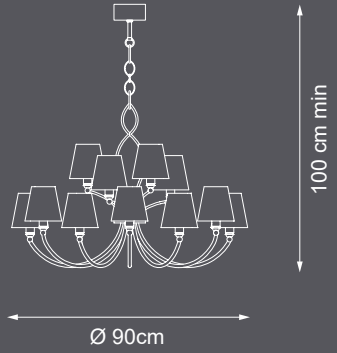

💡 E14 40W max

Finish: gold leaf & gold plated details

Accessories: clear crystals nuggets & pearls

Lampshades: goffered silk T18 cat. C

100 cm min

Ø 140cm

Reference Catalogue:
Me - The soul light

Item Moulin Rouge EX28
18 lights chandelier