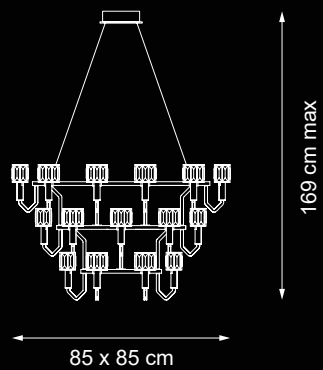

Item Angie EX02
36 lights chandelier