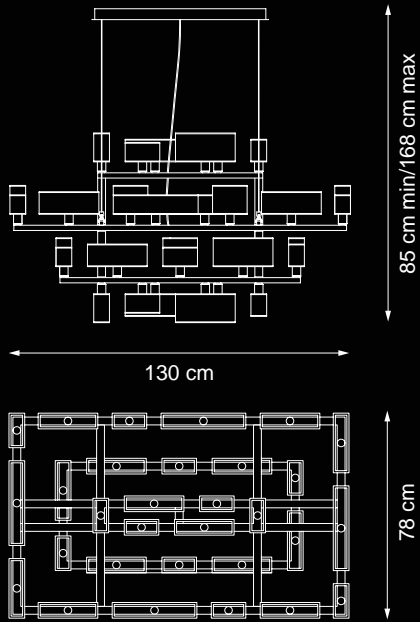

MORE SIZES AVAILABLE

Item Tur EX01
36 lights chandelier (E14 40W max)