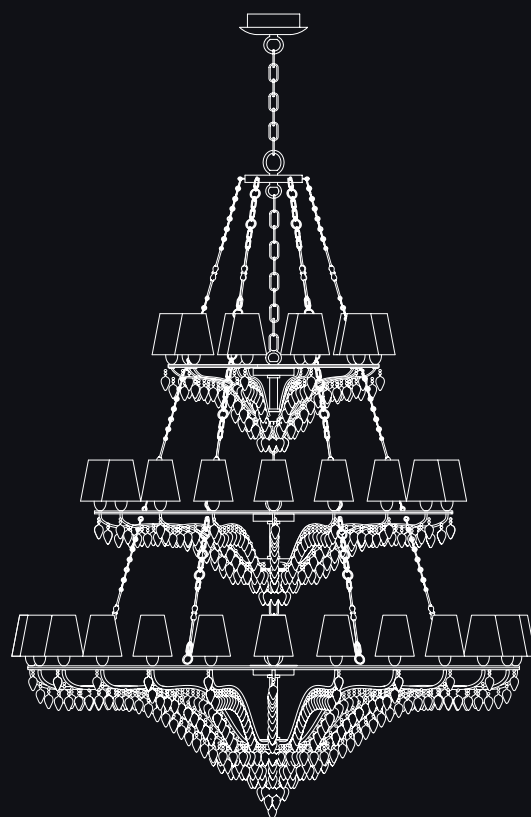

custom lampshades

Item Ophelia EX02
54 lights chandelier

💡 E14 40W max

Finish: silver leaf & silver plated details

Accessories: clear crystals

Lampshades: dove grey organza

Reference Catalogue:
Baga Lovelylight