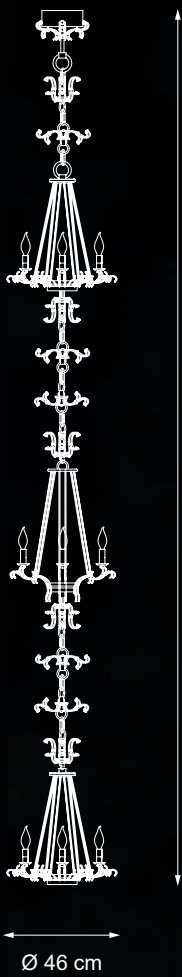

Item Morgana EX10
15 lights chandelier

💡 E14 40W max

Finish: gold plated

Accessories: clear
crystal nuggets

Reference Catalogue:
Baga Lovelylight

EXTRA
ORDINARY