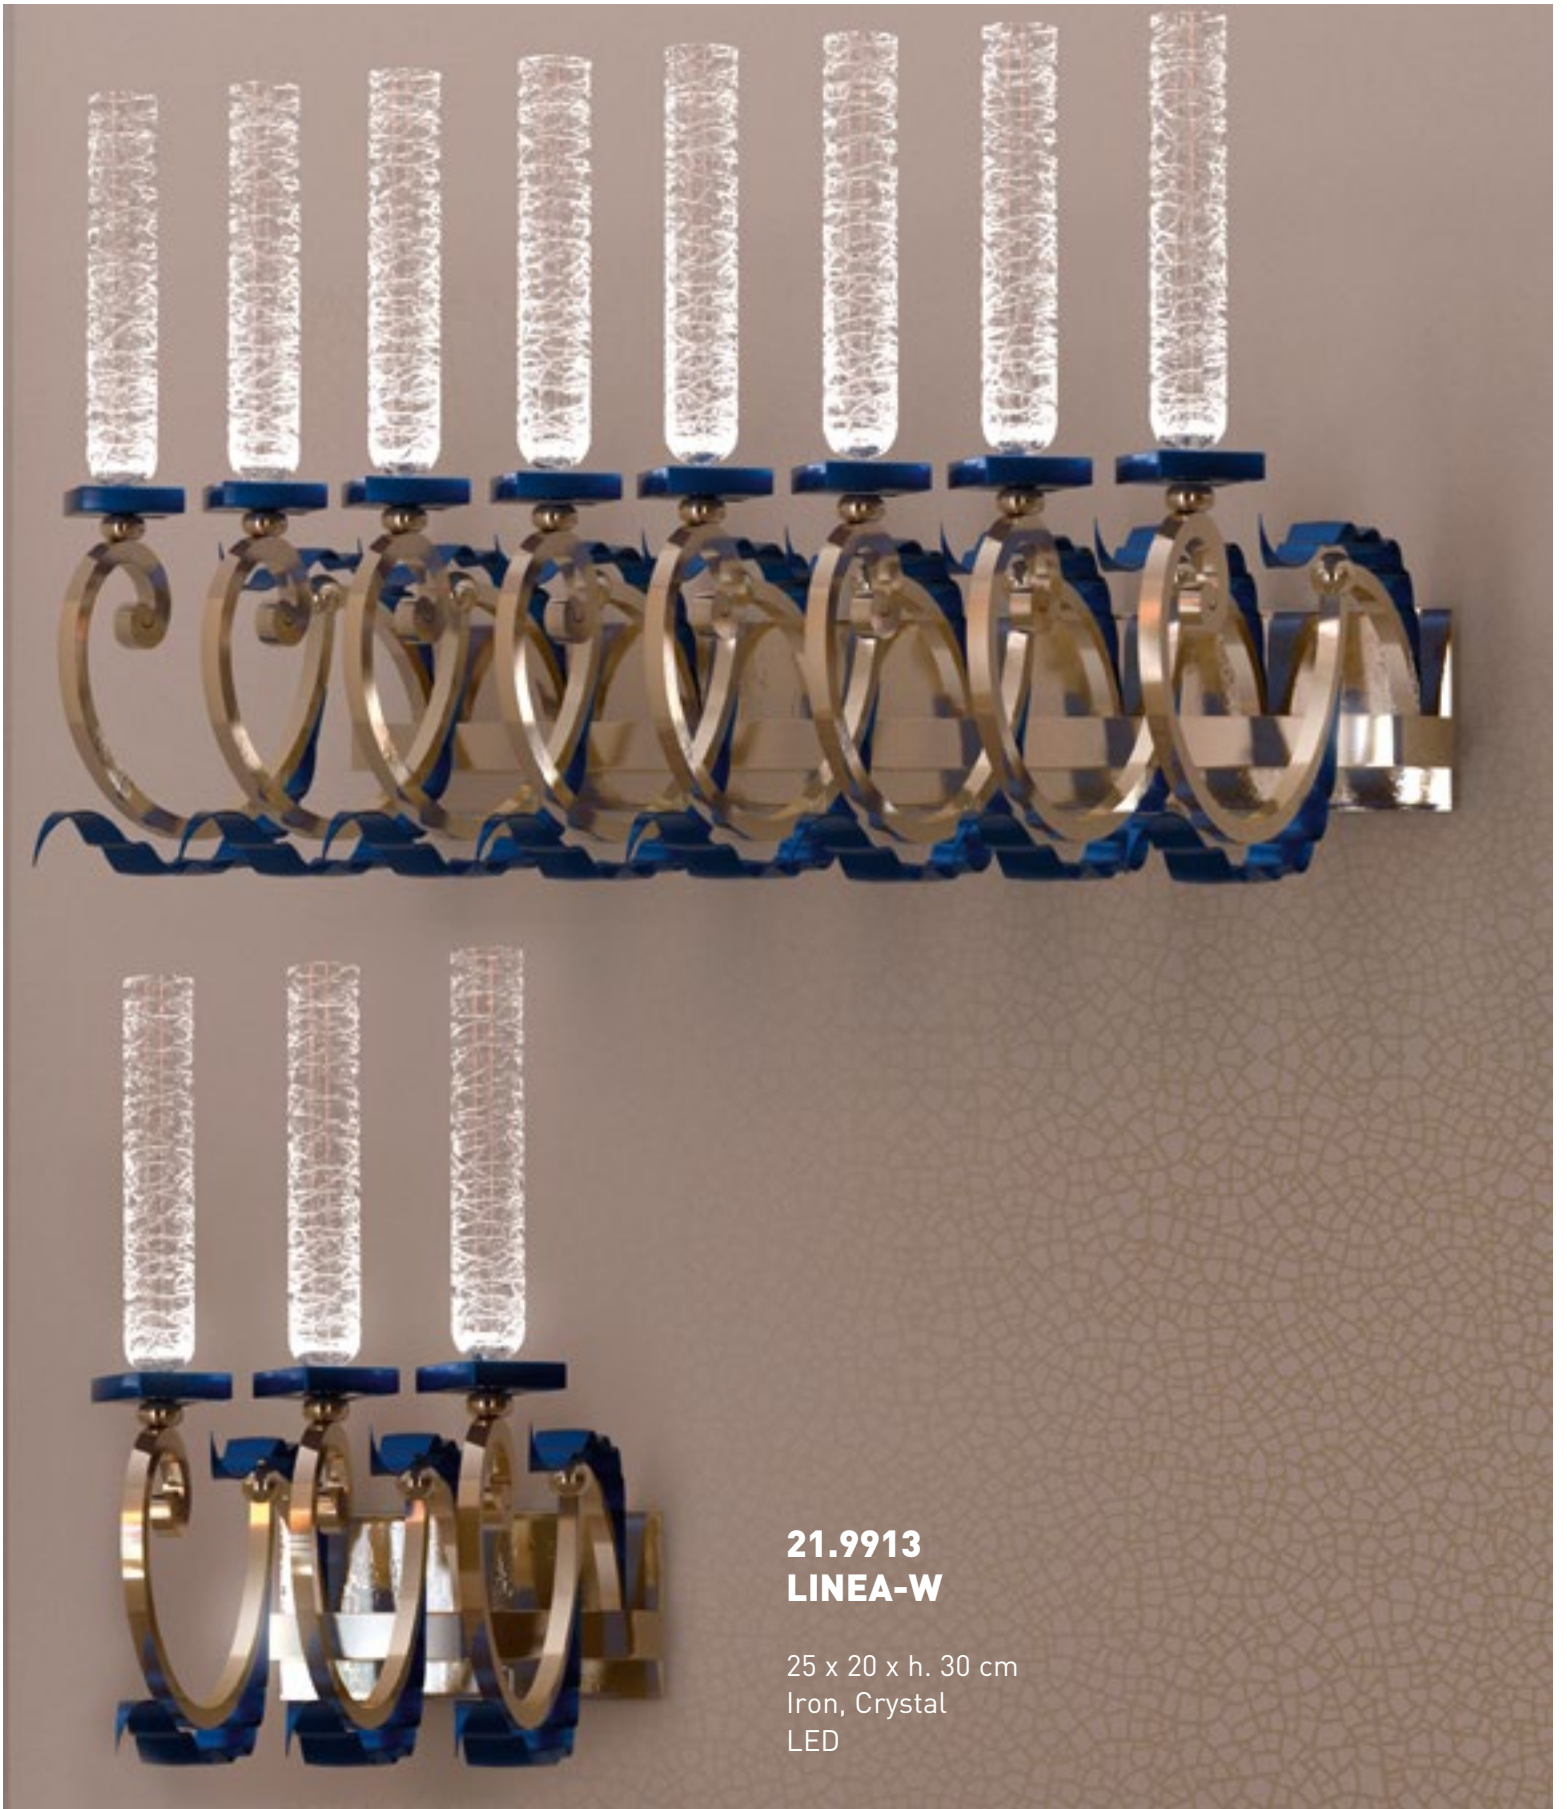

51 x 51 x h. 42 cm
Brass, Marble, Fabric
LED
Dimmable

21.8885
OPEN CIRCLE

20 x 28 x h. 42 cm
Brass, Marble, Fabric
LED

21.4444
SPHERE

ø 80 x h. 100 cm
Iron, Crystal
LED

21.9912
LINEA

160 x 23,5 x h. 134 cm
Iron, Crystal
LED

21.9914
LINEA 2

95 x 73 x h. 136 cm
Iron, Crystal
LED

21.9913
LINEA-W

25 x 20 x h. 30 cm
Iron, Crystal
LED

21.9911
LINEA-C

20 x 20 x h. 30 cm
Iron, Crystal
LED

21.9913
LINEA-C

20 x 20 x h. 35 cm
Iron, Crystal
LED

21.7777
LINEA-16

83 x 60 x h. 110 cm
Brass, Fabric
LED

21.7776
LINEA-8

83 x 60 x h. 40 cm
Brass, Fabric
LED

21.7771
LINEA-L

17 x 6 x h. 36 cm
Brass, Fabric
LED

21.7772
LINEA-U

12,4 x 6 x h. 36 cm
Brass, Fabric
LED

21.7773
LINEA-E

21 x 6 x h. 38 cm
Brass, Fabric
LED

21.7775
LINEA-0

30 x 8,5 x h. 22,5 cm
Brass, Fabric, Crystal
LED

21.7774
LINEA-V

18 x 8,5 x h. 45 cm
Brass, Fabric
LED

21.3333
TRIANGLES

ø 96 x h. 240 cm
Brass, Glass
LED