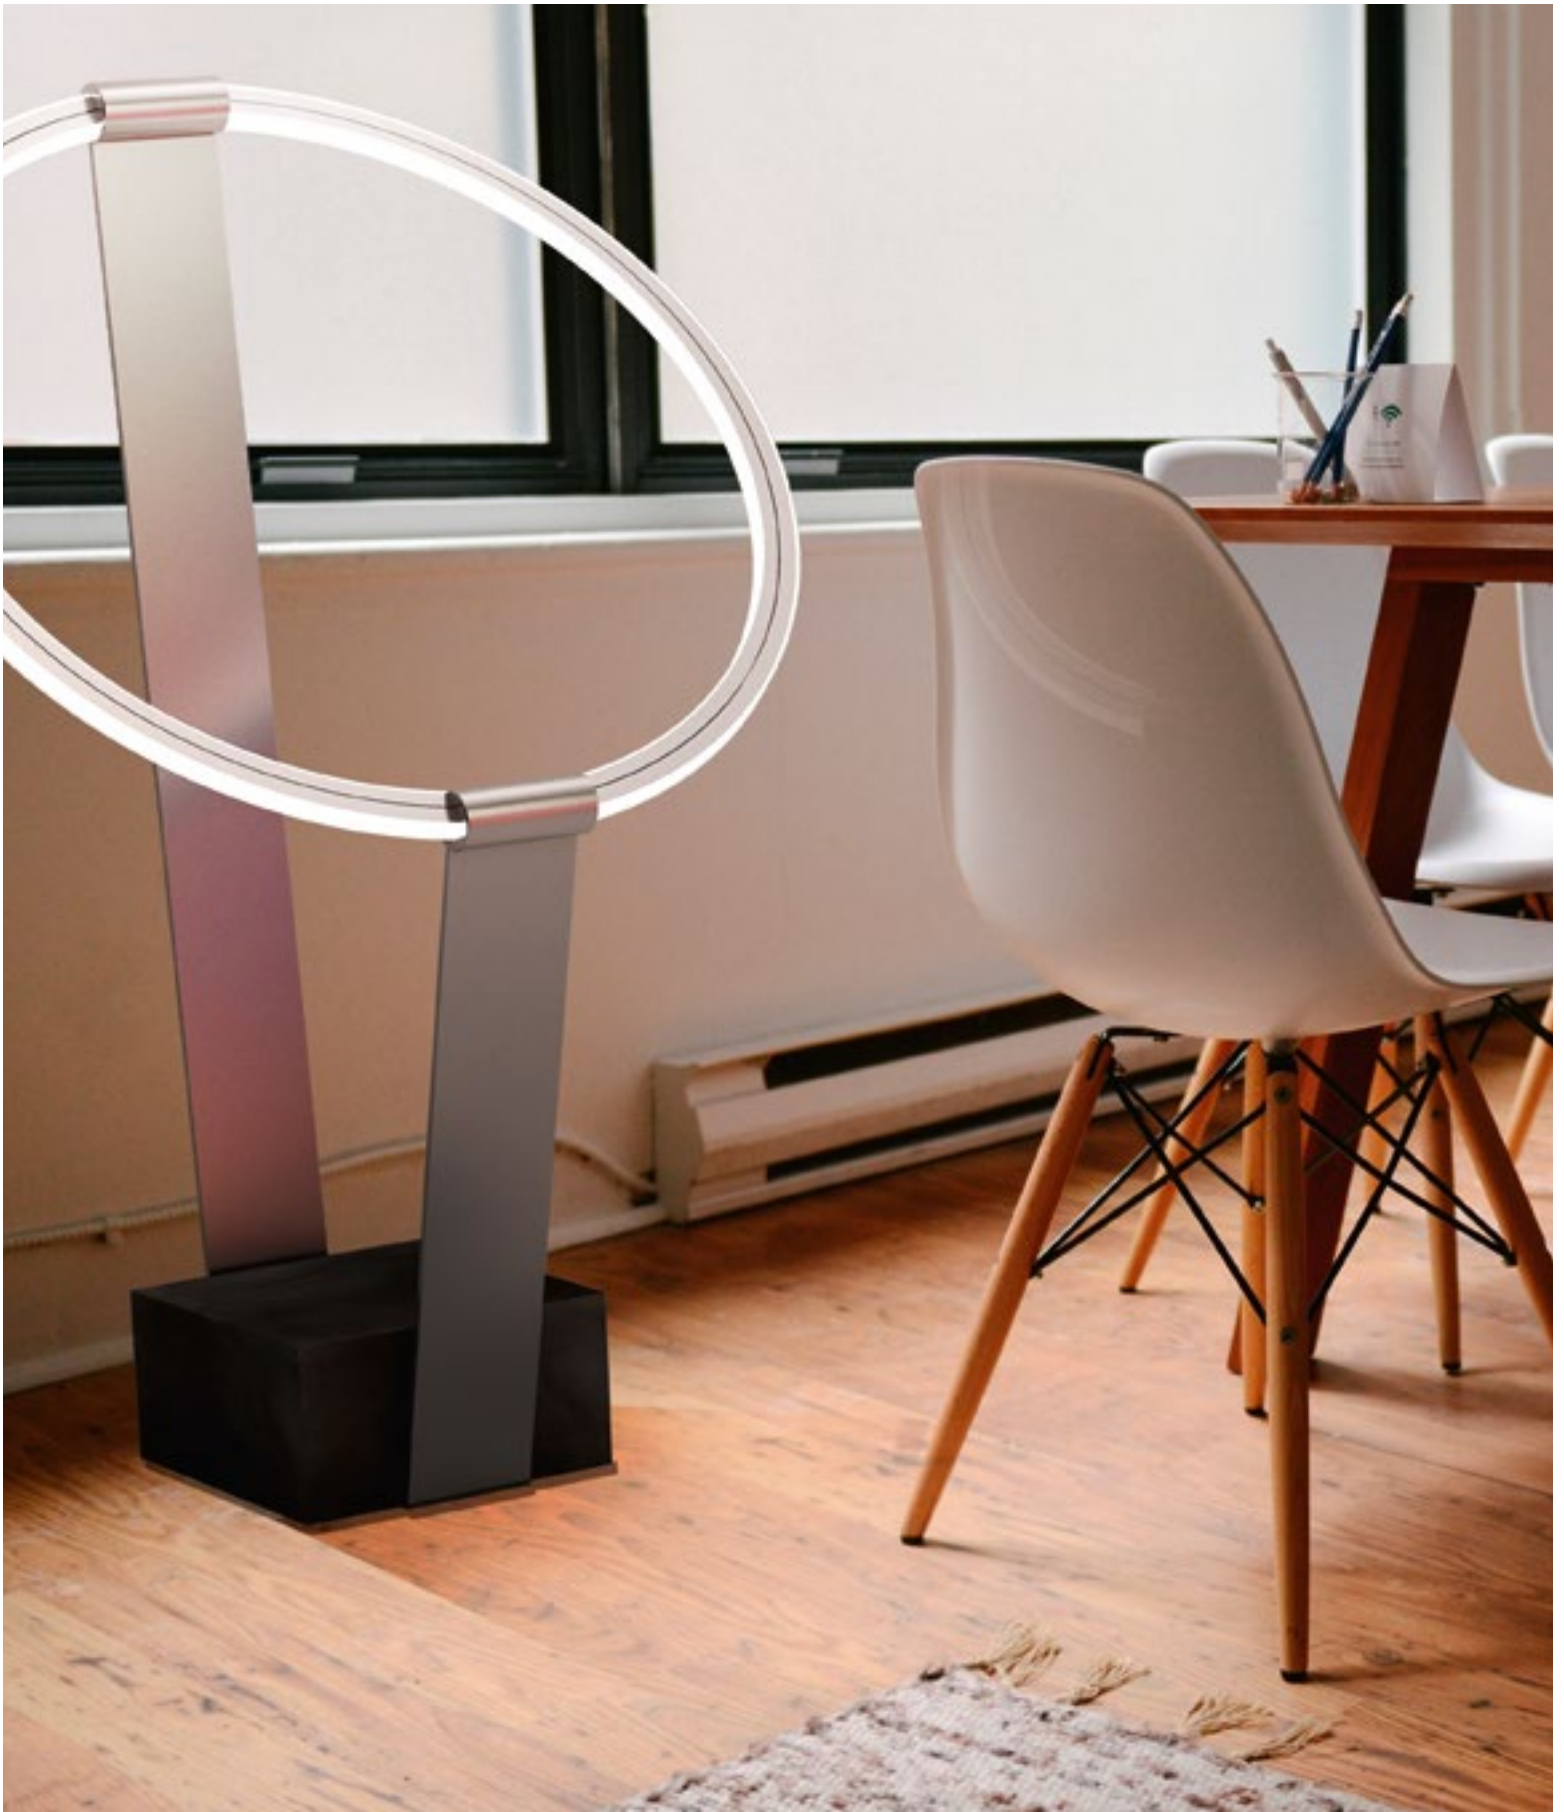

19,5 x 20,5 x h. 59,5 cm
Iron, Metal Fabric
LED

21.0000
CIRCLE-M

84 x 20 x h. 95 cm
Brass, Marble
LED
Dimmable

**21.0001
SQUARE**

99 x 20 x h. 124 cm
Brass, Marble
LED
Dimmable

21.0002
CIRCLE 2

95 x 65 x h. 116 cm
Brass, Marble
LED
Dimmable

21.2222
RING

ø 40 x 8 x h. 100 cm
Brass, Marble
LED

RING

85 x 8 x h. 100 cm

RING

85 x 8 x h. 100 cm

21.2221
RING

40 x 8 x h. 100 cm
Brass, Marble
LED