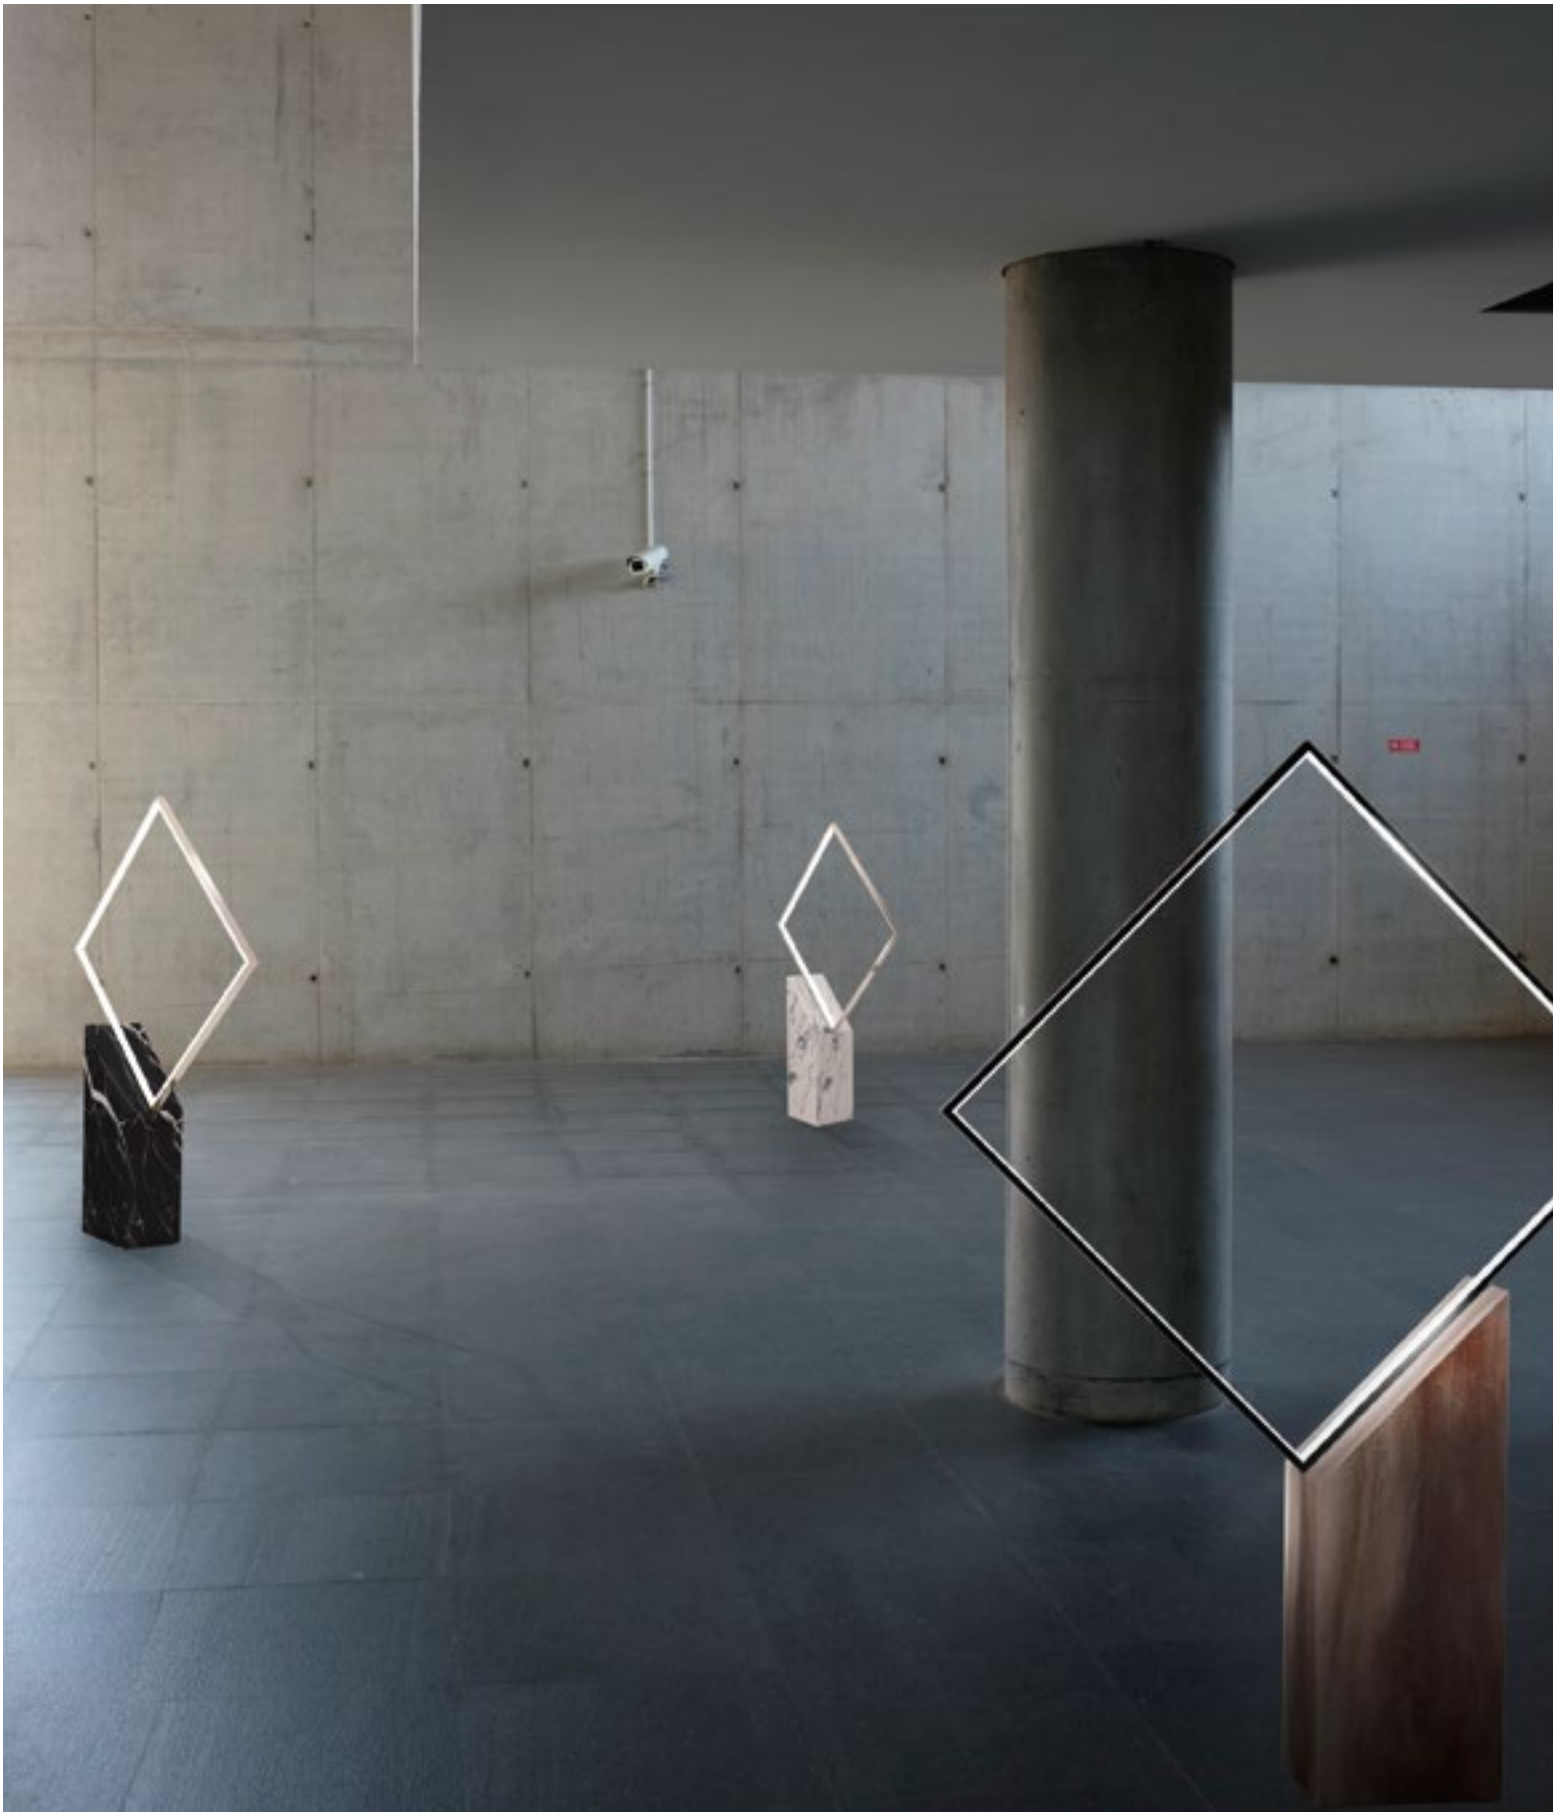

19,5 x 20,5 x h. 59,5 cm
Iron, Metal Fabric
LED

21.0000
CIRCLE-M

84 x 20 x h. 95 cm
Brass, Marble
LED
Dimmable

**21.0001
SQUARE**

99 x 20 x h. 124 cm
Brass, Marble
LED
Dimmable

21.0002
CIRCLE 2

95 x 65 x h. 116 cm
Brass, Marble
LED
Dimmable

21.2222
RING

ø 40 x 8 x h. 100 cm
Brass, Marble
LED

RING

85 x 8 x h. 100 cm

RING

85 x 8 x h. 100 cm

21.2221
RING

40 x 8 x h. 100 cm
Brass, Marble
LED