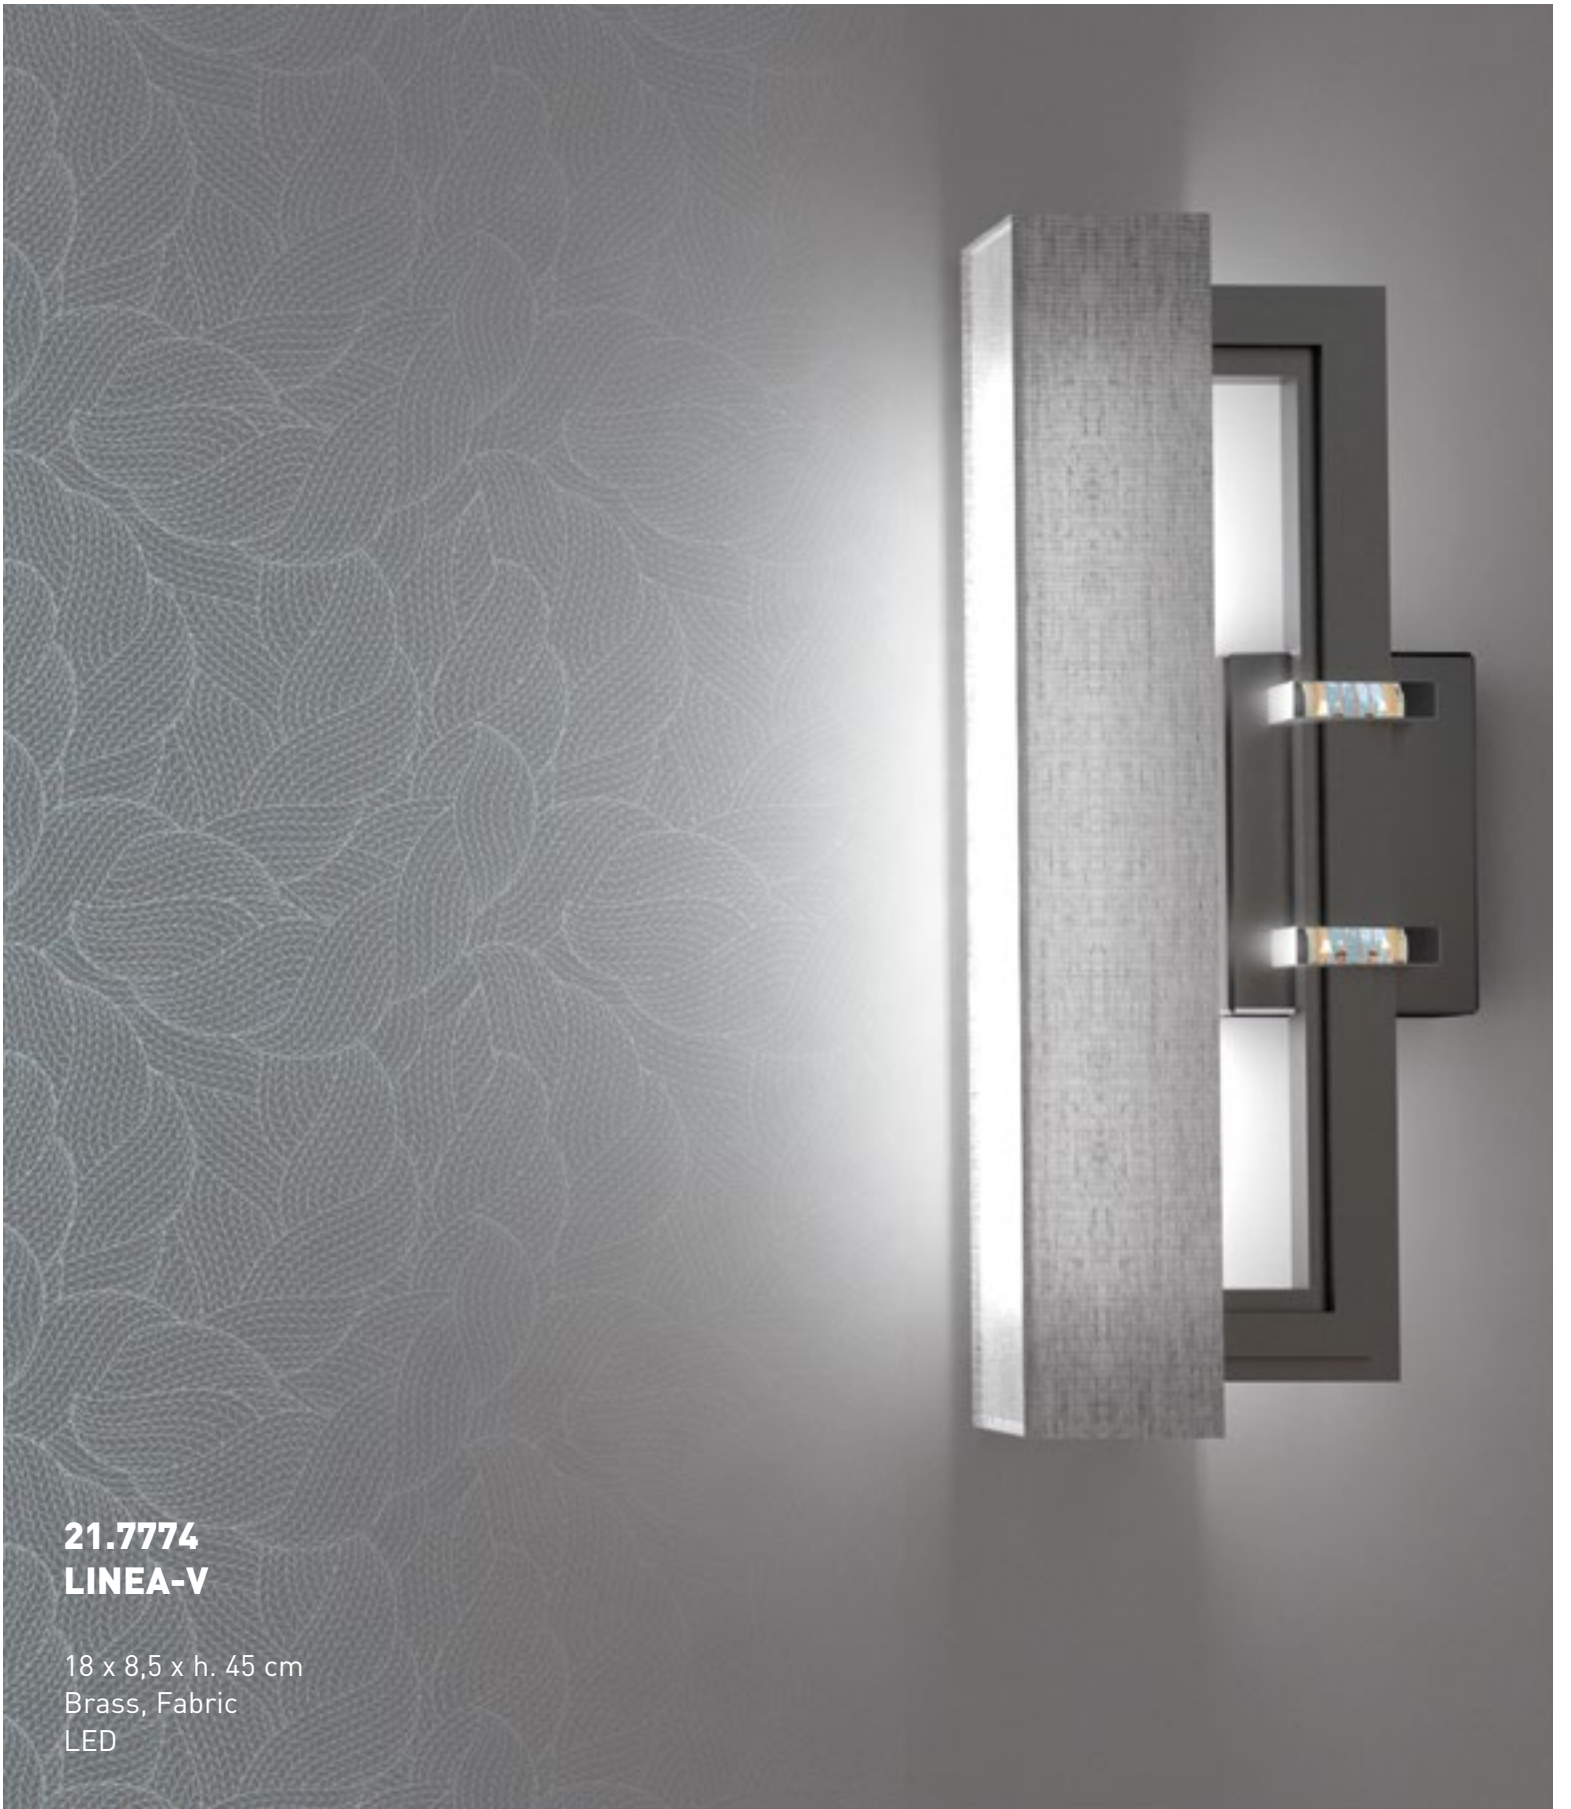

51 x 51 x h. 42 cm
Brass, Marble, Fabric
LED
Dimmable

21.8885
OPEN CIRCLE

20 x 28 x h. 42 cm
Brass, Marble, Fabric
LED

21.4444
SPHERE

ø 80 x h. 100 cm
Iron, Crystal
LED

21.9912
LINEA

160 x 23,5 x h. 134 cm
Iron, Crystal
LED

21.7777
LINEA-16

83 x 60 x h. 110 cm
Brass, Fabric
LED

21.7776
LINEA-8

83 x 60 x h. 40 cm
Brass, Fabric
LED

21.7771
LINEA-L

17 x 6 x h. 36 cm
Brass, Fabric
LED

21.7772
LINEA-U

12,4 x 6 x h. 36 cm
Brass, Fabric
LED

21.7773
LINEA-E

21 x 6 x h. 38 cm
Brass, Fabric
LED

21.7775
LINEA-0

30 x 8,5 x h. 22,5 cm
Brass, Fabric, Crystal
LED

21.7774
LINEA-V

18 x 8,5 x h. 45 cm
Brass, Fabric
LED

21.3333
TRIANGLES

ø 96 x h. 240 cm
Brass, Glass
LED

21.3335
SPIRAL

ø 80 x h. 240 cm
Brass, Crystal
LED

21.1112
CAPSULE

30 x 30 x h. 160 cm
Brass, Plexy
LED
Dimmable

21.1111
TUBE-S

ø 40 x h. 146 cm
Stell, Plexy, Iron
LED
Dimmable

21.2121
DOME

ø min 20 cm
ø max 60 cm
Iron
LED