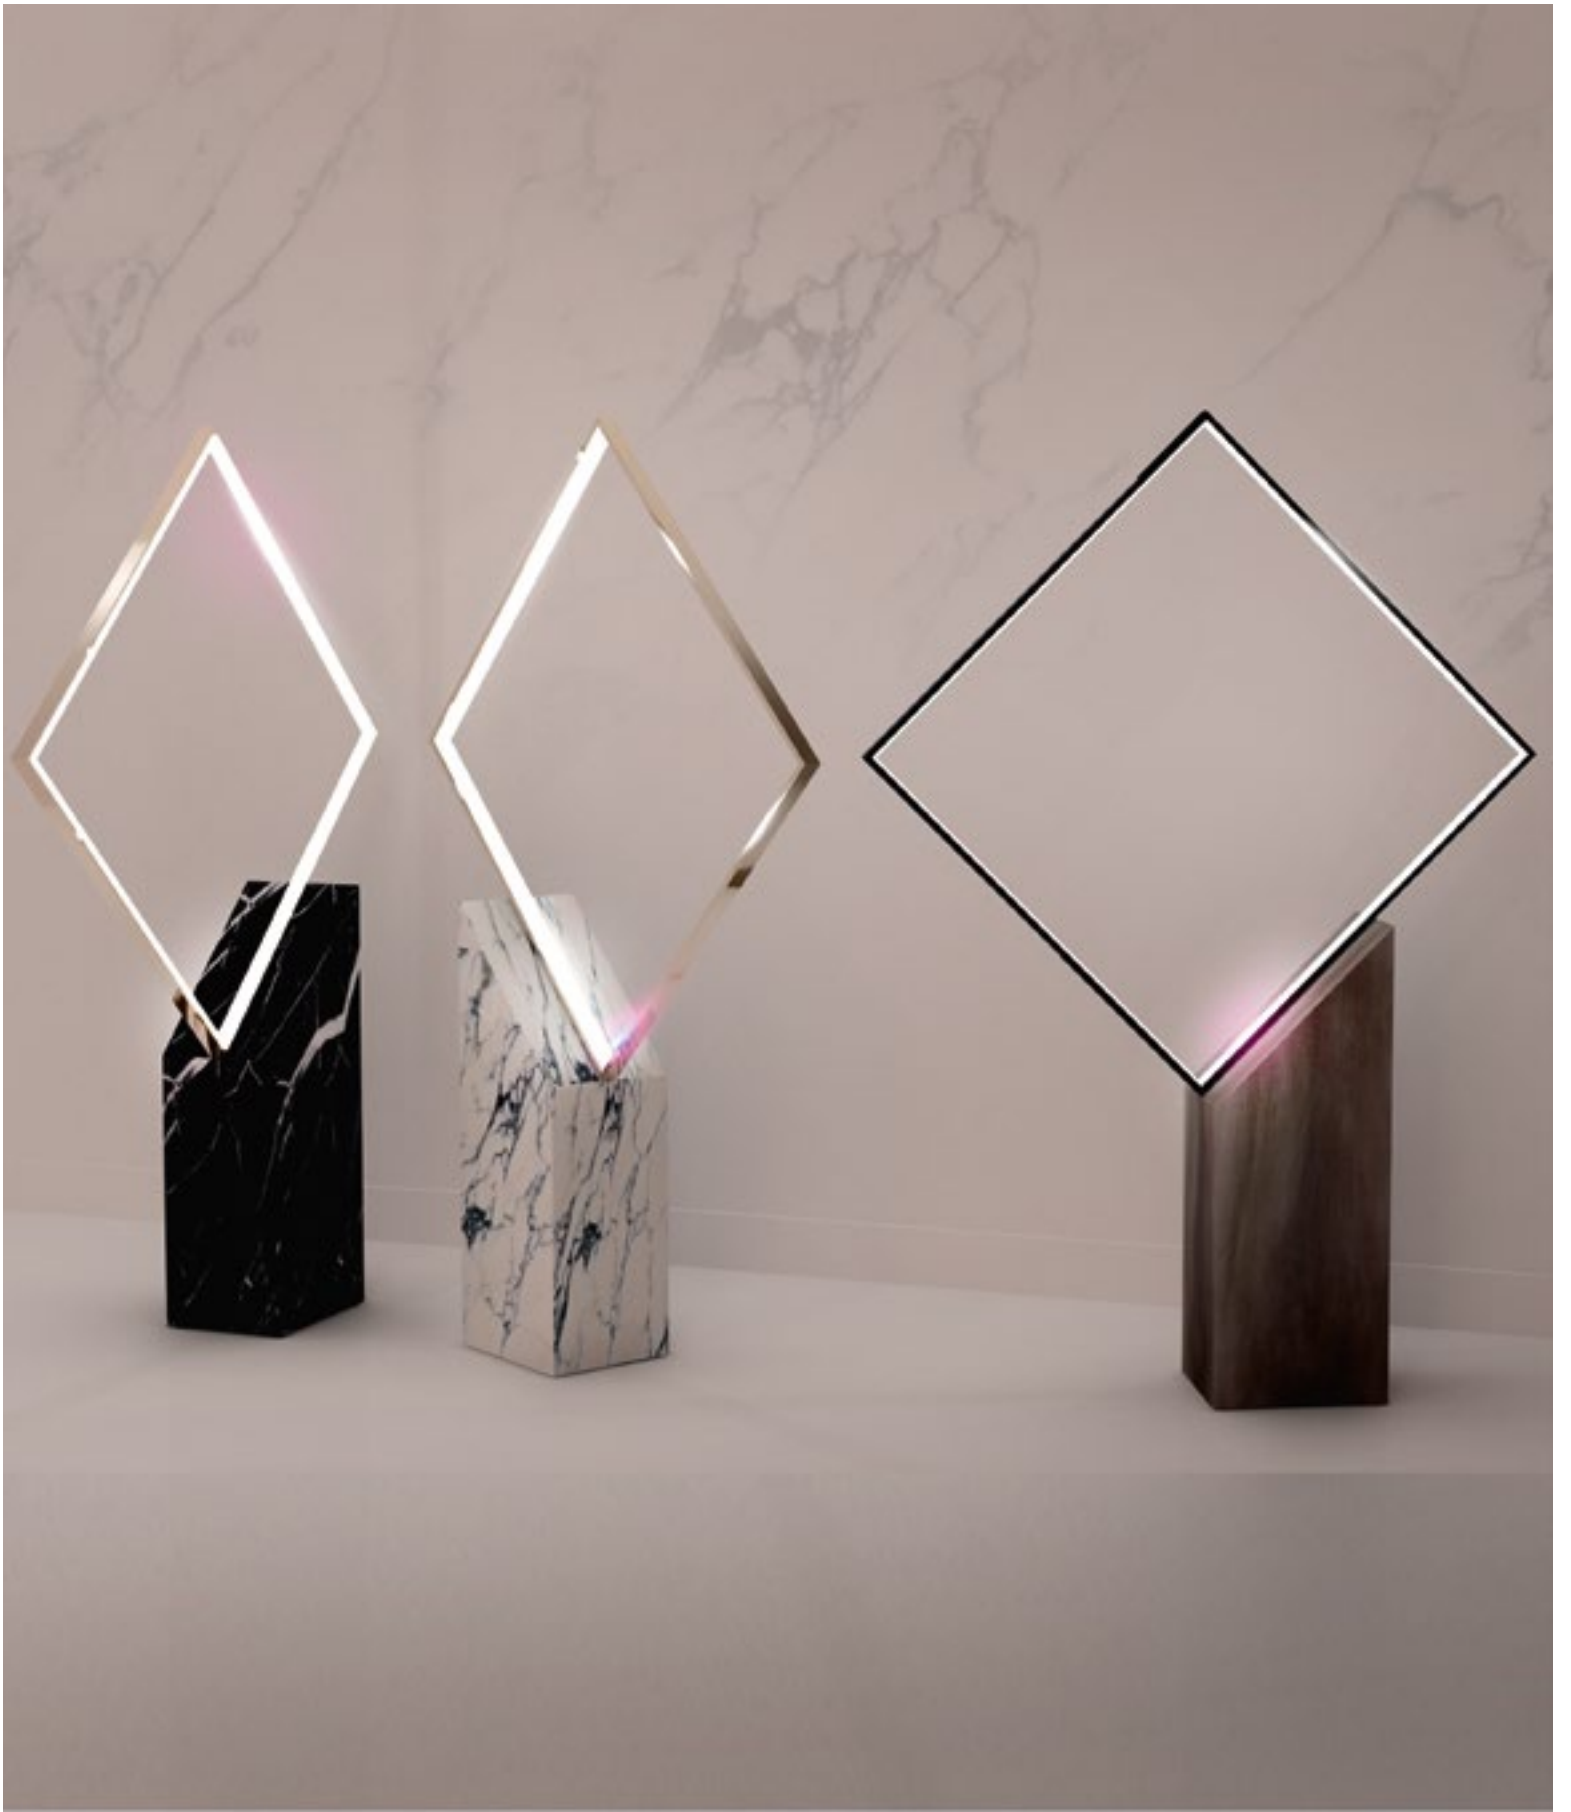

19,5 x 20,5 x h. 59,5 cm
Iron, Metal Fabric
LED

21.0000
CIRCLE-M

84 x 20 x h. 95 cm
Brass, Marble
LED
Dimmable

**21.0001
SQUARE**

99 x 20 x h. 124 cm
Brass, Marble
LED
Dimmable

21.0002
CIRCLE 2

95 x 65 x h. 116 cm
Brass, Marble
LED
Dimmable

21.2222
RING

ø 40 x 8 x h. 100 cm
Brass, Marble
LED

RING

85 x 8 x h. 100 cm

RING

85 x 8 x h. 100 cm

21.2221
RING

40 x 8 x h. 100 cm
Brass, Marble
LED