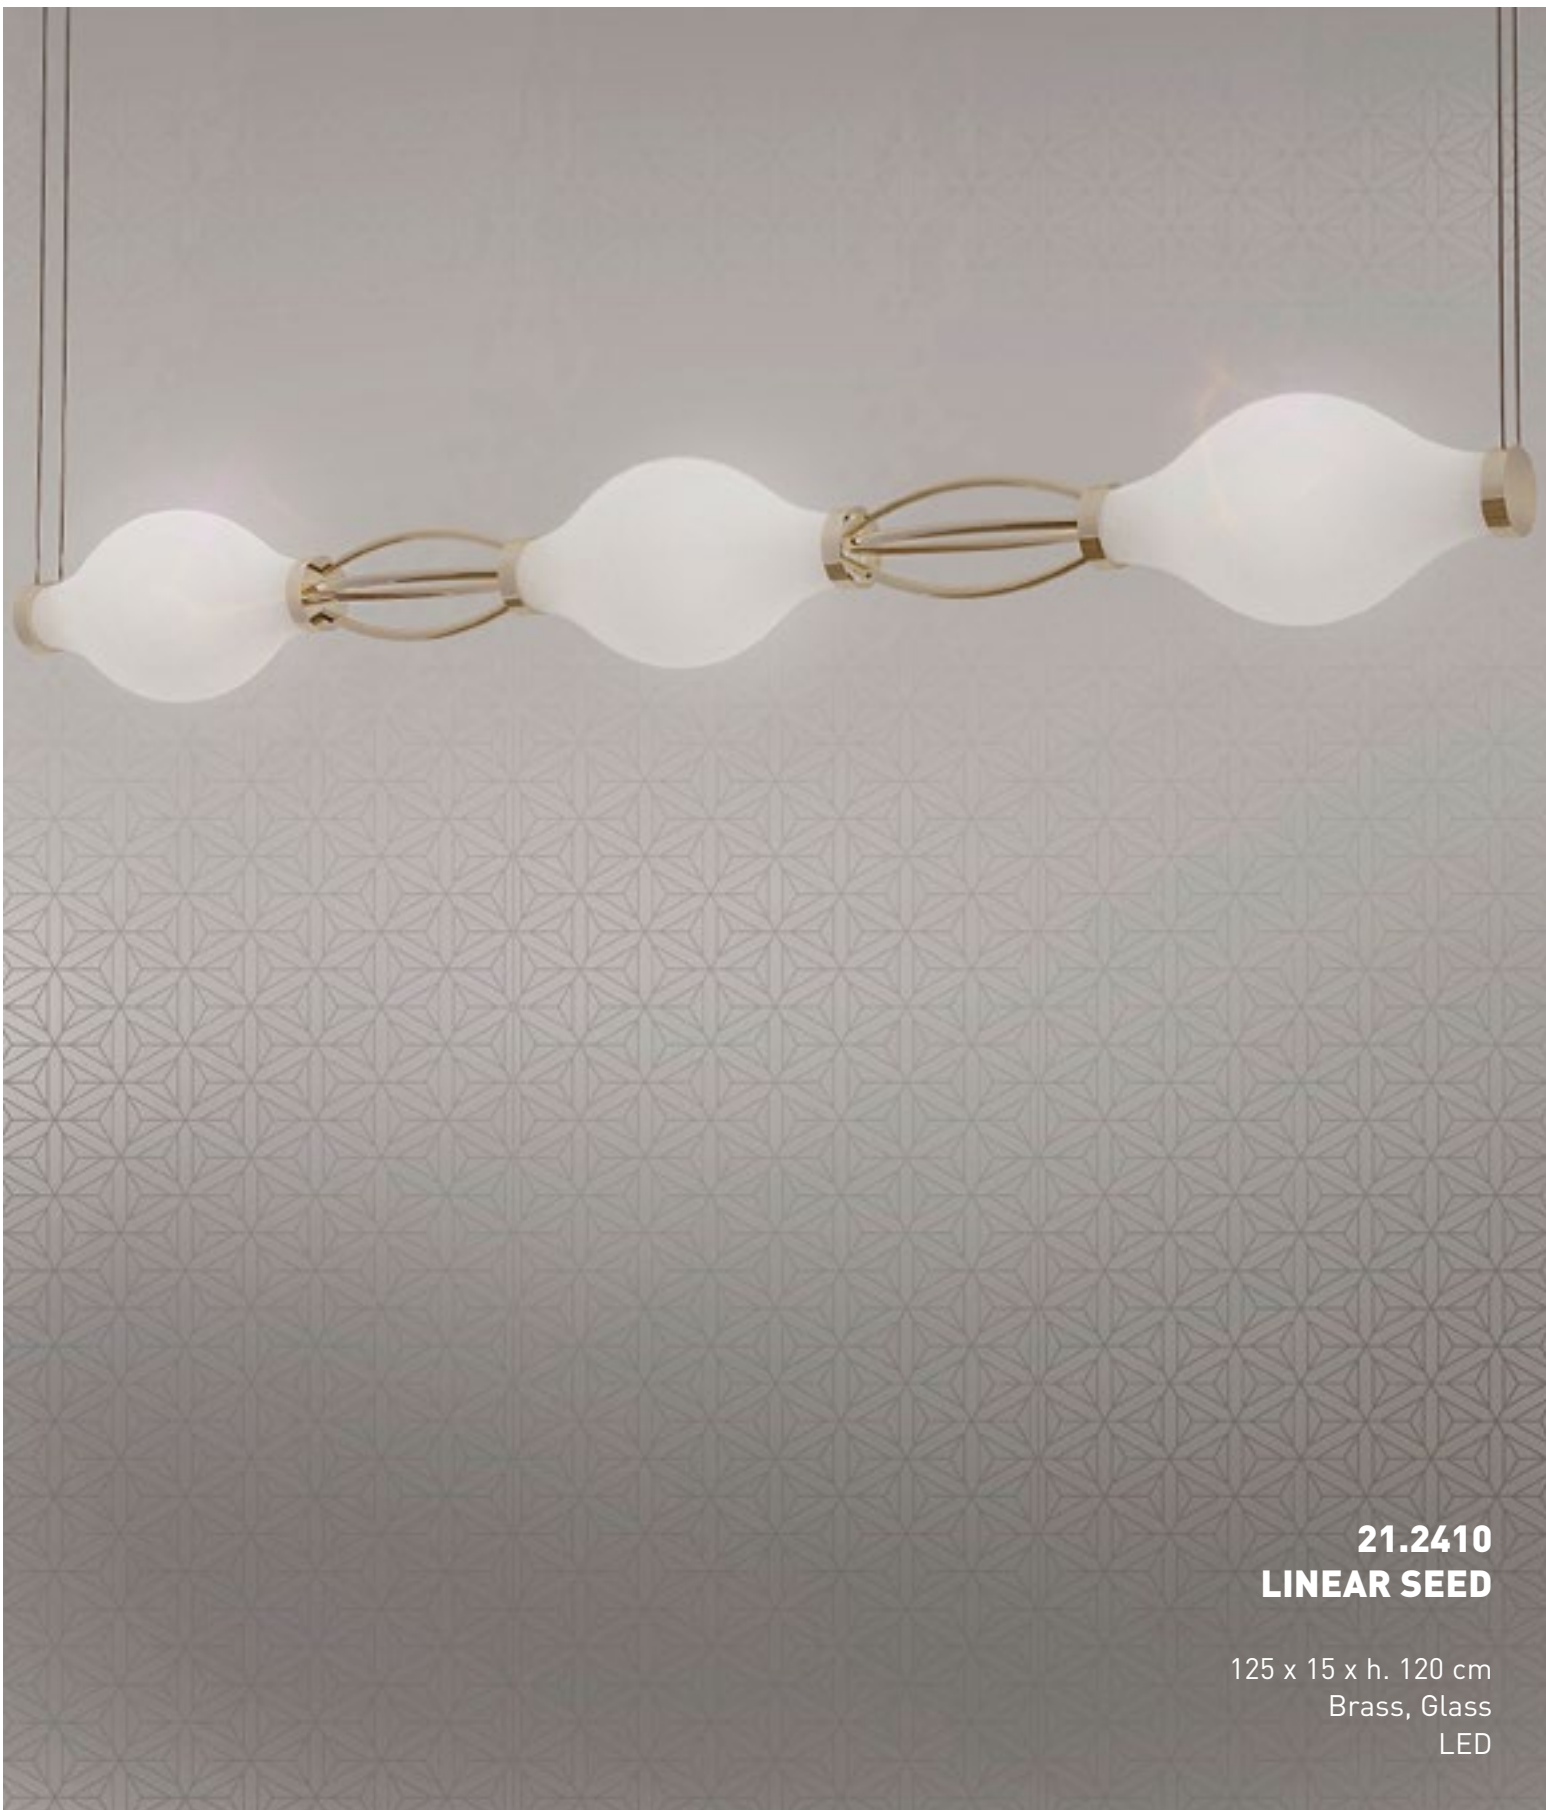

51 x 51 x h. 42 cm
Brass, Marble, Fabric
LED
Dimmable

21.8885
OPEN CIRCLE

20 x 28 x h. 42 cm
Brass, Marble, Fabric
LED

21.4444
SPHERE

ø 80 x h. 100 cm
Iron, Crystal
LED

21.9912
LINEA

160 x 23,5 x h. 134 cm
Iron, Crystal
LED

21.7773
LINEA-E

21 x 6 x h. 38 cm
Brass, Fabric
LED

21.7775
LINEA-0

30 x 8,5 x h. 22,5 cm
Brass, Fabric, Crystal
LED

21.7774
LINEA-V

18 x 8,5 x h. 45 cm
Brass, Fabric
LED

21.3333
TRIANGLES

ø 96 x h. 240 cm
Brass, Glass
LED

21.6670
TORUS

ø 80 x h. 120 cm
Brass, Crystal
LED

21.2225
CIRCLE EGG

65 x 6 x h. 65 cm
Brass, Marble, Crystal
LED

21.2320
TWIRL

ø min 20 cm
ø max 120 cm
h. 120 cm
Brass, Plexy
LED

21.2410
LINEAR SEED

125 x 15 x h. 120 cm
Brass, Glass
LED

21.2411
VERTICAL SEED

2 elements ø 15 x h. 95 cm
Brass, Glass
LED

21.1211
SQUEEZE TUBE

ø 40 x h. 120 cm
Brass, Fabric
LED

21.1212
SQUEEZE TUBE

40 x 40 x h. 160 cm
Brass, Fabric
LED

21.1213
SQUEEZE TUBE

38 x 38 x h. 55 cm
Brass, Fabric
LED