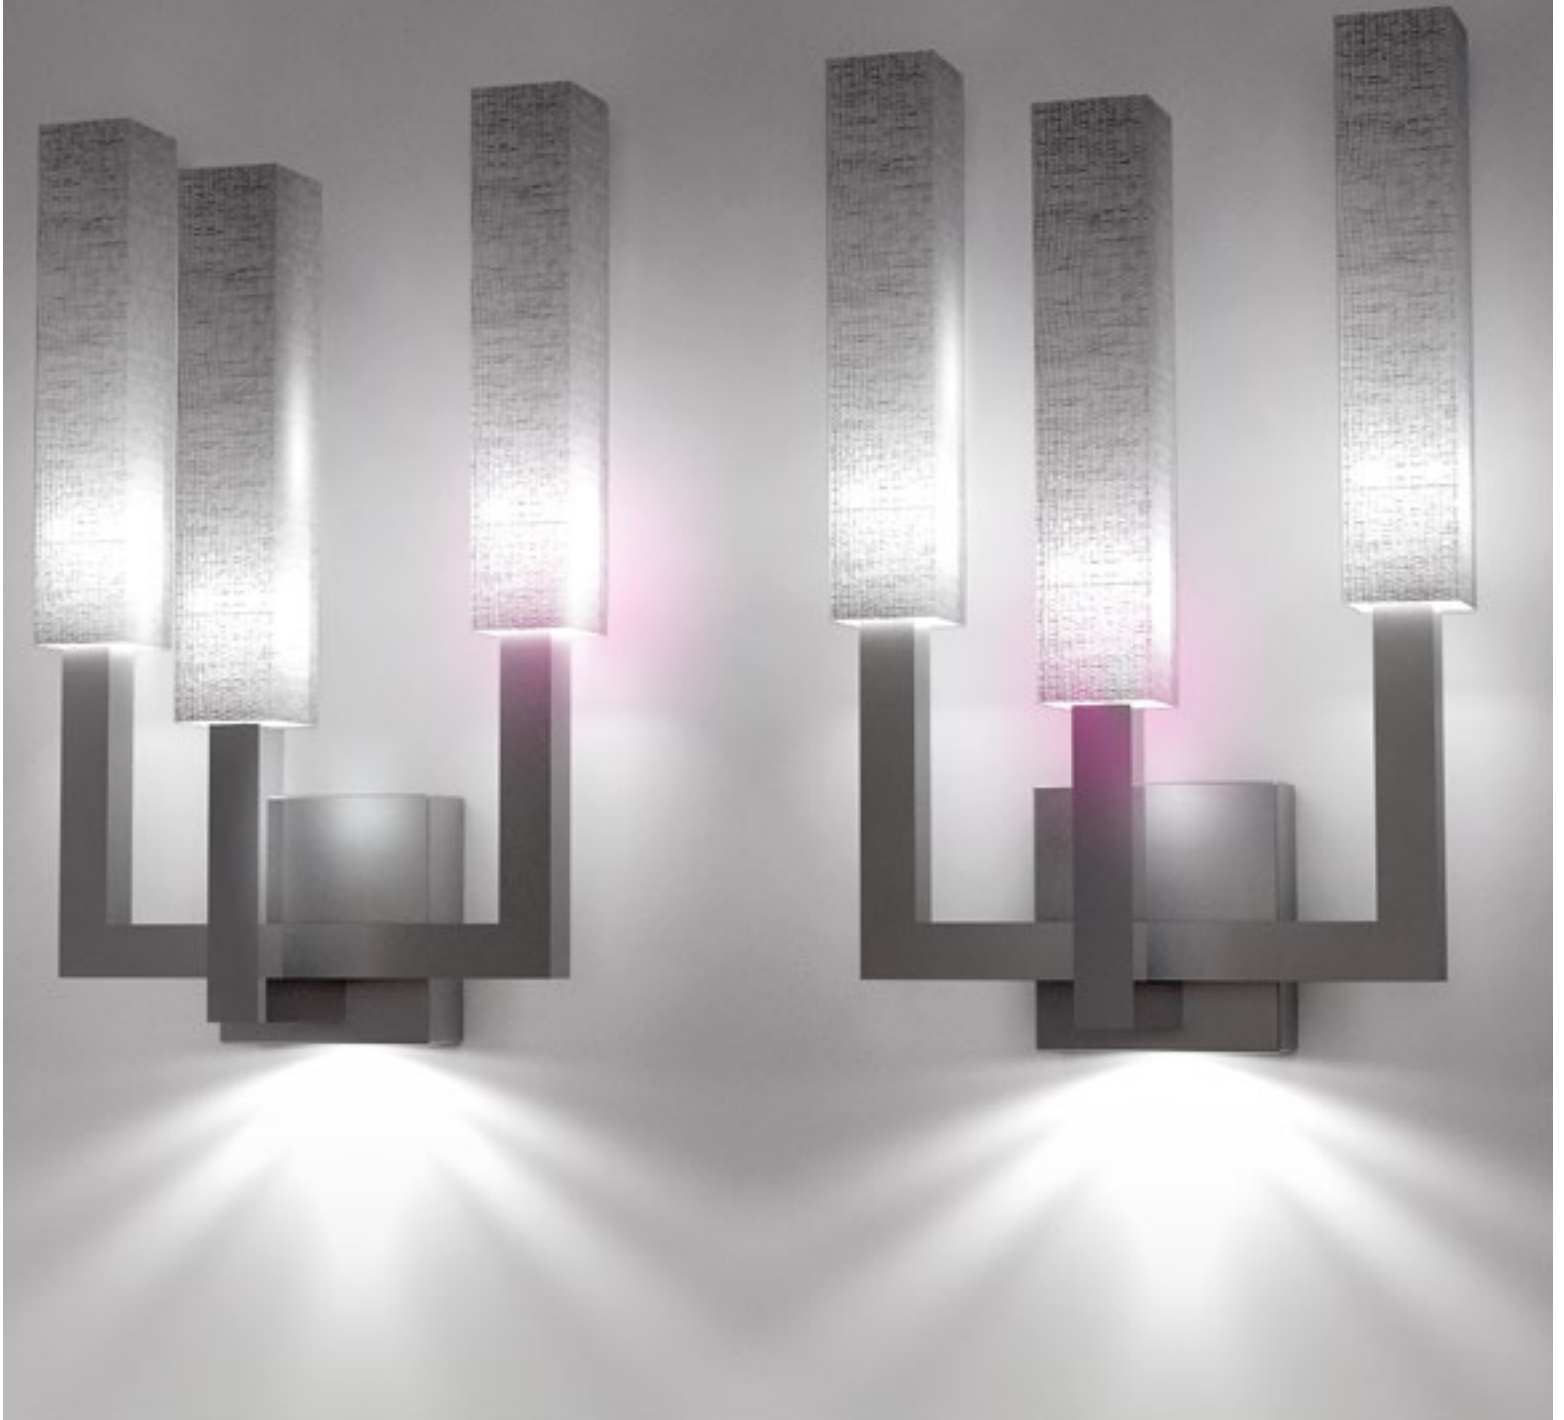

21.7777
LINEA-16

83 x 60 x h. 110 cm
Brass, Fabric
LED

21.7776
LINEA-8

83 x 60 x h. 40 cm
Brass, Fabric
LED

21.7771
LINEA-L

17 x 6 x h. 36 cm
Brass, Fabric
LED

21.7772
LINEA-U

12,4 x 6 x h. 36 cm
Brass, Fabric
LED

21.7773
LINEA-E

21 x 6 x h. 38 cm
Brass, Fabric
LED

21.7775
LINEA-0

30 x 8,5 x h. 22,5 cm
Brass, Fabric, Crystal
LED

21.7774
LINEA-V

18 x 8,5 x h. 45 cm
Brass, Fabric
LED

21.3333
TRIANGLES

ø 96 x h. 240 cm
Brass, Glass
LED