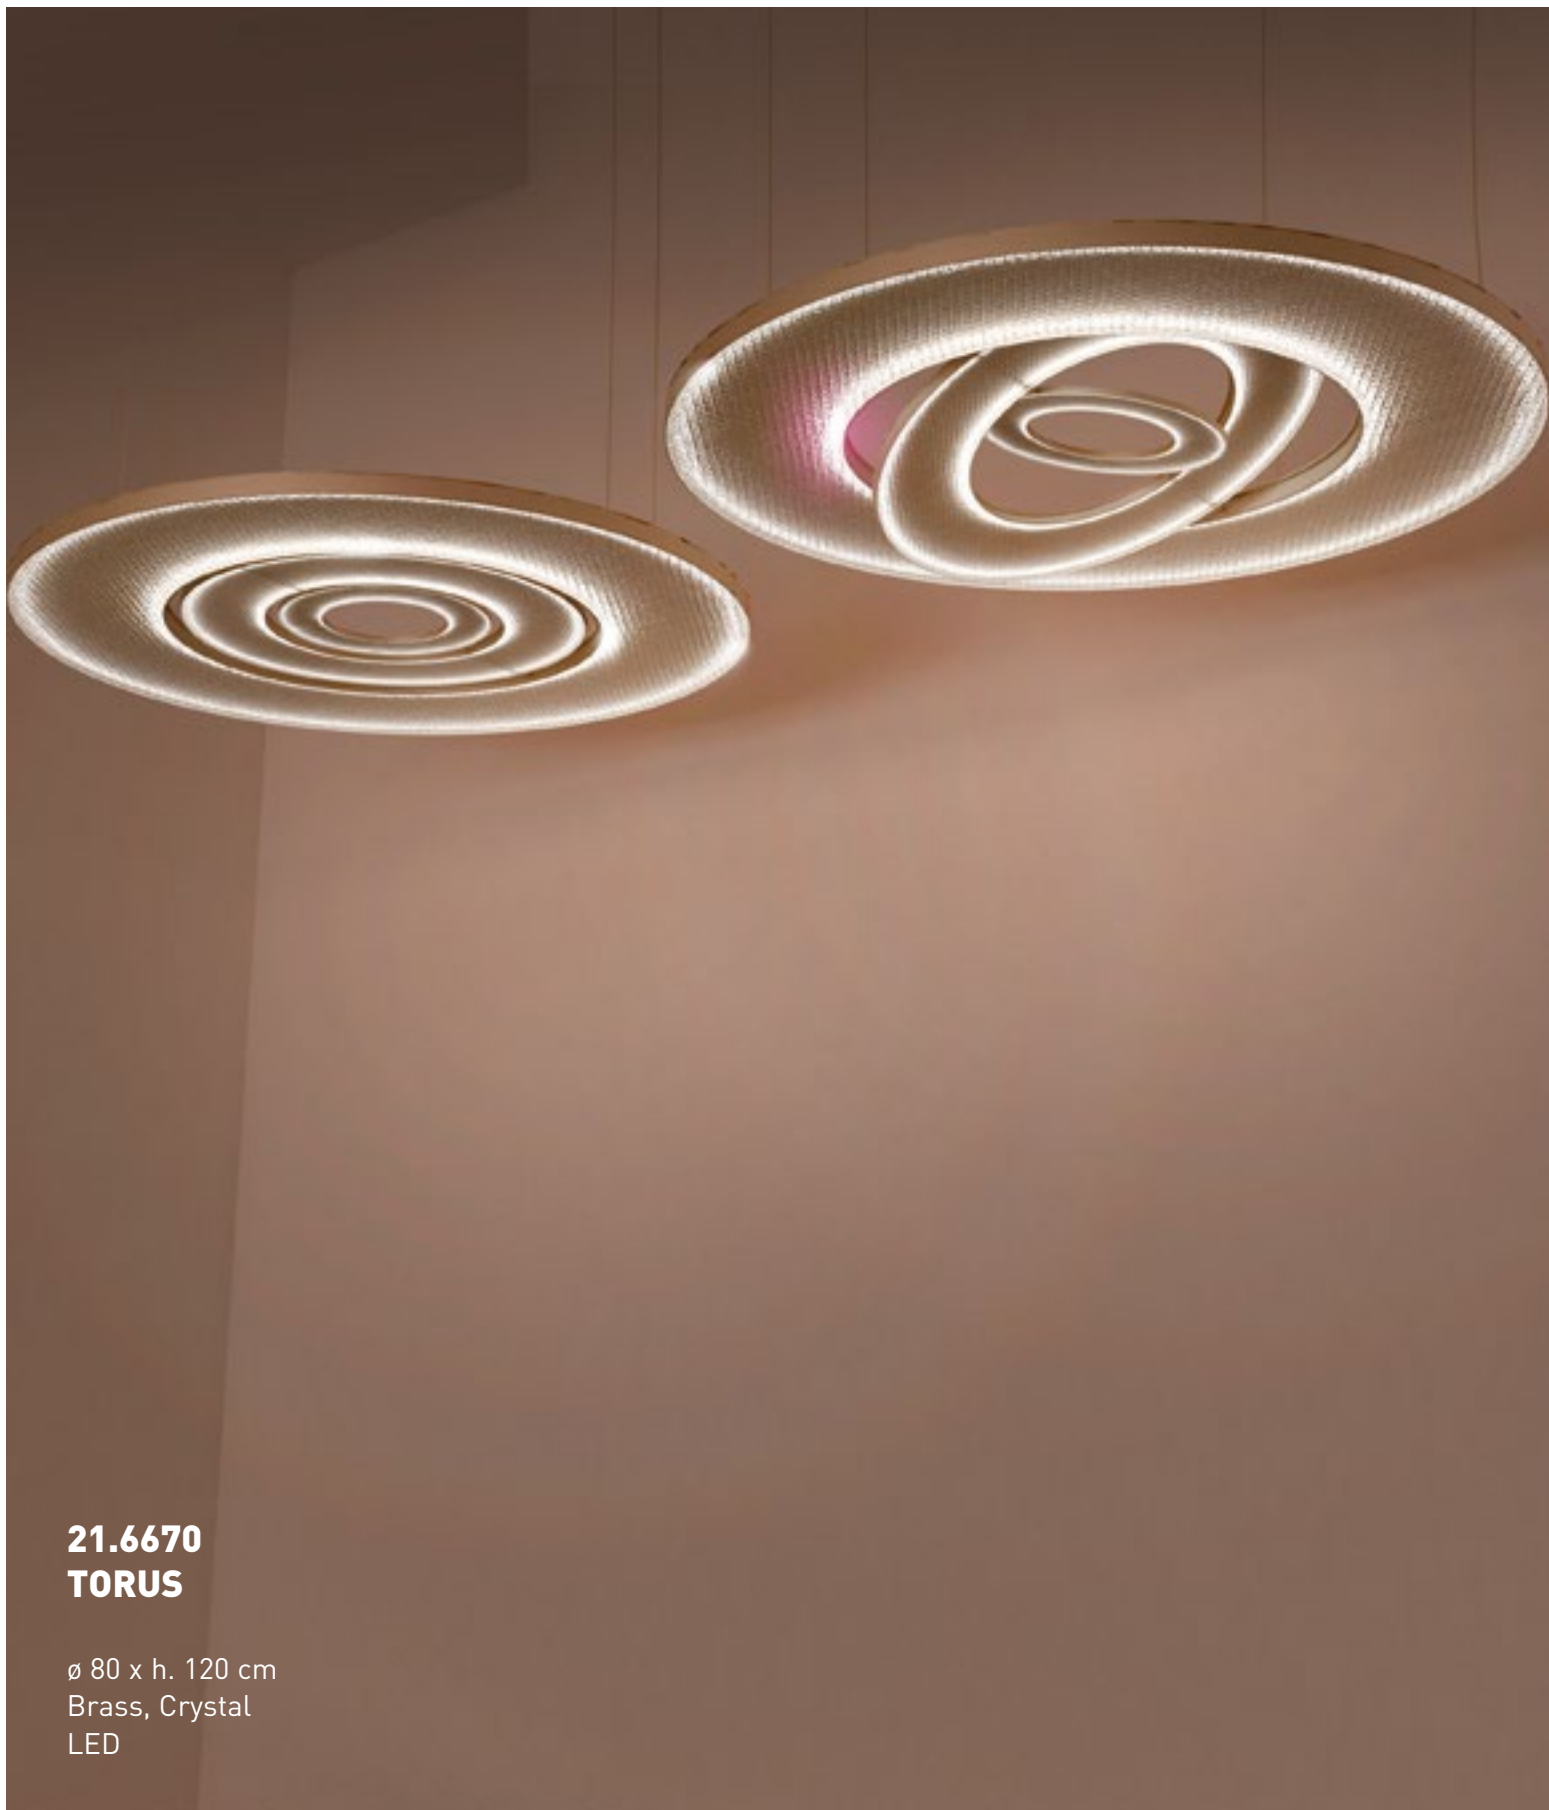

51 x 51 x h. 42 cm
Brass, Marble, Fabric
LED
Dimmable

21.8885
OPEN CIRCLE

20 x 28 x h. 42 cm
Brass, Marble, Fabric
LED

21.4444
SPHERE

ø 80 x h. 100 cm
Iron, Crystal
LED

21.9912
LINEA

160 x 23,5 x h. 134 cm
Iron, Crystal
LED

21.7773
LINEA-E

21 x 6 x h. 38 cm
Brass, Fabric
LED

21.7775
LINEA-0

30 x 8,5 x h. 22,5 cm
Brass, Fabric, Crystal
LED

21.7774
LINEA-V

18 x 8,5 x h. 45 cm
Brass, Fabric
LED

21.3333
TRIANGLES

ø 96 x h. 240 cm
Brass, Glass
LED

21.2220
U-TAPE

112 x 12 x h. 100 cm
Brass
LED

21.2223
MODULAR-0

30 x 25 x h. 160 cm
Iron, Fabric
LED
Dimmable

21.2224
MODULAR-O

15 x 15 x h. 12 cm each
Iron, Fabric
LED
Dimmable

21.6660
DECO SPHERE

ø 44 x h. 70 cm
Iron, Glass, Fabric
LED

21.6670
TORUS

ø 80 x h. 120 cm
Brass, Crystal
LED

21.2225
CIRCLE EGG

65 x 6 x h. 65 cm
Brass, Marble, Crystal
LED

21.2320
TWIRL

ø min 20 cm
ø max 120 cm
h. 120 cm
Brass, Plexy
LED

21.2410
LINEAR SEED

125 x 15 x h. 120 cm
Brass, Glass
LED