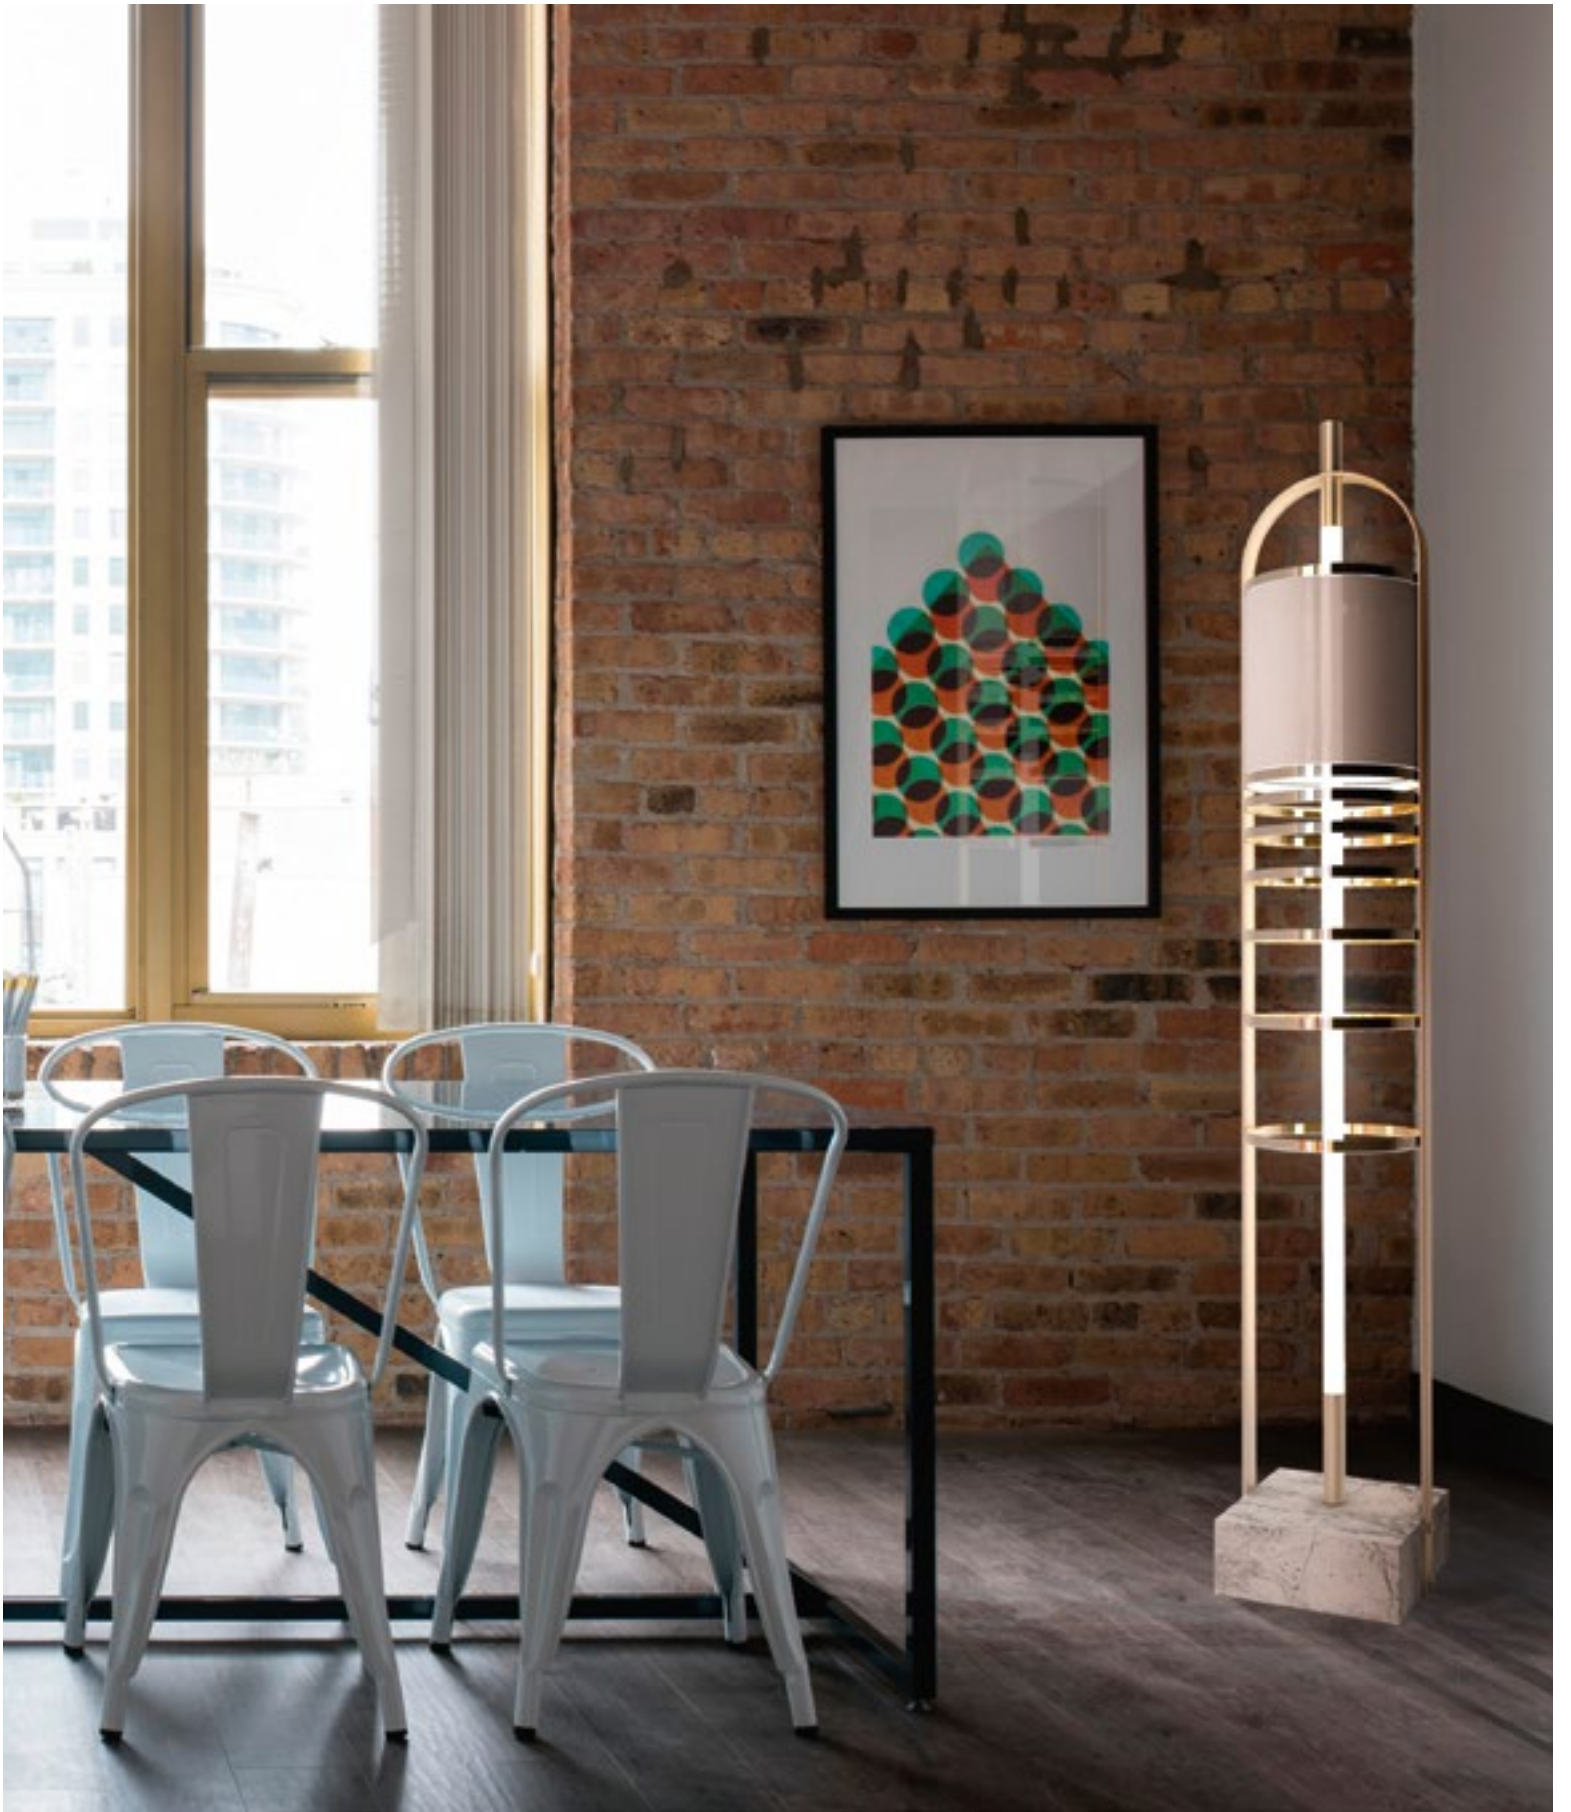

51 x 51 x h. 42 cm
Brass, Marble, Fabric
LED
Dimmable

21.8885
OPEN CIRCLE

20 x 28 x h. 42 cm
Brass, Marble, Fabric
LED

21.4444
SPHERE

ø 80 x h. 100 cm
Iron, Crystal
LED

21.9912
LINEA

160 x 23,5 x h. 134 cm
Iron, Crystal
LED

21.7773
LINEA-E

21 x 6 x h. 38 cm
Brass, Fabric
LED

21.7775
LINEA-0

30 x 8,5 x h. 22,5 cm
Brass, Fabric, Crystal
LED

21.7774
LINEA-V

18 x 8,5 x h. 45 cm
Brass, Fabric
LED

21.3333
TRIANGLES

ø 96 x h. 240 cm
Brass, Glass
LED

21.3335
SPIRAL

ø 80 x h. 240 cm
Brass, Crystal
LED

21.1112
CAPSULE

30 x 30 x h. 160 cm
Brass, Plexy
LED
Dimmable

21.1111
TUBE-S

ø 40 x h. 146 cm
Stell, Plexy, Iron
LED
Dimmable

21.2121
DOME

ø min 20 cm
ø max 60 cm
Iron
LED