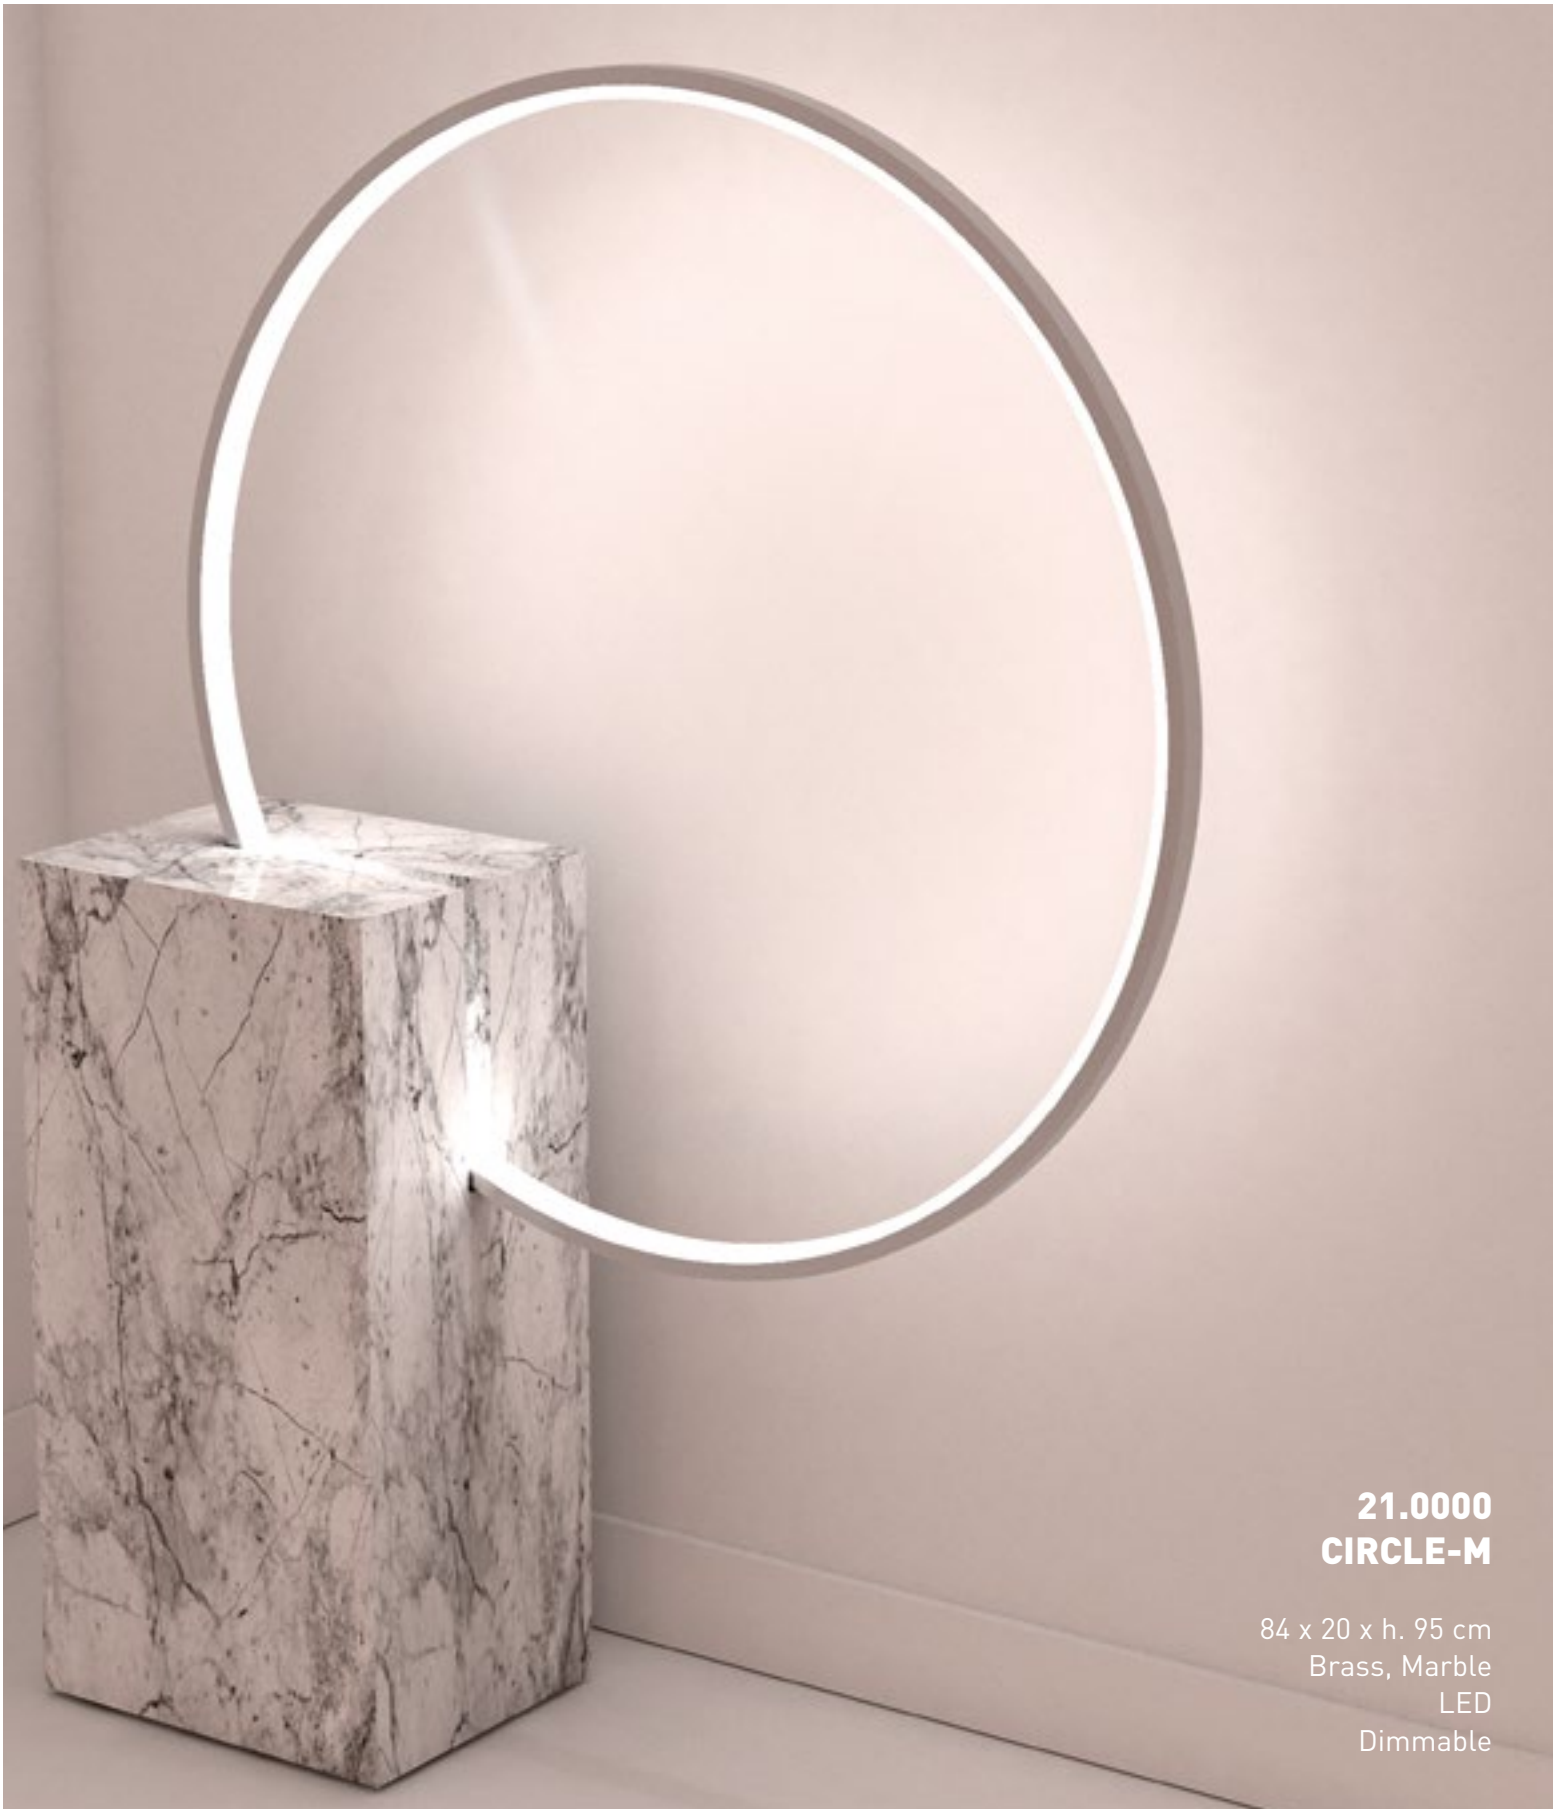

19,5 x 20,5 x h. 59,5 cm
Iron, Metal Fabric
LED

21.0000
CIRCLE-M

84 x 20 x h. 95 cm
Brass, Marble
LED
Dimmable

**21.0001
SQUARE**

99 x 20 x h. 124 cm
Brass, Marble
LED
Dimmable

21.0002
CIRCLE 2

95 x 65 x h. 116 cm
Brass, Marble
LED
Dimmable