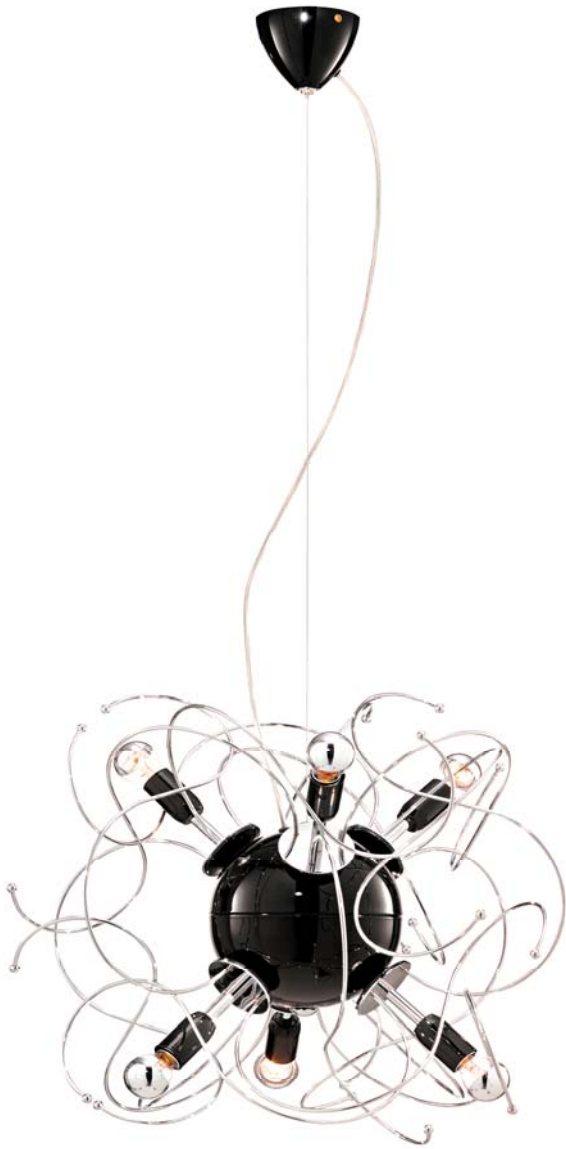

229/S6

Silver + Black paint
Max.6x60W E14 230V
d.54 h.130 cm.