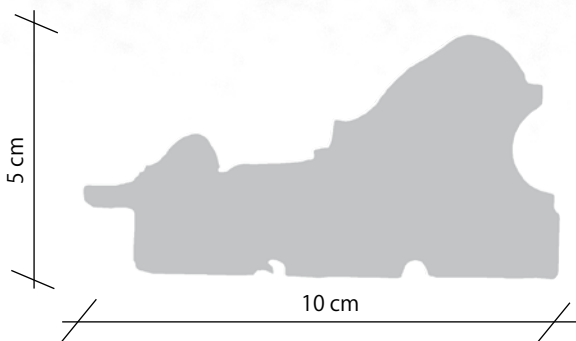

392 GOLD - 392 SILVER
Disponibile per cornici su misura
Frames available on size