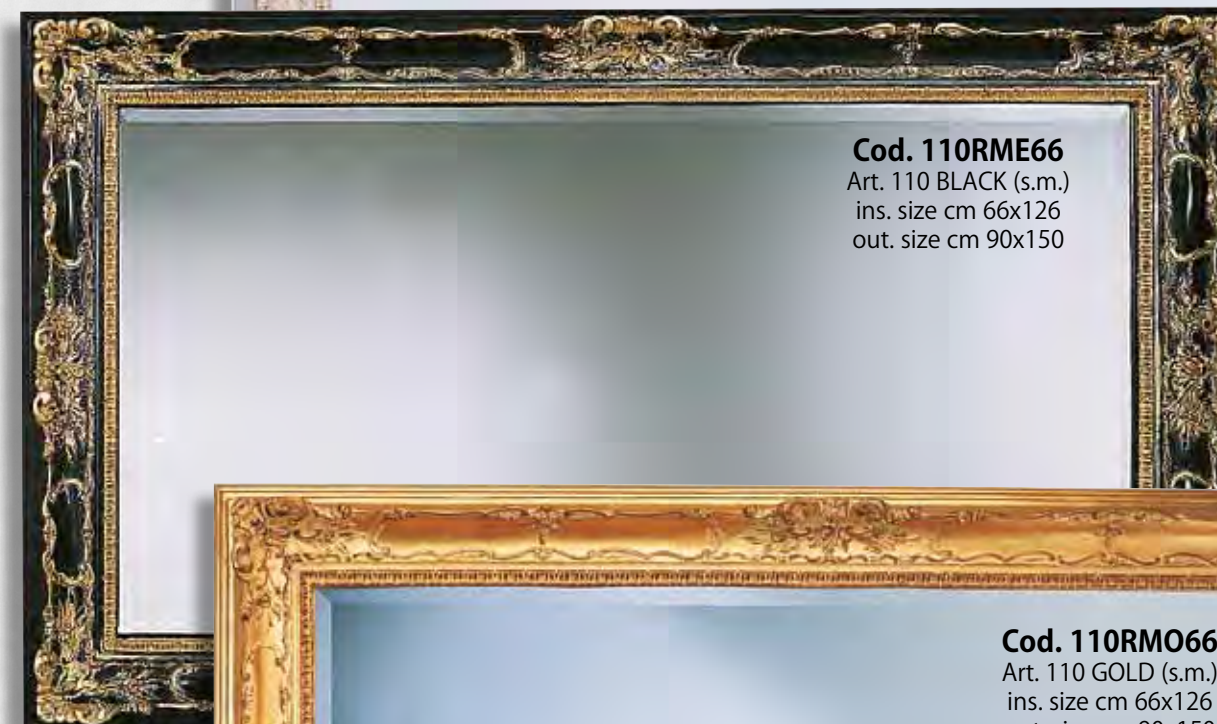

Cod. 110RMO66
Art. 110 GOLD (s.m.)
ins. size cm 66x126
out. size cm 90x150

Cod. 110RME66
Art. 110 BLACK (s.m.)
ins. size cm 66x126
out. size cm 90x150