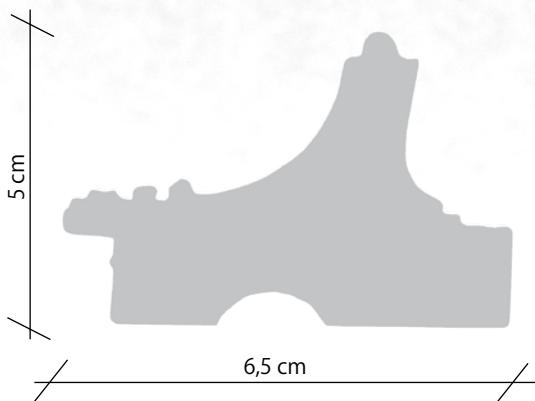

273 GOLD - 273 SILVER
Disponibile per cornici su misura
Frames available on size