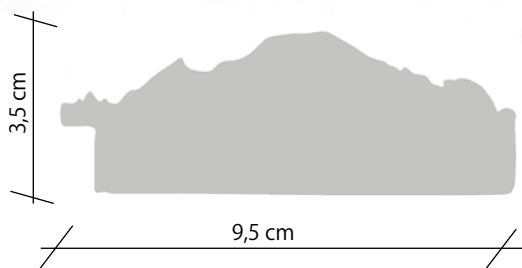

331 GOLD - 331 SILVER
Disponibile per cornici su misura
Frames available on size

203