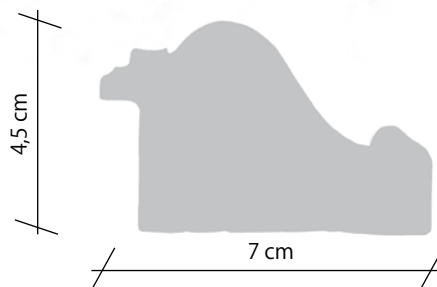

Cod. 556RMK468

Art. 556 SILV/GOLD rett. (s.m.)
ins. size cm 48x68 - out. size cm 61x81

556 SILVER GOLD
Disponibile per cornici su misura
Frames available on size