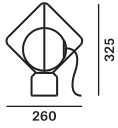

Marble Bases

satinated Carrara
satinated nero marquinia

Cables with small button dimmer

white
light grey
black

PC1051
Jack O'Lantern Small
TABLE

PC1095
Jack O'Lantern Small
SINGLE PENDENT SPHERE

PC1101
Jack O'Lantern Small
SINGLE PENDENT FRAME