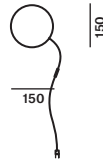

PC1051
Jack O'Lantern Small
TABLE

PC1095
Jack O'Lantern Small
SINGLE PENDENT SPHERE

PC1101
Jack O'Lantern Small
SINGLE PENDENT FRAME

PC1103
Jack O'Lantern Small
DOUBLE PENDENT FRAME

PC1104
Jack O'Lantern Small
TRIPLE PENDENT FRAME

PC1096
Jack O'Lantern Small
SINGLE WALL SPHERE

PC1105
Jack O'Lantern Small
SMALL WALL FRAME SET OF 5

The Jack O'Lantern collection by designer Lucie Koldova offers a high degree of variability and provide space to create lighting compositions based on personal preference. The glass sphere is an integral component of the Jack O'Lantern Pendant light and cannot be order separately. While the spheres must always be placed in metal frames, single frame can be hung empty in vertical arrangements with another frame and sphere.

In case of Jack O'Lantern Small Pendant or Wall a client is supposed to order frame and glass sphere separately. There doesn't exist just one PC code denoting Jack O'Lantern Pendant(/Wall). To demonstrate this situation please see the example below: