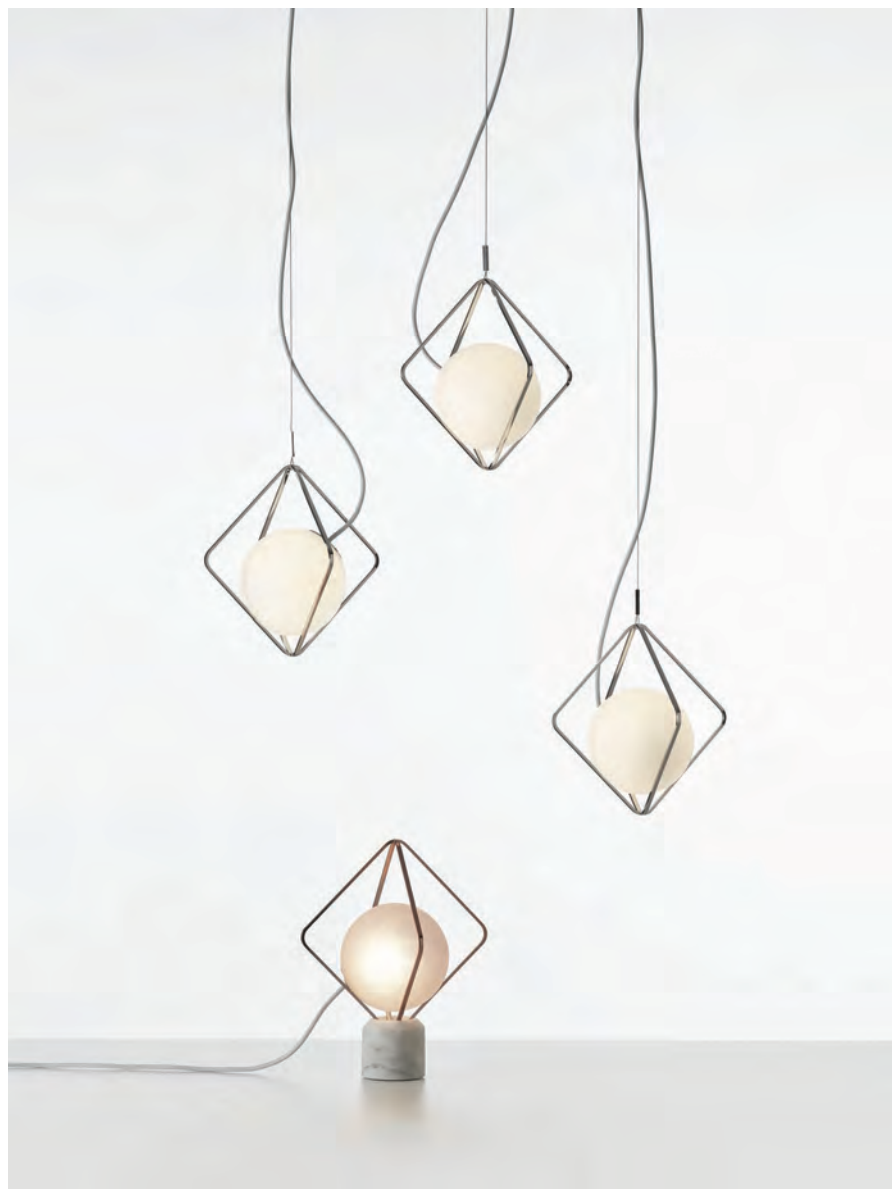

Glass Colour

Smoke grey transparent acid etched
Light pink transparent acid etched
Triplex opal acid etched

Frames

copper liquid metal coating
black chrome liquid metal coating
chrome liquid metal coating

PC1103
Jack O'Lantern Small
DOUBLE PENDENT FRAME

PC1104
Jack O'Lantern Small
TRIPLE PENDENT FRAME

PC1096
Jack O'Lantern Small
SINGLE WALL SPHERE

PC1105
Jack O'Lantern Small
SMALL WALL FRAME SET OF 5

The Jack O'Lantern collection by designer Lucie Koldova offers a high degree of variability and provide space to create lighting compositions based on personal preference. The glass sphere is an integral component of the Jack O'Lantern Pendant light and cannot be order separately. While the spheres must always be placed in metal frames, single frame can be hung empty in vertical arrangements with another frame and sphere.

In case of Jack O'Lantern Small Pendant or Wall a client is supposed to order frame and glass sphere separately. There doesn't exist just one PC code denoting Jack O'Lantern Pendant(/Wall). To demonstrate this situation please see the example below:

KNOT TABLE PC1078

by Chiaramonte Marin

Diffuser - triplex opal inside amber to deliver warmer light, matte

Glass Colour

smoke brown transparent
smoke grey transparent
opaline
transparent

Surface Finish

copper
brass
chrome black
brushed stainless steel