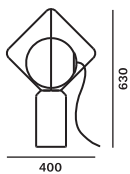

Marble Bases

satinated Carrara
satinated nero marquina

Cables with small button dimmer

white
light grey
black

PC1086

Jack O'Lantern Large
TABLE

PC1082

Jack O'Lantern Large
PENDENT