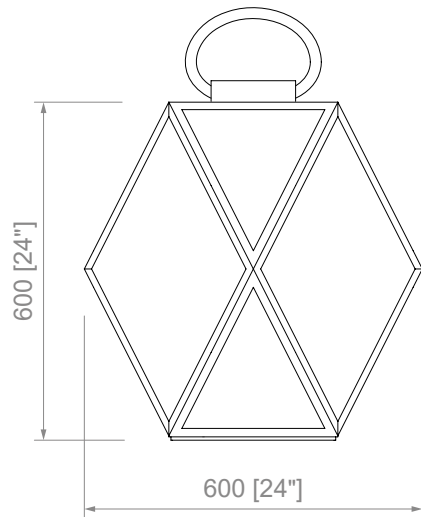

MUSE
OUTDOOR
Light Blue & White

Small
Medium
Large

Small Battery

Medium

Large

MUSE OUTDOOR

Battery version
or wired version

LIGHT UP YOUR
OUTDOOR MOMENTS