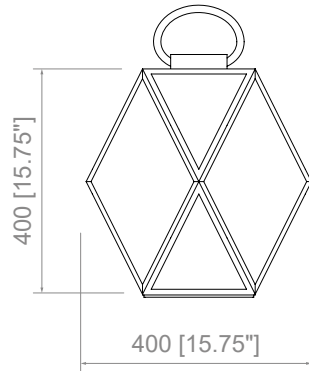

MUSE
OUTDOOR
Light Blue & White

Small
Medium
Large

Small Battery

Medium

Large

MUSE OUTDOOR

Battery version
or wired version

LIGHT UP YOUR
OUTDOOR MOMENTS