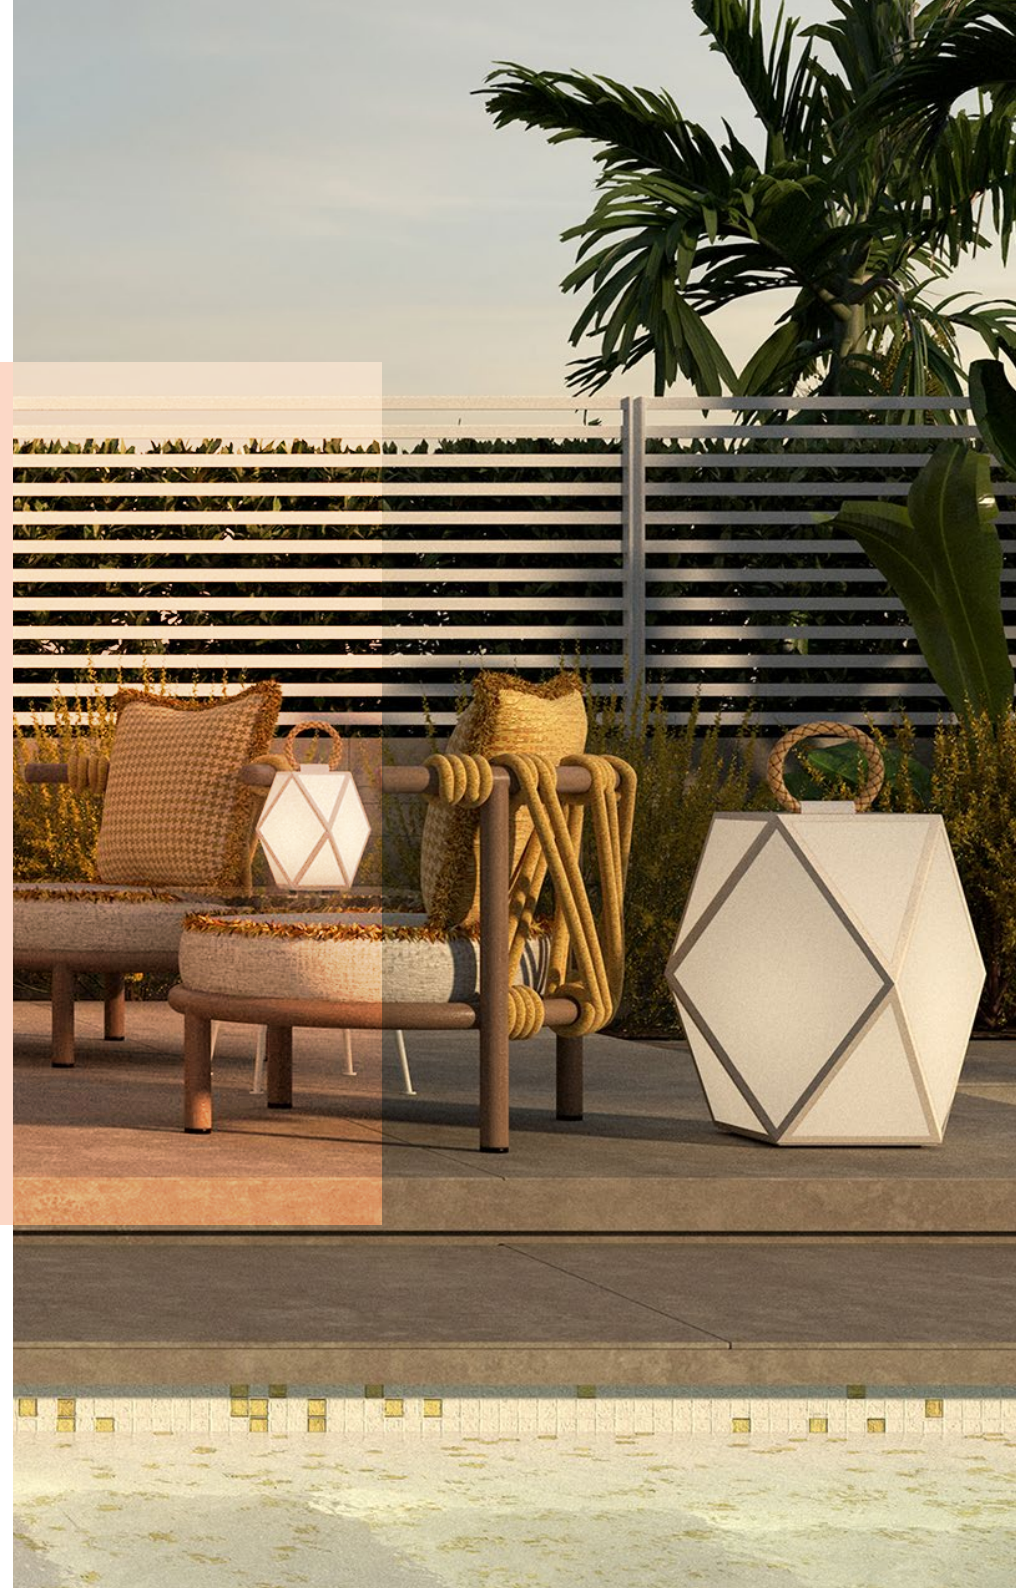

LIGHT UP YOUR OUTDOOR MOMENTS

SPRING/SUMMER 2021

MOODBOARD

#outdoormoments

MUSE
OUTDOOR
Champagne & Burgundy

Small
Medium
Large

MUSE
OUTDOOR
White & Mustard

Small
Medium
Large

MUSE
OUTDOOR
Light Blue & White

Small
Medium
Large

Small Battery

Medium

Large

MUSE OUTDOOR

Battery version
or wired version

LIGHT UP YOUR
OUTDOOR MOMENTS