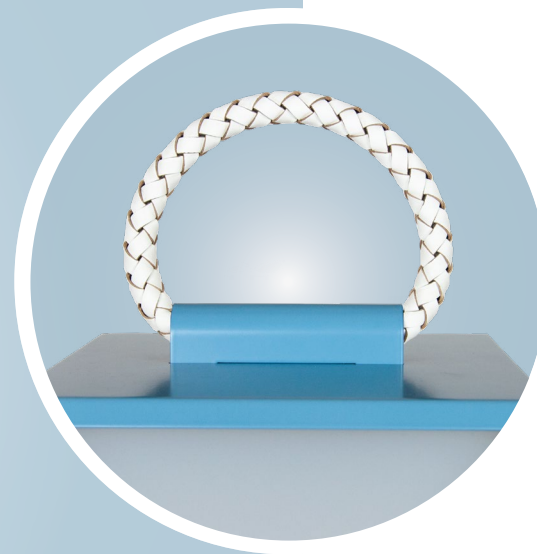

LIGHT UP YOUR OUTDOOR MOMENTS

SPRING/SUMMER 2021

MOODBOARD

#outdoormoments

MUSE
OUTDOOR
Champagne & Burgundy

Small
Medium
Large

MUSE
OUTDOOR
White & Mustard

Small
Medium
Large

MUSE
OUTDOOR
Light Blue & White

Small
Medium
Large

Small Battery

Medium

Large

MUSE OUTDOOR

Battery version
or wired version

LIGHT UP YOUR
OUTDOOR MOMENTS