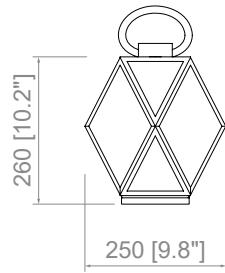

MUSE
OUTDOOR
Light Blue & White

Small
Medium
Large

Small Battery

Medium

Large

MUSE OUTDOOR

Battery version
or wired version

LIGHT UP YOUR
OUTDOOR MOMENTS