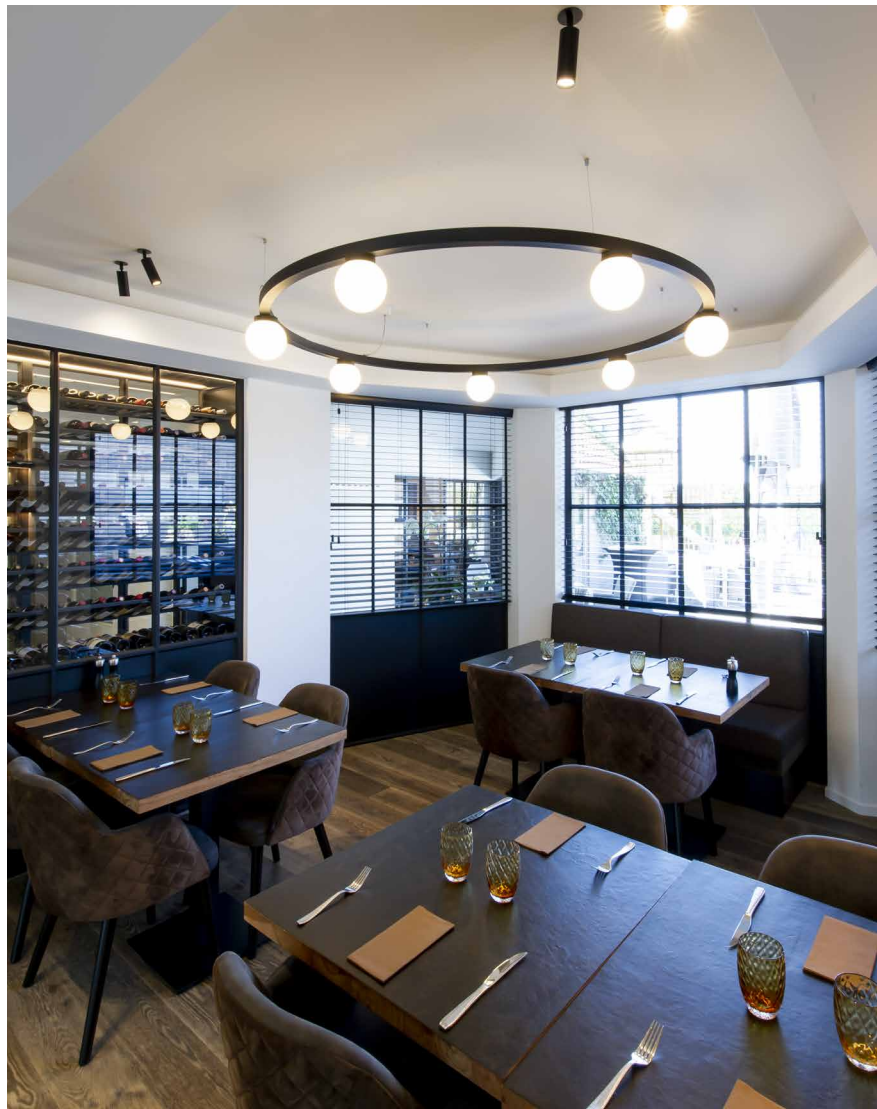

BALLZZZ

design anthony boelaert for dark

Flanders Insurance _ Anthony Boelaert

BALLZZZ ONE 950
1913-BB-90600H-DD-K

— 950 —

BALLZZZ ONE 1200
1915-BB-90600H-DD-K

— 1200 —

BALLZZZ ONE 1500
1916-BB-90600H-DD-K