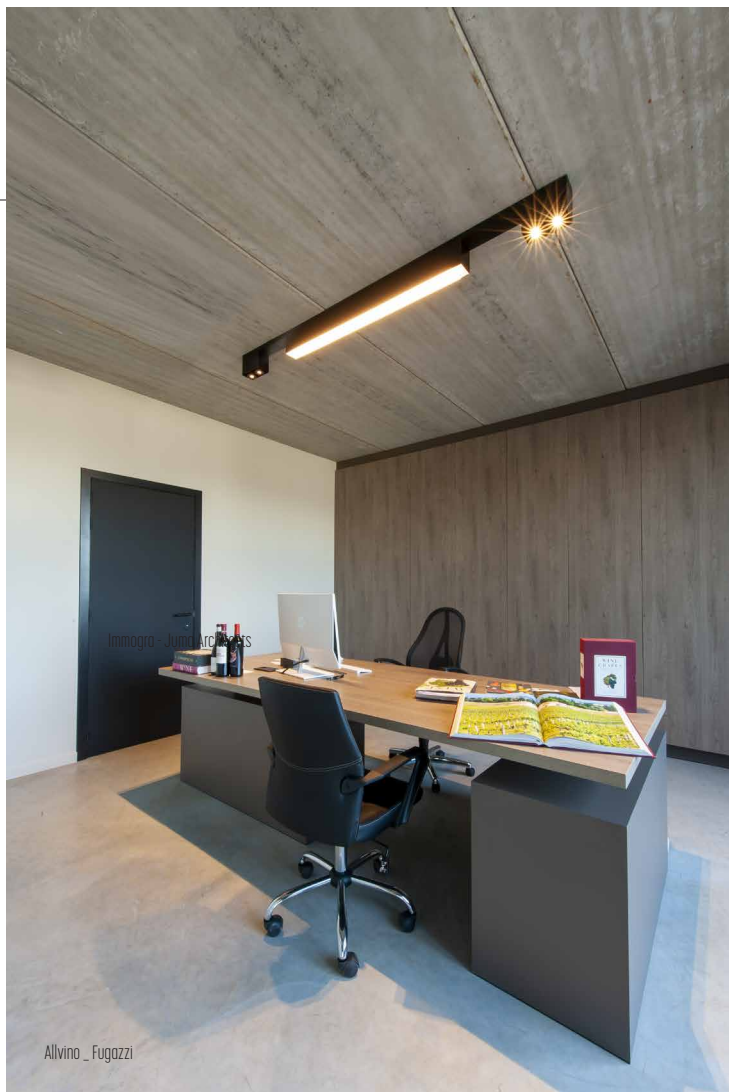

Alvino_Fugozzi