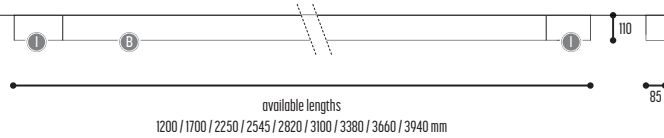

PC-Alu

METROLINE BOX

design dark studio for dark

METROLINE BOX S

AAAA-BB-13-DD-K-J-234H

METROLINE BOX

AAAA-BB-13-00-K-J-234H

- 1550 mm METROLINE BOX 1
- 2050 mm METROLINE BOX 5
- 2600 mm METROLINE BOX 7
- 2895 mm METROLINE BOX 8
- 3170 mm METROLINE BOX 9
- 3450 mm METROLINE BOX 10
- 3730 mm METROLINE BOX 11
- 4010 mm METROLINE BOX 12