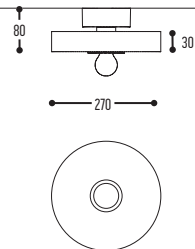

ROND-L 2
1249-BB(B)-001-II(I)