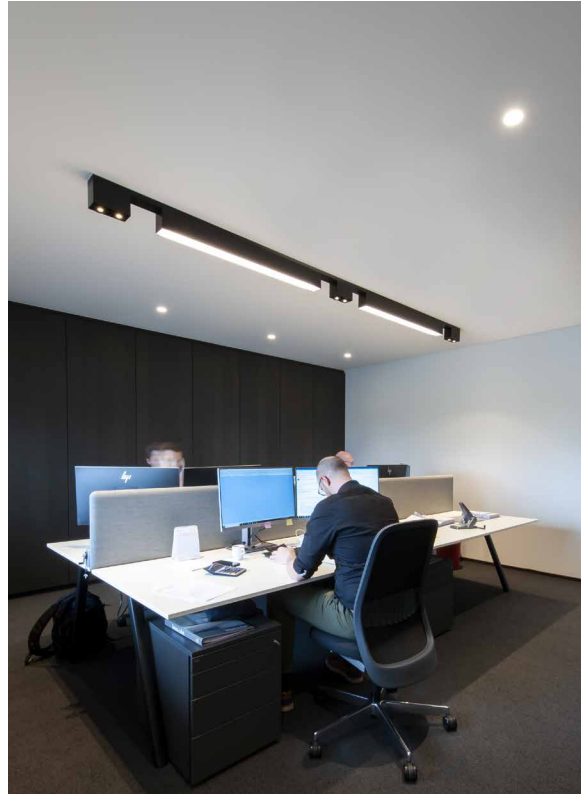

SPAZE 5 S
1297-BB-13-01-K-J-234H-III(I)