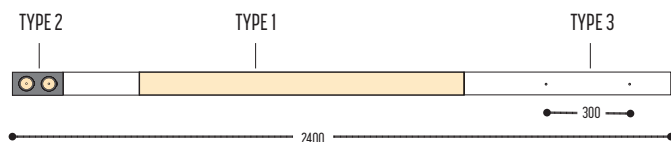

SPAZE 9
1509-BB-13-K-J-234H-II(I)-N

TYPE 1	BB	COLORS	02	Black	
			03	White	
	CC	LED	13	>90 CRI • 3910 Lm / 25,9 W / 3000 K	
	K	DRIVER	0	Non dimmable (intern)	
2			Dimmable 1-10 V (intern)		
3			Dali (intern)		
J	DIFFUSER	0	Opal		
		1	Prismatic		
TYPE 2	E	LED	2	>90 CRI • 2x 1000 Lm / 350 mA / 9 W	
	GG	REFLECTOR	34	34°	
			2	2700 K	
	H	COLOR. TEMP.	3	3000 K	
II(I)			COLORS	02	Black
	03	White			
	101	Soft Pink			
	103	Soft Blue			
	104	Soft Green			
	124	Kaki			
	140	Old Pink			
	141	Terracotta Red			
	142	Oxide Red			
	111	Brass Finish			
	112	Gold Finish			
	137	Bronze Finish			
				RAL color on request	
TYPE 3	N	MODULE TUKI	1	2x TUKI 60 S / Black 36° / 900 Lm	
		MODULE COOLFIN	2	2x COOLFIN S / Black 40° / 1300 Lm	
		MODULE BANGSTER	3	2x BANGSTER HOODY S - Ø200mm / Black / 600 Lm	
		4	2x BANGSTER HOODY S - Ø200mm / Brass / 600 Lm		

PC-Alu