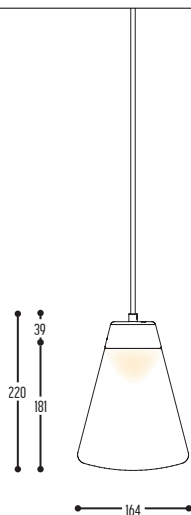

CUP CAKE KATHY S

1067-BB(B)-804002-DD
1067-BB(B)-80600H-DD-K