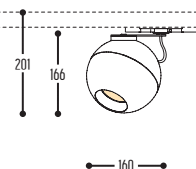

Lampbase is standard matt black for all spheres; matt white for white spheres.

12-25 TRACK S
462-BB(B)-CCC-DD

12-25 TRACK S LED
462-BB(B)-EFFGGH-DD-K

12-25 TRACK
461-BB(B)-CCC-00

12-25 TRACK LED
461-BB(B)-EFFGGH-00-K