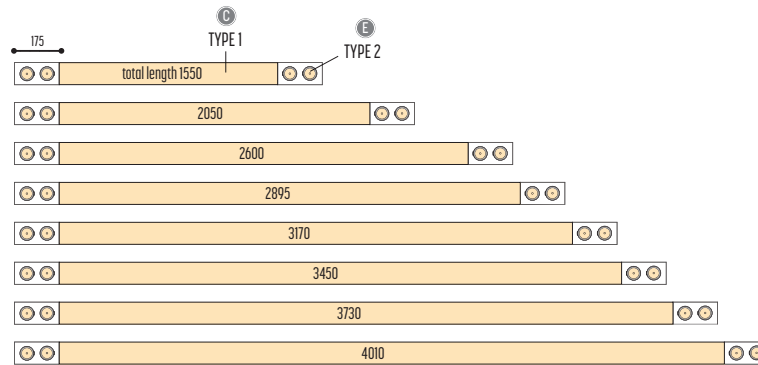

PC-Alu

METROLINE BOX

design dark studio for dark

METROLINE BOX S

AAAA-BB-13-DD-K-J-234H

METROLINE BOX

AAAA-BB-13-00-K-J-234H

- 1550 mm METROLINE BOX 1
- 2050 mm METROLINE BOX 5
- 2600 mm METROLINE BOX 7
- 2895 mm METROLINE BOX 8
- 3170 mm METROLINE BOX 9
- 3450 mm METROLINE BOX 10
- 3730 mm METROLINE BOX 11
- 4010 mm METROLINE BOX 12