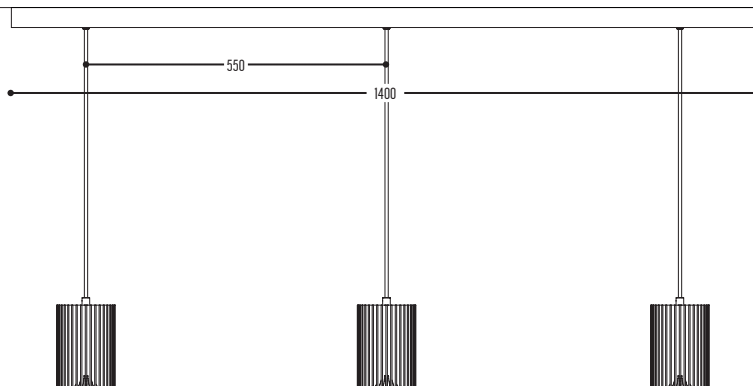

COOLFIN S

834-BB-065-DD-(I)
834-BB(B)-EFFGGH-DD-(I)-K

92

COOLFIN S2

825-BB-065-DD-(I)
825-BB(B)-EFFGGH-DD-(I)-K

COOLFIN 3P

992-BB-065-DD-(I)
992-BB(B)-EFFGGH-DD-(I)-K

BB(B)	COLORS	02		Black			
		03		White			
					RAL color on request		
CCC	TYPE		065		GU10	LED QPAR20 (MAX 50 W)	
					GU10	LED (MAX 7,5 W)	
EFF	CRI • LUMENOUTPUT	910	>90 CRI • 1100 Lm / 250 mA / 8,3 W				
		915	>90 CRI • 1500 Lm / 350 mA / 11,6 W				
		920	>90 CRI • 2100 Lm / 500 mA / 17 W				
GG	REFLECTOR	40	40°				
		60	60°				
		2	2700K				
H	COLOR TEMP.	3	3000K				
		4	4000K				
		DD	SUSP. CABLE	01	1,5 m		
02	2,5 m						
I	INSIDE COLOR (optional)	G		Gold			
K	DRIVER	1	No driver				
		0	Non dimmable (intern)				
		2	Dimmable 1-10 V (intern) except				
		3	Dali (intern)			COOLFIN S2 (extern)	
		4	Phase cut (intern)