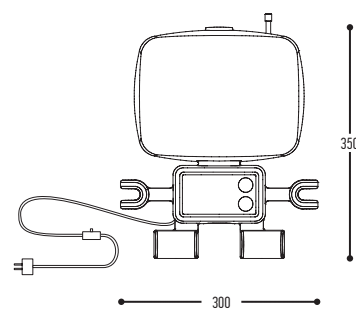

SPACEBOT
900-03-600-00

BB	MATERIAL	03	White (translucent)
CCC	TYPE E14	600	1x LED Candle (5,5 W)

PE-Metal