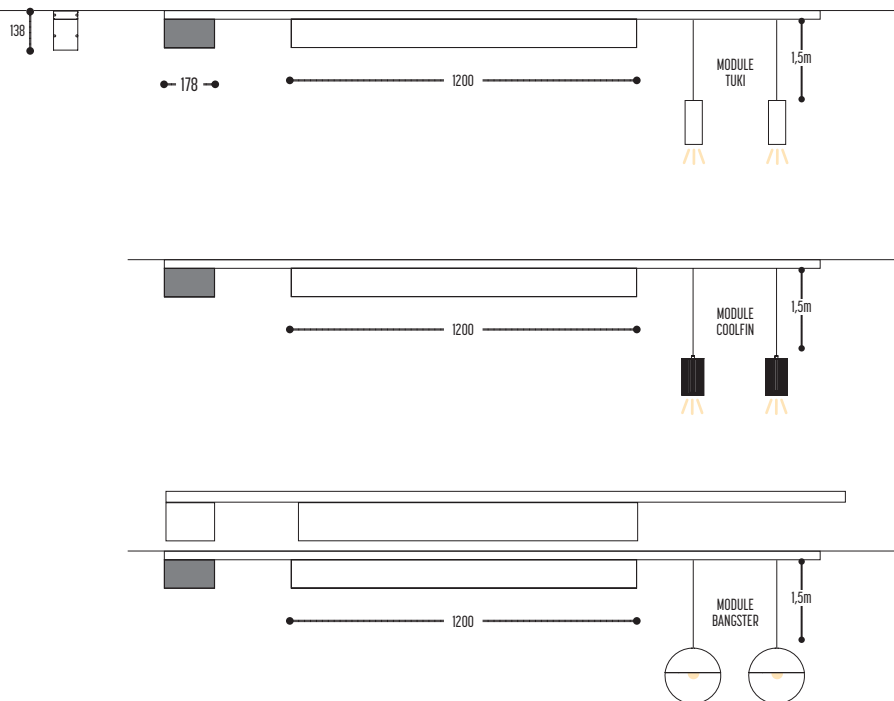

SPAZE 9
1509-BB-13-K-J-234H-II(I)-N

TYPE 1	BB	COLORS	02	Black	
			03	White	
	CC	LED	13	>90 CRI • 3910 Lm / 25,9 W / 3000 K	
	K	DRIVER	0	Non dimmable (intern)	
2			Dimmable 1-10 V (intern)		
3			Dali (intern)		
J	DIFFUSER	0	Opal		
		1	Prismatic		
TYPE 2	E	LED	2	>90 CRI • 2x 1000 Lm / 350 mA / 9 W	
	GG	REFLECTOR	34	34°	
			2	2700 K	
	H	COLOR. TEMP.	3	3000 K	
II(I)			COLORS	02	Black
	03	White			
	101	Soft Pink			
	103	Soft Blue			
	104	Soft Green			
	124	Kaki			
	140	Old Pink			
	141	Terracotta Red			
	142	Oxide Red			
	111	Brass Finish			
	112	Gold Finish			
	137	Bronze Finish			
				RAL color on request	
TYPE 3	N	MODULE TUKI	1	2x TUKI 60 S / Black 36° / 900 Lm	
		MODULE COOLFIN	2	2x COOLFIN S / Black 40° / 1300 Lm	
		MODULE BANGSTER	3	2x BANGSTER HOODY S - Ø200mm / Black / 600 Lm	
		4	2x BANGSTER HOODY S - Ø200mm / Brass / 600 Lm		

PC-Alu