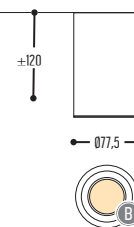

ATSJOEM BOX

IP20 2124-BB-909GGH-K
IP44 2125-BB-909GGH-K