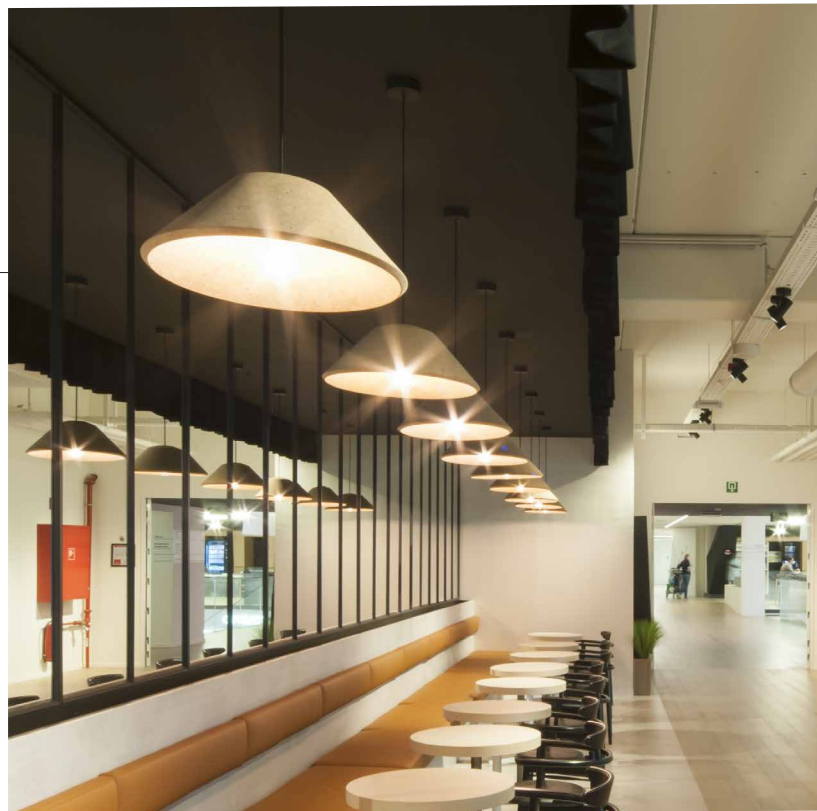

CAPITANO
1086-67-001-DD

BB	COLORS	67	Cork
CCC	TYPE E27	001	LED / Globe (MAX 15 W)
DD	SUSP. CABLE	01	1,5 m
		02	2,5 m

Cork