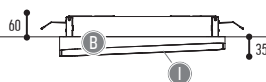

DESIGN PLUS
powered by: **light+building**

EDGAR SQUARE S
942-BB-80900H-DD-I-K

EDGAR SQUARE
940-BB-80900H-00-I-K

304

EDGAR SQUARE BOX
941-BB-80900H-00-I-K

304

BB	COLORS	02	 Black
		03	 White
			RAL color on request
EFF	CRI • LUMENOUTPUT	809	>80 CRI • 1350 Lm / 350 mA / 11,3 W
		809	>80 CRI • 1550 Lm / 500 mA / 13,8 W
GG	REFLECTOR	00	N.A.
H	COLOR TEMP.	3	3000 K
		4	4000 K
DD	SUSP. CABLE	00	N.A.
		02	1,5m
		03	2,5m
I	INSIDE COLOR	B	 Black
		W	 White
		G	 Gold
K	DRIVER	1	No driver
		0	Non dimmable (intern) except for
		2	Dimmable 1-10 V (intern) EDGAR ROUND / SQUARE
		3	Dali (intern) (extern)