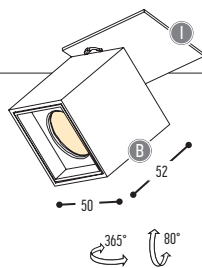

ZQUARE MOVE

928-BB(B)-906GGH-II(I)-K

BB(B)	COLORS	02		Black		
		03		White		
		101		Soft Pink		
		103		Soft Blue		
		104		Soft Green		
		124		Kaki		
		140		Old Pink		
		141		Terracotta Red		
		142		Oxide Red		
		111		Brass Finish		
		112		Gold Finish		
		137		Bronze Finish		
						RAL color on request
EFF	CRI • LUMENOUTPUT	906	>90 CRI • 600 Lm / 350 mA / 6,4 W			
GG	REFLECTOR	22	22°			
		34	34°			
		54	54°			
H	COLOR TEMP.	2	2700 K			
		3	3000 K			
II(I)	COLOR PLATE	02		Black		
		03		White		
		110		Brass		
						RAL color on request
K	DRIVER	1	No driver			
		0	Non dimmable (extern)			
		2	Dimmable 1-10 V (extern)			
		3	Dali (extern)			
		4	Phase cut (extern)			

Alu