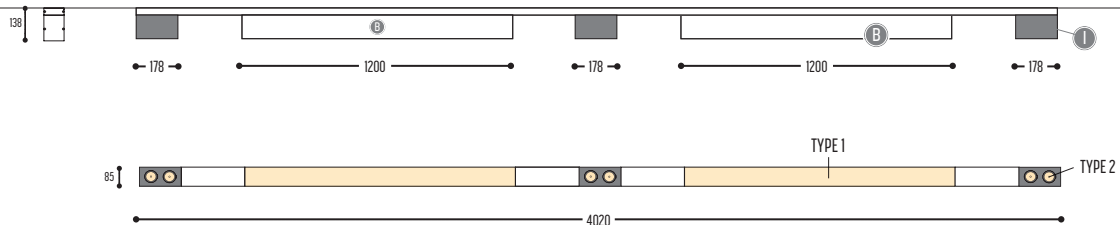

SPAZE 7
1295-BB-13-K-J-234H-II(I)

TYPE 1	BB	COLORS	02	Black
			03	White
	CC	LED	13	>90 CRI • 2x 3910 Lm / 25,9 W / 3000 K
	DD	SUSP. CABLE.	01	1,5 m
K	DRIVER	0	Non dimmable (intern)	
		2	Dimmable 1-10 V (intern)	
		3	Dali (intern)	
J	DIFFUSER	0	Opal	
		1	Prismatic	
TYPE 2	E	LED	2	>90 CRI • 6x 1000 Lm / 350 mA / 9 W
	GG	REFLECTOR	34	34°
	H	COLOR. TEMP.	2	2700 K
			3	3000 K
II(I)	COLORS	02	Black	
		03	White	
		101	Soft Pink	
		103	Soft Blue	
		104	Soft Green	
		124	Kaki	
		140	Old Pink	
		141	Terracotta Red	
		142	Oxide Red	
		111	Brass Finish	
112	Gold Finish			
137	Bronze Finish			
			RAL color on request