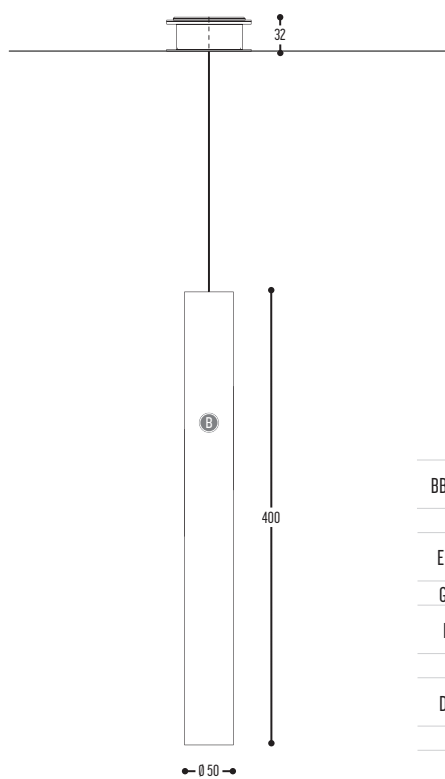

BB(B)	COLORS	02	Black
		03	White
EFF	CRI • LUMENOUTPUT	907	>90 CRI • 1x 780 Lm / 250 mA / 8,7 W
GG	REFLECTOR	47	47°
H	COLOR TEMP.	2	2700K
		3	3000K
DD	SUSP. CABLE	01	1,5 m
K	DRIVER	1	No driver
		0	Non dimmable (intern)
		2	Dimmable 1-10 V (extern)
		3	Dali (extern)
		4	Phase cut (extern)

Alu