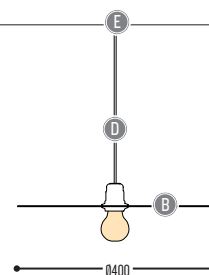

BB(B)	COLORS	02	Black		
		03	White		
		101	Soft Pink		
		103	Soft Blue		
		104	Soft Green		
		124	Kaki		
		140	Old Pink		
		141	Terracotta Red		
		142	Oxide Red		
		110	Brass		
		137	Bronze Finish		
		RAL color on request			
		CCC	TYPE E27	001	LED (MAX 8 W)
		DD	SUSP. CABLE	01	1,5 m
02	2,5 m				
EE	SUSP. KIT	B	Black		
		W	White		

Alu - Brass