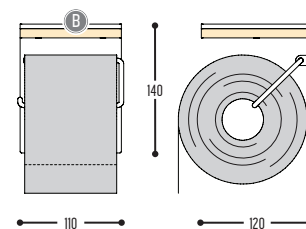

BB(B)	COLORS	02		Black		
		03		White		
		101		Soft Pink		
		103		Soft Blue		
		104		Soft Green		
		124		Kaki		
		140		Old Pink		
		141		Terracotta Red		
		142		Oxide Red		
		112		Gold Finish		
		137		Bronze Finish		
					RAL color on request	
CCCCC	TYPE	300000	3000 K / 3 W incl. non-dim driver			
HH	COLOR TEMP.	WW	Warm white 3000K			

Alu - PMMA