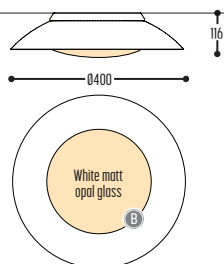

TALORE
2570-BB(B)-813003-K

BB(B)	COLORS	02		Black	
		03		White	
		101		Soft Pink	
		103		Soft Blue	
		104		Soft Green	
		124		Kaki	
		140		Old Pink	
		141		Terracotta Red	
		142		Oxide Red	
		111		Brass Finish	
		112		Gold Finish	
		137		Bronze Finish	
					RAL color on request
EFF	CRI • LUMENOUTPUT	813	>80 CRI • 1350 Lm / 550 mA / 19 W		
GG	REFLECTOR	00	N.A.		
H	COLOR TEMP.	3	3000K		
K	DRIVER	1	No driver		
		0	Non dimmable (intern)		
		2	Dimmable 1-10 V (intern)		
		3	Dali (intern)		

on request: incl. emergency unit 1h + incl emergency battery

Glass - Alu