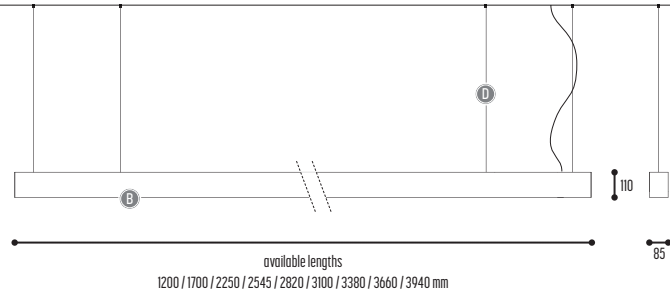

METROLINE

design dark studio for dark

METROLINE S

AAAA-BB-13-DD-K-J

METROLINE

AAAA-BB-13-00-K-J

1200 mm	METROLINE 1	1200
1700 mm	METROLINE 5	1700
2250 mm	METROLINE 7	2250
2545 mm	METROLINE 8	2545
2820 mm	METROLINE 9	2820
3100 mm	METROLINE 10	3100
3380 mm	METROLINE 11	3380
3660 mm	METROLINE 12	3660
3940 mm	METROLINE 13	3940