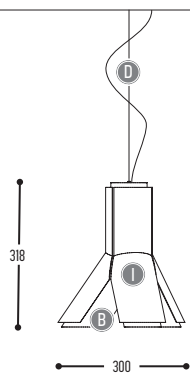

Alu - Glass - Brass

BOKY

design frank janssens for dark

BOKY
820-BB-001-DD-I

BB	COLOR OUTSIDE	03		White
		04		Red
		08		Orange
CCC	TYPE E27	001		LED / Globe (MAX 12 W)
DD	SUSP. CABLE	01	1,5 m	
		02	2,5 m	
I	COLOR SHELLS	B		Black
		W		White
				RAL color on request