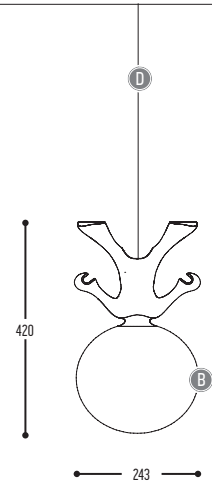

PE-Metal

SPACEWALKER JR

design constantin wortmann for dark

reddot design award
best of the best 2009

SPACEWALKER JR
584-03-600-DD

SPACEWALKER
583-03-600-00

BB	MATERIAL	03	White (translucent)
CCC	TYPE E14	600	 1x LED Candle (5,5 W)
DD	SUSP. CABLE	00	N.A.
		02	2,5 m
		03	5 m