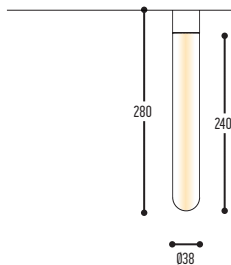

CIGAR 30.6 FIX
2539-BB(B)-90400H-II(I)-K