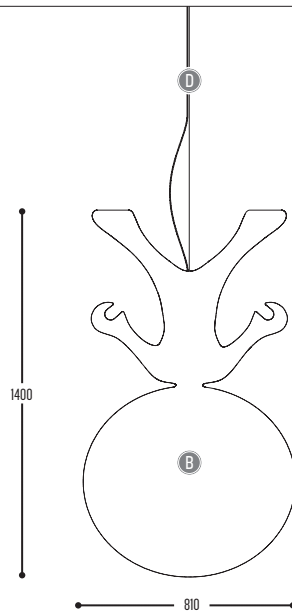

SPACEWALKER

580-03-CCC-DD
580-03-5103-DD-K
580-03-EFF-DD-K

BB	MATERIAL	03	White (translucent)
CCC	TYPE G5	339	T16 (39 W) Non Dim
		340	T16 (39 W) Dim 1-10 V
		341	T16 (39 W) ONE 4 ALL
EFF	CRI • LUMENOUTPUT	510	>90 CRI • 8000 Lm / 480 mA / 75 W
H	COLOR TEMP.	3	3000 K
DD	SUSP. CABLE	00	N.A.
		02	2,5 m
		03	5 m
K	DRIVER	0	Non dimmable (intern)
		2	Dimmable 1-10 V (intern)
		3	Dali (intern)
BB	MATERIAL	03	White (translucent)
EFF	CRI • LUMENOUTPUT	500	RGB
		505	RGBW
DD	SUSP. CABLE	00	N.A.
		02	2,5 m
		03	5 m
K	DRIVER	0	Standalone • remote control (intern)
		3	Dali (intern)
		9	DMX (intern)

PE-Metal