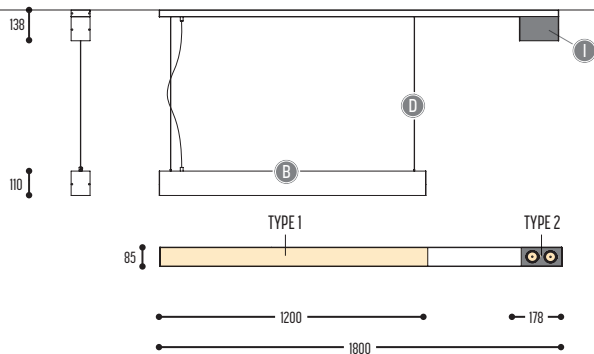

PE-Metal

SPAZE

design anthony boelaert for dark

reddot design award
winner 2017

SPAZE 1 S
1286-BB-13-01-K-J-234H-II(I)

SPAZE 1
1285-BB-13-K-J-234H-II(I)

TYPE 1	BB	COLORS	02	Black
			03	White
	CC	LED	13	>90 CRI • 3910 Lm / 25,9 W / 3000K
	DD	SUSP. CABLE	01	1,5 m
	K	DRIVER	0	Non dimmable (intern)
			2	Dimmable 1-10 V (intern)
			3	Dali (intern)
	J	DIFFUSER	0	Opal
			1	Prismatic
	E	LED	2	>90 CRI • 2x1000 Lm / 350 mA / 9 W
	GG	REFLECTOR	34	34°
	H	COLOR. TEMP.	2	2700 K
			3	3000 K
TYPE 2	II(I)	COLORS	02	Black
			03	White
			101	Soft Pink
			103	Soft Blue
			104	Soft Green
			124	Kaki
			140	Old Pink
			141	Terracotta Red
			142	Oxide Red
			111	Brass Finish
			112	Gold Finish
137	Bronze Finish			
			RAL color on request	