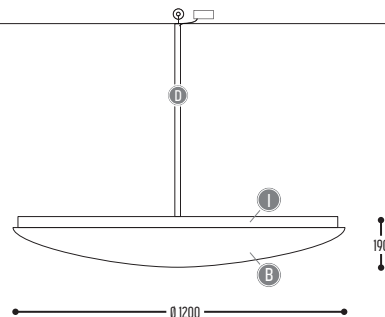

UPFO 120
2180-BB-88800H-DD-(III)-K

BB	COLORS	02		Black
		03		White
EFF	LED	UPFO 80	886	6x >90 CRI • 6300 Lm / 38,9 W
		UPFO 120	888	8x >90 CRI • 8400 Lm / 51,2 W
GG	REFLECTOR	00	N.A.	
H	COLOR TEMP.	2	2700 K	
		3	3000 K	
DD	SUSP. TUBE	01	1,5 m	
(III)	COLORS DETAIL optional	02		Black
		03		White
		111		Brass Finish
K	DRIVER	0	Non dimmable (intern)	
		2	Dimmable 1-10 V (intern)	
		3	Dali (intern)	

Composite - Alu