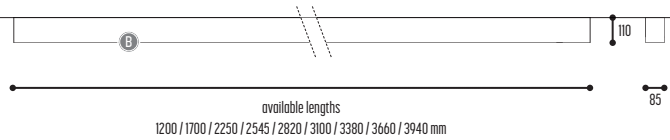

METROLINE

design dark studio for dark

METROLINE S

AAAA-BB-13-DD-K-J

METROLINE

AAAA-BB-13-00-K-J

1200 mm	METROLINE 1	1200
1700 mm	METROLINE 5	1700
2250 mm	METROLINE 7	2250
2545 mm	METROLINE 8	2545
2820 mm	METROLINE 9	2820
3100 mm	METROLINE 10	3100
3380 mm	METROLINE 11	3380
3660 mm	METROLINE 12	3660
3940 mm	METROLINE 13	3940