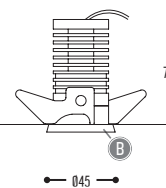

Stainless steel

APETITO

design dark studio for dark

APETITO

IP20 3040-BB-90538H-K

IP44 3041-BB-90538H-K

BB(B)	COLORS	02	Black
		03	White
EFF	CRI • LUMENOUTPUT	905	>90 CRI • 1 x 550 Lm / 180 mA / 6,4 W
GG	REFLECTOR	38	38°
H	COLOR TEMP.	2	2700 K
		3	3000 K
K	DRIVER	1	No driver
		0	Non dimmable (extern)
		2	Dimmable 1-10 V (extern)
		3	Dali (extern)
		4	Phase cut (extern)