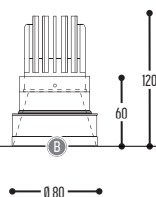

MAGNIFIQUE DEEP
3001-BB(B)-907GGH-K