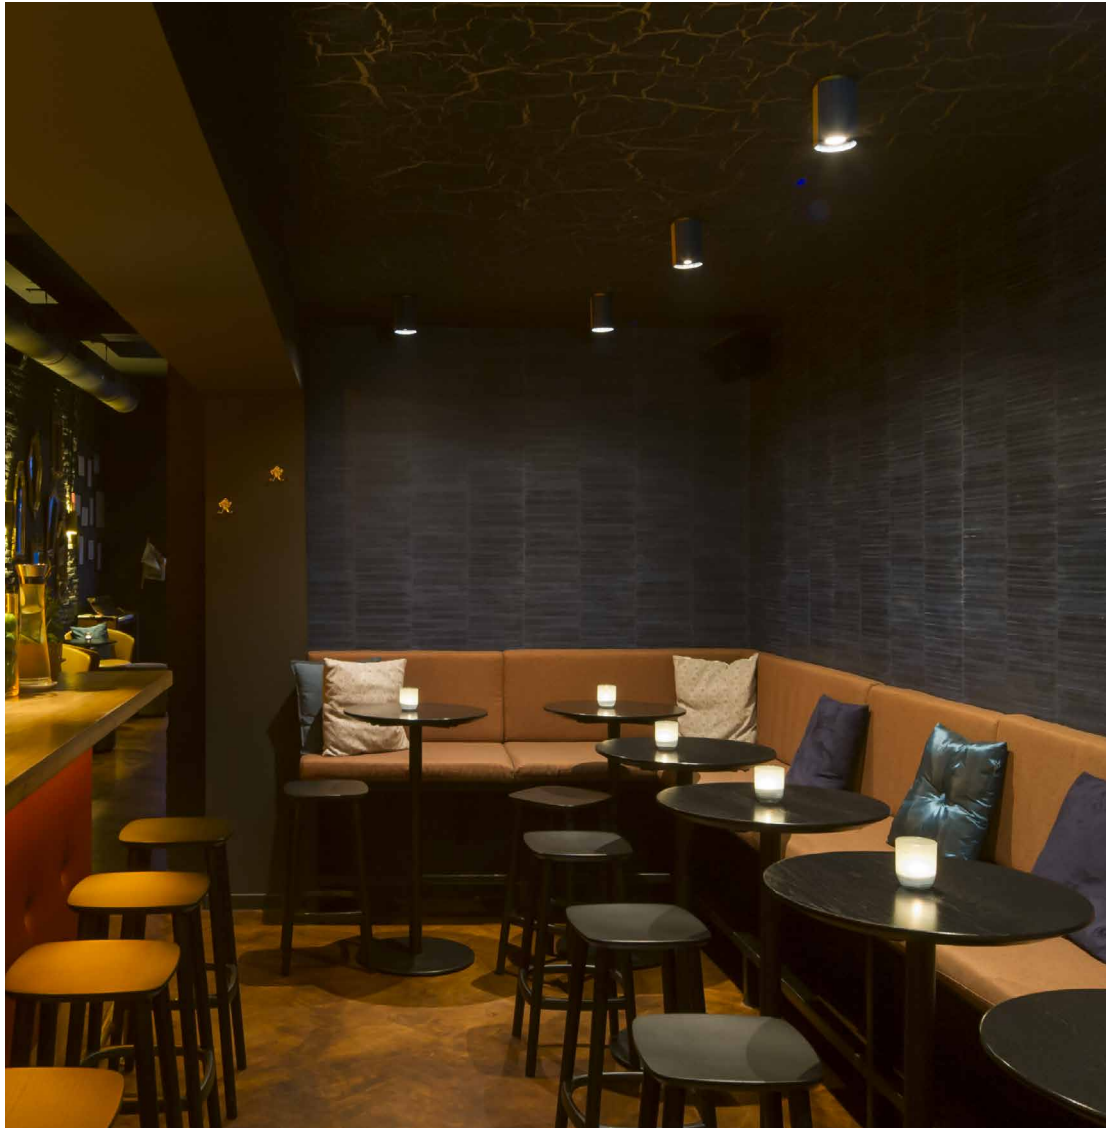

Alu - Glass/Alabaster

CHILL-O

design constantin wortmann & lars korb for dark

CHILL-O
2690-03-500

BB(B)	COLORS	03	White (translucent)
CCC	LED	500	RGB-W 2700K Remote Control

COOLCAT

design luc vincent & mathilde roman for dark