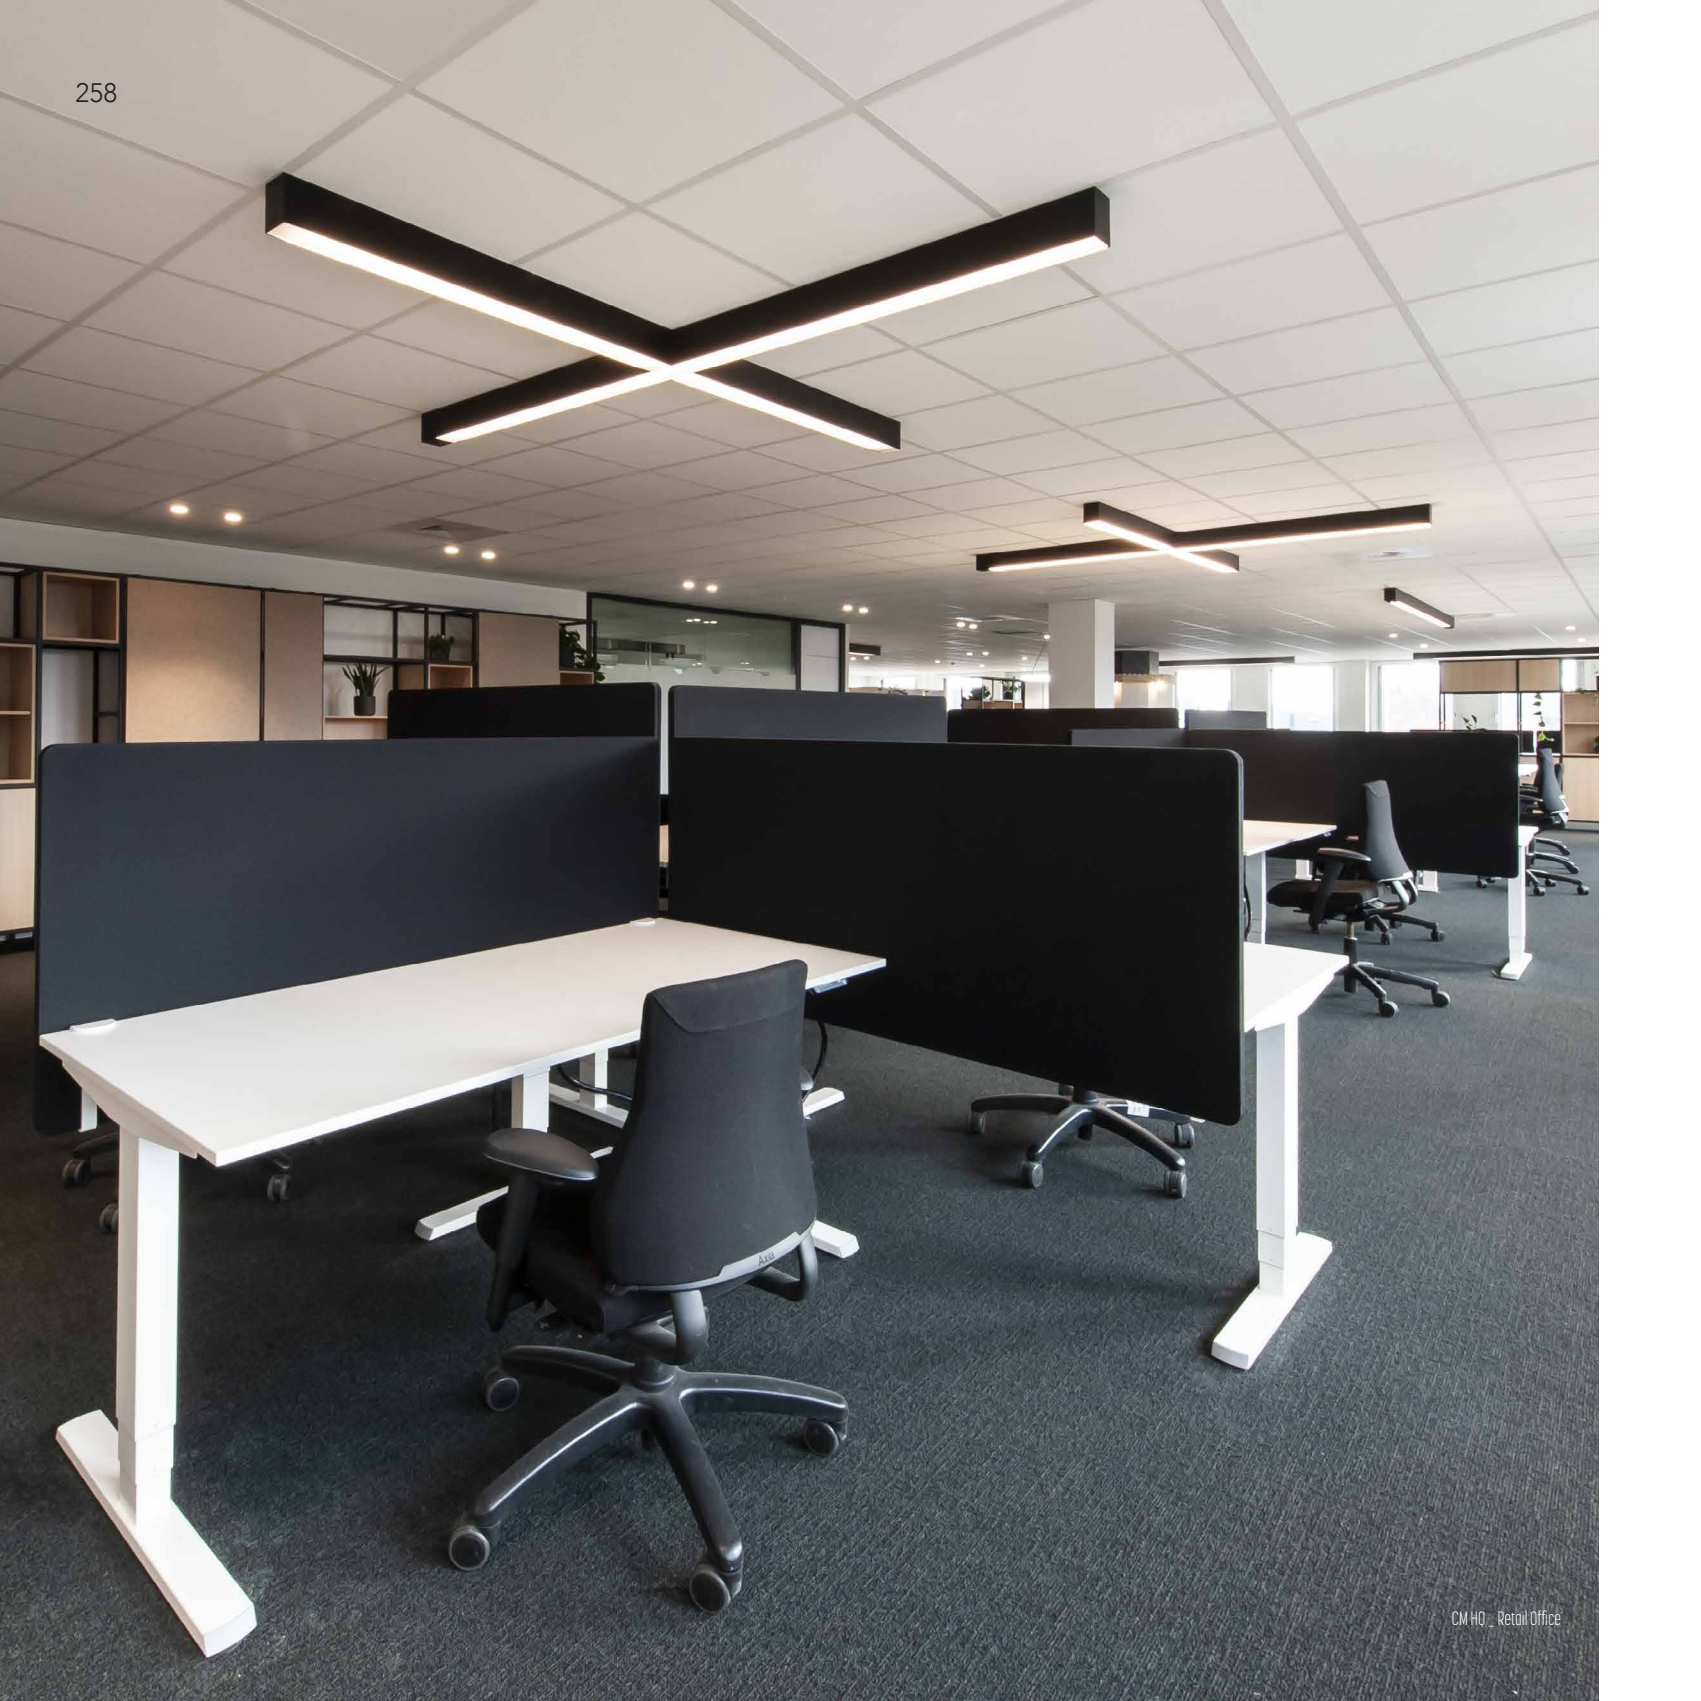

METROLINE

design dark studio for dark

METROLINE S

AAAA-BB-13-DD-K-J

METROLINE

AAAA-BB-13-00-K-J

1200 mm	METROLINE 1	1200
1700 mm	METROLINE 5	1700
2250 mm	METROLINE 7	2250
2545 mm	METROLINE 8	2545
2820 mm	METROLINE 9	2820
3100 mm	METROLINE 10	3100
3380 mm	METROLINE 11	3380
3660 mm	METROLINE 12	3660
3940 mm	METROLINE 13	3940