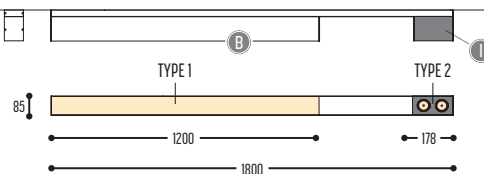

PE-Metal

SPAZE

design anthony boelaert for dark

reddot design award
winner 2017

SPAZE 1 S
1286-BB-13-01-K-J-234H-II(I)

SPAZE 1
1285-BB-13-K-J-234H-II(I)

TYPE 1	BB	COLORS	02	Black
			03	White
	CC	LED	13	>90 CRI • 3910 Lm / 25,9 W / 3000K
	DD	SUSP. CABLE	01	1,5 m
	K	DRIVER	0	Non dimmable (intern)
			2	Dimmable 1-10 V (intern)
			3	Dali (intern)
	J	DIFFUSER	0	Opal
			1	Prismatic
	E	LED	2	>90 CRI • 2x1000 Lm / 350 mA / 9 W
	GG	REFLECTOR	34	34°
	H	COLOR. TEMP.	2	2700 K
			3	3000 K
TYPE 2	II(I)	COLORS	02	Black
			03	White
			101	Soft Pink
			103	Soft Blue
			104	Soft Green
			124	Kaki
			140	Old Pink
			141	Terracotta Red
			142	Oxide Red
			111	Brass Finish
			112	Gold Finish
137	Bronze Finish			
			RAL color on request	