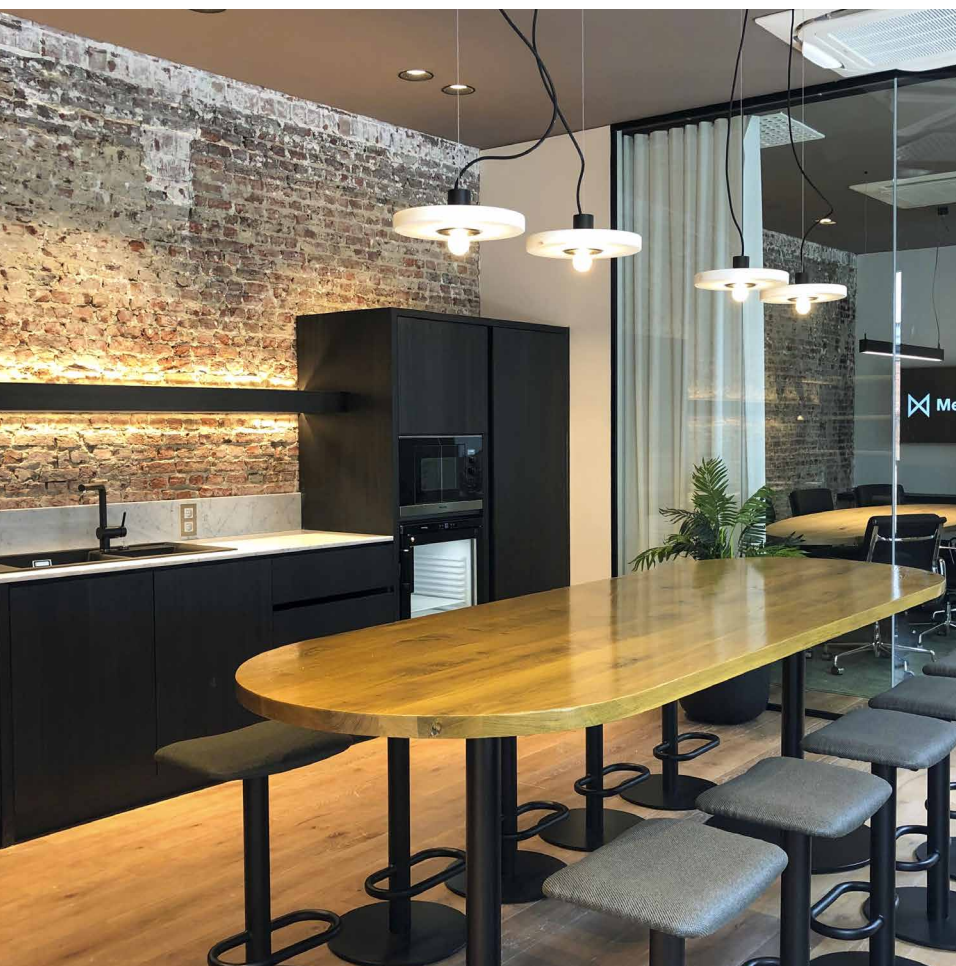

Alu-Metal

ROND-L

design detail concept for dark

ROND-L 1S
1245-BB(B)-001-DD-II(I)-LL

ROND-L 2S
1246-BB(B)-001-DD-II(I)-LL

ROND-L 3S
1247-BB(B)-001-DD-II(I)-LL

ROND-L 1
1248-BB(B)-001-II(I)

ROND-L 2
1249-BB(B)-001-II(I)