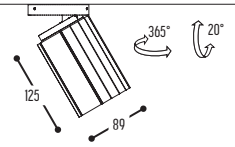

COOLCAT MOVE

1033-BB-EFFGGH-00-II(I)-K