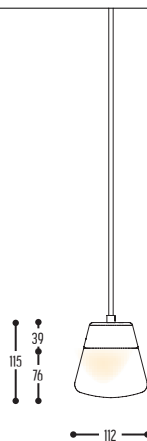

Alu-Metal

CUP CAKE

design susanne uerlings for dark

CUP CAKE SUZY S

1065-BB(B)-804002-DD
1065-BB(B)-80600H-DD-K

CUP CAKE JENNY S

1066-BB(B)-804002-DD
1066-BB(B)-80600H-DD-K

CUP CAKE KATHY S