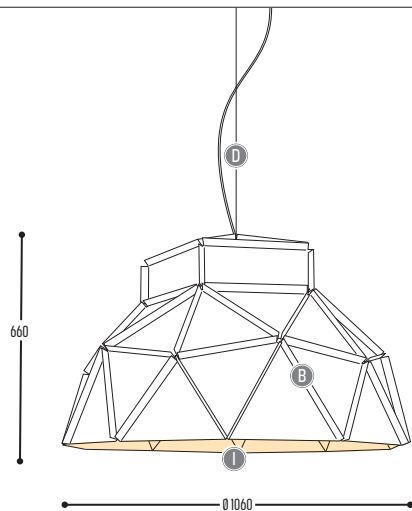

APOLLO
740-BB-001-DD-II(I)
740-BB-930002-DD-II(I)-K

BB(B)	COLOR OUTSIDE	02		Black		
		03		White		
		10		Inox		
CCC	TYPE E27	001		LED / Globe (MAX 15 W)		
EFF	CRI • LUMENOUTPUT	930	>90 CRI • 3300 Lm / 750 mA / 24,9 W			
GG	REFLECTOR	00	N.A.			
H	COLOR TEMP.	2	2700 K			
DD	SUSP. CABLE	02	2,5 m			
		03	5 m			
II(I)	COLOR INSIDE	02		Black		
		03		White		
		101		Soft Pink		
		103		Soft Blue		
		104		Soft Green		
		124		Kaki		
		140		Old Pink		
		141		Terracotta Red		
		142		Oxide Red		
		111		Brass Finish		
		112		Gold Finish		
		137		Bronze Finish		
					RAL color on request	
K	DRIVER	0	Non dimmable (intern)			
		2	Dimmable 1-10 V (intern)			
		3	Dali (intern)			

Stainless steel