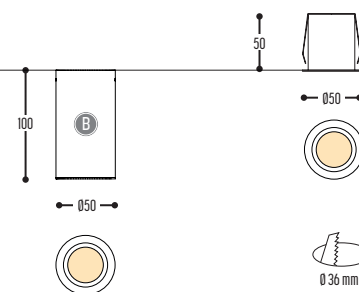

on request: incl. emergency unit 1h + incl emergency battery

Glass - Alu

TAQI

design dark studio for dark

TAQI BOX 1
2700-BB-906603-K

TAQI SET 1
2701-BB-906603-K

BB	COLORS	02		Black	
		03		White	
EFF	CRI • LUMENOUTPUT	906	>90 CRI • 455 Lm / 700 mA / 6,5 W		
GG	REFLECTOR	60	60°		
H	COLOR TEMP.	3	3000K		
K	DRIVER	1	No driver		
		0	Non dimmable (intern)		
		2	Dimmable 1-10 V (extern)		
		3	Dali (extern)		
		4	Phase cut (extern)		