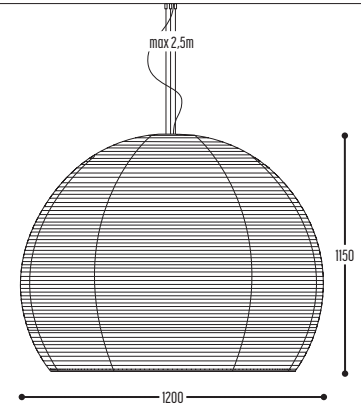

SANGHA 120

1010-5-BB(B)-001-DD-LL
1010-4-BB(B)-914002-DD-LL-K

BBB	COLORS	02		Black	
		03		White	
		37		Natural	
		101		Soft Pink	
		103		Soft Blue	
		104		Soft Green	
		124		Kaki	
		140		Old Pink	
		141		Terracotta Red	
		142		Oxide Red	
		RAL color on request			
CCC	TYPE E27	001		LED (MAX 12 W)	
EFF	CRI • LUMENOUTPUT	914	>90 CRI • 1400 Lm / 350 mA / 14 W		
GG	REFLECTOR	00	N.A.		
H	COLOR TEMP.	2	2700K		
DD	SUSP. CABLE	01	1,5 m		
		02	2,5 m		
LL	SUSP. KIT	02	Black		
		03	White		
K	DRIVER	0	Non dimmable (intern)		
		2	Dimmable 1-10 V (intern)		
		3	Dali (intern)		

Rattan