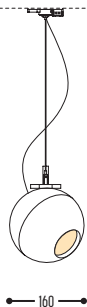

Lampbase is standard matt black for all spheres; matt white for white spheres.

12-25 TRACK S
462-BB(B)-CCC-DD

12-25 TRACK S LED
462-BB(B)-EFFGGH-DD-K

12-25 TRACK
461-BB(B)-CCC-00

12-25 TRACK LED
461-BB(B)-EFFGGH-00-K