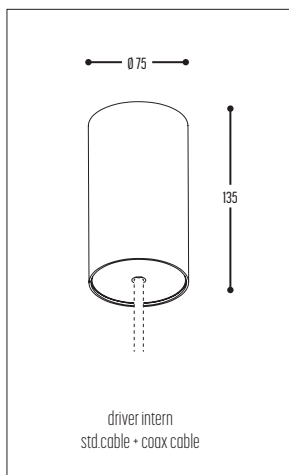

Black 100-8002-225640
White 100-8003-225640

Black 100-8002-225650
White 100-8003-225650

Black 100-8002-225750
White 100-8003-225750

Black 100-8002-225500
White 100-8003-225500

Black 100-8002-225760
White 100-8003-225760