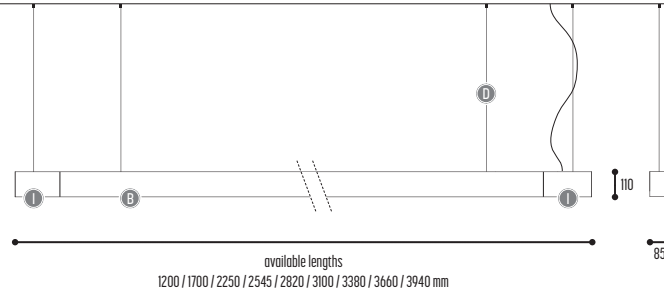

PC-Alu

METROLINE BOX

design dark studio for dark

METROLINE BOX S

AAAA-BB-13-DD-K-J-234H

METROLINE BOX

AAAA-BB-13-00-K-J-234H

- 1550 mm METROLINE BOX 1
- 2050 mm METROLINE BOX 5
- 2600 mm METROLINE BOX 7
- 2895 mm METROLINE BOX 8
- 3170 mm METROLINE BOX 9
- 3450 mm METROLINE BOX 10
- 3730 mm METROLINE BOX 11
- 4010 mm METROLINE BOX 12