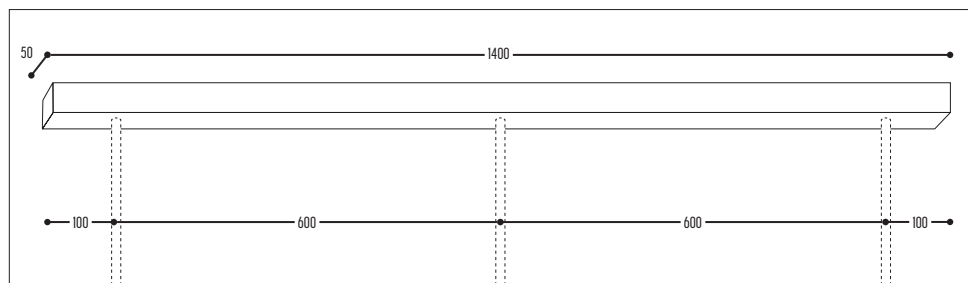

6W, 2700K, 540lm, triac dimmable, clear

3D Warehouse - Sketchup library

<https://3dwarehouse.sketchup.com>

CEILING PROFILE - 3P single

Black **1895-02**
White **1895-03**

CEILING PROFILE - 3P double

Black **1896-02**
White **1896-03**