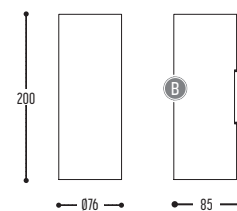

BB(B)	COLORS	02		Black	
		03		White	
		112		Gold Finish	
			RAL color on request		
EFF	CRI • LUMENOUTPUT	906	>90 CRI • 2X 600 Lm / 350 mA / 6,4 W		
GG	REFLECTOR	00	N.A.		
		2	2700K		
		3	3000K		
H	COLOR TEMP.	4	4000K		
K	DRIVER	1	No driver		
		0	Non dimmable (intern)		
		2	Dimmable 1-10 V (extern)		
		3	Dali (extern)		
		4	Phase cut (intern)		

Alu