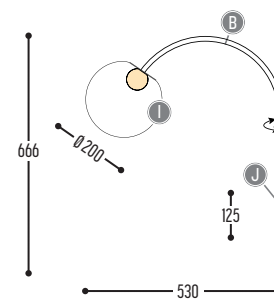

Alu - Glass

BANGSTER WALL 1

2141-BB-071200-II
2141-BB-90420H-II-K

BANGSTER WALL 2

2197-BB-071200-II-JJ(J)
2197-BB-90420H-II-JJ(J)-K

BB	COLORS	02		Black
		03		White
		RAL color on request		
CCC	TYPE G9	071		LED (MAX 6 W)
EFF	CRI • LUMENOUTPUT	904	>90 CRI • 600 Lm / 350 mA / 6 W	
GG	GLOBE	20	Ø200	
H	COLOR TEMP.	0	N.A.	
		1	2200 K	
		2	2700 K	
		3	3000 K	
II	GLOBE color	00	Transparent	
		13	Glass White	
JJ(J)	COLORS	02		Black
		03		White
		110		Brass
		RAL color on request		
K	DRIVER	1	No driver	
		0	Non dimmable (extern)	
		2	Dimmable 1-10 V (extern)	
		3	Dali (extern)	
		4	Phase cut (extern)	