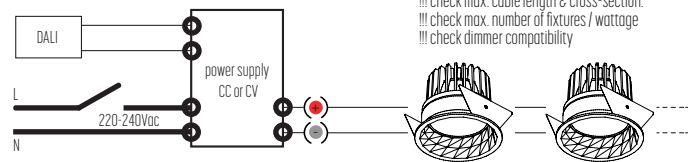

DIMMING TYPE 3 = DALI DIM.

!!! check max. cable length & cross-section.
!!! check max. number of fixtures / wattage
!!! check dimmer compatibility