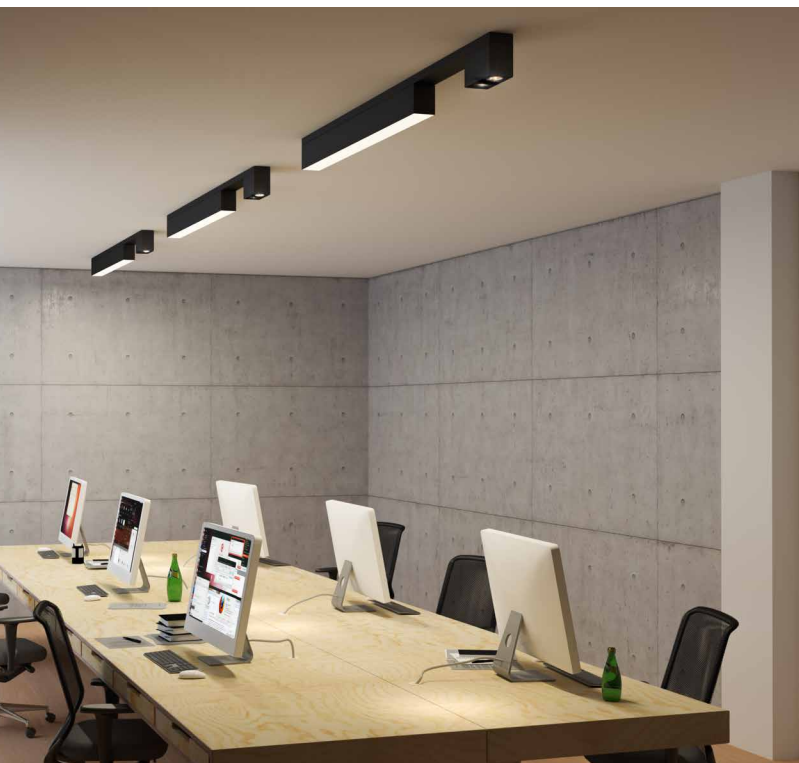

PE-Metal

SPAZE

design anthony boelaert for dark

reddot design award
winner 2017

SPAZE 1 S
1286-BB-13-01-K-J-234H-II(I)

SPAZE 1
1285-BB-13-K-J-234H-II(I)

TYPE 1	BB	COLORS	02	Black
			03	White
	CC	LED	13	>90 CRI • 3910 Lm / 25,9 W / 3000K
	DD	SUSP. CABLE	01	1,5 m
	K	DRIVER	0	Non dimmable (intern)
			2	Dimmable 1-10 V (intern)
			3	Dali (intern)
	J	DIFFUSER	0	Opal
			1	Prismatic
	E	LED	2	>90 CRI • 2x1000 Lm / 350 mA / 9 W
	GG	REFLECTOR	34	34°
	H	COLOR. TEMP.	2	2700 K
			3	3000 K
TYPE 2	II(I)	COLORS	02	Black
			03	White
			101	Soft Pink
			103	Soft Blue
			104	Soft Green
			124	Kaki
			140	Old Pink
			141	Terracotta Red
			142	Oxide Red
			111	Brass Finish
			112	Gold Finish
137	Bronze Finish			
			RAL color on request	