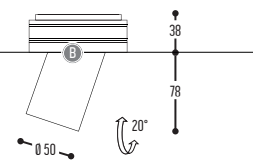

BB(B)	COLORS	02	Black
		03	White
		112	Gold (only for DEEP, MOVE)
EFF	CRI • LUMENOUTPUT	907	>90 CRI • 1x 780 Lm / 250 mA / 8,7 W
GG	REFLECTOR	12	12°
		34	34°
		60	60°
H	COLOR TEMP.	2	2700K
		3	3000K
K	DRIVER	1	No driver
		0	Non dimmable (extern)
		2	Dimmable 1-10 V (extern)
		3	Dali (extern)
		4	Phase cut (extern)

Alu