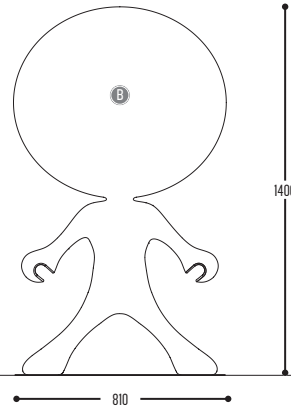

SPACEWALKER FLOOR

580-03-5103-00-K
580-03-EFF-00-K

IP65 LED version
available on request