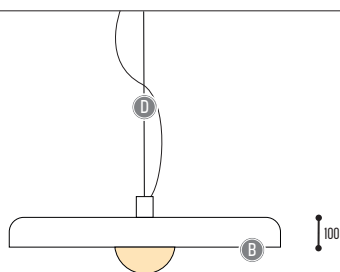

GAZTA 90S

3021-BB(B)-001-DD
3021-BB(B)-90600H-DD-K

0900

E27 FILAMENT-LAMP:
to be ordered separately

BB(B)	COLORS	02		Black
		03		White
		101		Soft Pink
		103		Soft Blue
		104		Soft Green
		124		Kaki
		140		Old Pink
		141		Terracotta Red
		142		Oxide Red
		112		Gold Finish
		137		Bronze Finish
021		Black/Gold		
			RAL color on request	
CCC	TYPE E27	001		LED Globe (MAX.10W)
EFF	CRI • LUMENOUTPUT	906	>90 CRI • 600 Lm / 350 mA / 6 W	
GG	REFLECTOR	00	N.A.	
H	COLOR TEMP.	2	2700K	
		3	3000K	
DD	SUSP. CABLE	01	1,5 m	
		02	2,5 m	
K	DRIVER	1	No driver	
		0	Non dimmable (intern)	
		2	Dimmable 1-10 V (intern)	
		3	Dali (intern)	
		4	Phase cut (intern)	

Alu-Brass