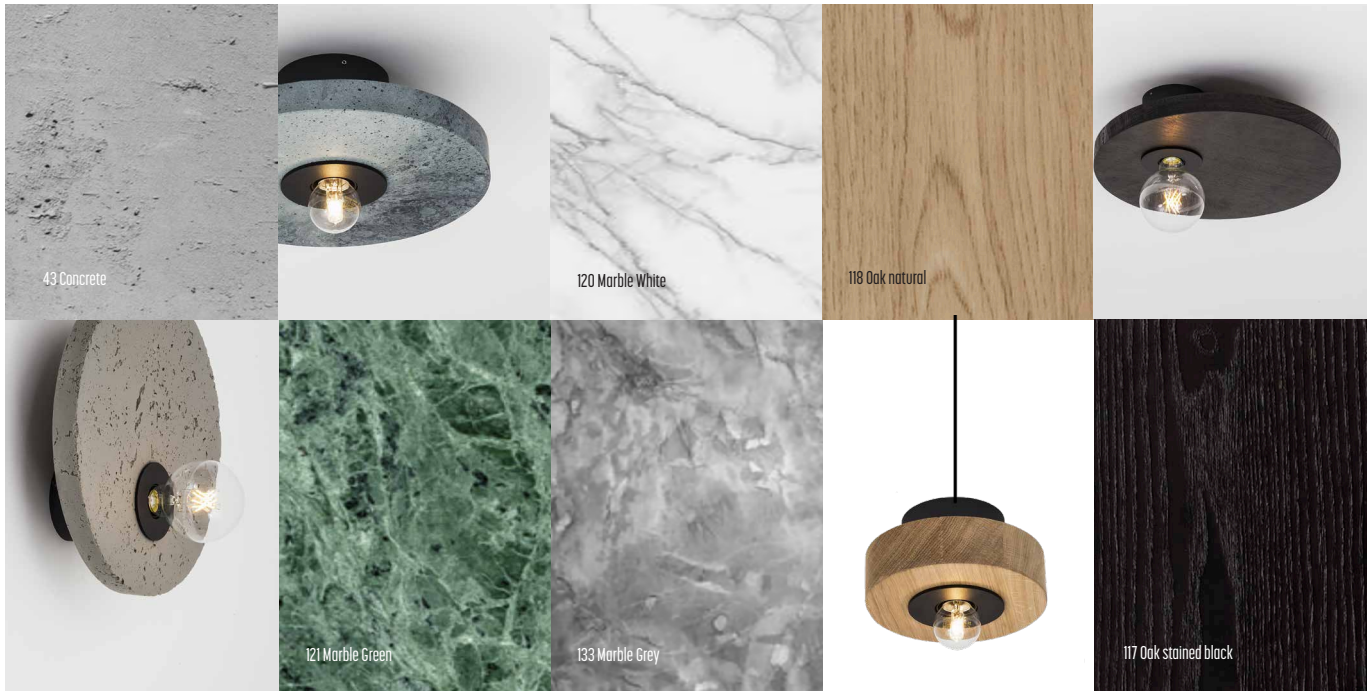

Alu-Metal

ROND-L

design detail concept for dark

ROND-L 1S
1245-BB(B)-001-DD-II(I)-LL

ROND-L 2S
1246-BB(B)-001-DD-II(I)-LL

ROND-L 3S
1247-BB(B)-001-DD-II(I)-LL

ROND-L 1
1248-BB(B)-001-II(I)

ROND-L 2
1249-BB(B)-001-II(I)