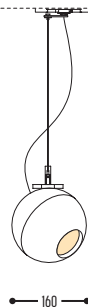

Lampbase is standard matt black for all spheres; matt white for white spheres.

12-25 TRACK S
462-BB(B)-CCC-DD

12-25 TRACK S LED
462-BB(B)-EFFGGH-DD-K

12-25 TRACK
461-BB(B)-CCC-00

12-25 TRACK LED
461-BB(B)-EFFGGH-00-K