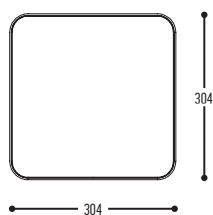

304

EDGAR SQUARE BOX
941-BB-80900H-00-I-K

304

BB	COLORS	02	Black
		03	White
			RAL color on request
EFF	CRI • LUMENOUTPUT	809	>80 CRI • 1350 Lm / 350 mA / 11,3 W
		809	>80 CRI • 1550 Lm / 500 mA / 13,8 W
GG	REFLECTOR	00	N.A.
H	COLOR TEMP.	3	3000 K
		4	4000 K
DD	SUSP. CABLE	00	N.A.
		02	1,5m
		03	2,5m
I	INSIDE COLOR	B	Black
		W	White
		G	Gold
K	DRIVER	1	No driver
		0	Non dimmable (intern) except for
		2	Dimmable 1-10 V (intern) EDGAR ROUND / SQUARE
		3	Dali (intern) (extern)

Metal-PC