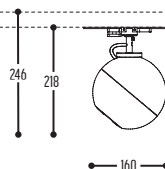

Lampbase is standard matt black for all spheres; matt white for white spheres.

12-25 TRACK S
462-BB(B)-CCC-DD

12-25 TRACK S LED
462-BB(B)-EFFGGH-DD-K

12-25 TRACK
461-BB(B)-CCC-00

12-25 TRACK LED
461-BB(B)-EFFGGH-00-K