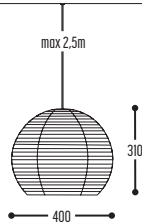

SANGHA 40

1010-2-BB(B)-001-DD-LL