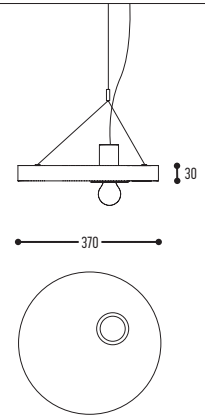

Alu-Metal

ROND-L

design detail concept for dark

ROND-L 1S
1245-BB(B)-001-DD-II(I)-LL

ROND-L 2S
1246-BB(B)-001-DD-II(I)-LL

ROND-L 3S
1247-BB(B)-001-DD-II(I)-LL

ROND-L 1
1248-BB(B)-001-II(I)

ROND-L 2
1249-BB(B)-001-II(I)