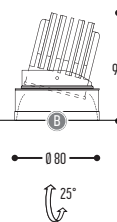

MAGNIFIQUE COUCOU
3003-BB-907GGH-K