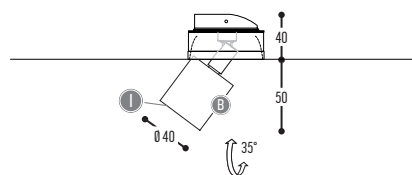

MAGNIFIQUE KIKI
3007-BB-907GGH-II(I)-K

BB(B)	COLORS	02	Black
		03	White
EFF	CRI • LUMENOUTPUT	907	>90 CRI • 1x 600 Lm / 350 mA / 6,4 W
GG	REFLECTOR	22	22°
		34	34°
		54	54°
H	COLOR TEMP.	2	2700K
		3	3000K
II(I)	INSIDE COLOR	02	Black
		03	White
		112	Gold
K	DRIVER	1	No driver
		0	Non dimmable (extern)
		2	Dimmable 1-10 V (extern)
		3	Dali (extern)
		4	Phase cut (extern)

Alu