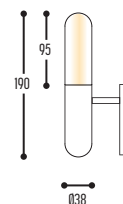

Alu - Glass/Alabaster

CIGAR 30.6 FIX
2539-BB(B)-90400H-II(I)-K

CIGAR 30.7 FIX
2540-BB(B)-90400H-II(I)-K

CIGAR 30.4 WALL
2531-BB(B)-90400H-II(I)-K

CIGAR 30.5 WALL
2533-BB(B)-90400H-II(I)-K

BB(B)	COLORS	13	Glass White
		134	Alabaster
EFF	CRI • LUMENOUTPUT	904	>90 CRI • 400 Lm / 250 mA / 4,2 W
GG	REFLECTOR	00	N.A.
H	COLOR TEMP.	1	2200 K
		2	2700 K
		3	3000 K
II(I)	COLOR	02	Black
		03	White
		111	Brass Finish
		137	Bronze Finish
			RAL color on request
K	DRIVER	1	No driver
		0	Non dimmable (extern)
		2	Dimmable 1-10 V (extern)
		3	Dali (extern)
		4	Phase cut (extern)