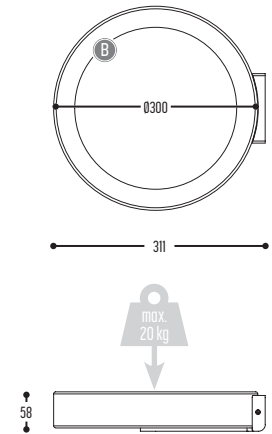

BB(B)	COLORS	02	Black		
		03	White		
		101	Soft Pink		
		103	Soft Blue		
		104	Soft Green		
		124	Kaki		
		140	Old Pink		
		141	Terracotta Red		
		142	Oxide Red		
		111	Brass Finish		
		112	Gold Finish		
		137	Bronze Finish		
		RAL color on request			
		CCCCC	TYPE	150000	2700 K / 15 W incl. non-dim driver
HH	COLOR TEMPERATURE	WW	Warm White 2700 K		

Metal-PC