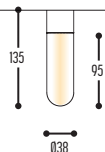

CIGAR 30.7 FIX
2540-BB(B)-90400H-II(I)-K