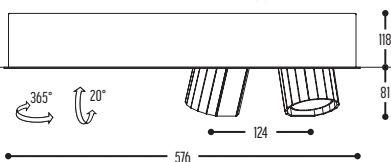

COOLCAT SET2

1034-BB-EFFGGH-00-II(I)-K

565 x 145 mm