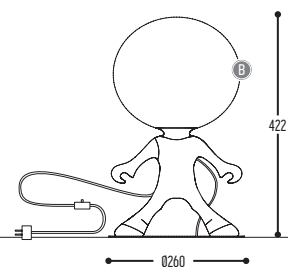

PE-Metal

SPACEWALKER JR

design constantin wortmann for dark

reddot design award
best of the best 2009

SPACEWALKER JR
584-03-600-DD

SPACEWALKER
583-03-600-00

BB	MATERIAL	03	White (translucent)
CCC	TYPE E14	600	 1x LED Candle (5,5 W)
DD	SUSP. CABLE	00	N.A.
		02	2,5 m
		03	5 m