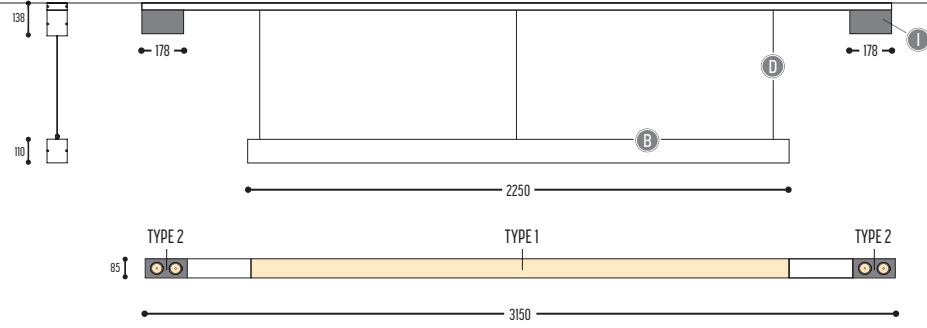

SPAZE 5 S
1297-BB-13-01-K-J-234H-III(I)