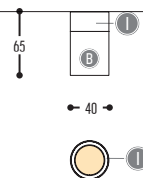

BB(B)	COLORS	02		Black		
		03		White		
		112		Gold Finish		
					RAL color on request	
EFF	CRI • LUMENOUTPUT	906	>90 CRI • 600 Lm / 350 mA / 6,4 W			
		GG	REFLECTOR	22	22°	
				34	34°	
54	54°					
H	COLOR TEMP.	2	2700K			
		3	3000K			
		4	4000K			
		I	COLOR DETAIL	W		White
B				Black		
G				Gold		
K	DRIVER	1	No driver			
		0	Non dimmable (intern)			
		2	Dimmable 1-10 V (extern)			
		3	Dali (extern)			
		4	Phase cut (extern)