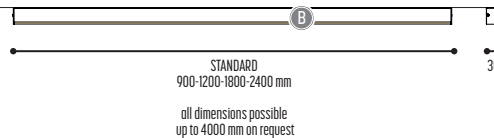

Alu-Metal-Wood

NINZA

design dark studio for dark

NINZA S

1796-BB-FFGH-DD-K-NN(N)

NINZA C

1797-BB-FFGH-K-NN(N)

BB	COLORS	02	Black
		03	White
		RAL color on request	
FF	LED	09	>80 CRI • 450 Lm/m / 9,6 W/m
		14	>90 CRI • 700 Lm/m / 14,4 W/m
		28	>90 CRI • 1450 Lm/m / 28,8 W/m
G	DIFFUSER	P	Plexi
		2	2700 K
H	COLOR TEMP.	3	3000 K
		4	4000 K
		all dimensions possible up to 4000 mm on request	
DD	SUSP. CABLE.	01	1,5 m
		02	2,5 m
K	DRIVER	0	Non dimmable (extern)
		2	Dimmable 1-10 V (extern)
		3	Dali (extern)
		4	Phase cut (extern)
NN(N)	LENGTH	90	900 mm
		120	1200 mm
		180	1800 mm
		240	2400 mm
		all dimensions possible up to 4000 mm on request	