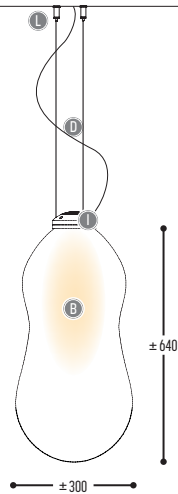

BABY BUBBLE
1005-BB-001-DD-LL
1005-BB-905002-DD-K-II(I)-LL

BB	COLOR OUTSIDE	00	Transparent
		49	Amber
		58	Smoke
CCC	TYPE E27	001	LED (MAX 12 W)
EFF	CRI • LUMENOUTPUT	905	>90 CRI • 1000 Lm / 250 mA / 8,5 W
GG	REFLECTOR	00	N.A.
H	COLOR TEMP.	2	2700 K
DD	SUSP. CABLE	01	1,5 m
		02	2,5 m
K	DRIVER	1	No driver
		0	Non dimmable (intern)
		2	Dimmable 1-10 V (intern)
		3	Dali (intern)
		4	Phase cut (intern)
II(I)	COLOR TOP	10	Alu
		113	Gold Ano
		RAL color on request	
LL	SUSP KIT	02	Black
		03	White