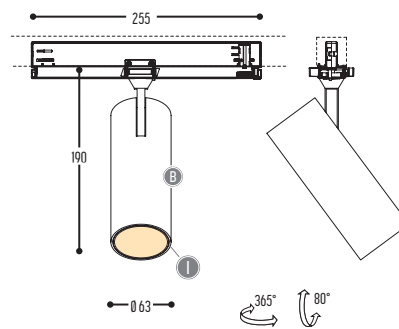

Alu

The Motel

TUKI 60 TRACK
1346-BB-907GGH-I-K

TRACK RAIL: to be ordered separately
Compatible with EUTRAC, GLOBAL & POWERGEAR

DALI - version

TRACK RAIL: to be ordered separately
Compatible with GLOBAL & POWERGEAR