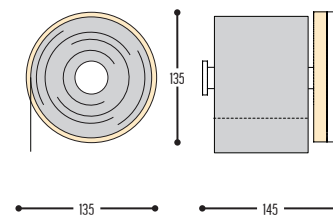

BB(B)	COLORS	02		Black		
		03		White		
		101		Soft Pink		
		103		Soft Blue		
		104		Soft Green		
		124		Kaki		
		140		Old Pink		
		141		Terracotta Red		
		142		Oxide Red		
		112		Gold Finish		
		137		Bronze Finish		
					RAL color on request	
CCCCC	TYPE	300000	3000 K / 3 W incl. non-dim driver			
HH	COLOR TEMP.	WW	Warm white 3000K			

Alu - PMMA