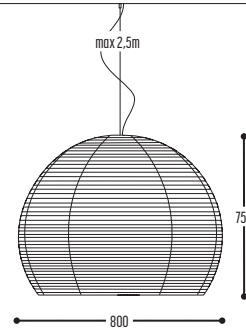

SANGHA 80

1010-4-BB(B)-001-DD-LL
1010-4-BB(B)-914002-DD-LL-K