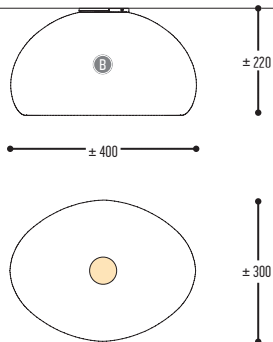

BB	COLORS	30		Silver
		31		Gold
CCC	TYPE E27	001		LED (MAX 12 W)
DD	SUSP. CABLE	01	1,5 m	
		02	2,5 m	
EE	SUSP. KIT	02		Black
		2		White

Glass - Steel