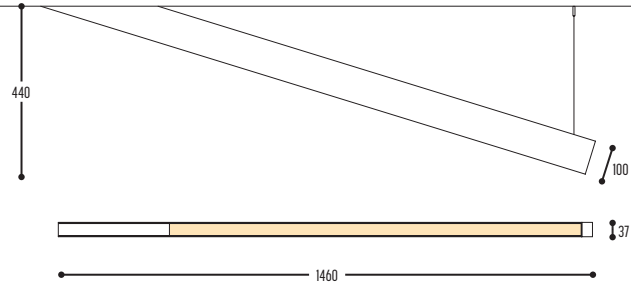

ANGLE BEAM 2
1231-BB(B)-832003-0-K

BB(B)	COLORS	02	Black		
		03	White		
		101	Soft Pink		
		103	Soft Blue		
		104	Soft Green		
		124	Kaki		
		140	Old Pink		
		141	Terracotta Red		
		142	Oxide Red		
		111	Brass Finish		
		112	Gold Finish		
		137	Bronze Finish		
					RAL color on request

EFF	LED	ANGLE BEAM 1	824	2400 Lm / 27 W
		ANGLE BEAM 2	832	3200 Lm / 36 W
GG	REFLECTOR	00	N.A.	
H	COLOR TEMP.	3	3000K	
J	DOWN TYPE	0	opal cover	
K	DRIVER	0	Non dimmable	
		2	Dimmable 1-10 V (intern)	
		3	DALI (intern)