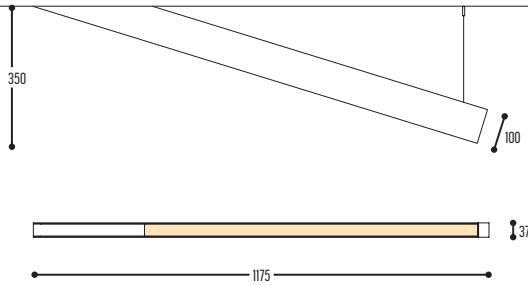

ANGLE BEAM 1
1230-BB(B)-824003-0-K