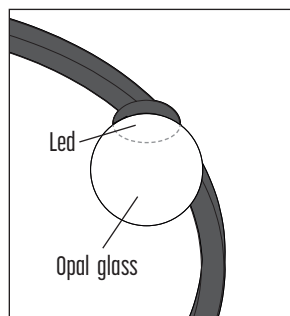

BALLZZZ TWO 2200
2007-BB-90600H-DD-K

BB	COLOR RING	02	Black		
		03	White		
		RAL color on request			
EFF	CRI • LUMENOUTPUT	906	>90 CRI • 600 Lm / 350 mA / 6,4 W (per ball)		
		GG	REFLECTOR	00	N.A.
		H	COLOR TEMP.	2	2700 K
3	3000 K				
DD	SUSP. CABLE	01	1,5 m		
		02	2,5 m		
		03	5 m		
K	DRIVER	0	Non dimmable (intern)		
		2	Dimmable 1-10 V (intern)		
		3	Dali (intern)