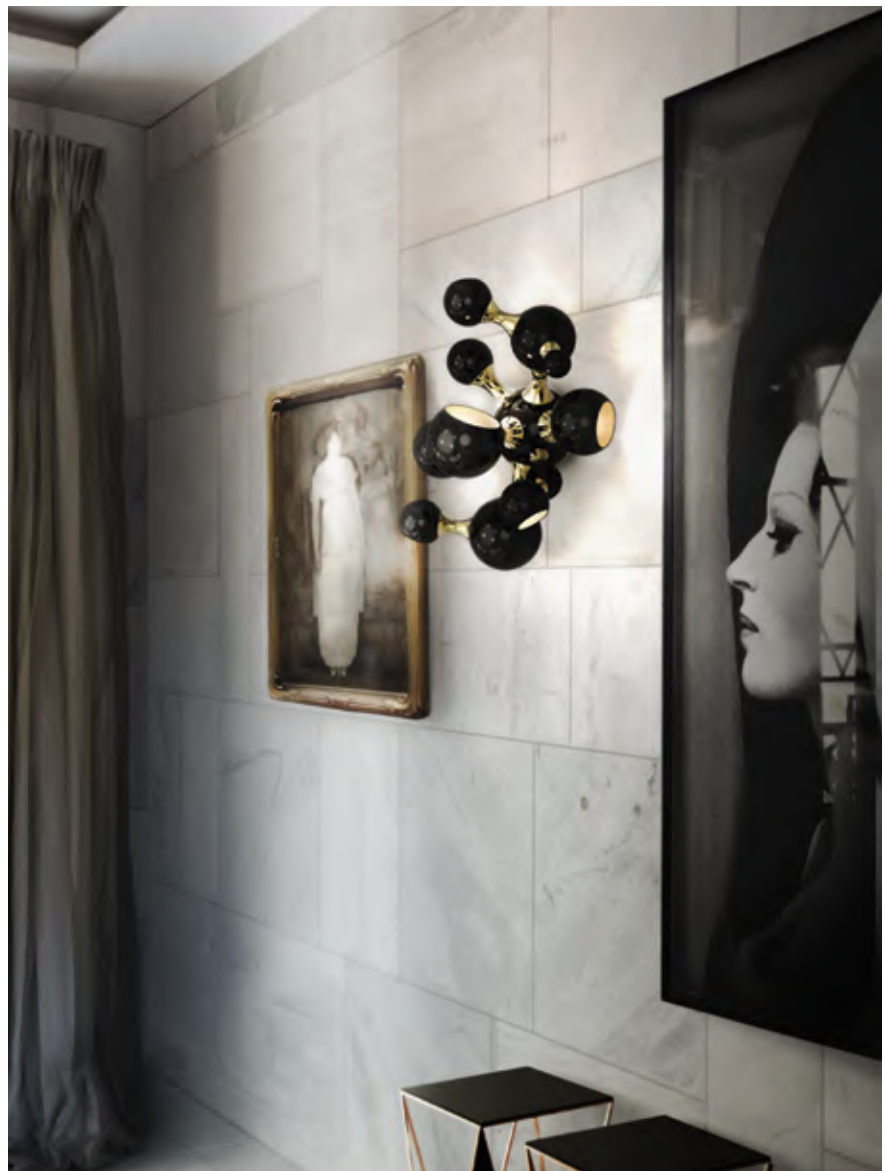

DIMENSIONS

HEIGHT: 23.6" | 60 cm

DIAM.: 11.8" | 34 cm

WALL

ATOMIC

WALL LAMP

Atomic wall light is a mid-century modern lighting design inspired by the atomic discoveries of the mid-20th century. With multiple round shades that resemble the molecular composition of the atom, this interior wall light can give a fun twist to a contemporary home decor. Its body is handmade in brass and steel, with both a glossy black and a gold-plated finish. The lamp shades feature a glossy black lacquer on the exterior, while gold powder paint is used for the interior shade. It is with a modern vibe that this indoor wall light creates a statement of mid-century modern design in a contemporary living room, displaying each detail as a faithful reproduction of the glamorous 1950s.

MATERIALS

BODY: Brass and Steel

SHADE: Steel

WEIGHT

Approx.: 4.3 kg | 9.5 lbs

BULBS (40 w)

7 x G9 Bulbs (included)

(bulbs not included for North America)

DIMENSIONS

HEIGHT: 20" | 51 cm

WIDTH: 18.7" | 47.5 cm

DEPTH: 12.6" | 32 cm

BASIE

WALL LAMP

Basie wall light fixture is a modern representation of the sci-fi aesthetics of the 1960s. The vintage mid-century lamp has a set of distinctive features which make it a stunning statement piece. It is an indoor wall light handmade in brass, with a center shade made in aluminum and a mesmerizing gold-plated standard finish. The lamp shade is lacquered a glossy white for a more modern look. Being the sleek and sophisticated piece that is is, it works beautifully as a decorative wall light in any contemporary entryway or living room.