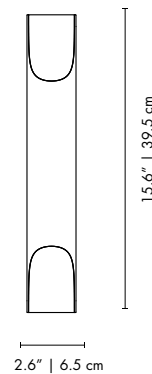

Black & Grey

Gold & White

White & Gold

White & Grey