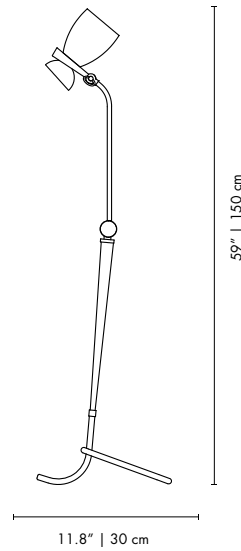

AMY | FLOOR

MATERIALS

BODY: Brass and Steel
SHADE: Aluminum

WEIGHT

Approx.: 6.5 kg | 14.3 lbs

BULBS (40W)

2 x E14 Bulbs (included) (bulbs not included for North America)

DIMENSIONS

WIDTH: 11.8" | 30 cm
HEIGHT: 59" | 150 cm
DEPTH: 15.7" | 40 cm

PACKAGE

(Cardboard Box)
WIDTH: 18.1" | 46 cm
HEIGHT: 62.9" | 160 cm
DEPTH: 18.1" | 46 cm
0,3386 m³/11,5 kg