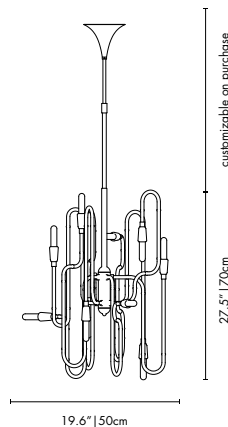

CLARK XL | SUSPENSION

WEIGHT
Approx.: 70 kg | 154.3 lbs

BULBS (40W)
24x E27 Bulbs (included) (bulbs not included for North America)

DIMENSIONS
HEIGHT: 110.2" | 280 cm
DIAM: 70.9" | 180 cm
CORD HEIGHT: 39.4" | 100 cm (adjustable)
(customizable on purchase)

PACKAGE
(Plywood Box)
65 x 65 x 80 cm
0.338 m³ / 13.5 kg