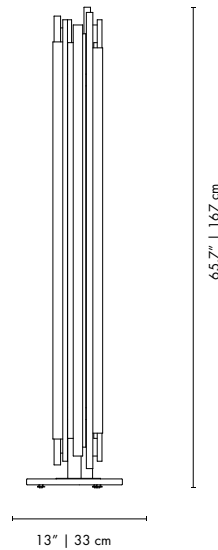

BOTTI | FLOOR

MATERIALS
BODY: Brass
SHADE: Brass

WEIGHT
Approx.: 18 kg | 39.7 lbs

BULBS (40W)
8 x E14 Reflector Bulbs (included) (bulbs not included for North America)

DIMENSIONS
HEIGHT: 70.9" | 180 cm
DEPTH: 24.8" | 63 cm

PACKAGE
(Cardboard Box)
WIDTH: 29.5" | 75 cm
HEIGHT: 74.8" | 190 cm
DEPTH: 29.5" | 75 cm
1.0687 m³ / 34.3 kg

BRUBECK | FLOOR

MATERIALS
BODY: Brass
BASE: Steel

WEIGHT
Approx.: 22 kg | 48.5 lbs

BULBS (40W)
6 x E27 Bulbs (included) (bulbs not included for North America)

DIMENSIONS
HEIGHT: 65.7" | 167 cm
DEPTH: 13" | 33 cm

PACKAGE
(Cardboard Box)
WIDTH: 18.5" | 47 cm
HEIGHT: 72.8" | 185 cm
DEPTH: 18.5" | 47 cm
0.3382 m³ / 37.5 kg