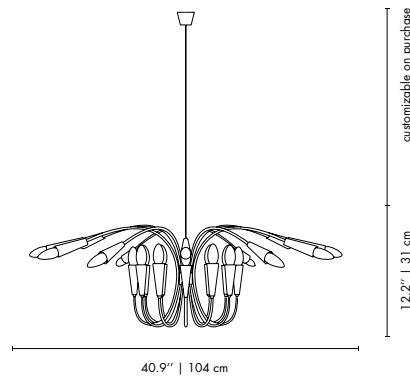

AMY | SUSPENSION

MATERIALS

BODY: Brass and Aluminum
SHADE: Aluminum

WEIGHT

Approx.: 15 kg | 33 lbs

BULBS (40W)

10 x E14 Bulbs (included) (bulbs not included for North America)

DIMENSIONS

HEIGHT: 33" | 85 cm
Maximum Open DIAM: 37.4" | 95 cm
TELESCOPIC TUBE: 5.9" - 17.7" | 15 - 45 cm
TELESCOPIC TUBE HEIGHT: 27.5" | 70 cm
(customizable on purchase)

PACKAGE

(Cardboard Box)
HEIGHT: 34.65" | 88cm
WIDTH: 33.07" | 84 cm
DEPTH: 33.07" | 84cm
0.6209 m³/ 21 kg

ARETHA | SUSPENSION

MATERIALS

BODY: Brass
BULB HOLDER: Aluminum

WEIGHT

Approx.: 7 kg | 15.4 lbs

BULBS (40W)

24 x E14 Bulbs (included) (bulbs not included for North America)

DIMENSIONS

BODY HEIGHT: 12.2" | 31 cm
DIAM: 40.9" | 104 cm
STANDARD POLE HEIGHT: 39.4" | 100 cm
(customizable on purchase)

PACKAGE

(Cardboard Box)
HEIGHT: 16.93" | 43cm
WIDTH: 46.67" | 116 cm
DEPTH: 46.67" | 116cm
0.5786 m³/21 kg