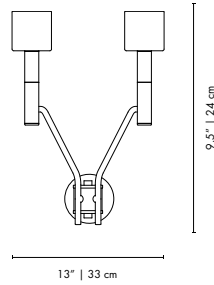

ELLA | WALL

MATERIALS
BODY: Brass
SHADE: Aluminum

WEIGHT
Approx.: 1.5 kg | 3.3 lbs

BULBS (40W)
2 x G9 Bulbs (included) (bulbs not included for North America)

DIMENSIONS
HEIGHT: 9.5" | 24 cm
WIDTH: 13" | 33 cm
DEPTH: 7.1" | 18 cm

PACKAGE
(Cardboard Box)
HEIGHT: 19.7" | 50 cm
WIDTH: 19.7" | 50 cm
DEPTH: 13.8" | 35 cm
0.088 m³ / 3.5 kg