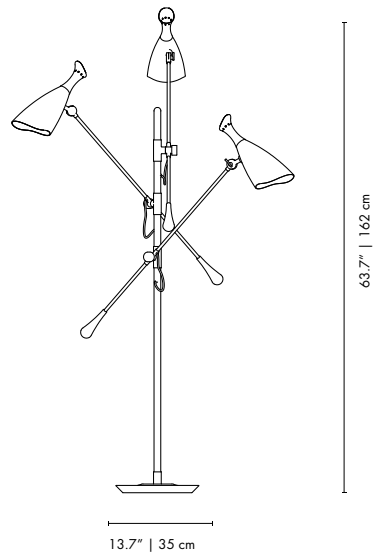

DUKE | FLOOR

MATERIALS
BODY: Brass
SHADE: Aluminum and Brass
WIRE: Textile

WEIGHT
Approx.: 18 kg | 39.68 lbs

BULBS (40W)
9x G9 Bulbs (included) (bulbs not included for North America)

DIMENSIONS
HEIGHT: 63.7" | 162 cm
BASE DIAM.: 13.8" | 35 cm

PACKAGE
(Cardboard Box)
WIDTH: 27.5" | 70 cm
HEIGHT: 64.9" | 165 cm
DEPTH: 23.6" | 60 cm
0.693 m³ / 29 kg

EVANS | FLOOR

MATERIALS
BODY: Brass
SHADE: Aluminum
WIRE: Textile

WEIGHT
Approx.: 8 kg | 17.6 lbs

BULBS (40W)
3 x E27 Bulbs (included) (bulbs not included for North America)

DIMENSIONS
HEIGHT: 74" | 190 cm
DIAM.: 25.6" | 65 cm

PACKAGE
WIDTH: 27.6" | 70 cm
HEIGHT: 77.2" | 196 cm
DEPTH: 23.6" | 60 cm
(Cardboard Box)
0.8232 m³ / 21.5 kg