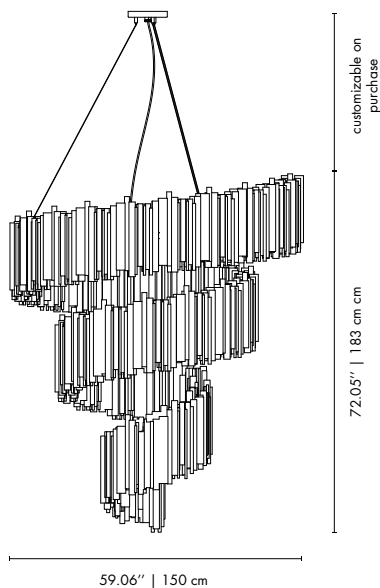

BRUBECK CHANDELIER | SUSPENSION

MATERIALS
BODY: Brass

DIMENSIONS
HEIGHT: 72.05" | 183 cm
DIAM: 59.06" | 150 cm
POLE HEIGHT: Customizable on purchase