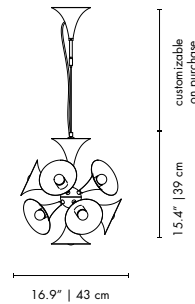

BOTTI | PENDANT

MATERIALS
BODY: Brass and Steel

WEIGHT
Approx: 2.5 kg | 7.7 lbs

BULBS (40W)
11 x E27 Silver Crown Bulbs (included)
(bulbs E26 not included for North America)

DIMENSIONS
HEIGHT: 15.4" | 39 cm
DIAM: 16.9" | 43 cm
STANDARD CORD HEIGHT: 39.4" | 100 cm(customizable on purchase)

PACKAGE
(Cardboard Box)
HEIGHT: 27.56" | 70cm
WIDTH: 25.2" | 64 cm
DEPTH: 25.2" | 64 cm
0.29 m³ / 25 kg