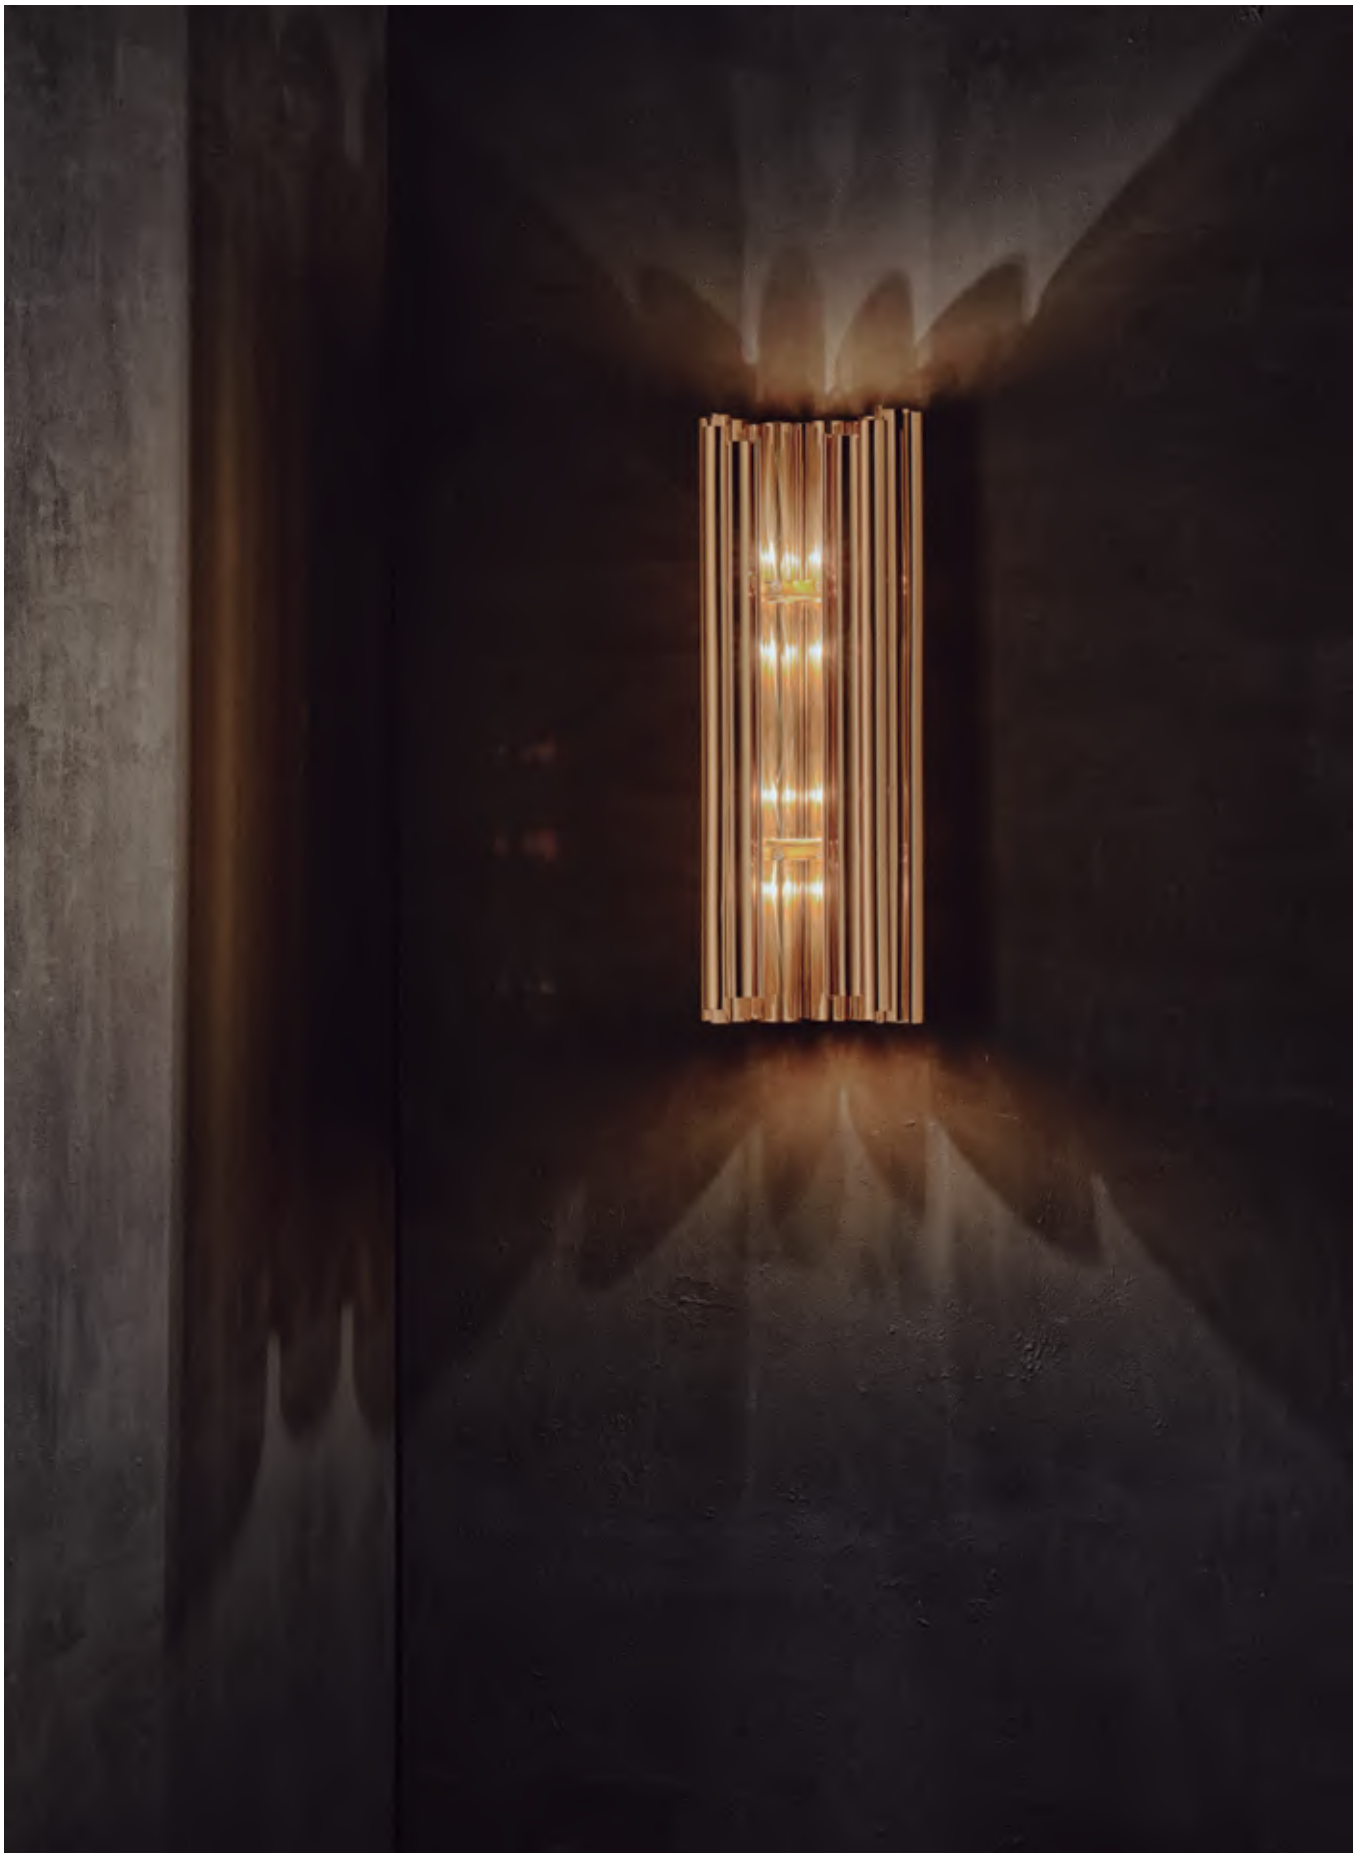

WIDTH: 7.1" | 18 cm

DEPTH: 4.7" | 12 cm

PASTORIUS

WALL LAMP

Pastorius wall lamp has an industrial chic style and features swing arms that are an American classic. Sophisticated and modern, Pastorius arm lamp complement any interior design. Its extendable arm built of brass can be adjusted into different positions and extends up to 26". The handle made of steel with a matte black finishing gives you the possibility to adjust the lamp shade upwards or downwards. With a vintage feeling, the flexible lamp shade has matte black exterior and a matte white interior finishing. Pastorius accordion extension and adjustable head make this industrial wall sconce perfect as a bedside reading lamp or as a workbench lighting.