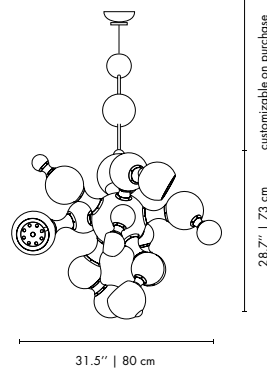

HEIGHT: 39.37" | 100cm

WIDTH: 33.46" | 85 cm

DEPTH: 33.46" | 85cm

100 x 85 x 85 cm

0.7225 m³ / 27 kg

Black Glossy & Copper Plated

Glossy Black & Nickel

White Glossy & Copper