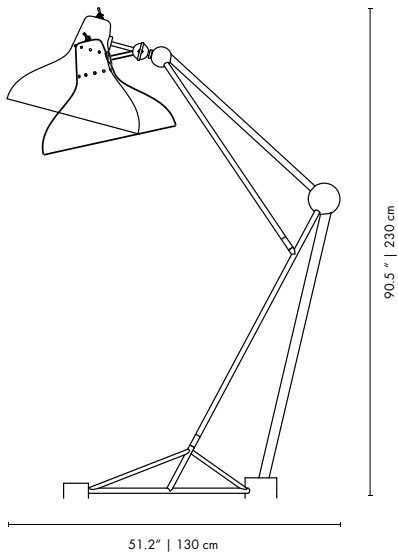

COLTRANE | FLOOR

MATERIALS

BODY: Brass and Aluminum
SHADE: Steel

WEIGHT

Approx.: 15 kg | 33 lbs

BULBS (40W)

6 x Gu10 Bulbs (included) (bulbs not included for North America)

DIMENSIONS

HEIGHT: 68.9" | 175 cm

DIAM.: 11.8" | 30 cm

PACKAGE

(Cardboard Box)

WIDTH: 18.1" | 46 cm

HEIGHT: 78.7" | 200 cm

DEPTH: 18.1" | 46 cm

0.4232 m³ / 26 kg

DIANA XL | FLOOR

MATERIALS

BODY: Steel
SHADE: Aluminum

WEIGHT

Approx.: 45 kg | 39.7 lbs

BULBS (40W)

1 x E27 Bulb (included) (bulbs not included for North America)

DIMENSIONS

WIDTH: 51.2" | 130 cm

HEIGHT: 90.5" | 230 cm

DEPTH: 59" | 150 cm

PACKAGE

(Cardboard Boxes)

Vol.1:

WIDTH: 47.2" | 120 cm

HEIGHT: 47.2" | 120 cm

DEPTH: 17.7" | 45 cm

Vol.2:

WIDTH: 29.5" | 75 cm

HEIGHT: 29.5" | 75 cm

DEPTH: 24.4" | 62 cm

0.65 + 0.35 m³ / 61 kg