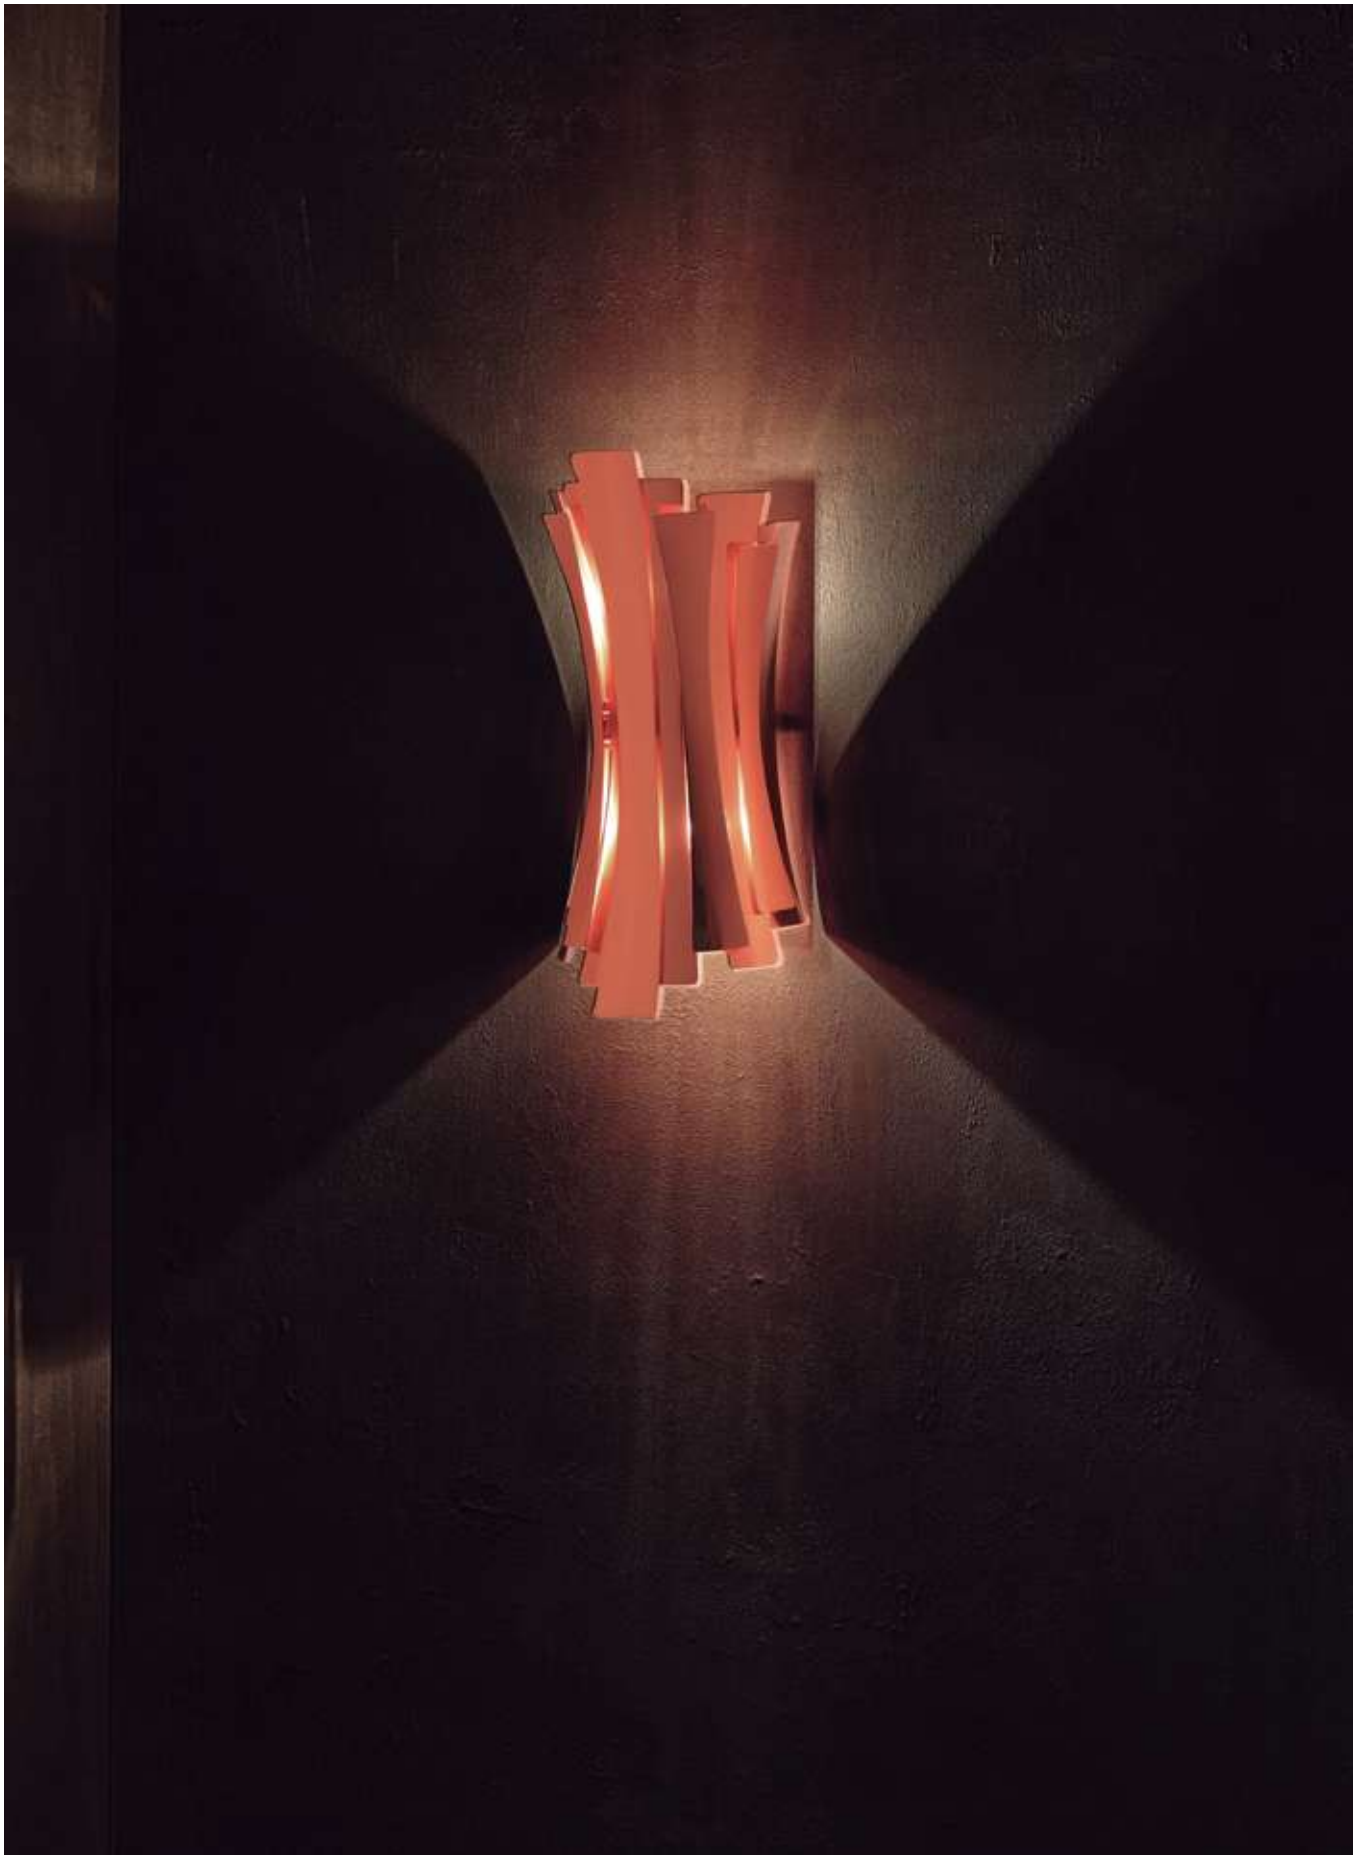

WIDTH: 7.1" | 18 cm

DEPTH: 7.1" | 18 cm

EVANS

WALL LAMP

Evans is a contemporary wall light with a heavy mid-century modern influence, making it an exquisite lighting design. This modern wall sconce is designed and handmade in Portugal, ensuring a high level of craftsmanship and the best final product. Both the lamp mount and the body are handmade in brass with a gold-plated finish, while the lamp shades are made of aluminum, with a standard matte black finish. This black wall light features two movable diffusers, which can be adjusted both upwards and downwards for a more comfortable ambience. This versatility makes this indoor wall lamp the perfect task light, but it does also look stunning as a bedroom wall sconce.