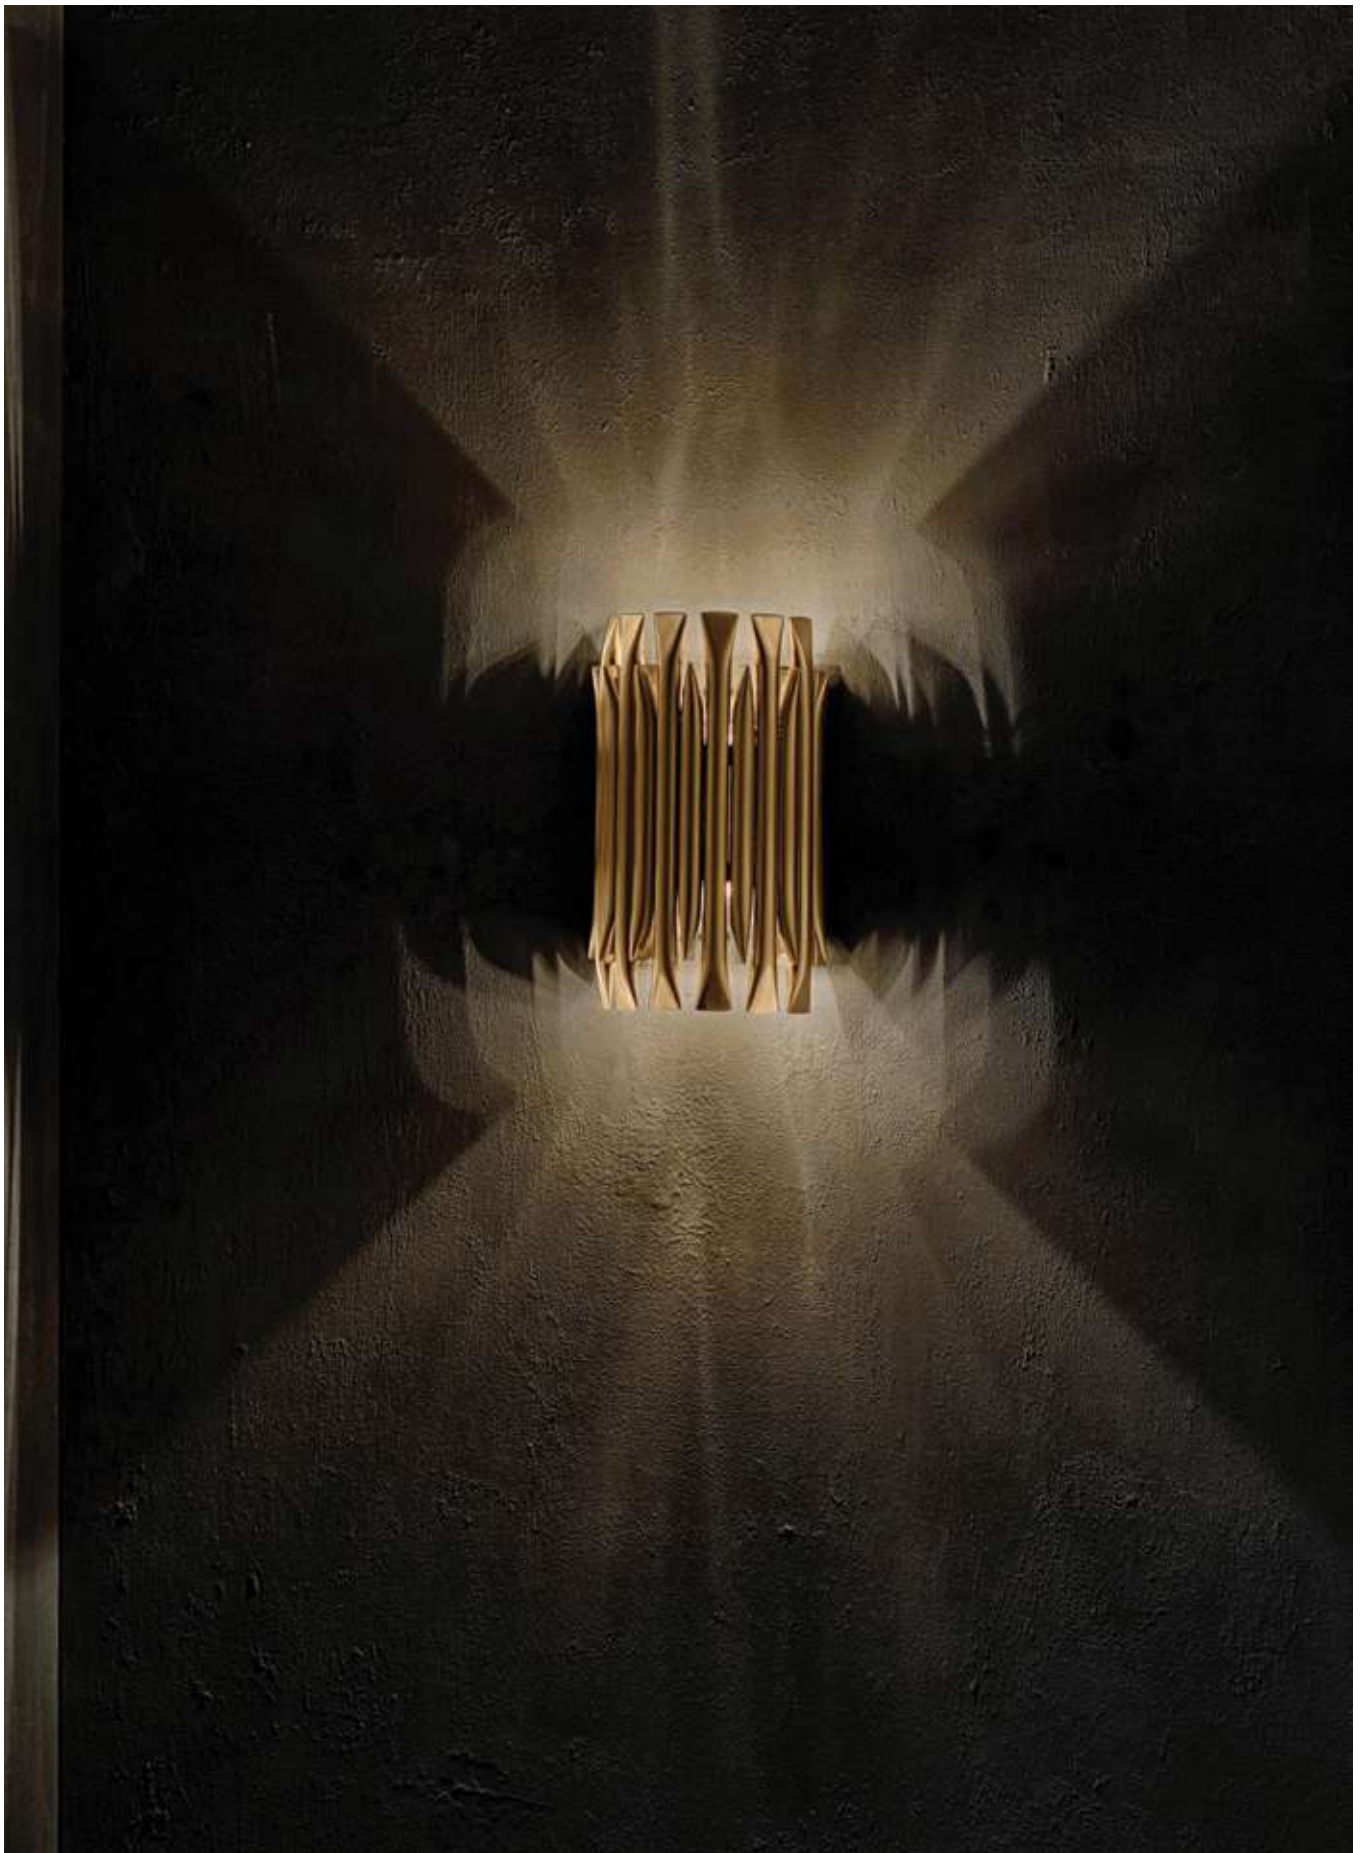

WIDTH: 7.1" | 18 cm

DEPTH: 4.7" | 12 cm

MILES

WALL LAMP

Miles wall lamp was inspired in one of the most influential and acclaimed figures in the history of jazz and 20th century music: Miles Davis. This modern wall light has the purpose to represent the impressive charisma of this outstanding jazz singer, in its innovative and sophisticated lighting features. Miles black wall sconce features a structure made in brass and the lamp shade in aluminum. The retro style brasswind arm is articulated to bring the light to where it's needed and boasts a matte black and gold plated finish. The drum lamp shade is finished in matte black and has gold powder paint interior finishing that makes this lamp sturdy. With a classy, intriguing contemporary silhouette, Miles mid-century modern wall sconce is the perfect bedroom wall light, since it will suit exquisitely in your interior design as your bedside reading lamp.