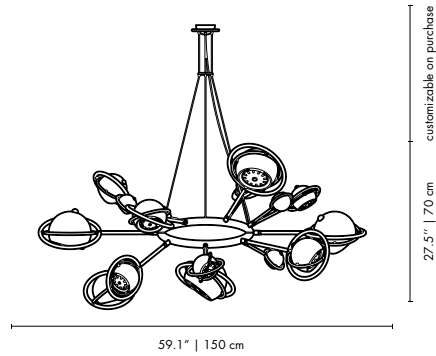

COSMO | SUSPENSION

MATERIALS
BODY: Brass
SHADE: Steel

WEIGHT
Approx.: 24.25 kg | 53.5 lbs

BULBS (40W)
22x G9 Lamps (included) (bulbs not included for North America)

DIMENSIONS
TUBE DIAM.: 59.1" | 150 cm
HIEGHT: 27.5" | 70 cm
CORD HEIGHT: 39.4" | 100 cm(adjustable)
(customizable on purchase)

PACKAGE
(Cardboard Box)
165 x 120 x 155 cm
3.069 m³ / 40Kg