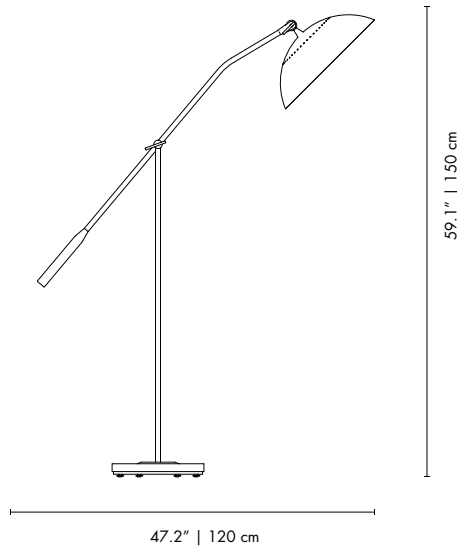

PACKAGE

(Cardboard Box)
WIDTH: 26.7" | 68cm
HEIGHT: 65" | 165cm
DEPTH: 23.2" | 59 cm
0.662 m³ / 23kg