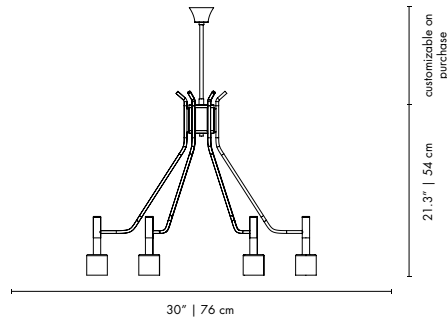

ELLA | SUSPENSION

MATERIALS
BODY: Brass
SHADE: Aluminum

WEIGHT
Approx.: 8 kg | 17.6 lbs

BULBS (40W)
6 x G9 Bulbs (included) (bulbs not included for North America)

DIMENSIONS
HEIGHT: 21.3" | 54 cm
DIAM.: 30" | 76 cm
STANDARD POLE HEIGHT: 39.4" | 100 cm (adjustable)
(customizable on purchase)

PACKAGE
(Cardboard Box)
HEIGHT: 25.59" | 65cm
WIDTH: 33.46" | 85 cm
DEPTH: 33.46" | 85cm
0.4696m³/13 kg

ELLA 15 | SUSPENSION

WEIGHT
Approx.: 16 kg | 35.3 lbs

BULBS (40W)
15 x G9 Bulbs (included) (bulbs not included for North America)

DIMENSIONS
HEIGHT: 22.8" | 58 cm
DIAM.: 50.4" | 128 cm
POLE HEIGHT: 39.4" | 100 cm (adjustable)
(customizable on purchase)

PACKAGE
(Cardboard Box)
HEIGHT: 27.56" | 70cm
WIDTH: 57.09" | 145 cm
DEPTH: 61.02" | 155cm
1.5732 m³ / 36 kg