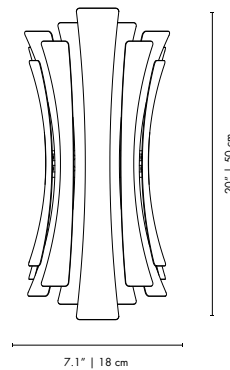

ETTA | WALL

MATERIALS
BODY: Brass

WEIGHT
Approx.: 6 kg | 13.2 lbs

BULBS (40W)
4 x G9 Bulbs (included) (bulbs not included for North America)

DIMENSIONS
HEIGHT: 20" | 50 cm
WIDTH: 7.1" | 18 cm
DEPTH: 7.1" | 18 cm

PACKAGE
(Cardboard Box)
HEIGHT: 23.6" | 60 cm
WIDTH: 7.8" | 20 cm
DEPTH: 11.8" | 30 cm
0.036 m³ / 4.8 kg