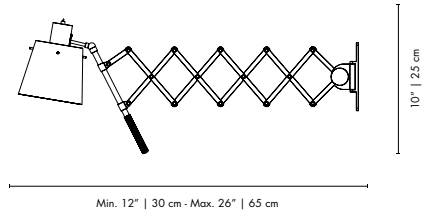

PASTORIUS | WALL

MATERIALS
BODY: Brass
SHADE: Aluminum
HANDLE: Steel
WIRE: Textile

WEIGHT
Approx.: 3 kg | 8.8 lbs

BULBS (40W)
1 x E27 Bulb (included) (bulbs not included for North America)

DIMENSIONS
HEIGHT: 10" | 25 cm
DEPTH: Min. 12" | 30 cm - Max. 25.6" | 65 cm
WIDTH: 5.9" | 15 cm

PACKAGE
(Cardboard Box)
HEIGHT: 22.8" | 58 cm
DEPTH: 22.8" | 58 cm
WIDTH: 7.9" | 20 cm
0.067 m³ / 4 kg