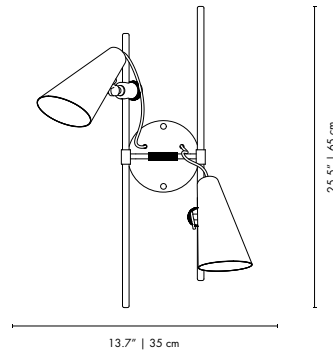

EVANS | WALL

MATERIALS
BODY: Brass
SHADE: Aluminum
WIRE: Textile

WEIGHT
Approx.: 5 kg | 11 lbs

BULBS (40W)
2 x E27 Bulbs (included) (bulbs not included for North America)

DIMENSIONS
HEIGHT: 25.5" | 65 cm
WIDTH: 13.7" | 35 cm
DEPTH: 11.8" | 30 cm

PACKAGE
(Cardboard Box)
HEIGHT: 33.1" | 84 cm
WIDTH: 13" | 33 cm
DEPTH: 13" | 33 cm
0.091 m³ / 7kg

GALLIANO | WALL

MATERIALS
BODY: Steel

WEIGHT
Approx.: 1 kg | 2.2 lbs (per tube)

BULBS (40W)
2 x E27 Bulbs (included) (bulbs not included for North America)

DIMENSIONS
HEIGHT: 15.6" | 39.5 cm
WIDTH: 2.6" | 6.5 cm
DEPTH: 3.4" | 8.5 cm

PACKAGE
(Cardboard Box)
HEIGHT: 21.7" | 55 cm
WIDTH: 7.1" | 18 cm
DEPTH: 4.7" | 12 cm
0.012 m³ / 2 Kg