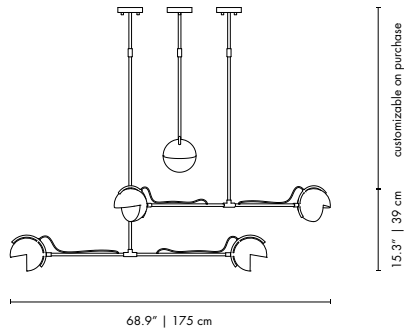

DIMENSIONS
 LENGTH: 68.9" | 175 cm
 WITH: 68.9" | 175 cm
 HEIGHT: 15.3" | 39 cm

Glossy White & Gold Plated

MADELEINE | SUSPENSION

MATERIALS
 BODY: Brass
 SHADE: Aluminum

WEIGHT
 Approx. 3.3 kg | 7.2 lbs

BULBS (40W)
 4 x E27 Bulbs (included) (E26 for USA not included)