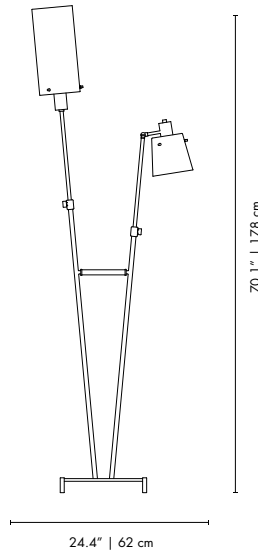

NEIL | FLOOR

MATERIALS
BODY: Brass
SHADE: Aluminum
WIRE: Textile

WEIGHT
Approx.: 20 kg | 44.1 lbs

BULBS (40W)
3 x E27 Bulb (included) (bulbs not included for North America)

DIMENSIONS
HEIGHT: 69.3" | 176 cm
DIAM: 26" | 65 cm

PACKAGE
(Cardboard Box)
HEIGHT: 72.8" | 185 cm
WIDTH: 29.5" | 75cm
DEPTH: 29.5" | 75m
1.04 m³ / 37 kg

PASTORIUS | FLOOR

MATERIALS
BODY: Brass
SHADE: Aluminum and Acrylic

WEIGHT
Approx.: 6 kg | 13.2 lbs

BULBS (40W)
2 x E27 Bulb (included) (bulbs not included for North America)

DIMENSIONS
HEIGHT: 70.1" | 178 cm
WIDTH: 24.4" | 62 cm
DEPTH: 11.8" | 30 cm

PACKAGE
(Cardboard Box)
WIDTH: 27.2" | 69cm
HEIGHT: 62.20" | 158cm
DEPTH: 28.3" | 58 cm
0,6323 m³/15kg