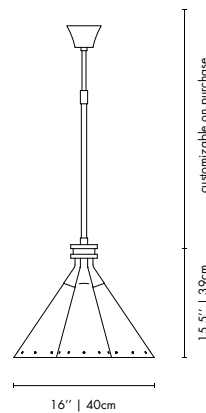

LAINE | SUSPENSION

MATERIALS
BODY: Brass
SHADE: Aluminum

BULBS (40W)
6 x E14 Bulbs LED (included) (for USA not included)

DIMENSIONS
LENGTH: 68.9" | 175 cm
WITH: 68.9" | 175 cm
HEIGHT: 15.3" | 39 cm

MADELEINE | SUSPENSION

MATERIALS
BODY: Brass
SHADE: Aluminum

WEIGHT
Approx. 3.3 kg | 7.2 lbs

BULBS (40W)
4 x E27 Bulbs (included) (E26 for USA not included)

DIMENSIONS
DIAM.: 16" | 40 cm
HEIGHT: 15.5" | 39 cm
POLE HEIGHT: 39.4" | 100 cm (adjustable)
(customizable on purchase)

PACKAGE
(Cardboard Box)
61 x 61 x 42 cm
0.1563 m³ / 10 kg