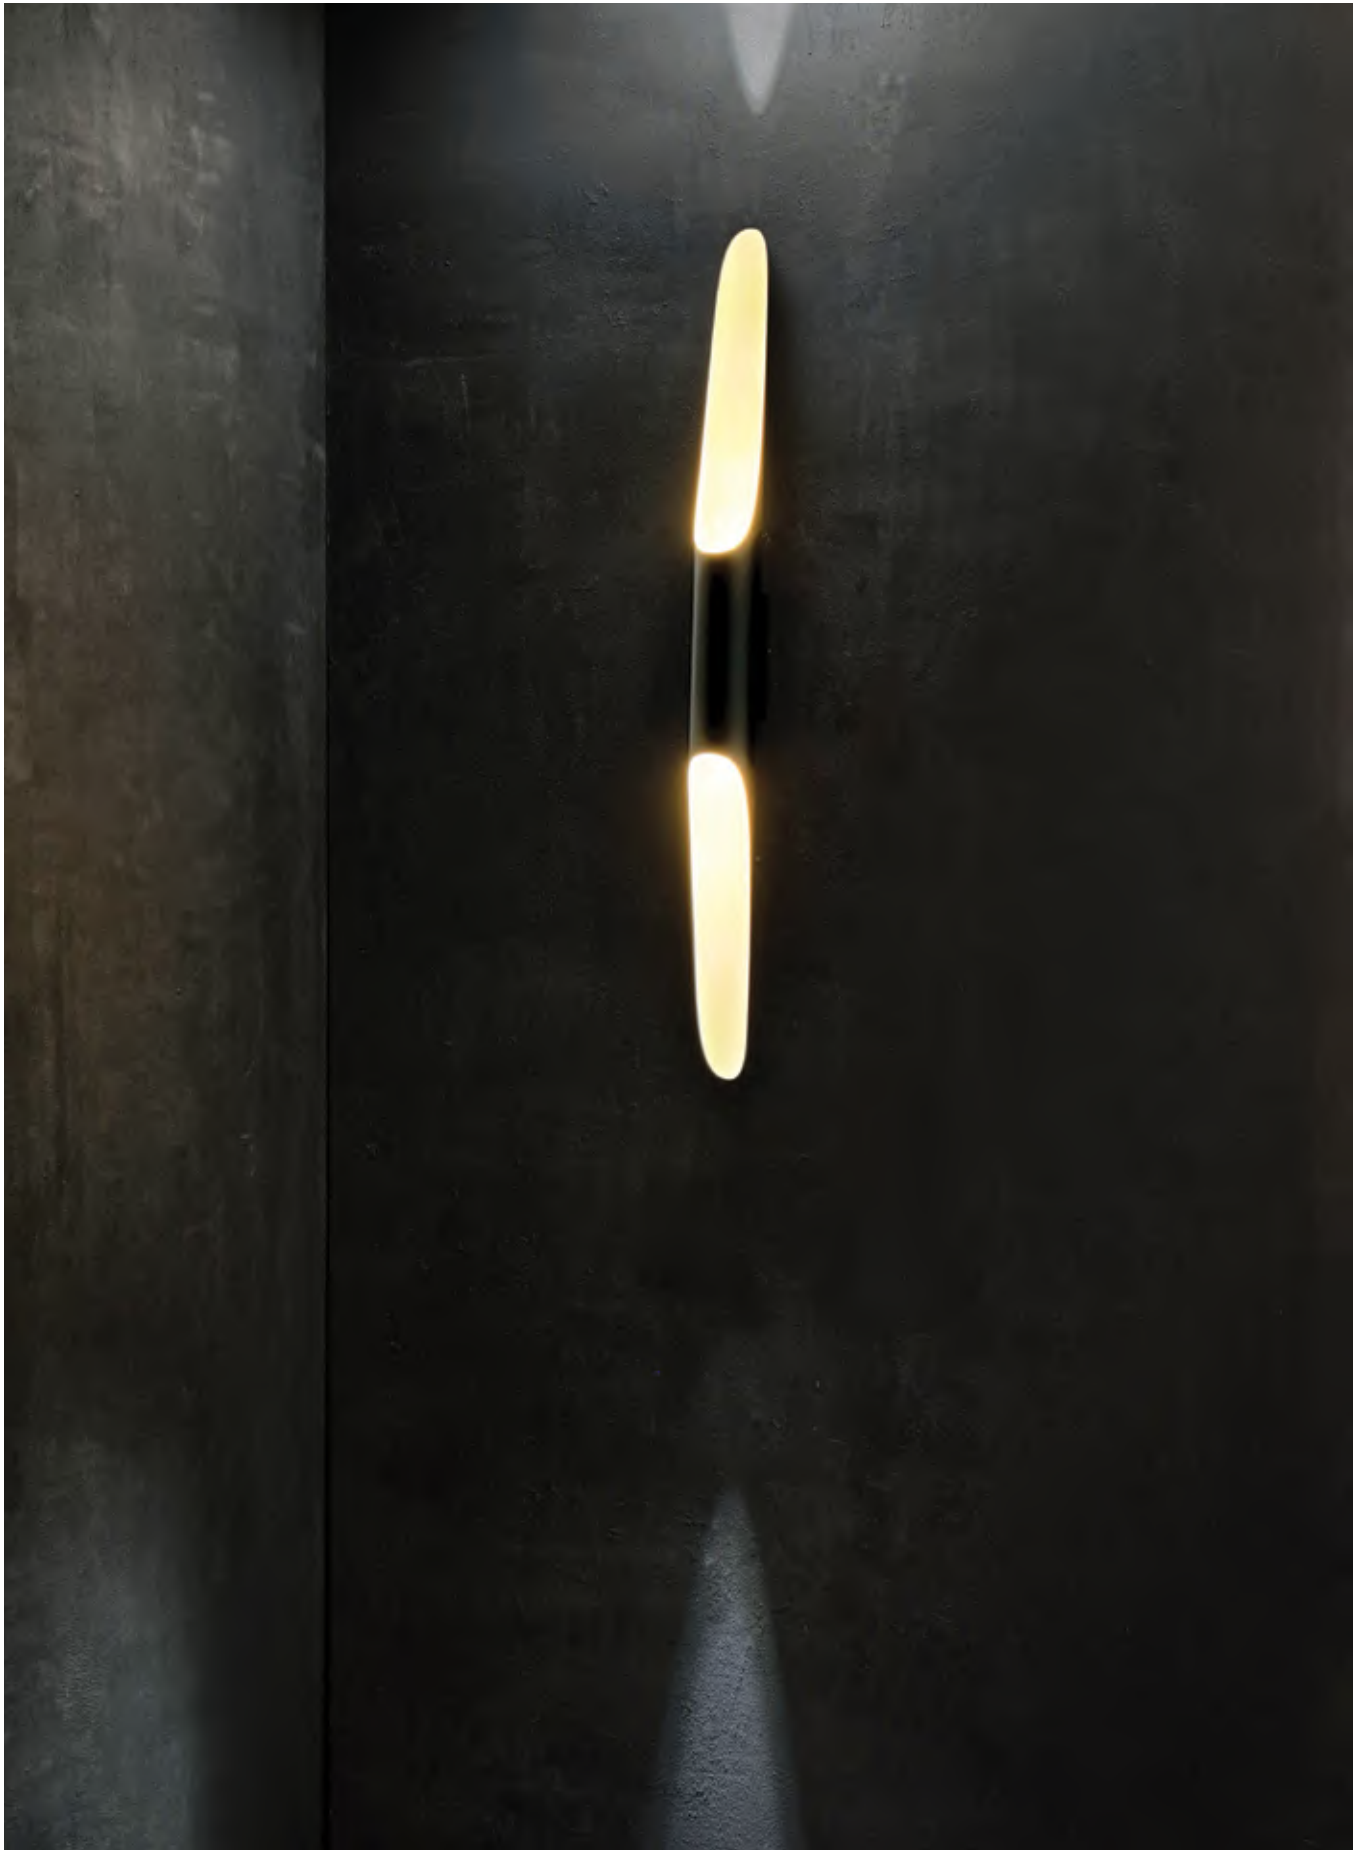

MATERIALS

BODY: Aluminum

WEIGHT

Approx.: 4 kg | 8.8 lbs

BULBS (40 w)

4 x GU10 Bulbs (included)
(bulbs not included for North America)

DIMENSIONS

HEIGHT: 45.3" | 113 cm

WIDTH: 6.3" | 16 cm

DEPTH: 3.9" | 10 cm

DIANA

WALL LAMP

Diana is a vintage industrial wall lamp, inspired by the classic designs of the mid-century modern age. A true industrial design icon, Diana has a mount and swing arm handmade in brass, with a lamp shade made in aluminum. The counterweight we find at the extremity is made out of steel for a more secure grip. There is also a switch at the top of the lamp shade, which makes it easy and comfortable to turn the lights on and off. While the mount and body boast a stunning nickel plated finish, the shade and counterweight are lacquered a glossy red, with the inside of the lamp being matte white for a smoother cast of light. Keep in mind that it can be customized using any RAL color of your choosing. It is the perfect industrial design lamp to put on display in a retro kitchen, or to use as a modern home office lighting fixture.