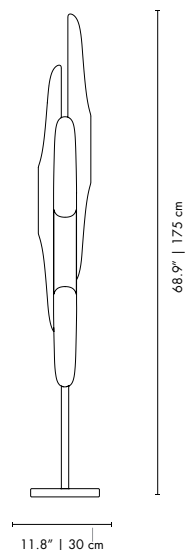

HEIGHT: 68.9" | 175 cm

DIAM.: 11.8" | 30 cm

PACKAGE

(Cardboard Box)

WIDTH: 18.1" | 46 cm

HEIGHT: 78.7" | 200 cm

DEPTH: 18.1" | 46 cm

0.4232 m³ / 26 kg