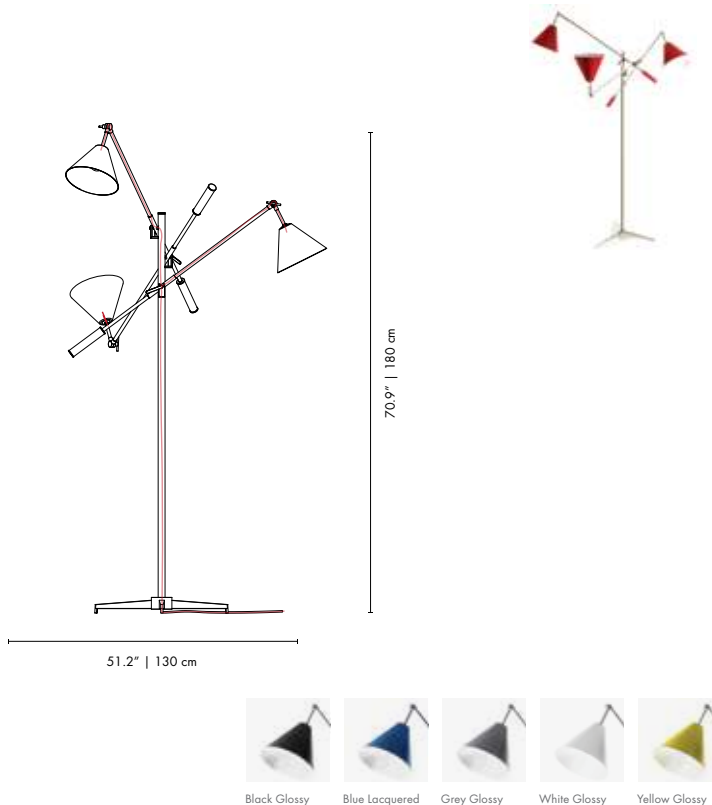

SINATRA | FLOOR

MATERIALS
BODY: Brass
SHADE: Aluminum
COUNTER WEIGHT: Steel

WEIGHT
Approx.: 12 kg | 26.5 lbs

BULBS (40W)
3 x E27 Bulbs (included) (bulbs not included for North America)

DIMENSIONS
HEIGHT: 70.9" | 180 cm
WIDTH: 51.2" | 130 cm
DEPTH: 39.4" | 100 cm

PACKAGE
(Cardboard Box)
70 x 60 x 165 cm
HEIGHT: 64.9" | 165 cm
WIDTH: 27.5" | 70 cm
DEPTH: 23.6" | 60 cm
0.693 m³ / 24 kg