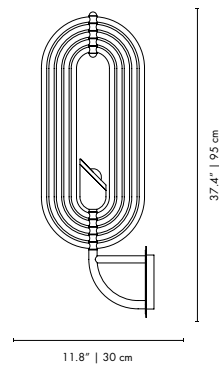

TURNER | WALL

MATERIALS
BODY: Brass
SHADE: Aluminum

WEIGHT
Approx.: 5.7 kg | 12.6 lbs

BULBS (40W)
1 x E27 Bulb (included) (bulbs not included for North America)

DIMENSIONS
HEIGHT: 37.4" | 95 cm
WIDTH: 11.8" | 30 cm
DEPTH: 12.6" | 32 cm

PACKAGE
(Cardboard Box)
HEIGHT: 17.7" | 45 cm
WIDTH: 40.6" | 103 cm
DEPTH: 17.7" | 45 cm
0.209 m³ / 5.6Kg