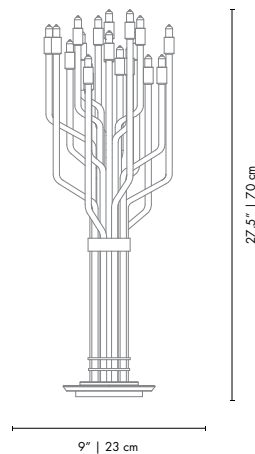

PACKAGE

(Cardboard Box)

HEIGHT: 32.68" | 83cm
WIDTH: 14.96" | 38 cm
DEPTH: 14.96" | 38m
0.1198 m³ / 14 Kg