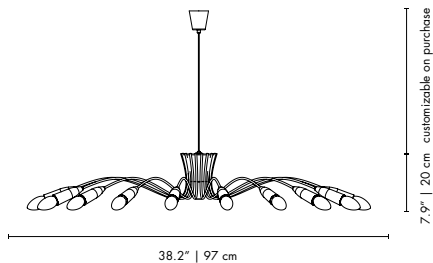

NORAH | SUSPENSION

MATERIALS
BODY: Brass
BULB HOLDER: Aluminum

WEIGHT
Approx.: 5.8 kg | 12.8 lbs

BULBS (40W)
17 x E14 Bulbs (included) (E12 for USA not included)

DIMENSIONS
HEIGHT: 7.9" | 20 cm
DIAM.: 38.2" | 97 cm
POLE HEIGHT: 27.5" | 70 cm
(customizable on purchase)

PACKAGE
(Cardboard Box)
110 x 110 x 40 cm
0.484 m³ / 20 kg