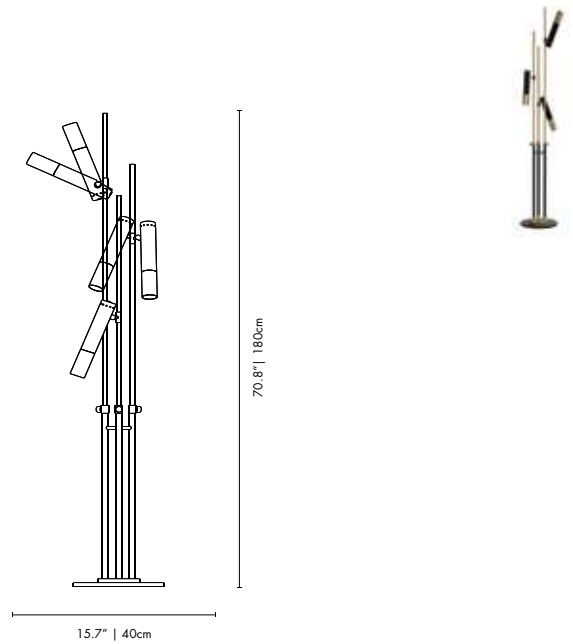

IKE | FLOOR

MATERIALS
BODY: Brass
SHADE: Brass and Aluminum
BASE: Brass and Aluminum

WEIGHT
Approx.: 12 kg | 26.4 lbs

BULBS (40W)
3 x G9 Bulbs (included) (bulbs not included for North America)

DIMENSIONS
HEIGHT: 70.8" | 180 cm
DIAM.: 15.7" | 40cm

PACKAGE
(Cardboard Box)
WIDTH: 72.8" | 45 cm
HEIGHT: 76" | 185 cm
DEPTH: 72.8" | 45 cm
0.3746 m³ / 21.6 kg