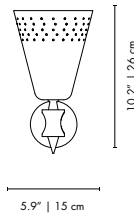

Black & Copper Plated   Glossy Black & Gold   Gold Plated & Black   Gold & Glossy White   Nickel & Glossy White