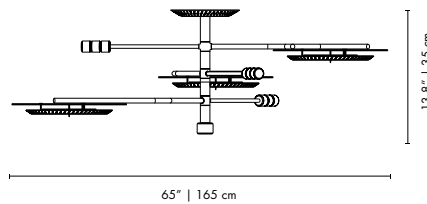

HENDRIX | SUSPENSION

MATERIALS
BODY: Brass
SHADES: Brass

WEIGHT
Approx. 20 kg | 44 lbs

BULBS (40W)
9 x G9 Bulbs (included) (bulbs not included for North America)

DIMENSIONS
DIAM.: 65" | 165 cm
HEIGHT: 13.8" | 35 cm
POLE HEIGHT: 39.4" | 100 cm
(customizable on purchase)

PACKAGE
(Cardboard Box)