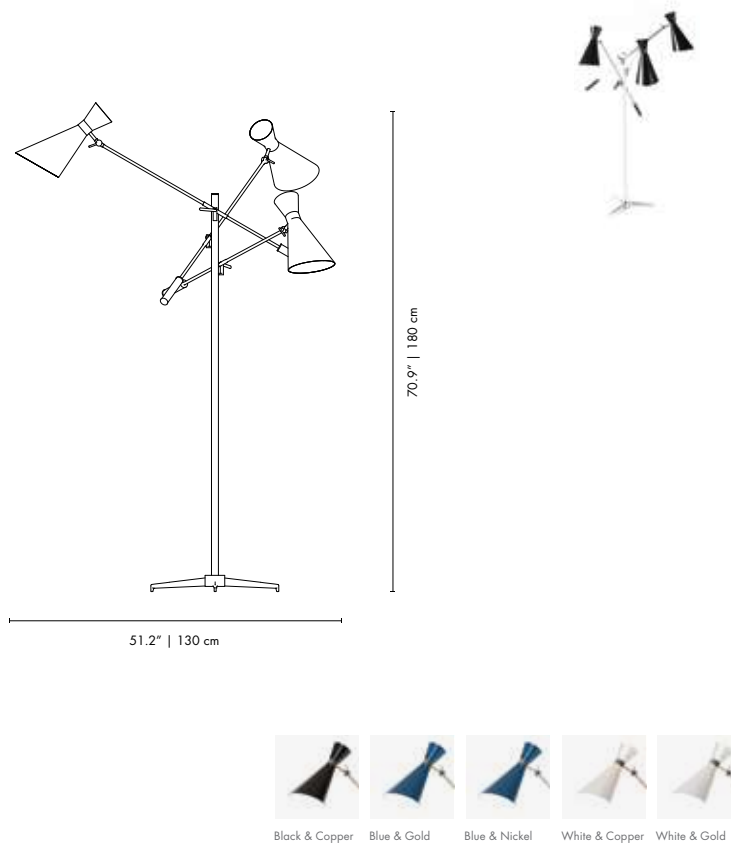

STANLEY | FLOOR

MATERIALS
BODY: Brass
SHADE: Aluminum
COUNTER WEIGHT: Steel

WEIGHT
Approx.: 13 kg | 28.6 lbs

BULBS (40W)
3 x E27 Bulbs (included) (bulbs not included for North America)

DIMENSIONS
HEIGHT: 70.9" | 180 cm
WIDTH: 51.2" | 130 cm
DEPTH: 39.4" | 100 cm

PACKAGE
(Cardboard Box)
HEIGHT: 64.9" | 165 cm
WIDTH: 39.3" | 100 cm
DEPTH: 25.5" | 65 cm
1.0725 m³ / 26 kg