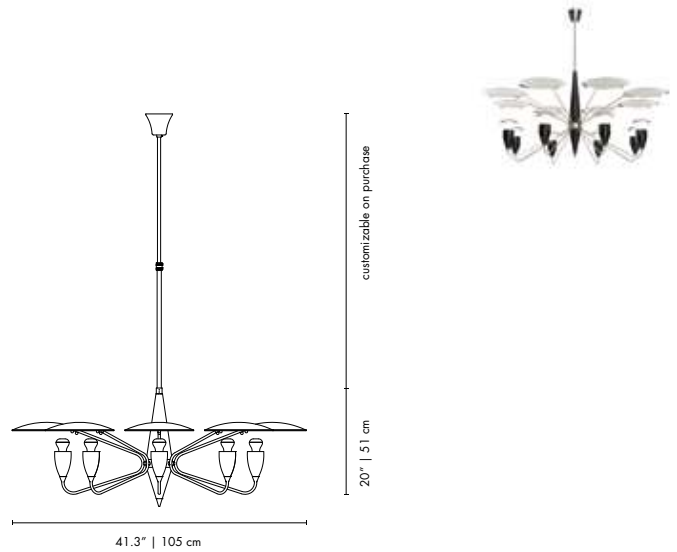

PEGGY | SUSPENSION

MATERIALS

BODY: Brass and Wood
SHADE: Aluminum
TOP COVER: Steel

WEIGHT

Approx.: 8 kg | 17.6 lbs

BULBS (40W)

8 x E14 Reflector Bulbs (included) (E12 for USA not included)

DIMENSIONS

HEIGHT: 20" | 51 cm
DIAM.: 41.3" | 105 cm
POLE HEIGHT: 39.4" | 100 cm
(customizable on purchase)

PACKAGE

(Cardboard Box)
106 x 106 x 57 cm
0.6405 m³ / 23,4kg