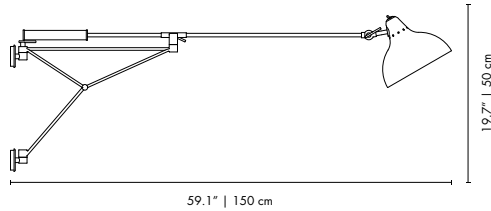

DIANA | WALL

MATERIALS
BODY: Brass
SHADE: Aluminum
COUNTERWEIGHT: Steel

WEIGHT
Approx.: 7 kg | 22 lbs

BULBS (40W)
1 x E27 Bulb (bulbs not included for North America)

DIMENSIONS
HEIGHT: 19.7" | 50 cm
DEPTH: 59.1" | 150 cm
WIDTH: 11.8" | 30 cm

PACKAGE
(Cardboard Box)
HEIGHT: 18.1" | 46 cm
DEPTH: 39.4" | 100 cm
WIDTH: 18.1" | 46 cm
0.2116 m³ / 10 kg