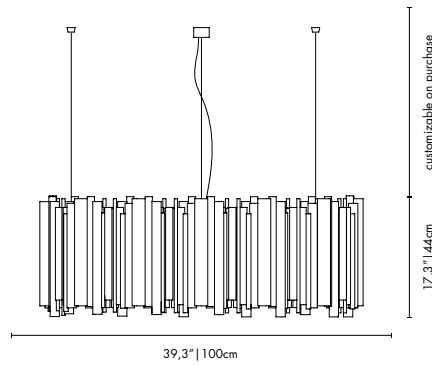

BRUBECK | SUSPENSION

MATERIALS
BODY: Brass

WEIGHT
Approx.: 46 kg | 99 lbs

BULBS (40W)
30 x G9 Bulbs (included) (bulbs not included for North America)

DIMENSIONS
BODY HEIGHT: 17.3" | 44 cm
DIAM: 39.3" | 100 cm
CORD HEIGHT: 39.4" | 100 cm (adjustable)
(customizable on purchase)

PACKAGE
(Plywood Box)
HEIGHT: 25.2" | 64 cm
WIDTH: 43.31" | 110 cm
DEPTH: 43.31" | 110 cm
0.77 m³ / 72 kg

Aged Brass   Brushed Copper   Brushed Nickel   Brushed Gold   Nickel

BRUBECK | PENDANT

MATERIALS
BODY: Brass

WEIGHT
Approx.: 4.5 kg | 9.9 lbs

BULBS (40W)
6 x G9 Bulbs (included) (bulbs not included for North America)

DIMENSIONS
BODY HEIGHT: 17.3" | 44 cm
DIAM: 5.1" | 13 cm
CORD HEIGHT: 39.4" | 100 cm (customizable on purchase)

PACKAGE
(Cardboard Box)
HEIGHT: 23.62" | 60 cm
WIDTH: 11.81" | 30 cm
DEPTH: 8.66" | 22 cm
0.04m³ / 6Kg