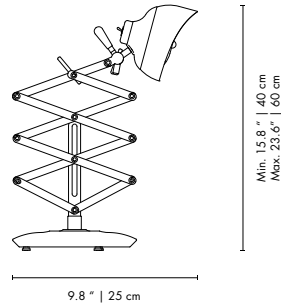

BILLY | TABLE

MATERIALS
BODY: Brass
SHADE: Aluminum and Brass
WIRE: Textile

WEIGHT
Approx.: 5.7 kg | 12.5 lbs

BULBS (40W)
2 x G9 Bulb (included) (bulbs not included for North America)

DIMENSIONS
HEIGHT: Min. 15.8" | 40 cm Max. 23.6" | 60 cm
WIDTH: 9.8" | 25 cm
DEPTH: 7.9" | 20 cm

PACKAGE
(Cardboard Box)
HEIGHT: 25.59" | 65cm
WIDTH: 15.75" | 40 cm
DEPTH: 15.75" | 40cm
0.104 m³/9.2 Kg

BOTTI | TABLE

MATERIALS
BODY: Nero Marquina and Brass
SHADE: Brass

WEIGHT
Approx.: 25 kg | 55 lbs

BULBS (40W)
11 x E14 Silver Crown Bulbs (included) (bulbs not included for North America)

DIMENSIONS
HEIGHT: 27.6" | 67.5 cm
DIAMETER: 16.5" | 42 cm

PACKAGE
(Plywood Box)
HEIGHT: 35.43" | 90cm
WIDTH: 21.65" | 55 cm
DEPTH: 21.65" | 55cm
0.272 m³ / 30 kg