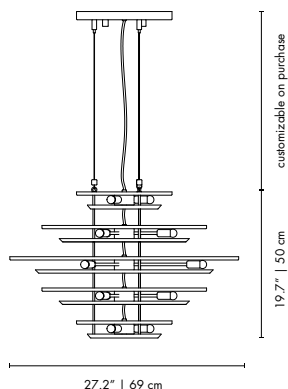

HENDRIX CHANDELIER | SUSPENSION

MATERIALS
BODY: Brass

WEIGHT
Approx.: 35 Kg | 77 lbs

BULBS (40W)
15 x G9 Bulbs (bulbs not included for North America)

DIMENSIONS
BODY HEIGHT: 19.7" | 50 cm
DIAM.: 27.2 | 69 cm
STANDARD CORD HEIGHT: 39.4 | 100 cm(customizable on purchase)

PACKAGE
(Cardboard Box)
HEIGHT: 31.5" | 80cm
WIDTH: 57.09" | 145 cm
DEPTH: 61.02" | 155cm
1.798 m³ / 50 Kg