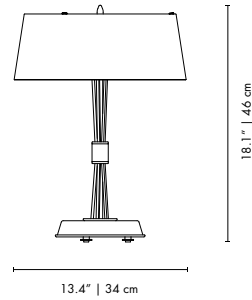

MILES | TABLE

MATERIALS
BODY: Brass
SHADE: Aluminum

WEIGHT
Approx.: 4 kg | 8.8 lbs

BULBS (40W)
3 x E27 Bulbs (included)
(bulbs not included for North America)

DIMENSIONS
HEIGHT: 18.1" | 46 cm
DIAM.: 13.4" | 34 cm

PACKAGE
(Cardboard Box)
HEIGHT: 29.53" | 75cm
WIDTH: 15.75" | 40 cm
DEPTH: 15.75" | 40cm
0.225 m³ / 10.5 kg

Black & Copper   Black & Gold   White & Copper   White & Gold   White & Nickel

TURNER | TABLE

MATERIALS
BODY: Brass
SHADE: Aluminum

WEIGHT
Approx.: 7.5 kg | 16.5 lbs

BULBS (40W)
3 x G9 Bulbs (included) (bulbs not included for North America)

DIMENSIONS
HEIGHT: 23.6" | 60 cm
DIAM.: 11.8" | 34 cm

PACKAGE
(Cardboard Box)
HEIGHT: 28.35" | 72cm
WIDTH: 17.72" | 45 cm
DEPTH: 17.72" | 45cm
0.146 m³ / 12.8 kg