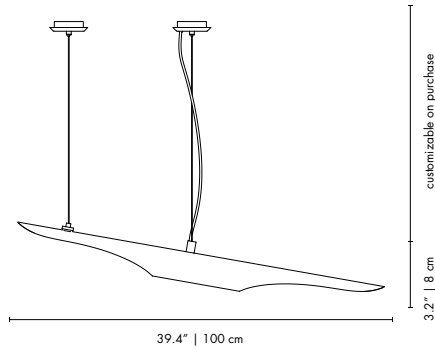

COLTRANE | SUSPENSION

MATERIALS

WIRE: Steel Cords and Magnetic Disc (per tube)
CANOPY: Brass
SHADE: Steel

WEIGHT

Approx.: 5 kg | 11 lbs (per tube)

BULBS (40W)

2 x Gu10 (per tube) (included)) (bulbs not included for North America)

DIMENSIONS

TUBE DIAM.: 3.2" | 8 cm
WIDTH: 39.4" | 100 cm
CORD HEIGHT: 59" | 150 cm (adjustable)
(customizable on purchase)

PACKAGE

(Cardboard Box)
118 x 22 x 22 cm
0.0571 m³ / 5.5 kg