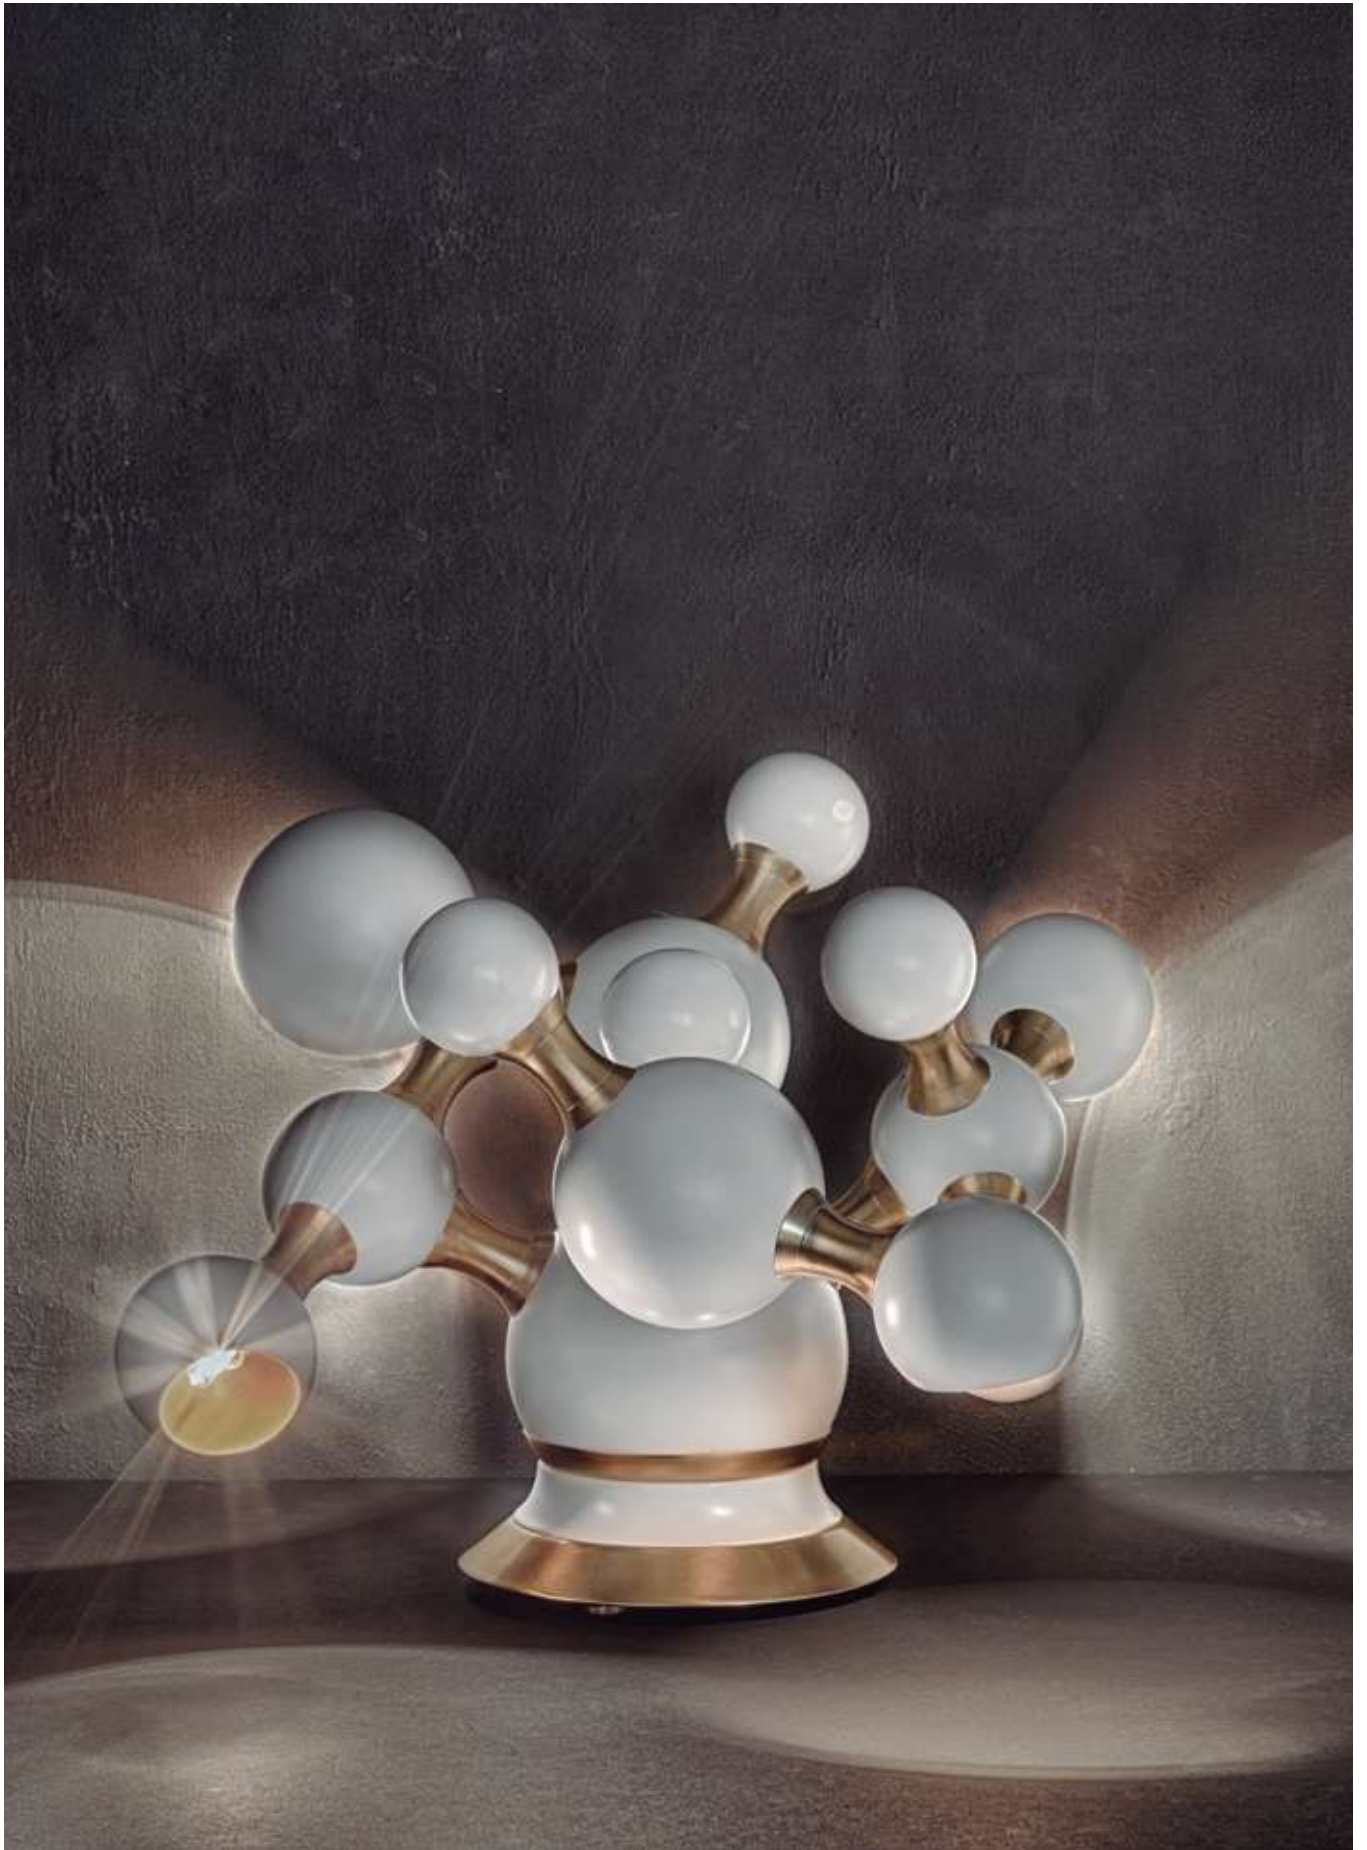

HEIGHT: 21.6" | 55 cm

DEPTH: 11.8" | 30 cm

ATOMIC

TABLE LAMP

A modern interpretation of the atomic age, Atomic mid-century desk lamp was inspired by the molecular composition of the atom. With a body handmade in brass and steel, this large table lamp features a set of 4 round spotlights all arranged in an abstract organic composition. Weighing in at almost 20 pounds, Atomic table light has several gold-plated elements that turn it into a sophisticated option perfect for a modern home office, or a contemporary living room.

MATERIALS

BODY: Brass and Steel

SHADE: Steel

WEIGHT

Approx.: 9 kg | 20 lbs

BULBS (40 w)

4 x G9 Bulbs (included)

(bulbs not included for North America)

DIMENSIONS

HEIGHT: 22.2" | 56.5 cm

WIDTH: 17.5" | 44.5 cm

DEPTH: 17.5" | 44.5 cm

BARRY

TABLE LAMP

Representing everything that a tripod table lamp should be, Barry mid-century desk lamp is a handmade piece produced in Portugal by some of the finest artisans in the business. This brass lighting design features a shade and a top cover made in aluminum, top coated in matte black and matte white, which can be customized. The shade has a nickel plated finish, emphasizing the contemporaneity of this fine bedroom table lamp. Going as high as 13', this is fantastic task and reading light for bed.

(bulbs not included for North America)

DIMENSIONS

WIDTH: 12.2" | 31 cm

HEIGHT: 12.6" | 32 cm

DEPTH: 13.4" | 34 cm

BASIE

TABLE LAMP

Basie table light is a vintage mid-century lamp with distinct features that make it stand out in any room setting. Handmade in brass, with an aluminum shade and a marble base, it features a top cover that can be customized with any RAL color of your choosing. Looking its best in more formal settings, this graciously large table lamp is the perfect fit for a classic living room or entryway.