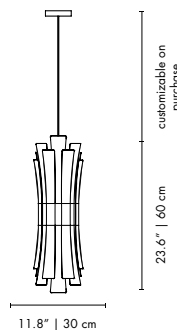

customizable on purchase

23.6" | 60 cm

11.8" | 30 cm