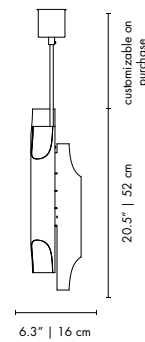

Black Glossy & Gold Powder Inside

Copper Plated & Grey Powder Inside

Gold Plated & Gold Powder Inside

Gold Plated & Grey Powder Inside

Nickel Black & Gold Powder Inside