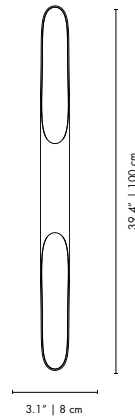

DIMENSIONS
 HEIGHT: 39.4" | 100 cm
 WIDTH: 3.1" | 8 cm
 DEPTH: 3.9" | 10 cm

PACKAGE
 (Cardboard Box)
 HEIGHT: 46.4" | 118 cm
 WIDTH: 10.7" | 27 cm
 DEPTH: 10.7" | 27cm
 0.086 m³ / 4.7 kg

DIANA | WALL

MATERIALS
 BODY: Brass
 SHADE: Aluminum
 COUNTERWEIGHT: Steel