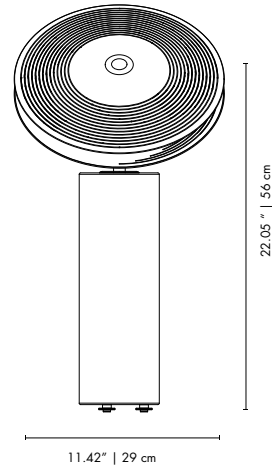

KENNY | TABLE

MATERIALS
BASE: Marble
SHADE: Brass

DIMENSIONS
WIDTH: 11.42" | 29 cm
HEIGHT: 22.05" | 56 cm

MARCUS | TABLE

MATERIALS
BODY: Brass
SHADE: Aluminum and Steel

WEIGHT
Approx.: 3.5 kg | 7.7 lbs

BULBS (40W)
1x E27 Bulb (included) (bulbs not included for North America)

DIMENSIONS
WIDTH: 11.8" | 30 cm
HEIGHT: 13.8" | 35 cm
DEPTH: 7.5" | 19 cm

PACKAGE
(Cardboard Box)
HEIGHT: 17.72" | 45cm
WIDTH: 15.75" | 40 cm
DEPTH: 15.75" | 40cm
0.072 m³ / 6.5 kg