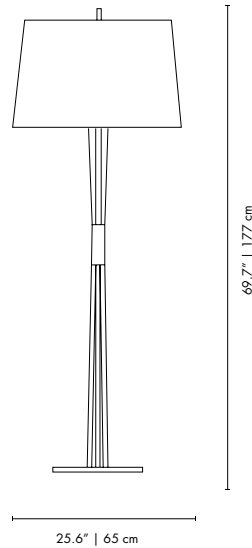

MILES | FLOOR

MATERIALS
BODY: Brass
SHADE: Aluminum
BASE: Marble Portoro (Polished)

WEIGHT
Approx.: 18.5 kg | 40.8 lbs

BULBS (40W)
4 x E27 Bulb (included) (bulbs not included for North America)

DIMENSIONS
HEIGHT: 69.7" | 177 cm
DIAM: 25.6" | 65 cm

PACKAGE
(Cardboard Box)
Vol.1
WIDTH: 17.7" | 45cm
HEIGHT: 70.8" | 180 cm
DEPTH: 17.7" | 45m
0.294m³

Vol.2
WIDTH: 27.5" | 70cm
HEIGHT: 23.6" | 60cm
DEPTH: 27.5" | 70m
0.364 m³
37 kg