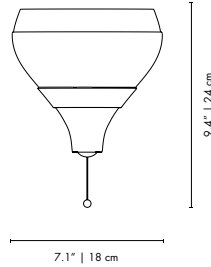

HANNA | WALL

MATERIALS
BODY: Brass
SHADE: Brass and Aluminum

WEIGHT
Approx.: 2 kg | 4.4 lbs

BULBS (40W)
1 x E27 Bulbs (included) (bulbs not included for North America)

DIMENSIONS
HEIGHT: 9.4" | 24 cm
WIDTH: 7.1" | 18 cm
DEPTH: 9.8" | 25 cm

PACKAGE
(Cardboard Box)
HEIGHT: 12.6" | 32 cm
WIDTH: 11.8" | 30 cm
DEPTH: 12.6" | 32 cm
0.031m³ / 2 kg