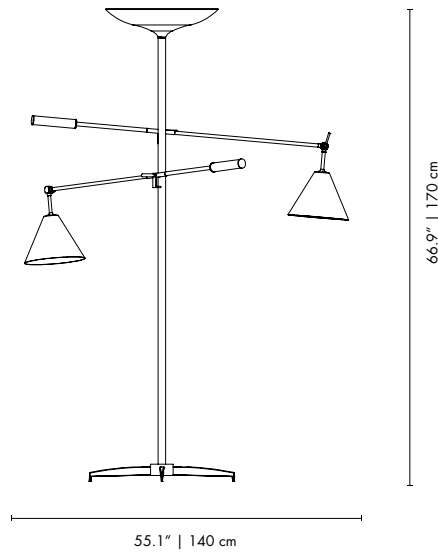

TORCHIERE | FLOOR

MATERIALS
BODY: Brass
SHADE: Aluminum

WEIGHT
Approx.: 17 kg | 37 lbs

BULBS (40W)
3 x E27 Bulbs (included) (bulbs not included for North America)

DIMENSIONS
HEIGHT: 66.9" | 170 cm
DIAM.: 55.1" | 140 cm

PACKAGE
(Cardboard Box)
HEIGHT: 70.8" | 180cm
WIDTH: 27.1" | 69cm
DEPTH: 22.8" | 58cm
0.7203 m³ | 23 kg