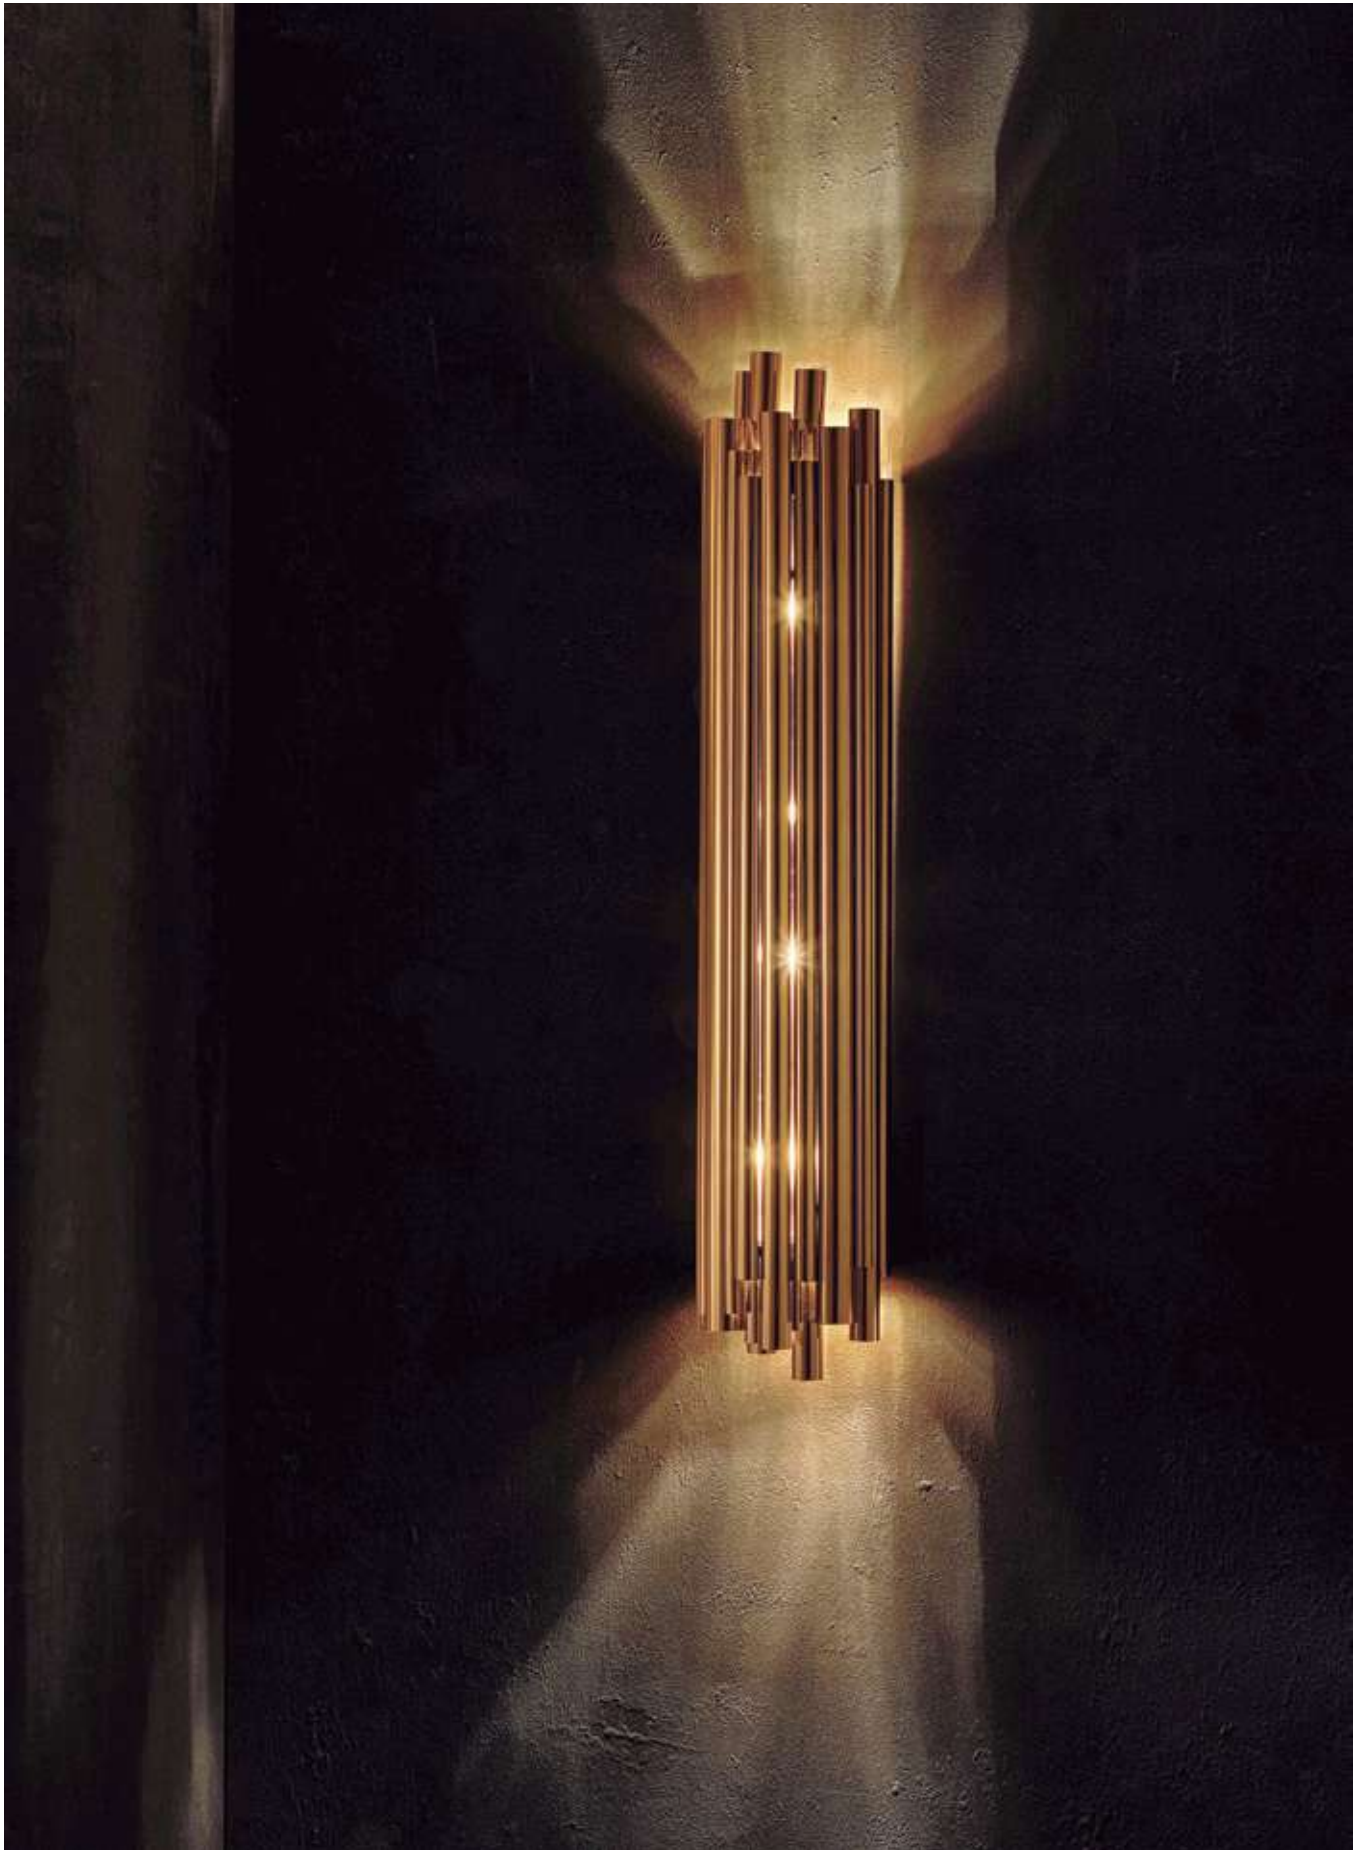

WIDTH: 19.7" | 50 cm

DEPTH: 4.3" | 11 cm

CHARLES

WALL LAMP

Charles is a modern vanity light designed by DelightFULL and inspired by the mid-century lighting classics. A simple lighting design, Charles is handmade in brass and aluminum by some of the finest artisans in Portugal. The mount is made of brass, with a nickel plated finish, while the shades have minimalist perforation details and also feature a nickel plated and a matte white finish. It is a mid-century wall sconce that creates a stunning visual effect, having the possibility of being used with one or two diffusers. The perfect wall lamp shade for a Scandinavian style bedroom, or a contemporary bathroom.