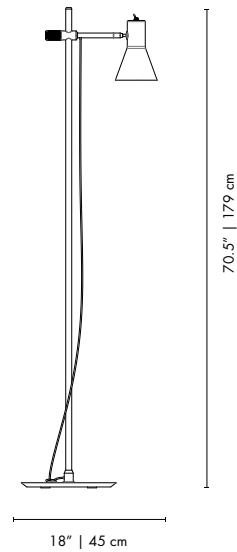

COLEMAN | FLOOR

MATERIALS
BODY: Brass
SHADE: Aluminum
WIRE: Textile

WEIGHT
Approx.: 5 kg | 11 lbs

BULBS (40W)
1 x E27 Bulbs (included) (bulbs not included for North America)

DIMENSIONS
HEIGHT: 70.5" | 179 cm
DEPTH :18" | 45 cm

PACKAGE
(Cardboard Box)
WIDTH: 18.1" | 46 cm
HEIGHT: 74.8" | 190 cm
DEPTH: 18.1" | 46 cm
0.4 m³ / 15kg