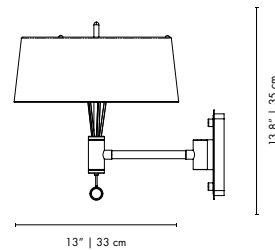

PACKAGE
(Cardboard Box)
HEIGHT: 18.1" | 46 cm
WIDTH: 15.6" | 40 cm
DEPTH: 18.1" | 46 cm
0.0846 m³ / 7.5 kg

NORAH | WALL

MATERIALS
 BODY: Brass
 BULB HOLDER: Aluminum

WEIGHT
 Approx.: 1 kg | 2.2 lbs

BULBS (40W)
 5 x E14 Bulbs (included) (bulbs not included for North America)