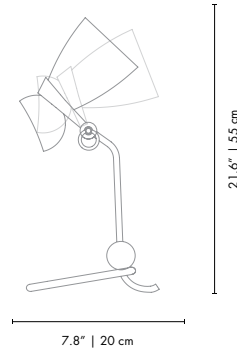

AMY | TABLE

MATERIALS
BODY: Brass
SHADE: Aluminum

WEIGHT
Approx.: 2.5 kg | 5.5 lbs

BULBS (40W)
2 x E14 (included) (bulbs not included for North America)

DIMENSIONS
WIDTH: 7.8" | 20 cm
HEIGHT: 21.6" | 55 cm
DEPTH: 11.8" | 30 cm

PACKAGE
(Cardboard Box)
HEIGHT: 22.83" | 58cm
WIDTH: 14.96" | 38 cm
DEPTH: 14.96" | 38cm
0.084 m³ / 5 kg