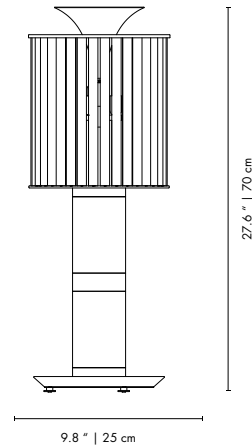

HEIGHT: 27.6" | 70 cm
DIAM.: 9.8" | 25 cm

PACKAGE

(Cardboard Box)

HEIGHT: 31.5" | 80cm
WIDTH: 15.75" | 40 cm
DEPTH: 15.75" | 40cm
0.128 m³ / 24 Kg

Estremoz Marble & Copper

Portoro Marble & Copper

Portoro Marble & Gold