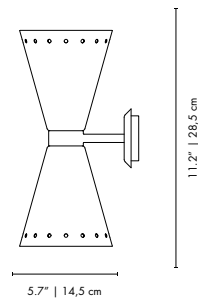

PIAZZOLLA | WALL

MATERIALS
BODY: Brass
SHADE: Brass and Aluminum

WEIGHT
Approx.: 1.2 kg | 2.6 lbs

BULBS (40W)
2x E27 Bulb (included) (bulbs not included for North America)

DIMENSIONS
HEIGHT: 11.2" | 28.5 cm
WIDTH: 5.7" | 14.5 cm
DEPTH: 7.5" | 19 cm

PACKAGE
(Cardboard Box)
HEIGHT: 15.8" | 40 cm
WIDTH: 8.7" | 22 cm
DEPTH: 9.8" | 25 cm
0.022 m³ / 1.8 kg