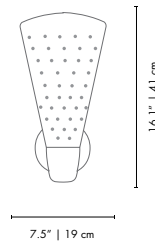

DIZZY | WALL

MATERIALS
BODY: Brass
SHADE: Brass

WEIGHT
Approx.: 1 kg | 2.2 lbs

BULBS (40W)
1 x E27 Bulb (bulbs not included for North America)

DIMENSIONS
HEIGHT: 16.1" | 41 cm
WIDTH: 7.5" | 19 cm
DEPTH: 8.7" | 22 cm

PACKAGE
(Cardboard Box)
HEIGHT: 18.5" | 47 cm
WIDTH: 8.3" | 21 cm
DEPTH: 10.6" | 27 cm
0.0267 m³ / 2 kg