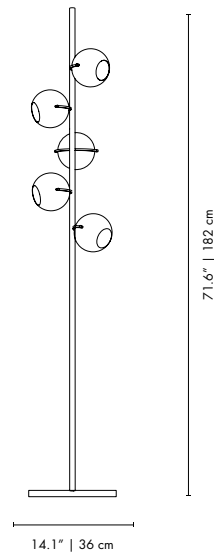

SCOFIELD | FLOOR

MATERIALS
BODY: Brass
SHADE: Aluminum and Brass
Wire: Textile

WEIGHT
Approx.: 12 kg | 26.5 lbs

BULBS (40W)
5 x Gu10 Bulbs (included) (bulbs not included for North America)

DIMENSIONS
HEIGHT: 71.6" | 182 cm
DIAM.: 14.1" | 36 cm

PACKAGE
(Cardboard Box)
HEIGHT: 62.20" | 190cm
WIDTH: 27.5" | 70cm
DEPTH: 23.6" | 60 cm
0.798 m³ / 24.4 kg

SIMONE | FLOOR

MATERIALS
BODY: Brass
SHADE: Aluminum
Wire: Textile

WEIGHT
Approx.: 15 kg | 33 lbs

BULBS (40W)
3 x E27 Bulbs (included) (bulbs not included for North America)

DIMENSIONS
HEIGHT: 70.9" | 180 cm
WIDTH: 51.2" | 130 cm
DEPTH: 39.4" | 100 cm

PACKAGE
(Cardboard Box)
WIDTH: 27.5" | 70cm
HEIGHT: 80.7" | 205cm
DEPTH: 22.8" | 58cm
0.8323 m³ / 30kg