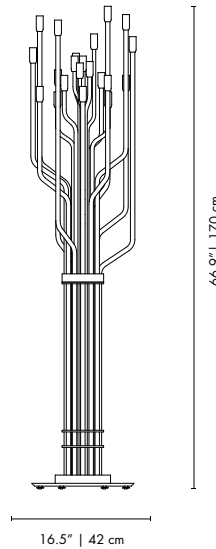

JANIS | FLOOR

MATERIALS
BODY: Brass

WEIGHT
Approx.: 25 kg | 55.1 lbs

BULBS (40W)
19 x G9 Bulbs (included) (bulbs not included for North America)

DIMENSIONS
HEIGHT: 66.9" | 170 cm
DIAM: 16.5" | 42 cm

PACKAGE
(Cardboard Box)
HEIGHT: 69.6" | 170 cm
WIDTH: 20.8" | 53cm
DEPTH: 20.8" | 53cm
0.497 m³ / 42kg