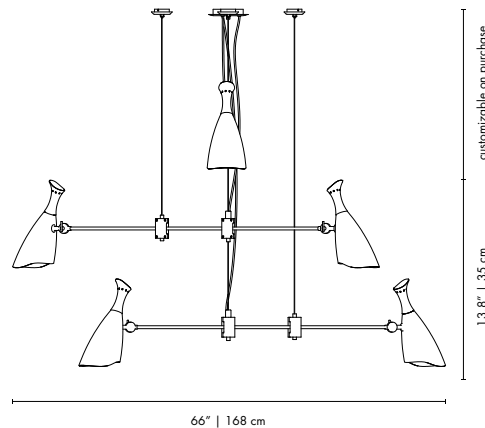

DUKE 12 | SUSPENSION

WEIGHT
Approx.: 30 kg | 26.4 lbs

BULBS (40W)
36 x G9 Bulbs (included) (bulbs not included for North America)

DIMENSIONS
BODY HEIGHT: 13.8" | 35 cm
DIAM.: 66" | 168 cm
POLE HEIGHT: 39.4" | 100 cm (adjustable)
(customizable on purchase)

PACKAGE
(Cardboard Box)
HEIGHT: 21.65" | 55cm
WIDTH: 68.9" | 175 cm
DEPTH: 68.9" | 175cm
1.684 m³ / 45 kg