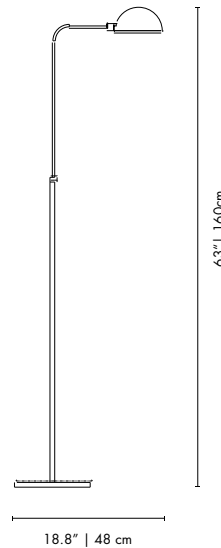

HERBIE | FLOOR

MATERIALS
BODY: Brass
SHADE: Aluminum

WEIGHT
Approx.: 6.5 kg | 14.3 lbs

BULBS (40W)
1 x E27 Bulbs (included) (bulbs not included for North America)

DIMENSIONS
WIDTH: 18.8" | 48 cm
HEIGHT: 63" | 160 cm
DEPTH: 9.8" | 25 cm

PACKAGE
(Cardboard Box)
WIDTH: 17.7" | 45 cm
HEIGHT: 66.9" | 170 cm
DEPTH: 17.7" | 45 cm
0.3442 m³ / 12.7 kg