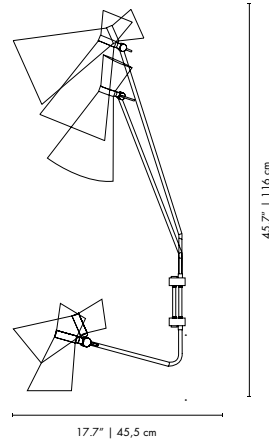

SIMONE | WALL

MATERIALS
BODY: Brass
SHADE: Aluminum
WIRE: Textile

WEIGHT
Approx.: 9 kg | 19.8 lbs

BULBS (40W)
3 x E27 Bulb (included) (bulbs not included for North America)

DIMENSIONS
HEIGHT: 45.7" | 116 cm
WIDTH: 17.7" | 45.5 cm
DEPTH: 17.7" | 45.5 cm

PACKAGE
(Cardboard Box)
HEIGHT: 53.5" | 136 cm
WIDTH: 23.6" | 60 cm
DEPTH: 27.6" | 70 cm
0.5712 m³ / 16.5 kg