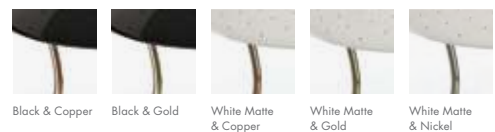

MEOLA | TABLE

MATERIALS
BODY: Brass
SHADE: Aluminum

WEIGHT
Approx.: 3 kg | 6.6 lbs

BULBS (40W)
1 x E14 Bulb (included) (bulbs not included for North America)

DIMENSIONS
HEIGHT: 11" | 28 cm
DIAM.: 9.8" | 25 cm

PACKAGE
(Cardboard Box)
HEIGHT: 11" | 40 cm
WIDTH: 15.75" | 30 cm
DEPTH: 15.75" | 30cm
0.64 m³ / 4 kg