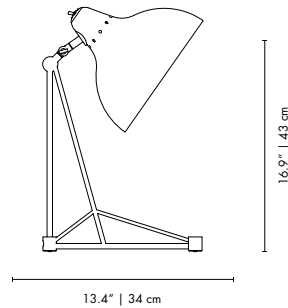

Nickel & Blue   Gold & Blue   Gold & Red   Gold & White   Nickel & White