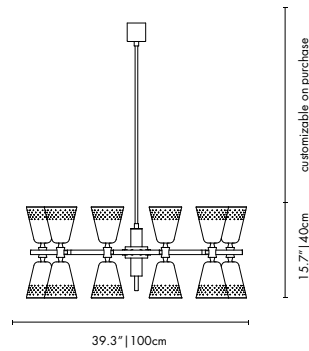

CHARLES | SUSPENSION

MATERIALS
BODY: Brass
SHADE: Brass

WEIGHT
Approx.: 18 kg | 39.6 lbs

BULBS (40W)
20 x E27 Bulbs (included) (bulbs not included for North America)

DIMENSIONS
BODY HEIGHT: 15.7" | 40 cm
DIAM: 39.3" | 100 cm
STANDARD POLE HEIGHT: 35.4" | 90 cm (customizable on purchase)

PACKAGE
(Cardboard Box)
HEIGHT: 19.69" | 50cm
WIDTH: 47.24" | 120 cm
DEPTH: 47.24" | 120 cm
0.79m³ / 38kg

CHARLES 40 | SUSPENSION

WEIGHT
Approx.: 28 kg | 61.6 lbs

BULBS (40W)
40 x E27 Bulbs (included) (bulbs not included for North America)

DIMENSIONS
HEIGHT: 31.5" | 80 cm
DIAM: 39.3" | 100 cm
STANDARD POLE HEIGHT: 35.4" | 90 cm (customizable on purchase)

PACKAGE
(Cardboard Box)
HEIGHT: 41.34" | 105cm
WIDTH: 47.24" | 120 cm
DEPTH: 47.24" | 120 cm
1.512m³ / 77kg