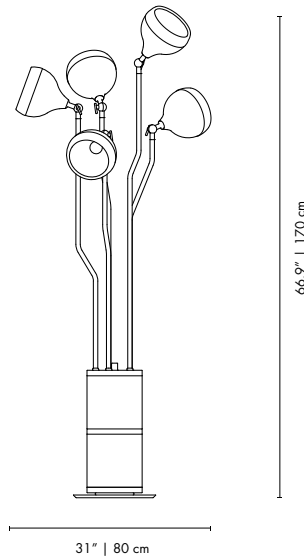

HANNA | FLOOR

MATERIALS
BODY: Brass
SHADE: Brass and Aluminum
BASE: Marble Estremoz (Polished)

WEIGHT
Approx.: 34 kg | 75 lbs

BULBS (40W)
5 x E27 Bulbs (included) (bulbs not included for North America)

DIMENSIONS
HEIGHT: 66.9" | 170 cm
MAX DIAM.: 31.5" | 80 cm

PACKAGE
(Cardboard Box)
Vol.1
WIDTH: 14.6" | 37 cm
HEIGHT: 23.6" | 60 cm
DEPTH: 14.6" | 37 cm

Vol.2
WIDTH: 27.6" | 70 cm
HEIGHT: 57.1" | 145 cm
DEPTH: 23.6" | 60 cm
0.08 + 0.6 m³ / 55kg