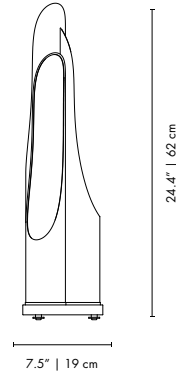

COLTRANE | TABLE

MATERIALS
BODY: Steel
SHADE: Brass

WEIGHT
Approx.: 5 kg | 6.6 lbs

BULBS (40W)
3 x E14 Silver Crown Bulbs (included) (bulbs not included for North America)

DIMENSIONS
HEIGHT: 24.4" | 62 cm
DIAMETER: 7.5" | 19 cm

PACKAGE
(Cardboard Box)
HEIGHT: 27.56" | 70cm
WIDTH: 15.75" | 40 cm
DEPTH: 15.75" | 40cm
0.112 m³ / 13 kg

DIANA | TABLE

MATERIALS
BODY: Brass
SHADE: Aluminum

WEIGHT
Approx.: 1.5 kg | 3.3 lbs

BULBS (40W)
1 x E27 Bulb (included) (bulbs not included for North America)

DIMENSIONS
WIDTH: 13.4" | 34 cm
HEIGHT: 16.9" | 43 cm
LENGTH: 11" | 28 cm

PACKAGE
(Cardboard Box)
HEIGHT: 22.83" | 58cm
WIDTH: 14.96" | 38 cm
DEPTH: 14.96" | 38cm
0.084 m³ / 4.2 kg