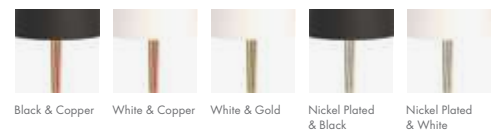

MILES | FLOOR

MATERIALS
BODY: Brass
SHADE: Aluminum
BASE: Marble Portoro (Polished)

WEIGHT
Approx.: 18.5 kg | 40.8 lbs

BULBS (40W)
4 x E27 Bulb (included) (bulbs not included for North America)

DIMENSIONS
HEIGHT: 69.7" | 177 cm
DIAM: 25.6" | 65 cm

PACKAGE
(Cardboard Box)
Vol.1
WIDTH: 17.7" | 45cm
HEIGHT: 70.8" | 180 cm
DEPTH: 17.7" | 45m
0.294m³

Vol.2
WIDTH: 27.5" | 70cm
HEIGHT: 23.6" | 60cm
DEPTH: 27.5" | 70m
0.364 m³
37 kg