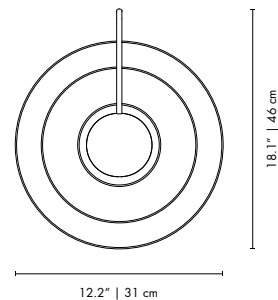

PACKAGE

(Cardboard Box)
HEIGHT: 24" | 61 cm
WIDTH: 16.5" | 42 cm
DEPTH: 24" | 61 cm
0.15 m³ / 12 kg