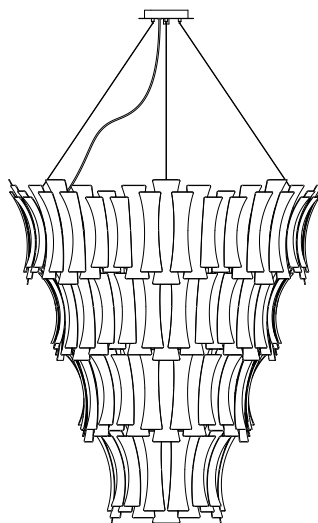

ETTA CHANDELIER | SUSPENSION

MATERIALS
BODY: Brass

WEIGHT
Approx.: 95 kg | 209 lbs

BULBS (40W)
42 x G9 Bulbs (included) (bulbs not included for North America)

DIMENSIONS
TOTAL BODY HEIGHT: 50" | 127 cm
DIAM: 45.3" | 115 cm
STANDARD CORD HEIGHT: 39.4" | 100 cm
(adjustable) (customizable on purchase)

PACKAGE
(Plywood Boxes)
Vol.1
HEIGHT: 21.26" | 54cm
WIDTH: 46.06" | 117 cm
DEPTH: 47.24" | 120cm

Vol.2
HEIGHT: 21.26" | 54cm
WIDTH: 38.58" | 98 cm
DEPTH: 37.4" | 95cm
0.75 + 0.5 m³ / 47 + 55 kg

customizable on purchase

50" | 127 cm

45.3" | 115 cm

ETTA PENDANT | SUSPENSION

MATERIALS
BODY: Brass

WEIGHT
Approx.: 9.5 kg | 20.9 lbs

BULBS (40W)
4 x G9 Bulbs (included) (bulbs not included for North America)

DIMENSIONS
BODY HEIGHT: 23.6" | 60 cm
DIAM: 11.8" | 30 cm
CORD HEIGHT: 39.4" | 100 cm (adjustable)
(customizable on purchase)

PACKAGE
(Cardboard Box)
HEIGHT: 29.53" | 75cm
WIDTH: 17.72" | 45 cm
DEPTH: 17.72" | 45cm
0.1519 m³ / 15,6 kg