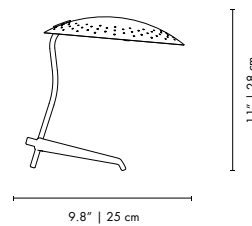

MEOLA | TABLE

MATERIALS
BODY: Brass
SHADE: Aluminum

WEIGHT
Approx.: 3 kg | 6.6 lbs

BULBS (40W)
1 x E14 Bulb (included) (bulbs not included for North America)

DIMENSIONS
HEIGHT: 11" | 28 cm
DIAM.: 9.8" | 25 cm

PACKAGE
(Cardboard Box)
HEIGHT: 11" | 40 cm
WIDTH: 15.75" | 30 cm
DEPTH: 15.75" | 30cm
0.64 m³ / 4 kg