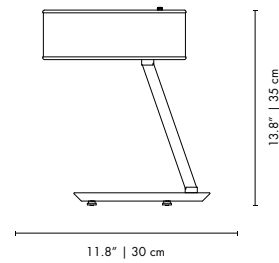

Black & Copper   Black & Gold   White Matte & Copper   White Matte & Gold   White Matte & Nickel