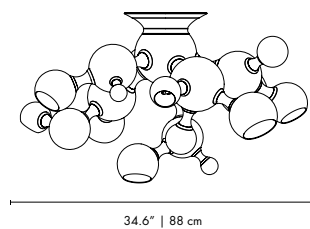

PACKAGE

(Cardboard Box)

HEIGHT: 24.8" | 63cm

WIDTH: 37.4" | 95 cm

DEPTH: 37.4" | 95 cm

0.57 m³ / 32 kg