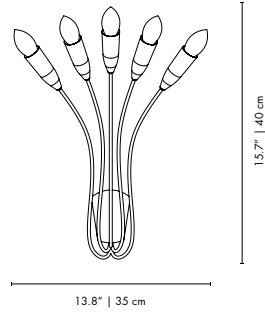

NORAH | WALL

MATERIALS
BODY: Brass
BULB HOLDER: Aluminum

WEIGHT
Approx.: 1 kg | 2.2 lbs

BULBS (40W)
5 x E14 Bulbs (included) (bulbs not included for North America)

DIMENSIONS
HEIGHT: 15.7" | 40 cm
WIDTH: 13.8" | 35 cm
DEPTH: 12.2" | 31 cm

PACKAGE
(Cardboard Box)
HEIGHT: 19.7" | 50 cm
WIDTH: 19.7" | 50 cm
DEPTH: 5.9" | 15 cm
0,038 m³ / 2.5kg