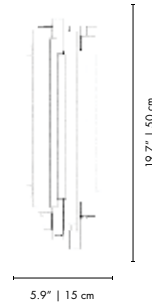

BRUBECK | WALL

MATERIALS
BODY: Brass

WEIGHT
Approx.: 3 kg | 13.2 lbs

BULBS (40W)
4 x G9 Bulbs (included) (bulbs not included for North America)

DIMENSIONS
HEIGHT: 19.7" | 50 cm
WIDTH: 5.9" | 15 cm
DEPTH: 4.3" | 11 cm

PACKAGE
HEIGHT: 22.8" | 58 cm
WIDTH: 11" | 28 cm
DEPTH: 8.7" | 22 cm
0.0357 m³ / 5.5 kg

Black Lacquered   Brushed Brass   Brushed Nickel   Copper Plated   Nickel Plated

CHARLES | WALL

MATERIALS
BODY: Brass
SHADE: Brass

WEIGHT
Approx.: 1 kg | 2.2 lbs

BULBS (40W)
1 x E27 Bulb (included) (bulbs not included for North America)

DIMENSIONS
HEIGHT: 10.2" | 26 cm
WIDTH: 5.9" | 15 cm
DEPTH: 6.3" | 16 cm

PACKAGE
(Cardboard Box)
HEIGHT: 15.8" | 40 cm
WIDTH: 8.7" | 22 cm
DEPTH: 9.5" | 24 cm
0.021 m³ / 1.5 kg