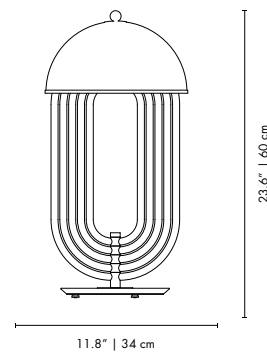

MILES | TABLE

MATERIALS
BODY: Brass
SHADE: Aluminum

WEIGHT
Approx.: 4 kg | 8.8 lbs

BULBS (40W)
3 x E27 Bulbs (included)
(bulbs not included for North America)

DIMENSIONS
HEIGHT: 18.1" | 46 cm
DIAM.: 13.4" | 34 cm

PACKAGE
(Cardboard Box)
HEIGHT: 29.53" | 75cm
WIDTH: 15.75" | 40 cm
DEPTH: 15.75" | 40cm
0.225 m³ / 10.5 kg

TURNER | TABLE

MATERIALS
BODY: Brass
SHADE: Aluminum

WEIGHT
Approx.: 7.5 kg | 16.5 lbs

BULBS (40W)
3 x G9 Bulbs (included) (bulbs not included for North America)

DIMENSIONS
HEIGHT: 23.6" | 60 cm
DIAM.: 11.8" | 34 cm

PACKAGE
(Cardboard Box)
HEIGHT: 28.35" | 72cm
WIDTH: 17.72" | 45 cm
DEPTH: 17.72" | 45cm
0.146 m³ / 12.8 kg