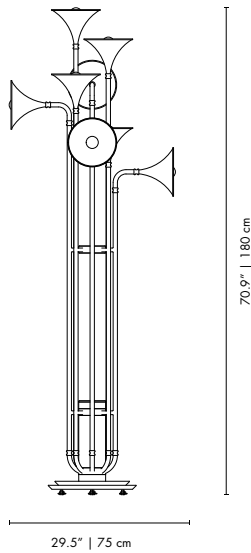

BOTTI | FLOOR

MATERIALS
BODY: Brass
SHADE: Brass

WEIGHT
Approx.: 18 kg | 39.7 lbs

BULBS (40W)
8 x E14 Reflector Bulbs (included) (bulbs not included for North America)

DIMENSIONS
HEIGHT: 70.9" | 180 cm
DEPTH: 24.8" | 63 cm

PACKAGE
(Cardboard Box)
WIDTH: 29.5" | 75 cm
HEIGHT: 74.8" | 190 cm
DEPTH: 29.5" | 75 cm
1.0687 m³ / 34.3 kg

BRUBECK | FLOOR

MATERIALS
BODY: Brass
BASE: Steel

WEIGHT
Approx.: 22 kg | 48.5 lbs

BULBS (40W)
6 x E27 Bulbs (included) (bulbs not included for North America)

DIMENSIONS
HEIGHT: 65.7" | 167 cm
DEPTH: 13" | 33 cm

PACKAGE
(Cardboard Box)
WIDTH: 18.5" | 47 cm
HEIGHT: 72.8" | 185 cm
DEPTH: 18.5" | 47 cm
0.3382 m³ / 37.5 kg