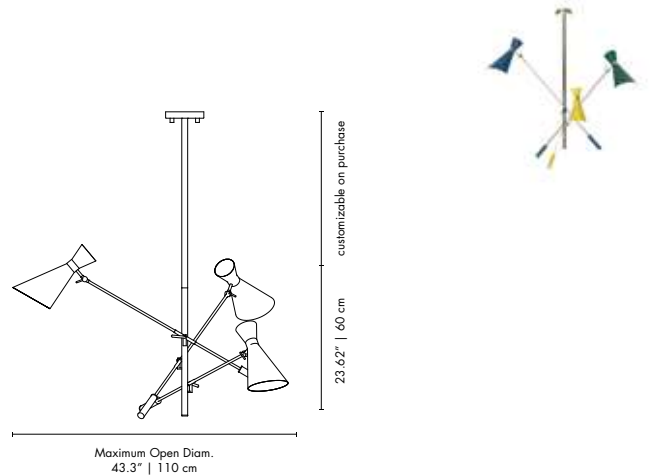

STANLEY | SUSPENSION

MATERIALS
BODY: Brass
SHADE: Aluminum
COUNTER WEIGHT: Steel

WEIGHT
Approx. 15 kg | 33 lbs

BULBS (40W)
3 x E27 Bulbs (included) (bulbs not included for North America)

DIMENSIONS
TOTAL CENTRAL ROD HEIGHT
(from the bottom to the connection with adjustable point): 23.62" | 60 cm
ADJUSTABLE POLE HEIGHT: (customizable on purchase)
Maximum Open DIAM: 43.3" | 110 cm

PACKAGE
(Cardboard Box)
HEIGHT: 51.18" | 130cm
WIDTH: 39.37" | 100 cm
DEPTH: 25.59" | 65cm
0.845 m³ / 26.3