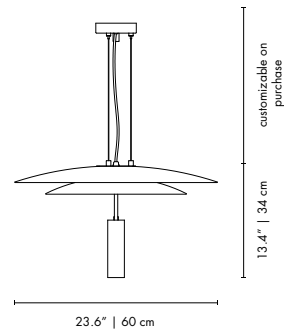

PACKAGE

(Cardboard Box)

HEIGHT: 19.69" | 50cm

WIDTH: 29.53" | 75 cm

DEPTH: 29.53" | 75 cm

0.28 m³ / 14 kg