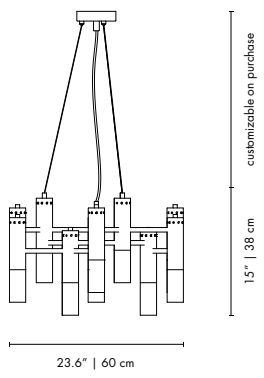

IKE | SUSPENSION

MATERIALS
BODY: Brass
SHADES: Brass and Aluminum

WEIGHT
Approx.: 9.5 kg | 21 lbs

BULBS (40W)
13 x G9 Bulbs (included) (bulbs not included for North America)

DIMENSIONS
BODY HEIGHT: 15" | 38 cm
DIAM.: 23.6" | 60 cm
CORD HEIGHT: 39.4" | 100 cm (adjustable)
(customizable on purchase)

PACKAGE
(Cardboard Box)
HEIGHT: 18.11" | 46cm
WIDTH: 29.53" | 75 cm
DEPTH: 29.53" | 75cm
0.2587 m³ / 17 kg