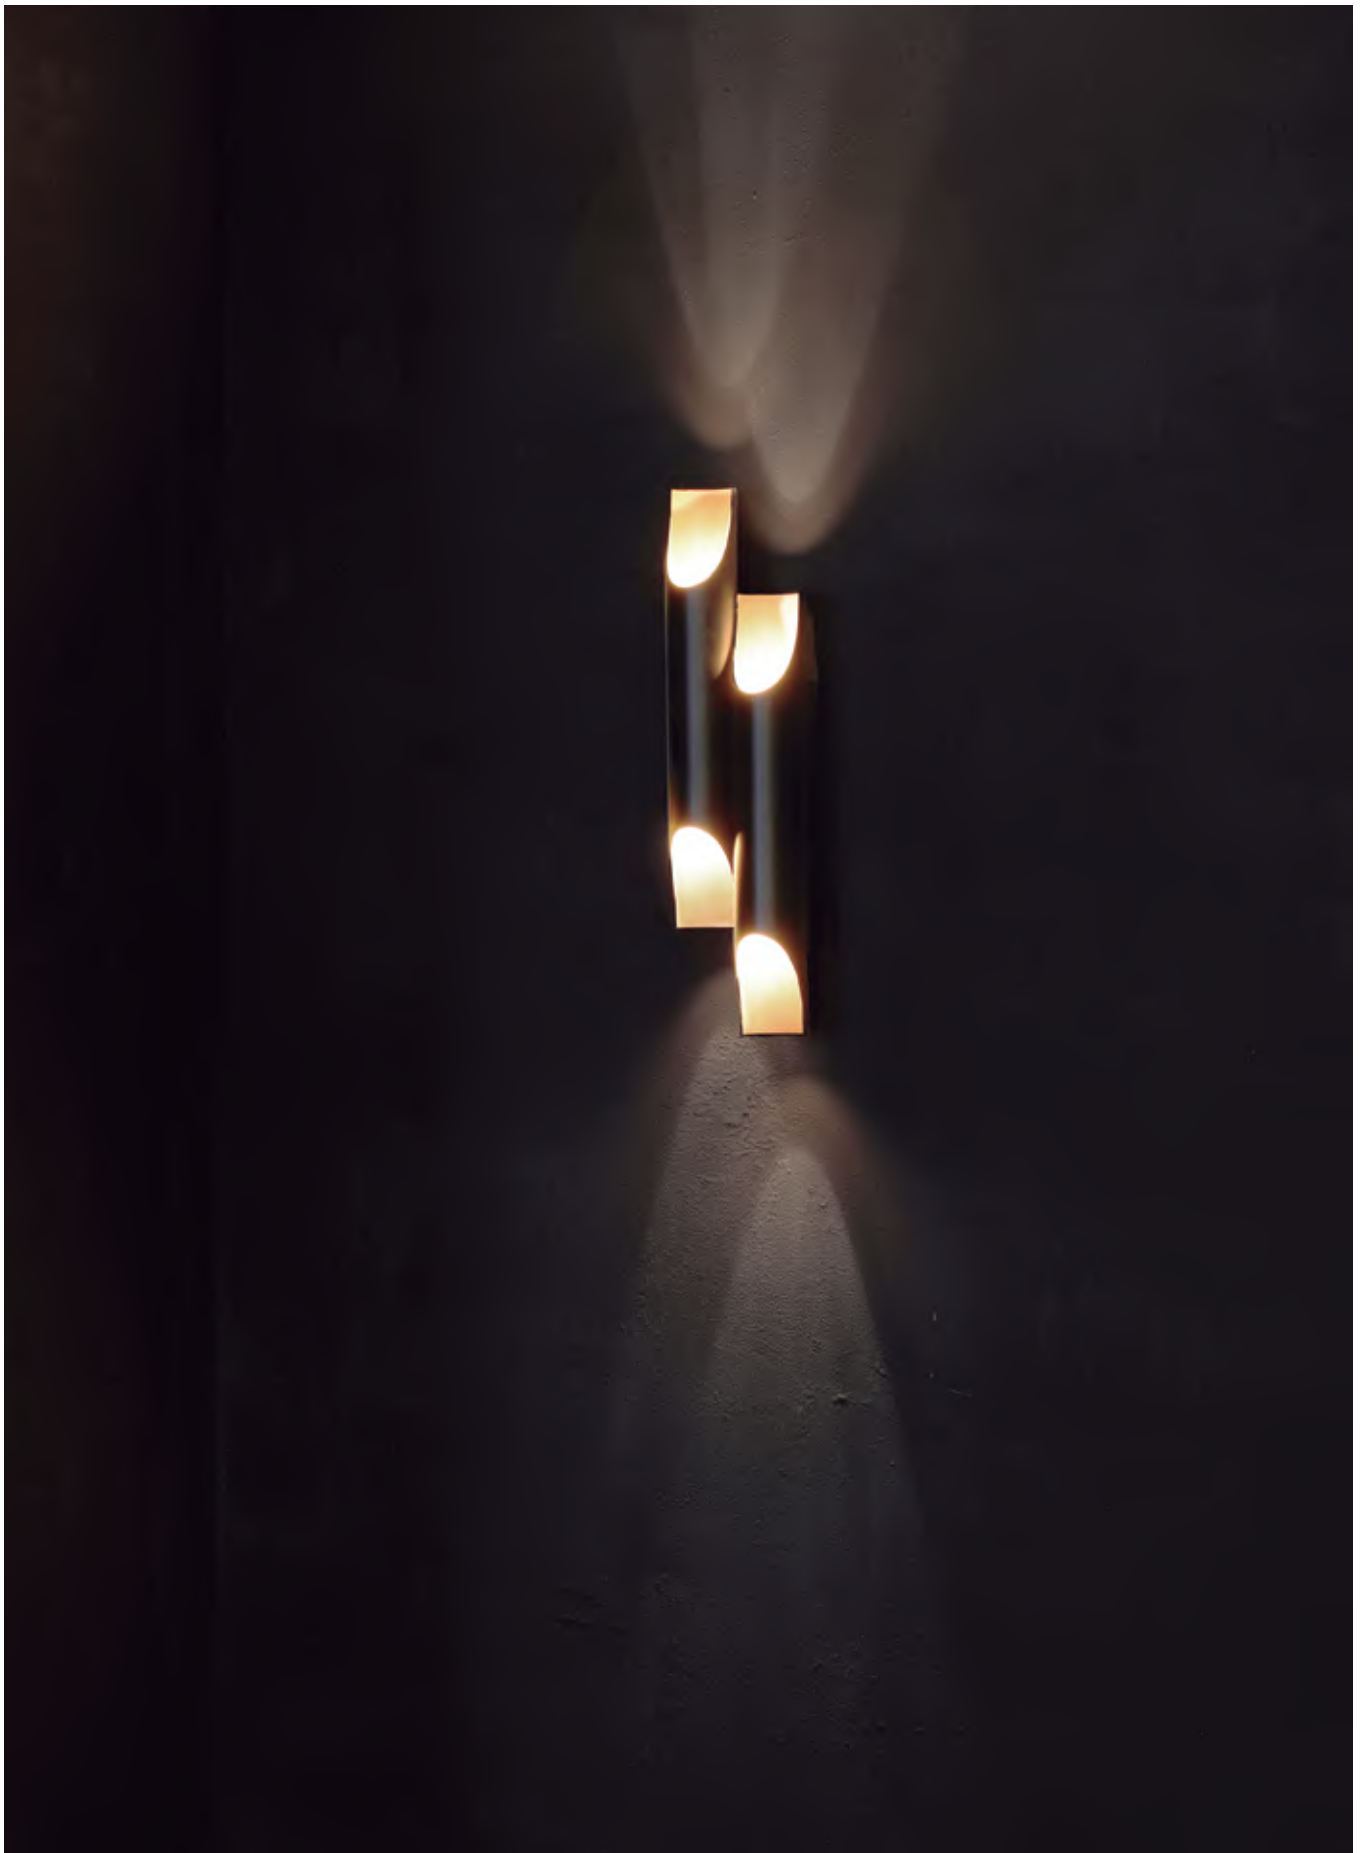

GALLIANO

WALL LAMP

Meet Galliano, a special modern wall lamp with a minimalist style that allows you to fit in every room of your home, regardless the style of your interior design. It's not coincidence that this black floor lamp is one of DelightFULL's top best sellers. Made of iron with a matte black exterior and a gold powder paint interior finishing, Galliano produces a unique lighting effect when you see light being casted through its pipes. You can have its finishes customized as well as the number of its tubes that can go up to 3. Ideal as a decorative bathroom wall lighting or as an entrance lighting, Galliano wall lamp will certainly elevate the decoration of your space.

WIDTH: 5.1" | 13 cm

DEPTH: 3.4" | 8.5 cm

HANNA

WALL LAMP

Hanna is a contemporary wall lamp that will bring a smooth ambiance your mid-century modern interior. With a structure made in brass, this wall sconce is gently covered by a gold plated bath, while its aluminum lamp shade is outlined by a gold plated and matte white finish. The on/off switch is located below the lamp shade with a stylish design for a quick and easy use. This white wall lamp can be customized and instead of having one lamp shade, you can choose to have two, in order to provide a more balanced look. With a minimalist style, Hanna wall light fixture is a luxurious addition to any space. Ideal as a bathroom mirror light or as an entrance wall lighting, Hanna is a stylish lighting creation that will adorn your wall with equilibrium and dynamism.