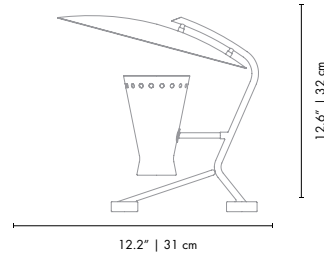

BARRY | TABLE

MATERIALS
BODY: Brass
SHADE: Aluminum
TOP COVER: Aluminum

WEIGHT
Approx.: 1.5 kg | 3.3 lbs

BULBS (40W)
1 x E14 Bulb (included) (bulbs not included for North America)

DIMENSIONS
WIDTH: 12.2" | 31 cm
HEIGHT: 12.6" | 32 cm
DEPTH: 13.4" | 34 cm

PACKAGE
(Cardboard Box)
HEIGHT: 14.96" | 38 cm
WIDTH: 14.96" | 38 cm
DEPTH: 13.78" | 35cm
0.05 m³ / 3,2kg

Black Glossy & Copper Plated   Black Glossy & Gold Plated   Black Glossy & Nickel Plated   White/Black Glossy & Copper Plated   White/Black Glossy & Gold Plated

BASIE | TABLE

MATERIALS
BODY: Brass
SHADE: Aluminum
BASE: Marble

WEIGHT
Approx.: 12 kg | 26.5 lbs

BULBS (40W)
2 x G9 Bulb (included) (bulbs not included for North America)

DIMENSIONS
WIDTH: 19.2" | 49 cm
HEIGHT: 19.6" | 50 cm
DEPTH: 16.1" | 41 cm

PACKAGE
(Cardboard Box)
HEIGHT: 22.44" | 57cm
WIDTH: 24.02" | 61 cm
DEPTH: 24.02" | 61 cm
0.2120 m³ / 16kg