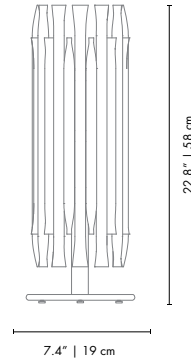

MATHENY | TABLE

MATERIALS
BODY: Brass
BASE: Marble

WEIGHT
Approx.: 11 kg | 24.3 lbs

BULBS (40W)
3 x G9 Bulbs (included) (bulbs not included for North America)

DIMENSIONS
WIDTH: 7.4" | 19 cm
HEIGHT: 22.8" | 58 cm
DEPTH: 7.4" | 19 cm

PACKAGE
(Cardboard Box)
HEIGHT: 25.2" | 64cm
WIDTH: 14.57" | 37 cm
DEPTH: 14.57" | 37cm
0.0876 m³ / 14 Kg