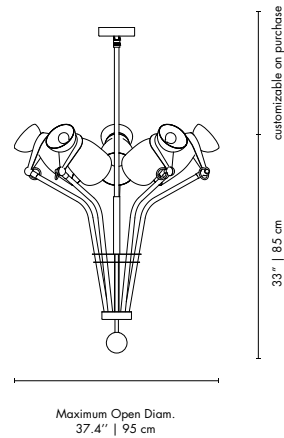

AMY | SUSPENSION

MATERIALS

BODY: Brass and Aluminum
SHADE: Aluminum

WEIGHT

Approx.: 15 kg | 33 lbs

BULBS (40W)

10 x E14 Bulbs (included) (bulbs not included for North America)

DIMENSIONS

HEIGHT: 33" | 85 cm
Maximum Open DIAM: 37.4" | 95 cm
TELESCOPIC TUBE: 5.9" - 17.7" | 15 - 45 cm
TELESCOPIC TUBE HEIGHT: 27.5" | 70 cm
(customizable on purchase)

PACKAGE

(Cardboard Box)
HEIGHT: 34.65" | 88cm
WIDTH: 33.07" | 84 cm
DEPTH: 33.07" | 84cm
0.6209 m³/ 21 kg

ARETHA | SUSPENSION

MATERIALS

BODY: Brass
BULB HOLDER: Aluminum

WEIGHT

Approx.: 7 kg | 15.4 lbs

BULBS (40W)

24 x E14 Bulbs (included) (bulbs not included for North America)

DIMENSIONS

BODY HEIGHT: 12.2" | 31 cm
DIAM: 40.9" | 104 cm
STANDARD POLE HEIGHT: 39.4" | 100 cm
(customizable on purchase)

PACKAGE

(Cardboard Box)
HEIGHT: 16.93" | 43cm
WIDTH: 46.67" | 116 cm
DEPTH: 46.67" | 116cm
0.5786 m³/21 kg