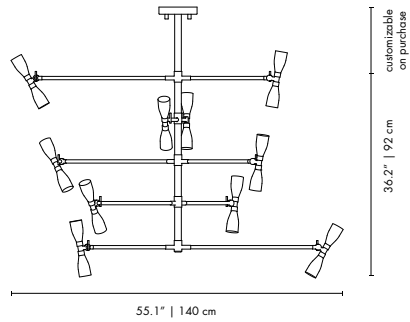

HANK | SUSPENSION

MATERIALS
BODY: Brass
SHADES: Aluminum and Brass

BULBS (40W)
20 x E14 Bulbs (2 per shade - included) (bulbs not included for North America)

DIMENSIONS
DIAM.: 55.1" | 140 cm
HEIGHT: 36.2" | 92 cm
TELESCOPIC TUBE HEIGHT: 27.5" | 70 cm
(customizable on purchase)

PACKAGE
(Plywood Box)

HANNA | SUSPENSION

MATERIALS
BODY: Brass
SHADES: Aluminum and Brass

WEIGHT
Approx.: 67 kg | 147 lbs

BULBS (40W)
25 x E27 Bulbs (1 per shade - included) (bulbs not included for North America)

DIMENSIONS
DIAM.: 39.4" | 100 cm
HEIGHT: 35.4" | 90 cm
CORD HEIGHT: 43.3" | 110 cm
(customizable on purchase)

PACKAGE
(Cardboard Box)
53 x 106 x 106 cm
0.60 m³ / 67 kg