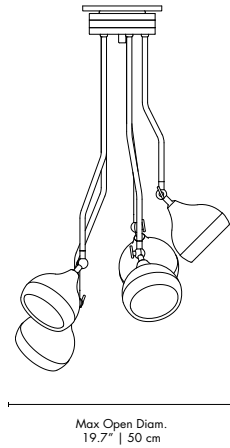

HANNA PENDANT | SUSPENSION

MATERIALS
BODY: Brass
SHADES: Aluminum and Brass

WEIGHT
Approx.: 18 kg | 39.6 lbs

BULBS (40W)
5x E27 Bulbs (included) (bulbs not included for North America)

DIMENSIONS
Maximum Open DIAM: 19.7" | 50 cm
HEIGHT: 47.2" | 120 cm
(customizable on purchase)

PACKAGE
(Cardboard Box)
HEIGHT: 48.03" | 122cm
WIDTH: 27.56" | 70 cm
DEPTH: 23.62" | 60cm
0.5124 m³ / 21 kg