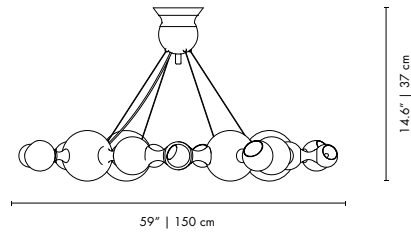

DIAM: 59" | 150 cm

STANDARD CABLE HEIGHT 100cm: (customizable on purchase)

PACKAGE

(Cardboard Box)

45 x 135 x 135 cm

0.82 m³ / 36 kg

Black Glossy & Copper Plated

Glossy Black & Nickel