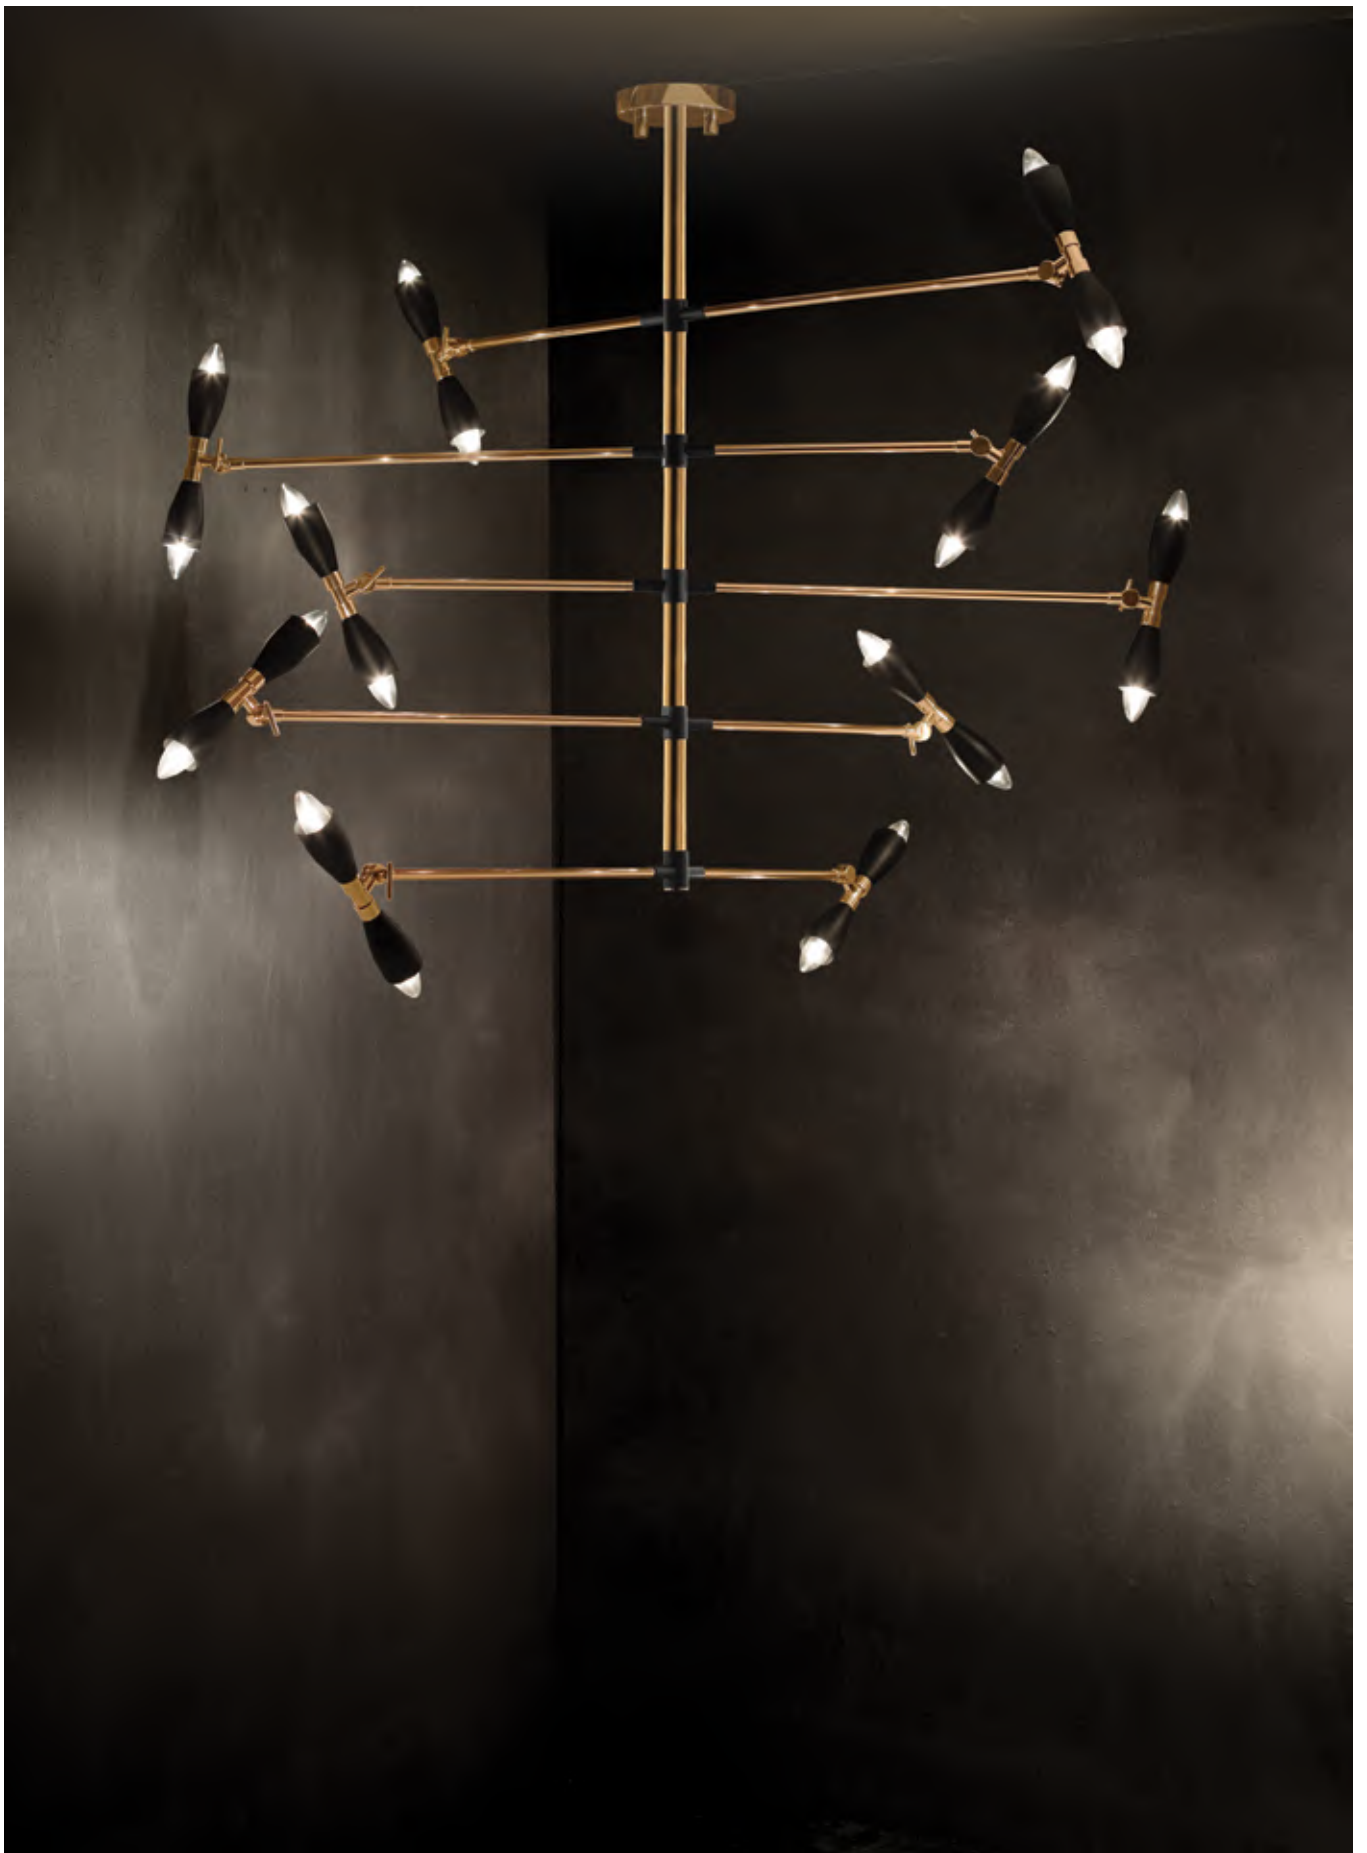

DIAM.: 6.3" | 16 cm

POLE HEIGHT: 39.4" | 100 cm (adjustable)
(customizable on purchase)

HANK

SUSPENSION LAMP

Inspired by the iconic mid-century era, Hank suspension light brings a graceful, organic shape to any room. Perfect for a mid-century modern interior, this lighting design offers the open look that is a great choice for today's demand of stylish interior. This dazzling lamp has its body in brass and its shade in aluminum. It's stunning telescopic tube has 27, 5" | 70 cm and its body is gold plated as its shade with black matte makes this an irresistible selection. When it comes to décor, this marvelous and inspiring piece is highly recommended in a mid-century hotel lobby or living room.

MATERIALS

BODY: Brass

SHADES: Aluminum and Brass

BULBS (40W)

20 x E14 Bulbs (2 per shade - included)
(bulbs not included for North America)

DIMENSIONS

DIAM.: 55.1" | 140 cm

HEIGHT: 36.2" | 92 cm

TELESCOPIC TUBE HEIGHT: 27.5" | 70 cm
(customizable on purchase)

HANNA CHANDELIER

SUSPENSION LAMP

Hanna modern chandelier is a breathtaking lighting design that is made in brass and aluminum with gold plated and white matte shades. Pair it with a modern or contemporary decor as a chic accent piece. This white chandelier is the perfect lighting option to compliment vintage and industrial decors. The gold plated finishes will add the final touches to any home decor. With 25 hanging lights suspended on black cord cables we recommend you E27 Bulbs. Inspired by the mid-century modern era, it can be used with the dimmer to achieve your desired effect.