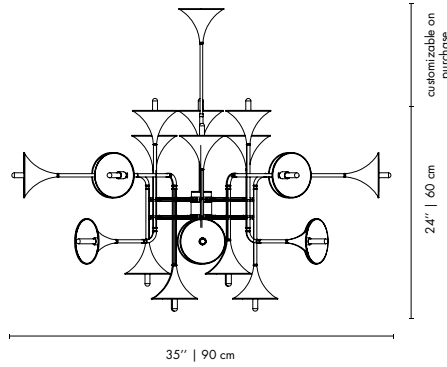

WEIGHT
Approx: 11 kg | 24.3lbs

BULBS (40W)
24x E27 Bulbs (bulbs not included for North America)

DIMENSIONS
HEIGHT: 24" | 60 cm
DIAM: 35" | 90 cm
POLE HEIGHT: 27.6" | 70 cm(customizable on purchase)

PACKAGE
(Cardboard Box)
HEIGHT: 29.53" | 75cm
WIDTH: 43.31" | 110 cm
DEPTH: 43.31" | 110 cm
0.9075 m³ / 30 kg