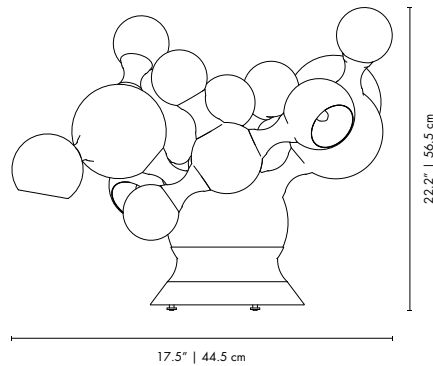

ATOMIC | TABLE

MATERIALS
BODY: Brass and Steel
SHADE: Steel

WEIGHT
Approx.: 9 kg | 20 lbs

BULBS (40W)
4 x G9 Bulbs (included) (bulbs not included for North America)

DIMENSIONS
HEIGHT: 22.2" | 56.5 cm
WIDTH: 17.5" | 44.5 cm
DEPTH: 17.5" | 44.5 cm

PACKAGE
(Cardboard Box)
HEIGHT: 21.65" | 55cm
WIDTH: 24.41" | 62 cm
DEPTH: 24.41" | 62cm
0.211 m³ / 16kg