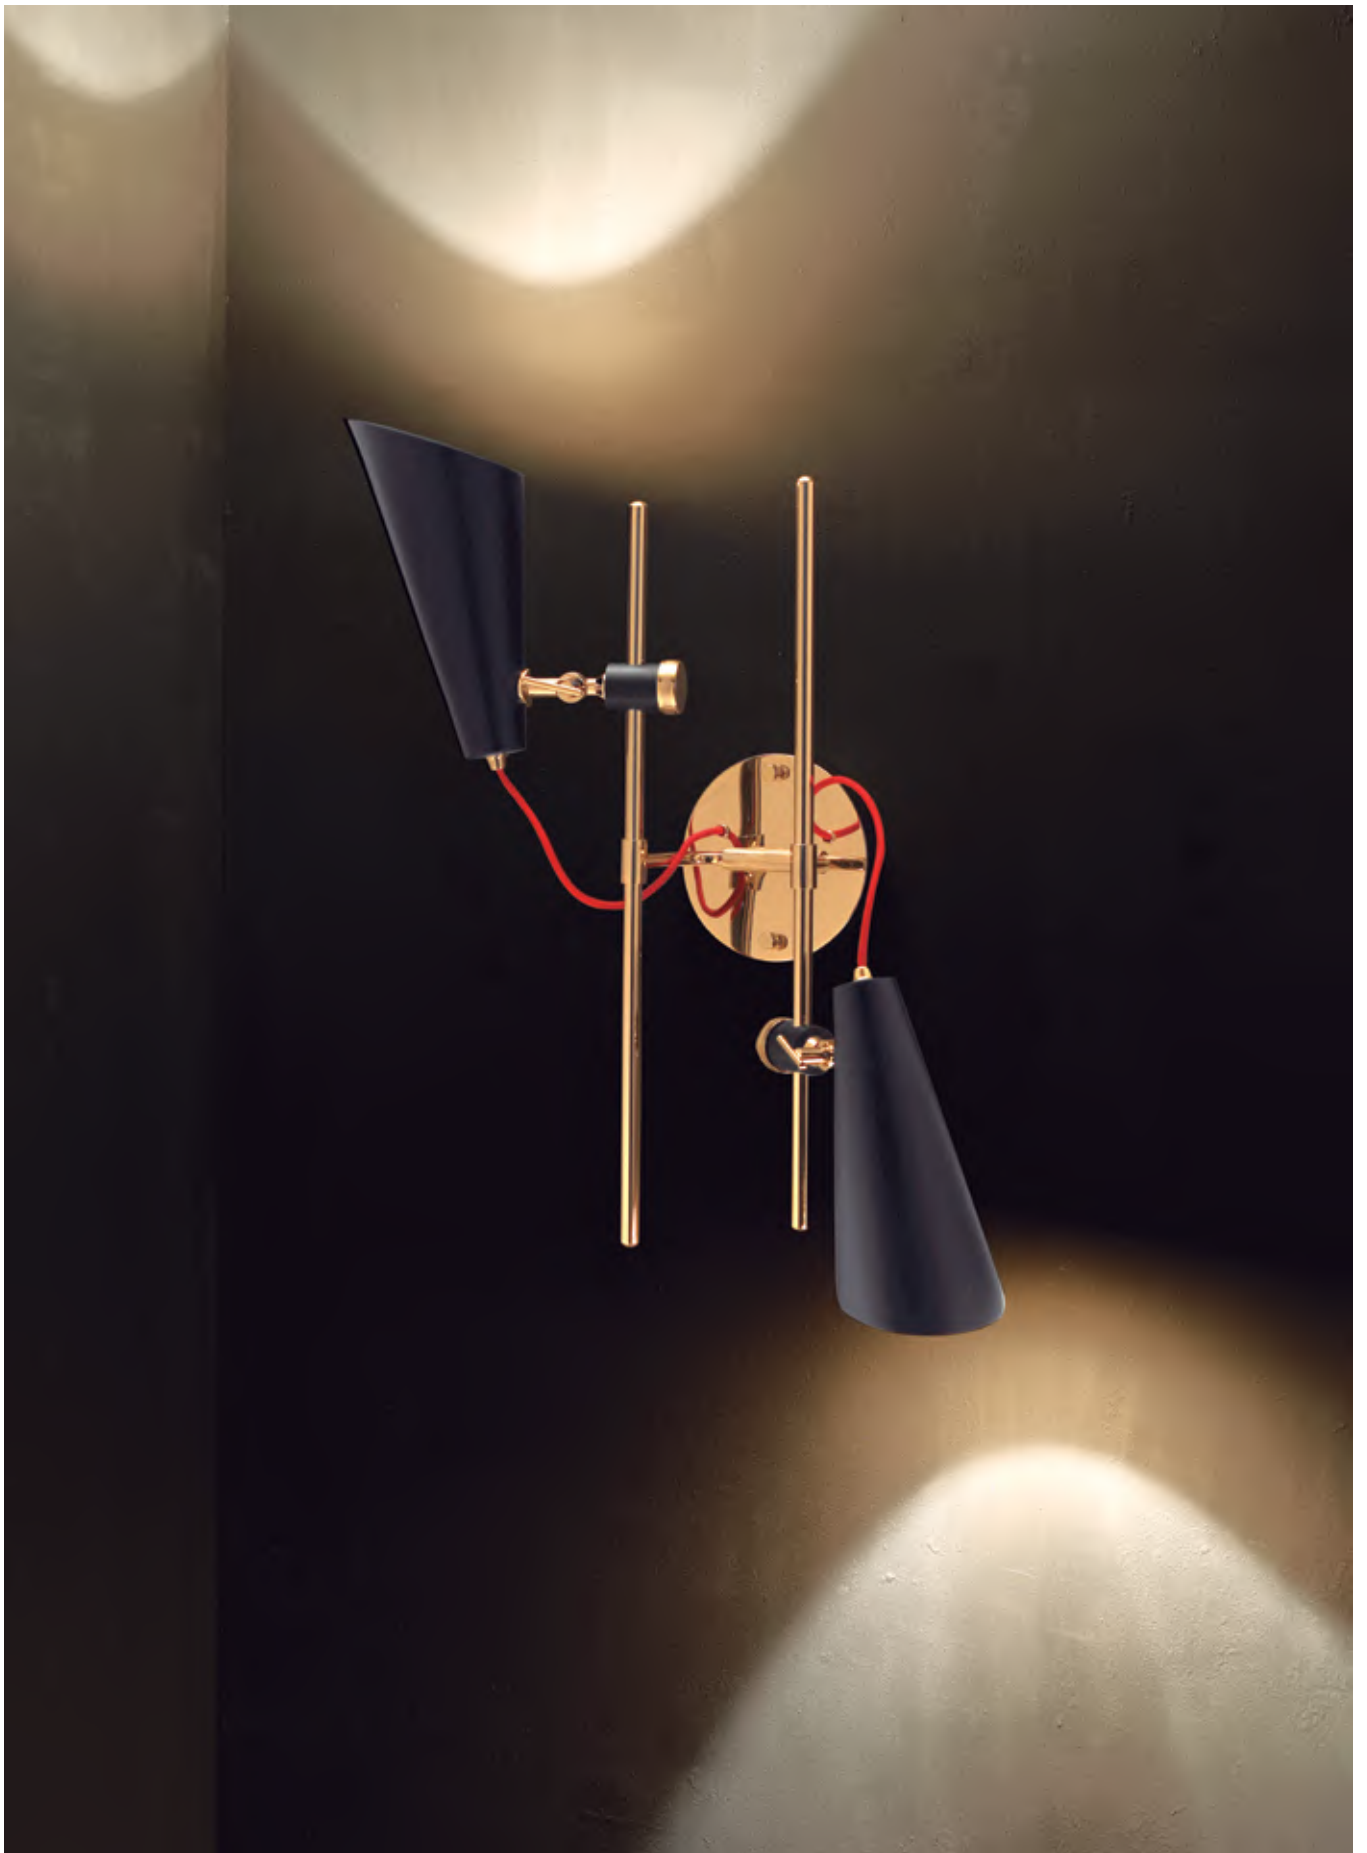

WIDTH: 7.1" | 18 cm

DEPTH: 7.1" | 18 cm

EVANS

WALL LAMP

Evans is a contemporary wall light with a heavy mid-century modern influence, making it an exquisite lighting design. This modern wall sconce is designed and handmade in Portugal, ensuring a high level of craftsmanship and the best final product. Both the lamp mount and the body are handmade in brass with a gold-plated finish, while the lamp shades are made of aluminum, with a standard matte black finish. This black wall light features two movable diffusers, which can be adjusted both upwards and downwards for a more comfortable ambience. This versatility makes this indoor wall lamp the perfect task light, but it does also look stunning as a bedroom wall sconce.

MATERIALS

BODY: Brass
SHADE: Aluminum
WIRE: Textile

WEIGHT

Approx.: 5 kg | 11 lbs

BULBS (40 w)

2 x E27 Bulbs (included)
(bulbs not included for North America)

DIMENSIONS

HEIGHT: 25.5" | 65 cm
WIDTH: 13.7" | 35 cm
DEPTH: 11.8" | 30 cm

GALLIANO

WALL LAMP

Meet Galliano, a special modern wall lamp with a minimalist style that allows you to fit in every room of your home, regardless the style of your interior design. It's not coincidence that this black floor lamp is one of DelightFULL's top best sellers. Made of iron with a matte black exterior and a gold powder paint interior finishing, Galliano produces a unique lighting effect when you see light being casted through its pipes. You can have its finishes customized as well as the number of its tubes that can go up to 3. Ideal as a decorative bathroom wall lighting or as an entrance lighting, Galliano wall lamp will certainly elevate the decoration of your space.