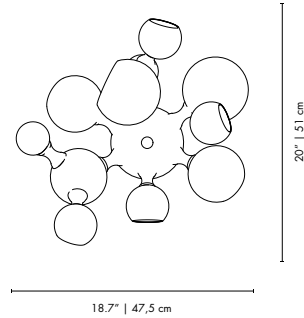

ATOMIC | WALL

MATERIALS

BODY: Brass and Steel
SHADE: Steel

WEIGHT

Approx.: 4.3 kg | 9.5 lbs

BULBS (40W)

7 x G9 Bulbs (included) (bulbs not included for North America)

DIMENSIONS

HEIGHT: 20" | 51 cm
WIDTH: 18.7" | 47.5 cm
DEPTH: 12.6" | 32 cm

PACKAGE

(Cardboard Box)
HEIGHT: 24.4" | 62 cm
WIDTH: 24.4" | 62 cm
DEPTH: 17.7" | 45 cm
0.173 m³ / 12 kg

Black Glossy & Copper Plated   Glossy Black & Nickel   White Glossy & Copper   White Glossy & Gold   White Glossy & Nickel

BASIE | WALL

MATERIALS

BODY: Brass
SHADE: Aluminum

WEIGHT

Approx.: 8 kg | 17.6 lbs

BULBS (40W)

3 x G9 Bulbs (included) (bulbs not included for North America)

DIMENSIONS

HEIGHT: 18.1" | 46 cm
WIDTH: 12.2" | 31 cm
DEPTH: 16.1" | 41 cm