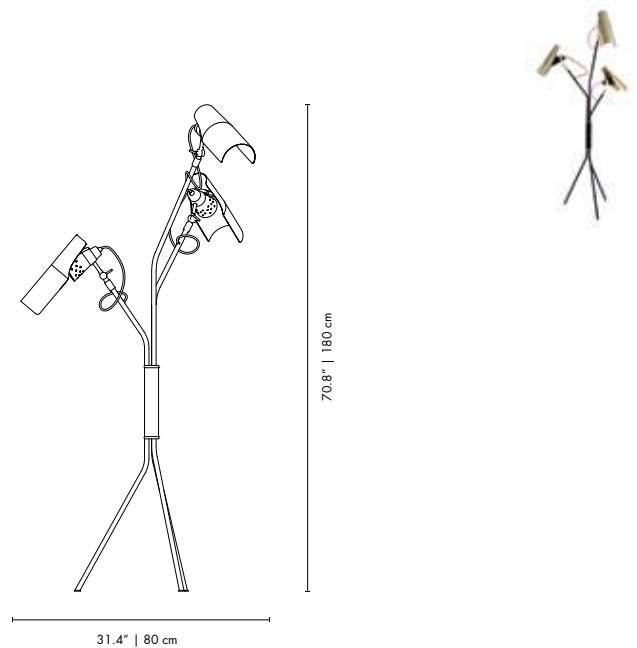

JACKSON | FLOOR

MATERIALS
BODY: Brass
SHADE: Brass and Aluminum
WIRE: Textile

WEIGHT
Approx.: 12 kg | 26.5 lbs

BULBS (40W)
3x G9 Bulbs (included) (bulbs not included for North America)

DIMENSIONS
WIDTH: 31.4" | 80 cm
HEIGHT: 70.8" | 180 cm
DEPTH: 31.4" | 80 cm

PACKAGE
(Cardboard Box)
PACKAGE
WIDTH: 18.1" | 46 cm
HEIGHT: 72.8" | 185 cm
DEPTH: 18.1" | 46 cm

0.777 m³ / 19.2 kg