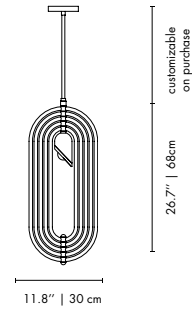

HEIGHT: 32.68" | 83cm

WIDTH: 12.99" | 33 cm

DEPTH: 12.99" | 33cm

0.090 m² / 5.6

Black & Nickel

Black & Copper

White & Copper

Black & Gold