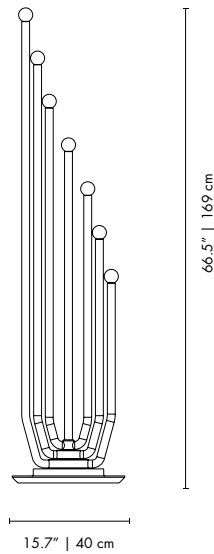

STARDUST | FLOOR

MATERIALS
BODY: Brass

WEIGHT
Approx.: 18 kg | 40 lbs

BULBS (40W)
7 x E14 Bulbs (included) (bulbs not included for North America)

DIMENSIONS
HEIGHT: 66.5" | 169 cm
DIAM.: 15.7" | 40 cm

PACKAGE
(Cardboard Box)
175 x 70 x 60 cm
HEIGHT: 68.9" | 175cm
WIDTH: 27.5" | 70cm
DEPTH: 23.6" | 60cm
0.74m³ / 33Kg