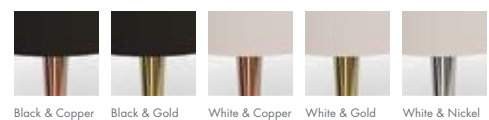

MILES | WALL

MATERIALS
BODY: Brass
SHADE: Aluminum

WEIGHT
Approx.: 6 kg | 13.2 lbs

BULBS (40W)
3 x E14 Bulbs (included) (bulbs not included for North America)

DIMENSIONS
HEIGHT: 13.8" | 35 cm
WIDTH: 13" | 33 cm
DEPTH: 16.5" | 42 cm

PACKAGE
(Cardboard Box)
HEIGHT: 18.1" | 46 cm
WIDTH: 15.6" | 40 cm
DEPTH: 18.1" | 46 cm
0.0846 m³ / 7.5 kg