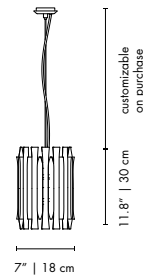

PACKAGE

(Cardboard Box)

28 x 28 x 40 cm

0.031 m³

Aged Brass

Black Lacquered

Brushed Nickel

Copper Plated

Nickel Plated