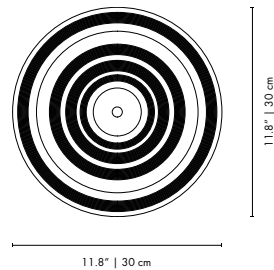

HENDRIX | WALL

MATERIALS
BODY: Brass

WEIGHT
Approx.: 2 kg | 4 lbs

BULBS (40W)
3x G9 Bulbs (included) (bulbs not included for North America)

DIMENSIONS
Diam.: 11.8" | 30 cm
DEPTH: 3.5" | 9 cm

PACKAGE
(Cardboard Box)
HEIGHT: 15.8" | 40 cm
WIDTH: 15.8" | 40 cm
DEPTH: 5.9" | 15 cm
0.024 m³ / 3.2 kg