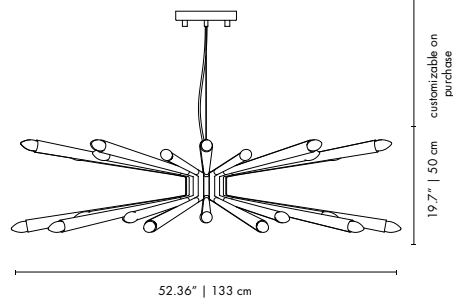

DORSEY | SUSPENSION

MATERIALS
BODY: Brass
SHADE: Aluminum

WEIGHT
Approx.: 15 kg | 33 lbs

BULBS (3W)
40 x E14 Bulb LED / 2700K (included) (bulbs not included for North America)

DIMENSIONS
WIDTH: 52.36" | 133 cm
HEIGHT: 19.7" | 50 cm
TELESCOPIC TUBE HEIGHT: 27.6" | 70 cm (adjustable)
(customizable on purchase)

PACKAGE
(Cardboard Box)
HEIGHT: 23.62" | 60cm
WIDTH: 53.15" | 135 cm
DEPTH: 53.15" | 135cm
1.09m³ / 20 kg

DUKE | SUSPENSION

MATERIALS
BODY: Brass
SHADE: Aluminum
WIRE: Textile

WEIGHT
Approx.: 9 kg | 19.8 lbs (3 arms)

BULBS (40W)
18 x G9 Bulbs (included) (bulbs not included for North America)

DIMENSIONS
HEIGHT: 13.8" | 35 cm
WIDTH: 66" | 168 cm
CORD HEIGHT: 25.6" | 65 cm (adjustable)
(customizable on purchase)
Cable height between arms: 11.81" | 30cm

PACKAGE
(Cardboard Box)
HEIGHT: 66.93" | 170cm
WIDTH: 27.56" | 70 cm
DEPTH: 23.62" | 60cm
0.714 m³ / 21.5 kg