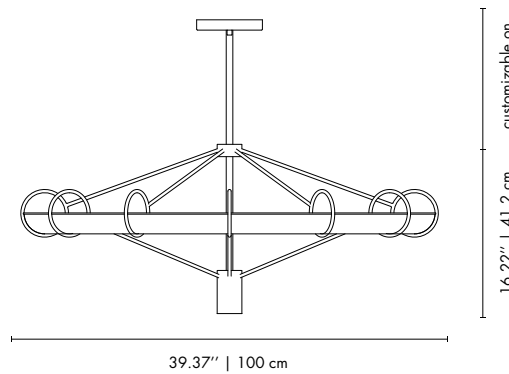

BULBS

1 x white LED ribbon
 1 x G9 LED

DIMENSIONS

HEIGHT: 28.35" | 72 cm
 DIAM: 39.37" | 100 cm

Gold Plated

COSMO | SUSPENSION

MATERIALS
 BODY: Brass
 SHADE: Steel

WEIGHT
 Approx.: 24.25 kg | 53.5 lbs