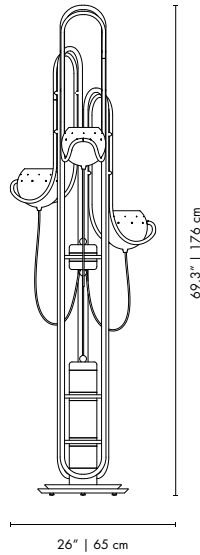

NEIL | FLOOR

MATERIALS
BODY: Brass
SHADE: Aluminum
WIRE: Textile

WEIGHT
Approx.: 20 kg | 44.1 lbs

BULBS (40W)
3 x E27 Bulb (included) (bulbs not included for North America)

DIMENSIONS
HEIGHT: 69.3" | 176 cm
DIAM: 26" | 65 cm

PACKAGE
(Cardboard Box)
HEIGHT: 72.8" | 185 cm
WIDTH: 29.5" | 75cm
DEPTH: 29.5" | 75m
1.04 m³ / 37 kg

PASTORIUS | FLOOR

MATERIALS
BODY: Brass
SHADE: Aluminum and Acrylic

WEIGHT
Approx.: 6 kg | 13.2 lbs

BULBS (40W)
2 x E27 Bulb (included) (bulbs not included for North America)

DIMENSIONS
HEIGHT: 70.1" | 178 cm
WIDTH: 24.4" | 62 cm
DEPTH: 11.8" | 30 cm

PACKAGE
(Cardboard Box)
WIDTH: 27.2" | 69cm
HEIGHT: 62.20" | 158cm
DEPTH: 28.3" | 58 cm
0,6323 m³/15kg