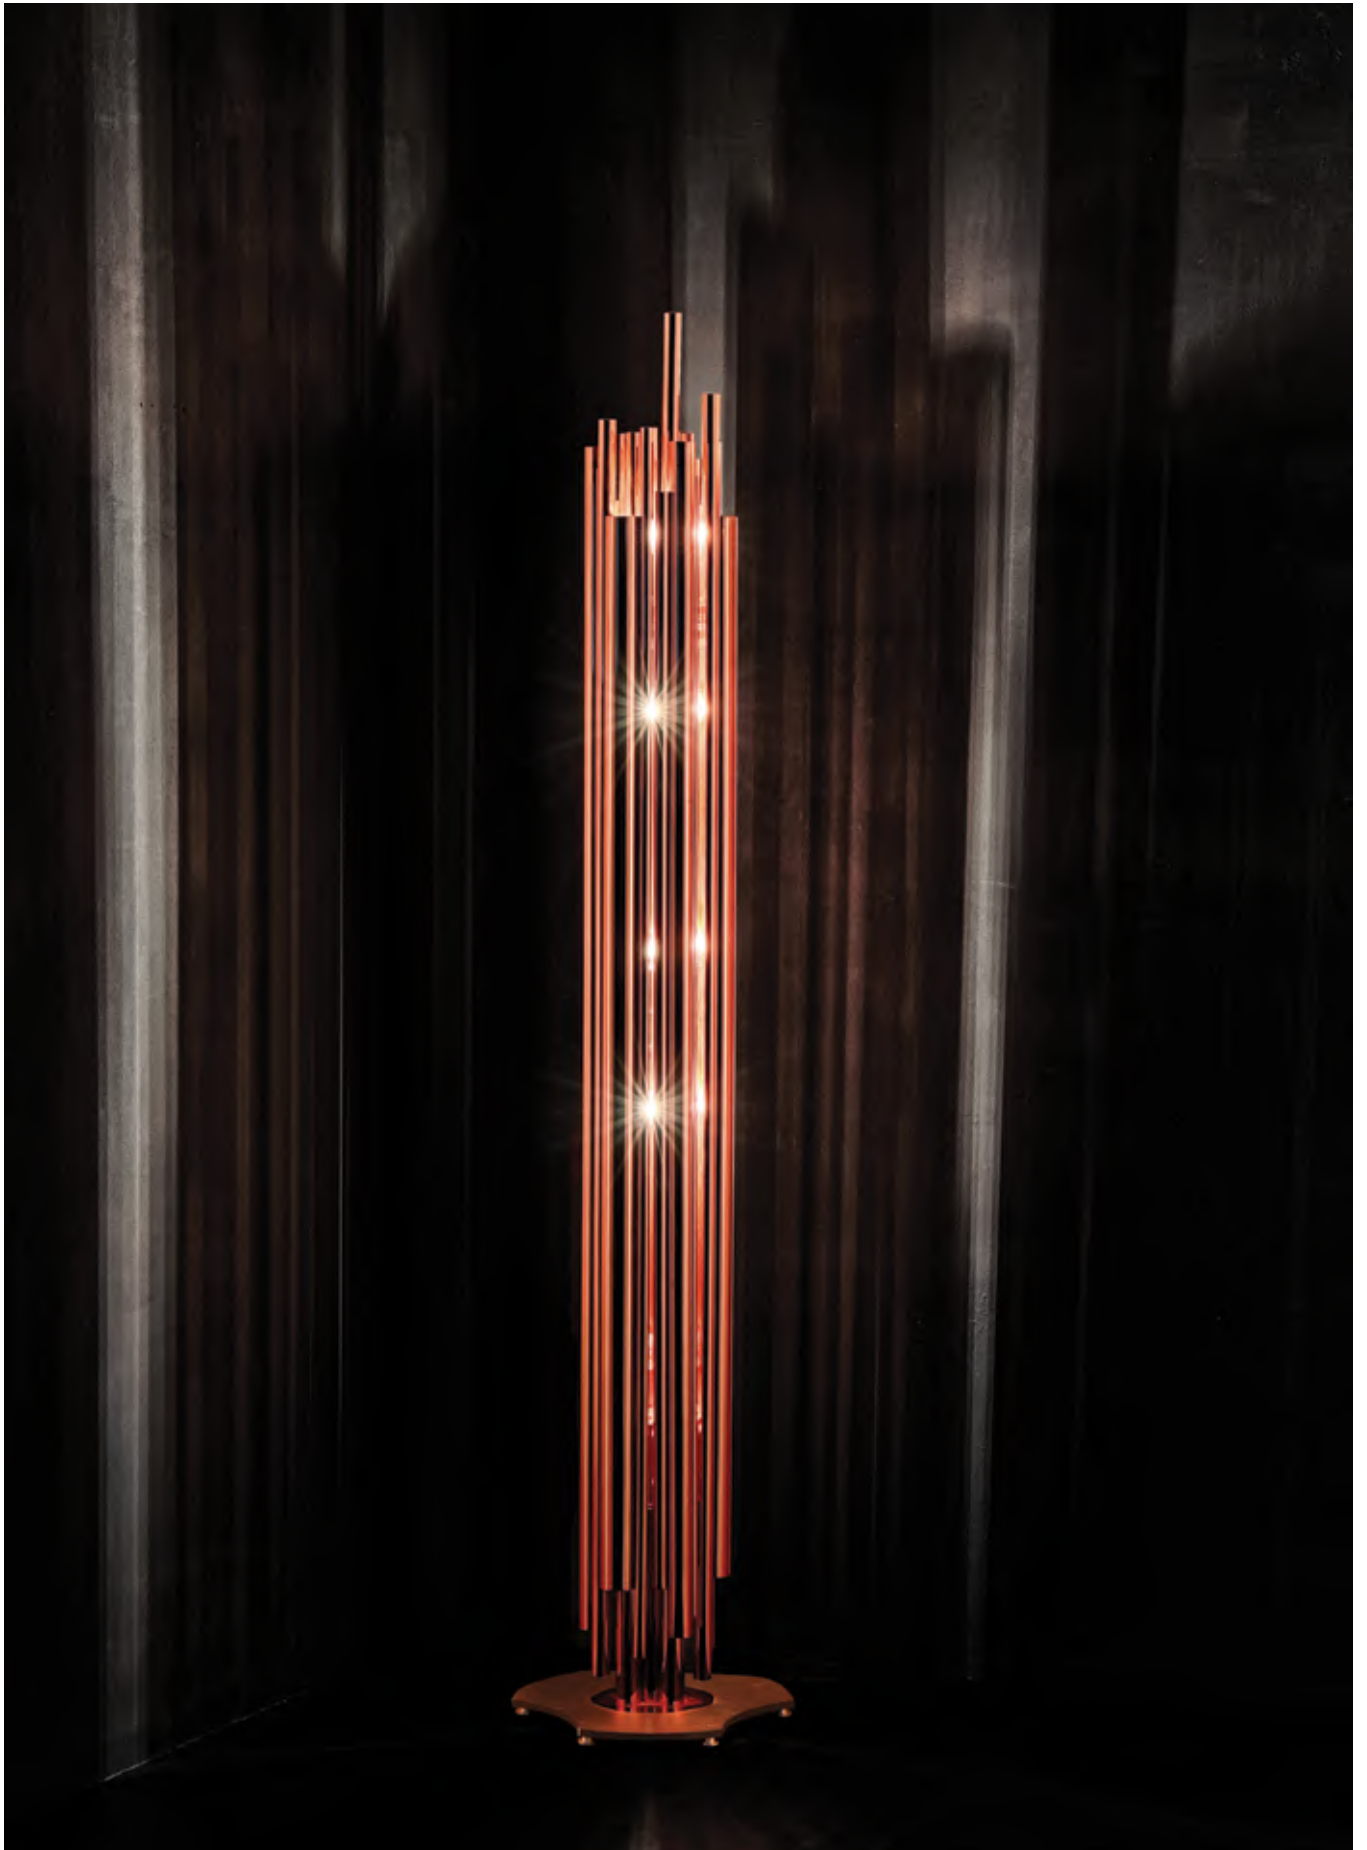

DIMENSIONS

HEIGHT: 65.7" | 167 cm

DEPTH: 13" | 33 cm

COLE

FLOOR LAMP

Cole is a retro-inspired floor lamp that has an three-shade design with a glossy black exterior and a matte white interior finishing.

The three cone shades provide plenty of style as well as flexible lighting.