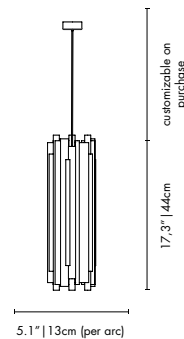

Black Lacquered   Brushed Brass   Brushed Nickel   Copper Plated   Nickel Plated