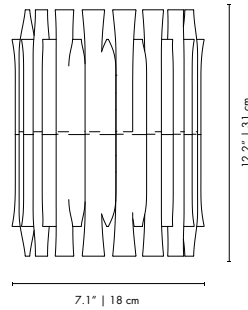

MATHENY | WALL

MATERIALS
BODY: Brass

WEIGHT
Approx.: 2 kg | 4.4 lbs

BULBS (40W)
4 x G9 Bulbs (included) (bulbs not included for North America)

DIMENSIONS
HEIGHT: 12.2" | 31 cm
WIDTH: 7.1" | 18 cm
DEPTH: 4.7" | 12 cm

PACKAGE
(Cardboard Box)
HEIGHT: 19.7" | 50 cm
WIDTH: 11.8" | 30 cm
DEPTH: 8.7" | 22 cm
0.033m³/ 4.1 kg