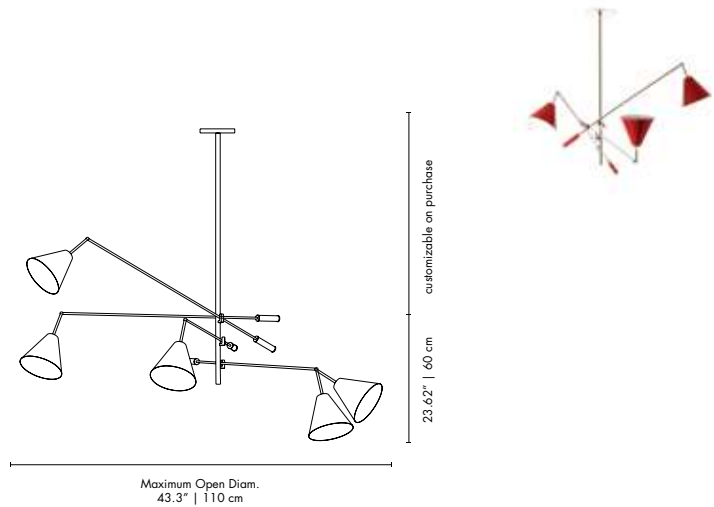

SINATRA | SUSPENSION

MATERIALS
BODY: Brass
SHADE: Aluminum
COUNTER WEIGHT: Steel

WEIGHT
Approx. 15 kg | 33 lbs

BULBS (40W)
3 x E27 Bulbs (included) (bulbs not included for North America)

DIMENSIONS
TOTAL CENTRAL ROD HEIGHT
(from the bottom to the connection with adjustable point): 23.62"
| 60 cm
ADJUSTABLE POLE HEIGHT: (customizable on purchase)
Maximum Open DIAM: 43.3" | 110 cm

PACKAGE
(Cardboard Box)
HEIGHT: 51.18" | 130cm
WIDTH: 23.62" | 60 cm
DEPTH: 27.56" | 70cm
0.546 m³ / 20 kg