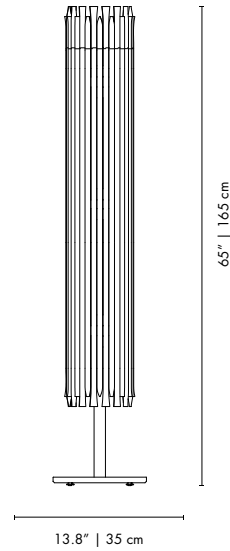

MATHENY | FLOOR

MATERIALS
 BODY: Brass

WEIGHT
 Approx.: 40 kg | 88 lbs

BULBS (40W)
 9 x E27 Bulb (included) (bulbs not included for North America)

DIMENSIONS
 HEIGHT: 65" | 165 cm
 DIAM: 13.8" | 35 cm

PACKAGE
 (Cardboard Box)
 WIDTH: 18.11" | 46cm
 HEIGHT: 71.5" | 182 cm
 DEPTH: 18.11 | 46 cm
 0.385 m³ / 45 Kg