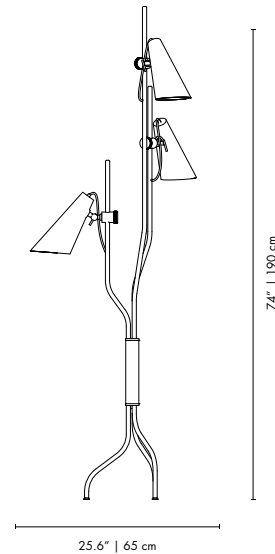

DUKE | FLOOR

MATERIALS
BODY: Brass
SHADE: Aluminum and Brass
WIRE: Textile

WEIGHT
Approx.: 18 kg | 39.68 lbs

BULBS (40W)
9x G9 Bulbs (included) (bulbs not included for North America)

DIMENSIONS
HEIGHT: 63.7" | 162 cm
BASE DIAM.: 13.8" | 35 cm

PACKAGE
(Cardboard Box)
WIDTH: 27.5" | 70 cm
HEIGHT: 64.9" | 165 cm
DEPTH: 23.6" | 60 cm
0.693 m³ / 29 kg

EVANS | FLOOR

MATERIALS
BODY: Brass
SHADE: Aluminum
WIRE: Textile

WEIGHT
Approx.: 8 kg | 17.6 lbs

BULBS (40W)
3 x E27 Bulbs (included) (bulbs not included for North America)

DIMENSIONS
HEIGHT: 74" | 190 cm
DIAM.: 25.6" | 65 cm

PACKAGE
WIDTH: 27.6" | 70 cm
HEIGHT: 77.2" | 196 cm
DEPTH: 23.6" | 60 cm
(Cardboard Box)
0.8232 m³ / 21.5 kg