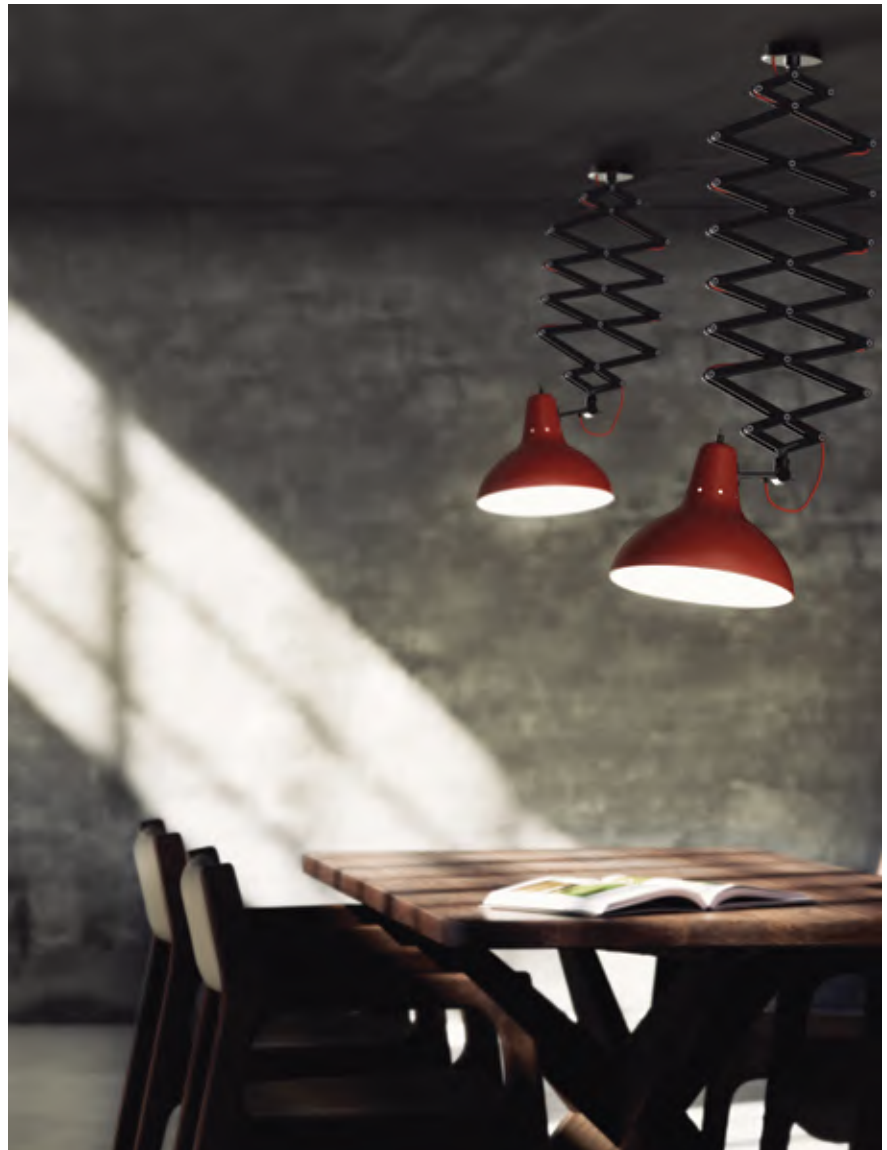

DIANA

SUSPENSION LAMP

Diana pendant lamp is an industrial-inspired design that embodies all the simplicity and sophistication of the mid-century modern age. It is handmade in brass and aluminum. The body, built out of brass has a standard black nickel plated finish, while the shade features a standard matte red lacquer on the outside. However, it can be customized using any RAL color of your choosing. It has a small switch on the back of the shade, creating a convenient way of switching the light on and off. This industrial pendant lighting design has also a red textile wire, which can be customized as you wish. It is a small suspended light perfect for any contemporary kitchen, but it does also look great as a bedside lamp in an industrial-inspired bedroom.

MATERIALS

BODY: Brass
SHADE: Aluminum
WIRE: Textile

WEIGHT

Approx.: 5 kg | 11 lbs

BULBS (40W)

1 x E27 Bulb (included)
(bulbs not included for North America)

DIMENSIONS

WIDTH: 11.8" | 30 cm
HEIGHT: 19.6" | 50 cm(min) 35.4" | 90 cm(max)
LENGTH: 17.7" | 45 cm