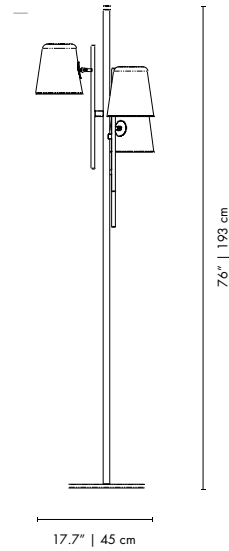

COLE | FLOOR

MATERIALS
BODY: Brass
SHADE: Aluminum

WEIGHT
Approx.: 13 kg | 28.7 lbs

BULBS (40W)
3 x E27 Bulbs (included) (bulbs not included for North America)

DIMENSIONS
WIDTH: 17.7" | 45 cm
HEIGHT: 76" | 193 cm
DEPTH: 13.8" | 35 cm

PACKAGE
(Cardboard Box)
WIDTH: 27.1" | 69
HEIGHT: 79.1" | 201 cm
DEPTH: 22.8" | 58 cm
0.8044 m³ / 25kg