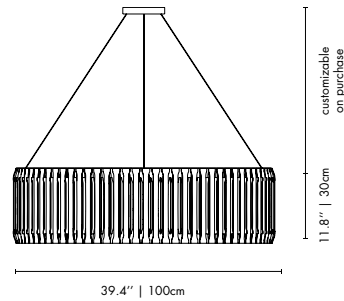

MATHENY | SUSPENSION

MATERIALS

BODY: Brass

WEIGHT

Approx. 50 kg | 110 lbs

BULBS (40W)

24 x G9 Bulbs (included) (for USA not included)

DIMENSIONS

DIAM.: 39.4" | 100 cm

HEIGHT: 11.8" | 30 cm

CORD HEIGHT: 39.4" | 100 cm (adjustable)
(customizable on purchase)

PACKAGE

(Plywood Box)

120 x 120 x 40 cm

0.576 m³ / 68kg

Aged Brass

Black Lacquered

Brushed Nickel

Copper Plated

Nickel Plated

MATHENY PENDANT | SUSPENSION

MATERIALS

BODY: Brass

WEIGHT

Approx. 4 kg | 8.8 lbs

BULBS (40W)

6 x G9 Bulbs (included) (for USA not included)

DIMENSIONS

DIAM.: 7" | 18 cm

HEIGHT: 11.8" | 30 cm

CORD HEIGHT: 39.4" | 100 cm (adjustable)
(customizable on purchase)