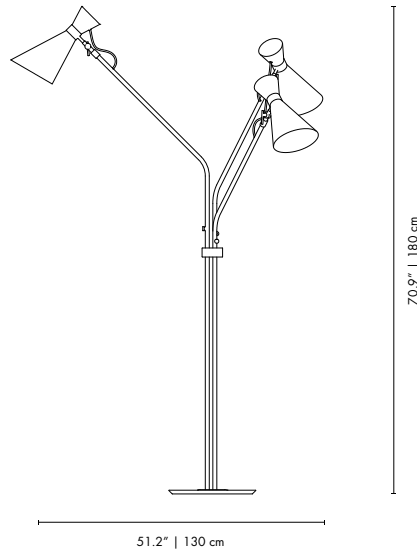

SCOFIELD | FLOOR

MATERIALS
BODY: Brass
SHADE: Aluminum and Brass
Wire: Textile

WEIGHT
Approx.: 12 kg | 26.5 lbs

BULBS (40W)
5 x Gu10 Bulbs (included) (bulbs not included for North America)

DIMENSIONS
HEIGHT: 71.6" | 182 cm
DIAM.: 14.1" | 36 cm

PACKAGE
(Cardboard Box)
HEIGHT: 62.20" | 190cm
WIDTH: 27.5" | 70cm
DEPTH: 23.6" | 60 cm
0.798 m³ / 24.4 kg

SIMONE | FLOOR

MATERIALS
BODY: Brass
SHADE: Aluminum
Wire: Textile

WEIGHT
Approx.: 15 kg | 33 lbs

BULBS (40W)
3 x E27 Bulbs (included) (bulbs not included for North America)

DIMENSIONS
HEIGHT: 70.9" | 180 cm
WIDTH: 51.2" | 130 cm
DEPTH: 39.4" | 100 cm

PACKAGE
(Cardboard Box)
WIDTH: 27.5" | 70cm
HEIGHT: 80.7" | 205cm
DEPTH: 22.8" | 58cm
0.8323 m³ / 30kg