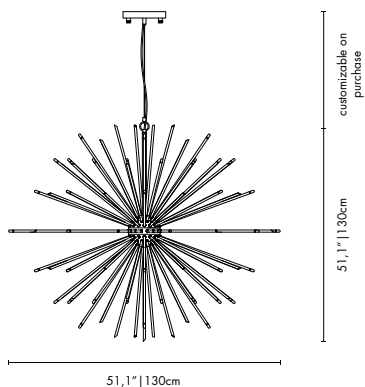

CANNONBAL | SUSPENSION

MATERIALS
BODY: Brass
SHADE: Brass

WEIGHT
Approx.: 18 kg | 39.6 lbs

BULBS
48 x G4 LED / 3W Bulbs (included) (bulbs not included for North America)

DIMENSIONS
DIAM: 51.1" | 130 cm
STANDARD CORD HEIGHT: 39.4" | 100 cm (customizable on purchase)

PACKAGE
(Plywood Box)
HEIGHT: 55.12" | 140 cm
WIDTH: 51.57" | 131 cm
DEPTH: 51.57" | 131 cm

2.4025 m³ / 51kg