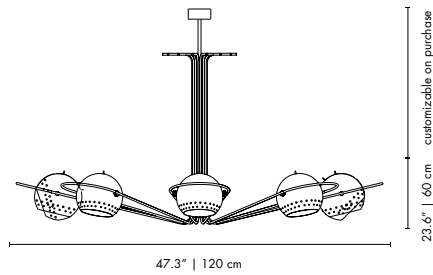

NEIL | SUSPENSION

MATERIALS
BODY: Brass
SHADE: Steel

WEIGHT
Approx. 15 kg | 33 lbs

BULBS (40W)
8 x E27 Bulbs (included) (E26 for USA not included)

DIMENSIONS
DIAM.: 47.3" | 120 cm
HEIGHT: 23.6" | 60 cm
POLE HEIGHT: 7.9" - 23.6" | 20 - 60 cm (adjustable)
(customizable on purchase)

PACKAGE
(Cardboard Box)
140 x 140 x 40 cm
0.78 m³ / 29 kg