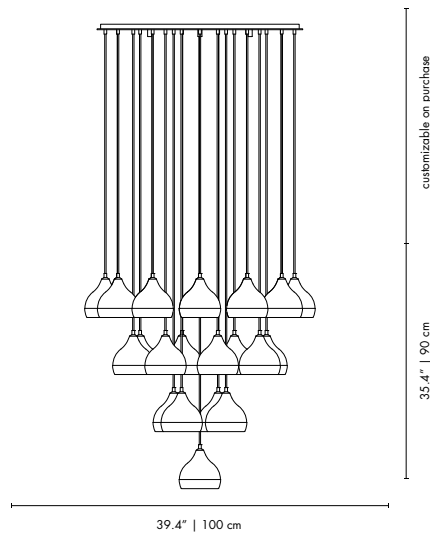

DIMENSIONS
 DIAM.: 39.4" | 100 cm
 HEIGHT: 35.4" | 90 cm
 CORD HEIGHT: 43.3" | 110 cm
 (customizable on purchase)

PACKAGE
 (Cardboard Box)
 53 x 106 x 106 cm
 0.60 m³ / 67 kg

Black & Copper White & Copper Black & Gold Nickel & Black White & Nickel