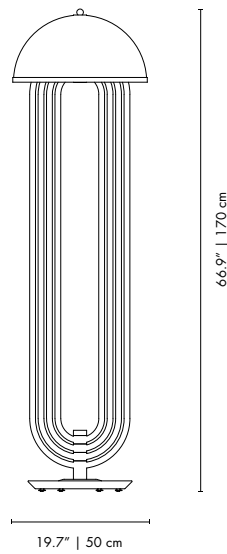

TURNER | FLOOR

MATERIALS
BODY: Brass
SHADE: Aluminum

WEIGHT
Approx.: 23 kg | 50 lbs

BULBS (40W)
4 x G9 Bulbs (included) (bulbs not included for North America)

DIMENSIONS
HEIGHT: 66.9" | 170 cm
DIAM.: 19.7" | 50 cm

PACKAGE
(Cardboard Box)
HEIGHT: 72.8" | 185cm
WIDTH: 29.5" | 75cm
DEPTH: 29.5" | 75cm
1.04 m³ | 38 kg