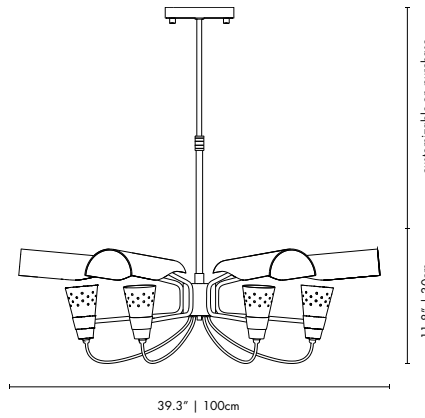

JACKSON | SUSPENSION

BODY: Brass
SHADES: Aluminum and Brass
WIRE: Textile

WEIGHT
Approx. 15 kg | 33 lbs

BULBS (40W)
6 x Gu10 Bulbs (included) (for USA not included)

DIMENSIONS
HEIGHT: 11.8" | 30 cm
DIAMETER: 39.3" | 100 cm
TELESCOPIC TUBE: 11.8" - 23.6" | 30 - 60 cm
TELESCOPIC TUBE HEIGHT: 27.5" | 70 cm
(customizable on purchase)

PACKAGE
(Cardboard Box)
96 x 96 x 46 cm
0.4239 m³ / 21 kg

KRAVITZ | SUSPENSION

MATERIALS
BODY: Aluminum

WEIGHT
Approx. 50 kg | 110 lbs

BULBS (1W)
86 x CREE LED

DIMENSIONS
HEIGHT: 25.6" | 65 cm
DIAMETER: 24.4" | 62 cm
CORD HEIGHT: 39.4" | 100 cm (adjustable)
(customizable on purchase)

PACKAGE
(Plywood Box)
95 x 85 x 85 cm
0.686 m³ / 80 kg