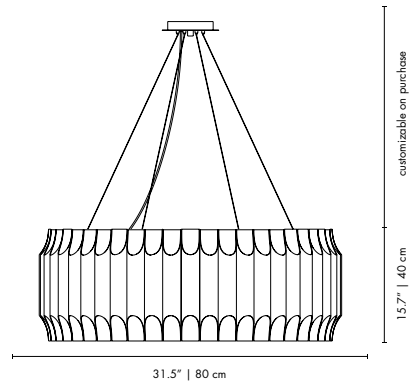

GALLIANO ROUND | SUSPENSION

MATERIALS
BODY: Steel

WEIGHT
Approx.: 60 kg | 132 lbs

BULBS (40W)
70 x G9 Bulbs (included) (bulbs not included for North America)

DIMENSIONS
BODY HEIGHT: 15.7" | 40 cm
DIAM.: 31.5" | 80 cm
CORD HEIGHT: 39.4" | 100 cm
(adjustable)
(customizable on purchase)

PACKAGE
(Plywood Box)
HEIGHT: 25.59" | 65cm
WIDTH: 43.31" | 110 cm
DEPTH: 43.31" | 110cm
0.67 m³ / 88 KG

GALLIANO PENDANT | SUSPENSION

MATERIALS
BODY: Steel

WEIGHT
Approx.: 3 kg | 6.6 lbs

BULBS (40W)
6x E27 Bulbs (included) (bulbs not included for North America)

DIMENSIONS
HEIGHT: 20.5" | 52 cm
DIAM.: 6.3" | 16 cm
POLE HEIGHT: 39.4" | 100 cm (adjustable)
(customizable on purchase)

PACKAGE
(Cardboard Box)
HEIGHT: 23.62" | 60cm
WIDTH: 11.81" | 30 cm
DEPTH: 8.66" | 22cm
0.0396 m³ / 5.2 Kg