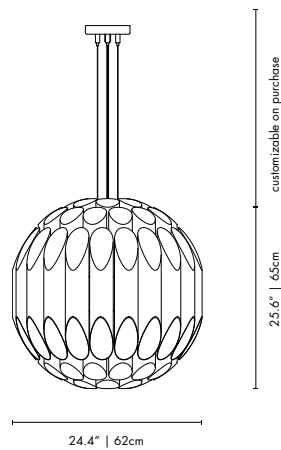

JACKSON | SUSPENSION

BODY: Brass
SHADES: Aluminum and Brass
WIRE: Textile

WEIGHT
Approx. 15 kg | 33 lbs

BULBS (40W)
6 x Gu10 Bulbs (included) (for USA not included)

DIMENSIONS
HEIGHT: 11.8" | 30 cm
DIAMETER: 39.3" | 100 cm
TELESCOPIC TUBE: 11.8" - 23.6" | 30 - 60 cm
TELESCOPIC TUBE HEIGHT: 27.5" | 70 cm
(customizable on purchase)

PACKAGE
(Cardboard Box)
96 x 96 x 46 cm
0.4239 m³ / 21 kg

KRAVITZ | SUSPENSION

MATERIALS
BODY: Aluminum

WEIGHT
Approx. 50 kg | 110 lbs

BULBS (1W)
86 x CREE LED

DIMENSIONS
HEIGHT: 25.6" | 65 cm
DIAMETER: 24.4" | 62 cm
CORD HEIGHT: 39.4" | 100 cm (adjustable)
(customizable on purchase)

PACKAGE
(Plywood Box)
95 x 85 x 85 cm
0.686 m³ / 80 kg