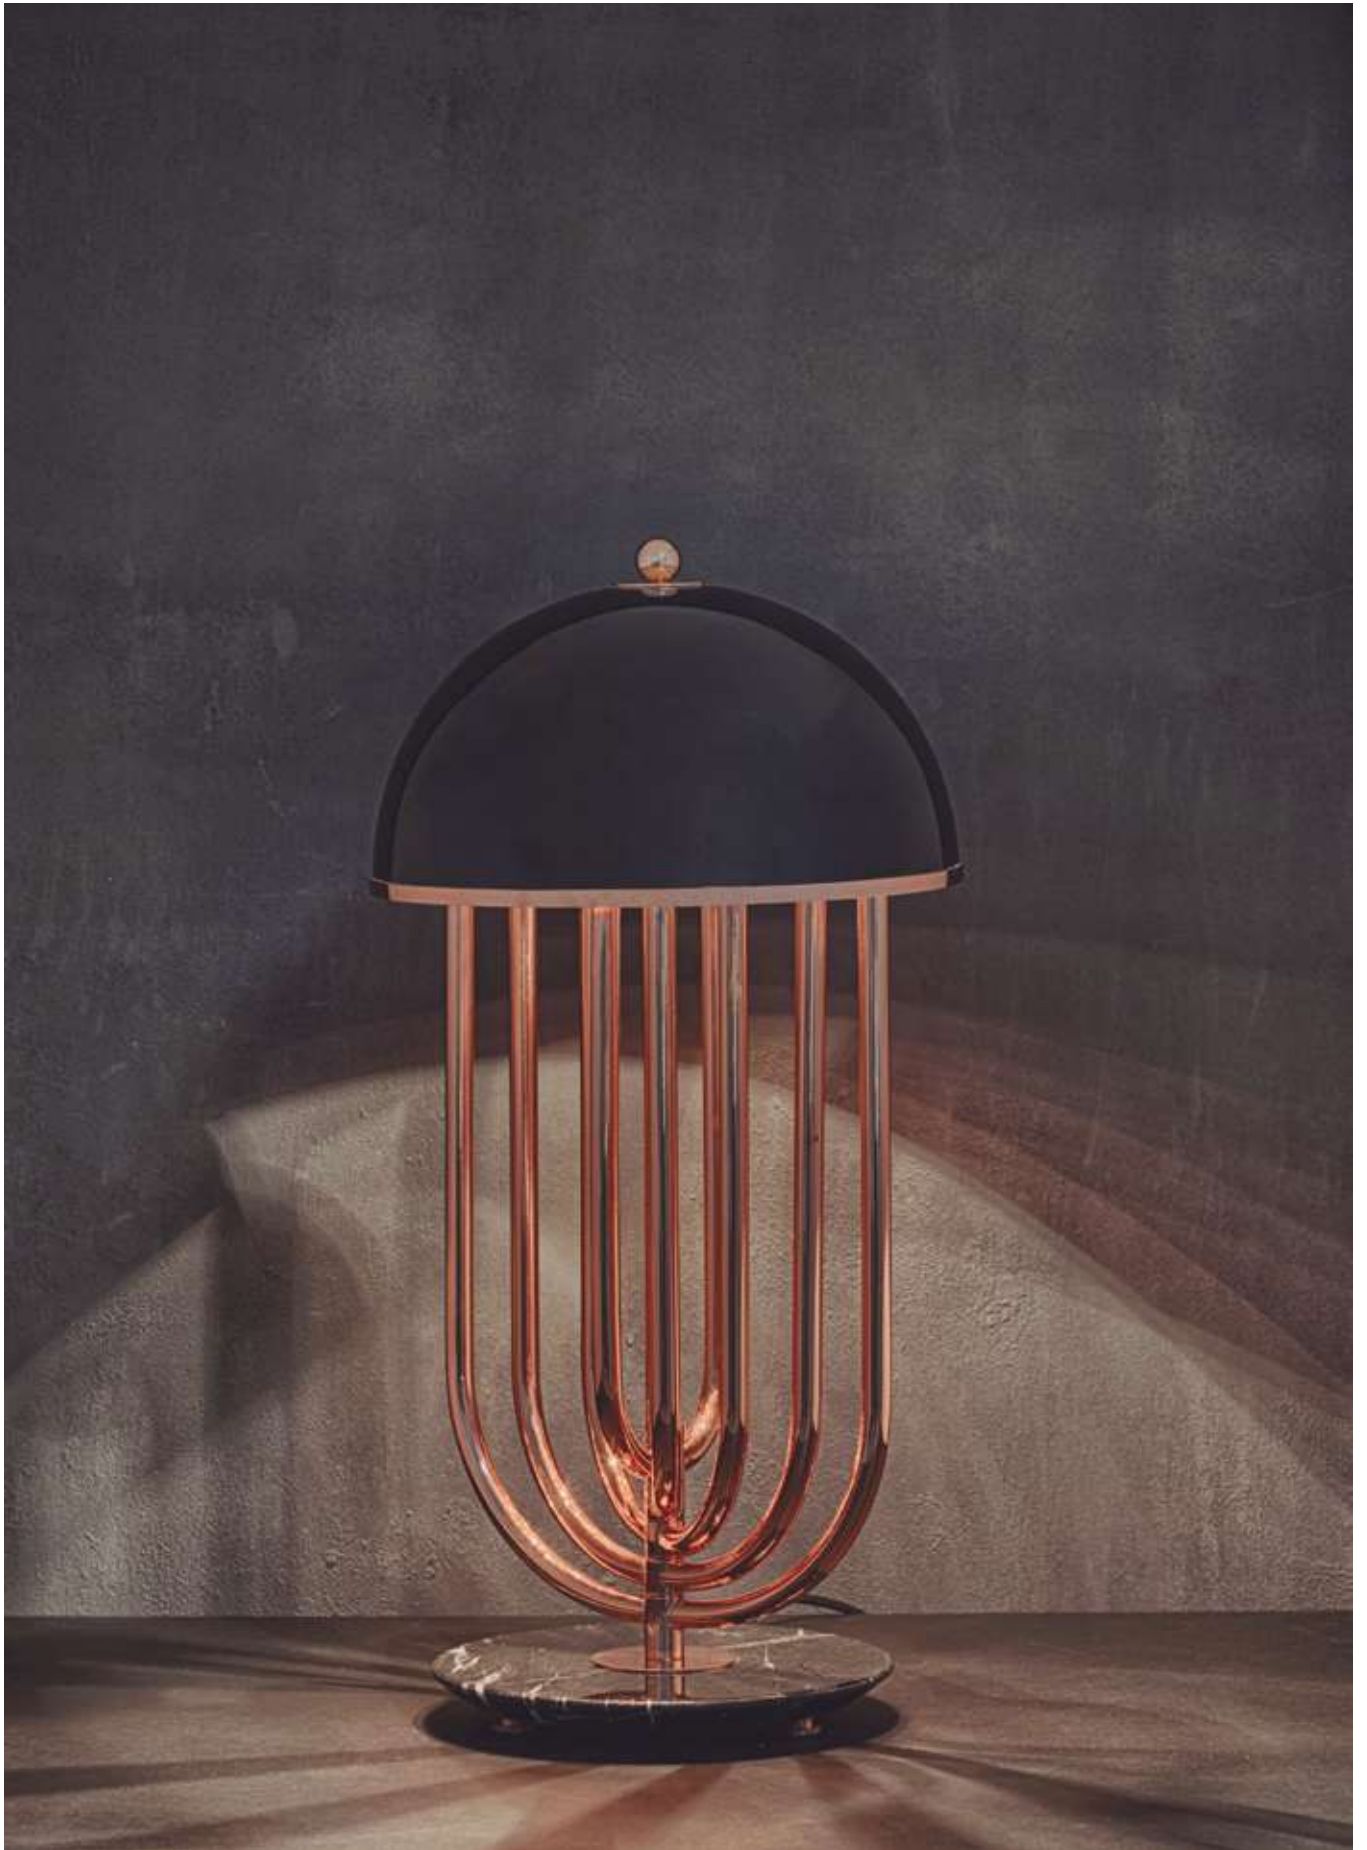

DIMENSIONS

HEIGHT: 18.1" | 46 cm

DIAM.: 13.4" | 34 cm

TURNER

TABLE LAMP

Turner art deco table lamp was inspired by the electrifying and memorable dance moves of the iconic pop singer. Turner is a large table lamp handmade in brass and aluminum. The body has a gold plated finish, while the shade was lacquered a black matte on the outside and a gold powder paint on the inside, so as not to create an uncomfortable glare for the user. Its five movable arcs can be rotated into the desired position, which gives this black table lamp a sense of fun, and allows you to create the best composition to fit your modern home decor. A versatile piece, that can be used in almost any room of your house, this brass desk lamp looks its best when placed in a modern home office or art deco inspired living room.

DIMENSIONS

HEIGHT: 23.6" | 60 cm

DIAM.: 11.8" | 34 cm

WALL

ATOMIC

WALL LAMP

Atomic wall light is a mid-century modern lighting design inspired by the atomic discoveries of the mid-20th century. With multiple round shades that resemble the molecular composition of the atom, this interior wall light can give a fun twist to a contemporary home decor. Its body is handmade in brass and steel, with both a glossy black and a gold-plated finish. The lamp shades feature a glossy black lacquer on the exterior, while gold powder paint is used for the interior shade. It is with a modern vibe that this indoor wall light creates a statement of mid-century modern design in a contemporary living room, displaying each detail as a faithful reproduction of the glamorous 1950s.