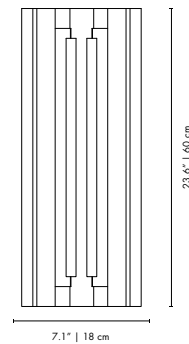

PARKER | WALL

MATERIALS
BODY: Brass

WEIGHT
Approx.: 12 kg | 26.5 lbs

BULBS (40W)
4 x G9 Bulbs (included) (bulbs not included for North America)

DIMENSIONS
HEIGHT: 23.6" | 60 cm
WIDTH: 7.1" | 18 cm
DEPTH: 4.7" | 12 cm

PACKAGE
(Cardboard Box)
HEIGHT: 33.5" | 85 cm
WIDTH: 13.8" | 35 cm
DEPTH: 13.8" | 35 cm
0.104 m³ / 15kg