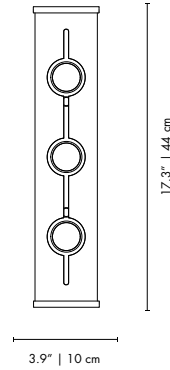

CHUCK 3 | WALL

MATERIALS
BODY: Brass
SHADE: Steel and Brass

WEIGHT
Approx.: 3 kg | 6.6 lbs

BULBS (40W)
3 x E14 Reflector light Bulbs (included)
(bulbs not included for North America)

DIMENSIONS
HEIGHT: 17.3" | 44 cm
WIDTH: 3.9" | 10 cm
DEPTH: 6.7" | 17 cm

PACKAGE
(Cardboard Box)
HEIGHT: 17.3" | 44 cm
WIDTH: 3.9" | 10 cm
DEPTH: 6.3" | 16 cm
0.01 m³ / 4 kg