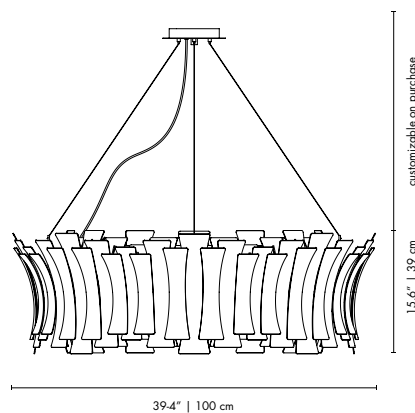

DIMENSIONS
 BODY HEIGHT: 15.6" | 39 cm
 DIAM.: 39.4" | 100 cm
 STANDARD CORD HEIGHT: 39.4" | 100 cm (adjustable)
 (customizable on purchase)

PACKAGE
 HEIGHT: 22.83" | 58cm
 WIDTH: 34.65" | 108 cm
 DEPTH: 34.65" | 108cm
 0.68 m³ / 73 kg