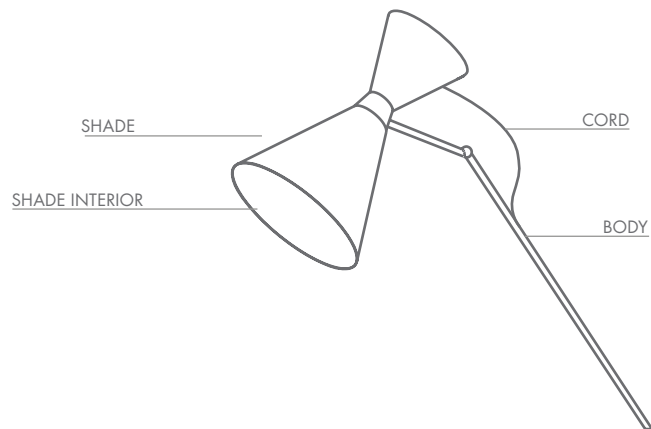

Copper Matte

Brushed Copper

CORDS

more cords available on extra charge

Bright Red - textile

Jet Black - textile

Jet Black - rubber

Antique White - textile