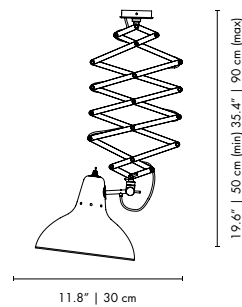

DIANA | SUSPENSION

MATERIALS
BODY: Brass
SHADE: Aluminum
WIRE: Textile

WEIGHT
Approx.: 5 kg | 11 lbs

BULBS (40W)
1 x E27 Bulb (included)) (bulbs not included for North America)

DIMENSIONS
WIDTH: 11.8" | 30 cm
HEIGHT: 19.6" | 50 cm(min) 35.4" | 90 cm(max)
LENGTH: 17.7" | 45 cm

PACKAGE
(Cardboard Box)
40 x 40 x 70 cm
0.112 m³ / 8 kg