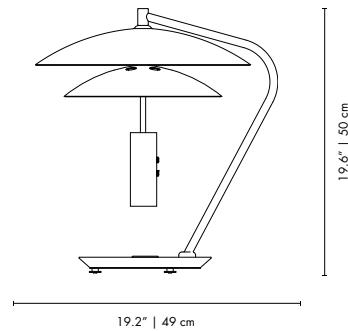

BARRY | TABLE

MATERIALS
BODY: Brass
SHADE: Aluminum
TOP COVER: Aluminum

WEIGHT
Approx.: 1.5 kg | 3.3 lbs

BULBS (40W)
1 x E14 Bulb (included) (bulbs not included for North America)

DIMENSIONS
WIDTH: 12.2" | 31 cm
HEIGHT: 12.6" | 32 cm
DEPTH: 13.4" | 34 cm

PACKAGE
(Cardboard Box)
HEIGHT: 14.96" | 38 cm
WIDTH: 14.96" | 38 cm
DEPTH: 13.78" | 35cm
0.05 m³ / 3,2kg

BASIE | TABLE

MATERIALS
BODY: Brass
SHADE: Aluminum
BASE: Marble

WEIGHT
Approx.: 12 kg | 26.5 lbs

BULBS (40W)
2 x G9 Bulb (included) (bulbs not included for North America)

DIMENSIONS
WIDTH: 19.2" | 49 cm
HEIGHT: 19.6" | 50 cm
DEPTH: 16.1" | 41 cm

PACKAGE
(Cardboard Box)
HEIGHT: 22.44" | 57cm
WIDTH: 24.02" | 61 cm
DEPTH: 24.02" | 61 cm
0.2120 m³ / 16kg