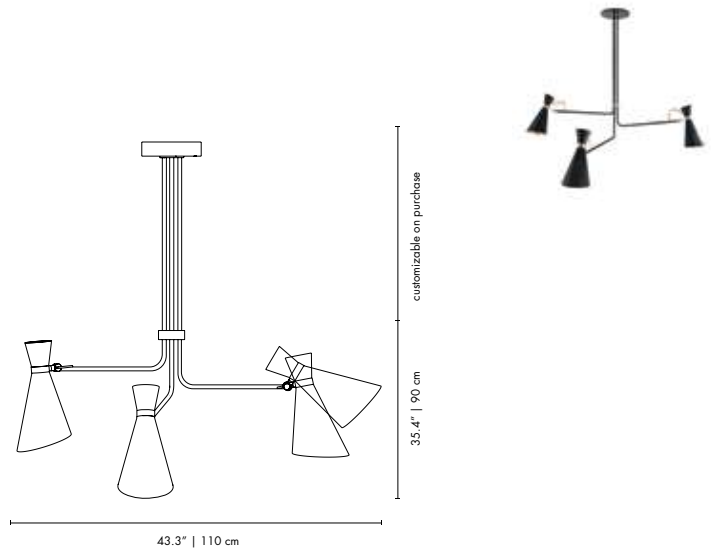

PACKAGE

(Cardboard Box)
HEIGHT: 37.8" | 96cm
WIDTH: 39.37" | 100 cm
DEPTH: 39.37" | 100cm
1.1616 m³ / 25 kg