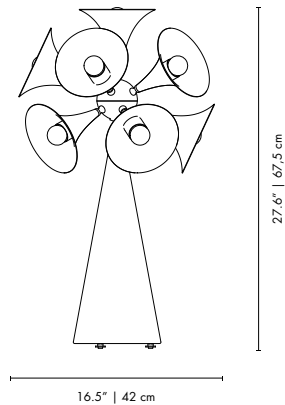

BILLY | TABLE

MATERIALS
BODY: Brass
SHADE: Aluminum and Brass
WIRE: Textile

WEIGHT
Approx.: 5.7 kg | 12.5 lbs

BULBS (40W)
2 x G9 Bulb (included) (bulbs not included for North America)

DIMENSIONS
HEIGHT: Min. 15.8" | 40 cm Max. 23.6" | 60 cm
WIDTH: 9.8" | 25 cm
DEPTH: 7.9" | 20 cm

PACKAGE
(Cardboard Box)
HEIGHT: 25.59" | 65cm
WIDTH: 15.75" | 40 cm
DEPTH: 15.75" | 40cm
0.104 m³/9.2 Kg

BOTTI | TABLE

MATERIALS
BODY: Nero Marquina and Brass
SHADE: Brass

WEIGHT
Approx.: 25 kg | 55 lbs

BULBS (40W)
11 x E14 Silver Crown Bulbs (included) (bulbs not included for North America)

DIMENSIONS
HEIGHT: 27.6" | 67.5 cm
DIAMETER: 16.5" | 42 cm

PACKAGE
(Plywood Box)
HEIGHT: 35.43" | 90cm
WIDTH: 21.65" | 55 cm
DEPTH: 21.65" | 55cm
0.272 m³ / 30 kg