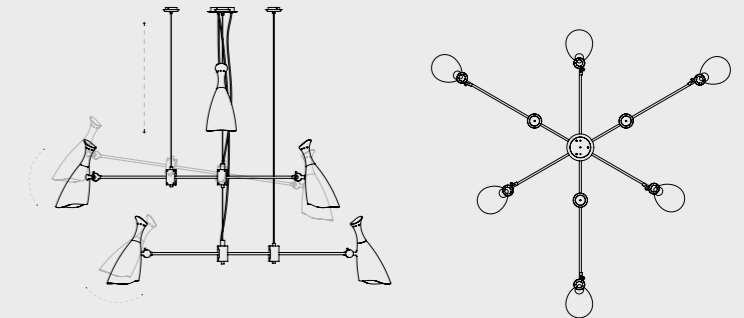

BULBS

18 x G9 LED bulbs, 4W Power, 3000K Colour Temperature, Non Dimmable
(bulbs not included for North America)