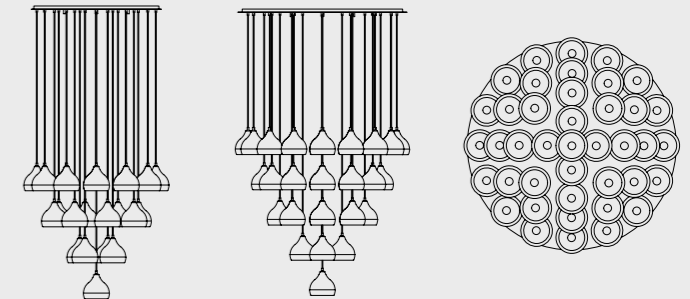

BULBS

41x E27 Bulb (1 per shade) (included)
max 40W per bulb (E26 for USA not included)