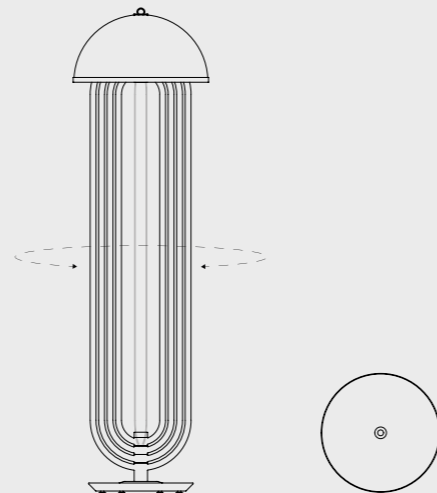

AMY TABLE LAMP

SEE PRODUCT AT PAGE 122

DIMENSIONS

HEIGHT: 21.6" | 55 cm
WIDTH: 7.8" | 20 cm
LENGTH: 11.8" | 30 cm

WEIGHT

APPROX.: 2,5 kg | 5.5 lbs

STANDARD FINISHES

BODY: Glossy Black and Gold Plated
SHADE: Glossy Black and Gold Powder Paint (inside)