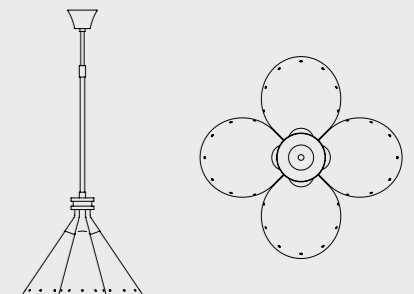

DIMENSIONS

HEIGHT: 15.5" | 39 cm
DIAM.: 1.6" | 40 cm
POLE HEIGHT: 39.4" | 100 cm

WEIGHT

APPROX.: 3,3 kg | 7.2 lbs

STANDARD FINISHES

BODY: Gold Plated
SHADE: Glossy White

BULBS

4 x E27 Bulbs (included)
max 40W per bulb (E26 for USA not included)