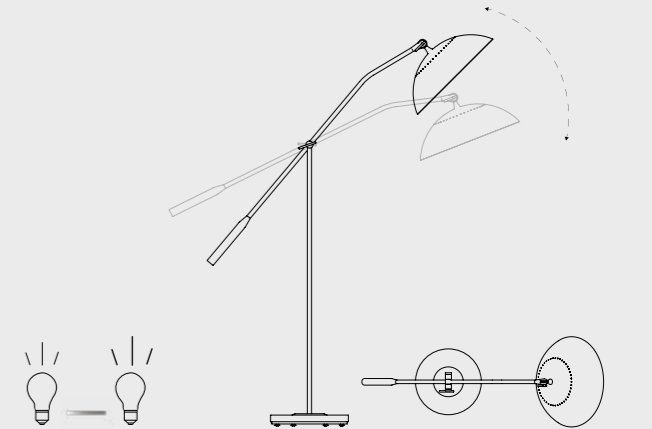

BULBS

4 x G9 Bulbs (included) (for USA not included) max 40W per bulb

The light intensity of the lamps can be dimmed | The standard color of the switches can be black or white

MAKE IT YOUR OWN - CUSTOMIZE YOUR FAVORITE LIGHTING DESIGN
See our materials & finishes at page 193

MAKE IT YOUR OWN - CUSTOMIZE YOUR FAVORITE LIGHTING DESIGN
See our materials & finishes at page 193