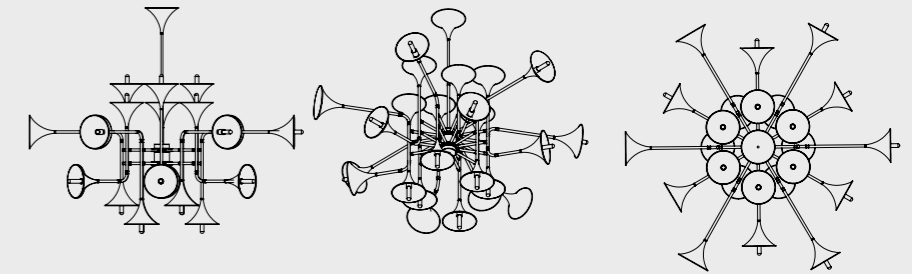

BULBS

24x E27 Incandescent Bulbs 25W
(bulbs not included for North America)

We have three Botti suspension models with the same amount of bulbs. The only difference between them is the diameter: 90cm | 150cm | 250cm