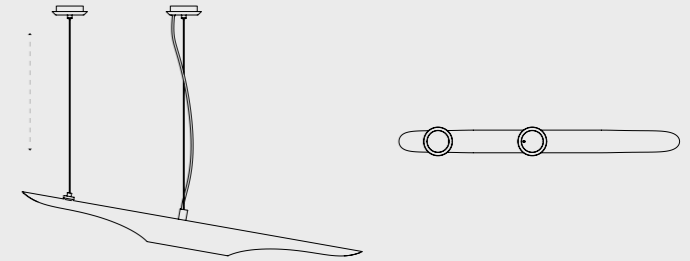

BULBS

2x G9 LED bulbs, 4W Power, 3000K Colour Temperature, Non Dimmable
(bulbs not included for North America)