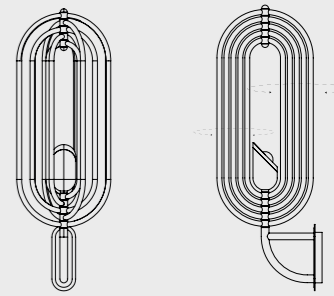

BULBS

1 x E27 Bulbs (included) (E26 for USA not included) max 40W per bulb