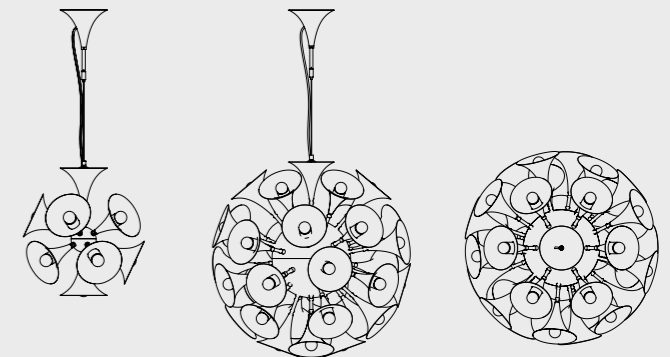

BULBS

11 x E27 Silver Crown Bulbs (included)
(E12 for USA not included) max 40W per bulb