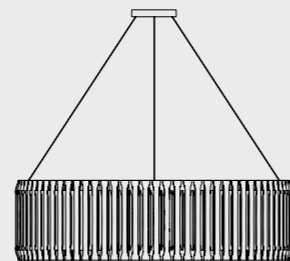

BULBS

24x G9 LED bulbs, 4W Power, 3000K Colour Temperature, Non Dimmable (bulbs not included for North America)