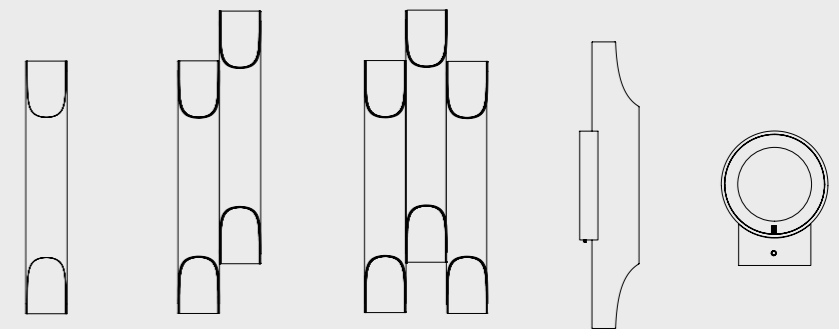

HANNA WALL LAMP

SEE PRODUCT AT PAGE 166

DIMENSIONS

HEIGHT: 9.4" | 24 cm
WIDTH: 7.1" | 18 cm
LENGTH: 9.8" | 25 cm

WEIGHT

APPROX.: 2 kg | 4.4 lbs

STANDARD FINISHES

BODY: Gold Plated
SHADE: Gold Plated and White Matte