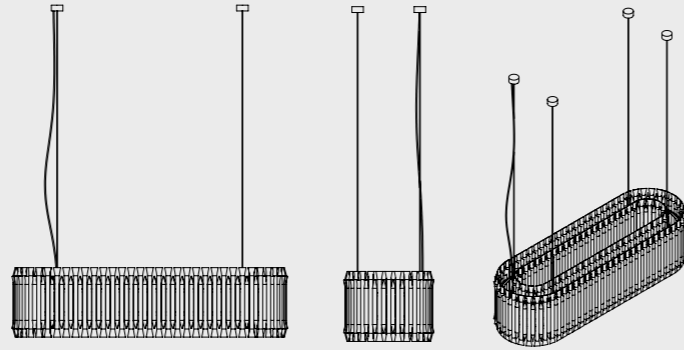

MATHENY SNOOKER SUSPENSION LAMP

SEE PRODUCT AT PAGE 64

DIMENSIONS

HEIGHT: 15.7" | 30 cm
WIDTH: 43.3" | 110 cm
LENGTH: 11.8" | 39 cm
CORD HEIGHT: 39.4" | 100 cm

WEIGHT

APPROX.: 45 kg | 88 lbs

STANDARD FINISHES

BODY: Gold Plated

BULBS

24 x G9 LED bulbs, 4W Power, 3000K Colour Temperature, Non Dimmable (bulbs not included for North America)