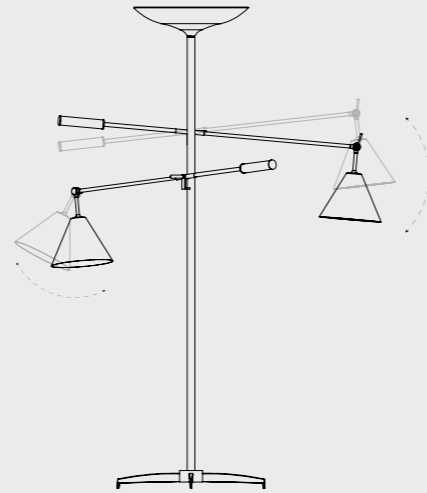

TORCHIERE FLOOR LAMP

SEE PRODUCT AT PAGE 115

DIMENSIONS

HEIGHT: 66.9" | 170 cm
DIAM.: 55.1" | 140 cm

WEIGHT

APPROX.: 17 kg | 37 lbs

STANDARD FINISHES

BODY: Gold Plated
SHADE: White Matte

BULBS

3 x E27 Bulbs (included) (for USA not included) max 40W per bulb

TURNER FLOOR LAMP

SEE PRODUCT AT PAGE 116

DIMENSIONS

HEIGHT: 66.9" | 170 cm
DIAM.: 19.7" | 50 cm

WEIGHT

APPROX.: 23 kg | 50 lbs

STANDARD FINISHES

BODY: Gold Plated and White Matte
SHADE: White Matte and Gold Powder Paint (Inside)
BASE: White Glossy