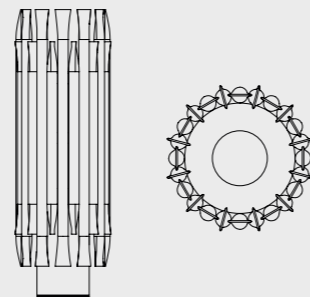

BULBS

3 x G9 Bulbs (included) (for USA not included) max 40W per bulb

The standard color of the switches can be black or white

MAKE IT YOUR OWN - CUSTOMIZE YOUR FAVORITE LIGHTING DESIGN
See our materials & finishes at page 193

MEOLA TABLE LAMP

SEE PRODUCT AT PAGE 141

DIMENSIONS

HEIGHT: 11" | 28 cm
DIAM.: 9.8" | 25 cm

WEIGHT

APPROX.: 3 kg | 6.6 lbs

STANDARD FINISHES

BODY: Nickel Plated
SHADE: Glossy Black and White Matte (inside)