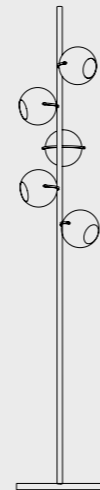

SIMONE FLOOR LAMP

SEE PRODUCT AT PAGE 110

DIMENSIONS

HEIGHT: 70.9" | 180 cm
WIDTH: 51.2" | 130 cm
LENGTH: 39.4" | 100 cm

WEIGHT

APPROX.: 15 kg | 33 lbs

STANDARD FINISHES

BODY: Nickel Plated
SHADE: Glossy White
BASE: Red