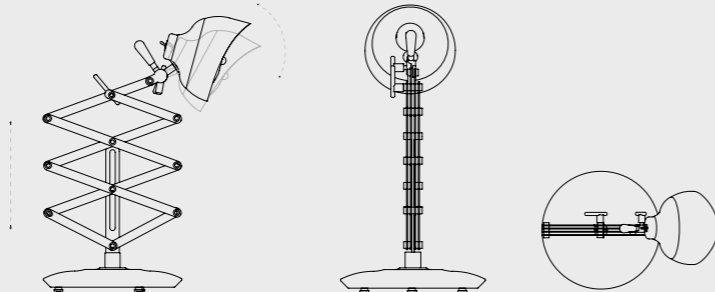

BILLY TABLE LAMP

SEE PRODUCT AT PAGE 128

DIMENSIONS

HEIGHT: Min. 15.8" | 40 cm - Max. 23.6" | 60 cm
WIDTH: 7.9" | 20 cm
DEPTH: 9.8" | 25 cm

WEIGHT

APPROX.: 5,7 kg | 12.5 lbs

STANDARD FINISHES

BODY: Gold Plated
SHADE: Glossy Black and White Matte (inside)
WIRE: Black

BULBS

2 x G9 Bulbs (included) (for USA not included)
max 40W per bulb

BOTTI TABLE LAMP

SEE PRODUCT AT PAGE 130

DIMENSIONS

HEIGHT: 27.6" | 67.5 cm
DIAM.: 16.5" | 42 cm

WEIGHT

APPROX.: 25 kg | 55 lbs

STANDARD FINISHES

SHADE: Gold Plated
BASE: Polished Marble and Gold Plated