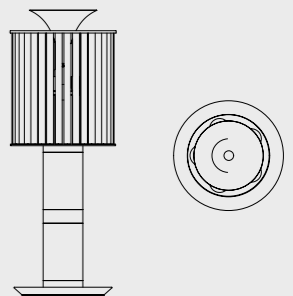

BULBS

6 x G9 Bulbs (included) (for USA not included) max 40W per bulb

The standard color of the switches can be black or white

MAKE IT YOUR OWN - CUSTOMIZE YOUR FAVORITE LIGHTING DESIGN
See our materials & finishes at page 193