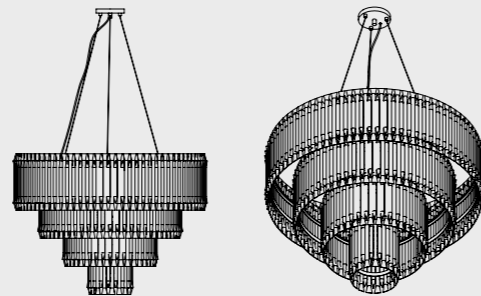

IKE SUSPENSION LAMP

SEE PRODUCT AT PAGE 54

DIMENSIONS

HEIGHT: 15" | 38 cm
DIAM.: 23.6" | 60 cm
CORD HEIGHT: 39.4" | 100 cm

WEIGHT

APPROX.: 9,5 kg | 21 lbs

STANDARD FINISHES

BODY: Gold Plated
SHADE: Gold Plated & Glossy Black

BULBS

13 x G9 LED bulbs, 4W Power, 3000K Colour Temperature, Non Dimmable
(bulbs not included for North America)

IKE PENDANT SUSPENSION LAMP

SEE PRODUCT AT PAGE 56

DIMENSIONS

HEIGHT: 10.2" | 26 cm
DIAM.: 2" | 5 cm
CORD HEIGHT: 39.4" | 100 cm

WEIGHT

APPROX.: 700 g | 1.7 lbs

STANDARD FINISHES

BODY: Gold Plated
SHADE: Gold Plated & Glossy Black

BULBS

1 x G9 LED bulbs, 4W Power, 3000K Colour Temperature, Non Dimmable
(bulbs not included for North America)

MATHENY CHANDELIER SUSPENSION LAMP

SEE PRODUCT AT PAGE 58

DIMENSIONS

HEIGHT: 29.5" | 75 cm
DIAM.: 39.4" | 100 cm
CORD HEIGHT: 39.4" | 100 cm

WEIGHT

APPROX.: 80 kg | 176 lbs

STANDARD FINISHES

BODY: Gold Plated

BULBS

42 x G9 LED bulbs, 4W Power, 3000K Colour Temperature, Non Dimmable
(bulbs not included for North America)

MATHENY PENDANT SUSPENSION LAMP

SEE PRODUCT AT PAGE 59

DIMENSIONS

HEIGHT: 11.8" | 30 cm
DIAM.: 7" | 18 cm
POLE HEIGHT: 39.4" | 100 cm

WEIGHT

APPROX.: 4 kg | 8.8 lbs

STANDARD FINISHES

BODY: Copper Plated

BULBS

6 x G9 LED bulbs, 4W Power, 3000K Colour Temperature, Non Dimmable
(bulbs not included for North America)

MARCUS SUSPENSION LAMP

SEE PRODUCT AT PAGE 60

DIMENSIONS

HEIGHT: 20.5" | 52 cm
DIAM.: 6.3" | 16 cm

WEIGHT

APPROX.: 15 kg | 33 lbs

STANDARD FINISHES

BODY: Nickel Plated and Black Matte

BULBS

12x G9 LED bulbs, 4W Power, 3000K Colour Temperature, Non Dimmable
(bulbs not included for North America)

MARCUS PENDANT SUSPENSION LAMP

SEE PRODUCT AT PAGE 62

DIMENSIONS

HEIGHT: 7.8" | 20,5 cm
DIAM.: 6,2" | 16 cm

WEIGHT

APPROX.: 4 kg | 1,5 lbs

STANDARD FINISHES

BODY: Nickel Plated and Black Matte

BULBS