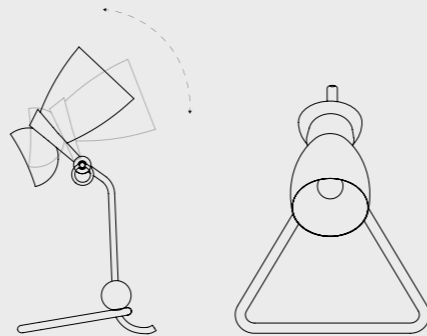

BULBS

2 x E14 (included) (E12 for USA not included) max 40W per bulb

The standard color of the switches can be black or white

MAKE IT YOUR OWN - CUSTOMIZE YOUR FAVORITE LIGHTING DESIGN
See our materials & finishes at page 193

ATOMIC TABLE LAMP

SEE PRODUCT AT PAGE 124

DIMENSIONS

HEIGHT: 17.5" | 44.5 cm
Width: 22.2" | 56.5 cm

WEIGHT

APPROX.: 9 kg | 20 lbs

STANDARD FINISHES

BODY: Glossy Black and Gold Plated
SHADE: Glossy Black and Gold Powder Paint (inside)