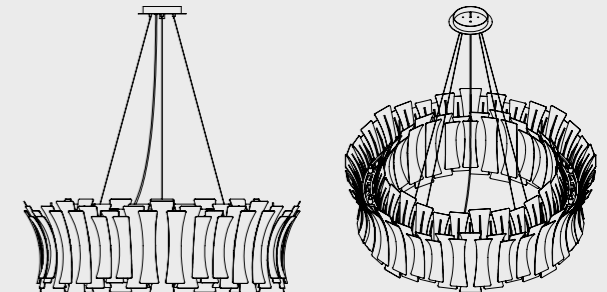

BULBS

24 x G9 LED bulbs, 4W Power, 3000K Colour Temperature, Non Dimmable
(bulbs not included for North America)