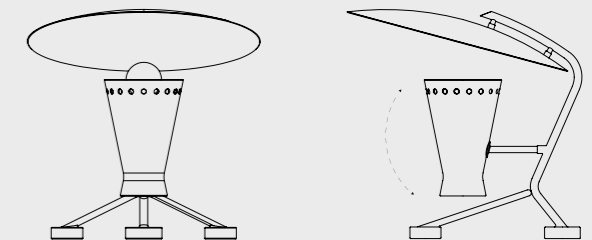

BULBS

1 x E27 Bulb (included) (E12 for USA not included) max 40W per bulb

BASIE TABLE LAMP

SEE PRODUCT AT PAGE 126

DIMENSIONS

HEIGHT: 19.6" | 50 cm
WIDTH: 16.1" | 41 cm
LENGTH: 19.2" | 49 cm

WEIGHT

APPROX.: 12 kg | 26.5 lbs

STANDARD FINISHES

BODY: Gold Plated
SHADE: White Matte
BASE: Estremoz Marble