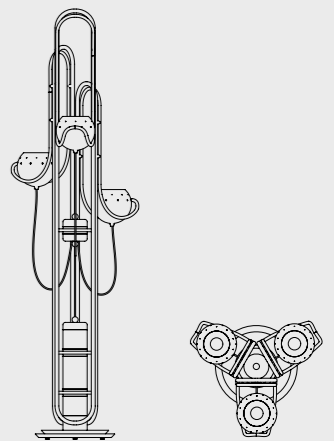

BULBS

3 x E27 Bulbs (included) (E26 for USA not included) max 40W per bulb

The light intensity of the lamps can be dimmed | The standard color of the switches can be black or white

MAKE IT YOUR OWN - CUSTOMIZE YOUR FAVORITE LIGHTING DESIGN
See our materials & finishes at page 193