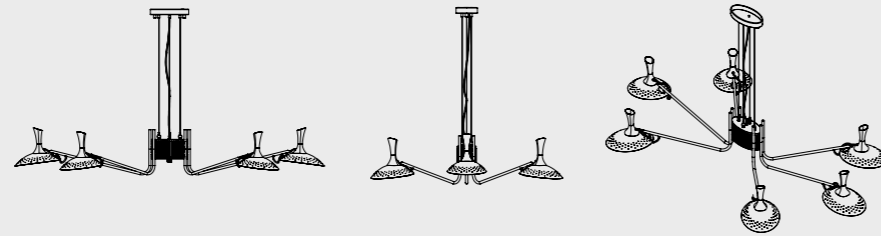

ABBAY SUSPENSION LAMP

SEE PRODUCT AT PAGE 14

DIMENSIONS

HEIGHT: 11,3" | 28,8 cm
WIDTH: 43,3" | 110,2 cm
DEPTH: 74,6" | 189,5 cm

WEIGHT

APPROX.: 15 kg | 33 lbs

STANDARD FINISHES

BODY: Polished Brass
SHADE: Glossy White

BULBS

6 x E14 Halogen Bulbs 28W (included)
(bulbs not included for North America)