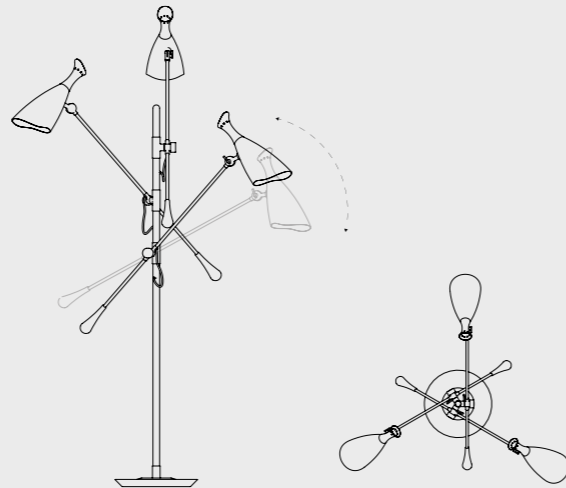

DUKE FLOOR LAMP

SEE PRODUCT AT PAGE 94

DIMENSIONS

HEIGHT: 63.7" | 162 cm
BASE DIAM.: 13.7" | 35 cm

WEIGHT

APPROX.: 18 kg | 39.68 lbs

STANDARD FINISHES

BODY: Black Matte and Brushed Brass
SHADE: Black Matte, Brushed Brass and White Matte (inside)
WIRE: Red

BULBS

9x G9 Bulbs (included) (for USA not included) max 40W per bulb

DUKE 5 FLOOR LAMP

SEE PRODUCT AT PAGE 96

DIMENSIONS

HEIGHT: 77.1" | 196 cm
WIDTH: 49.2" | 125 cm
LENGTH: 46.0" | 117 cm

WEIGHT

APPROX.: 22 kg | 48.50 lbs

STANDARD FINISHES

BODY: White Matte and Brushed Brass
SHADE: White Matte, Brushed Brass and White Matte (inside)
WIRE: Red