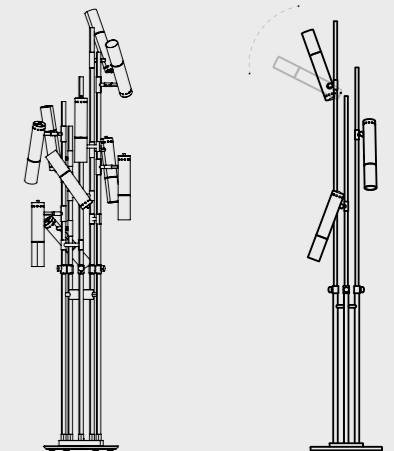

BULBS

3 x G9 Bulbs (included) (for USA not included) max 40W per bulb

The light intensity of the lamps can be dimmed | The standard color of the switches can be black or white

MAKE IT YOUR OWN - CUSTOMIZE YOUR FAVORITE LIGHTING DESIGN
See our materials & finishes at page 193