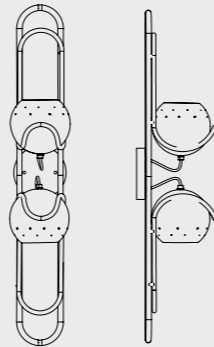

BULBS

2 x E27 Bulbs (included) (E26 for USA not included) max 40W per bulb