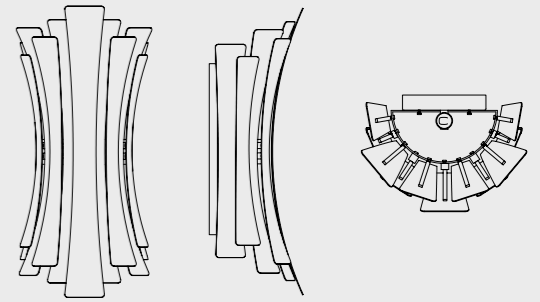

BULBS

4 x G9 Bulbs (included) (for USA not included) max 40W per bulb