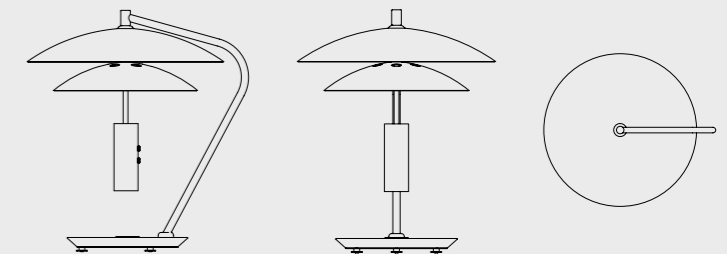

DIMENSIONS

HEIGHT: 19.6" | 50 cm
WIDTH: 16.1" | 41 cm
LENGTH: 19.2" | 49 cm

WEIGHT

APPROX.: 12 kg | 26.5 lbs

STANDARD FINISHES

BODY: Gold Plated
SHADE: White Matte
BASE: Estremoz Marble

BULBS

2 x G9 Bulb (included) (E12 for USA not included) max 40W per bulb