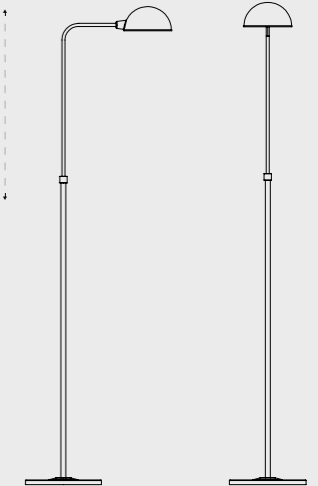

BULBS

1x E27 Bulb (included) (E26 for USA not included) max 40W per bulb

IKE FLOOR LAMP

SEE PRODUCT AT PAGE 100

DIMENSIONS

HEIGHT: 70.8" | 180 cm
DIAM.: 15.7" | 40 cm

WEIGHT

APPROX.: 12 kg | 26.4 lbs

STANDARD FINISHES

BODY: Gold Plated
SHADE: Glossy Black and Gold Plated