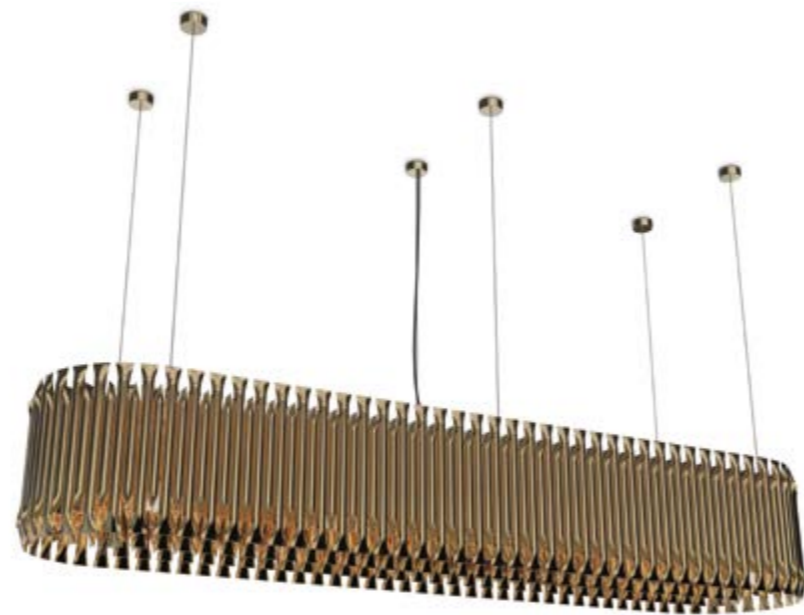

MATHENY SNOOKER | SUSPENSION

Matheny Snooker showcases DelightFULL's customization side at its best. With a unique shape, Matheny features a handmade quality, with various customization options to please even the most demanding styles.

FAMILY PRODUCTS

MATHENY FLOOR | pag.105
MATHENY TABLE | pag.140
MATHENY XL WALL | pag.167
MATHENY WALL | pag.172

STANDARD FINISHES

Body: Gold Plated

DIMENSIONS

Height: 15.7" | 30 cm
Width: 43.3" | 110 cm
Length: 11.8" | 39 cm
Cord height: 39.4" | 100 cm

WEIGHT

Approx.: 45 kg | 88 lbs

BULBS:

24 x G9 LED bulbs, 4W Power, 3000K Colour Temperature, Non Dimmable (bulbs not included for North America)