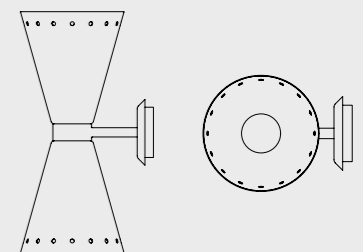

BULBS

2 x E27 Bulbs (included) (E26 for USA not included) max 40W per bulb