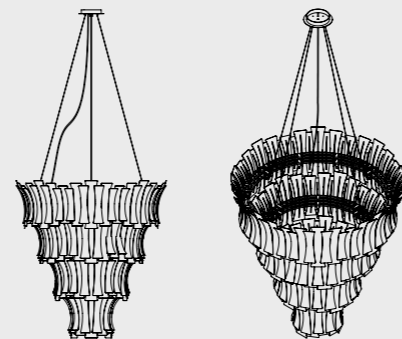

BULBS

42 x G9 LED bulbs, 4W Power, 3000K Colour Temperature, Non Dimmable
(bulbs not included for North America)