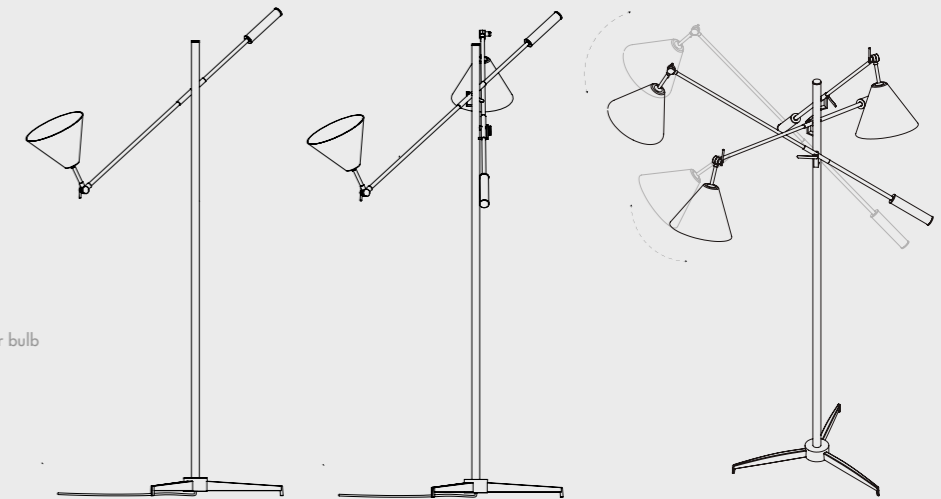

BULBS

3 x E27 Bulbs (included) (E26 for USA not included) max 40W per bulb

STARDUST FLOOR LAMP

SEE PRODUCT AT PAGE 114

DIMENSIONS

HEIGHT: 66.5" | 169 cm
DIAM.: 15.7" | 40 cm

WEIGHT

APPROX.: 18 kg | 40 lbs

STANDARD FINISHES

BODY: Gold Plated
BASE: Black Glossy

BULBS

7 x E14 Bulbs (included) (E12 for USA not included) max 40W per bulb

The light intensity of the lamps can be dimmed | The standard color of the switches can be black or white

MAKE IT YOUR OWN - CUSTOMIZE YOUR FAVORITE LIGHTING DESIGN
See our materials & finishes at page 193