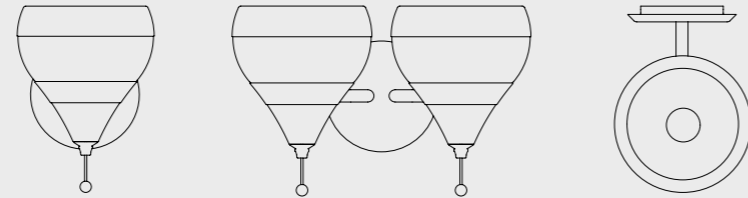

HANNA WALL LAMP

SEE PRODUCT AT PAGE 166

DIMENSIONS

HEIGHT: 9.4" | 24 cm
WIDTH: 7.1" | 18 cm
LENGTH: 9.8" | 25 cm

WEIGHT

APPROX.: 2 kg | 4.4 lbs

STANDARD FINISHES

BODY: Gold Plated
SHADE: Gold Plated and White Matte

BULBS

1 x E27 Bulbs (included) (E26 for USA not included) max 40W per bulb