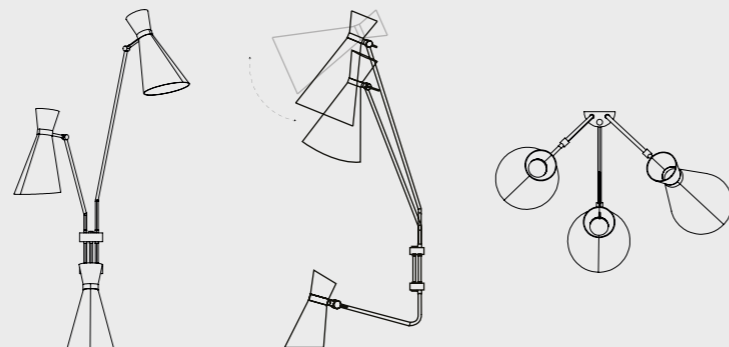

TURNER WALL LAMP

SEE PRODUCT AT PAGE 181

DIMENSIONS

HEIGHT: 37.4" | 95cm
WIDTH: 11.8" | 30 cm
LENGTH: 12.6" | 32cm

WEIGHT

APPROX.: 5.7 kg | 12.6 lbs

STANDARD FINISHES

BODY: Gold Plated
SHADE: Glossy White
WIRE: Red