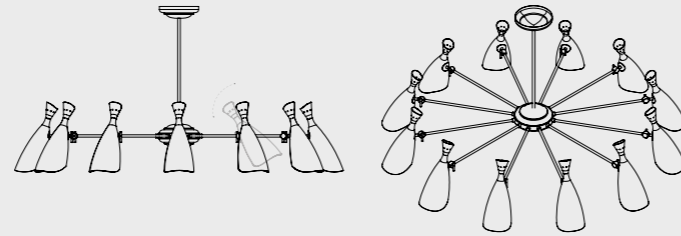

DUKE ROUND SUSPENSION LAMP

SEE PRODUCT AT PAGE 38

DIMENSIONS

HEIGHT: 13.8" | 35 cm
DIAM.: 66" | 168 cm

WEIGHT

APPROX.: 30 kg | 26,4 lbs

STANDARD FINISHES

BODY: Black Matte and Gold Plated
SHADE: Glossy Black, Gold Plated and White Matte

BULBS

36 x G9 LED bulbs, 4W Power, 3000K Colour Temperature, Non Dimmable
(bulbs not included for North America)