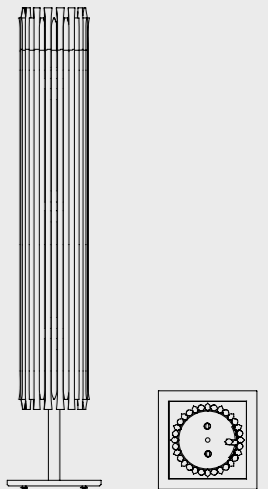

BULBS

9x E27 Bulbs(included) (E26 for USA not included) max 40W per bulb

MILES FLOOR LAMP

SEE PRODUCT AT PAGE 106

DIMENSIONS

HEIGHT: 69.7" | 177 cm
DIAM.: 25.6" | 65 cm

WEIGHT

APPROX.: 18,5 kg | 40.8 lbs

STANDARD FINISHES

BODY: Gold Plated
SHADE: Black Matte