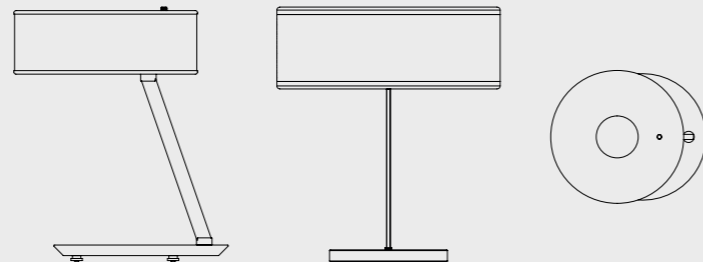

JANIS TABLE LAMP

SEE PRODUCT AT PAGE 138

DIMENSIONS

HEIGHT: 27.5" | 70 cm
WIDTH: 9" | 23 cm
LENGTH: 9" | 23 cm

WEIGHT

APPROX.: 11 kg | 24.3 lbs

STANDARD FINISHES

BODY: Gold Plated

BULBS

12 x G9 Bulbs (included) (for USA not included) max 40W per bulb

MARCUS TABLE LAMP

SEE PRODUCT AT PAGE 139

DIMENSIONS

HEIGHT: 13.8" | 35 cm
WIDTH: 7.5" | 19 cm
LENGTH: 11.8" | 30 cm

WEIGHT

APPROX.: 3,5 kg | 7.7 lbs

STANDARD FINISHES

BODY: Nickel Plated
SHADE: Black Matte and Nickel Plated
BASE: Black Matte

BULBS

1 x E27 Bulb (included) (E26 for USA not included) max 40W per bulb

MATHENY TABLE LAMP

SEE PRODUCT AT PAGE 140

DIMENSIONS

HEIGHT: 22.8" | 58 cm
WIDTH: 7.4" | 19 cm
LENGTH: 7.4" | 19 cm

WEIGHT

APPROX.: 11 kg | 24.3 lbs

STANDARD FINISHES

BODY: Gold Plated
BASE: Nero Marquina