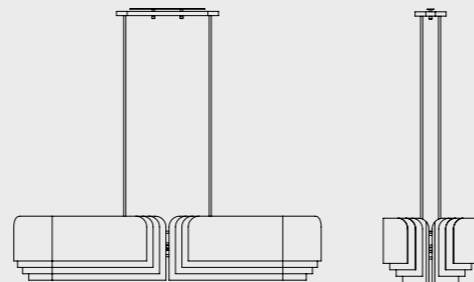

BULBS

17 x G9 LED bulbs, 4W Power, 3000K Colour Temperature, Non Dimmable (bulbs not included for North America)