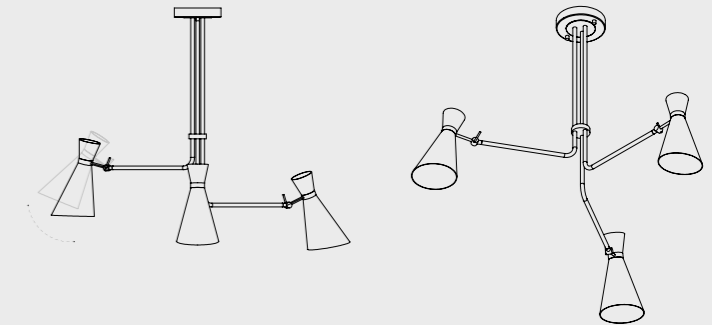

DIMENSIONS

HEIGHT: 35.4" | 90 cm
DIAM.: 43.3" | 110 cm
POLE HEIGHT: 19.7" | 50 cm

WEIGHT

APPROX.: 7 kg | 15.4 lbs

STANDARD FINISHES

BODY: Gold Plated
SHADE: Glossy Black
WIRE: Red

BULBS

3 x E27 Bulbs (included) (E26 for USA not included) max 40W per bulb