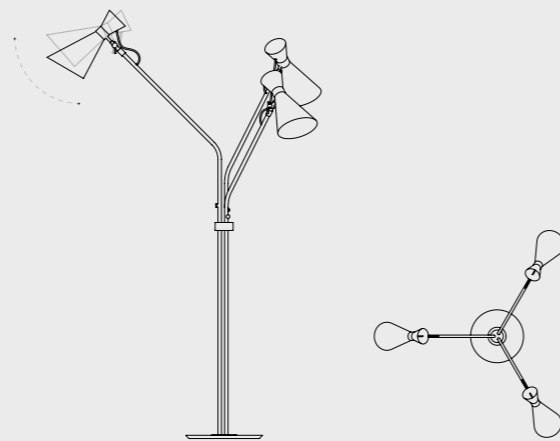

BULBS

3 x E27 Bulbs (included) (E26 for USA not included) max 40W per bulb

The light intensity of the lamps can be dimmed | The standard color of the switches can be black or white

MAKE IT YOUR OWN - CUSTOMIZE YOUR FAVORITE LIGHTING DESIGN
See our materials & finishes at page 193

STANLEY FLOOR LAMP

SEE PRODUCT AT PAGE 111

DIMENSIONS

HEIGHT: 70.9" | 180 cm
WIDTH: 51.2" | 130 cm
LENGTH: 39.4" | 100 cm

WEIGHT

APPROX.: 13 kg | 28.6 lbs

STANDARD FINISHES

BODY: Nickel Plated
SHADE: Glossy Black and White Matte (inside)
COUNTERWEIGHT: Glossy Black