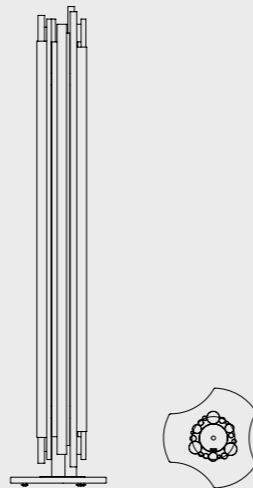

BULBS

6 x E27 Bulbs (included) (E26 for USA not included) max 40W per bulb

COLE FLOOR LAMP

SEE PRODUCT AT PAGE 88

DIMENSIONS

HEIGHT: 76" | 193 cm
WIDTH: 17.7" | 45 cm
DIAM.: 13.8" | 35 cm

WEIGHT

APPROX.: 13 kg | 28.7 lbs

STANDARD FINISHES

BODY: Nickel Plated
SHADE: Glossy Black and White Matte (inside)