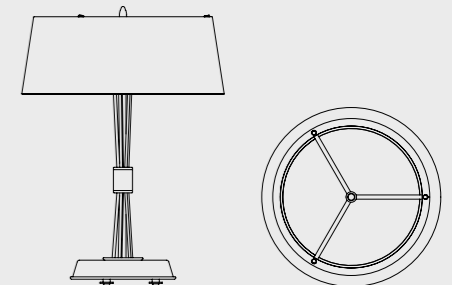

BULBS

3 x E27 Bulbs (included) (E26 for USA not included) max 40W per bulb

TURNER TABLE LAMP

SEE PRODUCT AT PAGE 144

DIMENSIONS

HEIGHT: 23.6" | 60 cm
DIAM.: 11.8" | 30 cm

WEIGHT

APPROX.: 7,5 kg | 16.5 lbs

STANDARD FINISHES

BODY: Gold Plated
SHADE: White Matte and Gold Powder Paint (inside)