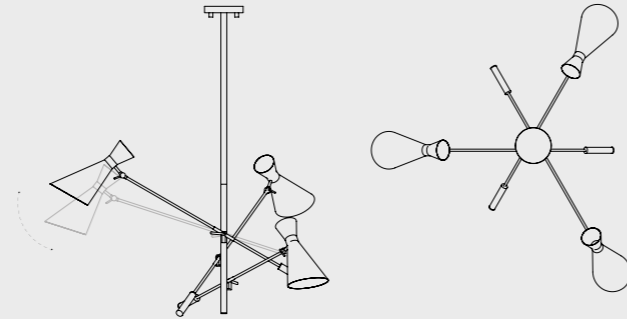

STANLEY SUSPENSION LAMP

SEE PRODUCT AT PAGE 71

DIMENSIONS

HEIGHT: 52.6" | 134 cm
DIAM.: 45" | 110 cm
POLE HEIGHT: 30.3" | 77 cm (min.)

WEIGHT

APPROX.: 15 kg | 33 lbs

STANDARD FINISHES

BODY: Nickel Plated
SHADE: Glossy Black
COUNTERWEIGHT: Glossy Black

BULBS

3 x E27 Bulbs (included) (E26 for USA not included) max 40W per bulb

TURNER SUSPENSION LAMP

SEE PRODUCT AT PAGE 72

DIMENSIONS

HEIGHT: 26.7" | 68 cm
WIDTH: 11.8" | 30 cm
LENGTH: 11.8" | 30 cm
CORD HEIGHT:

WEIGHT

APPROX.: 3,5 kg | 7,7 lbs

STANDARD FINISHES

BODY: Brass
SHADE: Glossy White