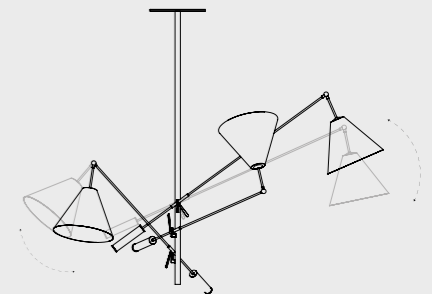

BULBS

3 x E27 Bulbs (included) (E26 for USA not included) max 40W per bulb