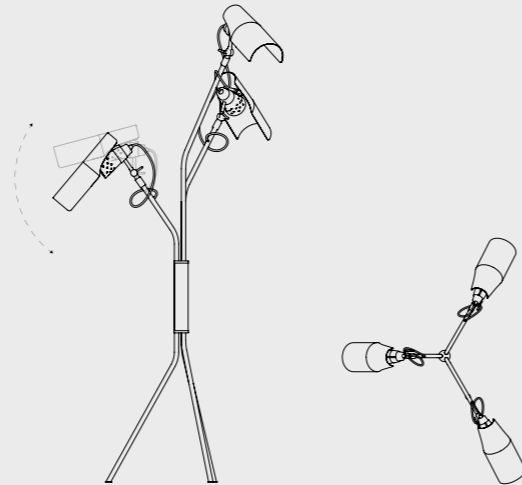

JACKSON FLOOR LAMP

SEE PRODUCT AT PAGE 102

DIMENSIONS

HEIGHT: 70.8" | 180 cm
WIDTH: 31.4" | 80 cm
DEPTH: 31.4" | 80 cm

WEIGHT

APPROX.: 12 kg | 26.5 lbs

STANDARD FINISHES

BODY: Black Matte and Gold Plated
SHADE: Black Matte and Gold Plated
WIRE: Red

BULBS

3x GU10 Bulbs (included) (for USA not included) max 40W per bulb

JANIS FLOOR LAMP

SEE PRODUCT AT PAGE 103

DIMENSIONS

HEIGHT: 66.9" | 170 cm
DIAM.: 16.5" | 42 cm

WEIGHT

APPROX.: 25 kg | 55.1 lbs

STANDARD FINISHES

BODY: Gold Plated