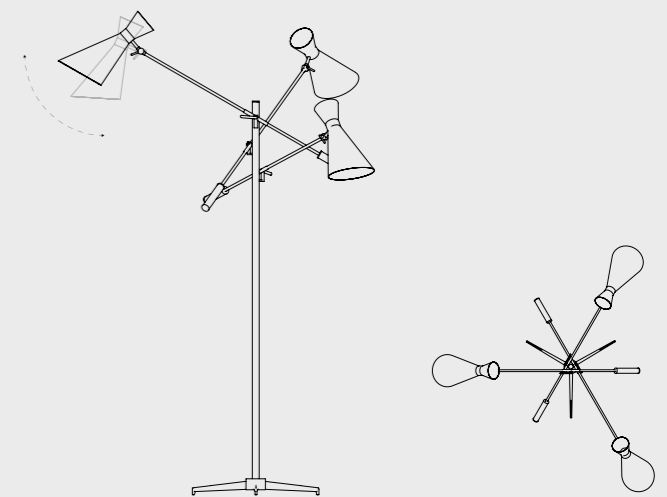

SINATRA FLOOR LAMP

SEE PRODUCT AT PAGE 112

DIMENSIONS

HEIGHT: 70.9" | 180 cm
WIDTH: 51.2" | 130 cm
LENGTH: 39.4" | 100 cm

WEIGHT

APPROX.: 12 kg | 26.5 lbs

STANDARD FINISHES

BODY: Nickel Plated
SHADE: Glossy Red and White Matte (inside)
COUNTERWEIGHT: Glossy Red