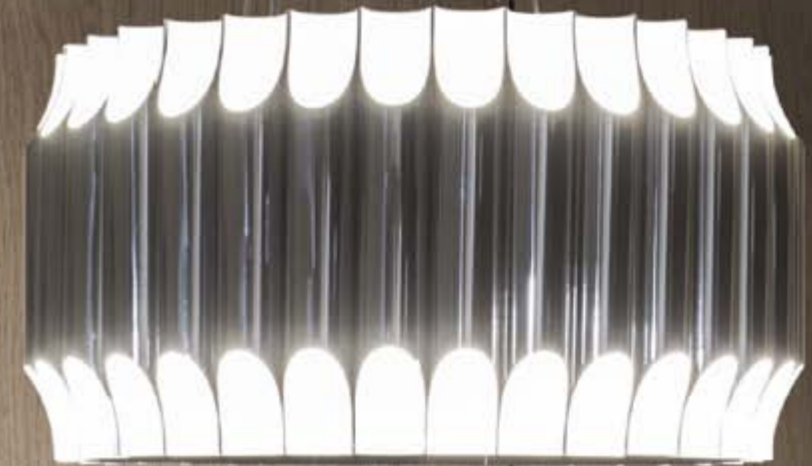

GALLIANO ROUND | SUSPENSION

Galliano round' shapes were inspired by a pipe organ, which gives this lamp an appeal that won't go unnoticed. It is possible to customize it in any shape or dimension: round, oval, square or rectangular.

FAMILY PRODUCTS
GALLIANO WALL | pag.164

STANDARD FINISHES
Body: Nickel Plated and White Matte (inside)

DIMENSIONS
Height: 15.7" | 40 cm
Diam.: 31.5" | 80 cm

WEIGHT
Approx.: 60 kg | 132 lbs

BULBS:
70 x G9 LED bulbs, 4W Power, 3000K Colour Temperature, Non Dimmable (bulbs not included for North America)