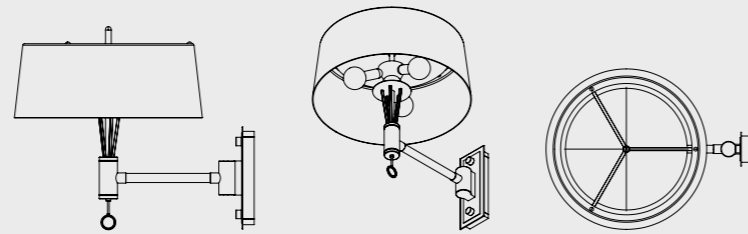

MILES WALL LAMP

SEE PRODUCT AT PAGE 176

DIMENSIONS

HEIGHT: 13.8" | 35 cm
WIDTH: 13" | 33 cm
LENGTH: 16.5" | 42 cm

WEIGHT

APPROX.: 6 kg | 13.2 lbs

STANDARD FINISHES

BODY: Black Matte and Gold Plated
SHADE: Black Matte and Gold Powder Paint (inside)

BULBS

3 x E14 Bulbs (included) (E12 for USA not included) max 40W per bulb