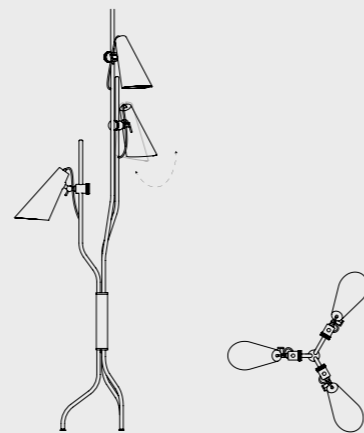

BULBS

3 x E27 Bulbs (included) (E26 for USA not included) max 40W per bulb

The light intensity of the lamps can be dimmed | The standard color of the switches can be black or white

MAKE IT YOUR OWN - CUSTOMIZE YOUR FAVORITE LIGHTING DESIGN
See our materials & finishes at page 193

HANNA FLOOR LAMP

SEE PRODUCT AT PAGE 98

DIMENSIONS

HEIGHT: 66.9" | 170 cm
DIAM.: 31.5" | 80 cm

WEIGHT

APPROX.: 34 kg | 75 lbs

STANDARD FINISHES

BODY: Gold Plated
SHADE: Gold Plated and White Matte