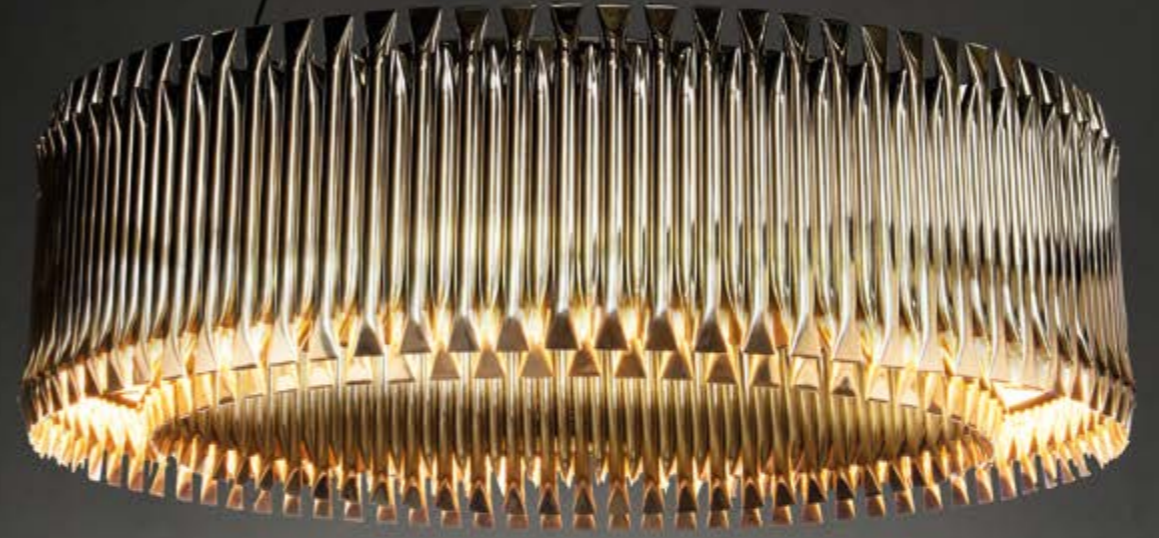

MATHENY ROUND | SUSPENSION

Feel the true statement of luxury with this modern ceiling lamp. Matheny is a unique light, a new take on the mid-century classics. Its golden tubes reflect the sophistication of a timeless iconic lamp.

FAMILY PRODUCTS

MATHENY FLOOR | pag.105
MATHENY TABLE | pag.140
MATHENY XL WALL | pag.167
MATHENY WALL | pag.172

STANDARD FINISHES

Body: Gold Plated

DIMENSIONS

Height: 11.8" | 30 cm
Diam.: 39.4" | 100 cm
Cord height: 39.4" | 100 cm

WEIGHT

Approx.: 50 kg | 110 lbs

BULBS:

24x G9 LED bulbs, 4W Power, 3000K Colour Temperature, Non Dimmable (bulbs not included for North America)