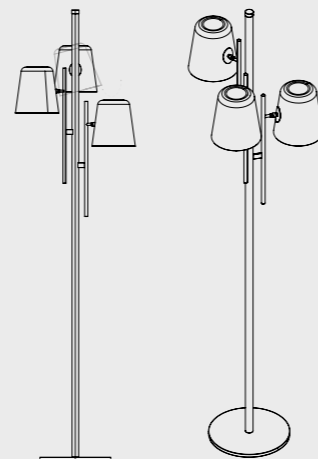

BULBS

3 x E27 Bulbs (included) (E26 for USA not included) max 40W per bulb

The light intensity of the lamps can be dimmed | The standard color of the switches can be black or white

MAKE IT YOUR OWN - CUSTOMIZE YOUR FAVORITE LIGHTING DESIGN
See our materials & finishes at page 193

COLEMAN FLOOR LAMP

SEE PRODUCT AT PAGE 89

DIMENSIONS

HEIGHT: 70.5" | 179 cm
DIAM.: 18" | 45 cm

WEIGHT

APPROX.: 5 kg | 11 lbs

STANDARD FINISHES

BODY: Nickel Plated
SHADE: Black Matte and Matte White (inside)
WIRE: Black