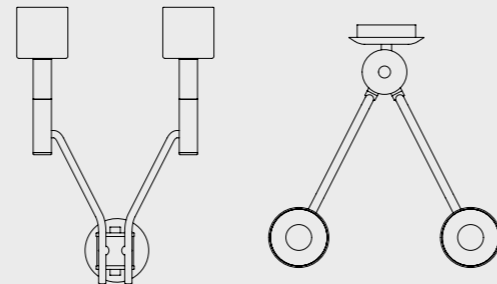

DIMENSIONS

HEIGHT: 9.5" | 24 cm
WIDTH: 13" | 33 cm
DIAM.: 7.1" | 18 cm

WEIGHT

APPROX.: 1,5 kg | 3.3 lbs

STANDARD FINISHES

BODY: Nickel Plated
SHADE: Glossy Black

BULBS

2 x G9 Bulbs (included) (for USA not included) max 40W per bulb