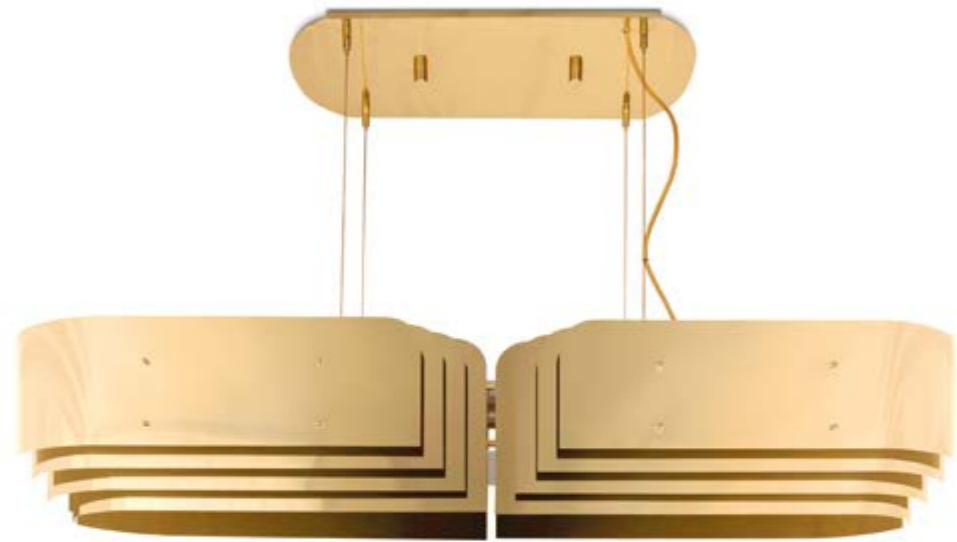

VAUGHAN | SUSPENSION

The welcoming presence of Sarah Vaughan is notorious in every detail of Vaughan ceiling lamp. With intricate yet discreet details, this mid-century light will add a Hollywood glamour with its golden tones.

STANDARD FINISHES
Body: Polished Brass

DIMENSIONS
HEIGHT: 11.8" | 30 cm
WIDTH: 51.2" | 130 cm
LENGTH: 13.7" | 35 cm

WEIGHT
Approx.: 190 kg | 418 lbs

BULBS:
17 x G9 LED bulbs, 4W Power,
3000K Colour Temperature, Non
Dimmable (bulbs not included for
North America)