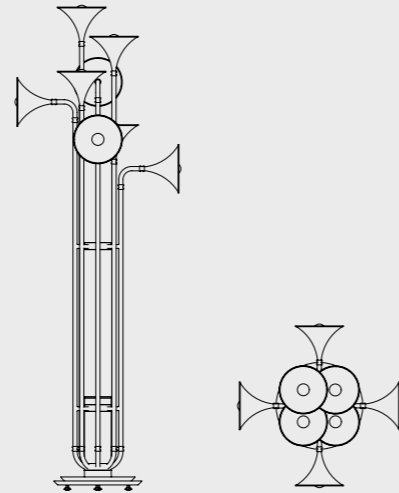

BOTTI FLOOR LAMP

SEE PRODUCT AT PAGE 85

DIMENSIONS

HEIGHT: 70.9" | 180 cm
DIAM.: 24.8" | 63 cm

WEIGHT

APPROX.: 18 kg | 39.7 lbs

STANDARD FINISHES

BODY: Gold Plated
BASE: Gold Plated and White Glossy

BULBS

8 x E27 Bulbs (included) (E12 for USA not included) max 40W per bulb

BRUBECK FLOOR LAMP

SEE PRODUCT AT PAGE 86

DIMENSIONS

HEIGHT: 65.7" | 167 cm
DIAM.: 13" | 33 cm

WEIGHT

APPROX.: 22 kg | 48.5 lbs

STANDARD FINISHES

BODY: Gold Plated
BASE: Black Matte