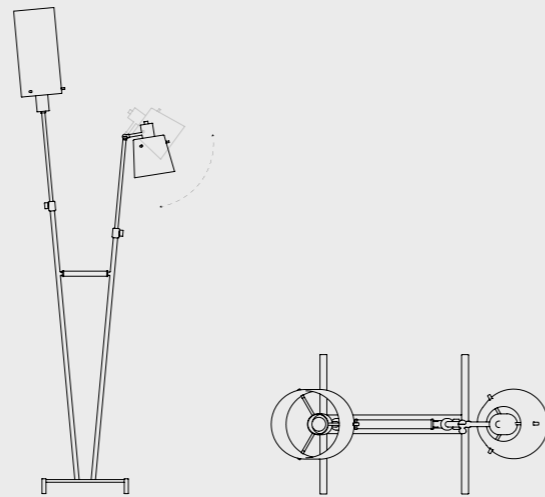

PASTORIUS FLOOR LAMP

SEE PRODUCT AT PAGE 108

DIMENSIONS

HEIGHT: 70.1" | 178 cm
WIDTH: 24.4" | 62 cm
LENGTH: 11.8" | 30 cm

WEIGHT

APPROX.: 6 kg | 13.2 lbs

STANDARD FINISHES

BODY: Nickel Plated
SHADE: Black Matte and Glossy White (inside) | Acrylic

BULBS

2 x E27 Bulbs (included) (E26 for USA not included) max 40W per bulb

SCOFIELD FLOOR LAMP

SEE PRODUCT AT PAGE 109

DIMENSIONS

HEIGHT: 72.1" | 182 cm
DIAM.: 14.1" | 36 cm

WEIGHT

APPROX.: 12 kg | 26.5 lbs

STANDARD FINISHES

BODY: Nickel Plated
SHADE: White Matte and Nickel Plated
BASE: White Glossy
WIRE: White

BULBS

5 x GU10 Bulbs (included) max 40W per bulb

SIMONE FLOOR LAMP

SEE PRODUCT AT PAGE 110

DIMENSIONS

HEIGHT: 70.9" | 180 cm
WIDTH: 51.2" | 130 cm
LENGTH: 39.4" | 100 cm

WEIGHT

APPROX.: 15 kg | 33 lbs

STANDARD FINISHES

BODY: Nickel Plated
SHADE: Glossy White
BASE: Red