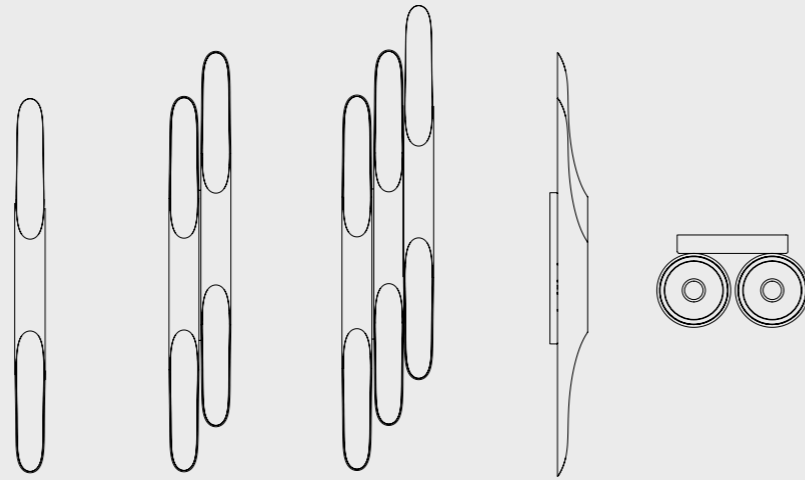

STANDARD FINISHES

BODY: Black Matte and Gold Powder Paint (inside)

BULBS

2 x GU10 Bulbs (included) (for USA not included) max 40W per bulb

DIZZI WALL LAMP

SEE PRODUCT AT PAGE 160

DIMENSIONS

HEIGHT: 16.1" | 41 cm
WIDTH: 7.5" | 19 cm
LENGTH: 8.7" | 22 cm