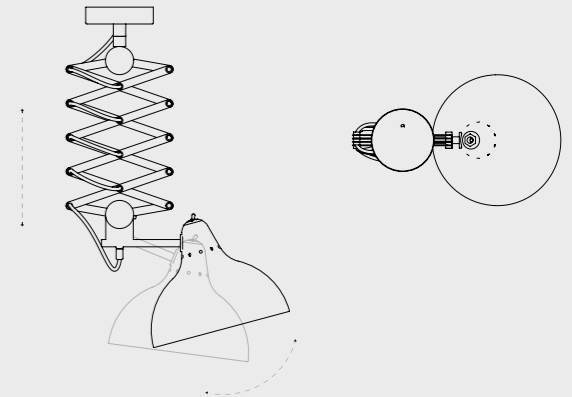

BULBS

1 x E27 Bulb (included)
max 40W per bulb (E26 for USA not included)