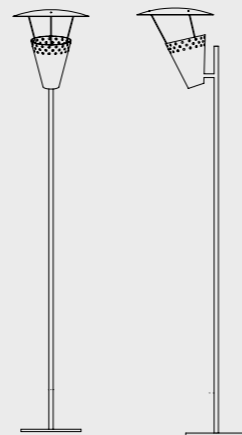

BULBS

19 x G9 Bulbs (included) (for USA not included) max 40W per bulb

The light intensity of the lamps can be dimmed | The standard color of the switches can be black or white

MAKE IT YOUR OWN - CUSTOMIZE YOUR FAVORITE LIGHTING DESIGN
See our materials & finishes at page 193

MATHENY FLOOR LAMP

SEE PRODUCT AT PAGE 105

DIMENSIONS

HEIGHT: 65" | 165cm
DIAM.: 13.8" | 35cm

WEIGHT

APPROX.: 40 kg | 88 lbs

STANDARD FINISHES

BODY: Gold Plated
BASE: Gold Plated and Black Glossy