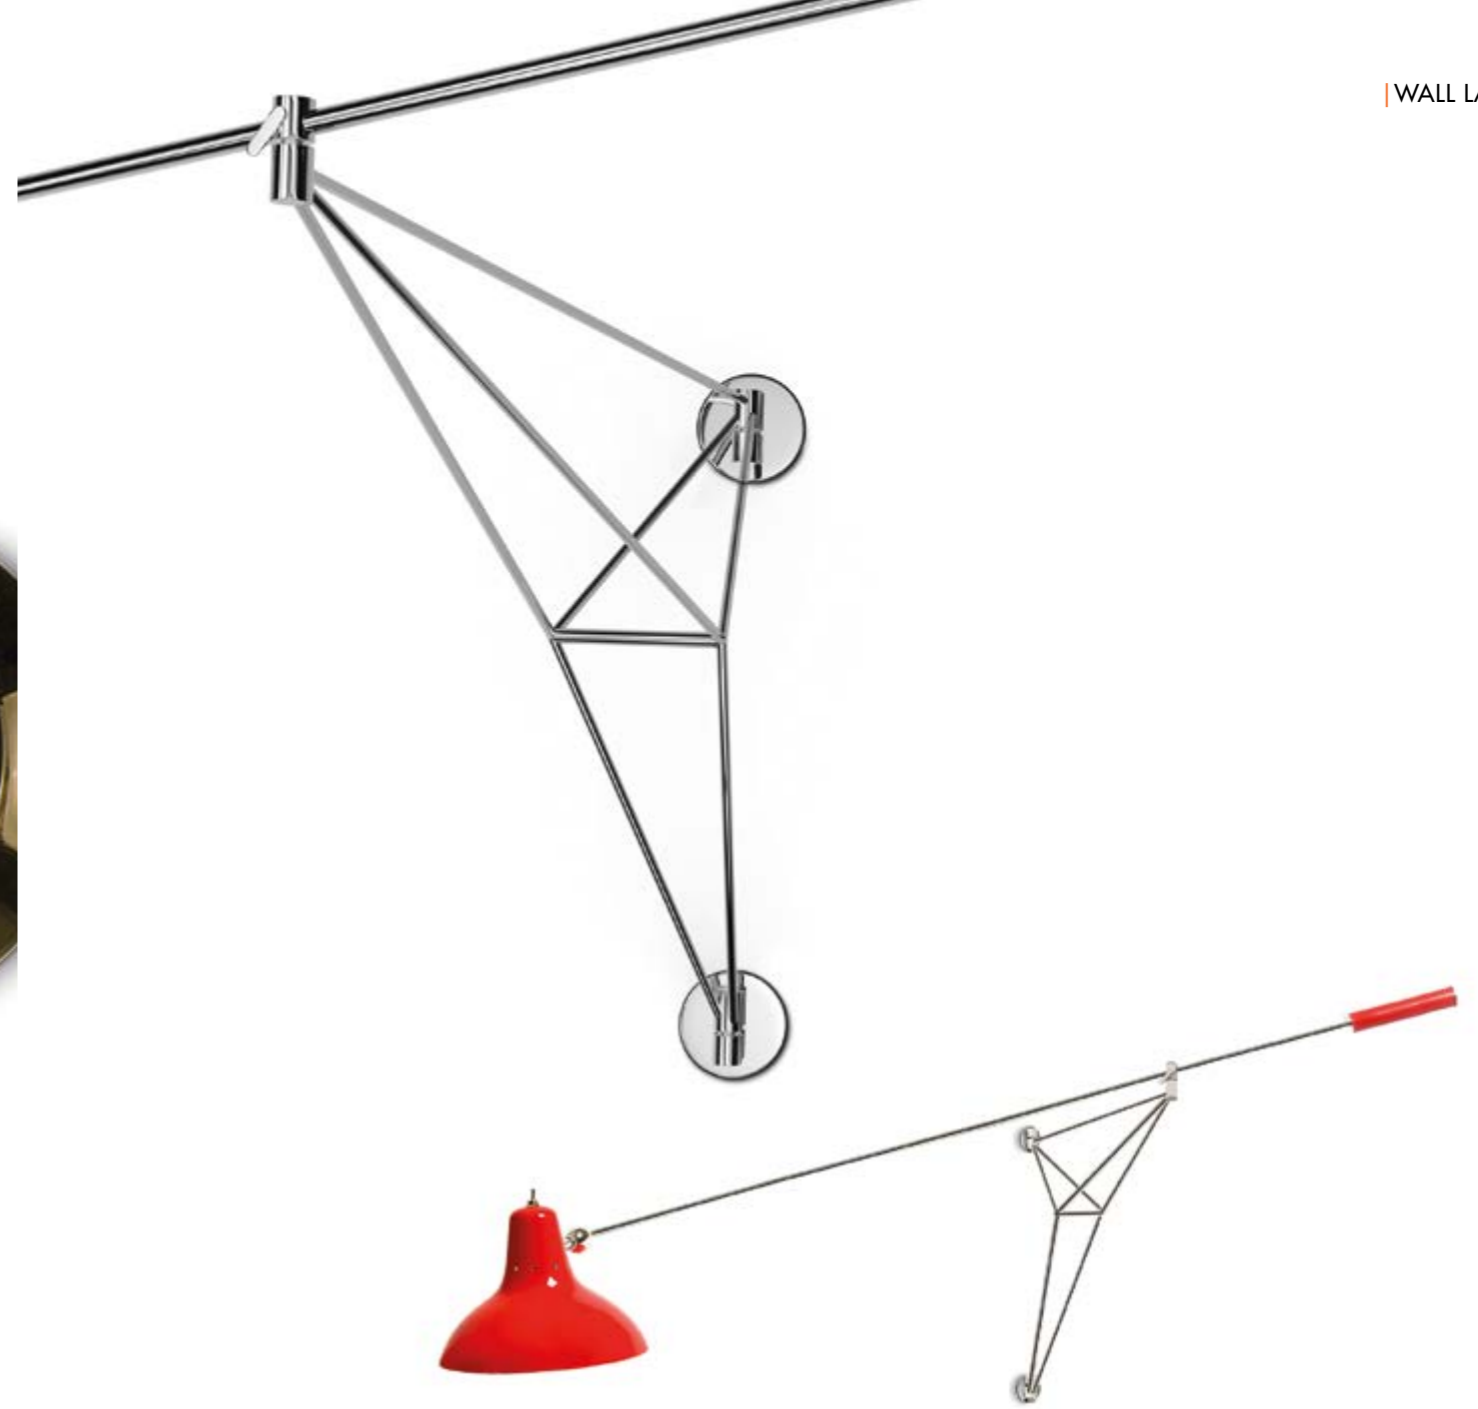

CONTRACT
COLLECTION

CHUCK | WALL

Inspired by the legendary Chuck Berry, Chuck wall light is all about emotion and rhythm, conveying a vibrant feeling to any room. You can combine various products to create a more dynamic look.

STANDARD FINISHES

Body: Gold plated
Shade: Gold plated and Black Glossy Paint and Grey Powder Paint (inside)

DIMENSIONS

Height: 8.3" | 21 cm
Width: 3.9" | 10 cm
Length: 6.7" | 17 cm

WEIGHT

Approx.: 1.5 kg | 3.3 lbs

BULBS:

1 x E14 Silver Crown Bulbs (included) (E12 for USA not included) max 40W per bulb

DIANA | WALL

Diana is a industrial wall lamp, inspired by the classic designs of the mid-century modern age. A true design icon, Diana has a mount and swing arm handmade in brass, with a lamp shade made in aluminum.

FAMILY PRODUCTS

DIANA SUSPENSION | pag.36
DIANA FLOOR | pag.92
DIANA TABLE | pag.134

STANDARD FINISHES

Body: Nickel Plated
Shade: Glossy Red and White Matte (inside)
Counterweight: Glossy Red

DIMENSIONS

Height: 19.7" | 50 cm
Length: 59.1" | 150 cm
Width: 11.8" | 30 cm

WEIGHT

Approx.: 7 kg | 22 lbs

BULBS:

1 x E27 Bulb (E26 for USA not included) max 40W per bulb