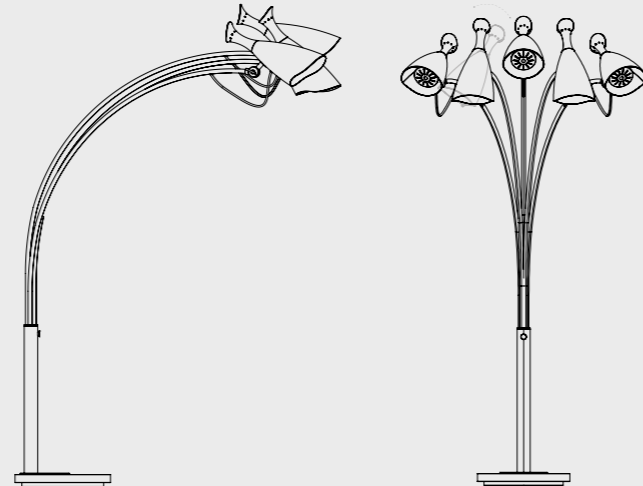

BULBS

2 x G9 Bulbs (included)
max 40W per bulb (for USA not included)

EVANS FLOOR LAMP

SEE PRODUCT AT PAGE 97

DIMENSIONS

HEIGHT: 74" | 190 cm
DIAM.: 25.6" | 65 cm

WEIGHT

APPROX.: 8 kg | 17.6 lbs

STANDARD FINISHES

BODY: Gold Plated
SHADE: Black Matte and Gold Powder Paint (inside)
WIRE: Red