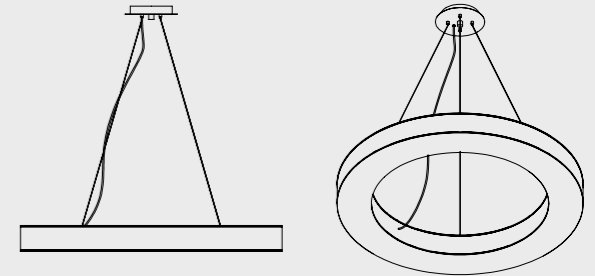

DIMENSIONS

HEIGHT: 20.5" | 52 cm
DIAM.: 6.3" | 16 cm

WEIGHT

APPROX.: 15 kg | 33 lbs

STANDARD FINISHES

BODY: Nickel Plated and Black Matte

BULBS

12x G9 LED bulbs, 4W Power, 3000K Colour Temperature, Non Dimmable
(bulbs not included for North America)