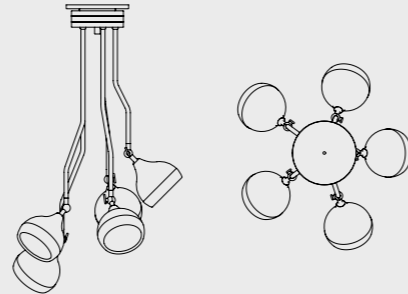

BULBS

5x E27 Bulbs (included)
max 40W per bulb (E26 for USA not included)