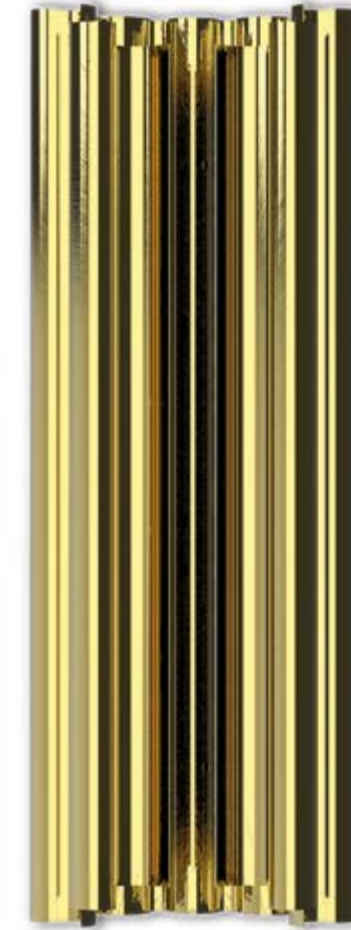

NORAH | WALL

Due to its delicate and curved forms, Norah wall lamp transmits a sense of elegance and sophistication. It is possible to customize this wall light with any RAL color, in order to adapt it to every room.

FAMILY PRODUCTS
NORAH SUSPENSION | pag.68

STANDARD FINISHES
Body: Nickel Plated
Bulb Holder: Glossy Black

DIMENSIONS
Height: 15.7" | 40 cm
Width: 13.8" | 35 cm
Length: 12.2" | 31 cm

WEIGHT
Approx.: 1 kg | 2.2 lbs

BULBS:
5 x E14 Bulbs (included) (E12 for USA not included) max 40W per bulb

PARKER | WALL

With a mid-century modern design and a complex, sleek design, this lamp is full of jazz groove. Its sophisticated golden brass tubes will light up the finest restaurants, lobbies and contemporary settings.

STANDARD FINISHES
Body: Gold Plated

DIMENSIONS
Height: 23.6" | 60 cm
Width: 7.1" | 18 cm
Length: 4.7" | 12 cm

WEIGHT
Approx.: 12 kg | 26.5 lbs

BULBS:
4 x G9 Bulbs (included) (for USA not included) max 40W per bulb