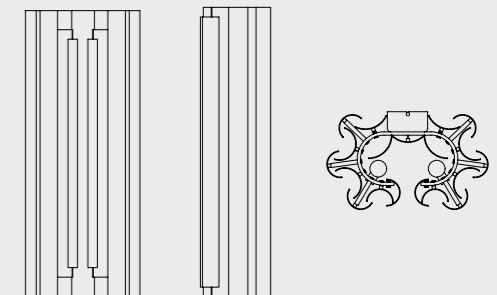

BULBS

4 x G9 Bulbs (included) (for USA not included) max 40W per bulb