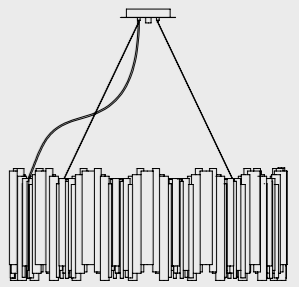

BRUBECK CHANDELIER SUSPENSION LAMP

SEE PRODUCT AT PAGE 23

DIMENSIONS

HEIGHT: 31.5" | 80 cm
DIAM.: 39.3" | 100 cm
CORD HEIGHT: 39.4" | 100 cm

WEIGHT

APPROX.: 85 kg | 187 lbs

STANDARD FINISHES

BODY: Gold Plated

BULBS

45 x G9 LED bulbs, 4W Power, 3000K Colour Temperature, Non Dimmable
(bulbs not included for North America)

BRUBECK ROUND SUSPENSION LAMP

SEE PRODUCT AT PAGE 26

DIMENSIONS

HEIGHT: 17.3" | 44 cm
DIAM.: 39.3" | 100 cm
CORD HEIGHT: adjustable

WEIGHT

APPROX.: 46 kg | 99 lbs

STANDARD FINISHES

BODY: Gold Plated

BULBS

32 x G9 Bulbs 40W
(bulbs not included for North America)

BRUBECK OVAL SUSPENSION LAMP

SEE PRODUCT AT PAGE 24

DIMENSIONS

HEIGHT: 17.3" | 44 cm
DIAM.: 39.3" | 100 cm
CORD HEIGHT: 39.4" | 100 cm

WEIGHT

APPROX.: 40 kg | 88 lbs

STANDARD FINISHES

BODY: Gold Plated

BULBS

24 x G9 LED bulbs, 4W Power, 3000K Colour Temperature, Non Dimmable
(bulbs not included for North America)

BRUBECK SPIRAL SUSPENSION LAMP

SEE PRODUCT AT PAGE 28

DIMENSIONS

HEIGHT: 105.12" | 267 cm
DIAM.: 59.06" | 150 cm
CORD HEIGHT: adjustable

WEIGHT

APPROX.: 190 kg | 418 lbs

STANDARD FINISHES

BODY: Gold Plated

BULBS

Led Tape 14W (included)

BRUBECK PENDANT SUSPENSION LAMP

SEE PRODUCT AT PAGE 25

DIMENSIONS

HEIGHT: 17.3" | 44 cm
DIAM.: 5.1" | 13 cm
CORD HEIGHT: 39.4" | 100 cm

WEIGHT

APPROX.: 4,5 kg | 9.9 lbs

STANDARD FINISHES

BODY: Gold Plated

BULBS

6 x G9 LED bulbs, 4W Power, 3000K Colour Temperature, Non Dimmable
(bulbs not included for North America)

CANNONBALL SUSPENSION LAMP

SEE PRODUCT AT PAGE 29

DIMENSIONS

HEIGHT: 51.1" | 130 cm
DIAM.: 51.1" | 130 cm
CORD HEIGHT: 39.4" | 100 cm

WEIGHT

APPROX.: 18 kg | 39.6 lbs

STANDARD FINISHES

BODY: Gold Plated

BULBS

48 x G4 LED Bulbs (included)
(bulbs not included for North America) max 40W per bulb