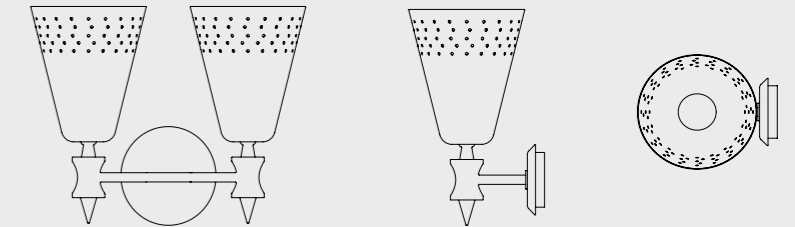

BULBS

2 x E27 Bulbs (included) (E26 for USA not included) max 40W per bulb