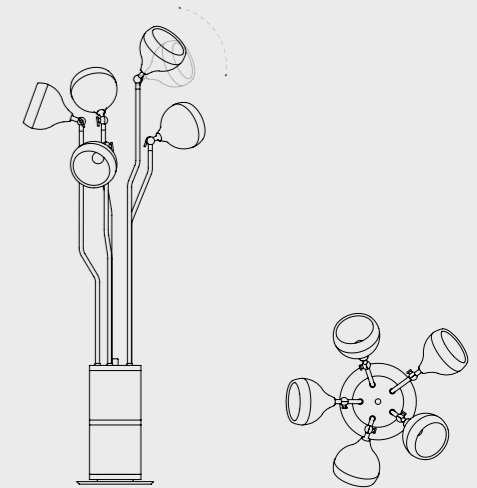

BULBS

5 x E27 Bulbs (included) (E12 for USA not included) max 40W per bulb

HERBIE FLOOR LAMP

SEE PRODUCT AT PAGE 99

DIMENSIONS

HEIGHT: 63" | 160 cm
WIDTH: 18.9" | 48 cm
DIAM.: 9.8" | 25 cm

WEIGHT

APPROX.: 6,5 kg | 14.3 lbs

STANDARD FINISHES

BODY: Nickel Plated
SHADE: Black Matte and White Matte (inside)