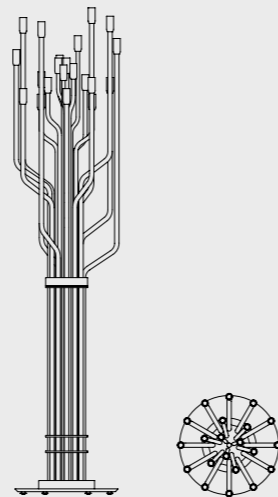

BULBS

15 x G9 Bulbs (included) (for USA not included) max 40W per bulb

LEE FLOOR LAMP

SEE PRODUCT AT PAGE 104

DIMENSIONS

HEIGHT: 65.4" | 166 cm
WIDTH: 11.8" | 30 cm
DIAM.: 9.8" | 25 cm

WEIGHT

APPROX.: 10 kg | 22 lbs

STANDARD FINISHES

BODY: Nickel Plated
SHADE: Glossy Black and White Matte (inside) | Top Cover: Nickel Plated and White Matte (inside)