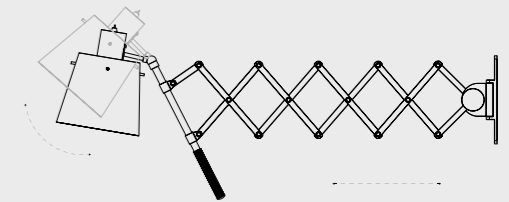

BULBS

1 x E27 Bulb (included) (E26 for USA not included) max 40W per bulb