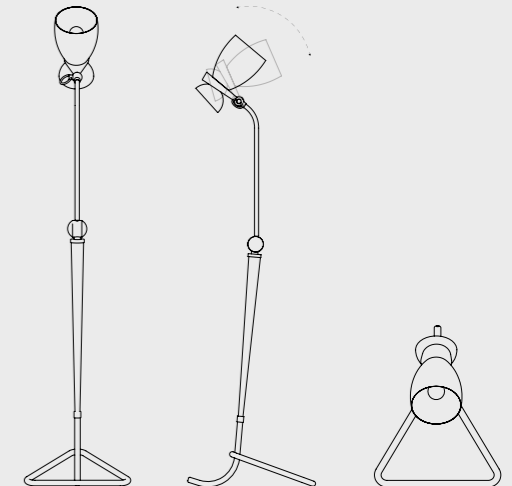

SEE PRODUCT AT PAGE 82

DIMENSIONS

HEIGHT: 65" | 165 cm
WIDTH: 11.8" | 30 cm
DEPTH: 15.7" | 40 cm

WEIGHT

APPROX.: 6,5 kg | 14.3 lbs

STANDARD FINISHES

BODY: Glossy Black and Gold Plated
SHADE: Glossy Black and Gold

BULBS

2 x E14 Bulbs (included) (E12 for USA not included) max 40W per bulb

ARMSTRONG FLOOR LAMP

SEE PRODUCT AT PAGE 84

DIMENSIONS

HEIGHT: 59.1" | 150 cm
WIDTH: 47.2" | 120 cm
DIAM.: 13.8" | 35 cm

WEIGHT

APPROX.: 13,5 kg | 29.8 lbs