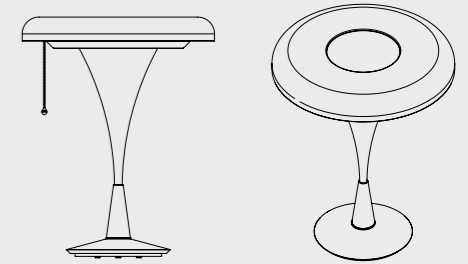

BULBS

3 x G9 Bulbs (included) (for USA not included) max 40W per bulb

The standard color of the switches can be black or white

DIANA TABLE LAMP

SEE PRODUCT AT PAGE 134

DIMENSIONS

HEIGHT: 16.9" | 43 cm
WIDTH: 13.4" | 34 cm
LENGTH: 11" | 28 cm

WEIGHT

APPROX.: 1,5 kg | 3.3 lbs

STANDARD FINISHES

BODY: Nickel Plated
SHADE: Glossy Red and White Matte (inside)