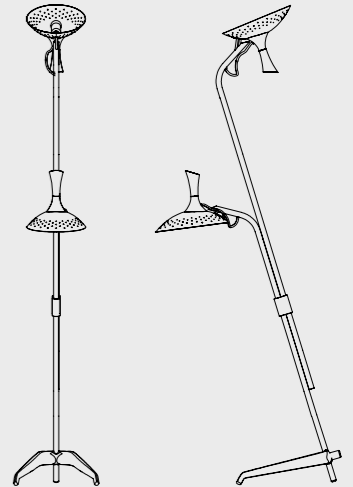

BULBS

2 x G9 LED bulbs, 4W Power, 3000K Colour Temperature, Non Dimmable (bulbs not included for North America)

AMY FLOOR LAMP

SEE PRODUCT AT PAGE 82

DIMENSIONS

HEIGHT: 65" | 165 cm
WIDTH: 11.8" | 30 cm
DEPTH: 15.7" | 40 cm

WEIGHT

APPROX.: 6,5 kg | 14.3 lbs

STANDARD FINISHES

BODY: Glossy Black and Gold Plated
SHADE: Glossy Black and Gold