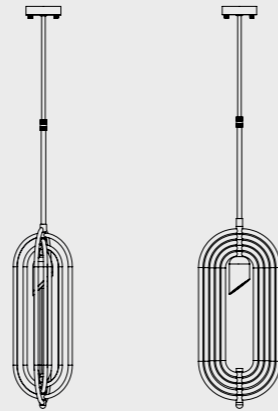

BULBS

1 x E27 Bulbs (included) (E26 for USA not included) max 40W per bulb