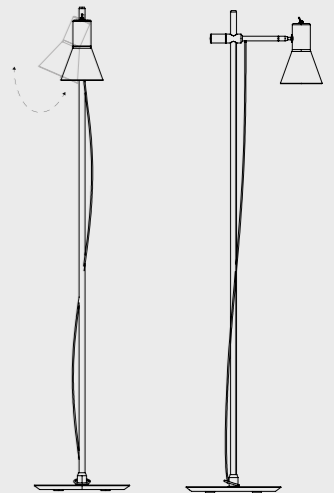

BULBS

1 x E27 Bulb (included) (E26 for USA not included) max 40W per bulb

COLTRANE FLOOR LAMP

SEE PRODUCT AT PAGE 90

DIMENSIONS

HEIGHT: 68.9" | 175 cm
DIAM.: 11.8" | 30 cm

WEIGHT

APPROX.: 15 kg | 33 lbs

STANDARD FINISHES

BODY: Black Matte and Nickel Plated
SHADE: Matte Black and Gold Powder Paint (inside)

BULBS

6 x GU10 Bulbs (included) (for USA not included) max 40W per bulb

DIANA FLOOR LAMP

SEE PRODUCT AT PAGE 92

DIMENSIONS

HEIGHT: 90.5" | 230 cm
WIDTH: 51.2" | 130 cm
LENGTH: 59" | 150 cm

WEIGHT

APPROX.: 45 kg | 39.7 lbs

STANDARD FINISHES

BODY: Nickel Plated
SHADE: Glossy Red and White Matte (inside)