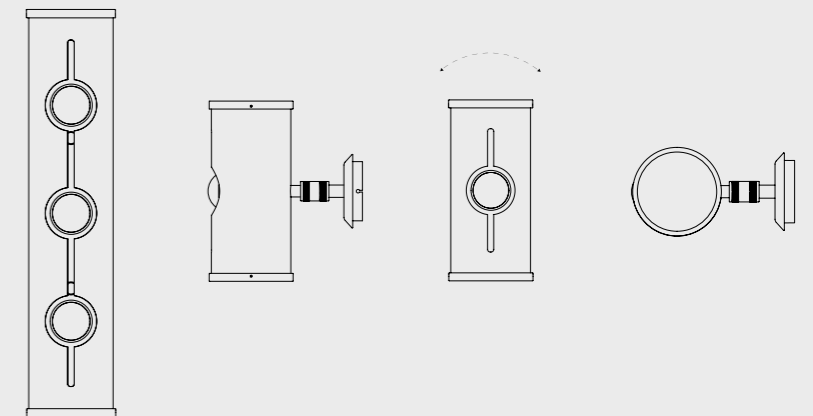

BULBS

1 x E14 Silver Crown Bulbs (included) (E12 for USA not included) max 40W per bulb