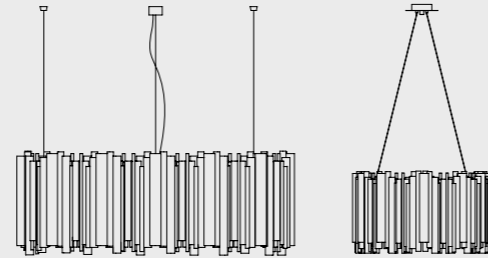

BULBS

24 x G9 LED bulbs, 4W Power, 3000K Colour Temperature, Non Dimmable
(bulbs not included for North America)

BRUBECK SPIRAL SUSPENSION LAMP

SEE PRODUCT AT PAGE 28

DIMENSIONS

HEIGHT: 105.12" | 267 cm
DIAM.: 59.06" | 150 cm
CORD HEIGHT: adjustable

WEIGHT

APPROX.: 190 kg | 418 lbs

STANDARD FINISHES

BODY: Gold Plated

BULBS

Led Tape 14W (included)