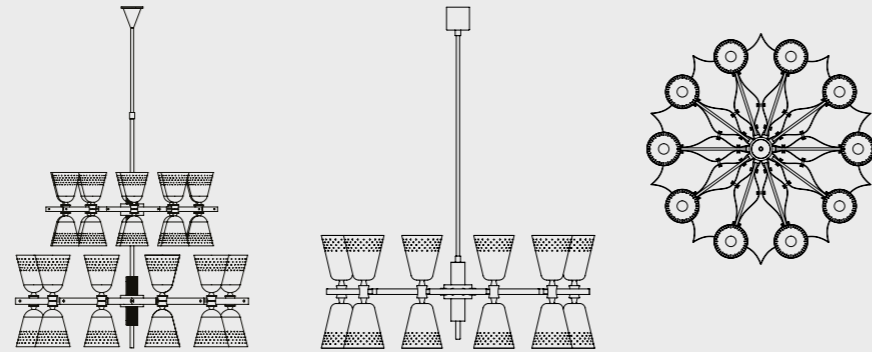

DIMENSIONS

HEIGHT: 15.7" | 40 cm
DIAM.: 39.3" | 100 cm
POLE HEIGHT: 35.4" | 90 cm

WEIGHT

APPROX.: 18 kg | 39.6 lbs

STANDARD FINISHES

BODY: Nickel Plated
SHADE: Nickel Plated

BULBS

20 x E27 Bulbs (included)
max 40W per bulb (E26 for USA not included)