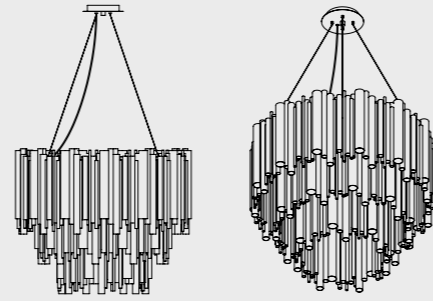

BRUBECK CHANDELIER SUSPENSION LAMP

SEE PRODUCT AT PAGE 23

DIMENSIONS

HEIGHT: 31.5" | 80 cm
DIAM.: 39.3" | 100 cm
CORD HEIGHT: 39.4" | 100 cm

WEIGHT

APPROX.: 85 kg | 187 lbs

STANDARD FINISHES

BODY: Gold Plated

BULBS

45 x G9 LED bulbs, 4W Power, 3000K Colour Temperature, Non Dimmable
(bulbs not included for North America)

BRUBECK ROUND SUSPENSION LAMP

SEE PRODUCT AT PAGE 26

DIMENSIONS

HEIGHT: 17.3" | 44 cm
DIAM.: 39.3" | 100 cm
CORD HEIGHT: adjustable

WEIGHT

APPROX.: 46 kg | 99 lbs

STANDARD FINISHES

BODY: Gold Plated

BULBS

32 x G9 Bulbs 40W
(bulbs not included for North America)