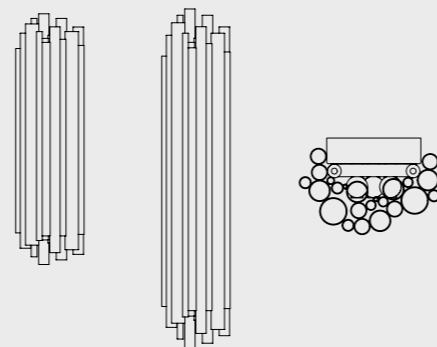

BULBS

4 x G9 Bulbs (included) (for USA not included) max 40W per bulb
6 x G9 Bulbs (included) (for USA not included) max 40W per bulb