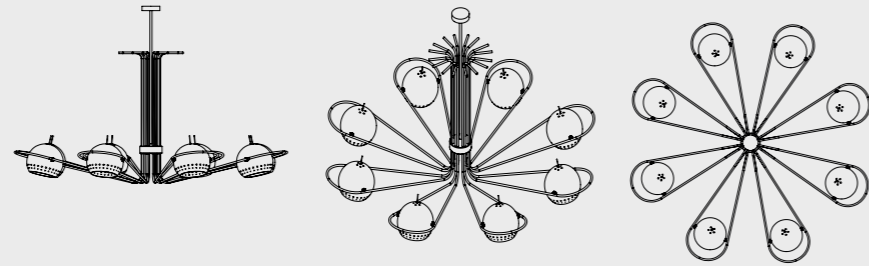

DIMENSIONS

HEIGHT: 23.6" | 60 cm
DIAM.: 47.3" | 120 cm
POLE HEIGHT: 7.9" - 23.6" | 20-60 cm

WEIGHT

APPROX.: 15 kg | 33 lbs

STANDARD FINISHES

BODY: Gold Plated
SHADE: Glossy Black & Black Matte

BULBS

8 x E27 Bulbs (included) (E26 for USA not included) max 40W per bulb