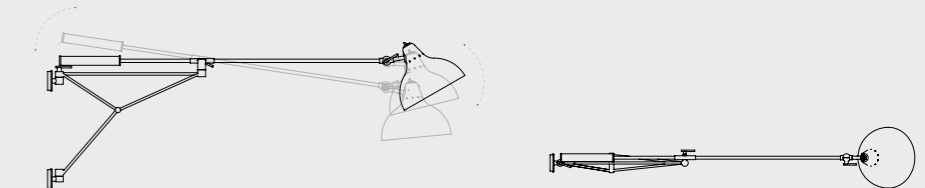

BULBS

1 x E27 Bulb (E26 for USA not included) max 40W per bulb