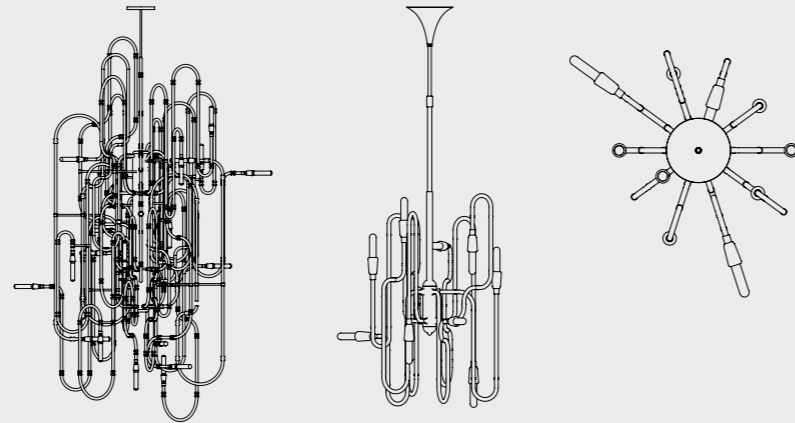

BULBS

10x E14 Bulbs (included)
max 40W per bulb (E12 for USA not included)