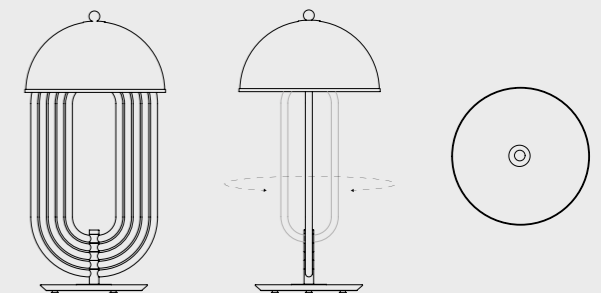

BULBS

3 x G9 Bulbs (included) (for USA not included) max 40W per bulb

The standard color of the switches can be black or white

MAKE IT YOUR OWN - CUSTOMIZE YOUR FAVORITE LIGHTING DESIGN
See our materials & finishes at page 193