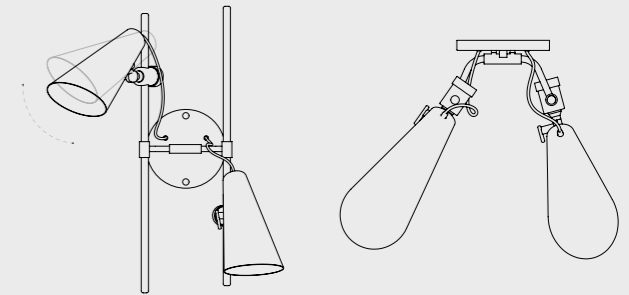

BULBS

2 x E27 Bulbs (included) (for USA not included) max 40W per bulb