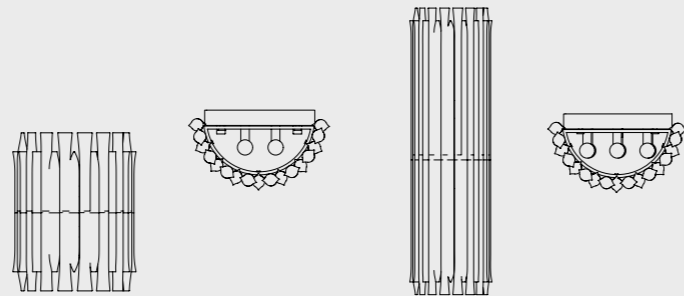

HENDRIX WALL LAMP

SEE PRODUCT AT PAGE 168

DIMENSIONS

DIAM.: 11.8" | 30 cm
LENGTH: 3.5" | 9 cm

WEIGHT

APPROX.: 2 kg | 4.4 lbs

STANDARD FINISHES

BODY: Gold Plated