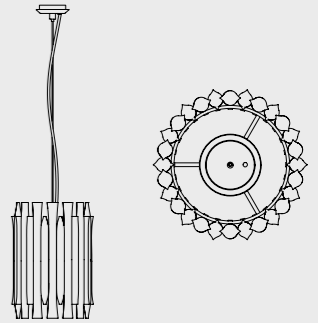

BULBS

6 x G9 LED bulbs, 4W Power, 3000K Colour Temperature, Non Dimmable
(bulbs not included for North America)