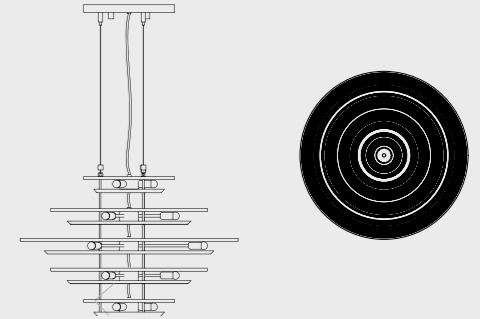

BULBS

15 x G9 LED bulbs, 4W Power, 3000K Colour Temperature, Non Dimmable
(bulbs not included for North America)