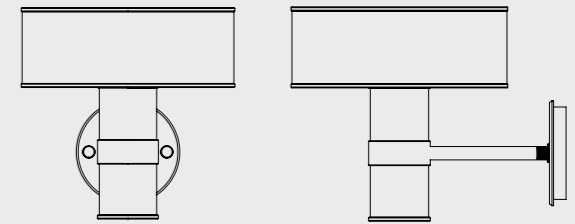

BULBS

3 x G9 Bulbs (per tube) (included) (for USA not included)
max 40W per bulb