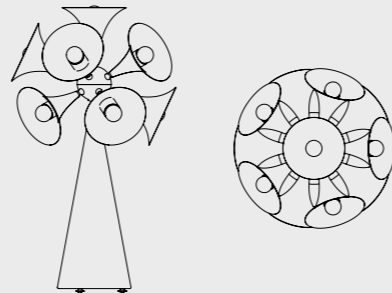

BULBS

11 x E27 Silver Crown Bulbs (included) (E26 for USA not included)
max 40W per bulb

COLTRANE TABLE LAMP

SEE PRODUCT AT PAGE 131

DIMENSIONS

HEIGHT: 24.4" | 62 cm
DIAM.: 7.5" | 19 cm

WEIGHT

APPROX.: 5 kg | 6.6 lbs

STANDARD FINISHES

SHADE: Black Matte and Gold Powder Paint (inside)
BASE: Gold plated