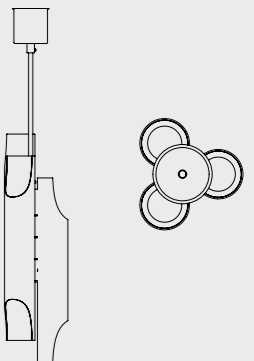

BULBS

6 x G9 LED bulbs, 4W Power, 3000K Colour Temperature, Non Dimmable
(bulbs not included for North America)