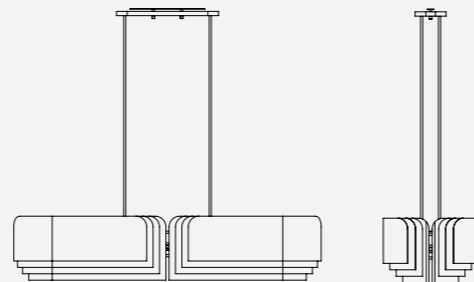

DIMENSIONS

HEIGHT: 11,8" | 30 cm
WIDTH: 13,7" | 35 cm
DEPTH: 51,2" | 130 cm

WEIGHT

APPROX.: 190 kg | 418 lbs

STANDARD FINISHES

BODY: Polished Brass

BULBS

17 x G9 LED bulbs, 4W Power, 3000K Colour Temperature, Non Dimmable (bulbs not included for North America)

ABBEY FLOOR LAMP

SEE PRODUCT AT PAGE 78

DIMENSIONS

HEIGHT: 76" | 193 cm
WIDTH: 29.5" | 75 cm
DEPTH: 16.5" | 42 cm

WEIGHT

APPROX.: 6,5 kg | 14.3 lbs

STANDARD FINISHES

BODY: Gold Plated
SHADE: Black Matte