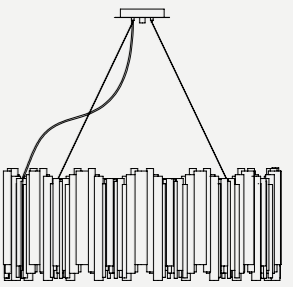

BRUBECK CHANDELIER SUSPENSION LAMP

SEE PRODUCT AT PAGE 19

DIMENSIONS

HEIGHT: 31.5" | 80cm
DIAM.: 39.3" | 100 cm
CORD HEIGHT: 39.4" | 100cm (adjustable)

WEIGHT

APPROX.: 85 kg | 187 lbs

STANDARD FINISHES

BODY: Gold Plated

BULBS

45 x G9 LED bulbs, 4W Power, 3000K Colour Temperature, Non Dimmable
(bulbs not included for North America)

BRUBECK ROUND SUSPENSION LAMP

SEE PRODUCT AT PAGE 24

DIMENSIONS

HEIGHT: 17.3" | 44 cm
DIAM.: 39.3" | 100 cm
CORD HEIGHT: (adjustable)

WEIGHT

APPROX.: 46 kg | 99 lbs

STANDARD FINISHES

BODY: Gold Plated

BULBS

30 x G9 Bulbs 40W
(bulbs not included for North America)

BRUBECK OVAL SUSPENSION LAMP

SEE PRODUCT AT PAGE 22

DIMENSIONS

HEIGHT: 17.3" | 44 cm
DIAM.: 39.3" | 100 cm
CORD HEIGHT: 39.4" | 100 cm (adjustable)

WEIGHT

APPROX.: 40 kg | 88 lbs

STANDARD FINISHES

BODY: Gold Plated

BULBS

24 x G9 LED bulbs, 4W Power, 3000K Colour Temperature, Non Dimmable
(bulbs not included for North America)

BRUBECK SPIRAL SUSPENSION LAMP

SEE PRODUCT AT PAGE 26

DIMENSIONS

HEIGHT: 105.12" | 267 cm
DIAM.: 59.06" | 150 cm
CORD HEIGHT: (adjustable)

WEIGHT

APPROX.: 190 kg | 418 lbs

STANDARD FINISHES

BODY: Gold Plated

BULBS

LED TAPE (included), 14W Power, 3000K Color Temperature, Non Dimmable (bulbs not included for North America)

BRUBECK PENDANT SUSPENSION LAMP

SEE PRODUCT AT PAGE 23

DIMENSIONS

HEIGHT: 17.3" | 44 cm
DIAM.: 5.1" | 13 cm
CORD HEIGHT: 39.4" | 100cm (adjustable)

WEIGHT

APPROX.: 4,5 kg | 9.9 lbs

STANDARD FINISHES

BODY: Gold Plated

BULBS

6 x G9 LED bulbs, 4W Power, 3000K Colour Temperature, Non Dimmable
(bulbs not included for North America)

CANNONBALL SUSPENSION LAMP

SEE PRODUCT AT PAGE 27

DIMENSIONS

HEIGHT: 51.1" | 130 cm
DIAM.: 51.1" | 130 cm
CORD HEIGHT: 39.4" | 100 cm"

WEIGHT

APPROX.: 18 kg | 39.6 lbs

STANDARD FINISHES

BODY: Gold Plated

BULBS