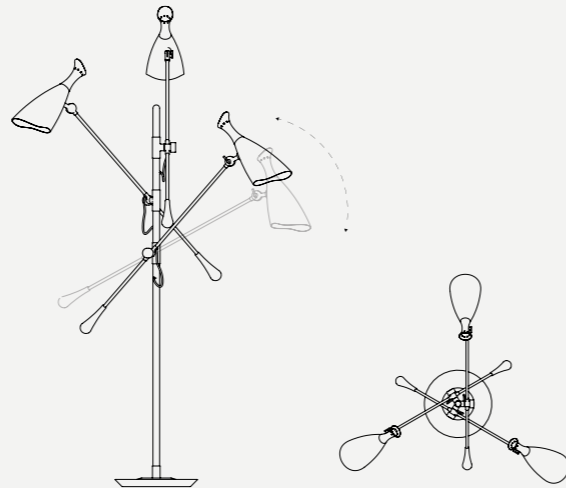

DUKE FLOOR LAMP

SEE PRODUCT AT PAGE 92

DIMENSIONS

HEIGHT: 63.7" | 162 cm
BASE DIAM.: 13.7" | 35 cm

WEIGHT

APPROX.: 18 kg | 39.68 lbs

STANDARD FINISHES

BODY: Black Matte and Brushed Brass
SHADE: Black Matte, Brushed Brass and White Matte (inside)
WIRE: Red

BULBS

9 X G9 LED bulbs (included), 4W Power, 3000K Color Temperature, Non Dimmable (bulbs not included for North America)