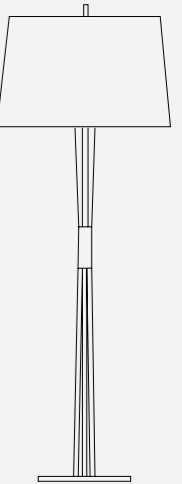

BULBS

4x E27 Bulbs (included) (E26 for USA not included)max 40W per bulb

NEIL FLOOR LAMP

SEE PRODUCT AT PAGE 105

DIMENSIONS

HEIGHT: 69.3" | 176 cm
DIAM.: 26" | 65 cm

WEIGHT

APPROX.: 20 kg | 44.1 lbs

STANDARD FINISHES

BODY: Gold Plated
SHADE: Black Glossy and White Matte (inside)
WIRE: Black