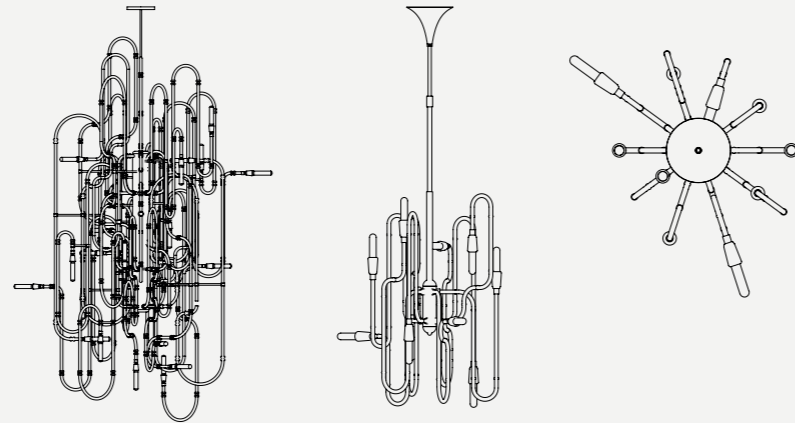

BULBS

11 x E14 Silver Crown Bulbs (included)
(E12 for USA not included) max 40W per bulb

BOTTI SUSPENSION LAMP

SEE PRODUCT AT PAGE 20

DIMENSIONS

HEIGHT: 25,59" | 65 cm
DIAM: 35,43" | 90 cm
POLE HEIGHT: adjustable

48 x G4 LED Bulbs (included)
(bulbs not included for North America) max 40W per bulb

CHARLES SUSPENSION LAMP

SEE PRODUCT AT PAGE 28

DIMENSIONS

HEIGHT: 15.7" | 40 cm
DIAM.: 39.3" | 100 cm
POLE HEIGHT: 35.4" | 90cm

DIMENSIONS

HEIGHT: 27.5" | 70 cm
DIAM.: 19.6" | 50 cm
POLE HEIGHT: 27.5" | 70 cm (adjustable)

WEIGHT

APPROX.: 7 kg | 15.4 lbs

STANDARD FINISHES

BODY: Gold Plated

BULBS

10 X E14 (included), Tubular, 4W Power per bulb

CARTER SUSPENSION LAMP

SEE PRODUCT AT PAGE 30

DIMENSIONS

HEIGHT: 5.5" | 14 cm
WIDTH: 55.1" | 140 cm
LENGTH: 70.8" | 180 cm

WEIGHT

APPROX.: 2,5 kg | 7.7 lbs

STANDARD FINISHES

BODY: Polished Brass
SHADE: Glossy White