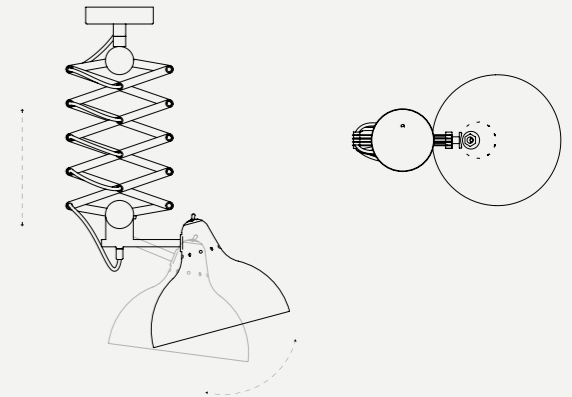

SEE PRODUCT AT PAGE 34

DIMENSIONS

HEIGHT: 19.6" | 50 cm (min) 35.4" | 90 cm (max)
WIDTH: 11.8" | 30 cm
LENGTH: 17.7" | 45 cm

WEIGHT

APPROX.: 5 kg | 11 lbs

STANDARD FINISHES

BODY: Nickel Plated
SHADE: Glossy Red & White Matte

BULBS

1 x E27 Bulb (included)
max 40W per bulb (E26 for USA not included)

DUKE PENDANT SUSPENSION LAMP

SEE PRODUCT AT PAGE 35

DIMENSIONS

HEIGHT: 13.8" | 35 cm
WIDTH: 66" | 168 cm
CORD HEIGHT: 25.6" | 65 cm (adjustable)