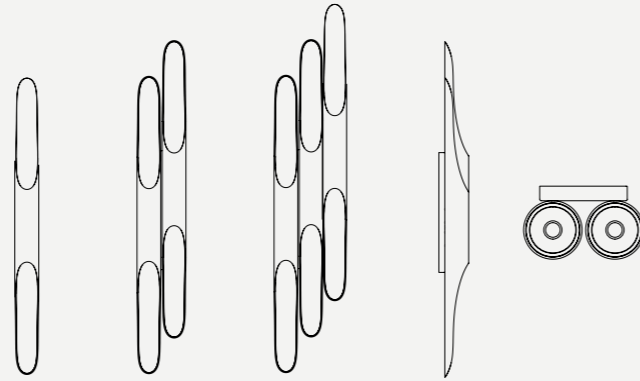

COLTRANE WALL LAMP

SEE PRODUCT AT PAGE 156

DIMENSIONS

HEIGHT: 39.4" | 100 cm
WIDTH: 3.1" | 8 cm
LENGTH: 3.9" | 10 cm

WEIGHT

APPROX.: 2 kg | 4.4 lbs

STANDARD FINISHES

BODY: Black Matte and Gold Powder Paint (inside)

BULBS

2 X G9 LED bulbs (included), 4W Power, 3000K Color Temperature, Non Dimmable (bulbs not included for North America)