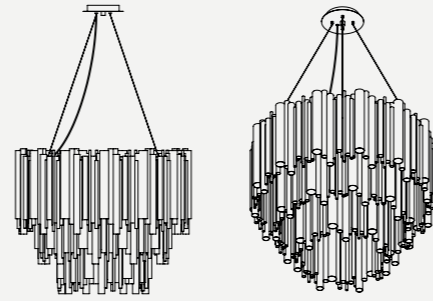

BULBS

11 x E14 Silver Crown Bulbs (included)
(E12 for USA not included) max 40W per bulb

BOTTI SUSPENSION LAMP

SEE PRODUCT AT PAGE 20

DIMENSIONS

HEIGHT: 25,59" | 65 cm
DIAM: 35,43" | 90 cm
POLE HEIGHT: adjustable

WEIGHT

APPROX.: 13 kg | 28.7 lbs

STANDARD FINISHES

BODY: Gold Plated

BULBS

24 x E14 LED (included), Tubular 4W (bulbs not included for North America)

We have three Botti suspension models with the same amount of bulbs. The only difference between them is the diameter: 90cm | 150cm | 250cm

BRUBECK CHANDELIER SUSPENSION LAMP

SEE PRODUCT AT PAGE 19

DIMENSIONS

HEIGHT: 31.5" | 80cm
DIAM.: 39.3" | 100 cm
CORD HEIGHT: 39.4" | 100cm (adjustable)

WEIGHT

APPROX.: 85 kg | 187 lbs

STANDARD FINISHES

BODY: Gold Plated

BULBS

45 x G9 LED bulbs, 4W Power, 3000K Colour Temperature, Non Dimmable
(bulbs not included for North America)

BRUBECK ROUND SUSPENSION LAMP

SEE PRODUCT AT PAGE 24

DIMENSIONS

HEIGHT: 17.3" | 44 cm
DIAM.: 39.3" | 100 cm
CORD HEIGHT: (adjustable)