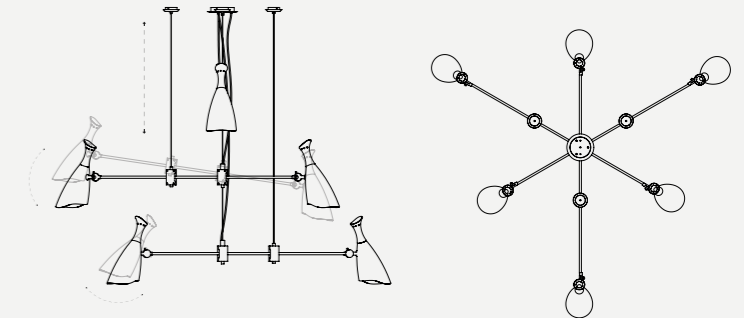

BULBS

18 x G9 LED bulbs, 4W Power, 3000K Colour Temperature, Non Dimmable
(bulbs not included for North America)