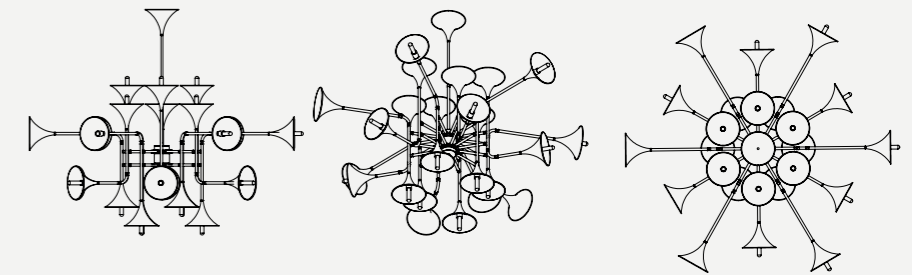

BULBS

11 x E14 Silver Crown Bulbs (included)
(E12 for USA not included) max 40W per bulb

BOTTI SUSPENSION LAMP

SEE PRODUCT AT PAGE 20

DIMENSIONS

HEIGHT: 25,59" | 65 cm
DIAM: 35,43" | 90 cm
POLE HEIGHT: adjustable

WEIGHT

APPROX.: 13 kg | 28.7 lbs

STANDARD FINISHES

BODY: Gold Plated

BULBS

24 x E14 LED (included), Tubular 4W (bulbs not included for North America)

We have three Botti suspension models with the same amount of bulbs. The only difference between them is the diameter: 90cm | 150cm | 250cm

BRUBECK CHANDELIER SUSPENSION LAMP

SEE PRODUCT AT PAGE 19

DIMENSIONS

HEIGHT: 31.5" | 80cm
DIAM.: 39.3" | 100 cm
CORD HEIGHT: 39.4" | 100cm (adjustable)

WEIGHT

APPROX.: 85 kg | 187 lbs

STANDARD FINISHES

BODY: Gold Plated