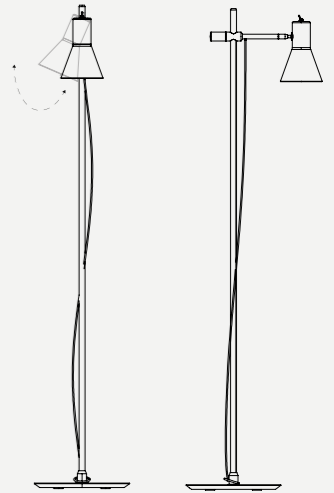

BULBS

1 x E27 Bulb (included) (E26 for USA not included) max 40W per bulb

COLTRANE FLOOR LAMP

SEE PRODUCT AT PAGE 88

DIMENSIONS

HEIGHT: 68.9" | 175 cm
DIAM.: 11.8" | 30 cm

WEIGHT

APPROX.: 15 kg | 33 lbs

STANDARD FINISHES

BODY: Black Matte and Nickel Plated
SHADE: Matte Black and Gold Powder Paint (inside)

BULBS

6 X G9 LED bulbs (included), 4W Power, 3000K Color Temperature, Non Dimmable (bulbs not included for North America)

DIANA FLOOR LAMP

SEE PRODUCT AT PAGE 90

DIMENSIONS

HEIGHT: 90.5" | 230 cm
WIDTH: 51.2" | 130 cm
LENGTH: 59" | 150 cm

WEIGHT

APPROX.: 45 kg | 39.7 lbs

STANDARD FINISHES

BODY: Nickel Plated
SHADE: Glossy Red and White Matte (inside)