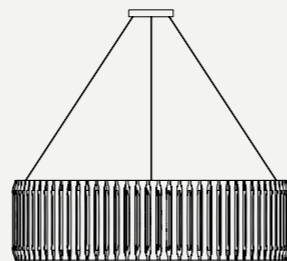

DIMENSIONS

HEIGHT: 23.6" | 60 cm
DIAM.: 47.3" | 120 cm
POLE HEIGHT: 7.9"- 23.6" | 20-60 CM (ADJUSTABLE)

WEIGHT

APPROX.: 15 kg | 33 lbs

STANDARD FINISHES

BODY: Gold Plated
SHADE: Glossy Black & Black Matte

BULBS

WEIGHT

APPROX.: 50 kg | 110 lbs

STANDARD FINISHES

BODY: Gold Plated

BULBS

24x G9 LED bulbs, 4W Power, 3000K Colour Temperature, Non Dimmable (bulbs not included for North America)

NORAH SUSPENSION LAMP

SEE PRODUCT AT PAGE 66

DIMENSIONS

HEIGHT: 7.9" | 20 cm
DIAM.: 38.2" | 97 cm
POLE HEIGHT: 27.5" | 70 cm

WEIGHT

APPROX.: 5,8 kg | 12.8 lbs

STANDARD FINISHES

BODY: Nickel Plated
BULB HOLDER: Glossy Black

BULBS

17 x E14 Bulbs (included) (E12 for USA not included) max 40W per bulb

SIMONE SUSPENSION LAMP

SEE PRODUCT AT PAGE 67

DIMENSIONS

HEIGHT: 35.4" | 90cm
DIAM.: 43.3" | 110 cm
POLE HEIGHT: 19.7" | 50cm

WEIGHT

APPROX.: 7 kg | 15.4 lbs

STANDARD FINISHES

BODY: Gold Plated
SHADE: Glossy Black
WIRE: Red