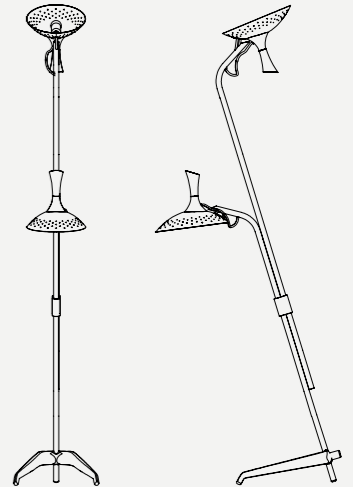

DIMENSIONS

HEIGHT: 11,8" | 30 cm
WIDTH: 13,7" | 35 cm
DEPTH: 51,2" | 130 cm

WEIGHT

APPROX.: 190 kg | 418 lbs

STANDARD FINISHES

BODY: Polished Brass

BULBS

17 x G9 LED bulbs, 4W Power, 3000K Colour Temperature, Non Dimmable (bulbs not included for North America)

ABBEY FLOOR LAMP

SEE PRODUCT AT PAGE 78

DIMENSIONS

HEIGHT: 76" | 193 cm
WIDTH: 29.5" | 75 cm
DEPTH: 16.5" | 42 cm

WEIGHT

APPROX.: 6,5 kg | 14.3 lbs

STANDARD FINISHES

BODY: Gold Plated
SHADE: Black Matte

BULBS

2 X E14 bulbs (included), 40W Power, 3000K Color Temperature, Non Dimmable (bulbs not included for North America)

AMY FLOOR LAMP

SEE PRODUCT AT PAGE 80

DIMENSIONS

HEIGHT: 65" | 165 cm
WIDTH: 11.8" | 30 cm
DEPTH: 15.7" | 40 cm