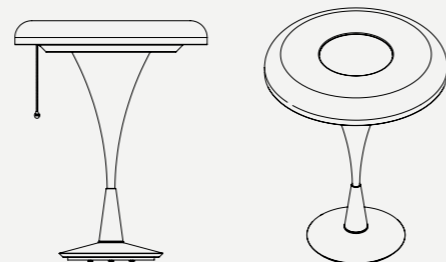

The standard color of the switches can be black or white

MAKE IT YOUR OWN - CUSTOMIZE YOUR FAVORITE LIGHTING DESIGN
See our materials & finishes at page 154

COLTRANE TABLE LAMP

SEE PRODUCT AT PAGE 129

DIMENSIONS

HEIGHT: 24.4" | 62 cm
DIAM.: 7.5" | 19 cm

WEIGHT

APPROX.: 5 kg | 6.6 lbs

STANDARD FINISHES

SHADE: Black Matte and Gold Powder Paint (inside)
BASE: Gold plated