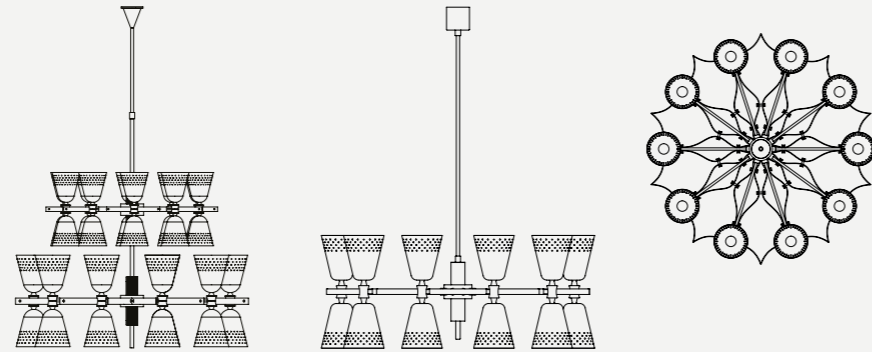

BULBS

11 x E14 Silver Crown Bulbs (included)
(E12 for USA not included) max 40W per bulb

BOTTI SUSPENSION LAMP

SEE PRODUCT AT PAGE 20

DIMENSIONS

HEIGHT: 25,59" | 65 cm
DIAM: 35,43" | 90 cm
POLE HEIGHT: adjustable

48 x G4 LED Bulbs (included)
(bulbs not included for North America) max 40W per bulb

CHARLES SUSPENSION LAMP

SEE PRODUCT AT PAGE 28

DIMENSIONS

HEIGHT: 15.7" | 40 cm
DIAM.: 39.3" | 100 cm
POLE HEIGHT: 35.4" | 90cm

WEIGHT

APPROX.: 18 kg | 39.6 lbs

STANDARD FINISHES

BODY: Nickel Plated
SHADE: Nickel Plated

BULBS

20 x E27 Bulbs (included)
max 40W per bulb (E26 for USA not included)

CLARK SUSPENSION LAMP

SEE PRODUCT AT PAGE 29

DIMENSIONS

HEIGHT: 27.5" | 70 cm
DIAM.: 19.6" | 50 cm
POLE HEIGHT: 27.5" | 70 cm (adjustable)

WEIGHT

APPROX.: 7 kg | 15.4 lbs

STANDARD FINISHES

BODY: Gold Plated

BULBS

10 X E14 (included), Tubular, 4W Power per bulb