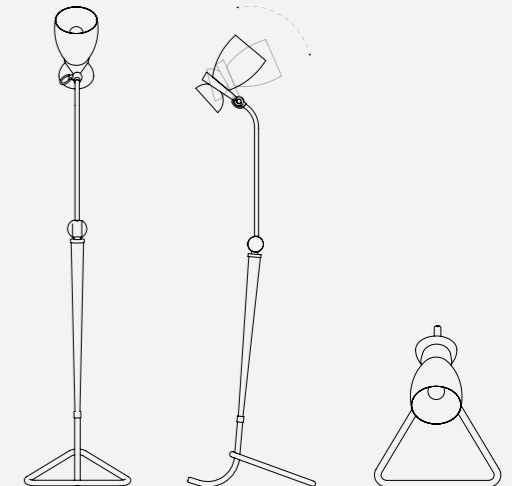

ABBEY FLOOR LAMP

SEE PRODUCT AT PAGE 78

DIMENSIONS

HEIGHT: 76" | 193 cm
WIDTH: 29.5" | 75 cm
DEPTH: 16.5" | 42 cm

WEIGHT

APPROX.: 6,5 kg | 14.3 lbs

STANDARD FINISHES

BODY: Gold Plated
SHADE: Black Matte

BULBS

2 X E14 bulbs (included), 40W Power, 3000K Color Temperature, Non Dimmable (bulbs not included for North America)

AMY FLOOR LAMP

SEE PRODUCT AT PAGE 80

DIMENSIONS

HEIGHT: 65" | 165 cm
WIDTH: 11.8" | 30 cm
DEPTH: 15.7" | 40 cm

WEIGHT

APPROX.: 6,5 kg | 14.3 lbs

STANDARD FINISHES

BODY: Glossy Black and Gold Plated
SHADE: Glossy Black and Gold

BULBS

2 x E14 Bulbs (included) (E12 for USA not included) max 40W per bulb

ARMSTRONG FLOOR LAMP

SEE PRODUCT AT PAGE 82

DIMENSIONS

HEIGHT: 59.1" | 150 cm
WIDTH: 47.2" | 120 cm
DIAM.: 13.8" | 35 cm

WEIGHT

APPROX.: 13,5 kg | 29.8 lbs

STANDARD FINISHES

BODY: Nickel Plated and White Matte
SHADE: White Matte
COUNTERWEIGHT: White Matte