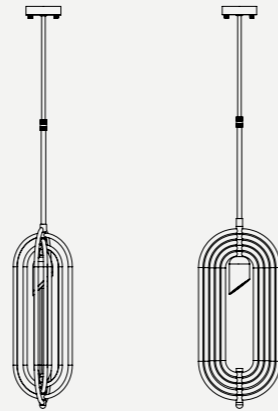

BULBS

3 x E27 Bulbs (included) (E26 for USA not included) max 40W per bulb

TURNER SUSPENSION LAMP

SEE PRODUCT AT PAGE 70

DIMENSIONS

HEIGHT: 26.7" | 68cm
WIDTH: 11.8" | 30cm
LENGTH: 11.8" | 30cm
CORD HEIGHT:

WEIGHT

APPROX.: 3,5 kg | 7,7 lbs

STANDARD FINISHES

BODY: Brass
SHADE: Glossy White

BULBS

1 x E27 Bulbs (included) (E26 for USA not included) max 40W per bulb

VAUGHAN SUSPENSION LAMP

SEE PRODUCT AT PAGE 72