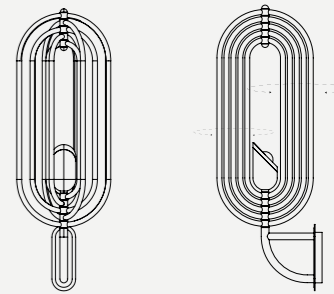

NORAH WALL LAMP

SEE PRODUCT AT PAGE 172

DIMENSIONS

HEIGHT: 15.7" | 40 cm
WIDTH: 13.8" | 35 cm
LENGTH: 12.2" | 31 cm

WEIGHT

APPROX.: 1 kg | 2.2 lbs

STANDARD FINISHES

BODY: Nickel Plated
BULB HOLDER: Glossy Black

STANDARD FINISHES

BODY: Gold Plated
SHADE: Glossy White
WIRE: Red

BULBS

3 x E27 Bulbs (included) (E26 for USA not included) max 40W per bulb

TURNER WALL LAMP

SEE PRODUCT AT PAGE 179

DIMENSIONS

HEIGHT: 37.4" | 95cm
WIDTH: 11.8" | 30cm
LENGTH: 12.6" | 32cm

WEIGHT

APPROX.: 5.7 kg | 12.6 lbs

STANDARD FINISHES

BODY: Gold Plated
SHADE: Glossy White
WIRE: Red

BULBS

1 x E27 Bulbs (included) (E26 for USA not included) max 40W per bulb

PASTORIUS WALL LAMP

SEE PRODUCT AT PAGE 180

DIMENSIONS

HEIGHT: 10" | 25 cm
WIDTH: 5.9" | 15 cm
LENGTH: Min. 12" | 30 cm - Max. 25.6" | 65 cm

WEIGHT

APPROX.: 3 kg | 8.8 lbs

STANDARD FINISHES

BODY: Gold Plated
SHADE: Black Matte
HANDLE: Black Matte

BULBS