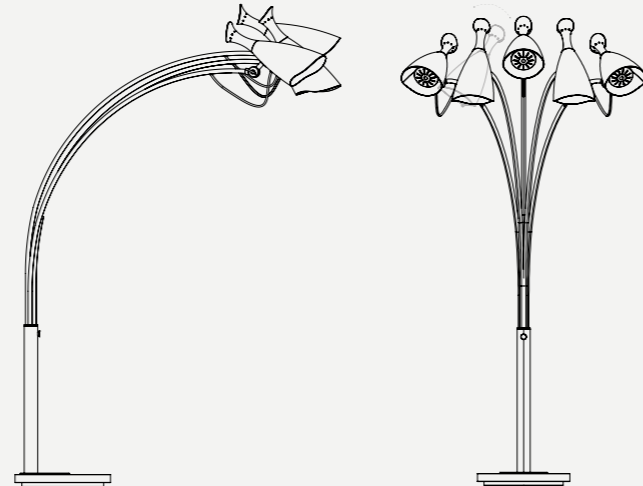

EVANS FLOOR LAMP

SEE PRODUCT AT PAGE 95

DIMENSIONS

HEIGHT: 74" | 190 cm
DIAM.: 25.6" | 65 cm

WEIGHT

APPROX.: 8 kg | 17.6 lbs

STANDARD FINISHES

BODY: Gold Plated
SHADE: Black Matte and Gold Powder Paint (inside)
WIRE: Red