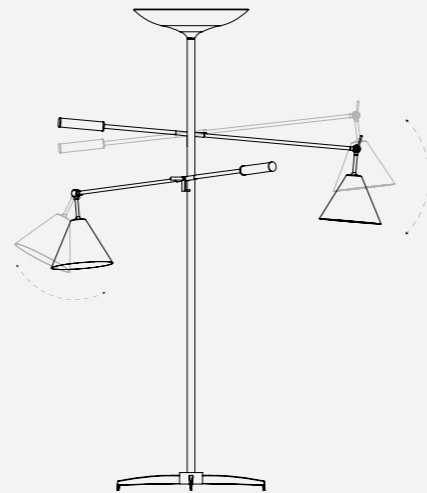

TORCHIERE FLOOR LAMP

SEE PRODUCT AT PAGE 113

DIMENSIONS

HEIGHT: 66.9" | 170 cm
DIAM.: 55.1" | 140 cm

WEIGHT

APPROX.: 17 kg | 37 lbs

STANDARD FINISHES

BODY: Gold Plated
SHADE: White Matte

BULBS

3 x E27 Bulbs (included) (for USA not included) max 40W per bulb

TURNER FLOOR LAMP

SEE PRODUCT AT PAGE 114

DIMENSIONS

HEIGHT: 66.9" | 170 cm
DIAM.: 19.7" | 50 cm

WEIGHT

APPROX.: 23 kg | 50 lbs

STANDARD FINISHES

BODY: Gold Plated and White Matte
SHADE: White Matte and Gold Powder Paint (Inside)
BASE: White Glossy