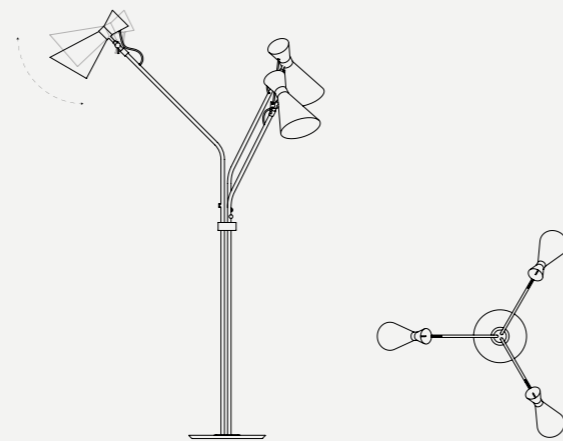

BULBS

3 x E27 Bulbs (included) (E26 for USA not included) max 40W per bulb

The light intensity of the lamps can be dimmed | The standard color of the switches can be black or white

MAKE IT YOUR OWN - CUSTOMIZE YOUR FAVORITE LIGHTING DESIGN
See our materials & finishes at page 154

STANLEY FLOOR LAMP

SEE PRODUCT AT PAGE 109

DIMENSIONS

HEIGHT: 70.9" | 180 cm
WIDTH: 51.2" | 130 cm
LENGTH: 39.4" | 100 cm

WEIGHT

APPROX.: 13 kg | 28.6 lbs

STANDARD FINISHES

BODY: Nickel Plated
SHADE: Glossy Black and White Matte (inside)
COUNTERWEIGHT: Glossy Black