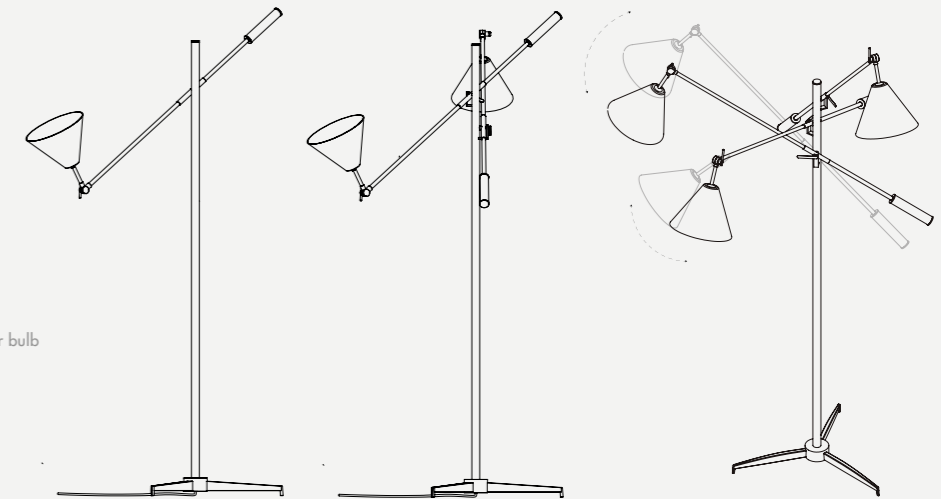

SINATRA FLOOR LAMP

SEE PRODUCT AT PAGE 110

DIMENSIONS

HEIGHT: 70.9" | 180 cm
WIDTH: 51.2" | 130 cm
LENGTH: 39.4" | 100 cm

WEIGHT

APPROX.: 12 kg | 26.5 lbs

STANDARD FINISHES

BODY: Nickel Plated
SHADE: Glossy Red and White Matte (inside)
COUNTERWEIGHT: Glossy Red

BULBS

3 x E27 Bulbs (included) (E26 for USA not included) max 40W per bulb

STARDUST FLOOR LAMP

SEE PRODUCT AT PAGE 112

DIMENSIONS

HEIGHT: 66.5" | 169 cm
DIAM.: 15.7" | 40 cm

WEIGHT

APPROX.: 18 kg | 40 lbs