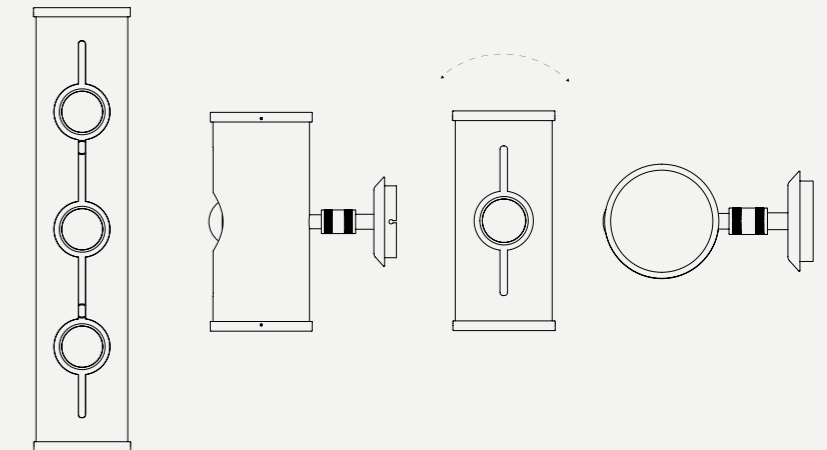

CHUCK WALL LAMP

SEE PRODUCT AT PAGE 154

DIMENSIONS

HEIGHT: 8.3" | 21 cm
WIDTH: 3.9" | 10 cm
LENGTH: 6.7" | 17 cm

WEIGHT

APPROX.: 5,7 kg | 12.5 lbs

STANDARD FINISHES

BODY: Gold plated
SHADE: Gold plated and Black Glossy Paint and Grey Powder Paint (inside)

BULBS

1 x E14 Silver Crown Bulbs (included) (E12 for USA not included) max 40W per bulb

BRUBECK & BRUBECK XL WALL LAMP

SEE PRODUCT AT PAGE 150/152

DIMENSIONS

HEIGHT: 19.7" | 50 cm / 32.3" | 82 cm
WIDTH: 5.9" | 15 cm / 7.1" | 18 cm
LENGTH: 4.3" | 11 cm / 4.3" | 11 cm