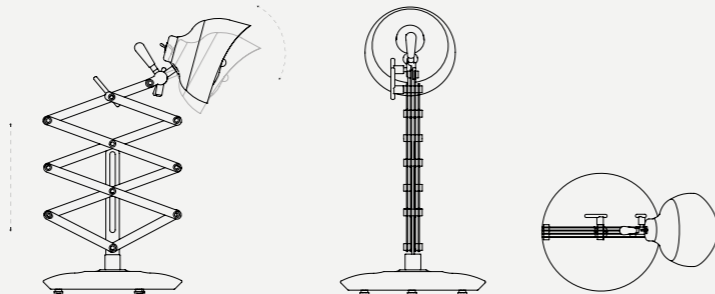

BILLY TABLE LAMP

SEE PRODUCT AT PAGE 126

DIMENSIONS

HEIGHT: Min. 15.8" | 40 cm - Max. 23.6" | 60 cm
WIDTH: 9.8" | 25 cm
DEPTH: 7.9" | 20 cm

WEIGHT

APPROX.: 5,7 kg | 12.5 lbs

STANDARD FINISHES

BODY: Gold Plated
SHADE: Glossy Black and White Matte (inside)
WIRE: Black

BULBS

2 X G9 LED bulbs (included), 4W Power, 3000K Color Temperature, Non Dimmable (bulbs not included for North America)

BOTTI TABLE LAMP

SEE PRODUCT AT PAGE 128

DIMENSIONS

HEIGHT: 27.6" | 67.5 cm
DIAM.: 16.5" | 42 cm

WEIGHT

APPROX.: 25 kg | 55 lbs

STANDARD FINISHES

SHADE: Gold Plated
BASE: Polished Marble and Gold Plated