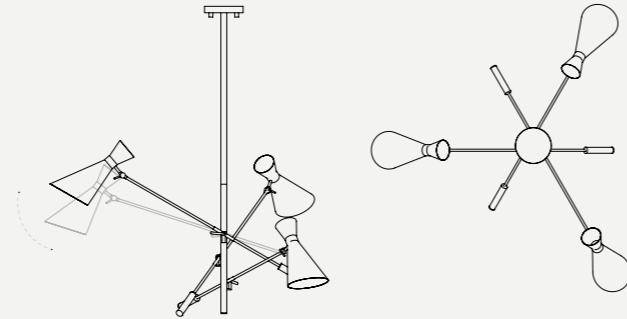

SEE PRODUCT AT PAGE 69

DIMENSIONS

HEIGHT: 52.6" | 134 cm
DIAM.: 45" | 110 cm
POLE HEIGHT: 30.3" | 77 cm (min.)

WEIGHT

APPROX.: 15 kg | 33 lbs

STANDARD FINISHES

BODY: Nickel Plated
SHADE: Glossy Black
COUNTERWEIGHT: Glossy Black

BULBS

3 x E27 Bulbs (included) (E26 for USA not included) max 40W per bulb

TURNER SUSPENSION LAMP

SEE PRODUCT AT PAGE 70

DIMENSIONS

HEIGHT: 26.7" | 68cm
WIDTH: 11.8" | 30cm
LENGTH: 11.8" | 30cm
CORD HEIGHT: