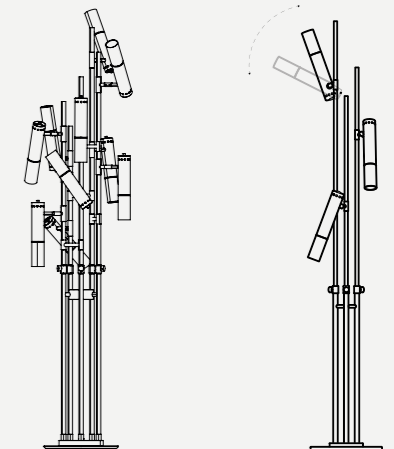

WEIGHT

APPROX.: 12 kg | 26.4 lbs

STANDARD FINISHES

BODY: Gold Plated
SHADE: Glossy Black and Gold Plated

BULBS

3 X G9 LED bulbs (included), 4W Power, 3000K Color Temperature, Non Dimmable (bulbs not included for North America)