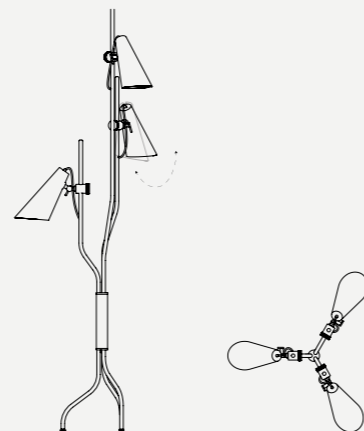

BULBS

3 x E27 Bulbs (included) (E26 for USA not included) max 40W per bulb

The light intensity of the lamps can be dimmed | The standard color of the switches can be black or white

MAKE IT YOUR OWN - CUSTOMIZE YOUR FAVORITE LIGHTING DESIGN
See our materials & finishes at page 154

HANNA FLOOR LAMP

SEE PRODUCT AT PAGE 96

DIMENSIONS

HEIGHT: 66.9" | 170 cm
DIAM.: 31.5" | 80 cm

WEIGHT

APPROX.: 34 kg | 75 lbs

STANDARD FINISHES

BODY: Gold Plated
SHADE: Gold Plated and White Matte