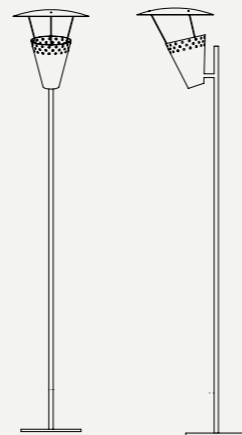

HANNA FLOOR LAMP

SEE PRODUCT AT PAGE 96

DIMENSIONS

HEIGHT: 66.9" | 170 cm
DIAM.: 31.5" | 80 cm

WEIGHT

APPROX.: 34 kg | 75 lbs

STANDARD FINISHES

BODY: Gold Plated
SHADE: Gold Plated and White Matte

STANDARD FINISHES

BODY: Gold Plated

BULBS

19 x G9 Bulbs (included) (for USA not included) max 40W per bulb

LEE FLOOR LAMP

SEE PRODUCT AT PAGE 102

DIMENSIONS

HEIGHT: 65.4" | 166 cm
WIDTH: 11.8" | 30 cm
DIAM.: 9.8" | 25 cm

WEIGHT

APPROX.: 10 kg | 22 lbs

STANDARD FINISHES

BODY: Nickel Plated
SHADE: Glossy Black and White Matte (inside) | Top Cover: Nickel Plated and White Matte (inside)

BULBS

19 x G9 Bulbs (included) (for USA not included) max 40W per bulb

MATHENY FLOOR LAMP

SEE PRODUCT AT PAGE 103

DIMENSIONS

HEIGHT: 65" | 165cm
DIAM.: 13.8" | 35cm

WEIGHT

APPROX.: 40 kg | 88 lbs

STANDARD FINISHES

BODY: Gold Plated
BASE: Gold Plated and Black Glossy