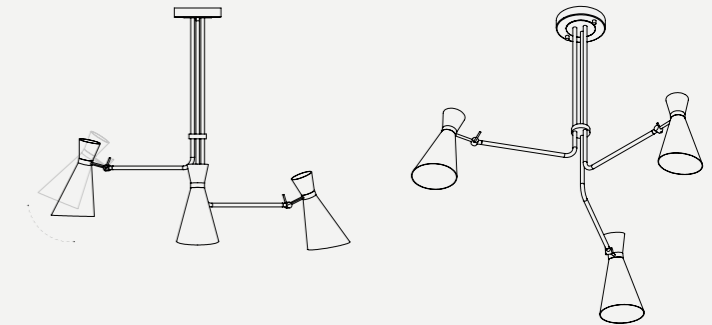

DIMENSIONS

HEIGHT: 7.9" | 20 cm
DIAM.: 38.2" | 97 cm
POLE HEIGHT: 27.5" | 70 cm

WEIGHT

APPROX.: 5,8 kg | 12.8 lbs

STANDARD FINISHES

BODY: Nickel Plated
BULB HOLDER: Glossy Black

BULBS

17 x E14 Bulbs (included) (E12 for USA not included) max 40W per bulb

SIMONE SUSPENSION LAMP

SEE PRODUCT AT PAGE 67

DIMENSIONS

HEIGHT: 35.4" | 90cm
DIAM.: 43.3" | 110 cm
POLE HEIGHT: 19.7" | 50cm

WEIGHT

APPROX.: 7 kg | 15.4 lbs

STANDARD FINISHES

BODY: Gold Plated
SHADE: Glossy Black
WIRE: Red

BULBS

3 x E27 Bulbs (included) (E26 for USA not included) max 40W per bulb

SINATRA SUSPENSION LAMP

SEE PRODUCT AT PAGE 68

DIMENSIONS

HEIGHT: 47.6" | 121 cm
DIAM.: 45" | 110 cm
POLE HEIGHT: 30.3" | 77 cm (min.)