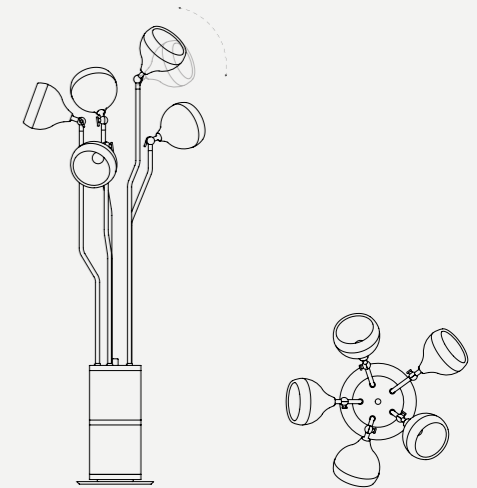

HANNA FLOOR LAMP

SEE PRODUCT AT PAGE 96

DIMENSIONS

HEIGHT: 66.9" | 170 cm
DIAM.: 31.5" | 80 cm

WEIGHT

APPROX.: 34 kg | 75 lbs

STANDARD FINISHES

BODY: Gold Plated
SHADE: Gold Plated and White Matte

BULBS

5 x E27 Bulbs (included) (E12 for USA not included) max 40W per bulb

HERBIE FLOOR LAMP

SEE PRODUCT AT PAGE 97

DIMENSIONS

HEIGHT: 63" | 160cm
WIDTH: 18.9" | 48cm
DIAM.: 9.8" | 25cm

WEIGHT

APPROX.: 6,5 kg | 14.3 lbs