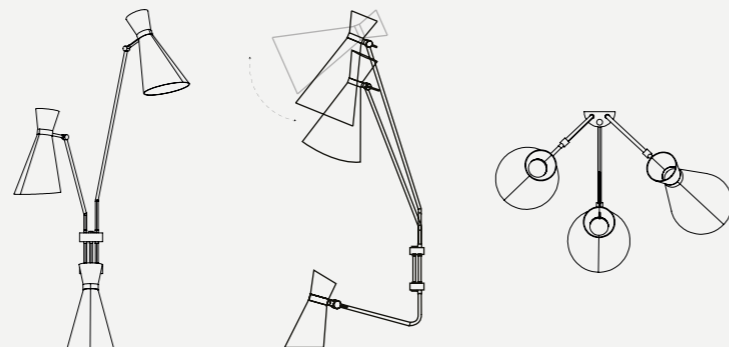

BULBS

3 x E27 Bulbs (included) (E26 for USA not included) max 40W per bulb

TURNER WALL LAMP

SEE PRODUCT AT PAGE 179

DIMENSIONS

HEIGHT: 37.4" | 95cm
WIDTH: 11.8" | 30cm
LENGTH: 12.6" | 32cm

WEIGHT

APPROX.: 5.7 kg | 12.6 lbs

STANDARD FINISHES

BODY: Gold Plated
SHADE: Glossy White
WIRE: Red