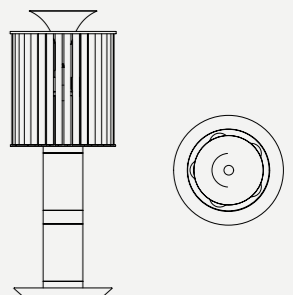

BULBS

3 x E14 Bulbs (included) (E26 for USA not included) max 40W per bulb

DIANA TABLE LAMP

SEE PRODUCT AT PAGE 132

DIMENSIONS

HEIGHT: 16.9" | 43 cm
WIDTH: 13.4" | 34 cm
LENGTH: 11" | 28 cm

WEIGHT

APPROX.: 1,5 kg | 3.3 lbs

HEIGHT: 27.6" | 70 cm
DIAM.: 9.8" | 25 cm

WEIGHT

APPROX.: 20 kg | 44 lbs

STANDARD FINISHES

BODY: Gold Plated and Estremoz Marble
SHADE: Gold Plated

BULBS

6 X G9 LED bulbs (included), 4W Power, 3000K Color Temperature, Non Dimmable (bulbs not included for North America)