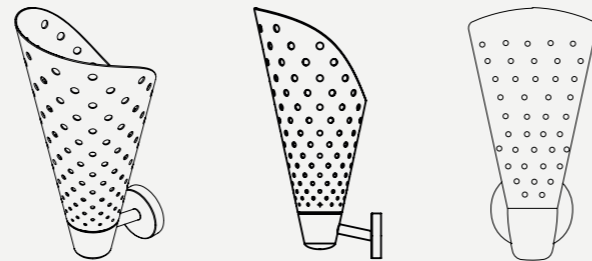

BULBS

1 x E27 Bulb (E26 for USA not included) max 40W per bulb