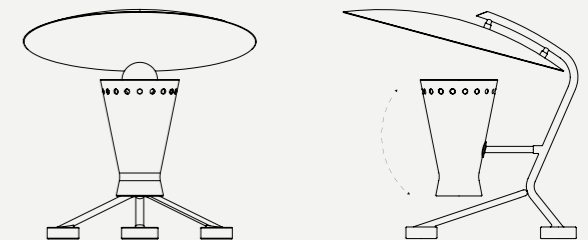

BASIE TABLE LAMP

SEE PRODUCT AT PAGE 124

DIMENSIONS

HEIGHT: 19.6" | 50 cm
WIDTH: 19.2" | 49 cm
LENGTH: 16.1" | 41 cm

WEIGHT

APPROX.: 12 kg | 26.5 lbs

STANDARD FINISHES

BODY: Gold Plated
SHADE: White Matte
BASE: Estremoz Marble