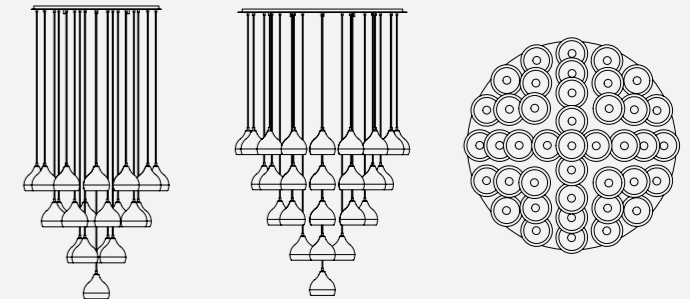

BRUBECK SPIRAL SUSPENSION LAMP

SEE PRODUCT AT PAGE 26

DIMENSIONS

HEIGHT: 105.12" | 267 cm
DIAM.: 59.06" | 150 cm
CORD HEIGHT: (adjustable)

WEIGHT

APPROX.: 190 kg | 418 lbs

STANDARD FINISHES

BODY: Gold Plated

DIMENSIONS

HEIGHT: 7.9" | 20 cm
DIAM.: 7" | 18 cm
CORD HEIGHT: 39.4" | 100cm

WEIGHT

APPROX.: 1 kg | 2.2 lb

STANDARD FINISHES

BODY: Gold Plated
SHADE: Glossy White

BULBS

1x E27 Bulb (included)
max 40W per bulb (E26 for USA not included)

HANNA CHANDELIER SUSPENSION LAMP

SEE PRODUCT AT PAGE 48

DIMENSIONS

HEIGHT: 45.3" | 115 cm
DIAM.: 47.2" | 120 cm
CORD HEIGHT: 35.4" | 90 cm

WEIGHT

APPROX.: 81 kg | 178 lbs

STANDARD FINISHES

BODY: Gold Plated
SHADE: Glossy White

BULBS

41x E27 Bulb (1 per shade) (included)
max 40W per bulb (E26 for USA not included)

HENDRIX CHANDELIER SUSPENSION LAMP

SEE PRODUCT AT PAGE 50

DIMENSIONS

DIAM.: 27.2" | 69 cm
HEIGHT: 19.7" | 50 cm
CORD HEIGHT: 39.4" | 100 cm