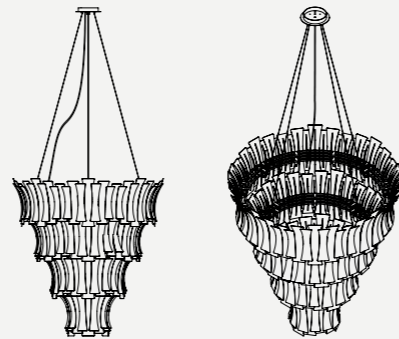

BULBS

42 x G9 LED bulbs, 4W Power, 3000K Colour Temperature, Non Dimmable
(bulbs not included for North America)