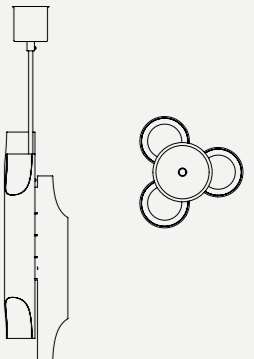

BULBS

6x E27 Bulbs (included)
max 40W per bulb (E26 for USA not included)