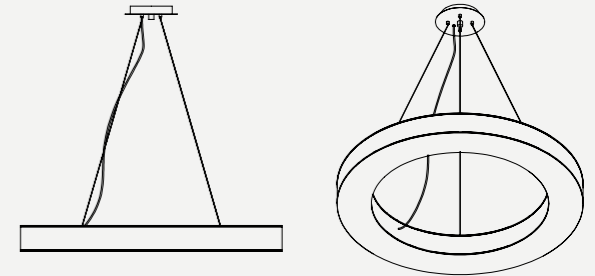

DIMENSIONS

HEIGHT: 20.5" | 52 cm
DIAM.: 6.3" | 16 cm

WEIGHT

APPROX.: 15 kg | 33 lbs

STANDARD FINISHES

BODY: Nickel Plated and Black Matte

BULBS

12 X G9 LED bulbs (included), 4W Power, 3000K Color Temperature, Non Dimmable (bulbs not included for North America)

MARCUS PENDANT SUSPENSION LAMP

SEE PRODUCT AT PAGE 60

DIMENSIONS

HEIGHT: 7,8" | 20,5 cm
DIAM.: 6,2" | 16 cm

WEIGHT

APPROX.: 4 kg | 1,5 lbs

STANDARD FINISHES

BODY: Nickel Plated and Black Matte