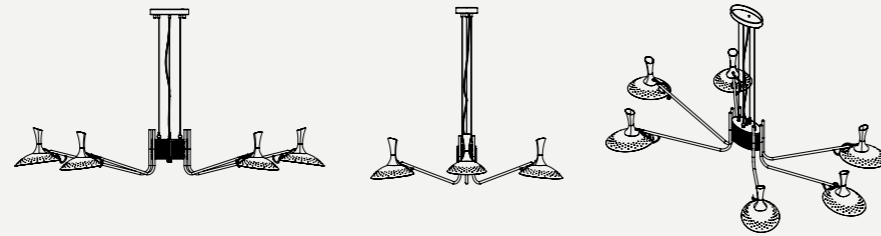

DelightFULL[®]
Unique Lamps

TECHNICAL INFORMATION

ABBEY SUSPENSION LAMP

SEE PRODUCT AT PAGE 12

DIMENSIONS

HEIGHT: 11,3" | 28,8 cm
WIDTH: 43,3" | 110,2 cm
DEPTH: 74,6" | 189,5 cm

WEIGHT

APPROX.: 15 kg | 33 lbs

STANDARD FINISHES

BODY: Polished Brass
SHADE: Glossy White

BULBS

6 x E14 Halogen Bulbs 28W (included)
(bulbs not included for North America)

ATOMIC PENDANT SUSPENSION LAMP

SEE PRODUCT AT PAGE 14

DIMENSIONS

HEIGHT: 28.7" | 73 cm
DIAM: 31.5" | 80 cm
CORD HEIGHT: 39.4" | 100CM (ADJUSTABLE)