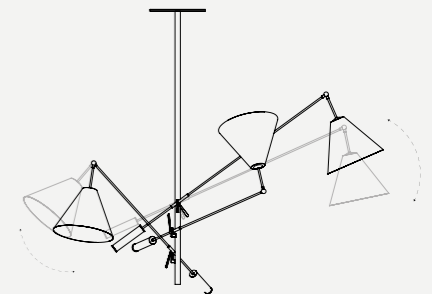

SIMONE SUSPENSION LAMP

SEE PRODUCT AT PAGE 67

DIMENSIONS

HEIGHT: 35.4" | 90cm
DIAM.: 43.3" | 110 cm
POLE HEIGHT: 19.7" | 50cm

WEIGHT

APPROX.: 7 kg | 15.4 lbs

STANDARD FINISHES

BODY: Gold Plated
SHADE: Glossy Black
WIRE: Red

BULBS

3 x E27 Bulbs (included) (E26 for USA not included) max 40W per bulb

SINATRA SUSPENSION LAMP

SEE PRODUCT AT PAGE 68

DIMENSIONS

HEIGHT: 47.6" | 121 cm
DIAM.: 45" | 110 cm
POLE HEIGHT: 30.3" | 77 cm (min.)

WEIGHT

APPROX.: 15 kg | 33 lbs

STANDARD FINISHES

BODY: Nickel Plated
SHADE: Glossy Red
COUNTERWEIGHT: Glossy Red

BULBS

3 x E27 Bulbs (included) (E26 for USA not included) max 40W per bulb

STANLEY SUSPENSION LAMP

SEE PRODUCT AT PAGE 69

DIMENSIONS

HEIGHT: 52.6" | 134 cm
DIAM.: 45" | 110 cm
POLE HEIGHT: 30.3" | 77 cm (min.)

WEIGHT

APPROX.: 15 kg | 33 lbs

STANDARD FINISHES

BODY: Nickel Plated
SHADE: Glossy Black
COUNTERWEIGHT: Glossy Black