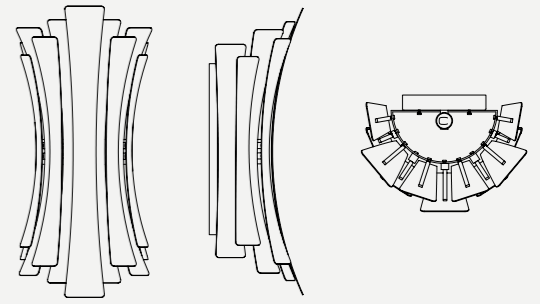

HEIGHT: 20" | 50 cm
WIDTH: 7.1" | 18 cm
LENGTH: 7.1" | 18 cm

WEIGHT

APPROX.: 6 kg | 13.2 lbs

STANDARD FINISHES

BODY: Copper Plated

BULBS

4 X G9 LED bulbs (included), 4W Power, 3000K Color Temperature, Non Dimmable (bulbs not included for North America)