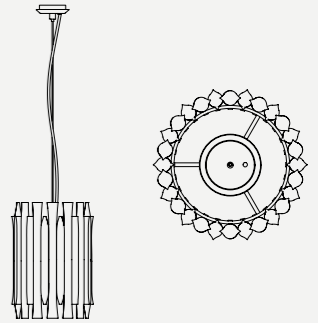

DIMENSIONS

HEIGHT: 27.5" | 70 cm
DIAM.: 19.6" | 50 cm
POLE HEIGHT: 27.5" | 70 cm (adjustable)

WEIGHT

APPROX.: 7 kg | 15.4 lbs

STANDARD FINISHES

BODY: Gold Plated

BULBS

10 X E14 (included), Tubular, 4W Power per bulb

WEIGHT

APPROX.: 4 kg | 8.8 lbs

STANDARD FINISHES

BODY: Copper Plated

BULBS

6 x G9 LED bulbs, 4W Power, 3000K Colour Temperature, Non Dimmable (bulbs not included for North America)

MARCUS SUSPENSION LAMP

SEE PRODUCT AT PAGE 58

MARCUS PENDANT SUSPENSION LAMP

SEE PRODUCT AT PAGE 60

DIMENSIONS

HEIGHT: 7,8" | 20,5 cm
DIAM.: 6,2" | 16 cm

WEIGHT

APPROX.: 4 kg | 1,5 lbs

STANDARD FINISHES

BODY: Nickel Plated and Black Matte