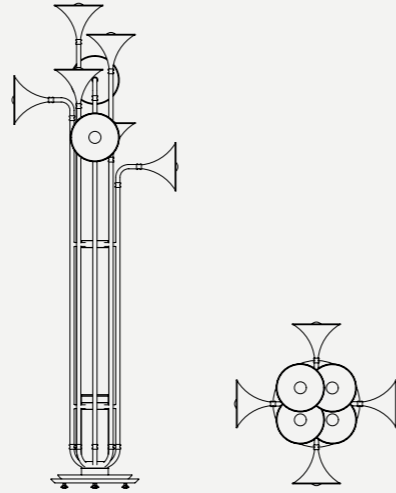

BOTTI FLOOR LAMP

SEE PRODUCT AT PAGE 83

DIMENSIONS

HEIGHT: 70.9" | 180 cm
DIAM.: 24.8" | 63 cm

WEIGHT

APPROX.: 18 kg | 39.7 lbs

STANDARD FINISHES

BODY: Gold Plated
BASE: Gold Plated and White Glossy

BULBS

8 x E14 Bulbs (included) (E12 for USA not included) max 40W per bulb

BRUBECK FLOOR LAMP

SEE PRODUCT AT PAGE 84

DIMENSIONS

HEIGHT: 65.7" | 167 cm
DIAM.: 13" | 33 cm

WEIGHT

APPROX.: 22 kg | 48.5 lbs