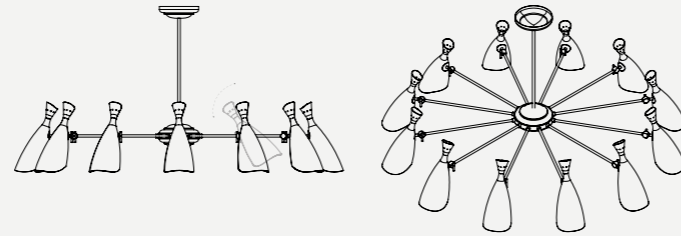

BULBS

11 x E14 Silver Crown Bulbs (included)
(E12 for USA not included) max 40W per bulb

BOTTI SUSPENSION LAMP

SEE PRODUCT AT PAGE 20

DIMENSIONS

HEIGHT: 25,59" | 65 cm
DIAM: 35,43" | 90 cm
POLE HEIGHT: adjustable

DUKE ROUND SUSPENSION LAMP

SEE PRODUCT AT PAGE 36

DIMENSIONS

HEIGHT: 13.8" | 35 cm
DIAM.: 66" | 168 cm

WEIGHT

APPROX.: 30 kg | 26,4 lbs

STANDARD FINISHES

BODY: Black Matte and Gold Plated
SHADE: Glossy Black, Gold Plated and White Matte

BULBS

36 x G9 LED bulbs, 4W Power, 3000K Colour Temperature, Non Dimmable
(bulbs not included for North America)

ELLA SUSPENSION LAMP

SEE PRODUCT AT PAGE 37

DIMENSIONS

HEIGHT: 22.8" | 58 cm
DIAM.: 50.4" | 128 cm
POLE HEIGHT: 39.4" | 100cm (adjustable)