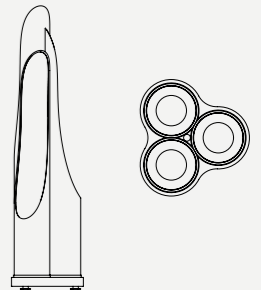

SEE PRODUCT AT PAGE 130

DIMENSIONS

HEIGHT: 19.6" | 50 cm
DIAM.: 15.7" | 40 cm

WEIGHT

APPROX.: 19,6" | 50 cm

STANDARD FINISHES

BODY: Gold Plated and Matte White
SHADE: Gold Plated and Matte White

BULBS

COLTRANE TABLE LAMP

SEE PRODUCT AT PAGE 129

DIMENSIONS

HEIGHT: 24.4" | 62 cm
DIAM.: 7.5" | 19 cm

WEIGHT

APPROX.: 5 kg | 6.6 lbs

STANDARD FINISHES

SHADE: Black Matte and Gold Powder Paint (inside)
BASE: Gold plated

BULBS

3 x E14 Bulbs (included) (E26 for USA not included) max 40W per bulb

DIANA TABLE LAMP

SEE PRODUCT AT PAGE 132

DIMENSIONS

HEIGHT: 16.9" | 43 cm
WIDTH: 13.4" | 34 cm
LENGTH: 11" | 28 cm

WEIGHT

APPROX.: 1,5 kg | 3.3 lbs