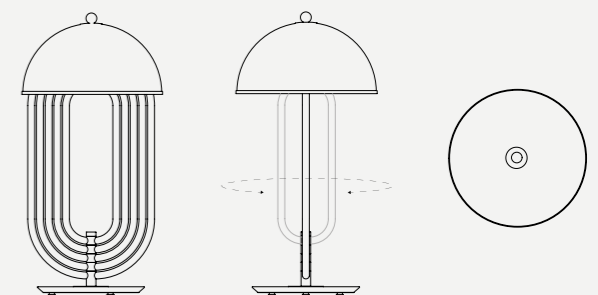

BULBS

3 x G9 Bulbs (included) (for USA not included) max 40W per bulb

The standard color of the switches can be black or white

MAKE IT YOUR OWN - CUSTOMIZE YOUR FAVORITE LIGHTING DESIGN
See our materials & finishes at page 154