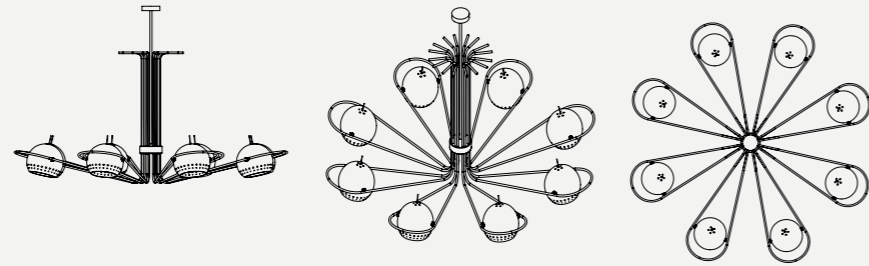

DIMENSIONS

HEIGHT: 23.6" | 60 cm
DIAM.: 47.3" | 120 cm
POLE HEIGHT: 7.9"- 23.6" | 20-60 CM (ADJUSTABLE)

WEIGHT

APPROX.: 15 kg | 33 lbs

STANDARD FINISHES

BODY: Gold Plated
SHADE: Glossy Black & Black Matte

BULBS

8 x E27 Bulbs (included) (E26 for USA not included) max 40W per bulb

MATHENY ROUND SUSPENSION LAMP

SEE PRODUCT AT PAGE 64

DIMENSIONS

HEIGHT: 11.8" | 30 cm
DIAM.: 39.4" | 100 cm
CORD HEIGHT: 39.4" | 100cm (adjustable)