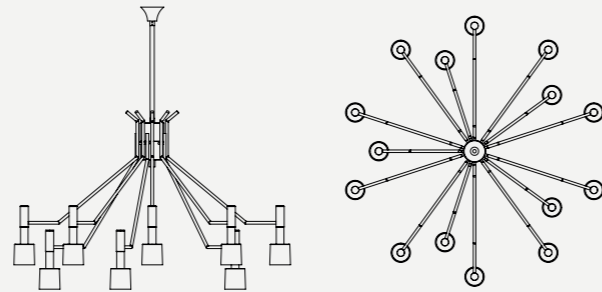

BULBS

11 x E14 Silver Crown Bulbs (included)
(E12 for USA not included) max 40W per bulb

BOTTI SUSPENSION LAMP

SEE PRODUCT AT PAGE 20

DIMENSIONS

HEIGHT: 25,59" | 65 cm
DIAM: 35,43" | 90 cm
POLE HEIGHT: adjustable

WEIGHT

APPROX.: 16 kg | 35.3 lbs

STANDARD FINISHES

BODY: Nickel Plated
SHADE: Glossy Black

BULBS

15 x G9 LED bulbs, 4W Power, 3000K Colour Temperature, Non Dimmable
(bulbs not included for North America)

ETTA CHANDELIER SUSPENSION LAMP

SEE PRODUCT AT PAGE 38

DIMENSIONS

HEIGHT: 50" | 127 cm
DIAM.: 45.3" | 115 cm
CORD HEIGHT: 39.4" | 100cm (adjustable)

WEIGHT

APPROX.: 95 kg | 209 lbs

STANDARD FINISHES

BODY: Gold Plated

BULBS