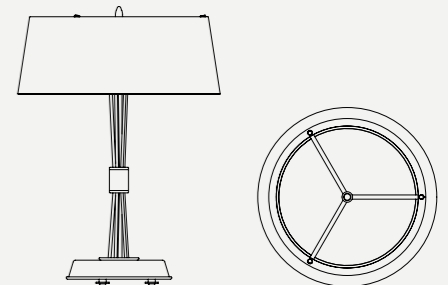

HEIGHT: 18.1" | 46 cm
DIAM.: 13.4" | 34 cm

WEIGHT

APPROX.: 4 kg | 8.8 lbs

STANDARD FINISHES

BODY: Gold Plated
SHADE: Black Matte and Gold Powder Paint (inside)

BULBS

3 x E27 Bulbs (included) (E26 for USA not included) max 40W per bulb