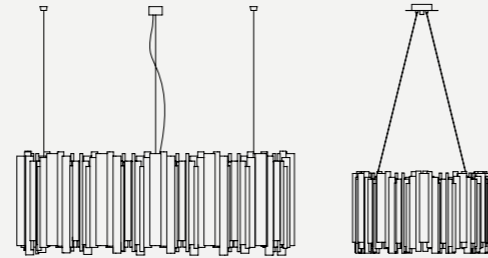

BULBS

11 x E14 Silver Crown Bulbs (included)
(E12 for USA not included) max 40W per bulb

BOTTI SUSPENSION LAMP

SEE PRODUCT AT PAGE 20

DIMENSIONS

HEIGHT: 25,59" | 65 cm
DIAM: 35,43" | 90 cm
POLE HEIGHT: adjustable

BRUBECK CHANDELIER SUSPENSION LAMP

SEE PRODUCT AT PAGE 19

DIMENSIONS

HEIGHT: 31.5" | 80cm
DIAM.: 39.3" | 100 cm
CORD HEIGHT: 39.4" | 100cm (adjustable)

WEIGHT

APPROX.: 85 kg | 187 lbs

STANDARD FINISHES

BODY: Gold Plated

DIMENSIONS

HEIGHT: 17.3" | 44 cm
DIAM.: 39.3" | 100 cm
CORD HEIGHT: 39.4" | 100 cm (adjustable)

WEIGHT

APPROX.: 40 kg | 88 lbs

STANDARD FINISHES

BODY: Gold Plated

BULBS

24 x G9 LED bulbs, 4W Power, 3000K Colour Temperature, Non Dimmable
(bulbs not included for North America)

BRUBECK SPIRAL SUSPENSION LAMP

SEE PRODUCT AT PAGE 26

DIMENSIONS

HEIGHT: 105.12" | 267 cm
DIAM.: 59.06" | 150 cm
CORD HEIGHT: (adjustable)

WEIGHT

APPROX.: 190 kg | 418 lbs

STANDARD FINISHES

BODY: Gold Plated