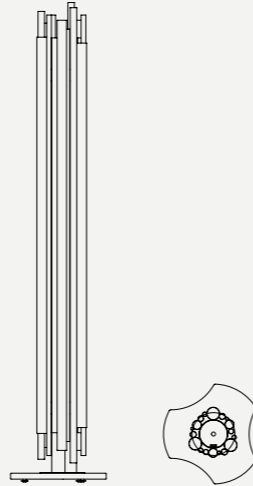

BULBS

6 x E27 Bulbs (included) (E26 for USA not included) max 40W per bulb

COLE FLOOR LAMP

SEE PRODUCT AT PAGE 86

DIMENSIONS

HEIGHT: 76" | 193 cm
WIDTH: 17.7" | 45 cm
DIAM.: 13.8" | 35 cm

WEIGHT

APPROX.: 13 kg | 28.7 lbs

STANDARD FINISHES

BODY: Nickel Plated
SHADE: Glossy Black and White Matte (inside)