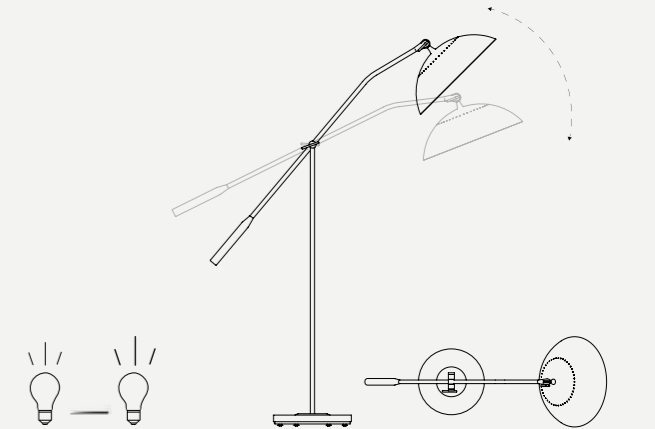

BULBS

4 X G9 LED bulbs (included), 4W Power, 3000K Color Temperature, Non Dimmable (bulbs not included for North America)