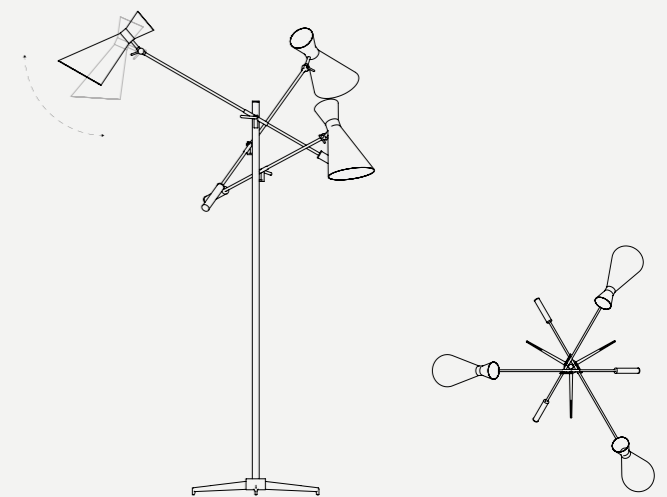

MAKE IT YOUR OWN - CUSTOMIZE YOUR FAVORITE LIGHTING DESIGN
See our materials & finishes at page 154

STANLEY FLOOR LAMP

SEE PRODUCT AT PAGE 109

DIMENSIONS

HEIGHT: 70.9" | 180 cm
WIDTH: 51.2" | 130 cm
LENGTH: 39.4" | 100 cm

SINATRA FLOOR LAMP

SEE PRODUCT AT PAGE 110

DIMENSIONS

HEIGHT: 70.9" | 180 cm
WIDTH: 51.2" | 130 cm
LENGTH: 39.4" | 100 cm

WEIGHT

APPROX.: 12 kg | 26.5 lbs

STANDARD FINISHES

BODY: Nickel Plated
SHADE: Glossy Red and White Matte (inside)
COUNTERWEIGHT: Glossy Red