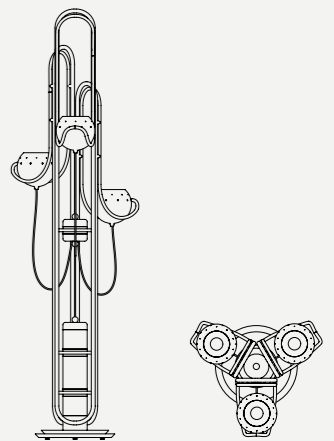

BULBS

9x E27 Bulbs(included) (E26 for USA not included) max 40W per bulb

MILES FLOOR LAMP

SEE PRODUCT AT PAGE 104

DIMENSIONS

HEIGHT: 69.7" | 177 cm
DIAM.: 25.6" | 65 cm

WEIGHT

APPROX.: 18,5 kg | 40.8 lbs

WEIGHT

APPROX.: 20 kg | 44.1 lbs

STANDARD FINISHES

BODY: Gold Plated
SHADE: Black Glossy and White Matte (inside)
WIRE: Black

BULBS

3 x E27 Bulbs (included) (E26 for USA not included) max 40W per bulb

The light intensity of the lamps can be dimmed | The standard color of the switches can be black or white

MAKE IT YOUR OWN - CUSTOMIZE YOUR FAVORITE LIGHTING DESIGN
See our materials & finishes at page 154

PASTORIUS FLOOR LAMP

SEE PRODUCT AT PAGE 106

DIMENSIONS

HEIGHT: 70.1" | 178 cm
WIDTH: 24.4" | 62 cm
LENGTH: 11.8" | 30 cm