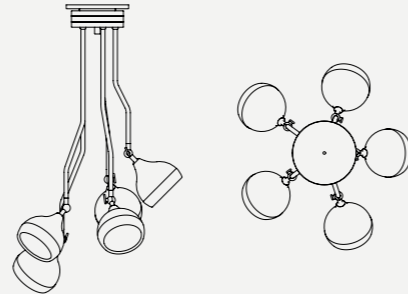

BULBS

5x E27 Bulbs (included)
max 40W per bulb (E26 for USA not included)