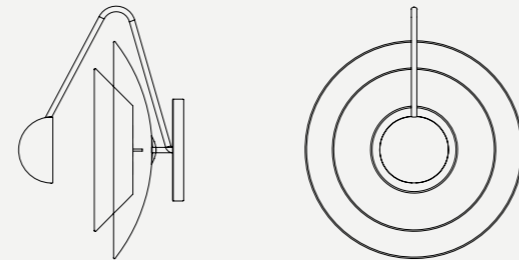

DIMENSIONS

HEIGHT: 18.1" | 46 cm
WIDTH: 12.2" | 31 cm
LENGTH: 16.1" | 41 cm

WEIGHT

APPROX.: 8 kg | 17.6 lbs

STANDARD FINISHES

BODY: Gold Plated
SHADE: White Matte

BULBS

3 X G9 LED bulbs (included), 4W Power, 3000K Color Temperature, Non Dimmable (bulbs not included for North America)