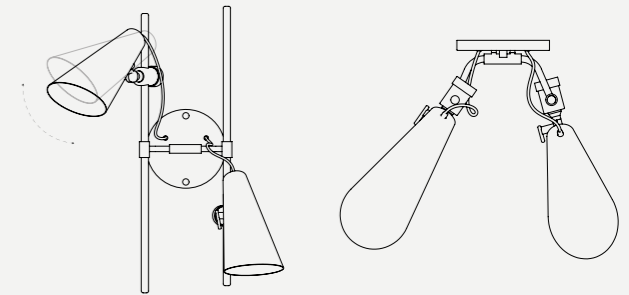

BULBS

2 x E27 Bulbs (included) (for USA not included) max 40W per bulb