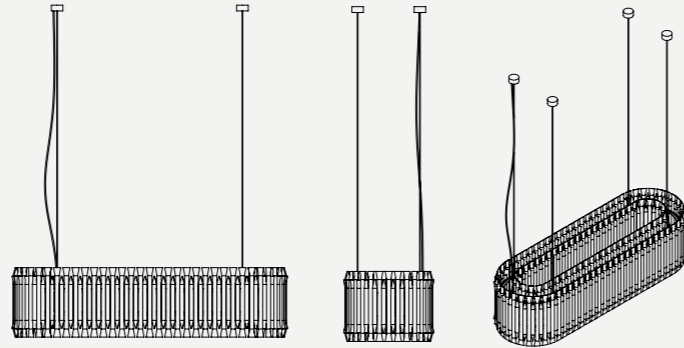

MATHENY SNOOKER SUSPENSION LAMP

SEE PRODUCT AT PAGE 62

DIMENSIONS

HEIGHT: 15.7" | 30 cm
WIDTH: 43.3 | 110 cm
LENGTH: 11.8" | 39 cm
CORD HEIGHT: 39.4" | 100 cm (adjustable)

WEIGHT

APPROX.: 45 kg | 88 lbs

STANDARD FINISHES

BODY: Gold Plated

BULBS

24 x G9 LED bulbs, 4W Power, 3000K Colour Temperature, Non Dimmable (bulbs not included for North America)