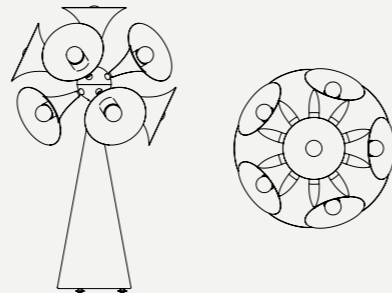

BULBS

11 x E14 Silver Crown Bulbs (included) (E26 for USA not included) max 40W per bulb

CARTER TABLE LAMP

SEE PRODUCT AT PAGE 130

DIMENSIONS

HEIGHT: 19.6" | 50 cm
DIAM.: 15.7" | 40 cm

WEIGHT

APPROX.: 19,6" | 50 cm

STANDARD FINISHES

BODY: Gold Plated and Matte White
SHADE: Gold Plated and Matte White

BULBS

3 X G9 LED bulbs (included), 4W Power, 3000K Color Temperature, Non Dimmable (bulbs not included for North America)