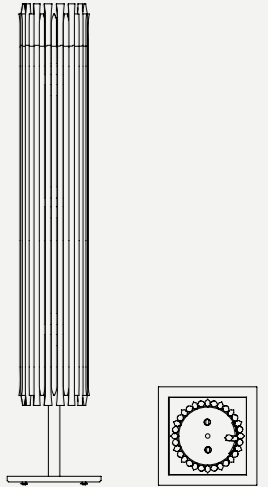

MATHENY FLOOR LAMP

SEE PRODUCT AT PAGE 103

DIMENSIONS

HEIGHT: 65" | 165cm
DIAM.: 13.8" | 35cm

WEIGHT

APPROX.: 40 kg | 88 lbs

STANDARD FINISHES

BODY: Gold Plated
BASE: Gold Plated and Black Glossy

BULBS

9x E27 Bulbs(included) (E26 for USA not included) max 40W per bulb

MILES FLOOR LAMP

SEE PRODUCT AT PAGE 104

DIMENSIONS

HEIGHT: 69.7" | 177 cm
DIAM.: 25.6" | 65 cm

WEIGHT

APPROX.: 18,5 kg | 40.8 lbs

MAKE IT YOUR OWN - CUSTOMIZE YOUR FAVORITE LIGHTING DESIGN
See our materials & finishes at page 154

PASTORIUS FLOOR LAMP

SEE PRODUCT AT PAGE 106

DIMENSIONS

HEIGHT: 70.1" | 178 cm
WIDTH: 24.4" | 62 cm
LENGTH: 11.8" | 30 cm