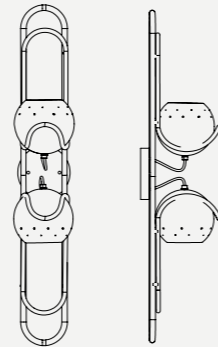

NORAH WALL LAMP

SEE PRODUCT AT PAGE 172

DIMENSIONS

HEIGHT: 15.7" | 40 cm
WIDTH: 13.8" | 35 cm
LENGTH: 12.2" | 31 cm

WEIGHT

APPROX.: 1 kg | 2.2 lbs

STANDARD FINISHES

BODY: Nickel Plated
BULB HOLDER: Glossy Black

NEIL WALL LAMP

SEE PRODUCT AT PAGE 176

DIMENSIONS

HEIGHT: 39.3" | 100cm
WIDTH: 6.7" | 17,2cm
LENGTH: 9.3" | 23,7cm

WEIGHT

APPROX.: 2 kg | 4.4 lbs

STANDARD FINISHES

BODY: Gold Plated
SHADE: Black Glossy and White Matte (inside)

BULBS

2 x E27 Bulbs (included) (E26 for USA not included) max 40W per bulb

SIMONE WALL LAMP

SEE PRODUCT AT PAGE 178

DIMENSIONS

HEIGHT: 45.7" | 116 cm
WIDTH: 17.7" | 45.5 cm
LENGTH: 17.7" | 45.5 cm

WEIGHT

APPROX.: 9 kg | 19.8 lbs