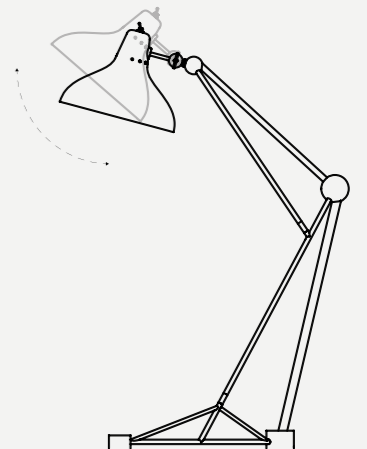

BULBS

1 x E27 Bulb (included) (E26 for USA not included) max 40W per bulb

The light intensity of the lamps can be dimmed | The standard color of the switches can be black or white

MAKE IT YOUR OWN - CUSTOMIZE YOUR FAVORITE LIGHTING DESIGN
See our materials & finishes at page 154