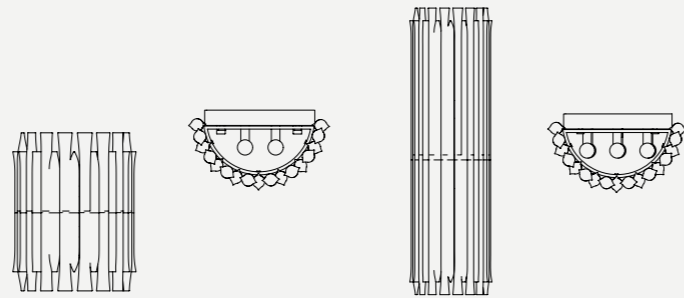

1 x E27 Bulbs (included) (E26 for USA not included) max 40W per bulb

MATHENY & MATHENY XL WALL LAMP

SEE PRODUCT AT PAGE 165/170

DIMENSIONS

HEIGHT: 12.2" | 31 cm / 31.5" | 80 cm
WIDTH: 7.1" | 18 cm / 7.1" | 18 cm
LENGTH: 4.7" | 12 cm / 4.7" | 12 cm

HENDRIX WALL LAMP

SEE PRODUCT AT PAGE 166

DIMENSIONS

DIAM.: 11.8" | 30 cm
LENGTH: 3.5" | 9 cm

WEIGHT

APPROX.: 2 kg | 4.4 lbs

STANDARD FINISHES

BODY: Gold Plated