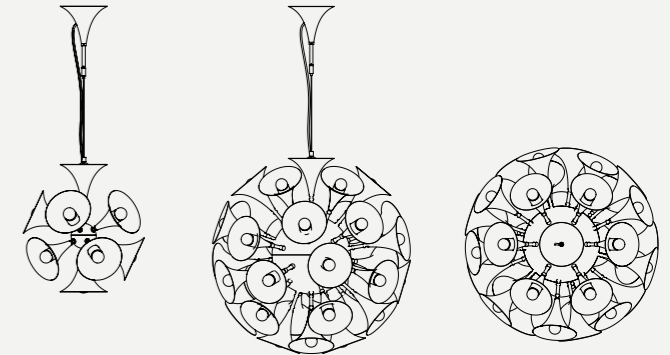

BOTTI PENDANT SUSPENSION LAMP

SEE PRODUCT AT PAGE 18

DIMENSIONS

HEIGHT: 15.4" | 39 cm
DIAM: 16.9" | 43 cm
CORD HEIGHT: 39.4" | 100cm (adjustable)

WEIGHT

APPROX.: 2,5 kg | 7.7 lbs

STANDARD FINISHES

BODY: Gold Plated

BULBS

11 x E14 Silver Crown Bulbs (included)
(E12 for USA not included) max 40W per bulb

BOTTI SUSPENSION LAMP

SEE PRODUCT AT PAGE 20

DIMENSIONS

HEIGHT: 25,59" | 65 cm
DIAM: 35,43" | 90 cm
POLE HEIGHT: adjustable

WEIGHT

APPROX.: 13 kg | 28.7 lbs

STANDARD FINISHES

BODY: Gold Plated

BULBS

24 x E14 LED (included), Tubular 4W (bulbs not included for North America)

We have three Botti suspension models with the same amount of bulbs. The only difference between them is the diameter: 90cm | 150cm | 250cm