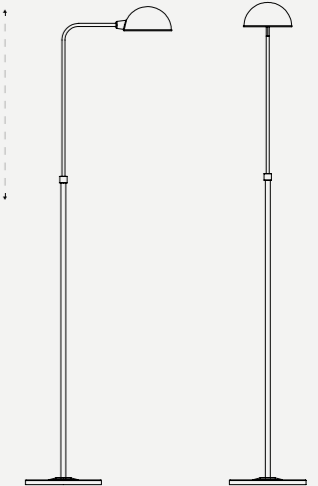

DIANA FLOOR LAMP

SEE PRODUCT AT PAGE 90

DIMENSIONS

HEIGHT: 90.5" | 230 cm
WIDTH: 51.2" | 130 cm
LENGTH: 59" | 150 cm

WEIGHT

APPROX.: 45 kg | 39.7 lbs

STANDARD FINISHES

BODY: Nickel Plated
SHADE: Glossy Red and White Matte (inside)

HANNA FLOOR LAMP

SEE PRODUCT AT PAGE 96

DIMENSIONS

HEIGHT: 66.9" | 170 cm
DIAM.: 31.5" | 80 cm

WEIGHT

APPROX.: 34 kg | 75 lbs

STANDARD FINISHES

BODY: Gold Plated
SHADE: Gold Plated and White Matte

BULBS

5 x E27 Bulbs (included) (E12 for USA not included) max 40W per bulb

HERBIE FLOOR LAMP

SEE PRODUCT AT PAGE 97

DIMENSIONS

HEIGHT: 63" | 160cm
WIDTH: 18.9" | 48cm
DIAM.: 9.8" | 25cm

WEIGHT

APPROX.: 6,5 kg | 14.3 lbs

STANDARD FINISHES

BODY: Nickel Plated
SHADE: Black Matte and White Matte (inside)

BULBS

1x E27 Bulb (included) (E26 for USA not included) max 40W per bulb

IKE FLOOR LAMP

SEE PRODUCT AT PAGE 98

DIMENSIONS

HEIGHT: 70.8" | 180 cm
DIAM.: 15.7" | 40 cm