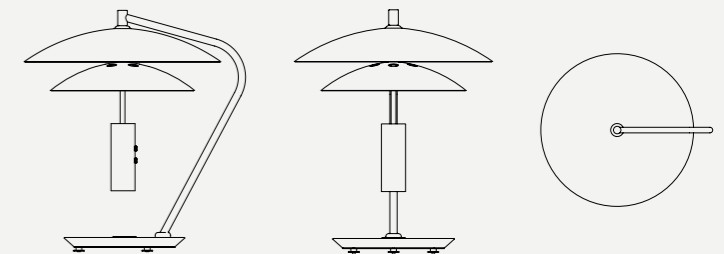

BULBS

2 X G9 LED bulbs (included), 4W Power, 3000K Color Temperature, Non Dimmable (bulbs not included for North America)