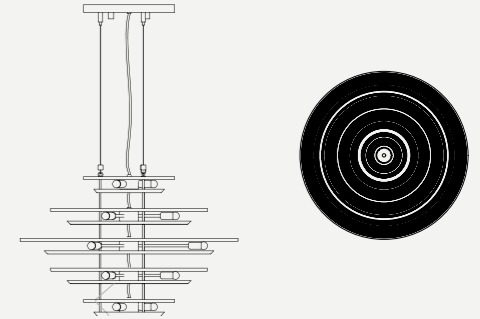

BULBS

15 x G9 LED bulbs, 4W Power, 3000K Colour Temperature, Non Dimmable
(bulbs not included for North America)