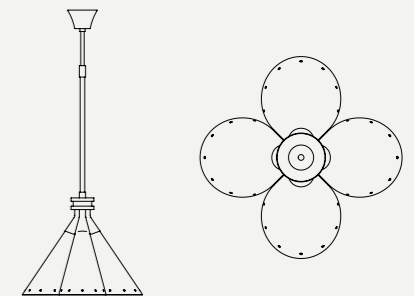

BRUBECK SPIRAL SUSPENSION LAMP

SEE PRODUCT AT PAGE 26

DIMENSIONS

HEIGHT: 105.12" | 267 cm
DIAM.: 59.06" | 150 cm
CORD HEIGHT: (adjustable)

WEIGHT

APPROX.: 190 kg | 418 lbs

STANDARD FINISHES

BODY: Gold Plated

DIMENSIONS

HEIGHT: 15.5" | 39 cm
DIAM.: 1.6" | 40 cm
POLE HEIGHT: 39.4" | 100 cm (adjustable)

WEIGHT

APPROX.: 3,3 kg | 7.2 lbs

STANDARD FINISHES

BODY: Gold Plated
SHADE: Glossy White

BULBS

4 x E27 Bulbs (included)
max 40W per bulb (E26 for USA not included)

IKE SUSPENSION LAMP

SEE PRODUCT AT PAGE 52

DIMENSIONS

HEIGHT: 15" | 38 cm
DIAM.: 23.6" | 60 cm
CORD HEIGHT: 39.4" | 100cm (adjustable)

WEIGHT

APPROX.: 9,5 kg | 21 lbs

STANDARD FINISHES

BODY: Gold Plated
SHADE: Gold Plated & Glossy Black