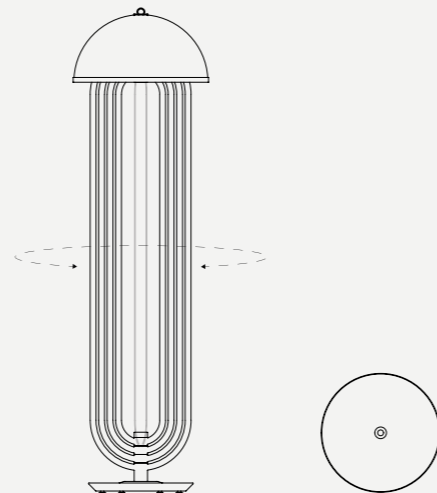

HEIGHT: 66.9" | 170 cm
DIAM.: 19.7" | 50 cm

WEIGHT

APPROX.: 23 kg | 50 lbs

STANDARD FINISHES

BODY: Gold Plated and White Matte
SHADE: White Matte and Gold Powder Paint (Inside)
BASE: White Glossy

BULBS

4 x G9 Bulbs (included) (for USA not included) max 40W per bulb

AMY TABLE LAMP

SEE PRODUCT AT PAGE 120

DIMENSIONS

HEIGHT: 21.6" | 55 cm
WIDTH: 7.8" | 20 cm
LENGTH: 11.8" | 30 cm

WEIGHT

APPROX.: 2,5 kg | 5.5 lbs

STANDARD FINISHES

BODY: Glossy Black and Gold Plated
SHADE: Glossy Black and Gold Powder Paint (inside)