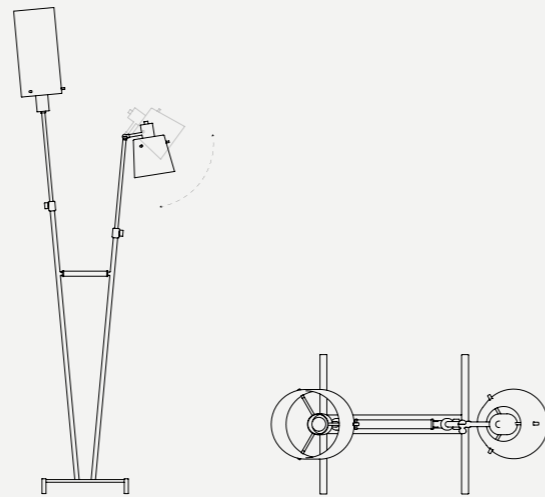

PASTORIUS FLOOR LAMP

SEE PRODUCT AT PAGE 106

DIMENSIONS

HEIGHT: 70.1" | 178 cm
WIDTH: 24.4" | 62 cm
LENGTH: 11.8" | 30 cm

WEIGHT

APPROX.: 6 kg | 13.2 lbs

STANDARD FINISHES

BODY: Nickel Plated
SHADE: Black Matte and Glossy White (inside) | Acrylic

BULBS

2 x E27 Bulbs (included) (E26 for USA not included) max 40W per bulb

SCOFIELD FLOOR LAMP

SEE PRODUCT AT PAGE 107

DIMENSIONS

HEIGHT: 72.1" | 182 cm
DIAM.: 14.1" | 36 cm

WEIGHT

APPROX.: 12 kg | 26.5 lbs

STANDARD FINISHES

BODY: Nickel Plated
SHADE: White Matte and Nickel Plated
BASE: White Glossy
WIRE: White

BULBS

3 X GU10 bulbs (included) max 40W per bulb

SIMONE FLOOR LAMP

SEE PRODUCT AT PAGE 108

DIMENSIONS

HEIGHT: 70.9" | 180 cm
WIDTH: 51.2" | 130 cm
LENGTH: 39.4" | 100 cm

WEIGHT

APPROX.: 15 kg | 33 lbs

STANDARD FINISHES

BODY: Nickel Plated
SHADE: Glossy White
BASE: Red