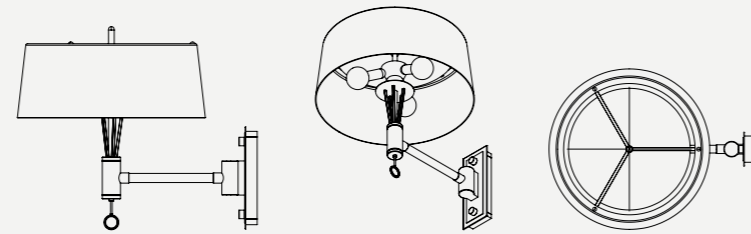

HEIGHT: 13.8" | 35 cm
WIDTH: 13" | 33cm
LENGTH: 16.5" | 42 cm

WEIGHT

APPROX.: 6 kg | 13.2 lbs

STANDARD FINISHES

BODY: Black Matte and Gold Plated
SHADE: Black Matte and Gold Powder Paint (inside)

BULBS

3 x E14 Bulbs (included) (E12 for USA not included) max 40W per bulb