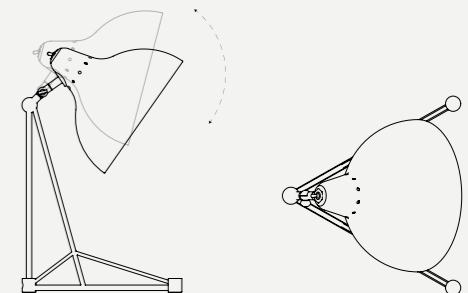

BULBS

1 x E27 Bulb (included) (E26 for USA not included) max 40W per bulb

DONNA TABLE LAMP

SEE PRODUCT AT PAGE 134

DIMENSIONS

HEIGHT: 27.6" | 70 cm
DIAM.: 9.8" | 25 cm

WEIGHT

APPROX.: 20 kg | 44 lbs

STANDARD FINISHES

BODY: Gold Plated and Estremoz Marble
SHADE: Gold Plated

BULBS

6 X G9 LED bulbs (included), 4W Power, 3000K Color Temperature, Non Dimmable (bulbs not included for North America)