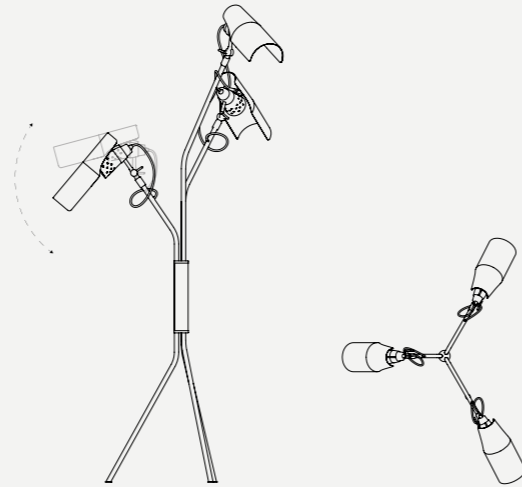

JACKSON FLOOR LAMP

SEE PRODUCT AT PAGE 100

DIMENSIONS

HEIGHT: 70.8" | 180 cm
WIDTH: 31.4" | 80 cm
DEPTH: 31.4" | 80 cm

WEIGHT

APPROX.: 12 kg | 26.5 lbs

STANDARD FINISHES

BODY: Black Matte and Gold Plated
SHADE: Black Matte and Gold Plated
WIRE: Red

BULBS

3x GU10 Bulbs (included) (for USA not included) max 40W per bulb

JANIS FLOOR LAMP

SEE PRODUCT AT PAGE 101

DIMENSIONS

HEIGHT: 66.9" | 170 cm
DIAM.: 16.5" | 42 cm

WEIGHT

APPROX.: 25 kg | 55.1 lbs

STANDARD FINISHES

BODY: Gold Plated