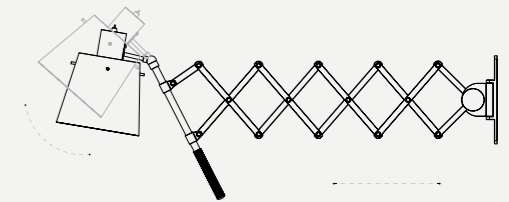

BULBS

1 x E27 Bulb (included) (E26 for USA not included) max 40W per bulb