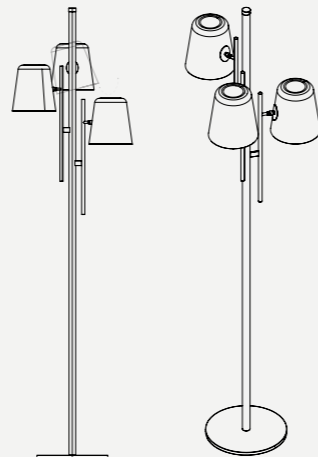

BOTTI FLOOR LAMP

SEE PRODUCT AT PAGE 83

DIMENSIONS

HEIGHT: 70.9" | 180 cm
DIAM.: 24.8" | 63 cm

WEIGHT

APPROX.: 18 kg | 39.7 lbs

STANDARD FINISHES

BODY: Gold Plated
BASE: Gold Plated and White Glossy

STANDARD FINISHES

BODY: Gold Plated
BASE: Black Matte

BULBS

6 x E27 Bulbs (included) (E26 for USA not included) max 40W per bulb

COLE FLOOR LAMP

SEE PRODUCT AT PAGE 86

DIMENSIONS

HEIGHT: 76" | 193 cm
WIDTH: 17.7" | 45 cm
DIAM.: 13.8" | 35 cm

WEIGHT

APPROX.: 13 kg | 28.7 lbs

STANDARD FINISHES

BODY: Nickel Plated
SHADE: Glossy Black and White Matte (inside)

BULBS

3 x E27 Bulbs (included) (E26 for USA not included) max 40W per bulb

The light intensity of the lamps can be dimmed | The standard color of the switches can be black or white

MAKE IT YOUR OWN - CUSTOMIZE YOUR FAVORITE LIGHTING DESIGN
See our materials & finishes at page 154

COLEMAN FLOOR LAMP

SEE PRODUCT AT PAGE 87

DIMENSIONS

HEIGHT: 70.5" | 179 cm
DIAM.: 18" | 45 cm

WEIGHT

APPROX.: 5 kg | 11 lbs