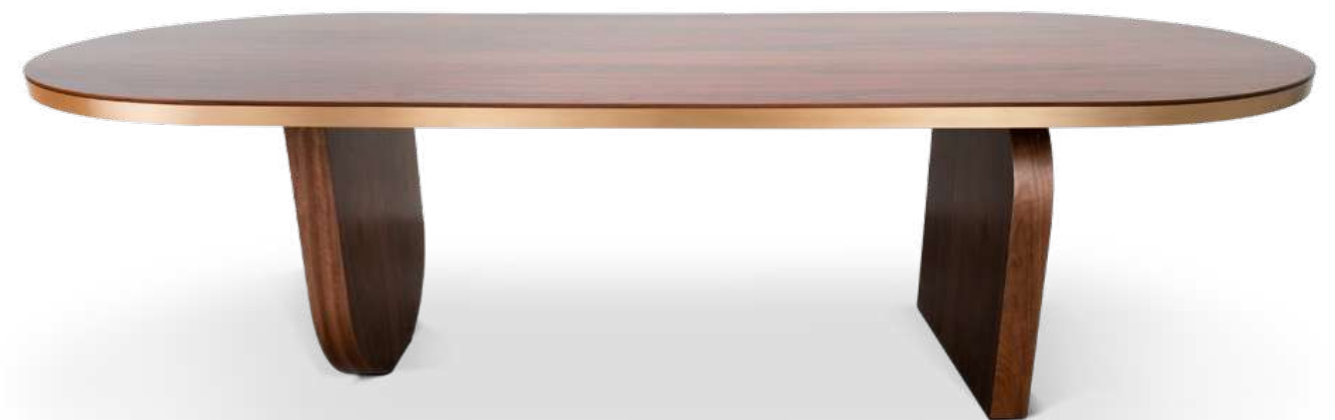

STUDIOPEPE.

EZRA DINING TABLE

DIMENSIONS: L 250 cm | 98,43 in | W 100 cm | 39,37 in | H 75 cm | 29,52 in

MATERIALS: Solid Wood Walnut and Aged Brass

The Ezra Dining Table might be one of the most unique pieces in Studiopepe's collection for Essential Home. Inspired by the beautiful architectural lines of the iconic Italian scenario, the mid-century modern dining table was drawn from a combination of straight lines and circumferences, redefining the limits of physics and opening the world's design horizon.

[VIEW MORE](#)