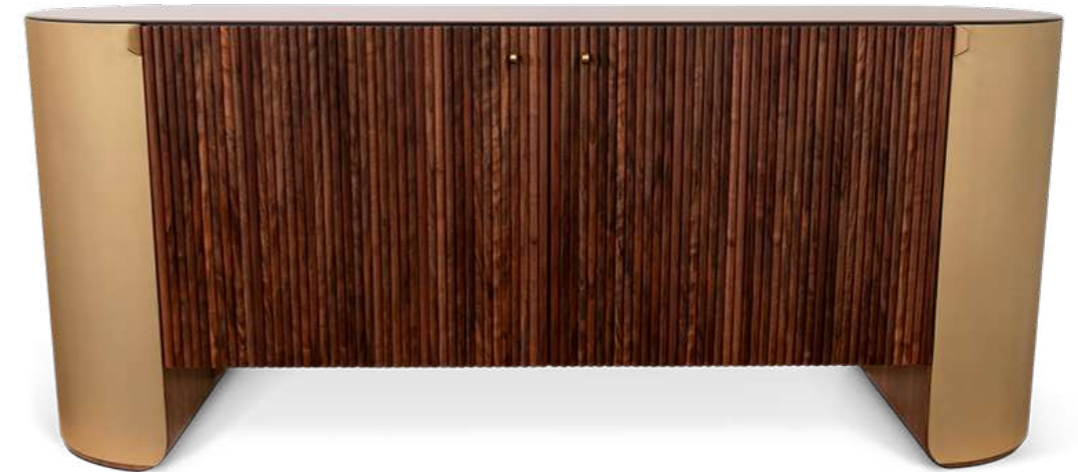

STUDIOPEPE.

DUNCAN SIDEBOARD

DIMENSIONS: L 182 cm | 71,65 in | W 51 cm | 20,08 in | H 81 cm | 31,89 in

MATERIALS: Rose mirror on top; Solid Wood Walnut and Aged Brass;
Structure inside: Aged Brass

Mid-century style meets Italian excellence in a sideboard that defies the rules of design. Beauty and craftsmanship come together to provide you with a piece that will bring the 60s charm to the present.

[VIEW MORE](#)