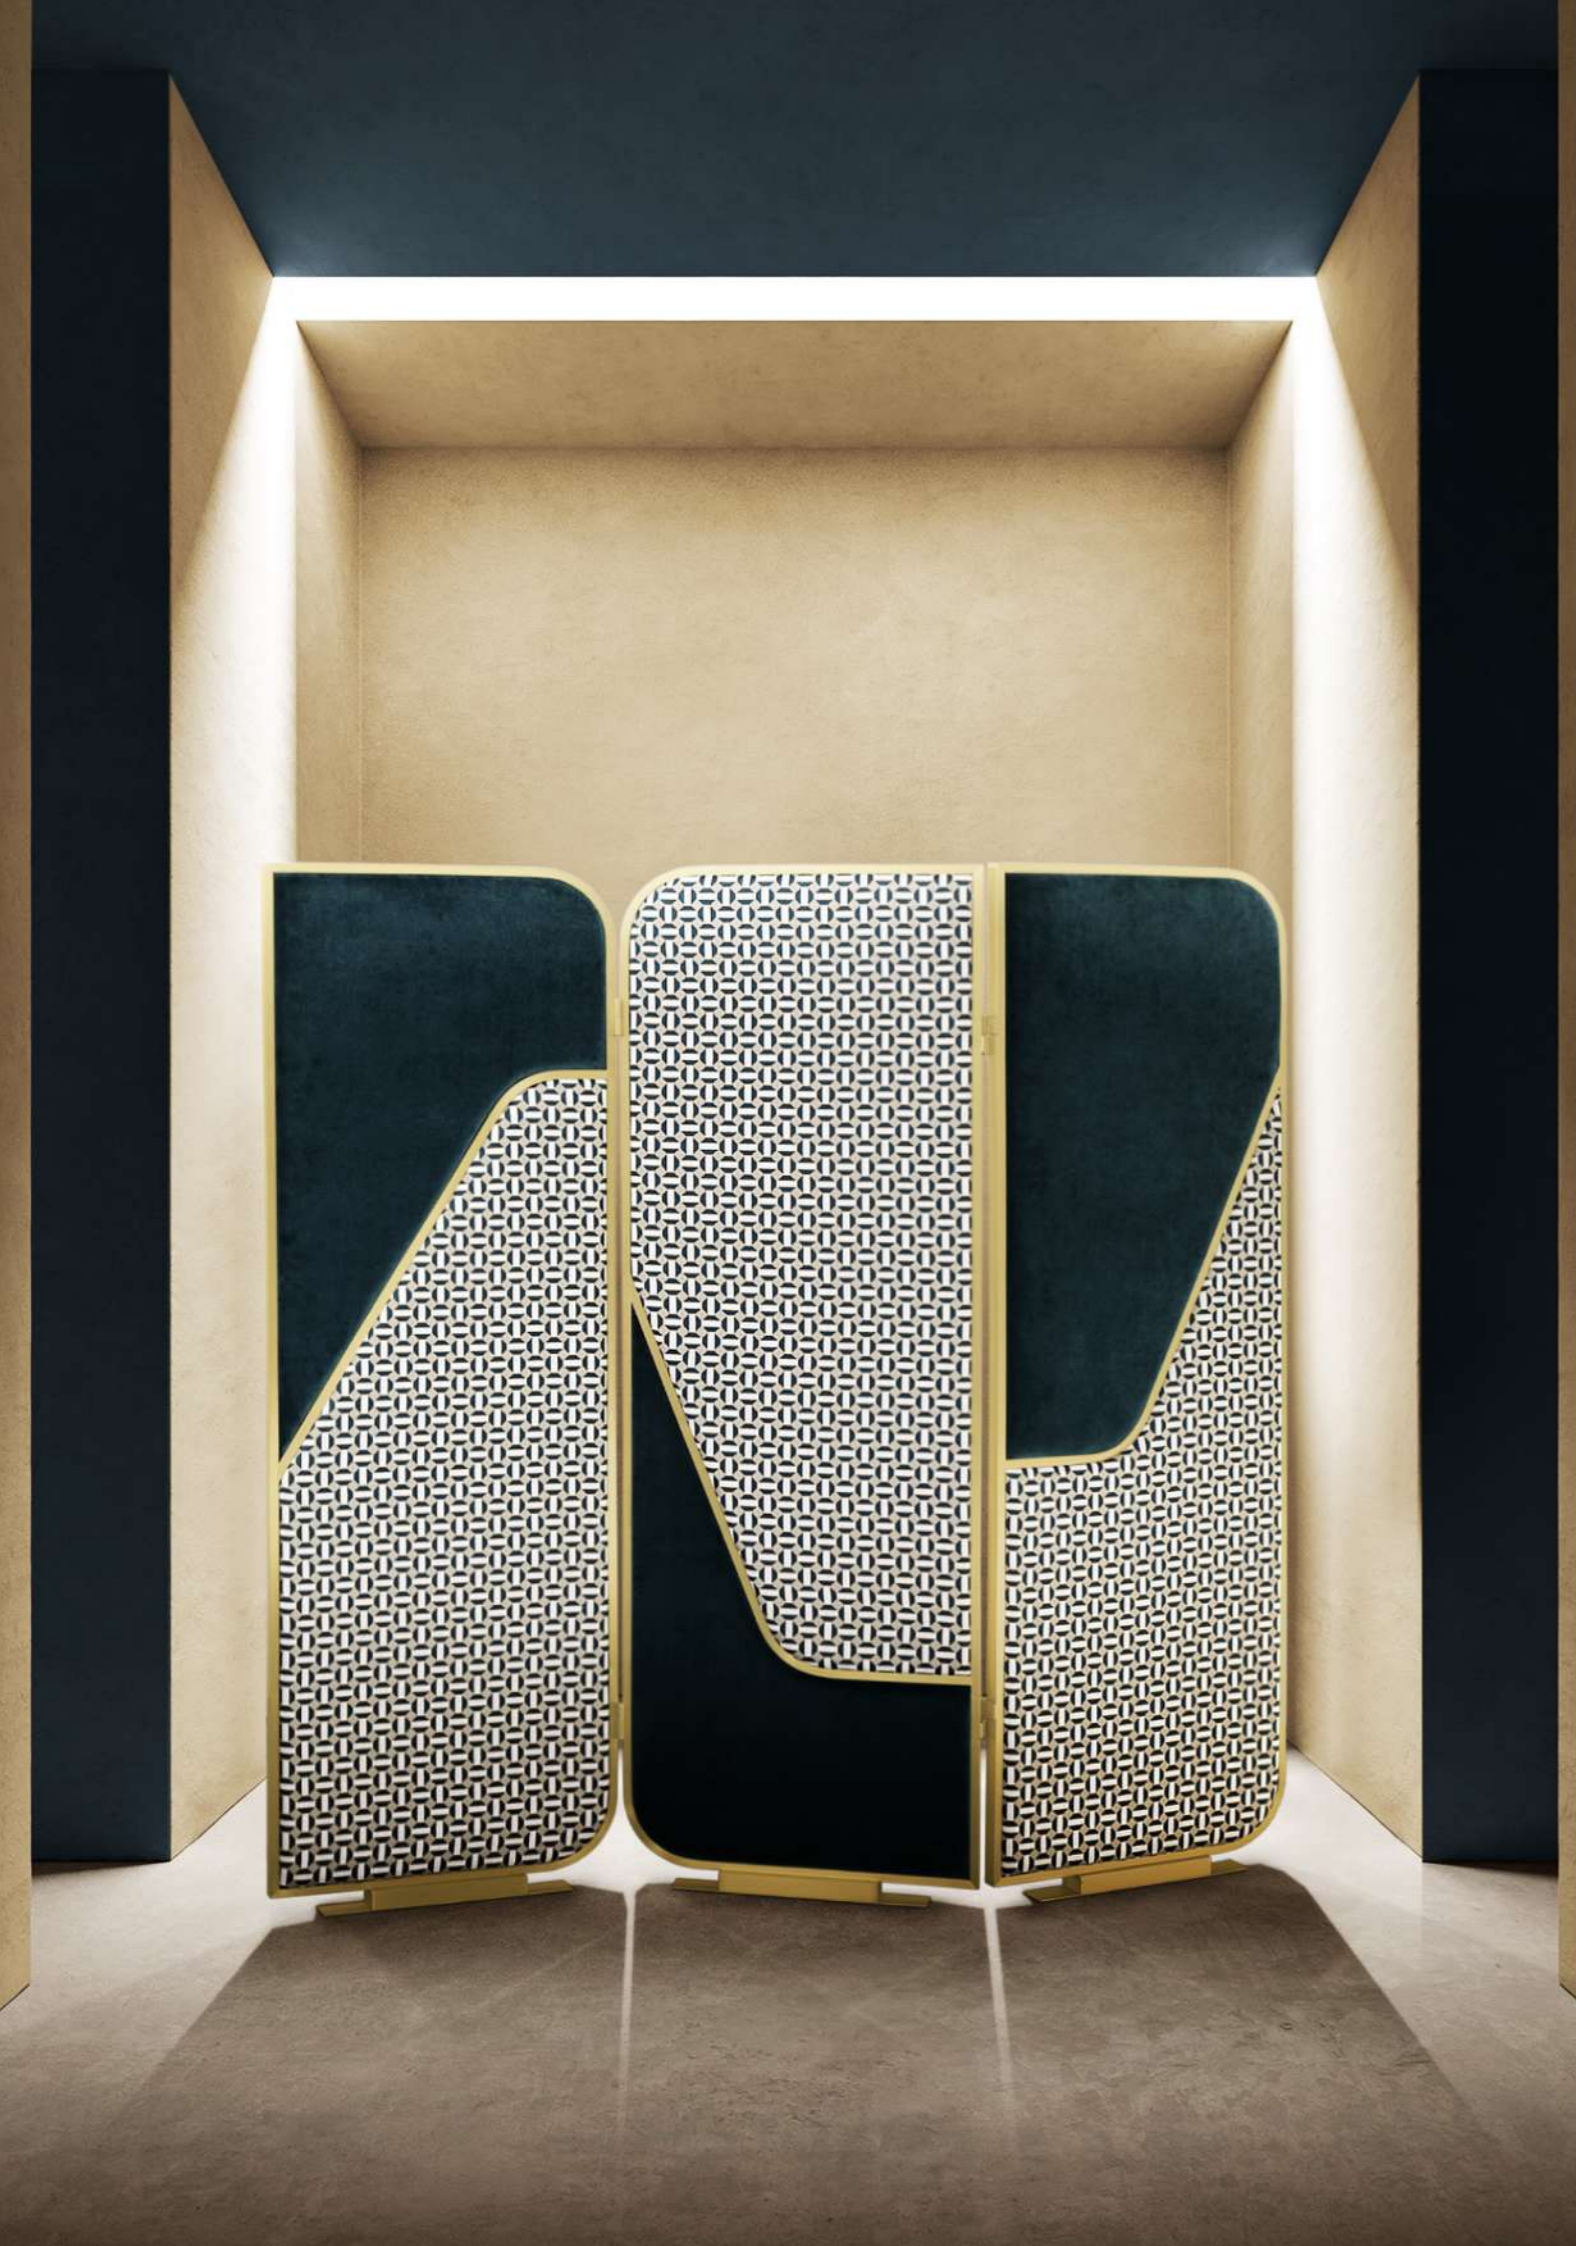

Carlo Donati Studio

GIULIETTA SCREEN

DIMENSIONS: L 175 cm | 68,89 in | W 5 cm | 1,96 in | H 172 cm | 67,71 in

MATERIALS: Body: Brushed Brass; Cover: Essential Home textile

The precious crossing curved brass frame of this beautiful screen, named after Giulietta Masina, creates an elegant dialogue with the upholstery - deep yellow or peacock velvet combined with a fifties' taste fabric.

The interesting octagonal patterns rediscover the taste for decoration, a detail that is very typical of the modernist design concept.

[VIEW MORE](#)