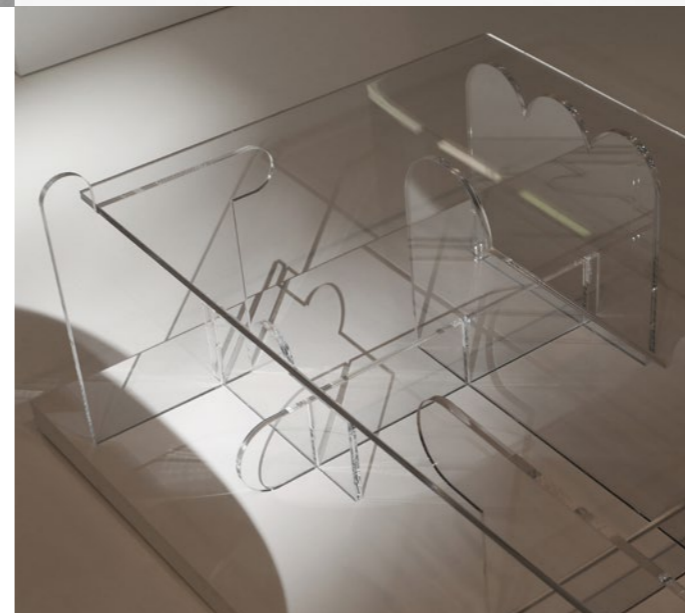

SO TABLE

SO TABLE is a beautiful piece of furniture that suits most surroundings, with its simple, yet complex design. The name SO, means layers in Japanese and refers to the years and time held in the Travertine table top and the different layers in the soft rounded frame made in Lime wood.

Dimensions: L100 x W80 x H36.5 cm
Package Size: 109 x 53 x 98.5 cm
Weight: 65 kg
Material: Premium grade vein cut Travertine table top and Lime wood frame.

PERSPECTIVE TABLE

PERSPECTIVE TABLE is a sculptural masterpiece that fuses light and the lines of structure in a perfect blend.

Dimensions: Full-length 112 cm x Full-width 61.5 cm x Full-height 39.5 cm, Plate height 30 cm
Package Size: 120 x 65 x 15 cm
Material: Clear acrylic

Design by
Morgan
Spaulding

Morgan Spaulding and his Phaedo design studio is based in New York. In his work he focuses on the creation of objects and spaces with intention and purpose.