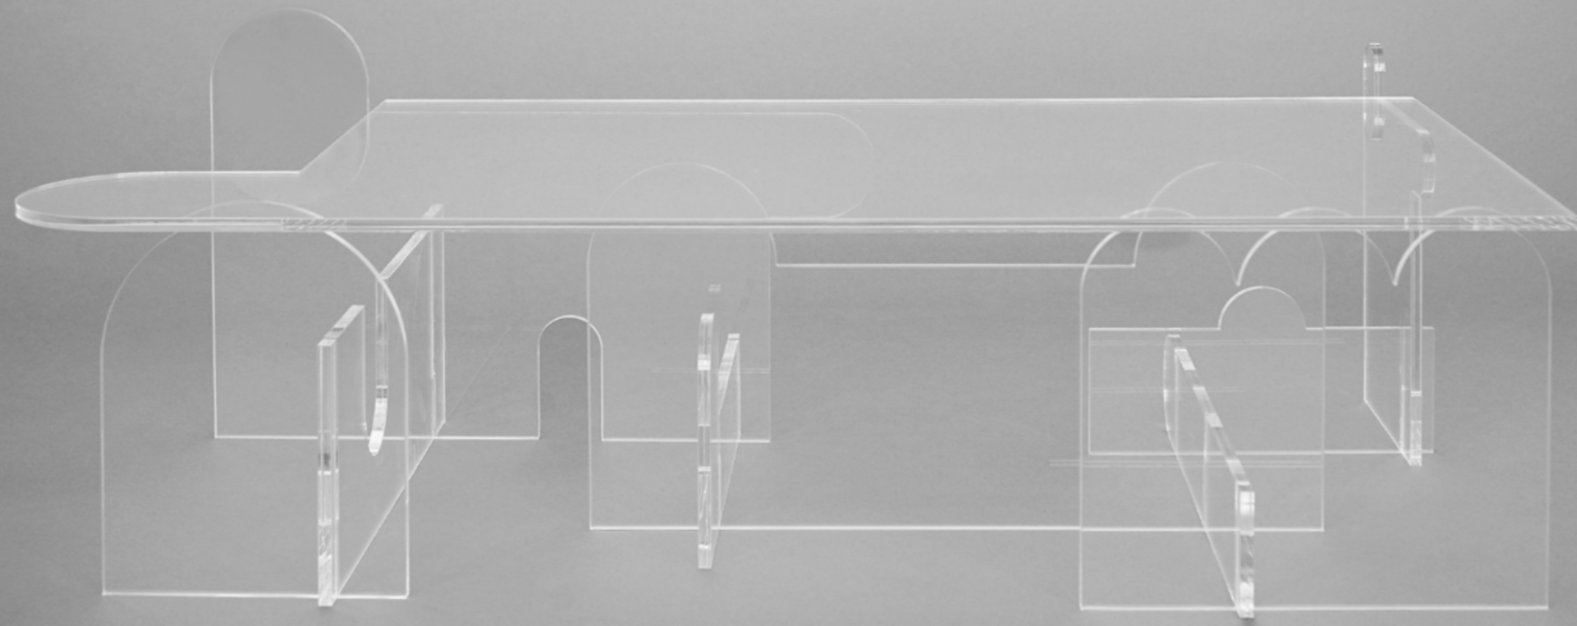

EO

NEW LIVING

Design by Tsukasa Goto

Tsukasa is a Japanese artist based in Milan. Soon after his graduation in Nagoya he acquired his fame by collaborating with Italian artists such as Luca Pancrazzi, Donata Paruccini and David Chipperfield Architects Milan. He also won the Cristalplant Design Contest with Marco Gazzini in 2011. He ferments his design concepts from the thinnest nuance of everyday life, starting with the natural shapes and colours, and ending with the urban materials and forms.

SO TABLE

SO TABLE is a beautiful piece of furniture that suits most surroundings, with its simple, yet complex design. The name SO, means layers in Japanese and refers to the years and time held in the Travertine table top and the different layers in the soft rounded frame made in Lime wood.

Dimensions: L100 x W80 x H36.5 cm
Package Size: 109 x 53 x 98.5 cm
Weight: 65 kg
Material: Premium grade vein cut Travertine table top and Lime wood frame.

PERSPECTIVE TABLE

PERSPECTIVE TABLE is a sculptural masterpiece that fuses light and the lines of structure in a perfect blend.

Dimensions: Full-length 112 cm x Full-width 61.5 cm x Full-height 39.5 cm, Plate height 30 cm
Package Size: 120 x 65 x 15 cm
Material: Clear acrylic

Design by
Morgan
Spaulding

Morgan Spaulding and his Phaedo design studio is based in New York. In his work he focuses on the creation of objects and spaces with intention and purpose.