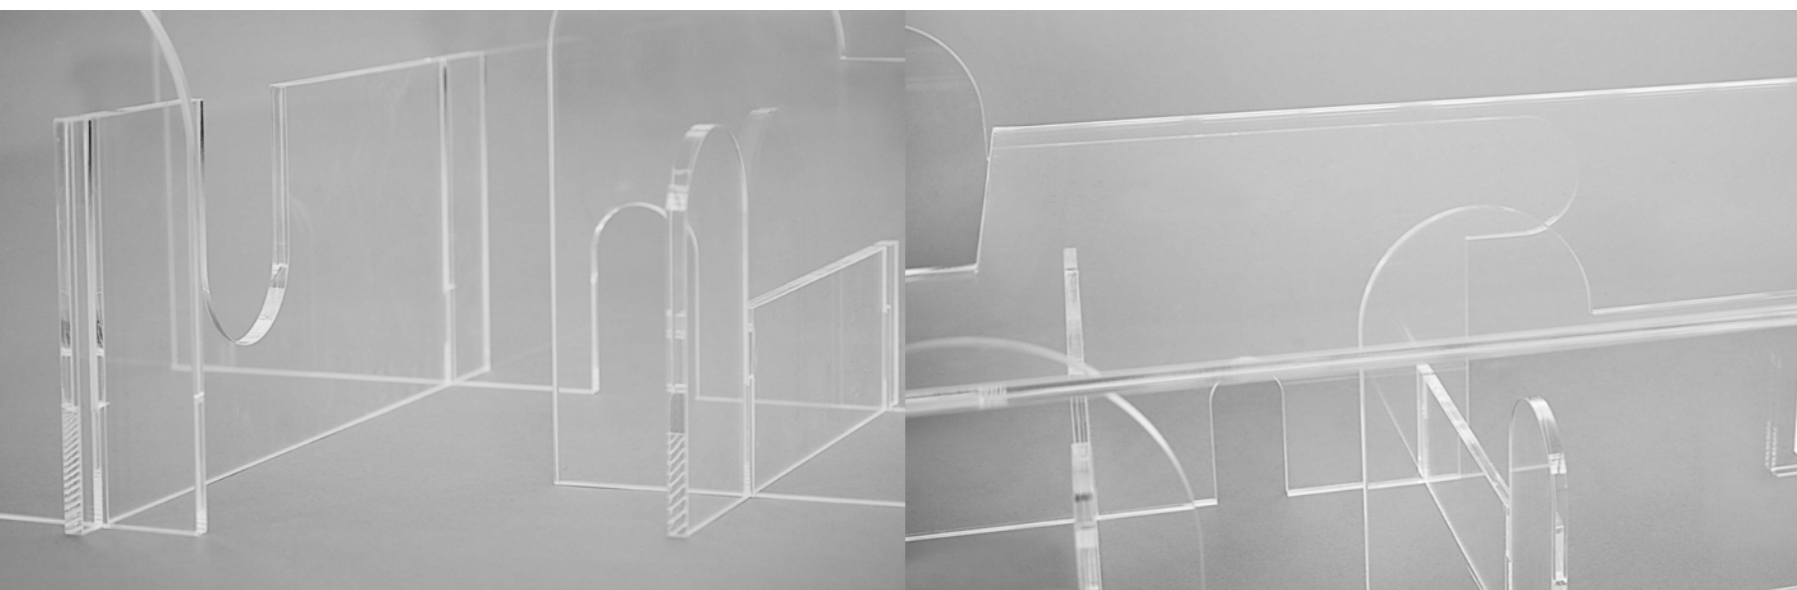

Dimensions: L100 x W80 x H36.5 cm
Package Size: 109 x 53 x 98.5 cm
Weight: 65 kg
Material: Premium grade vein cut Travertine table top and Lime wood frame.

PERSPECTIVE TABLE

PERSPECTIVE TABLE is a sculptural masterpiece that fuses light and the lines of structure in a perfect blend.

Dimensions: Full-length 112 cm x Full-width 61.5 cm x Full-height 39.5 cm, Plate height 30 cm
Package Size: 120 x 65 x 15 cm
Material: Clear acrylic

Design by
Morgan
Spaulding

Morgan Spaulding and his Phaedo design studio is based in New York. In his work he focuses on the creation of objects and spaces with intention and purpose.