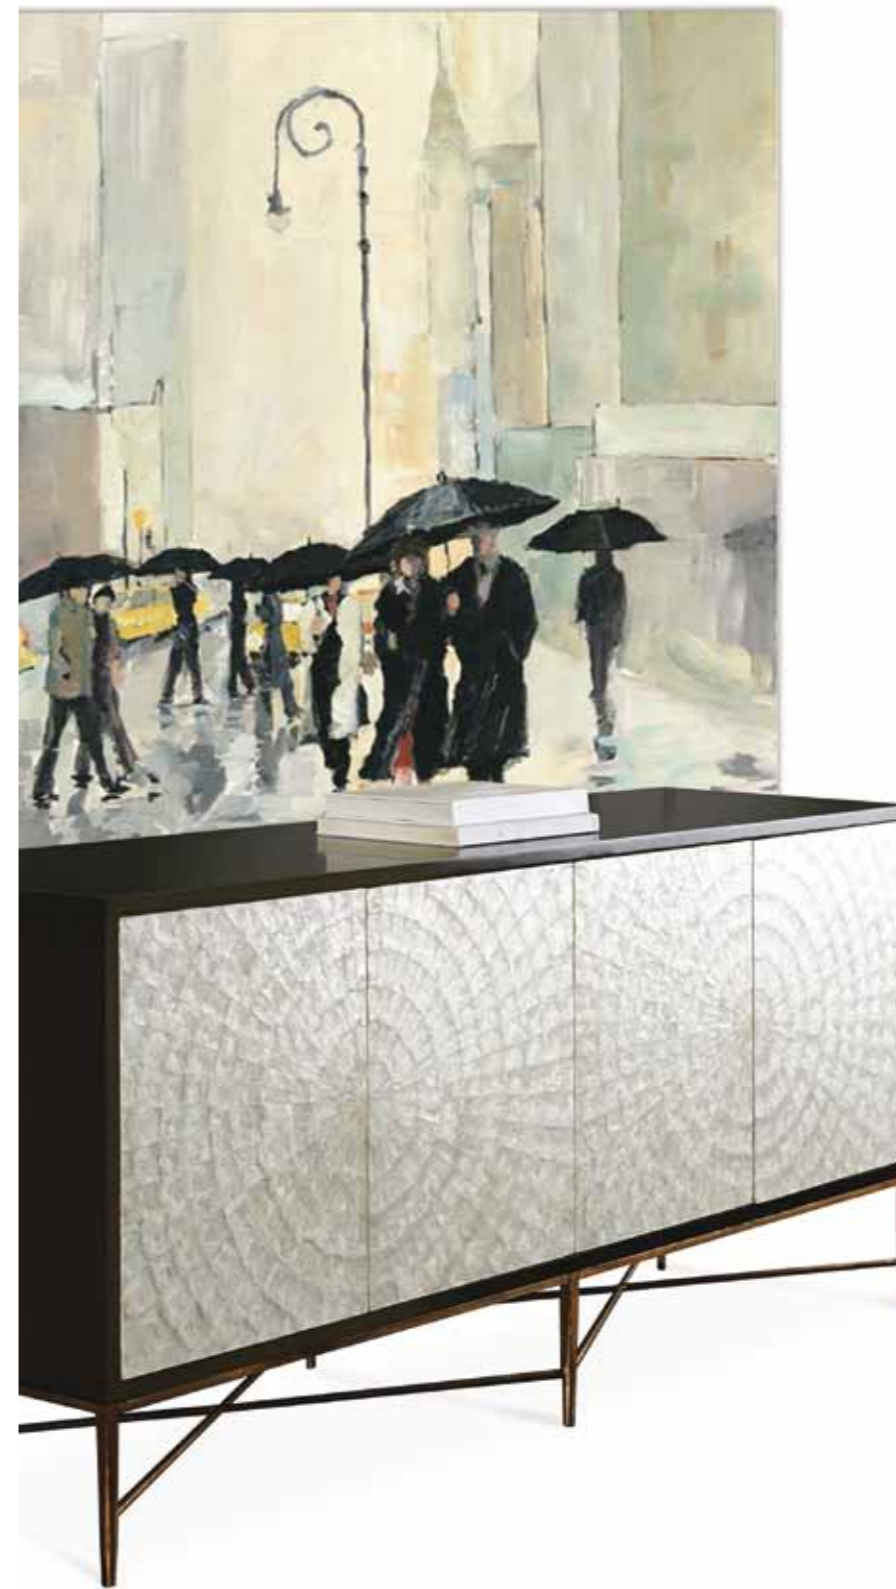

Clothes hanger in silver painted methacrylate.