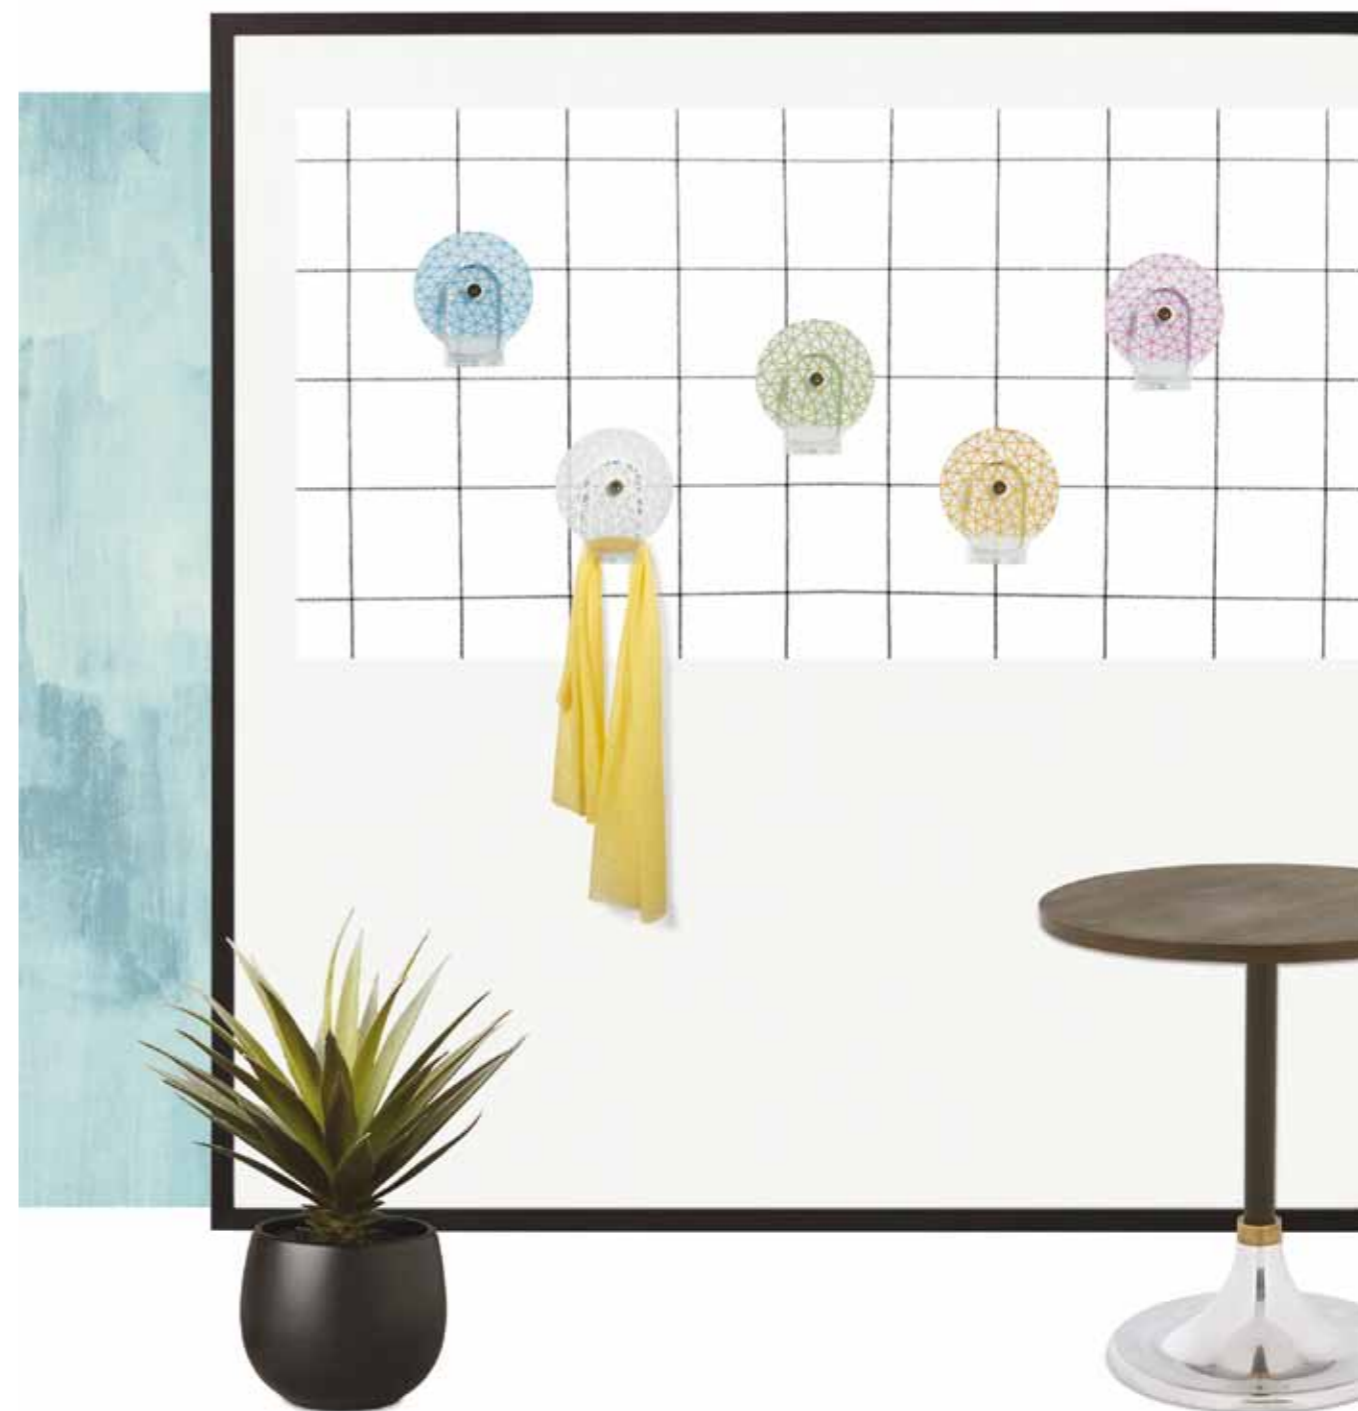

Multipurpose holder in pearl white polypropylene. Details in opaline white metacrylate; white painted metal central pole and MDF base. Also available with yellow, red, blue, grey or multicolor decorative patterns.

Shoe rack in vinyl material with 6 shelves inside. Available with 3 different decorative patterns. Also available with mirror effect front side acrylic surface in silver, gold or bronze. White painted metal details and MDF base. The product must be fixed on the wall.

Shoe rack with 10 drawers in pearl white polipropylene. Top, bottom and details in white painted metal. Also available with black plastic wheels.

Mensola in metacrilato satinato con supporti per fissaggio in metallo cromato.

comma

Appendiabiti in metacrilato satinato oppure in metacrilato trasparente con decoro nei colori verde, giallo, rosso, blu o bianco.

Clothes hanger in opaline white methacrylate or in transparent methacrylate with green, yellow, red blue or white decorative patterns.