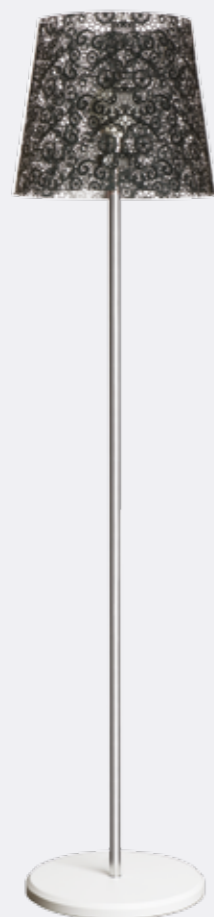

PIXI

design by UTE

CL 1543

Lampada da terra con paralume conico in policarbonato trasparente, decorato con texture Pizzo nei colori: nero, bianco e rosso.

Polycarbonate floor lamp with conical lampshade. Texture available in: black, white and red.

05 10 51

ø 40 cm

H 183 cm

Attacco E 27.
Lampadine 1 x 70 W max - E27 HGS

E27 screw.
Bulbs: 1 x 70 w max - E27 HGS