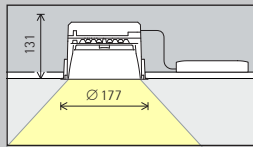

Iku Recessed luminaires

Size

Size 5

LED module
Maximum value at 4000K CRI 82

28.7W/4860lm	17.7W/2577lm

Light colour

2700K CRI 92	3500K CRI 92	Tunable white
3000K CRI 82 **	4000K CRI 82	
3000K CRI 92	4000K CRI 92	
3000K CRI 97 ***		

Light distribution

Downlights		Lens wallwashers		Downlights		Downlights oval flood	
	Wide flood		Wallwash		Wide flood		Oval flood
	Extra wide flood	Double wallwashers			Extra wide flood	Lens wallwashers	
Downlights oval flood			Double wallwash				
	Oval flood						Wallwash

Control

	Switchable		DALI
	DALI		Casambi Bluetooth
	Casambi Bluetooth		

Colour (anti-glare cone)

	Silver		Silver
	Black		Black

Accessories

	Concrete mounting enclosure		Spacer plate		Compensation set
	Mounting ring		Mounting plate for panelled ceilings		Cover ring