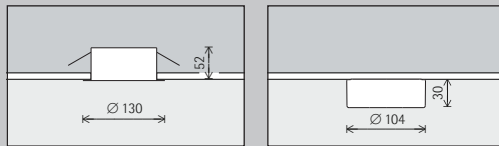

ERCO singlets

1-circuit ✓ Switchable ✓ Phase dimmable ✓ Casambi Bluetooth ✓ Zigbee	DALI ✓ DALI

White	10,000 colours *
Black