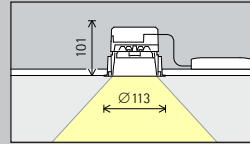

Size 3

LED module
Maximum value at 4000K CRI 82

3.1W/529lm

8.8W/1492lm

Light colour

	2700K CRI 92		3500K CRI 92
	3000K CRI 82 **		4000K CRI 82
	3000K CRI 92		4000K CRI 92
	3000K CRI 97 ***		

	2700K CRI 92		3500K CRI 92
	3000K CRI 82 **		4000K CRI 82
	3000K CRI 92		4000K CRI 92
	3000K CRI 97 ***		

Light distribution

Downlights		Downlights oval flood	
	Wide flood		Oval flood
	Extra wide flood		Lens wallwashers
			Wallwash

Downlights		Downlights oval flood	
	Wide flood		Oval flood
	Extra wide flood		Lens wallwashers
			Wallwash

Control

	Switchable
	DALI
	Casambi Bluetooth

	Switchable
	DALI
	Casambi Bluetooth

Colour (anti-glare cone)

	Silver
	Black

	Silver
	Black

Accessories

	Concrete mounting enclosure		Spacer plate		Compensation set
	Mounting ring		Mounting plate for panelled ceilings		Cover ring