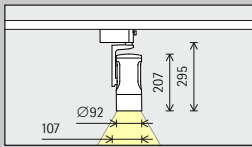

Accessory

	Lenses		Lens Units		Snoot
	Filter		Honeycomb louvre		Barn doors

M
 Ø 92mm

14W/1848lm	4.2W/467lm (Narrow spot)
21.4W/2598lm	

	2700K CRI 92		3500K CRI 92
	3000K CRI 92		4000K CRI 82
	3000K CRI 97		4000K CRI 92