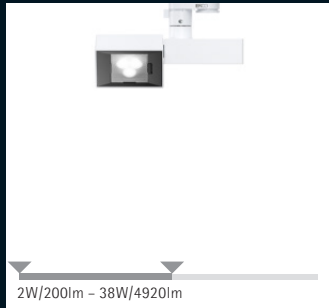

Opton

RGBW available

Flat luminaire design for low rooms

Two wattages per size

Shop