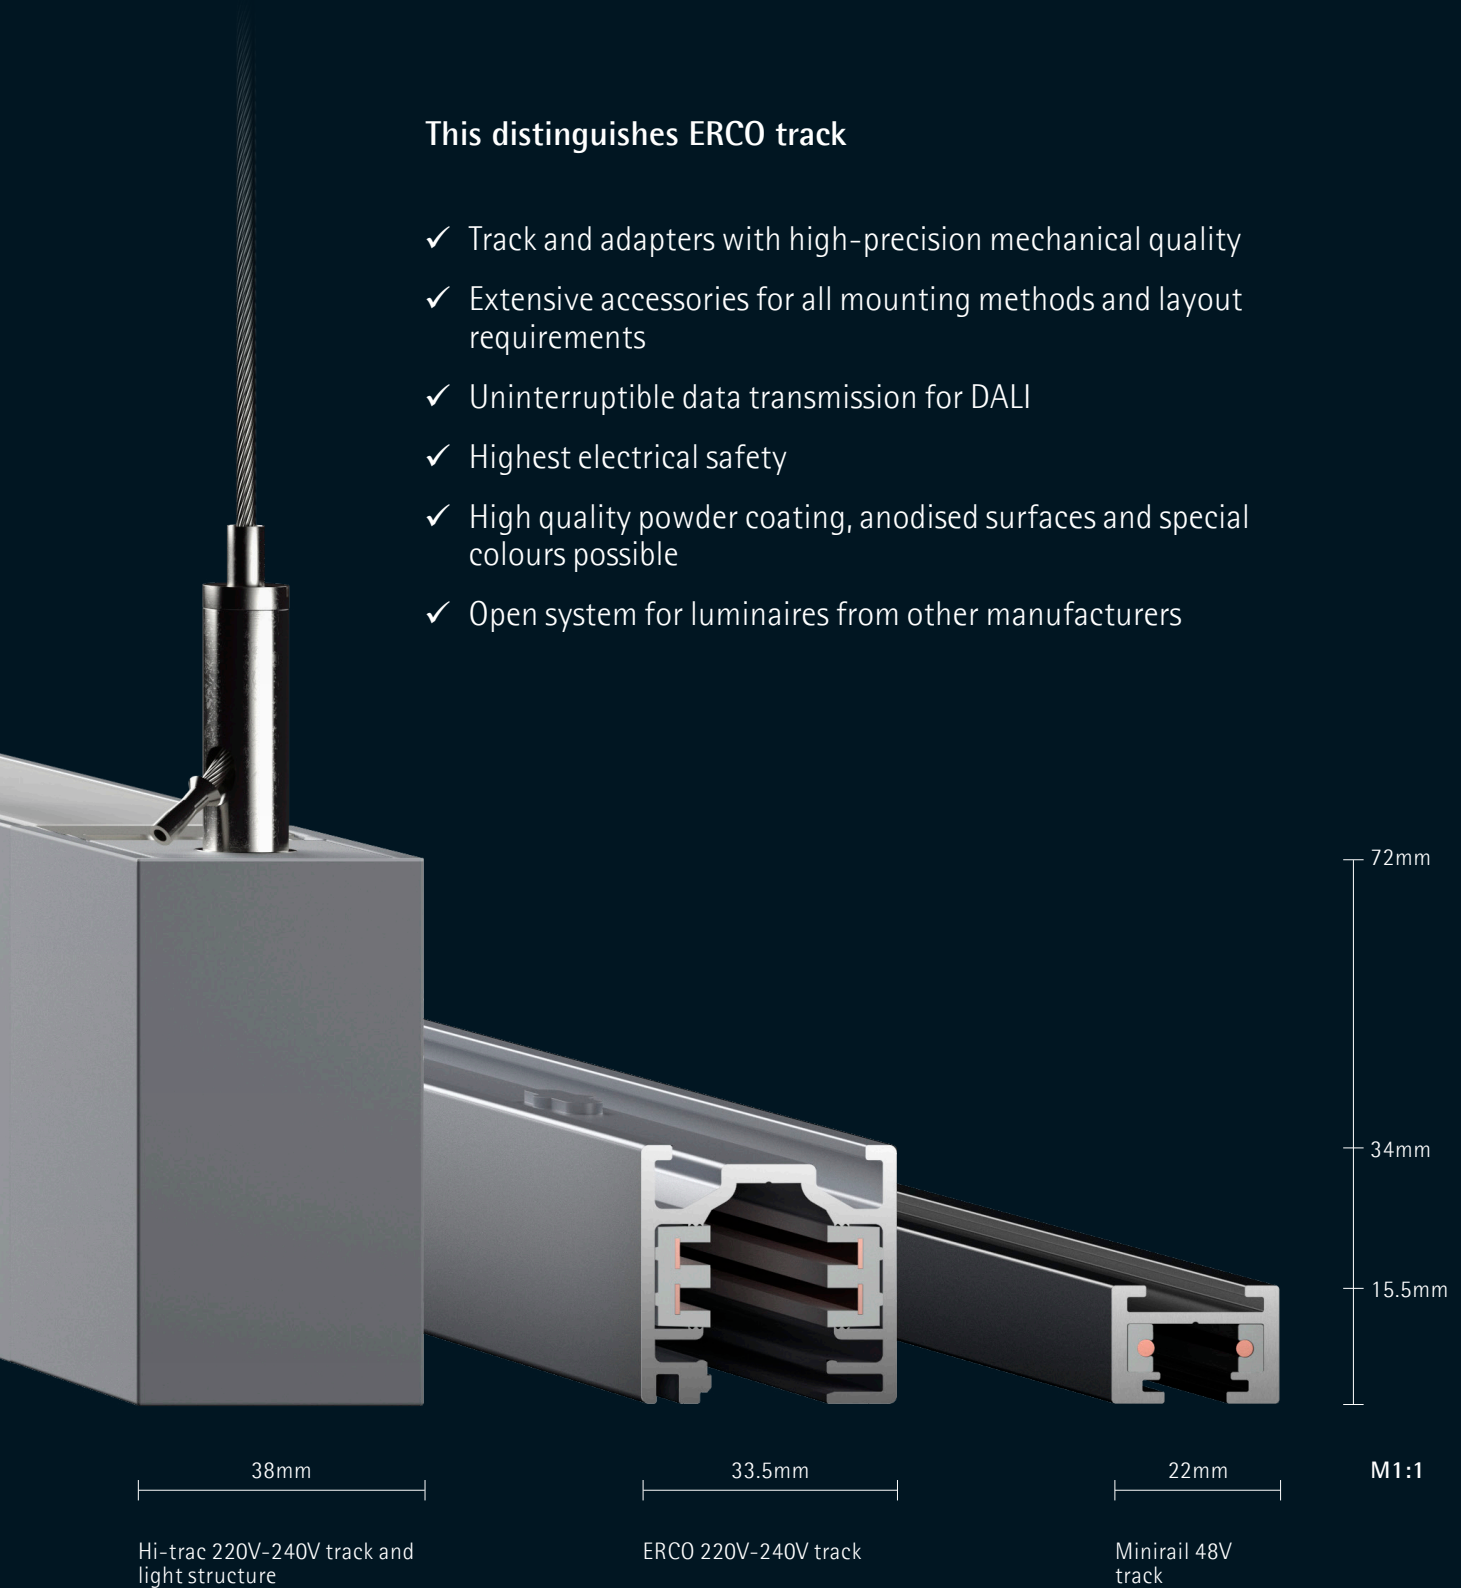

Iku
www.erco.com/iku

Skim
www.erco.com/skim

ERCO track

Proven system with expanding possibilities

This distinguishes ERCO track

- ✓ Track and adapters with high-precision mechanical quality
- ✓ Extensive accessories for all mounting methods and layout requirements
- ✓ Uninterruptible data transmission for DALI
- ✓ Highest electrical safety
- ✓ High quality powder coating, anodised surfaces and special colours possible
- ✓ Open system for luminaires from other manufacturers