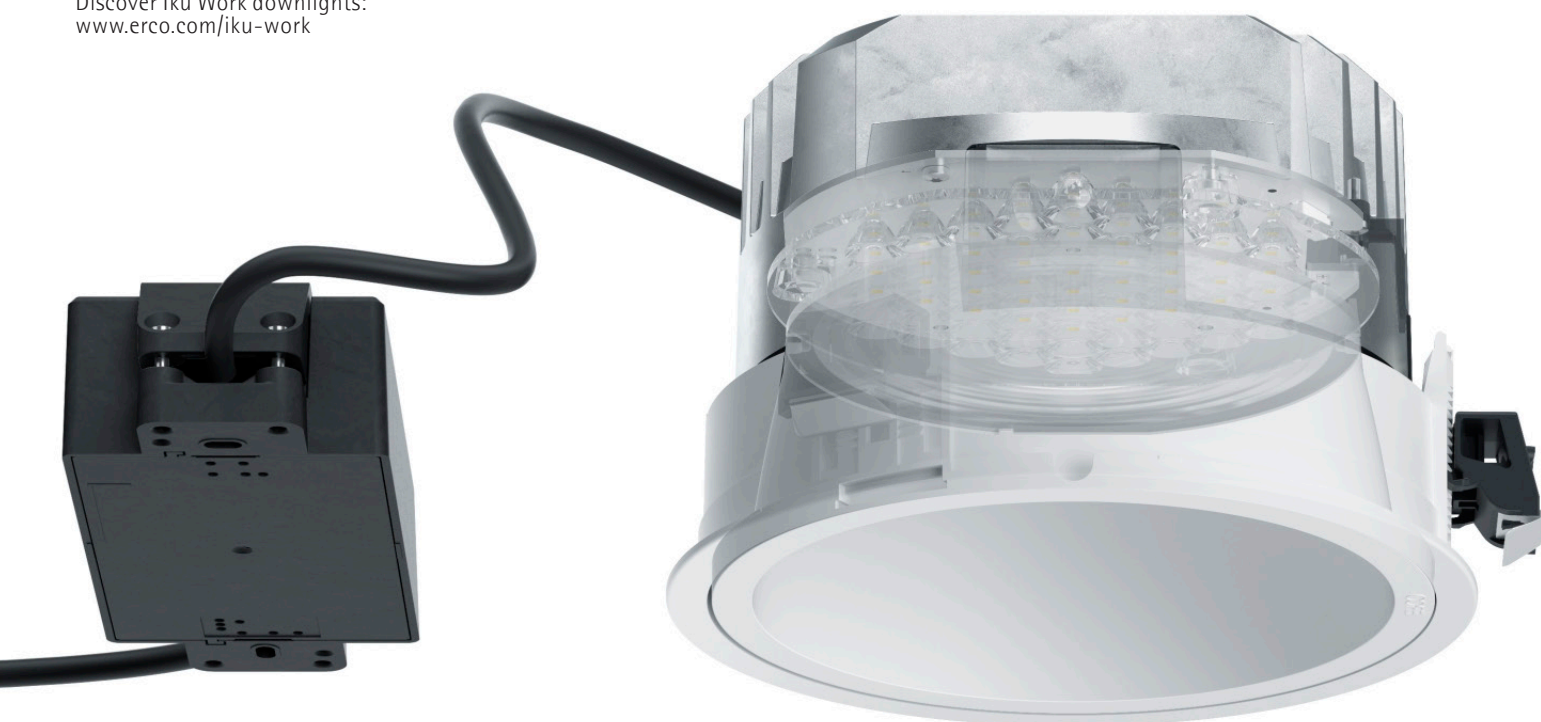

Iku Work

Efficient, economical and standard-compliant with EN12464

Iku Work was developed as part of lighting design that follows the principles of Human Centric Lighting. With special light distributions and high visual comfort, Iku Work is the perfect downlight for illuminating office workplaces.

Discover Iku Work downlights:
www.erco.com/iku-work

Downlights

- Wide flood approx. 60°
- Oval wide flood approx. 60° x 80°

DALI control

- Convenient and proven light control for your office: compatible with all DALI devices and other DALI luminaires

UGR < 19

Standard-compliant office lighting

- EN12464: Iku Work meets the requirements for standard-compliant office workplace lighting
- UGR < 19: developed with the specifications of good glare control and high visual comfort
- High uniformity and good facial recognition

60°

60° x 80°

Suitable light distributions for office workplaces:

- Wide flood approx. 60° for uniform planar lighting
- Oval wide flood approx. 60° x 80°, ideal for office workstations arranged in rows