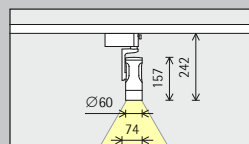

S
Ø 60mm

LED module
Maximum value at 4000K CRI 82

2W/264lm	3.1W/371lm (Narrow spot)
3.1W/371lm	

8W/1056lm	3.1W/371lm (Narrow spot)
12.2W/1485lm	

Light colour

	2700K CRI 92		3500K CRI 92
	3000K CRI 92		4000K CRI 82
	3000K CRI 97		4000K CRI 92

	2700K CRI 92		3500K CRI 92
	3000K CRI 92		4000K CRI 82
	3000K CRI 97		4000K CRI 92

Light distribution

Spotlights		Floodlights	
	Narrow spot		Wide flood
	Spot		Extra wide flood
	Flood		Oval flood
Zoom spotlights		Lens wallwashers	
	Zoom spot		Wallwash
	Zoom oval		

Spotlights		Floodlights	
	Narrow spot		Wide flood
	Spot		Extra wide flood
	Flood		Oval flood
Zoom spotlights		Oval wide flood	
	Zoom spot	Lens wallwashers	
	Zoom oval		Wallwash
Contour spotlights			
	Narrow framing		
	Wide framing		

Control

	Switchable		DALI
	Phase dimmable + On-board Dim		

	Switchable		DALI
	Phase dimmable + On-board Dim		

Colour (housing)

	White		Silver
	Black		10,000 colours *

	White		Silver
	Black		10,000 colours *

Accessory

	Lenses		Lens Units		Snoot
	Filter		Honeycomb louvre		Barn doors