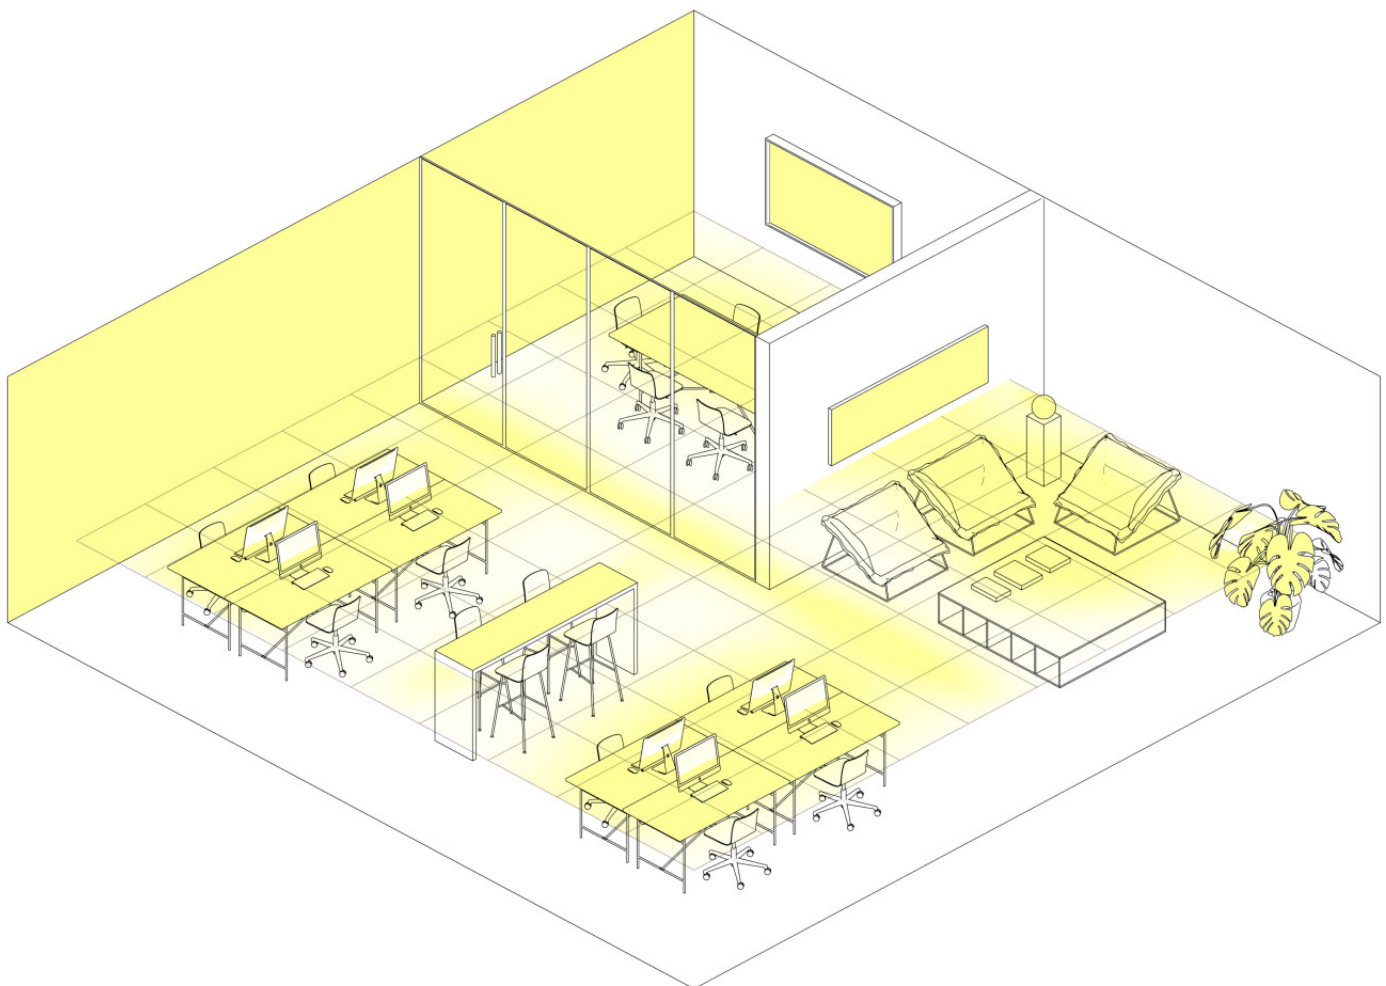

Criteria for good light in offices

- ✓ **Architecture**
Wallwashing for a wide spatial impression and pleasant vertical contrasts
- ✓ **Activity**
High visual comfort for concentrated work and good communication
- ✓ **Atmosphere**
Adjust the mood to the situation with light scenes