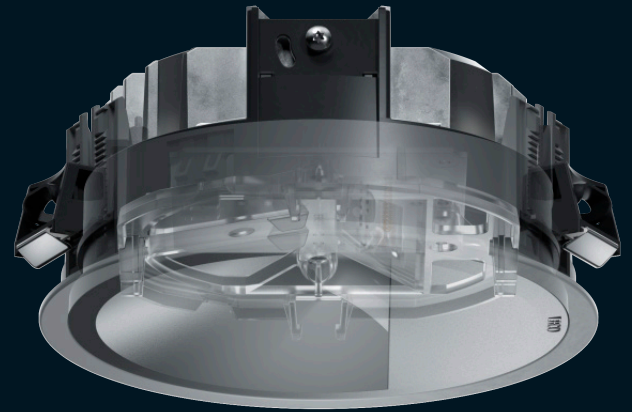

Always the right light distribution:

- General lighting with wide flood approx. 60° or extra wide flood approx. 85°
- Oval flood approx. 20° x 60°, ideal for corridors and circulation areas
- Wallwashers for a high impression of brightness in the room and perfect orientation
- Double wallwashers for the effective illumination of corridors

6 spectra and tunable white for Human Centric Lighting

- 6 white light colours
- Tunable white from 2700K to 6500K for downlights and lens wallwashers
- Human Centric Lighting: adjustment of the light colour to daylight

Perfect dimming

- Dimming down to 0.1%
- Flicker-free light for video calls and film recordings

Configure Iku for your project now:

www.erco.com/iku