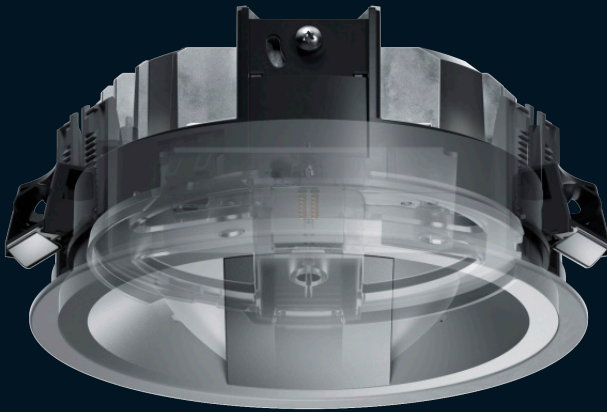

Always the right light distribution:

- General lighting with wide flood approx. 60° or extra wide flood approx. 85°
- Oval flood approx. 20° x 60°, ideal for corridors and circulation areas
- Wallwashers for a high impression of brightness in the room and perfect orientation
- Double wallwashers for the effective illumination of corridors

6 spectra and tunable white for Human Centric Lighting

- 6 white light colours
- Tunable white from 2700K to 6500K for downlights and lens wallwashers
- Human Centric Lighting: adjustment of the light colour to daylight

Perfect dimming

- Dimming down to 0.1%
- Flicker-free light for video calls and film recordings

Configure Iku for your project now:

www.erco.com/iku