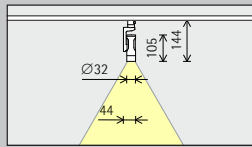

Eclipse 48V for Minirail track

Size

XS
Ø 32mm