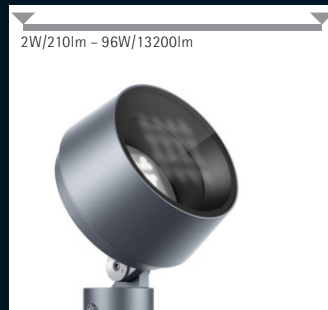

Kona

High visual comfort

Five sizes

Dimmable on the luminaire

Community, Public, Culture