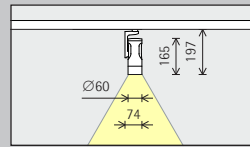

S
Ø 60mm

LED module
Maximum value at 4000K CRI 82

2W/264lm	3.1W/371lm (Narrow spot)
3.1W/371lm	

8W/1056lm	3.1W/371lm (Narrow spot)
12.2W/1485lm	

Light colour

	2700K CRI 92		3500K CRI 92
	3000K CRI 92		4000K CRI 82
	3000K CRI 97		4000K CRI 92

	2700K CRI 92		3500K CRI 92
	3000K CRI 92		4000K CRI 82
	3000K CRI 97		4000K CRI 92

Light distribution

Spotlights	Floodlights
Narrow spot	Wide flood
Spot	Extra wide flood
Flood	Oval flood
Zoom spotlights	Oval wide flood
Zoom spot	Lens wallwashers
Zoom oval	Wallwash

Spotlights	Floodlights
Narrow spot	Wide flood
Spot	Extra wide flood
Flood	Oval flood
Zoom spotlights	Oval wide flood
Zoom spot	Lens wallwashers
Zoom oval	Wallwash
Contour spotlights	
Narrow framing	
Wide framing	

Control

Switchable	On-board Dim
Multi Dim ✓ DALI dimmable ✓ Push Dim ✓ Phase dimmable	Multi Dim + On-board Dim ✓ DALI dimmable ✓ Push Dim ✓ Phase dimmable ✓ Dimmable via rotary control
Casambi Bluetooth + DALI via Gateway	Zigbee

Switchable	On-board Dim
Multi Dim ✓ DALI dimmable ✓ Push Dim ✓ Phase dimmable	Multi Dim + On-board Dim ✓ DALI dimmable ✓ Push Dim ✓ Phase dimmable ✓ Dimmable via rotary control
Casambi Bluetooth + DALI via Gateway	Zigbee

Colour (housing)

	White		Silver
	Black		10,000 colours *

	White		Silver
	Black		10,000 colours *

Accessory

	Lenses		Lens Units		Snoot		Add-on Control Units
	Filter		Honeycomb louvre		Barn doors		DALI Casambi Gateway