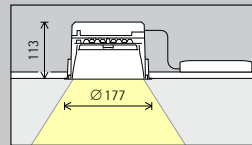

Size 5

LED module
Maximum value
at 4000K CRI 82

10.2W/1861lm

17.0W/3102lm

Light colour

	2700K CRI 92		3500K CRI 92
	3000K CRI 82		4000K CRI 82
	3000K CRI 92		4000K CRI 92

	2700K CRI 92		3500K CRI 92
	3000K CRI 82		4000K CRI 82
	3000K CRI 92		4000K CRI 92

Light distribution

Downlights		Downlights oval wide flood	
	Wide flood		Oval wide flood

Downlights		Downlights oval wide flood	
	Wide flood		Oval wide flood

Control