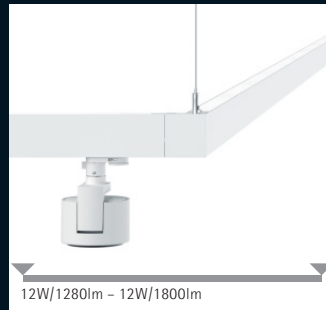

ERCO Hi-trac track and light structure

Indirect lighting available

Spacing of up to four metres

Based on the proven ERCO track

Culture, Community, Work