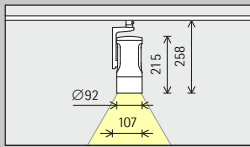

Design and application:
www.erco.com/eclipse-48V

Eclipse 48V for Minirail track

Size

M
Ø 92mm

LED module
Maximum value at 4000K CRI 82

14W/1848lm	4.2W/467lm (Narrow spot)
21.4W/2598lm	

18.2W/2131lm

Light colour