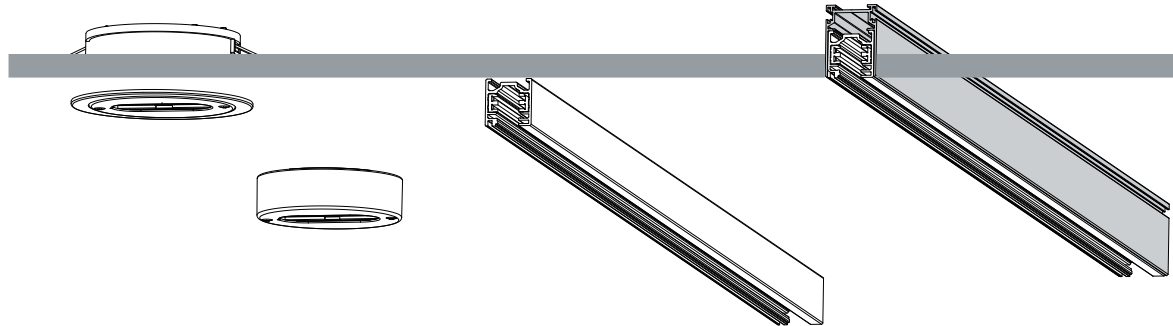

www.erco.com/erco-track

Plan your track now

www.erco.com/track-lighting

ERCO track

For all applications and all luminaire manufacturers

How our track system is designed

Discover with the example of ERCO track, how versatile our infrastructure is. The basis for planning is the track profile for surface mounting. You then implement the right mounting solution for your project using accessories such as a plaster trim profile or pendant suspension. You can decide how to control the luminaires via the type of connection. The track profile is identical.