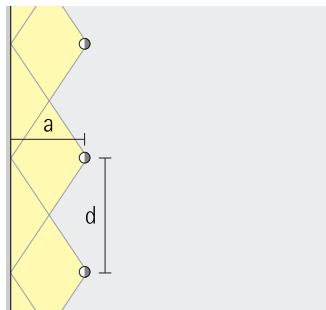

Wide luminaire spacing with wallwashing
Efficient ERCO lighting technology enables certain luminaires to be spaced unusually far apart at up to 1.5 times the distance to the wall.