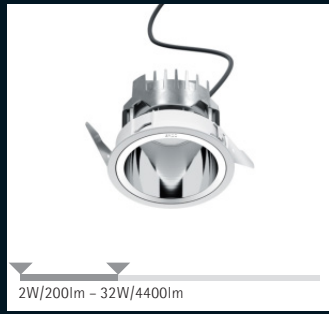

Recessed luminaires

Downlights, wallwashers and directional spotlights

www.ercos.com/downlights-r

Quintessence round

Downlight, wallwasher and directional spotlight

Tunable white

Very high visual comfort due to darklight technology

Community, Work