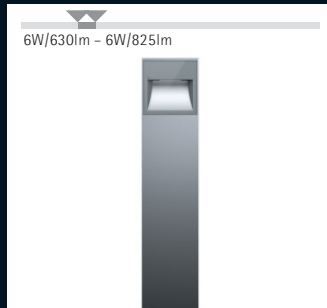

Lightmark

Wide and narrow light distributions available

Light emission opening to the front