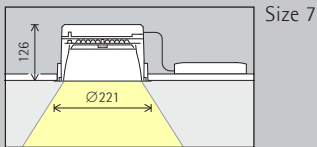

	Concrete mounting enclosure		Spacer plate		Compensation set
	Mounting ring		Mounting plate for panelled ceilings		Cover ring

27.7W/5004lm

	2700K CRI 92		3500K CRI 92
	3000K CRI 82		4000K CRI 82
	3000K CRI 92		4000K CRI 92