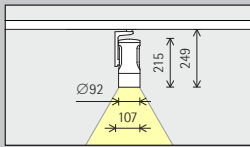

Eclipse InTrack for track 220-240V

Size

M
Ø 92mm

LED module Maximum value at 4000K CRI 82

14W/1848lm	4.2W/467lm (Narrow spot)
21.4W/2598lm	

18.2W/2131lm

Light colour

	2700K CRI 92		3500K CRI 92
	3000K CRI 92		4000K CRI 82
	3000K CRI 97		4000K CRI 92

	Tunable white

Light distribution

Spotlights	Floodlights
Narrow spot	Wide flood
Spot	Extra wide flood
Flood	Oval flood
Zoom spotlights	Oval wide flood
Zoom spot	Lens wallwashers
Zoom oval	Wallwash
Contour spotlights	
Narrow framing	
Wide framing	

Spotlights	Floodlights
Spot	Wide flood
Flood	Extra wide flood
Zoom spotlights	Oval flood
Zoom spot	Oval wide flood
Zoom oval	Lens wallwashers
Contour spotlights	Wallwash
Narrow framing	
Wide framing	

Control

Switchable	On-board Dim
MULTI Multi Dim ✓ DALI dimmable ✓ Push Dim ✓ Phase dimmable	MULTI+ Multi Dim + On-board Dim ✓ DALI dimmable ✓ Push Dim ✓ Phase dimmable ✓ Dimmable via rotary control
Casambi Bluetooth + DALI via Gateway	Zigbee

MULTI Multi Dim ✓ DALI dimmable ✓ Push Dim ✓ Phase dimmable	MULTI+ Multi Dim + On-board Dim ✓ DALI dimmable ✓ Push Dim ✓ Phase dimmable ✓ Dimmable via rotary control
Casambi Bluetooth + DALI via Gateway	Zigbee

Colour (housing)

	White		Silver
	Black		10,000 colours *

	White		Silver
	Black		10,000 colours *

Accessory

Lenses	Lens Units	Snoot	Add-on Control Units
Filter	Honeycomb louvre	Barn doors	DALI Casambi Gateway