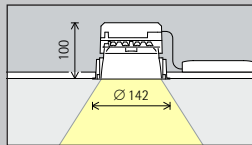

Iku Work Recessed luminaires

Construction size

Size 4