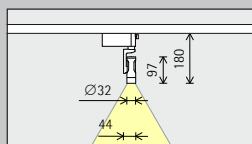

Eclipse for track 220-240V

Size

XS
Ø 32mm