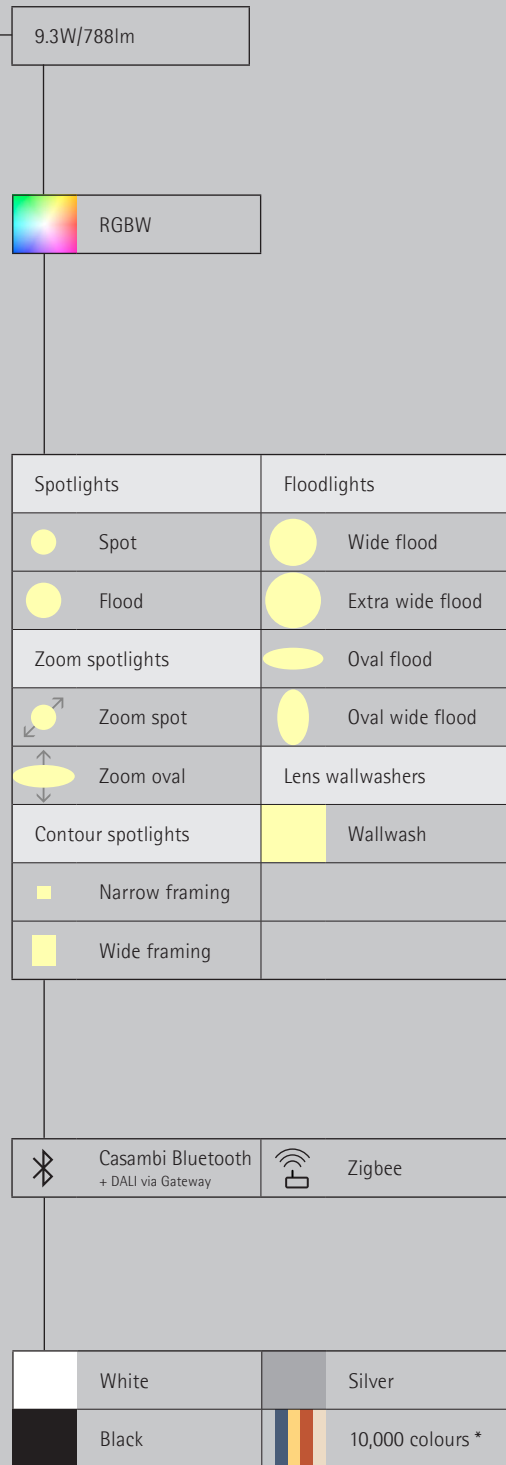

* available on request

Article numbers and planning data:
www.erco.com/019322

Design and application:
www.erco.com/eclipse-48V