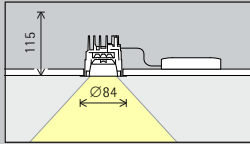

Iku Recessed luminaires

Construction size

Size 2