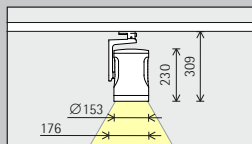

Eclipse InTrack for track 220-240V

Size

XL
Ø 153mm

LED module

Maximum value at 4000K CRI 82

32.7W/4494lm	16.6W/1869lm (Narrow spot)
51.5W/6539lm	

Light colour

	2700K CRI 92		3500K CRI 92
	3000K CRI 92		4000K CRI 82
	3000K CRI 97		4000K CRI 92

Light distribution

Spotlights	Floodlights
Narrow spot	Wide flood
Spot	Extra wide flood
Flood	Oval flood
Lens wallwashers	Oval wide flood
Wallwash	

Control

Switchable	DALI
Casambi Bluetooth	Zigbee

Colour (housing)

	White		Silver
	Black		10,000 colours *

Accessory

	Lenses		Lens Units		Snoot		DALI Casambi Gateway
	Filter		Honeycomb louvre		Barn doors