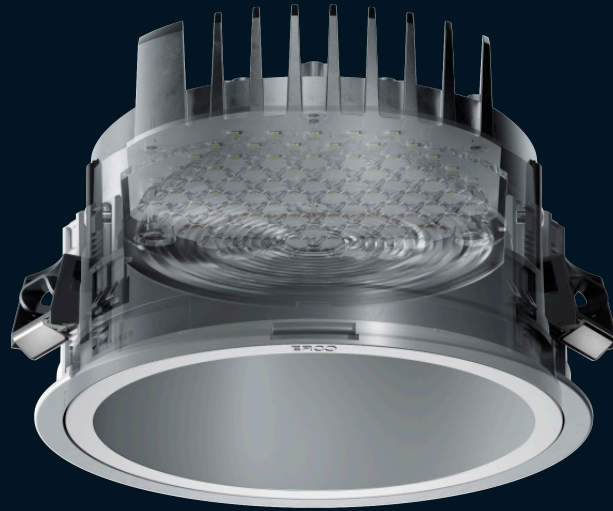

Iku

Three lighting tools, individual controllability, tunable white and maximum energy efficiency – Iku downlights and wallwashers for architectural lighting according to the principles of Human Centric Lighting in architecture.

Discover Iku:
www.erco.com/iku

Downlights

- Wide flood approx. 60°
- Extra wide flood approx. 85°
- Oval flood approx. 20° x 60°

From small to large

- Diameters from 84mm to 221mm
- New: 84mm diameter wallwasher for low rooms
- Consistent design across the entire product range

Well protected

- Safety class II
- Splashproof on room side

100lm/W

Maximum efficiency

- Iku and Iku Work feature a range of luminaires with over 100lm/W
- High maintenance of luminous flux in long-term operation with up to L90/B10 for specific lighting tools

Individual colours for anti-glare cone

- Anti-glare cone in silver or black
- Or: Individually match the colour of the anti-glare cone to the respective interior design

Modern connectivity options

- DALI: convenient and proven light management
- Casambi Bluetooth: convenient control via your smartphone
- Switchable: On/Off via switch