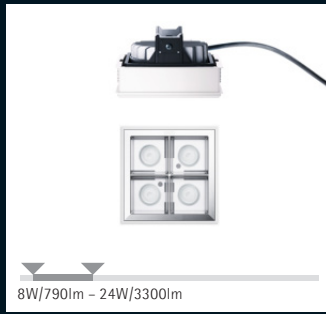

Recessed luminaires

Downlights, wallwashers and directional spotlights

www.erco.com/downlights-r

8W/790lm - 24W/3300lm

Quadra

Downlights, wallwashers and double wallwashers

Shallow recess depth

Work, Community