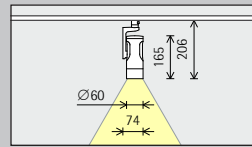

S
Ø 60mm

LED module
Maximum value at 4000K CRI 82

2W/264lm	3.1W/371lm (Narrow spot)
3.1W/371lm	

8W/1056lm	3.1W/371lm (Narrow spot)
12.2W/1485lm	

Light colour

	2700K CRI 92		3500K CRI 92
	3000K CRI 92		4000K CRI 82
	3000K CRI 97		4000K CRI 92

	2700K CRI 92		3500K CRI 92
	3000K CRI 92		4000K CRI 82
	3000K CRI 97		4000K CRI 92

Light distribution

Spotlights		Floodlights	
	Narrow spot		Wide flood
	Spot		Extra wide flood
	Flood		Oval flood
	Zoom spotlights		Oval wide flood
	Zoom spot	Lens wallwashers	
	Zoom oval		Wallwash

Spotlights		Floodlights	
	Narrow spot		Wide flood
	Spot		Extra wide flood
	Flood		Oval flood
	Zoom spotlights		Oval wide flood
	Zoom spot	Lens wallwashers	
	Zoom oval		Wallwash
Contour spotlights			
	Narrow framing		
	Wide framing		

Control

	Switchable		On-board Dim
	Casambi Bluetooth + DALI via Gateway		Zigbee

	Switchable		On-board Dim
	Casambi Bluetooth + DALI via Gateway		Zigbee

Colour (housing)

	White		Silver
	Black		10,000 colours *

	White		Silver
	Black		10,000 colours *

Accessory

	Lenses		Honeycomb louvre		Add-on Control Units
	Filter		Snoot		DALI Casambi Gateway
	Lens Units		Barn doors