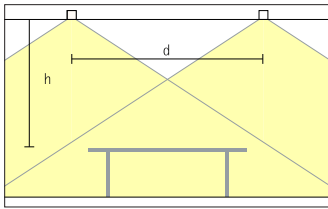

How to ideally arrange downlights with oval wide flood

- Luminaire spacing of up to 1.5 times the height above the work surface is possible
- Superimposing the light beams ensures high uniformity and good facial recognition
- Use a downlight with wide flood (approx. 60°) as the end of a row