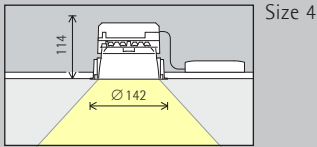

17.7W/2984lm

10.6W/1546lm

	2700K CRI 92		3500K CRI 92
	3000K CRI 82 **		4000K CRI 82
	3000K CRI 92		4000K CRI 92
	3000K CRI 97 ***		

Tunable white

Downlights		Lens wallwashers	
	Wide flood		Wallwash
	Extra wide flood	Double wallwashers	
	Downlights oval flood		Double wallwash
	Oval flood		

Downlights		Downlights oval flood	
	Wide flood		Oval flood
	Extra wide flood	Lens wallwashers	
			Wallwash

	Switchable
	DALI
	Casambi Bluetooth

	DALI
	Casambi Bluetooth

	Silver
	Black

	Silver
	Black

** only for wide flood, extra wide flood and oval flood distribution
*** only for wallwash and double wallwash distribution

Article numbers and planning data:
www.erco.com/020543

Design and application:
www.erco.com/iku