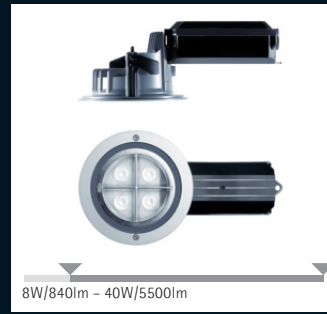

8W/840lm - 40W/5500lm

Compact

Downlights and wallwashers

Five sizes

High visual comfort

Hospitality