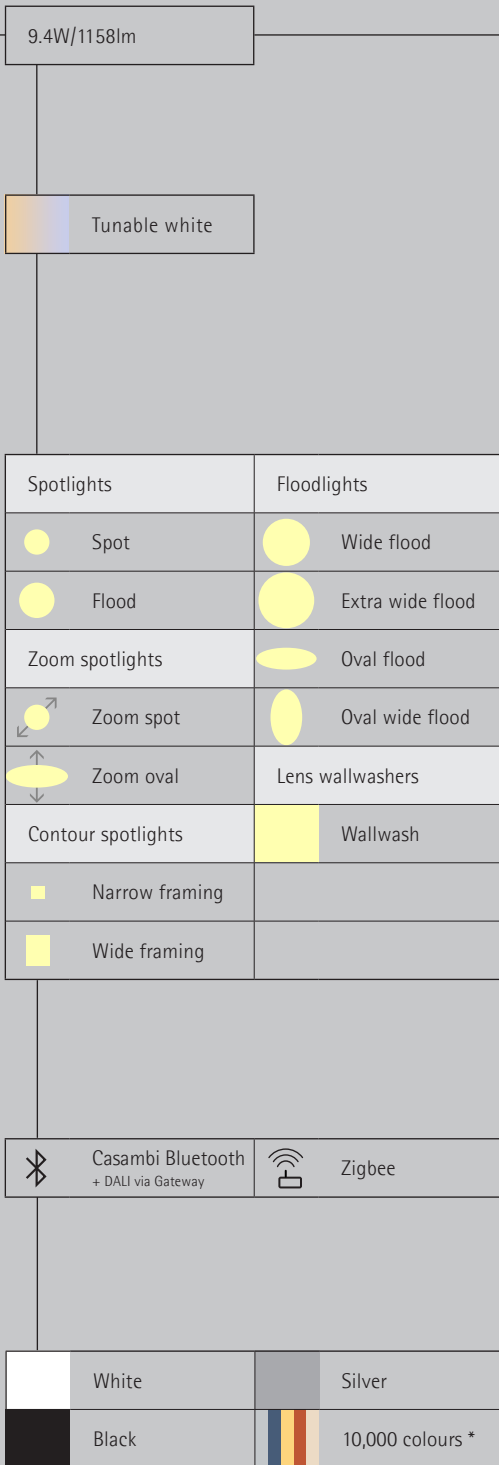

* available on request

Article numbers and planning data:
www.erco.com/019322

Design and application:
www.erco.com/eclipse-48V