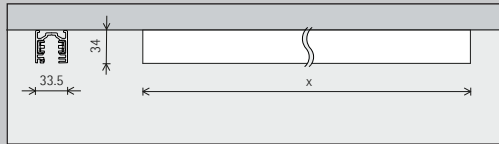

ERCO track and singlets

ERCO track

Type of mounting

	Structure
	Recessed (via accessories)
	Pendant (via accessories)

Length

1000mm	4000mm
2000mm	Special length *
3000mm	

Application

3-circuit ✓ Switchable ✓ Phase dimmable ✓ Phase dimmable (via Multi Dim) ✓ Push Dim (via Multi Dim) ✓ Casambi Bluetooth ✓ Zigbee	DALI ✓ DALI ✓ DALI dimmable (via Multi Dim)
---	--