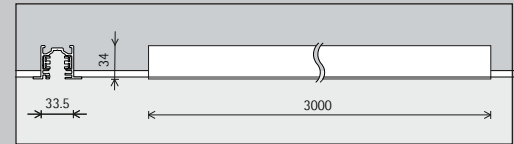

ERCO flanged track

	Recessed
	Pendant (via accessories)

3000mm
Special length *

3-circuit ✓ Switchable ✓ Phase dimmable ✓ Phase dimmable (via Multi Dim) ✓ Push Dim (via Multi Dim) ✓ Casambi Bluetooth ✓ Zigbee	DALI ✓ DALI ✓ DALI dimmable (via Multi Dim)

	White		Silver
	Black		10,000 colours *

Accessories

	3-circuit connection components		Suspension equipment		Adapter
	DALI connection components		Mounting components		Plaster trim profile