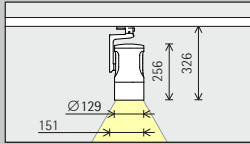

Eclipse InTrack for track 220-240V

Size

L
Ø 129mm

LED module Maximum value at 4000K CRI 82

19.7W/2754lm	12.5W/1402lm (Narrow spot)
30.1W/3920lm	

35.6W/3346lm

Light colour

	2700K CRI 92		3500K CRI 92
	3000K CRI 92		4000K CRI 82
	3000K CRI 97		4000K CRI 92

	Tunable white

Light distribution

Spotlights	Floodlights
Narrow spot	Wide flood
Spot	Extra wide flood
Flood	Oval flood
Zoom spotlights	Oval wide flood
Zoom spot	Lens wallwashers
Zoom oval	Wallwash
Contour spotlights	
Narrow framing	
Wide framing	

Spotlights	Floodlights
Spot	Wide flood
Flood	Extra wide flood
Zoom spotlights	Oval flood
Zoom spot	Oval wide flood
Zoom oval	Lens wallwashers
Contour spotlights	Wallwash
Narrow framing	
Wide framing	

Control

Switchable	On-board Dim
Casambi Bluetooth	Zigbee
DALI	

Casambi Bluetooth	Zigbee
DALI	

Colour (housing)

White	Silver
Black	10,000 colours *

White	Silver
Black	10,000 colours *

Accessory

Lenses	Lens Units	Snoot	DALI Casambi Gateway
Filter	Honeycomb louvre	Barn doors