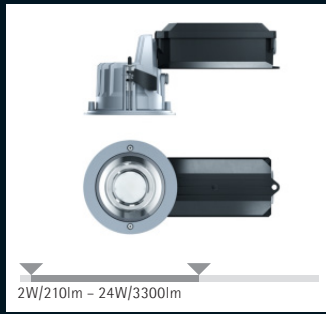

Recessed luminaires

Downlights, wallwashers and directional spotlights

www.erco.com/downlights-r-ext

2W/210lm - 24W/3300lm

Quintessence round

Downlights, wallwashers and directional spotlight

Five light distributions

Very high visual comfort

Hospitality