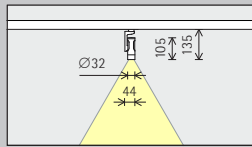

Eclipse InTrack for track 220-240V

Size

XS
Ø 32mm