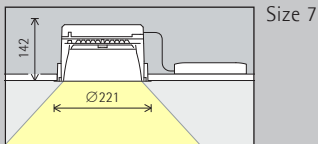

36.7W/6381lm

26.5W/3866lm

	2700K CRI 92		3500K CRI 92
	3000K CRI 82 **		4000K CRI 82
	3000K CRI 92		4000K CRI 92
	3000K CRI 97 ***		

Tunable white

Downlights		Downlights oval flood	
	Wide flood		Oval flood
	Extra wide flood		Lens wallwashers
			Wallwash

Downlights		Downlights oval flood	
	Wide flood		Oval flood
	Extra wide flood		Lens wallwashers
			Wallwash

	Switchable
	DALI
	Casambi Bluetooth

	DALI
	Casambi Bluetooth

	Silver
	Black

	Silver
	Black

** only for Wide flood, Extra wide flood and Oval flood distribution
*** only for wallwash and double wallwash distribution

Article numbers and planning data:
www.erco.com/020543

Design and application:
www.erco.com/iku