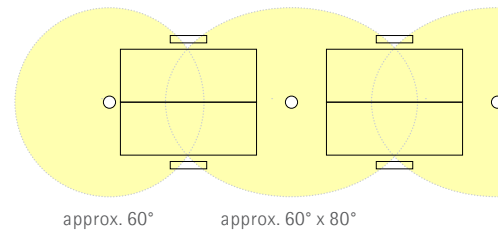

How to ideally arrange downlights with oval wide flood

- Luminaire spacing of up to 1.5 times the height above the work surface is possible
- Superimposing the light beams ensures high uniformity and good facial recognition
- Use a downlight with wide flood (approx. 60°) as the end of a row

UGR <19

Developed with the specifications of good glare control and high visual comfort, Iku Work meets all requirements for standard-compliant office lighting.

Flicker-free light for good facial recognition

Make video calls in perfect light.

Wallwashing

Illuminated walls increase the impression of brightness and improve the contrast ratios for screen work. Iku Work can be ideally combined with the Iku product range for this purpose.