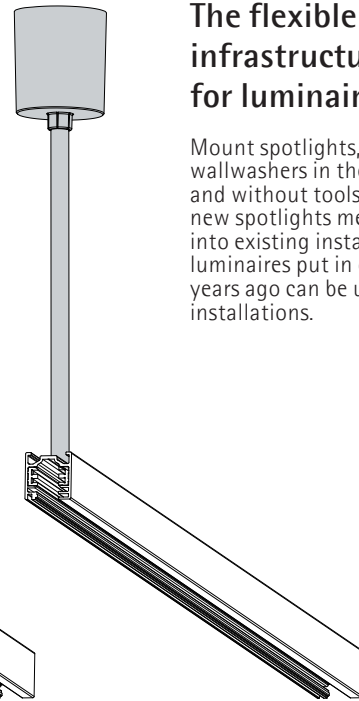

Track with pendant
tube suspension
(accessory)