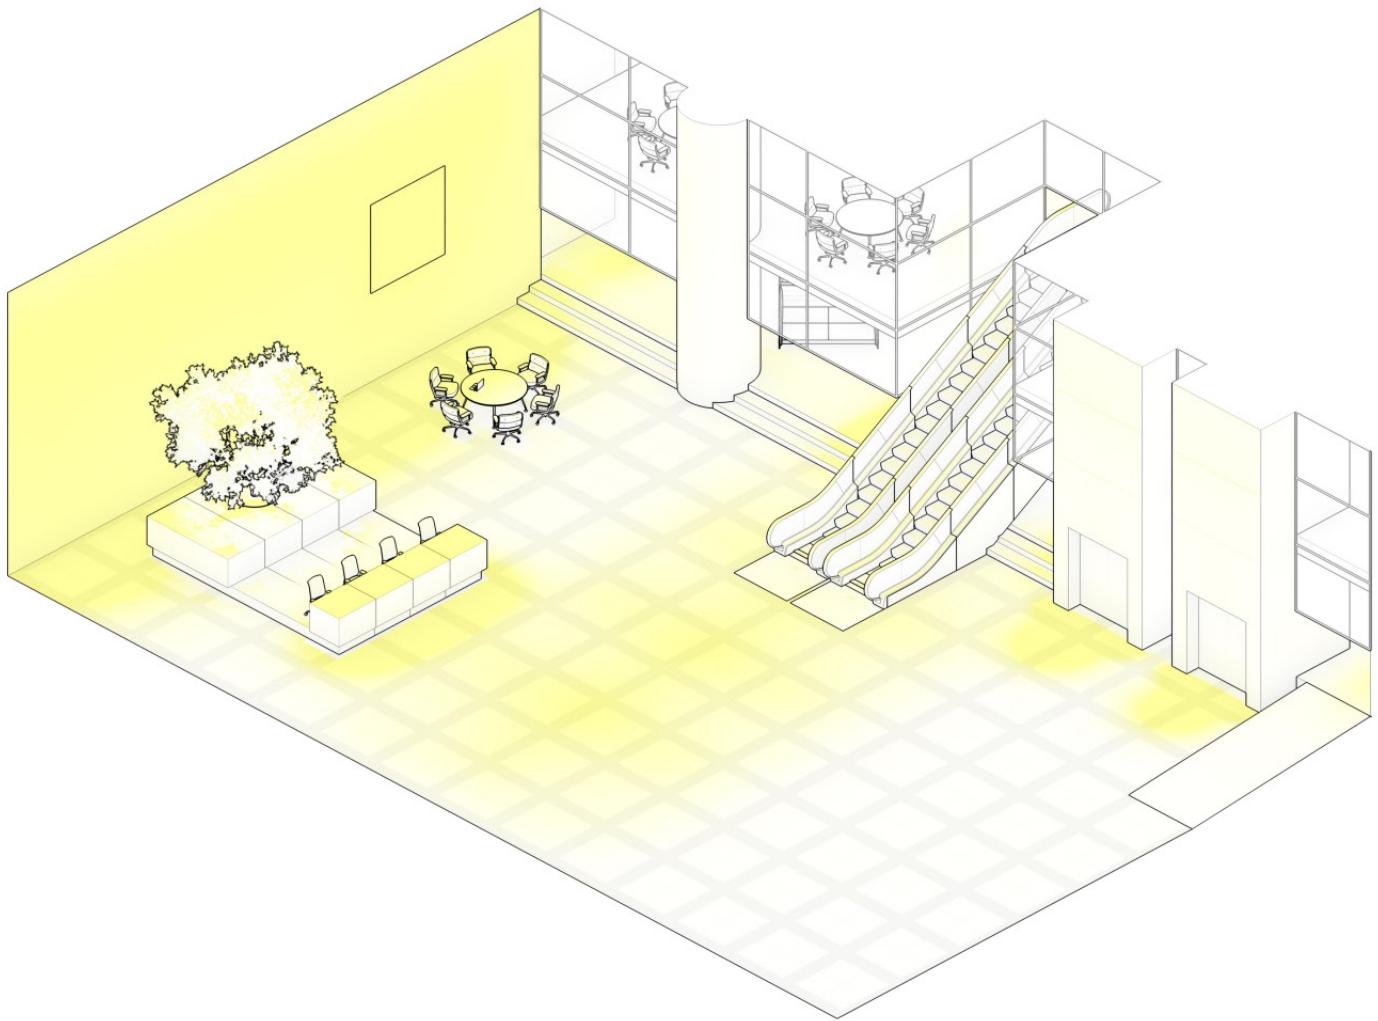

Criteria for good light in foyers

- ✓ **Architecture**
Wallwashing for a wide spatial impression and good orientation
- ✓ **Activity**
High visual comfort for a pleasant quality of stay
- ✓ **Atmosphere**
Light scenes with zoned lighting for different moods by day and night