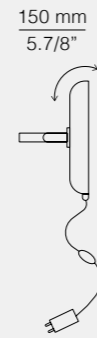

MOOD

○ Nude ○ White

Spect Sheets

Led 19W Dim

M-4066 + Flat Support

M-4066 + Wall Support Stem

M-4066 + Table Support

M-4066 + Floor Support