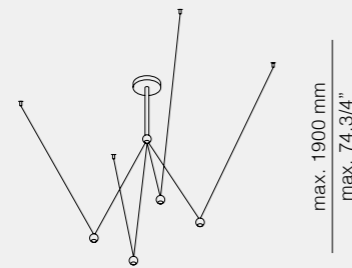

Suspensions / Led 6,2W Dim

Floor / Led 6,2W Dim

Reading & Table / Led 3W Dim

M-4077

Wall / Led 3W On/Off

MOOD

by Nahtrang Studio

The essence of MOOD is to create environments, always immersive, always changing. MOOD is transformed and transported, accompanying us in every space, in every moment of the day offering flexible and versatile lighting. The same head can be attached to different supports and in different positions to adapt as much as possible to the changes of a nomadic life.