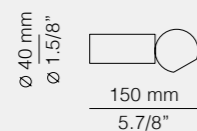

Wall / Led 3W On/Off

A-4070