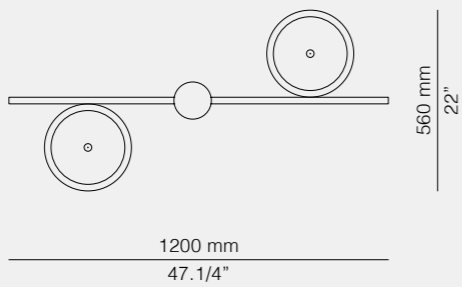

T-4061

T-4062