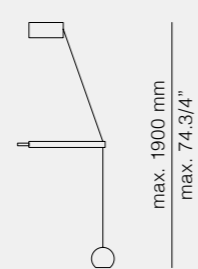

Suspensions / Led 6,2W Dim

Floor / Led 6,2W Dim

Reading & Table / Led 3W Dim

M-4077

Wall / Led 3W On/Off

A-4071

MOOD

by Nahtrang Studio

The essence of MOOD is to create environments, always immersive, always changing. MOOD is transformed and transported, accompanying us in every space, in every moment of the day offering flexible and versatile lighting. The same head can be attached to different supports and in different positions to adapt as much as possible to the changes of a nomadic life.