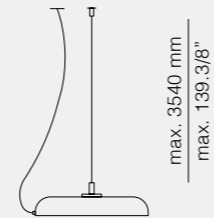

MOOD

○ Nude ○ White

Spect Sheets

Led 19W Dim

M-4066 + Flat Support

M-4066 + Wall Support Stem

M-4066 + Table Support

M-4066 + Floor Support

M-4066 + Ceiling Support

T-4061

T-4062

T-4063