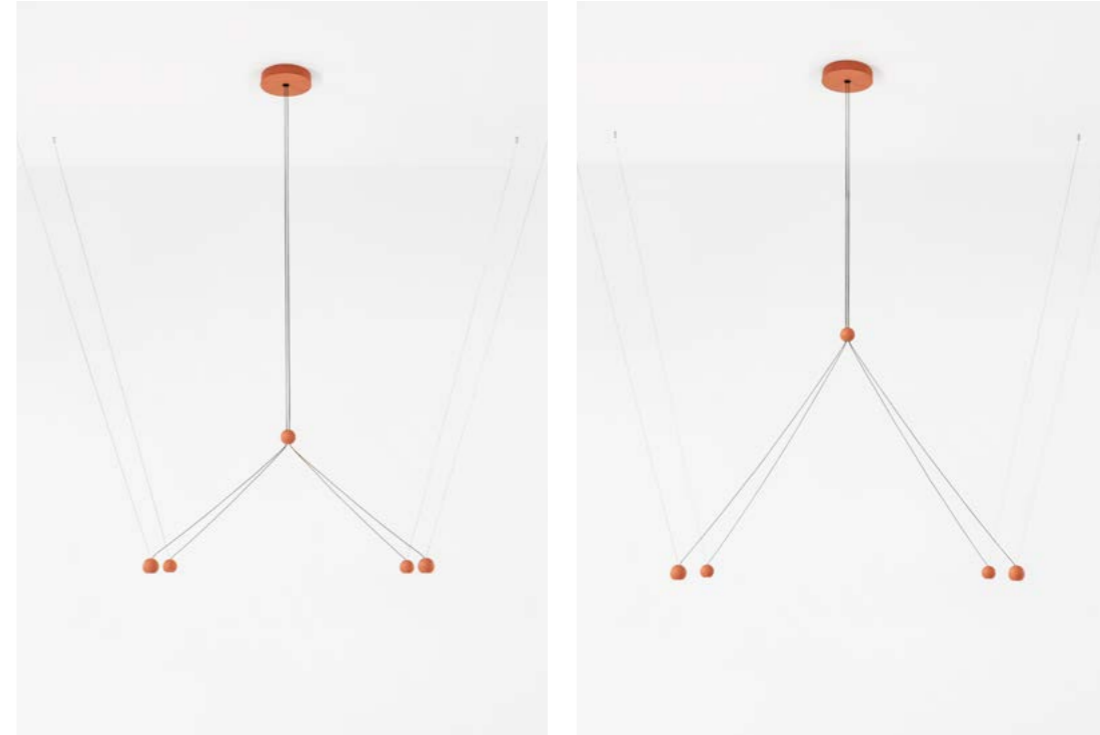

estiluz[®]

COMPASS by Nahrang Studio

COMPASS by Nahrang Studio

COMPASS

by Nahtrang Studio

COMPASS light distills into pure, simple structures. The breaking starting point is an elegant tension of the movement of the compass, of how from a point of union we can vary the angles, the form and the light. There is an interplay of weights and gravitational movement of the elements, and the same luminaire can change its geometry and functionality.

Compass Single, Double & Linear Composition

Compass Composition with 4 or 6 Spheres

Compass Table & Floor

COMPASS

Compass Single & Double Wall

COMPASS

Suspensions / Led 6,2W Dim

T-4074