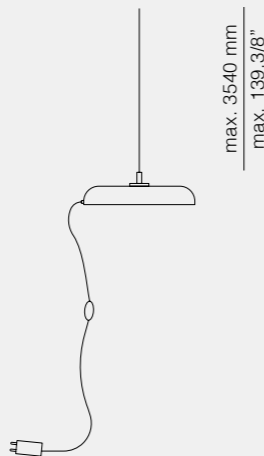

M-4066 + Ceiling Support