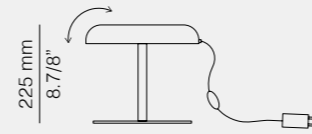

MOOD

○ Nude ○ White

Spect Sheets

Led 19W Dim

M-4066 + Flat Support

M-4066 + Wall Support Stem

M-4066 + Table Support

M-4066 + Floor Support