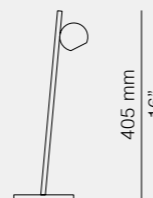

Suspensions / Led 6,2W Dim

Floor / Led 6,2W Dim

Reading & Table / Led 3W Dim

M-4077

Wall / Led 3W On/Off

MOOD

by Nahtrang Studio

The essence of MOOD is to create environments, always immersive, always changing. MOOD is transformed and transported, accompanying us in every space, in every moment of the day offering flexible and versatile lighting. The same head can be attached to different supports and in different positions to adapt as much as possible to the changes of a nomadic life.