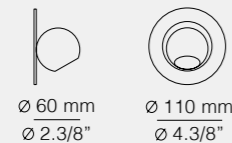

Suspensions / Led 6,2W Dim

Floor / Led 6,2W Dim

Reading & Table / Led 3W Dim

M-4077

Wall / Led 3W On/Off

A-4073

MOOD

by Nahtrang Studio

The essence of MOOD is to create environments, always immersive, always changing. MOOD is transformed and transported, accompanying us in every space, in every moment of the day offering flexible and versatile lighting. The same head can be attached to different supports and in different positions to adapt as much as possible to the changes of a nomadic life.