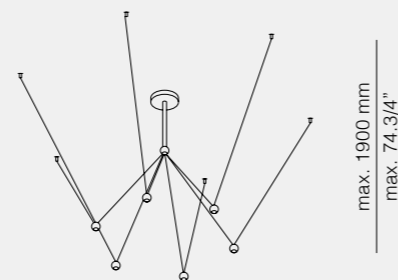

Suspensions / Led 6,2W Dim

R21.6

Floor / Led 6,2W Dim

Reading & Table / Led 3W Dim

M-4077

Wall / Led 3W On/Off

MOOD

by Nahtrang Studio

The essence of MOOD is to create environments, always immersive, always changing. MOOD is transformed and transported, accompanying us in every space, in every moment of the day offering flexible and versatile lighting. The same head can be attached to different supports and in different positions to adapt as much as possible to the changes of a nomadic life.