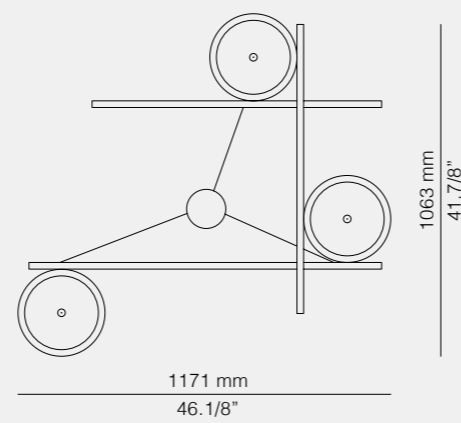

MOOD

○ Nude ○ White

Spect Sheets

Led 19W Dim

M-4066 + Flat Support

M-4066 + Wall Support Stem

M-4066 + Table Support

M-4066 + Floor Support

M-4066 + Ceiling Support

T-4061

T-4062

T-4063