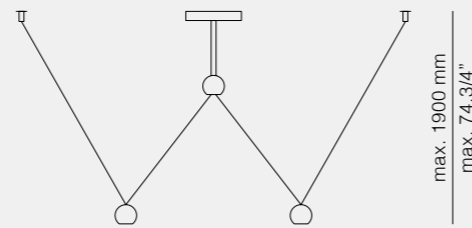

Suspensions / Led 6,2W Dim

Floor / Led 6,2W Dim

Reading & Table / Led 3W Dim

M-4077

Wall / Led 3W On/Off

MOOD

by Nahtrang Studio

The essence of MOOD is to create environments, always immersive, always changing. MOOD is transformed and transported, accompanying us in every space, in every moment of the day offering flexible and versatile lighting. The same head can be attached to different supports and in different positions to adapt as much as possible to the changes of a nomadic life.