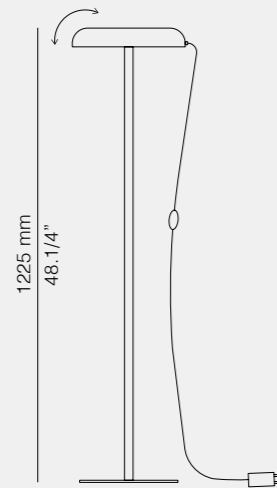

M-4066 + Wall Support Stem

M-4066 + Table Support

M-4066 + Floor Support