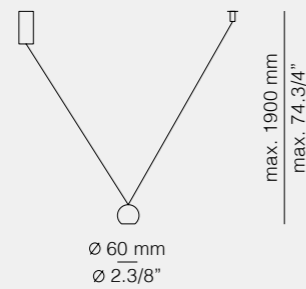

Compass Single, Double & Linear Composition

Compass Composition with 4 or 6 Spheres

Compass Table & Floor

COMPASS

Compass Single & Double Wall

COMPASS

Suspensions / Led 6,2W Dim

T-4074