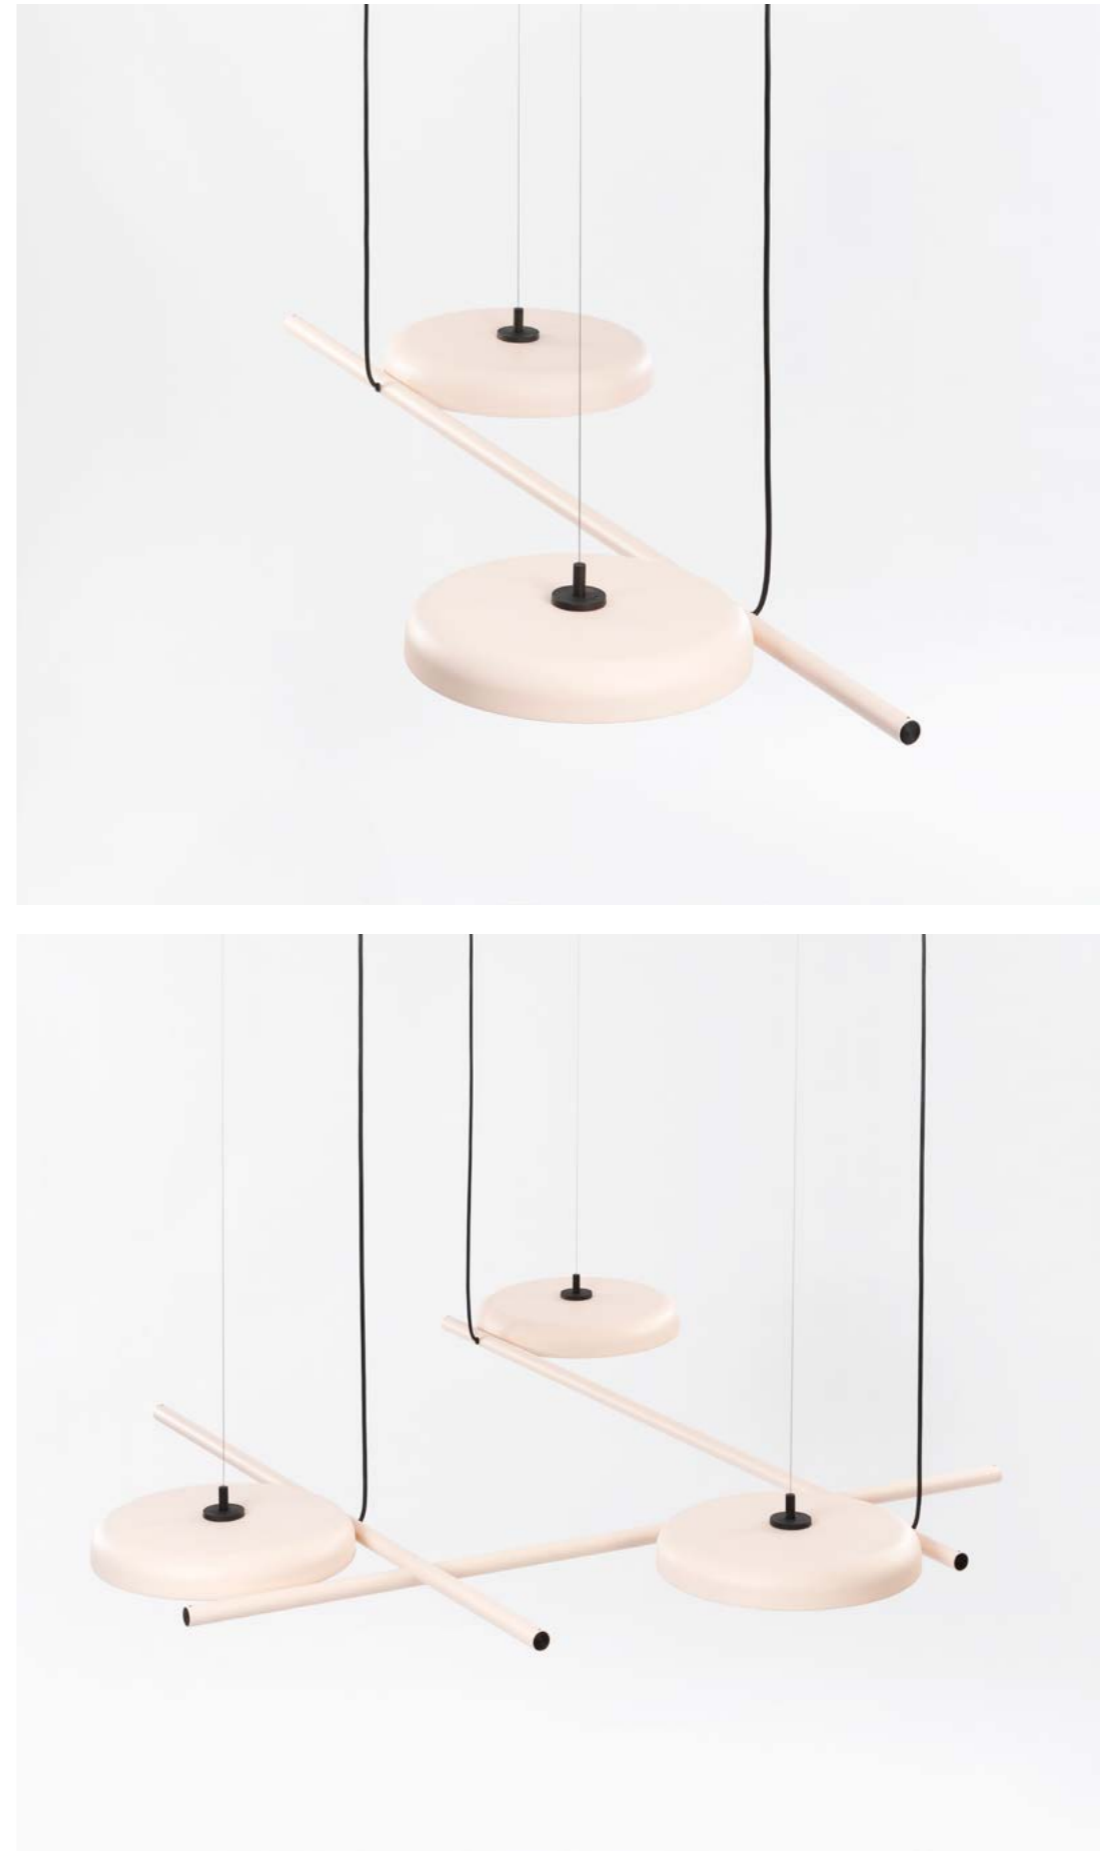

estiluz[®]

COMPASS by Nahrang Studio

COMPASS by Nahrang Studio

COMPASS

by Nahtrang Studio

COMPASS light distills into pure, simple structures. The breaking starting point is an elegant tension of the movement of the compass, of how from a point of union we can vary the angles, the form and the light. There is an interplay of weights and gravitational movement of the elements, and the same luminaire can change its geometry and functionality.

Compass Single, Double & Linear Composition

Compass Composition with 4 or 6 Spheres

Compass Table & Floor

COMPASS

Compass Single & Double Wall

COMPASS

Suspensions / Led 6,2W Dim

T-4074

Mood Nomadic Portable Lights

MOOD

Mood Nomadic Portable Lights

MOOD

Mood Suspension

MOOD

Mood Modular Suspension

MOOD

MOOD

○ Nude ○ White

Spect Sheets

Led 19W Dim

M-4066 + Flat Support

M-4066 + Wall Support Stem

M-4066 + Table Support

M-4066 + Floor Support