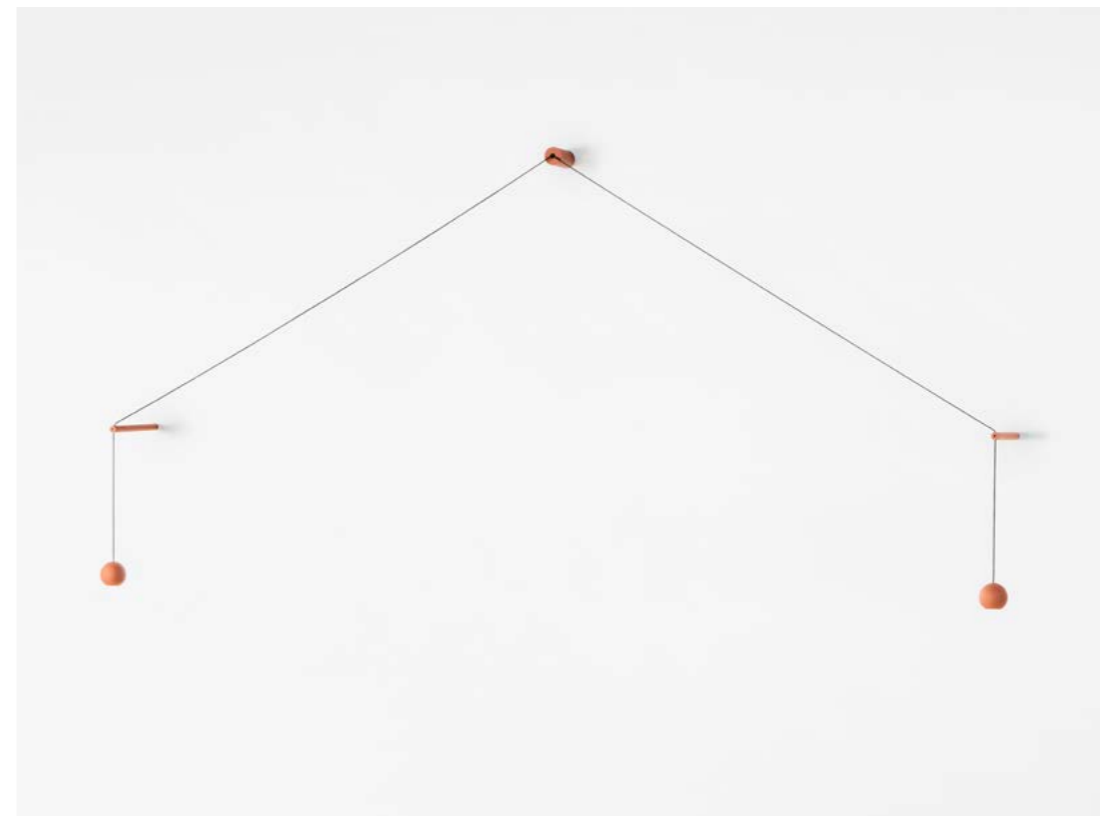

estiluz[®]

COMPASS by Nahrang Studio

COMPASS by Nahrang Studio

COMPASS

by Nahtrang Studio

COMPASS light distills into pure, simple structures. The breaking starting point is an elegant tension of the movement of the compass, of how from a point of union we can vary the angles, the form and the light. There is an interplay of weights and gravitational movement of the elements, and the same luminaire can change its geometry and functionality.

Compass Single, Double & Linear Composition

Compass Composition with 4 or 6 Spheres

Compass Table & Floor

COMPASS

Compass Single & Double Wall

COMPASS

Suspensions / Led 6,2W Dim

T-4074