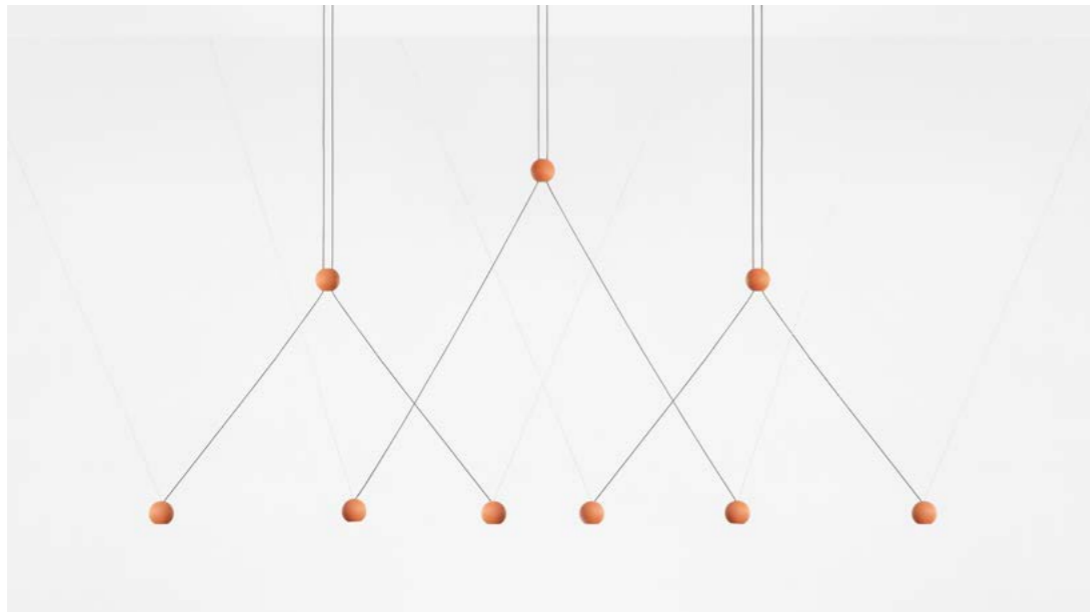

estiluz[®]

COMPASS by Nahrang Studio

COMPASS by Nahrang Studio

COMPASS

by Nahtrang Studio

COMPASS light distills into pure, simple structures. The breaking starting point is an elegant tension of the movement of the compass, of how from a point of union we can vary the angles, the form and the light. There is an interplay of weights and gravitational movement of the elements, and the same luminaire can change its geometry and functionality.

Compass Single, Double & Linear Composition

Compass Composition with 4 or 6 Spheres

Compass Table & Floor

COMPASS

Compass Single & Double Wall

COMPASS

Suspensions / Led 6,2W Dim

T-4074