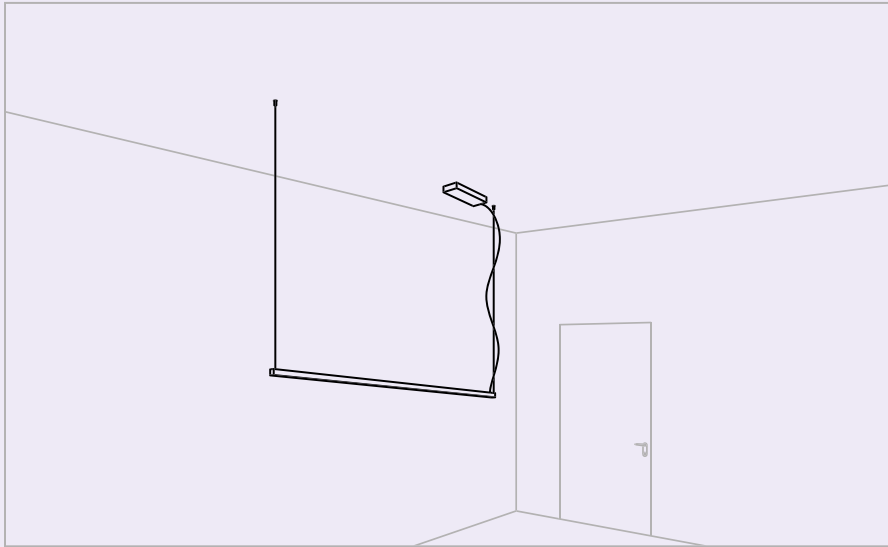

MIKADO ELEMENTS

SOSPENSIONE
MKIT 01