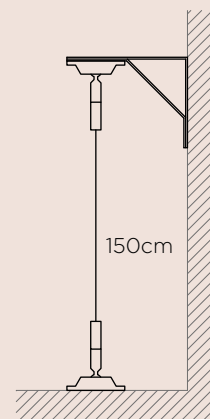

Ceiling system\_Indirect light

Wall+ceiling system\_Indirect light

LINE

Ceiling system\_Double emission light

Horizontal system\_Down light

Ceiling system\_Down light  
Wall system\_Down light

# LINE TECHNICAL INFORMATION

## COMPONENTS AND ASSEMBLY POSSIBILITIES

horizontal possibilities:

- everywhere right&left
- 150cm to the wall

Parete - Parete  
Qualsiasi altezza

Filo parete  
distanza 150cm

Filo parete  
distanza 150cm

Filo parete  
distanza 50cm