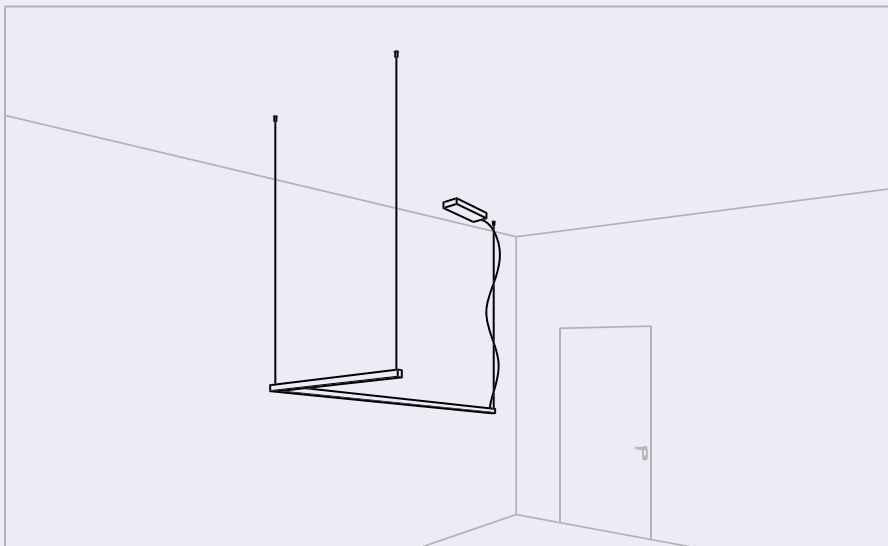

SOSPENSIONE
MKIT 05