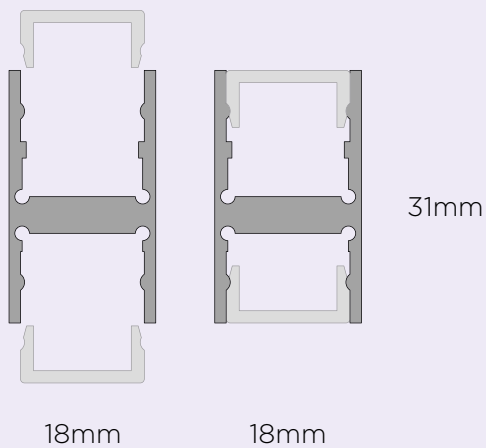

SEZIONE

Lunghezza massima 3 metri
Possibilità di customizzazione
in lunghezza e in finitura
con qualsiasi colore RAL standard*

*ordine minimo di 5 barre