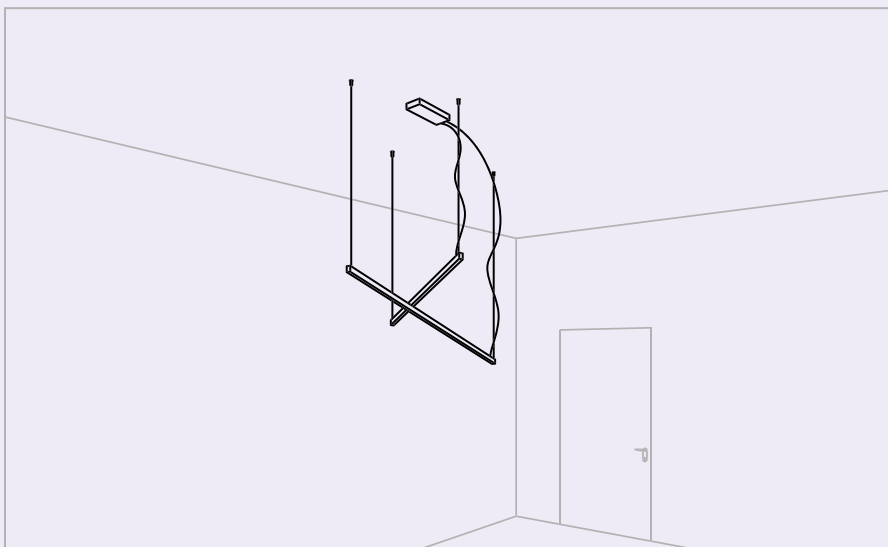

SOSPENSIONE
MKIT 02