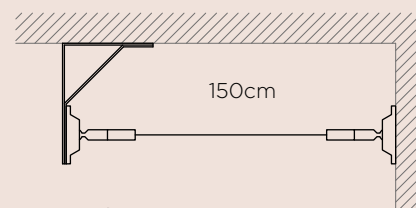

Terra cielo  
Qualsiasi posizione

vertical possibilities:

- 150cm to the wall
- 50cm to the wall
- everywhere up&down

ceiling possibilities:

- everywhere right&left
- everywhere with wall attachment

Centro stanza  
distanza 150cm da soffitto