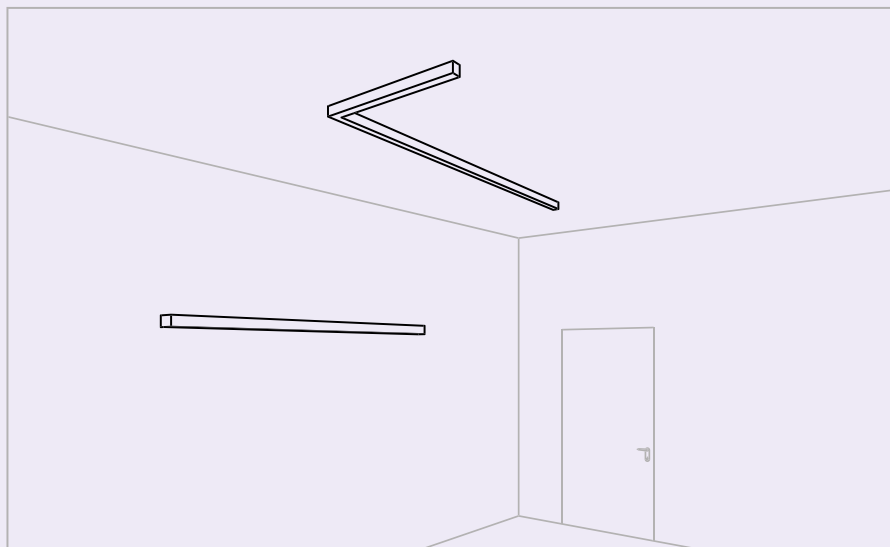

PLAFONIERA
MKIT 07

APPLIQUE
MKIT 04