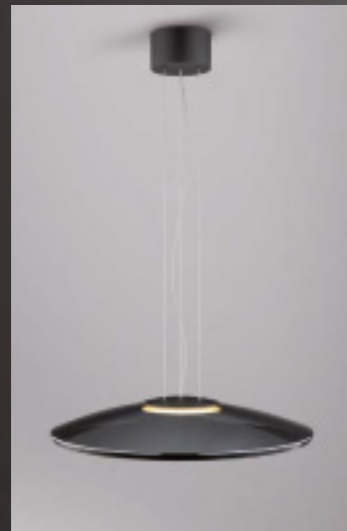

## LIGHT IS OUTSIDE

- eingebaute LED  
built-in LED
- E27 Fassung für austauschbare Leuchtmittel  
socket for exchangeable bulbs
- dimmbar  
dimmable
- inklusive Dimmer  
dimmer included
- Smart Home Steuerung optional  
smart home control optionally
- inklusive Schalter  
switch on/off included
- Höhe einstellbar  
Height adjustable
- stufenlose Höhenverstellung  
height infinitely adjustable
- Schutzart  
protective rating
- YOUR LIGHT Plus