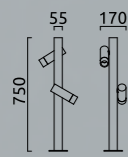

CILA

LED IP65 YL Plus

Aluminium
graphit
Acryl satiniert
schwenkbar
aluminium
graphite
acrylic satinised
tiltable

12 W, 3000 K, B 1260 / N 780 lm, CRI > 90
A292201.93