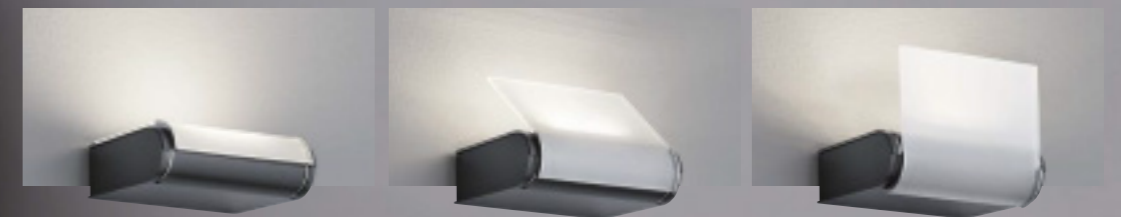

DAYO

LED IP20 YL Plus

Glas satiniert
schwenkbar
glass satinised
tiltable

7 W, 2700 K, B 940 / N 660 lm, CRI > 80

<u>mattweiß / white mat</u>	144	112
18/2308.07	48	0
<u>mattschwarz / black mat</u>	112	0
18/2308.22	0	0