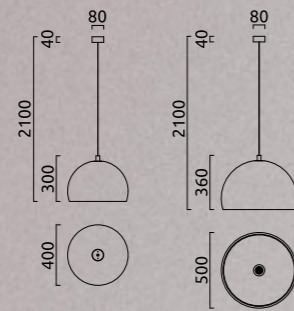

DORO

E27 ↑ IP20

mattschwarz
black mat

1 x E27

Textilkabel schwarz / textile cord black

Ø 40

16/2340.22/5045 Acryl weiß / acrylic white
16/2340.22/5096 Acryl schwarz / acrylic black

Ø 50

16/2340.22/5097 Acryl weiß / acrylic white
16/2340.22/5098 Acryl schwarz / acrylic black

Textilkabel rot / textile cord red

Ø 40

16/2340.75/5045 Acryl weiß / acrylic white
16/2340.75/5096 Acryl schwarz / acrylic black

Ø 50

16/2340.75/5097 Acryl weiß / acrylic white
16/2340.75/5098 Acryl schwarz / acrylic black