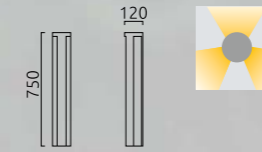

SKY

LED IP65

graphit
graphite

18 W, 3000 K, B 1880 / N 1120 lm, CRI > 90
A392401.93

Adapterplatte für Erdstück
adapter plate for anchorage unit
9042