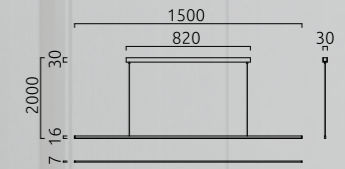

mattgold / gold mat
16/2109.02

mattschwarz / black mat
16/2109.22