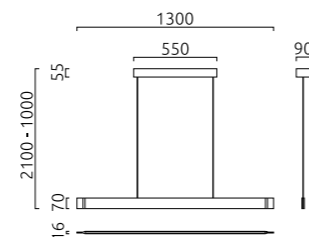

VANA

LED CCT incl EASY LIFT IP20 YL+

Lichtverteilung 75% direkt – 25% indirekt
Farbtemperatursteuerung 2200–6500 K
light distribution 75% direct – 25% indirect
controllable color temperature 2200–6500 K

40 W, B 5400 / N 3490 lm, CRI > 90

mattweiß / white mat
36/2500.07
mattschwarz / black mat
36/2500.22
coffee
36/2500.70