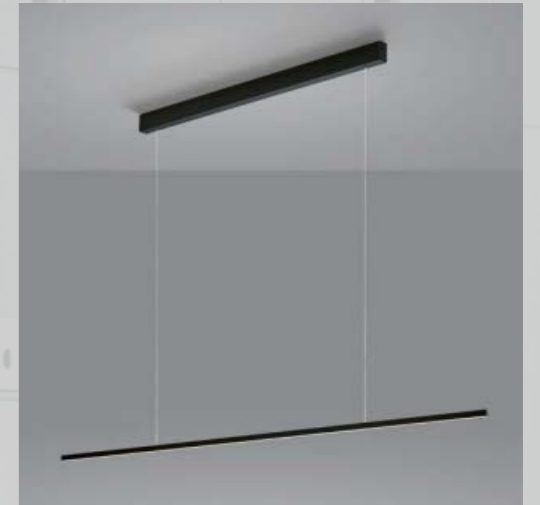

40 W, B 5400 / N 3490 lm, CRI > 90

mattweiß / white mat
36/2500.07
 mattschwarz / black mat
36/2500.22
 coffee
36/2500.70

LOOPY

LED   IP20

22 W, 2700 K, B 2370 / N 970 lm, CRI > 90

mattgold / gold mat
16/2109.02