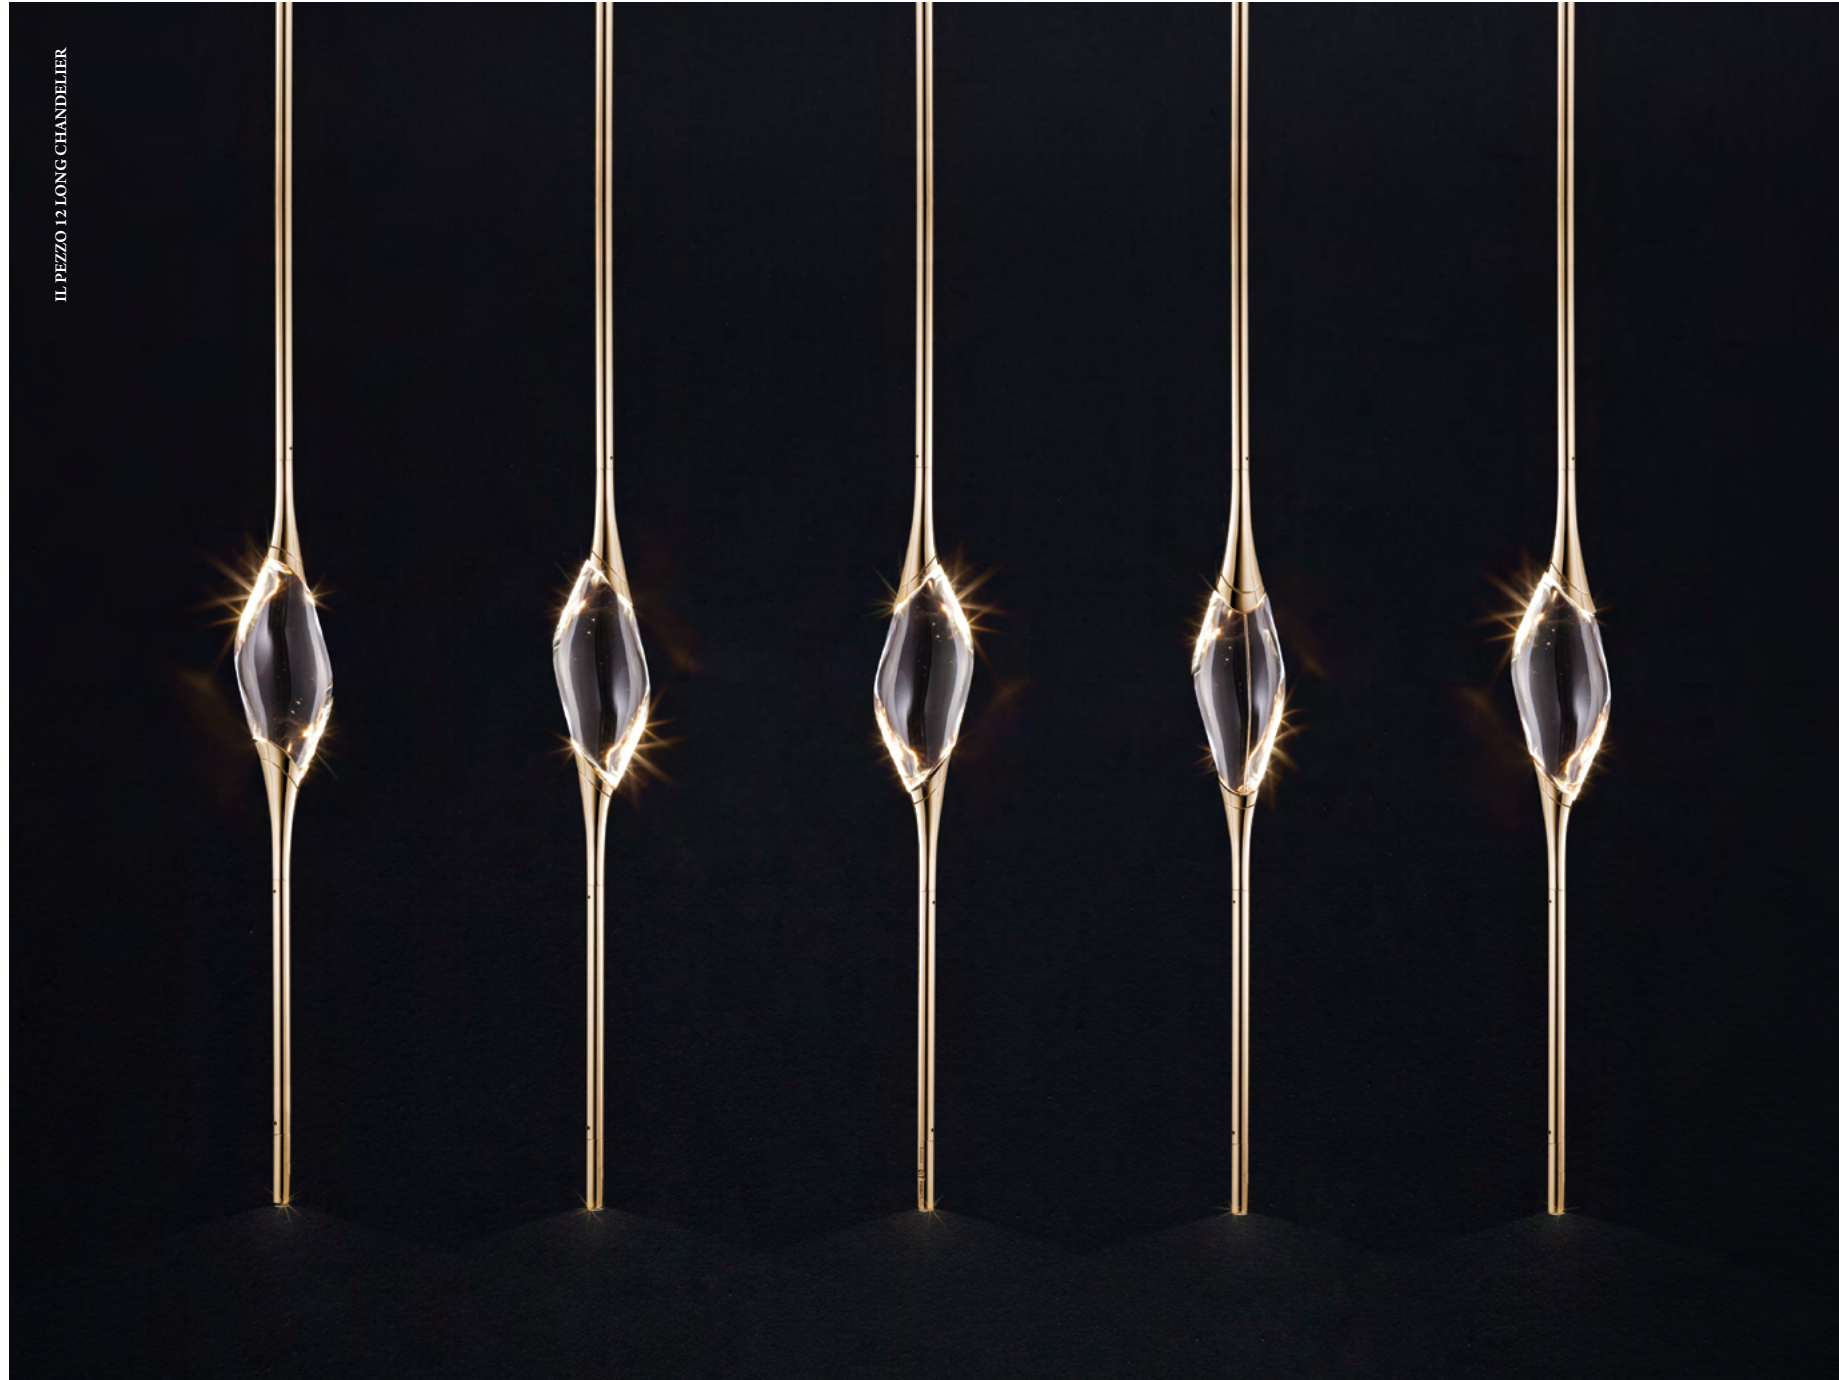

IL PEZZO **9**

*A character from the
turn of the 20th century*

A concentrate of accuracy
and luxurious elegance,
Il Pezzo 9 is a character from the
turn of the 20th century,
lost in the sparkle of a night of parties
only to find its impenetrable integrity
the following morning.

IL PEZZO 9 TABLE

IL PEZZO **10**

*A medieval Florentine palace
over an imaginary Arno river*

Rigid, strong and impenetrable, like a medieval Florentine palace it seems to be suspended and floating over an imaginary Arno river. Il Pezzo 10 shows off its embossed wood giving it a medieval taste, the wood shows infinite shades and colors; it invites us to stroke these rounded surfaces, finely smoothed and ripe with the smell of essential oils, giving a real celebration of senses.

IL PEZZO **12**

*A female figure
carrying in her womb the light*

Il Pezzo 12 is a female figure suspended in the air, carrying in her womb the light. It's nimble, refined, addictive. The solid crystal, illuminated by two LEDs, creates suggestive refractions and it's suspended between brass stems. At the end of each stem, another LED spreads a direct light.