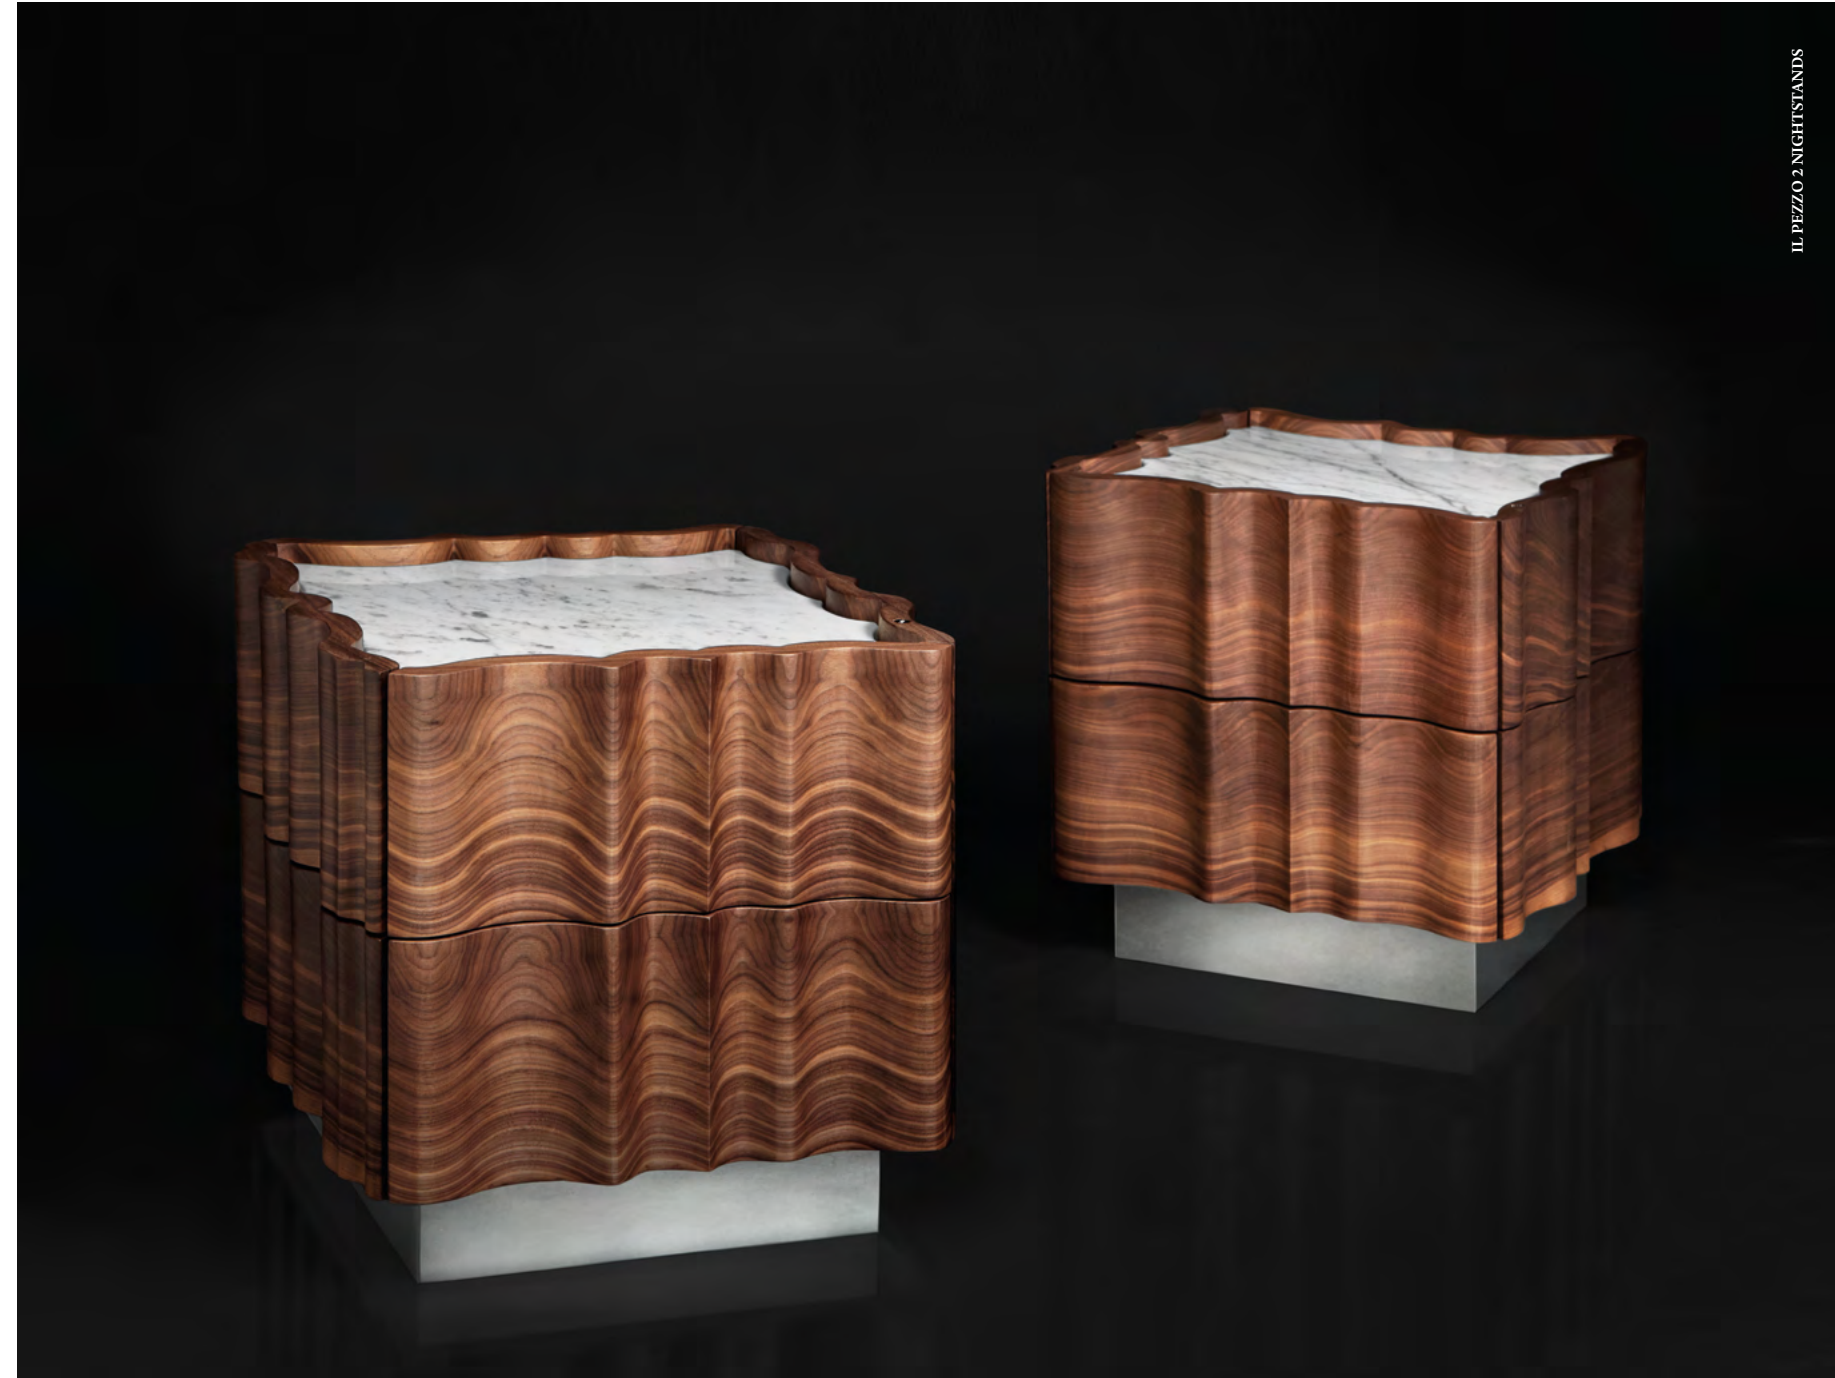

IL PEZZO 2

*Inspiring familiar
sensations, it gives its
own reading of time*

Classic, flowing and gentle contours, old pieces inspiring familiar and comforting sensations, giving their own reading of time. The shape of the structure allows the solid walnut to amaze by showing off its colours and grain.