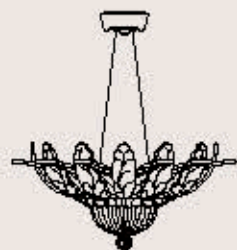

: Pendant with satin glass leaves and metal decoration with nickel finish. Available in different dimensions and colours.

dimensioni _ dimensions
ø 70 h. 33 _ ø 27" h. 13"

lampadine _ bulbs
11 - E14 _ 11 - E12