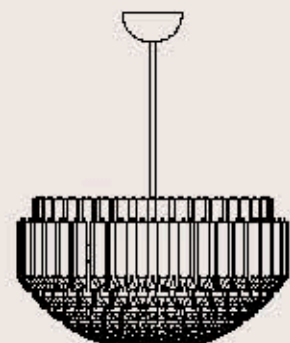

705/90

ITALAMP Studio

: Lampada a sospensione composta da triedri di vetro ambra, struttura in metallo con finitura oro. Disponibile in varianti dimensionali e cromatiche.

: Pendant made of amber glass trihedrons, metal with gold finish. Available in different dimensions and colours.

dimensioni _ dimensions
ø 90 h. 50 _ ø 35" h. 20"

lampadine _ bulbs
12 - E27 _ 12 - E26

3000K standard, alternative disponibili a richiesta.
3000K standard, other options available on request.