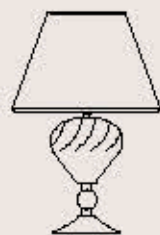

8056/LG

R. Vitadello

: Lampada da tavolo in cristallo e diffusore in tessuto nero. Dettagli in metallo nichel. Disponibile in varianti cromatiche.

: Table lamp in blow crystal with black fabric shade. Metal details with nickel finish. Available in different colours.