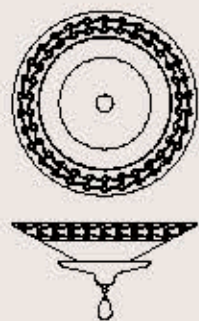

671/50

R. Vitadello - S. Traverso

: Lampada a soffitto in vetro satinato con pendaglio in vetro trasparente e metallo con finitura nichel. Disponibile in varianti dimensionali e cromatiche.

: Ceiling lamp in satin glass with transparent glass pendant and metal with nickel finish. Available in different dimensions and colours.

dimensioni _ dimensions
ø 50 h. 26 _ ø 20" h. 11"

lampadine _ bulbs
4 - E14 _ 4 - E12