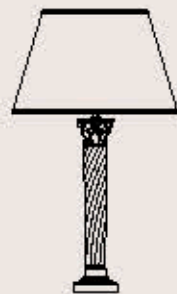

8030/G

ITALAMP Studio

: Lampada da tavolo con corpo in cristallo torciglione trasparente e metallo con finitura oro lucido e diffusore in tessuto nero.

: Table lamp in twisted clear crystal body and metal with gold finish. Black fabric shade.

dimensioni _ dimensions
ø 43 h. 75 _ ø 17" h. 30"

lampadine _ bulbs
1 - E27 _ 1 - E26