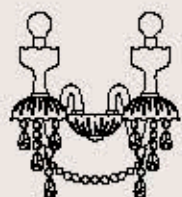

SABIK 238/AP2

ITALAMP Studio

: Lampada a parete in cristallo intagliato e vetro
ambra, struttura in metallo con finitura oro, penda-
glieria Swarovski Elements. Disponibile in varianti
dimensionali e cromatiche.

: Wall lamp in amber carved crystal
and glass, metal with gold finish, Swarovski
Elements pendants. Available in different
dimensions and colours.