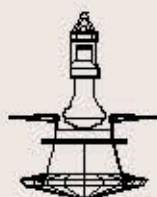

: *Spotlight in clear Swarovski Elements and metal with chrome finish. Available in different colours.*

dimensioni _ dimensions
ø 12 h. 4+11 _ ø 5" h. 2+4"
Foro ø 6 _ Hole ø 3"

lampadine _ bulbs
1 - E14 - R50