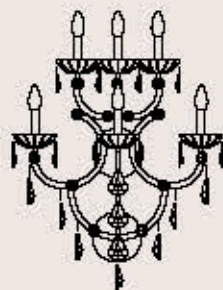

11 - E14 _ 11 - E12

5105/AP9

ITALAMP Studio

: Lampada a parete in stile Mariateresa, metallo con finitura oro e vetro. Pendagliera in cristallo. Disponibile in varianti dimensionali e cromatiche.

: Wall lamp in Mariateresa style, metal with gold finish and glass with crystal pendants. Available in different dimensions and colours.