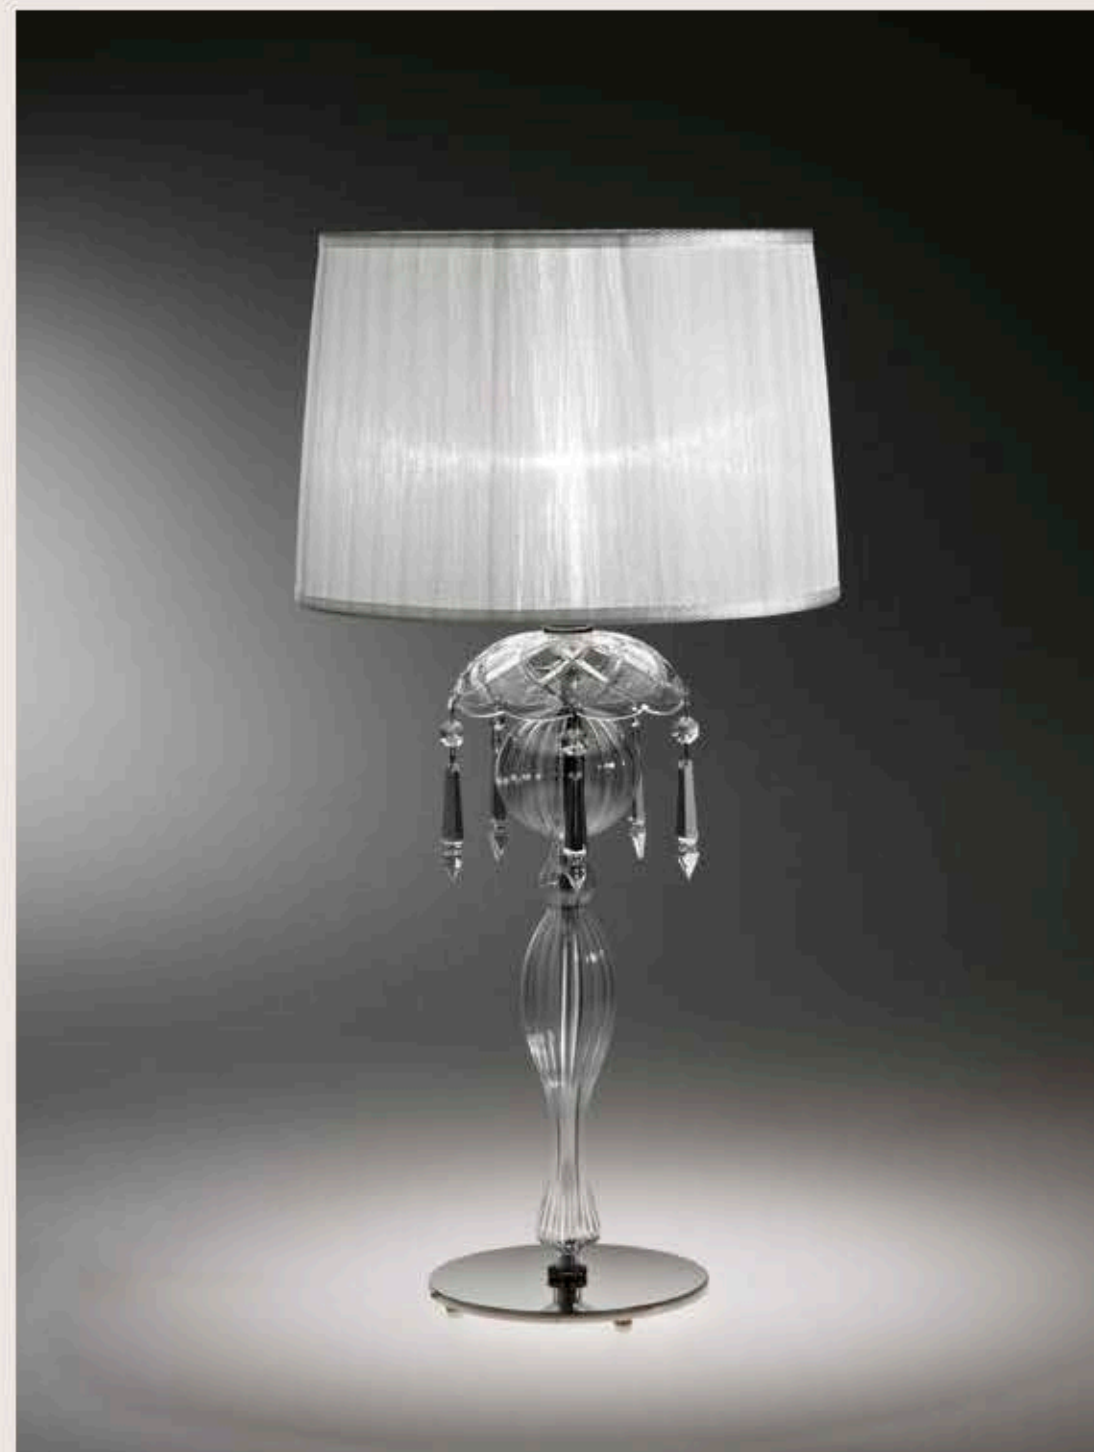

dimensioni _ dimensions
ø 15 h. 48 _ ø 6" h. 19"

lampadine _ bulbs
1 - E14 _ 1 - E12

dimensioni _ dimensions
ø 28 h. 56 _ ø 12" h. 23"

lampadine _ bulbs
1 - E27 _ 1 - E26

correlati _ relateds
p. 227