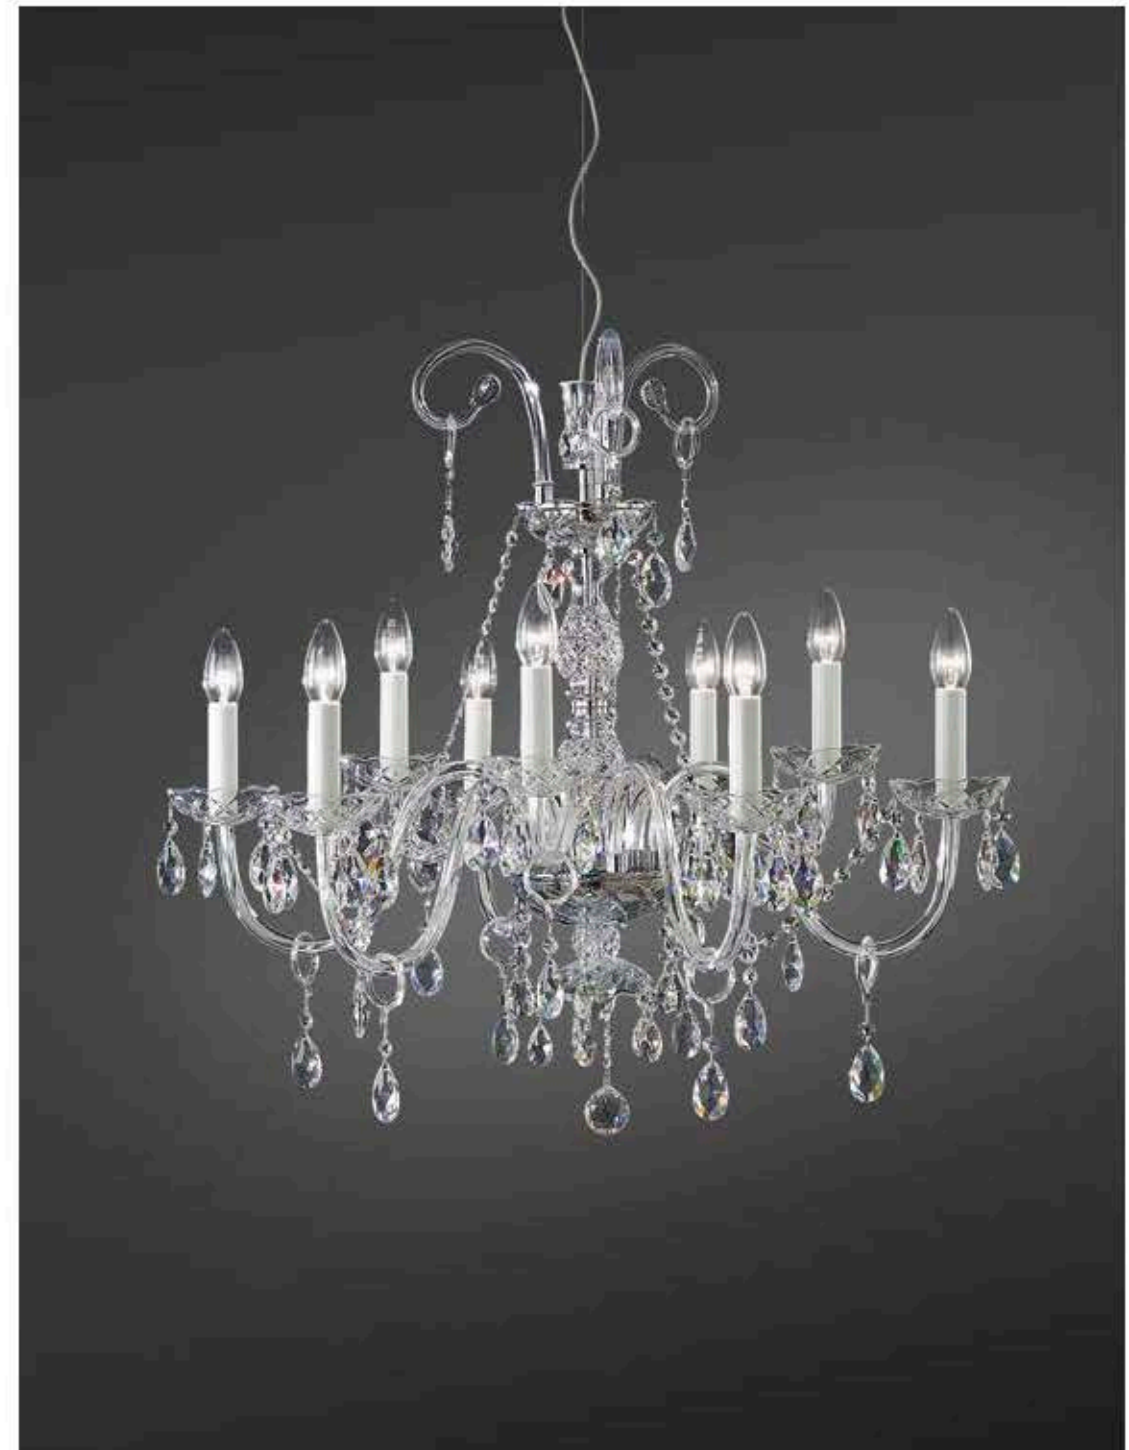

117/6+3

ITALAMP Studio

: Lampada a sospensione in cristallo intagliato, struttura in metallo con finitura cromo, pendagliera in Swarovski Elements. Disponibile in varianti dimensionali e cromatiche.

: Chandelier in carved crystal, metal with chrome finish, Swarovski Elements pendants. Available in different dimensions and colours.

dimensioni _ dimensions
ø 80 h. 75 _ ø 32" h. 30"

lampadine _ bulbs
9 - E14 _ 9 - E12

correlati _ relateds
p. 241