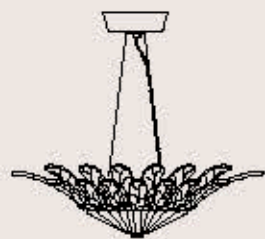

: Pendant in "graniglia" glass leaves, metal structure with gold finish. Available in different dimensions and colours.

dimensioni _ dimensions
ø 70 h. 26 _ ø 28" h. 11"

lampadine _ bulbs
8 - E14 _ 8 - E12