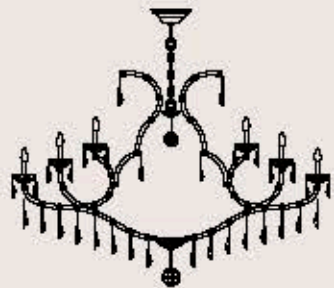

5103/54

ITALAMP Studio

: Lampada a sospensione in stile Mariateresa con struttura in metallo con finitura oro, pendagliera e dettagli in vetro colore topazio. Disponibile in varianti dimensionali e cromatiche.

: Chandelier in Mariateresa style, metal with gold finish, topaz glass pendants and details. Available in different dimensions and colours.

dimensioni _ dimensions
ø 160 h. 110 _ ø 63" h. 43"

lampadine _ bulbs
64 - E14 _ 64 - E12