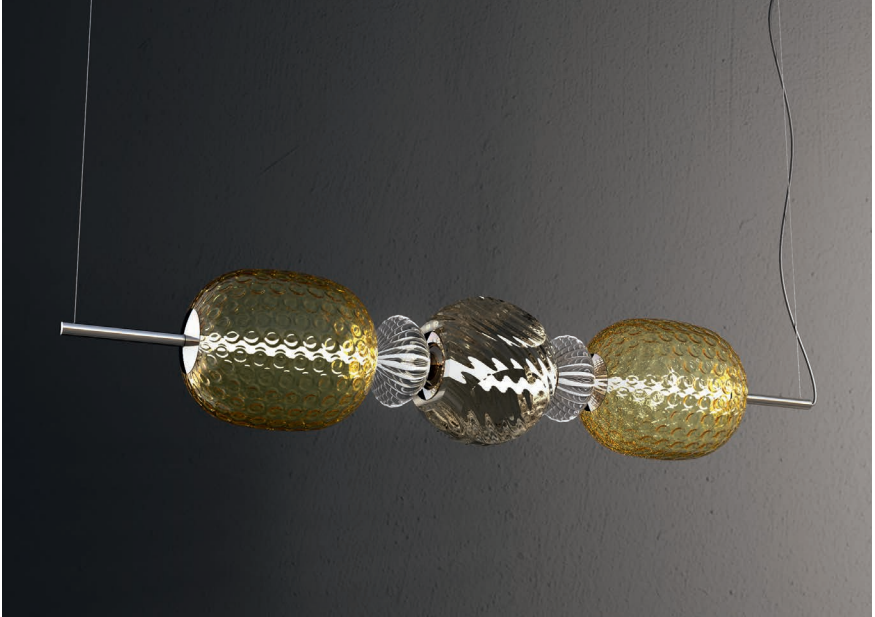

GRETA

DESIGNER | STEFANO TRAVERSO, ROBERTA VITTADELLO

Ø 26 cm _ H 167 cm _ 40W strip led

OPERA

Ø 20 cm _ H 107 cm _ 26W strip led

Ø 26 cm _ L 86 cm _ 24W strip led

FRIDA | RITA

DESIGNER | STEFANO TRAVERSO, ROBERTA VITTADELLO