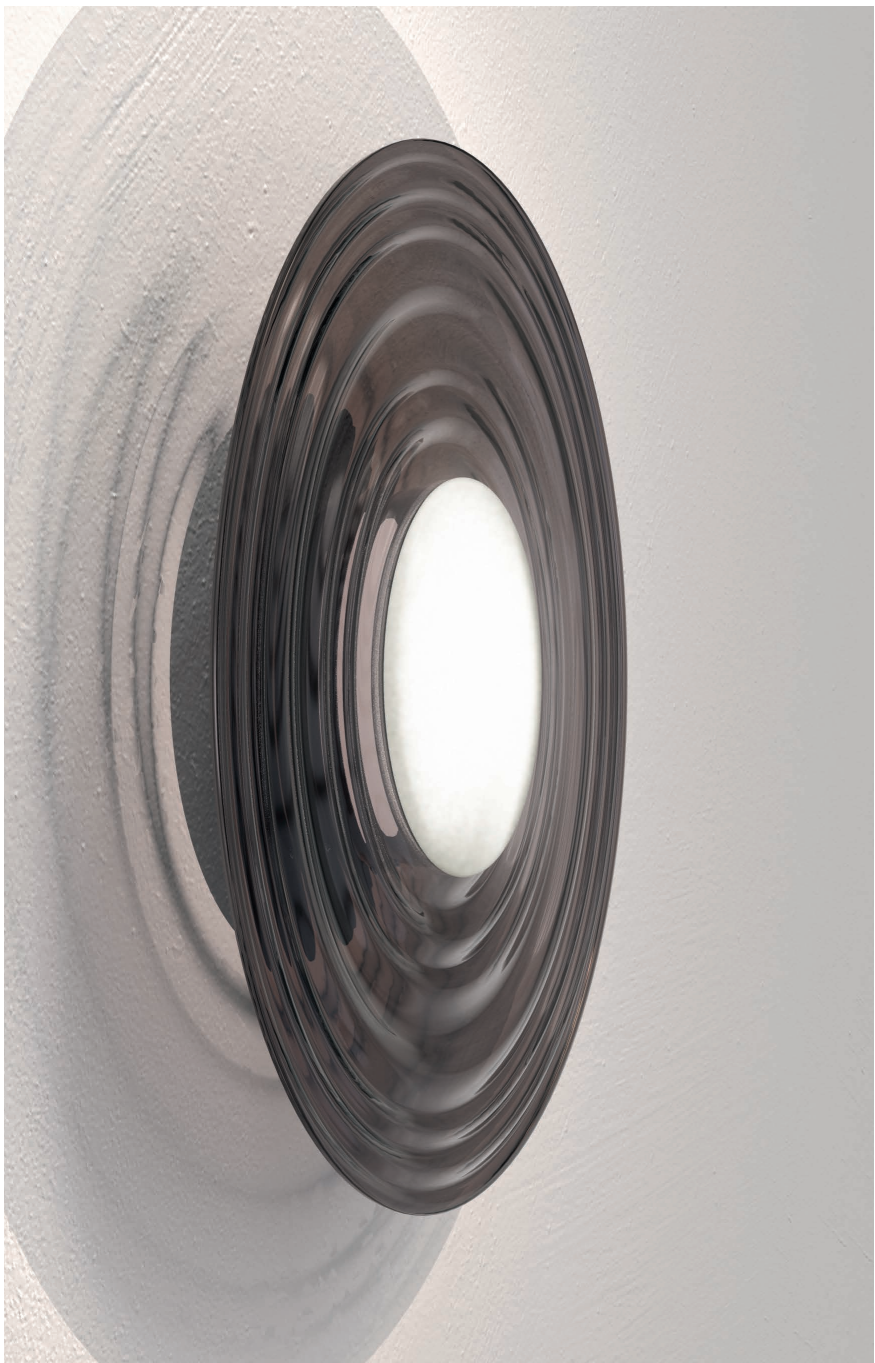

TREVI
DESIGNER | SILVIO DE PONTE

Ø 45 cm _ H 44 cm _ 1x20,9W module led

GRADIENT/P
DESIGNER | MARC SADLER

Ø 17 cm _ H 143 cm _ 1x20,9W module led

GRAVITY/AP GRAVITY/S
DESIGNER | MARCO PIVA

Ø 40 cm _ D 10 cm _ 1x20,9W module led