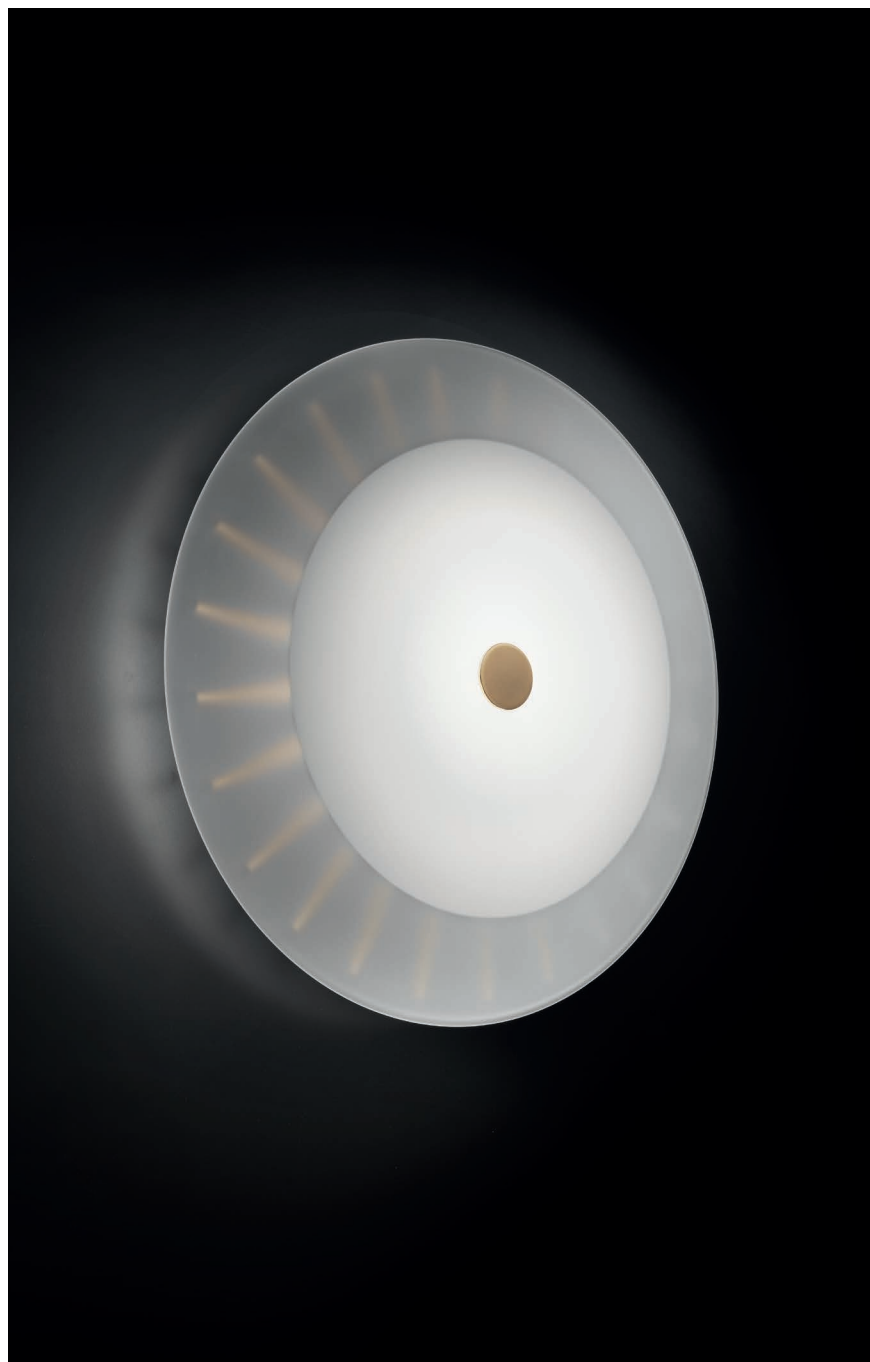

POLIFEMO

DESIGNER | ALBERTO GIRARDELLO

Ø 54 cm _ D 10 cm _ 1x24,3W module led

INCANTO