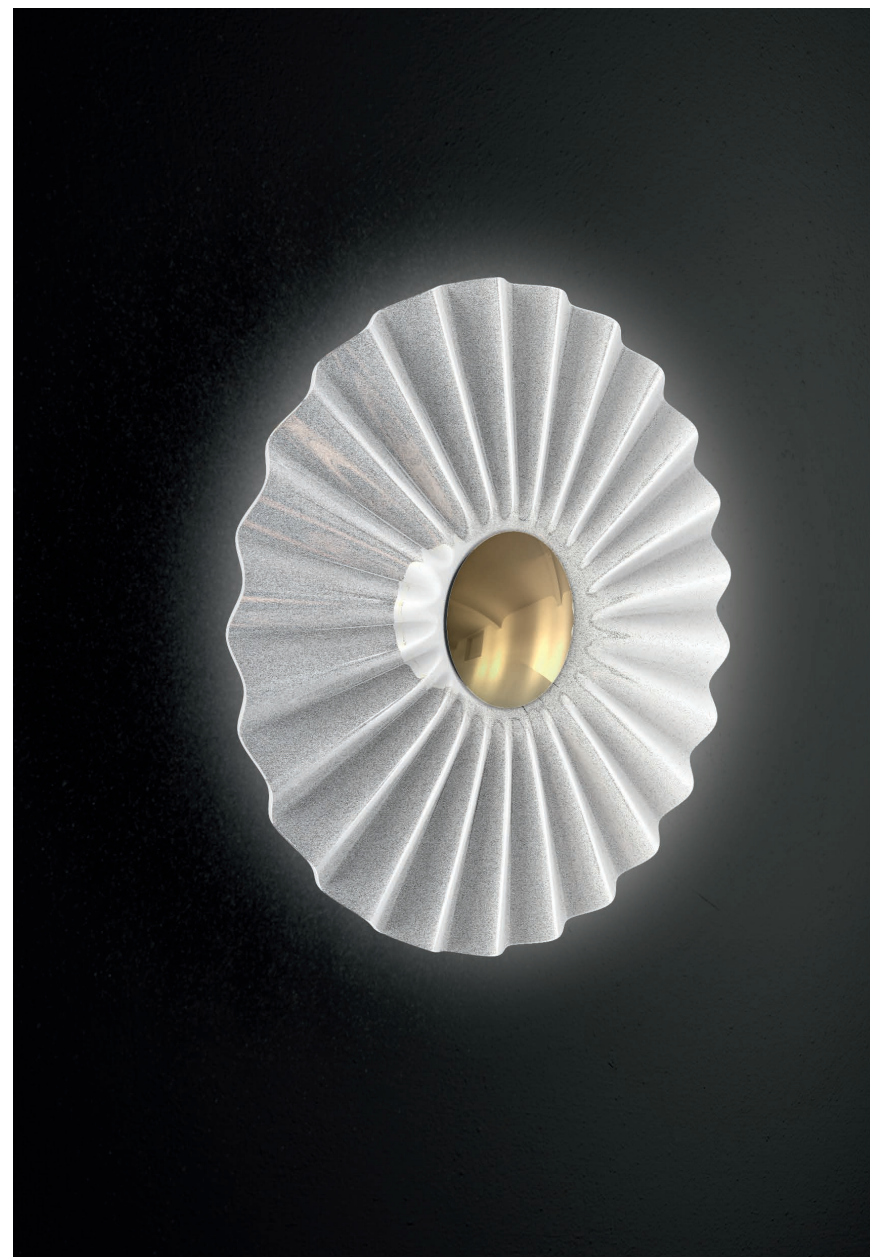

SCILLA

DESIGNER | STEFANO TRAVERSO

Ø 36 cm _ D 10 cm _ 12W strip led

INCANTO