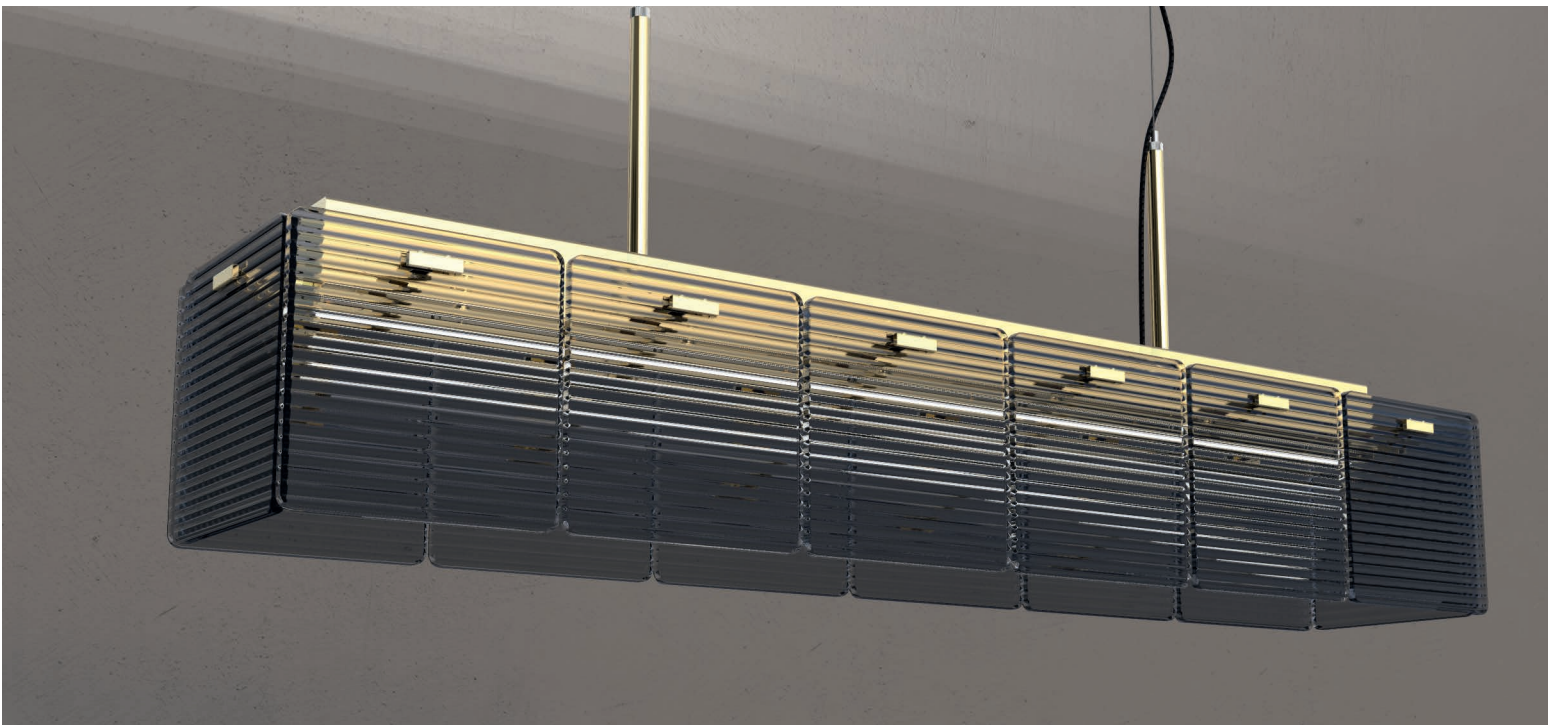

Ø 80 cm _ H 90 cm _ 8x33W G9

BOBOLI

DESIGNER | STEFANO TRAVERSO, ROBERTA VITTADELLO

Ø 80 cm _ H var _ 41W spot led

OPERA

MATILDA/LP MATILDA/LG MATILDA/P
DESIGNER | ROBERTA VITTADELLO

Ø 32 cm _ H 100 cm _ 1x77W E27

Ø 32 cm _ H 143 cm _ 1x77W E27

Ø 60 cm _ H 174 cm _ 3x77W E27

AURA/S

DESIGNER | STEFANO TRAVERSO

SVEVO

DESIGNER | STEFANO TRAVERSO

L 124 cm _ H 45 cm _ 96W strip led

L 164 cm _ H 12 cm _ 96W strip led