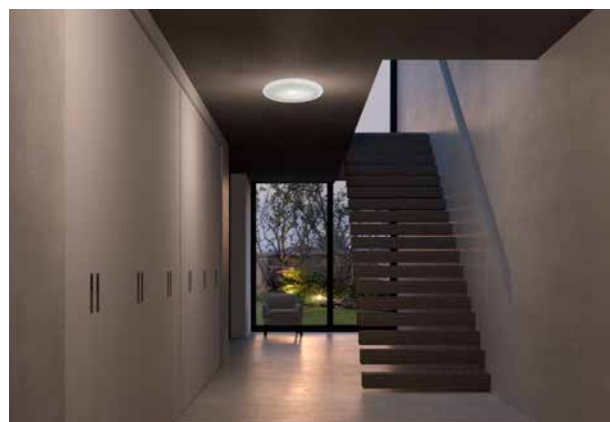

CRATER 212/PL50

DESIGNER
DANILO DE ROSSI

dimensioni _ dimensions
Ø 50 P 15 _ Ø 20" D 6"

luce led _ led light
15.5w - LED - 2000 LUMEN

3000K STANDARD. ALTERNATIVE DISPONIBILI A RICHIESTA.
3000K STANDARD. OTHER OPTIONS AVAILABLE ON REQUEST.