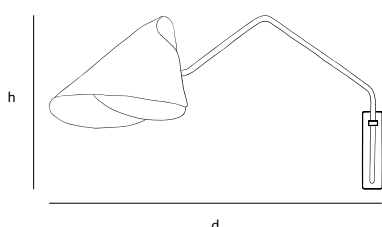

materials

* CS
coated
steel &
leather
shade

* TOT
leather
tube &
shade

ON REQUEST
stainless steel /
yellow /
red copper

colors

* NATUREL
naturel

* BLACK
black

* COGNAC
cognac

* GREEN
green

*** DARK
BROWN**
dark
brown

Order code

MQ.WA.*/*

Dimensions

Wxdxh **45x165x70cm**

Lightsource

**Included LED 100mm Globe 7W
filament 2400K**

Lampholder

E27

Only suitable for low heat output

lightsource (LED)

Weight

Net. weight **4kg**

Dimmer

Optional with cable dimmer