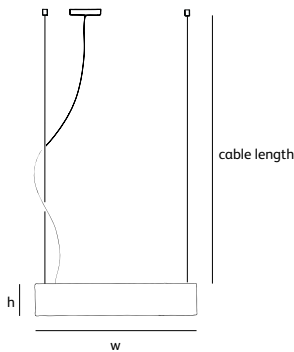

| | |
|-----------------------|---------------------------------|
| Order code | SO.SU.60.* |
| Dimensions | |
| Wxdxh | 60x7x13cm |
| Standard cable length | 200cm |
| Lightsource | |
| | 2 x 120W / 240V included |
| | Max. 2 x 200W / 240V |
| Lampholder | |
| | R7s / 118mm halogen |
| Weight/Packaging | |
| Net. weight | 4kg (bronze: 10kg) |
| Gross weight | 5kg (bronze: 11kg) |
| Packaging | 67x21x15cm |