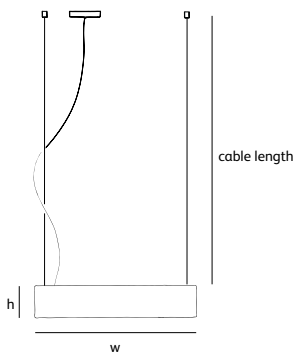

Order code

SO.SU.60.LED.*

Dimensions

Wxdxh **60x7x13cm**

Standard cable length **200cm**

Lightsource

13W LED down / 2700K

Weight/Packaging

Net. weight **4kg (bronze: 10kg)**

Gross weight **5kg (bronze: 11kg)**

Packaging **67x21x15cm**

Driver

Trailing & leading edge dimmable driver. Dimmer not included.