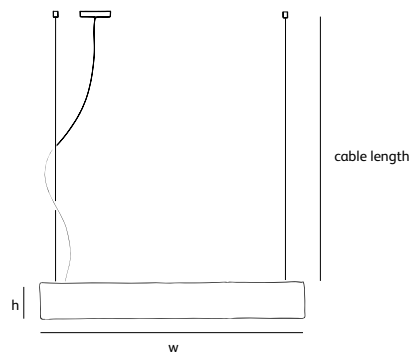

Order code

SO.SU.100.LED.*

Dimensions

Wxdxh **100x7x13cm**

Standard cable length **200cm**

Lightsource

19,5W LED down / 2700K

Weight/Packaging

Net. weight **7kg (bronze: 18kg)**

Gross weight **8kg (bronze: 19kg)**

Packaging **107x21x15cm**

Driver

Trailing & leading edge dimmable driver. Dimmer not included.