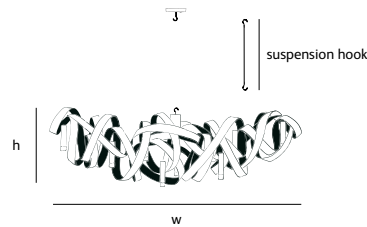

* HG/BL
high gloss
polished/
black

MN.06.CH.HG/BL.O

| | |
|------------------|--------------------------------------|
| Order code | MN.06.CH.*.O |
| Dimensions | |
| Wxdxh | 110x45x45cm |
| Hook | customized* |
| Ceiling cover | 10cm |
| Lightsource | Included 6 x 40W halogen |
| Lampholder | G9 |
| | Max. 6 x 40W / 240V |
| Weight/Packaging | |
| Net. weight | 7kg |
| Gross weight | 11kg |
| Packaging | 120x55x55cm |
| Dimmer | Dimmable, dimmer not included |