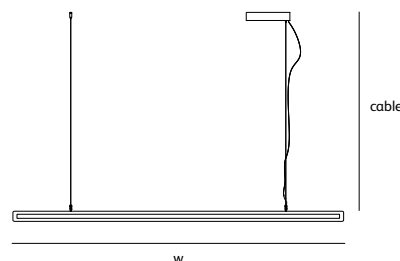

| | |
|---|----------------------------|
| Order code | FR.160.SU.UP/DOWN.* |
| Dimensions | |
| Wxdxh | 160x2,5x7cm |
| Standard cable length | 200cm |
| Lightsource | |
| LED 19W up – 26W down / 2700K | |
| Weight/Packaging | |
| Net. weight | 5,5kg |
| Gross weight | 8kg |
| Packaging | 165x16,5x16,5cm |
| Dimmer | |
| Dimmable driver | |
| DALI / 1-10V | |
| Dimmer not included | |
| Wireless lighting control on request | |