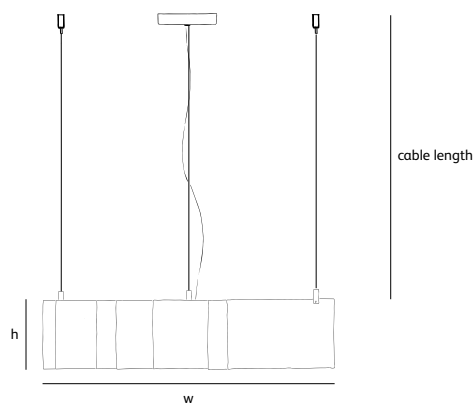

color & material

ST
stainless steel

PA.02.SU.ST