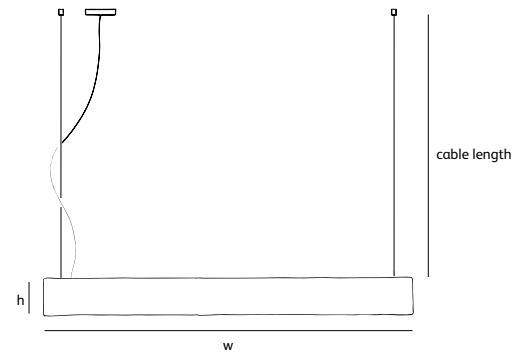

Order code	SO.SU.140.*
Dimensions	
Wxdxh	140x7x13cm
Standard cable length	200cm
Lightsource	
	3 x 120W / 240V included
	Max. 3 x 200W / 240V
Lampholder	
	R7s / 118mm halogen
Weight/Packaging	
Net. weight	9,5kg (bronze: 24kg)
Gross weight	10,5kg (bronze: 25kg)
Packaging	147x21x15cm