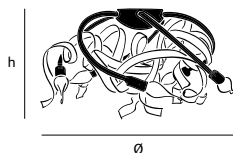

* WH
white
powder
coated

* HG
high
gloss
polished

* TOT.HG
total high
gloss
polished

RP.03.CE.HG

Order code

RP.03.CE.*

Dimensions

 xh **40x27cm**