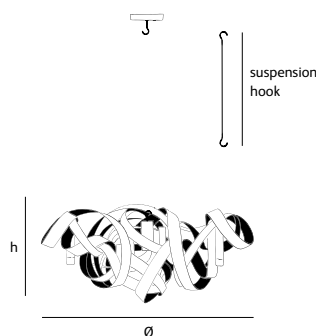

MN.07.CH.HG.T

Order code	MN.05.CH.*.T
Dimensions	
Øxh	75x35cm
Hook	customized*
Ceiling cover	10cm
Lightsource	Included 5 x 40W halogen
Lampholder	G9
	Max. 5 x 40W / 240V
Weight/Packaging	
Net. weight	7kg
Gross weight	10kg
Packaging	80x80x40cm
Dimmer	Dimmable, dimmer not included