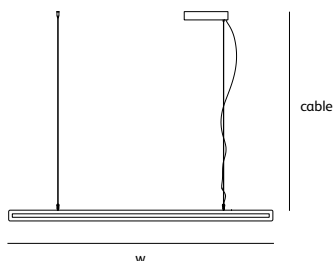

suspension up-down

colors & materials

* GM
gunmetal
powder coated

* WH
white
powder coated

* AN
anodic brown
powder coated

FR.200.SU.UP/DOWN.CS

| | |
|---|----------------------------|
| Order code | FR.120.SU.UP/DOWN.* |
| Dimensions | |
| Wxdxh | 120x2,5x7cm |
| Standard cable length | 200cm |
| Lightsource | |
| LED 13W up – 19W down / 2700K | |
| Weight/Packaging | |
| Net. weight | 4kg |
| Gross weight | 6kg |
| Packaging | 125x16,5x16,5cm |
| Dimmer | |
| Dimmable driver | |
| DALI / 1-10V | |
| Dimmer not included | |
| Wireless lighting control on request | |

| | |
|---|----------------------------|
| Order code | FR.160.SU.UP/DOWN.* |
| Dimensions | |
| Wxdxh | 160x2,5x7cm |
| Standard cable length | 200cm |
| Lightsource | |
| LED 19W up – 26W down / 2700K | |
| Weight/Packaging | |
| Net. weight | 5,5kg |
| Gross weight | 8kg |
| Packaging | 165x16,5x16,5cm |
| Dimmer | |
| Dimmable driver | |
| DALI / 1-10V | |
| Dimmer not included | |
| Wireless lighting control on request | |