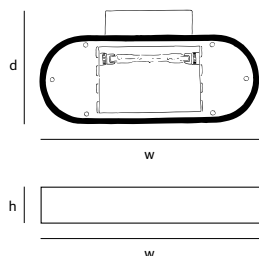

Order code

SOLO-UPLIGHTER.*

Dimensions

Wxdxh **30,5x16x5,5cm**

Lightsource

1 x 120W / 240V included

Max. 1 x 200W / 240V

Lampholder

R7s / 118mm

Weight/Packaging

Net. weight **2,5kg**

(bronze: 6kg)

Gross weight **3kg**

(bronze: 6,5kg)

Packaging **31x22x9cm**

Dimmer

Dimmable, dimmer not included

IP 20