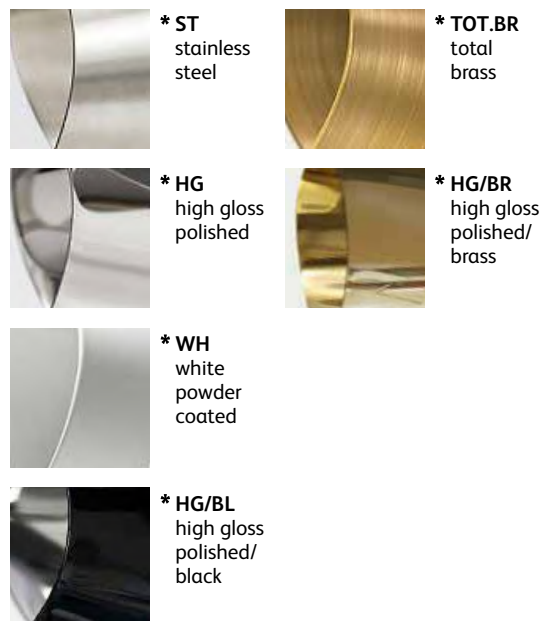

colors & materials