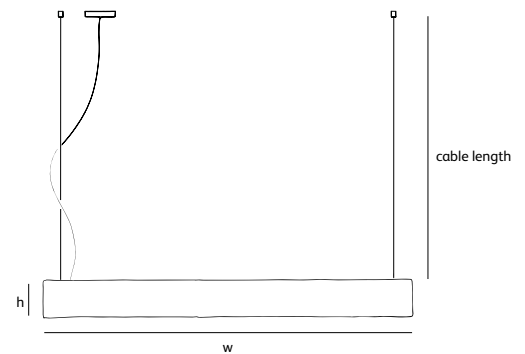

Order code

SO.SU.140.LED.*

Dimensions

Wxdxh **140x7x13cm**

Standard cable length **200cm**

Lightsource

19,5W LED down / 2700K

Weight/Packaging

Net. weight **9,5kg (bronze: 24kg)**

Gross weight **10,5kg (bronze: 25kg)**

Packaging **147x21x15cm**

Driver

Trailing & leading edge dimmable driver. Dimmer not included.