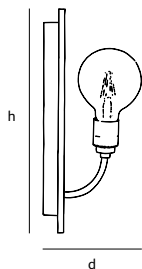

what?

wall lamp

color & material

BR
bronze

WH.01.WA.BR

Order code

WH.01.WA.BR

Dimensions