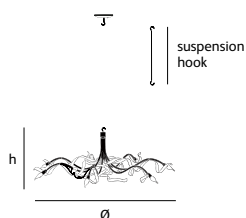

*** TOT.HG**
total high
gloss
polished

RP.07.CH.170.ST.R

| | |
|--------------------------------------|--------------------|
| Order code | |
| RP.05.CH.100.*.R | |
| Dimensions | |
| Øxh | 100x45cm |
| Hook | customized* |
| Ceiling cover | 10cm |
| Lightsource | |
| Not included | |
| Lampholder | |
| E14 | |
| Max. 5 x 40W / 240V | |
| Weight | |
| Net. weight | 6kg |
| Dimmer | |
| Dimmable, dimmer not included | |