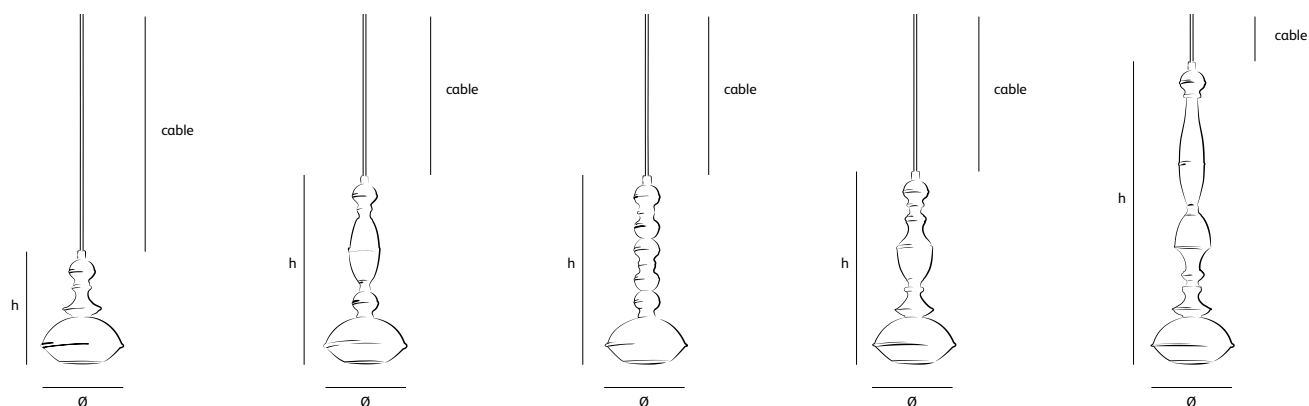

***PB**
powder blue

materials

***CH**
chrome

***YC** yellow
copper

***RC** red
copper

BB.T5.LB/CH

| | |
|-----------------------|--------------------------------------|
| Order code | BB.T1.*/* |
| Dimensions | Øxh 15x22cm |
| Standard cable length | 300cm |
| Lightsource | Not included |
| Lampholder | GU10 |
| | Max. 1 x 50W / 240V |
| | Halogen or retrofit LED |
| Weight | |
| Net. weight | < 1kg |
| Dimmer | |
| | Dimmable, dimmer not included |