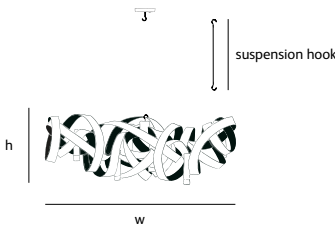

* HG/BL
high gloss
polished/
black

MN.06.CH.HG/BL.O

| | |
|------------------|--------------------------------------|
| Order code | MN.06.CH.*.O |
| Dimensions | |
| Wxdxh | 110x45x45cm |
| Hook | customized* |
| Ceiling cover | 10cm |
| Lightsource | Included 6 x 40W halogen |
| Lampholder | G9 |
| | Max. 6 x 40W / 240V |
| Weight/Packaging | |
| Net. weight | 7kg |
| Gross weight | 11kg |
| Packaging | 120x55x55cm |
| Dimmer | Dimmable, dimmer not included |