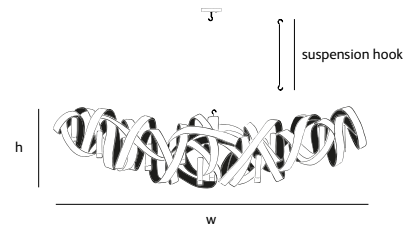

Order code	MN.10.CH.*.O
Dimensions	
Wxdxh	180x60x70cm
Hook	customized*
Ceiling cover	10cm
Lightsource	Included 10 x 40W halogen
Lampholder	G9
	Max. 10 x 40W / 240V
Weight/Packaging	
Net. weight	18kg
Gross weight	24kg
Packaging	190x70x80cm
Dimmer	Dimmable, dimmer not included