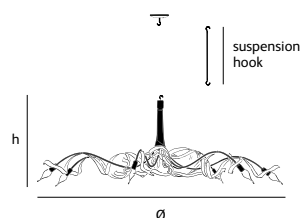

*** TOT.HG**
total high
gloss
polished

RP.07.CH.170.ST.R

| | |
|--------------------------------------|--------------------|
| Order code | |
| RP.05.CH.100.*.R | |
| Dimensions | |
| Øxh | 100x45cm |
| Hook | customized* |
| Ceiling cover | 10cm |
| Lightsource | |
| Not included | |
| Lampholder | |
| E14 | |
| Max. 5 x 40W / 240V | |
| Weight | |
| Net. weight | 6kg |
| Dimmer | |
| Dimmable, dimmer not included | |