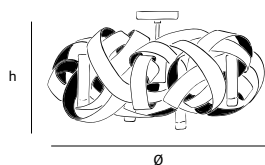

Order code	MN.03.CE.*
Dimensions	
Øxh	45x35cm
Ceiling cover	10cm
Lightsource	
	Included 3 x 40W halogen
Lampholder	
	G9
	Max. 3 x 40W / 240V
Weight/Packaging	
Net. weight	2,5kg
Gross weight	3,5kg
Packaging	50x50x40cm
Dimmer	
	Dimmable, dimmer not included

Order code	MN.05.CE.*
Dimensions	
Øxh	60x40cm
Ceiling cover	10cm
Lightsource	
	Included 5 x 40W halogen
Lampholder	
	G9
	Max. 5 x 40W / 240V
Weight/Packaging	
Net. weight	7kg
Gross weight	9kg
Packaging	65x65x50cm
Dimmer	
	Dimmable, dimmer not included