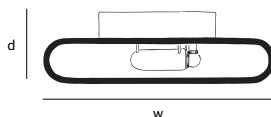

Order code

SOLO-OUTD.LED.*

Dimensions

Wxdxh **26x7,5x13cm**

Lampsource

**LED: 6,5W up & 6,5W down
/ 3000K. Not dimmable**

Weight/Packaging

Net. weight **2,5kg
(bronze: 6kg)**

Gross weight **3kg
(bronze: 6,5kg)**

Packaging **31x22x9cm**

Dimmer

Non dimmable driver

Order code

SOLO-OUTD.*

Dimensions

Wxdxh **26x9x13cm**

Lampholder

**GY6 halogen
Max. 1x 50W / 12V included**

Weight/Packaging

Net. weight **2,5kg
(bronze: 6kg)**

Gross weight **3kg
(bronze: 6,5kg)**

Packaging **31x22x10cm**

Dimmer

Dimmable, dimmer not included