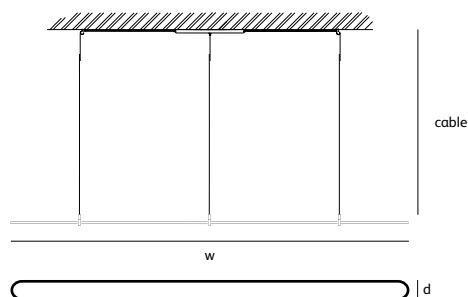

COCO

suspension lamp

CO.160.SU

| | |
|-----------------------|---|
| Order code | CO.120.SU |
| Dimensions | |
| Wxdxh | 120x5,8x1,2cm |
| Standard cable length | 200cm |
| Material | corian® translucent |
| Lightsource | LED 23W / 2700K |
| Weight/Packaging | |
| Net. weight | 1kg |
| Dimmer | |
| | Dimmable driver |
| | DALI or 1-10V |
| | Dimmer not included |
| | Wireless lighting control on request |

| | |
|-----------------------|---|
| Order code | CO.160.SU |
| Dimensions | |
| Wxdxh | 160x5,8x1,2cm |
| Standard cable length | 200cm |
| Material | corian® translucent |
| Lightsource | LED 30W / 2700K |
| Weight/Packaging | |
| Net. weight | 1,3kg |
| Dimmer | |
| | Dimmable driver |
| | DALI or 1-10V |
| | Dimmer not included |
| | Wireless lighting control on request |