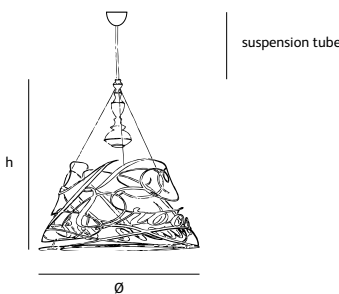

Order code

IF.01.SU.*

Dimensions

Øxh **80x90cm**

Suspension tube **customized***

Other sizes on request

Lightsource

Included

Lampholder

GU10

Max. 1 x 75W / 240V

or retrofit LED

Weight

Net. weight **7kg**

Dimmer

Dimmable, dimmer not included

IP 20

*Please add total length (bottom fixture to ceiling) to your order.