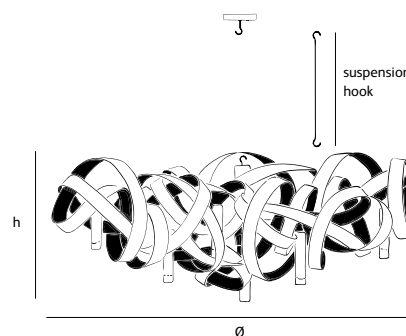

Order code	MN.09.CH.*.T
Dimensions	
Øxh	130x75cm
Hook	customized*
Ceiling cover	10cm
Lightsource	Included 9 x 40W halogen
Lampholder	G9
	Max. 9 x 40W / 240V
Weight/Packaging	
Net. weight	14kg
Gross weight	21kg
Packaging	135x135x85cm
Dimmer	Dimmable, dimmer not included