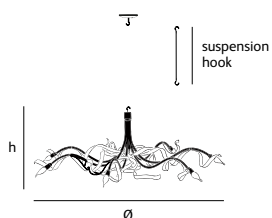

*** TOT.HG**
total high
gloss
polished

RP.07.CH.170.ST.R

| | |
|--------------------------------------|--------------------|
| Order code | |
| RP.05.CH.100.*.R | |
| Dimensions | |
| Øxh | 100x45cm |
| Hook | customized* |
| Ceiling cover | 10cm |
| Lightsource | |
| Not included | |
| Lampholder | |
| E14 | |
| Max. 5 x 40W / 240V | |
| Weight | |
| Net. weight | 6kg |
| Dimmer | |
| Dimmable, dimmer not included | |