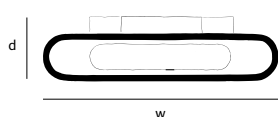

SOLO-OUTD.AA

Order code

SOLO-OUTD.LED.*

Dimensions

Wxdxh **26x7,5x13cm**

Lampsource

**LED: 6,5W up & 6,5W down
/ 3000K. Not dimmable**

Weight/Packaging

Net. weight **2,5kg
(bronze: 6kg)**

Gross weight **3kg
(bronze: 6,5kg)**

Packaging **31x22x9cm**

Dimmer

Non dimmable driver

Order code

SOLO-OUTD.*

Dimensions

Wxdxh **26x9x13cm**

Lampholder

**GY6 halogen
Max. 1x 50W / 12V included**

Weight/Packaging

Net. weight **2,5kg
(bronze: 6kg)**

Gross weight **3kg
(bronze: 6,5kg)**

Packaging **31x22x10cm**

Dimmer

Dimmable, dimmer not included