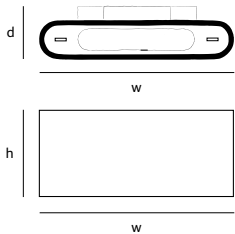

Order code	SO.WA.LED.*
Dimensions	
Wxdxh	26x7,5x13cm
Lightsource	
LED: 6,5W up & 6,5W down / 2700K. RA <90	
Weight/Packaging	
Net. weight	2,5kg (bronze: 6kg)
Gross weight	3kg (bronze: 6,5 kg)
Packaging	31x22x9cm
Driver	
Trailing & leading edge	dimnable driver
Dimmer	Dimmer not included