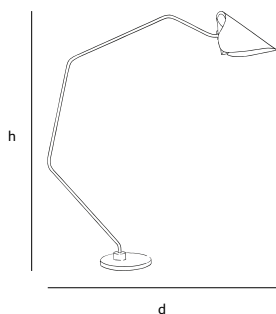

Order code

MQ.FL.*/*

Dimensions

Wxdxh **45x150x215cm**

Lightsource

**Included LED 100mm Globe 7W
filament 2400K**

Lampholder

E27

**Only suitable for low heat output
lightsource (LED)**

Weight

Net. weight **25,5kg**

Dimmer

Floor dimmer included

materials

* CS
coated
steel &
leather
shade

* TOT
leather
tube &
shade

ON REQUEST
stainless steel /
yellow /
red copper

colors

* NATUREL
naturel

* BLACK
black

* COGNAC
cognac

* GREEN
green

*** DARK
BROWN**
dark
brown