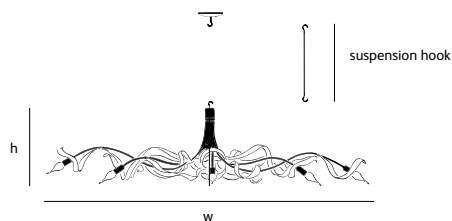

Order code	RP.06.CH.*.O
Dimensions	
Wxdxh	135x75x40cm
Hook	customized*
Ceiling cover	10cm
Lightsource	Not included
Lampholder	E14
	Max. 6 x 40W / 240V
Weight	
Net. weight	5kg
Dimmer	Dimmable, dimmer not included

Order code	RP.08.CH.*.O
Dimensions	
Wxdxh	170x100x40cm
Hook	customized*
Ceiling cover	10cm
Lightsource	Not included
Lampholder	E14
	Max. 8 x 40W / 240V
Weight	
Net. weight	7kg
Dimmer	Dimmable, dimmer not included