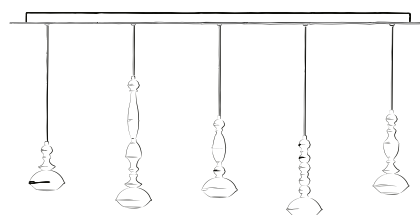

benben

ceiling cover

The Benben is standard complemented with ceiling cover (a) in white, other standard benben colours on request (no additional costs). Please note that if you choose another ceiling cover option below, ceiling cover (a) will no longer be included.

- (a) BB.CECO.1L.R
  ceiling cover for 1 lamp Ø 11,5cm
- (b) BB.CECO.3L.R
  ceiling plate for 3 lamps Ø 30cm
- (c) BB.CECO.5L.R
  ceiling plate for 5 lamps Ø 40cm
- (d) BB.CECO.7L.R
  ceiling plate for 7 lamps Ø 50cm
- (e) BB.S-HOOK
  s-hook for 1 lamp
- (f) BB.CECO.1-9L.R
  ceiling cover for 1-9 lamps Ø 14,5cm
- (g) BB.CECO.5L.L
  ceiling plate for 5 lamps 14x12cm

(a) BB.CECO.1L.R

(b) BB.CECO.3L.R