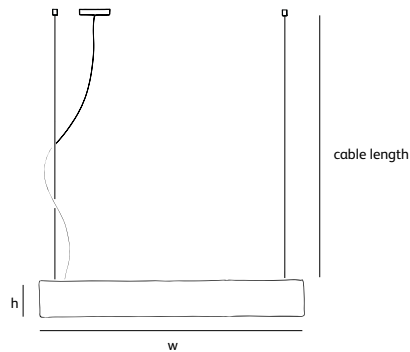

| | |
|-----------------------|---------------------------------|
| Order code | SO.SU.60.* |
| Dimensions | |
| Wxdxh | 60x7x13cm |
| Standard cable length | 200cm |
| Lightsource | |
| | 2 x 120W / 240V included |
| | Max. 2 x 200W / 240V |
| Lampholder | |
| | R7s / 118mm halogen |
| Weight/Packaging | |
| Net. weight | 4kg (bronze: 10kg) |
| Gross weight | 5kg (bronze: 11kg) |
| Packaging | 67x21x15cm |