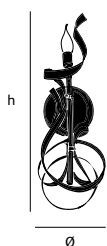

Order code

RP.01.CW.*

Dimensions

\varnothing xh **20x50cm**

Lightsource

Not included

Lampholder

E14