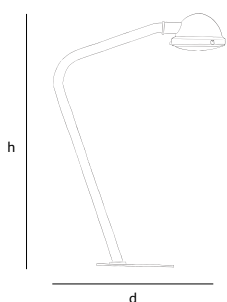

Order code	OS.01.FL.*
Dimensions	Wxdxh 78x175x258cm
Lightsource	Not included
Lampholder	E27, optional in LED (add. costs)
	Max. 1 x 200W / 240V
Weight	
Net. weight	90kg
Dimmer	Dimmable, dimmer not included

Order code	OS.01.FL.230.*
Dimensions	Wxdxh 78x175x230cm
Lightsource	Not included
Lampholder	E27, optional in LED (add. costs)
	Max. 1 x 200W / 240V
Weight	
Net. weight	80kg
Dimmer	Dimmable, dimmer not included