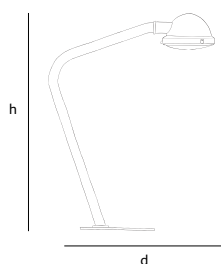

Order code	OS.01.FL.*
Dimensions	Wxdxh 78x175x258cm
Lightsource	Not included
Lampholder	E27, optional in LED (add. costs)
	Max. 1 x 200W / 240V
Weight	
Net. weight	90kg
Dimmer	Dimmable, dimmer not included

Order code	OS.01.FL.230.*
Dimensions	Wxdxh 78x175x230cm
Lightsource	Not included
Lampholder	E27, optional in LED (add. costs)
	Max. 1 x 200W / 240V
Weight	
Net. weight	80kg
Dimmer	Dimmable, dimmer not included