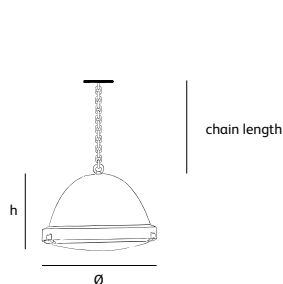

Order code

OS.01.SU.*

Dimensions

Øxh **57x42cm**

Chain length **150cm included**

Lightsource

Not included

Lampholder

E27, optional in LED (add. costs)

Max. 1x 200W / 240V

Weight/Packaging

Net. weight **20kg**

Gross weight **24kg**

Packaging **65x65x50cm**

Dimmer

IP 55

Order code

OS.01.SU.XL.*

Dimensions

Øxh **90x66cm**

Chain length **150cm included**

Lightsource

Not included

Lampholder

E27, optional in LED (add. costs)

Max. 1 x 200W / 240V

Weight

Net. weight **49kg**

Dimmer

Dimmable, dimmer not included