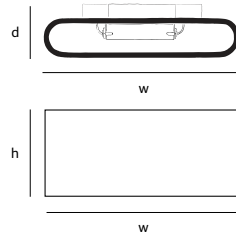

Order code	SO.WA.*
Dimensions	
Wxdxh	26x7,5x13cm
Lightsource	
1 x 120W / 240V included Max. 1 x 200W / 240V	
Lampholder	
R7s / 78mm halogen	
Weight/Packaging	
Net. weight	1,5kg (bronze: 4,5kg)
Gross weight	3kg (bronze: 6,5kg)
Packaging	31x22x9cm
Dimmer	
Dimmable, dimmer not included