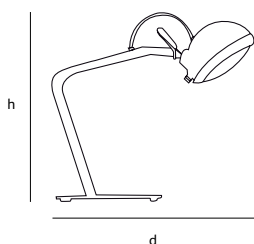

Order code

SA.01.TA.*

Dimensions

Wxdxh **20x43x45cm**

Lightsource

1 x 60W included halogen

Lampholder

G9

Max. 1 x 60W / 240V

Weight

Net. weight **3kg**

Dimmer

Cord dimmer switch included