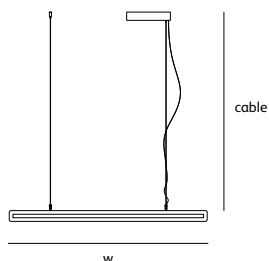

suspension up-down

colors & materials

* GM
gunmetal
powder coated

* WH
white
powder coated

* AN
anodic brown
powder coated

FR.200.SU.UP/DOWN.CS

| | |
|---|----------------------------|
| Order code | FR.120.SU.UP/DOWN.* |
| Dimensions | |
| Wxdxh | 120x2,5x7cm |
| Standard cable length | 200cm |
| Lightsource | |
| LED 13W up – 19W down / 2700K | |
| Weight/Packaging | |
| Net. weight | 4kg |
| Gross weight | 6kg |
| Packaging | 125x16,5x16,5cm |
| Dimmer | |
| Dimmable driver | |
| DALI / 1-10V | |
| Dimmer not included | |
| Wireless lighting control on request | |