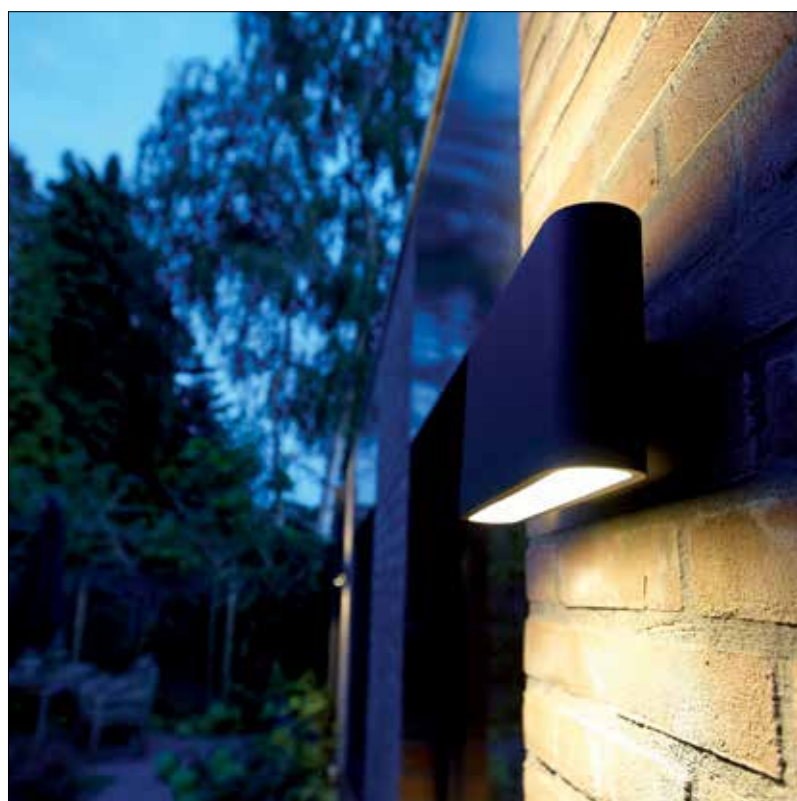

Weight/Packaging

Net. weight **9,5kg (bronze: 24kg)**

Gross weight **10,5kg (bronze: 25kg)**

Packaging **147x21x15cm**

Driver

Trailing & leading edge dimmable driver. Dimmer not included.

solo

outdoor & outdoor LED