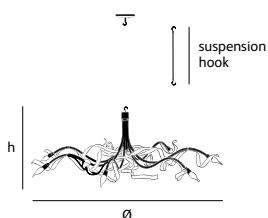

*** TOT.HG**
total high
gloss
polished

RP.07.CH.170.ST.R

| | |
|--------------------------------------|--------------------|
| Order code | |
| RP.05.CH.100.*.R | |
| Dimensions | |
| Øxh | 100x45cm |
| Hook | customized* |
| Ceiling cover | 10cm |
| Lightsource | |
| Not included | |
| Lampholder | |
| E14 | |
| Max. 5 x 40W / 240V | |
| Weight | |
| Net. weight | 6kg |
| Dimmer | |
| Dimmable, dimmer not included | |