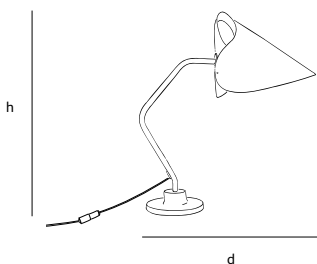

Order code

MQ.TA.*/*

Dimensions

Wxdxh **45x80x90cm**

Lightsource

**Included LED 100mm Globe 7W
filament 2400K**

Lampholder

E27

**Only suitable for low heat output
lightsource (LED)**

Weight

Net. weight **16,7kg**

Dimmer

LED cord dimmer included

materials

* CS
coated
steel &
leather
shade

* TOT
leather
tube &
shade

ON REQUEST
stainless steel /
yellow /
red copper

colors

* NATUREL
naturel

* BLACK
black

* COGNAC
cognac

* GREEN
green

*** DARK
BROWN**
dark
brown