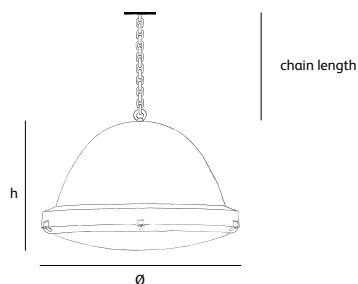

Order code

OS.01.SU.*

Dimensions

Øxh **57x42cm**

Chain length **150cm included**

Lightsource

Not included

Lampholder

E27, optional in LED (add. costs)

Max. 1x 200W / 240V

Weight/Packaging

Net. weight **20kg**

Gross weight **24kg**

Packaging **65x65x50cm**

Dimmer

IP 55

Order code

OS.01.SU.XL.*

Dimensions

Øxh **90x66cm**

Chain length **150cm included**

Lightsource

Not included

Lampholder

E27, optional in LED (add. costs)

Max. 1 x 200W / 240V

Weight

Net. weight **49kg**

Dimmer

Dimmable, dimmer not included