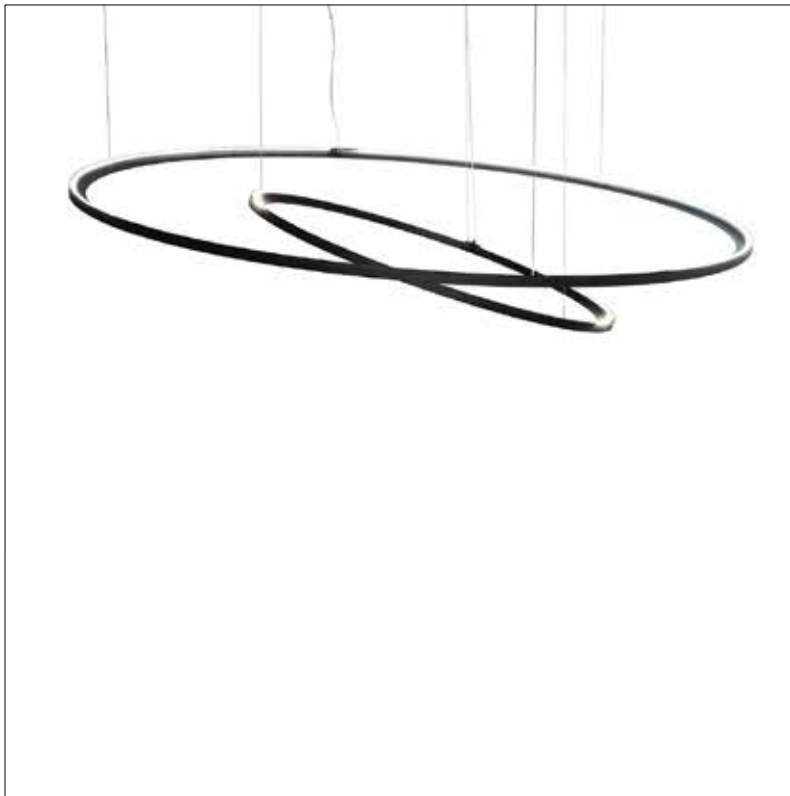

Dimmer

Floor dimmer switch included

framed

suspension lamp circle

colors & materials

*** CS**
coated bare steel

*** WH**
white
powder coated

*** AN**
anodic brown
powder coated