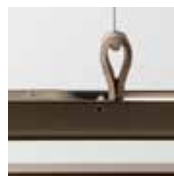

* AN
anodic brown
powder coated