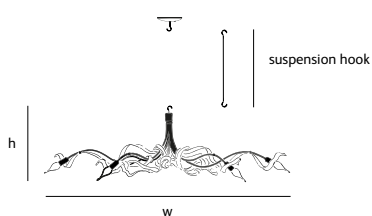

| | |
|---------------|--------------------------------------|
| Order code | RP.06.CH.*.O |
| Dimensions | |
| Wxdxh | 135x75x40cm |
| Hook | customized* |
| Ceiling cover | 10cm |
| Lightsource | Not included |
| Lampholder | E14 |
| | Max. 6 x 40W / 240V |
| Weight | |
| Net. weight | 5kg |
| Dimmer | Dimmable, dimmer not included |