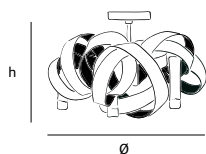

Order code	MN.03.CE.*
Dimensions	
Øxh	45x35cm
Ceiling cover	10cm
Lightsource	
	Included 3 x 40W halogen
Lampholder	
	G9
	Max. 3 x 40W / 240V
Weight/Packaging	
Net. weight	2,5kg
Gross weight	3,5kg
Packaging	50x50x40cm
Dimmer	
	Dimmable, dimmer not included

Order code	MN.05.CE.*
Dimensions	
Øxh	60x40cm
Ceiling cover	10cm
Lightsource	
	Included 5 x 40W halogen
Lampholder	
	G9
	Max. 5 x 40W / 240V
Weight/Packaging	
Net. weight	7kg
Gross weight	9kg
Packaging	65x65x50cm
Dimmer	
	Dimmable, dimmer not included