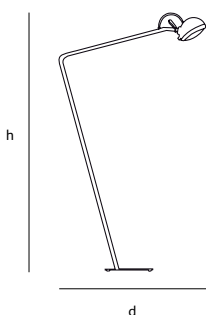

Order code

SA.01.FL.*

Dimensions

Wxdxh **26x80x145cm**

Lightsource

1 x 60W included halogen

Lampholder

G9

Max. 1 x 60W / 240V

Weight

Net. weight **5kg**

Dimmer

Floor dimmer switch included