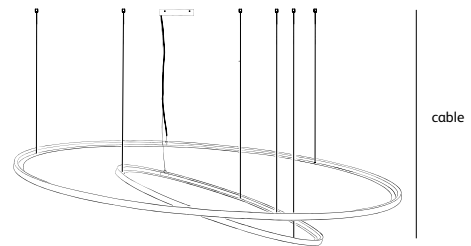

framed

suspension lamp circle

colors & materials

* CS
coated bare steel

* WH
white
powder coated

* AN
anodic brown
powder coated

FR.100.CI.CS & FR.170.CI.CS

Order code	FR.70.*
Dimensions	
Ø	70cm
Standard cable length	200cm
Lightsource	LED 16W / 2700K
Weight	
Net. weight	6kg
Dimmer	
Dimmable driver	DALI / 1-10V
Dimmer not included	
Wireless lighting control on request	

Order code	FR.100.*
Dimensions	
Ø	100cm
Standard cable length	200cm
Lightsource	LED 24W / 2700K
Weight	
Net. weight	8kg
Dimmer	
Dimmable driver	DALI / 1-10V
Dimmer not included	
Wireless lighting control on request	

Order code	FR.135.*
Dimensions	
Ø	135cm
Standard cable length	200cm
Lightsource	LED 30W / 2700K
Weight	
Net. weight	10kg
Dimmer	
Dimmable driver	DALI / 1-10V
Dimmer not included	
Wireless lighting control on request	

Order code	FR.170.*
Dimensions	
Ø	170cm
Standard cable length	200cm
Lightsource	LED 40W / 2700K
Weight	
Net. weight	12kg
Dimmer	
Dimmable driver	DALI / 1-10V
Dimmer not included	
Wireless lighting control on request	

Additional options are possible concerning

* LED color (2700K is standard, 3000K or 4000K can be supplied on request)

* Other drivers, diameters, materials, down-light or up&down light on request