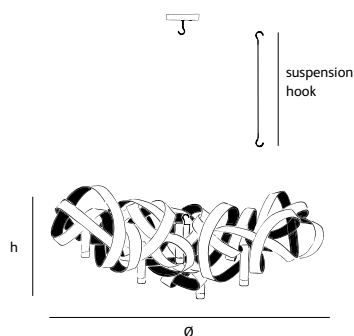

Order code	MN.07.CH.*.T
Dimensions	
Øxh	100x45cm
Hook	customized*
Ceiling cover	10cm
Lightsource	Included 7 x 40W halogen
Lampholder	G9
	Max. 7 x 40W / 240V
Weight/Packaging	
Net. weight	9kg
Gross weight	14kg
Packaging	105x105x55cm
Dimmer	Dimmable, dimmer not included