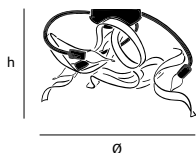

* WH
white
powder
coated

* HG
high
gloss
polished

* TOT.HG
total high
gloss
polished

RP.03.CE.HG

Order code

RP.03.CE.*

Dimensions

 xh **40x27cm**