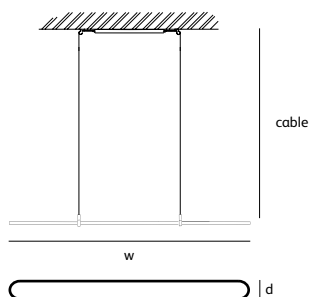

COCO

suspension lamp

CO.160.SU

| | |
|-----------------------|---|
| Order code | CO.120.SU |
| Dimensions | |
| Wxdxh | 120x5,8x1,2cm |
| Standard cable length | 200cm |
| Material | corian® translucent |
| Lightsource | LED 23W / 2700K |
| Weight/Packaging | |
| Net. weight | 1kg |
| Dimmer | |
| | Dimmable driver |
| | DALI or 1-10V |
| | Dimmer not included |
| | Wireless lighting control on request |