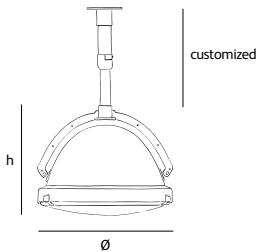

* **BL**
black powder
coated

* **AN**
anodic brown
powder coated

* **WH**
white powder
coated

OS.01.SU.BLA

Order code

OS.01.SU.*.A

Dimensions

Øxh **57x42cm**