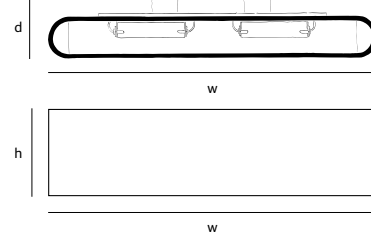

Order code	SO.WA.60.*
Dimensions	
Wxdxh	60x9x13cm
Lightsource	
2 x 120W / 240V included Max. 2 x 200W / 240V	
Lampholder	
R7s / 78mm halogen	
Weight/Packaging	
Net. weight	4kg (bronze: 10,5kg)
Gross weight	4,5kg (bronze: 11kg)
Packaging	67x21x15cm
Dimmer	
Dimmable, dimmer not included