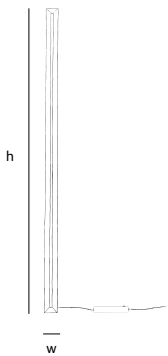

Order code

FR.225.FL.*

Dimensions

Wxdxh   **10x2,5x225cm**

Lightsource

LED 40W / 2700K

Weight/Packaging

Net. weight   **10kg**

Gross weight   **12kg**

Packaging   **230x16,5x16,5cm**

Dimmer

Floor dimmer switch included