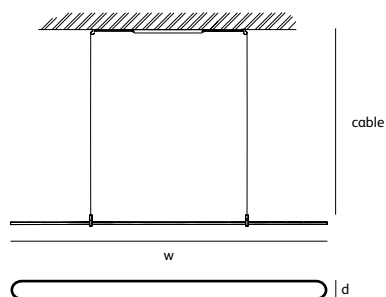

COCO

suspension lamp

CO.160.SU

| | |
|-----------------------|---|
| Order code | CO.120.SU |
| Dimensions | |
| Wxdxh | 120x5,8x1,2cm |
| Standard cable length | 200cm |
| Material | corian® translucent |
| Lightsource | LED 23W / 2700K |
| Weight/Packaging | |
| Net. weight | 1kg |
| Dimmer | |
| | Dimmable driver |
| | DALI or 1-10V |
| | Dimmer not included |
| | Wireless lighting control on request |

| | |
|-----------------------|---|
| Order code | CO.160.SU |
| Dimensions | |
| Wxdxh | 160x5,8x1,2cm |
| Standard cable length | 200cm |
| Material | corian® translucent |
| Lightsource | LED 30W / 2700K |
| Weight/Packaging | |
| Net. weight | 1,3kg |
| Dimmer | |
| | Dimmable driver |
| | DALI or 1-10V |
| | Dimmer not included |
| | Wireless lighting control on request |