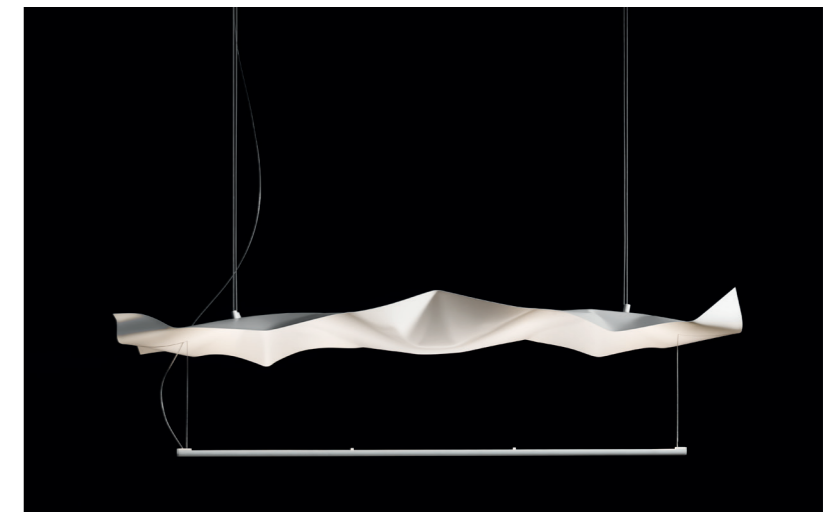

CRASH TUBE S

CRASH TUBE S 130X40

Suspension lamp
hand-thumped steel
cm 130X40

Aluminium base
cm 19X4,5X3

4 steel cables cm 200
Silicon cable cm 200

Led bar
20W - 24V
3000 Lm emitted
3000°K - CRI 85
2700°K on request
Dimmable power supply
included