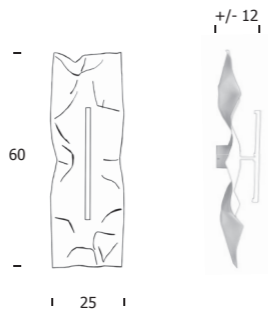

CRASH TUBE P/PL

CRASH TUBE P/PL 60X25

Wall/ceiling lamp
hand-thumped steel
cm 60X25

Steel base
Ø cm 7,5X6

Spread +/- cm 12

Led bar
6W - 24V
1100 Lm emitted
3000°K - CRI 85
2700°K on request
Power supply included