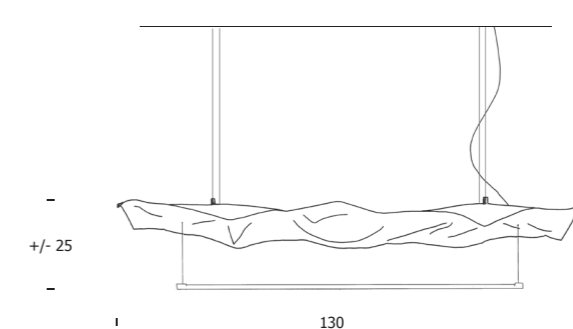

CRASH TUBE S

CRASH TUBE S 130X40

Suspension lamp
hand-thumped steel
cm 130X40

Aluminium base
cm 19X4,5X3

4 steel cables cm 200
Silicon cable cm 200

Led bar
20W - 24V
3000 Lm emitted
3000°K - CRI 85
2700°K on request
Dimmable power supply
included