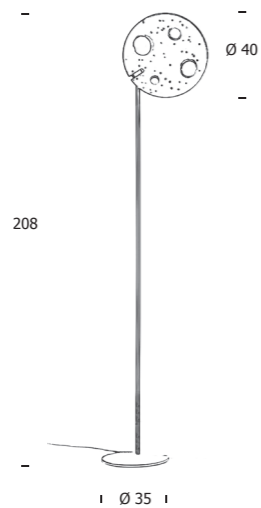

BUCOLA T30

BUCOLA T30

Floor lamp
in painted steel
cm 30X30X160

Steel base
Ø cm 30X1

Dome
Ø cm 30

Spread cm 68

Silicon cable cm 200

1 led module
12W - 230V
1350 Lm emitted
3000°K - CRI 85
2700°K on request
Electronic floor dimmer

Weight kg. 8

BUCOLA T45

BUCOLA T45

Floor lamp
in painted steel
cm 45X45X215

Steel base
Ø cm 35X1

Dome
Ø cm 45

Silicon cable cm 200

3 led module
12W - 230V
4050 Lm emitted
3000°K - CRI 85
2700°K on request
Electronic floor dimmer

Weight kg. 12,50

BUCHI TERRA

BUCHI TERRA

Floor lamp
in painted steel
cm 35X40X208

Steel base
Ø cm 35X1

Disc
Ø cm 40

Silicon cable cm 200

3 led module
12W - 230V
4050 Lm emitted
3000°K - CRI 85
2700°K on request
Electronic floor dimmer

Weight kg. 11,50

WALL

CEILING

WALL/CEILING BUCHI

BUCHI P/PL 20

Wall/ceiling lamp
in aluminium
Ø cm 20X14,5

Steel base
Ø cm 7X2

Spread cm 14,5