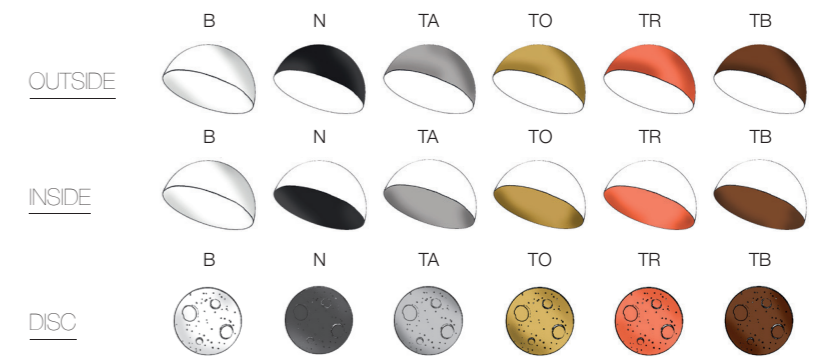

BUCOLA

knikerboker
the art of hand made

AVAILABLE FINISHING COMBINATIONS

BUCOLA S30

BUCOLA S30

Suspension lamp
in aluminium
Ø cm 30

Steel base
Ø cm 7,5X2,1

Silicon cable cm 200

1 led module
12W - 230V
1350 Lm emitted
3000°K - CRI 85
2700°K on request
Dimmable

Weight kg. 1,2

BUCOLA S45

BUCOLA S45/2

Suspension lamp
in aluminium
Ø cm 45

Steel base
Ø cm 12,5X2,5

Steel cable cm 200
Cable with textile braid cm 200

Weight kg. 4,05

BUCOLA S57/4

4 led module
12W - 230V
5400 Lm emitted
3000°K - CRI 85
2700°K on request
Dimmable

Weight kg. 4,15

-
43
-

Knikerboker Lighting Design THE ART OF HAND MADE in Italy

BUCOLA

An aluminium dome, with its divine and endless symmetry, meets and envelopes the starry and glittering sky from the last collection Buchi. Under the dome vault, the light burns and evenly spreads radiating the surrounding environment with colors ranging from white to black, enriched by reflections of gold, silver, copper and bronze leaves. It is from the fusion between the bright stars of Buchi series with the perfect design of the Dome (Cupola, in Italian), that Bucola borns, the newest collection of lamps available in floor, wall and suspension versions.

BUCOLA T30

BUCOLA T30

Floor lamp
in painted steel
cm 30X30X160

Steel base
Ø cm 30X1

Dome
Ø cm 30

Spread cm 68

Silicon cable cm 200

1 led module
12W - 230V
1350 Lm emitted
3000°K - CRI 85
2700°K on request
Electronic floor dimmer