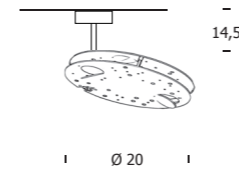

Weight kg. 12,50

BUCHI TERRA

BUCHI TERRA

Floor lamp
in painted steel
cm 35X40X208

Steel base
Ø cm 35X1

Disc
Ø cm 40

Silicon cable cm 200

3 led module
12W - 230V
4050 Lm emitted
3000°K - CRI 85
2700°K on request
Electronic floor dimmer

Weight kg. 11,50

WALL

CEILING

WALL/CEILING BUCHI

BUCHI P/PL 20

Wall/ceiling lamp
in aluminium
Ø cm 20X14,5

Steel base
Ø cm 7X2

Spread cm 14,5