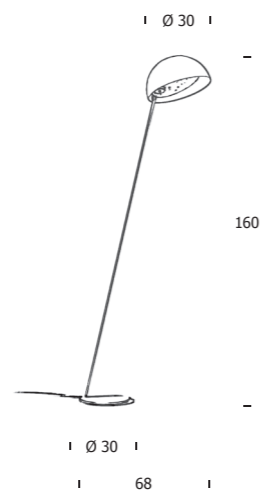

BUCOLA T30

BUCOLA T30

Floor lamp
in painted steel
cm 30X30X160

Steel base
Ø cm 30X1

Dome
Ø cm 30

Spread cm 68

Silicon cable cm 200

1 led module
12W - 230V
1350 Lm emitted
3000°K - CRI 85
2700°K on request
Electronic floor dimmer

Weight kg. 8