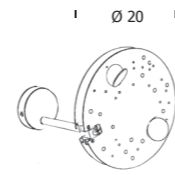

Weight kg. 12,50

BUCHI TERRA

BUCHI TERRA

Floor lamp
in painted steel
cm 35X40X208

Steel base
Ø cm 35X1

Disc
Ø cm 40

Silicon cable cm 200

3 led module
12W - 230V
4050 Lm emitted
3000°K - CRI 85
2700°K on request
Electronic floor dimmer

Weight kg. 11,50

WALL

CEILING

WALL/CEILING BUCHI

BUCHI P/PL 20

Wall/ceiling lamp
in aluminium
Ø cm 20X14,5

Steel base
Ø cm 7X2

Spread cm 14,5