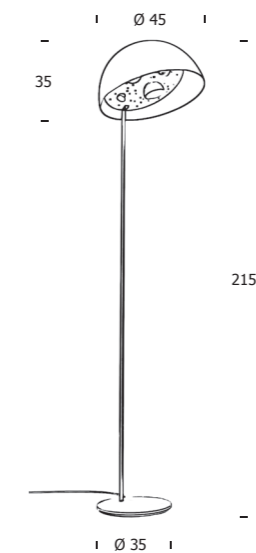

BUCOLA T45

BUCOLA T45

Floor lamp
in painted steel
cm 45X45X215

Steel base
Ø cm 35X1

Dome
Ø cm 45

Silicon cable cm 200

3 led module
12W - 230V
4050 Lm emitted
3000°K - CRI 85
2700°K on request
Electronic floor dimmer

Weight kg. 12,50