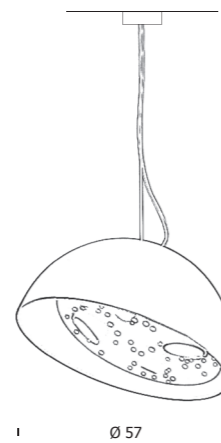

1 led module
12W - 230V
1350 Lm emitted
3000°K - CRI 85
2700°K on request
Dimmable

Weight kg. 1,2

BUCOLA S45

BUCOLA S45/2

Suspension lamp
in aluminium
Ø cm 45

Steel base
Ø cm 12,5X2,5

Steel cable cm 200
Cable with textile braid cm 200

-
37
-

BUCOLA S57

BUCOLA S57/3

Suspension lamp
in aluminium
Ø cm 57

Steel base
Ø cm 12,5X2,5

Steel cable cm 200
Cable with textile braid cm 200

3 led module
12W - 230V
4050 Lm emitted
3000°K - CRI 85
2700°K on request
Dimmable

Weight kg. 4,05

BUCOLA S57/4

4 led module
12W - 230V
5400 Lm emitted
3000°K - CRI 85
2700°K on request
Dimmable

Weight kg. 4,15

-
43
-

Knikerboker Lighting Design THE ART OF HAND MADE in Italy

BUCOLA

An aluminium dome, with its divine and endless symmetry, meets and envelopes the starry and glittering sky from the last collection Buchi. Under the dome vault, the light burns and evenly spreads radiating the surrounding environment with colors ranging from white to black, enriched by reflections of gold, silver, copper and bronze leaves. It is from the fusion between the bright stars of Buchi series with the perfect design of the Dome (Cupola, in Italian), that Bucola borns, the newest collection of lamps available in floor, wall and suspension versions.

BUCOLA T30

BUCOLA T30

Floor lamp
in painted steel
cm 30X30X160

Steel base
Ø cm 30X1

Dome
Ø cm 30

Spread cm 68

Silicon cable cm 200

1 led module
12W - 230V
1350 Lm emitted
3000°K - CRI 85
2700°K on request
Electronic floor dimmer