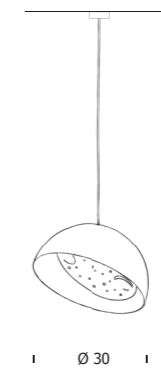

BUCOLA

knikerboker
the art of hand made

AVAILABLE FINISHING COMBINATIONS

BUCOLA S30

BUCOLA S30

Suspension lamp
in aluminium
Ø cm 30

Steel base
Ø cm 7,5X2,1

Silicon cable cm 200

1 led module
12W - 230V
1350 Lm emitted
3000°K - CRI 85
2700°K on request
Dimmable

Weight kg. 1,2

BUCOLA S45

BUCOLA S45/2

Suspension lamp
in aluminium
Ø cm 45

Steel base
Ø cm 12,5X2,5

Steel cable cm 200
Cable with textile braid cm 200

-
37
-

BUCOLA S57

BUCOLA S57/3

Suspension lamp
in aluminium
Ø cm 57

Steel base
Ø cm 12,5X2,5

Steel cable cm 200
Cable with textile braid cm 200

3 led module
12W - 230V
4050 Lm emitted
3000°K - CRI 85
2700°K on request
Dimmable

BUCOLA T30

BUCOLA T30

Floor lamp
in painted steel
cm 30X30X160

Steel base
Ø cm 30X1

Dome
Ø cm 30

Spread cm 68

Silicon cable cm 200

1 led module
12W - 230V
1350 Lm emitted
3000°K - CRI 85
2700°K on request
Electronic floor dimmer