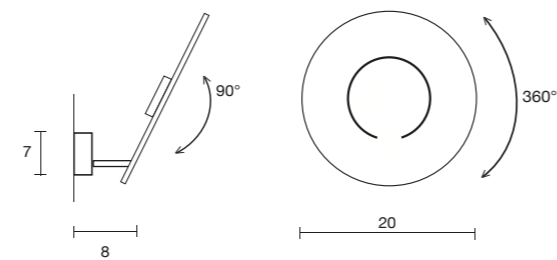

Peso lampada kg 0,57

Wall/ceiling lamp  
in polished steel  
ø cm 20X8

Steel base  
ø cm 7X2

Spread cm 8

Led module 16W - 230V  
1800 Lm emitted - 3000°K - CRI>85  
Dimmable  
2700°K on request

Lamp weight kg 0,57