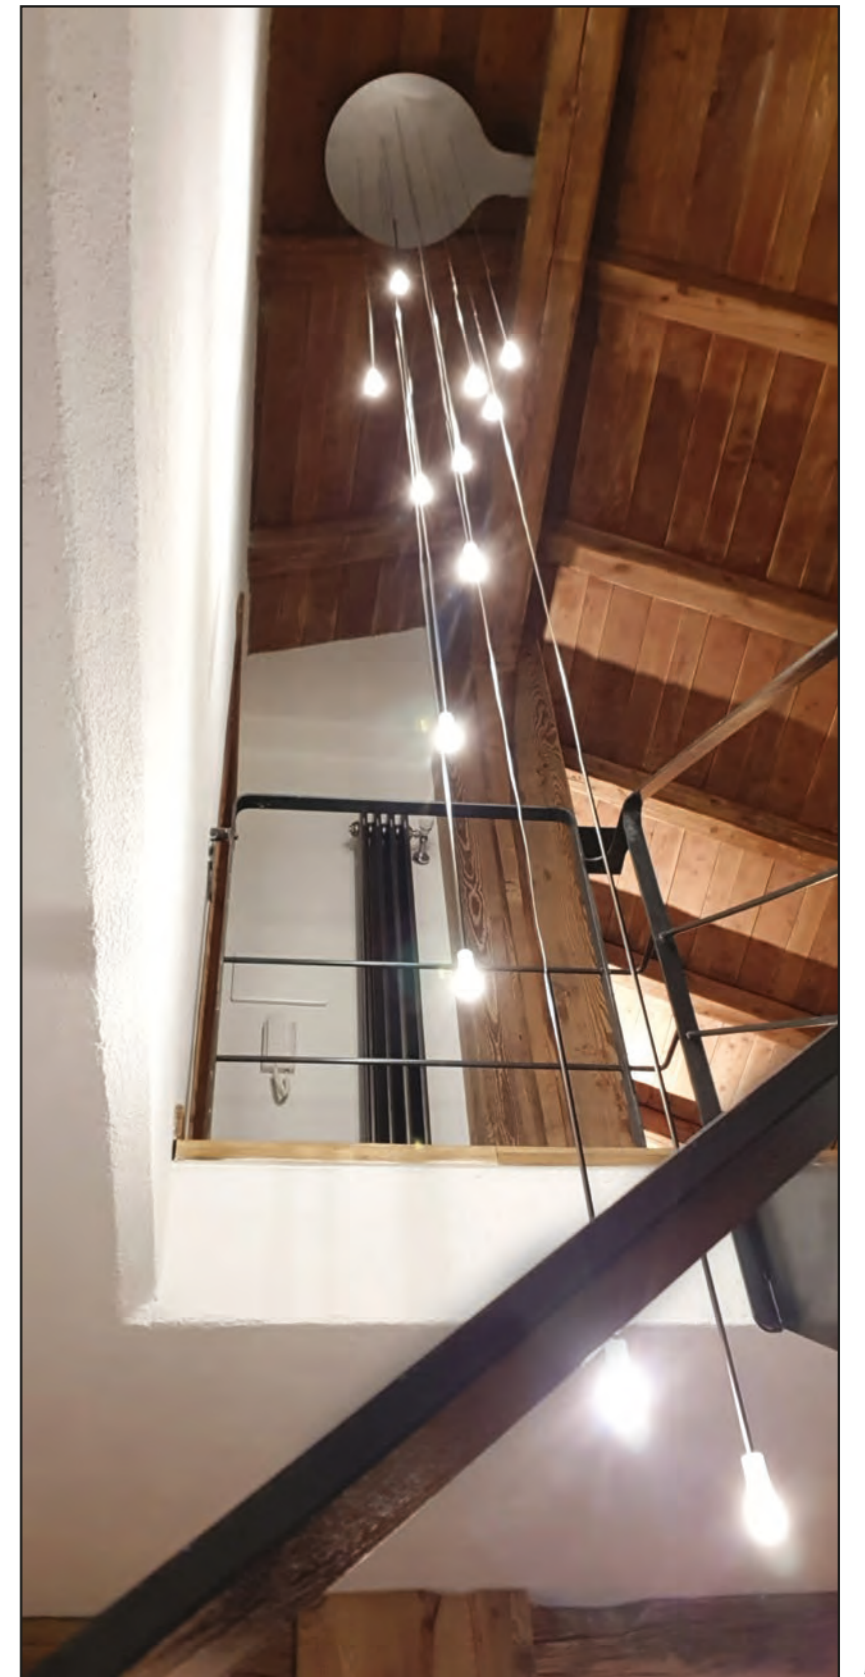

VIENI GIU'!

sospensione/suspension