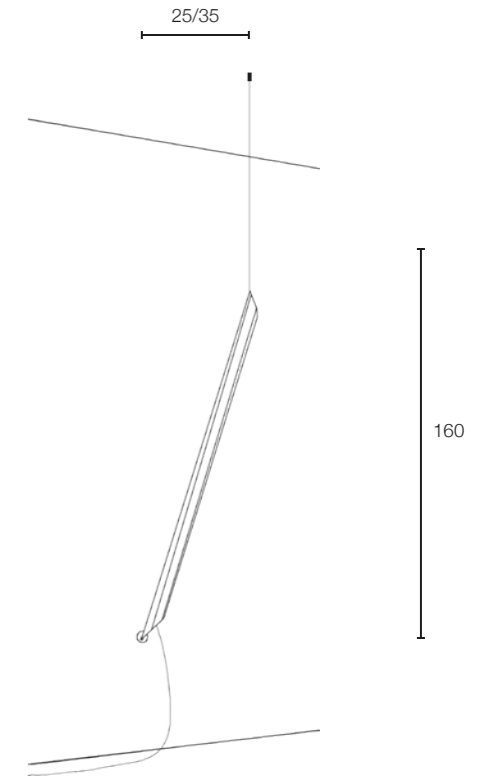

Finiture - Finishing

Verniciature: bianco gofrato - nero opaco - caffè - mattone
Foglia: foglia oro - foglia argento - foglia rame - foglia bronzo

Painted: embossed white - matt black - coffee - brick
Leaf: gold leaf - silver leaf - copper leaf - bronze leaf