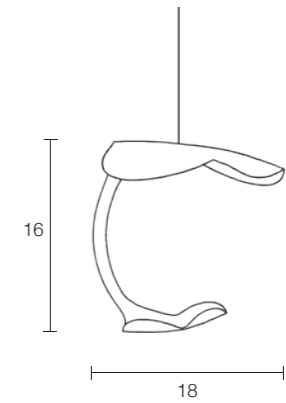

# LE GIGINE

sospensione/suspension

Lampada da sospensione  
in acciaio battuta a mano  
cm 18X16X16

Base in acciaio  
Ø cm 12,5X4

Cavo coassiale in silicone cm 150

Modulo led  
5,5W - 900mA  
850 Lm emessi  
3000°K - CRI>85  
alimentatore incluso

Peso kg 0,30

Suspension lamp  
hand-thumped steel  
cm 18X16X16

Steel base  
Ø cm 12,5X4

Silicon coaxial cable cm 150

Led module  
5,5W - 900mA  
850 Lm emitted  
3000°K - CRI>85  
power supply included

Weight kg 0,30

Steel base  
Ø cm 50X7

Silicon coaxial cables  
n. 4 cm 150  
n. 4 cm 200

8 led modules  
44W - 1050mA  
6800 Lm emitted  
3000°K - CRI>85  
Phase cut dimmable  
power supply included

Lamps weight kg 2,4  
Base weight kg 8