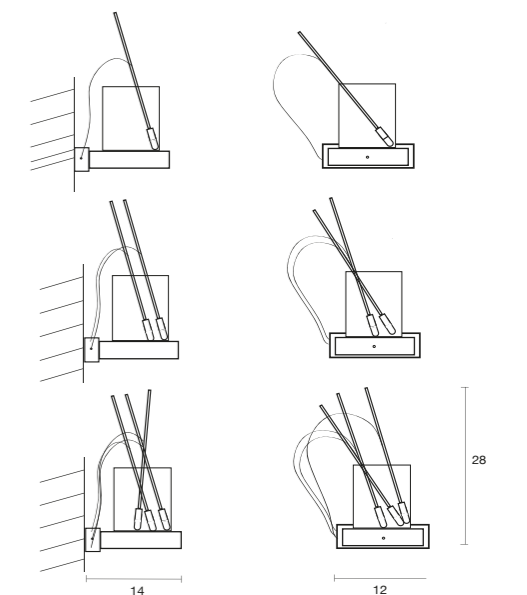

Parete tre - Wall three

3 bispine G4 K LED 1W 12V incluse
300 Lm emessi – 3000°K – CRI>85
alimentatore 3W 12V incluso
2700°K a richiesta
Grado di protezione bispina: IP67

3 two-pin G4 K LED 1W 12V
300 Lm emitted - 3000°K – CRI>85
Power supply 3W 12V included
2700°K on request
Two-pin degree of protection: IP67