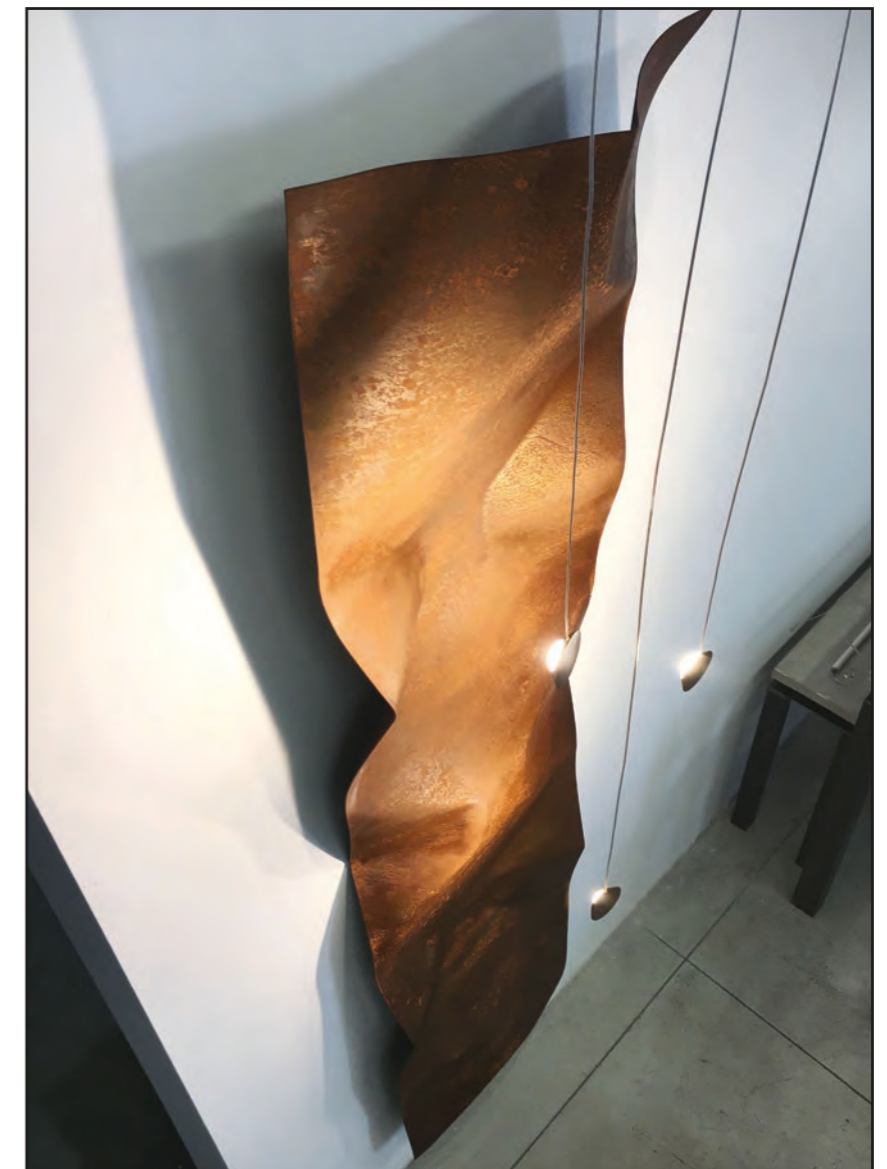

Finiture - Finishing

Verniciature: bianco gofrato - nero opaco
caffè - mattone
foglia oro - foglia argento
foglia rame - foglia bronzo

Painted: embossed white - matt black
coffee - brick
Leaf: gold leaf - silver leaf
copper leaf - bronze leaf