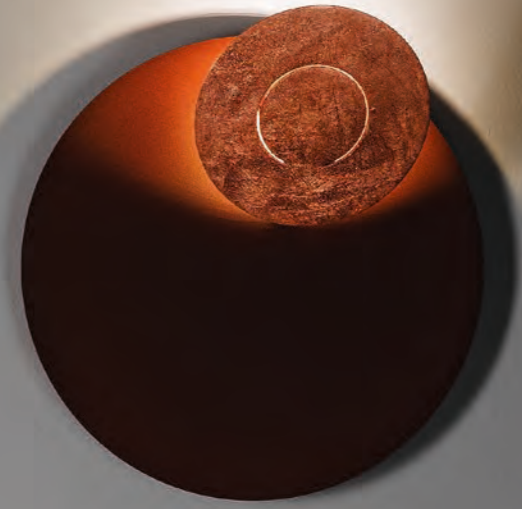

COLOURS COMBINATIONS