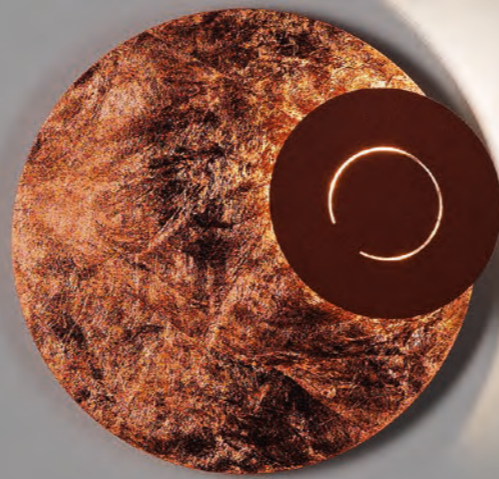

Painted: embossed white - matt black  
coffee - brick  
Leaf: gold leaf - silver leaf  
copper leaf - bronze leaf

COLOURS COMBINATIONS