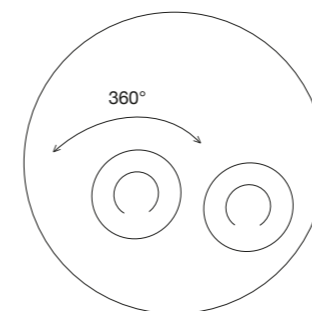

AVAILABLE FINISHING COMBINATIONS

PAPERERA p/pl
parete/plafone - wall/ceiling

Lampada da plafone
in acciaio lucido
ø cm 50X30

Sporgenza cm 30

2 moduli led 16W - 230V
3600 Lm emessi - 3000°K - CRI>90
Dimmerabile
2700°K su richiesta

Peso Lampada kg 3,9

Ceiling lamp
in polished steel
ø cm 50X30

Spread cm 30

2 led module 16W - 230V
3600 Lm emitted - 3000°K - CRI>90
Dimmable
2700°K on request

Lamp weight kg 3,9

Finiture - Finishing

Verniciature: bianco gofrato - nero opaco
caffè - mattone
Foglia: foglia oro - foglia argento
foglia rame - foglia bronzo

Painted: embossed white - matt black
coffee - brick
Leaf: gold leaf - silver leaf
copper leaf - bronze leaf