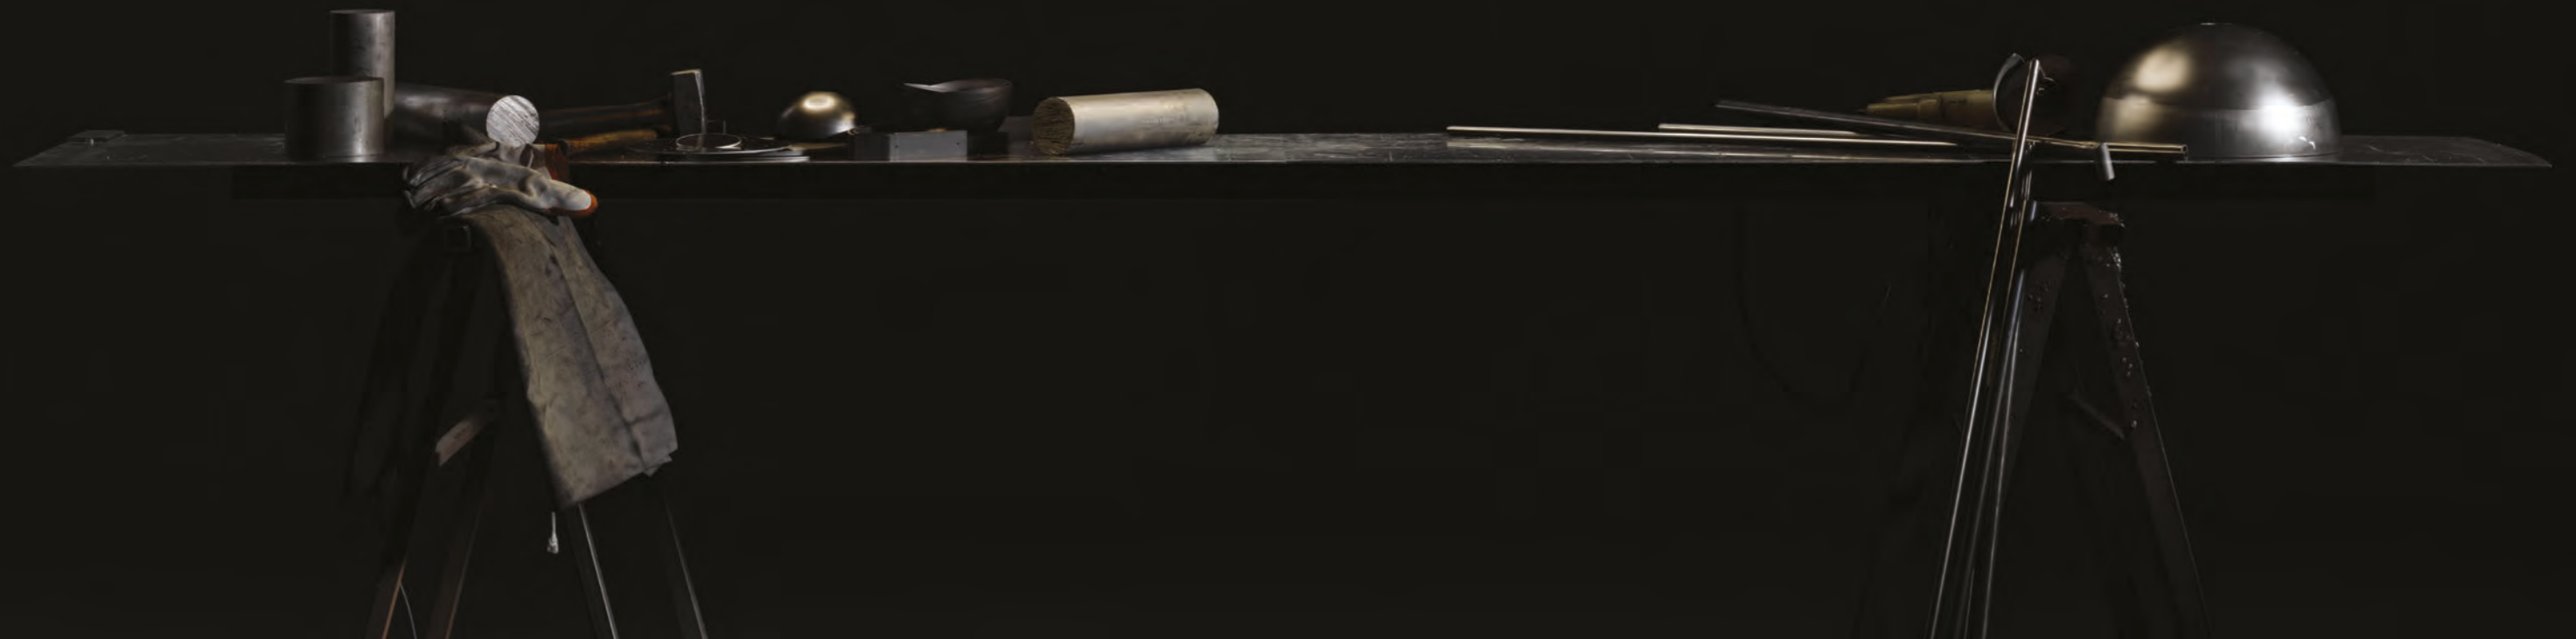

BUCOLA

Knikerboker Lighting Design THE ART OF HAND MADE in Italy