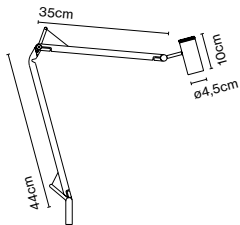

Polo

Code A642-001
Finish ● Black (RAL 9005)

Materials Diffuser: Aluminium Body: Aluminium Dimmable: No

Product type: Table
Light source: LED COB 350mA 6,3W 3000K CRI80 532,4lm
Luminaire: 100 - 240 VAC 8,34W 441lm
Weight: Net 0,7 kg – Gross 1,8 kg
Package: 53 x 36 x 11 cm – 1,8 kg Vol – 0,019 m³
Product notes: Reflector with 80° degree aperture
LED included

Cable length: 2,2 m
Wire installation: Plug-in
Color cord: Black
Switch location: Built-in the shade