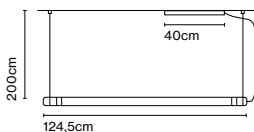

Neón de Luz NL - S 125

Code	Finish	Dimming	Class
A70-504	● Aluminium LED *	-	II
A70-516	● Aluminium LED *	DALI	II

Materials
Structure: Polycarbonate with reflectors
Brackets: Chromed zamac
Reactance box: Polycarbonate

Dimmable: Depends on the model
Integrated dimmer: No
Dimming protocols: DALI

Product type: Pendant
Light source: LED SMD 450mA 38,9W 3000K CRI80 5190lm
Luminaire: 220 - 240 VAC 40,35W 3020lm
220 - 240 VAC 40,29W 3020lm
Weight: Net 2,1 kg – Gross 2,74 kg
Package: 127 x 8 x 8 cm – 1,54 kg Vol – 0,008 m³
51 x 17 x 8 cm – 1,2 kg Vol – 0,006 m³
LED included

Dimmable

CE

ERC

UK
CA

Cable length: 2 m
Wire installation: Hardwired
Color cord: Transparent
Canopy color: White