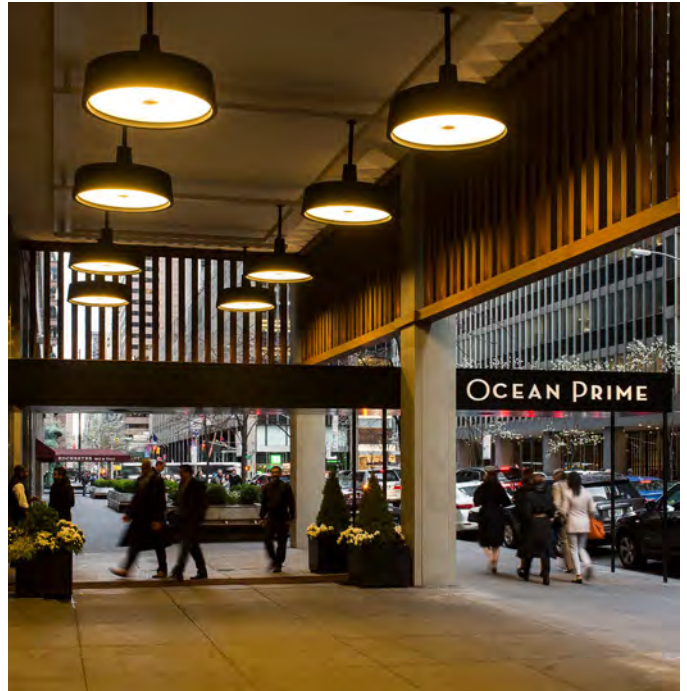

The Soho makes a statement in recognition of those lamps that were traditionally used to light up markets, taverns and cafeterias.

It is made from rotation-molded polyethylene, a technique that allows us to offer it in different sizes.