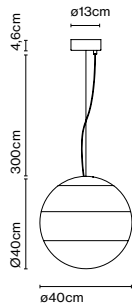

Dipping Light 40

Code	Finish
A691-437-35-27K	White
A691-437-48-27K	Blue
A691-437-45-27K	Green
A691-437-30-27K	Amber
A691-437-44-27K	Pink

Materials

Diffuser: Brilliant white blown glass globe with layered paint
Cover: Polycarbonate
Canopy: Metal

Dimmable: Yes

Integrated dimmer: No

Dimming protocols: Phase cut (Triac)

Product type: Pendant

Light source: LED COB 700mA 23,7W 2700K CRI90 3280lm

Luminaire: 220 - 240 VAC TRIAC 28,4W

Weight: Net 4,2 kg – Gross 6,5 kg

Package: 55 x 55 x 57 cm – 6,5 kg Vol – 0,17 m³

LED included

Dimmable

CE

ERC

UK