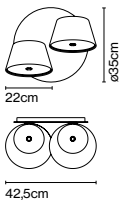

Tam Tam A2

Code	Finish
Base A633-141 35	● Off-white semi-matt (RAL 1013)
Shade A633-130 39	● Black semi-matt (RAL 9011)
A633-130 35	● Off-white semi-matt (RAL 1013)
A633-130 37	● Sand semi-matt (RAL 7032)
A633-130 38	● Silver grey semi-matt (RAL 7001)
A633-130 42	● Olive yellow semi-matt (RAL 1020)
A633-130 46	● Orange semi-matt (RAL 2000)
A633-130 47	● Brown grey semi-matt (RAL 7013)

Materials
Shade: Aluminium
Diffuser: Opalescent methacrylate
Plate: Metal

Product type: Wall
Light source: 2x E27 LED Standard 8W
Weight: Net 1,5 kg – Gross 2,7 kg
Package: 45 x 45 x 13 cm – 1,3 kg Vol – 0,03 m³
(2x) 24 x 24 x 16 cm – 0,7 kg Vol – 0,009 m³

Wire installation: Hardwired