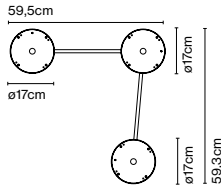

Accessory C3 Djembé 42

Code A681-018
Finish ● Black (RAL 9005)

Materials
Structure: Painted iron

Product type: Accessory
Weight: Net 1,6 kg – Gross 2 kg
Package: 64 x 40 x 9 cm - 2 kg – VOL - 0,02 m³
Product notes: Accessory to combine 3 Djembé 42 models for a single junction box.