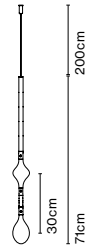

Double hook 71 x1
A718-030-39

1 unit included

● Black