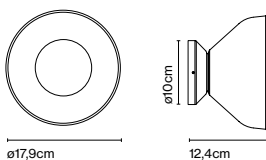

Aura W/Canopy NEW

Code	Finish
A676-032-50-27K	○ Translucent
A676-032-51-27K	● Opal
A676-032-53-27K	● Transparent smoked
A676-032-55-27K	● Copper
A676-032-56-27K	● Violet *

Materials
Shade: Blown glass
Structure: Polycarbonate
Dissipater: Aluminium

Dimmable: Yes
Integrated dimmer: No
Dimming protocols: Phase cut (Triac)

Product type: Wall
Light source: LED SMD 700mA 8,2W 2700K CRI90 913lm
Luminaire: 220 - 240 VAC TRIAC 9W 389lm
Product notes: Structure in black, except for the opal version, with structure in white.
LED included

Dimmable