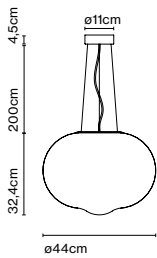

Cable length: 2 m  
Wire installation: Hardwired  
Color cord: Transparent  
Canopy color: White