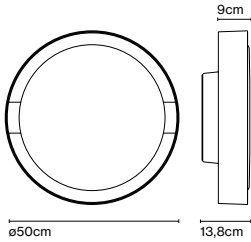

Plaff-on! 50 IP54

Code   Finish
A628-056   ● Black
A628-056-31   ● Rust brown

Materials
Structure: Aluminium
Shade: Opal blown glass

Product type: Wall / Ceiling
Light source: 4x E27 LED Standard 8W
Weight: Net 6,6 kg – Gross 8,5 kg
Package: 60 x 60 x 25 cm – 8,5 kg Vol – 0,09 m³

CE
EAC
UK
CA

☐
IP54