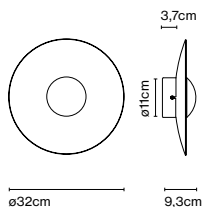

Ginger 32C

Code	Finish
A662-146	● Oak - White
A662-147	● Wenge - White
A662-148	● Oak - Oak
A662-149	● Wenge - Wenge
A662-382	● Brushed brass - Brushed brass
A662-383	● Black - White
A662-570-36-27K	● Mauve (RAL 010 70 10)
A662-570-37-27K	● Sand (RAL 050 85 10)
A662-570-38-27K	● Stone Grey (RAL 000 65 00)

Materials
Diffuser: Pressed wood or brushed aluminium
Dissipater: Aluminium
Canopy: Metal

Dimmable: Yes
Integrated dimmer: No
Dimming protocols: Phase cut (Triac)
Casambi

Product type: Wall / Ceiling
Light source: LED SMD 700mA 8,2W 2700K CRI90 913lm
Luminaire: 220 - 240 VAC TRIAC 9W 350lm
Weight: Net 1 kg – Gross 2 kg
Package: 43 x 48 x 17 cm – 2 kg Vol – 0,04 m³
LED included

Canopy color: Black
Wire installation: Hardwired

Product notes: Casambi available upon request
DALI available upon request