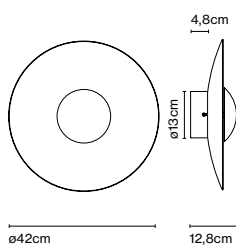

Ginger 42C

Code	Finish
A662-150	● Oak - White
A662-151	● Wenge - White
A662-152	● Oak - Oak
A662-153	● Wenge - Wenge
A662-384	● Brushed brass - Brushed brass
A662-385	● Black - White
A662-571-36-27K	● Mauve (RAL 010 70 10)
A662-571-37-27K	● Sand (RAL 050 85 10)
A662-571-38-27K	● Stone Grey (RAL 000 65 00)

Materials
Diffuser: Pressed wood or brushed aluminium
Dissipater: Aluminium
Canopy: Metal

Dimmable: Yes
Integrated dimmer: No
Dimming protocols: Phase cut (Triac)
Casambi

Product type: Wall / Ceiling
Light source: LED SMD 700mA 16,28W 2700K CRI90 1873lm
Luminaire: 180 - 295 VAC TRIAC 19,71W 698lm
Weight: Net 1,9 kg – Gross 3,5 kg
Package: 57 x 53 x 17 cm – 3,5 kg Vol – 0,051 m³
LED included

Canopy color: Black
Wire installation: Hardwired

Product notes: Casambi available upon request
DALI available upon request