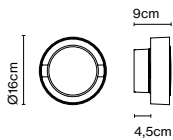

Plaff-on! 16 IP65

Code   Finish
A628-050   ● Black
A628-050-31-27K   ● Rust Brown

Materials   Dimmable: Yes
Structure: Aluminium   Integrated dimmer: No
Shade: Opal blown glass   Dimming protocols: Phase cut (Triac)

Product type: Wall / Ceiling
Light source: LED COB 230 VAC 8W 2700K CRI90 571lm
Luminaire: 230 VAC TRIAC 8,47W 225lm
Weight: Net 0,8 kg – Gross 1,2 kg
Package: 22 x 22 x 17 cm – 1,2 kg Vol – 0,008 m³
LED included

Dimmable

CE

IP65

ERC

UK
CA

Wire installation: Hardwired