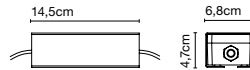

## Dimmer Casambi IP65

Code	Finish
A712-001	● Black

Materials  
Case: ABS  
Trim: Aluminium

Product type: Accessory  
85 - 240 VAC max. 50W  
Weight: Net 2 kg – Gross 3 kg  
Package: 20 x 12 x 8 cm - 3 kg – VOL - 0,002 m<sup>3</sup>  
Product notes: Bluetooth smart wireless trailing edge dimmer that adjusts light intensity or switches the lamp ON/OFF. Available in Android or iOS with the app Casambi.