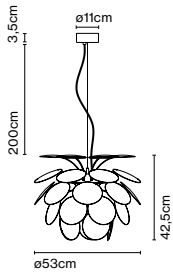

Product type: Pendant  
Light source: E27 LED Globe (ø120) 14W  
Weight: Net 2,8 kg – Gross 4,7 kg  
Package: 108 x 26 x 27 cm - 4,7 kg – VOL - 0,08 m<sup>3</sup>

Cable length: 2 m  
Wire installation: Hardwired  
Color cord: White  
Canopy color: White