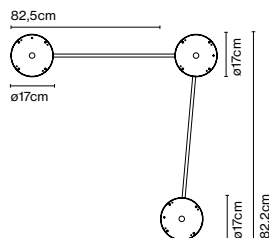

Accessory C3 Djembé 65

Code A681-020
Finish ● Black (RAL 9005)

Materials
Structure: Painted iron

Product type: Accessory
Weight: Net 1,8 kg – Gross 2,2 kg
Package: 85 x 20 x 9 cm - 2,2 kg – VOL - 0,015 m³
Product notes: Accessory to combine 3 Djembé 65 models for a single junction box.