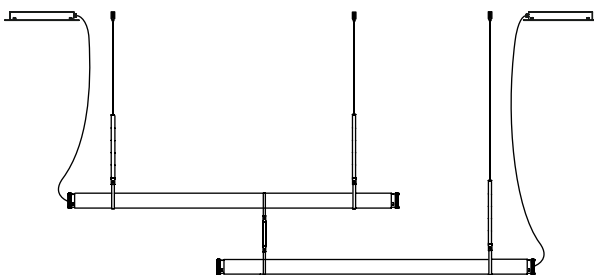

2 units. Fris Pro 155
1 unit Hook 47 x2
1 unit Hook 47 x1
1 unit Union 30