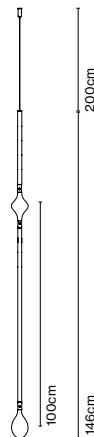

Double hook 71 x1  
A718-030-39

1 unit included

● Black

Double hook 146 x1  
A718-035-39

1 unit included

● Black

Materials  
Structure: Aluminium

Product notes: Hooks to make compositions.