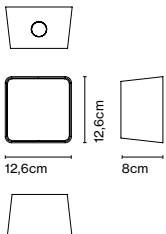

Lab 1 2020

Code A646-090   Finish ● Graphite grey (RAL 7024) *

Materials   Dimmable: No
Structure: Injected aluminium
Lids: Metal, wood, stone-like

Product type: Wall
Light source: LED SMD 24Vdc 3,7W 2700K CRI90 189lm
Luminaire: 100 - 240 VAC 4,3W 304lm
Weight: Net 0,87 kg – Gross 1 kg
Package: 16 x 15 x 14 cm – 1 kg Vol – 0,003 m³
Product notes: Lid to be ordered separately.