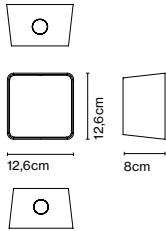

Lab 2 2020

Code A646-091   Finish ● Graphite grey (RAL 7024)

Materials   Dimmable: No
Structure: Injected aluminium
Lids: Metal, wood, stone-like

Product type: Wall
Light source: LED SMD 24Vdc 7,4W 2700K CRI90 378lm
Luminaire: 100 - 240 VAC 8,47W 322lm
Weight: Net 0,87 kg – Gross 1 kg
Package: 16 x 15 x 14 cm – 1 kg Vol – 0,003 m³
Product notes: Lid to be ordered separately.

CE   IP65
UK
CA
ENEC