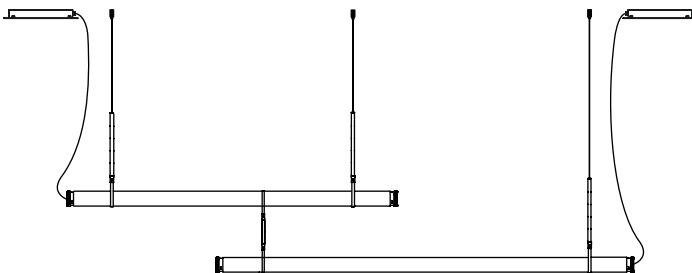

1 unit Fris 155
1 unit Fris 215
1 unit Hook 47 x2
1 unit Hook 47 x1
1 unit Union 30
1 unit Canopy Fris 155
1 unit Canopy Fris 215