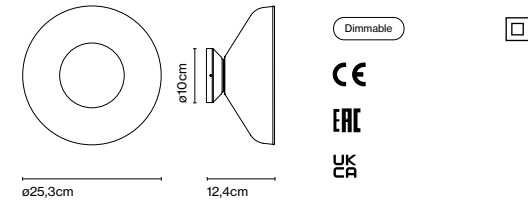

Aura Plus W/Canopy NEW

Code   Finish
A676-033-50-27K   ○ Translucent
A676-033-51-27K   ● Opal
A676-033-53-27K   ● Transparent smoked
A676-033-55-27K   ● Copper

Materials   Dimmable: Yes
Shade: Blown glass   Integrated dimmer: No
Structure: Polycarbonate   Dimming protocols: Phase cut (Triac)
Dissipater: Aluminium

Product type: Wall / Ceiling
Light source: LED SMD 700mA 8,2W 2700K CRI90 913lm
Luminaire: 220 - 240 VAC TRIAC 9W 416lm

Product notes: Structure in black, except for the opal version, with structure in white.
LED included

Wire installation: Hardwired