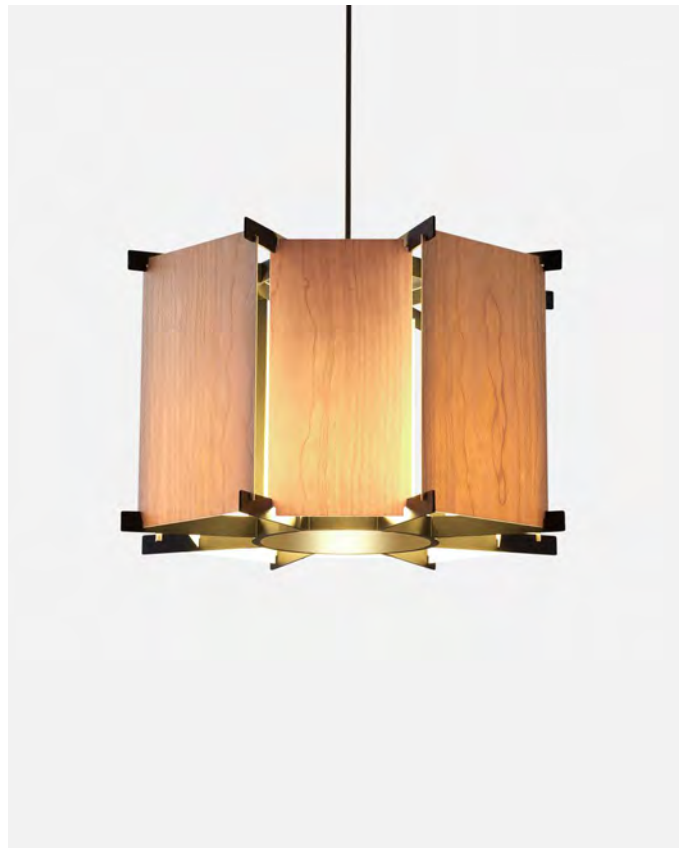

Product type: Pendant

Light source: E27 LED STANDARD 8W 2700K
Weight: Net 1,9 kg – Gross 2,3 kg
Package: 45 x 48 x 9 cm – 2,3 kg Vol – 0,02 m³

Cable length: 2 m
Wire installation: Hardwired
Color cord: Black
Canopy color: Black