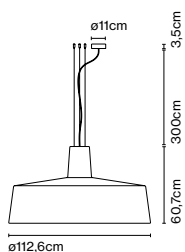

Soho 112 LED

Code	Finish
A631-103	● White
A631-104	● Stone grey
A631-105	● Black

Materials
Shade: Rotary moulded polyethylene
Diffuser: Methacrylate opal

Dimmable: Yes
Integrated dimmer: No
Dimming protocols: DALI / DSI, Casambi

Product type: Pendant
Light source: LED SMD 400mA 106,8W 2700K CRI90 17100lm
Luminaire: 220 - 240 VAC DALI 2 118,3W 8836lm
Weight: Net 27,6 kg – Gross 32 kg
Package: 116 x 114 x 71 cm – 32 kg Vol – 0,95 m³
LED included

Dimmable

CE

ERC

UK
CA