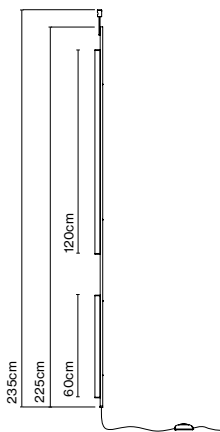

Ambrosia V 235 Plug-in NEW

Code	Finish	CCT
A704-141-15-22K	● Matt Gold	22K
A704-141-15-27K	● Matt Gold	27K
A704-141-15-30K	● Matt Gold	30K
A704-141-16-22K	● Black	22K
A704-141-16-27K	● Black	27K
A704-141-16-30K	● Black	30K

Materials
Structure: Aluminium
Diffuser: Methacrylate

Dimmable: Yes
Integrated dimmer: Yes
Dimming protocols: Progressive from 0 to 100

Product type: Pendant

Light source Ambrosia 22K: LED SMD 24Vdc 28,8W 2200K CRI90 3174lm
Luminaire Ambrosia 22K: 100 - 240 VAC 33,8W 2802lm

Light source Ambrosia 27K: LED SMD 24Vdc 28,8W 2700K CRI90 3267lm
Luminaire Ambrosia 27K: 100 - 240 VAC 33,8W 2812lm

Light source Ambrosia 30K: LED SMD 24Vdc 28,8W 3000K CRI90 3324lm
Luminaire Ambrosia 30K: 100 - 240 VAC 33,8W 2865lm

Weight: Net 1,6 kg – Gross 4,2 kg

Package: 15,4 x 15,4 x 256 cm - 4,2 kg – VOL - 0,06 m³

LED included