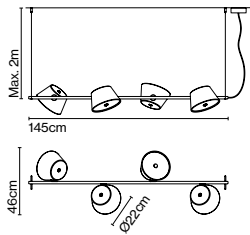

Materials  
Shade: Aluminium  
Diffuser: Opalescent methacrylate

Product type: Pendant  
Light source: 4x E27 LED Standard 8W  
Weight: Net 5 kg – Gross 7,8 kg  
Package: 167 x 18 x 18 cm – 4,4 kg Vol – 0,054 m<sup>3</sup>  
(4x) 24 x 24 x 17 cm – 0,85 kg Vol – 0,009 m<sup>3</sup>