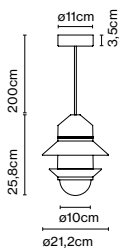

Santorini IP20

Code A654-050
Finish ● Light green (PANTONE 5517U)
A654-051
Finish ● Sand (RAL 1001)
A654-052
Finish ● Off-white (RAL 1013)

Materials
Structure: Polycarbonate
Shade: Blown pressed glass

Product type: Pendant
Light source: E27 LED Standard 8W
Weight: Net 1,3 kg – Gross 2 kg
Package: 41 x 25 x 24 cm – 2 kg Vol – 0,025 m³