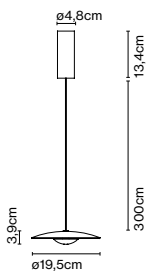

Ginger 20

Code	Finish
A662-180	● Oak - White
A662-181	● Wenge - White
A662-182	● Oak - Oak
A662-183	● Wenge - Wenge
A662-340	● Brushed brass - Brushed brass
A662-341	● Brushed brass - White
A662-342	● Black - White

Materials
Diffuser: Pressed wood or brushed aluminium
Dissipater: Aluminium

Dimmable: Yes
Integrated dimmer: No
Dimming protocols: Phase cut (Triac)

Product type: Pendant
Light source: LED SMD 350mA 4,05W 2700K CRI90 463lm
Luminaire: 220 - 240 VAC TRIAC 5,72W 161lm
Weight: Net 0,6 kg – Gross 0,8 kg
Package: 23 x 21 x 10 cm – 0,8 kg Vol – 0,01 m³

Dimmable

CE

ERC

UK

□

Cable length: 3 m
Wire installation: Hardwired
Color cord: Black
Canopy color: Black