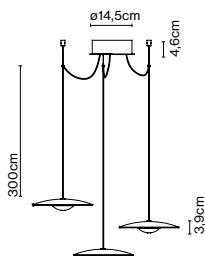

Ginger 20x3

Code	Finish
A662-184	● Oak - White
A662-185	● Wenge - White
A662-186	● Oak - Oak
A662-187	● Wenge - Wenge
A662-348	● Brushed brass - Brushed brass
A662-349	● Brushed brass - White
A662-350	● Black - White

Materials	Dimmable: Yes
Diffuser: Pressed wood or brushed aluminium	Integrated dimmer: No
Dissipater: Aluminium	Dimming protocols: Phase cut (Triac)

Product type: Pendant
Light source: LED SMD 350mA 4,1W(x3) 2700K CRI90 463lm(x3)
Luminaire: 220 - 240 VAC TRIAC 15,13W 161lm(x3)
Weight: Net 1,5 kg – Gross 2 kg
Package: 42 x 42 x 7 cm – 2 kg Vol – 0,01 m³
LED included

Dimmable

Cable length: 3 m
Wire installation: Hardwired
Color cord: Black
Canopy color: Black - Entry point: 3