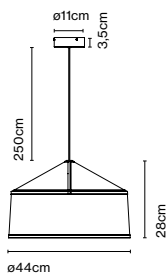

Cable length: 2,5 m  
Wire installation: Hardwired  
Color cord: Black  
Canopy color: Black