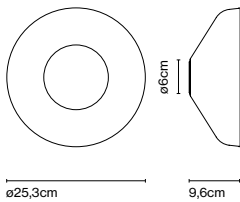

Aura Plus On/Off

Code	Finish
A676-031-50-27K	○ Translucent
A676-031-51-27K	● Opal
A676-031-53-27K	● Transparent smoked
A676-031-55-27K	● Copper

Materials
Shade: Blown glass
Structure: Polycarbonate
Dissipater: Aluminium

Dimmable: No

Product type: Wall / Ceiling
Light source: LED SMD 230 VAC 10W 2700K CRI90 1150lm
Luminaire: 230 VAC 10W 524lm

Weight: Net 0,89 kg – Gross 1,4 kg
Package: 33 x 22 x 21 cm - 1,4 kg – VOL - 0,015 m³
Product notes: Structure in black, except for the opal version, with structure in white.
LED included