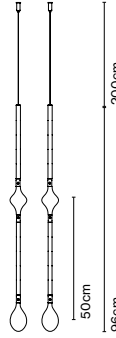

Double hook 96 x2
A718-026-39

2 units included

● Black

Double hook 71 x2
A718-027-39

2 units included

● Black