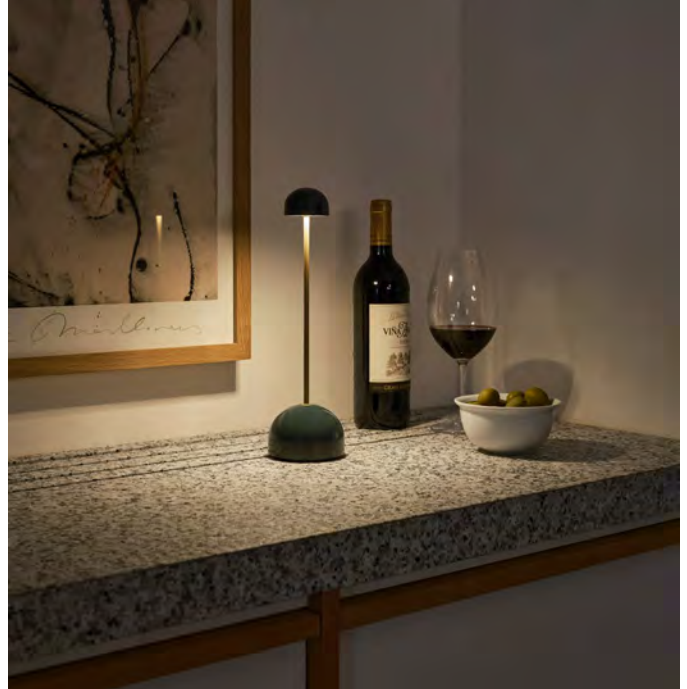

Free of cables, lightweight, with a simple structure and neutral colours, this design becomes a discreet part of the table, without formal or chromatic excesses. An

object simplified to the max that allows easy placement and mobility and ensures good lighting in restaurants, bars, cocktail bars, terraces and patios.