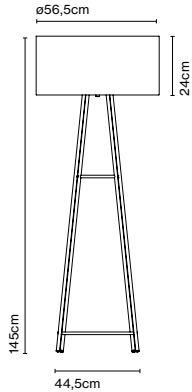

Cala Metal P145

Code A645-056-39   Finish ● Black

Materials
Shade: White polyester PET, Textilene
Structure: Iron

Product type: Floor
Light source: E27 LED Globe (ø95) 12W
Weight: Net 5,8 kg – Gross 9,3 kg
Package: 60 x 60 x 30 cm - 4,1 kg – VOL - 0,108 m³
50 x 13 x 132 cm - 5,2 kg – VOL - 0,09 m³