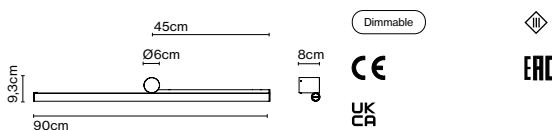

Ambrosia A 90 right

Code	Finish	CCT
A704-018-15-22K	● Matt Gold	22K
A704-018-15-27K	● Matt Gold	27K
A704-018-15-30K	● Matt Gold	30K
A704-018-16-22K	● Black	22K
A704-018-16-27K	● Black	27K
A704-018-16-30K	● Black	30K

Materials: Aluminium
Structure: Aluminium
Diffuser: Methacrylate
Canopy: Aluminium / Steel

Dimmable: Yes
Integrated dimmer: No
Dimming protocols: It depends on the purchased power supply.

Product type: Wall
Light source Ambrosia 22K: LED SMD 24Vdc 14,4W 2200K CRI90 1587lm
Luminaire Ambrosia 22K: (Power supply not included) 1497lm

Light source Ambrosia 27K: LED SMD 24Vdc 14,4W 2700K CRI90 1521lm
Luminaire Ambrosia 27K: (Power supply not included) 1497lm

Light source Ambrosia 30K: LED SMD 24Vdc 14,4W 3000K CRI90 1692lm
Luminaire Ambrosia 30K: (Power supply not included) 1525lm

Product notes: 24V remote power supply to be ordered separately.

Weight: Net 0,68 kg – Gross 1,5 kg

Package: 9,8 x 8 x 8 cm - 0,8 kg – Vol - 0,006 m³

14,5 x 13,5 x 61 cm - 0,7 kg – Vol - 0,01 m³

LED included

Wire installation: Hardwired / Recessed