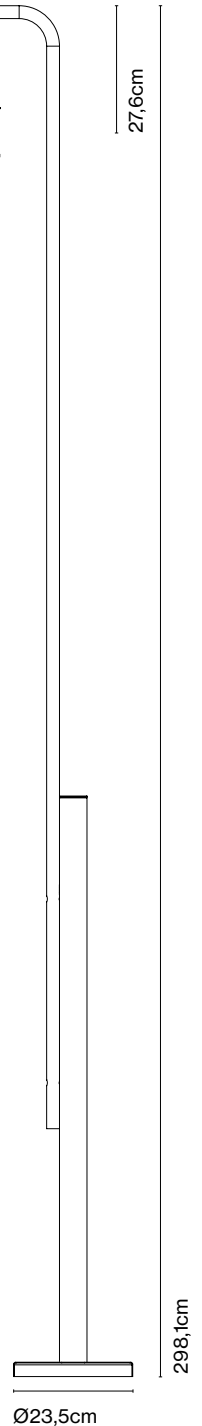

We want to offer you an exclusive service that's designed to make your work easier. By signing up at the new professional area at [marset.com](https://www.marset.com), you'll be able to download technical information, images, and videos of our products, receive our newsletter, and save your preferred products. We offer direct access and personal attention.