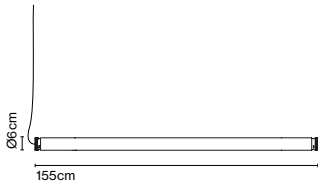

Code	Finish	CCT
A718-006-16-27K	● Black	27K
A718-006-18-27K	● Bronze	27K
A718-006-16-30K	● Black	30K
A718-006-18-30K	● Bronze	30K

Materials
Structure: Aluminium
Diffuser: Glass

Dimmable: Yes
Integrated dimmer: No
Dimming protocols: It depends on the purchased power supply.

Product type: Pendant
Light source: LED SMD 24Vdc 29,4W 2700K CRI90 3570lm
Luminaire: (Power supply not included)

Light source: LED SMD 24Vdc 29,4W 3000K CRI90 3472lm
Luminaire: (Power supply not included)

Product notes: 24V remote power supply and hooks (page 95) to be ordered separately.
LED included