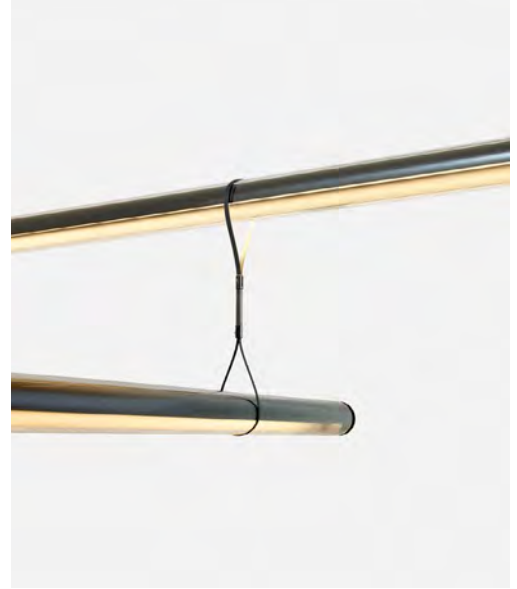

Unions Fris

Code
Union 30
A718-032-39

1 unit included

Finish
● Black

Code
Union 50
A718-031-39

1 unit included

● Black

Code
Union 100
A718-036-39

1 unit included

● Black

Materials
Structure: Aluminium

Product notes: Unions to make compositions.

Ceiling support x2 Fris

Code
Support 13x2
A718-037-39

2 units included

Finish
● Black