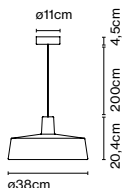

Soho 38 IP44 LED

Code	Finish
A631-220	● White
A631-221	● Stone grey
A631-222	● Black
A631-224	● Sky blue *

Materials
Shade: Rotary moulded polyethylene
Diffuser: Methacrylate opal

Dimmable: Yes
Integrated dimmer: No
Dimming protocols: Phase cut (Triac)
Casambi

Product type: Pendant
Light source: LED SMD 700mA 13,35W 2700K CRI80 1848lm
Luminaire: 220 - 240 VAC TRIAC 15,94W 1051lm
Weight: Net 2,7 kg – Gross 3,6 kg
Package: 44 x 45 x 25 cm – 3,6 kg Vol – 0,05 m³
LED included

Dimmable

CE

IP44

ERC

UK
CA