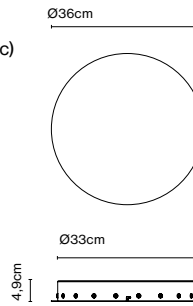

Cluster Ambrosia V 200W

Code A666-237-39
A666-235-39
A666-236-39
Finish ● Black
● Black
● Black

Dimming Triac
DALI (max. 150W)
Casambi (max. 150W)
Class II
I
I

Materials
Structure: Painted iron

Dimmable: Yes
Integrated dimmer: No
Dimming protocols: Phase cut (Triac)
DALI
Casambi

Product type: Accessory
Luminaire: 220 - 240 VAC TRIAC 200W (max.)
220 - 240 VAC DALI / Casambi 150W (max.)

Weight: Net 3,4 kg – Gross 4 kg
Package: 42 x 42 x 8 cm - 4 kg – VOL - 0,01 m³
Product notes: Canopy for 24V luminaires.