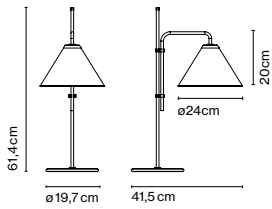

Funiculí S Fabric

Code	Finish
A641-405	● Black - White
A641-406	● Black - Sand

Materials

Base: Iron wapped with black rubber

Stem: Iron

Shade: White or sand polyester shade, made of a PVC-PET laminated film

Product type: Table

Light source: E14 LED 5W

Weight: Net 1,7 kg – Gross 2,7 kg

Package: 65 x 31 x 10 cm – 2,4 kg Vol – 0,02 m³
26 x 26 x 18 cm – 0,3 kg Vol – 0,012 m³

CE

ERC

Cable length: 2 m

Wire installation: Plug-in

Color cord: Black

Switch location: In-line