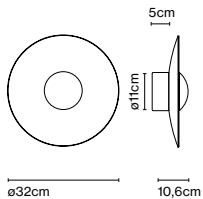

Ginger 32C IP65

Code	Finish
A662-551-31	● Rust Brown
A662-551-39	● Black - White (RAL 9005-9010)

Materials	Dimmable: Yes
Diffuser: Aluminium	Integrated dimmer: No
Dissipater: Aluminium	Dimming protocols: Phase cut (Triac)

Product type: Wall / Ceiling
Light source: LED SMD 700mA 8,2W 2700K CRI90 913lm
Luminaire: 220 - 240 VAC TRIAC 9W 350lm - Black-White
220 - 240 VAC TRIAC 9W 811m - Rust Brown
Weight: Net 0,9 kg – Gross 2 kg
Package: 43 x 48 x 17 cm – 2 kg Vol – 0,04 m³
Product notes: DALI and Casambi upon request
LED included

Dimmable

CE

IP65

ERC

UK
CA

Canopy color: Black