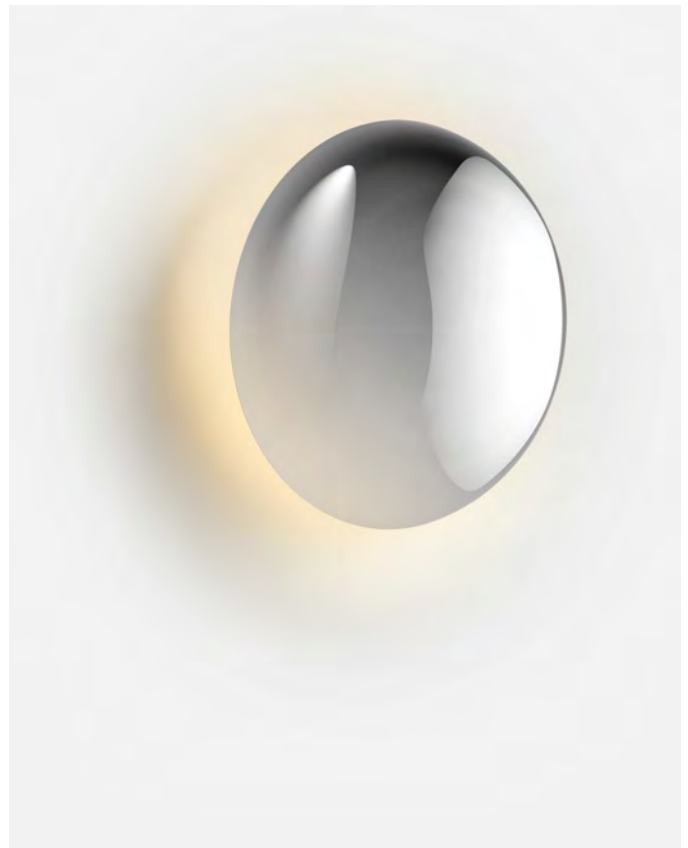

Wire installation: Hardwired