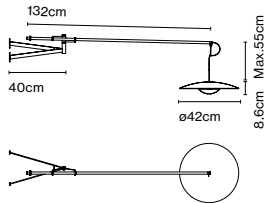

Ginger A XL 42

Code	Finish	Dimmer
Plug-in		
A662-076	● Oak - White	Progressive
A662-077	● Wenge - White	Progressive

Code	Finish	Dimmer
Hardwired		
A662-079	● Oak - White	Triac
A662-080	● Wenge - White	Triac

Code	Finish	Dimmer
RSC (Recessed canopy)		
A662-132	● Oak - White	Triac
A662-133	● Wenge - White	Triac

Materials
Diffuser: Pressed wood
Dissipater: Aluminium
Structure: Metal
Arm: Carbon fiber

Integrated dimmer: Yes (Plug-in version)
Dimmer type: Foot-operated progressive in-line dimmer
Dimming protocols: Phase cut (Triac)

Product type: Wall
Light source: LED SMD 700mA 16,28W 2700K CRI90 1873lm
Luminaire: 85 - 264 VAC 11W 698lm
Weight: Net 3,4 kg – Gross 5,7 kg
Package: 60 x 60 x 22 cm – 5 kg Vol – 0,079 m³
138 x 5 x 5 cm – 0,7 kg Vol – 0,003 m³

LED included