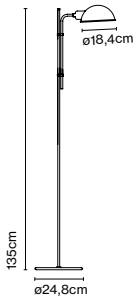

**Materials**  
Base: Iron wapped with black rubber  
Stem: Iron  
Shade: Aluminium

**Product type:** Floor  
**Light source:** E27 LED Standard 8W  
**Weight:** Net 3,1 kg – Gross 5 kg  
**Package:** 38 x 54 x 12 cm – 4,2 kg Vol – 0,024 m<sup>3</sup>  
5 x 5 x 143 cm – 0,8 kg Vol – 0,004 m<sup>3</sup>