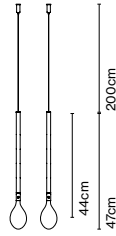

Hooks x2 Fris

Code
Hook 47 x2
A718-025-39

2 units included

Finish

● Black