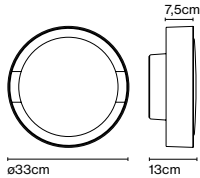

Plaff-on! 33 IP54

Code	Finish
A628-053	● Black
A628-053-31	● Rust brown

Materials
Structure: Aluminium
Shade: Opal blown glass

Product type: Wall / Ceiling
Light source: 2x E27 LED Standard 8W
Weight: Net 4,1 kg – Gross 4,5 kg
Package: 40 x 40 x 21 cm – 4,5 kg Vol – 0,03 m³

CE

IP54

ERC

UK
CA

Wire installation: Hardwired