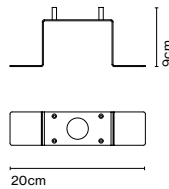

Ground fixation plate

Code	Finish
A646-067	● Stainless steel

Materials
Structure: Stainless steel

Product type: Accessory
Weight: Net 0,26 kg – Gross 0,32 kg
Package: 9 x 10 x 21 cm - 0,32 kg – VOL - 0,002 m³