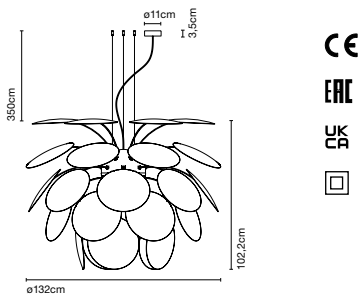

Discocó 132

Code	Finish
A620-012	● White (RAL 9003)
A620-118	● Matte Grey (RAL 7037)
A620-117	● Matte Beige (RAL 1001)
A620-049	● Black - Gold (RAL 9004 - Gold)

Materials
Discs: ABS
Sphere: Chromed metal
Canopy: Metal

Product type: Pendant
Light source: 6x E27 LED Globe (ø120) 14W
Weight: Net 18,5 kg – Gross 24 kg
Package: 121 x 41 x 41 cm - 14 kg – VOL - 0,2 m³
45 x 42 x 42 cm - 10 kg – VOL - 0,08 m³

Cable length: 3,5 m
Wire installation: Hardwired
Color cord: White
Canopy color: White