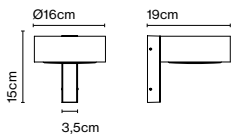

Plaff-on! A IP65

Code   Finish
A628-061-39-27K   ● Black
A628-061-31-27K   ● Rust Brown NEW

Materials
Structure: Aluminium
Shade: Opal blown glass

Dimmable: Yes
Integrated dimmer: No
Dimming protocols: Phase cut (Triac)

Product type: Wall
Light source: LED COB 230 VAC 8W 2700K CRI90 571lm
Luminaire: 230 VAC TRIAC 8,47W 225lm
Weight: Net 0,8 kg – Gross 1,2 kg
Package: 22 x 22 x 16,5 cm – 1,2 kg Vol – 0,008 m³
LED included

Dimmable
CE
EAC
UK
CA

⊕
IP65