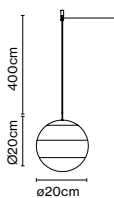

Dipping Light 20 - 24V

Code	Finish
A691-270	● White
A691-271	● Blue
A691-272	● Green
A691-273	● Amber
A691-274	● Pink

Materials
Diffuser: Brilliant white blown glass globe with layered paint
Cover: Polycarbonate

Dimmable: Yes
Integrated dimmer: No
Dimming protocols: It depends on the purchased power supply.
Phase cut (Triac), DALI, Casambi

Product type: Pendant
Light source: LED SMD 24Vdc 5W 2700K CRI90 495lm
Luminaire: (Power supply not included) 231lm
Weight: Net 1,06 kg – Gross 1,7 kg
Package: 36 x 26 x 26 cm – 1,7 kg Vol – 0,02 m³
Product notes: Use with Cluster page 49.
1 pc. hook accessory included
LED included

Dimmable

CE

ERC

UK
CA