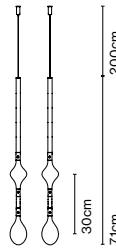

Hooks x2 Fris

Code
Hook 47 x2
A718-025-39

2 units included

Finish

● Black

Double hook 96 x2
A718-026-39

2 units included

● Black

Double hook 71 x2
A718-027-39

2 units included

● Black

Double hook 146 x2
A718-038-39

2 units included

● Black

Materials
Structure: Aluminium

Product notes: Hooks to make compositions.