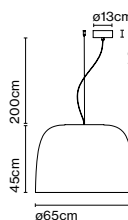

Product type: Pendant

Light source: LED SMD 700mA 22,4W 2700K CRI90 2933lm

Luminaire: 180 - 295 VAC TRIAC 26,09W 1770lm
220 - 240 VAC DALI 26,37W 1770lm

Weight: Net 6,9 kg – Gross 9,3 kg

Package: 65 x 65 x 49 cm – 9,3 kg Vol – 0,2 m³

LED included

Dimmable

Cable length: 2 m
Wire installation: Hardwired
Color cord: Black
Canopy color: Black