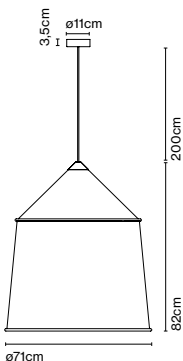

Jaima 71 IP65

Code	Finish
A683-021	● Blue *
A683-022	● Beige
A683-023	● Grey
A683-024	● Green *

Materials
Shade: Textilene, inner part in white

Dimmable: Yes
Integrated dimmer: No
Dimming protocols: Phase cut (Triac)

Product type: Pendant
Light source: LED COB 230VAC 15W 2700K CRI90 1022lm
Luminaire: 230VAC TRIAC 15W 530lm
Weight: Net 2,8 kg – Gross 7,5 kg
Package: 71 x 71 x 63 cm – 7,5 kg Vol – 0,3 m³
LED included

Dimmable

CE

IP65

UK

ERC