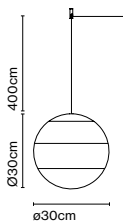

Dipping Light 30 - 24V

Code	Finish
A691-290	White
A691-291	Blue
A691-292	Green
A691-293	Amber
A691-294	Pink

Materials
Diffuser: Brilliant white blown glass globe with layered paint
Cover: Polycarbonate

Dimmable: Yes
Integrated dimmer: No
Dimming protocols: It depends on the purchased power supply.
Phase cut (Triac), DALI, Casambi

Product type: Pendant
Light source: LED SMD 24Vdc 11,5W 2700K CRI90 1024lm
Luminaire: (Power supply not included) 379lm
Weight: Net 2 kg – Gross 3,3 kg
Package: 41 x 40 x 41 cm – 3,3 kg Vol – 0,07 m³
Product notes: Use with Cluster page 49.
1 pc. hook accessory included
LED included

Dimmable

CE

ERC

UK
CA