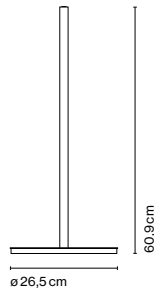

Floor base

Code A642-020
Finish ● Black (RAL 9005)

Materials
Structure: Aluminium

Product type: Accessory
Weight: Net 5,4 kg – Gross 7 kg
Package: 34 x 34 x 3 cm - 6 kg – VOL - 0,003 m³
Ø4 x 66 cm - 1 kg – VOL - 0,0002 m³