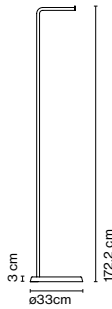

Floor accessory

Code A654-009
Finish ● Grey (RAL 7039)

Materials
Structure: Metallic structure with stainless anti-oxidant cataphoresis treatment

Product type: Accessory
Weight: Net 6,7 kg – Gross 7,8 kg
Package: 25 x 5 x 179 cm - 2,1 kg – VOL - 0,022 m³
38 x 38 x 5 cm - 5,7 kg – VOL - 0,006 m³