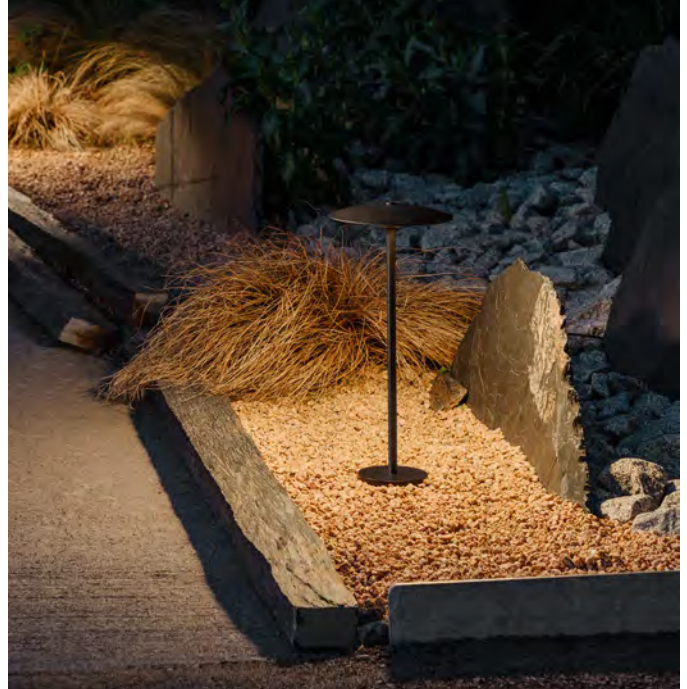

Ginger Outdoor, Joan Gaspar

The Ginger collection is moving outdoors, with wall sconces that can be installed individually or in a cluster, a 15 cm sconce – perfect for passageways and small outdoor areas –, a lamppost, small floor lamps and a wall version with an arm.

The Ginger outdoor also features a unique rust finish, with a deep, warm glow, alongside the standard black-white metal finish of the indoor version.