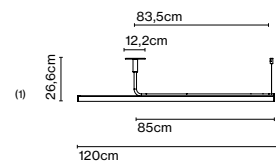

Ambrosia 120

Code	Finish	CCT
A704-001-15-22K	● Matt Gold	22K
A704-001-15-27K	● Matt Gold	27K
A704-001-15-30K	● Matt Gold	30K
A704-001-16-22K	● Black	22K
A704-001-16-27K	● Black	27K
A704-001-16-30K	● Black	30K

Materials: Aluminium
Structure: Aluminium
Diffuser: Methacrylate
Canopy: Aluminium / Steel

Dimmable: Yes
Integrated dimmer: No
Dimming protocols: It depends on the purchased power supply.

Product type: Pendant / Ceiling
Light source Ambrosia 22K: LED SMD 24Vdc 19,2W 2200K CRI90 2116lm
Luminaire Ambrosia 22K: (Power supply not included) 1885lm

Light source Ambrosia 27K: LED SMD 24Vdc 19,2W 2700K CRI90 2028lm
Luminaire Ambrosia 27K: (Power supply not included) 1891lm

Light source Ambrosia 30K: LED SMD 24Vdc 19,2W 3000K CRI90 2256lm
Luminaire Ambrosia 30K: (Power supply not included) 1927lm

Weight: Net 2,4 kg – Gross 3 kg
Package: 29 x 10 x 135 cm - 2 kg – VOL - 0,04 m³
8 x 8 x 128 cm - 1 kg – VOL - 0,01 m³

Product notes: 24V remote power supply to be ordered separately.
LED included