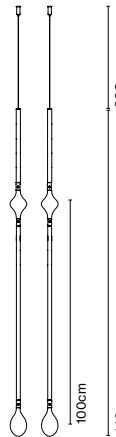

Double hook 71 x2  
A718-027-39

2 units included

● Black

Double hook 146 x2  
A718-038-39

2 units included

● Black

Materials  
Structure: Aluminium

Product notes: Hooks to make compositions.