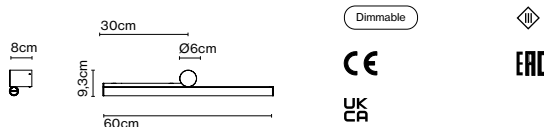

Ambrosia A 60 left

Code	Finish	CCT
A704-015-15-22K	● Matt Gold	22K
A704-015-15-27K	● Matt Gold	27K
A704-015-15-30K	● Matt Gold	30K
A704-015-16-22K	● Black	22K
A704-015-16-27K	● Black	27K
A704-015-16-30K	● Black	30K

Materials
Structure: Aluminium
Diffuser: Methacrylate
Canopy: Aluminium / Steel

Dimmable: Yes
Integrated dimmer: No
Dimming protocols: It depends on the purchased power supply.

Product type: Wall
Light source Ambrosia 22K: LED SMD 24Vdc 9,6W 2200K CRI90 1058lm
Luminaire Ambrosia 22K: (Power supply not included) 1003lm

Light source Ambrosia 27K: LED SMD 24Vdc 9,6W 2700K CRI90 1014lm
Luminaire Ambrosia 27K: (Power supply not included) 1007lm

Light source Ambrosia 30K: LED SMD 24Vdc 9,6W 3000K CRI90 1028lm
Luminaire Ambrosia 30K: (Power supply not included) 1025lm

Product notes: 24V remote power supply to be ordered separately.

Weight: Net 0,59 kg – Gross 1,3 kg

Package: 6,8 x 8 x 8 cm - 0,6 kg – Vol - 0,004 m³

14,5 x 13,5 x 61 cm - 0,7 kg – Vol - 0,01 m³

LED included

Wire installation: Hardwired / Recessed