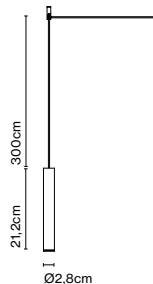

Milana - 24V NEW

Code Finish
A699-200-35-27K ● Off-white (RAL 1013)
A699-200-39-27K ● Black (RAL 9005)

Materials Dimmable: Yes
Shade: Aluminium Integrated dimmer: No
Diffuser: Glass Dimming protocols: It depends on the purchased power supply.
Phase cut (Triac)
DALI, Casambi

Product type: Pendant
Light source: LED SMD 24Vdc 7,2W 2700K CRI90 372lm
Luminaire: (Power supply not included)
Weight: Net 0,25 kg – Gross 0,61 kg
Package: 24 x 24 x 7 cm – 0,61 kg Vol – 0,004 m³
Product notes: Use with Cluster page 49. 1 pc. hook accessory included
LED included

Dimmable

CE

ERC

UK
CA

Cable length: 3 m
Wire installation: Hardwired
Color cord: Black