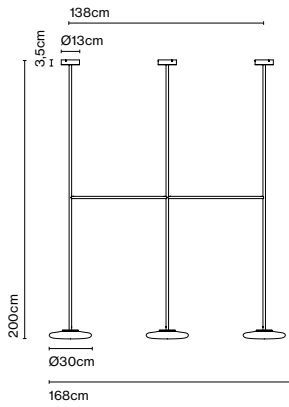

Ihana x3 200

Code	Finish	Dimming	CCT
A709-001-39-27K	● Opal	Triac	27K
A709-002-39-18/30K	● Opal	Triac	DTW 18K-30K

Materials
Structure: Steel
Shade: Opal blown glass

Dimmable: Yes
Integrated dimmer: No
Dimming protocols: Phase cut (Triac)
Dim to warm from 1800K to 3000K. (Triac)
DALI, Casambi

Product type: Pendant / Ceiling
Light source: LED SMD 700mA 24,6W 2700K CRI90 2739lm
Luminaire: 220 - 240 VAC TRIAC 29,67W 1491lm
Light source DTW: LED COB 350mA 18W 1800-3000K CRI90 1908lm
Luminaire DTW: 220 - 240 VAC TRIAC 22,8W
Weight: Net 8,2 kg – Gross 15,1 kg
Package: (3x) 21 x 42 x 42 cm – 3 kg Vol – 0,04 m³
18 x 18 x 225 cm – 6,7 kg Vol – 0,07 m³
18 x 18 x 225 cm – 5,4 kg Vol – 0,07 m³

LED included

Dimmable

CE

UK
CA

EAC

Wire installation: Hardwired
Canopy color: Black