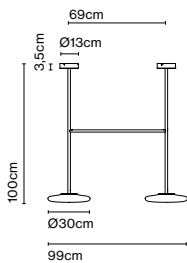

Ihana x2 100

Code	Finish	Dimming	CCT
A709-011-39-27K	● Opal	Triac	27K
A709-012-39-18/30K	● Opal	Triac	DTW 18K-30K

Materials
Structure: Steel
Shade: Opal blown glass

Dimmable: Yes
Integrated dimmer: No
Dimming protocols: Phase cut (Triac)
Dim to warm from 1800K to 3000K. (Triac)
DALI, Casambi

Product type: Pendant / Ceiling
Light source: LED SMD 700mA 16,4W 2700K CRI90 1826lm
Luminaire: 220 - 240 VAC TRIAC 19,78W 994lm
Light source DTW: LED COB 350mA 12W 1800-3000K CRI90 1272lm
Luminaire DTW: 220 - 240 VAC TRIAC 15,2W
Weight: Net 4,5 kg – Gross 6,7 kg
Package: (2x) 21 x 42 x 42 cm – 3 kg Vol – 0,04 m³
24 x 14 x 114 cm – 3,7 kg Vol – 0,04 m³
LED included

Dimmable

UK
CA

ERC

Wire installation: Hardwired
Canopy color: Black

Product notes: Casambi available upon request.
DALI upon request