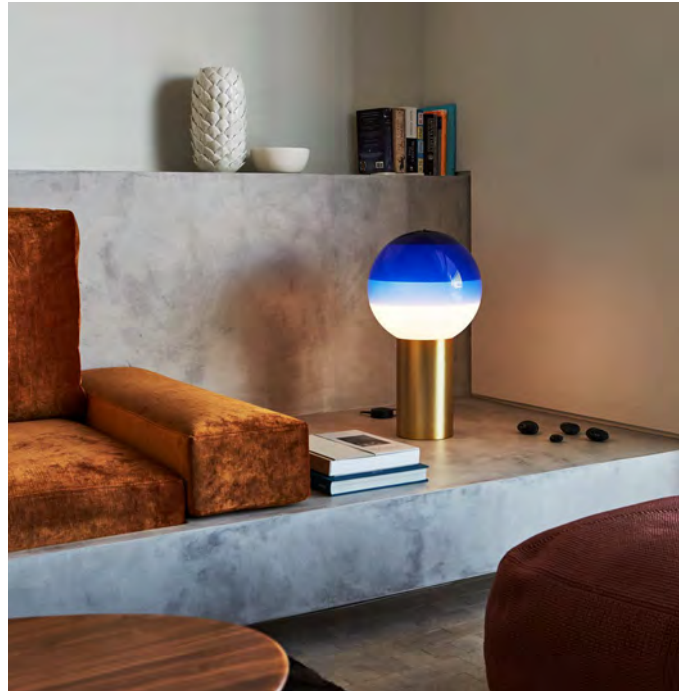

Dipping Light, Jordi Canudas

Beyond its function as a lamp, the Dipping Light seeks to excite. When it's turned on, its different shades of paint sift the light, creating a magical ambient effect. When it's off, its colored glass sphere is an object charged with beauty, and eye-

catching design piece for a shelf, bedside, or table. The various layers of paint draw concentric circles and capture the light, moderating its intensity. The paint becomes the shade, colouring and texturizing the light.