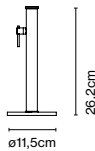

Fix stem

Code A683-032   Finish
● Black (RAL 9005)

Materials
Stem: Stainless steel

Product type: Accessory
Weight: Net 1,9 kg – Gross 2,3 kg
Package: 31 x 18 x 17 cm - 2,3 kg – VOL -0,009 m³
Product notes: Compatible with Jaima P207 and P307.