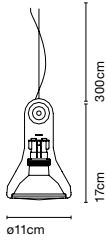

Atlas Susp.

Code A34-012   Finish
○ Translucent *

Materials
Shade: Polycarbonate
Canopy: White polyamide

Product type: Pendant
Light source: E27 LED PAR30 10W 40° 3000K
Weight: Net 0,25 kg – Gross 0,67 kg
Package: 18 x 21 x 24 cm - 0,67 kg – VOL - 0,008 m³
Product notes: Atlas has been designed to specifically accommodate the PAR30 bulb (BOM-270) so that the bulb does not protrude from the diffuser.