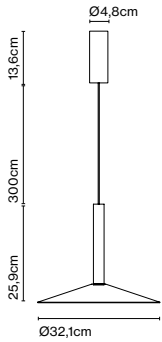

Milana 32

Code Finish
A699-003-35-27K ● Off-white (RAL 1013)
A699-003-39-27K ● Black (RAL 9005)

Materials Dimmable: Yes
Shade: Aluminium Integrated dimmer: No
Diffuser: Polycarbonate Dimming protocols: Phase cut (Triac)

Product type: Pendant
Light source: LED SMD 700mA 8,6W 2700K CRI90 372lm
Luminaire: 220 - 240 VAC TRIAC 8,72W 340lm
Weight: Net 0,87 kg – Gross 1,68 kg
Package: 24 x 24 x 7 cm – 0,86 kg Vol – 0,004 m³
36,5 x 36,5 x 7,5 cm – 0,82 kg Vol – 0,009 m³
Product notes: DALI upon request
LED included

Dimmable

CE

ERC

UK
CA