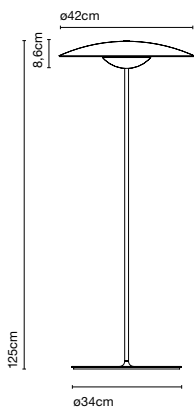

Ginger P

Code	Finish
A662-033	● Oak - White
A662-034	● Wenge - White

Materials
Diffuser and base: Pressed wood
Dissipater: Aluminium
Stem: Aluminium

Integrated dimmer: Yes
Dimmer type: Foot-operated progressive in-line dimmer

Product type: Floor
Light source: LED SMD 700mA 16,28W 2700K CRI90 1873lm
Luminaire: 85 - 264 VAC 17W 698lm
Weight: Net 4,9 kg – Gross 8,5 kg
Package: 57 x 53 x 17 cm – 6,5 kg Vol – 0,051 m³
19 x 18 x 133 cm – 2 kg Vol – 0,045 m³
LED included

Dimmer

CE

ERC

Cable length: 2 m
Wire installation: Plug-in
Color cord: Black
Switch location: In-line