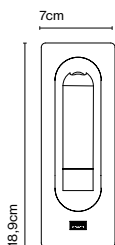

Ledtube RSC USB

Code	Finish
A622-217-17-27K	● Aluminium
A622-217-18-27K	● Bronze
A622-217-35-27K	● Matt white (RAL 9010)
A622-217-39-27K	● Matt black (RAL 9005)

Materials
Structure: Injected aluminium
Frontal: Transparent polycarbonate

Dimmable: No

Product type: Wall
Light source: LED SMD 700mA 2,1W 2700K CRI90 226,5lm
Luminaire: 90 - 264 VAC 5,2W 131lm
Weight: Net 0,87 kg – Gross 1 kg
Package: 11 x 21 x 9 cm – 1 kg Vol – 0,02 m³
Product notes: Incorporated press button to switch on or off when opening or closing the wall lamp. Honeycomb grill to avoid glare. Incorporated USB on fixture face. CRI90 available upon request.
LED included