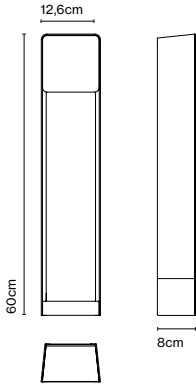

Lab B 60

Code	Finish
A646-080	● White (RAL 7024-9003)
A646-081	● Brown (RAL 7024-8019)
A646-082	● Rust brown
A646-083	● Dark iroko

Materials
Structure: Aluminium
Lids: Metal, wood

Dimmable: Yes
Integrated dimmer: No
Dimming protocols: Phase cut (Triac)

Product type: Bollard
Light source: LED SMD 700mA 6,3W 2700K CRI80 590lm
Luminaire: 220 - 240 VAC TRIAC 8,41W 319lm
Weight: Net 2,5 kg – Gross 3,5 kg
Package: 18 x 13 x 70 cm – 3,5 kg Vol – 0,02 m³
Product notes: CRI90 available upon request