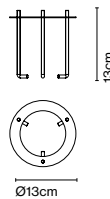

Spare parts

Code	Product	Finish	Spare part
R628-002	Plaff-on! 16 IP65	-	Glass
R628-010	Plaff-on! 33 IP54	-	Glass
R628-011	Plaff-on! 50 IP54	-	Glass