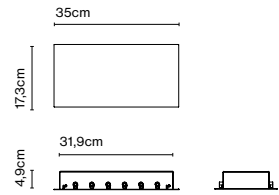

Rectangular Canopy 50W

Code	Finish	Dimming	Class
A693-001	● Black	Triac	II
A693-002	● Black	DALI	II
A693-024	● Black	Casambi	II

Materials
Structure: Painted iron

Dimmable: Yes
Integrated dimmer: No
Dimming protocols: Phase cut (Triac)
DALI
Casambi

Product type: Accessory
Luminaire: 220 - 240 VAC TRIAC 50W (max.)
220 - 240 VAC DALI/Casambi 60W (max.)

Weight: Net 2,11 kg – Gross 2,5 kg
Package: 41,5 x 21 x 7 cm - 2,5 kg – VOL - 0,006 m³
Product notes: Canopy for 24V luminaires.

Wire installation: Hardwired
Canopy color: Black - Entry points: 9

Circular Canopy 50W

Code	Finish	Dimming	Class
A693-003	● Black	Triac	II
A693-004	● Black	DALI	II
A693-025	● Black	Casambi	II

Materials
Structure: Painted iron

Dimmable: Yes
Integrated dimmer: No
Dimming protocols: Phase cut (Triac)
DALI
Casambi

Product type: Accessory
Luminaire: 220 - 240 VAC TRIAC 50W (max.)
220 - 240 VAC DALI/Casambi 60W (max.)

Weight: Net 1,15 kg – Gross 1,36 kg
Package: 41 x 40 x 8 cm - 1,36 kg – VOL - 0,01 m³
Product notes: Canopy for 24V luminaires.