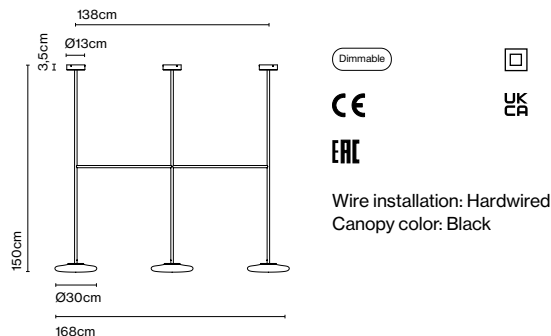

Ihana x3 150

Code	Finish	Dimming	CCT
A709-003-39-27K	● Opal	Triac	27K
A709-004-39-18/30K	● Opal	Triac	DTW 18K-30K

Materials	Dimmable: Yes
Structure: Steel	Integrated dimmer: No
Shade: Opal blown glass	Dimming protocols: Phase cut (Triac)
	Dim to warm from 1800K to 3000K. (Triac)
	DALI, Casambi

Product type: Pendant / Ceiling
Light source: LED SMD 700mA 24,6W 2700K CRI90 2739lm
Luminaire: 220 - 240 VAC TRIAC 29,67W 1491lm
Light source DTW: LED COB 350mA 18W 1800-3000K CRI90 1908lm
Luminaire DTW: 220 - 240 VAC TRIAC 22,8W
Weight: Net 7,8 kg – Gross 12,7 kg
Package: (3x) 21 x 42 x 42 cm – 3 kg Vol – 0,04 m³
18 x 18 x 167 cm – 5,2 kg Vol – 0,05 m³
18 x 18 x 167 cm – 4,5 kg Vol – 0,05 m³

LED included

Product notes: Casambi available upon request.
DALI upon request