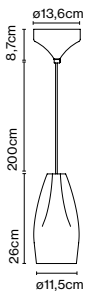

Product type: Pendant

Light source: E27 LED Reflector 8W
Weight: Net 1,4 kg – Gross 2 kg
Package: 24 x 24 x 53 cm – 2 kg Vol – 0,03 m³