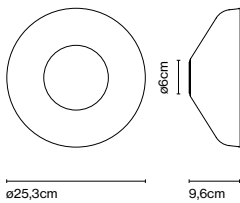

Aura Plus 24V NEW

Code	Finish
A676-035-50-27K	○ Translucent
A676-035-51-27K	● Opal
A676-035-53-27K	● Transparent smoked
A676-035-55-27K	● Copper

Materials	Dimmable: Yes
Shade: Blown glass	Integrated dimmer: No
Structure: Polycarbonate	Dimming protocols: It depends on the purchased power supply.
Dissipater: Aluminium	

Product type: Wall / Ceiling
Light source: LED SMD 24Vdc 10W 2700K CRI90 1038lm
Luminaire: (Power supply not included) 473lm

Weight: Net 0,89 kg – Gross 1,4 kg
Package: 33 x 22 x 21 cm - 1,4 kg – VOL - 0,015 m³
Product notes: Structure in black, except for the opal version, with structure in white.
LED included

Dimmable

CE

ERC

UK
CA

Wire installation: Hardwired

Disk Accessory

Code	Finish
A676-036-39	● Black
A676-036-35	○ White

Materials
Structure: Metal

Product type: Accessory
Product notes: Accessory used to hide the driver behind the canopy.