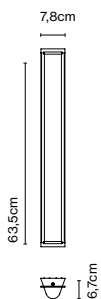

Manhattan LED 63.5

Code A2005-030
Finish Chrome

Materials Dimmable: No
Structure: Aluminium
Diffuser: silk-screened polycarbonate

Product type: Wall
Light source: LED SMD 350mA 15,6W 2700K CRI80 2608lm
Luminaire: 220 - 240 VAC 19,15W
Weight: Net 1,2 kg – Gross 1,4 kg
Package: 67 x 11 x 9 cm – 1,4 kg Vol – 0,01 m³
Product notes: 3000K available upon request
LED included

CE

ERC

UK
CA

IP44