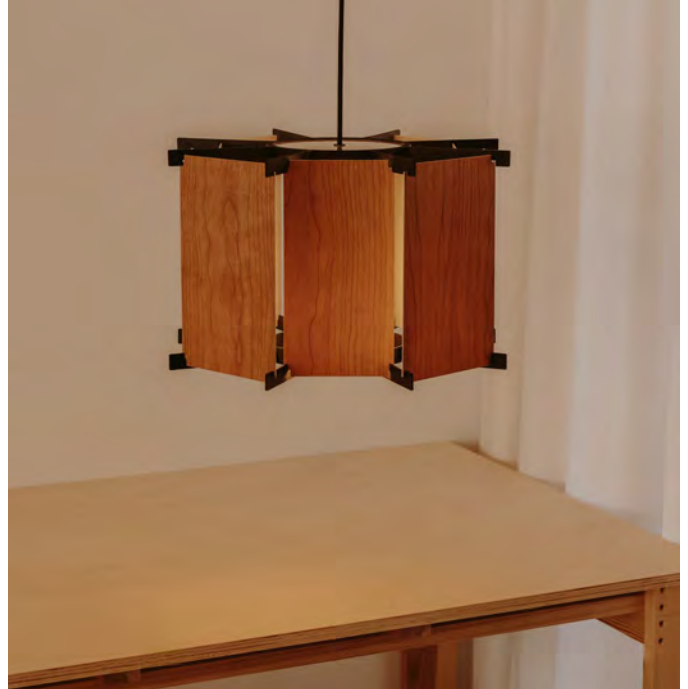

MVV, Manuel Valls

The MVV story begins in the 1970s. This new suspension lamp is a first, and was designed by Manuel Valls Vergés, one of Spain's most notable architects at the time and partner of Jose Antonio Coderch for 15 years, alongside whom he undertook

such prominent projects as the Ugalde house, near Barcelona. The MVV name reflects Vergés' initials, as a way of displaying his authorship of this unique lamp.