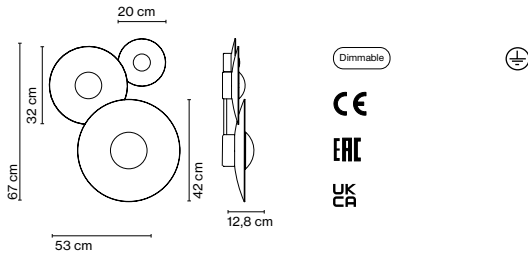

Product type: Wall / Ceiling
Light source: LED SMD 700mA 28,5W 2700K CRI90 3243lm
Luminaire: 180 - 295 VAC TRIAC 33,5W 1209lm
Weight: Net 7,8 kg – Gross 10 kg
Package: 23 x 21 x 10 cm – 1 kg Vol – 0,01 m³
57 x 53 x 17 cm – 3,5 kg Vol – 0,051 m³
57 x 53 x 17 cm – 3 kg Vol – 0,051 m³
53 x 53 x 12 cm – 2,5 kg Vol – 0,03 m³
Product notes: Accessory to combine Ginger models 20 C, 32 C, and 42 C for a single junction box.