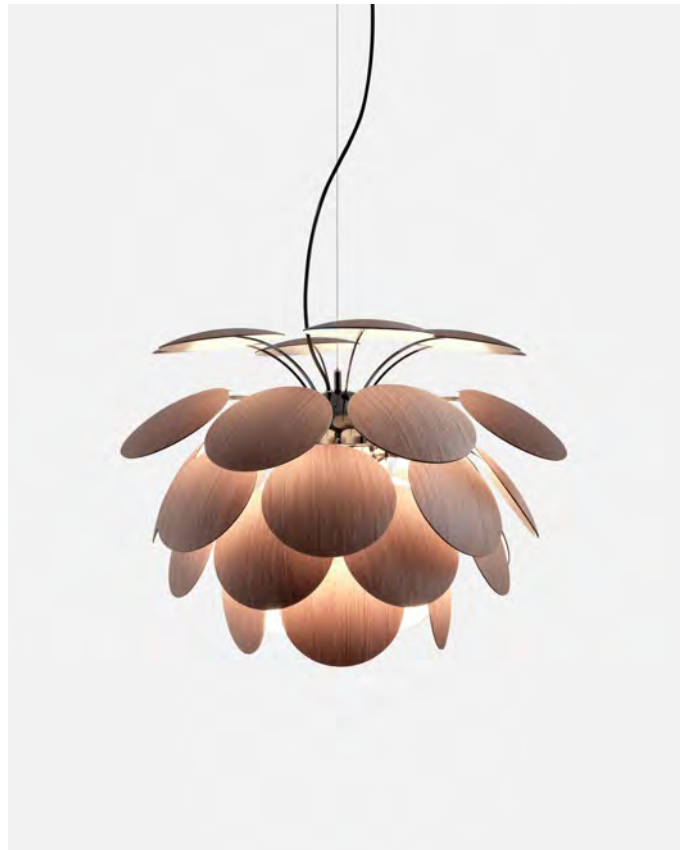

Discocó 68

Code	Finish
A620-110	● White (RAL 9003)
A620-120	● Matte Grey (RAL 7037)
A620-119	● Matte Beige (RAL 1001)
A620-121	● Black - Gold (RAL 9004 - Gold)
A620-148	● White (Susp. Wire 5m)
A620-161	● American oak-Black chrome

Materials
Discs: ABS
Sphere: Chromed metal
Canopy: Metal

Product type: Pendant
Light source: 3x E27 LED Globe (ø120) 14W
Weight: Net 4,6 kg – Gross 7,5 kg
Package: 125 x 33 x 28 cm - 7,5 kg – VOL - 0,115 m³
Product notes: For the wood version, the discs are made of pressed American oak of 4 mm. Black chrome sphere.