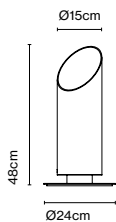

Elipse P48

Code
A707-001-47
A707-001-38

Finish
● Brown (RAL 8019)
● Graphite Grey (RAL 7024)

Materials
Body: Aluminium
Base: Aluminium

Dimmable: Yes
Integrated dimmer: No
Dimmer Casambi IP65 (optional)

Product type: Floor
Light source: LED COB 230VAC 15W 2700K CRI90 1022lm
Luminaire: 230VAC TRIAC 15W 515lm
Weight: Net 3,3 kg – Gross 4,3 kg
Package: 27,5 x 26 x 21 cm – 2,3 kg Vol – 0,015 m³
Ø17,8 x 58 cm – 2 kg Vol – 0,017 m³
LED included

CE

ERL

IP65

Cable length: 2,5 m
Wire installation: Plug-in
Color cord: Black