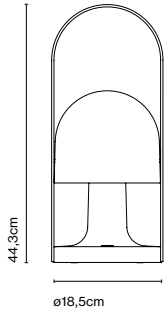

FollowMe Plus

Code A657-081   Finish
● White

Materials
Diffuser: Opal polycarbonate
Body: Polycarbonate
Diffuser: Opal polycarbonate
Handle: Plywood with natural oak veneer

Dimmer
Integrated dimmer: Yes
Dimmer type: 3 positions dimmer

Product type: Table / Portable
Light source: LED SMD 1A 3,5W 2700K CRI90 395lm
Luminaire: in 5 Vdc 1,5A 290lm
Weight: Net 1,15 kg – Gross 3,56 kg
Package: Ø23 x 51 cm – 3,56 kg Vol – 0,02 m³ (1u)
24 x 53 x 52 cm – 6 kg Vol – 0,07 m³ (2u)
Product notes: Multiple order of 2 units. Power outlet not included.
Charging cable included (USB to USB-C). Power adapter not included.
LED included

Dimmer

Switch location: Body
Charging time 10 h

Battery life time:
5 hours in peak power
10 hours in half power
20 hours in a quarter power