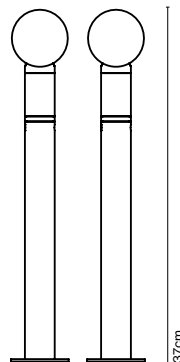

Support Fris A 37 x2

Code A718-041-39   Finish ● Black

Materials
Structure: Metal

Product type: Accessory
Product notes: Accessory used to hold the luminaire.