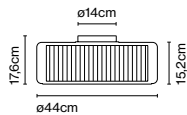

Mercer C

Code	Finish
A89-060	● Natural cotton ribbon
A89-077	● Pearl white

Materials
Shade: Textile
Structure: Blown glass

Product type: Ceiling
Light source: 2x E27 LED Standard 8W
Weight: Net 4,5 kg – Gross 6 kg
Package: 58 x 58 x 36 cm – 6 kg Vol – 0,1 m³

CE

ERC

UK
CA

Wire installation: Hardwired