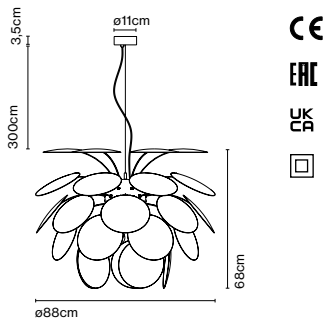

Discocó 88

Code	Finish
A620-002	● White (RAL 9003)
A620-107	● Matte Grey (RAL 7037)
A620-106	● Matte Beige (RAL 1001)
A620-048	● Black - Gold (RAL 9004 - Gold)
A620-004	● White (Susp. Wire 5m)

Materials
Discs: ABS
Sphere: Chromed metal
Canopy: Metal

Product type: Pendant
Light source: 3x E27 LED Globe (ø120) 14W
Weight: Net 6,7 kg – Gross 10,6 kg
Package: 134 x 31 x 42 cm - 10,6 kg – VOL - 0,17 m³

Cable length: 3 m
Wire installation: Hardwired
Color cord: White
Canopy color: White