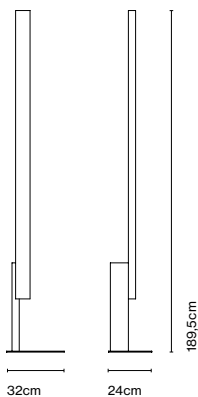

High Line

Code	Finish
A690-001	● Oak-White (RAL 9002) *
A690-003	● Wenge-Blue (RAL 5024) *
A690-004	● Wenge-Green (RAL 6003) *

Materials
Base: Iron
Structure: Wooden profiles

Integrated dimmer: Yes
Dimmer type: Progressive dimmer from 0 to 100

Product type: Floor
Light source: LED SMD 700mA 30W 2700K CRI90 3895lm
Luminaire: 220 - 240 VAC 34,3W 2076lm
Weight: Net 9,3 kg – Gross 13,3 kg
Package: 205 x 23 x 17 cm – 9,5 kg Vol – 0,076 m³
34 x 36 x 3 cm – 3,8 kg Vol – 0,003 m³
LED included

Dimmer

CE

ERC