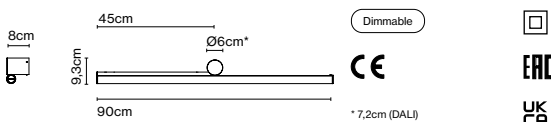

Ambrosia A 90 left AC NEW

Code	Finish	CCT	Dimming
A704-034-15-22K	● Matt Gold	22K	Triac
A704-034-15-27K	● Matt Gold	27K	Triac
A704-034-15-30K	● Matt Gold	30K	Triac
A704-034-16-22K	● Black	22K	Triac
A704-034-16-27K	● Black	27K	Triac
A704-034-16-30K	● Black	30K	Triac
A704-035-15-22K	● Matt Gold	22K	DALI
A704-035-15-27K	● Matt Gold	27K	DALI
A704-035-15-30K	● Matt Gold	30K	DALI
A704-035-16-22K	● Black	22K	DALI
A704-035-16-27K	● Black	27K	DALI
A704-035-16-30K	● Black	30K	DALI

Materials: Aluminium
Structure: Aluminium
Diffuser: Methacrylate
Canopy: Aluminium / Steel

Dimmable: Yes
Integrated dimmer: No
Dimming protocols: Phase cut (Triac) DALI

Product type: Wall

Light source Ambrosia 22K: LED SMD 500mA 12,9W 2200K CRI90 1776lm
Luminaire Ambrosia 22K: 220 - 240 VAC TRIAC 15,4W 1668lm / DALI 15,5W
Light source Ambrosia 27K: LED SMD 500mA 12,9W 2700K CRI90 17985lm
Luminaire Ambrosia 27K: 220 - 240 VAC TRIAC 15,4W 1756lm / DALI 15,5W
Light source Ambrosia 30K: LED SMD 500mA 12,9W 2700K CRI90 1815lm
Luminaire Ambrosia 30K: 220 - 240 VAC TRIAC 15,4W 1634lm / DALI 15,5W

Weight: Net 0,75 kg – Gross 1,5 kg
Package: 13 x 15,5 x 99 cm - 1,5 kg – Vol - 0,02 m³
LED included. Power supply included.

Wire installation: Hardwired