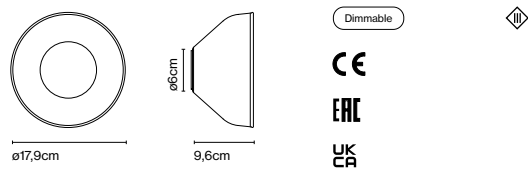

Aura 24V NEW

Code   Finish
A676-034-50-27K   ○ Translucent
A676-034-51-27K   ● Opal
A676-034-53-27K   ● Transparent smoked
A676-034-55-27K   ● Copper
A676-034-56-27K   ● Violet *

Materials   Dimmable: Yes
Shade: Blown glass   Integrated dimmer: No
Structure: Polycarbonate   Dimming protocols: It depends on the
Dissipater: Aluminium   purchased power supply.

Product type: Wall
Light source: LED SMD 24Vdc 10W 2700K CRI90 1038lm
Luminaire: (Power supply not included) 442lm

Weight: Net 0,52 kg – Gross 1 kg
Package: 26 x 26 x 20 cm - 1 kg – VOL - 0,013 m³
Product notes: Structure in black, except for the opal version, with structure in white.
LED included

Wire installation: Hardwired