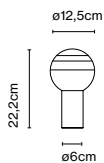

Dipping Light

Code	Finish
A691-001	White - Brushed Brass
A691-060	White - Graphite
A691-002	Blue - Brushed Brass
A691-061	Blue - Graphite
A691-003	Green - Brushed Brass
A691-062	Green - Graphite
A691-004	Amber - Brushed Brass
A691-063	Amber - Graphite
A691-005	Pink - Brushed Brass
A691-064	Pink - Graphite

Materials Dimmable: No
Body: Metal
Diffuser: Brilliant white blown glass globe with layered paint

Product type: Table
Light source: LED SMD 700mA 2,2W 2700K CRI90 216lm
Luminaire: 90 - 264 VAC 3,72W 123lm
Weight: Net 1,2 kg - Gross 1,8 kg
Package: 35 x 35 x 18 cm - 1,8 kg Vol - 0,011 m³