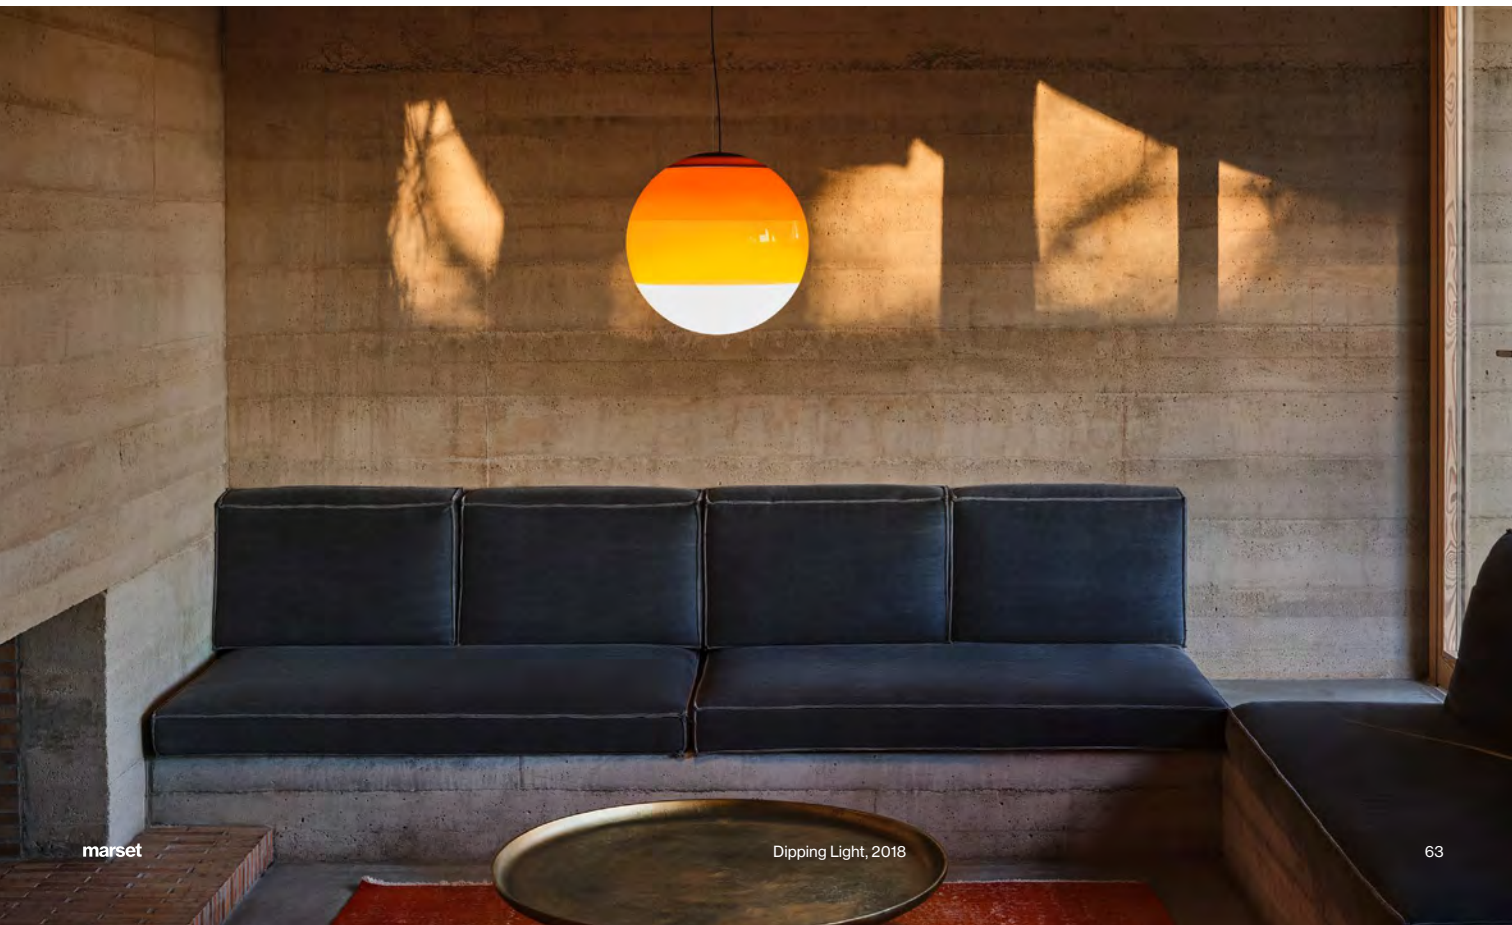

Cable length: 3 m

Wire installation: Hardwired

Color cord: Black

Canopy color: Black - Entry points: 1