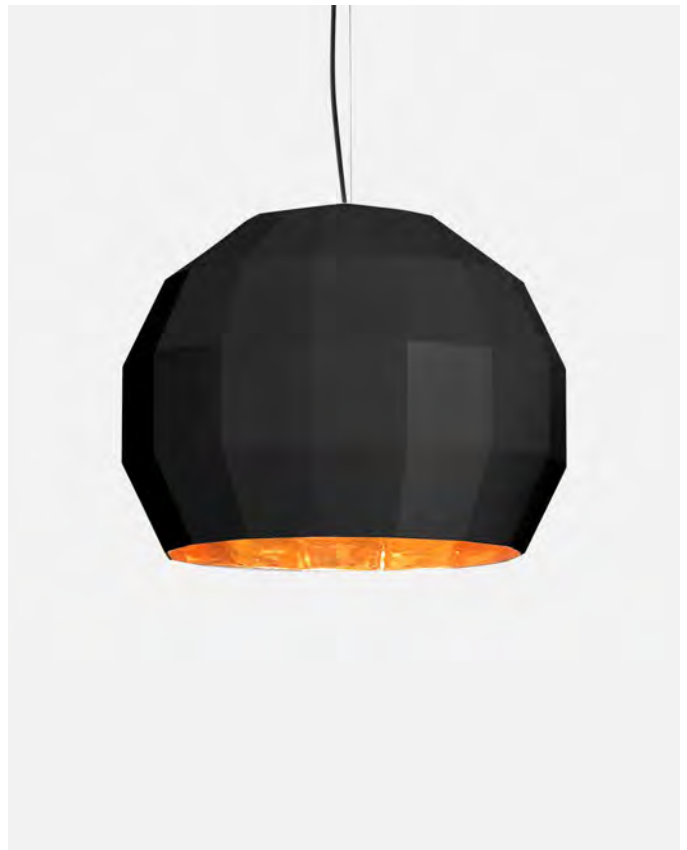

Materials

Shade: Ceramic with the inner part in brilliant white enamel or gold
Canopy: Ceramic
Cord: Fabric

Product type: Pendant

Light source: E27 LED Standard 8W

Weight: Net 6 kg – Gross 8,2 kg

Package: 59 x 60 x 59 cm – 8,2 kg Vol – 0,2 m³

Cable length: 2 m
Wire installation: Hardwired
Color cord: White whenever the inner or the outer part of the lamp is white. If not, it is black.
Canopy color: Same color as chosen shade