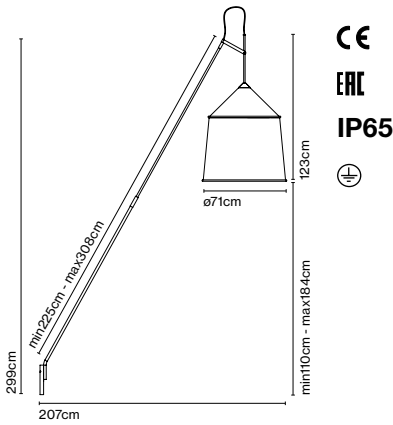

Dimmable: Yes  
Integrated dimmer: No  
Dimmer Casambi IP65 (optional)

Product type: Floor  
Light source: LED COB 230VAC 15W 2700K CRI90 1022lm  
Luminaire: 230VAC TRIAC 15W 530lm  
Weight: Net 4,8 kg – Gross 15 kg  
Package: 277 x 48 x 23 cm – 9 kg Vol – 0,3 m<sup>3</sup>  
71 x 71 x 63 cm – 6 kg Vol – 0,3 m<sup>3</sup>  
LED included