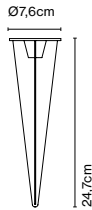

Code                      Finish  
 A662-555                      ● Stainless steel

Materials  
 Structure: Stainless steel 316 L

Product type: Accessory  
 Weight: Net 0,3 kg – Gross 0,4 kg  
 Package: 14 x 14 x 28 cm - 0,4 kg – VOL - 0,006 m<sup>3</sup>