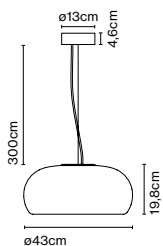

Dimmable

Cable length: 3 m  
Wire installation: Hardwired  
Color cord: Black  
Canopy color: Black