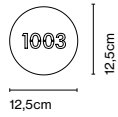

Signage Lid

Code	Description
-	1 - 3 units
-	4 - 10 units
-	11 - 25 units
-	26 or more units

Product type: Accessory

Product Notes: Minimum order of 3pcs.

Available upon request.