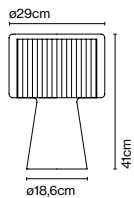

Mercer M

Code
A89-010
A89-071

Finish
● Natural cotton ribbon
● Pearl white

Materials
Shade: Textile
Structure: Blown glass
Diffuser: Opal disc

Integrated dimmer: Yes
Dimmer type: Progressive in-line dimmer

Product type: Table
Light source: E27 LED 9,5W DIM
Weight: Net 5 kg – Gross 6,28 kg
Package: 57 x 39 x 41 cm – 6,28 kg Vol – 0,09 m³

Dimmer

CE

ERC

Cable length: 1,5 m
Wire installation: Plug-in
Color cord: Black
Switch location: In-line