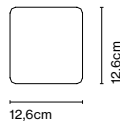

Signage Lid

Code   Finish
-      1 - 3 units
-      4 - 10 units
-      11 - 25 units
-      26 or more units

Product type: Accessory
Available upon request, Lab 2 only.