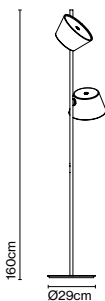

Tam Tam P2

Code
Stem
A633-143 39 ● Black semi-matt (RAL 9011)

Shades
A633-130 39 ● Black semi-matt (RAL 9011)
A633-130 35 ● Off-white semi-matt (RAL 1013)
A633-130 37 ● Sand semi-matt (RAL 7032)
A633-130 38 ● Silver grey semi-matt (RAL 7001)
A633-130 42 ● Olive yellow semi-matt (RAL 1020)
A633-130 46 ● Orange semi-matt (RAL 2000)
A633-130 47 ● Brown grey semi-matt (RAL 7013)

Materials
Shade: Aluminium
Diffuser: Opalescent methacrylate
Structure: Metal

Product type: Floor
Light source: 2x E27 LED Standard 8W
Weight: Net 7 kg – Gross 9 kg
Package: 168 x 18 x 18 cm – 4 kg Vol – 0,008 m³
33 x 33 x 3 cm – 3 kg Vol – 0,003 m³
(2x) 24 x 24 x 16 cm – 1 kg Vol – 0,009 m³