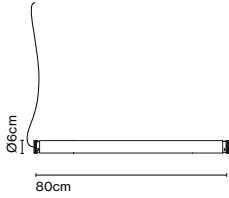

Fris 80 NEW

Code	Finish	CCT
A718-007-16-27K	● Black	27K
A718-007-18-27K	● Bronze	27K
A718-007-16-30K	● Black	30K
A718-007-18-30K	● Bronze	30K

Materials
Structure: Aluminium
Diffuser: Glass

Dimmable: Yes
Integrated dimmer: No
Dimming protocols: It depends on the purchased power supply.

Product type: Wall / Ceiling
Light source: LED SMD 24Vdc 13,7W 2700K CRI90 1657lm
Luminaire: (Power supply not included)

Light source: LED SMD 24Vdc 13,7W 3000K CRI90 1612lm
Luminaire: (Power supply not included)

Product notes: 24V remote power supply and hooks (page 95) to be ordered separately.
LED included

Fris 80 + Support 16 x2

Cable length: 3 m
Wire installation: Hardwired
Color cord: Black

Wire installation: Hardwired / Recessed