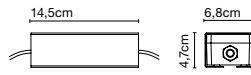

Dimmer Casambi IP65

Code A712-001
Finish ● Black

Materials
Case: ABS
Trim: Aluminium

Product type: Accessory
85 - 240 VAC max. 50W
Weight: Net 2 kg – Gross 3 kg
Package: 20 x 12 x 8 cm - 3 kg – VOL - 0,002 m³
Product notes: Bluetooth smart wireless trailing edge dimmer that adjusts light intensity or switches the lamp ON/OFF. Available in Android or iOS with the app Casambi.

CE
EAC
UK
IP65