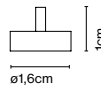

Magnet accessory

Code A680-008   Finish ● Inox

Materials
Structure: Neodymium magnet

Product type: Accessory
Weight: Net 0,01 kg – Gross 0,02 kg
Package: 12 x 17,5 x 1 cm - 0,02 kg – VOL - 0,001 m³