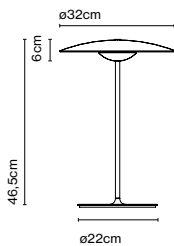

Ginger S

Code	Finish
A662-031	● Oak - White
A662-032	● Wenge - White

Materials
Diffuser and base: Pressed wood
Dissipater: Aluminium
Stem: Aluminium

Integrated dimmer: Yes
Dimmer type: Progressive from 0 to 100

Product type: Table
Light source: LED SMD 700mA 8,2W 2700K CRI90 913lm
Luminaire: 85 - 264 VAC 10,56W 350lm
Weight: Net 2,6 kg – Gross 4,5 kg
Package: 58 x 53 x 17 cm – 4,5 kg Vol – 0,05 m³
LED included

Cable length: 2 m
Wire installation: Plug-in
Color cord: Black
Switch location: In-line