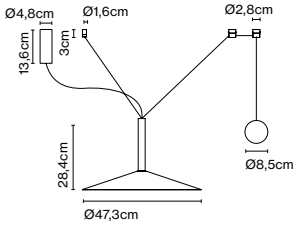

Milana 47 Counterweight

Code   Finish
A699-011-35-27K   ● Off-white (RAL 1013)
A699-011-39-27K   ● Black (RAL 9005)

Materials   Dimmable: Yes
Shade: Aluminium   Integrated dimmer: No
Diffuser: Polycarbonate   Dimming protocols: Phase cut (Triac)

Product type: Pendant
Light source: LED SMD 700mA 8,6W 2700K CRI90 372lm
Luminaire: 220 - 240 VAC TRIAC 8,72W 340lm
Weight: Net 2,3 kg – Gross 3,04 kg
Package: 24 x 24 x 7 cm – 0,86 kg Vol – 0,004 m³
          12 x 12 x 7 cm – 0,6 kg Vol – 0,001 m³
          52,5 x 52,5 x 10 cm – 1,6 kg Vol – 0,028 m³
Product notes: DALI upon request
LED included

Dimmable

CE

EAC

UK
CA