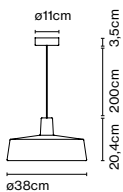

Soho 38 LED

Code	Finish	Dimming
A631-200	● White	Triac
A631-201	● Stone grey	Triac
A631-202	● Black	Triac
A631-204	● Sky blue *	Triac
A631-205	● White	DALI
A631-206	● Stone grey	DALI
A631-207	● Black	DALI

Materials
Shade: Rotary moulded polyethylene
Diffuser: Methacrylate opal

Dimmable: Yes
Integrated dimmer: No
Dimming protocols: Phase cut (Triac)
DALI, Casambi

Product type: Pendant
Light source: LED SMD 700mA 13,35W 2700K CRI80 1848lm
Luminaire: 220 - 240 VAC TRIAC 15,94W 1051lm
220 - 240 VAC DALI 16,23W 1051lm
Weight: Net 2,5 kg – Gross 3,5 kg
Package: 44 x 45 x 24 cm – 3,5 kg Vol – 0,05 m³
LED included