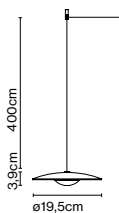

Ginger 20 - 24V

Code	Finish
A662-392	● Oak - White
A662-393	● Wenge - White
A662-394	● Oak - Oak
A662-395	● Wenge - Wenge
A662-344	● Brushed brass - Brushed brass
A662-345	● Brushed brass - White
A662-346	● Black - White

Materials	Dimmable: Yes
Diffuser: Pressed wood or brushed aluminium	Integrated dimmer: No
Dissipater: Aluminium	Dimming protocols: It depends on the purchased power supply.
	Phase cut (Triac)
	DALI

Product type: Pendant
Light source: LED SMD 24Vdc 5W 2700K CRI90 495lm
Luminaire: (Power supply not included) 161lm
Weight: Net 0,3 kg – Gross 0,5 kg
Package: 23 x 21 x 10 cm – 0,5 kg Vol – 0,01 m³
Product notes: Use with Cluster page 49. 1 pc. hook accessory included
LED included

Dimmable

Cable length: 4 m
Wire installation: Hardwired
Color cord: Black