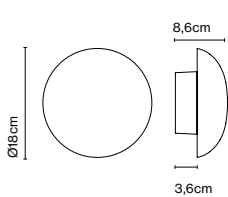

Babila 18

Code
A706-001
A706-003-35
A706-003-47

Finish
● Polished stainless steel
● White (RAL 9010)
● Brown (RAL 8019)

Materials
Diffuser: Polished stainless steel
AISI 316 or lacquered aluminium

Dimmable: Yes
Integrated dimmer: No
Dimming protocols: Phase cut (Triac)

Product type: Wall / Ceiling
Light source: LED COB 230 VAC 8W 2700K CRI90 571lm
Luminaire: 230 VAC TRIAC 8,47W 89lm
Weight: Net 0,8 kg – Gross 1,2 kg
Package: 29 x 30,5 x 12,5 cm - 1,2 kg – VOL - 0,01 m³
LED included

Dimmable

CE

IP65

ERC

UK
CA