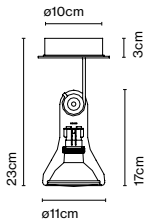

Atlas

Code A34-001   Finish ○ Translucent *

Materials
Shade: Polycarbonate
Canopy: White polyamide
Structure: Stainless steel

Product type: Wall / Ceiling
Light source: E27 LED PAR30 10W 40° 3000K
Weight: Net 0,3 kg – Gross 0,55 kg
Package: 18 x 21 x 24 cm - 0,55 kg – VOL - 0,008 m³
Product notes: Atlas has been designed to specifically accommodate the PAR30 bulb (BOM-270) so that the bulb does not protrude from the diffuser.

CE

ERC

CS

0,6m