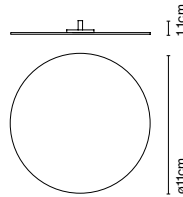

Disk accessory + magnet

Code A691-097   Finish ● Black

Materials
Structure: Metal counterweight

Product type: Accessory
Weight: Net 0,5 kg – Gross 0,6 kg
Package: 16 x 14 x 9 cm - 0,6 kg – VOL - 0,002 m³