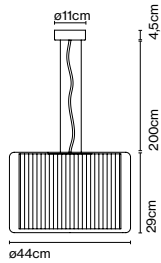

Mercer 44

Code	Finish
A89-012	● Natural cotton ribbon
A89-075	● Pearl white

Materials
Shade: Textile
Structure: Blown glass

Product type: Pendant
Light source: 2x E27 LED Standard 8W
Weight: Net 7,8 kg – Gross 10 kg
Package: 56 x 56 x 48 cm – 10 kg Vol – 0,15 m³

Cable length: 2 m
Wire installation: Hardwired
Color cord: Black
Canopy color: White

Mercer A

Code	Finish
A89-050	● Natural cotton ribbon
A89-076	● Pearl white

Materials
Shade: Textile
Structure: Blown glass
Wall bracket: Chromed iron

Product type: Wall
Light source: E14 LED 5W
Weight: Net 1,35 kg – Gross 2 kg
Package: 33 x 33 x 28 cm – 2 kg Vol – 0,03 m³