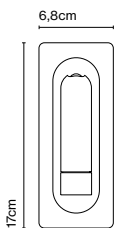

Ledtube RSC

Code	Finish
A622-216-17-27K	● Aluminium
A622-216-18-27K	● Bronze
A622-216-35-27K	● Matt white (RAL 9010)
A622-216-39-27K	● Matt black (RAL 9005)

Materials: Dimmable: No
Structure: Injected aluminium
Frontal: Transparent polycarbonate

Product type: Wall
Light source: LED SMD 700mA 2,1W 2700K CRI90 226,5lm
Luminaire: 100 - 240 VAC 4,25W 131lm
Weight: Net 0,65 kg – Gross 0,8 kg
Package: 20 x 12 x 8 cm – 0,8 kg Vol – 0,002 m³
Product notes: Incorporated press button to switch on or off when opening or closing the wall lamp. Honeycomb grill to avoid glare.
CRI90 available upon request.
LED included