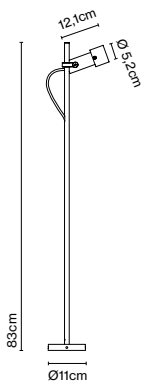

Palosanto B 5/83 NEW

Code	Finish	Output
A722-012-39-27K	● Black (RAL 9005)	2,8W
A722-017-39-27K	● Black (RAL 9005)	6,3W
A722-012-31-27K	● Rust Brown	2,8W
A722-017-31-27K	● Rust Brown	6,3W

Materials
Diffuser: Aluminium
Structure: Aluminium

Dimmable: Yes
Integrated dimmer: No
Dimming protocols: It depends on the purchased power supply.

Product type: Bollard
Light source: LED SMD 24Vdc 2,8W 2700K CRI90
LED SMD 24Vdc 6,3W 2700K CRI90
Luminaire: (Power supply not included) 200lm / 426lm
Lens with 27° aperture. Glare cell included in the packaging

Product notes: 24V remote power supply to be ordered separately.
Lenses with 14° and 37° aperture available upon request. Upcharge of 30€.
3000K available upon request. Upcharge of 15€.
The light focus moves 21,5 cm along the stem.
LED included

Dimmable

CE

IP65

ERC

UK
CA