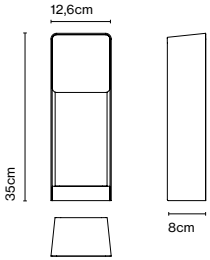

Lab A 35

Code	Finish
A646-060	White (RAL 7024-9003)
A646-061	Brown (RAL 7024-8019)
A646-062	Rust brown
A646-063	Dark iroko

Materials: Aluminium
Structure: Aluminium
Lids: Metal, wood

Dimmable: Yes
Integrated dimmer: No
Dimming protocols: Phase cut (Triac)

Product type: Wall
Light source: LED SMD 700mA 6,3W 2700K CRI80 590lm
Luminaire: 220 - 240 VAC TRIAC 8,41W 293lm
Weight: Net 1,4 kg – Gross 2,3 kg
Package: 17,5 x 13 x 46 cm – 2,3 kg Vol – 0,01 m³
Product notes: CRI90 available upon request

CE

UK
CA

EAC

IP65