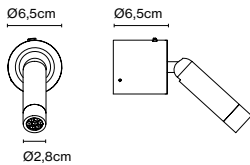

Ledtube A

Code	Finish
A622-220-17-27K	● Aluminium
A622-220-18-27K	● Bronze
A622-220-35-27K	● Matt white (RAL 9010)
A622-220-39-27K	● Matt black (RAL 9005)

Materials
Structure: Injected aluminium

Dimmable: No

Product type: Wall / Ceiling
Light source: LED SMD 700mA 2,1W 2700K CRI90 226,5lm
Luminaire: 100 - 240 VAC 4,25W 131lm
Weight: Net 0,46 kg – Gross 0,56 kg
Package: 21 x 12 x 9 cm – 0,3 kg Vol – 0,002 m³
Product notes: Lens at 25° with a honeycomb grill to avoid glare.
Integrated switch. CRI90 available upon request.
LED included

Wire installation: Hardwired
Switch location: Structure