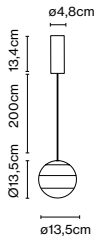

Dipping Light 13

Code	Finish
A691-240	White
A691-241	Blue
A691-242	Green
A691-243	Amber
A691-244	Pink

Materials
Diffuser: Brilliant white blown glass globe with layered paint
Cover: Polycarbonate
Canopy: Metal

Dimmable: Yes
Integrated dimmer: No
Dimming protocols: Phase cut (Triac)
Casambi
DALI

Product type: Pendant
Light source: LED SMD 350mA 4,05W 2700K CRI90 463lm
Luminaire: 220 - 240 VAC TRIAC 5,72W 203lm
Weight: Net 0,8 kg – Gross 1,3 kg
Package: 21 x 22 x 23 cm – 1,3 kg Vol – 0,01 m³
LED included

Cable length: 2 m
Wire installation: Hardwired
Color cord: Black
Canopy color: Black - Entry points: 1

Product notes: Casambi available upon request.
DALI available upon request.