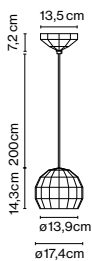

Product type: Pendant

Light source: G9 LED 2,2W
Weight: Net 1,3 kg – Gross 2 kg
Package: 45 x 25 x 27 cm – 2 kg Vol – 0,03 m³

Cable length: 2 m
Wire installation: Hardwired
Color cord: White whenever the inner or the outer part of the lamp is white. If not, it is black.
Canopy color: Same color as chosen shade