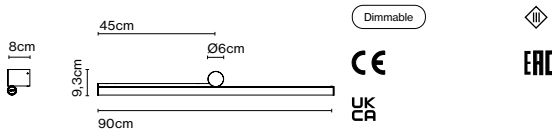

Ambrosia A 90 left

Code	Finish	CCT
A704-017-15-22K	● Matt Gold	22K
A704-017-15-27K	● Matt Gold	27K
A704-017-15-30K	● Matt Gold	30K
A704-017-16-22K	● Black	22K
A704-017-16-27K	● Black	27K
A704-017-16-30K	● Black	30K

Materials: Aluminium
Structure: Aluminium
Diffuser: Methacrylate
Canopy: Aluminium / Steel

Dimmable: Yes
Integrated dimmer: No
Dimming protocols: It depends on the purchased power supply.

Product type: Wall
Light source Ambrosia 22K: LED SMD 24Vdc 14,4W 2200K CRI90 1587lm
Luminaire Ambrosia 22K: (Power supply not included) 1497lm

Light source Ambrosia 27K: LED SMD 24Vdc 14,4W 2700K CRI90 1521lm
Luminaire Ambrosia 27K: (Power supply not included) 1497lm

Light source Ambrosia 30K: LED SMD 24Vdc 14,4W 3000K CRI90 1692lm
Luminaire Ambrosia 30K: (Power supply not included) 1525lm

Product notes: 24V remote power supply to be ordered separately.

Weight: Net 0,68 kg – Gross 1,5 kg

Package: 9,8 x 8 x 8 cm - 0,8 kg – Vol - 0,006 m³

14,5 x 13,5 x 61 cm - 0,7 kg – Vol - 0,01 m³

LED included

Wire installation: Hardwired / Recessed