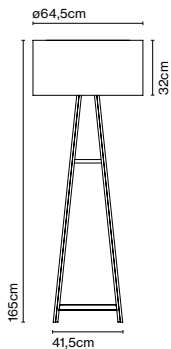

Cala P165

Code A645-009   Finish ● Oak - Pearl White

Materials
Shade: White polyester PET, textilene
Diffuser: Methacrylate
Structure: Varnished oak

Product type: Floor
Light source: 3x E27 LED Standard 8W
Weight: Net 5,02 kg – Gross 10,3 kg
Package: 69 x 69 x 37 cm - 5,3 kg – VOL - 0,18 m³
50 x 13 x 155 cm - 5 kg – VOL - 0,02 m³

CE

ERC

Cable length: 2 m
Wire installation: Plug-in
Color cord: Black
Switch location: In-line