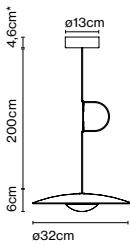

Ginger 32

Code	Finish	Dimming	Class
A662-019	● Oak - White	Triac	II
A662-020	● Wenge - White	Triac	II
A662-021	● Oak - White	DALI	I
A662-022	● Wenge - White	DALI	I
A662-023	● Oak - White	1-10V	I
A662-024	● Wenge - White	1-10V	I
A662-352	● Brushed brass - Brushed brass	Triac	II
A662-353	● Brushed brass - White	Triac	II
A662-354	● Black - White	Triac	II
A662-356	● Brushed brass - Brushed brass	DALI	I
A662-357	● Brushed brass - White	DALI	I
A662-358	● Black - White	DALI	I

Materials
Diffuser: Pressed wood or brushed aluminium
Dissipater: Aluminium

Dimmable: Yes
Integrated dimmer: No
Dimming protocols: Phase cut (Triac)
DALI, Casambi
1-10V

Product type: Pendant
Light source: LED SMD 700mA 8,2W 2700K CRI90 913lm
Luminaire: 220 - 240 VAC TRIAC 10,87W 350lm
220 - 240 VAC DALI 11,59W 350lm
220 - 240 VAC 1-10V 10,36W 350lm
Weight: Net 1,4 kg – Gross 2,5 kg
Package: 48 x 48 x 17 cm – 2,5 kg Vol – 0,04 m³
LED included

Dimmable

CE

ERC

UK
CA

* 6,5cm (DALI)

Cable length: 2 m
Wire installation: Hardwired
Color cord: Black
Canopy color: Black

Product notes: Casambi available upon request