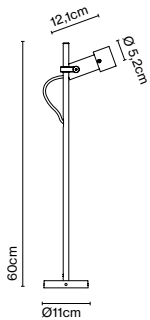

Palosanto B 5/60 NEW

Code	Finish	Output
A722-011-39-27K	● Black (RAL 9005)	2,8W
A722-016-39-27K	● Black (RAL 9005)	6,3W
A722-011-31-27K	● Rust Brown	2,8W
A722-016-31-27K	● Rust Brown	6,3W

Materials
Diffuser: Aluminium
Structure: Aluminium

Dimmable: Yes
Integrated dimmer: No
Dimming protocols: It depends on the purchased power supply.

Product type: Bollard
Light source: LED SMD 24Vdc 2,8W 2700K CRI90
LED SMD 24Vdc 6,3W 2700K CRI90
Luminaire: (Power supply not included) 200lm / 426lm
Lens with 27° aperture. Glare cell included in the packaging

Product notes: 24V remote power supply to be ordered separately.
Lenses with 14° and 37° aperture available upon request. Upcharge of 30€.
3000K available upon request. Upcharge of 15€.
The light focus moves 20 cm along the stem.
LED included

Dimmable

CE

IP65

ERC

UK
CA