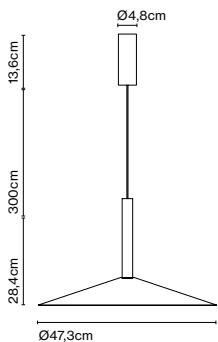

Milana 47

Code Finish
A699-005-35-27K ● Off-white (RAL 1013)
A699-005-39-27K ● Black (RAL 9005)

Materials Dimmable: Yes
Shade: Aluminium Integrated dimmer: No
Diffuser: Polycarbonate Dimming protocols: Phase cut (Triac)

Product type: Pendant
Light source: LED SMD 700mA 8,6W 2700K CRI90 372lm
Luminaire: 220 - 240 VAC TRIAC 8,72W 340lm
Weight: Net 1,3 kg – Gross 2,6 kg
Package: 24 x 24 x 7 cm – 0,86 kg Vol – 0,004 m³
52,5 x 52,5 x 10 cm – 1,56 kg Vol – 0,028 m³
Product notes: DALI upon request
LED included

Dimmable

CE

ERC

UK
CA