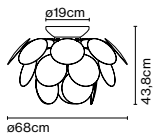

Discocó C68

Code
A620-123
A620-126

Finish
● White (RAL 9003)
● Black - Gold (RAL 9004 - Gold)

Materials
Discs: ABS
Semi-sphere: Chromed metal

Product type: Ceiling
Light source: 3x E27 LED Globe (ø120) 14W
Weight: Net 4,2 kg – Gross 7 kg
Package: 109 x 33 x 27 cm - 7 kg – VOL - 0,097 m³

Wire installation: Hardwired