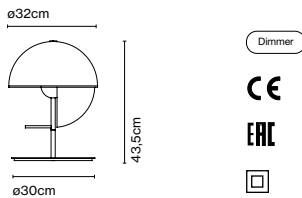

Theia M

Code A672-001
A672-002

Finish
● White (RAL 9010)
● Black (RAL 9005)

Materials Base: Iron
Stem: Iron
Dissipater: Aluminium
Diffuser: Spun metal
Shade: Thermoformed methacrylate

Dimmable: No
Integrated dimmer: Yes

Product type: Table
Light source: LED SMD 700mA 8,2W 2700K CRI90 913lm
Luminaire: 100 - 240 VAC 10,85W
Weight: Net 5,9 kg – Gross 7,2 kg
Package: 36 x 36 x 24 cm – 5,8 kg Vol – 0,03 m³
44 x 18 x 12 cm – 1,4 kg Vol – 0,01 m³
LED included

Cable length: 1,5 m
Wire installation: Plug-in
Color cord: Black
Switch location: Built-in the dissipater