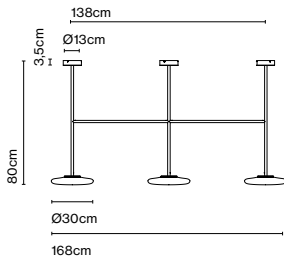

Ihana x3 80

Code	Finish	Dimming	CCT
A709-056-39-27K	● Opal	Triac	27K
A709-013-39-18/30K	● Opal	Triac	DTW 18K-30K

Materials	Dimmable: Yes
Structure: Steel	Integrated dimmer: No
Shade: Opal blown glass	Dimming protocols: Phase cut (Triac)
	Dim to warm from 1800K to 3000K. (Triac)
	DALI, Casambi

Product type: Pendant / Ceiling
Light source: LED SMD 700mA 24,6W 2700K CRI90 2739lm
Luminaire: 220 - 240 VAC TRIAC 29,67W 1491lm
Light source DTW: LED COB 350mA 18W 1800-3000K CRI90 1908lm
Luminaire DTW: 220 - 240 VAC TRIAC 22,8W
Weight: Net 6,8 kg – Gross 9,5 kg
Package: (3x) 21 x 42 x 42 cm – 3 kg Vol – 0,04 m³
24 x 14 x 114 cm – 3,7 kg Vol – 0,04 m³
24 x 14 x 114 cm – 2,8 kg Vol – 0,04 m³

LED included

Wire installation: Hardwired
Canopy color: Black