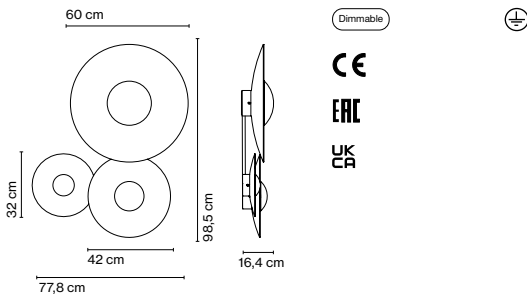

Product type: Wall / Ceiling
Light source: LED SMD 700mA 47W 2700K CRI90 5719lm
Luminaire: 180 - 295 VAC TRIAC 55,2W 2213lm
Weight: Net 11,8 kg – Gross 13,5 kg
Package: 57 x 53 x 17 cm – 3 kg Vol – 0,051 m³
          57 x 53 x 17 cm – 3,5 kg Vol – 0,051 m³
          72 x 72 x 28 cm – 5 kg Vol – 0,098 m³
          63 x 62 x 7 cm – 3 kg Vol – 0,027 m³
Product notes: Accessory to combine Ginger models 32 C, 42 C, and 60 C for a single junction box.