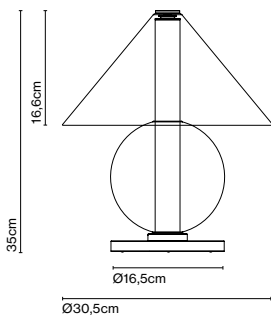

Fragile NEW

Code   Finish
A724-100-50-22K   ○ Translucent
A724-100-46-22K   ● Amber

Materials   Dimmable: Yes
Diffuser: Blown glass   Integrated dimmer: Yes
Base: Methacrylate   Dimming protocols: Progressive from 0 to 100

Product type: Table
Light source: LED SMD 700mA 2,1W 2200K CRI80 226,5lm
Luminaire: 85 - 264 VAC
Weight: Net 2,1 kg – Gross 4,6 kg
Package: 65 x 39 x 31 cm - 4,6 kg – VOL - 0,08 m³
LED included

Dimmer

CE

EAC