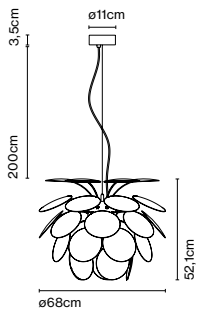

Discocó 68

Code	Finish
A620-110	● White (RAL 9003)
A620-120	● Matte Grey (RAL 7037)
A620-119	● Matte Beige (RAL 1001)
A620-121	● Black - Gold (RAL 9004 - Gold)
A620-148	● White (Susp. Wire 5m)
A620-161	● American oak-Black chrome

Materials
Discs: ABS
Sphere: Chromed metal
Canopy: Metal

Product type: Pendant
Light source: 3x E27 LED Globe (ø120) 14W
Weight: Net 4,6 kg – Gross 7,5 kg
Package: 125 x 33 x 28 cm - 7,5 kg – VOL - 0,115 m³
Product notes: For the wood version, the discs are made of pressed American oak of 4 mm. Black chrome sphere.