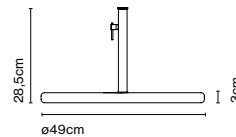

## 70 base + stem

Code A683-044      Finish  
● Concrete and black (RAL 9005)

Materials  
Base: Concrete  
Stem: Stainless steel

Product type: Accessory  
Weight: Net 36,8 kg – Gross 51,7 kg  
Package: 75 x 75 x 19 cm - 49,5 kg – VOL -0,106 m<sup>3</sup>  
31 x 18 x 17 cm - 2,2 kg – VOL -0,009 m<sup>3</sup>  
Product notes: Base only compatible with Jaima P307