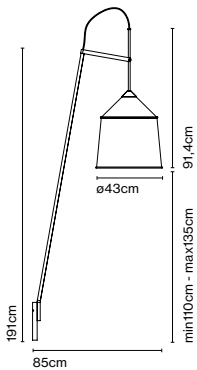

Jaima P207 + Shade 43

Code A683-027   Finish ● Black (RAL 9005)
Structure

Shade 43
A683-028   ● Blue *
A683-029   ● Beige
A683-030   ● Grey

Materials
Shade: Textilene, inner part in white
Structure: Stainless steel
Extensible stem: Carbon fiber
Dimmable: Yes
Integrated dimmer: No
Dimmer Casambi IP65 (optional)

Product type: Floor
Light source: LED COB 230 VAC 15W 2700K CRI90 1022lm
Luminaire: 230VAC TRIAC 15W 528lm
Weight: Net 4,1 kg – Gross 10,3 kg
Package: 216 x 48 x 23 cm – 7,8 kg Vol – 0,24 m³
45 x 45 x 39 cm – 2,5 kg Vol – 0,08 m³
LED included

CE
EAC
IP65
⊕