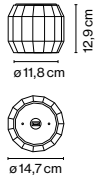

Scotch Club C

Code	Finish
A656-033	● White - White *
A656-034	● White - Gold *
A656-036	● Blue - Gold *
A656-037	● Terracotta - White *
A656-038	● Terracotta - Gold *
A656-039	● Black - White *
A656-040	● Black - Gold *

Materials

Shade: Ceramic with the inner part in brilliant white enamel or gold

Product type: Wall

Light source: G9 LED 2,2W

Weight: Net 0,8 kg – Gross 1,2 kg

Package: 22 x 25 x 23 cm – 1,2 kg Vol – 0,01 m³

CE

ERC

UK
CA