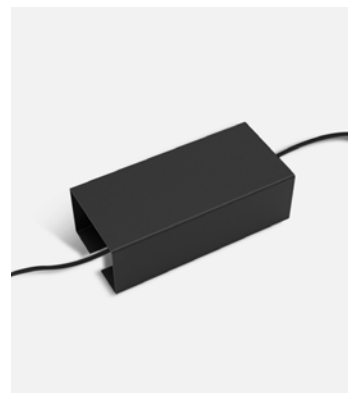

Spare parts

Code	Product	Finish	Spare part
A605-102	Txl 205	-	Glass
A605-112	Txl 170	-	Glass
R605-004	Txl 2019 205	Beige	Shade
R605-005	Txl 2019 205	Grey	Shade
R605-006	Txl 2019 170	Beige	Shade
R605-007	Txl 2019 170	Grey	Shade