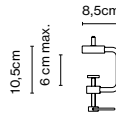

Clamp

Code A642-005
Finish ● Black *(RAL 9005)

Materials
Structure: Metal

Product type: Accessory
Weight: Net 0,4 kg – Gross 0,5 kg
Package: 14 x 9 x 7 cm - 0,5 kg – VOL - 0,001 m³