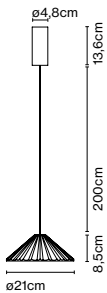

Pu-erh 21

Code	Finish
A684-007	● Burgundy - White *
A684-008	● Burgundy - Gold *
A684-006	● Pink - Gold *
A684-002	● Black - White *
A684-026	● Black - Gold *

Materials: Diffuser: Ceramic with the inner part in white or gold enamel
Dimmable: Yes
Integrated dimmer: No
Dimming protocols: Phase cut (Triac)

Product type: Pendant
Light source: LED SMD 350mA 4,05W 2700K CRI90 463lm
Luminaire: 220 - 240 VAC TRIAC 5,72W 174lm
Weight: Net 1 kg – Gross 1,2 kg
Package: 26 x 26 x 20 cm – 1,2 kg Vol – 0,01 m³
LED included

Dimmable