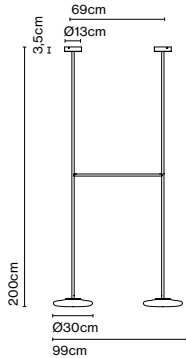

Ihana x2 200

Code	Finish	Dimming	CCT
A709-007-39-27K	● Opal	Triac	27K
A709-008-39-18/30K	● Opal	Triac	DTW 18K-30K

Materials	Dimmable: Yes
Structure: Steel	Integrated dimmer: No
Shade: Opal blown glass	Dimming protocols: Phase cut (Triac)
	Dim to warm from 1800K to 3000K. (Triac)
	DALI, Casambi

Product type: Pendant / Ceiling
Light source: LED SMD 700mA 16,4W 2700K CRI90 1826lm
Luminaire: 220 - 240 VAC TRIAC 19,78W 994lm
Light source DTW: LED COB 350mA 12W 1800-3000K CRI90 1272lm
Luminaire DTW: 220 - 240 VAC TRIAC 15,2W
Weight: Net 6,7 kg – Gross 9,7 kg
Package: (2x) 21 x 42 x 42 cm – 3 kg Vol – 0,04 m³
18 x 18 x 225 cm – 6,7 kg Vol – 0,07 m³

LED included

Wire installation: Hardwired
Canopy color: Black