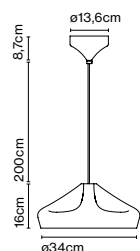

Pleat Box 36 LED

Code	Finish
A636-405-3535-27K	● White - White
A636-405-3549-27K	● White - Gold
A636-405-3835-27K	● Grey - White
A636-405-3849-27K	● Grey - Gold *
A636-405-4135-27K	● Terracotta - White
A636-405-4149-27K	● Terracotta - Gold *
A636-405-3935-27K	● Black - White *
A636-405-3949-27K	● Black - Gold
A636-405-4735-27K	● Brown - White *
A636-405-4749-27K	● Brown - Gold *
A636-405-4235-27K	● Ocher - White
A636-405-4535-27K	● Dark Green - White
A636-405-4549-27K	● Dark Green - Gold

Materials
Shade: Ceramic with the inner part in brilliant white enamel or gold
Canopy: Ceramic
Cord: Fabric

Dimmable: Yes
Integrated dimmer: No
Dimming protocols: Phase cut (Triac)

Product type: Pendant
Light source: LED SMD 700mA 8,2W 2700K CRI90 913lm
Luminaire: 220 - 240 VAC TRIAC 9,89W 233lm
Weight: Net 3,2 kg – Gross 4,3 kg
Package: 49 x 50 x 30 cm – 4,3 kg Vol – 0,07 m³
LED included

Cable length: 2 m
Wire installation: Hardwired
Color cord: Black
Canopy color: Same color as chosen shade.
Product notes: DALI available upon request