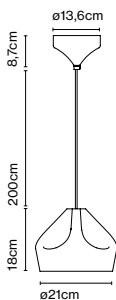

Materials  
 Shade: Ceramic with the inner part in brilliant white enamel or gold  
 Canopy: Ceramic  
 Cord: Fabric

Product type: Pendant  
 Light source: E14 LED 5W  
 Weight: Net 1,9 kg – Gross 2,5 kg  
 Package: 36 x 36 x 30 cm – 2,5 kg Vol – 0,04 m<sup>3</sup>