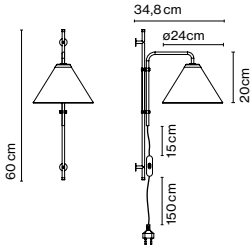

Funiculí A Fabric

Code	Finish
A641-403	● Black - White
A641-404	● Black - Sand

Materials
Stem: Iron
Shade: White or sand polyester shade, made of a PVC-PET laminated film

Product type: Wall
Light source: E14 LED 5W
Weight: Net 0,7 kg – Gross 1,7 kg
Package: 67 x 27 x 10 cm – 1,4 kg Vol – 0,02 m³
26 x 26 x 18 cm – 0,3 kg Vol – 0,012 m³

CE

ERC

Cable length: 2 m
Wire installation: Plug-in
Color cord: Black
Switch location: In-line