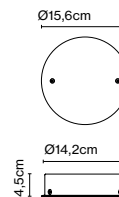

Circular Canopy 20W

Code	Finish	Dimming	Class
A693-008	● Black	Triac	II
A693-009	● Black	DALI (max. 16W)	II
A693-022	● Black	Casambi (max. 16W)	II

Materials
Structure: Painted iron

Product type: Accessory
Luminaire: 220 - 240 VAC TRIAC 20W (max.)
220 - 240 VAC DALI/Casambi 16W (max.)

Weight: Net 0,78 kg – Gross 1 kg
Package: 23 x 21 x 9 cm - 1 kg – VOL - 0,004 m³
Product notes: Canopy for 24V luminaires.

Wire installation: Hardwired
Canopy color: Black - Entry points: 3

Dimmable: Yes
Integrated dimmer: No
Dimming protocols: Phase cut (Triac)
DALI
Casambi