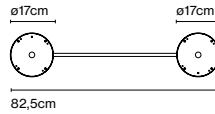

Accessory C2 Djembé 65

Code A681-019
Finish ● Black (RAL 9005)

Materials
Structure: Painted iron

Product type: Accessory
Weight: Net 1,13 kg – Gross 1,55 kg
Package: 85 x 20 x 9 cm - 1,55 kg – VOL - 0,015 m³
Product notes: Accessory to combine 2 Djembé 65 models for a single junction box.