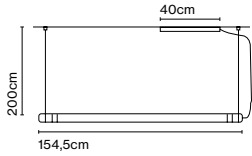

Neón de Luz NL - S 155

Code	Finish	Dimming	Class
A70-505	● Aluminium LED *	-	II
A70-517	● Aluminium LED *	DALI	II

Materials
Structure: Polycarbonate with reflectors
Brackets: Chromed zamac
Reactance box: Polycarbonate

Dimmable: Depends on the model
Integrated dimmer: No
Dimming protocols: DALI

Product type: Pendant
Light source: LED SMD 450mA 51,25W 3000K CRI80 8715lm
Luminaire: 220 - 240 VAC 55,98W 4274lm
220 - 240 VAC DALI 55,82W 4274lm
Weight: Net 2,3 kg – Gross 3,2 kg
Package: 158 x 8 x 8 cm – 2 kg Vol – 0,010 m³
58 x 22 x 5 cm – 1,2 kg Vol – 0,006 m³
LED included

Dimmable

CE

ERC

UK
CA

Cable length: 2 m
Wire installation: Hardwired
Color cord: Transparent
Canopy color: White