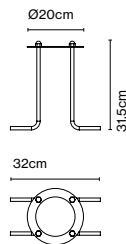

Ground fixation plate

Code A662-733
Finish **Stainless steel**

Materials: Structure: Stainless steel 316 L

Product type: Accessory

Weight: Net 1,6 kg – Gross 2,4 kg

Package: 35 x 24 x 24 cm - 2,4 kg – VOL - 0,02 m³