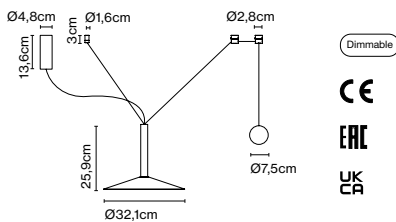

Milana 32 Counterweight

Code Finish
A699-009-35-27K ● Off-white (RAL 1013)
A699-009-39-27K ● Black (RAL 9005)

Materials Dimmable: Yes
Shade: Aluminium Integrated dimmer: No
Diffuser: Polycarbonate Dimming protocols: Phase cut (Triac)

Product type: Pendant
Light source: LED SMD 700mA 8,6W 2700K CRI90 372lm
Luminaire: 220 - 240 VAC TRIAC 8,72W 340lm
Weight: Net 1,6 kg – Gross 2,28 kg
Package: 24 x 24 x 7 cm – 0,86 kg Vol – 0,004 m³
12 x 12 x 7 cm – 0,6 kg Vol – 0,001 m³
36,5 x 36,5 x 7,5 cm – 0,82 kg Vol – 0,009 m³
Product notes: DALI upon request
LED included

Cable length: 3 m
Wire installation: Hardwired
Color cord: Black
Canopy color: Black