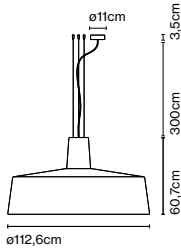

Soho 112 IP44 LED

Code	Finish
A631-169	● White
A631-170	● Stone grey
A631-171	● Black

Materials
Shade: Rotary moulded polyethylene
Diffuser: Methacrylate opal

Dimmable: Yes
Integrated dimmer: No
Dimming protocols: Phase cut (Triac)
Casambi

Product type: Pendant
Light source: LED SMD 350mA 93,6W 2700K CRI90 15648lm
Luminaire: 180 - 295 VAC TRIAC 109,8W 8085lm
Weight: Net 27,6 kg – Gross 32 kg
Package: 116 x 114 x 71 cm – 32 kg Vol – 0,95 m³
Product notes: 3000K available upon request
LED included

Dimmable

CE

ERC

UK
CA

IP44