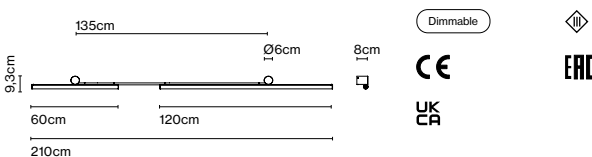

Ambrosia A 210

Code	Finish	CCT
A704-021-15-22K	● Matt Gold	22K
A704-021-15-27K	● Matt Gold	27K
A704-021-15-30K	● Matt Gold	30K
A704-021-16-22K	● Black	22K
A704-021-16-27K	● Black	27K
A704-021-16-30K	● Black	30K

Materials
Structure: Aluminium
Diffuser: Methacrylate
Canopy: Aluminium / Steel

Dimmable: Yes
Integrated dimmer: No
Dimming protocols: It depends on the purchased power supply.

Product type: Wall
Light source Ambrosia 22K: LED SMD 24Vdc 28,8W 2200K CRI90 3174lm
Luminaire Ambrosia 22K: (Power supply not included) 2802lm

Light source Ambrosia 27K: LED SMD 24Vdc 28,8W 2700K CRI90 3042lm
Luminaire Ambrosia 27K: (Power supply not included) 2812lm

Light source Ambrosia 30K: LED SMD 24Vdc 28,8W 3000K CRI90 3384lm
Luminaire Ambrosia 30K: (Power supply not included) 2865lm

Product notes: 24V remote power supply to be ordered separately.

Weight: Net 1,42 kg – Gross 3,6 kg

Package: 68 x 8 x 8 cm - 0,6 kg – Vol - 0,004 m³

128 x 8 x 8 cm - 1 kg – Vol - 0,008 m³

16,5 x 13,5 x 152 cm - 2 kg – Vol - 0,033 m³

LED included

Wire installation: Hardwired / Recessed

Disk accessory

Code	Finish
A704-022-15	● Matt Gold
A704-022-16	● Black

Materials
Structure: Metal

Product type: Accessory
Accessory used to hide the driver behind the canopy.
Two units are required for Ambrosia A 210, one for each canopy.