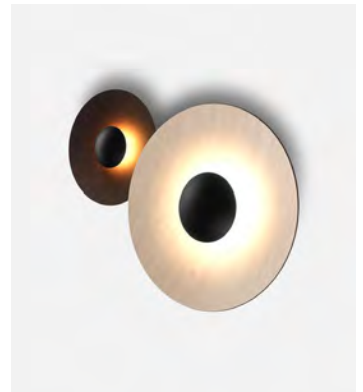

Product type: Wall / Ceiling
Light source: LED SMD 700mA 38,7W 2700K CRI90 4806lm
Luminaire: 180 - 295 VAC TRIAC 45,5W 1863lm
Weight: Net 9,1 kg – Gross 10,5 kg
Package: 72 x 72 x 28 cm – 5 kg Vol – 0,098 m³
57 x 53 x 17 cm – 3,5 kg Vol – 0,051 m³
64 x 14 x 11 cm – 2 kg Vol – 0,051 m³
Product notes: Accessory to combine Ginger models 42 C and 60 C for a single junction box.

Canopy color: Black
Wire installation: Hardwired