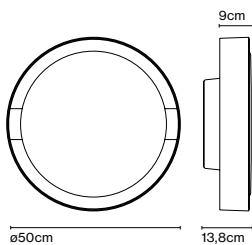

Plaff-on! 50 LED IP54

Code	Finish	Dimming	CCT	Class
A628-057	● Black	Triac	27K	II
A628-058	● Black	DALI	27K	I
A628-066	● Black	Triac	27-30-40K	II
A628-057-31-27K	● Rust brown	Triac	27K	II
A628-058-31-27K	● Rust brown	DALI	27K	I
A628-066-31-3CCT	● Rust brown	Triac	27-30-40K	II

Materials
Structure: Aluminium
Shade: Opal blown glass

Dimmable: Yes
Integrated dimmer: No
Dimming protocols: Phase cut (Triac)
DALI, Casambi

Product type: Wall / Ceiling
Light source: LED SMD 700mA 28,4W 2700K CRI90 3318lm
Luminaire: 220 - 240 VAC TRIAC 34W 2172lm
220 - 240 VAC DALI 33,25W 2172lm
Light source: LED SMD 700mA 28,4W 3000K CRI90 3753lm
Luminaire: 220 - 240 VAC TRIAC 34W
Light source: LED SMD 700mA 28,4W 4000K CRI90 3798lm
Luminaire: 220 - 240 VAC TRIAC 34W
Weight: Net 7,2 kg – Gross 8,5 kg
Package: 60 x 60 x 25 cm – 8,5 kg Vol – 0,09 m³
LED included

Dimmable

IP54

CE

UK
CA

ERC

Wire installation: Hardwired

The 3-CCT model has an integrated switch to select the desired color temperature during the installation.

Product notes: Casambi available upon request