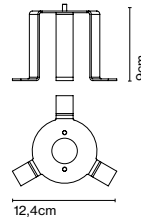

Ground fixation plate

Code   Finish
A662-556   ● Stainless steel

Materials
Structure: Stainless steel 316 L

Product type: Accessory
Weight: Net 0,3 kg – Gross 0,4 kg
Package: 15 x 15 x 13 cm - 0,4 kg – VOL - 0,003 m³