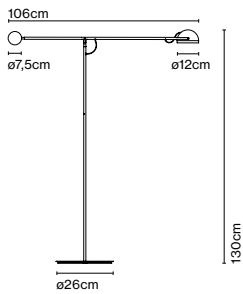

Copérnica P

Code	Finish
A686-010	● Graphite-Golden-Black
A686-011	● Graphite-Satin Nickel-Black
A686-012	● BlackGraphite-Red-Black

Materials	Dimmable: Yes
Structure: Steel	Integrated dimmer: Yes
Base: Steel	Dimming protocols: 3 positions dimmer
Counterweight: Steel	
Diffuser: Aluminium	

Product type: Floor
Light source: LED SMD 24Vdc 4,7W 2700K CRI90 491lm
Luminaire: 85 - 264 VAC 5,94W 416lm
Weight: Net 4,8 kg – Gross 6,8 kg
Package: 165 x 24 x 17 cm – 4,1 kg Vol – 0,067 m³
36 x 36 x 3 cm – 2,7 kg Vol – 0,004 m³
LED included

Dimmer

CE

ERC