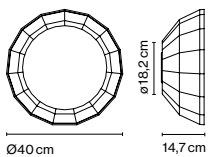

Materials

Shade: Ceramic with the inner part in brilliant white enamel or gold

Product type: Wall

Light source: 2x E27 LED Standard 8W

Weight: Net 3,9 kg – Gross 5,3 kg

Package: 52 x 52 x 29 cm – 5,3 kg Vol – 0,078 m³

Wire installation: Hardwired