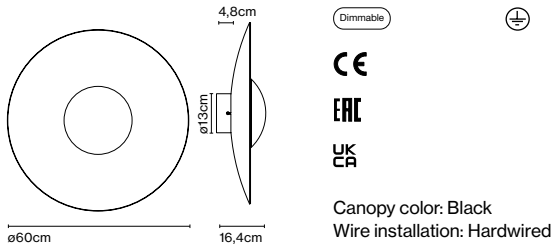

Ginger 60C

Code	Finish
A662-154	● Oak - White
A662-155	● Wenge - White
A662-156	● Oak - Oak
A662-157	● Wenge - Wenge
A662-386	● Brushed brass - Brushed brass
A662-387	● Black - White
A662-572-36-27K	● Mauve (RAL 010 70 10)
A662-572-37-27K	● Sand (RAL 050 85 10)
A662-572-38-27K	● Stone Grey (RAL 000 65 00)

Materials
Diffuser: Pressed wood or brushed aluminium
Dissipater: Aluminium
Canopy: Metal

Dimmable: Yes
Integrated dimmer: No
Dimming protocols: Phase cut (Triac)
Casambi

Product type: Wall / Ceiling
Light source: LED SMD 700mA 22,4W 2700K CRI90 2933lm
Luminaire: 180 - 295 VAC TRIAC 26,09W 1165lm
Weight: Net 3,3 kg – Gross 6,3 kg
Package: 72 x 72 x 28 cm – 6,3 kg Vol – 0,1 m³
LED included

Product notes: Casambi available upon request

DALI available upon request