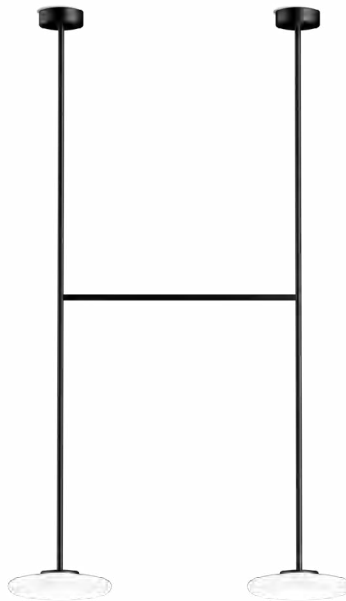

Plan your projects in our Professional Area

Photometric Data

Press Releases

Banners

2D Models

3D Models

HR Images

Videos

Ø10cm