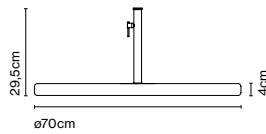

## 70 base + stem

Code A683-044      Finish  
● Concrete and black (RAL 9005)

Materials  
Base: Concrete  
Stem: Stainless steel

Product type: Accessory  
Weight: Net 36,8 kg – Gross 51,7 kg  
Package: 75 x 75 x 19 cm - 49,5 kg – VOL -0,106 m<sup>3</sup>  
31 x 18 x 17 cm - 2,2 kg – VOL -0,009 m<sup>3</sup>  
Product notes: Base only compatible with Jaima P307