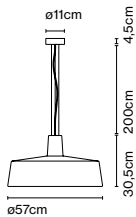

Soho 57 LED

Code	Finish
A631-100	● White
A631-101	● Stone grey
A631-102	● Black

Materials
Shade: Rotary moulded polyethylene
Diffuser: Methacrylate opal

Dimmable: Yes
Integrated dimmer: No
Dimming protocols: DALI / DSI, Casambi

Product type: Pendant
Light source: LED SMD 700mA 28,7W 2700K CRI80 3446lm
Luminaire: 220 - 240 VAC DALI 33,5W 2086lm
Weight: Net 7 kg – Gross 8,5 kg
Package: 60 x 60 x 36 cm – 8,5 kg Vol – 0,13 m³
LED included

Dimmable

CE

ERC

UK
CA