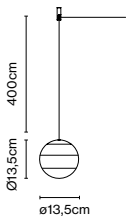

Dipping Light 13 - 24V

Code	Finish
A691-250	White
A691-251	Blue
A691-252	Green
A691-253	Amber
A691-254	Pink

Materials
Diffuser: Brilliant white blown glass globe with layered paint
Cover: Polycarbonate

Dimmable: Yes
Integrated dimmer: No
Dimming protocols: It depends on the purchased power supply.
Phase cut (Triac), DALI, Casambi

Product type: Pendant
Light source: LED SMD 24Vdc 5W 2700K CRI90 495lm
Luminaire: (Power supply not included) 203lm
Weight: Net 0,6 kg – Gross 1 kg
Package: 21 x 22 x 23 cm – 1 kg Vol – 0,01 m³
Product notes: Use with Cluster page 49. 1 pc. hook accessory included
LED included

Cable length: 4 m
Wire installation: Hardwired
Color cord: Black