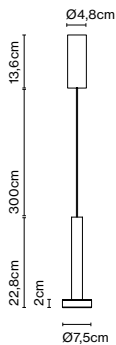

Milana 8 NEW

Code Finish
A699-135-35-27K ● Off-white (RAL 1013)
A699-135-39-27K ● Black (RAL 9005)

Materials Dimmable: Yes
Shade: Aluminium Integrated dimmer: No
Diffuser: Glass Dimming protocols: Phase cut (Triac)

Product type: Pendant
Light source: LED SMD 700mA 8,6W 2700K CRI90 372lm
Luminaire: 220 - 240 VAC TRIAC 8,72W 340lm
Weight: Net 0,6 kg – Gross 0,96 kg
Package: 24 x 24 x 7 cm – 0,96 kg Vol – 0,004 m³
Product notes: DALI available upon request
LED included

Dimmable

CE

ERC

UK
CA