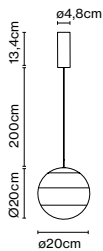

Dipping Light 20

Code	Finish
A691-260	● White
A691-261	● Blue
A691-262	● Green
A691-263	● Amber
A691-264	● Pink

Materials
Diffuser: Brilliant white blown glass globe with layered paint
Cover: Polycarbonate
Canopy: Metal

Dimmable: Yes
Integrated dimmer: No
Dimming protocols: Phase cut (Triac)
Casambi
DALI

Product type: Pendant
Light source: LED SMD 350mA 4,05W 2700K CRI90 463lm
Luminaire: 220 - 240 VAC TRIAC 5,72W 231lm
Weight: Net 1,3 kg – Gross 1,9 kg
Package: 33 x 26 x 26 cm – 1,9 kg Vol – 0,02 m³
LED included

Dimmable

CE

ERC

UK
CA