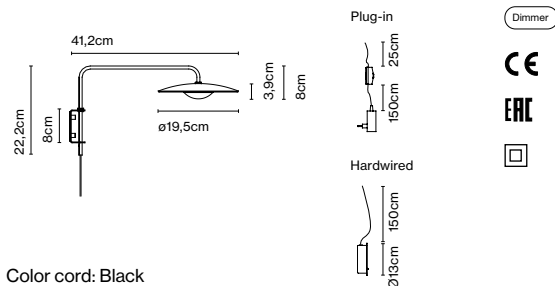

Ginger 20 A

Code Finish Dimmer

Plug-in
A662-142 ● Oak - White Yes
A662-143 ● Wenge - White Yes

Hardwired
A662-144 ● Oak - White -
A662-145 ● Wenge - White -

Materials Integrated dimmer: Yes (Plug-in version)
Diffuser: Pressed wood Dimmer type: Progressive in-line dimmer
Dissipater: Aluminium from 0 to 100.
Structure: Metal

Product type: Wall
Light source: LED SMD 350mA 4,05W 2700K CRI90 463lm
Luminaire: 85 - 264 VAC 5,7W 161lm
Weight: Net 0,6 kg – Gross 1,5 kg
Package: 46 x 28 x 24 cm – 1,5 kg Vol – 0,03 m³
Product notes: Plug in: Progressive dimmer from 0 to 100.
Hardwired: Canopy with switch on/off.

LED included

Color cord: Black

Wire installation: Plug-in / Hardwired