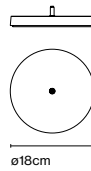

Base

Code A642-003
Finish ● Black (RAL 9005)

Materials
Base: Metal with a polycarbonate cover

Product type: Accessory
Weight: Net 3,9 kg – Gross 4 kg
Package: 24 x 24 x 12 cm - 4 kg – VOL - 0,007 m³