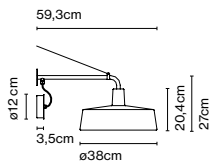

Soho 38 A LED

Code	Finish
A631-225	● White *
A631-226	● Stone grey *
A631-227	● Black *
A631-228	● Sand *
A631-229	● Sky blue *

Materials
Shade: Rotary moulded polyethylene
Diffuser: Methacrylate opal
Structure: Metal with stainless anti-oxidant cataphoresis

Dimmable: Yes
Integrated dimmer: No
Dimming protocols: Phase cut (Triac)

Product type: Wall
Light source: LED SMD 700mA 13,35W 2700K CRI80 1848lm
Luminaire: 220 - 240 VAC TRIAC 15,94W 1051lm
Weight: Net 3,2 kg – Gross 4,2 kg
Package: 45 x 45 x 25 cm – 4,2 kg Vol – 0,05 m³
LED included

Dimmable

CE

ERC

UK
CA

IP44