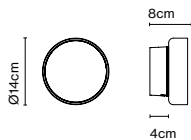

Roc IP65

Code	Finish	Tension
A701-050-39-27K	● Black	230 Vac
A701-055-39-27K	● Black	24 Vdc

Materials	Dimmable: Yes
Structure: Aluminium	Integrated dimmer: No
Shade: Pressed glass	Dimming protocols: Phase cut (Triac)

Product type: Wall
Light source: LED COB 230 VAC 8W 2700K CRI90 571lm
Luminaire: 230 VAC TRIAC 8,47W 250lm

Light source: LED SMD 24 Vdc 5W 2700K CRI90 495lm
Luminaire: (Power supply not included)

Weight: Net 1,4 kg – Gross 1,7 kg
Package: 21 x 34 x 8 cm – 1,7 kg Vol – 0,005 m³
LED included