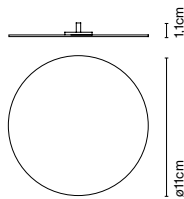

Disk accessory + magnet

Code	Finish
A691-097	● Black

Materials
Structure: Metal counterweight

Product type: Accessory
Weight: Net 0,5 kg – Gross 0,6 kg
Package: 16 x 14 x 9 cm - 0,6 kg – VOL - 0,002 m³