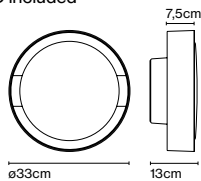

Luminaire: 220 - 240 VAC TRIAC 26,95W

Weight: Net 4 kg – Gross 4,5 kg

Package: 40 x 40 x 21 cm – 4,5 kg Vol – 0,03 m<sup>3</sup>

LED included

Dimmable

IP54

CE

ERC