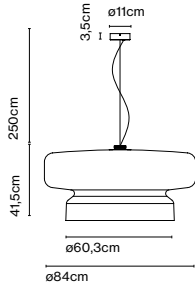

Bohemia 84 E27

Code   Finish
A698-007   ● Green
A698-008   ● Violet *
A698-009   ● Amber

Materials
Shade: Rotomoulded polycarbonate

Product type: Pendant
Light source: E27 LED GLOBE (Ø120) 11W 2800K 1055lm
Weight: Net 12,7 kg – Gross 20 kg
Package: 93 x 93 x 53 cm – 20 kg Vol – 0,5 m³

Cable length: 2,5 m
Wire installation: Hardwired
Color cord: Black
Canopy color: Black