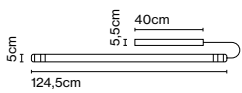

Dimmable ☐

CE

ERC

UK CA

Wire installation: Hardwired
Color cord: Transparent
Canopy color: White