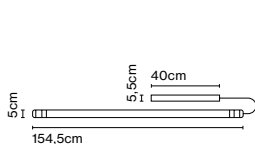

Neón de Luz NL - A 155

Code	Finish	Dimming	Class
A70-502	● Aluminium LED *	-	II
A70-513	● Aluminium LED *	DALI	II

Materials
Structure: Polycarbonate with reflectors
Brackets: Chromed zamac
Reactance box: Polycarbonate

Dimmable: Depends on the model
Integrated dimmer: No
Dimming protocols: DALI

Product type: Wall
Light source: LED SMD 450mA 51,25W 3000K CRI80 8715lm
Luminaire: 220 - 240 VAC 55,98W 4274lm
220 - 240 VAC DALI 55,8W 4274lm
Weight: Net 2,2 kg – Gross 3,5 kg
Package: 158 x 8 x 8 cm – 2,3 kg Vol – 0,010 m³
58 x 22 x 5 cm – 1,2 kg Vol – 0,006 m³
LED included

Dimmable

CE

ERC

UK
CA

Wire installation: Hardwired
Color cord: Transparent
Canopy color: White