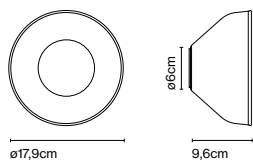

Wire installation: Hardwired