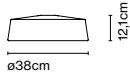

Soho C 38 LED

Code	Finish	Dimming
A631-210	● White *	Triac
A631-211	● Stone grey *	Triac
A631-212	● Black *	Triac
A631-213	● Sand *	Triac
A631-214	● Sky blue *	Triac

Materials
Shade: Rotary moulded polyethylene
Diffuser: Methacrylate opal

Dimmable: Yes
Integrated dimmer: No
Dimming protocols: Phase cut (Triac)
DALI

Product type: Ceiling
Light source: LED SMD 700mA 13,35W 2700K CRI80 1848lm
Luminaire: 220 - 240 VAC TRIAC 15,94W 1051lm
220 - 240 VAC DALI 16,23W 1051lm
Weight: Net 2,3 kg – Gross 3,1 kg
Package: 44 x 44 x 15 cm – 3,1 kg Vol – 0,03 m³
LED included

Wire installation: Hardwired