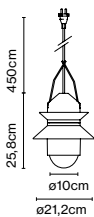

Santorini

Code	Finish
A654-001	● White (RAL 9003)
A654-002	● Grey (RAL 7039)
A654-003	● Mustard (RAL 1032)

Materials
Structure: Polycarbonate
Shade: Blown pressed glass

Product type: Pendant
Light source: E27 LED Standard 8W
Weight: Net 1,5 kg – Gross 2,2 kg
Package: 41 x 26 x 24 cm – 2,2 kg Vol – 0,03 m³

CE
EAC
□
IP65

Cable length: 4,5 m
Wire installation: Plug-in
Color cord: Black