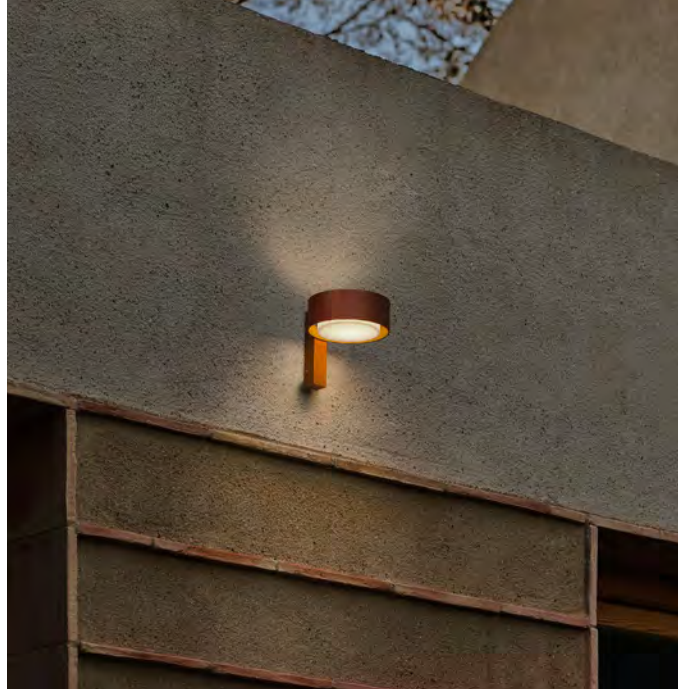

Plaff-on!, Joan Gaspar

A good design is one that lasts over time. This is the case with the Plaff-on!, a lamp that has been illuminating ceilings and walls for almost ten years. This very functional collection has been updated with versions in two sizes of 33 and 50 cm in diameter

including IP protection grade, a bollard model and an outdoor wall version with perpendicular orientation and a new finishing in rust brown.