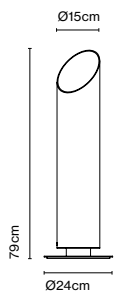

Elipse P79

Code
A707-002-47
A707-002-38

Finish
● Brown *(RAL 8019)
● Graphite Grey *(RAL 7024)

Materials
Body: Aluminium
Base: Aluminium

Dimmable: Yes
Integrated dimmer: No
Dimmer Casambi IP65 (optional)

Product type: Floor
Light source: LED COB 230VAC 15W 2700K CRI90 1022lm
Luminaire: 230 VAC TRIAC 15W 281lm
Weight: Net 4,2 kg – Gross 6,1 kg
Package: 27,5 x 26 x 21 cm – 2,3 kg Vol – 0,015 m³
Ø17,8 x 88 cm – 3,8 kg Vol – 0,03 m³
LED included

CE

ERC

IP65

Cable length: 2,5 m
Wire installation: Plug-in
Color cord: Black