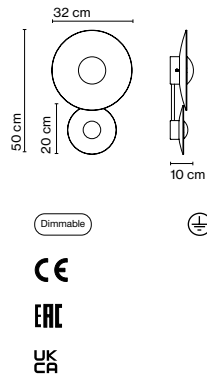

Canopy color: Black
Wire installation: Hardwired