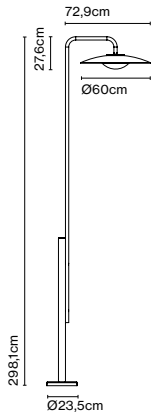

Ginger 60/298

Code A662-735
Finish **Black-White** (RAL 9005-9010)

Materials: Diffuser: Aluminium
Structure: Stainless Steel
Dissipater: Aluminium

Dimmable: Yes
Integrated dimmer: No
Dimming: Depending on the connection
ON / OFF
1-10V

Product type: Lamppost

Light source: LED SMD 1050mA 33,8W 2700K CRI90 4037lm

Luminaire: 90 - 305 VAC 1-10V 35,8W 1463lm

Weight: Net 13,25 kg – Gross 20,05 kg

Package: 68 x 69 x 24 cm – 5,7 kg Vol – 0,11 m³

61 x 16 x 255 cm – 11,1 kg Vol – 0,25 m³

25 x 25 x 44 cm – 3,25 kg Vol – 0,03 m³

LED included

Dimmable

CE

IP65

ERC

UK
CA