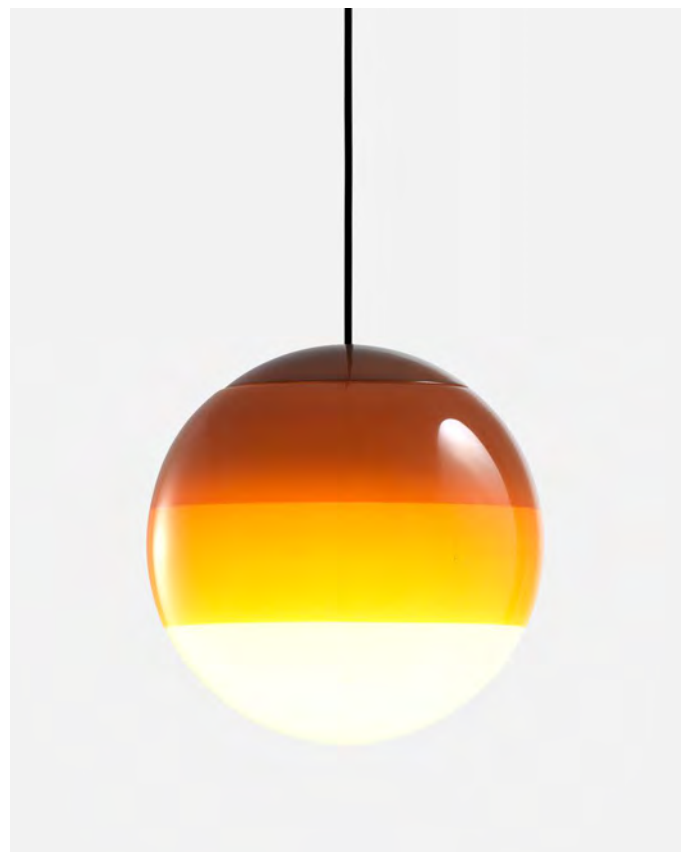

Cable length: 4 m
Wire installation: Hardwired
Color cord: Black