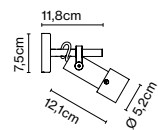

Palosanto A 5 **NEW**

Code	Finish	Output
A722-014-39-27K	● Black (RAL 9005)	2,8W
A722-019-39-27K	● Black (RAL 9005)	6,3W
A722-014-31-27K	● Rust Brown	2,8W
A722-019-31-27K	● Rust Brown	6,3W

Materials
Diffuser: Aluminium
Structure: Aluminium

Dimmable: Yes
Integrated dimmer: No
Dimming protocols: It depends on the purchased power supply.

Product type: Wall
Light source: LED SMD 24Vdc 2,8W 2700K CRI90
LED SMD 24Vdc 6,3W 2700K CRI90
Luminaire: (Power supply not included) 200lm / 426lm
Lens with 27° aperture. Glare cell included in the packaging

Product notes: 24V remote power supply to be ordered separately.
Lenses with 14° and 37° aperture available upon request. Upcharge of 30€.
3000K available upon request. Upcharge of 15€.
LED included

Dimmable

CE

IP65

ERC

UK

CA