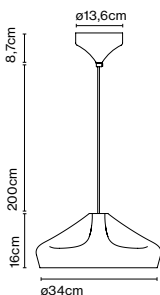

Materials  
 Shade: Ceramic with the inner part in brilliant white enamel or gold  
 Canopy: Ceramic  
 Cord: Fabric

Product type: Pendant  
 Light source: E14 LED 5W  
 Weight: Net 2,6 kg – Gross 3,7 kg  
 Package: 49 x 49 x 29 cm – 3,7 kg Vol – 0,07 m<sup>3</sup>