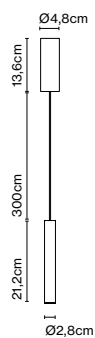

Milana

Code   Finish
A699-001-35-27K   ● Off-white (RAL 1013)
A699-001-39-27K   ● Black (RAL 9005)

Materials   Dimmable: Yes
Shade: Aluminium   Integrated dimmer: No
Diffuser: Polycarbonate   Dimming protocols: Phase cut (Triac)

Product type: Pendant
Light source: LED SMD 700mA 8,6W 2700K CRI90 372lm
Luminaire: 220 - 240 VAC TRIAC 8,72W 340lm
Weight: Net 0,5 kg – Gross 0,86 kg
Package: 24 x 24 x 7 cm – 0,86 kg Vol – 0,004 m³
Product notes: DALI upon request
LED included

Dimmable

CE

ERL

UK
CR