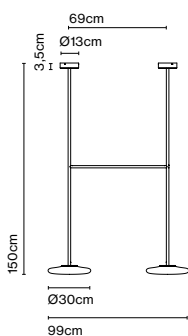

Ihana x2 150

Code	Finish	Dimming	CCT
A709-009-39-27K	● Opal	Triac	27K
A709-010-39-18/30K	● Opal	Triac	DTW 18K-30K

Materials
Structure: Steel
Shade: Opal blown glass

Dimmable: Yes
Integrated dimmer: No
Dimming protocols: Phase cut (Triac)
Dim to warm from 1800K to 3000K. (Triac)
DALI, Casambi

Product type: Pendant / Ceiling
Light source: LED SMD 700mA 16,4W 2700K CRI90 1826lm
Luminaire: 220 - 240 VAC TRIAC 19,78W 994lm
Light source DTW: LED COB 350mA 12W 1800-3000K CRI90 1272lm
Luminaire DTW: 220 - 240 VAC TRIAC 15,2W
Weight: Net 5,1 kg – Gross 8,2 kg
Package: (2x) 21 x 42 x 42 cm – 3 kg Vol – 0,04 m³
18 x 18 x 167 cm – 5,2 kg Vol – 0,05 m³
LED included

Dimmable

UK
CA

ERC

Wire installation: Hardwired
Canopy color: Black

Product notes: Casambi available upon request.
DALI upon request