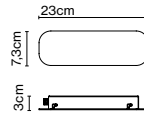

Canopy Fris

Code	Finish	Dimming	Class
A666-214-16	● Black - 20W 24V	Triac	II
A666-222-16	● Black - 35W 24V	Casambi	I