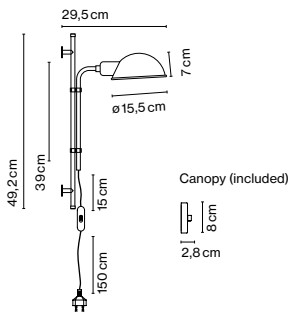

Materials

Stem: Iron
Shade: Aluminium

Product type: Wall

Light source: E14 LED 5W

Weight: Net 0,8 kg – Gross 1,5 kg

Package: 46 x 34 x 11 cm – 1,5 kg Vol – 0,017 m³

CE

ERIC