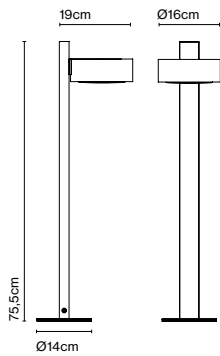

Plaff-on! B IP65

Code   Finish
A628-064-39-27K   ● Black
A628-064-31-27K   ● Rust Brown

Materials   Dimmable: Yes
Structure: Aluminium   Integrated dimmer: No
Shade: Opal blown glass   Dimming protocols: Phase cut (Triac)

Product type: Bollard
Light source: LED COB 230 VAC 8W 2700K CRI90 571lm
Luminaire: 230 VAC TRIAC 8,47W 225lm
Weight: Net 1,8 kg – Gross 3,4 kg
Package: 23,5 x 83 x 33,5 cm – 3,4 kg Vol – 0,07 m³
LED included

Dimmable

CE

IP65

ERC

UK
CA