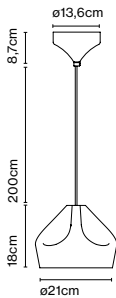

Pleat Box 24 LED

Code	Finish
A636-403-3535-27K	● White - White
A636-403-3549-27K	● White - Gold
A636-403-3835-27K	● Grey - White
A636-403-3849-27K	● Grey - Gold *
A636-403-4135-27K	● Terracotta - White
A636-403-4149-27K	● Terracotta - Gold *
A636-403-3935-27K	● Black - White *
A636-403-3949-27K	● Black - Gold
A636-403-4235-27K	● Ocher - White
A636-403-4535-27K	● Dark Green - White
A636-403-4549-27K	● Dark Green - Gold

Materials
Shade: Ceramic with the inner part in brilliant white enamel or gold
Canopy: Ceramic
Cord: Fabric

Dimmable: Yes
Integrated dimmer: No
Dimming protocols: Phase cut (Triac)

Product type: Pendant
Light source: LED SMD 700mA 8,2W 2700K CRI90 913lm
Luminaire: 220 - 240 VAC TRIAC 9,89W 113lm
Weight: Net 1,9 kg – Gross 2,5 kg
Package: 36 x 36 x 30 cm – 2,5 kg Vol – 0,04 m³
LED included

Cable length: 2 m
Wire installation: Hardwired
Color cord: Black
Canopy color: Same color as chosen shade.
Product notes: DALI available upon request