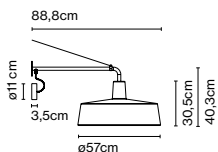

Soho A LED

Code	Finish
A631-154	● White
A631-155	● Stone grey
A631-156	● Black

Materials
Shade: Rotary moulded polyethylene
Diffuser: Methacrylate opal
Structure: Metal with stainless anti-oxidant cataphoresis

Dimmable: Yes
Integrated dimmer: No
Dimming protocols: Phase cut (Triac)

Product type: Wall
Light source: LED SMD 700mA 28,7W 2700K CRI80 3446lm
Luminaire: 180 - 295 VAC TRIAC 32,89W 2086lm
Weight: Net 7,8 kg – Gross 9,7 kg
Package: 60 x 61 x 36 cm – 9,7 kg Vol – 0,13 m³
Product notes: 3000K available upon request
LED included

Dimmable

CE

IP44

ERC

UK
CA

Wire installation: Hardwired
Canopy color: Black