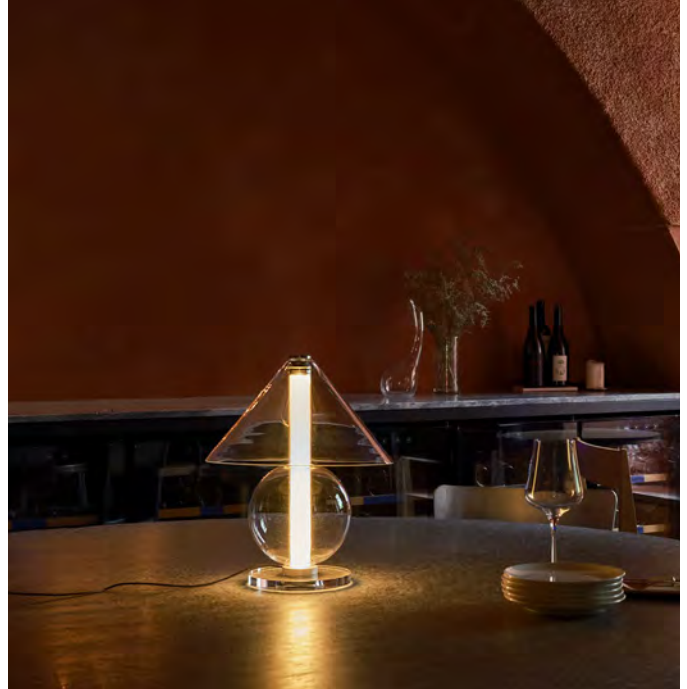

glass design, with more streamlined shapes. The Fragile lamp is a mix of geometric shapes. A cone and a sphere are arranged to hold a cylinder that emits ambient light from below.