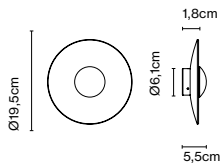

Ginger 20C IP65

Code	Finish
A662-550-31	● Rust Brown
A662-550-39	● Black - White (RAL 9005-9010)

Materials	Dimmable: Yes
Diffuser: Aluminium	Integrated dimmer: No
Dissipater: Aluminium	Dimming protocols: It depends on the purchased power supply.
	Phase cut (Triac)
	DALI

Product type: Wall / Ceiling
Light source: LED SMD 24Vdc 5W 2700K CRI90 495lm
Luminaire: (Power supply not included) 161lm - Black-White
(Power supply not included) 291lm - Rust brown
Weight: Net 0,5 kg – Gross 0,7 kg
Package: 24 x 21 x 10 cm – 0,7 kg Vol – 0,01 m³
Product notes: 24V remote power supply to be ordered separately.
LED included

Dimmable

CE

IP65

ERC

UK
CA

Power supplies on page 136

Canopy color: Black