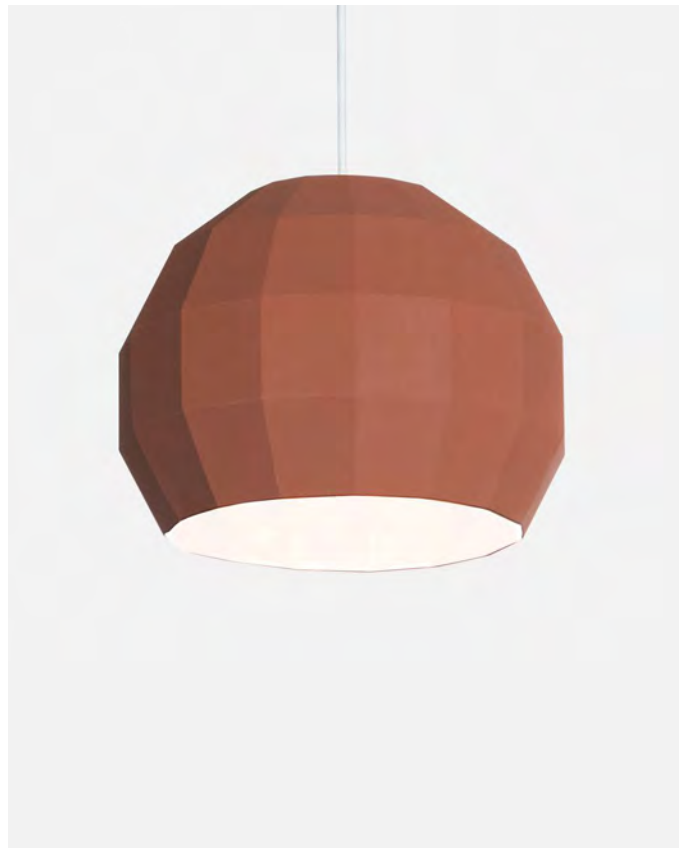

Cable length: 2 m
Wire installation: Hardwired
Color cord: White whenever the inner or the outer part of the lamp is white. If not, it is black.
Canopy color: Same color as chosen shade