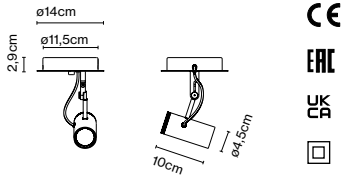

Polo Spot

Code
A642-036
A642-037

Finish
● Black *(RAL 9005)
● White *(RAL 9001)

Materials
Diffuser: Aluminium
Body: Aluminium

Dimmable: No

Product type: Ceiling
Light source: LED COB 350mA 6,3W 3000K CRI80 532,4lm
Luminaire: 100 - 240 VAC 8,11W 436lm
Weight: Net 0,6 kg – Gross 0,8 kg
Package: 19 x 19 x 14 cm – 0,8 kg Vol – 0,005 m³
Product notes: Reflector with 36° degree aperture
LED included

Wire installation: Hardwired
Color cord: Black