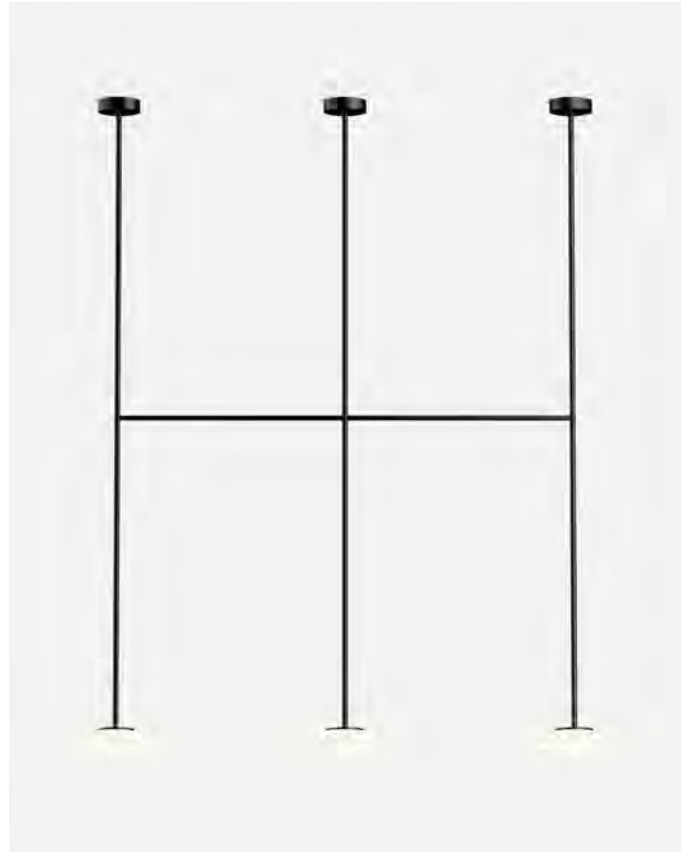

LED included

Dimmable

CE

UK  
CA

EAC

Wire installation: Hardwired  
Canopy color: Black

Product notes: Casambi available upon request.  
DALI upon request