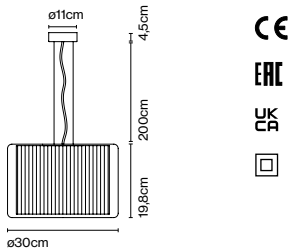

Cable length: 2 m  
Wire installation: Hardwired  
Color cord: Black  
Canopy color: White