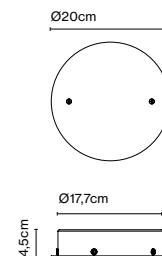

Circular Canopy 50W

Code	Finish	Dimming	Class
A693-010	● Black	Triac	II
A693-011	● Black	DALI (max. 35W)	II
A693-023	● Black	Casambi (max. 35W)	II

Materials
Structure: Painted iron

Product type: Accessory
Luminaire: 220 - 240 VAC TRIAC 50W (max.)
220 - 240 VAC DALI/Casambi 35W (max.)

Weight: Net 1,15 kg – Gross 1,4 kg
Package: 23 x 21 x 9 cm - 1,4 kg – VOL - 0,004 m³
Product notes: Canopy for 24V luminaires.

Wire installation: Hardwired
Canopy color: Black - Entry points: 5

Dimmable: Yes
Integrated dimmer: No
Dimming protocols: Phase cut (Triac)
DALI
Casambi