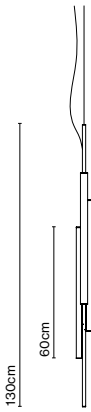

Ambrosia V 130 NEW

Code	Finish	CCT
A704-146-15-22K	● Matt Gold	22K
A704-146-15-27K	● Matt Gold	27K
A704-146-15-30K	● Matt Gold	30K
A704-146-16-22K	● Black	22K
A704-146-16-27K	● Black	27K
A704-146-16-30K	● Black	30K

Materials
Structure: Aluminium
Diffuser: Methacrylate

Dimmable: Yes
Integrated dimmer: No
Dimming protocols: It depends on the purchased power supply.

Product type: Pendant
Light source Ambrosia 22K: LED SMD 24Vdc 28,8W 2200K CRI90 3174lm
Luminaire Ambrosia 22K: (Power supply not included) 3009lm

Light source Ambrosia 27K: LED SMD 24Vdc 28,8W 2700K CRI90 3267lm
Luminaire Ambrosia 27K: (Power supply not included) 3021lm

Light source Ambrosia 30K: LED SMD 24Vdc 28,8W 3000K CRI90 3324lm
Luminaire Ambrosia 30K: (Power supply not included) 3078lm

Product notes: 24V remote power supply to be ordered separately.
Weight: Net 1,2 kg – Gross 1,9 kg
Package: 13 x 13 x 136 cm - 1,9 kg – VOL - 0,02 m³
LED included

Wire installation: Hardwired
Cable length: 2 m
Color cord: Black