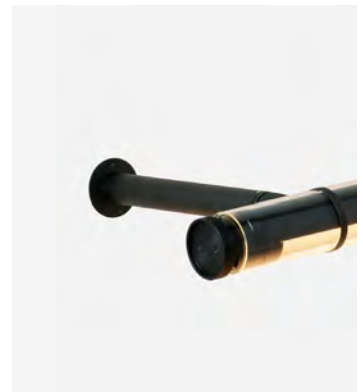

Support Fris A 37 x2

Code A718-041-39   Finish ● Black

Materials
Structure: Metal

Product type: Accessory
Product notes: Accessory used to hold the luminaire.