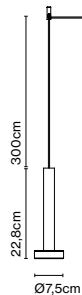

Milana 8 - 24V NEW

Code Finish
A699-136-35-27K ● Off-white (RAL 1013)
A699-136-39-27K ● Black (RAL 9005)

Materials Dimmable: Yes
Shade: Aluminium Integrated dimmer: No
Diffuser: Glass Dimming protocols: It depends on the purchased power supply.
Phase cut (Triac)
DALI, Casambi

Product type: Pendant
Light source: LED SMD 24Vdc 7,2W 2700K CRI90 372lm
Luminaire: (Power supply not included)
Weight: Net 0,35 kg – Gross 0,71 kg
Package: 24 x 24 x 7 cm – 0,71 kg Vol – 0,004 m³
Product notes: Use with Cluster page 49. 1 pc. hook accessory included
LED included

Dimmable

CE

ERC

UK
CA