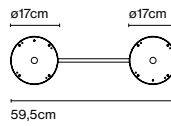

Accessory C2 Djembé 42

Code A681-017
Finish ● Black (RAL 9005)

Materials
Structure: Painted iron

Product type: Accessory
Weight: Net 0,91 kg – Gross 1,35 kg
Package: 62 x 20 x 9 cm - 1,35 kg – VOL - 0,01 m³
Product notes: Accessory to combine 2 Djembé 42 models for a single junction box.