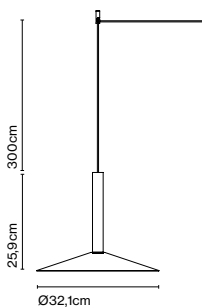

Milana 32 - 24V NEW

Code Finish
A699-201-35-27K ● Off-white (RAL 1013)
A699-201-39-27K ● Black (RAL 9005)

Materials Dimmable: Yes
Shade: Aluminium Integrated dimmer: No
Diffuser: Glass Dimming protocols: It depends on the purchased power supply.
Phase cut (Triac)
DALI, Casambi

Product type: Pendant
Light source: LED SMD 24Vdc 7,2W 2700K CRI90 372lm
Luminaire: (Power supply not included)
Weight: Net 0,77 kg – Gross 1,43 kg
Package: 24 x 24 x 7 cm – 0,61 kg Vol – 0,004 m³
36,5 x 36,5 x 7,5 cm – 0,82 kg Vol – 0,009 m³
Product notes: Use with Cluster page 49. 1 pc. hook accessory included
LED included

Dimmable

CE

ERC

UK
CA

Cable length: 3 m
Wire installation: Hardwired
Color cord: Black