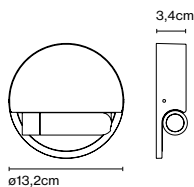

Ledtube R right

Code	Finish
A622-218-17-27K	● Aluminium
A622-218-18-27K	● Bronze
A622-218-35-27K	● Matt white (RAL 9010)
A622-218-39-27K	● Matt black (RAL 9005)

Materials
Structure: Injected aluminium
Frontal: Transparent polycarbonate

Dimmable: No

Product type: Wall
Light source: LED SMD 700mA 2,1W 2700K CRI90 226,5lm
Luminaire: 100 - 240 VAC 4,25W 131lm
Weight: Net 0,8 kg – Gross 0,9 kg
Package: 16 x 15 x 9 cm – 0,9 kg Vol – 0,002 m³
Product notes: Incorporated press button to switch on or off when opening or closing the wall lamp. Honeycomb grill to avoid glare. CRI90 available upon request.
LED included