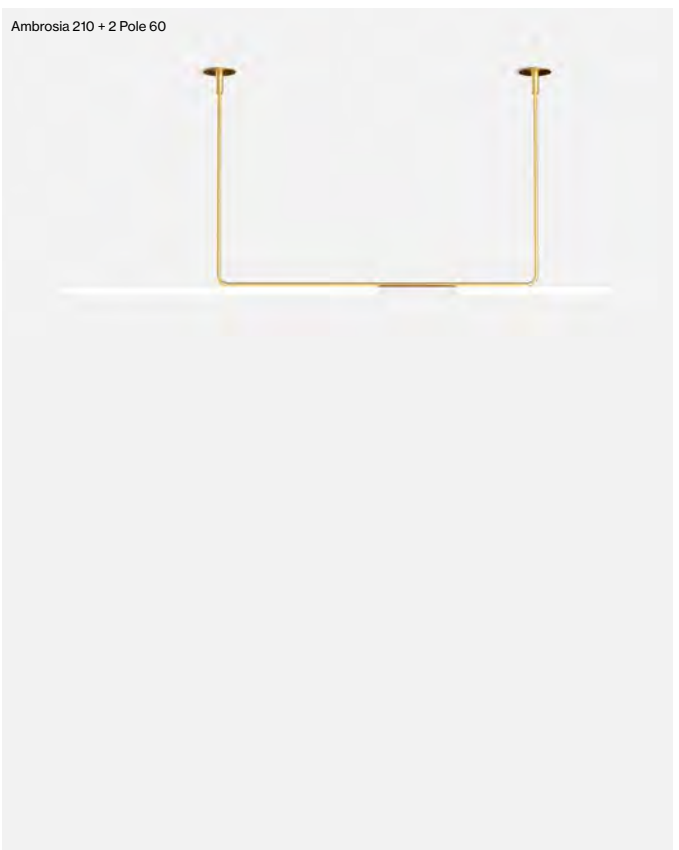

Ambrosia 180

Code	Finish	CCT
A704-002-15-22K	● Matt Gold	22K
A704-002-15-27K	● Matt Gold	27K
A704-002-15-30K	● Matt Gold	30K
A704-002-16-22K	● Black	22K
A704-002-16-27K	● Black	27K
A704-002-16-30K	● Black	30K

Materials
Structure: Aluminium
Diffuser: Methacrylate
Canopy: Aluminium / Steel

Dimmable: Yes
Integrated dimmer: No
Dimming protocols: It depends on the purchased power supply.

Product type: Pendant / Ceiling
Light source Ambrosia 22K: LED SMD 24Vdc 28,8W 2200K CRI90 3174lm
Luminaire Ambrosia 22K: (Power supply not included) 2823lm

Light source Ambrosia 27K: LED SMD 24Vdc 28,8W 2700K CRI90 3042lm
Luminaire Ambrosia 27K: (Power supply not included) 2833lm

Light source Ambrosia 30K: LED SMD 24Vdc 28,8W 3000K CRI90 3384lm
Luminaire Ambrosia 30K: (Power supply not included) 2886lm

Weight: 3,1 kg – Gross 3,6 kg
Package: 29 x 10 x 135 cm - 2 kg – VOL - 0,04 m³
8 x 8 x 188 cm - 1,6 kg – VOL - 0,01 m³

Product notes: 24V remote power supply to be ordered separately.
LED included

(1) The height can be increased by means of the 40 or 60 cm poles (max. 3 units.) They can be combined..

Wire installation: Hardwired / Recessed

Ambrosia 210

Code	Finish	CCT
A704-003-15-22K	● Matt Gold	22K
A704-003-15-27K	● Matt Gold	27K
A704-003-15-30K	● Matt Gold	30K
A704-003-16-22K	● Black	22K
A704-003-16-27K	● Black	27K
A704-003-16-30K	● Black	30K

Materials
Structure: Aluminium
Diffuser: Methacrylate
Canopy: Aluminium / Steel

Dimmable: Yes
Integrated dimmer: No
Dimming protocols: It depends on the purchased power supply.

Product type: Pendant / Ceiling
Light source Ambrosia 22K: LED SMD 24Vdc 28,8W 2200K CRI90 3174lm
Luminaire Ambrosia 22K: (Power supply not included) 2802lm