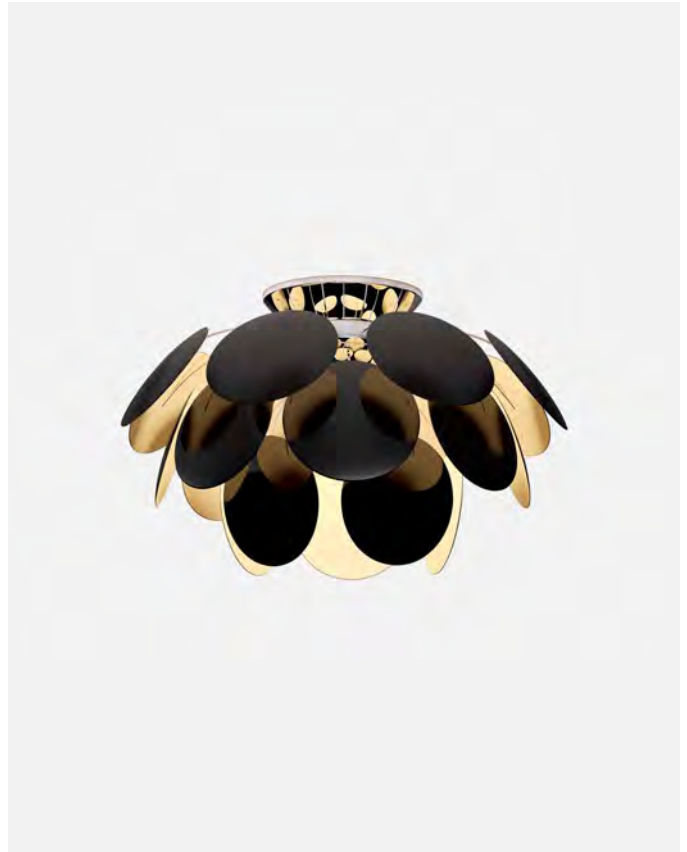

Discocó C53

Code
A620-010
A620-081

Finish
● White (RAL 9003)
● Black - Gold (RAL 9004 - Gold)

Materials
Discs: ABS
Semi-sphere: Chromed metal

Product type: Ceiling
Light source: E27 LED Globe (ø120) 14W
Weight: Net 2,2 kg – Gross 3,7 kg
Package: 86 x 27 x 22 cm - 3,7 kg – VOL - 0,05 m³

Wire installation: Hardwired