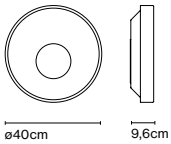

Sun 40

Code
A671-006

Finish
● Graphite *

Dimming
Triac

Materials
Diffuser: Thermoformed opal methacrylate, with another diffuser in opal blown glass placed off-centre.
Structure: Iron

Dimmable: Yes
Integrated dimmer: No
Dimming protocols: Phase cut (Triac)

Product type: Ceiling / Wall

Light source: LED SMD 700mA 21,3W 2700K CRI80 2765lm

Luminaire: 180 - 295 VAC TRIAC 25,5W 1830lm
220 - 240 VAC DALI 21,26W 1830lm

Weight: Net 3,5 kg – Gross 5,7 kg

Package: 49 x 49 x 23 cm – 5,7 kg Vol – 0,055 m³
LED included

Dimmable

CE

ERC

UK
CA