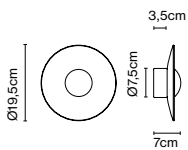

Ginger 20C

Code	Finish
A662-376	● Oak - White
A662-377	● Wenge - White
A662-378	● Oak - Oak
A662-379	● Wenge - Wenge
A662-380	● Brushed brass - Brushed brass
A662-381	● Black - White
A662-569-36-27K	● Mauve (RAL 010 70 10)
A662-569-37-27K	● Sand (RAL 050 85 10)
A662-569-38-27K	● Stone Grey (RAL 000 65 00)

Materials
Diffuser: Pressed wood or brushed aluminium
Dissipater: Aluminium
Canopy: Metal

Dimmable: Yes
Integrated dimmer: No
Dimming protocols: Phase cut (Triac)

Product type: Wall / Ceiling
Light source: LED SMD 350mA 4,05W 2700K CRI90 463lm
Luminaire: 220 - 240 VAC TRIAC 5,72W 161lm
Weight: Net 0,4 kg – Gross 0,7 kg
Package: 24 x 21 x 10 cm – 0,7 kg Vol – 0,01 m³
LED included

Dimmable

Canopy color: Black
Wire installation: Hardwired