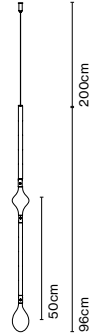

## Individual hook Fris

Code  
Hook 47 x1  
A718-028-39

1 unit included

Finish

● Black

Double hook 96 x1  
A718-029-39

1 unit included

● Black