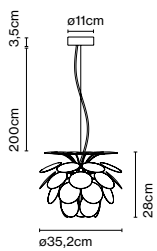

Discocó 35

Code	Finish
A620-036	● White (RAL 9003)
A620-098	● Matte Grey (RAL 7037)
A620-111	● Matte Beige (RAL 1001)
A620-045	● Black - Gold (RAL 9004 - Gold)

Materials
Discs: ABS
Sphere: Chromed metal
Canopy: Metal

Product type: Pendant
Light source: E14 LED 5W
Weight: Net 1,5 kg – Gross 2,6 kg
Package: 86 x 18 x 19 cm - 2,6 kg – VOL - 0,03 m³