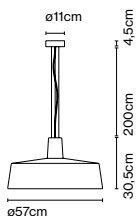

Soho 57 IP44 LED

Code	Finish
A631-166	● White
A631-167	● Stone grey
A631-168	● Black

Materials
Shade: Rotary moulded polyethylene
Diffuser: Methacrylate opal

Dimmable: Yes
Integrated dimmer: No
Dimming protocols: Phase cut (Triac)
Casambi

Product type: Pendant
Light source: LED SMD 700mA 28,7W 2700K CRI80 3446lm
Luminaire: 180 - 295 VAC TRIAC 32,89W 2086lm
Weight: Net 7 kg – Gross 8,6 kg
Package: 60 x 61 x 36 cm – 8,6 kg Vol – 0,13 m³
Product notes: 3000K available upon request
LED included

Dimmable

CE

IP44

ERC

UK
CA