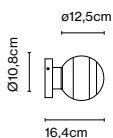

Dipping Light A2-13

Code	Finish
A691-220	White - Brushed Brass
A691-221	White - Graphite
A691-222	Blue - Brushed Brass
A691-223	Blue - Graphite
A691-224	Green - Brushed Brass
A691-225	Green - Graphite
A691-226	Amber - Brushed Brass
A691-227	Amber - Graphite
A691-228	Pink - Brushed Brass
A691-229	Pink - Graphite

Materials
Body: Metal
Diffuser: Brilliant white blown glass globe with layered paint

Dimmable: Yes
Integrated dimmer: No
Dimming protocols: Phase cut (Triac)

Product type: Wall, Ceiling
Light source: LED SMD 500mA 8,6W 2700K CRI90 765lm
Luminaire: 220 - 240 VAC TRIAC 7,96W
Weight: Net 0,7 kg – Gross 1,4 kg
Package: 18 x 18 x 35 cm – 1,4 kg Vol – 0,001 m³
LED included

Dimmable

CE

ERC

UK
CA

Wire installation: Hardwired