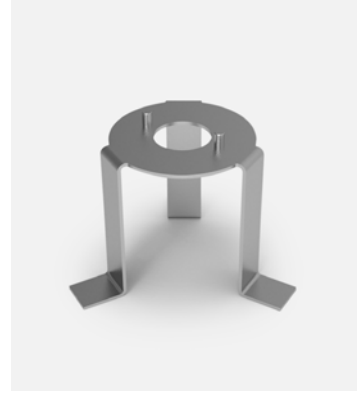

Ground fixation plate

Code A662-556
Finish ● Stainless steel

Materials
Structure: Stainless steel 316 L

Product type: Accessory
Weight: Net 0,3 kg – Gross 0,4 kg
Package: 15 x 15 x 13 cm - 0,4 kg – VOL - 0,003 m³