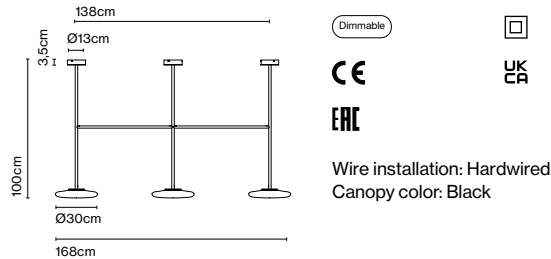

Ihana x3 100

Code	Finish	Dimming	CCT
A709-005-39-27K	● Opal	Triac	27K
A709-006-39-18/30K	● Opal	Triac	DTW 18K-30K

Materials	Dimmable: Yes
Structure: Steel	Integrated dimmer: No
Shade: Opal blown glass	Dimming protocols: Phase cut (Triac)
	Dim to warm from 1800K to 3000K. (Triac)
	DALI, Casambi

Product type: Pendant / Ceiling
Light source: LED SMD 700mA 24,6W 2700K CRI90 2739lm
Luminaire: 220 - 240 VAC TRIAC 29,67W 1491lm
Light source DTW: LED COB 350mA 18W 1800-3000K CRI90 1908lm
Luminaire DTW: 220 - 240 VAC TRIAC 22,8W
Weight: Net 6,8 kg – Gross 9,5 kg
Package: (3x) 21 x 42 x 42 cm – 3 kg Vol – 0,04 m³
24 x 14 x 114 cm – 3,7 kg Vol – 0,04 m³
24 x 14 x 114 cm – 2,8 kg Vol – 0,04 m³

LED included

Product notes: Casambi available upon request.
DALI upon request