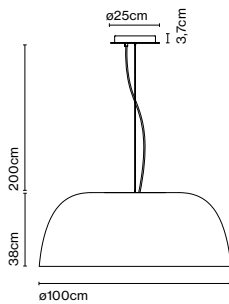

Djembé 100.38

Code	Finish	Dimming	Class
A681-473	White (RAL 1013)	Triac	II
A681-474	Grey (RAL 7022)	Triac	II
A681-475	Red (RAL 3011)	Triac	II
A681-476	Sky Blue (PANTONE 7542C)	Triac	II
A681-477	White (RAL 1013)	DALI	I
A681-478	Grey (RAL 7022)	DALI	I
A681-479	Red (RAL 3011)	DALI	I
A681-480	Sky Blue (PANTONE 7542C)	DALI	I

Materials

Shade: Bi-injected rotary moulded polyethylene (stone texture on the outer part and smooth satin white on the inner part of the fixture)

Diffuser: Aluminium

Dimmable: Yes

Integrated dimmer: No

Dimming protocols: Phase cut (Triac)
DALI
Casambi

Product type: Pendant

Light source: LED SMD 1050mA 33,8W 2700K CRI90 4037lm

Luminaire: 220 - 240 VAC TRIAC 38,36W 2519lm
220 - 240 VAC DALI 38,6W 2519lm

Weight: Net 10 kg – Gross 19 kg

Package: 115 x 115 x 51 cm – 19 kg Vol – 0,7 m³

Product notes: 3000K available upon request

LED included

Dimmable

ERC

Cable length: 2 m

Wire installation: Hardwired

Color cord: Black

Canopy color: Black