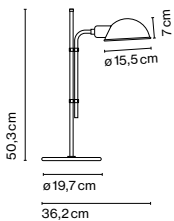

Funiculí S

Code	Finish
A641-020	● Moss grey (RAL 7003)
A641-021	● Off-white (RAL 9001)
A641-022	● Black (RAL 9005)
A641-449	● Green (RAL 110 40 30)
A641-450	● Terracotta (RAL 050 40 50)
A641-451	● Mustard (RAL 075 60 70)

Materials
Base: Iron wapped with black rubber
Stem: Iron
Shade: Aluminium

Product type: Table
Light source: E14 LED 5W
Weight: Net 1,8 kg – Gross 3 kg
Package: 47 x 34 x 11 cm – 3 kg Vol – 0,017 m³

CE

ERC

Cable length: 2 m
Wire installation: Plug-in
Color cord: Black
Switch location: In-line