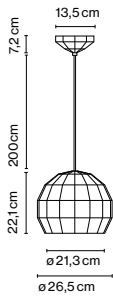

Package: 35 x 34 x 40 cm – 3,3 kg Vol – 0,05 m<sup>3</sup>

Cable length: 2 m  
 Wire installation: Hardwired  
 Color cord: White whenever the inner or the outer part of the lamp is white. If not, it is black.  
 Canopy color: Same color as chosen shade