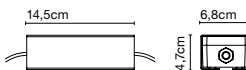

CE

ERC

UK
CA

IP65