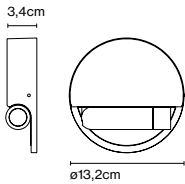

Ledtube R left

Code	Finish
A622-219-17-27K	● Aluminium
A622-219-18-27K	● Bronze
A622-219-35-27K	● Matt white (RAL 9010)
A622-219-39-27K	● Matt black (RAL 9005)

Materials
Structure: Injected aluminium
Frontal: Transparent polycarbonate

Dimmable: No

Product type: Wall
Light source: LED SMD 700mA 2,1W 2700K CRI90 226,5lm
Luminaire: 100 - 240 VAC 4,25W 131lm
Weight: Net 0,8 kg – Gross 0,9 kg
Package: 16 x 15 x 9 cm – 0,9 kg Vol – 0,002 m³
Product notes: Incorporated press button to switch on or off when opening or closing the wall lamp. Honeycomb grill to avoid glare. CRI90 available upon request.
LED included