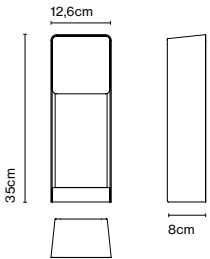

Lab B 35

Code	Finish
A646-070	White (RAL 7024-9003)
A646-071	Brown (RAL 7024-8019)
A646-072	Rust brown
A646-073	Dark iroko

Materials: Aluminium
Structure: Aluminium
Lids: Metal, wood

Dimmable: Yes
Integrated dimmer: No
Dimming protocols: Phase cut (Triac)

Product type: Bollard
Light source: LED SMD 700mA 6,3W 2700K CRI80 590lm
Luminaire: 220 - 240 VAC TRIAC 8,41W 293lm
Weight: Net 1,4 kg – Gross 2,3 kg
Package: 17,5 x 13 x 46 cm – 2,3 kg Vol – 0,01 m³
Product notes: CRI90 available upon request

CE

UK
CA

EAC

IP65