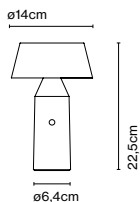

Bicoca

Code	Finish
A680-055	● Off-white (RAL 9001)
A680-056	● Anthracite (RAL 7026)
A680-057	● Red wine (RAL 3005)
A680-058	● Yellow (RAL 1032)
A680-059	● Light blue (PANTONE 7542C)
A680-060	● Pale pink (PANTONE 5015C)

Materials	Dimmable: Yes
Shade: Color polycarbonate	Integrated dimmer: Yes
Body: Color polycarbonate	Dimmer Type: 3 positions dimmer
Diffuser: Opal polycarbonate	

Product type: Table / Portable
Light source: LED SMD 1A 3,5W 2700K CRI90 398lm
Luminaire: in 5 Vdc 1,5A 241lm
Weight: Net 0,46 kg – Gross 1,2 kg
Package: Ø16 x 30 cm – 1,2 kg Vol – 0,006 m³ (1U)
51 x 30 x 34 cm – 6,8 kg Vol – 0,05 m³ (6U)
Product notes: Multiple order of 6 units
Charging cable included (USB to USB-C). Power adapter not included.
LED included