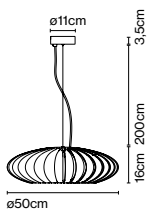

Cable length: 2 m  
Wire installation: Hardwired  
Color cord: Transparent  
Canopy color: White