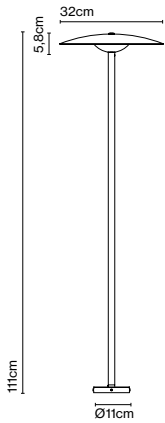

Code   Finish
A662-595-31-27K   ● Rust Brown - White
A662-595-39-27K   ● Black - White (RAL 9005-9010)

Materials   Dimmable: Yes
Diffuser: Aluminium   Integrated dimmer: No
Structure: Stainless steel   Dimming protocols: It depends on the
                                         purchased power supply.
                                         Phase cut (Triac)
                                         DALI

Product type: Bollard
Light source: LED SMD 24Vdc 10W 2700K CRI90 1038lm
Luminaire: (Power supply not included) 350lm
Weight: Net 2,1 kg – Gross 3,6 kg
Package: 14 x 12 x 111 cm - 1,7 kg – VOL - 0,02 m³
                 43 x 48 x 16 cm - 1,9 kg – VOL - 0,03 m³
Product notes: 24V remote power supply to be ordered separately.
LED included