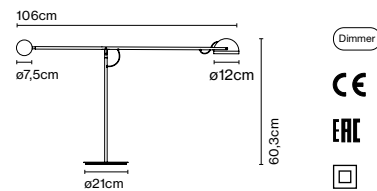

Copérnica M

Code	Finish
A686-004	● Graphite-Golden-Black
A686-005	● Graphite-Satin Nickel-Black
A686-006	● BlackGraphite-Red-Black

Materials: Structure: Steel; Base: Steel; Counterweight: Steel; Diffuser: Aluminium
Dimmable: Yes
Integrated dimmer: Yes
Dimming protocols: 3 positions dimmer

Product type: Table
Light source: LED SMD 24Vdc 4,7W 2700K CRI90 491lm
Luminaire: 85 - 264 VAC 5,94W 416lm
Weight: Net 3,5 kg – Gross 6,1kg
Package: 114 x 24 x 17 cm – 3,1 kg Vol – 0,046 m³
36 x 36 x 3 cm – 3 kg Vol – 0,004 m³
LED included

Cable length: 2 m
Wire installation: Plug-in
Color cord: Black
Switch location: Tilttable diffuser