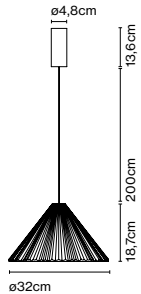

Pu-erh 32

Code	Finish
A684-027	● White - Gold *
A684-016	● Burgundy - Gold *
A684-014	● Pink - Gold *
A684-012	● Blue - Gold *
A684-028	● Black - Gold *

Materials
Diffuser: Ceramic with the inner part in white or gold enamel

Dimmable: Yes
Integrated dimmer: No
Dimming protocols: Phase cut (Triac)

Product type: Pendant
Light source: LED SMD 700mA 8,2W 2700K CRI90 913lm
Luminaire: 220 - 240 VAC TRIAC 9,18W 286lm
Weight: Net 2,1 kg – Gross 2,7 kg
Package: 39 x 39 x 29 cm – 2,7 kg Vol – 0,04 m³
LED included

Dimmable

CE

ERC