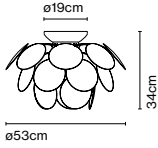

Discocó C53

Code
A620-010
A620-081

Finish
● White (RAL 9003)
● Black - Gold (RAL 9004 - Gold)

Materials
Discs: ABS
Semi-sphere: Chromed metal

Product type: Ceiling
Light source: E27 LED Globe (ø120) 14W
Weight: Net 2,2 kg – Gross 3,7 kg
Package: 86 x 27 x 22 cm - 3,7 kg – VOL - 0,05 m³

Wire installation: Hardwired