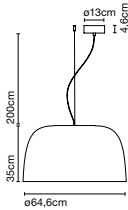

Djembé 65.35

Code	Finish	Dimming	Class
A681-268	White (RAL 1013)	Triac	II
A681-269	Grey (RAL 7022)	Triac	II
A681-270	Red (RAL 3011)	Triac	II
A681-271	Sky Blue (PANTONE 7542C)	Triac	II
A681-272	White (RAL 1013)	DALI	I
A681-273	Grey (RAL 7022)	DALI	I
A681-274	Red (RAL 3011)	DALI	I
A681-275	Sky Blue (PANTONE 7542C)	DALI	I

Materials

Shade: Bi-injected rotary moulded polyethylene (stone texture on the outer part and smooth satin white on the inner part of the fixture)
Diffuser: Aluminium

Dimmable: Yes
Integrated dimmer: No
Dimming protocols: Phase cut (Triac)
DALI
Casambi

Product type: Pendant

Light source: LED SMD 700mA 22,4W 2700K CRI90 2933lm

Luminaire: 180 - 295 VAC TRIAC 26,09W 1845lm
220 - 240 VAC DALI 26,37W 1845lm

Weight: Net 6,1 kg – Gross 8,5 kg

Package: 65 x 65 x 42 cm – 8,5 kg Vol – 0,18 m³

LED included

Dimmable

Cable length: 2 m
Wire installation: Hardwired
Color cord: Black
Canopy color: Black