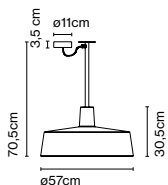

Soho C Fixed Stem LED

Code	Finish
A631-163	● White
A631-164	● Stone grey
A631-165	● Black

Materials
Shade: Rotary moulded polyethylene
Diffuser: Methacrylate opal
Structure: Metal with stainless anti-oxidant cataphoresis

Dimmable: Yes
Integrated dimmer: No
Dimming protocols: Phase cut (Triac)

Product type: Ceiling
Light source: LED SMD 700mA 28,7W 2700K CRI80 3446lm
Luminaire: 180 - 295 VAC TRIAC 32,89W 2086lm
Weight: Net 7,6 kg – Gross 9,2 kg
Package: 60 x 60 x 35 cm – 9,2 kg Vol – 0,13 m³
Product notes: 3000K available upon request
LED included

Dimmable

CE

IP44

ERC

UK
CA

Wire installation: Hardwired
Canopy color: Black