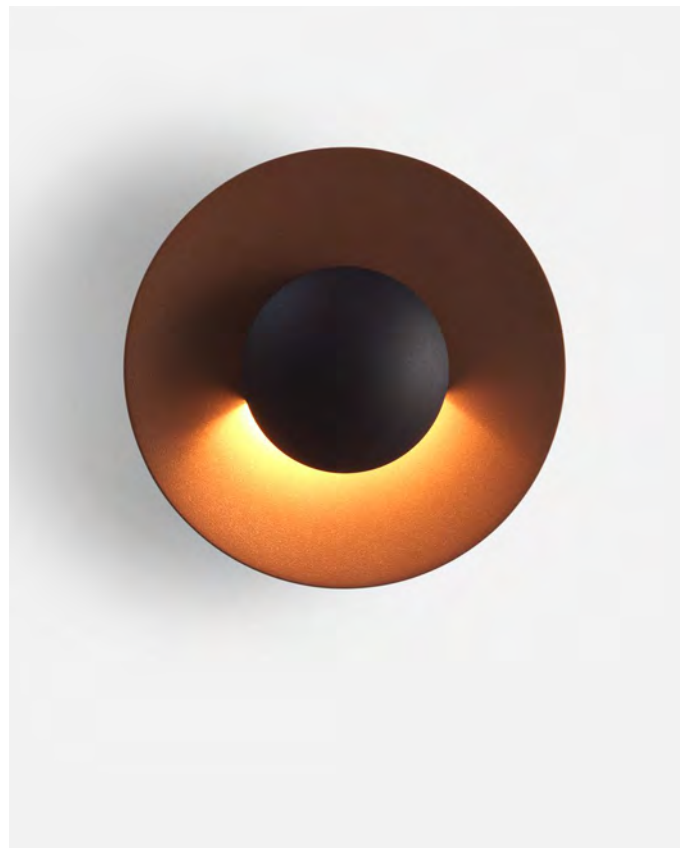

Ginger 15C IP65

Code
A662-549-31
A662-549-39

Finish
● Rust Brown
● Black - White (RAL 9005-9010)

Materials
Diffuser: Aluminium
Dissipater: Aluminium
Structure: Stainless steel

Dimmable: Yes
Integrated dimmer: No
Dimming protocols: It depends on the purchased power supply.
Phase cut (Triac)
DALI

Product type: Wall / Ceiling
Light source: LED SMD 24Vdc 5W 2700K CRI90 495lm
Luminaire: (Power supply not included) 67lm - Black-White
(Power supply not included) 27lm - Rust brown
Weight: Net 0,4 kg – Gross 0,5 kg
Package: 24 x 21 x 10 cm – 0,5 kg Vol – 0,01 m³
Product notes: 24V remote power supply to be ordered separately.
LED included

Dimmable

CE

ERC

UK
CA

IP65