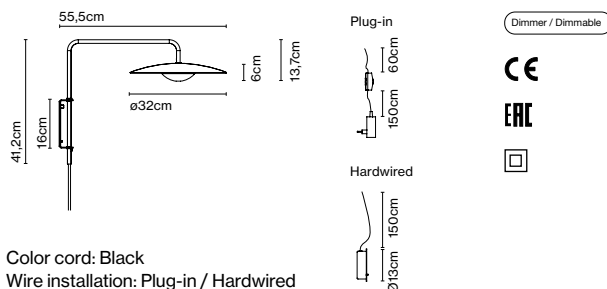

Ginger A

Code Finish Dimmer

Plug-in
A662-074 ● Oak - White Progressive
A662-075 ● Wenge - White Progressive

Hardwired (Canopy)
A662-081 ● Oak - White Triac / on-off
A662-082 ● Wenge - White Triac / on-off

RSC (Recessed canopy)
A662-130 ● Oak - White Triac
A662-131 ● Wenge - White Triac

Materials Integrated dimmer: Yes (Plug-in version)
Diffuser: Pressed wood Dimmer type: Progressive dimmer from 0
Dissipater: Aluminium to 100
Structure: Metal Dimming protocols: Phase cut (Triac)

Product type: Wall
Light source: LED SMD 700mA 8,2W 2700K CRI90 913lm
Luminaire: 220 - 240 VAC TRIAC 9,89W 350lm
Weight: Net 1,5 kg – Gross 3 kg
Package: 57 x 53 x 17 cm – 3 kg Vol – 0,051 m³
LED included

Color cord: Black

Wire installation: Plug-in / Hardwired