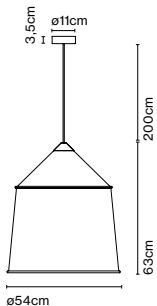

Jaima 54 IP65

Code	Finish
A683-017	● Blue *
A683-018	● Beige
A683-019	● Grey

Materials
Shade: Textilene, inner part in white

Dimmable: Yes
Integrated dimmer: No
Dimming protocols: Phase cut (Triac)

Product type: Pendant
Light source: LED COB 230VAC 15W 2700K CRI90 1022lm
Luminaire: 230VAC TRIAC 15W 513lm
Weight: Net 2,2 kg – Gross 5 kg
Package: 55 x 55 x 46 cm – 5 kg Vol – 0,14 m³
LED included

Dimmable

CE

IP65

UK

ERC