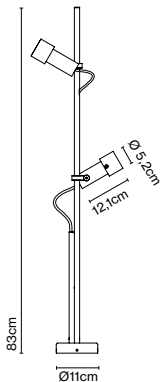

Palosanto B 5x2/83 **NEW**

Code	Finish	Output
A722-013-39-27K	● Black (RAL 9005)	2,8W
A722-018-39-27K	● Black (RAL 9005)	6,3W
A722-013-31-27K	● Rust Brown	2,8W
A722-018-31-27K	● Rust Brown	6,3W

Materials
Diffuser: Aluminium
Structure: Stainless steel

Dimmable: Yes
Integrated dimmer: No
Dimming protocols: It depends on the purchased power supply.

Product type: Bollard
Light source: LED SMD 24Vdc 2,8W 2700K CRI90
LED SMD 24Vdc 6,3W 2700K CRI90
Luminaire: (Power supply not included) 200lm / 426lm
Lens with 27° aperture. Glare cell included in the packaging

Product notes: 24V remote power supply to be ordered separately.
Lenses with 14° and 37° aperture available upon request. Upcharge of 30€.
3000K available upon request. Upcharge of 15€.
The light focus moves 21,5 cm along the stem.
LED included

Dimmable

CE

IP65

ERC

UK

CA