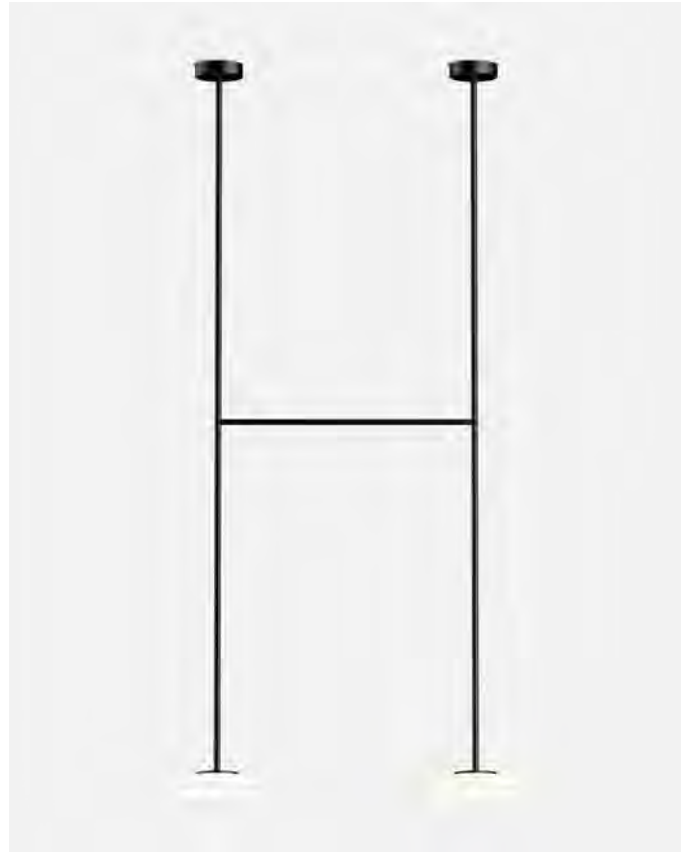

LED included

Wire installation: Hardwired  
 Canopy color: Black

Product notes: Casambi available upon request.  
 DALI upon request