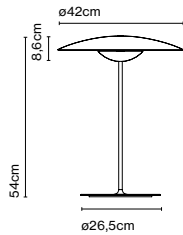

Ginger M

Code	Finish
A662-068	● Oak - White
A662-069	● Wenge - White

Materials
Diffuser and base: Pressed wood
Dissipater: Aluminium
Stem: Aluminium

Integrated dimmer: Yes
Dimmer type: Progressive from 0 to 100

Product type: Table
Light source: LED SMD 700mA 16,28W 2700K CRI90 1873lm
Luminaire: 85 - 264 VAC 16,85W 698lm
Weight: Net 3,4 kg – Gross 5,6 kg
Package: 61 x 61 x 22 cm – 5,6 kg Vol – 0,08 m³
LED included

Dimmer

CE

ERC

Cable length: 2 m
Wire installation: Plug-in
Color cord: Black
Switch location: In-line