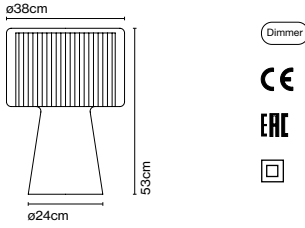

Mercer

Code
A89-001
A89-070

Finish
● Natural cotton ribbon
● Pearl white

Materials
Shade: Textile
Structure: Blown glass
Diffuser: Opal disc

Integrated dimmer: Yes
Dimmer type: Progressive in-line dimmer

Product type: Table
Light source: E27 LED 9,5W DIM
Weight: Net 5 kg – Gross 7 kg
Package: 65 x 49 x 49 cm – 7 kg Vol – 0,16 m³

Cable length: 1,5 m
Wire installation: Plug-in
Color cord: Black
Switch location: In-line