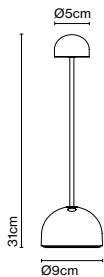

Sips

Code	Finish
A721-001-3534-27K	● White - Silver (RAL 9001 - RAL 9006)
A721-001-4749-27K	● Chocolate - Gold (RAL 8017 - RAL 1036)
A721-001-4549-27K	● Green - Gold (RAL 6009 - RAL 1036)

Materials: Polycarbonate
Diffuser: Polycarbonate
Base: Polycarbonate
Stem: Steel

Dimmable: Yes
Integrated dimmer: Yes
Dimmer type: 3 positions dimmer

Product type: Table / Portable
Light source: LED SMD 2,2W 1,5 A 2700K CRI90 327lm
Luminaire: in 5 Vdc 1,5A
Weight: Net 0,34 kg – Gross 0,59 kg
Package: 38 x 13,5 x 12 cm – 0,59 kg Vol – 0,006 m3
Product notes: Multiple order of 6 units
Charging cable included (USB to USB-C). Power adapter not included.
LED included