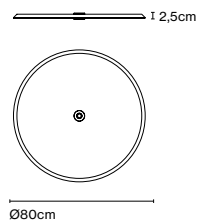

### Materials

Structure: PET accessory for the sound damping of a space.

Product type: Accessory

Weight: Net 2,1 kg – Gross 2,5 kg

Package: 10 x 85 x 85 cm - 2,5 kg – VOL - 0,07 m<sup>3</sup>

Product notes: Only available for Djembé 100.38 and Djembe C100.38.