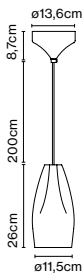

Pleat Box 13 LED

Code	Finish
A636-401-3535-27K	● White - White
A636-401-3549-27K	● White - Gold
A636-401-3835-27K	● Grey - White
A636-401-3849-27K	● Grey - Gold *
A636-401-4135-27K	● Terracotta - White
A636-401-4149-27K	● Terracotta - Gold *
A636-401-3935-27K	● Black - White *
A636-401-3949-27K	● Black - Gold
A636-401-4235-27K	● Ocher - White
A636-401-4535-27K	● Dark Green - White
A636-401-4549-27K	● Dark Green - Gold

Materials
Shade: Ceramic with the inner part in brilliant white enamel or gold
Canopy: Ceramic
Cord: Fabric

Dimmable: Yes
Integrated dimmer: No
Dimming protocols: Phase cut (Triac)

Product type: Pendant
Light source: LED SMD 350mA 4,05W 2700K CRI90 463lm
Luminaire: 220 - 240 VAC TRIAC 5,72W 165lm
Weight: Net 1,65 kg – Gross 2,3 kg
Package: 24 x 24 x 53 cm – 2,3 kg Vol – 0,03 m³
LED included