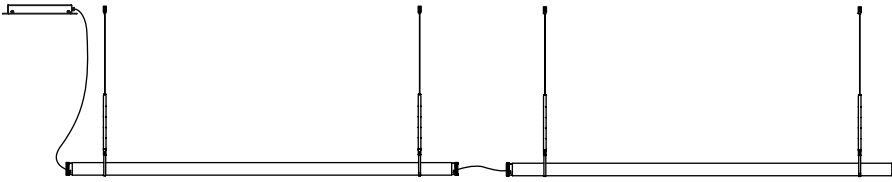

2 units Fris 215
2 units Hook 47 x2
1 unit Canopy
1 unit Side cover

Product notes: Max. 3x Fris 155
Max. 2x Fris 215