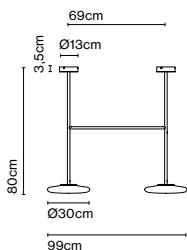

Ihana x2 80

Code	Finish	Dimming	CCT
A709-057-39-27K	● Opal	Triac	27K
A709-058-39-18/30K	● Opal	Triac	DTW 18K-30K

Materials	Dimmable: Yes
Structure: Steel	Integrated dimmer: No
Shade: Opal blown glass	Dimming protocols: Phase cut (Triac)
	Dim to warm from 1800K to 3000K. (Triac)
	DALI, Casambi

Product type: Pendant / Ceiling
Light source: LED SMD 700mA 16,4W 2700K CRI90 1826lm
Luminaire: 220 - 240 VAC TRIAC 19,78W 994lm
Light source DTW: LED COB 350mA 12W 1800-3000K CRI90 1272lm
Luminaire DTW: 220 - 240 VAC TRIAC 15,2W
Weight: Net 4,5 kg – Gross 6,7 kg
Package: 21 x 42 x 42 cm – 3 kg Vol – 0,04 m³
24 x 14 x 114 cm – 3,7 kg Vol – 0,04 m³
LED included

Wire installation: Hardwired
Canopy color: Black