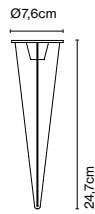

## Post accessory

Code                      Finish  
 A662-555                ● Stainless steel

Materials  
 Structure: Stainless steel 316 L

Product type: Accessory  
 Weight: Net 0,3 kg – Gross 0,4 kg  
 Package: 14 x 14 x 28 cm - 0,4 kg – VOL - 0,006 m<sup>3</sup>