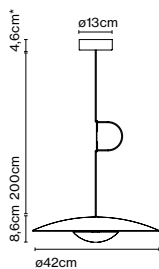

Ginger 42

Code	Finish	Dimming	Class
A662-025	● Oak - White	Triac	II
A662-026	● Wenge - White	Triac	II
A662-027	● Oak - White	DALI	I
A662-028	● Wenge - White	DALI	I
A662-029	● Oak - White	1-10V	I
A662-030	● Wenge - White	1-10V	I
A662-360	● Brushed brass - Brushed brass	Triac	II
A662-361	● Brushed brass - White	Triac	II
A662-362	● Black - White	Triac	II
A662-364	● Brushed brass - Brushed brass	DALI	I
A662-365	● Brushed brass - White	DALI	I
A662-366	● Black - White	DALI	I

Materials

Diffuser: Pressed wood or brushed aluminium

Dissipater: Aluminium

Dimmable: Yes

Integrated dimmer: No

Dimming protocols: Phase cut (Triac)
DALI, Casambi
1-10V

Product type: Pendant

Light source: LED SMD 700mA 16,28W 2700K CRI90 1873lm

Luminaire: 180 - 295 VAC TRIAC 19,71W 698lm

220 - 240 VAC DALI 20,32W 698lm

220 - 240 VAC 1-10V 20,85W 698lm

Weight: Net 2 kg – Gross 3,5 kg

Package: 57 x 53 x 17 cm – 3,5 kg Vol – 0,051 m³

LED included

Dimmable

CE

ERC

UK
CA

* 6.5cm (DALI)

Cable length: 2 m

Wire installation: Hardwired

Color cord: Black

Canopy color: Black

Product notes: Casambi available upon request