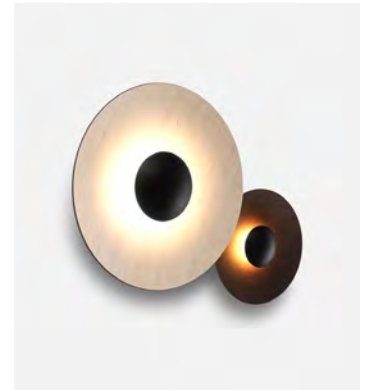

Canopy color: Black
Wire installation: Hardwired