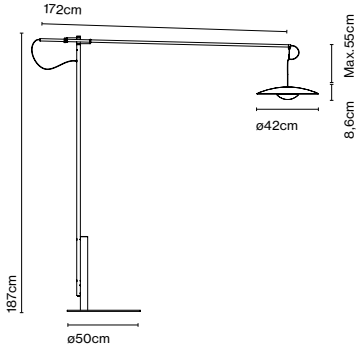

LED included

Dimmer

Cable length: 2,5 m  
Wire installation: Plug-in  
Color cord: Black  
Switch location: In-line