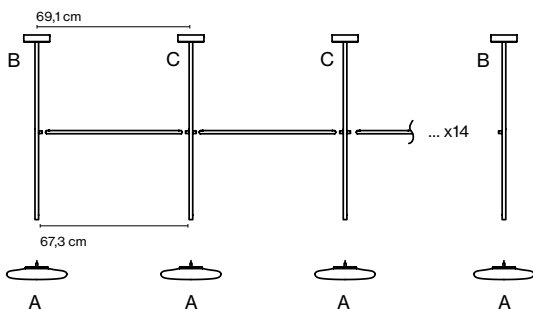

Product notes: Maximum 14 units.

Code	Description	Dimming
Start + End set (B)		
A709-054-39	● Start+End 80cm	Triac
A709-022-39	● Start+End 100cm	Triac
A709-024-39	● Start+End 150cm	Triac
A709-026-39	● Start+End 200cm	Triac
A709-052-39	● Start+End 80cm	Triac - DTW
A709-028-39	● Start+End 100cm	Triac - DTW
A709-030-39	● Start+End 150cm	Triac - DTW
A709-032-39	● Start+End 200cm	Triac - DTW

Product notes: Take into account the overall height of the setup. 1 horizontal tube included. Maximum 1 unit.

Code	Description	Dimming
Central tube (C)		
A709-055-39	● Central 80cm	Triac
A709-023-39	● Central 100cm	Triac
A709-025-39	● Central 150cm	Triac
A709-027-39	● Central 200cm	Triac
A709-053-39	● Central 80cm	Triac - DTW
A709-029-39	● Central 100cm	Triac - DTW
A709-031-39	● Central 150cm	Triac - DTW
A709-033-39	● Central 200cm	Triac - DTW

Product notes: Take into account the overall height of the setup. 1 horizontal tube included. Maximum 12 unit.