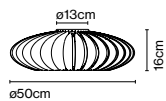

Maranga C

Code A644-012   Finish ● White (RAL 9003) *

Materials

Shade: Polycarbonate, chromed
metal cover

Diffuser: Transparent polycarbonate

Product type: Ceiling

Light source: 3x E27 LED Standard 8W

Weight: Net 2,2 kg – Gross 3,8 kg

Package: 60 x 60 x 24 cm – 3,8 kg Vol – 0,09 m³

CE

ERC

UK
PA

Wire installation: Hardwired