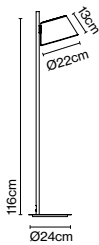

Tam Tam P

Code
Stem
A633-142 39 ● Black semi-matt (RAL 9011)

Shades
A633-130 39 ● Black semi-matt (RAL 9011)
A633-130 35 ● Off-white semi-matt (RAL 1013)
A633-130 37 ● Sand semi-matt (RAL 7032)
A633-130 38 ● Silver grey semi-matt (RAL 7001)
A633-130 42 ● Olive yellow semi-matt (RAL 1020)
A633-130 46 ● Orange semi-matt (RAL 2000)
A633-130 47 ● Brown grey semi-matt (RAL 7013)

Materials
Shade: Aluminium
Diffuser: Opalescent methacrylate
Structure: Metal

Product type: Floor
Light source: E27 LED Standard 8W
Weight: Net 3 kg – Gross 5,4 kg
Package: 128 x 8 x 8 cm – 1,5 kg Vol – 0,008 m³
33 x 33 x 3 cm – 3 kg Vol – 0,003 m³
24 x 24 x 16 cm – 0,85 kg Vol – 0,009 m³