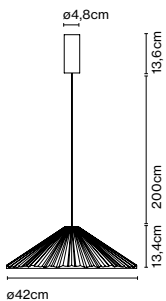

Pu-erh 42

Code	Finish
A684-024	● Burgundy - Gold *
A684-022	● Pink - Gold *
A684-020	● Blue - Gold *
A684-018	● Black - White *

Materials
Diffuser: Ceramic with the inner part in white or gold enamel

Dimmable: Yes
Integrated dimmer: No
Dimming protocols: Phase cut (Triac)

Product type: Pendant
Light source: LED SMD 700mA 8,2W 2700K CRI90 913lm
Luminaire: 220 - 240 VAC TRIAC 9,18W 269lm
Weight: Net 3,2 kg – Gross 3,7 kg
Package: 51 x 51 x 23 cm – 3,7 kg Vol – 0,07 m³
LED included

Dimmable

CE

ERC