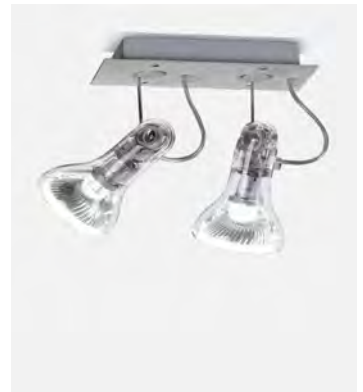

Base Atlas 2

Code A34-026   Finish
○ White *

Materials
Structure: White Polyamide

Product type: Accessory
Weight: Net 0,45 kg – Gross 0,66 kg
Package: 50 x 17 x 7 cm - 0,66 kg – VOL - 0,006 m³

Canopy color: White