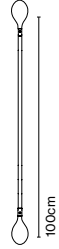

Code
Union 100
A718-036-39

1 unit included

● Black