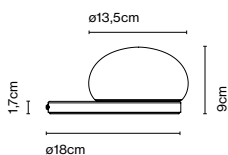

Bolita

Code   Finish
A695-001   ● White (RAL 9011)
A695-002   ● Umbra grey (RAL 7022) *

Materials   Dimmable: No
Base: Steel
Diffuser: Opal blown glass

Product type: Table
Light source: LED SMD 24Vdc 6,5W 2700K CRI90 579lm
Luminaire: 100 - 240 VAC 7,2W 157lm
Weight: Net 0,39 kg – Gross 1,22 kg
Package: 22 x 19 x 13 cm – 1,22 kg Vol – 0,005 m³ (1u)
              39 x 17 x 45 cm – 5,4 kg Vol – 0,03 m³ (4u)
Product note: Multiple order of 4 units
LED included

Cable length: 1,5 m
Wire installation: Plug-in
Color cord: Black
Switch location: Base