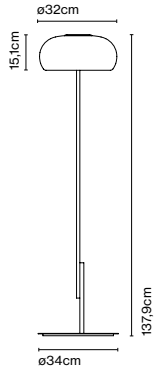

Vetra P

Code	Finish
A689-008	● White *
A689-009	● Black *

Materials
Base: Iron
Stem: Iron
Shade: Blown glass
Dissipater: Aluminium

Dimmable: Yes
Integrated dimmer: Yes
3 positions sensor dimmer.

Product type: Floor
Light source: LED SMD 700mA 8,2W 2700K CRI90 913lm
Luminaire: 100 - 240 VAC 10,85W 348lm
Weight: Net 7,9 kg – Gross 10 kg
Package: 43 x 43 x 28 cm – 3 kg Vol – 0,051 m³
140 x 25 x 25 cm – 4 kg Vol – 0,09 m³
36 x 36 x 5 cm – 3 kg Vol – 0,01 m³
LED included

Dimmer