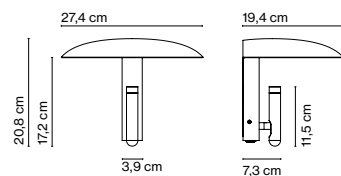

Konoha NEW

Code	Finish
A716-001-39-27K	● Matt black (RAL 9005)
A716-001-35-27K	● White chalk (RAL 085 80 10)
A716-001-41-27K	● Terracotta (RAL 050 50 40)
A716-001-45-27K	● Moss grey (RAL 7003)

Materials: Steel
Structure: Steel
Tube: Aluminium
Dimmable: No

Product type: Wall
Light source: LED SMD 700mA 2,1W 2700K CRI90 199,4lm
Luminaire: 100 - 240 VAC 3,2W 137lm
Weight: Net 1,14 kg – Gross 1,9 kg
Package: 35 x 33,4 x 22,8 cm – 1,9 kg Vol – 0,03 m³
Product notes: The ON/OFF switch is located at the base of the structure
LED included

Wire installation: Hardwired