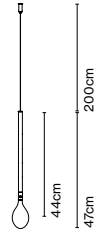

Individual hook Fris

Code
Hook 47 x1
A718-028-39

1 unit included

Finish

● Black