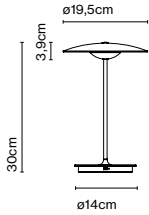

Ginger 20 M

Code	Finish
A662-560	● Oak - White
A662-561	● Wenge - White
A662-562	● Brushed brass - Brushed brass
A662-563	● Brushed brass - White

Materials
Diffuser and base: Pressed wood or brushed aluminium
Dissipater: Aluminium
Stem: Aluminium

Integrated dimmer: Yes
Dimmer type: 3 positions dimmer

Product type: Table / Portable
Light source: LED SMD 1A 3,5W 2700K CRI90 395lm
Luminaire: in 5 Vdc 1,5A 290lm
Weight: Net 0,8 kg – Gross 1 kg
Package: 40 x 21 x 17 cm – 1 kg Vol – 0,01 m³ (1u)
39 x 22 x 41 cm – 2,4 kg Vol – 0,04 m³ (2u)
Product notes: Multiple order of 2 units
Charging cable included (USB to USB-C). Power adapter not included.