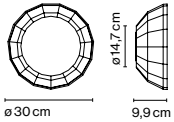

Scotch Club A 30

Code	Finish
A656-025	● White - White *
A656-026	● White - Gold *
A656-027	● Blue - White *
A656-028	● Blue - Gold *
A656-029	● Terracotta - White *
A656-030	● Terracotta - Gold *
A656-031	● Black - White *
A656-032	● Black - Gold *

Materials

Shade: Ceramic with the inner part in brilliant white enamel or gold

Product type: Wall

Light source: 2x G9 LED 2,2W

Weight: Net 1,6 kg – Gross 2,4 kg

Package: 36 x 36 x 29 cm – 2,4 kg Vol – 0,037 m³

Wire installation: Hardwired