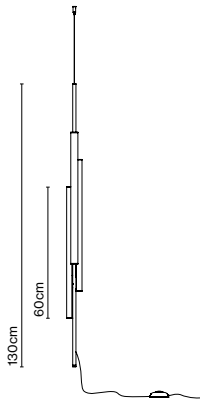

Ambrosia V 130 Plug-in NEW

Code	Finish	CCT
A704-147-15-22K	● Matt Gold	22K
A704-147-15-27K	● Matt Gold	27K
A704-147-15-30K	● Matt Gold	30K
A704-147-16-22K	● Black	22K
A704-147-16-27K	● Black	27K
A704-147-16-30K	● Black	30K

Materials: Aluminium
Structure: Aluminium
Diffuser: Methacrylate

Dimmable: Yes
Integrated dimmer: Yes
Dimmer type: Progressive from 0 to 100

Product type: Pendant

Light source Ambrosia 22K: LED SMD 24Vdc 28,8W 2200K CRI90 3174lm
Luminaire Ambrosia 22K: 100 - 240 VAC 33,8W 3009lm

Light source Ambrosia 27K: LED SMD 24Vdc 28,8W 2700K CRI90 3267lm
Luminaire Ambrosia 27K: 100 - 240 VAC 33,8W 3021lm

Light source Ambrosia 30K: LED SMD 24Vdc 28,8W 3000K CRI90 3324lm
Luminaire Ambrosia 30K: 100 - 240 VAC 33,8W 3078lm

Weight: Net 1,4 kg – Gross 2,1 kg

Package: 13 x 13 x 136 cm - 2,1 kg – VOL - 0,02 m³

LED included

Dimmable