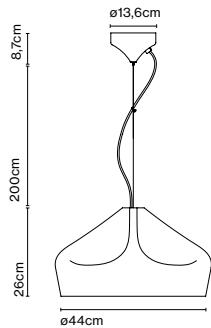

Pleat Box 47 LED

Code	Finish
A636-407-3535-27K	● White - White
A636-407-3549-27K	● White - Gold
A636-407-3835-27K	● Grey - White
A636-407-3849-27K	● Grey - Gold *
A636-407-4135-27K	● Terracotta - White
A636-407-4149-27K	● Terracotta - Gold *
A636-407-3935-27K	● Black - White *
A636-407-3949-27K	● Black - Gold
A636-407-4735-27K	● Brown - White *
A636-407-4749-27K	● Brown - Gold *
A636-407-4235-27K	● Ocher - White
A636-407-4535-27K	● Dark Green - White
A636-407-4549-27K	● Dark Green - Gold

Materials
Shade: Ceramic with the inner part in brilliant white enamel or gold
Canopy: Ceramic
Cord: Fabric

Dimmable: Yes
Integrated dimmer: No
Dimming protocols: Phase cut (Triac)

Product type: Pendant
Light source: LED SMD 700mA 16,28W 2700K CRI90 1873lm
Luminaire: 180 - 295 VAC TRIAC 19,71W 625lm
Weight: Net 4,6 kg – Gross 6 kg
Package: 57 x 57 x 36 cm – 6 kg Vol – 0,1 m³
LED included

Cable length: 2 m
Wire installation: Hardwired
Color cord: Black
Canopy color: Same color as chosen shade
Product notes: DALI available upon request