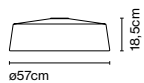

Soho C 57 LED

Code	Finish
A631-106	● White *
A631-107	● Stone grey *
A631-108	● Black *

Materials
Shade: Rotary moulded polyethylene
Diffuser: Methacrylate opal

Dimmable: Yes
Integrated dimmer: No
Dimming protocols: DALI / DSI

Product type: Ceiling
Light source: LED SMD 700mA 28,7W 2700K CRI80 3446lm
Luminaire: 220 - 240 VAC DALI 33,5W 2086lm
Weight: Net 6,3 kg – Gross 7,7 kg
Package: 60 x 60 x 21 cm – 7,7 kg Vol – 0,08 m³
Product notes: 3000K available upon request
LED included

Wire installation: Hardwired