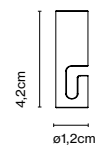

Hook Accessory

Code	Finish
A693-007	● Black

Materials
Structure: Painted iron

Product type: Accessory
Weight: Net 0,01 kg – Gross 0,01 kg
Package: 2 x 2 x 5 cm - 0,01 kg – VOL - 0,002 m³