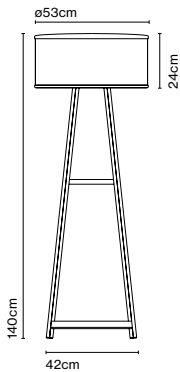

Cala 140 IP65

Code A645-003   Finish ● Iroko - Brown

Materials
Shade: Polyethylene, Textilene
Structure: Iroko wood

Product type: Floor
Light source: 2x E27 LED Standard 8W
Weight: Net 10,6 kg – Gross 10,3 kg
Package: 56 x 56 x 29 cm - 5,2 kg – VOL - 0,091 m³
47 x 12 x 126 cm - 6 kg – VOL - 0,071 m³