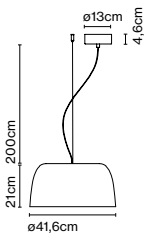

Djembé 42.21

Code	Finish	Dimming	Class
A681-244	White (RAL 1013)	Triac	II
A681-245	Grey (RAL 7022)	Triac	II
A681-246	Red (RAL 3011)	Triac	II
A681-247	Sky Blue (PANTONE 7542C)	Triac	II
A681-248	White (RAL 1013)	DALI	I
A681-249	Grey (RAL 7022)	DALI	I
A681-250	Red (RAL 3011)	DALI	I
A681-251	Sky Blue (PANTONE 7542C)	DALI	I

Materials
Shade: Bi-injected rotary moulded polyethylene (stone texture on the outer part and smooth satin white on the inner part of the fixture)
Diffuser: Aluminium

Dimmable: Yes
Integrated dimmer: No
Dimming protocols: Phase cut (Triac)
DALI
Casambi

Product type: Pendant
Light source: LED SMD 700mA 16,28W 2700K CRI90 1873lm
Luminaire: 180 - 295 VAC TRIAC 19,71W 955lm
220 - 240 VAC DALI 20,32W 955lm
Weight: Net 3 kg – Gross 4,4 kg
Package: 44 x 44 x 32 cm – 4,4 kg Vol – 0,06 m³
LED included

Dimmable

Cable length: 2 m
Wire installation: Hardwired
Color cord: Black
Canopy color: Black