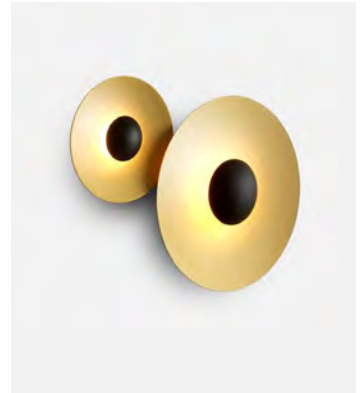

Accessory C2 32/42

Code	Finish
Structure A662-422	● Black
Shades 32	
A662-432	● Oak - White
A662-433	● Wenge - White
A662-434	● Oak - Oak
A662-435	● Wenge - Wenge
A662-436	● Brushed brass - Brushed brass
A662-437	● Black - White
A662-574-36-27K	● Mauve (RAL 010 70 10)
A662-574-37-27K	● Sand (RAL 050 85 10)
A662-574-38-27K	● Stone Grey (RAL 000 65 00)
Shades 42	
A662-438	● Oak - White
A662-439	● Wenge - White
A662-440	● Oak - Oak
A662-441	● Wenge - Wenge
A662-442	● Brushed brass - Brushed brass
A662-443	● Black - White
A662-575-36-27K	● Mauve (RAL 010 70 10)
A662-575-37-27K	● Sand (RAL 050 85 10)
A662-575-38-27K	● Stone Grey (RAL 000 65 00)

Materials
Canopy: Metal

Dimmable: Yes
Integrated dimmer: No
Dimming protocols: Phase cut (Triac)

Product type: Wall / Ceiling
Light source: LED SMD 700mA 24,5W 2700K CRI90 2786lm
Luminaire: 180 - 295 VAC TRIAC 29W 1048lm
Weight: Net 7,8 kg – Gross 9 kg
Package: 57 x 53 x 17 cm – 3 kg Vol – 0,051 m³
57 x 53 x 17 cm – 3,5 kg Vol – 0,051 m³
62 x 20 x 9 cm – 2,5 kg Vol – 0,01 m³
Product notes: Accessory to combine Ginger models 32 C and 42 C for a single junction box.

Canopy color: Black
Wire installation: Hardwired

Accessory C2 42/60

Code	Finish
Structure A662-423	● Black
Shades 42	
A662-438	● Oak - White
A662-439	● Wenge - White
A662-440	● Oak - Oak
A662-441	● Wenge - Wenge
A662-442	● Brushed brass - Brushed brass
A662-443	● Black - White
A662-575-36-27K	● Mauve (RAL 010 70 10)
A662-575-37-27K	● Sand (RAL 050 85 10)
A662-575-38-27K	● Stone Grey (RAL 000 65 00)
Shades 60	
A662-154	● Oak - White
A662-155	● Wenge - White
A662-156	● Oak - Oak
A662-157	● Wenge - Wenge
A662-386	● Brushed brass - Brushed brass
A662-387	● Black - White
A662-572-36-27K	● Mauve (RAL 010 70 10)
A662-572-37-27K	● Sand (RAL 050 85 10)
A662-572-38-27K	● Stone Grey (RAL 000 65 00)

Materials
Canopy: Metal

Dimmable: Yes
Integrated dimmer: No
Dimming protocols: Phase cut (Triac)