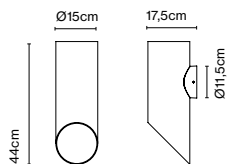

## Elipse A

Code  
A707-003-47  
A707-003-38

Finish  
● Brown (RAL 8019)  
● Graphite Grey (RAL 7024)

Materials  
Body: Aluminium

Dimmable: Yes  
Integrated dimmer: No

Product type: Wall  
Light source: LED COB 230VAC 10W(x2) 2700K CRI90 1426lm  
Luminaire: 230 VAC TRIAC 20,56W 483lm  
Weight: Net 2,4 kg – Gross 2,8 kg  
Package: 21,5 x 23 x 52 cm – 2,8 kg Vol – 0,026 m<sup>3</sup>  
LED included