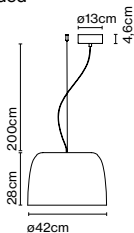

Weight: Net 3 kg – Gross 4,4 kg

Package: 44 x 44 x 32 cm – 4,4 kg Vol – 0,06 m<sup>3</sup>

LED included

Dimmable

CE

ERC

UK  
CA

Cable length: 2 m