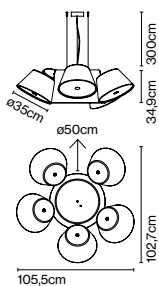

Tam Tam 5

Code	Finish
Central shade	
A633-137 39	● Black semi-matt (RAL 9011)
A633-137 35	● Off-White semi-matt (RAL 1013)
A633-137 48	● Blue grey semi-matt (RAL 7031)
A633-137 43	● Khaki semi-matt (RAL 7008)
Satellite shade	
A633-135 39	● Black semi-matt (RAL 9011)
A633-135 35	● Off-white semi-matt (RAL 1013)
A633-135 37	● Sand semi-matt (RAL 7032)
A633-135 38	● Silver grey semi-matt (RAL 7001)
A633-135 42	● Olive yellow semi-matt (RAL 1020)
A633-135 46	● Orange semi-matt (RAL 2000)
A633-135 47	● Brown grey semi-matt (RAL 7013)

Materials
Shade: Aluminium
Diffuser: Opalescent methacrylate

Product type: Pendant
Light source: 13x E27 LED Standard 8W
Weight: Net 10,8 kg – Gross 17 kg
Package: 59 x 59 x 38 cm – 6 kg Vol – 0,13 m³
(5x) 42 x 42 x 27 cm – 2,2 kg Vol – 0,05 m³