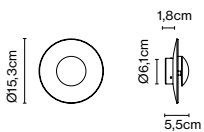

Ginger 15C IP65

Code
A662-549-31
A662-549-39

Finish
● Rust Brown
● Black - White (RAL 9005-9010)

Materials
Diffuser: Aluminium
Dissipater: Aluminium
Structure: Stainless steel

Dimmable: Yes
Integrated dimmer: No
Dimming protocols: It depends on the purchased power supply.
Phase cut (Triac)
DALI

Product type: Wall / Ceiling
Light source: LED SMD 24Vdc 5W 2700K CRI90 495lm
Luminaire: (Power supply not included) 67lm - Black-White
(Power supply not included) 27lm - Rust brown
Weight: Net 0,4 kg – Gross 0,5 kg
Package: 24 x 21 x 10 cm – 0,5 kg Vol – 0,01 m³
Product notes: 24V remote power supply to be ordered separately.
LED included

Dimmable

CE

ERC

UK
CA

IP65