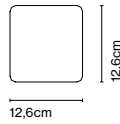

Materials
Structure: Injected aluminium
Lids: Metal, wood, stone-like

Product type: Accessory