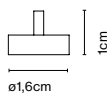

Magnet accessory

Code	Finish
A680-008	● Inox

Materials
Structure: Neodymium magnet

Product type: Accessory
Weight: Net 0,01 kg – Gross 0,02 kg
Package: 12 x 17,5 x 1 cm - 0,02 kg – VOL - 0,001 m³