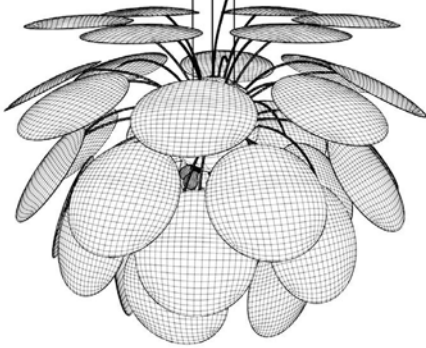

Plan your projects in our Professional Area

Photometric Data

Press Releases

Banners

2D Models

3D Models

HR Images

Videos

Ø10cm