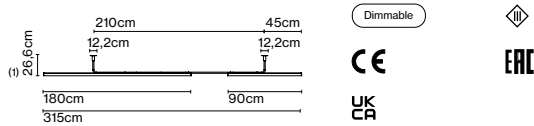

Ambrosia 315

Code	Finish	CCT
A704-004-15-22K	● Matt Gold	22K
A704-004-15-27K	● Matt Gold	27K
A704-004-15-30K	● Matt Gold	30K
A704-004-16-22K	● Black	22K
A704-004-16-27K	● Black	27K
A704-004-16-30K	● Black	30K

Materials
Structure: Aluminium
Diffuser: Methacrylate
Canopy: Aluminium / Steel

Dimmable: Yes
Integrated dimmer: No
Dimming protocols: It depends on the purchased power supply.

Product type: Pendant / Ceiling
Light source Ambrosia 22K: LED SMD 24Vdc 43,2W 2200K CRI90 4761lm
Luminaire Ambrosia 22K: (Power supply not included) 4220lm

Light source Ambrosia 27K: LED SMD 24Vdc 43,2W 2700K CRI90 4563lm
Luminaire Ambrosia 27K: (Power supply not included) 4235lm

Light source Ambrosia 30K: LED SMD 24Vdc 43,2W 3000K CRI90 5076lm
Luminaire Ambrosia 30K: (Power supply not included) 4314lm

Weight: Net 5,1 kg – Gross 5,9 kg
Package: 29 x 10 x 225 cm - 3,5 kg – VOL - 0,065 m³
8 x 8 x 98 cm - 0,8 kg – VOL - 0,006 m³
8 x 8 x 188 cm - 1,6 kg – VOL - 0,01 m³

Product notes: 24V remote power supply to be ordered separately.
LED included

(1) The height can be increased by means of the 40 or 60 cm poles (max. 3 units per each side). They can be combined.

Wire installation: Hardwired / Recessed