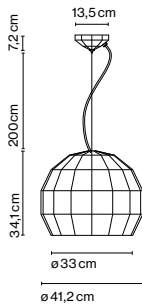

Package: 59 x 60 x 59 cm – 8,2 kg Vol – 0,2 m<sup>3</sup>

Cable length: 2 m  
 Wire installation: Hardwired  
 Color cord: White whenever the inner or the outer part of the lamp is white. If not, it is black.  
 Canopy color: Same color as chosen shade