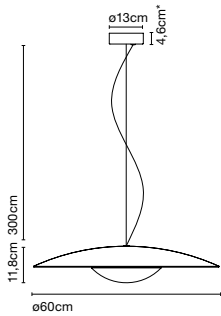

Ginger 60

Code	Finish	Dimming	Class
A662-742-2035-27K	🌰 Oak - White	Triac	II
A662-742-2135-27K	🌰 Wenge - White	Triac	II
A662-747-2035-27K	🌰 Oak - White	DALI	I
A662-747-2135-27K	🌰 Wenge - White	DALI	I
A662-744-2035-27K	🌰 Oak - White	1-10V	I
A662-744-2135-27K	🌰 Wenge - White	1-10V	I
A662-743-1515-27K	🟡 Brushed brass - Brushed brass	Triac	II
A662-743-1535-27K	🟡 Brushed brass - White	Triac	II
A662-743-3935-27K	⬛ Black - White	Triac	II
A662-748-1515-27K	🟡 Brushed brass - Brushed brass	DALI	I
A662-748-1535-27K	🟡 Brushed brass - White	DALI	I
A662-748-3935-27K	⬛ Black - White	DALI	I

Materials
Diffuser: Pressed wood or brushed aluminium
Dissipater: Aluminium

Dimmable: Yes
Integrated dimmer: No
Dimming protocols: Phase cut (Triac)
DALI, Casambi
1-10V

Product type: Pendant
Light source: LED SMD 700mA 22,4W 2700K CRI90 2933lm
Luminaire: 180 - 295 VAC TRIAC 26,09W 1165lm
220 - 240 VAC DALI 26,37W 1165lm
220 - 240 VAC 1-10V 27,15W 1165lm
Weight: Net 3,5 kg – Gross 6,2 kg
Package: 72 x 72 x 28 cm – 6,2 kg Vol – 0,1 m³
LED included

Dimmable

CE

ERC

UK
CA

* 6,5cm (DALI)

Cable length: 3 m
Wire installation: Hardwired
Color cord: Black
Canopy color: Black

Product notes: Casambi available upon request