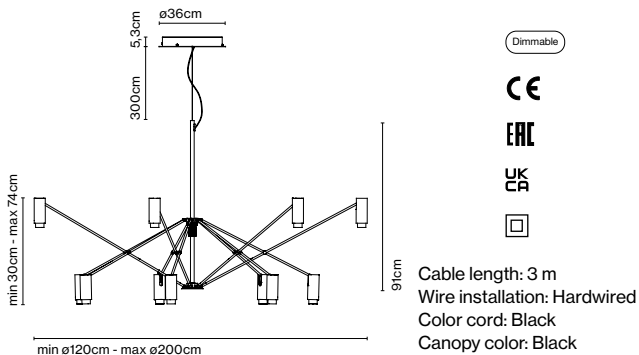

The W

Code	Finish	Dimming
A705-001-3949-27K	● Black - Gold	Triac
A705-001-3937-27K	● Black - Ivory (RAL 1015)	Triac
A705-001-3941-27K	● Black - Terracotta (RAL 8023)	Triac
A705-002-3949-27K	● Black - Gold	DALI
A705-002-3937-27K	● Black - Ivory (RAL 1015)	DALI
A705-002-3941-27K	● Black - Terracotta (RAL 8023)	DALI

Materials	Dimmable: Yes
Structure: Aluminium	Integrated dimmer: No
Diffusers: Aluminium, Polycarbonate	Dimming protocols: Phase cut (Triac)
	DALI
	Casambi

Product type: Pendant
Light source: LED SMD 48V 102W 2700K CRI90 9660lm
Luminaire: 220 - 240 VAC TRIAC 110W 6405lm
100 - 240 VAC DALI 110W 6405lm
Weight: Net 13,3 kg – Gross 15,4 kg
Package: 21 x 21 x 112 cm – 4,3 kg Vol – 0,05 m³
26 x 20 x 51 cm – 7,3 kg Vol – 0,03 m³
42 x 42 x 8 cm – 3,8 kg Vol – 0,01 m³

LED included