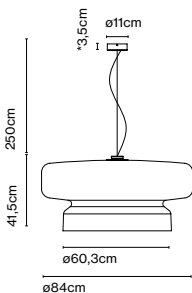

Bohemia 84

Code	Finish	Dimming	Class
A698-001	● Green	Triac	II
A698-002	● Violet *	Triac	II
A698-003	● Amber	Triac	II
A698-004	● Green	DALI	I
A698-005	● Violet *	DALI	I
A698-006	● Amber	DALI	I

Materials
Shade: Rotomoulded polycarbonate
Diffuser: Opal methacrylate

Dimmable: Yes
Integrated dimmer: No
Dimming protocols: Phase cut (Triac)
DALI
Casambi

Product type: Pendant
Light source: LED SMD 700mA 22,4W 2700K CRI90 2933lm
Luminaire: 180 - 295 VAC TRIAC 26W 1619lm
220 - 240 VAC DALI 26,37W 1619lm
Weight: Net 12,7 kg – Gross 20 kg
Package: 93 x 93 x 53 cm – 20 kg Vol – 0,5 m³
LED included

Dimmable

Cable length: 2,5 m
Wire installation: Hardwired
Color cord: Black
Canopy color: Black