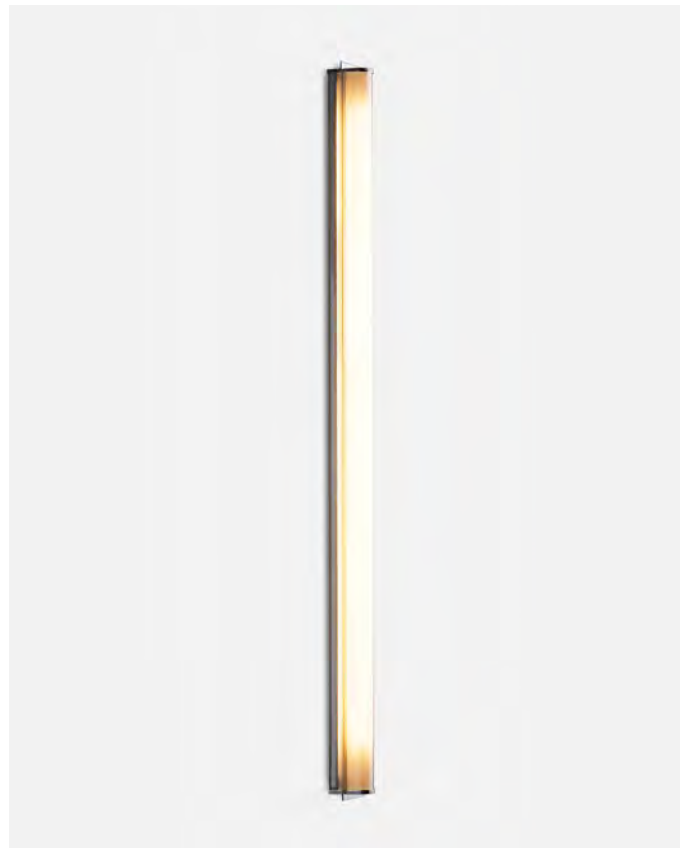

CE

ERC

UK  
CA

IP44

Wire installation: Hardwired

Maranga is the name of an imaginary fruit: exquisite, tempting, succulent. It reinterprets Scandinavian style in the essentiality of its shape and its rational use of lighting to generate a warm, comfortable atmosphere.