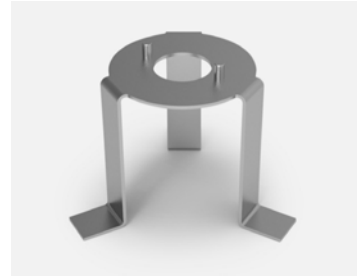

Ground fixation plate

Code   Finish
A662-556   ● Stainless steel

Materials
Structure: Stainless steel 316 L

Product type: Accessory
Weight: Net 0,3 kg – Gross 0,4 kg
Package: 15 x 15 x 13 cm - 0,4 kg – VOL - 0,003 m³