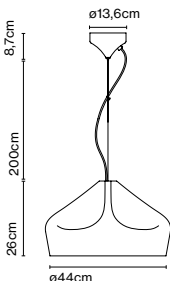

Pleat Box 47

Code	Finish
A636-406-3535	● White - White
A636-406-3549	● White - Gold
A636-406-3835	● Grey - White
A636-406-3849	● Grey - Gold *
A636-406-4135	● Terracotta - White
A636-406-4149	● Terracotta - Gold *
A636-406-3935	● Black - White *
A636-406-3949	● Black - Gold
A636-406-4735	● Brown - White *
A636-406-4749	● Brown - Gold *
A636-406-4235	● Ocher - White
A636-406-4535	● Dark Green - White
A636-406-4549	● Dark Green - Gold

Materials
Shade: Ceramic with the inner part in brilliant white enamel or gold
Canopy: Ceramic
Cord: Fabric

Product type: Pendant
Light source: E27 LED Standard 8W
Weight: Net 4,6 kg – Gross 6 kg
Package: 57 x 57 x 36 cm – 6 kg Vol – 0,1 m³