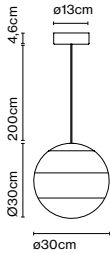

Dipping Light 30

Code	Finish
A691-280	White
A691-281	Blue
A691-282	Green
A691-283	Amber
A691-284	Pink

Materials
Diffuser: Brilliant white blown glass globe with layered paint
Cover: Polycarbonate
Canopy: Metal

Dimmable: Yes
Integrated dimmer: No
Dimming protocols: Phase cut (Triac)
Casambi
DALI

Product type: Pendant
Light source: LED SMD 700mA 8,2W 2700K CRI90 913lm
Luminaire: 220 - 240 VAC TRIAC 10,87W 379lm
Weight: Net 2,4 kg – Gross 3,6 kg
Package: 41 x 40 x 41 cm – 3,6 kg Vol – 0,07 m³
LED included

Dimmable

CE

ERC

UK
CA