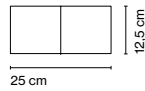

Base Atlas 2

Code A34-026   Finish
○ White *

Materials
Structure: White Polyamide

Product type: Accessory
Weight: Net 0,45 kg – Gross 0,66 kg
Package: 50 x 17 x 7 cm - 0,66 kg – VOL - 0,006 m³

Canopy color: White