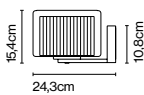

Mercer A

Code	Finish
A89-050	● Natural cotton ribbon
A89-076	● Pearl white

Materials
Shade: Textile
Structure: Blown glass
Wall bracket: Chromed iron

Product type: Wall
Light source: E14 LED 5W
Weight: Net 1,35 kg – Gross 2 kg
Package: 33 x 33 x 28 cm – 2 kg Vol – 0,03 m³