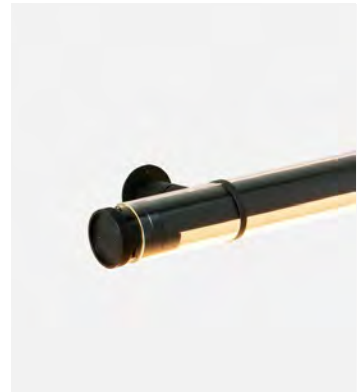

Support Fris A 16 x2

Code A718-040-39   Finish ● Black

Materials
Structure: Metal

Product type: Accessory
Product notes: Accessory used to hold the luminaire.