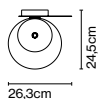

Tam Tam A

Code Finish
Base 1
A633-140 35 ● Off-white semi-matt (RAL 1013)

Shade
A633-130 39 ● Black semi-matt (RAL 9011)
A633-130 35 ● Off-white semi-matt (RAL 1013)
A633-130 37 ● Sand semi-matt (RAL 7032)
A633-130 38 ● Silver grey semi-matt (RAL 7001)
A633-130 42 ● Olive yellow semi-matt (RAL 1020)
A633-130 46 ● Orange semi-matt (RAL 2000)
A633-130 47 ● Brown grey semi-matt (RAL 7013)

Materials
Shade: Aluminium
Diffuser: Opalescent methacrylate
Plate: Metal

Product type: Wall
Light source: E27 LED Standard 8W
Weight: Net 1,2 kg – Gross 2 kg
Package: 31 x 31 x 13 cm – 1,3 kg Vol – 0,012 m³
24 x 24 x 17 cm – 0,7 kg Vol – 0,009 m³