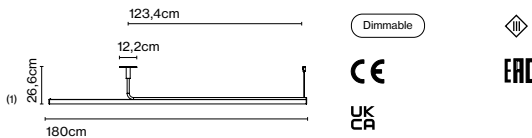

Ambrosia 180

Code	Finish	CCT
A704-002-15-22K	● Matt Gold	22K
A704-002-15-27K	● Matt Gold	27K
A704-002-15-30K	● Matt Gold	30K
A704-002-16-22K	● Black	22K
A704-002-16-27K	● Black	27K
A704-002-16-30K	● Black	30K

Materials
Structure: Aluminium
Diffuser: Methacrylate
Canopy: Aluminium / Steel

Dimmable: Yes
Integrated dimmer: No
Dimming protocols: It depends on the purchased power supply.

Product type: Pendant / Ceiling
Light source Ambrosia 22K: LED SMD 24Vdc 28,8W 2200K CRI90 3174lm
Luminaire Ambrosia 22K: (Power supply not included) 2823lm

Light source Ambrosia 27K: LED SMD 24Vdc 28,8W 2700K CRI90 3042lm
Luminaire Ambrosia 27K: (Power supply not included) 2833lm

Light source Ambrosia 30K: LED SMD 24Vdc 28,8W 3000K CRI90 3384lm
Luminaire Ambrosia 30K: (Power supply not included) 2886lm

Weight: 3,1 kg – Gross 3,6 kg
Package: 29 x 10 x 135 cm - 2 kg – VOL - 0,04 m³
8 x 8 x 188 cm - 1,6 kg – VOL - 0,01 m³

Product notes: 24V remote power supply to be ordered separately.
LED included