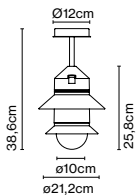

Materials

Structure: Polycarbonate
Shade: Blown pressed glass
Support: Stainless anti-oxidant
cataphoresis treatment

Product type: Ceiling

Light source: E27 LED Standard 8W

Weight: Net 1,4 kg – Gross 2,3 kg

Package: 53 x 33 x 24 cm – 2,3 kg Vol – 0,042 m³

CE

ERC

UK

IP65