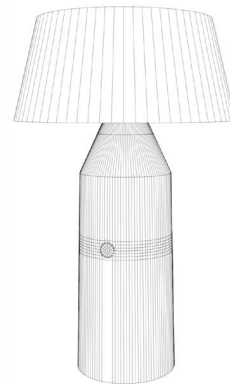

We want to offer you an exclusive service that's designed to make your work easier. By signing up at the new professional area at [marset.com](https://www.marset.com), you'll be able to download technical information, images, and videos of our products, receive our newsletter, and save your preferred products. We offer direct access and personal attention.