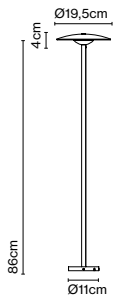

Ginger B 20/86

Code
A662-544-31
A662-544-39

Finish
● Rust Brown - White
● Black - White (RAL 9005-9010)

Materials
Diffuser: Aluminium
Structure: Aluminium

Dimmable: Yes
Integrated dimmer: No
Dimming protocols: It depends on the purchased power supply.

Product type: Bollard
Light source: LED SMD 24Vdc 5W 2700K CRI90 495lm
Luminaire: (Power supply not included) 161lm
Weight: Net 1 kg – Gross 1,6 kg
Package: 25 x 23 x 12 cm – 0,7 kg Vol – 0,007 m³
15 x 13 x 98,5 cm – 0,9 kg Vol – 0,02 m³
Product notes: 24V remote power supply to be ordered separately.
LED included

Dimmable

CE

IP65

ERC

UK
CA