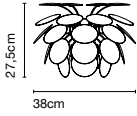

Discocó A

Code
A620-100
A620-104

Finish
● White (RAL 9003)
● Black - Gold (RAL 9004 - Gold)

Materials
Discs: ABS
Semi-sphere: Chromed metal

Product type: Wall
Light source: 2x E14 LED 5W
Weight: Net 1,2 kg – Gross 1,5 kg
Package: 59 x 19 x 15 cm - 1,5 kg – VOL - 0,02 m³