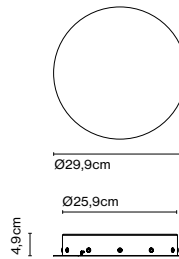

Weight: Net 3,2 kg – Gross 3,8 kg  
 Package: 42 x 42 x 8 cm - 3,8 kg – VOL - 0,01 m<sup>3</sup>  
 Product notes: Canopy for 24V luminaires.

Wire installation: Hardwired  
 Canopy color: Black - Entry points: 3