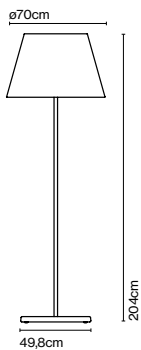

TXL 2019 205

Code
A605-060
A605-061

Finish
● Beige
● Grey*

Materials
Base: Concrete
Stem: Stainless steel
Diffuser: White acid etched glass
Shade: Textile with the inner part
always in white

Product type: Floor
Light source: 2x E27 LED Standard 8W
Weight: Net 28,8 kg – Gross 32 kg
Package: 41 x 33 x 33 cm – 2,5 kg Vol – 0,04 m³
70 x 70 x 50 cm – 4,4 kg Vol – 0,25 m³
220 x 10 x 10 cm – 3,6 kg Vol – 0,02 m³
66 x 66 x 15 cm – 21,5 kg Vol – 0,06 m³

CE
EAC
IP65

Cable length: 2,5 m
Wire installation: Plug-in
Color cord: Black