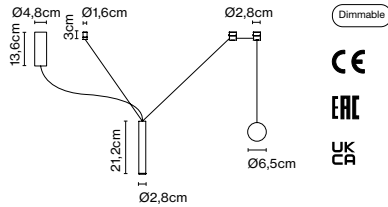

Cable length: 3 m  
 Wire installation: Hardwired  
 Color cord: Black  
 Canopy color: Black