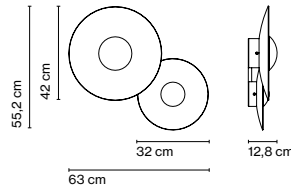

Accessory C2 32/42

Code	Finish
Structure A662-422	● Black
Shades 32	
A662-432	● Oak - White
A662-433	● Wenge - White
A662-434	● Oak - Oak
A662-435	● Wenge - Wenge
A662-436	● Brushed brass - Brushed brass
A662-437	● Black - White
A662-574-36-27K	● Mauve (RAL 010 70 10)
A662-574-37-27K	● Sand (RAL 050 85 10)
A662-574-38-27K	● Stone Grey (RAL 000 65 00)
Shades 42	
A662-438	● Oak - White
A662-439	● Wenge - White
A662-440	● Oak - Oak
A662-441	● Wenge - Wenge
A662-442	● Brushed brass - Brushed brass
A662-443	● Black - White
A662-575-36-27K	● Mauve (RAL 010 70 10)
A662-575-37-27K	● Sand (RAL 050 85 10)
A662-575-38-27K	● Stone Grey (RAL 000 65 00)

Materials
Canopy: Metal

Dimmable: Yes
Integrated dimmer: No
Dimming protocols: Phase cut (Triac)

Product type: Wall / Ceiling
Light source: LED SMD 700mA 24,5W 2700K CRI90 2786lm
Luminaire: 180 - 295 VAC TRIAC 29W 1048lm
Weight: Net 7,8 kg – Gross 9 kg
Package: 57 x 53 x 17 cm – 3 kg Vol – 0,051 m³
57 x 53 x 17 cm – 3,5 kg Vol – 0,051 m³
62 x 20 x 9 cm – 2,5 kg Vol – 0,01 m³
Product notes: Accessory to combine Ginger models 32 C and 42 C for a single junction box.

Canopy color: Black
Wire installation: Hardwired

Accessory C2 42/60

Code	Finish
Structure A662-423	● Black
Shades 42	
A662-438	● Oak - White
A662-439	● Wenge - White
A662-440	● Oak - Oak
A662-441	● Wenge - Wenge
A662-442	● Brushed brass - Brushed brass
A662-443	● Black - White
A662-575-36-27K	● Mauve (RAL 010 70 10)
A662-575-37-27K	● Sand (RAL 050 85 10)
A662-575-38-27K	● Stone Grey (RAL 000 65 00)
Shades 60	
A662-154	● Oak - White
A662-155	● Wenge - White
A662-156	● Oak - Oak
A662-157	● Wenge - Wenge
A662-386	● Brushed brass - Brushed brass
A662-387	● Black - White
A662-572-36-27K	● Mauve (RAL 010 70 10)
A662-572-37-27K	● Sand (RAL 050 85 10)
A662-572-38-27K	● Stone Grey (RAL 000 65 00)

Materials
Canopy: Metal

Dimmable: Yes
Integrated dimmer: No
Dimming protocols: Phase cut (Triac)