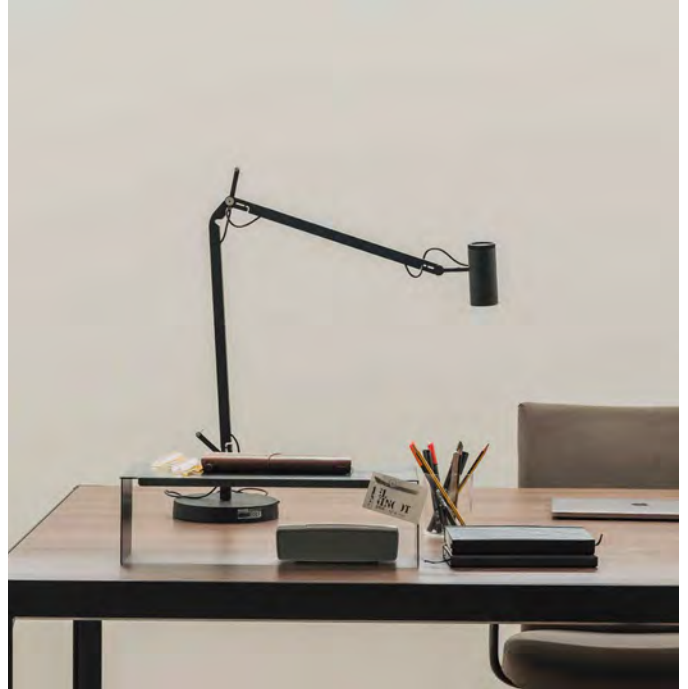

Polo, Joan Gaspar

The fluidity of its movements and its integrated LED technology makes the Polo a light source with a great precision and versatility.

The Polo comes with a diffuser made from injected aluminium and a rotary switch located in the upper part.