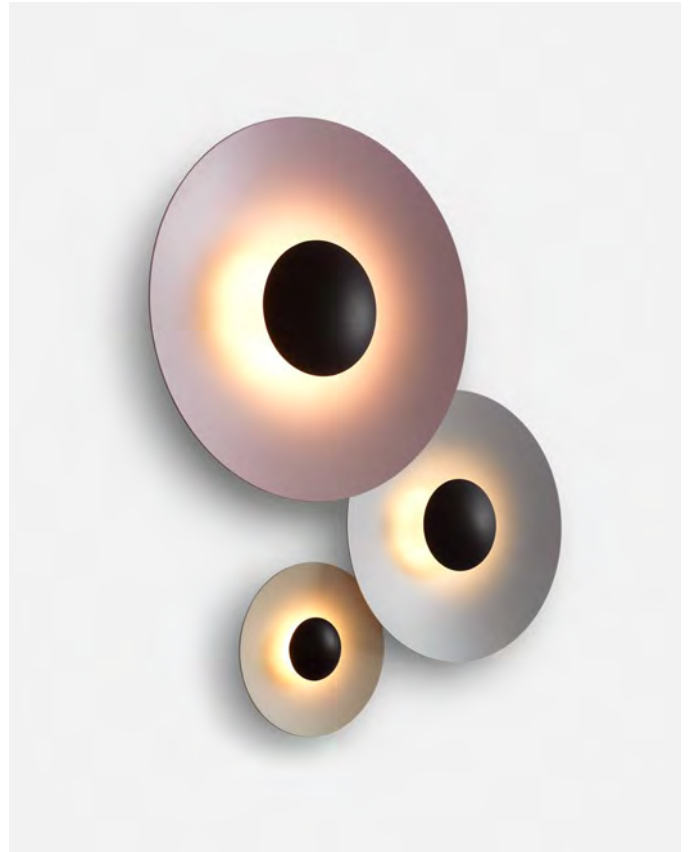

Accessory C3 20/32/42

Code	Finish
Structure	
A662-424	● Black
Shades 20	
A662-426	○ Oak - White
A662-427	○ Wenge - White
A662-428	○ Oak - Oak
A662-429	○ Wenge - Wenge
A662-430	○ Brushed brass - Brushed brass
A662-431	○ Black - White
A662-573-36-27K	○ Mauve (RAL 010 70 10)
A662-573-37-27K	○ Sand (RAL 050 85 10)
A662-573-38-27K	○ Stone Grey (RAL 000 65 00)

Shades 32	
A662-432	○ Oak - White
A662-433	○ Wenge - White
A662-434	○ Oak - Oak
A662-435	○ Wenge - Wenge
A662-436	○ Brushed brass - Brushed brass
A662-437	○ Black - White
A662-574-36-27K	○ Mauve (RAL 010 70 10)
A662-574-37-27K	○ Sand (RAL 050 85 10)
A662-574-38-27K	○ Stone Grey (RAL 000 65 00)

Shades 42	
A662-438	○ Oak - White
A662-439	○ Wenge - White
A662-440	○ Oak - Oak
A662-441	○ Wenge - Wenge
A662-442	○ Brushed brass - Brushed brass
A662-443	○ Black - White
A662-575-36-27K	○ Mauve (RAL 010 70 10)
A662-575-37-27K	○ Sand (RAL 050 85 10)
A662-575-38-27K	○ Stone Grey (RAL 000 65 00)

Materials: Canopy: Metal
Dimmable: Yes
Integrated dimmer: No
Dimming protocols: Phase cut (Triac)