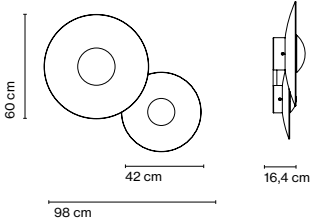

Product type: Wall / Ceiling
Light source: LED SMD 700mA 38,7W 2700K CRI90 4806lm
Luminaire: 180 - 295 VAC TRIAC 45,5W 1863lm
Weight: Net 9,1 kg – Gross 10,5 kg
Package: 72 x 72 x 28 cm – 5 kg Vol – 0,098 m³
57 x 53 x 17 cm – 3,5 kg Vol – 0,051 m³
64 x 14 x 11 cm – 2 kg Vol – 0,051 m³
Product notes: Accessory to combine Ginger models 42 C and 60 C for a single junction box.

Canopy color: Black
Wire installation: Hardwired