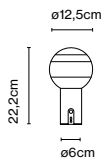

Dipping Light Portable

Code	Finish
A691-530	● White - Brushed Brass
A691-532	● Blue - Brushed Brass
A691-534	● Green - Brushed Brass
A691-536	● Amber - Brushed Brass
A691-538	● Pink - Brushed Brass

Materials
Body: Metal
Diffuser: Brilliant white blown glass globe with layered paint

Dimmable: Yes
Integrated dimmer: Yes
Dimmer type: 3 positions dimmer

Product type: Table
Light source: LED SMD 1A 3,5W 2700K CRI90 216lm
Luminaire: in 5 Vdc 1,5A 123lm
Weight: Net 1,2 kg – Gross 1,5 kg
Package: 18 x 18 x 35 cm – 1,5 kg Vol – 0,011 m³
Charging cable included (USB to USB-C). Power adapter not included.
LED included