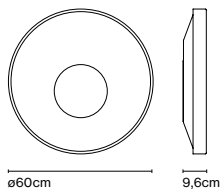

LED included

Dimmable

CE

ERC

UK  
CA

Wire installation: Hardwired

Imaginative and playful, Tam Tam is dynamic in its configuration and expressive in its colours. The extensive collection, which comes in pendant, wall and floor lamps, has harnessed colour since its inception to create volume and accentuate spaces.