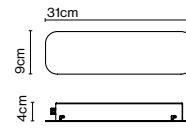

Product type: Ceiling  
 Luminaire: 220 - 240 VAC  
 Weight: Weight 0,7 kg – Gross 1 kg  
 Package: 34 x 21 x 7 cm - 1 kg - VOL - 0,01 m³

Materials  
 Structure: Metal

Dimmable

Product notes: Take into account the total power in watts and the power of the driver. The wattage of the selected lamps cannot exceed the max wattage of the canopy's driver. Therefore, you must choose your canopy/driver by the power required.