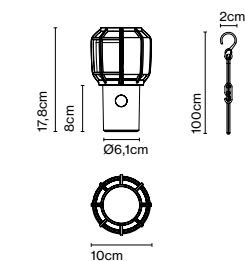

Chispa

Code	Finish
A703-001	● Black (RAL 9004)
A703-002	● Blue (RAL DESIGN 230 20 20)
A703-003	● Green (RAL 6009)
A703-004	● Orange (RAL 2010)

Materials
Base: Polycarbonate
Diffuser: Opal polyethylene
Accessory: Black cord, metal piece

Dimmable: Yes
Integrated dimmer: Yes
Dimmer type: 3 positions dimmer

Product type: Table / Portable
Light source: LED SMD 0,7A 2,7W 2700K CRI90 216lm
Luminaire: in 5 Vdc 1,5A 110lm
Weight: Net 0,5 kg – Gross 0,8 kg
Package: 14 x 14 x 28 cm – 0,8 kg Vol – 0,005 m³ (1u)
30 x 30 x 24 cm – 3,2 kg Vol – 0,02 m³ (4u)
Product notes: Multiple order of 4 units
Charging cable included (USB to USB-C). Power adapter not included.
LED included