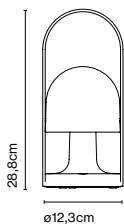

FollowMe

Code	Finish
A657-080	● White
A657-082	● Green (RAL 120 40 20)
A657-083	● Pink (RAL 050 80 20)
A657-084	● Terracotta (RAL 040 50 30)
A657-085	● Blue (RAL 190 80 10)

Materials: Diffuser: Opal Polycarbonate
Body: Polycarbonate
Handle: Plywood with natural oak varnish

Integrated dimmer: Yes
Dimmer type: 3 positions dimmer

Product type: Table / Portable
Light source: LED SMD 1A 3,5W 2700K CRI90 216lm
Luminaire: in 5 Vdc 1,5A 135lm
Weight: Net 0,7 kg – Gross 1,8 kg
Package: 35 x 24 x 36 cm – 1,8 kg Vol – 0,03 m³ (1u)
51 x 35 x 36 cm – 8 kg Vol – 0,064 m³ (6u)
Product notes: Multiple order of 6 units. Power outlet not included.
Charging cable included (USB to USB-C). Power adapter not included.
LED included