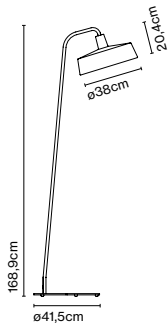

Soho 38 P LED

Code	Finish
A631-230	● White
A631-231	● Stone grey
A631-232	● Black

Materials
Shade: Rotary moulded polyethylene
Diffuser: Methacrylate opal
Structure: Metal with stainless anti-oxidant cataphoresis

Dimmable: Yes
Integrated dimmer: No
Dimming protocols: Phase cut (Triac)

Product type: Ceiling
Light source: LED SMD 700mA 8,2W 2700K CRI90 913lm
Luminaire: 220 - 240 VAC TRIAC 9,89W
Weight: Net 12 kg – Gross 14,5 kg
Package: 44 x 44 x 24 cm – 3 kg Vol – 0,05 m³
46 x 46 x 3 cm – 8,5 kg Vol – 0,006 m³
176 x 30 x 6,5 cm – 3 kg Vol – 0,03 m³
LED included

Dimmable

IP44

CE

EMC