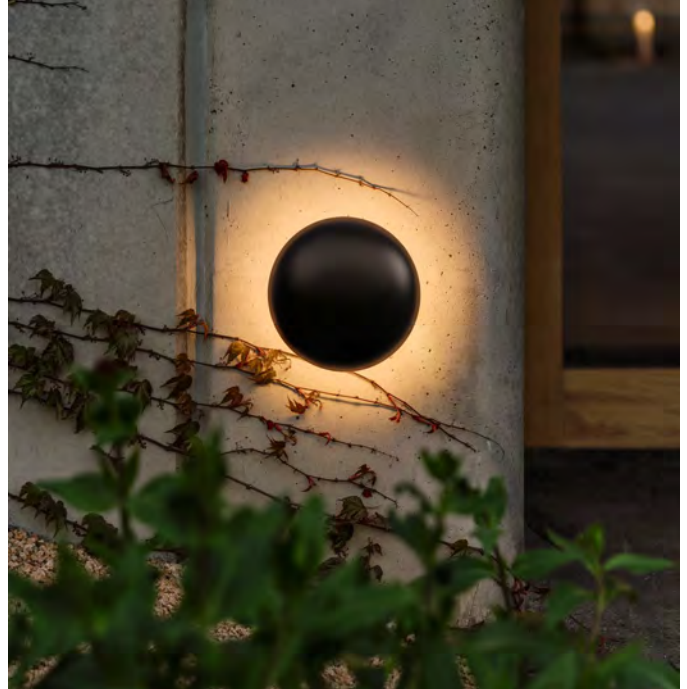

Babila, Marco Zanuso Jr.

Babila demonstrates that, when it comes to a design, the material can be as important as the shape. This outdoor wall sconce is of polished stainless steel, a circular object that produces a panoramic effect, reflecting its surroundings. It is not

designed to be an architectural element, but rather a simple and beautiful design that draws attention, whether on or off, as it allows us to catch a glimpse of the daily life occurring around it.

Babila 18

Code
A706-001
A706-003-35
A706-003-47

Finish
● Polished stainless steel
● White (RAL 9010)
● Brown (RAL 8019)

Materials
Diffuser: Polished stainless steel
AISI 316 or lacquered aluminium

Dimmable: Yes
Integrated dimmer: No
Dimming protocols: Phase cut (Triac)

Product type: Wall / Ceiling
Light source: LED COB 230 VAC 8W 2700K CRI90 571lm
Luminaire: 230 VAC TRIAC 8,47W 89lm
Weight: Net 0,8 kg – Gross 1,2 kg
Package: 29 x 30,5 x 12,5 cm - 1,2 kg – VOL - 0,01 m³
LED included

Dimmable

CE

IP65

ERC

UK
CA