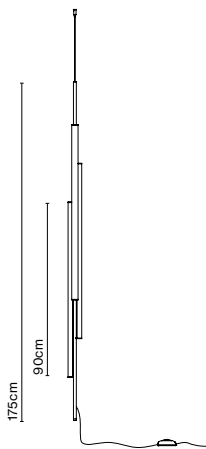

Ambrosia V 175 Plug-in NEW

Code	Finish	CCT
A704-145-15-22K	● Matt Gold	22K
A704-145-15-27K	● Matt Gold	27K
A704-145-15-30K	● Matt Gold	30K
A704-145-16-22K	● Black	22K
A704-145-16-27K	● Black	27K
A704-145-16-30K	● Black	30K

Materials: Aluminium
Structure: Aluminium
Diffuser: Methacrylate

Dimmable: Yes
Integrated dimmer: Yes
Dimmer type: Progressive from 0 to 100

Product type: Pendant

Light source Ambrosia 22K: LED SMD 24Vdc 43,2W 2200K CRI90 4761lm
Luminaire Ambrosia 22K: 100 - 240 50,5W VAC 4476lm

Light source Ambrosia 27K: LED SMD 24Vdc 43,2W 2700K CRI90 4788lm
Luminaire Ambrosia 27K: 100 - 240 50,5W VAC 4491lm

Light source Ambrosia 30K: LED SMD 24Vdc 43,2W 3000K CRI90 5016lm
Luminaire Ambrosia 30K: 100 - 240 50,5W VAC 4575lm

Weight: Net 1,6 kg – Gross 2,7 kg
Package: 13 x 13 x 184 cm – 2,7 kg – VOL - 0,03 m³
LED included