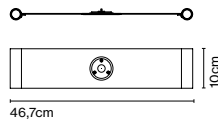

Armrest accessory + magnet

Code A680-007   Finish ● Grey

Materials
Structure: Fabric with metal counterweight

Product type: Accessory
Weight: Net 0,93 kg – Gross 1kg
Package: 16 x 9 x 15 cm - 1 kg – VOL - 0,002 m³