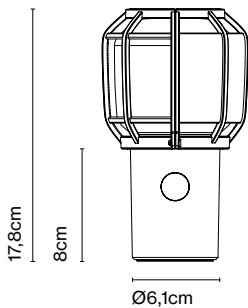

We want to offer you an exclusive service that's designed to make your work easier. By signing up at the new professional area at [marset.com](https://www.marset.com), you'll be able to download technical information, images, and videos of our products, receive our newsletter, and save your preferred products. We offer direct access and personal attention.