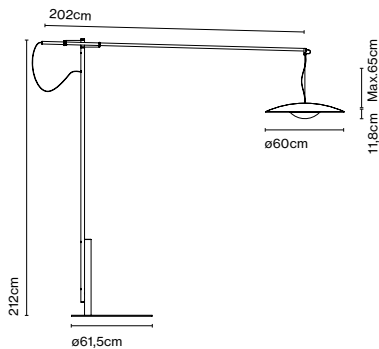

Ginger XXL 60

Code A662-072
A662-073

Finish
● Oak - White
● Wenge - White

Materials
Diffuser: Pressed wood
Dissipater: Aluminium
Stem: Metal
Arm: Carbon fiber

Integrated dimmer: Yes
Dimmer type: Foot-operated progressive in-line dimmer

Product type: Floor
Light source: LED SMD 700mA 22,4W 2700K CRI90 2933lm
Luminaire: 220 - 240 VAC 25,45W 1165lm
Weight: Net 31,5 kg – Gross 38,5 kg
Package: 72 x 72 x 28 cm – 5,5 kg Vol – 0,1 m³
215 x 22 x 11 cm – 12 kg Vol – 0,05 m³
72 x 72 x 4 cm – 21 kg Vol – 0,02 m³

Dimmer