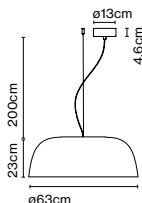

Weight: Net 5,3 kg – Gross 7,4 kg

Package: 65 x 65 x 28 cm – 7,4 kg Vol – 0,12 m<sup>3</sup>

LED included

Dimmable

CE

ERC

UK  
CA

Cable length: 2 m