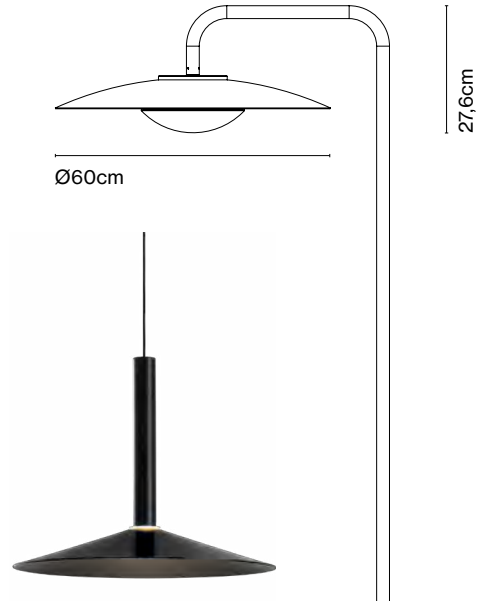

Plan your projects in our Professional Area

Photometric Data

Press Releases

Banners

2D Models

3D Models

HR Images

Videos

Ø10cm