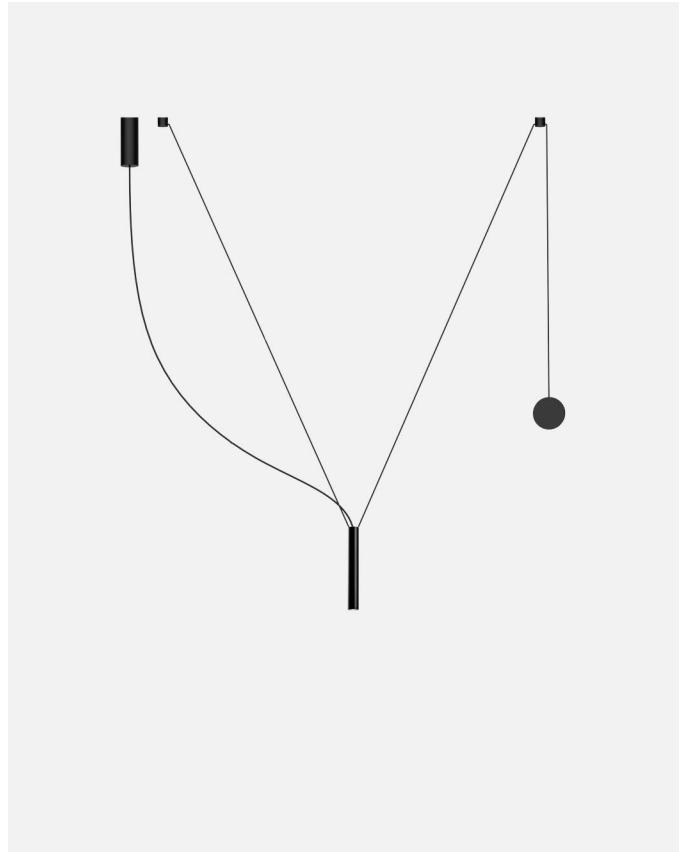

Cable length: 3 m  
 Wire installation: Hardwired  
 Color cord: Black  
 Canopy color: Black