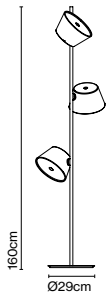

Tam Tam P3

Code Finish
Stem
A633-144 39 ● Black semi-matt (RAL 9011)

Shades
A633-130 39 ● Black semi-matt (RAL 9011)
A633-130 35 ● Off-white semi-matt (RAL 1013)
A633-130 37 ● Sand semi-matt (RAL 7032)
A633-130 38 ● Silver grey semi-matt (RAL 7001)
A633-130 42 ● Olive yellow semi-matt (RAL 1020)
A633-130 46 ● Orange semi-matt (RAL 2000)
A633-130 47 ● Brown grey semi-matt (RAL 7013)

Materials
Shade: Aluminium
Diffuser: Opalescent methacrylate
Structure: Metal

Product type: Floor
Light source: 3x E27 LED Standard 8W
Weight: Net 7 kg – Gross 10 kg
Package: 168 x 18 x 18 cm – 4 kg Vol – 0,008 m³
33 x 33 x 3 cm – 3 kg Vol – 0,003 m³
(3x) 24 x 24 x 16 cm – 1 kg Vol – 0,009 m³