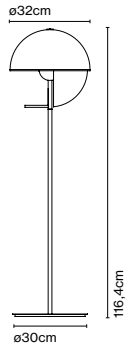

Theia P

Code
A672-003
A672-004

Finish
● White (RAL 9010)
● Black (RAL 9005)

Materials
Base: Iron
Stem: Iron
Dissipater: Aluminium
Diffuser: Spun metal
Shade: Thermoformed methacrylate

Dimmable: No
Integrated dimmer: Yes

Product type: Floor
Light source: LED SMD 700mA 8,2W 2700K CRI90 913lm
Luminaire: 100 - 240 VAC 10,85W
Weight: Net 6,8 kg – Gross 8,5 kg
Package: 37 x 37 x 23 cm – 5,8 kg Vol – 0,03 m³
120 x 17 x 12 cm – 2,7 kg Vol – 0,02 m³
LED included

Dimmer

CE

ERC