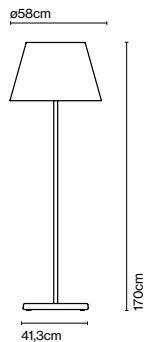

TXL 2019 170

Code Finish
A605-062 ● Beige
A605-063 ● Grey *

Materials

Base: Concrete
Stem: Stainless steel
Diffuser: White acid etched glass
Shade: Textilene with the inner part always in white

Product type: Floor

Light source: 3x E14 LED 5W
Weight: Net 21,2 kg – Gross 23,2 kg
Package: 27 x 28 x 38 cm – 2 kg Vol – 0,02 m³
60 x 60 x 45 cm – 3,6 kg Vol – 0,16 m³
180 x 10 x 10 cm – 3,10 kg Vol – 0,018 m³
58 x 58 x 15 cm – 14,5 kg Vol – 0,05 m³

CE

ERC

IP65