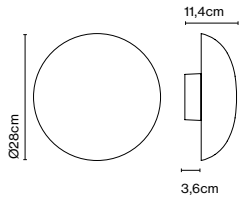

Babila 28

Code	Finish
A706-002	● Polished stainless steel
A706-004-35	● White (RAL 9010)
A706-004-47	● Brown (RAL 8019)

Materials	Dimmable: Yes
Diffuser: Polished stainless steel	Integrated dimmer: No
AISI 316 or lacquered aluminium	Dimming protocols: Phase cut (Triac)

Product type: Wall / Ceiling
Light source: LED COB 230 VAC 8W 2700K CRI90 571lm
Luminaire: 230 VAC TRIAC 8,47W 185lm
Weight: Net 1,4 kg – Gross 2,1 kg
Package: 39 x 40 x 12,5 cm - 2,1 kg – VOL - 0,02 m³
LED included

Dimmable

CE

IP65

ERC

UK
CA