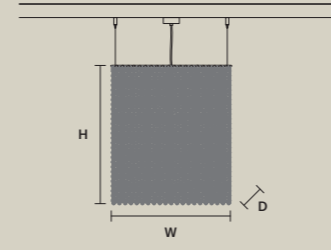

CUBO S/LONG/L

W	50 cm / 19.70"
D	25 cm / 9.80"
H	60 cm / 23.60"

STANDARD LIGHTING
12xE14x10 W MAX (NOT INCL.)