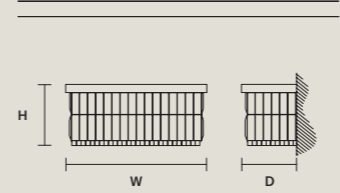

PALLADIO
A 2/30/18 RC

w	30 cm / 11.80"
D	14 cm / 5.50"
H	18 cm / 7.10"
■	3 kg / 6.60 lb

STANDARD LIGHTING
2×E12×40 W MAX (NOT INCL.)*