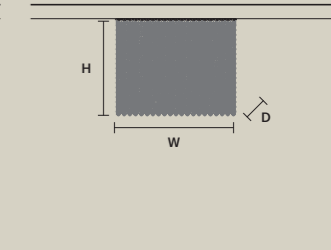

CUBO PL/LONG/B

W	50 cm / 19.70"
D	12,5 cm / 4.90"
H	40 cm / 15.70"

STANDARD LIGHTING
7xE14x10 W MAX (NOT INCL.)