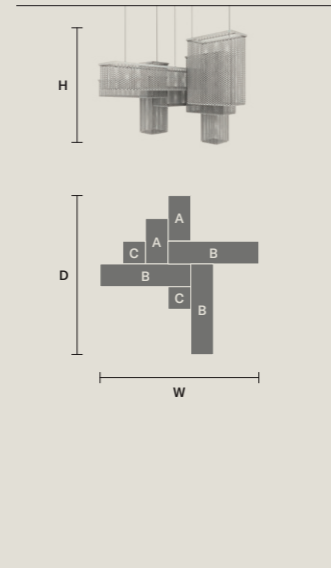

MODULES

- A 2×Cubo S/Long/L
- B 3×Cubo S/Long/P
- C 2×Cubo S/Square/Medium 80

CUBO COMBO S12 200 SQ

W	200 cm / 78.70"
D	200 cm / 78.70"
H	225 cm / 88.60"
■	157 kg / 345.40 lb

STANDARD LIGHTING
158×E12×40 W MAX (NOT INCL.)