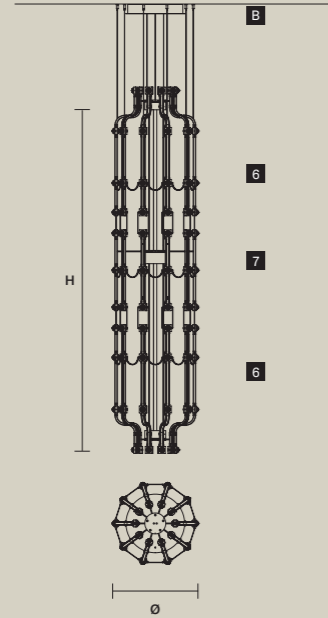

**RAQAM M7
BASIC BATCH A
MODULO 6 × 20 + MODULO 7 × 10**

∅ 62 cm / 24.40"
H 263 cm / 103.50"
■ 62 kg / 136.40 lb

INTEGRATED LED LIGHTING
220 LED LIGHTS CRI>85
3000 K – 330 W
42900 NOMINAL LM