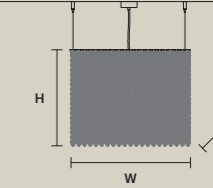

CUBO S/SQUARE/ LARGE 40

w 50 cm / 19.70"
d 50 cm / 19.70"
h 40 cm / 15.70"

STANDARD LIGHTING

12×E14×10 W MAX (NOT INCL.)