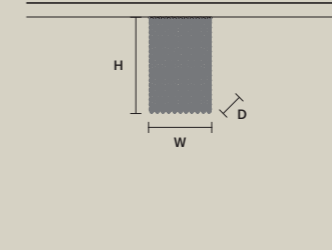

W	25 cm / 9.80"
D	25 cm / 9.80"
H	20 cm / 7.90"

STANDARD LIGHTING  
4xE14x10 W MAX (NOT INCL.)

**CUBO PL/SQUARE/MEDIUM 40** 

W	25 cm / 9.80"
D	25 cm / 9.80"
H	40 cm / 15.70"

STANDARD LIGHTING  
7xE14x10 W MAX (NOT INCL.)