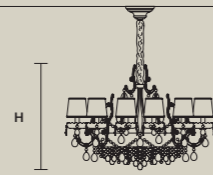

Galvanised metal frame with leaf decoration and arms covered in clear glass. Clear glass or clear crystal pendants. Satin lampshades. Traditional lighting.

Galvanisch beschichtete Metallstruktur mit Blattoptik, Arme mit transparentem Glas ummantelt. Transparenter Behang aus Glas bzw. Kristall. Schirme aus Satin. Herkömmliche Beleuchtung.

Marco de metal galvanizado con decoración de hojas y brazos revestidos de vidrio transparente. Colgantes de vidrio o cristal transparente. Pantallas de satén. Iluminación tradicional.

Structure en métal galvanisé avec décor à feuille et bras recouverts de verre transparent. Pampilles transparentes en verre ou en cristal. Abat-jour en satin. Éclairage traditionnel.

Каркас из оцинкованного металла с декором в виде листьев и с арматурными элементами, покрытыми прозрачным стеклом. Подвески из прозрачного стекла или хрустала. Атласные абажуры. Лампы традиционного типа.

电镀金属灯架，带叶片装饰和透明玻璃装饰的灯臂。透明玻璃或水晶吊坠。缎面灯罩。传统照明灯。

إطار معدني مجلفن مع زخارف نباتية وأذرع مغطاة بالزجاج الشفاف. المعلقة الزجاجية أو الكريستالية الشفافة. عاكس ضوء (غطاء مصباح) من الساتان. الإضاءة التقليدية.

ETERNAL S 13/80/70

∅ 80 cm / 31.50"
H 70 cm / 27.60"
■ 22 kg / 48.40 lb

STANDARD LIGHTING
10×E14×10 W MAX (NOT INCL.)
3×E27×20 W MAX (NOT INCL.)