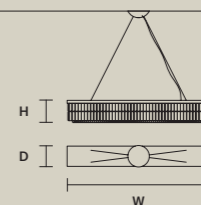

STANDARD LIGHTING

7×E27×20 W MAX (NOT INCL.)
* BULB MAX Ø 45 mm / 1.80"