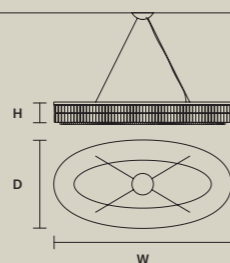

STANDARD LIGHTING

16×E27×20 W MAX (NOT INCL.)
* BULB MAX Ø 45 mm / 1.80"