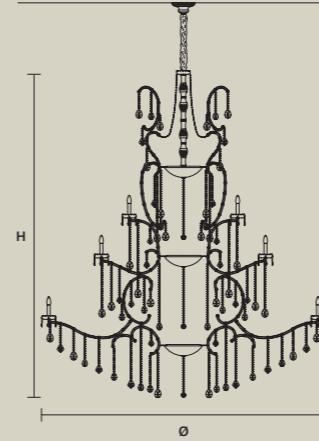

AQABA S 70/245/290

∅ 245 cm / 96.50"
H 290 cm / 114.20"
■ 233 kg / 512.60 lb

STANDARD LIGHTING
70×E14×10 W MAX (NOT INCL.)

INTEGRATED LED LIGHTING
RGB-W 70×LED SOURCE - 595 W TOT
DW 70×LED SOURCE - 567 W TOT