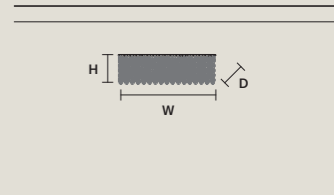

CUBO A/LONG

W	40 cm / 15.70"
D	12.5 cm / 4.90"
H	20 cm / 7.90"
STANDARD LIGHTING	
4×E12×40 W MAX (NOT INCL.)