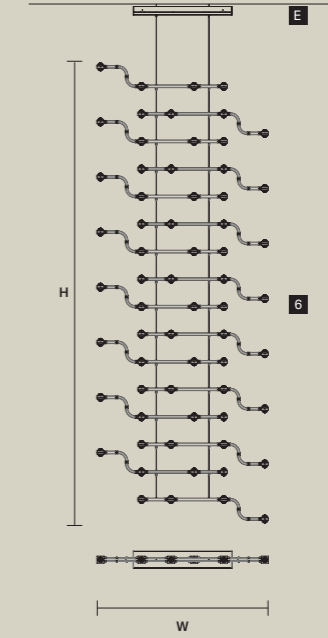

**RAQAM N2
BASIC BATCH B16
MODULO 6 × 16**

W 121 cm / 47.60"
H 311 cm / 122.40"
■ 28 kg / 61.60 lb

INTEGRATED LED LIGHTING
128 LED LIGHTS CRI>85
3000 K – 192 W
24960 NOMINAL LM