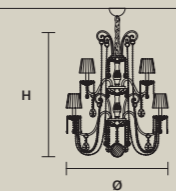

DIAMOND S 16/95/120

∅ 95 cm / 37.40"
H 120 cm / 47.20"
■ 25 kg / 55.00 lb

STANDARD LIGHTING
16×E14×10 W MAX (NOT INCL.)