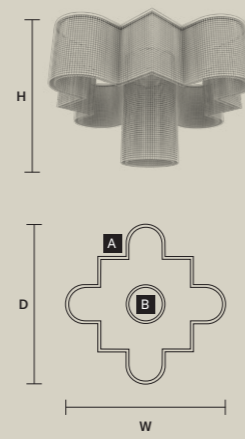

GALASSIA O1 SNG		CE	
W	201 cm / 79.10"		
D	201 cm / 79.10"		
H	100 cm / 39.40"		
■	80 kg / 176.00 lb		
STANDARD INTEGRATED LED LIGHTING			
	93,6 W CRI>95		
	3000 K – 12051 NOMINAL LM		
ON REQUEST			
	93,6 W CRI>95		
	2700 K – 11448 NOMINAL LM		

GALASSIA O1 TPL		CE	
W	362 cm / 142.50"		
D	201 cm / 79.10"		
H	100 cm / 39.40"		
■	170 kg / 374.00 lb		
STANDARD INTEGRATED LED LIGHTING			
	204 W CRI>95		
	3000 K – 26265 NOMINAL LM		
ON REQUEST			
	204 W CRI>95		
	2700 K – 24951 NOMINAL LM		

GALASSIA O3 SNG		CE	
W	257 cm / 101.20"		
D	156 cm / 61.40"		
H	25 cm / 9.80"		
■	40 kg / 88.00 lb		
STANDARD INTEGRATED LED LIGHTING			
	79,2 W CRI>95		
	3000 K – 10197 NOMINAL LM		
ON REQUEST			
	79,2 W CRI>95		
	2700 K – 9687 NOMINAL LM		

GALASSIA Q1 SNG		CE	
W	227 cm / 89.40"		
D	126 cm / 49.60"		
H	100 cm / 39.40"		
■	80 kg / 176.00 lb		
STANDARD INTEGRATED LED LIGHTING			
	96,8 W CRI>95		
	3000 K – 12462 NOMINAL LM		
ON REQUEST			
	96,8 W CRI>95		
	2700 K – 11838 NOMINAL LM		

GALASSIA R1 DBL		CE	
W	486 cm / 191.30"		
D	202 cm / 79.50"		
H	100 cm / 39.40"		
■	440 kg / 968.00 lb		
STANDARD INTEGRATED LED LIGHTING			
	601,6 W CRI>95		
	3000 K – 77404 NOMINAL LM		
ON REQUEST			
	601,6 W CRI>95		
	2700 K – 73533 NOMINAL LM		

GALASSIA R2 SNG		CE	
W	229 cm / 90.20"		
D	116 cm / 45.70"		
H	100 cm / 39.40"		
■	110 kg / 242.00 lb		
STANDARD INTEGRATED LED LIGHTING			
	150,4 W CRI>95		
	3000 K – 19363 NOMINAL LM		
ON REQUEST			
	150,4 W CRI>95		
	2700 K – 18394 NOMINAL LM		

MODULES	
A	OUTSIDE H50 36 × CORNER 20x20
B	INSIDE H50 4 × CORNER 20x20 2 × STRAIGHT 100 2 × STRAIGHT 50
DRIVER	
	1 × RECESSED

MODULES	
A	COMBO A H50 (x4) 12 × CORNER 20x20 2 × STRAIGHT 100 4 × STRAIGHT 50
B	COMBO B H100 (x2) 4 × CORNER 20x20 2 × STRAIGHT 50
C	COMBO C H100 (x1) 4 × CORNER 20x20 2 × STRAIGHT 100
DRIVER	
	2 × RECESSED

MODULES	
A	OUTSIDE H50 12 × CORNER 20x20 8 × ARCH 50
B	INSIDE H100 4 × ARCH 50
DRIVER	
	1 × RECESSED

MODULES	
A	OUTSIDE H50 20 × CORNER 20x20 16 × ARCH 50
B	INSIDE H100 4 × ARCH 50 4 × STRAIGHT 100
DRIVER	
	2 × RECESSED

MODULES	
	4 × CORNER 20x20 4 × STRAIGHT 50 4 × ARCH 50 4 × ARCH 75
DRIVER	
	1 × RECESSED

MODULES	
A	OUTSIDE H50 4 × ARCH 125 4 × STRAIGHT 100
B	INSIDE H100 4 × ARCH 50 2 × STRAIGHT 50
DRIVER	
	1 × RECESSED

MODULES	
A	COMBO A H25 8 × ARCH 200 8 × ARCH 50
B	COMBO B H50 8 × ARCH 175 8 × ARCH 75
C	COMBO C H75 8 × ARCH 150 8 × ARCH 100
D	COMBO D H100 8 × ARCH 125
DRIVER	
	2 × RECESSED

MODULES	
A	COMBO A H25 2 × ARCH 200 2 × ARCH 50
B	COMBO B H50 2 × ARCH 175 2 × ARCH 75
C	COMBO C H75 2 × ARCH 150 2 × ARCH 100
D	COMBO D H100 2 × ARCH 125
DRIVER	
	1 × RECESSED