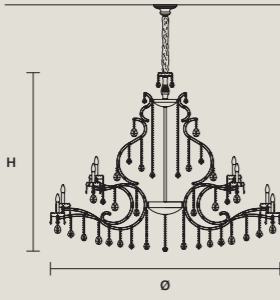

AQABA S 40/200/155

∅ 200 cm / 78.70"
H 155 cm / 61.00"
■ 82 kg / 180.40 lb

STANDARD LIGHTING **CE**
40×E12×40 W MAX (NOT INCL.)

INTEGRATED LED LIGHTING **CE**
RGB-W 40×LED SOURCE - 340 W TOT
DW 40×LED SOURCE - 324 W TOT