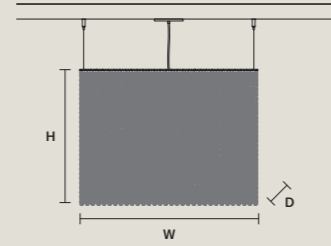

CUBO S/LONG/O

W	75 cm / 29.50"
D	25 cm / 9.80"
H	40 cm / 15.70"

STANDARD LIGHTING
17×E12×40 W MAX (NOT INCL.)