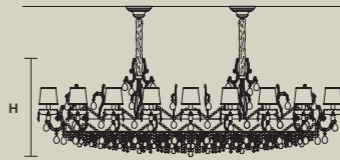

ETERNAL S 32/200/65

W 200 cm / 78.70"
D 110 cm / 43.30"
H 65 cm / 25.60"
■ 60 kg / 132.00 lb

STANDARD LIGHTING
16×E14×10 W MAX (NOT INCL.)
16×E27×20 W MAX (NOT INCL.)