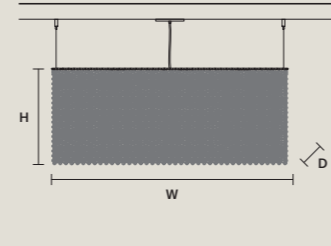

CUBO S/LONG/T

W	100 cm / 39.40"
D	50 cm / 19.70"
H	40 cm / 15.70"

STANDARD LIGHTING
18×E12×40 W MAX (NOT INCL.)