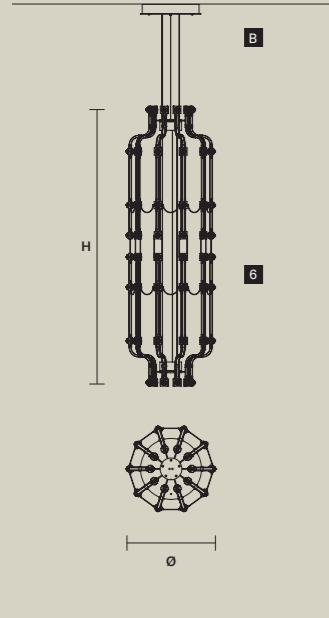

**RAQAM M6
BASIC BATCH A
MODULO 6 × 20**

∅ 60 cm / 23.60"
H 200 cm / 78.70"
■ 45 kg / 99.00 lb

INTEGRATED LED LIGHTING
160 LED LIGHTS CRI>85
3000 K – 240 W
31200 NOMINAL LM