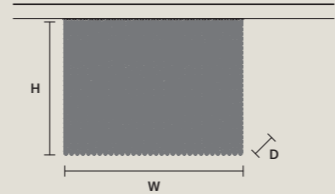

**CUBO PL/LONG/E**

W	75 cm / 29.50"
D	12,5 cm / 4.90"
H	40 cm / 15.70"
STANDARD LIGHTING	
9×E12×40 W MAX (NOT INCL.)	

**CUBO PL/LONG/F**

W	75 cm / 29.50"
D	12,5 cm / 4.90"
H	60 cm / 23.60"
STANDARD LIGHTING	
9×E12×40 W MAX (NOT INCL.)	