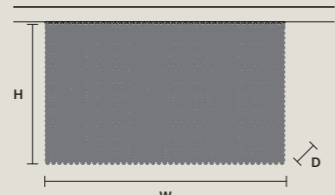

CUBO PL/LONG/I

W	100 cm / 39.40"
D	12,5 cm / 4.90"
H	60 cm / 23.60"
STANDARD LIGHTING	
11×E12×40 W MAX (NOT INCL.)