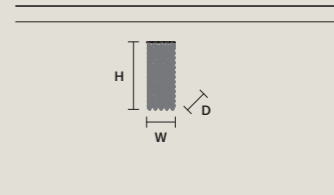

CUBO A/SQUARE

W	12.5 cm / 4.90"
D	12.5 cm / 4.90"
H	25 cm / 9.80"
STANDARD LIGHTING	
1×E12×40 W MAX (NOT INCL.)