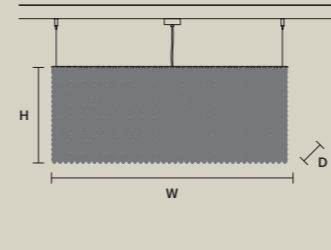

CUBO S/LONG/T

W	100 cm / 39.40"
D	50 cm / 19.70"
H	40 cm / 15.70"

STANDARD LIGHTING
18xE14x10 W MAX (NOT INCL.)