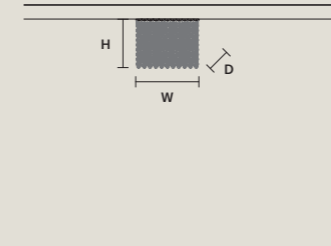

CUBO PL/SQUARE/MEDIUM 20

W	25 cm / 9.80"
D	25 cm / 9.80"
H	20 cm / 7.90"

STANDARD LIGHTING
4×E12×40 W MAX (NOT INCL.)