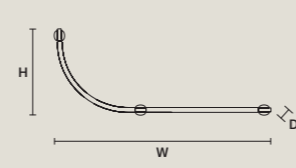

Raqam

Galvanised metal frame covered with clear glass. LED lighting.

FINISHINGS

DIMMING CONTROL OPTIONS

MODULE 1	
W	114,5 cm / 45.10"
D	5 cm / 2.00"
H	51,5 cm / 20.30"
■	3,1 kg / 6.80 lb
INTEGRATED LED LIGHTING	
8 LED LIGHTS CRI>85 3000 K – 12 W 1560 NOMINAL LM	

MODULE 2	
w	68,5 cm / 27.00"
D	5 cm / 2.00"
H	37,5 cm / 14.80"
■	2 kg / 4.40 lb
INTEGRATED LED LIGHTING	
6 LED LIGHTS CRI>85 3000 K – 9 W 1170 NOMINAL LM	

MODULE 3	
w	79,5 cm / 31.30"
D	5 cm / 2.00"
H	32 cm / 12.60"
■	1,2 kg / 2.60 lb
INTEGRATED LED LIGHTING	
6 LED LIGHTS CRI>85 3000 K – 9 W 1170 NOMINAL LM	

MODULE 4	
w	47,5 cm / 18.70"
D	5 cm / 2.00"
H	49 cm / 19.30"
■	1,5 kg / 3.30 lb
INTEGRATED LED LIGHTING	
8 LED LIGHTS CRI>85 3000 K – 12 W 1560 NOMINAL LM	

MODULE 5	
w	36 cm / 14.20"
D	5 cm / 2.00"
H	55 cm / 21.60"
■	1,2 kg / 2.60 lb
INTEGRATED LED LIGHTING	
6 LED LIGHTS CRI>85 3000 K – 9 W 1170 NOMINAL LM	

MODULE 6	
w	92 cm / 36.20"
D	5 cm / 2.00"
H	17,5 cm / 6.90"
■	1,5 kg / 3.30 lb
INTEGRATED LED LIGHTING	
8 LED LIGHTS CRI>85 3000 K – 12 W 1560 NOMINAL LM	

MODULE 7	
w	58 cm / 22.80"
D	5 cm / 2.00"
H	3,8 cm / 1.50"
■	1 kg / 2.20 lb
INTEGRATED LED LIGHTING	
8 LED LIGHTS CRI>85 3000 K – 12 W 1560 NOMINAL LM	

Canopies	
ø	30 cm / 11.80"
H	6 cm / 2.40"

CANOPY D	
ø	10 cm / 3.90"
H	2,5 cm / 1.00"

CANOPY B	
ø	40 cm / 15.70"
H	6 cm / 2.40"

CANOPY E	
w	70 cm / 27.60"
D	15 cm / 5.90"
H	6 cm / 2.40"

CANOPY C	
ø	42 cm / 16.50"
H	6 cm / 2.40"

DISCOVER MORE