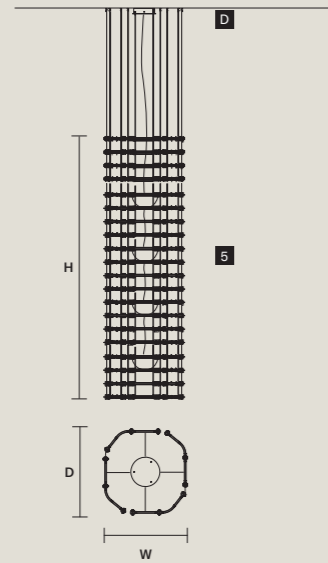

RAQAM O1
COMPOSITION
BASIC BATCH B × 5

W 93.5 cm / 36.80"
D 93.5 cm / 36.80"
H 250 cm / 98.40"
■ 135 kg / 297.00 lb

INTEGRATED LED LIGHTING
480 LED LIGHTS CRI>85
3000 K – 720 W
93600 NOMINAL LM