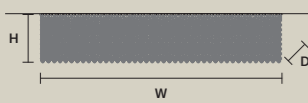

CUBO PL/LONG/G		CE
W	100 cm / 39.40"	
D	12,5 cm / 4.90"	
H	20 cm / 7.90"	
STANDARD LIGHTING		
6×E14×10 W MAX (NOT INCL.)		

CUBO PL/LONG/H		CE
W	100 cm / 39.40"	
D	12,5 cm / 4.90"	
H	40 cm / 15.70"	
STANDARD LIGHTING		
11×E14×10 W MAX (NOT INCL.)		

CUBO PL/LONG/I		CE
W	100 cm / 39.40"	
D	12,5 cm / 4.90"	
H	60 cm / 23.60"	
STANDARD LIGHTING		
11×E14×10 W MAX (NOT INCL.)		

CUBO PL/LONG/J		CE
W	50 cm / 19.70"	
D	25 cm / 9.80"	
H	20 cm / 7.90"	
STANDARD LIGHTING		
8×E14×10 W MAX (NOT INCL.)		

CUBO PL/LONG/S		CE
W	100 cm / 39.40"	
D	50 cm / 19.70"	
H	20 cm / 7.90"	
STANDARD LIGHTING		
12×E14×10 W MAX (NOT INCL.)		

CUBO PL/LONG/T		CE
W	100 cm / 39.40"	
D	50 cm / 19.70"	
H	40 cm / 15.70"	
STANDARD LIGHTING		
18×E14×10 W MAX (NOT INCL.)		

CUBO A/SQUARE		CCC, TFCF, CE, ENEC
W	12.5 cm / 4.90"	
D	12.5 cm / 4.90"	
H	25 cm / 9.80"	
STANDARD LIGHTING		
1×E14×10 W MAX (NOT INCL.)		

CUBO A/LONG		CCC, TFCF, CE, ENEC
W	40 cm / 15.70"	
D	12.5 cm / 4.90"	
H	20 cm / 7.90"	
STANDARD LIGHTING		
4×E14×10 W MAX (NOT INCL.)