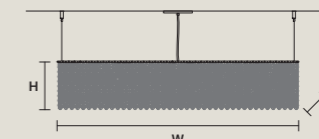

CUBO S/LONG/G		CE	ETL
W	100 cm / 39.40"		
D	12,5 cm / 4.90"		
H	20 cm / 7.90"		
STANDARD LIGHTING			
6×E12×40 W MAX (NOT INCL.)