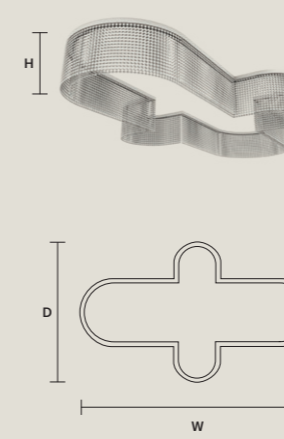

GALASSIA O1 SNG		CE	
W	201 cm / 79.10"		
D	201 cm / 79.10"		
H	100 cm / 39.40"		
■	80 kg / 176.00 lb		
STANDARD INTEGRATED LED LIGHTING			
	93,6 W CRI>95		
	3000 K – 12051 NOMINAL LM		
ON REQUEST			
	93,6 W CRI>95		
	2700 K – 11448 NOMINAL LM		

GALASSIA O1 TPL		CE	
W	362 cm / 142.50"		
D	201 cm / 79.10"		
H	100 cm / 39.40"		
■	170 kg / 374.00 lb		
STANDARD INTEGRATED LED LIGHTING			
	204 W CRI>95		
	3000 K – 26265 NOMINAL LM		
ON REQUEST			
	204 W CRI>95		
	2700 K – 24951 NOMINAL LM		

GALASSIA O3 SNG		CE	
W	257 cm / 101.20"		
D	156 cm / 61.40"		
H	25 cm / 9.80"		
■	40 kg / 88.00 lb		
STANDARD INTEGRATED LED LIGHTING			
	79,2 W CRI>95		
	3000 K – 10197 NOMINAL LM		
ON REQUEST			
	79,2 W CRI>95		
	2700 K – 9687 NOMINAL LM		

GALASSIA Q1 SNG		CE	
W	227 cm / 89.40"		
D	126 cm / 49.60"		
H	100 cm / 39.40"		
■	80 kg / 176.00 lb		
STANDARD INTEGRATED LED LIGHTING			
	96,8 W CRI>95		
	3000 K – 12462 NOMINAL LM		
ON REQUEST			
	96,8 W CRI>95		
	2700 K – 11838 NOMINAL LM		

GALASSIA R1 DBL		CE	
W	486 cm / 191.30"		
D	202 cm / 79.50"		
H	100 cm / 39.40"		
■	440 kg / 968.00 lb		
STANDARD INTEGRATED LED LIGHTING			
	601,6 W CRI>95		
	3000 K – 77404 NOMINAL LM		
ON REQUEST			
	601,6 W CRI>95		
	2700 K – 73533 NOMINAL LM		

GALASSIA R2 SNG		CE	
W	229 cm / 90.20"		
D	116 cm / 45.70"		
H	100 cm / 39.40"		
■	110 kg / 242.00 lb		
STANDARD INTEGRATED LED LIGHTING			
	150,4 W CRI>95		
	3000 K – 19363 NOMINAL LM		
ON REQUEST			
	150,4 W CRI>95		
	2700 K – 18394 NOMINAL LM		

MODULES	
A	OUTSIDE H50 36 × CORNER 20x20
B	INSIDE H50 4 × CORNER 20x20 2 × STRAIGHT 100 2 × STRAIGHT 50
DRIVER	
	1 × RECESSED

MODULES	
A	COMBO A H50 (x4) 12 × CORNER 20x20 2 × STRAIGHT 100 4 × STRAIGHT 50
B	COMBO B H100 (x2) 4 × CORNER 20x20 2 × STRAIGHT 50
C	COMBO C H100 (x1) 4 × CORNER 20x20 2 × STRAIGHT 100
DRIVER	
	2 × RECESSED

MODULES	
A	OUTSIDE H50 12 × CORNER 20x20 8 × ARCH 50
B	INSIDE H100 4 × ARCH 50
DRIVER	
	1 × RECESSED

MODULES	
A	OUTSIDE H50 20 × CORNER 20x20 16 × ARCH 50
B	INSIDE H100 4 × ARCH 50 4 × STRAIGHT 100
DRIVER	
	2 × RECESSED

MODULES	
	4 × CORNER 20x20 4 × STRAIGHT 50 4 × ARCH 50 4 × ARCH 75
DRIVER	
	1 × RECESSED

MODULES	
A	OUTSIDE H50 4 × ARCH 125 4 × STRAIGHT 100
B	INSIDE H100 4 × ARCH 50 2 × STRAIGHT 50
DRIVER	
	1 × RECESSED

MODULES	
A	COMBO A H25 8 × ARCH 200 8 × ARCH 50
B	COMBO B H50 8 × ARCH 175 8 × ARCH 75
C	COMBO C H75 8 × ARCH 150 8 × ARCH 100
D	COMBO D H100 8 × ARCH 125
DRIVER	
	2 × RECESSED

MODULES	
A	COMBO A H25 2 × ARCH 200 2 × ARCH 50
B	COMBO B H50 2 × ARCH 175 2 × ARCH 75
C	COMBO C H75 2 × ARCH 150 2 × ARCH 100
D	COMBO D H100 2 × ARCH 125
DRIVER	
	1 × RECESSED