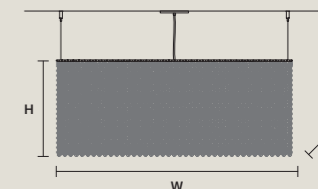

CUBO S/LONG/H		CE	ETL
W	100 cm / 39.40"		
D	12,5 cm / 4.90"		
H	40 cm / 15.70"		
STANDARD LIGHTING			
11×E12×40 W MAX (NOT INCL.)