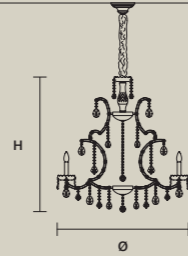

AQABA S 12/95/94

∅ 95 cm / 37.40"
H 94 cm / 37.00"
■ 27 kg / 59.40 lb

STANDARD LIGHTING
12×E14×10 W MAX (NOT INCL.)

INTEGRATED LED LIGHTING
RGB-W 12×LED SOURCE - 102 W TOT

DW 12×LED SOURCE - 97,2 W TOT