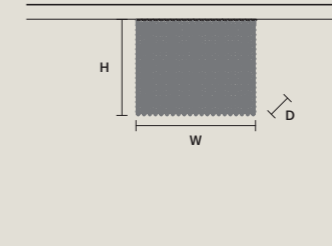

CUBO PL/SQUARE/LARGE 40

W	50 cm / 19.70"
D	50 cm / 19.70"
H	40 cm / 15.70"

STANDARD LIGHTING
12×E12×40 W MAX (NOT INCL.)