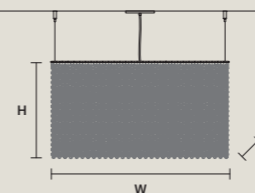

CUBO S/LONG/E		CE	ETL
W	75 cm / 29.50"		
D	12,5 cm / 4.90"		
H	40 cm / 15.70"		
STANDARD LIGHTING			
9×E12×40 W MAX (NOT INCL.)