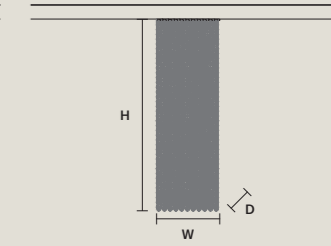

CUBO PL/SQUARE/MEDIUM 80

W	25 cm / 9.80"
D	25 cm / 9.80"
H	80 cm / 31.50"

STANDARD LIGHTING
10×E12×40 W MAX (NOT INCL.)