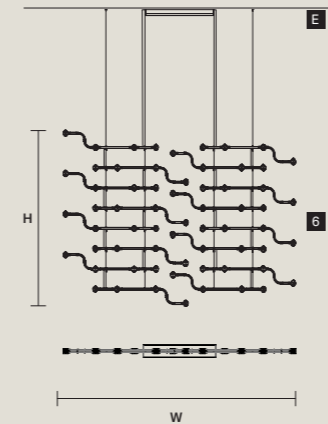

**RAQAM N2
BASIC BATCH A16
MODULO 6 × 16**

W 225 cm / 88.60"
H 155 cm / 61.00"
■ 28 kg / 61.60 lb

INTEGRATED LED LIGHTING
128 LED LIGHTS CRI>85
3000 K – 192 W
24960 NOMINAL LM