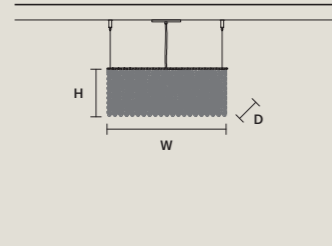

**CUBO S/LONG/I**

W	100 cm / 39.40"
D	12,5 cm / 4.90"
H	60 cm / 23.60"

STANDARD LIGHTING  
11×E12×40 W MAX (NOT INCL.)

**CUBO S/LONG/J**

W	50 cm / 19.70"
D	25 cm / 9.80"
H	20 cm / 7.90"

STANDARD LIGHTING  
8×E12×40 W MAX (NOT INCL.)