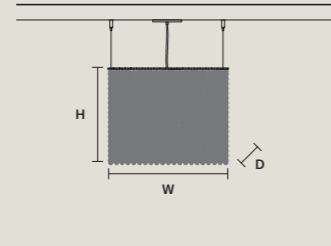

CUBO S/LONG/K

W	50 cm / 19.70"
D	25 cm / 9.80"
H	40 cm / 15.70"

STANDARD LIGHTING
12×E12×40 W MAX (NOT INCL.)