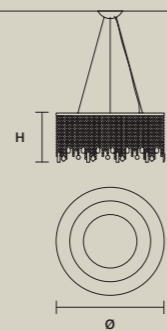

CRISTALLE S 10/80/35 RD

ø 80 cm / 31.50"
H 35 cm / 13.80"
■ 22 kg / 48.50 lb

STANDARD LIGHTING
10×E27×20 W MAX (NOT INCL.)