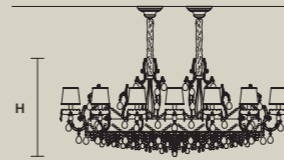

ETERNAL S 24/152/65

W 152 cm / 59.80"
D 86 cm / 33.90"
H 65 cm / 25.60"
■ 43 kg / 94.60 lb

STANDARD LIGHTING
12×E14×10 W MAX (NOT INCL.)
12×E27×20 W MAX (NOT INCL.)