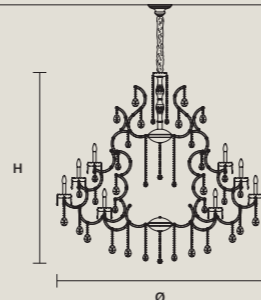

AQABA S 56/185/165

∅ 185 cm / 72.80"
H 165 cm / 65.00"
■ 108 kg / 237.60 lb

STANDARD LIGHTING **CE**
56×E12×40 W MAX (NOT INCL.)

INTEGRATED LED LIGHTING **CE**
RGB-W 56×LED SOURCE - 476 W TOT
DW 56×LED SOURCE - 453,6 W TOT