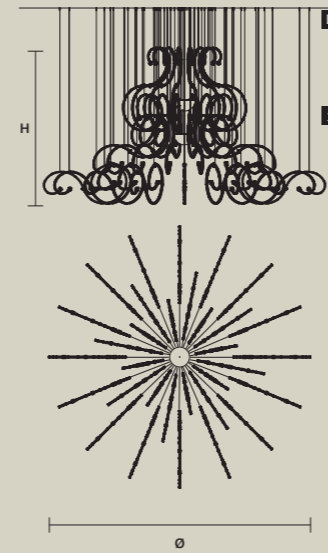

RAQAM Q5
BASIC BATCH D – MODULO 1 × 16
+ MODULO 1 × 8 + MODULO 1 × 8

∅ 385 cm / 151.60"
H 209 cm / 82.30"
■ 120 kg / 264.00 lb

INTEGRATED LED LIGHTING
256 LED LIGHTS CRI>85
3000 K – 384 W
49920 NOMINAL LM