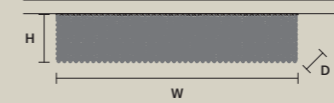

CUBO PL/LONG/G		CE
W	100 cm / 39.40"	
D	12,5 cm / 4.90"	
H	20 cm / 7.90"	
STANDARD LIGHTING		
6×E14×10 W MAX (NOT INCL.)		

CUBO PL/LONG/H		CE
W	100 cm / 39.40"	
D	12,5 cm / 4.90"	
H	40 cm / 15.70"	
STANDARD LIGHTING		
11×E14×10 W MAX (NOT INCL.)		

CUBO PL/LONG/I		CE
W	100 cm / 39.40"	
D	12,5 cm / 4.90"	
H	60 cm / 23.60"	
STANDARD LIGHTING		
11×E14×10 W MAX (NOT INCL.)		

CUBO PL/LONG/J		CE
W	50 cm / 19.70"	
D	25 cm / 9.80"	
H	20 cm / 7.90"	
STANDARD LIGHTING		
8×E14×10 W MAX (NOT INCL.)		

CUBO PL/LONG/S		CE
W	100 cm / 39.40"	
D	50 cm / 19.70"	
H	20 cm / 7.90"	
STANDARD LIGHTING		
12×E14×10 W MAX (NOT INCL.)		

CUBO PL/LONG/T		CE
W	100 cm / 39.40"	
D	50 cm / 19.70"	
H	40 cm / 15.70"	
STANDARD LIGHTING		
18×E14×10 W MAX (NOT INCL.)		

CUBO A/SQUARE		CCC, TFCF, CE, ENEC
W	12.5 cm / 4.90"	
D	12.5 cm / 4.90"	
H	25 cm / 9.80"	
STANDARD LIGHTING		
1×E14×10 W MAX (NOT INCL.)		

CUBO A/LONG		CCC, TFCF, CE, ENEC
W	40 cm / 15.70"	
D	12.5 cm / 4.90"	
H	20 cm / 7.90"	
STANDARD LIGHTING		
4×E14×10 W MAX (NOT INCL.)