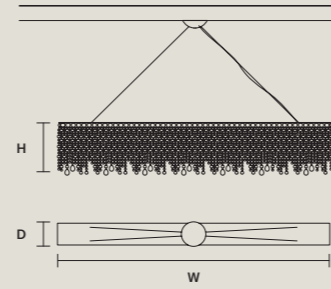

STANDARD LIGHTING

10×E12×40 W MAX (NOT INCL.)