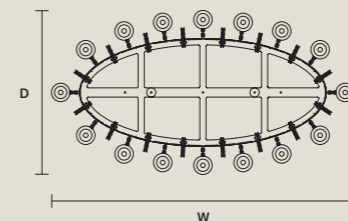

STANDARD LIGHTING

16×E12×40 W MAX (NOT INCL.)
16×E26×60 W MAX (NOT INCL.)