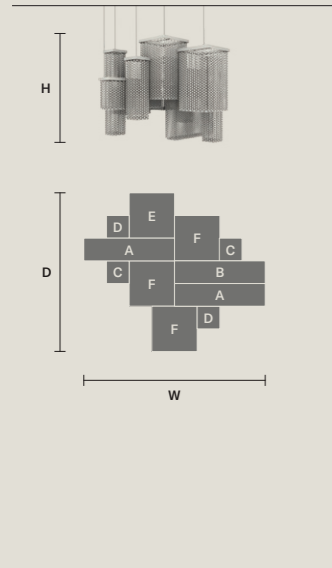

CUBO COMBO S100 SQ

W	100 cm / 39.40"
D	87,5 cm / 34.40"
H	80 cm / 31.50"
■	60 kg / 132.00 lb

STANDARD LIGHTING
48×E12×40 W MAX (NOT INCL.)

MODULES

- A 2×Cubo S/Long/A
- B 1×Cubo S/Long/B
- C 2×Cubo S/Square/Small 40
- D 2×Cubo S/Square/Small 60
- E 1×Cubo S/Square/Medium 20
- F 3×Cubo S/Square/Medium 40

CUBO COMBO S64 100 SQ

W	100 cm / 39.40"
D	100 cm / 39.40"
H	600 cm / 236.20"
■	181 kg / 398.20 lb

STANDARD LIGHTING
106×E12×40 W MAX (NOT INCL.)