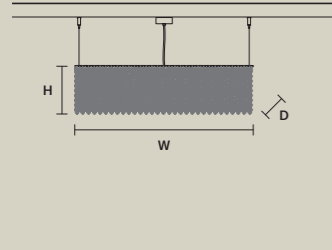

**CUBO S/LONG/L** 

W	50 cm / 19.70"
D	25 cm / 9.80"
H	60 cm / 23.60"

STANDARD LIGHTING  
12xE14x10 W MAX (NOT INCL.)

**CUBO S/LONG/M** 

W	75 cm / 29.50"
D	25 cm / 9.80"
H	20 cm / 7.90"

STANDARD LIGHTING  
9xE14x10 W MAX (NOT INCL.)