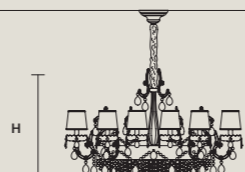

STANDARD LIGHTING

12×E12×40 W MAX (NOT INCL.)
6×E26×60 W MAX (NOT INCL.)