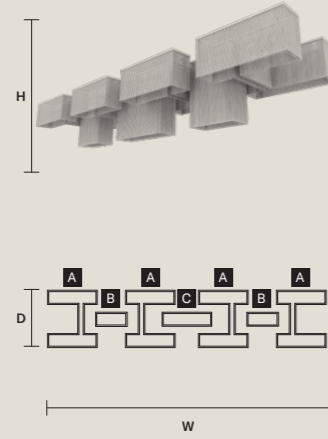

GALASSIA O1 SNG		CE	
W	201 cm / 79.10"		
D	201 cm / 79.10"		
H	100 cm / 39.40"		
■	80 kg / 176.00 lb		
STANDARD INTEGRATED LED LIGHTING			
	93,6 W CRI>95		
	3000 K – 12051 NOMINAL LM		
ON REQUEST			
	93,6 W CRI>95		
	2700 K – 11448 NOMINAL LM		

GALASSIA O1 TPL		CE	
W	362 cm / 142.50"		
D	201 cm / 79.10"		
H	100 cm / 39.40"		
■	170 kg / 374.00 lb		
STANDARD INTEGRATED LED LIGHTING			
	204 W CRI>95		
	3000 K – 26265 NOMINAL LM		
ON REQUEST			
	204 W CRI>95		
	2700 K – 24951 NOMINAL LM		

GALASSIA O3 SNG		CE	
W	257 cm / 101.20"		
D	156 cm / 61.40"		
H	25 cm / 9.80"		
■	40 kg / 88.00 lb		
STANDARD INTEGRATED LED LIGHTING			
	79,2 W CRI>95		
	3000 K – 10197 NOMINAL LM		
ON REQUEST			
	79,2 W CRI>95		
	2700 K – 9687 NOMINAL LM		

GALASSIA Q1 SNG		CE	
W	227 cm / 89.40"		
D	126 cm / 49.60"		
H	100 cm / 39.40"		
■	80 kg / 176.00 lb		
STANDARD INTEGRATED LED LIGHTING			
	96,8 W CRI>95		
	3000 K – 12462 NOMINAL LM		
ON REQUEST			
	96,8 W CRI>95		
	2700 K – 11838 NOMINAL LM		

GALASSIA R1 DBL		CE	
W	486 cm / 191.30"		
D	202 cm / 79.50"		
H	100 cm / 39.40"		
■	440 kg / 968.00 lb		
STANDARD INTEGRATED LED LIGHTING			
	601,6 W CRI>95		
	3000 K – 77404 NOMINAL LM		
ON REQUEST			
	601,6 W CRI>95		
	2700 K – 73533 NOMINAL LM		

GALASSIA R2 SNG		CE	
W	229 cm / 90.20"		
D	116 cm / 45.70"		
H	100 cm / 39.40"		
■	110 kg / 242.00 lb		
STANDARD INTEGRATED LED LIGHTING			
	150,4 W CRI>95		
	3000 K – 19363 NOMINAL LM		
ON REQUEST			
	150,4 W CRI>95		
	2700 K – 18394 NOMINAL LM		

MODULES	
A	OUTSIDE H50 36 × CORNER 20x20
B	INSIDE H50 4 × CORNER 20x20 2 × STRAIGHT 100 2 × STRAIGHT 50
DRIVER	
	1 × RECESSED

MODULES	
A	COMBO A H50 (x4) 12 × CORNER 20x20 2 × STRAIGHT 100 4 × STRAIGHT 50
B	COMBO B H100 (x2) 4 × CORNER 20x20 2 × STRAIGHT 50
C	COMBO C H100 (x1) 4 × CORNER 20x20 2 × STRAIGHT 100
DRIVER	
	2 × RECESSED

MODULES	
A	OUTSIDE H50 12 × CORNER 20x20 8 × ARCH 50
B	INSIDE H100 4 × ARCH 50
DRIVER	
	1 × RECESSED

MODULES	
A	OUTSIDE H50 20 × CORNER 20x20 16 × ARCH 50
B	INSIDE H100 4 × ARCH 50 4 × STRAIGHT 100
DRIVER	
	2 × RECESSED

MODULES	
	4 × CORNER 20x20 4 × STRAIGHT 50 4 × ARCH 50 4 × ARCH 75
DRIVER	
	1 × RECESSED

MODULES	
A	OUTSIDE H50 4 × ARCH 125 4 × STRAIGHT 100
B	INSIDE H100 4 × ARCH 50 2 × STRAIGHT 50
DRIVER	
	1 × RECESSED

MODULES	
A	COMBO A H25 8 × ARCH 200 8 × ARCH 50
B	COMBO B H50 8 × ARCH 175 8 × ARCH 75
C	COMBO C H75 8 × ARCH 150 8 × ARCH 100
D	COMBO D H100 8 × ARCH 125
DRIVER	
	2 × RECESSED

MODULES	
A	COMBO A H25 2 × ARCH 200 2 × ARCH 50
B	COMBO B H50 2 × ARCH 175 2 × ARCH 75
C	COMBO C H75 2 × ARCH 150 2 × ARCH 100
D	COMBO D H100 2 × ARCH 125
DRIVER	
	1 × RECESSED