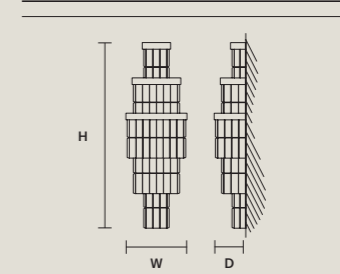

PALLADIO
A 4/22/70

w	22 cm / 8.70"
D	14 cm / 5.50"
H	70 cm / 27.60"
■	4,5 kg / 9.90 lb

STANDARD LIGHTING
4×E12×40 W MAX (NOT INCL.)*