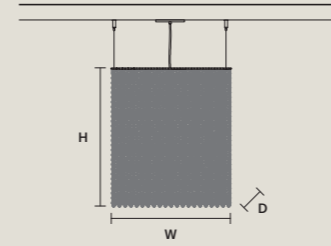

**CUBO S/LONG/K**

W	50 cm / 19.70"
D	25 cm / 9.80"
H	40 cm / 15.70"

STANDARD LIGHTING  
12×E12×40 W MAX (NOT INCL.)

**CUBO S/LONG/L**

W	50 cm / 19.70"
D	25 cm / 9.80"
H	60 cm / 23.60"

STANDARD LIGHTING  
12×E12×40 W MAX (NOT INCL.)