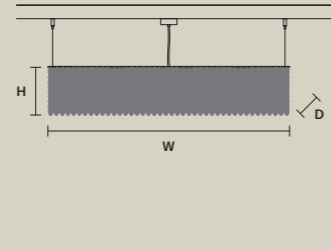

**CUBO S/LONG/R** 

W	100 cm / 39.40"
D	25 cm / 9.80"
H	60 cm / 23.60"

STANDARD LIGHTING  
18xE14x10 W MAX (NOT INCL.)

**CUBO S/LONG/S** 

W	100 cm / 39.40"
D	50 cm / 19.70"
H	20 cm / 7.90"

STANDARD LIGHTING  
12xE14x10 W MAX (NOT INCL.)