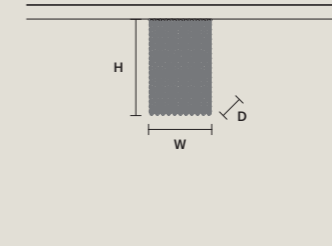

CUBO PL/SQUARE/MEDIUM 40

W	25 cm / 9.80"
D	25 cm / 9.80"
H	40 cm / 15.70"

STANDARD LIGHTING
7×E12×40 W MAX (NOT INCL.)