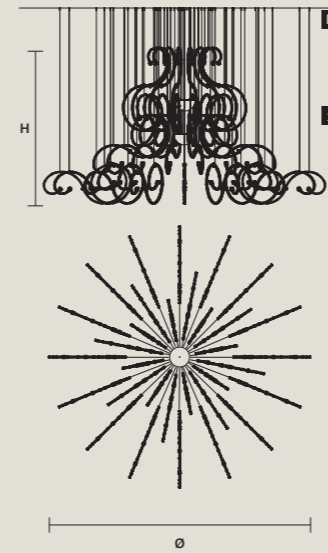

RAQAM Q5
BASIC BATCH D – MODULO 1 × 16
+ MODULO 1 × 8 + MODULO 1 × 8

ø 385 cm / 151.60"
H 209 cm / 82.30"
■ 120 kg / 264.00 lb

INTEGRATED LED LIGHTING
256 LED LIGHTS CRI>85
3000 K – 384 W
49920 NOMINAL LM