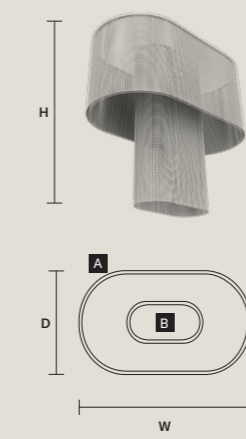

GALASSIA O1 SNG		CE	
W	201 cm / 79.10"		
D	201 cm / 79.10"		
H	100 cm / 39.40"		
■	80 kg / 176.00 lb		
STANDARD INTEGRATED LED LIGHTING			
	93,6 W CRI>95		
	3000 K – 12051 NOMINAL LM		
ON REQUEST			
	93,6 W CRI>95		
	2700 K – 11448 NOMINAL LM		

GALASSIA O1 TPL		CE	
W	362 cm / 142.50"		
D	201 cm / 79.10"		
H	100 cm / 39.40"		
■	170 kg / 374.00 lb		
STANDARD INTEGRATED LED LIGHTING			
	204 W CRI>95		
	3000 K – 26265 NOMINAL LM		
ON REQUEST			
	204 W CRI>95		
	2700 K – 24951 NOMINAL LM		

GALASSIA O3 SNG		CE	
W	257 cm / 101.20"		
D	156 cm / 61.40"		
H	25 cm / 9.80"		
■	40 kg / 88.00 lb		
STANDARD INTEGRATED LED LIGHTING			
	79,2 W CRI>95		
	3000 K – 10197 NOMINAL LM		
ON REQUEST			
	79,2 W CRI>95		
	2700 K – 9687 NOMINAL LM		

GALASSIA Q1 SNG		CE	
W	227 cm / 89.40"		
D	126 cm / 49.60"		
H	100 cm / 39.40"		
■	80 kg / 176.00 lb		
STANDARD INTEGRATED LED LIGHTING			
	96,8 W CRI>95		
	3000 K – 12462 NOMINAL LM		
ON REQUEST			
	96,8 W CRI>95		
	2700 K – 11838 NOMINAL LM		

GALASSIA R1 DBL		CE	
W	486 cm / 191.30"		
D	202 cm / 79.50"		
H	100 cm / 39.40"		
■	440 kg / 968.00 lb		
STANDARD INTEGRATED LED LIGHTING			
	601,6 W CRI>95		
	3000 K – 77404 NOMINAL LM		
ON REQUEST			
	601,6 W CRI>95		
	2700 K – 73533 NOMINAL LM		

GALASSIA R2 SNG		CE	
W	229 cm / 90.20"		
D	116 cm / 45.70"		
H	100 cm / 39.40"		
■	110 kg / 242.00 lb		
STANDARD INTEGRATED LED LIGHTING			
	150,4 W CRI>95		
	3000 K – 19363 NOMINAL LM		
ON REQUEST			
	150,4 W CRI>95		
	2700 K – 18394 NOMINAL LM		

MODULES	
A	OUTSIDE H50 36 × CORNER 20x20
B	INSIDE H50 4 × CORNER 20x20 2 × STRAIGHT 100 2 × STRAIGHT 50
DRIVER	
	1 × RECESSED

MODULES	
A	COMBO A H50 (x4) 12 × CORNER 20x20 2 × STRAIGHT 100 4 × STRAIGHT 50
B	COMBO B H100 (x2) 4 × CORNER 20x20 2 × STRAIGHT 50
C	COMBO C H100 (x1) 4 × CORNER 20x20 2 × STRAIGHT 100
DRIVER	
	2 × RECESSED

MODULES	
A	OUTSIDE H50 12 × CORNER 20x20 8 × ARCH 50
B	INSIDE H100 4 × ARCH 50
DRIVER	
	1 × RECESSED

MODULES	
A	OUTSIDE H50 20 × CORNER 20x20 16 × ARCH 50
B	INSIDE H100 4 × ARCH 50 4 × STRAIGHT 100
DRIVER	
	2 × RECESSED

MODULES	
	4 × CORNER 20x20 4 × STRAIGHT 50 4 × ARCH 50 4 × ARCH 75
DRIVER	
	1 × RECESSED

MODULES	
A	OUTSIDE H50 4 × ARCH 125 4 × STRAIGHT 100
B	INSIDE H100 4 × ARCH 50 2 × STRAIGHT 50
DRIVER	
	1 × RECESSED

MODULES	
A	COMBO A H25 8 × ARCH 200 8 × ARCH 50
B	COMBO B H50 8 × ARCH 175 8 × ARCH 75
C	COMBO C H75 8 × ARCH 150 8 × ARCH 100
D	COMBO D H100 8 × ARCH 125
DRIVER	
	2 × RECESSED

MODULES	
A	COMBO A H25 2 × ARCH 200 2 × ARCH 50
B	COMBO B H50 2 × ARCH 175 2 × ARCH 75
C	COMBO C H75 2 × ARCH 150 2 × ARCH 100
D	COMBO D H100 2 × ARCH 125
DRIVER	
	1 × RECESSED