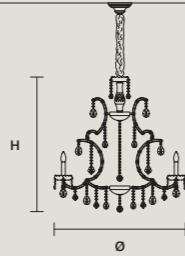

AQABA S 12/95/94

∅ 95 cm / 37.40"
H 94 cm / 37.00"
■ 27 kg / 59.40 lb

STANDARD LIGHTING
12×E12×40 W MAX (NOT INCL.)

INTEGRATED LED LIGHTING
RGB-W 12×LED SOURCE - 102 W TOT
DW 12×LED SOURCE - 97,2 W TOT