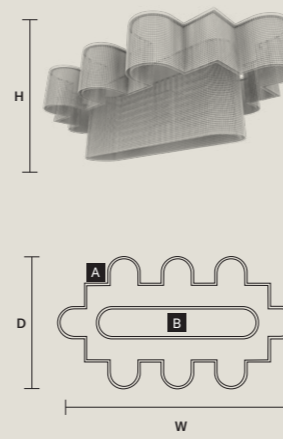

GALASSIA O1 SNG		CE	
W	201 cm / 79.10"		
D	201 cm / 79.10"		
H	100 cm / 39.40"		
■	80 kg / 176.00 lb		
STANDARD INTEGRATED LED LIGHTING			
	93,6 W CRI>95		
	3000 K – 12051 NOMINAL LM		
ON REQUEST			
	93,6 W CRI>95		
	2700 K – 11448 NOMINAL LM		

GALASSIA O1 TPL		CE	
W	362 cm / 142.50"		
D	201 cm / 79.10"		
H	100 cm / 39.40"		
■	170 kg / 374.00 lb		
STANDARD INTEGRATED LED LIGHTING			
	204 W CRI>95		
	3000 K – 26265 NOMINAL LM		
ON REQUEST			
	204 W CRI>95		
	2700 K – 24951 NOMINAL LM		

GALASSIA O3 SNG		CE	
W	257 cm / 101.20"		
D	156 cm / 61.40"		
H	25 cm / 9.80"		
■	40 kg / 88.00 lb		
STANDARD INTEGRATED LED LIGHTING			
	79,2 W CRI>95		
	3000 K – 10197 NOMINAL LM		
ON REQUEST			
	79,2 W CRI>95		
	2700 K – 9687 NOMINAL LM		

GALASSIA Q1 SNG		CE	
W	227 cm / 89.40"		
D	126 cm / 49.60"		
H	100 cm / 39.40"		
■	80 kg / 176.00 lb		
STANDARD INTEGRATED LED LIGHTING			
	96,8 W CRI>95		
	3000 K – 12462 NOMINAL LM		
ON REQUEST			
	96,8 W CRI>95		
	2700 K – 11838 NOMINAL LM		

GALASSIA R1 DBL		CE	
W	486 cm / 191.30"		
D	202 cm / 79.50"		
H	100 cm / 39.40"		
■	440 kg / 968.00 lb		
STANDARD INTEGRATED LED LIGHTING			
	601,6 W CRI>95		
	3000 K – 77404 NOMINAL LM		
ON REQUEST			
	601,6 W CRI>95		
	2700 K – 73533 NOMINAL LM		

GALASSIA R2 SNG		CE	
W	229 cm / 90.20"		
D	116 cm / 45.70"		
H	100 cm / 39.40"		
■	110 kg / 242.00 lb		
STANDARD INTEGRATED LED LIGHTING			
	150,4 W CRI>95		
	3000 K – 19363 NOMINAL LM		
ON REQUEST			
	150,4 W CRI>95		
	2700 K – 18394 NOMINAL LM		

MODULES	
A	OUTSIDE H50 36 × CORNER 20x20
B	INSIDE H50 4 × CORNER 20x20 2 × STRAIGHT 100 2 × STRAIGHT 50
DRIVER	
	1 × RECESSED

MODULES	
A	COMBO A H50 (x4) 12 × CORNER 20x20 2 × STRAIGHT 100 4 × STRAIGHT 50
B	COMBO B H100 (x2) 4 × CORNER 20x20 2 × STRAIGHT 50
C	COMBO C H100 (x1) 4 × CORNER 20x20 2 × STRAIGHT 100
DRIVER	
	2 × RECESSED

MODULES	
A	OUTSIDE H50 12 × CORNER 20x20 8 × ARCH 50
B	INSIDE H100 4 × ARCH 50
DRIVER	
	1 × RECESSED

MODULES	
A	OUTSIDE H50 20 × CORNER 20x20 16 × ARCH 50
B	INSIDE H100 4 × ARCH 50 4 × STRAIGHT 100
DRIVER	
	2 × RECESSED

MODULES	
	4 × CORNER 20x20 4 × STRAIGHT 50 4 × ARCH 50 4 × ARCH 75
DRIVER	
	1 × RECESSED

MODULES	
A	OUTSIDE H50 4 × ARCH 125 4 × STRAIGHT 100
B	INSIDE H100 4 × ARCH 50 2 × STRAIGHT 50
DRIVER	
	1 × RECESSED

MODULES	
A	COMBO A H25 8 × ARCH 200 8 × ARCH 50
B	COMBO B H50 8 × ARCH 175 8 × ARCH 75
C	COMBO C H75 8 × ARCH 150 8 × ARCH 100
D	COMBO D H100 8 × ARCH 125
DRIVER	
	2 × RECESSED

MODULES	
A	COMBO A H25 2 × ARCH 200 2 × ARCH 50
B	COMBO B H50 2 × ARCH 175 2 × ARCH 75
C	COMBO C H75 2 × ARCH 150 2 × ARCH 100
D	COMBO D H100 2 × ARCH 125
DRIVER	
	1 × RECESSED