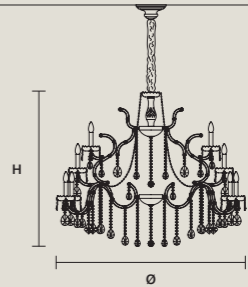

AQABA S 32/130/105

∅ 130 cm / 51.20"
H 105 cm / 41.30"
■ 53 kg / 116.60 lb

STANDARD LIGHTING
32×E12×40 W MAX (NOT INCL.)

INTEGRATED LED LIGHTING
RGB-W 32×LED SOURCE - 272 W TOT
DW 32×LED SOURCE - 259,2 W TOT