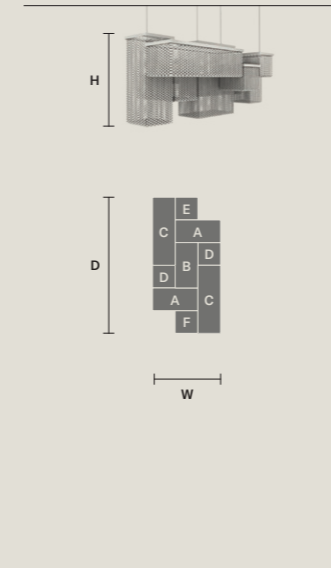

MODULES

- A 2×Cubo S/Long/J
- B 1×Cubo S/Long/L
- C 2×Cubo S/Long/M
- D 2×Cubo S/Square/Medium 20
- E 1×Cubo S/Square/Medium 40
- F 1×Cubo S/Square/Medium 60

CUBO COMBO S40 200 RC

W	200 cm / 78.70"
D	400 cm / 157.50"
H	140 cm / 55.10"
■	340 kg / 748.00 lb

STANDARD LIGHTING
332×E12×40 W MAX (NOT INCL.)