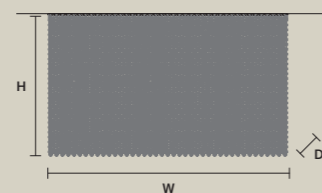

CUBO PL/LONG/G		CE
W	100 cm / 39.40"	
D	12,5 cm / 4.90"	
H	20 cm / 7.90"	
STANDARD LIGHTING		
6×E14×10 W MAX (NOT INCL.)		

CUBO PL/LONG/H		CE
W	100 cm / 39.40"	
D	12,5 cm / 4.90"	
H	40 cm / 15.70"	
STANDARD LIGHTING		
11×E14×10 W MAX (NOT INCL.)		

CUBO PL/LONG/I		CE
W	100 cm / 39.40"	
D	12,5 cm / 4.90"	
H	60 cm / 23.60"	
STANDARD LIGHTING		
11×E14×10 W MAX (NOT INCL.)		

CUBO PL/LONG/J		CE
W	50 cm / 19.70"	
D	25 cm / 9.80"	
H	20 cm / 7.90"	
STANDARD LIGHTING		
8×E14×10 W MAX (NOT INCL.)		

CUBO PL/LONG/S		CE
W	100 cm / 39.40"	
D	50 cm / 19.70"	
H	20 cm / 7.90"	
STANDARD LIGHTING		
12×E14×10 W MAX (NOT INCL.)		

CUBO PL/LONG/T		CE
W	100 cm / 39.40"	
D	50 cm / 19.70"	
H	40 cm / 15.70"	
STANDARD LIGHTING		
18×E14×10 W MAX (NOT INCL.)		

CUBO A/SQUARE		CCC, TFCF, CE, ENEC
W	12.5 cm / 4.90"	
D	12.5 cm / 4.90"	
H	25 cm / 9.80"	
STANDARD LIGHTING		
1×E14×10 W MAX (NOT INCL.)		

CUBO A/LONG		CCC, TFCF, CE, ENEC
W	40 cm / 15.70"	
D	12.5 cm / 4.90"	
H	20 cm / 7.90"	
STANDARD LIGHTING		
4×E14×10 W MAX (NOT INCL.)