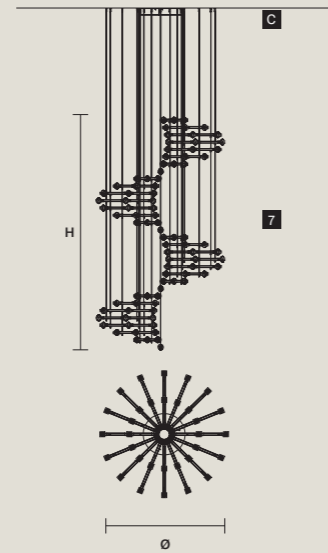

RAQAM P4
BASIC BATCH A
MODULO 7 × 32

ø 126 cm / 49.60"
H 223 cm / 87.80"
■ 42 kg / 92.40 lb

INTEGRATED LED LIGHTING
192 LED LIGHTS CRI>85
3000 K – 288 W
37440 NOMINAL LM