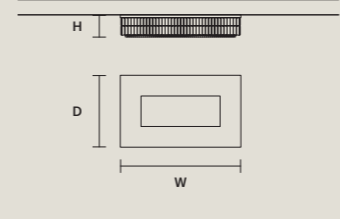

PALLADIO
PL 16/100/18 RC

w	100 cm / 39.40"
D	60 cm / 23.60"
H	18 cm / 7.10"
■	27 kg / 59.40 lb

STANDARD LIGHTING
16×E26×60 W MAX (NOT INCL.)*
* BULB MAX Ø 45 mm / 1.80"