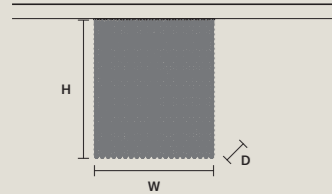

CUBO PL/LONG/C

W	50 cm / 19.70"
D	12,5 cm / 4.90"
H	60 cm / 23.60"
STANDARD LIGHTING	
7×E12×40 W MAX (NOT INCL.)