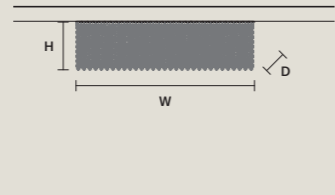

CUBO PL/LONG/M

W	75 cm / 29.50"
D	25 cm / 9.80"
H	20 cm / 7.90"
STANDARD LIGHTING	
9×E12×40 W MAX (NOT INCL.)