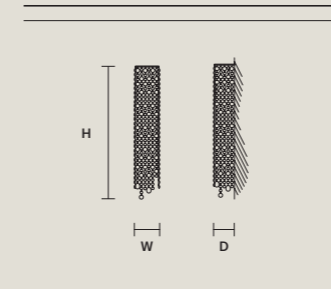

STANDARD LIGHTING

2×E12×40 W MAX (NOT INCL.)