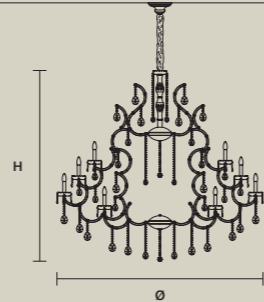

AQABA S 56/185/165

∅ 185 cm / 72.80"
H 165 cm / 65.00"
■ 108 kg / 237.60 lb

STANDARD LIGHTING
56×E14×10 W MAX (NOT INCL.)

INTEGRATED LED LIGHTING
RGB-W 56×LED SOURCE - 476 W TOT
DW 56×LED SOURCE - 453,6 W TOT