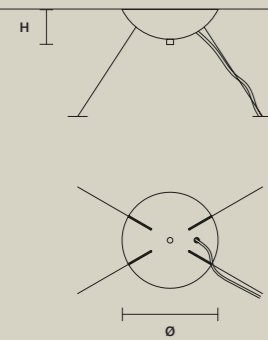

SINGLE CANOPY

SIZE	
Ø	18 cm / 7.10"
H	6 cm / 2.40"

FINISHINGS
● G04

PRODUCT NAME
CRISTALLE S 4/80/30 OV
CRISTALLE S 5/100/35 OV
CRISTALLE S 6/120/40 OV