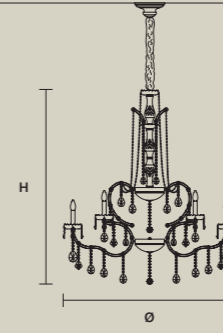

AQABA S 24/120/134

∅ 120 cm / 47.20"
H 134 cm / 52.80"
■ 43 kg / 94.60 lb

STANDARD LIGHTING
24×E14×10 W MAX (NOT INCL.)

INTEGRATED LED LIGHTING
RGB-W 24×LED SOURCE - 204 W TOT

DW 24×LED SOURCE - 194,4 W TOT