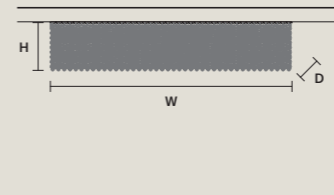

CUBO PL/LONG/S

W	100 cm / 39.40"
D	50 cm / 19.70"
H	20 cm / 7.90"
STANDARD LIGHTING	
12×E12×40 W MAX (NOT INCL.)