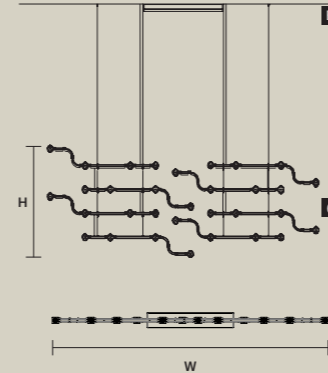

**RAQAM N2
BASIC BATCH A8
MODULO 6 × 8**

W 225 cm / 88.60"
H 76 cm / 29.90"
■ 16 kg / 35.20 lb

INTEGRATED LED LIGHTING
64 LED LIGHTS CRI>85
3000 K – 96 W
12480 NOMINAL LM