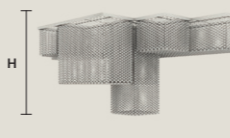

CUBO COMBO PL 150 RC

W	75 cm / 29.50"
D	150 cm / 59.10"
H	60 cm / 23.60"
■	54 kg / 118.80 lb

STANDARD LIGHTING
53×E12×40 W MAX (NOT INCL.)