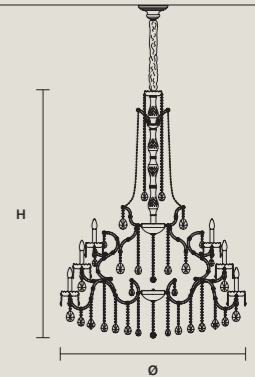

AQABA S 32/130/170

∅ 130 cm / 51.20"
H 170 cm / 66.90"
■ 45 kg / 99.00 lb

STANDARD LIGHTING
32×E12×40 W MAX (NOT INCL.)

INTEGRATED LED LIGHTING
RGB-W 32×LED SOURCE - 272 W TOT
DW 32×LED SOURCE - 259,2 W TOT