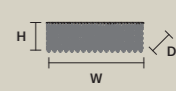

CUBO PL/LONG/G		CE
W	100 cm / 39.40"	
D	12,5 cm / 4.90"	
H	20 cm / 7.90"	
STANDARD LIGHTING		
6×E14×10 W MAX (NOT INCL.)		

CUBO PL/LONG/H		CE
W	100 cm / 39.40"	
D	12,5 cm / 4.90"	
H	40 cm / 15.70"	
STANDARD LIGHTING		
11×E14×10 W MAX (NOT INCL.)		

CUBO PL/LONG/I		CE
W	100 cm / 39.40"	
D	12,5 cm / 4.90"	
H	60 cm / 23.60"	
STANDARD LIGHTING		
11×E14×10 W MAX (NOT INCL.)		

CUBO PL/LONG/J		CE
W	50 cm / 19.70"	
D	25 cm / 9.80"	
H	20 cm / 7.90"	
STANDARD LIGHTING		
8×E14×10 W MAX (NOT INCL.)		

CUBO PL/LONG/S		CE
W	100 cm / 39.40"	
D	50 cm / 19.70"	
H	20 cm / 7.90"	
STANDARD LIGHTING		
12×E14×10 W MAX (NOT INCL.)		

CUBO PL/LONG/T		CE
W	100 cm / 39.40"	
D	50 cm / 19.70"	
H	40 cm / 15.70"	
STANDARD LIGHTING		
18×E14×10 W MAX (NOT INCL.)		

CUBO A/SQUARE		CCC, TFCF, CE, ENEC
W	12.5 cm / 4.90"	
D	12.5 cm / 4.90"	
H	25 cm / 9.80"	
STANDARD LIGHTING		
1×E14×10 W MAX (NOT INCL.)		

CUBO A/LONG		CCC, TFCF, CE, ENEC
W	40 cm / 15.70"	
D	12.5 cm / 4.90"	
H	20 cm / 7.90"	
STANDARD LIGHTING		
4×E14×10 W MAX (NOT INCL.)