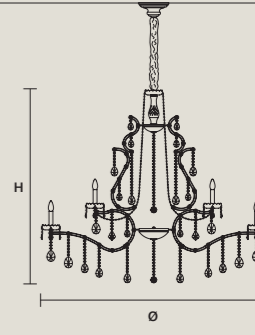

AQABA S 24/155/130

∅ 155 cm / 61.00"
H 130 cm / 51.20"
■ 55 kg / 121.00 lb

STANDARD LIGHTING
24×E12×40 W MAX (NOT INCL.)

INTEGRATED LED LIGHTING
RGB-W 24×LED SOURCE - 204 W TOT
DW 24×LED SOURCE - 194,4 W TOT