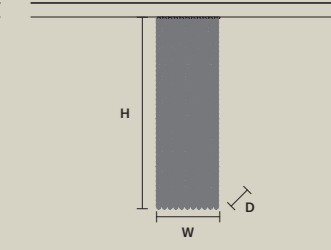

CUBO PL/SQUARE/MEDIUM 80

W	25 cm / 9.80"
D	25 cm / 9.80"
H	80 cm / 31.50"

STANDARD LIGHTING
10xE14x10 W MAX (NOT INCL.)