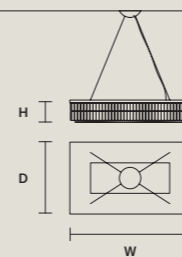

PALLADIO S 16/100/18 RC

W 100 cm / 39.40"
D 60 cm / 23.60"
H 18 cm / 7.10"
■ 27 kg / 59.40 lb

STANDARD LIGHTING
16×E26×60 W MAX (NOT INCL.)
* BULB MAX Ø 45 mm / 1.80"