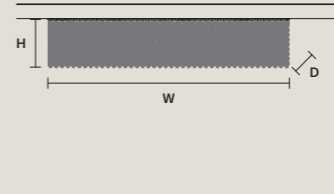

CUBO PL/LONG/P

W	100 cm / 39.40"
D	25 cm / 9.80"
H	20 cm / 7.90"
STANDARD LIGHTING	
12×E12×40 W MAX (NOT INCL.)