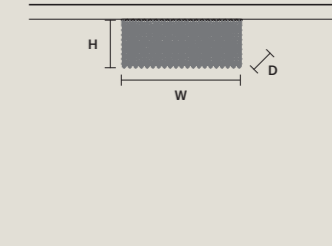

CUBO PL/LONG/A

W	50 cm / 19.70"
D	12,5 cm / 4.90"
H	20 cm / 7.90"

STANDARD LIGHTING
4×E12×40 W MAX (NOT INCL.)