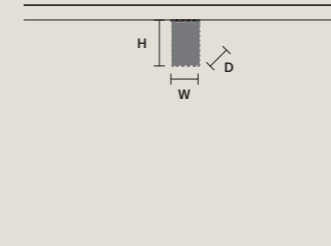

CUBO PL/SQUARE/SMALL 20

W	12,5 cm / 4.90"
D	12,5 cm / 4.90"
H	20 cm / 7.90"

STANDARD LIGHTING
1×E12×40 W MAX (NOT INCL.)