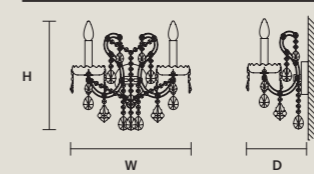

AQABA A 2/44/37

W 44 cm / 17.30"
D 20 cm / 7.90"
H 37 cm / 14.60"
■ 2 kg / 4.40 lb

STANDARD LIGHTING
2×E12×40 W MAX (NOT INCL.)

INTEGRATED LED LIGHTING
RGB-W 2×LED SOURCE - 17 W TOT
DW 2×LED SOURCE - 16,2 W TOT