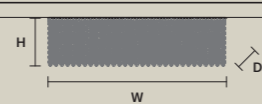

CUBO PL/LONG/K		CE
W	50 cm / 19.70"	
D	25 cm / 9.80"	
H	40 cm / 15.70"	
STANDARD LIGHTING		
12×E14×10 W MAX (NOT INCL.)		

CUBO PL/LONG/L		CE
W	50 cm / 19.70"	
D	25 cm / 9.80"	
H	60 cm / 23.60"	
STANDARD LIGHTING		
12×E14×10 W MAX (NOT INCL.)		

CUBO PL/LONG/M		CE
W	75 cm / 29.50"	
D	25 cm / 9.80"	
H	20 cm / 7.90"	
STANDARD LIGHTING		
9×E14×10 W MAX (NOT INCL.)		

CUBO PL/LONG/N		CE
W	75 cm / 29.50"	
D	25 cm / 9.80"	
H	40 cm / 15.70"	
STANDARD LIGHTING		
17×E14×10 W MAX (NOT INCL.)