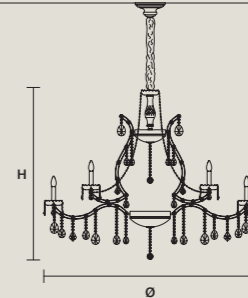

AQABA S 24/130/100

∅ 130 cm / 51.20"
H 100 cm / 39.40"
■ 41 kg / 90.20 lb

STANDARD LIGHTING
24×E12×40 W MAX (NOT INCL.)

INTEGRATED LED LIGHTING
RGB-W 24×LED SOURCE - 204 W TOT
DW 24×LED SOURCE - 194,4 W TOT