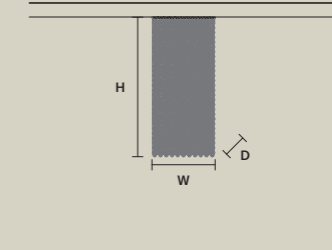

CUBO PL/SQUARE/MEDIUM 60

W	25 cm / 9.80"
D	25 cm / 9.80"
H	60 cm / 23.60"

STANDARD LIGHTING
8xE14x10 W MAX (NOT INCL.)