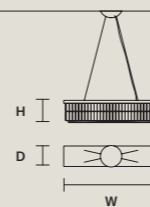

PALLADIO S 5/80/18 LN

W 80 cm / 31.50"
D 17 cm / 6.70"
H 18 cm / 7.10"
■ 9 kg / 19.80 lb

STANDARD LIGHTING
5×E26×60 W MAX (NOT INCL.)
* BULB MAX Ø 45 mm / 1.80"