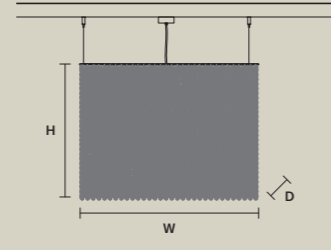

**CUBO S/LONG/N** 

W	75 cm / 29.50"
D	25 cm / 9.80"
H	40 cm / 15.70"

STANDARD LIGHTING  
17xE14x10 W MAX (NOT INCL.)

**CUBO S/LONG/O** 

W	75 cm / 29.50"
D	25 cm / 9.80"
H	40 cm / 15.70"

STANDARD LIGHTING  
17xE14x10 W MAX (NOT INCL.)