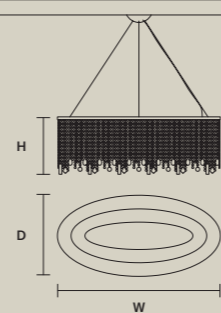

CRISTALLE S 6/120/40 OV

W 120 cm / 47.20"
D 60 cm / 23.60"
H 40 cm / 15.70"
■ 22 kg / 48.40 lb

STANDARD LIGHTING
6×E27×20 W MAX (NOT INCL.)