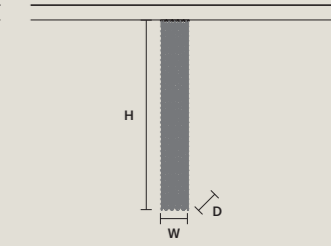

CUBO PL/SQUARE/SMALL 80

W	12,5 cm / 4.90"
D	12,5 cm / 4.90"
H	80 cm / 31.50"

STANDARD LIGHTING
3×E12×40 W MAX (NOT INCL.)