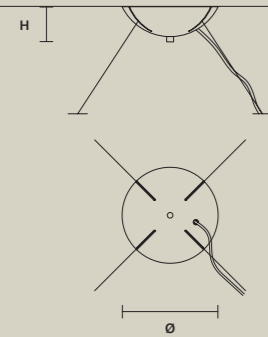

SINGLE CANOPY

SIZE	
Ø	18 cm / 7.10"
H	6 cm / 2.40"

FINISHINGS
● G04

PRODUCT NAME
CRISTALLE S 12/100/40 RD