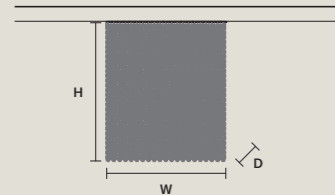

CUBO PL/LONG/L

W	50 cm / 19.70"
D	25 cm / 9.80"
H	60 cm / 23.60"
STANDARD LIGHTING	
12×E12×40 W MAX (NOT INCL.)