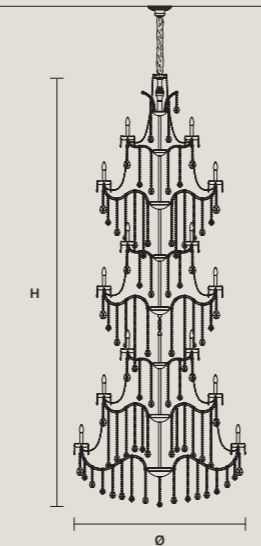

AQABA S 70/150/380

∅ 150 cm / 59.10"
H 380 cm / 149.60"
■ 105 kg / 231.00 lb

STANDARD LIGHTING **CE**
70×E12×40 W MAX (NOT INCL.)

INTEGRATED LED LIGHTING **CE**
RGB-W 70×LED SOURCE - 595 W TOT
DW 70×LED SOURCE - 567 W TOT