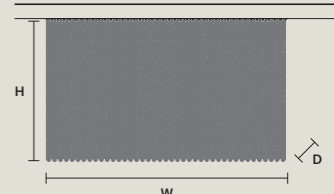

CUBO PL/LONG/R

W	100 cm / 39.40"
D	25 cm / 9.80"
H	60 cm / 23.60"
STANDARD LIGHTING	
18×E12×40 W MAX (NOT INCL.)