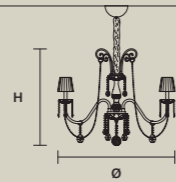

## DIMMING CONTROL

Only with dimmable bulbs

DIAMOND S 12/103/85

∅ 103 cm / 40.60"  
H 85 cm / 33.50"  
■ 18 kg / 39.60 lb

STANDARD LIGHTING  
12×E14×10 W MAX (NOT INCL.)

DIAMOND S 12/120/120

∅ 120 cm / 47.20"  
H 120 cm / 47.20"  
■ 25 kg / 55.00 lb