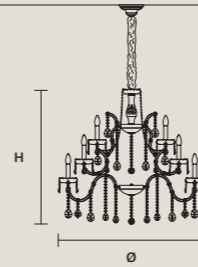

AQABA S 25/100/90

∅ 100 cm / 39.40"
H 90 cm / 35.40"
■ 30 kg / 66.00 lb

STANDARD LIGHTING
25×E12×40 W MAX (NOT INCL.)

INTEGRATED LED LIGHTING
RGB-W 25×LED SOURCE - 212,5 W TOT
DW 25×LED SOURCE - 202,5 W TOT