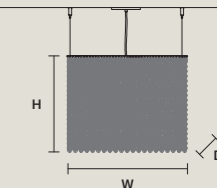

CUBO S/SQUARE/LARGE 40		CE	ETL
W	50 cm / 19.70"		
D	50 cm / 19.70"		
H	40 cm / 15.70"		
STANDARD LIGHTING			
12×E12×40 W MAX (NOT INCL.)