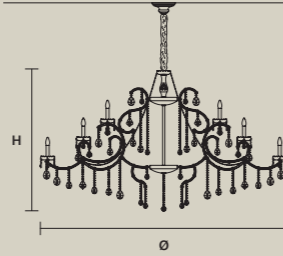

AQABA S 48/215/120

∅ 215 cm / 84.60"
H 120 cm / 47.20"
■ 93 kg / 204.60 lb

STANDARD LIGHTING
48×E14×10 W MAX (NOT INCL.)

INTEGRATED LED LIGHTING
RGB-W 48×LED SOURCE - 408 W TOT
DW 48×LED SOURCE - 388,8 W TOT