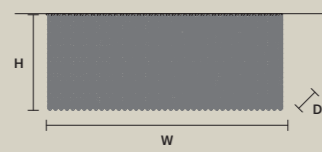

CUBO PL/LONG/G		CE
W	100 cm / 39.40"	
D	12,5 cm / 4.90"	
H	20 cm / 7.90"	
STANDARD LIGHTING		
6×E14×10 W MAX (NOT INCL.)		

CUBO PL/LONG/H		CE
W	100 cm / 39.40"	
D	12,5 cm / 4.90"	
H	40 cm / 15.70"	
STANDARD LIGHTING		
11×E14×10 W MAX (NOT INCL.)		

CUBO PL/LONG/I		CE
W	100 cm / 39.40"	
D	12,5 cm / 4.90"	
H	60 cm / 23.60"	
STANDARD LIGHTING		
11×E14×10 W MAX (NOT INCL.)		

CUBO PL/LONG/J		CE
W	50 cm / 19.70"	
D	25 cm / 9.80"	
H	20 cm / 7.90"	
STANDARD LIGHTING		
8×E14×10 W MAX (NOT INCL.)		

CUBO PL/LONG/S		CE
W	100 cm / 39.40"	
D	50 cm / 19.70"	
H	20 cm / 7.90"	
STANDARD LIGHTING		
12×E14×10 W MAX (NOT INCL.)		

CUBO PL/LONG/T		CE
W	100 cm / 39.40"	
D	50 cm / 19.70"	
H	40 cm / 15.70"	
STANDARD LIGHTING		
18×E14×10 W MAX (NOT INCL.)		

CUBO A/SQUARE		CCC, TFCF, CE, ENEC
W	12.5 cm / 4.90"	
D	12.5 cm / 4.90"	
H	25 cm / 9.80"	
STANDARD LIGHTING		
1×E14×10 W MAX (NOT INCL.)		

CUBO A/LONG		CCC, TFCF, CE, ENEC
W	40 cm / 15.70"	
D	12.5 cm / 4.90"	
H	20 cm / 7.90"	
STANDARD LIGHTING		
4×E14×10 W MAX (NOT INCL.)