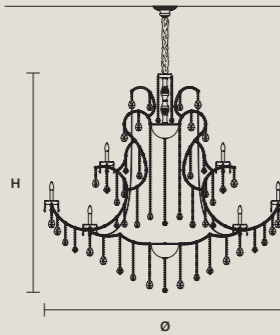

AQABA S 56/210/190

∅ 210 cm / 82.70"
H 190 cm / 74.80"
■ 132 kg / 290.40 lb

STANDARD LIGHTING **CE**
56×E12×40 W MAX (NOT INCL.)

INTEGRATED LED LIGHTING **CE**
RGB-W 56×LED SOURCE - 476 W TOT
DW 56×LED SOURCE - 453,6 W TOT