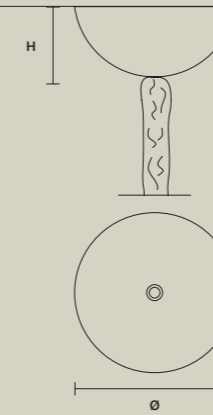

SINGLE CANOPY/INTEGRATED LED LIGHTING

SIZE		FRAME FINISHINGS	CANOPI FINISHINGS	PRODUCT NAME
Ø	30 cm / 11.80"	G03	G03	AQABA S 12/95/94
H	16 cm / 6.30"	G04	G04	AQABA S 15/88/62
				AQABA S 15/90/80
				AQABA S 18/105/65
				AQABA S 18/120/100
				AQABA S 18/120/115
				AQABA S 18/140/172
				AQABA S 24/120/134
				AQABA S 24/130/100
				AQABA S 24/155/130
				AQABA S 25/100/90
				AQABA S 25/110/140
				AQABA S 32/130/105
				AQABA S 32/130/170
				AQABA S 36/165/160
				AQABA S 40/200/155
				AQABA S 48/215/120