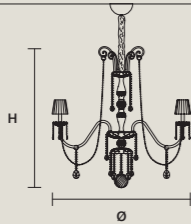

DIAMOND S 12/120/120

∅ 120 cm / 47.20"
H 120 cm / 47.20"
■ 25 kg / 55.00 lb

STANDARD LIGHTING
12×E12×40 W MAX (NOT INCL.)