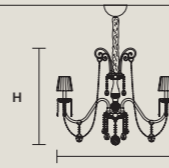

DIAMOND S 12/103/85

∅ 103 cm / 40.60"
H 85 cm / 33.50"
■ 18 kg / 39.60 lb

STANDARD LIGHTING
12×E12×40 W MAX (NOT INCL.)