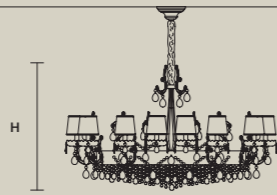

ETERNAL S 21/125/75

∅ 125 cm / 49.20"
H 75 cm / 29.50"
■ 80 kg / 176.00 lb

STANDARD LIGHTING
14×E14×10 W MAX (NOT INCL.)
7×E27×20 W MAX (NOT INCL.)