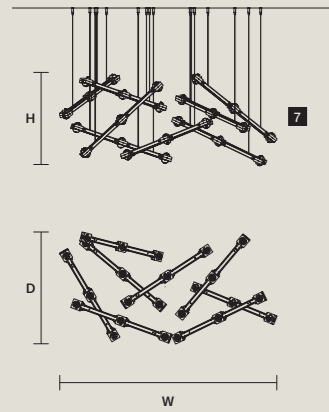

**MODULES**  
7 × 8

**CANOPY**  
RECESSED

**CABLES**  
×16 SINGLE STEEL CABLES

**RAQAM O1**  
COMPOSITION  
BASIC BATCH B × 5

W 93.5 cm / 36.80"  
D 93.5 cm / 36.80"  
H 250 cm / 98.40"  
■ 135 kg / 297.00 lb