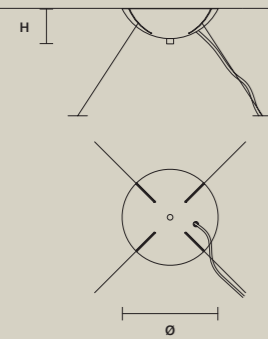

SINGLE CANOPY

SIZE	
Ø	18 cm / 7.10"
H	6 cm / 2.40"

FINISHINGS
● V87

PRODUCT NAME
ROYALE S 12/85/50 OV