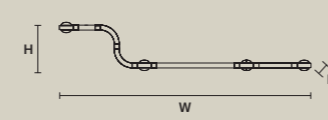

MODULE 6	
w	92 cm / 36.20"
d	5 cm / 2.00"
H	17,5 cm / 6.90"
■	1,5 kg / 3.30 lb
INTEGRATED LED LIGHTING	
8 LED LIGHTS CRI>85	
3000 K – 12 W	
1560 NOMINAL LM