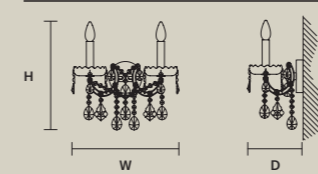

AQABA A 2/40/36

W 40 cm / 15.70"
D 20 cm / 7.90"
H 36 cm / 14.20"
■ 2,5 kg / 5.50 lb

STANDARD LIGHTING
2×E14×10 W MAX (NOT INCL.)

INTEGRATED LED LIGHTING
RGB-W 2×LED SOURCE - 17 W TOT
DW 2×LED SOURCE - 16,2 W TOT