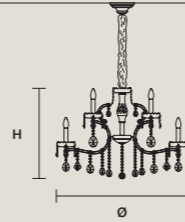

AQABA S 15/88/62

∅ 88 cm / 34.60"
H 62 cm / 24.40"
■ 19 kg / 41.80 lb

STANDARD LIGHTING
15×E12×40 W MAX (NOT INCL.)

INTEGRATED LED LIGHTING
RGB-W 15×LED SOURCE - 127,5 W TOT
DW 15×LED SOURCE - 121,5 W TOT