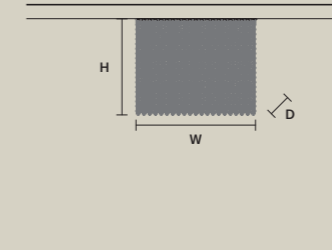

CUBO PL/SQUARE/LARGE 40

W	50 cm / 19.70"
D	50 cm / 19.70"
H	40 cm / 15.70"

STANDARD LIGHTING
12xE14x10 W MAX (NOT INCL.)