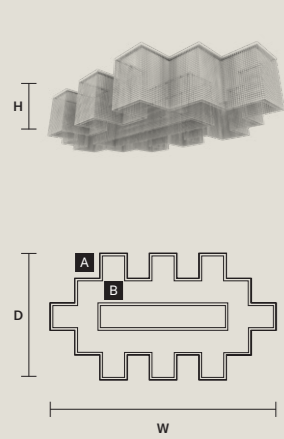

GALASSIA O1 SNG		CE	
W	201 cm / 79.10"		
D	201 cm / 79.10"		
H	100 cm / 39.40"		
■	80 kg / 176.00 lb		
STANDARD INTEGRATED LED LIGHTING			
	93,6 W CRI>95		
	3000 K – 12051 NOMINAL LM		
ON REQUEST			
	93,6 W CRI>95		
	2700 K – 11448 NOMINAL LM		

GALASSIA O1 TPL		CE	
W	362 cm / 142.50"		
D	201 cm / 79.10"		
H	100 cm / 39.40"		
■	170 kg / 374.00 lb		
STANDARD INTEGRATED LED LIGHTING			
	204 W CRI>95		
	3000 K – 26265 NOMINAL LM		
ON REQUEST			
	204 W CRI>95		
	2700 K – 24951 NOMINAL LM		

GALASSIA O3 SNG		CE	
W	257 cm / 101.20"		
D	156 cm / 61.40"		
H	25 cm / 9.80"		
■	40 kg / 88.00 lb		
STANDARD INTEGRATED LED LIGHTING			
	79,2 W CRI>95		
	3000 K – 10197 NOMINAL LM		
ON REQUEST			
	79,2 W CRI>95		
	2700 K – 9687 NOMINAL LM		

GALASSIA Q1 SNG		CE	
W	227 cm / 89.40"		
D	126 cm / 49.60"		
H	100 cm / 39.40"		
■	80 kg / 176.00 lb		
STANDARD INTEGRATED LED LIGHTING			
	96,8 W CRI>95		
	3000 K – 12462 NOMINAL LM		
ON REQUEST			
	96,8 W CRI>95		
	2700 K – 11838 NOMINAL LM		

GALASSIA R1 DBL		CE	
W	486 cm / 191.30"		
D	202 cm / 79.50"		
H	100 cm / 39.40"		
■	440 kg / 968.00 lb		
STANDARD INTEGRATED LED LIGHTING			
	601,6 W CRI>95		
	3000 K – 77404 NOMINAL LM		
ON REQUEST			
	601,6 W CRI>95		
	2700 K – 73533 NOMINAL LM		

GALASSIA R2 SNG		CE	
W	229 cm / 90.20"		
D	116 cm / 45.70"		
H	100 cm / 39.40"		
■	110 kg / 242.00 lb		
STANDARD INTEGRATED LED LIGHTING			
	150,4 W CRI>95		
	3000 K – 19363 NOMINAL LM		
ON REQUEST			
	150,4 W CRI>95		
	2700 K – 18394 NOMINAL LM		

MODULES	
A	OUTSIDE H50 36 × CORNER 20x20
B	INSIDE H50 4 × CORNER 20x20 2 × STRAIGHT 100 2 × STRAIGHT 50
DRIVER	
	1 × RECESSED

MODULES	
A	COMBO A H50 (x4) 12 × CORNER 20x20 2 × STRAIGHT 100 4 × STRAIGHT 50
B	COMBO B H100 (x2) 4 × CORNER 20x20 2 × STRAIGHT 50
C	COMBO C H100 (x1) 4 × CORNER 20x20 2 × STRAIGHT 100
DRIVER	
	2 × RECESSED

MODULES	
A	OUTSIDE H50 12 × CORNER 20x20 8 × ARCH 50
B	INSIDE H100 4 × ARCH 50
DRIVER	
	1 × RECESSED

MODULES	
A	OUTSIDE H50 20 × CORNER 20x20 16 × ARCH 50
B	INSIDE H100 4 × ARCH 50 4 × STRAIGHT 100
DRIVER	
	2 × RECESSED

MODULES	
	4 × CORNER 20x20 4 × STRAIGHT 50 4 × ARCH 50 4 × ARCH 75
DRIVER	
	1 × RECESSED

MODULES	
A	OUTSIDE H50 4 × ARCH 125 4 × STRAIGHT 100
B	INSIDE H100 4 × ARCH 50 2 × STRAIGHT 50
DRIVER	
	1 × RECESSED

MODULES	
A	COMBO A H25 8 × ARCH 200 8 × ARCH 50
B	COMBO B H50 8 × ARCH 175 8 × ARCH 75
C	COMBO C H75 8 × ARCH 150 8 × ARCH 100
D	COMBO D H100 8 × ARCH 125
DRIVER	
	2 × RECESSED

MODULES	
A	COMBO A H25 2 × ARCH 200 2 × ARCH 50
B	COMBO B H50 2 × ARCH 175 2 × ARCH 75
C	COMBO C H75 2 × ARCH 150 2 × ARCH 100
D	COMBO D H100 2 × ARCH 125
DRIVER	
	1 × RECESSED