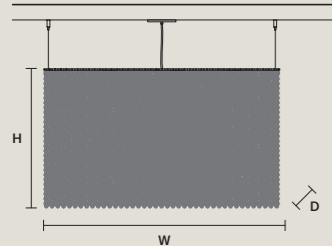

CUBO S/LONG/I

W	100 cm / 39.40"
D	12,5 cm / 4.90"
H	60 cm / 23.60"

STANDARD LIGHTING
11×E12×40 W MAX (NOT INCL.)