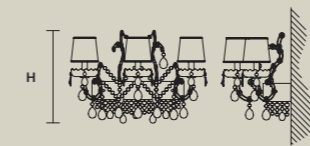

ETERNAL A 4/57/40

W 57 cm / 22.40"
D 30 cm / 11.80"
H 40 cm / 15.70"
■ 5,5 kg / 12.10 lb

STANDARD LIGHTING
4×E14×10 W MAX (NOT INCL.)