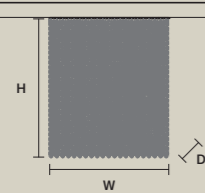

CUBO PL/LONG/K		CE
W	50 cm / 19.70"	
D	25 cm / 9.80"	
H	40 cm / 15.70"	
STANDARD LIGHTING		
12×E14×10 W MAX (NOT INCL.)		

CUBO PL/LONG/L		CE
W	50 cm / 19.70"	
D	25 cm / 9.80"	
H	60 cm / 23.60"	
STANDARD LIGHTING		
12×E14×10 W MAX (NOT INCL.)		

CUBO PL/LONG/M		CE
W	75 cm / 29.50"	
D	25 cm / 9.80"	
H	20 cm / 7.90"	
STANDARD LIGHTING		
9×E14×10 W MAX (NOT INCL.)		

CUBO PL/LONG/N		CE
W	75 cm / 29.50"	
D	25 cm / 9.80"	
H	40 cm / 15.70"	
STANDARD LIGHTING		
17×E14×10 W MAX (NOT INCL.)