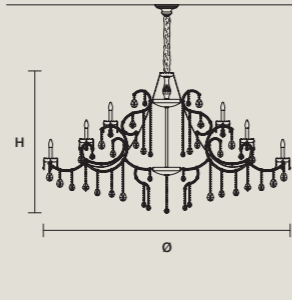

AQABA S 48/215/120

∅ 215 cm / 84.60"
H 120 cm / 47.20"
■ 93 kg / 204.60 lb

STANDARD LIGHTING **CE**
48×E12×40 W MAX (NOT INCL.)

INTEGRATED LED LIGHTING **CE**
RGB-W 48×LED SOURCE - 408 W TOT
DW 48×LED SOURCE - 388,8 W TOT