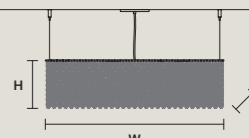

CUBO S/LONG/D		CE	ETL
W	75 cm / 29.50"		
D	12,5 cm / 4.90"		
H	20 cm / 7.90"		
STANDARD LIGHTING			
5×E12×40 W MAX (NOT INCL.)