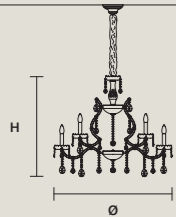

AQABA S 15/90/80

∅ 90 cm / 35.40"
H 80 cm / 31.50"
■ 20 kg / 44.00 lb

STANDARD LIGHTING
15×E12×40 W MAX (NOT INCL.)

INTEGRATED LED LIGHTING
RGB-W 15×LED SOURCE - 127,5 W TOT
DW 15×LED SOURCE - 121,5 W TOT