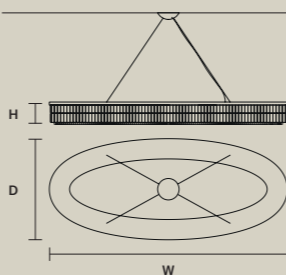

STANDARD LIGHTING

22×E27×20 W MAX (NOT INCL.)
* BULB MAX Ø 45 mm / 1.80"