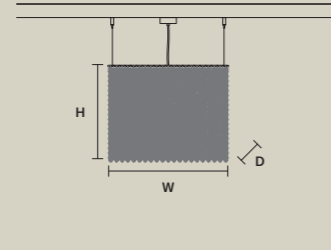

**CUBO S/LONG/J** 

W	50 cm / 19.70"
D	25 cm / 9.80"
H	20 cm / 7.90"

STANDARD LIGHTING  
8xE14x10 W MAX (NOT INCL.)

**CUBO S/LONG/K** 

W	50 cm / 19.70"
D	25 cm / 9.80"
H	40 cm / 15.70"

STANDARD LIGHTING  
12xE14x10 W MAX (NOT INCL.)