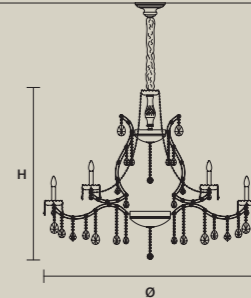

AQABA S 24/130/100

∅ 130 cm / 51.20"
H 100 cm / 39.40"
■ 41 kg / 90.20 lb

STANDARD LIGHTING
24×E14×10 W MAX (NOT INCL.)

INTEGRATED LED LIGHTING
RGB-W 24×LED SOURCE - 204 W TOT

DW 24×LED SOURCE - 194,4 W TOT