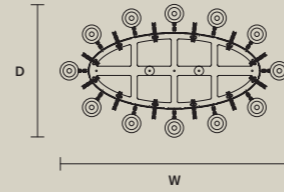

ETERNAL S 24/152/65

W 152 cm / 59.80"
D 86 cm / 33.90"
H 65 cm / 25.60"
■ 43 kg / 94.60 lb

STANDARD LIGHTING
12×E14×10 W MAX (NOT INCL.)
12×E27×20 W MAX (NOT INCL.)