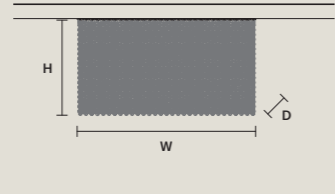

**CUBO PL/LONG/E**

W	75 cm / 29.50"
D	12,5 cm / 4.90"
H	40 cm / 15.70"
STANDARD LIGHTING	
9×E12×40 W MAX (NOT INCL.)	

**CUBO PL/LONG/F**

W	75 cm / 29.50"
D	12,5 cm / 4.90"
H	60 cm / 23.60"
STANDARD LIGHTING	
9×E12×40 W MAX (NOT INCL.)	