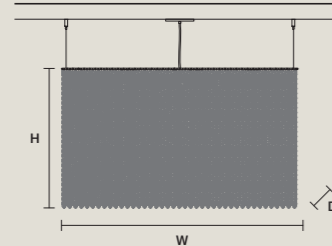

**CUBO S/LONG/Q**

W	100 cm / 39.40"
D	25 cm / 9.80"
H	40 cm / 15.70"

STANDARD LIGHTING  
18×E12×40 W MAX (NOT INCL.)

**CUBO S/LONG/R**

W	100 cm / 39.40"
D	25 cm / 9.80"
H	60 cm / 23.60"

STANDARD LIGHTING  
18×E12×40 W MAX (NOT INCL.)