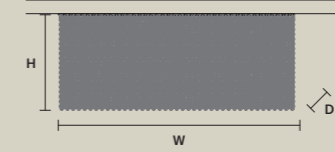

CUBO PL/LONG/G		CE
W	100 cm / 39.40"	
D	12,5 cm / 4.90"	
H	20 cm / 7.90"	
STANDARD LIGHTING		
6×E14×10 W MAX (NOT INCL.)		

CUBO PL/LONG/H		CE
W	100 cm / 39.40"	
D	12,5 cm / 4.90"	
H	40 cm / 15.70"	
STANDARD LIGHTING		
11×E14×10 W MAX (NOT INCL.)		

CUBO PL/LONG/I		CE
W	100 cm / 39.40"	
D	12,5 cm / 4.90"	
H	60 cm / 23.60"	
STANDARD LIGHTING		
11×E14×10 W MAX (NOT INCL.)		

CUBO PL/LONG/J		CE
W	50 cm / 19.70"	
D	25 cm / 9.80"	
H	20 cm / 7.90"	
STANDARD LIGHTING		
8×E14×10 W MAX (NOT INCL.)		

CUBO PL/LONG/S		CE
W	100 cm / 39.40"	
D	50 cm / 19.70"	
H	20 cm / 7.90"	
STANDARD LIGHTING		
12×E14×10 W MAX (NOT INCL.)		

CUBO PL/LONG/T		CE
W	100 cm / 39.40"	
D	50 cm / 19.70"	
H	40 cm / 15.70"	
STANDARD LIGHTING		
18×E14×10 W MAX (NOT INCL.)		

CUBO A/SQUARE		CCC, TFCF, CE, ENEC
W	12.5 cm / 4.90"	
D	12.5 cm / 4.90"	
H	25 cm / 9.80"	
STANDARD LIGHTING		
1×E14×10 W MAX (NOT INCL.)		

CUBO A/LONG		CCC, TFCF, CE, ENEC
W	40 cm / 15.70"	
D	12.5 cm / 4.90"	
H	20 cm / 7.90"	
STANDARD LIGHTING		
4×E14×10 W MAX (NOT INCL.)