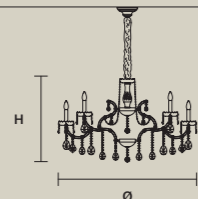

AQABA S 18/105/65

∅ 105 cm / 41.30"
H 65 cm / 25.60"
■ 23 kg / 50.60 lb

STANDARD LIGHTING
18×E14×10 W MAX (NOT INCL.)

INTEGRATED LED LIGHTING
RGB-W 18×LED SOURCE - 153 W TOT

DW 18×LED SOURCE - 145,8 W TOT