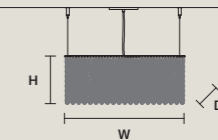

CUBO S/SQUARE/LARGE 20		CE	ETL
W	50 cm / 19.70"		
D	50 cm / 19.70"		
H	20 cm / 7.90"		
STANDARD LIGHTING			
12×E12×40 W MAX (NOT INCL.)