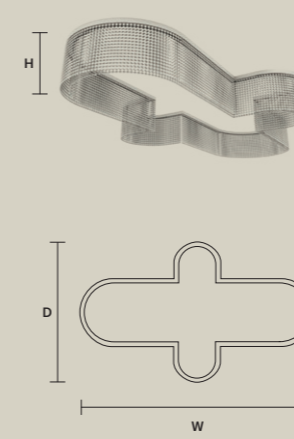

GALASSIA O1 SNG		CE	
W	201 cm / 79.10"		
D	201 cm / 79.10"		
H	100 cm / 39.40"		
■	80 kg / 176.00 lb		
STANDARD INTEGRATED LED LIGHTING			
	93,6 W CRI>95		
	3000 K – 12051 NOMINAL LM		
ON REQUEST			
	93,6 W CRI>95		
	2700 K – 11448 NOMINAL LM		

GALASSIA O1 TPL		CE	
W	362 cm / 142.50"		
D	201 cm / 79.10"		
H	100 cm / 39.40"		
■	170 kg / 374.00 lb		
STANDARD INTEGRATED LED LIGHTING			
	204 W CRI>95		
	3000 K – 26265 NOMINAL LM		
ON REQUEST			
	204 W CRI>95		
	2700 K – 24951 NOMINAL LM		

GALASSIA O3 SNG		CE	
W	257 cm / 101.20"		
D	156 cm / 61.40"		
H	25 cm / 9.80"		
■	40 kg / 88.00 lb		
STANDARD INTEGRATED LED LIGHTING			
	79,2 W CRI>95		
	3000 K – 10197 NOMINAL LM		
ON REQUEST			
	79,2 W CRI>95		
	2700 K – 9687 NOMINAL LM		

GALASSIA Q1 SNG		CE	
W	227 cm / 89.40"		
D	126 cm / 49.60"		
H	100 cm / 39.40"		
■	80 kg / 176.00 lb		
STANDARD INTEGRATED LED LIGHTING			
	96,8 W CRI>95		
	3000 K – 12462 NOMINAL LM		
ON REQUEST			
	96,8 W CRI>95		
	2700 K – 11838 NOMINAL LM		

GALASSIA R1 DBL		CE	
W	486 cm / 191.30"		
D	202 cm / 79.50"		
H	100 cm / 39.40"		
■	440 kg / 968.00 lb		
STANDARD INTEGRATED LED LIGHTING			
	601,6 W CRI>95		
	3000 K – 77404 NOMINAL LM		
ON REQUEST			
	601,6 W CRI>95		
	2700 K – 73533 NOMINAL LM		

GALASSIA R2 SNG		CE	
W	229 cm / 90.20"		
D	116 cm / 45.70"		
H	100 cm / 39.40"		
■	110 kg / 242.00 lb		
STANDARD INTEGRATED LED LIGHTING			
	150,4 W CRI>95		
	3000 K – 19363 NOMINAL LM		
ON REQUEST			
	150,4 W CRI>95		
	2700 K – 18394 NOMINAL LM		

MODULES	
A	OUTSIDE H50 36 × CORNER 20x20
B	INSIDE H50 4 × CORNER 20x20 2 × STRAIGHT 100 2 × STRAIGHT 50
DRIVER	
	1 × RECESSED

MODULES	
A	COMBO A H50 (x4) 12 × CORNER 20x20 2 × STRAIGHT 100 4 × STRAIGHT 50
B	COMBO B H100 (x2) 4 × CORNER 20x20 2 × STRAIGHT 50
C	COMBO C H100 (x1) 4 × CORNER 20x20 2 × STRAIGHT 100
DRIVER	
	2 × RECESSED

MODULES	
A	OUTSIDE H50 12 × CORNER 20x20 8 × ARCH 50
B	INSIDE H100 4 × ARCH 50
DRIVER	
	1 × RECESSED

MODULES	
A	OUTSIDE H50 20 × CORNER 20x20 16 × ARCH 50
B	INSIDE H100 4 × ARCH 50 4 × STRAIGHT 100
DRIVER	
	2 × RECESSED

MODULES	
	4 × CORNER 20x20 4 × STRAIGHT 50 4 × ARCH 50 4 × ARCH 75
DRIVER	
	1 × RECESSED

MODULES	
A	OUTSIDE H50 4 × ARCH 125 4 × STRAIGHT 100
B	INSIDE H100 4 × ARCH 50 2 × STRAIGHT 50
DRIVER	
	1 × RECESSED

MODULES	
A	COMBO A H25 8 × ARCH 200 8 × ARCH 50
B	COMBO B H50 8 × ARCH 175 8 × ARCH 75
C	COMBO C H75 8 × ARCH 150 8 × ARCH 100
D	COMBO D H100 8 × ARCH 125
DRIVER	
	2 × RECESSED

MODULES	
A	COMBO A H25 2 × ARCH 200 2 × ARCH 50
B	COMBO B H50 2 × ARCH 175 2 × ARCH 75
C	COMBO C H75 2 × ARCH 150 2 × ARCH 100
D	COMBO D H100 2 × ARCH 125
DRIVER	
	1 × RECESSED