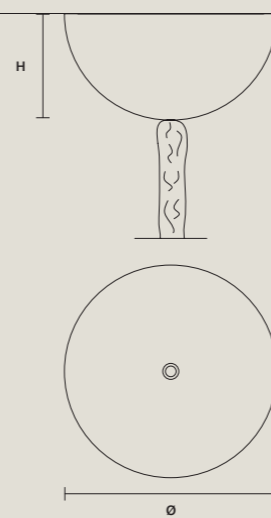

SINGLE CANOPY/INTEGRATED LED LIGHTING

SIZE		FRAME FINISHINGS	CANOPIE FINISHINGS	PRODUCT NAME
Ø	35 cm / 13.80"	G03	G03	AQABA S 56/185/165
H	21 cm / 8.30"	G04	G04	AQABA S 56/185/230
				AQABA S 56/210/190
				AQABA S 65/170/250
				AQABA S 70/150/380
				AQABA S 70/245/290
				AQABA S 116/245/400