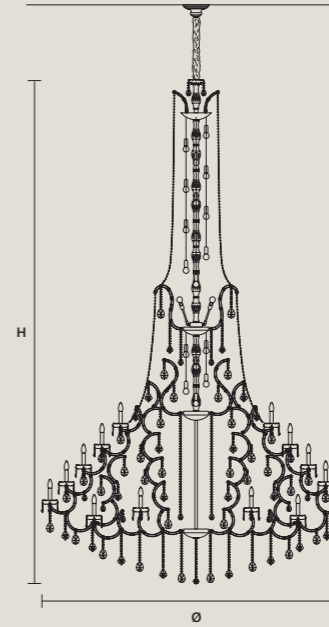

STANDARD LIGHTING **CE**   
56×E12×40 W MAX (NOT INCL.)

INTEGRATED LED LIGHTING **CE**   
RGB-W 56×LED SOURCE - 476 W TOT  
DW 56×LED SOURCE - 453,6 W TOT

**AQABA S 70/245/290**

∅ 245 cm / 96.50"  
H 290 cm / 114.20"  
■ 233 kg / 512.60 lb

STANDARD LIGHTING **CE**   
70×E12×40 W MAX (NOT INCL.)

INTEGRATED LED LIGHTING **CE**   
RGB-W 70×LED SOURCE - 595 W TOT  
DW 70×LED SOURCE - 567 W TOT

**AQABA S 116/245/400**

∅ 245 cm / 96.50"  
H 400 cm / 157.50"  
■ 200 kg / 440.00 lb

STANDARD LIGHTING **CE**   
116×E12×40 W MAX (NOT INCL.)

INTEGRATED LED LIGHTING **CE**   
RGB-W 116×LED SOURCE - 986 W TOT  
DW 116×LED SOURCE - 939,6 W TOT

**AQABA S 56/185/230**

∅ 185 cm / 72.80"  
H 230 cm / 90.60"  
■ 103 kg / 226.60 lb