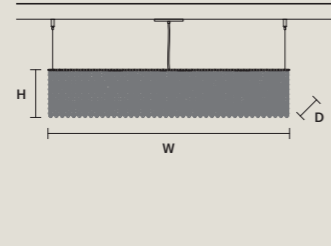

CUBO S/LONG/S

W	100 cm / 39.40"
D	50 cm / 19.70"
H	20 cm / 7.90"

STANDARD LIGHTING
12×E12×40 W MAX (NOT INCL.)