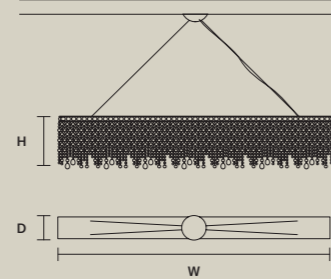

STANDARD LIGHTING

10×E14×10 W MAX (NOT INCL.)