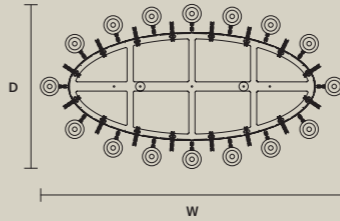

ETERNAL S 32/200/65

W 200 cm / 78.70"
D 110 cm / 43.30"
H 65 cm / 25.60"
■ 60 kg / 132.00 lb

STANDARD LIGHTING
16×E14×10 W MAX (NOT INCL.)
16×E27×20 W MAX (NOT INCL.)