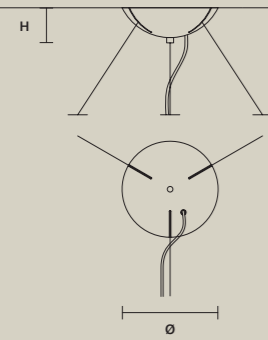

### SINGLE CANOPY

SIZE	
Ø	18 cm / 7.10"
H	6 cm / 2.40"

FINISHINGS
● G04

PRODUCT NAME
CRISTALLE S 6/33/210
CRISTALLE S 8/60/30 RD
CRISTALLE S 10/80/35 RD