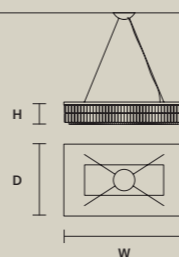

STANDARD LIGHTING

16×E27×20 W MAX (NOT INCL.)
* BULB MAX Ø 45 mm / 1.80"