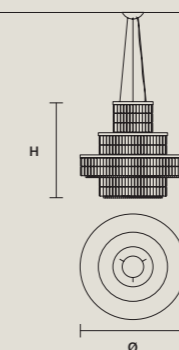

PALLADIO S 15/90/80

ø 90 cm / 35.40"
H 80 cm / 31.50"
■ 29 kg / 63.80 lb

STANDARD LIGHTING
15×E26×60 W MAX (NOT INCL.)
* BULB MAX Ø 45 mm / 1.80"