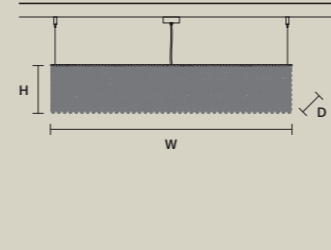

CUBO S/LONG/P

W	100 cm / 39.40"
D	25 cm / 9.80"
H	20 cm / 7.90"

STANDARD LIGHTING
12xE14x10 W MAX (NOT INCL.)