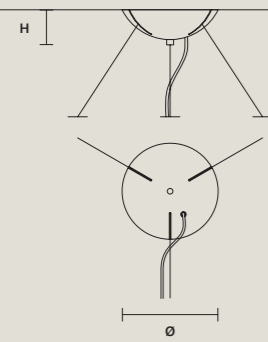

## SINGLE CANOPY

SIZE	
Ø	18 cm / 7.10"
H	6 cm / 2.40"

FINISHINGS
● G04

PRODUCT NAME
CRISTALLE S 6/33/210
CRISTALLE S 8/60/30 RD
CRISTALLE S 10/80/35 RD