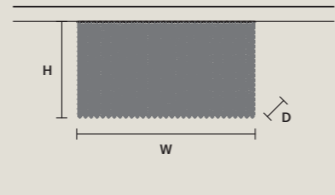

CUBO PL/LONG/N

W	75 cm / 29.50"
D	25 cm / 9.80"
H	40 cm / 15.70"
STANDARD LIGHTING	
17×E12×40 W MAX (NOT INCL.)