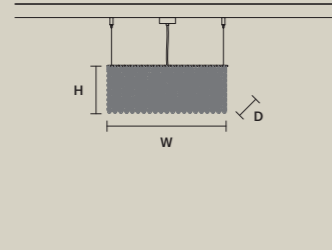

CUBO S/LONG/J

W	50 cm / 19.70"
D	25 cm / 9.80"
H	20 cm / 7.90"

STANDARD LIGHTING
8xE14x10 W MAX (NOT INCL.)