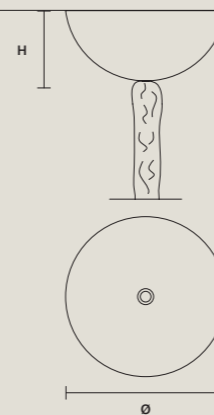

SINGLE CANOPY/INTEGRATED LED LIGHTING

SIZE		FRAME FINISHINGS	CANOPIE FINISHINGS	PRODUCT NAME
Ø	30 cm / 11.80"	G03	G03	AQABA S 12/95/94
H	16 cm / 6.30"	G04	G04	AQABA S 15/88/62
				AQABA S 15/90/80
				AQABA S 18/105/65
				AQABA S 18/120/100
				AQABA S 18/120/115
				AQABA S 18/140/172
				AQABA S 24/120/134
				AQABA S 24/130/100
				AQABA S 24/155/130
				AQABA S 25/100/90
				AQABA S 25/110/140
				AQABA S 32/130/105
				AQABA S 32/130/170
				AQABA S 36/165/160
				AQABA S 40/200/155
				AQABA S 48/215/120