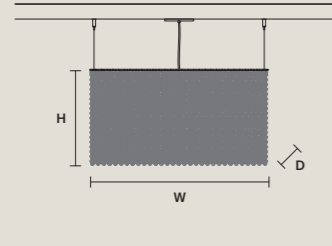

**CUBO S/LONG/M**

W	75 cm / 29.50"
D	25 cm / 9.80"
H	20 cm / 7.90"

STANDARD LIGHTING  
9×E12×40 W MAX (NOT INCL.)

**CUBO S/LONG/N**

W	75 cm / 29.50"
D	25 cm / 9.80"
H	40 cm / 15.70"

STANDARD LIGHTING  
17×E12×40 W MAX (NOT INCL.)