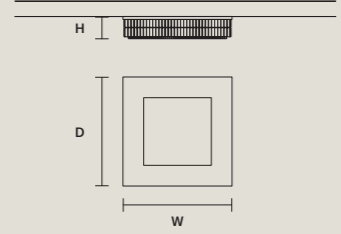

PALLADIO
PL 16/90/18 SQ

w	90 cm / 35.40"
D	90 cm / 35.40"
H	18 cm / 7.10"
■	31 kg / 68.20 lb

STANDARD LIGHTING
16×E26×60 W MAX (NOT INCL.)*
* BULB MAX Ø 45 mm / 1.80"