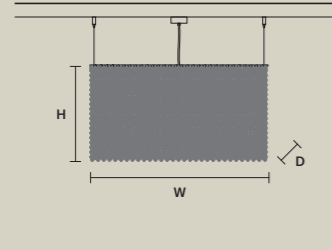

CUBO S/LONG/N

W	75 cm / 29.50"
D	25 cm / 9.80"
H	40 cm / 15.70"

STANDARD LIGHTING
17xE14x10 W MAX (NOT INCL.)