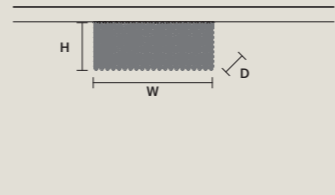

CUBO PL/LONG/J

W	50 cm / 19.70"
D	25 cm / 9.80"
H	20 cm / 7.90"
STANDARD LIGHTING	
8×E12×40 W MAX (NOT INCL.)