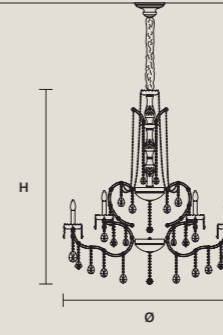

AQABA S 24/120/134

∅ 120 cm / 47.20"
H 134 cm / 52.80"
■ 43 kg / 94.60 lb

STANDARD LIGHTING
24×E12×40 W MAX (NOT INCL.)

INTEGRATED LED LIGHTING
RGB-W 24×LED SOURCE - 204 W TOT
DW 24×LED SOURCE - 194,4 W TOT