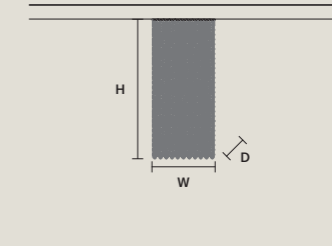

CUBO PL/SQUARE/MEDIUM 60

W	25 cm / 9.80"
D	25 cm / 9.80"
H	60 cm / 23.60"

STANDARD LIGHTING
8×E12×40 W MAX (NOT INCL.)