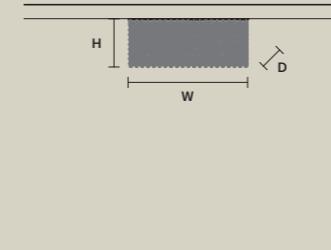

CUBO PL/SQUARE/LARGE 20

W	50 cm / 19.70"
D	50 cm / 19.70"
H	20 cm / 7.90"

STANDARD LIGHTING
12xE14x10 W MAX (NOT INCL.)