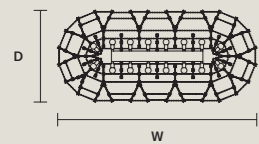

AQABA PL 16/155/37 OV

W 155 cm / 61.00"
D 73 cm / 28.70"
H 37 cm / 14.60"
■ 31 kg / 68.20 lb

STANDARD LIGHTING
16×E12×40 W MAX (NOT INCL.)

INTEGRATED LED LIGHTING
RGB-W 16×LED SOURCE - 136 W TOT
DW 16×LED SOURCE - 129,6 W TOT