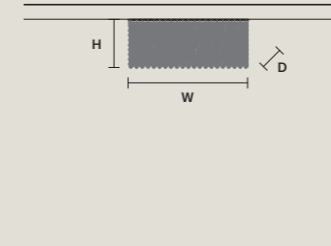

CUBO PL/SQUARE/LARGE 20

W	50 cm / 19.70"
D	50 cm / 19.70"
H	20 cm / 7.90"

STANDARD LIGHTING
12×E12×40 W MAX (NOT INCL.)