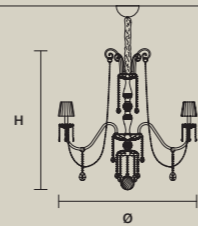

DIAMOND S 12/120/120

∅ 120 cm / 47.20"
H 120 cm / 47.20"
■ 25 kg / 55.00 lb

STANDARD LIGHTING
12×E14×10 W MAX (NOT INCL.)