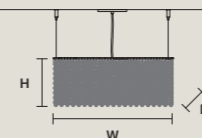

CUBO S/LONG/A		CE	ETL
W	50 cm / 19.70"		
D	12,5 cm / 4.90"		
H	20 cm / 7.90"		
STANDARD LIGHTING			
4×E12×40 W MAX (NOT INCL.)