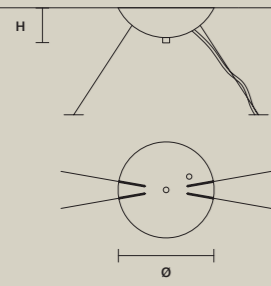

### SINGLE CANOPY

---

SIZE	
Ø	18 cm / 7.10"
H	6 cm / 2.40"

FINISHINGS
● G04

PRODUCT NAME
NUAGE S 6/124/40
NUAGE S 8/160/40
NUAGE S 10/200/40