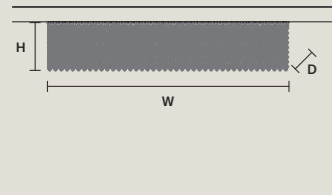

CUBO PL/LONG/G

W	100 cm / 39.40"
D	12,5 cm / 4.90"
H	20 cm / 7.90"
STANDARD LIGHTING	
6×E12×40 W MAX (NOT INCL.)