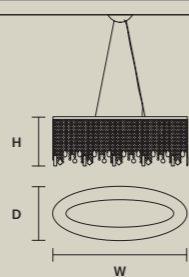

CRISTALLE S 5/100/35 OV

W 100 cm / 39.40"
D 40 cm / 15.70"
H 35 cm / 13.80"
■ 16 kg / 35.30 lb

STANDARD LIGHTING
5×E27×20 W MAX (NOT INCL.)