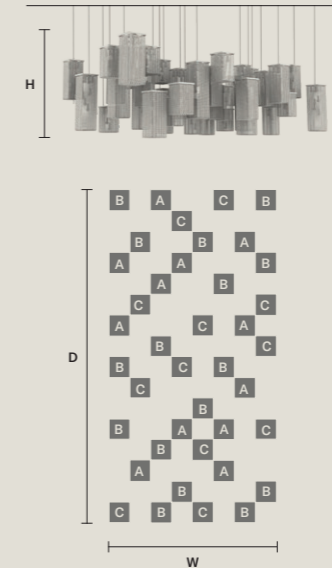

MODULES

- A 12×Cubo S/Square/Medium/40
- B 16×Cubo S/Square/Medium/60
- C 12×Cubo S/Square/Medium/80

CUBO COMBO S300 RC

W	100 cm / 39.40"
D	300 cm / 118.10"
H	120 cm / 47.20"
■	204 kg / 448.80 lb

STANDARD LIGHTING
192×E12×40 W MAX (NOT INCL.)