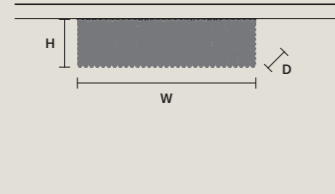

**CUBO PL/LONG/E**

W	75 cm / 29.50"
D	12,5 cm / 4.90"
H	40 cm / 15.70"
STANDARD LIGHTING	
9×E12×40 W MAX (NOT INCL.)	

**CUBO PL/LONG/F**

W	75 cm / 29.50"
D	12,5 cm / 4.90"
H	60 cm / 23.60"
STANDARD LIGHTING	
9×E12×40 W MAX (NOT INCL.)	