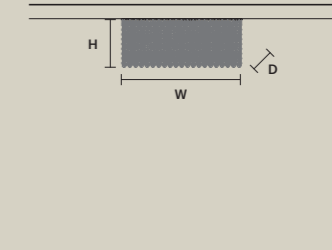

CUBO PL/LONG/A

W	50 cm / 19.70"
D	12,5 cm / 4.90"
H	20 cm / 7.90"

STANDARD LIGHTING
4xE14x10 W MAX (NOT INCL.)