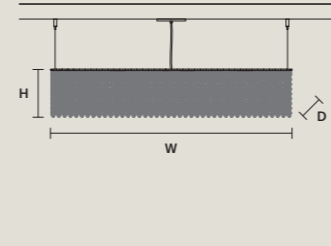

**CUBO S/LONG/O**

W	75 cm / 29.50"
D	25 cm / 9.80"
H	40 cm / 15.70"

STANDARD LIGHTING  
17×E12×40 W MAX (NOT INCL.)

**CUBO S/LONG/P**

W	100 cm / 39.40"
D	25 cm / 9.80"
H	20 cm / 7.90"

STANDARD LIGHTING  
12×E12×40 W MAX (NOT INCL.)