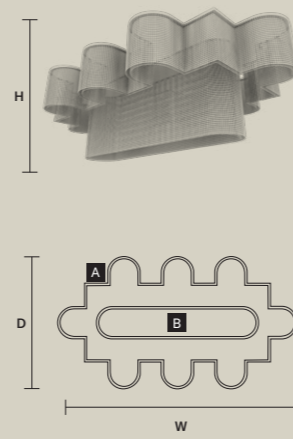

GALASSIA O1 SNG		CE	
W	201 cm / 79.10"		
D	201 cm / 79.10"		
H	100 cm / 39.40"		
■	80 kg / 176.00 lb		
STANDARD INTEGRATED LED LIGHTING			
	93,6 W CRI>95		
	3000 K – 12051 NOMINAL LM		
ON REQUEST			
	93,6 W CRI>95		
	2700 K – 11448 NOMINAL LM		

GALASSIA O1 TPL		CE	
W	362 cm / 142.50"		
D	201 cm / 79.10"		
H	100 cm / 39.40"		
■	170 kg / 374.00 lb		
STANDARD INTEGRATED LED LIGHTING			
	204 W CRI>95		
	3000 K – 26265 NOMINAL LM		
ON REQUEST			
	204 W CRI>95		
	2700 K – 24951 NOMINAL LM		

GALASSIA O3 SNG		CE	
W	257 cm / 101.20"		
D	156 cm / 61.40"		
H	25 cm / 9.80"		
■	40 kg / 88.00 lb		
STANDARD INTEGRATED LED LIGHTING			
	79,2 W CRI>95		
	3000 K – 10197 NOMINAL LM		
ON REQUEST			
	79,2 W CRI>95		
	2700 K – 9687 NOMINAL LM		

GALASSIA Q1 SNG		CE	
W	227 cm / 89.40"		
D	126 cm / 49.60"		
H	100 cm / 39.40"		
■	80 kg / 176.00 lb		
STANDARD INTEGRATED LED LIGHTING			
	96,8 W CRI>95		
	3000 K – 12462 NOMINAL LM		
ON REQUEST			
	96,8 W CRI>95		
	2700 K – 11838 NOMINAL LM		

GALASSIA R1 DBL		CE	
W	486 cm / 191.30"		
D	202 cm / 79.50"		
H	100 cm / 39.40"		
■	440 kg / 968.00 lb		
STANDARD INTEGRATED LED LIGHTING			
	601,6 W CRI>95		
	3000 K – 77404 NOMINAL LM		
ON REQUEST			
	601,6 W CRI>95		
	2700 K – 73533 NOMINAL LM		

GALASSIA R2 SNG		CE	
W	229 cm / 90.20"		
D	116 cm / 45.70"		
H	100 cm / 39.40"		
■	110 kg / 242.00 lb		
STANDARD INTEGRATED LED LIGHTING			
	150,4 W CRI>95		
	3000 K – 19363 NOMINAL LM		
ON REQUEST			
	150,4 W CRI>95		
	2700 K – 18394 NOMINAL LM		

MODULES	
A	OUTSIDE H50 36 × CORNER 20x20
B	INSIDE H50 4 × CORNER 20x20 2 × STRAIGHT 100 2 × STRAIGHT 50
DRIVER	
	1 × RECESSED

MODULES	
A	COMBO A H50 (x4) 12 × CORNER 20x20 2 × STRAIGHT 100 4 × STRAIGHT 50
B	COMBO B H100 (x2) 4 × CORNER 20x20 2 × STRAIGHT 50
C	COMBO C H100 (x1) 4 × CORNER 20x20 2 × STRAIGHT 100
DRIVER	
	2 × RECESSED

MODULES	
A	OUTSIDE H50 12 × CORNER 20x20 8 × ARCH 50
B	INSIDE H100 4 × ARCH 50
DRIVER	
	1 × RECESSED

MODULES	
A	OUTSIDE H50 20 × CORNER 20x20 16 × ARCH 50
B	INSIDE H100 4 × ARCH 50 4 × STRAIGHT 100
DRIVER	
	2 × RECESSED

MODULES	
	4 × CORNER 20x20 4 × STRAIGHT 50 4 × ARCH 50 4 × ARCH 75
DRIVER	
	1 × RECESSED

MODULES	
A	OUTSIDE H50 4 × ARCH 125 4 × STRAIGHT 100
B	INSIDE H100 4 × ARCH 50 2 × STRAIGHT 50
DRIVER	
	1 × RECESSED

MODULES	
A	COMBO A H25 8 × ARCH 200 8 × ARCH 50
B	COMBO B H50 8 × ARCH 175 8 × ARCH 75
C	COMBO C H75 8 × ARCH 150 8 × ARCH 100
D	COMBO D H100 8 × ARCH 125
DRIVER	
	2 × RECESSED

MODULES	
A	COMBO A H25 2 × ARCH 200 2 × ARCH 50
B	COMBO B H50 2 × ARCH 175 2 × ARCH 75
C	COMBO C H75 2 × ARCH 150 2 × ARCH 100
D	COMBO D H100 2 × ARCH 125
DRIVER	
	1 × RECESSED