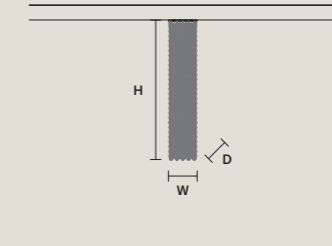

CUBO PL/SQUARE/SMALL 60

W	12,5 cm / 4.90"
D	12,5 cm / 4.90"
H	60 cm / 23.60"

STANDARD LIGHTING
3×E12×40 W MAX (NOT INCL.)