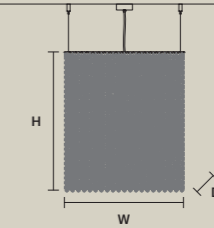

CUBO S/LONG/C

w 50 cm / 19.70"
d 12,5 cm / 4.90"
h 60 cm / 23.60"

STANDARD LIGHTING

7×E14×10 W MAX (NOT INCL.)