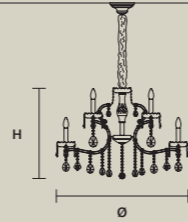

AQABA S 15/88/62

∅ 88 cm / 34.60"
H 62 cm / 24.40"
■ 19 kg / 41.80 lb

STANDARD LIGHTING
15×E14×10 W MAX (NOT INCL.)

INTEGRATED LED LIGHTING
RGB-W 15×LED SOURCE - 127,5 W TOT

DW 15×LED SOURCE - 121,5 W TOT