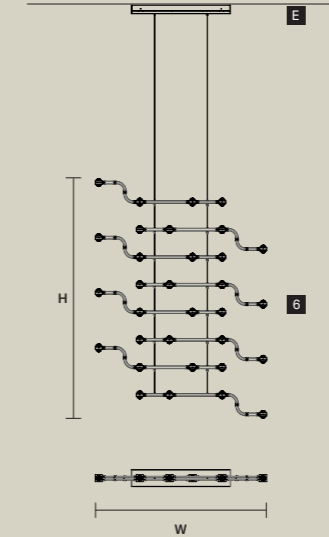

**RAQAM N2
BASIC BATCH B8
MODULO 6 × 8**

W 121 cm / 47.60"
H 155 cm / 61.00"
■ 16 kg / 35.20 lb

INTEGRATED LED LIGHTING
64 LED LIGHTS CRI>85
3000 K – 96 W
12480 NOMINAL LM