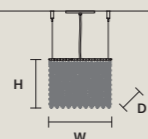

CUBO S/SQUARE/MEDIUM 20		CE	ETL
W	25 cm / 9.80"		
D	25 cm / 9.80"		
H	20 cm / 7.90"		
STANDARD LIGHTING			
4×E12×40 W MAX (NOT INCL.)