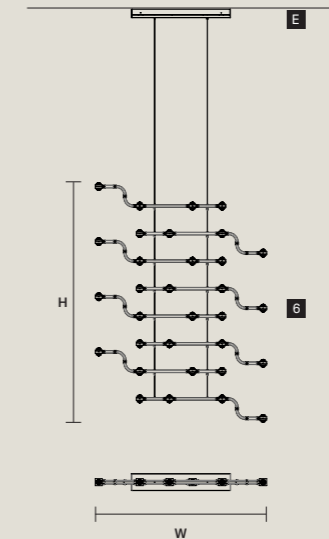

**RAQAM N2
BASIC BATCH B8
MODULO 6 × 8**

W 121 cm / 47.60"
H 155 cm / 61.00"
■ 16 kg / 35.20 lb

INTEGRATED LED LIGHTING
64 LED LIGHTS CRI>85
3000 K – 96 W
12480 NOMINAL LM