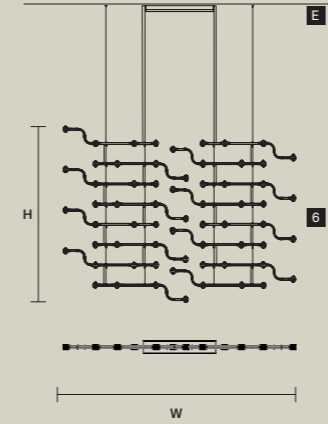

**RAQAM N2
BASIC BATCH A16
MODULO 6 × 16**

W 225 cm / 88.60"
H 155 cm / 61.00"
■ 28 kg / 61.60 lb

INTEGRATED LED LIGHTING
128 LED LIGHTS CRI>85
3000 K – 192 W
24960 NOMINAL LM