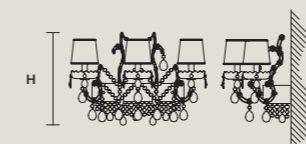

STANDARD LIGHTING

4×E12×40 W MAX (NOT INCL.)