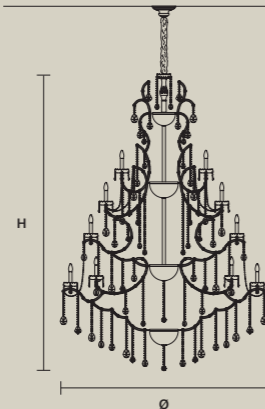

AQABA S 65/170/250

∅ 170 cm / 66.90"
H 250 cm / 98.40"
■ 142 kg / 312.40 lb

STANDARD LIGHTING
65×E14×10 W MAX (NOT INCL.)

INTEGRATED LED LIGHTING
RGB-W 65×LED SOURCE - 552,5 W TOT
DW 65×LED SOURCE - 526,5 W TOT