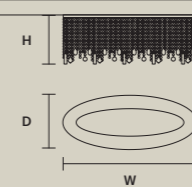

CRISTALLE PL 5/100/35 OV

W 100 cm / 39.40"
D 40 cm / 15.70"
H 35 cm / 13.80"
■ 16 kg / 35.30 lb

STANDARD LIGHTING
5×E27×20 W MAX (NOT INCL.)