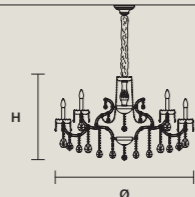

AQABA S 18/105/65

∅ 105 cm / 41.30"
H 65 cm / 25.60"
■ 23 kg / 50.60 lb

STANDARD LIGHTING
18×E12×40 W MAX (NOT INCL.)

INTEGRATED LED LIGHTING
RGB-W 18×LED SOURCE - 153 W TOT
DW 18×LED SOURCE - 145,8 W TOT