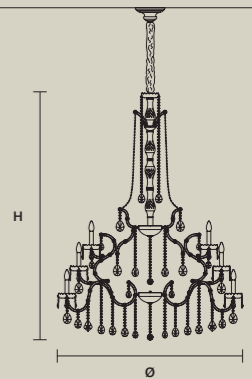

**AQABA S 32/130/105**

∅ 130 cm / 51.20"  
 H 105 cm / 41.30"  
 ■ 53 kg / 116.60 lb

STANDARD LIGHTING  
 32×E14×10 W MAX (NOT INCL.)

INTEGRATED LED LIGHTING  
 RGB-W 32×LED SOURCE - 272 W TOT

DW 32×LED SOURCE - 259,2 W TOT

**AQABA S 32/130/170**

∅ 130 cm / 51.20"  
 H 170 cm / 66.90"  
 ■ 45 kg / 99.00 lb

STANDARD LIGHTING  
 32×E14×10 W MAX (NOT INCL.)

INTEGRATED LED LIGHTING  
 RGB-W 32×LED SOURCE - 272 W TOT

DW 32×LED SOURCE - 259,2 W TOT

**AQABA S 36/165/160**

∅ 165 cm / 65.00"  
 H 160 cm / 63.00"  
 ■ 90 kg / 198.00 lb

STANDARD LIGHTING   
 36×E14×10 W MAX (NOT INCL.)

INTEGRATED LED LIGHTING   
 RGB-W 36×LED SOURCE - 306 W TOT  
 DW 36×LED SOURCE - 291,6 W TOT