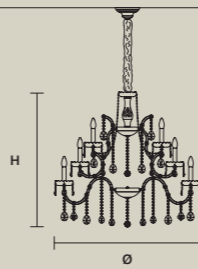

AQABA S 25/100/90

∅ 100 cm / 39.40"
H 90 cm / 35.40"
■ 30 kg / 66.00 lb

STANDARD LIGHTING
25×E14×10 W MAX (NOT INCL.)

INTEGRATED LED LIGHTING
RGB-W 25×LED SOURCE - 212,5 W TOT

DW 25×LED SOURCE - 202,5 W TOT