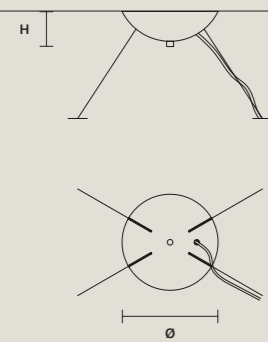

## SINGLE CANOPY

SIZE	
Ø	18 cm / 7.10"
H	6 cm / 2.40"

FINISHINGS
● G04

PRODUCT NAME
CRISTALLE S 4/80/30 OV
CRISTALLE S 5/100/35 OV
CRISTALLE S 6/120/40 OV