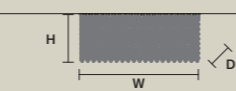

CUBO PL/LONG/G		CE
W	100 cm / 39.40"	
D	12,5 cm / 4.90"	
H	20 cm / 7.90"	
STANDARD LIGHTING		
6×E14×10 W MAX (NOT INCL.)		

CUBO PL/LONG/H		CE
W	100 cm / 39.40"	
D	12,5 cm / 4.90"	
H	40 cm / 15.70"	
STANDARD LIGHTING		
11×E14×10 W MAX (NOT INCL.)		

CUBO PL/LONG/I		CE
W	100 cm / 39.40"	
D	12,5 cm / 4.90"	
H	60 cm / 23.60"	
STANDARD LIGHTING		
11×E14×10 W MAX (NOT INCL.)		

CUBO PL/LONG/J		CE
W	50 cm / 19.70"	
D	25 cm / 9.80"	
H	20 cm / 7.90"	
STANDARD LIGHTING		
8×E14×10 W MAX (NOT INCL.)		

CUBO PL/LONG/S		CE
W	100 cm / 39.40"	
D	50 cm / 19.70"	
H	20 cm / 7.90"	
STANDARD LIGHTING		
12×E14×10 W MAX (NOT INCL.)		

CUBO PL/LONG/T		CE
W	100 cm / 39.40"	
D	50 cm / 19.70"	
H	40 cm / 15.70"	
STANDARD LIGHTING		
18×E14×10 W MAX (NOT INCL.)		

CUBO A/SQUARE		CCC, TFCF, CE, ENEC
W	12.5 cm / 4.90"	
D	12.5 cm / 4.90"	
H	25 cm / 9.80"	
STANDARD LIGHTING		
1×E14×10 W MAX (NOT INCL.)		

CUBO A/LONG		CCC, TFCF, CE, ENEC
W	40 cm / 15.70"	
D	12.5 cm / 4.90"	
H	20 cm / 7.90"	
STANDARD LIGHTING		
4×E14×10 W MAX (NOT INCL.)