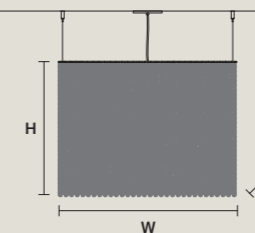

CUBO S/LONG/F		CE	ETL
W	75 cm / 29.50"		
D	12,5 cm / 4.90"		
H	60 cm / 23.60"		
STANDARD LIGHTING			
9×E12×40 W MAX (NOT INCL.)