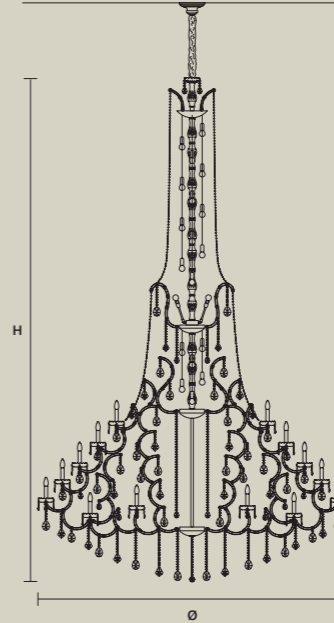

AQABA S 116/245/400

∅ 245 cm / 96.50"
H 400 cm / 157.50"
■ 200 kg / 440.00 lb

STANDARD LIGHTING
116×E14×10 W MAX (NOT INCL.)

INTEGRATED LED LIGHTING
RGB-W 116×LED SOURCE - 986 W TOT
DW 116×LED SOURCE - 939,6 W TOT