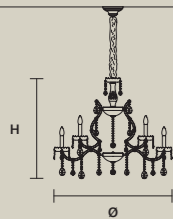

AQABA S 15/90/80

∅ 90 cm / 35.40"
H 80 cm / 31.50"
■ 20 kg / 44.00 lb

STANDARD LIGHTING
15×E14×10 W MAX (NOT INCL.)

INTEGRATED LED LIGHTING
RGB-W 15×LED SOURCE - 127,5 W TOT

DW 15×LED SOURCE - 121,5 W TOT