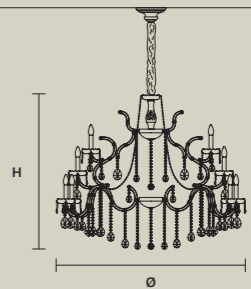

AQABA S 32/130/105

∅ 130 cm / 51.20"
H 105 cm / 41.30"
■ 53 kg / 116.60 lb

STANDARD LIGHTING
32×E14×10 W MAX (NOT INCL.)

INTEGRATED LED LIGHTING
RGB-W 32×LED SOURCE - 272 W TOT

DW 32×LED SOURCE - 259,2 W TOT