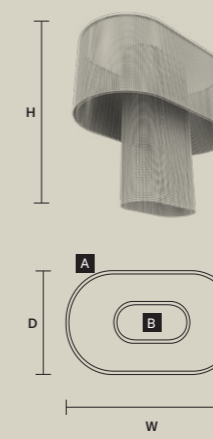

GALASSIA O1 SNG		CE	
W	201 cm / 79.10"		
D	201 cm / 79.10"		
H	100 cm / 39.40"		
■	80 kg / 176.00 lb		
STANDARD INTEGRATED LED LIGHTING			
	93,6 W CRI>95		
	3000 K – 12051 NOMINAL LM		
ON REQUEST			
	93,6 W CRI>95		
	2700 K – 11448 NOMINAL LM		

GALASSIA O1 TPL		CE	
W	362 cm / 142.50"		
D	201 cm / 79.10"		
H	100 cm / 39.40"		
■	170 kg / 374.00 lb		
STANDARD INTEGRATED LED LIGHTING			
	204 W CRI>95		
	3000 K – 26265 NOMINAL LM		
ON REQUEST			
	204 W CRI>95		
	2700 K – 24951 NOMINAL LM		

GALASSIA O3 SNG		CE	
W	257 cm / 101.20"		
D	156 cm / 61.40"		
H	25 cm / 9.80"		
■	40 kg / 88.00 lb		
STANDARD INTEGRATED LED LIGHTING			
	79,2 W CRI>95		
	3000 K – 10197 NOMINAL LM		
ON REQUEST			
	79,2 W CRI>95		
	2700 K – 9687 NOMINAL LM		

GALASSIA Q1 SNG		CE	
W	227 cm / 89.40"		
D	126 cm / 49.60"		
H	100 cm / 39.40"		
■	80 kg / 176.00 lb		
STANDARD INTEGRATED LED LIGHTING			
	96,8 W CRI>95		
	3000 K – 12462 NOMINAL LM		
ON REQUEST			
	96,8 W CRI>95		
	2700 K – 11838 NOMINAL LM		

GALASSIA R1 DBL		CE	
W	486 cm / 191.30"		
D	202 cm / 79.50"		
H	100 cm / 39.40"		
■	440 kg / 968.00 lb		
STANDARD INTEGRATED LED LIGHTING			
	601,6 W CRI>95		
	3000 K – 77404 NOMINAL LM		
ON REQUEST			
	601,6 W CRI>95		
	2700 K – 73533 NOMINAL LM		

GALASSIA R2 SNG		CE	
W	229 cm / 90.20"		
D	116 cm / 45.70"		
H	100 cm / 39.40"		
■	110 kg / 242.00 lb		
STANDARD INTEGRATED LED LIGHTING			
	150,4 W CRI>95		
	3000 K – 19363 NOMINAL LM		
ON REQUEST			
	150,4 W CRI>95		
	2700 K – 18394 NOMINAL LM		

MODULES	
A	OUTSIDE H50 36 × CORNER 20x20
B	INSIDE H50 4 × CORNER 20x20 2 × STRAIGHT 100 2 × STRAIGHT 50
DRIVER	
	1 × RECESSED

MODULES	
A	COMBO A H50 (x4) 12 × CORNER 20x20 2 × STRAIGHT 100 4 × STRAIGHT 50
B	COMBO B H100 (x2) 4 × CORNER 20x20 2 × STRAIGHT 50
C	COMBO C H100 (x1) 4 × CORNER 20x20 2 × STRAIGHT 100
DRIVER	
	2 × RECESSED

MODULES	
A	OUTSIDE H50 12 × CORNER 20x20 8 × ARCH 50
B	INSIDE H100 4 × ARCH 50
DRIVER	
	1 × RECESSED

MODULES	
A	OUTSIDE H50 20 × CORNER 20x20 16 × ARCH 50
B	INSIDE H100 4 × ARCH 50 4 × STRAIGHT 100
DRIVER	
	2 × RECESSED

MODULES	
	4 × CORNER 20x20 4 × STRAIGHT 50 4 × ARCH 50 4 × ARCH 75
DRIVER	
	1 × RECESSED

MODULES	
A	OUTSIDE H50 4 × ARCH 125 4 × STRAIGHT 100
B	INSIDE H100 4 × ARCH 50 2 × STRAIGHT 50
DRIVER	
	1 × RECESSED

MODULES	
A	COMBO A H25 8 × ARCH 200 8 × ARCH 50
B	COMBO B H50 8 × ARCH 175 8 × ARCH 75
C	COMBO C H75 8 × ARCH 150 8 × ARCH 100
D	COMBO D H100 8 × ARCH 125
DRIVER	
	2 × RECESSED

MODULES	
A	COMBO A H25 2 × ARCH 200 2 × ARCH 50
B	COMBO B H50 2 × ARCH 175 2 × ARCH 75
C	COMBO C H75 2 × ARCH 150 2 × ARCH 100
D	COMBO D H100 2 × ARCH 125
DRIVER	
	1 × RECESSED