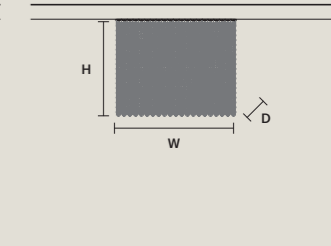

CUBO PL/LONG/B

W	50 cm / 19.70"
D	12,5 cm / 4.90"
H	40 cm / 15.70"

STANDARD LIGHTING
7×E12×40 W MAX (NOT INCL.)