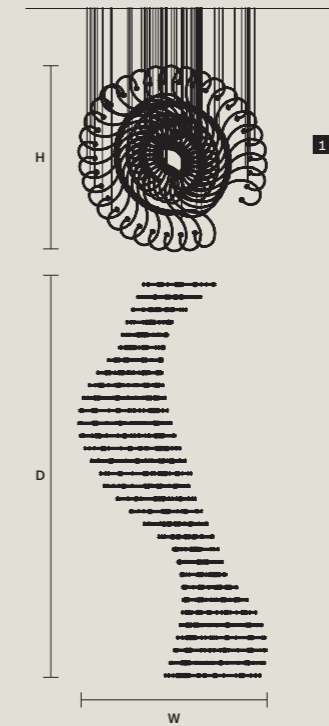

RAQAM R1
BASIC BATCH B
MODULO 1 × 32

W 227 cm / 89.40"
D 470 cm / 185.00"
H 223 cm / 87.80"
■ 104 kg / 228.80 lb

INTEGRATED LED LIGHTING
256 LED LIGHTS CRI>85
3000 K – 384 W
49920 NOMINAL LM

MODULES
1 × 32

CANOPY
RECESSED

CABLES
×64 SINGLE STEEL CABLES

RAQAM R3
BASIC BATCH A
MODULO 1 × 16

ø 125 cm / 49.20"
H 530 cm / 208.70"
■ 52 kg / 114.40 lb

INTEGRATED LED LIGHTING
128 LED LIGHTS CRI>85
3000 K – 192 W
24960 NOMINAL LM