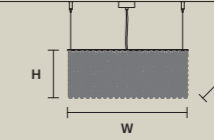

CUBO S/SQUARE/ LARGE 20

w 50 cm / 19.70"
d 50 cm / 19.70"
h 20 cm / 7.90"

STANDARD LIGHTING

12×E14×10 W MAX (NOT INCL.)