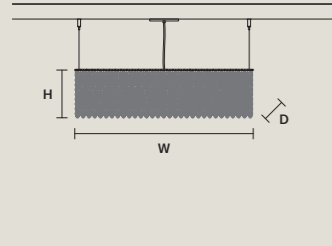

CUBO S/LONG/M

W	75 cm / 29.50"
D	25 cm / 9.80"
H	20 cm / 7.90"

STANDARD LIGHTING
9×E12×40 W MAX (NOT INCL.)