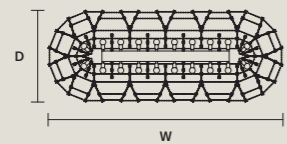

AQABA PL 20/180/37 OV

W 180 cm / 70.90"
D 73 cm / 28.70"
H 37 cm / 14.60"
■ 40 kg / 88.00 lb

STANDARD LIGHTING
20×E12×40 W MAX (NOT INCL.)

INTEGRATED LED LIGHTING
RGB-W 20×LED SOURCE - 170 W TOT
DW 20×LED SOURCE - 162 W TOT