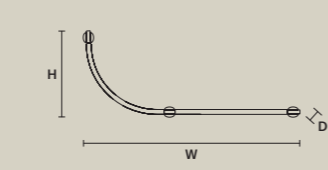

MODULE 3	
w	79,5 cm / 31.30"
d	5 cm / 2.00"
H	32 cm / 12.60"
■	1,2 kg / 2.60 lb
INTEGRATED LED LIGHTING	
6 LED LIGHTS CRI>85	
3000 K – 9 W	
1170 NOMINAL LM	

MODULE 6	
w	92 cm / 36.20"
d	5 cm / 2.00"
H	17,5 cm / 6.90"
■	1,5 kg / 3.30 lb
INTEGRATED LED LIGHTING	
8 LED LIGHTS CRI>85	
3000 K – 12 W	
1560 NOMINAL LM