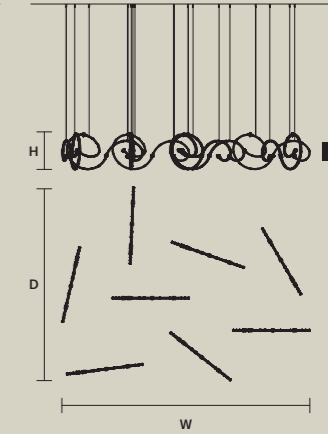

**RAQAM N6
BASIC BATCH A
MODULO 1 × 8**

W 369 cm / 145.30"
D 290 cm / 114.20"
H 57 cm / 22.40"
■ 27 kg / 59.40 lb

INTEGRATED LED LIGHTING
64 LED LIGHTS CRI>85
3000 K – 96 W
12480 NOMINAL LM