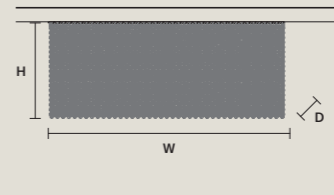

CUBO PL/LONG/T

W	100 cm / 39.40"
D	50 cm / 19.70"
H	40 cm / 15.70"
STANDARD LIGHTING	
18×E12×40 W MAX (NOT INCL.)