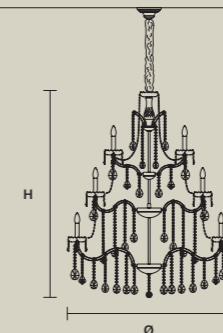

AQABA S 25/110/140

∅ 110 cm / 43.30"
H 140 cm / 55.10"
■ 41 kg / 90.20 lb

STANDARD LIGHTING
25×E14×10 W MAX (NOT INCL.)

INTEGRATED LED LIGHTING
RGB-W 25×LED SOURCE - 212,5 W TOT

DW 25×LED SOURCE - 202,5 W TOT