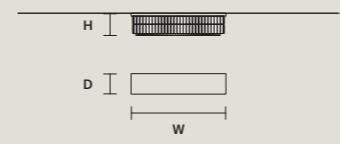

PALLADIO
PL 5/80/18 LN

w	80 cm / 31.50"
D	17 cm / 6.70"
H	18 cm / 7.10"
■	9 kg / 19.80 lb

STANDARD LIGHTING
5×E26×60 W MAX (NOT INCL.)*
* BULB MAX Ø 45 mm / 1.80"