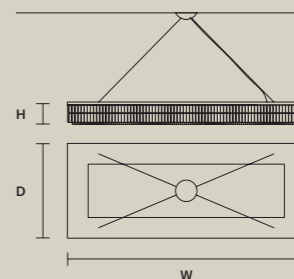

STANDARD LIGHTING

26×E27×20 W MAX (NOT INCL.)
* BULB MAX Ø 45 mm / 1.80"