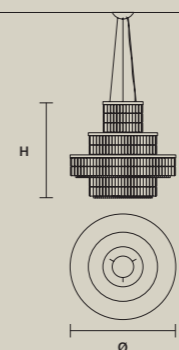

STANDARD LIGHTING

15×E27×20 W MAX (NOT INCL.)
* BULB MAX Ø 45 mm / 1.80"