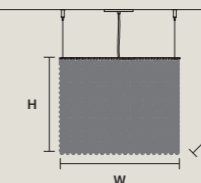

CUBO S/LONG/B		CE	ETL
W	50 cm / 19.70"		
D	12,5 cm / 4.90"		
H	40 cm / 15.70"		
STANDARD LIGHTING			
7×E12×40 W MAX (NOT INCL.)