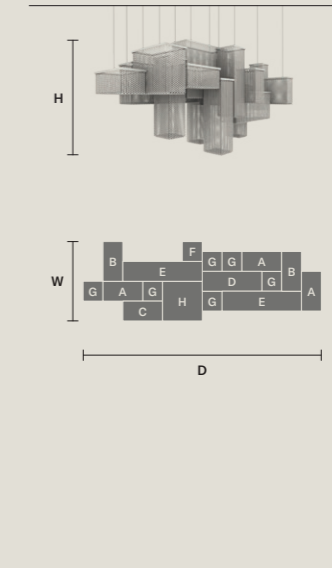

MODULES

- A 3×Cubo S/Long/J
- B 2×Cubo S/Long/K
- C 1×Cubo S/Long/L
- D 1×Cubo S/Long/O
- E 2×Cubo S/Long/Q
- F 1×Cubo S/Square/Medium 40
- G 6×Cubo S/Square/Medium 80
- H 1×Cubo S/Square/Large 40