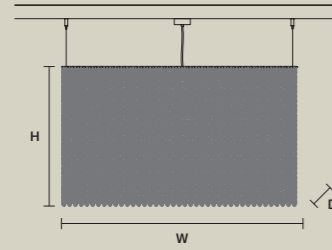

CUBO S/LONG/R

W	100 cm / 39.40"
D	25 cm / 9.80"
H	60 cm / 23.60"

STANDARD LIGHTING
18xE14x10 W MAX (NOT INCL.)