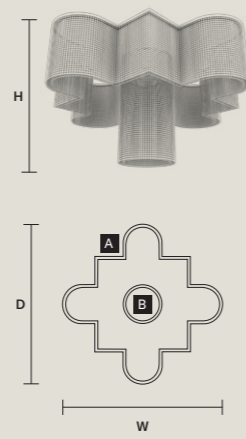

GALASSIA O1 SNG		CE	
W	201 cm / 79.10"		
D	201 cm / 79.10"		
H	100 cm / 39.40"		
■	80 kg / 176.00 lb		
STANDARD INTEGRATED LED LIGHTING			
	93,6 W CRI>95		
	3000 K – 12051 NOMINAL LM		
ON REQUEST			
	93,6 W CRI>95		
	2700 K – 11448 NOMINAL LM		

GALASSIA O1 TPL		CE	
W	362 cm / 142.50"		
D	201 cm / 79.10"		
H	100 cm / 39.40"		
■	170 kg / 374.00 lb		
STANDARD INTEGRATED LED LIGHTING			
	204 W CRI>95		
	3000 K – 26265 NOMINAL LM		
ON REQUEST			
	204 W CRI>95		
	2700 K – 24951 NOMINAL LM		

GALASSIA O3 SNG		CE	
W	257 cm / 101.20"		
D	156 cm / 61.40"		
H	25 cm / 9.80"		
■	40 kg / 88.00 lb		
STANDARD INTEGRATED LED LIGHTING			
	79,2 W CRI>95		
	3000 K – 10197 NOMINAL LM		
ON REQUEST			
	79,2 W CRI>95		
	2700 K – 9687 NOMINAL LM		

GALASSIA Q1 SNG		CE	
W	227 cm / 89.40"		
D	126 cm / 49.60"		
H	100 cm / 39.40"		
■	80 kg / 176.00 lb		
STANDARD INTEGRATED LED LIGHTING			
	96,8 W CRI>95		
	3000 K – 12462 NOMINAL LM		
ON REQUEST			
	96,8 W CRI>95		
	2700 K – 11838 NOMINAL LM		

GALASSIA R1 DBL		CE	
W	486 cm / 191.30"		
D	202 cm / 79.50"		
H	100 cm / 39.40"		
■	440 kg / 968.00 lb		
STANDARD INTEGRATED LED LIGHTING			
	601,6 W CRI>95		
	3000 K – 77404 NOMINAL LM		
ON REQUEST			
	601,6 W CRI>95		
	2700 K – 73533 NOMINAL LM		

GALASSIA R2 SNG		CE	
W	229 cm / 90.20"		
D	116 cm / 45.70"		
H	100 cm / 39.40"		
■	110 kg / 242.00 lb		
STANDARD INTEGRATED LED LIGHTING			
	150,4 W CRI>95		
	3000 K – 19363 NOMINAL LM		
ON REQUEST			
	150,4 W CRI>95		
	2700 K – 18394 NOMINAL LM		

MODULES	
A	OUTSIDE H50 36 × CORNER 20x20
B	INSIDE H50 4 × CORNER 20x20 2 × STRAIGHT 100 2 × STRAIGHT 50
DRIVER	
	1 × RECESSED

MODULES	
A	COMBO A H50 (x4) 12 × CORNER 20x20 2 × STRAIGHT 100 4 × STRAIGHT 50
B	COMBO B H100 (x2) 4 × CORNER 20x20 2 × STRAIGHT 50
C	COMBO C H100 (x1) 4 × CORNER 20x20 2 × STRAIGHT 100
DRIVER	
	2 × RECESSED

MODULES	
A	OUTSIDE H50 12 × CORNER 20x20 8 × ARCH 50
B	INSIDE H100 4 × ARCH 50
DRIVER	
	1 × RECESSED

MODULES	
A	OUTSIDE H50 20 × CORNER 20x20 16 × ARCH 50
B	INSIDE H100 4 × ARCH 50 4 × STRAIGHT 100
DRIVER	
	2 × RECESSED

MODULES	
	4 × CORNER 20x20 4 × STRAIGHT 50 4 × ARCH 50 4 × ARCH 75
DRIVER	
	1 × RECESSED

MODULES	
A	OUTSIDE H50 4 × ARCH 125 4 × STRAIGHT 100
B	INSIDE H100 4 × ARCH 50 2 × STRAIGHT 50
DRIVER	
	1 × RECESSED

MODULES	
A	COMBO A H25 8 × ARCH 200 8 × ARCH 50
B	COMBO B H50 8 × ARCH 175 8 × ARCH 75
C	COMBO C H75 8 × ARCH 150 8 × ARCH 100
D	COMBO D H100 8 × ARCH 125
DRIVER	
	2 × RECESSED

MODULES	
A	COMBO A H25 2 × ARCH 200 2 × ARCH 50
B	COMBO B H50 2 × ARCH 175 2 × ARCH 75
C	COMBO C H75 2 × ARCH 150 2 × ARCH 100
D	COMBO D H100 2 × ARCH 125
DRIVER	
	1 × RECESSED