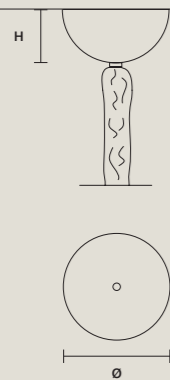

SINGLE CANOPY

SIZE	FINISHINGS	PRODUCT NAME
Ø 20 cm / 7.90"	● G04	DIAMOND S 12/120/120
H 10 cm / 3.90"		DIAMOND S 16/145/125
		DIAMOND S 24/143/175
		DIAMOND S 32/110/250
		DIAMOND S 64/140/500