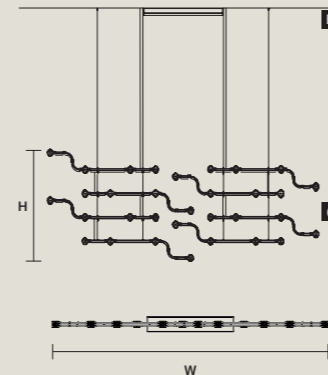

**RAQAM N2
BASIC BATCH A8
MODULO 6 × 8**

W 225 cm / 88.60"
H 76 cm / 29.90"
■ 16 kg / 35.20 lb

INTEGRATED LED LIGHTING
64 LED LIGHTS CRI>85
3000 K – 96 W
12480 NOMINAL LM