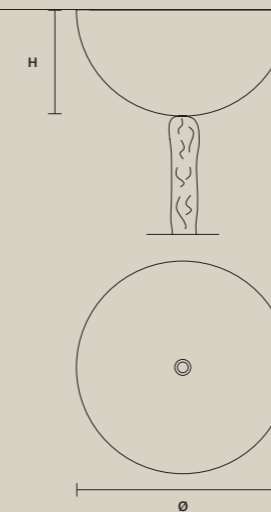

SINGLE CANOPY/INTEGRATED LED LIGHTING

SIZE		FRAME FINISHINGS	CANOPI FINISHINGS	PRODUCT NAME
Ø	35 cm / 13.80"	G03	G03	AQABA S 56/185/165
H	21 cm / 8.30"	G04	G04	AQABA S 56/185/230
				AQABA S 56/210/190
				AQABA S 65/170/250
				AQABA S 70/150/380
				AQABA S 70/245/290
				AQABA S 116/245/400