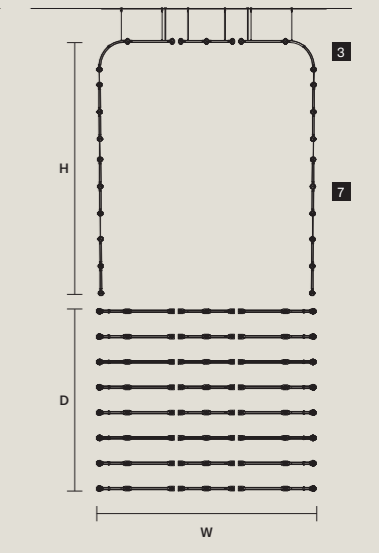

RAQAM R4
BASIC BATCH B
MODULO 3 × 16 + MODULO 7 × 56

W 227 cm / 89.40"
D 191 cm / 75.20"
H 250 cm / 98.40"
■ 84 kg / 184.80 lb

INTEGRATED LED LIGHTING
432 LED LIGHTS CRI>85
3000 K – 648 W
84240 NOMINAL LM