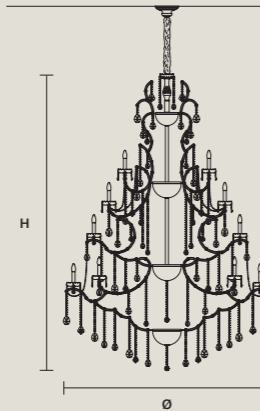

AQABA S 65/170/250

∅ 170 cm / 66.90"
H 250 cm / 98.40"
■ 142 kg / 312.40 lb

STANDARD LIGHTING **CE**
65×E12×40 W MAX (NOT INCL.)

INTEGRATED LED LIGHTING **CE**
RGB-W 65×LED SOURCE - 552,5 W TOT
DW 65×LED SOURCE - 526,5 W TOT