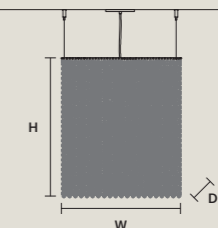

CUBO S/LONG/C		CE	ETL
W	50 cm / 19.70"		
D	12,5 cm / 4.90"		
H	60 cm / 23.60"		
STANDARD LIGHTING			
7×E12×40 W MAX (NOT INCL.)