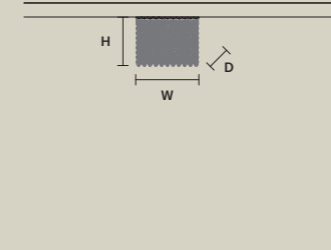

W	25 cm / 9.80"
D	25 cm / 9.80"
H	20 cm / 7.90"

STANDARD LIGHTING  
4xE14x10 W MAX (NOT INCL.)

**CUBO PL/SQUARE/MEDIUM 40** 

W	25 cm / 9.80"
D	25 cm / 9.80"
H	40 cm / 15.70"

STANDARD LIGHTING  
7xE14x10 W MAX (NOT INCL.)