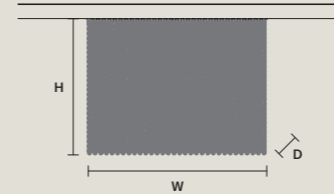

CUBO PL/LONG/O

W	75 cm / 29.50"
D	25 cm / 9.80"
H	60 cm / 23.60"
STANDARD LIGHTING	
17×E12×40 W MAX (NOT INCL.)