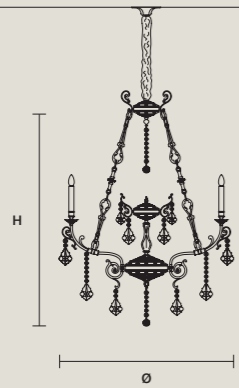

ODESSA S 8/90/120

∅ 90 cm / 35.40"
H 120 cm / 47.20"
■ 24 kg / 52.80 lb

STANDARD LIGHTING
8×E12×40 W MAX (NOT INCL.)