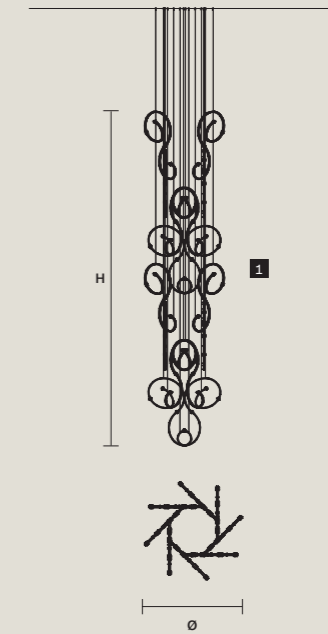

RAQAM N7
BASIC BATCH A
MODULO 7 × 8

W 117 cm / 46.10"
D 60 cm / 23.60"
H 50 cm / 19.70"
■ 12 kg / 26.40 lb

INTEGRATED LED LIGHTING
48 LED LIGHTS CRI>85
3000 K – 72 W
9360 NOMINAL LM

MODULES
7 × 8

CANOPY
RECESSED

CABLES
×16 SINGLE STEEL CABLES

RAQAM O1
COMPOSITION
BASIC BATCH B × 5

W 93.5 cm / 36.80"
D 93.5 cm / 36.80"
H 250 cm / 98.40"
■ 135 kg / 297.00 lb

INTEGRATED LED LIGHTING
480 LED LIGHTS CRI>85
3000 K – 720 W
93600 NOMINAL LM

MODULES
5 × 80

CANOPY
D × 1
ø 10 cm / 3.90"
H 2,5 cm / 1.00"

CABLES
×15 SINGLE STEEL CABLES

RAQAM P4
BASIC BATCH A
MODULO 7 × 32

ø 126 cm / 49.60"
H 223 cm / 87.80"
■ 42 kg / 92.40 lb

INTEGRATED LED LIGHTING
192 LED LIGHTS CRI>85
3000 K – 288 W
37440 NOMINAL LM

MODULES
7 × 32

CANOPY
C × 1
ø 42 cm / 16.50"
H 6 cm / 2.40"

CABLES
×32 SINGLE STEEL CABLES

RAQAM Q5
BASIC BATCH D – MODULO 1 × 16
+ MODULO 1 × 8 + MODULO 1 × 8

ø 385 cm / 151.60"
H 209 cm / 82.30"
■ 120 kg / 264.00 lb

INTEGRATED LED LIGHTING
256 LED LIGHTS CRI>85
3000 K – 384 W
49920 NOMINAL LM

MODULES
1 × 32

CANOPY
D × 1
ø 10 cm / 3.90"
H 2,5 cm / 1.00"

CABLES
×67 SINGLE STEEL CABLES

RAQAM Q5
BASIC BATCH E
MODULO 1 × 10

ø 266 cm / 104.70"
H 55 cm / 21.70"
■ 38 kg / 83.60 lb

INTEGRATED LED LIGHTING
80 LED LIGHTS CRI>85
3000 K – 120 W
15600 NOMINAL LM

MODULES
1 × 10

CANOPY
A × 1
ø 30 cm / 11.80"
H 6 cm / 2.40"

CABLES
×13 SINGLE STEEL CABLES

RAQAM R1
BASIC BATCH B
MODULO 1 × 32

W 227 cm / 89.40"
D 470 cm / 185.00"
H 223 cm / 87.80"
■ 104 kg / 228.80 lb

INTEGRATED LED LIGHTING
256 LED LIGHTS CRI>85
3000 K – 384 W
49920 NOMINAL LM

MODULES
1 × 32

CANOPY
RECESSED

CABLES
×64 SINGLE STEEL CABLES

RAQAM R3
BASIC BATCH A
MODULO 1 × 16

ø 125 cm / 49.20"
H 530 cm / 208.70"
■ 52 kg / 114.40 lb

INTEGRATED LED LIGHTING
128 LED LIGHTS CRI>85
3000 K – 192 W
24960 NOMINAL LM

MODULES
1 × 16

CANOPY
RECESSED

CABLES
×16 SINGLE STEEL CABLES

RAQAM R4
BASIC BATCH B
MODULO 3 × 16 + MODULO 7 × 56