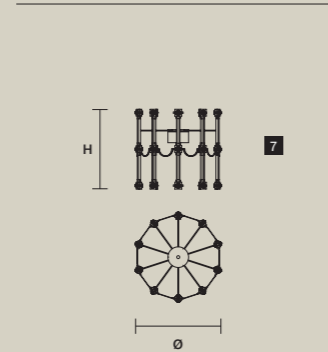

**RAQAM M7 ADDITIONAL
ELEMENT TO INCREASE THE
OVERALL HEIGHT MODULO 7 × 10**

∅ 62 cm / 24.40"
H 58 cm / 22.80"
■ 18 kg / 39.60 lb

INTEGRATED LED LIGHTING
60 LED LIGHTS CRI>85
3000 K – 90 W
11700 NOMINAL LM