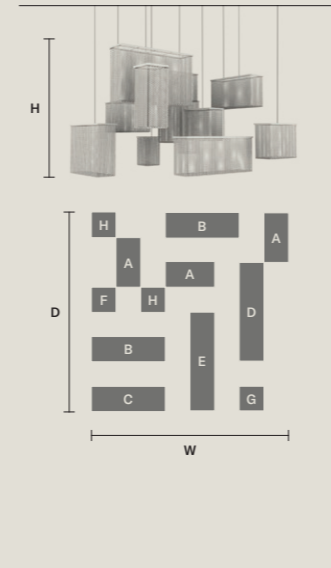

MODULES

- A 3×Cubo S/Long/K
- B 2×Cubo S/Long/N
- C 1×Cubo S/Long/O
- D 1×Cubo S/Long/Q
- E 1×Cubo S/Long/R
- F 1×Cubo S/Square/Medium/40
- G 1×Cubo S/Square/Medium/60
- H 2×Cubo S/Square/Medium/80

CUBO COMBO S150 RC

W	75 cm / 29.50"
D	150 cm / 59.10"
H	60 cm / 23.60"
■	83 kg / 182.60 lb

STANDARD LIGHTING
69×E12×40 W MAX (NOT INCL.)