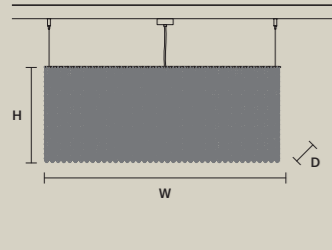

**CUBO S/LONG/P** 

W	100 cm / 39.40"
D	25 cm / 9.80"
H	20 cm / 7.90"

STANDARD LIGHTING  
12xE14x10 W MAX (NOT INCL.)

**CUBO S/LONG/Q** 

W	100 cm / 39.40"
D	25 cm / 9.80"
H	40 cm / 15.70"

STANDARD LIGHTING  
18xE14x10 W MAX (NOT INCL.)