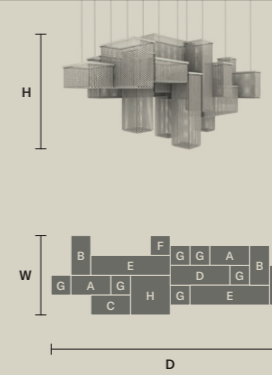

**CUBO COMBO S300 RC**

W 100 cm / 39.40"  
 D 300 cm / 118.10"  
 H 120 cm / 47.20"  
 ■ 204 kg / 448.80 lb

STANDARD LIGHTING  
 192×E14×10 W MAX (NOT INCL.)

**MODULES**

- A 2×Cubo S/Long/A
- B 1×Cubo S/Long/B
- C 2×Cubo S/Square/Small 40
- D 2×Cubo S/Square/Small 60
- E 1×Cubo S/Square/Medium 20
- F 3×Cubo S/Square/Medium 40