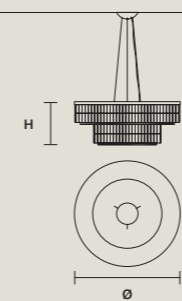

PALLADIO S 9/90/90

ø 90 cm / 35.40"
H 35 cm / 13.80"
■ 15 kg / 33.00 lb

STANDARD LIGHTING
9×E26×60 W MAX (NOT INCL.)
* BULB MAX Ø 45 mm / 1.80"