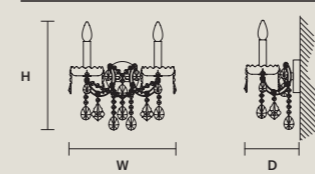

AQABA A 2/40/36

W 40 cm / 15.70"
D 20 cm / 7.90"
H 36 cm / 14.20"
■ 2,5 kg / 5.5 lb

STANDARD LIGHTING
2×E12×40 W MAX (NOT INCL.)

INTEGRATED LED LIGHTING
RGB-W 2×LED SOURCE - 17 W TOT
DW 2×LED SOURCE - 16,2 W TOT