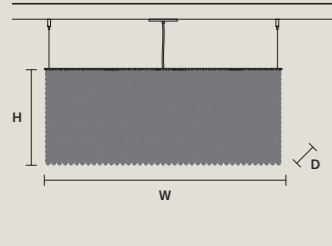

CUBO S/LONG/Q

W	100 cm / 39.40"
D	25 cm / 9.80"
H	40 cm / 15.70"

STANDARD LIGHTING
18×E12×40 W MAX (NOT INCL.)