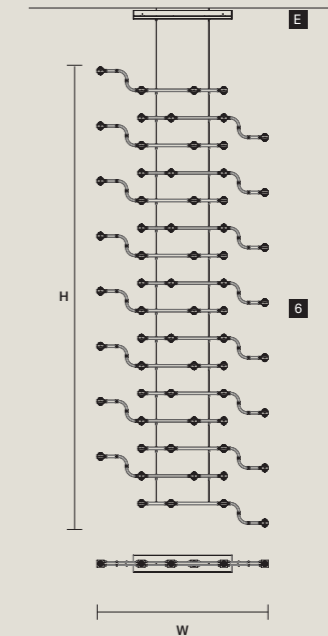

**RAQAM N2
BASIC BATCH B16
MODULO 6 × 16**

W 121 cm / 47.60"
H 311 cm / 122.40"
■ 28 kg / 61.60 lb

INTEGRATED LED LIGHTING
128 LED LIGHTS CRI>85
3000 K – 192 W
24960 NOMINAL LM