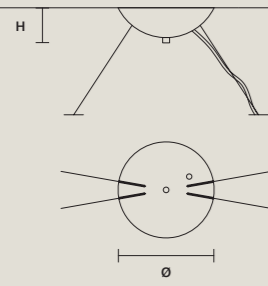

## SINGLE CANOPY

SIZE	FINISHINGS	PRODUCT NAME
Ø 18 cm / 7.10"	● G04	NUAGE S 6/124/40
H 6 cm / 2.40"		NUAGE S 8/160/40
		NUAGE S 10/200/40