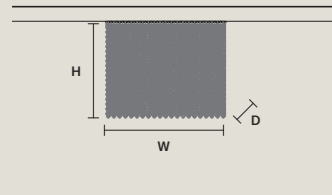

CUBO PL/LONG/K

W	50 cm / 19.70"
D	25 cm / 9.80"
H	40 cm / 15.70"
STANDARD LIGHTING	
12×E12×40 W MAX (NOT INCL.)