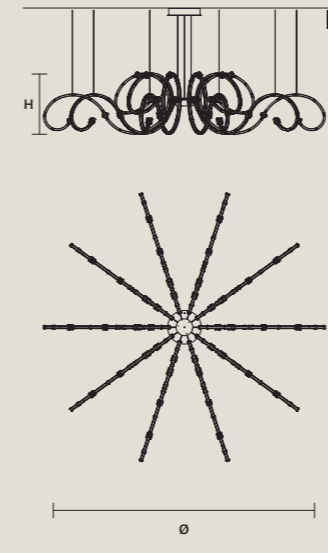

RAQAM Q5
BASIC BATCH E
MODULO 1 × 10

ø 266 cm / 104.70"
H 55 cm / 21.70"
■ 38 kg / 83.60 lb

INTEGRATED LED LIGHTING
80 LED LIGHTS CRI>85
3000 K – 120 W
15600 NOMINAL LM