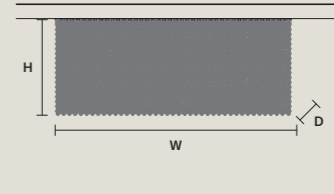

CUBO PL/LONG/Q

W	100 cm / 39.40"
D	25 cm / 9.80"
H	40 cm / 15.70"
STANDARD LIGHTING	
18×E12×40 W MAX (NOT INCL.)