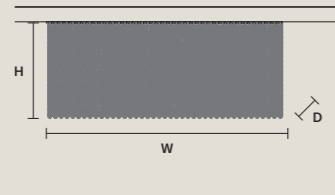

CUBO PL/LONG/H

W	100 cm / 39.40"
D	12,5 cm / 4.90"
H	40 cm / 15.70"
STANDARD LIGHTING	
11×E12×40 W MAX (NOT INCL.)