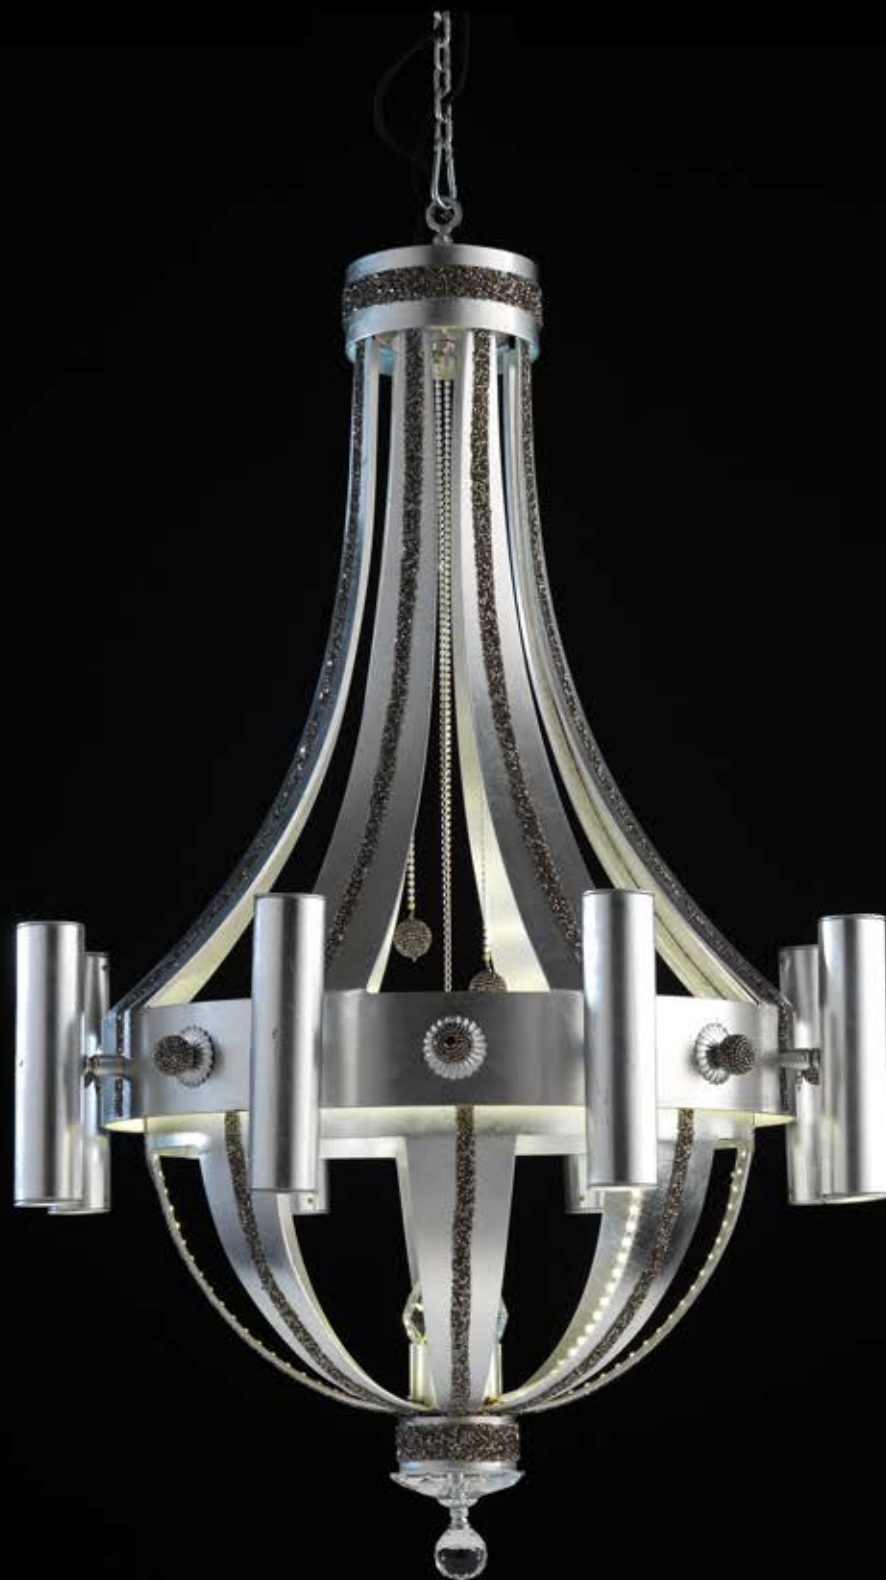

Art. A.9030/4
Dim. 56x48cm prof.15.cm
4x40w E14
Dec. 108-169
VB

Art. L.9010/16 + led
Dim. ø 72cm h.110cm
16 GU10 + led
Dec. 095
CRISTALLO + GIOIELLO