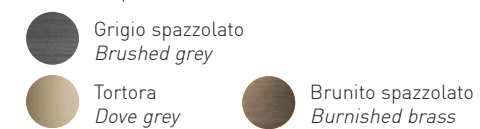

Grigio spazzolato  
Brushed grey

Tortora  
Dove grey

Brunito spazzolato  
Burnished brass

**Art. 7210/S**

L cm 115x22 / H cm 55-80  
W 45.28x8.66 in / H 21.65-31.50 in

in alternativa / as an alternative

**Finitura | Finish**  
GRIGIO SPAZZOLATO  
BRUSHED GREY