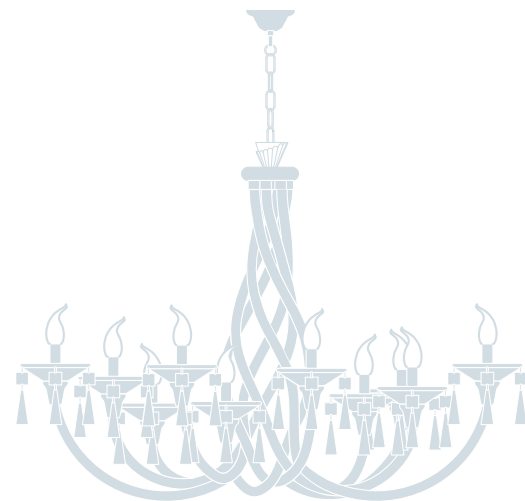

Art. 1000/10

Ø cm 97 / H cm 94
Ø 37.83 in / H 36.66 in

10 x E14 (US E12)
halogen energy saver

in alternativa / as an alternative

10 x E14 (US E12)
LED bulbs