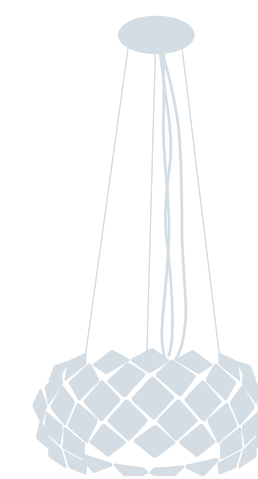

Art. 821/S52

Ø cm 52 / H cm 28-170
Ø 20.28 in / H 10.92-66.30 in

3 x E27 (US E26)
halogen energy saver

in alternativa / as an alternative

3 x E27 (US E26)
LED bulbs