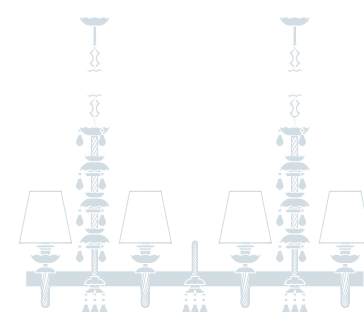

Art. 1310/8 lights-H74

L cm 130x87 / H cm 74-136
L 51.18x34.25 in / H 29.13-53.54 in