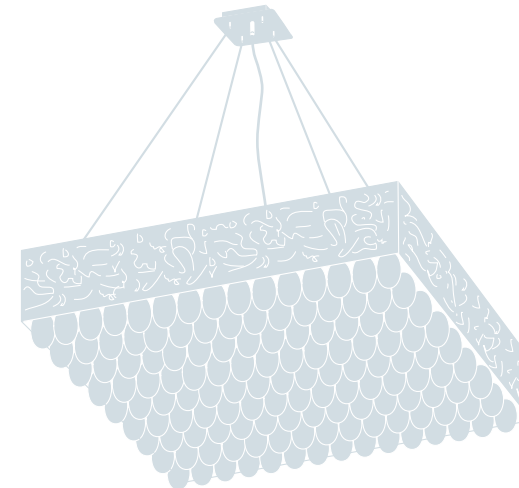

Art. 450/S60

L cm 63x63 / H cm 17-150
W 24.57x24.57 in / H 6.63-58.50 in

6 x G9
halogen energy saver

in alternativa / as an alternative

6 x G9
LED bulbs