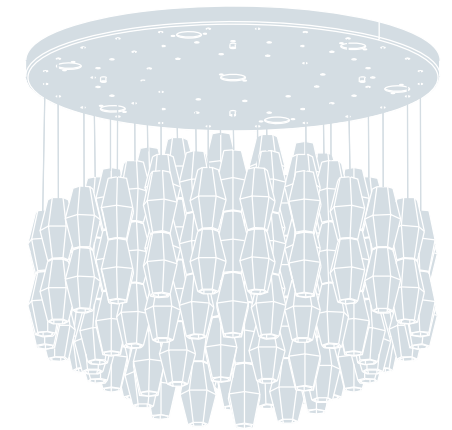

Art. 4620/60

Ø cm 60 / H cm 55 - 120
Ø 23,62 in / H 21,65 - 47,24 in

7 x GU10
halogen energy saver

in alternativa / as an alternative

7 x GU10
LED bulbs