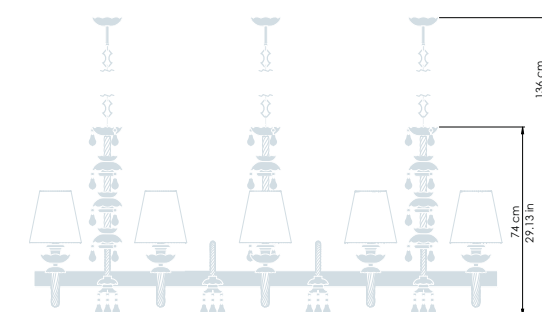

Art. 1300/6 lights

Ø cm 85 / H cm 74-136  
 Ø 33.46 in / H 29.13-53.54 in

Art. 1300/8 lights

Ø cm 110 / H cm 74-136  
 Ø 43.31 in / H 29.13-53.54 in

Art. 1310/8 lights-H74

L cm 130x87 / H cm 74-136  
 L 51.18x34.25 in / H 29.13-53.54 in