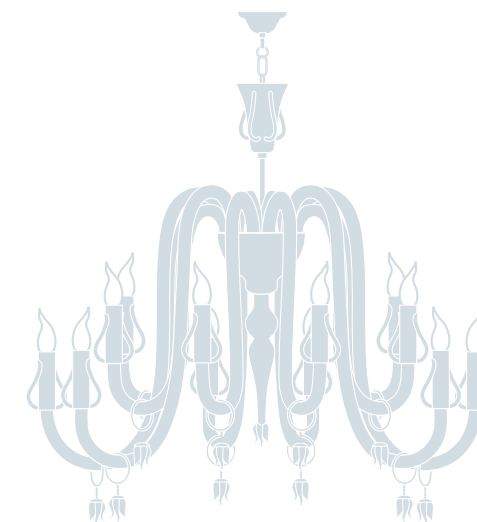

*in alternativa / as an alternative*

 6 x E14 ( US E12 )  
LED bulbs

Art. 2022/8

Ø cm 80 / H cm 65  
Ø 31.20 in / H 25.35 in

 8 x E14 ( US E12 )  
halogen energy saver

*in alternativa / as an alternative*

 8 x E14 ( US E12 )  
LED bulbs