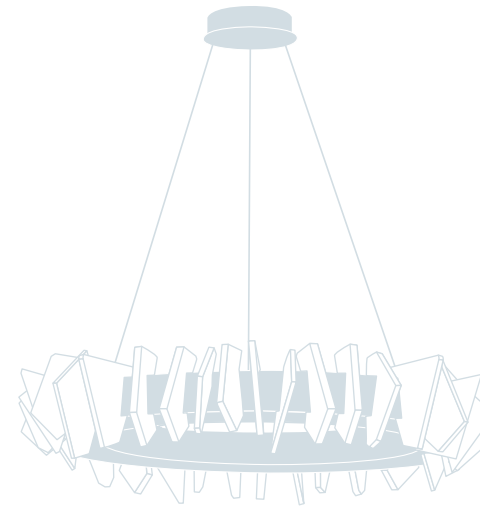

Oro 24 carati lucido  
Polished 24 karat gold

**Art. 830/S120**

Ø cm 120 / H cm 40-160  
 Ø 46.80 in / H 15.60-62.40 in

LED 120 Watt - 24 V  
 14760 lumen - 3000°K

Alimentatore incluso  
 Driver included

**Art. 830/S100**