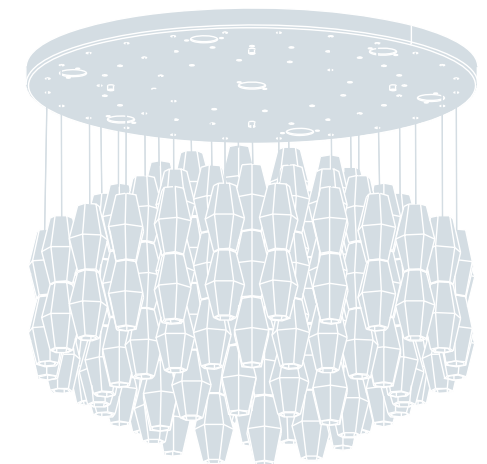

Art. 4620/80

Ø cm 80 / H cm 55 - 120
Ø 31,5 in / H 21,65 - 47,24 in

7 x GU10
halogen energy saver

in alternativa / as an alternative

7 x GU10
LED bulbs

Vetro di Murano / Murano glass

Finiture disponibili / Available finishes

● Cromo lucido
Polished chrome

● Oro 24 carati lucido
Polished 24 karat gold