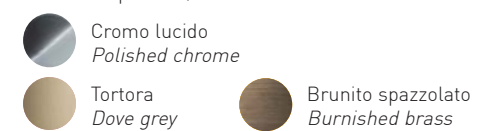

*in alternativa / as an alternative*

 6 x E27 ( US E26 )  
 LED bulbs

Vetro / Glass

Colori disponibili / Available colors

Finiture disponibili / Available finishes

**Art. 5083/S60**

CROMO LUCIDO  
 POLISHED CHROME