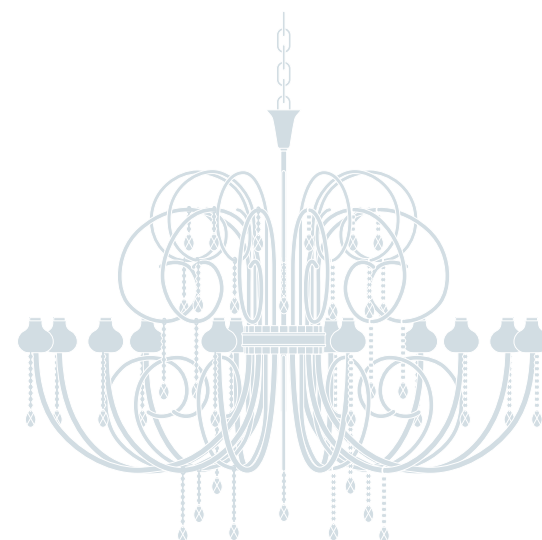

 8 x G9  
LED bulbs

Art. 2082/10

Ø cm 100 / H cm 80  
Ø 39.00 in / H 31.20 in

 10 x G9  
halogen energy saver

*in alternativa / as an alternative*

 10 x G9  
LED bulbs

Art. 2082/12

Ø cm 145 / H cm 106  
Ø 56.55 in / H 41.34 in