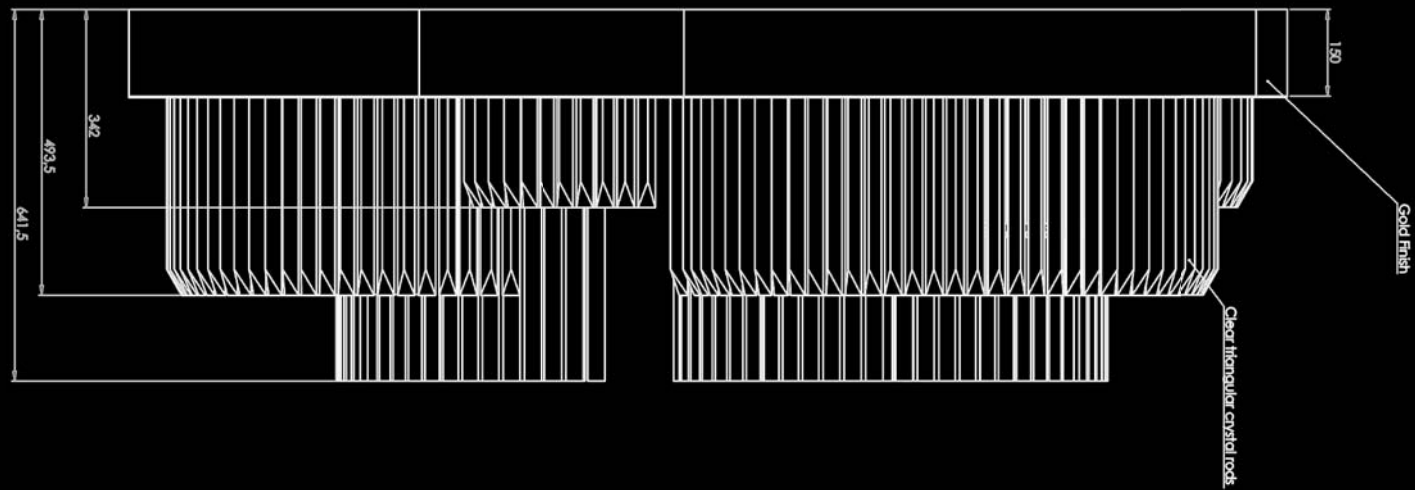

Vetro / Glass

Colori disponibili / Available colors

Finiture disponibili / Available finishes

Art. 5003/PL

L cm 209x201 / H cm 65
L 82.28x79.13 in / H 25.59 in

in alternativa / as an alternative

Finitura | Finish
ORO 24 CARATI LUCIDO
POLISHED 24 KARAT GOLD