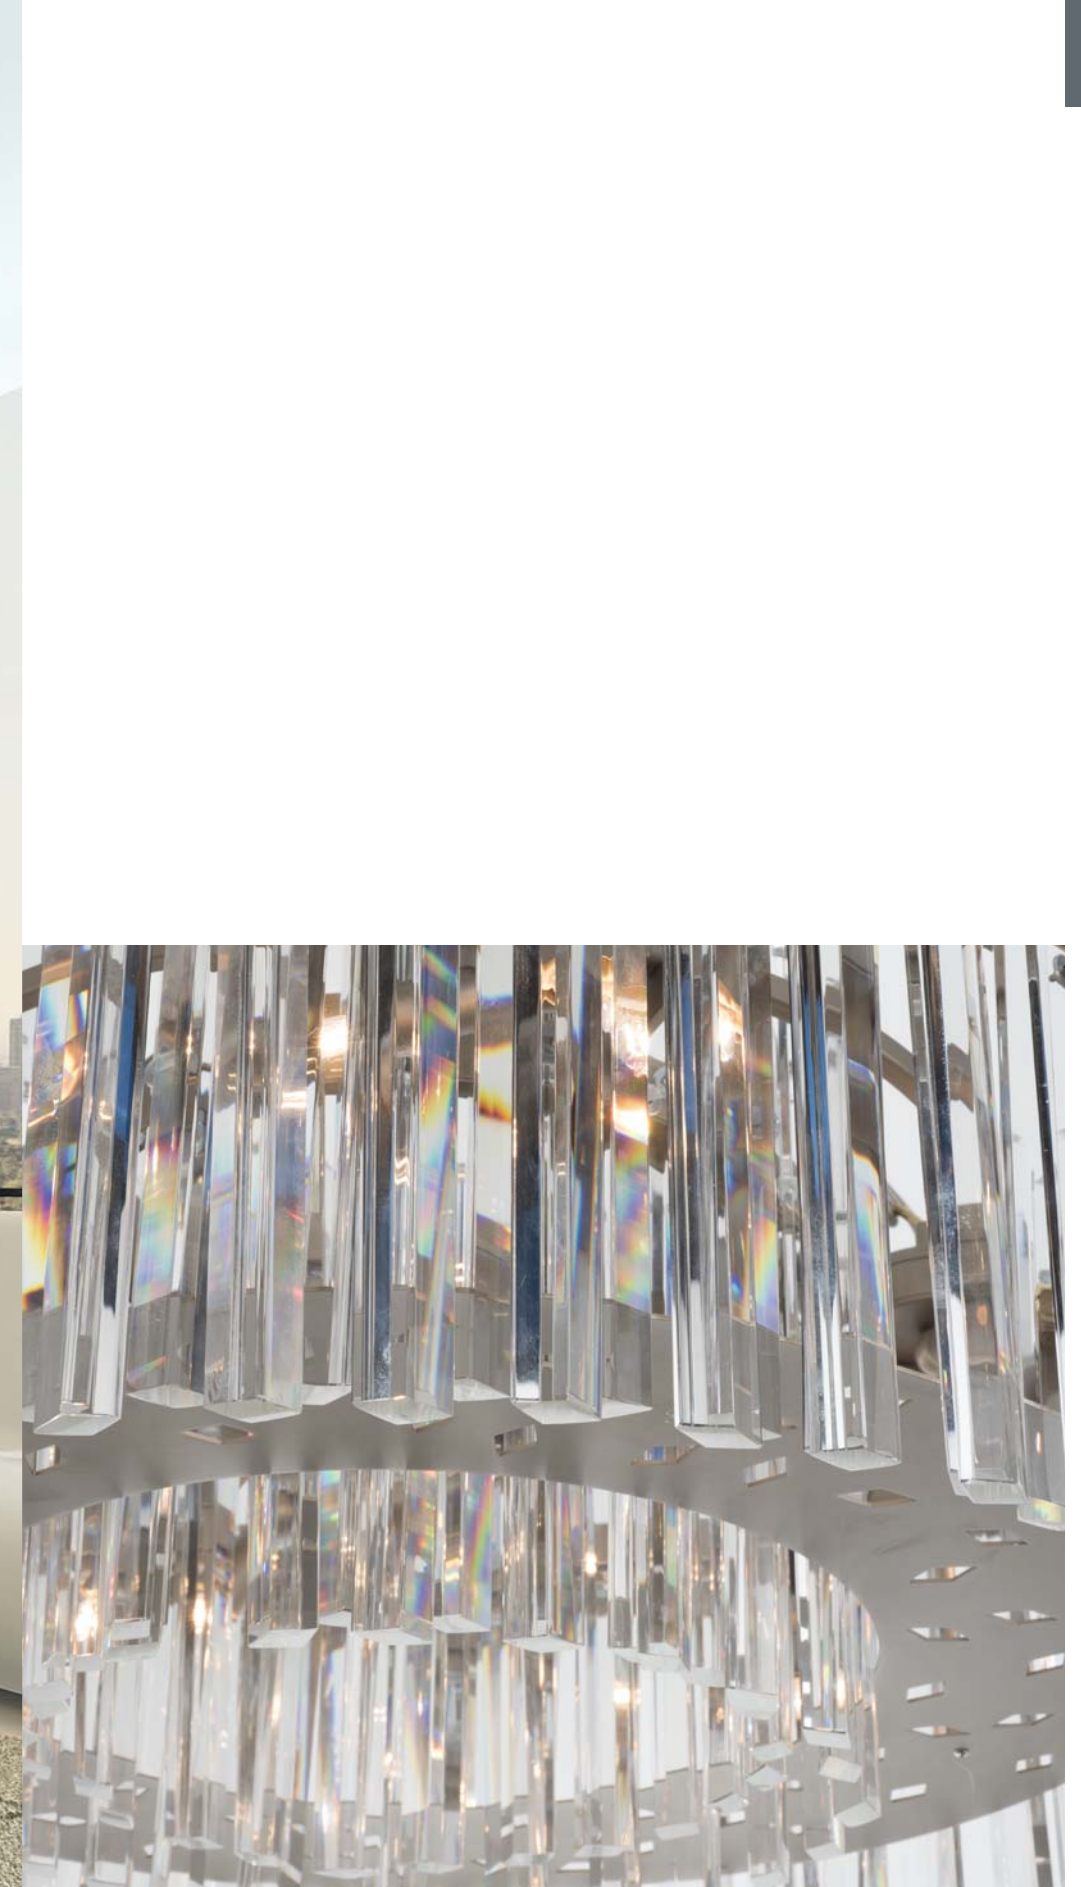

Art. 7200/APP1
BRUNITO SPAZZOLATO
BURNISHED BRASS

Art. 7200/S67
TORTORA
DOVE GREY

Vetro / Glass

Colori disponibili / Available colors

Finiture disponibili / Available finishes

Dettaglio | Detail

TORTORA
DOVE GREY