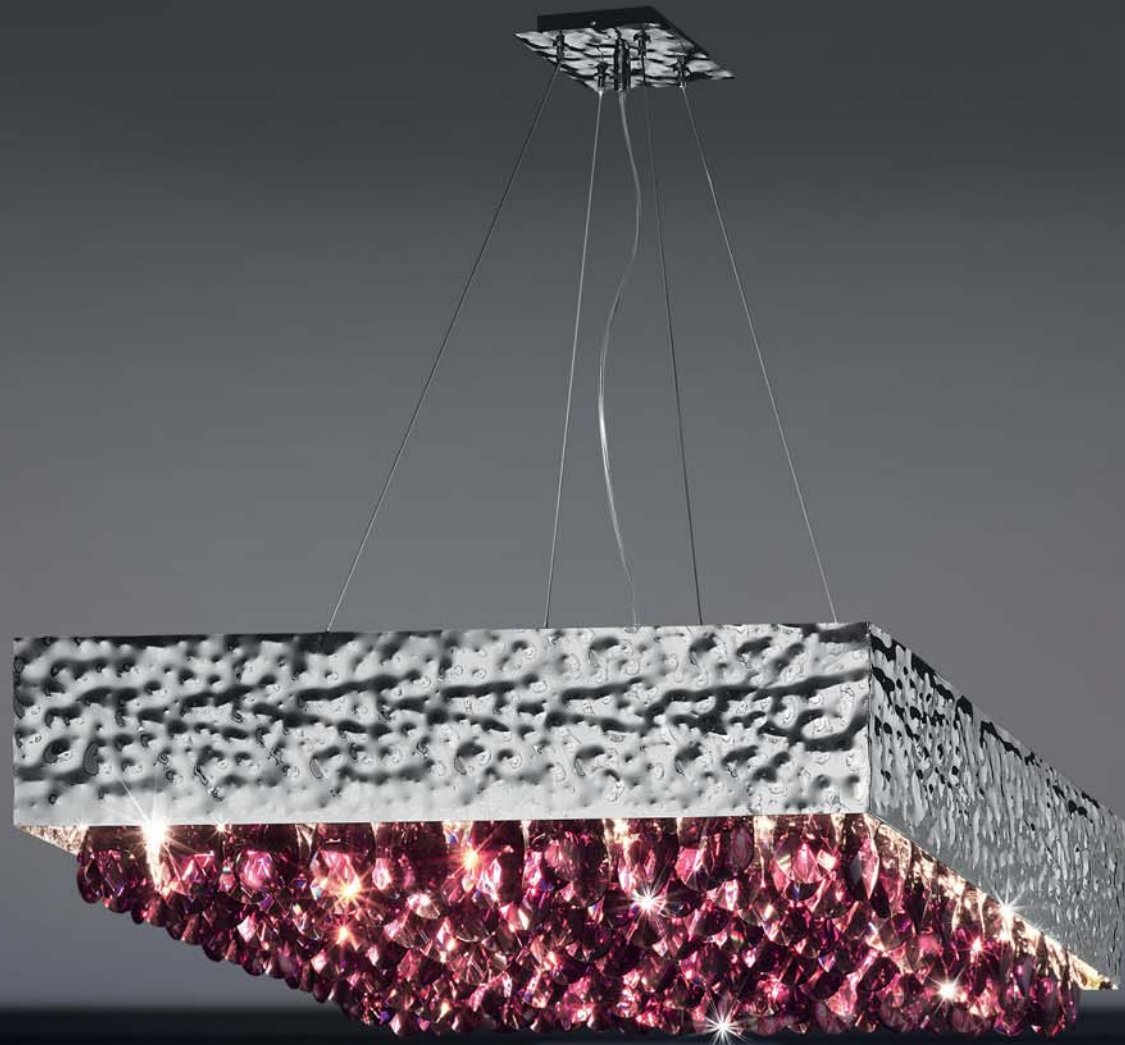

Art. 450/S60

L cm 63x63 / H cm 17-150
W 24.57x24.57 in / H 6.63-58.50 in

6 x G9
halogen energy saver

in alternativa / as an alternative

6 x G9
LED bulbs