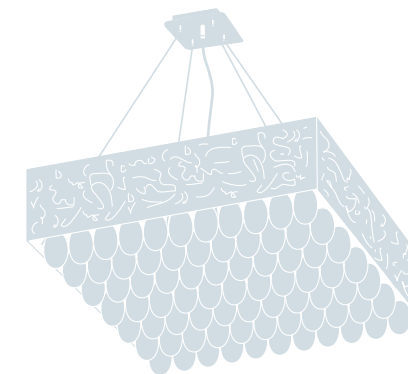

Art. 450/S50

L cm 51x51 / H cm 17-150
W 19.89x19.89 in / H 6.63-58.50 in

6 x G9
halogen energy saver

in alternativa / as an alternative

6 x G9
LED bulbs

Art. 450/S60