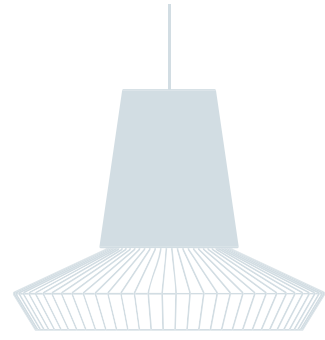

Art. 312/S55

Ø cm 55 / H cm 52-171
Ø 21.65 in / H 20.47-67.32 in

3 x E27 (US E26)
halogen energy saver

in alternativa / as an alternative

3 x E27 (US E26)
LED bulbs