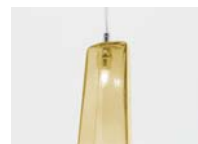

Art. 294/S

Ø cm 80 / H cm 70  
 Ø 31.50 in / H 27.56 in

 10 x G9  
 halogen energy saver

*in alternativa / as an alternative*

 10 x G9  
 LED bulbs

Vetro di Murano / Murano glass

Trasparente / Clear

Ambra / Amber