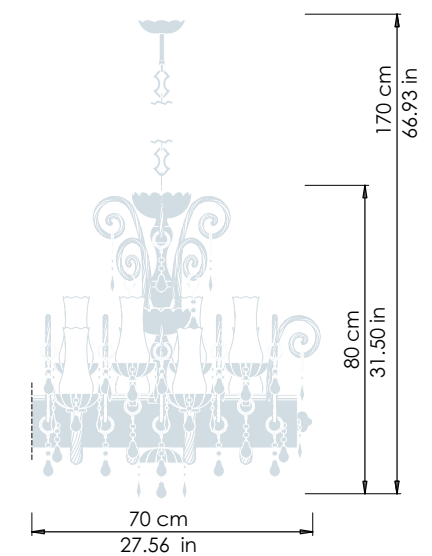

Art. 1300/6 lights

Ø cm 85 / H cm 74-136  
 Ø 33.46 in / H 29.13-53.54 in

Art. 1300/8 lights

Ø cm 110 / H cm 74-136  
 Ø 43.31 in / H 29.13-53.54 in

Art. 1310/8 lights-H74

L cm 130x87 / H cm 74-136  
 L 51.18x34.25 in / H 29.13-53.54 in

Art. 1310/10 lights-H74

L cm 180x87 / H cm 74-136  
 L 70.87x34.25 in / H 29.13-53.54 in

Art. 1300/12 lights

Ø cm 140 / H cm 88-155  
 Ø 55.12 in / H 34.65-61.02 in

Art. 1300/12+6 lights

Ø cm 140 / H cm 120-185  
 Ø 55.12 in / H 47.24-72.83 in

**Art. 1315/10 lights**

L cm 110x80 / H cm 80-170  
L 43.31x31.50 in / H 31.50-66.93 in

**Art. 1315/16 lights**

L cm 140x90 / H cm 80-170  
L 55.12x35.43 in / H 31.50-66.93 in

**MODULO AUMENTO LUCI  
INCREASING LIGHTS MODULE**

**Art. 1315/8 lights**

L cm 70x90 / H cm 80-170  
L 27.56x35.43 in / H 31.50-66.93 in

**Art. 1315/16 luci**

Vetro soffiato di Murano / Blown Murano glass  
Cristalli al piombo 24% / 24% lead crystals

Trasparente / Clear