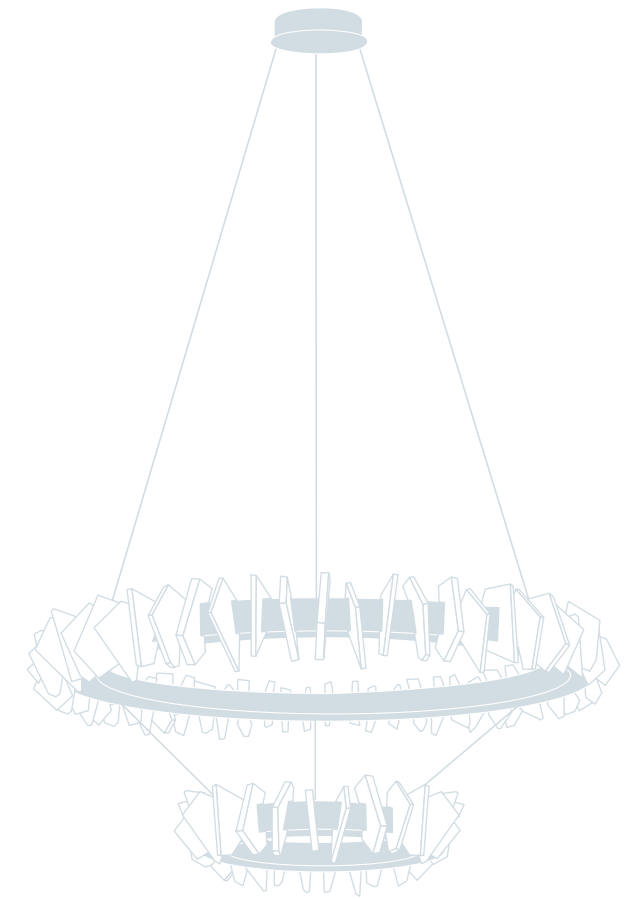

Art. 831/S120+66

Ø cm 120 / H cm 70-200
Ø 46.80 in / H 27.30-46.80 in

LED 180 Watt - 24 V
22140 lumen - 3000°K

Alimentatore incluso
Driver included

Finiture disponibili / Available finishes

- Cromo lucido
  Polished chrome
- Oro 24 carati lucido
  Polished 24 karat gold