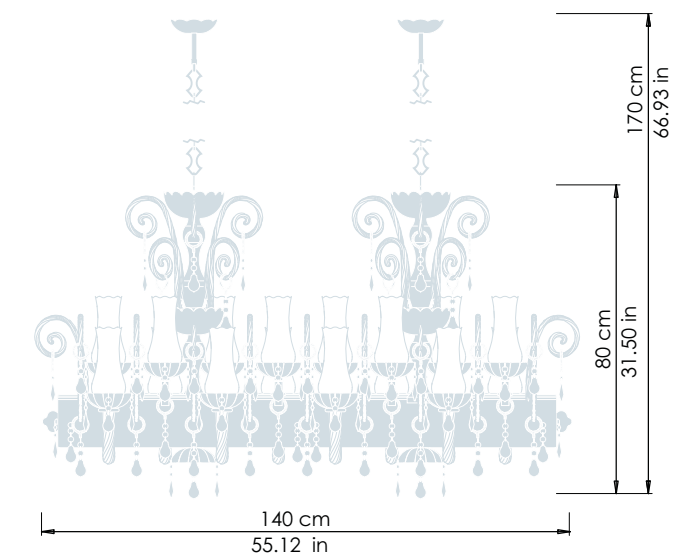

Art. 1315/16 lights

L cm 140x90 / H cm 80-170
L 55.12x35.43 in / H 31.50-66.93 in

**MODULO AUMENTO LUCI
INCREASING LIGHTS MODULE**

Art. 1315/8 lights

L cm 70x90 / H cm 80-170
L 27.56x35.43 in / H 31.50-66.93 in