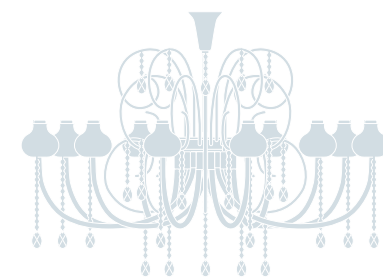

Art. 2082/10

Ø cm 100 / H cm 80
Ø 39.00 in / H 31.20 in

10 x G9
halogen energy saver

in alternativa / as an alternative

10 x G9
LED bulbs