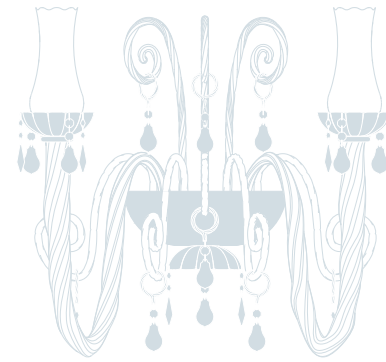

Art. 1315/APP2

L cm 62 / H cm 59 / Sp cm 29
W 24.41 in / H 23.23 in / Sp 11.42 in

2 x E14 (US E12)
halogen energy saver

in alternativa / as an alternative

2 x E14 (US E12)
LED bulbs