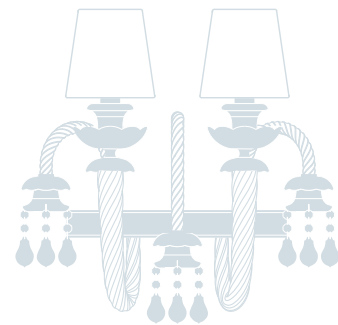

*in alternativa / as an alternative*  
 E14 ( US E12 )  
 LED bulbs

Art. 1300/APP

L cm 50 / H cm 51 / Sp cm 23  
W 16.96 in / H 20.08 in / Sp 9.06 in

 2 x E14 ( US E12 )  
halogen energy saver

*in alternativa / as an alternative*