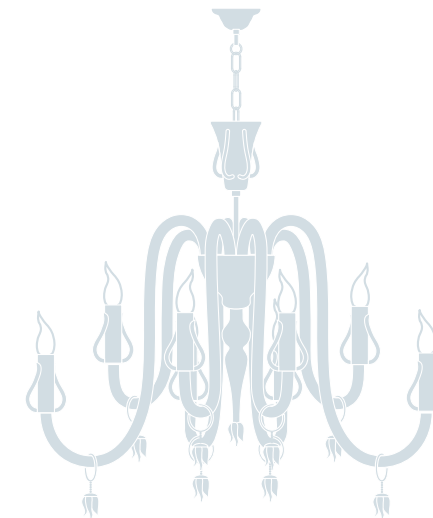

Art. 2022/8

Ø cm 80 / H cm 65
Ø 31.20 in / H 25.35 in

8 x E14 (US E12)
halogen energy saver

in alternativa / as an alternative

8 x E14 (US E12)
LED bulbs