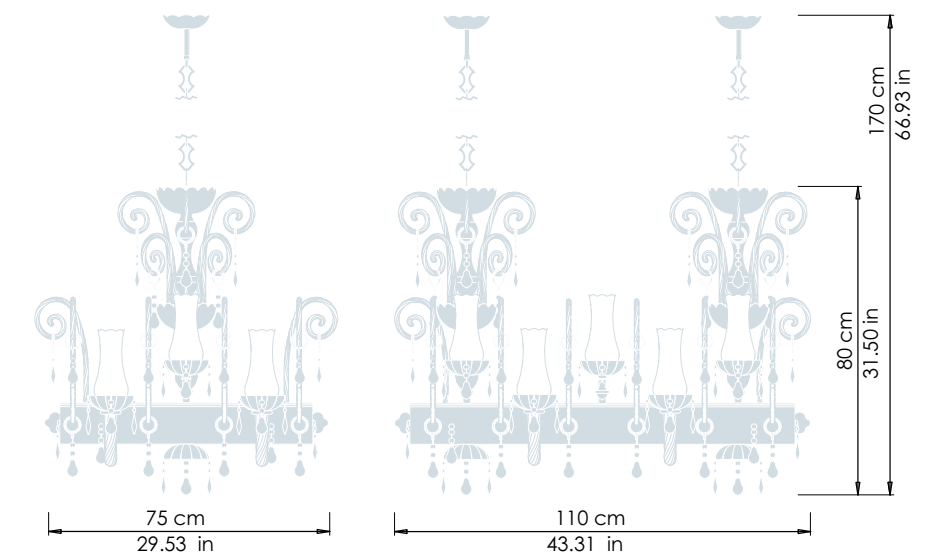

Art. 1310/10 lights-H74

L cm 180x87 / H cm 74-136  
 L 70.87x34.25 in / H 29.13-53.54 in

Art. 1300/12 lights

Ø cm 140 / H cm 88-155  
 Ø 55.12 in / H 34.65-61.02 in

Art. 1300/12+6 lights

Ø cm 140 / H cm 120-185  
 Ø 55.12 in / H 47.24-72.83 in

Patrizia Volpato®

Finiture disponibili / Available finishes

 Cromo lucido  
Polished chrome

 Oro 24 carati lucido  
Polished 24 karat gold

Art. 1315/APP3

**Art. 1315/6 lights**

L cm 75x80 / H cm 80-170  
L 29.53x31.50 in / H 31.50-66.93 in