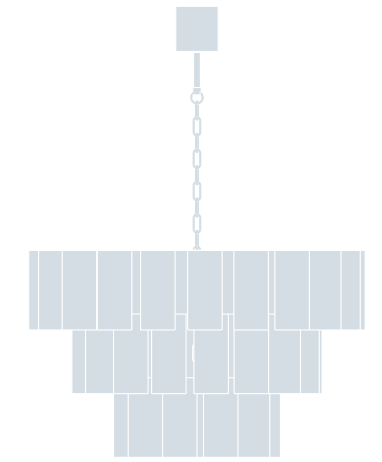

Art. 4170/S65

Ø cm 65 / H cm 33 - 85
Ø 25,59 in / H 12,99 - 33,46 in

6 x E14 (US E12)
halogen energy saver

in alternativa / as an alternative

6 x E14 (US E12)
LED bulbs

Art. 4170/PL80

Ø cm 80 / H cm 53
Ø 31,5 in / H 20,87 in

9 x E14 (US E12)
halogen energy saver

in alternativa / as an alternative

9 x E14 (US E12)
LED bulbs

Art. 4170/S80

Ø cm 80 / H cm 43 - 85
Ø 31,5 in / H 16,93 - 33,46 in

9 x E14 (US E12)
halogen energy saver

in alternativa / as an alternative

9 x E14 (US E12)
LED bulbs

Art. 4170/PL95

Ø cm 95 / H cm 63
Ø 37,4 in / H 24,8 in

12 x E14 (US E12)
halogen energy saver

in alternativa / as an alternative

12 x E14 (US E12)
LED bulbs

Art. 4170/S95

Ø cm 95 / H cm 53 - 85
Ø 37,4 in / H 20,87 - 33,46 in

12 x E14 (US E12)
halogen energy saver

in alternativa / as an alternative

12 x E14 (US E12)
LED bulbs

Art. 4170/PL65

Vetro di Murano / Murano glass

Finiture disponibili / Available finishes

Cromo lucido
Polished chrome

Oro 24 carati lucido
Polished 24 karat gold