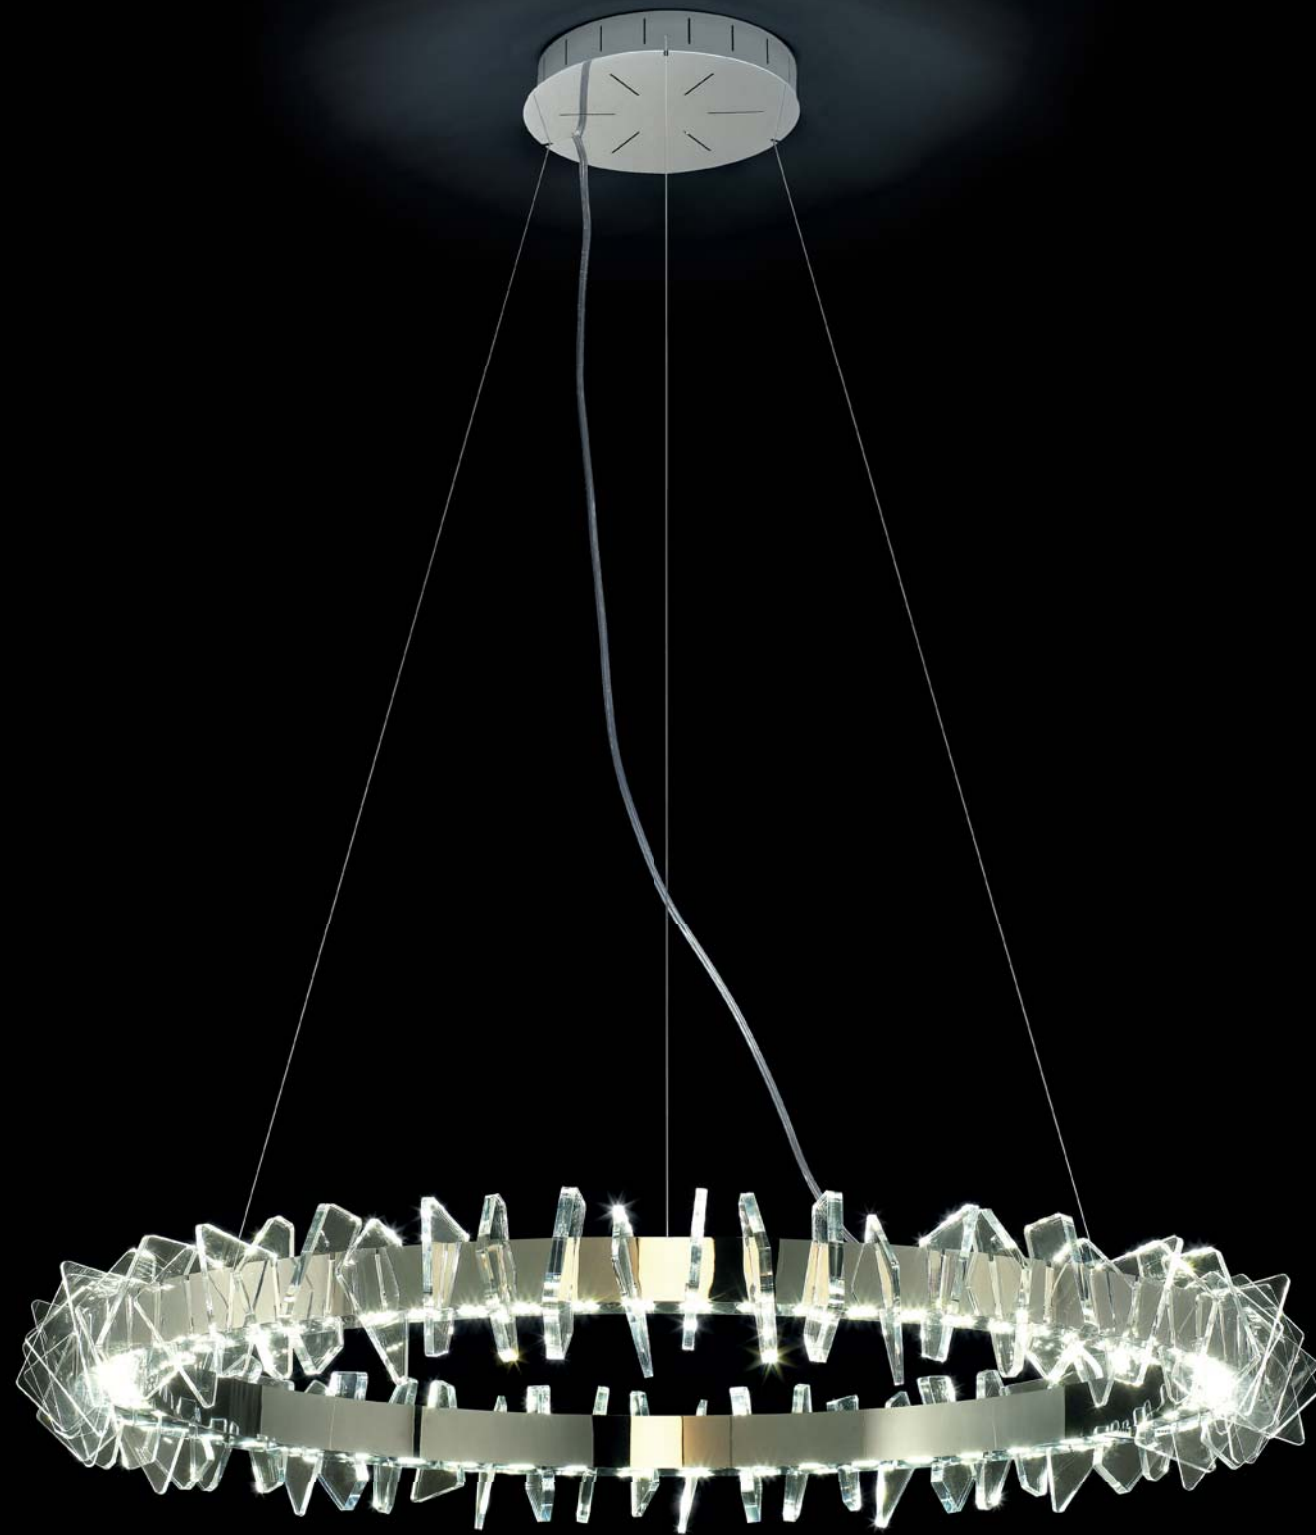

Oro 24 carati lucido  
Polished 24 karat gold

**Art. 830/S120**

Ø cm 120 / H cm 40-160  
 Ø 46.80 in / H 15.60-62.40 in

LED 120 Watt - 24 V  
 14760 lumen - 3000°K

Alimentatore incluso  
 Driver included

**Art. 830/S100**