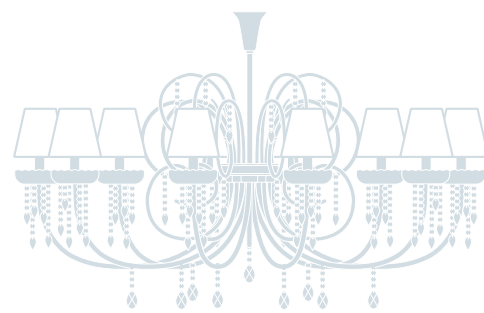

Art. 2085/10

Ø cm 125 / H cm 80
Ø 48.75 in / H 31.20 in

10 x E14 (US E12)
halogen energy saver

in alternativa / as an alternative

10 x E14 (US E12)
LED bulbs