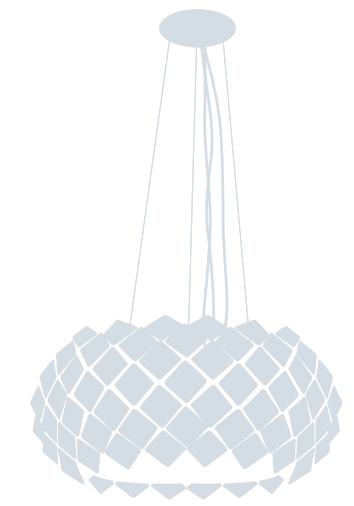

1 x E27 ( US E26 )  
LED bulbs

Art. 821/S52

Ø cm 52 / H cm 28-170  
Ø 20.28 in / H 10.92-66.30 in

3 x E27 ( US E26 )  
halogen energy saver

*in alternativa / as an alternative*

3 x E27 ( US E26 )  
LED bulbs