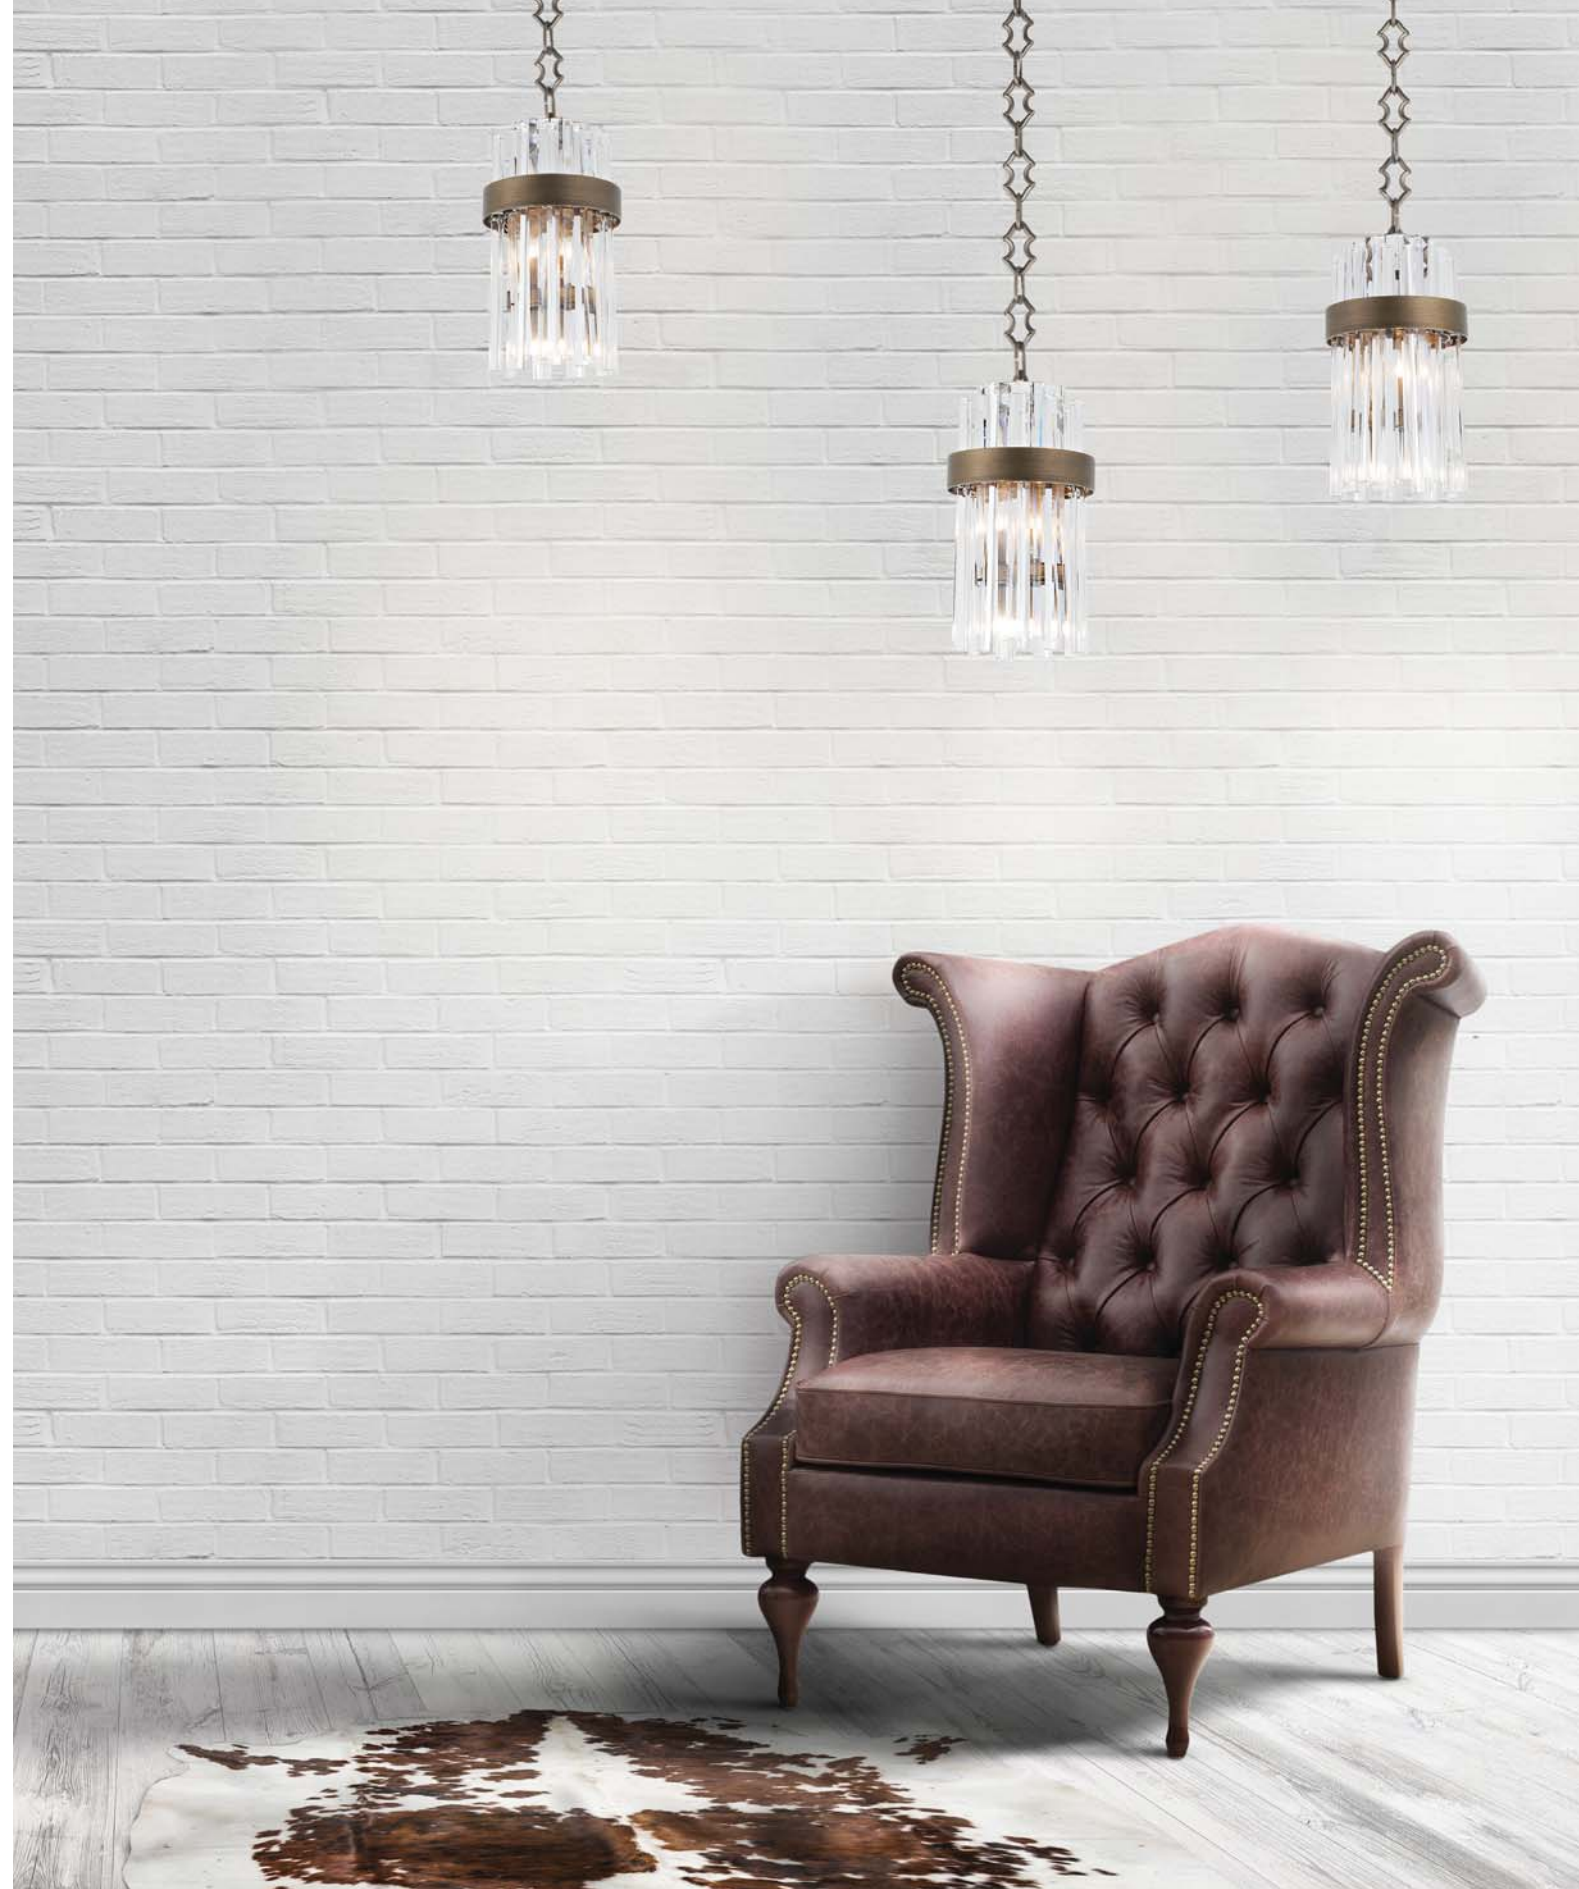

Art. 7200/S67

TORTORA
DOVE GREY

Vetro / Glass

Colori disponibili / Available colors

Cristallo al piombo
Lead crystal

Finiture disponibili / Available finishes

Grigio spazzolato
Brushed grey

Tortora
Dove grey

Brunito spazzolato
Burnished brass

Art. 7200/S1

Ø cm 18 / H cm 50-80
Ø 7.09 in / H 19.69-31.50 in

2 x G9
halogen energy saver

in alternativa / as an alternative

2 x G9
LED bulbs

Finitura | Finish

BRUNITO SPAZZOLATO
BURNISHED BRASS