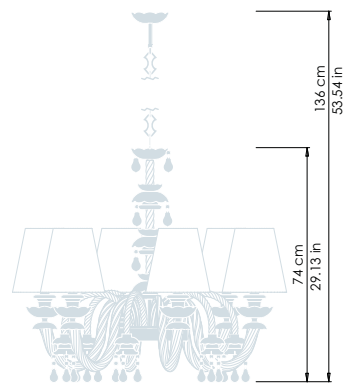

Art. 1300/6 lights

Ø cm 85 / H cm 74-136  
 Ø 33.46 in / H 29.13-53.54 in

Art. 1300/8 lights

Ø cm 110 / H cm 74-136  
 Ø 43.31 in / H 29.13-53.54 in

Art. 1310/8 lights-H74

L cm 130x87 / H cm 74-136  
 L 51.18x34.25 in / H 29.13-53.54 in