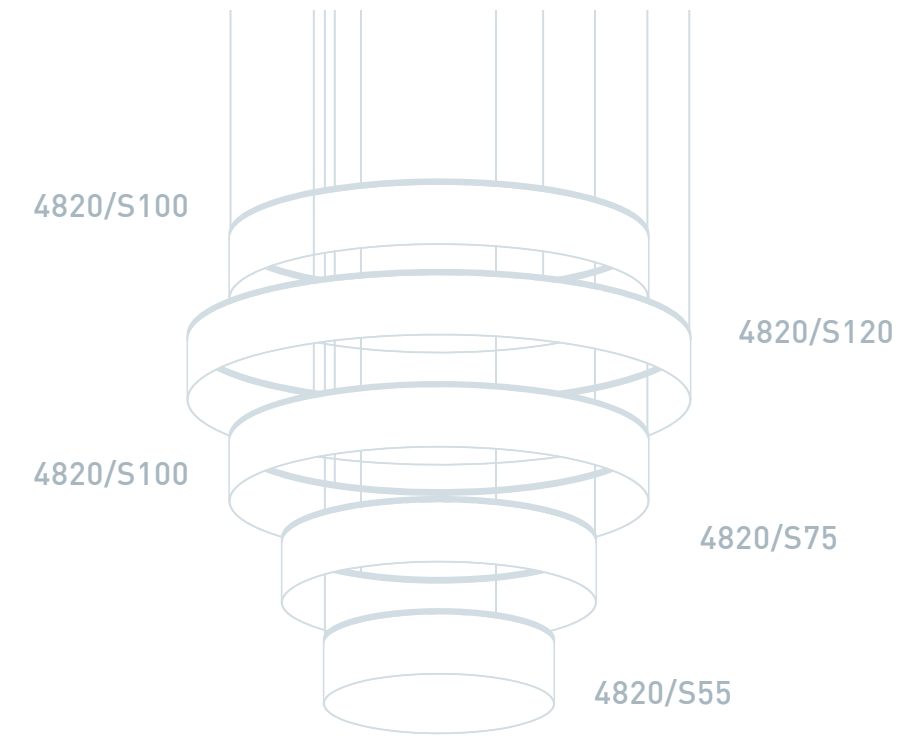

Colori disponibili / Available colors

Trasparente / Clear

Ambra / Amber

Art. 4830/S

L cm 200x120 / H cm 55-190  
W 78.74x47.24 in / H 21.65-74.80 in

LED 210 Watt - 24 V  
15826 lumen - 3000°K

Alimentatore incluso  
Driver included