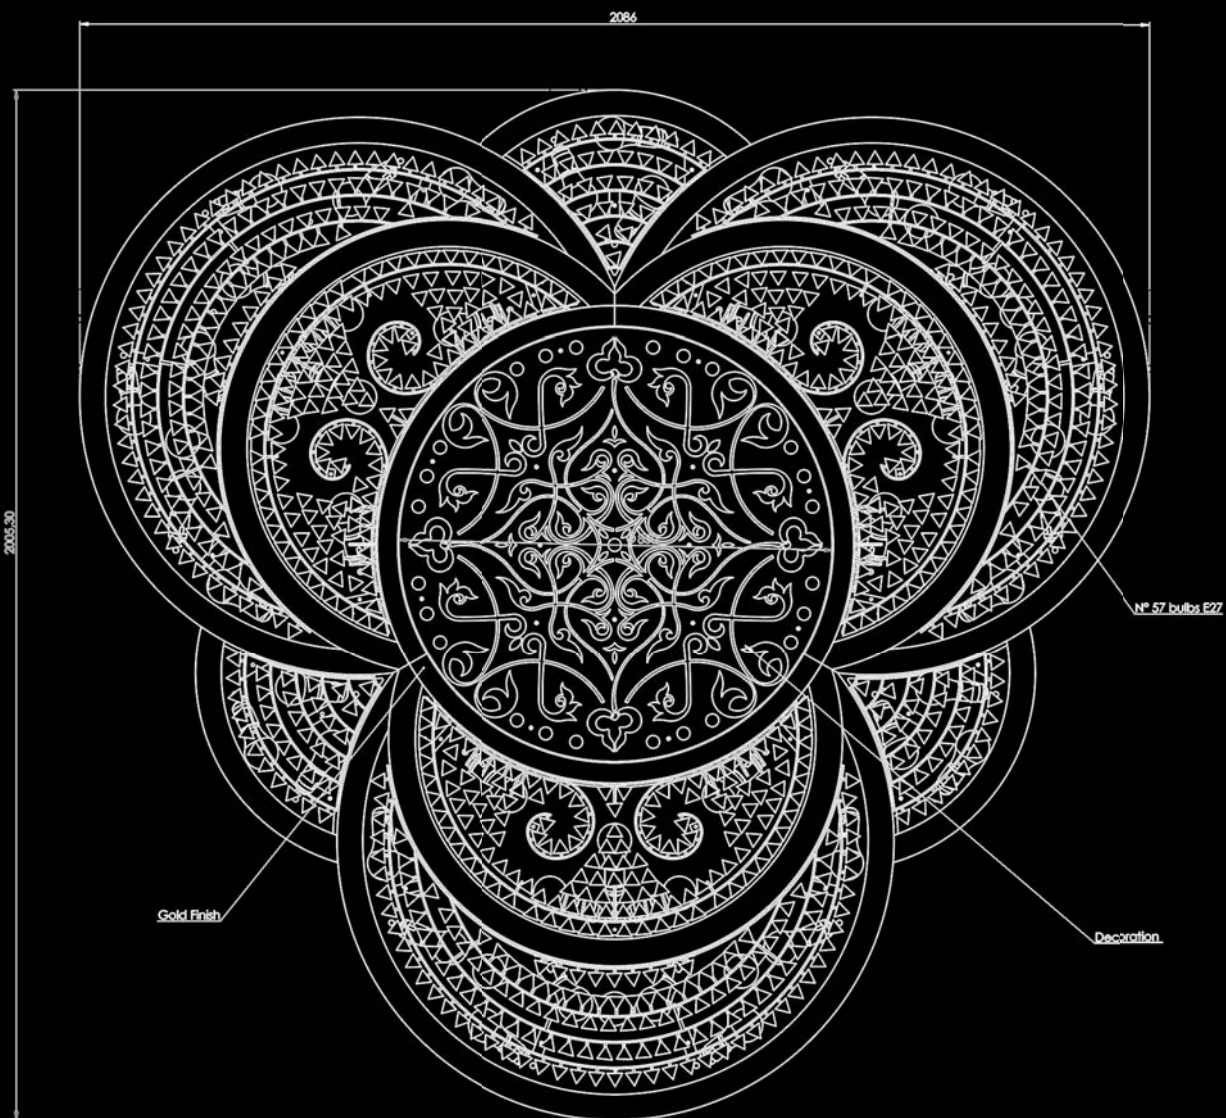

**Art. 7400/APP3**

TORTORA  
DOVE GREY

Vetro / Glass

Colori disponibili / Available colors

Finiture disponibili / Available finishes

Art. 5003/PL

L cm 209x201 / H cm 65  
L 82.28x79.13 in / H 25.59 in

in alternativa / as an alternative