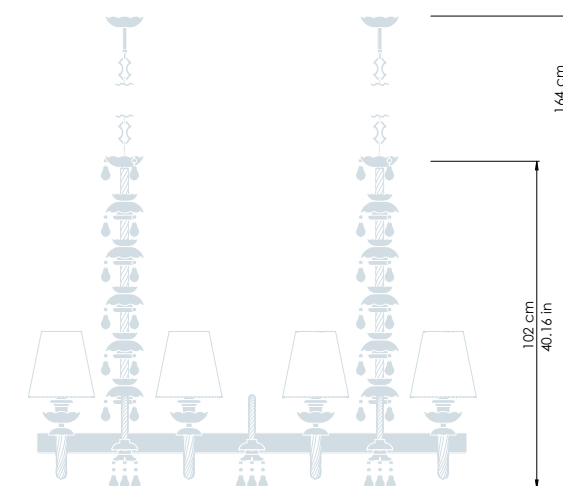

# Intrecci

**Art. 1310/8 lights-H88**

L cm 130x87 / H cm 102-164  
 L 51.18x34.25 in / H 40.16-64.57 in

Più misure a pagina 163  
 More sizes at page 163

**Lampadine | Bulbs**

Strip LED  
 4000° K

E14 ( US E12 )  
 halogen energy saver