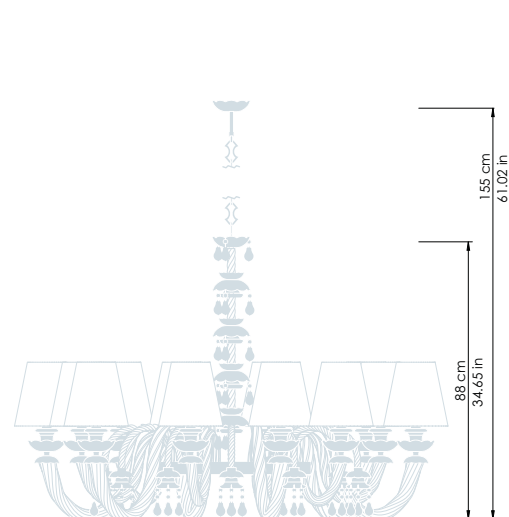

Art. 1300/12 lights

Ø cm 140 / H cm 88-155
Ø 55.12 in / H 34.65-61.02 in