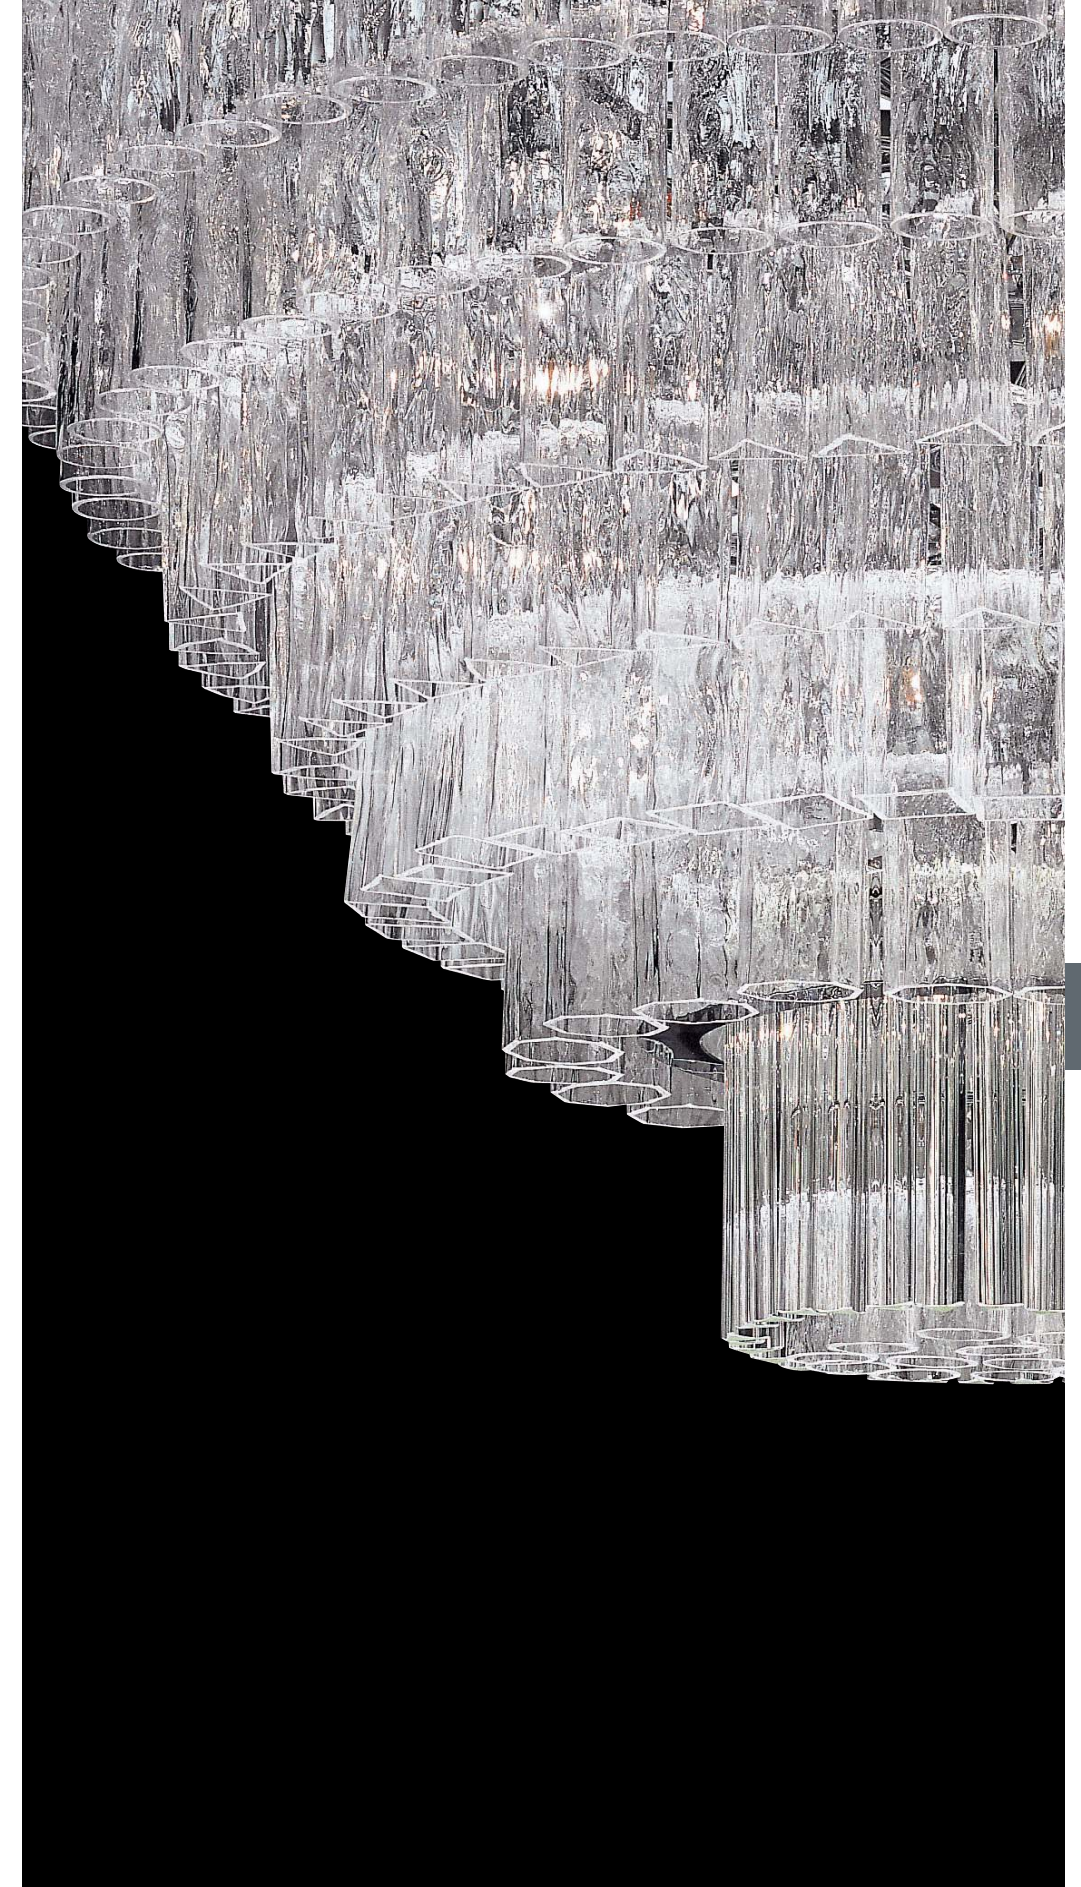

Vetro di Murano / Murano glass

Art. 4121/170

Finiture disponibili / Available finishes

● Cromo lucido
Polished chrome

● Oro 24 carati lucido
Polished 24 karat gold