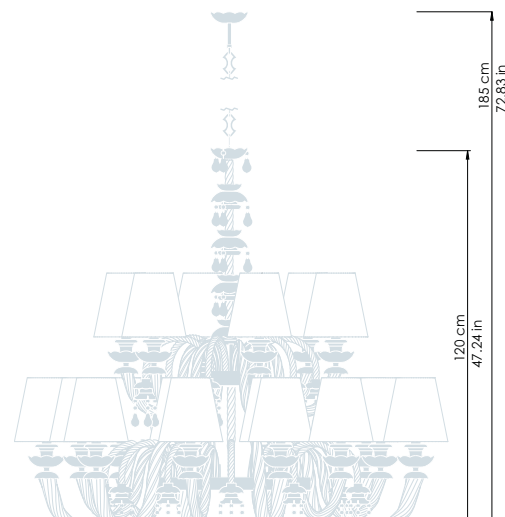

Art. 1300/12+6 lights

Ø cm 140 / H cm 120-185
Ø 55.12 in / H 47.24-72.83 in