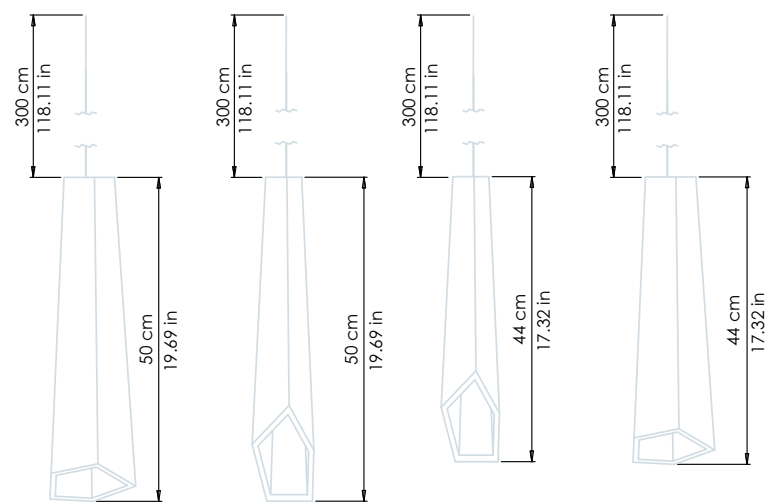

DETTAGLIO COMPOSIZIONI
COMPOSITIONS DETAIL

Art. FF3915   Art. FF3916   Art. FF3917   Art. FF3918

1 x G9
halogen energy saver
in alternativa / as an alternative
1 x G9
LED bulbs

Art. FF3920

Ø cm 25 / MAX n.20 vetri
Ø 9.84 in / MAX n.20 glasses

Art. FF3921

Ø cm 56 / MAX n.28 vetri
Ø 22.05 in / MAX n.28 glasses

Art. FF3922

Ø cm 71 / MAX n.36 vetri
Ø 27.95 in / MAX n.36 glasses