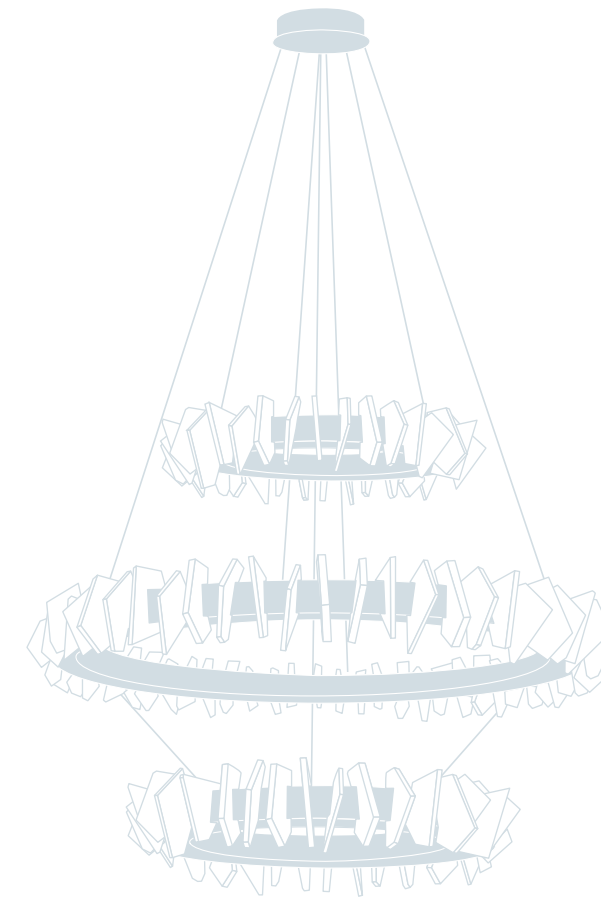

Art. 832/S66+120+80

Ø cm 120 / H cm 120-250
Ø 46.80 in / H 46.80-97.50 in

LED 260 Watt - 24 V
31980 lumen - 3000°K

Alimentatore incluso
Driver included