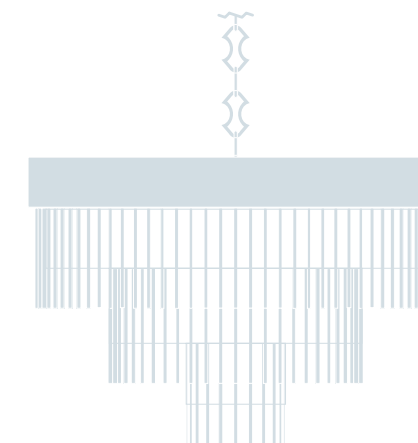

12 x E27 ( US E26 )  
 LED bulbs

Art. 375/S60

Ø cm 60 / H cm 45-110  
 Ø 23.62 in / H 17.72-43.31 in

6 x E27 ( US E26 )  
 halogen energy saver

*in alternativa / as an alternative*

6 x E27 ( US E26 )  
 LED bulbs