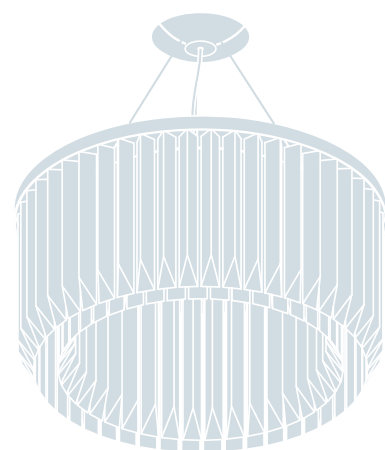

Art. 5084/S60

Ø cm 60 / H cm 51-110
Ø 23.4 in / H 19.89-42.9 in

8 x G9
halogen energy saver

in alternativa / as an alternative

8 x G9
LED bulbs