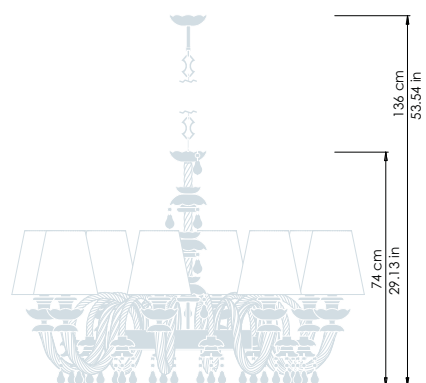

Art. 1300/6 lights

Ø cm 85 / H cm 74-136  
 Ø 33.46 in / H 29.13-53.54 in

Art. 1300/8 lights

Ø cm 110 / H cm 74-136  
 Ø 43.31 in / H 29.13-53.54 in

Art. 1310/8 lights-H74

L cm 130x87 / H cm 74-136  
 L 51.18x34.25 in / H 29.13-53.54 in