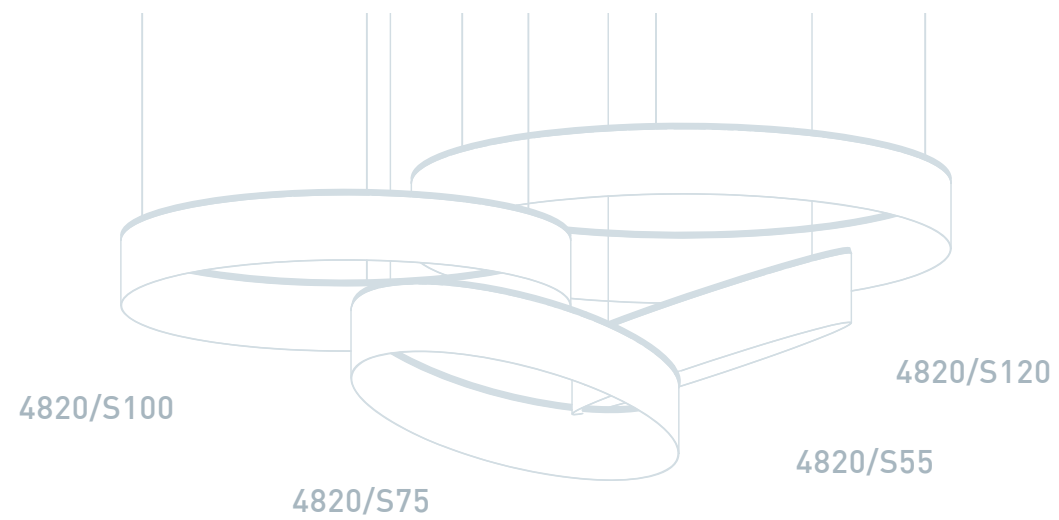

L cm 180x78 / H cm 35-155  
W 70.87x30.71 in / H 13.78-61.02 in

LED 138 Watt - 24 V  
10425 lumen - 3000°K

Alimentatore incluso  
Driver included

Venezia 210 | 211

Vetro / Glass

Frangia: arte antica del vetro veneziano  
lavorazione a mano  
Fringe: ancient venetian glass art  
handmade