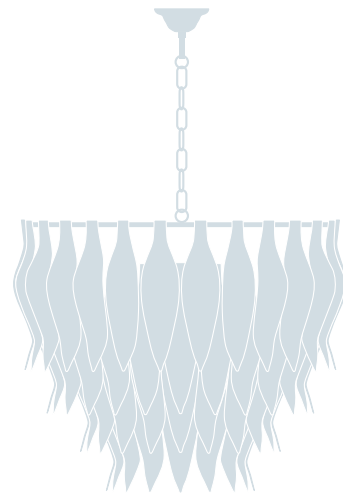

Art. 8002/60

Ø cm 60 / H cm 48
Ø 23.40 in / H 18.72 in

11 x E27 (US E26)
halogen energy saver

in alternativa / as an alternative

11 x E27 (US E26)
LED bulbs