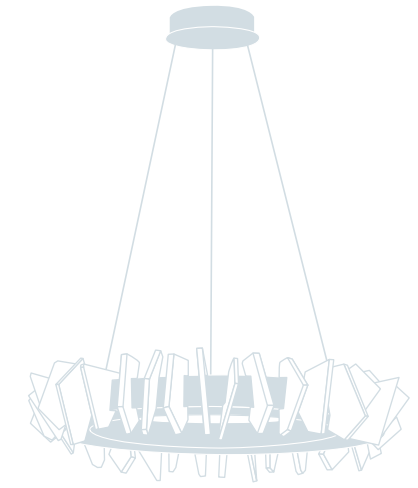

Art. 830/S80

Ø cm 80 / H cm 40-160
Ø 31.20 in / H 15.60-62.40 in

LED 80 Watt - 24 V
9840 lumen - 3000°K

Alimentatore incluso
Driver included