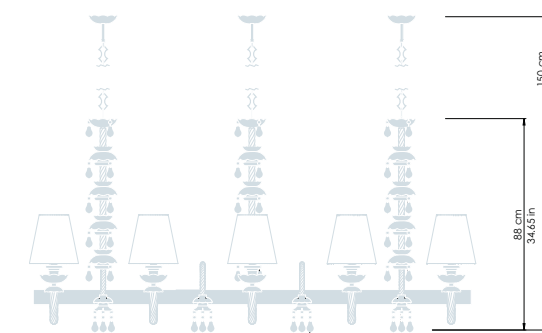

Art. 1310/10 lights-H88

L cm 180x87 / H cm 88-150
L 70.87x34.25 in / H 34.65-59.06 in