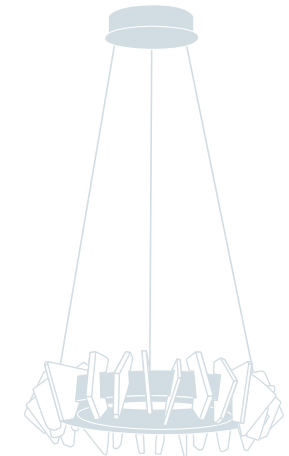

**Art. 830/S54**

Ø cm 54 / H cm 40-160  
 Ø 21.06 in / H 15.60-62.40 in

LED 48 Watt - 24 V  
 5904 lumen - 3000°K

Alimentatore incluso  
 Driver included

Finiture disponibili / Available finishes

-  Cromo lucido  
Polished chrome
-  Oro 24 carati lucido  
Polished 24 karat gold