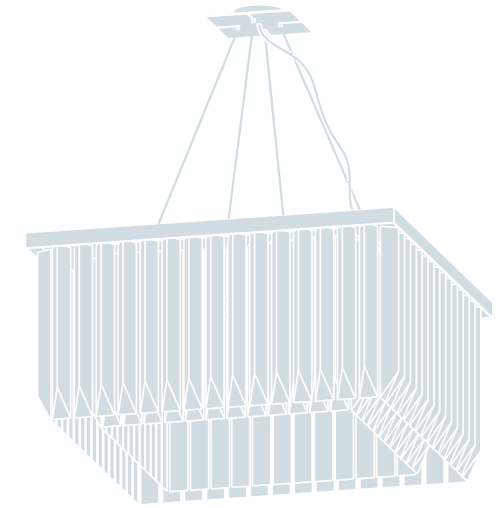

Art. 5082/S60

L cm 60x60 / H cm 51-110
W 23.4x23.4 in / H 19.89-42.9 in

8 x G9
halogen energy saver

in alternativa / as an alternative

8 x G9
LED bulbs

Art. 5082/S80

L cm 80x80 / H cm 51-110
W 31.2x31.2 in / H 19.89-42.9 in

12 x G9
halogen energy saver

in alternativa / as an alternative

12 x G9
LED bulbs

Art. 5081/S60
CROMO LUCIDO
POLISHED CHROME

Vetro / Glass

Colori disponibili / Available colors

Cristallo al piombo
Lead crystal

Finiture disponibili / Available finishes

Cromo lucido
Polished chrome

Tortora
Dove grey

Brunito spazzolato
Burnished brass