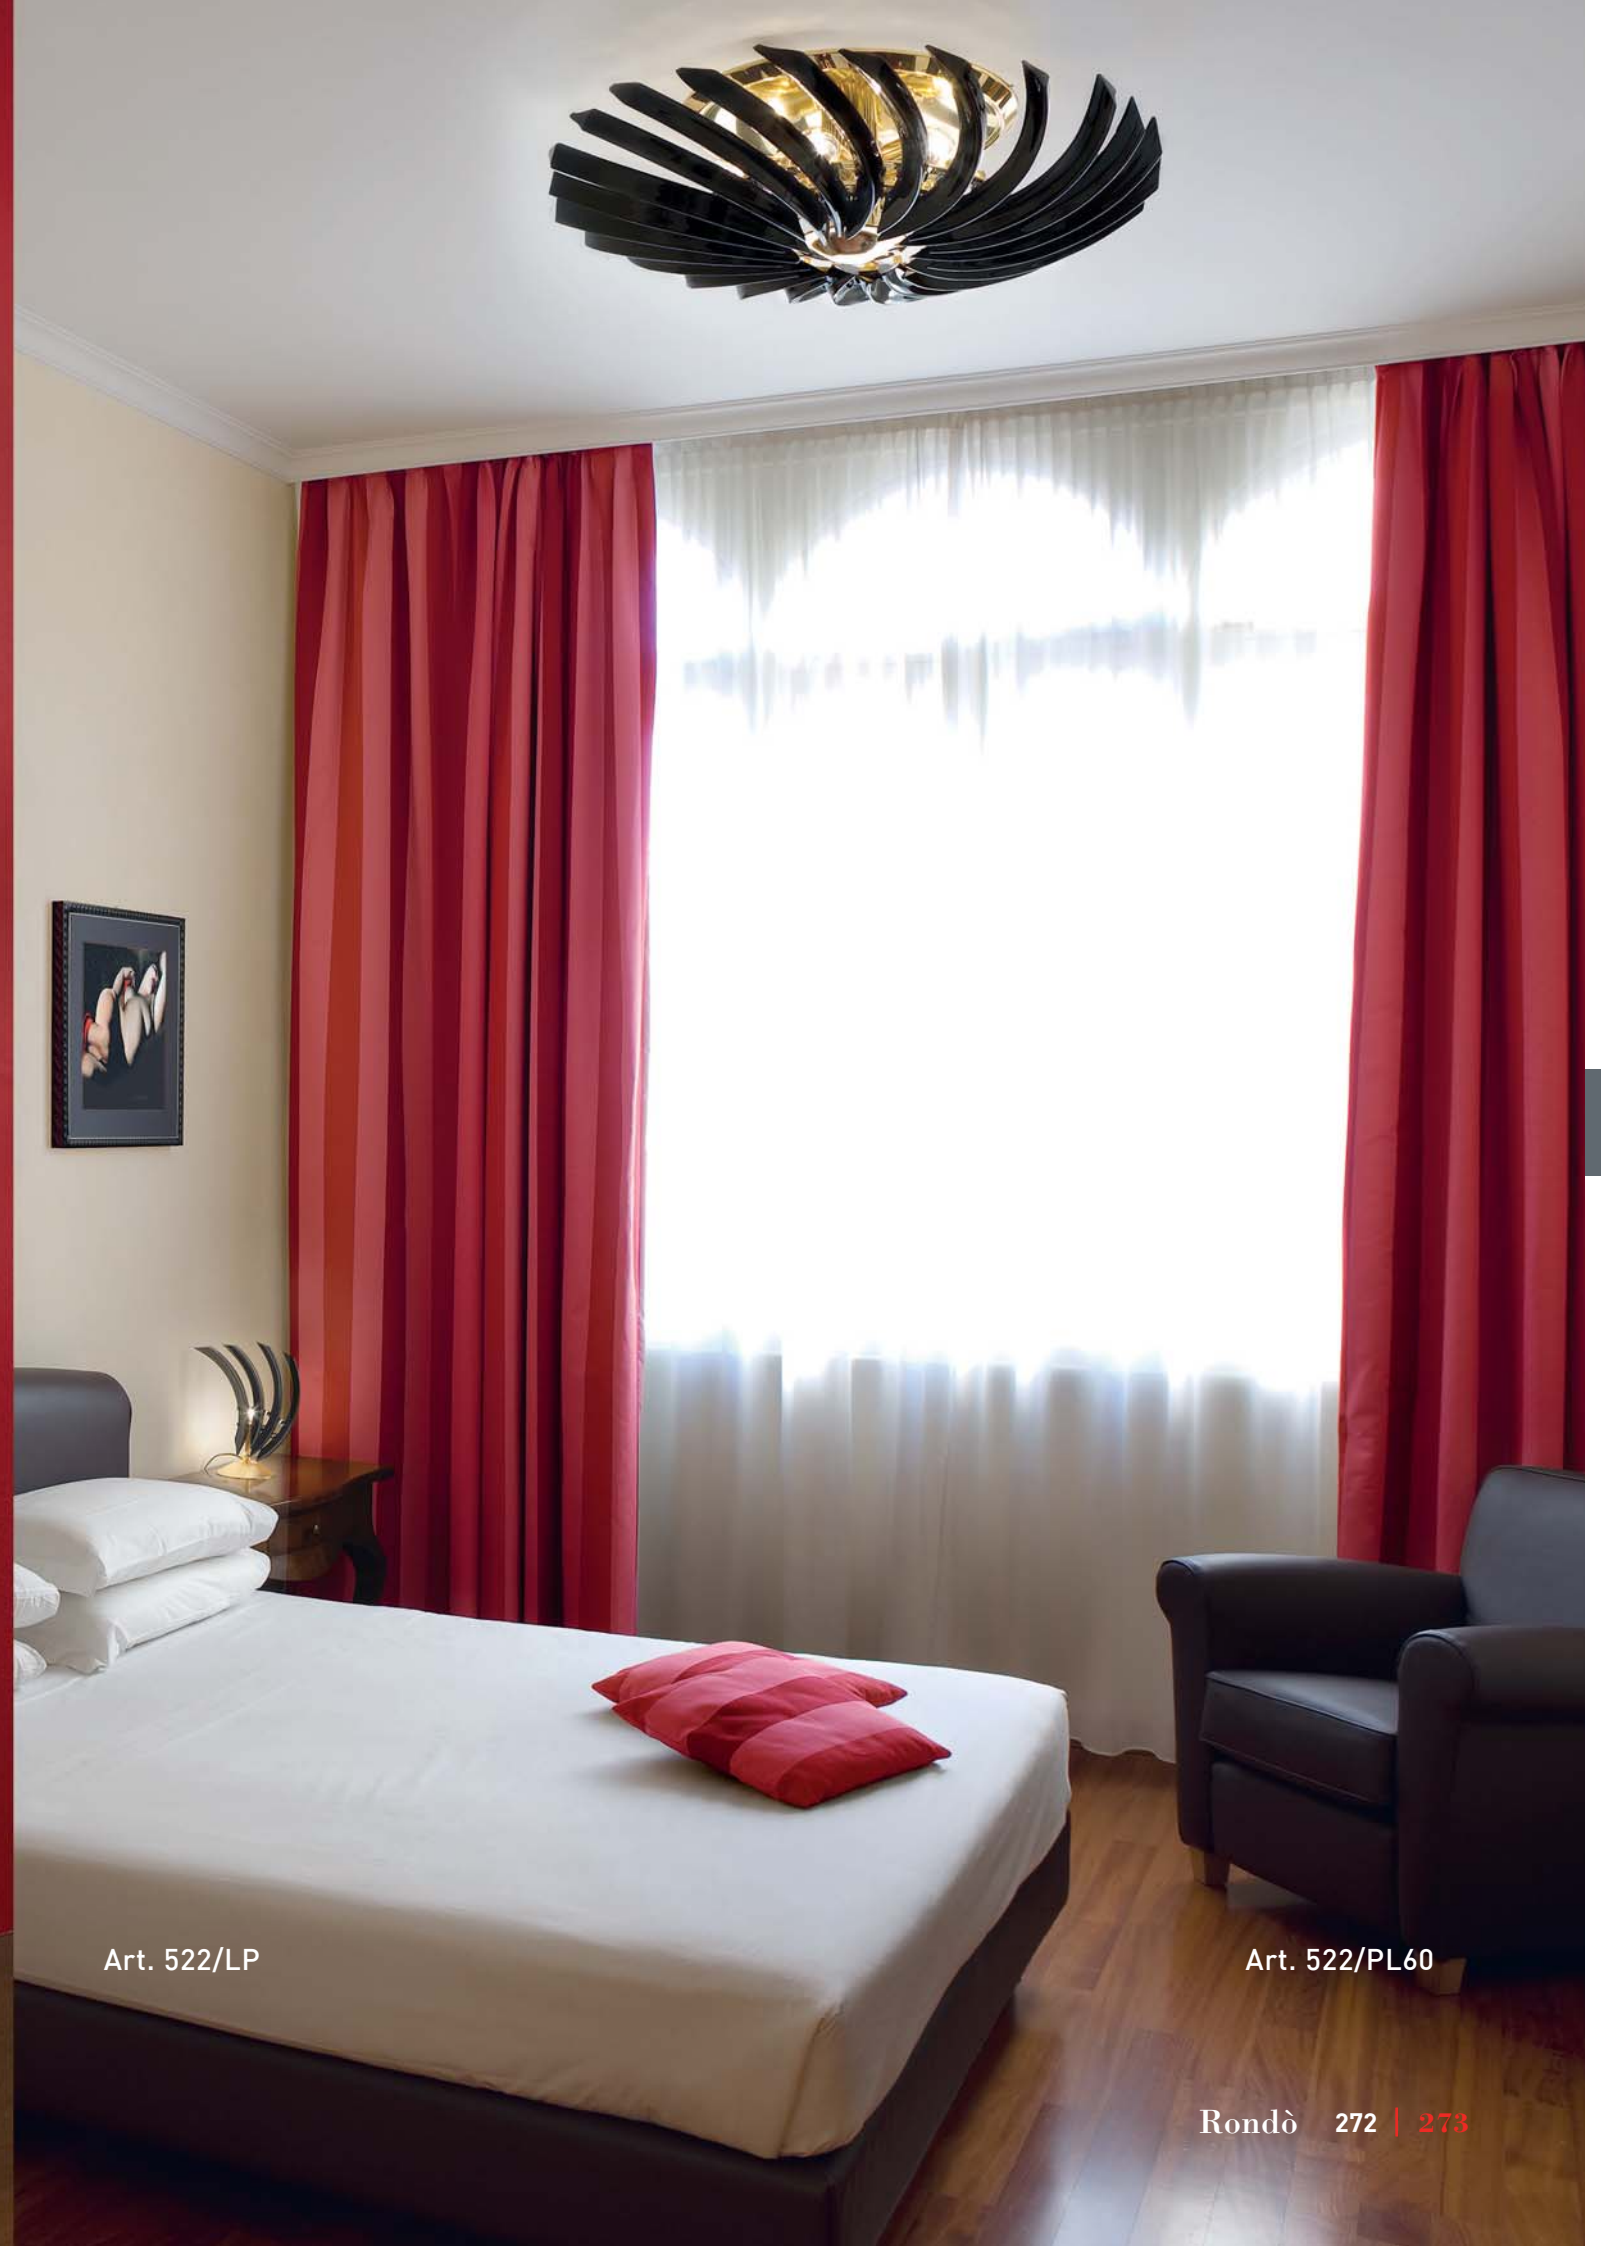

Art. 522/LP

Art. 522/PL60