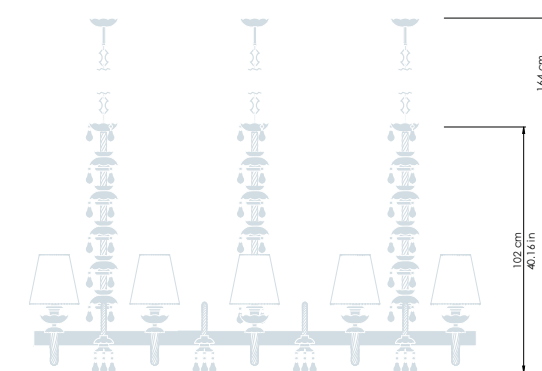

Art. 1310/8 lights-H88

L cm 130x87 / H cm 88-150  
 L 51.18x34.25 in / H 34.65-59.06 in

Art. 1310/10 lights-H88

L cm 180x87 / H cm 88-150  
 L 70.87x34.25 in / H 34.65-59.06 in

Art. 1310/8 lights-H102

L cm 130x87 / H cm 102-164  
 L 51.18x34.25 in / H 40.16-64.57 in