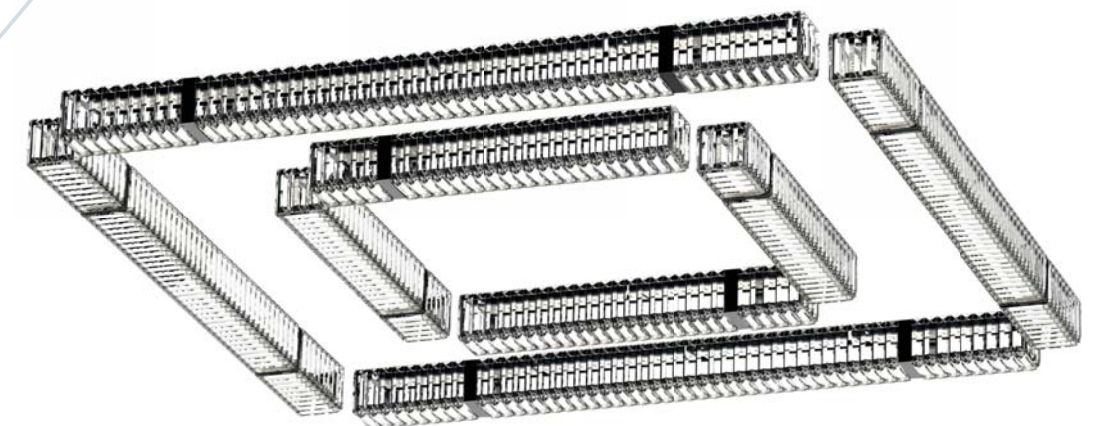

Colori disponibili / Available colors

● Cristallo al piombo 30%
Lead crystal 30%

Finiture disponibili / Available finishes

● Grigio spazzolato / Brushed grey
● Cromo lucido / Polished chrome
● Tortora / Dove grey
● Brunito spazzolato / Burnished brass