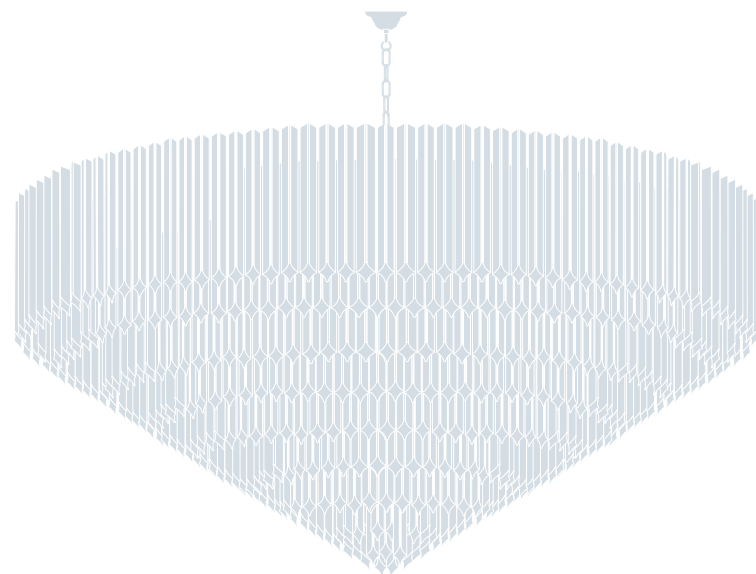

Art. 5029/PL45 - S45

Ø cm 45 / H cm 48
Ø 17.55 in / H 18.72 in

4 x E27 (US E26)
halogen energy saver

in alternativa / as an alternative

4 x E27 (US E26)
LED bulbs

Art. 5029/S

Art. 5029/PL60 - S60

Ø cm 60 / H cm 50
Ø 23.40 in / H 19.50 in

6 x E27 (US E26)
halogen energy saver

in alternativa / as an alternative

6 x E27 (US E26)
LED bulbs