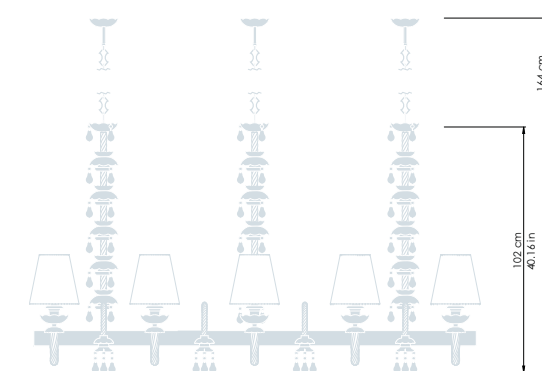

Art. 1310/8 lights-H88

L cm 130x87 / H cm 88-150
 L 51.18x34.25 in / H 34.65-59.06 in

Art. 1310/10 lights-H88

L cm 180x87 / H cm 88-150
 L 70.87x34.25 in / H 34.65-59.06 in

Art. 1310/8 lights-H102

L cm 130x87 / H cm 102-164
 L 51.18x34.25 in / H 40.16-64.57 in