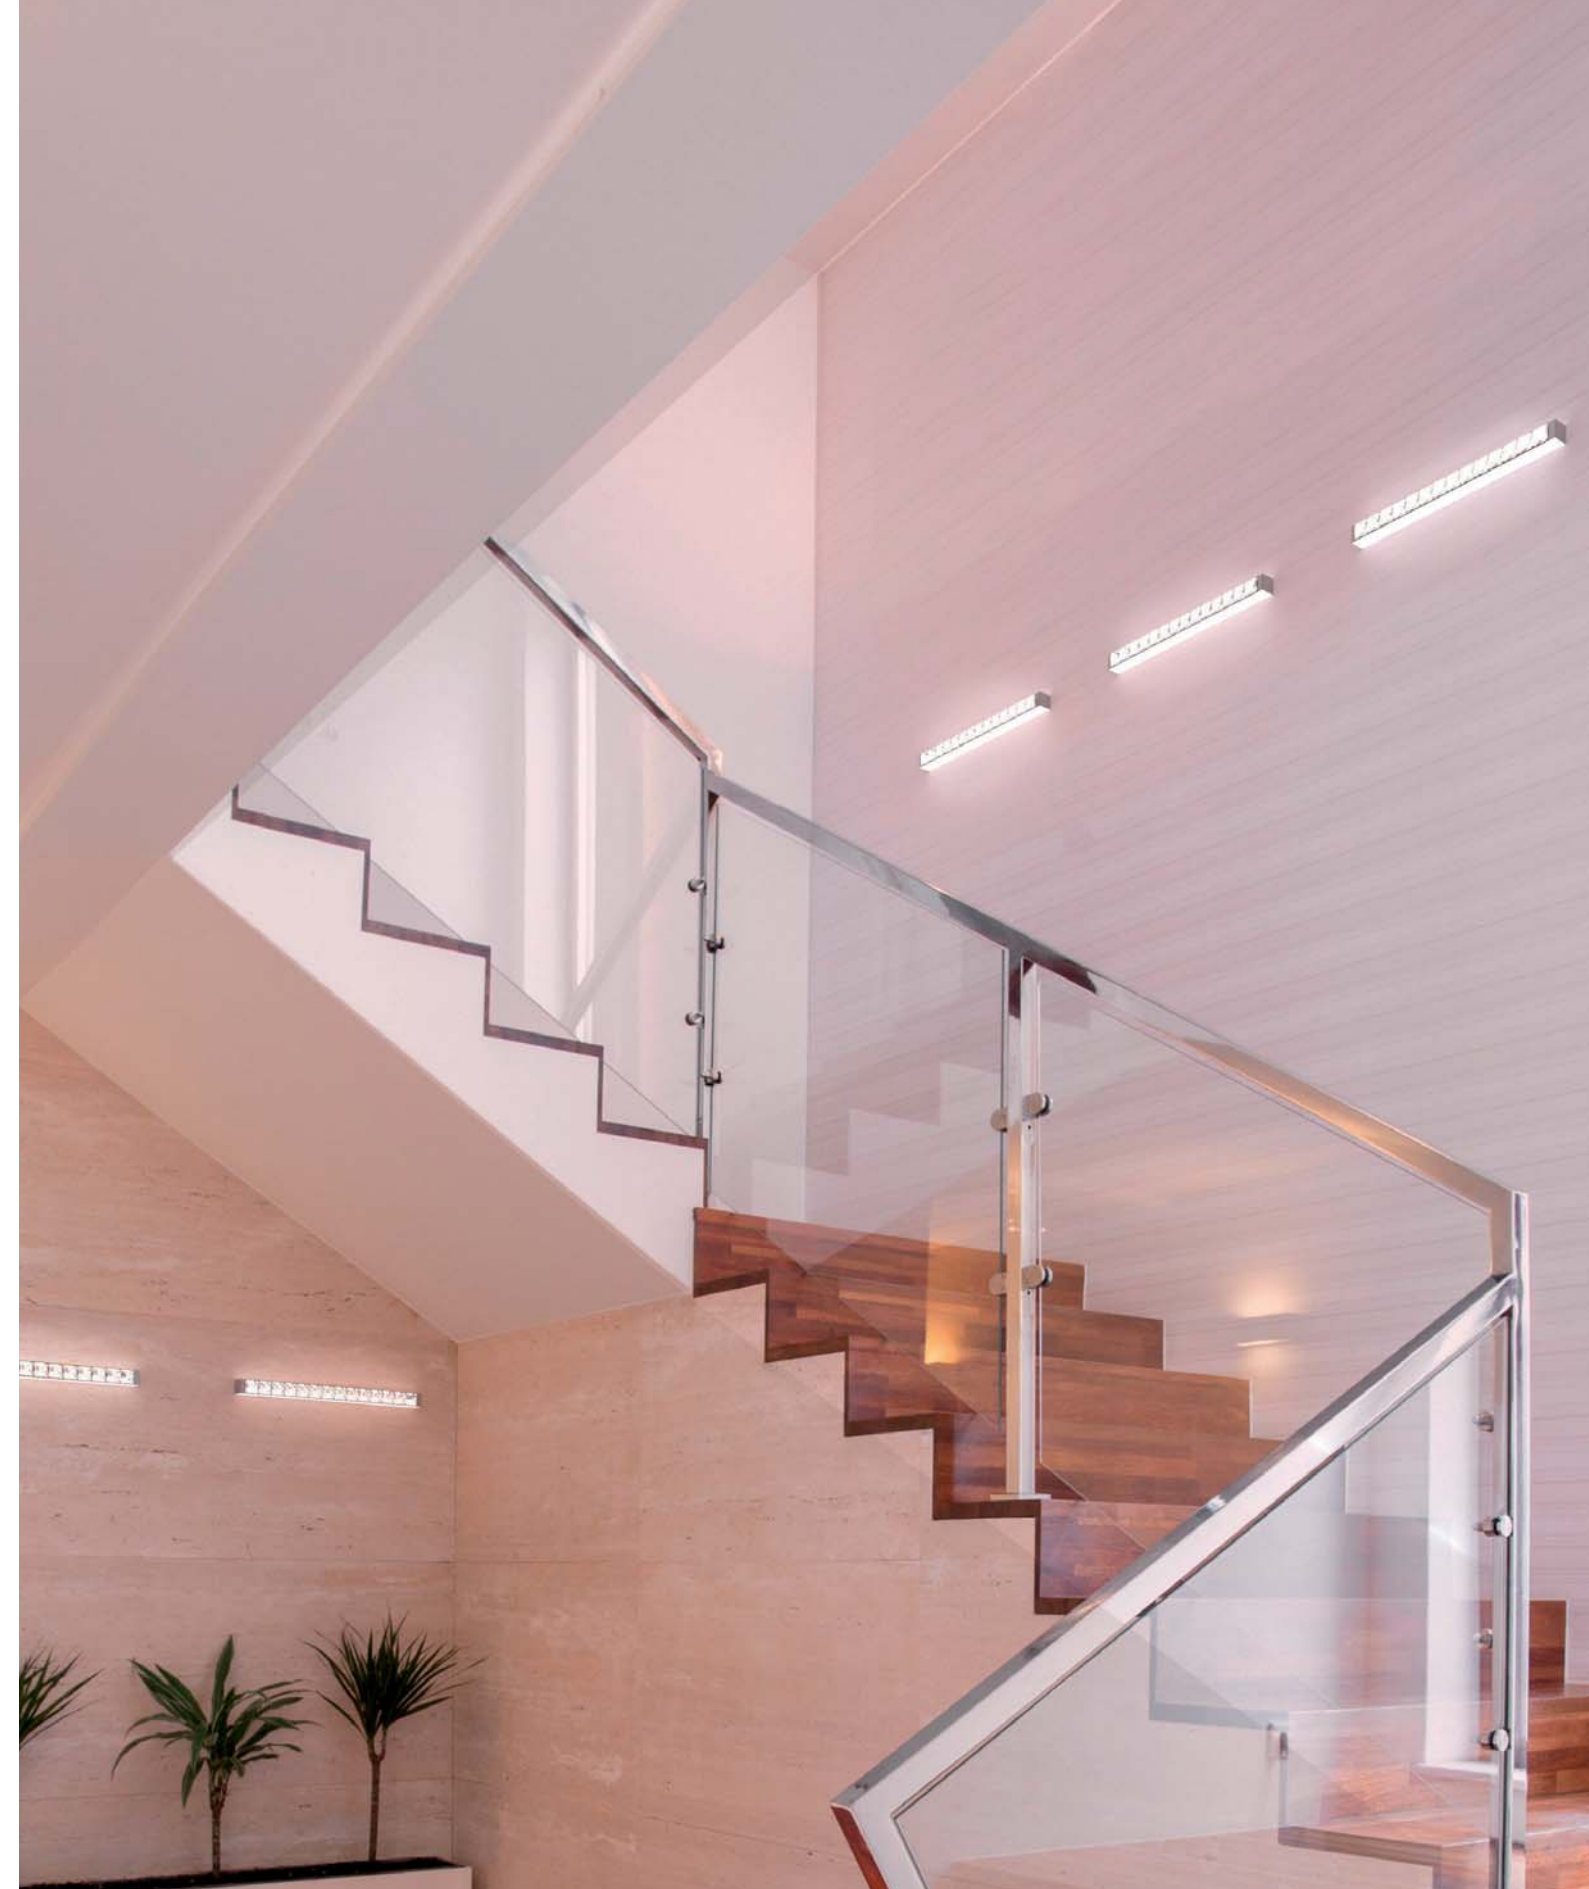

Art. 455/APP65

L cm 65 / H cm 4 / Sp cm 5
W 25.35 in / H 1.56 in / Sp 1.95 in

LED 16.4 Watt
1160 lumen - 3000°K

Colori disponibili / Available colors

● Cristallo al piombo
Lead crystal

Finiture disponibili / Available finishes

● Cromo lucido
Polished chrome

● Oro 24 carati lucido
Polished 24 karat gold

Art. 455/APP35