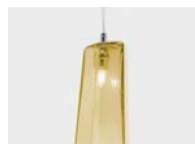

Ambra / Amber