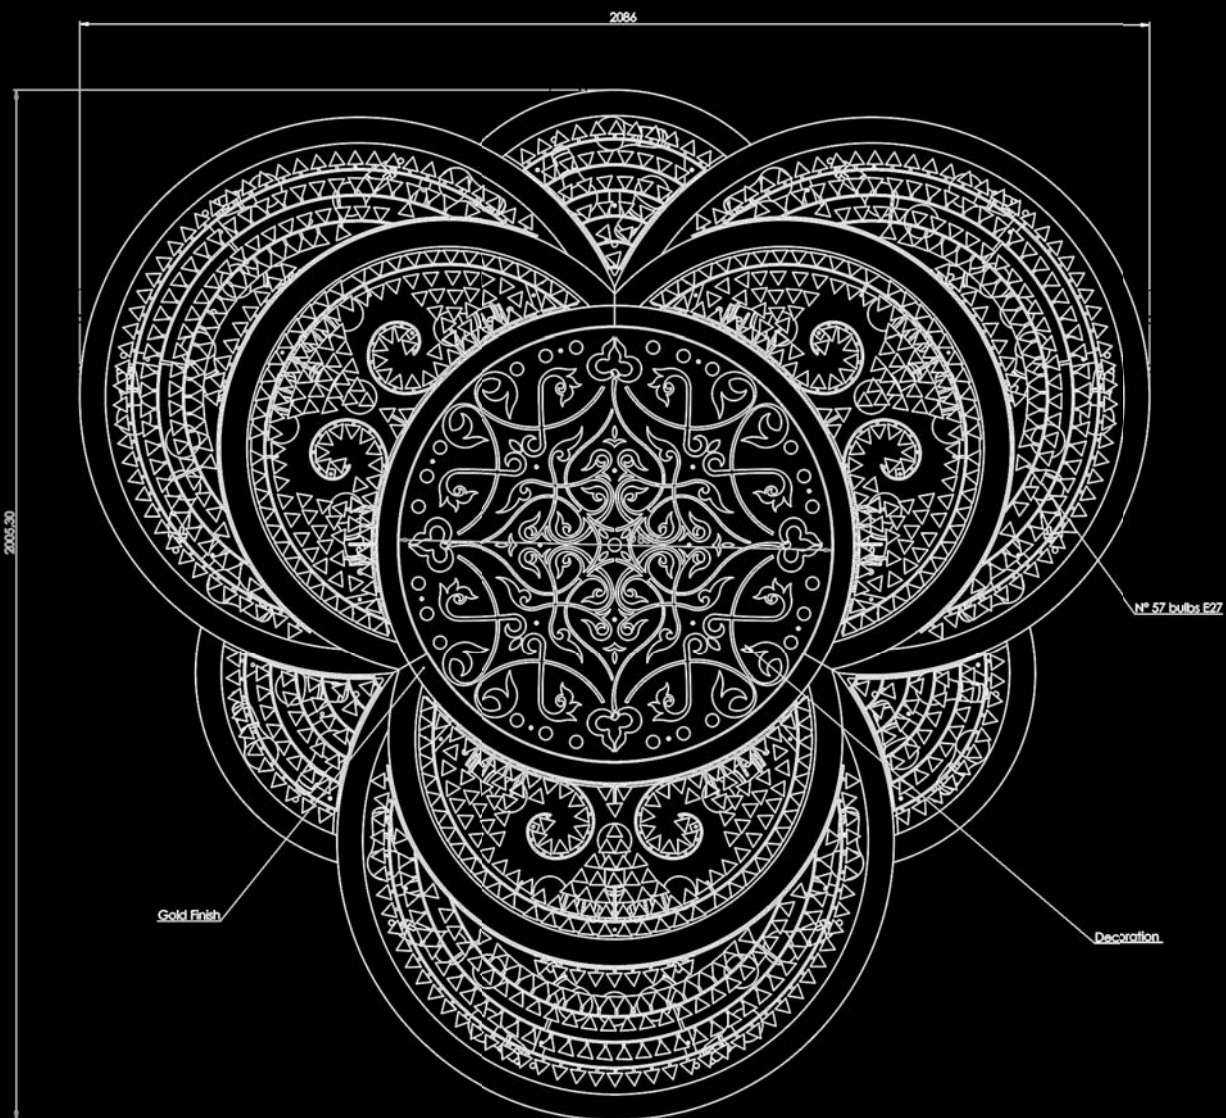

Vetro / Glass

Colori disponibili / Available colors

Finiture disponibili / Available finishes

Art. 5003/PL

L cm 209x201 / H cm 65
L 82.28x79.13 in / H 25.59 in

in alternativa / as an alternative

Finitura | Finish
ORO 24 CARATI LUCIDO
POLISHED 24 KARAT GOLD