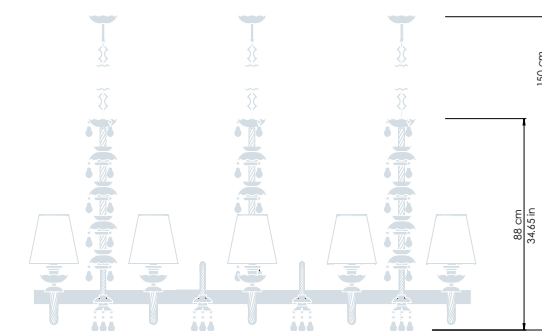

Art. 1310/10 lights-H88

L cm 180x87 / H cm 88-150
L 70.87x34.25 in / H 34.65-59.06 in