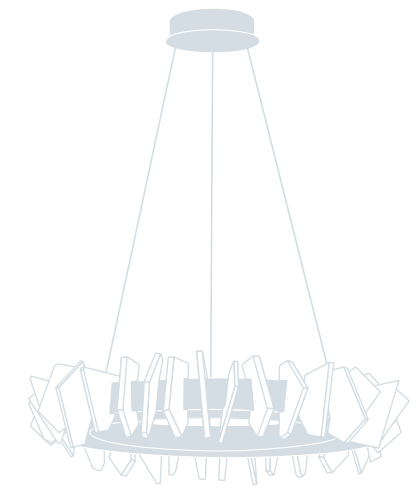

Art. 830/S80

Ø cm 80 / H cm 40-160
Ø 31.20 in / H 15.60-62.40 in

LED 80 Watt - 24 V
9840 lumen - 3000°K

Alimentatore incluso
Driver included