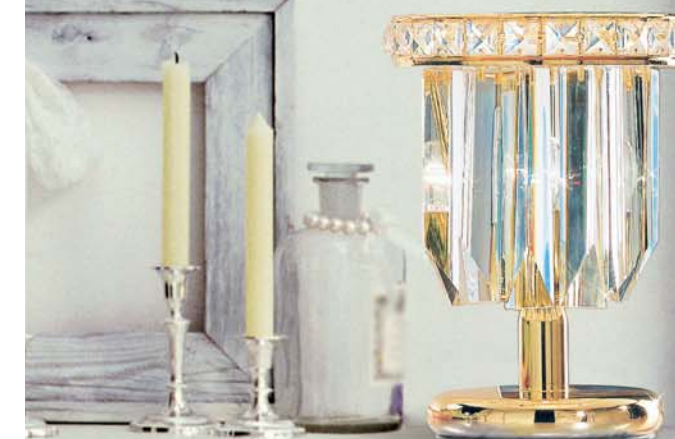

Art. 7031/PL60

Colori vetro disponibili / Available glass colors

- Trasparente
  Clear
- Colori a pagina 47
  Colors at page 47

Finiture disponibili / Available finishes

- Cromo lucido
  Polished chrome
- Oro 24 carati lucido
  Polished 24 karat gold