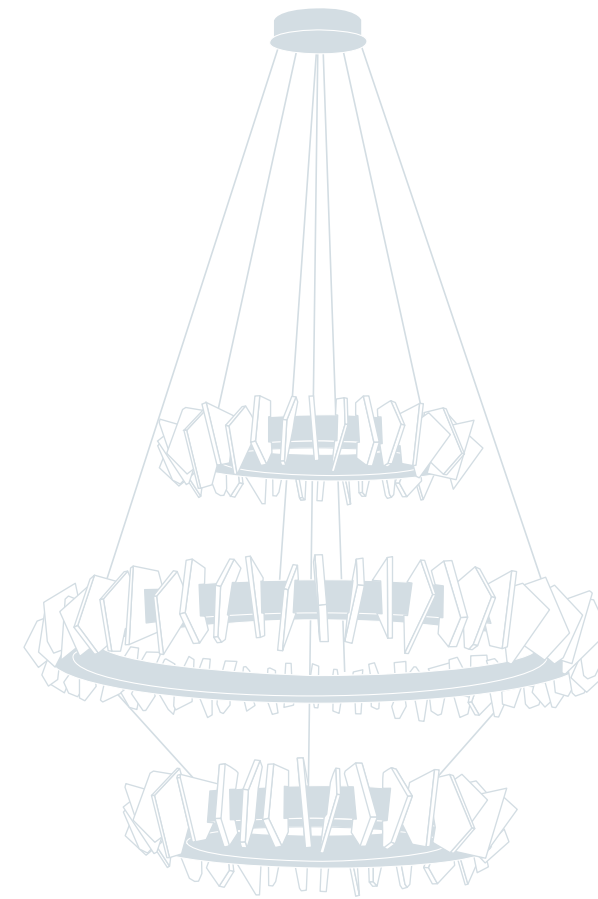

Ø cm 54 / H cm 40
Ø 21.06 in / H 15.60 in

LED 48 Watt - 24 V
5904 lumen - 3000°K

Alimentatore incluso
Driver included

-  Cromo lucido
Polished chrome
-  Oro 24 carati lucido
Polished 24 karat gold

Art. 832/S66+120+80