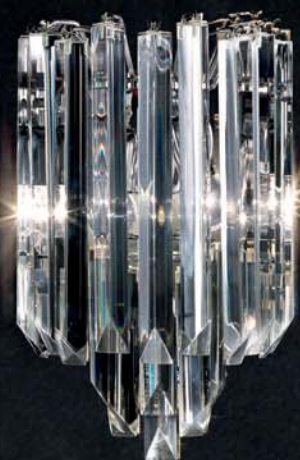

Art. 5082/APP

L cm 38 / H cm 40 / Sp cm 16
W 14.82 in / H 15.60 in / Sp 6.24 in

3 x E14 (US E12)
halogen energy saver

in alternativa / as an alternative

3 x E14 (US E12)
LED bulbs

Art. 5055/25

Ø cm 25 / H cm 33
Ø 9.75 in / H 12.87 in

2 x E14 (US E12)
halogen energy saver

in alternativa / as an alternative

2 x E14 (US E12)
LED bulbs

Art. 5055/35

Ø cm 35 / H cm 40
Ø 13.65 in / H 15.60 in

3 x E14 (US E12)
halogen energy saver

in alternativa / as an alternative

3 x E14 (US E12)
LED bulbs

Art. 5055/45

Ø cm 45 / H cm 40
Ø 17.55 in / H 15.60 in

4 x E14 (US E12)
halogen energy saver

in alternativa / as an alternative

4 x E14 (US E12)
LED bulbs

Art. 5075/APP

L cm 25 / H cm 40 / sp cm 16
W 14.82 in / H 15.60 in / Sp 6.24 in

2 x E14 (US E12)
halogen energy saver

in alternativa / as an alternative

2 x E14 (US E12)
LED bulbs

Art. 5055/55

Ø cm 55 / H cm 40
Ø 21.45 in / H 15.60 in

6 x E27 (US E26)
halogen energy saver

in alternativa / as an alternative

6 x E27 (US E26)
LED bulbs

Colori vetro disponibili / Available glass colors

- Trasparente
  Clear
- Colori a pagina 47
  Colors at page 47

Finiture disponibili / Available finishes

- Cromo lucido
  Polished chrome
- Oro 24 carati lucido
  Polished 24 karat gold