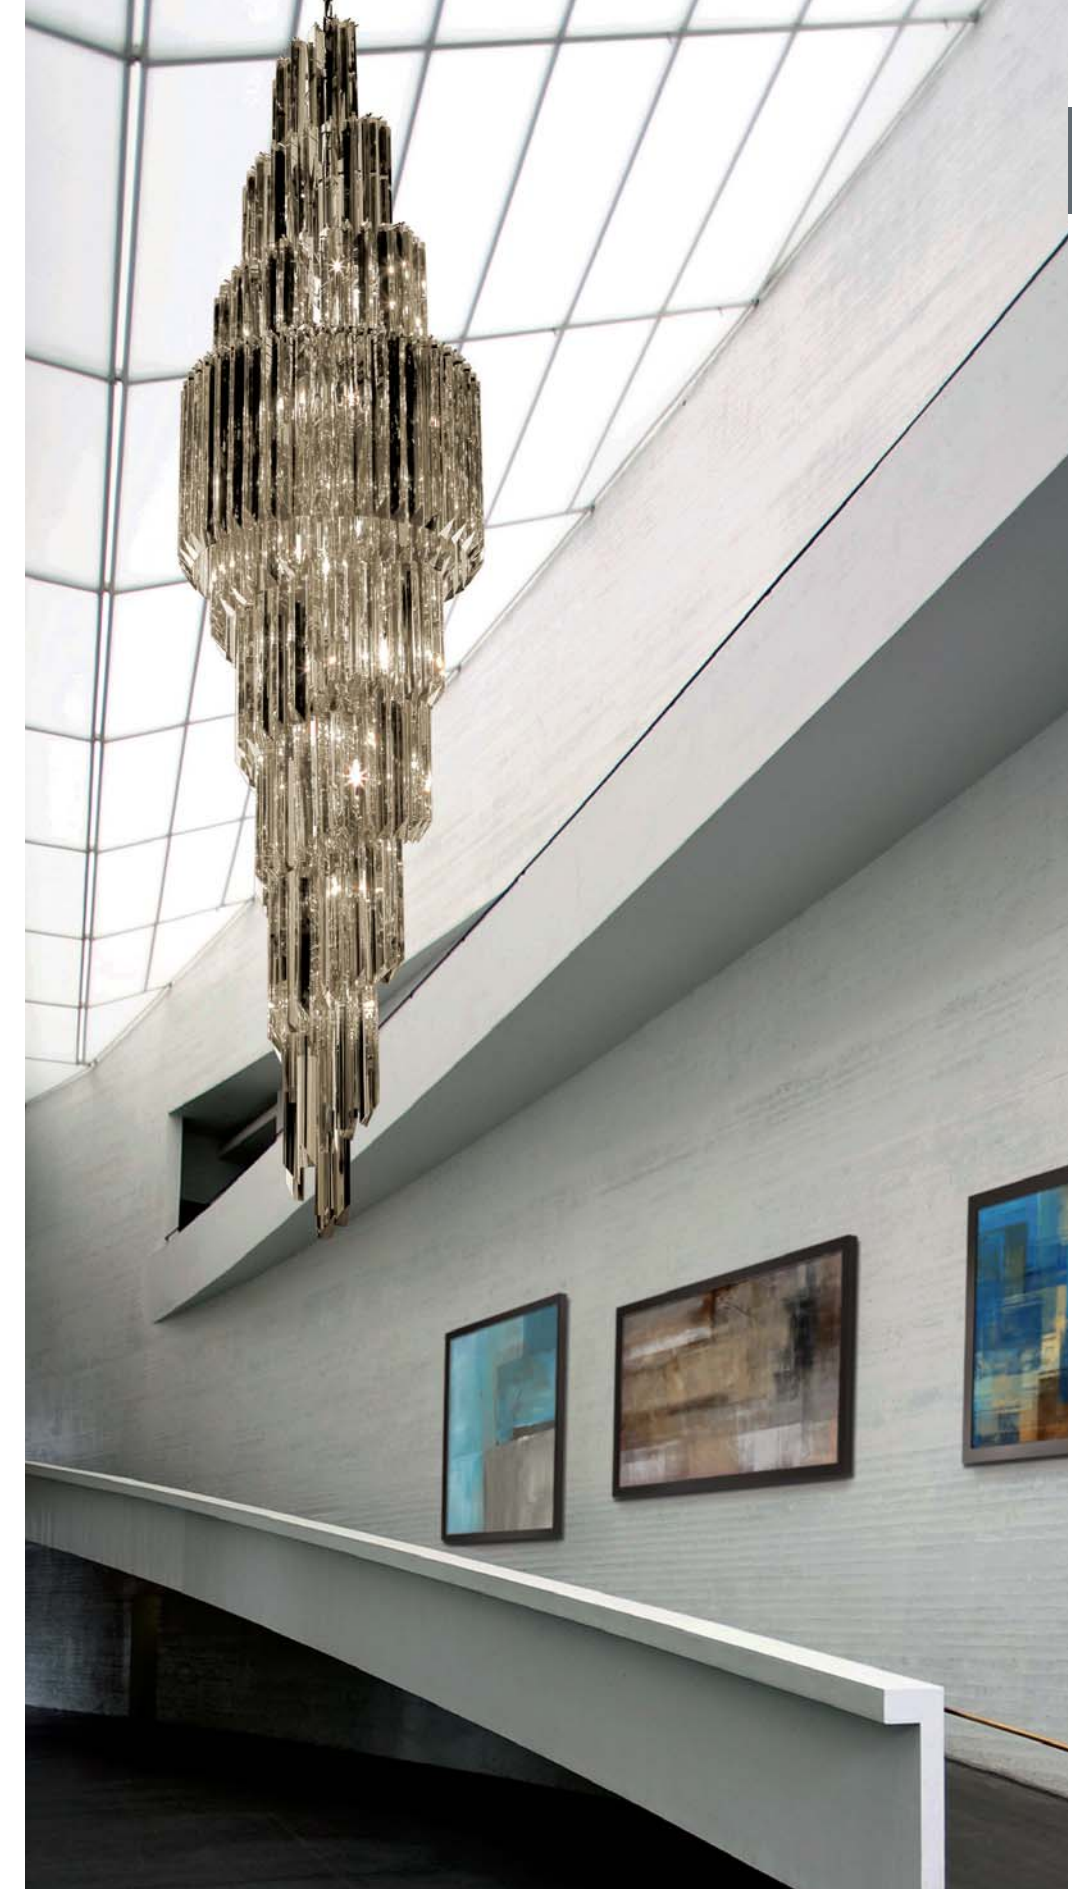

Colori vetro disponibili / Available glass colors

- Trasparente
  Clear
- Colori a pagina 47
  Colors at page 47

Finiture disponibili / Available finishes

- Cromo lucido
  Polished chrome
- Oro 24 carati lucido
  Polished 24 karat gold

Art. 5051/53/H245