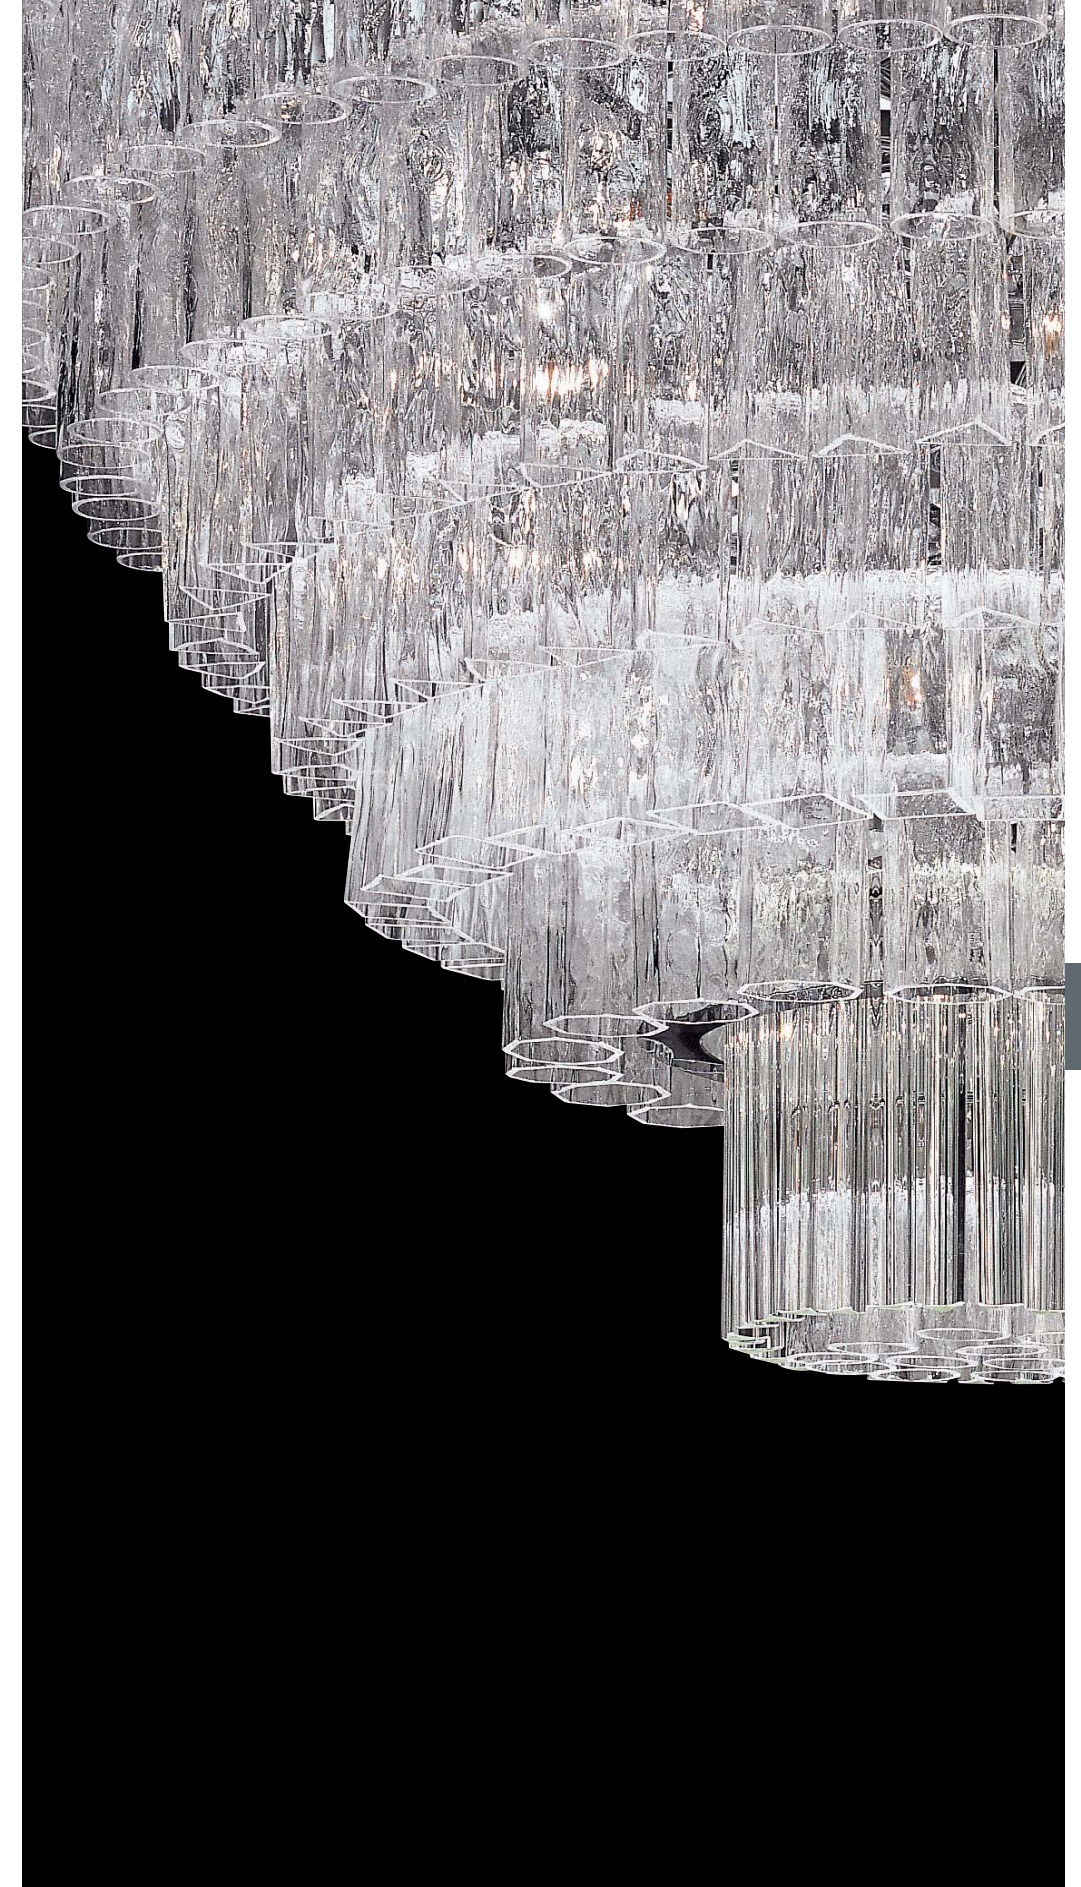

Art. 4121/170

Vetro di Murano / Murano glass

Finiture disponibili / Available finishes

● Cromo lucido
Polished chrome

● Oro 24 carati lucido
Polished 24 karat gold