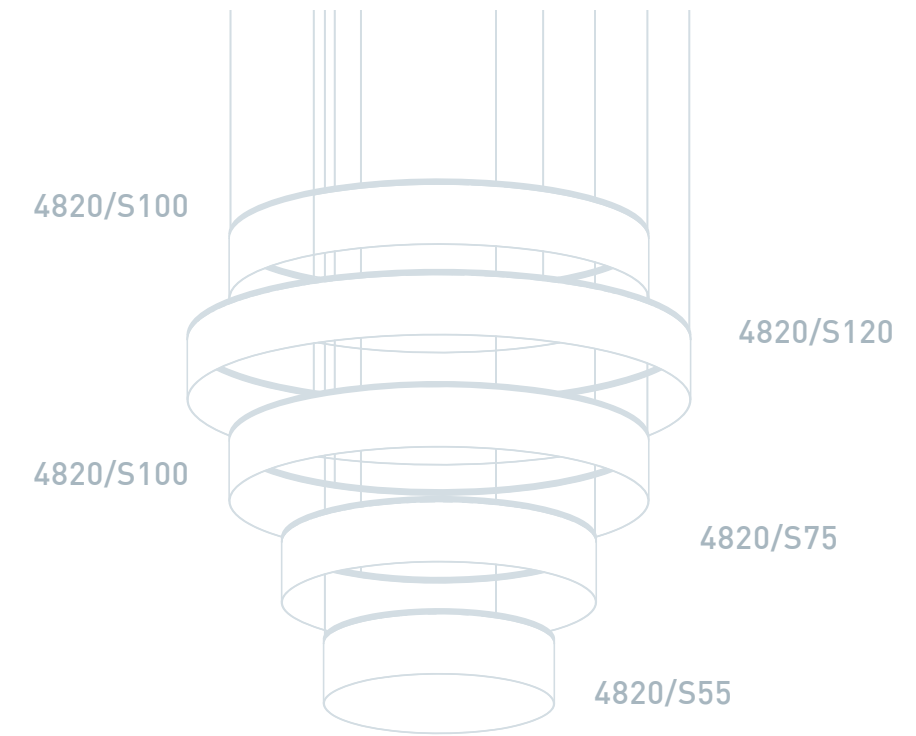

Art. 4830/S

L cm 200x120 / H cm 55-190
W 78.74x47.24 in / H 21.65-74.80 in

LED 210 Watt - 24 V
15826 lumen - 3000°K

Alimentatore incluso
Driver included

Vetro / Glass

Frangia: arte antica del vetro veneziano
lavorazione a mano
Fringe: ancient venetian glass art
handmade