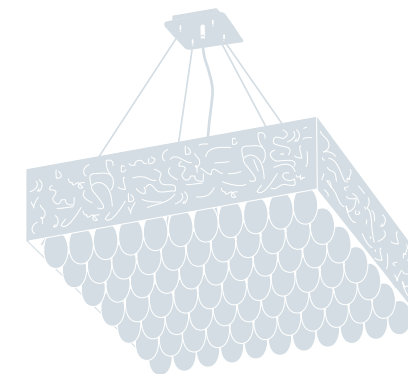

Pendenti / Pendants

Finiture disponibili / Available finishes

Art. 450/S60

L cm 63x63 / H cm 17-150
W 24.57x24.57 in / H 6.63-58.50 in

 6 x G9
halogen energy saver

in alternativa / as an alternative

 6 x G9
LED bulbs