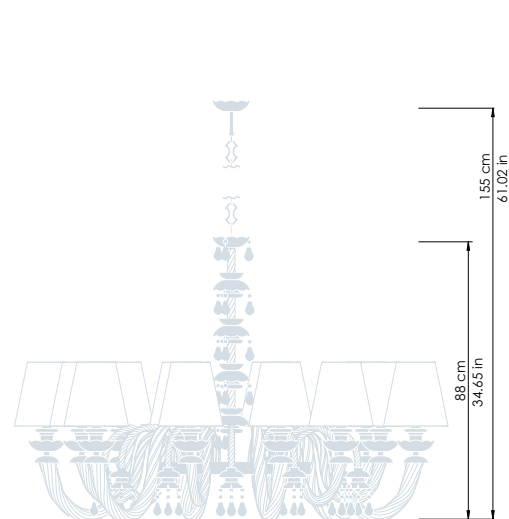

Art. 1300/12 lights

Ø cm 140 / H cm 88-155
Ø 55.12 in / H 34.65-61.02 in