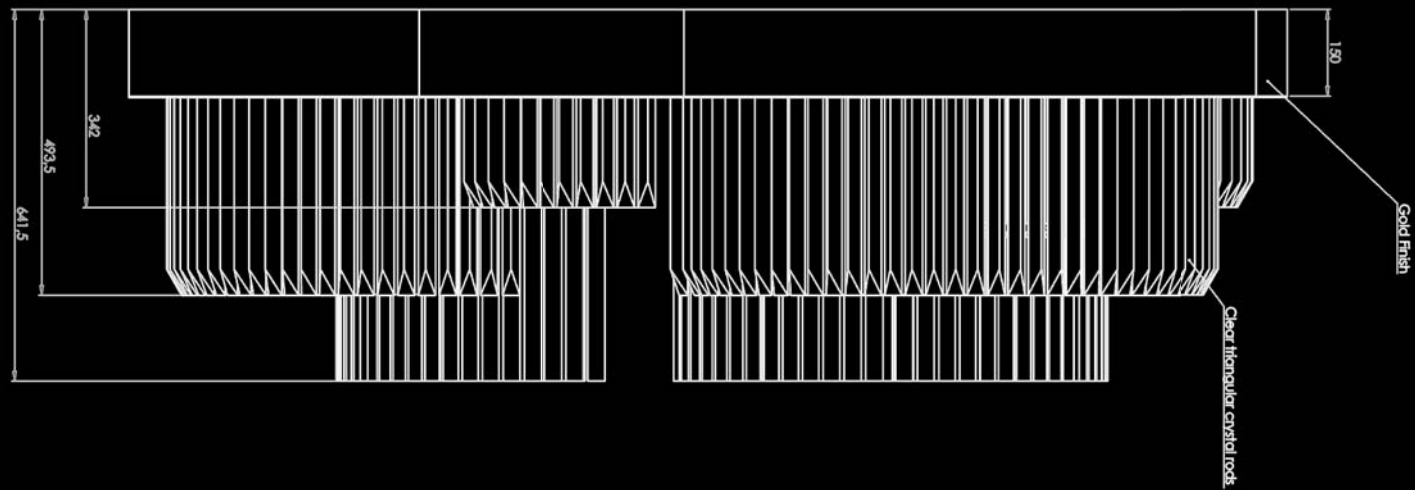

Vetro / Glass

Colori disponibili / Available colors

Finiture disponibili / Available finishes

Art. 5003/PL

L cm 209x201 / H cm 65
L 82.28x79.13 in / H 25.59 in

in alternativa / as an alternative

Finitura | Finish
ORO 24 CARATI LUCIDO
POLISHED 24 KARAT GOLD