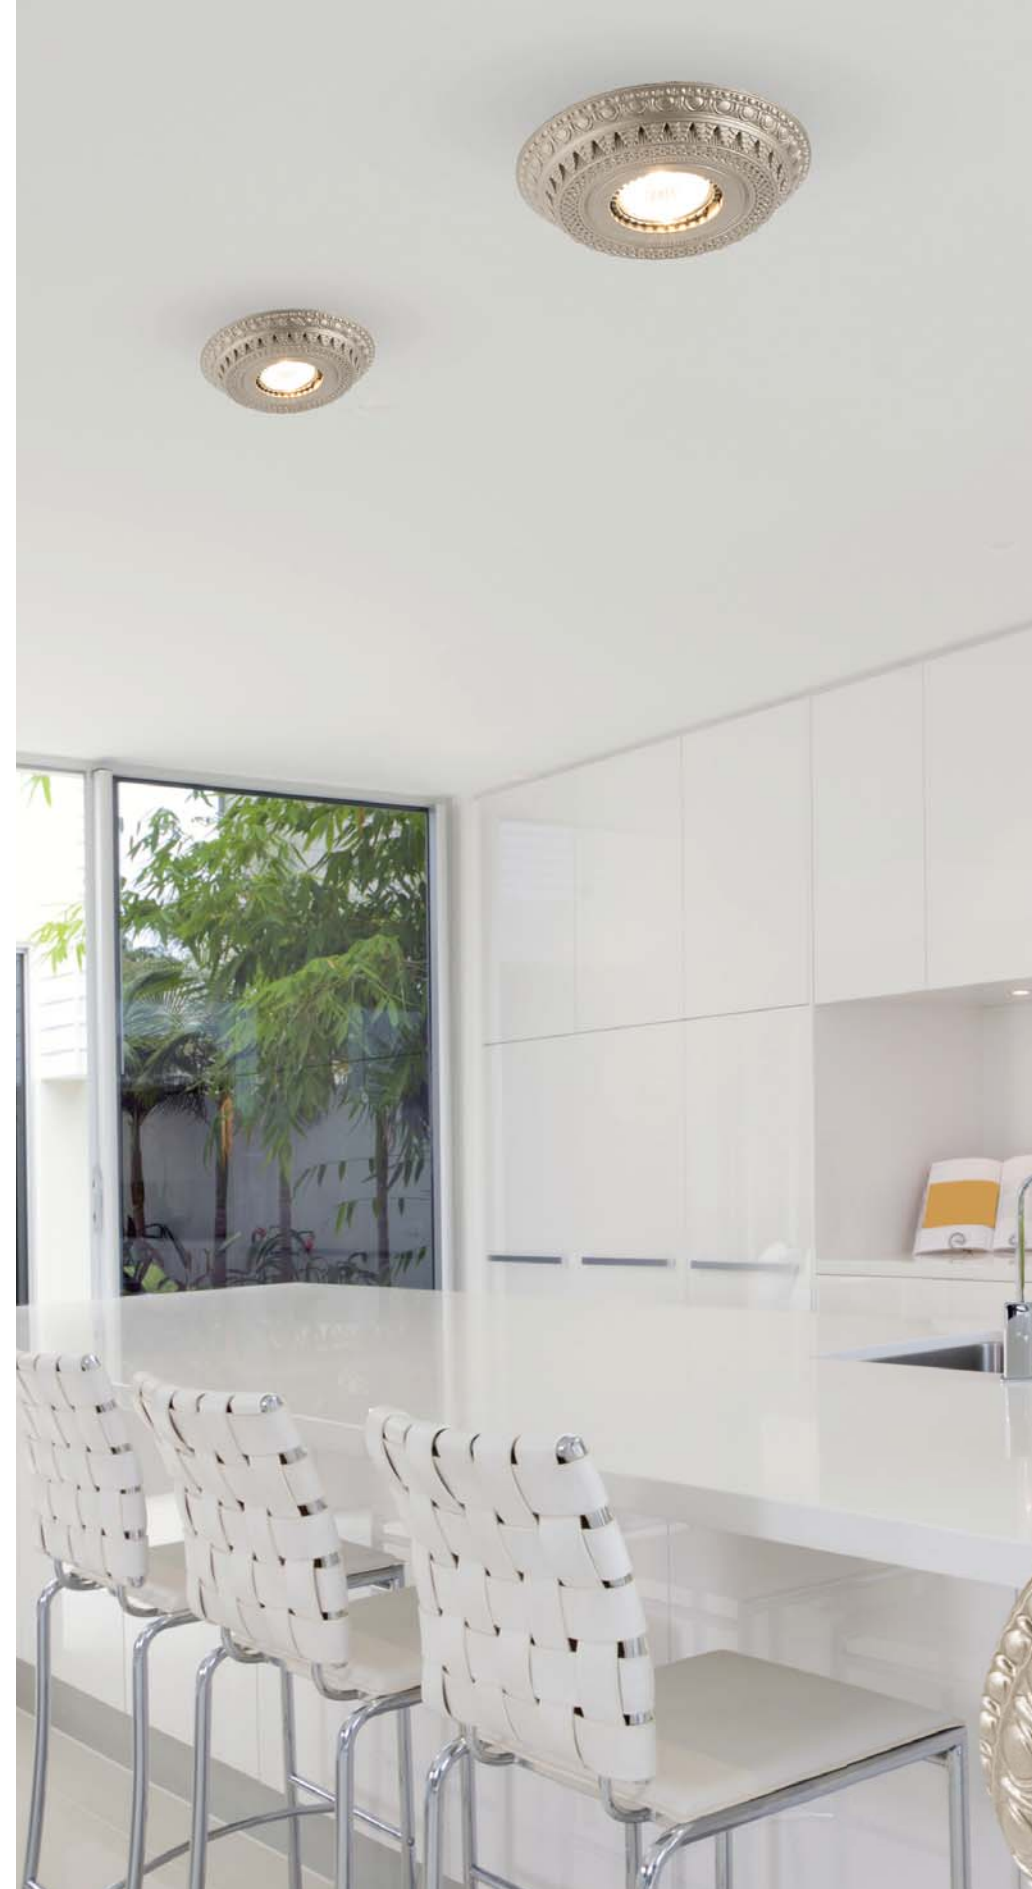

● Tortora
Dove grey

Art. 473/F

Ø cm 13 / H cm 2,5
Ø 5.12 in / H 0.98 in

Ø foro cm 7,5 / Ø hole 2.95 in

1 x GU10
halogen energy saver

in alternativa / as an alternative

1 x GU10
LED bulbs