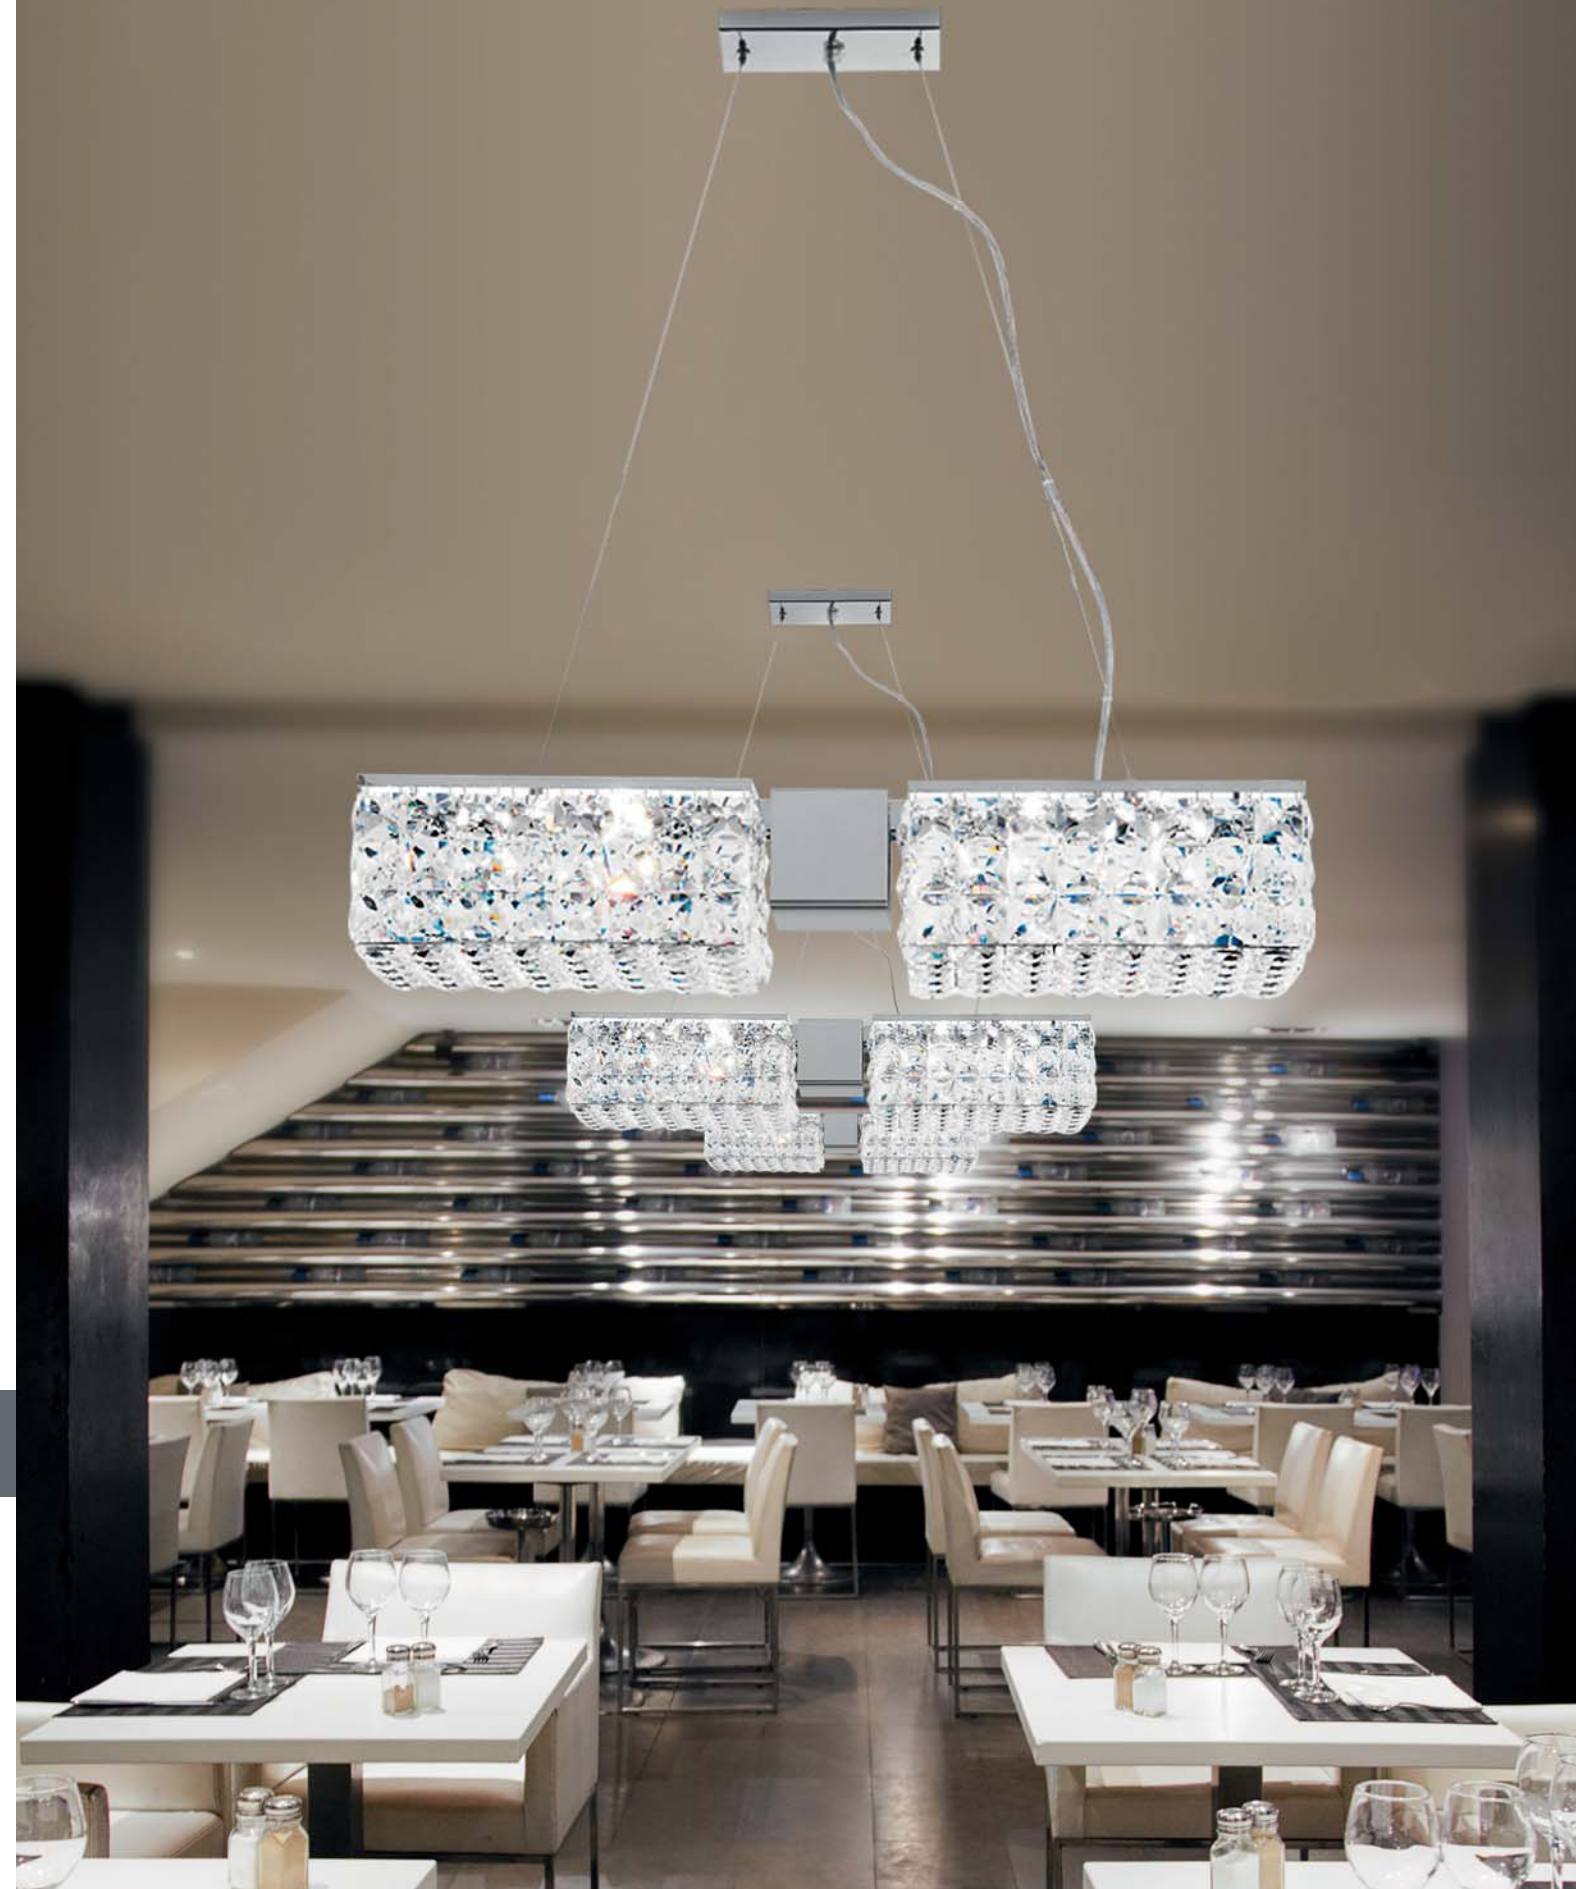

Art. 455/S80x21

Art. 455/S80x21

L cm 80x21 / H cm 20-130
W 31.2x8.19 in / H 7.8-50.7 in

8 x G9
halogen energy saver

in alternativa / as an alternative

8 x G9
LED bulbs

Art. 455/S140x21

L cm 140x21 / H cm 20-130
W 54.6x8.19 in / H 7.8-50.7 in

12 x G9
halogen energy saver

in alternativa / as an alternative

12 x G9
LED bulbs