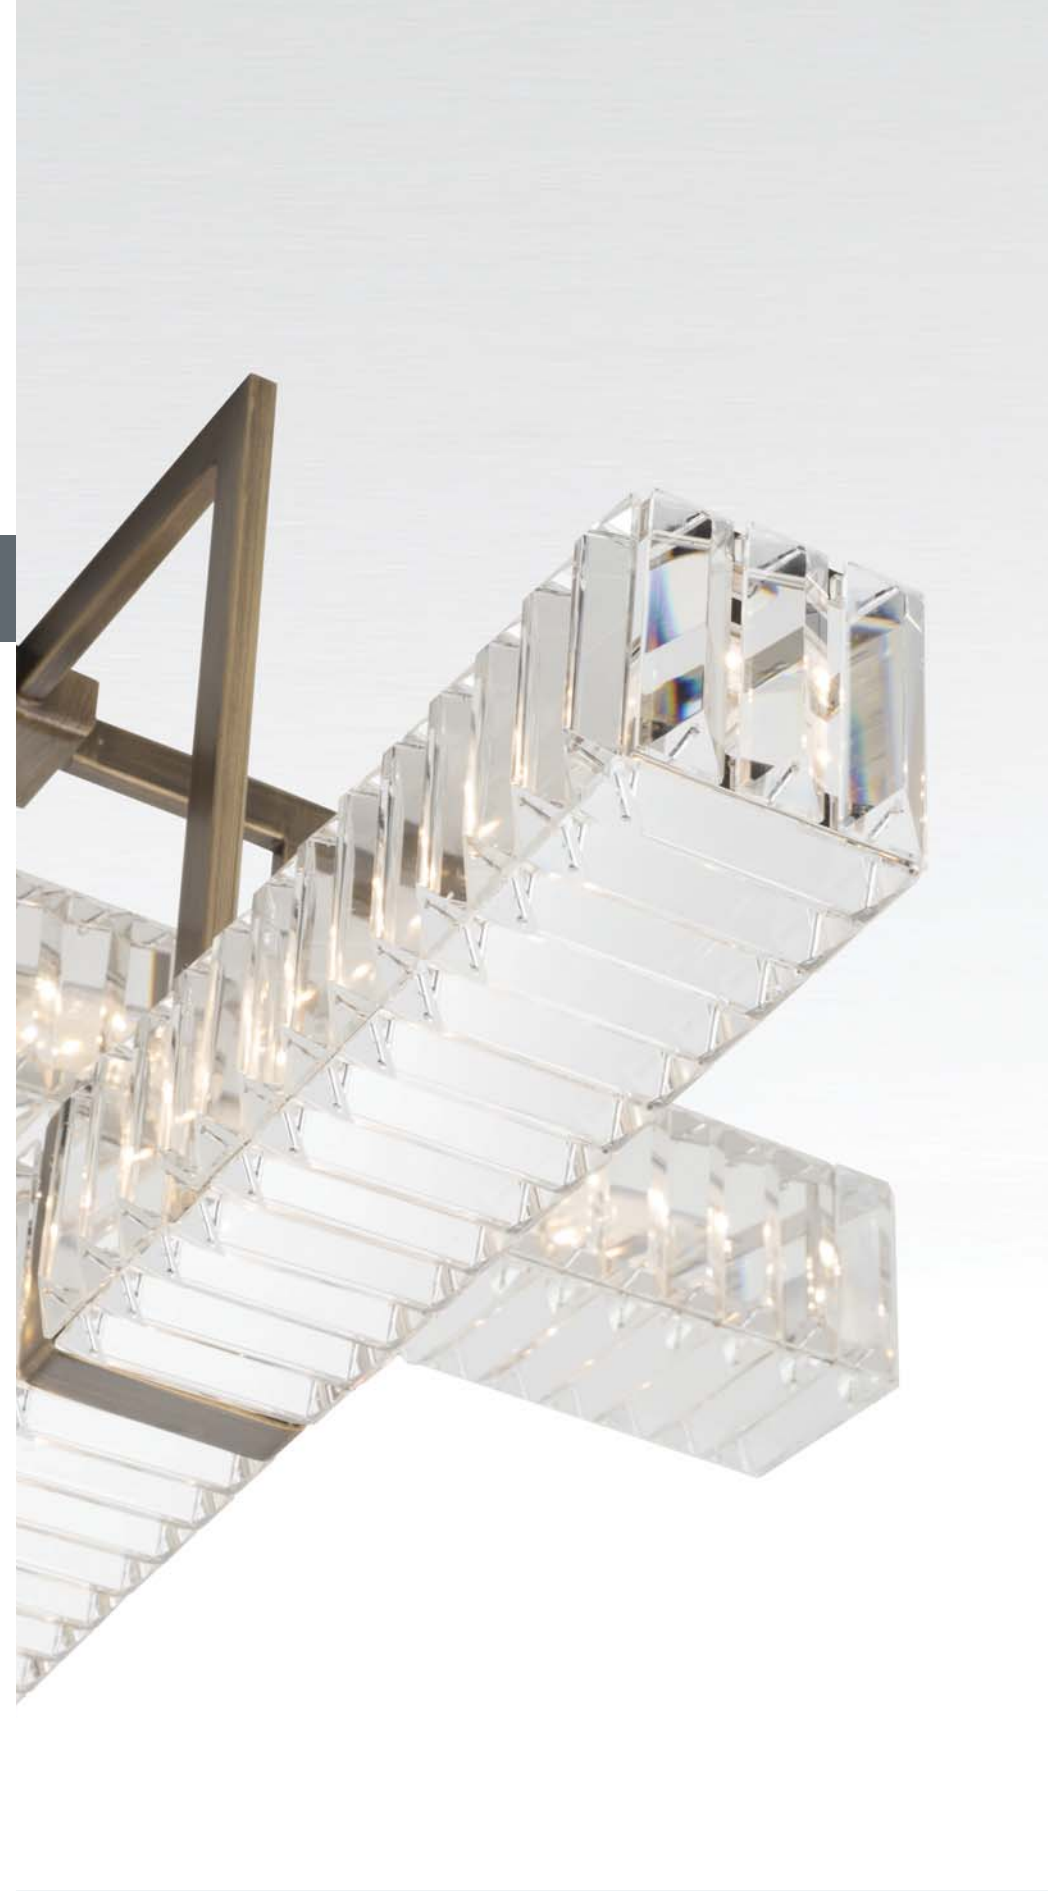

Colori disponibili / Available colors

- Cristallo al piombo 30%
  Lead crystal 30%

Finiture disponibili / Available finishes

- Grigio spazzolato
  Brushed grey
- Tortora
  Dove grey
- Brunito spazzolato
  Burnished brass

Art. 9280/120