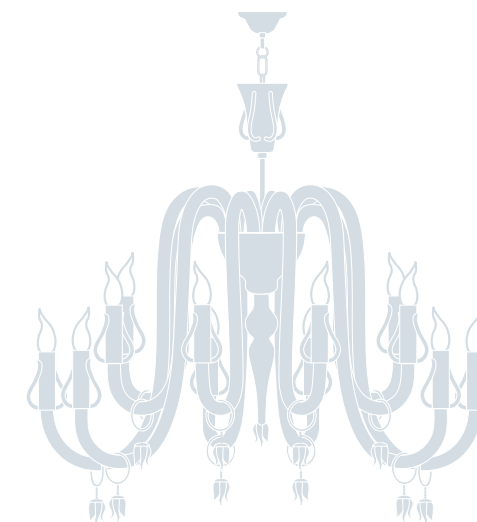

 6 x E14 (US E12)
LED bulbs

Art. 2022/8

Ø cm 80 / H cm 65
Ø 31.20 in / H 25.35 in

 8 x E14 (US E12)
halogen energy saver

in alternativa / as an alternative

 8 x E14 (US E12)
LED bulbs

Art. 2022/12

Ø cm 90 / H cm 75
Ø 35.10 in / H 29.25 in