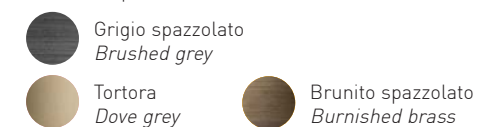

Colori disponibili / Available colors

Cristallo al piombo
Lead crystal

Finiture disponibili / Available finishes