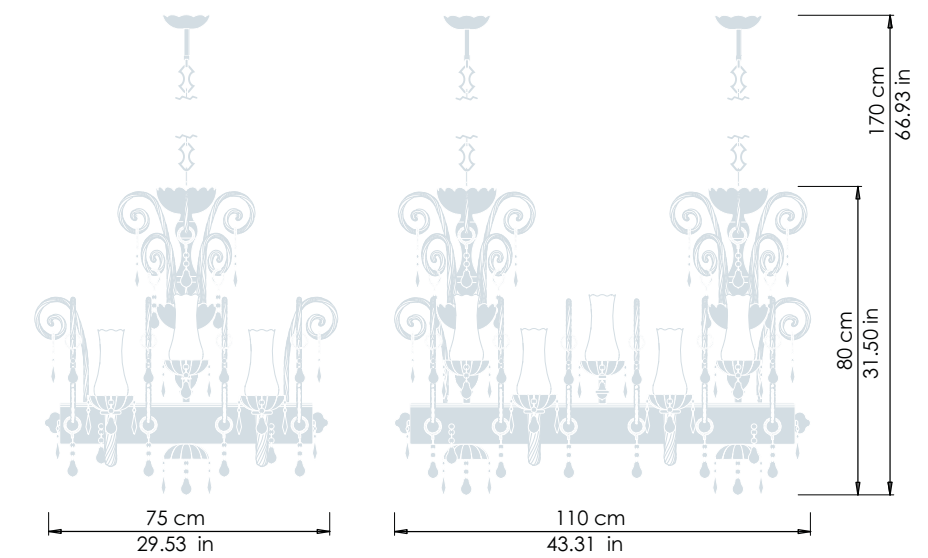

Art. 1315/6 lights

L cm 75x80 / H cm 80-170
L 29.53x31.50 in / H 31.50-66.93 in

Art. 1315/10 lights

L cm 110x80 / H cm 80-170
L 43.31x31.50 in / H 31.50-66.93 in