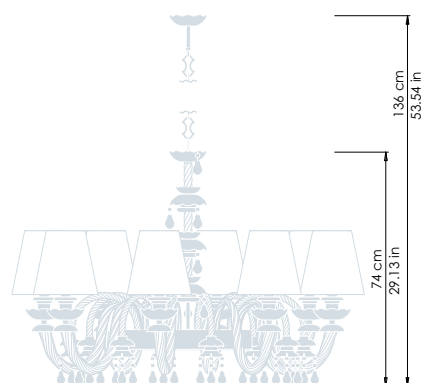

Art. 1300/6 lights

Ø cm 85 / H cm 74-136
 Ø 33.46 in / H 29.13-53.54 in

Art. 1300/8 lights

Ø cm 110 / H cm 74-136
 Ø 43.31 in / H 29.13-53.54 in

Art. 1310/8 lights-H74

L cm 130x87 / H cm 74-136
 L 51.18x34.25 in / H 29.13-53.54 in