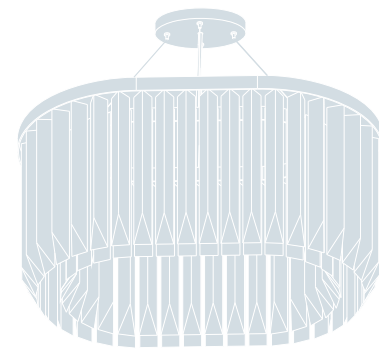

Art. 5034/PL65

Art. 5078/S

L cm 60x40 / H cm 51-105
W 23.4x15.6 in / H 19.89-40.95 in

6 x E14 (US E12)
halogen energy saver

in alternativa / as an alternative

6 x E14 (US E12)
LED bulbs

Art. 5079/S

L cm 60x40 / H cm 51-105
W 23.4x15.6 in / H 19.89-40.95 in