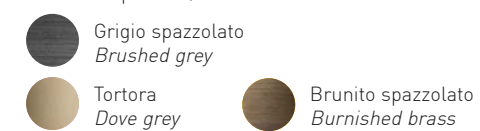

Art. 7200/S67
TORTORA
DOVE GREY

Vetro / Glass

Colori disponibili / Available colors

Finiture disponibili / Available finishes

Dettaglio | Detail

TORTORA
DOVE GREY

Art. 7405/PL

L cm 135x65 / H cm 45
 W 53.15x25.59 in / H 17.72 in