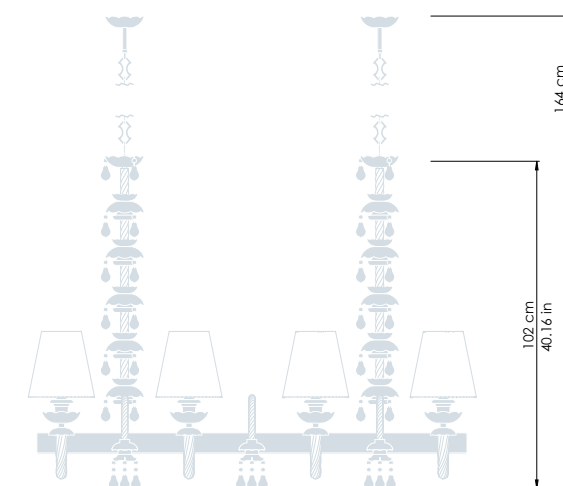

Art. 1310/8 lights-H88

L cm 130x87 / H cm 102-164
L 51.18x34.25 in / H 40.16-64.57 in

Più misure a pagina 163
More sizes at page 163

Lampadine | Bulbs

Strip LED
4000° K

E14 (US E12)
halogen energy saver

in alternativa / as an alternative

E14 (US E12)
LED bulbs

Vetro soffiato di Murano / Blown Murano glass
Cristalli al piombo 14% / 14% lead crystals

Finiture disponibili / Available finishes

● Cromo lucido
Polished chrome

● Tortora
Dove grey

Paralumi disponibili / Available shades

● Plissé avorio
Ivory plissé