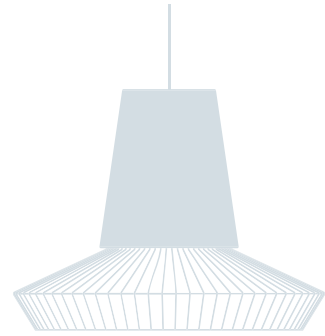

Art. 312/S55

Ø cm 55 / H cm 52-171
Ø 21.65 in / H 20.47-67.32 in

3 x E27 (US E26)
halogen energy saver

in alternativa / as an alternative

3 x E27 (US E26)
LED bulbs