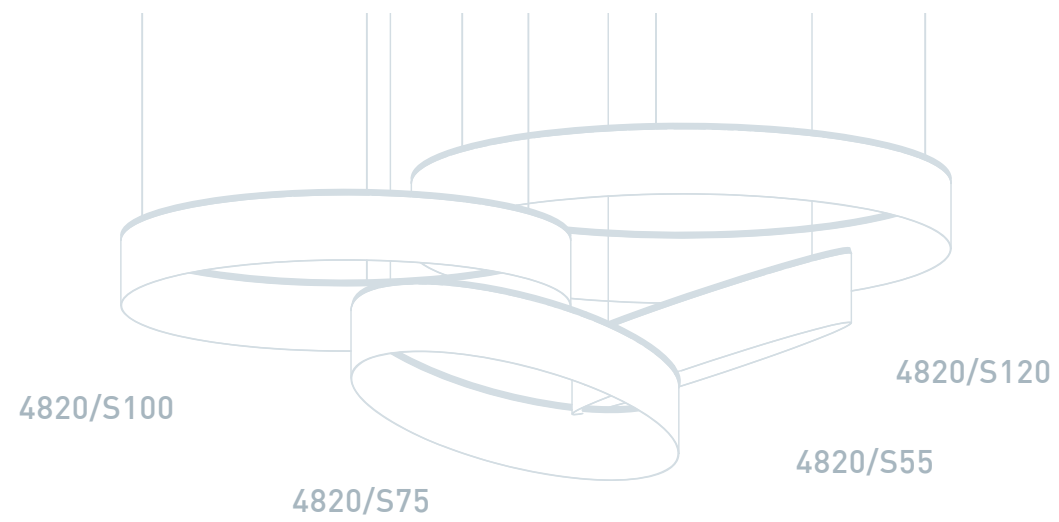

Vetro / Glass

Frangia: arte antica del vetro veneziano
lavorazione a mano
Fringe: ancient venetian glass art
handmade

Colori disponibili / Available colors

Trasparente / Clear

Ambra / Amber

Art. 4830/S

L cm 200x120 / H cm 55-190
W 78.74x47.24 in / H 21.65-74.80 in

LED 210 Watt - 24 V
15826 lumen - 3000°K

Alimentatore incluso
Driver included