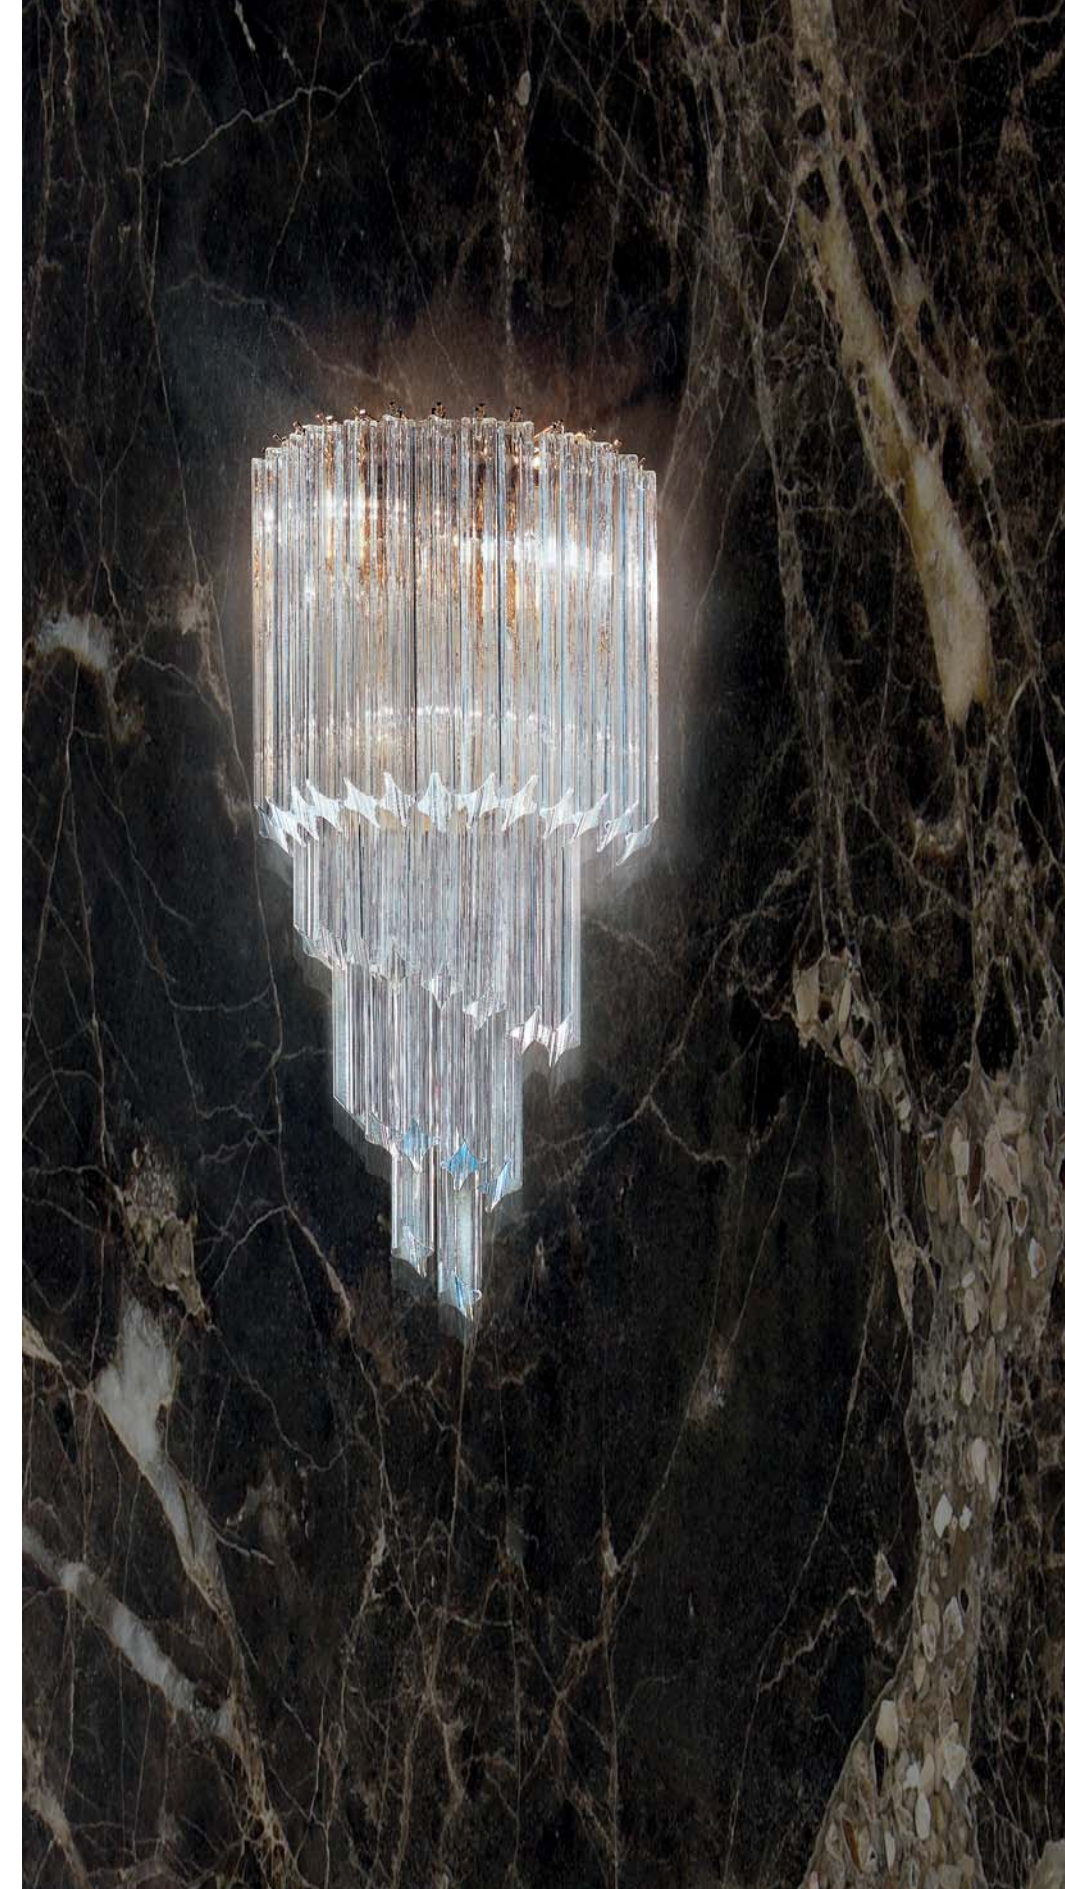

Colori vetro disponibili / Available glass colors

- Trasparente
  Clear
- Colori a pagina 47
  Colors at page 47

Finiture disponibili / Available finishes

- Cromo lucido
  Polished chrome
- Oro 24 carati lucido
  Polished 24 karat gold