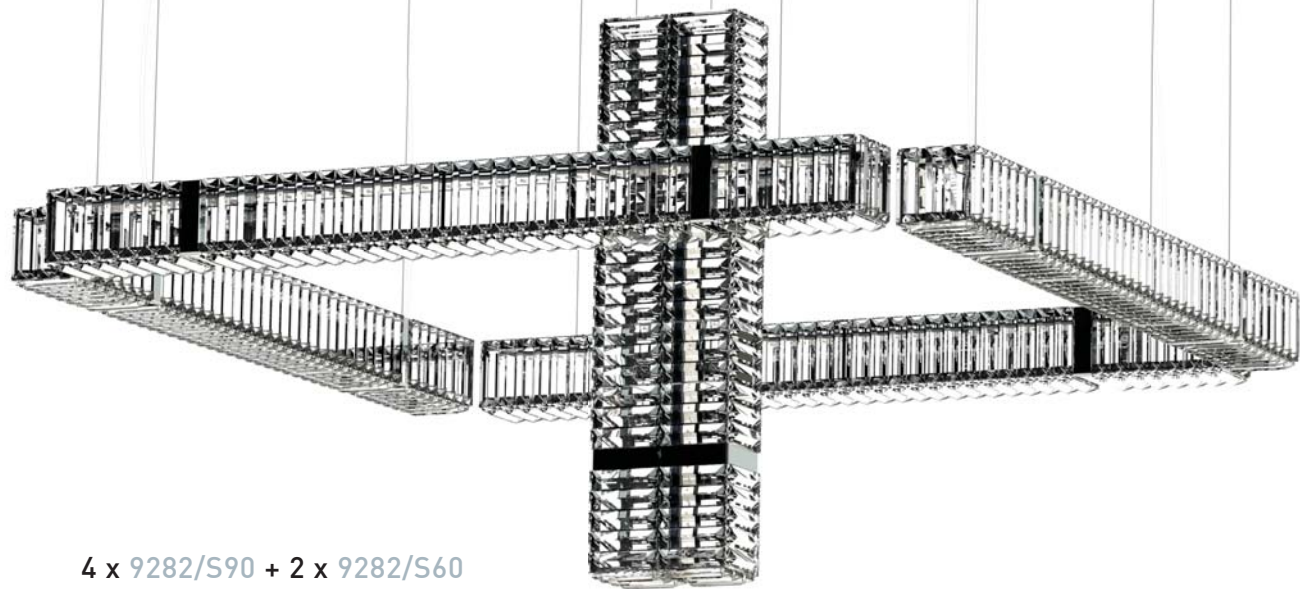

4 x 9282/S90 + 2 x 9282/S60

L cm 90x90 / H cm 60
W 35.43x35.43 in / H 23.62 in