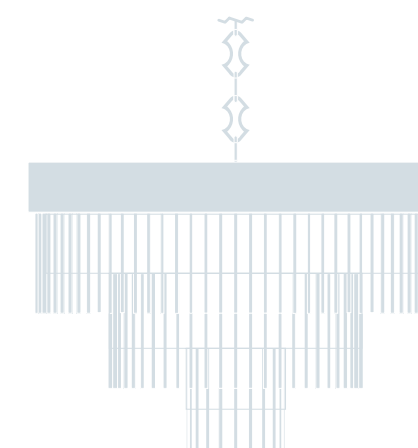

Art. 375/S60

Ø cm 60 / H cm 45-110
Ø 23.62 in / H 17.72-43.31 in

6 x E27 (US E26)
halogen energy saver

in alternativa / as an alternative

6 x E27 (US E26)
LED bulbs

Art. 375/S80

Ø cm 80 / H cm 50-115
Ø 31.50 in / H 19.69-45.28 in

8 x E27 (US E26)
halogen energy saver

in alternativa / as an alternative

8 x E27 (US E26)
LED bulbs

Art. 375/S120

Ø cm 120 / H cm 70-135
Ø 47.24 in / H 27.56-53.15 in

12 x E27 (US E26)
halogen energy saver

in alternativa / as an alternative

12 x E27 (US E26)
LED bulbs

Finiture disponibili / Available finishes

- Tortora
  Dove grey
- Bronzo
  Bronze