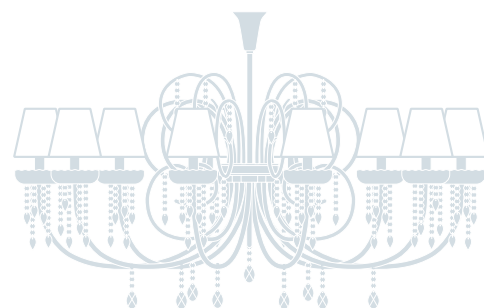

Art. 2085/10

Ø cm 125 / H cm 80
Ø 48.75 in / H 31.20 in

 10 x E14 (US E12)
halogen energy saver

in alternativa / as an alternative

 10 x E14 (US E12)
LED bulbs

Art. 2085/12+6

Ø cm 180 / H cm 148
Ø 70.20 in / H 57.72 in