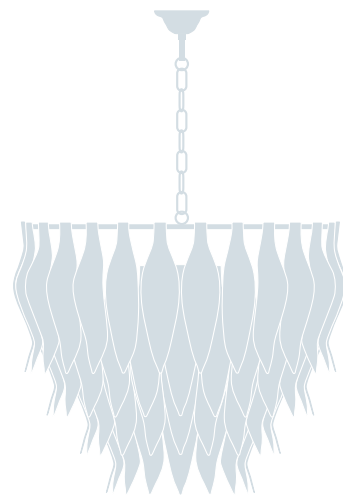

Art. 8002/60

Ø cm 60 / H cm 48
Ø 23.40 in / H 18.72 in

11 x E27 (US E26)
halogen energy saver

in alternativa / as an alternative

11 x E27 (US E26)
LED bulbs