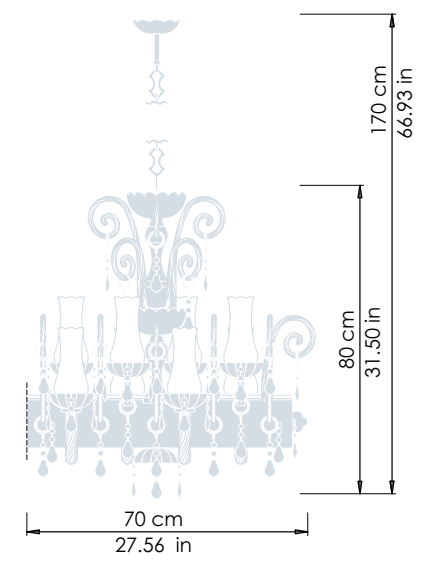

**MODULO AUMENTO LUCI
INCREASING LIGHTS MODULE**

Art. 1315/8 lights

L cm 70x90 / H cm 80-170
L 27.56x35.43 in / H 31.50-66.93 in

Vetro soffiato di Murano / Blown Murano glass
Cristalli al piombo 24% / 24% lead crystals

Finiture disponibili / Available finishes

Lampadine | Bulbs

in alternativa / as an alternative