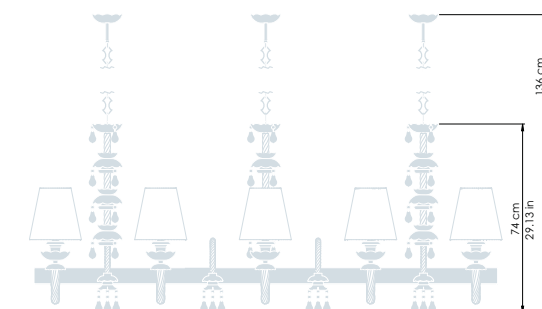

Art. 1300/6 lights

Ø cm 85 / H cm 74-136
 Ø 33.46 in / H 29.13-53.54 in

Art. 1300/8 lights

Ø cm 110 / H cm 74-136
 Ø 43.31 in / H 29.13-53.54 in

Art. 1310/8 lights-H74

L cm 130x87 / H cm 74-136
 L 51.18x34.25 in / H 29.13-53.54 in