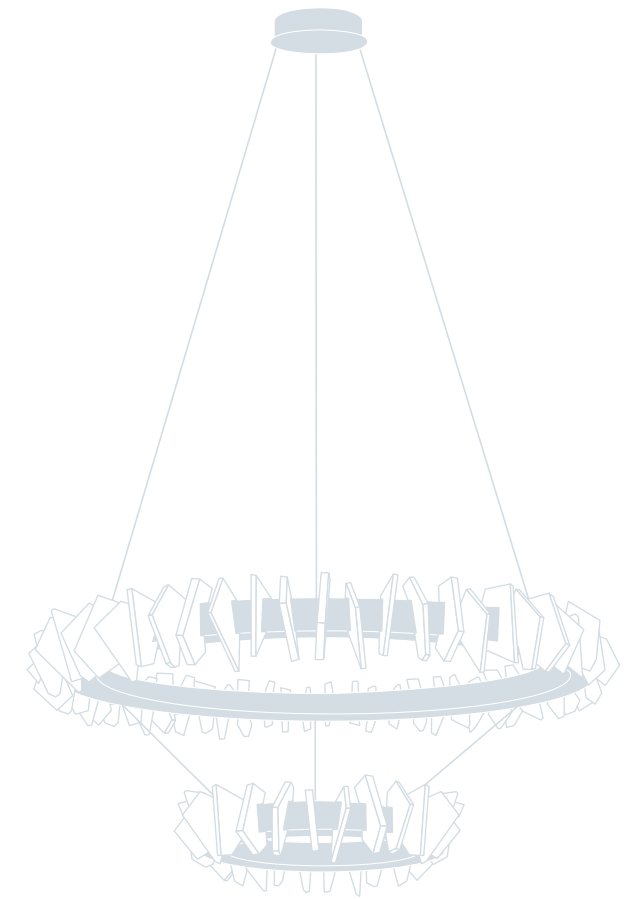

Art. 831/S120+66

Ø cm 120 / H cm 70-200
Ø 46.80 in / H 27.30-46.80 in

LED 180 Watt - 24 V
22140 lumen - 3000°K

Alimentatore incluso
Driver included

Finiture disponibili / Available finishes

- Cromo lucido
  Polished chrome
- Oro 24 carati lucido
  Polished 24 karat gold