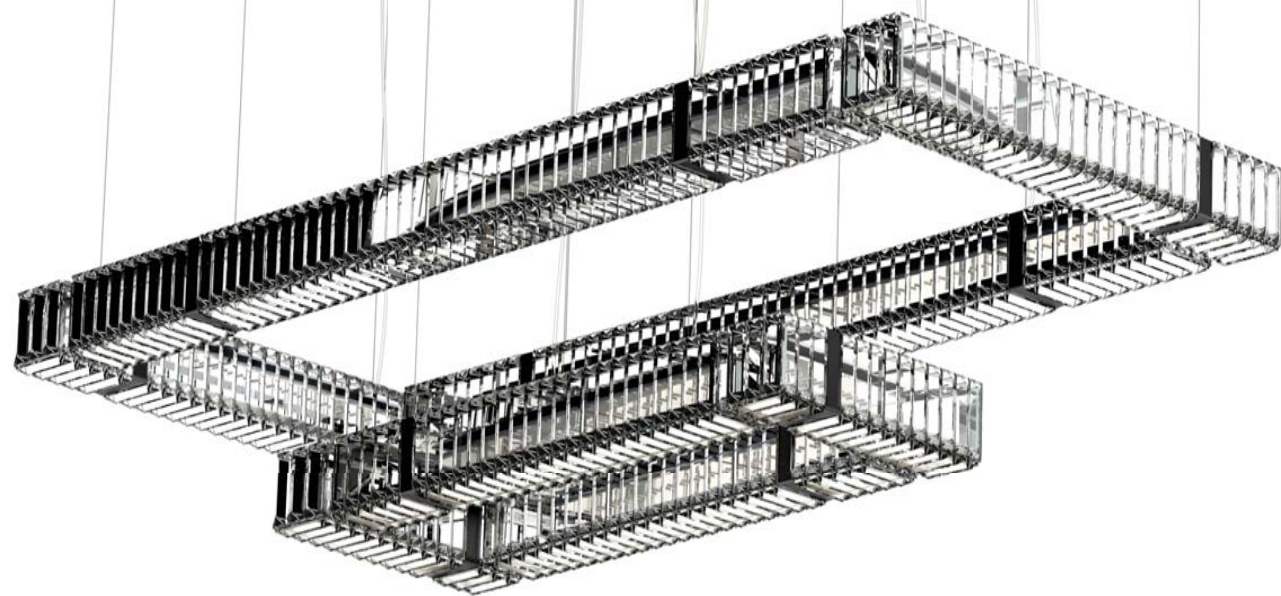

● Tortora
Dove grey

● Brunito spazzolato
Burnished brass

Art. 9282/PL120

4 x 9282/S90 + 2 x 9282/S60

L cm 90x90 / H cm 60
W 35.43x35.43 in / H 23.62 in

13 x 9282/S30

L cm 45x250 / H cm 9
W 17.72x98.43 in / H 3.54 in