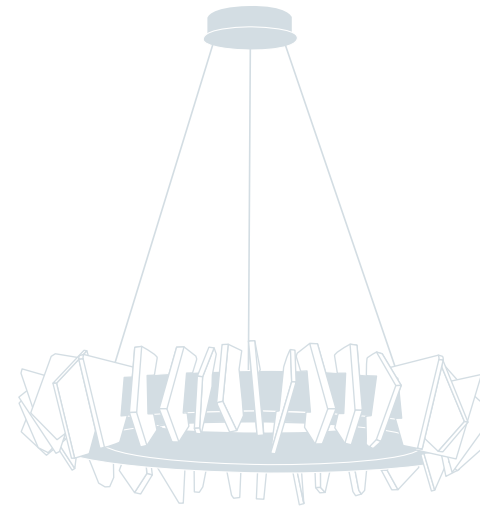

Art. 830/S100

Ø cm 100 / H cm 40-160
Ø 39.00 in / H 15.60-62.40 in

LED 100 Watt - 24 V
12300 lumen - 3000°K

Alimentatore incluso
Driver included