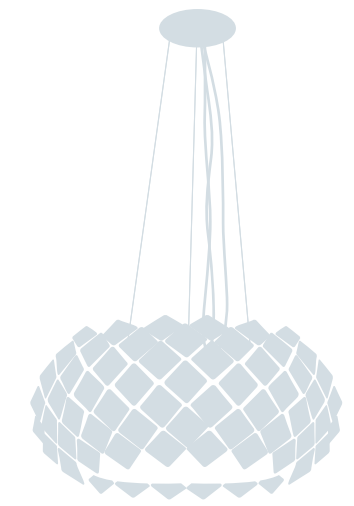

1 x E27 (US E26)
LED bulbs

Art. 821/S52

Ø cm 52 / H cm 28-170
Ø 20.28 in / H 10.92-66.30 in

3 x E27 (US E26)
halogen energy saver

in alternativa / as an alternative

3 x E27 (US E26)
LED bulbs

Art. 821/S64

Ø cm 64 / H cm 28-170
Ø 24.96 in / H 10.92-66.30 in