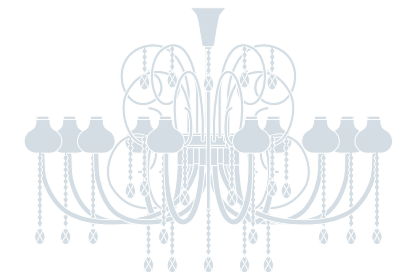

Art. 2082/10

Ø cm 100 / H cm 80
Ø 39.00 in / H 31.20 in

10 x G9
halogen energy saver

in alternativa / as an alternative

10 x G9
LED bulbs