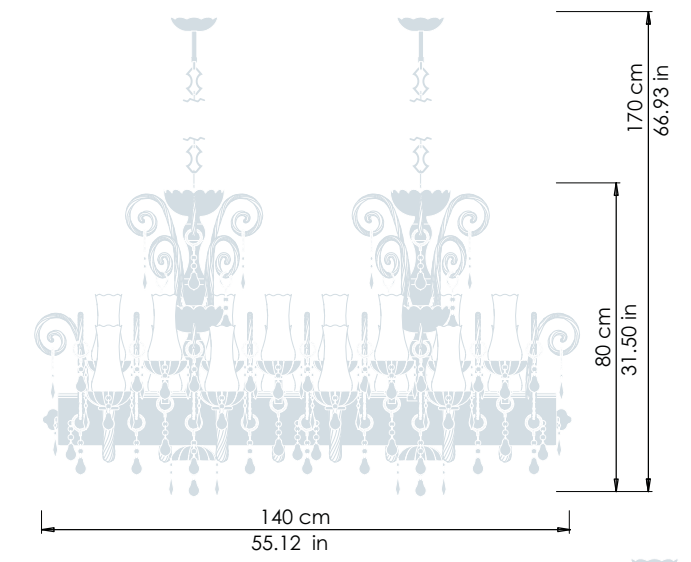

 Tortora
Dove grey

Art. 1315/6 lights

L cm 75x80 / H cm 80-170
L 29.53x31.50 in / H 31.50-66.93 in

Art. 1315/10 lights

L cm 110x80 / H cm 80-170
L 43.31x31.50 in / H 31.50-66.93 in

Art. 1315/16 lights

L cm 140x90 / H cm 80-170
L 55.12x35.43 in / H 31.50-66.93 in