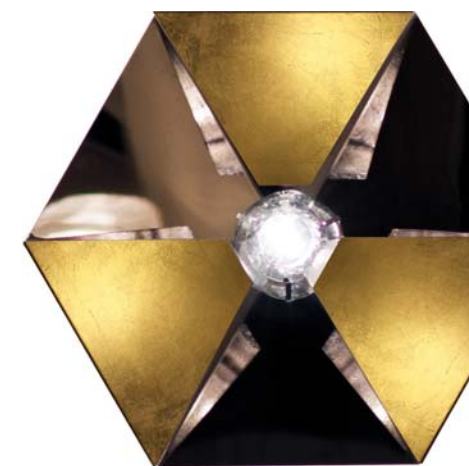

Già predisposta per essere modulare
Designed to be modular

Art. 271/APP

Ø cm 38 / H cm 11 / Sp cm 14
Ø 15.60 in / H 5.46 in / Sp 6.24 in

FRONT LIGHT
LED 13 Watt
1600 lumen - 3000°K

BACK LIGHT
LED 19 Watt
1500 lumen - 3000°K

Finiture disponibili / Available finishes

- Acciaio inox
  Stainless steel
- Bianco opaco
  White matt

Finiture alette disponibili / Available flaps finishes

- Foglia oro
  Gold leaf
- Foglia rame
  Cooper leaf
- Foglia nickel nero
  Black nickel leaf