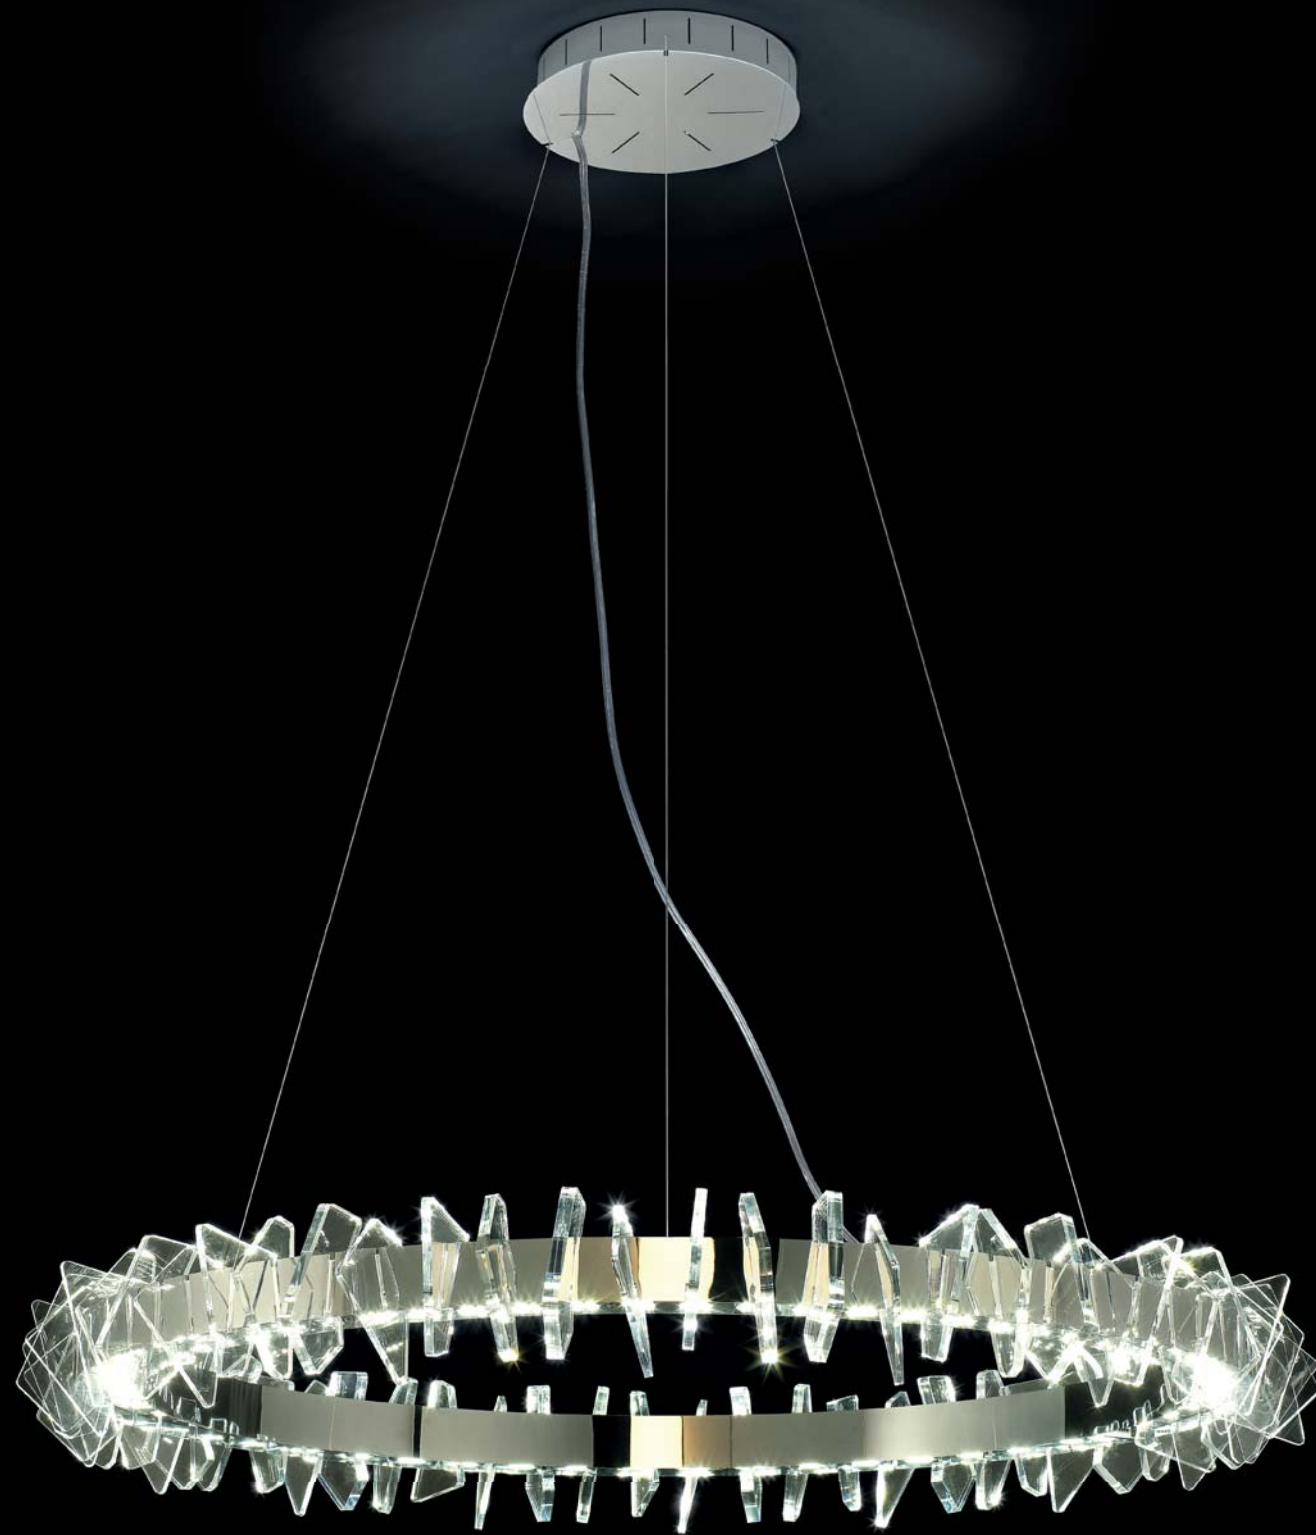

Art. 830/S120

Ø cm 120 / H cm 40-160
Ø 46.80 in / H 15.60-62.40 in

LED 120 Watt - 24 V
14760 lumen - 3000°K

Alimentatore incluso
Driver included