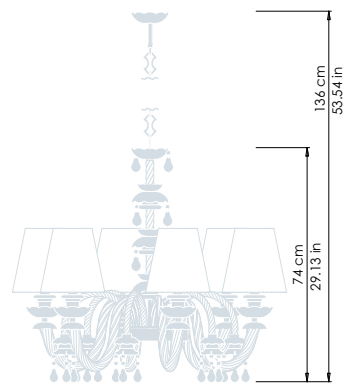

Art. 1300/6 lights

Ø cm 85 / H cm 74-136
 Ø 33.46 in / H 29.13-53.54 in

Art. 1300/8 lights

Ø cm 110 / H cm 74-136
 Ø 43.31 in / H 29.13-53.54 in

Art. 1310/8 lights-H74

L cm 130x87 / H cm 74-136
 L 51.18x34.25 in / H 29.13-53.54 in