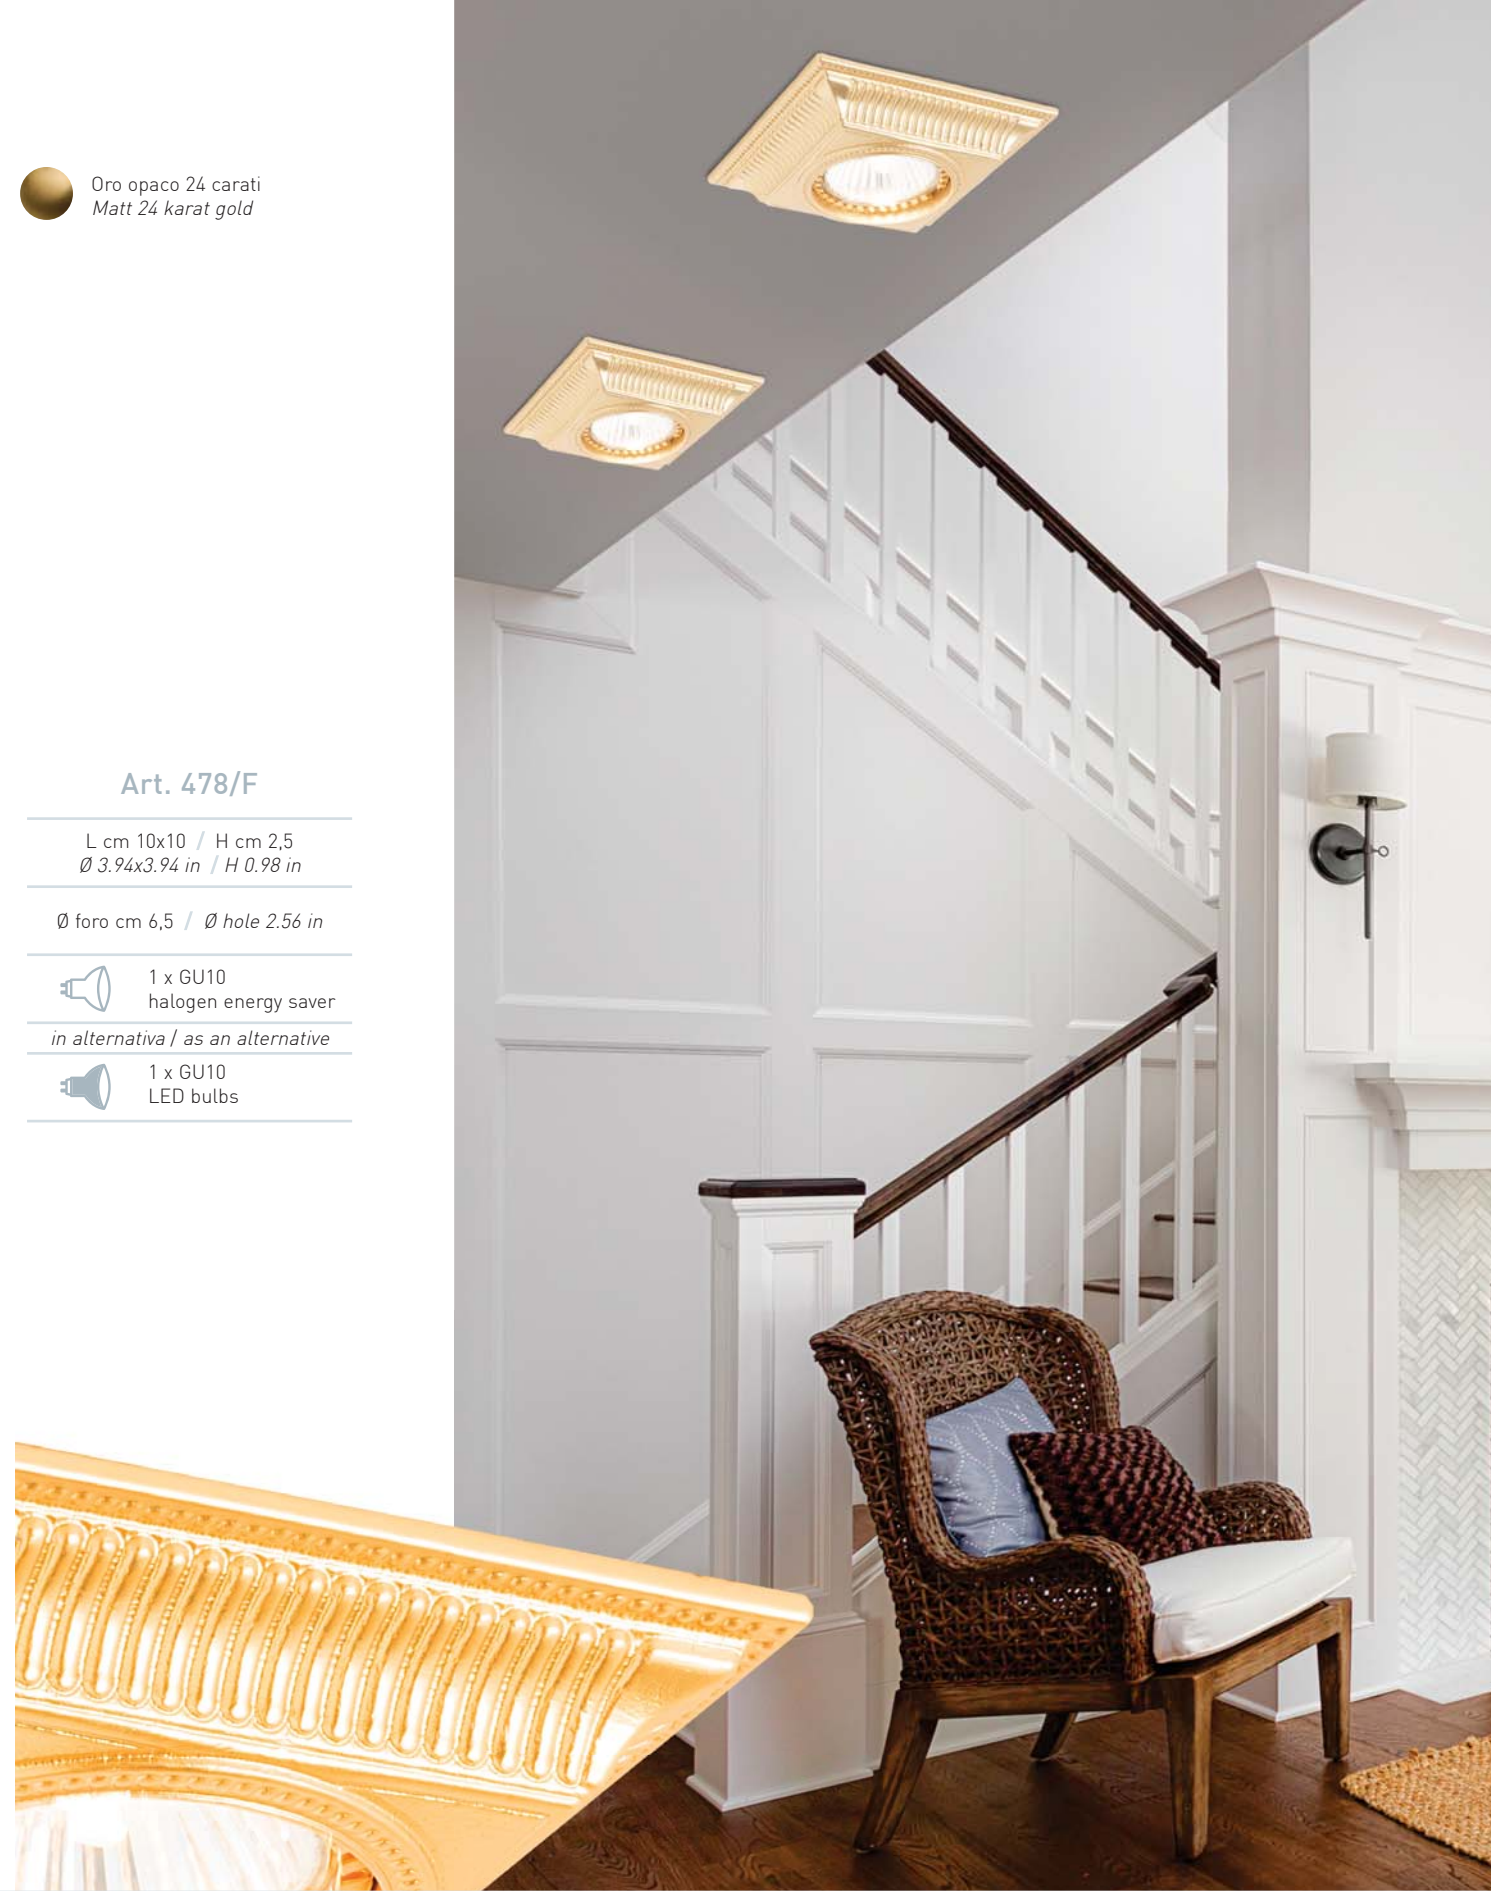

Art. 478/F

L cm 10x10 / H cm 2,5
Ø 3.94x3.94 in / H 0.98 in

Ø foro cm 6,5 / Ø hole 2.56 in

1 x GU10
halogen energy saver

in alternativa / as an alternative

1 x GU10
LED bulbs