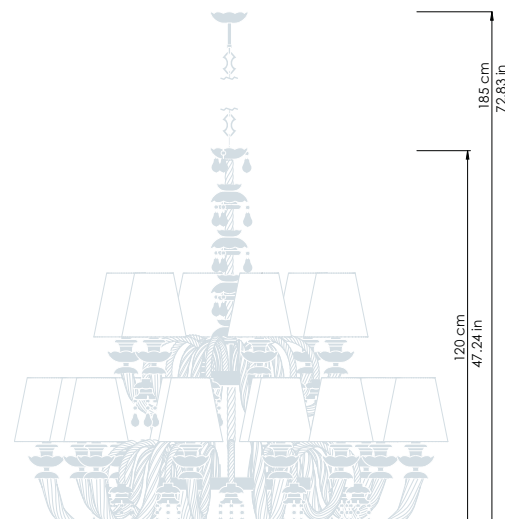

Art. 1300/12+6 lights

Ø cm 140 / H cm 120-185
Ø 55.12 in / H 47.24-72.83 in