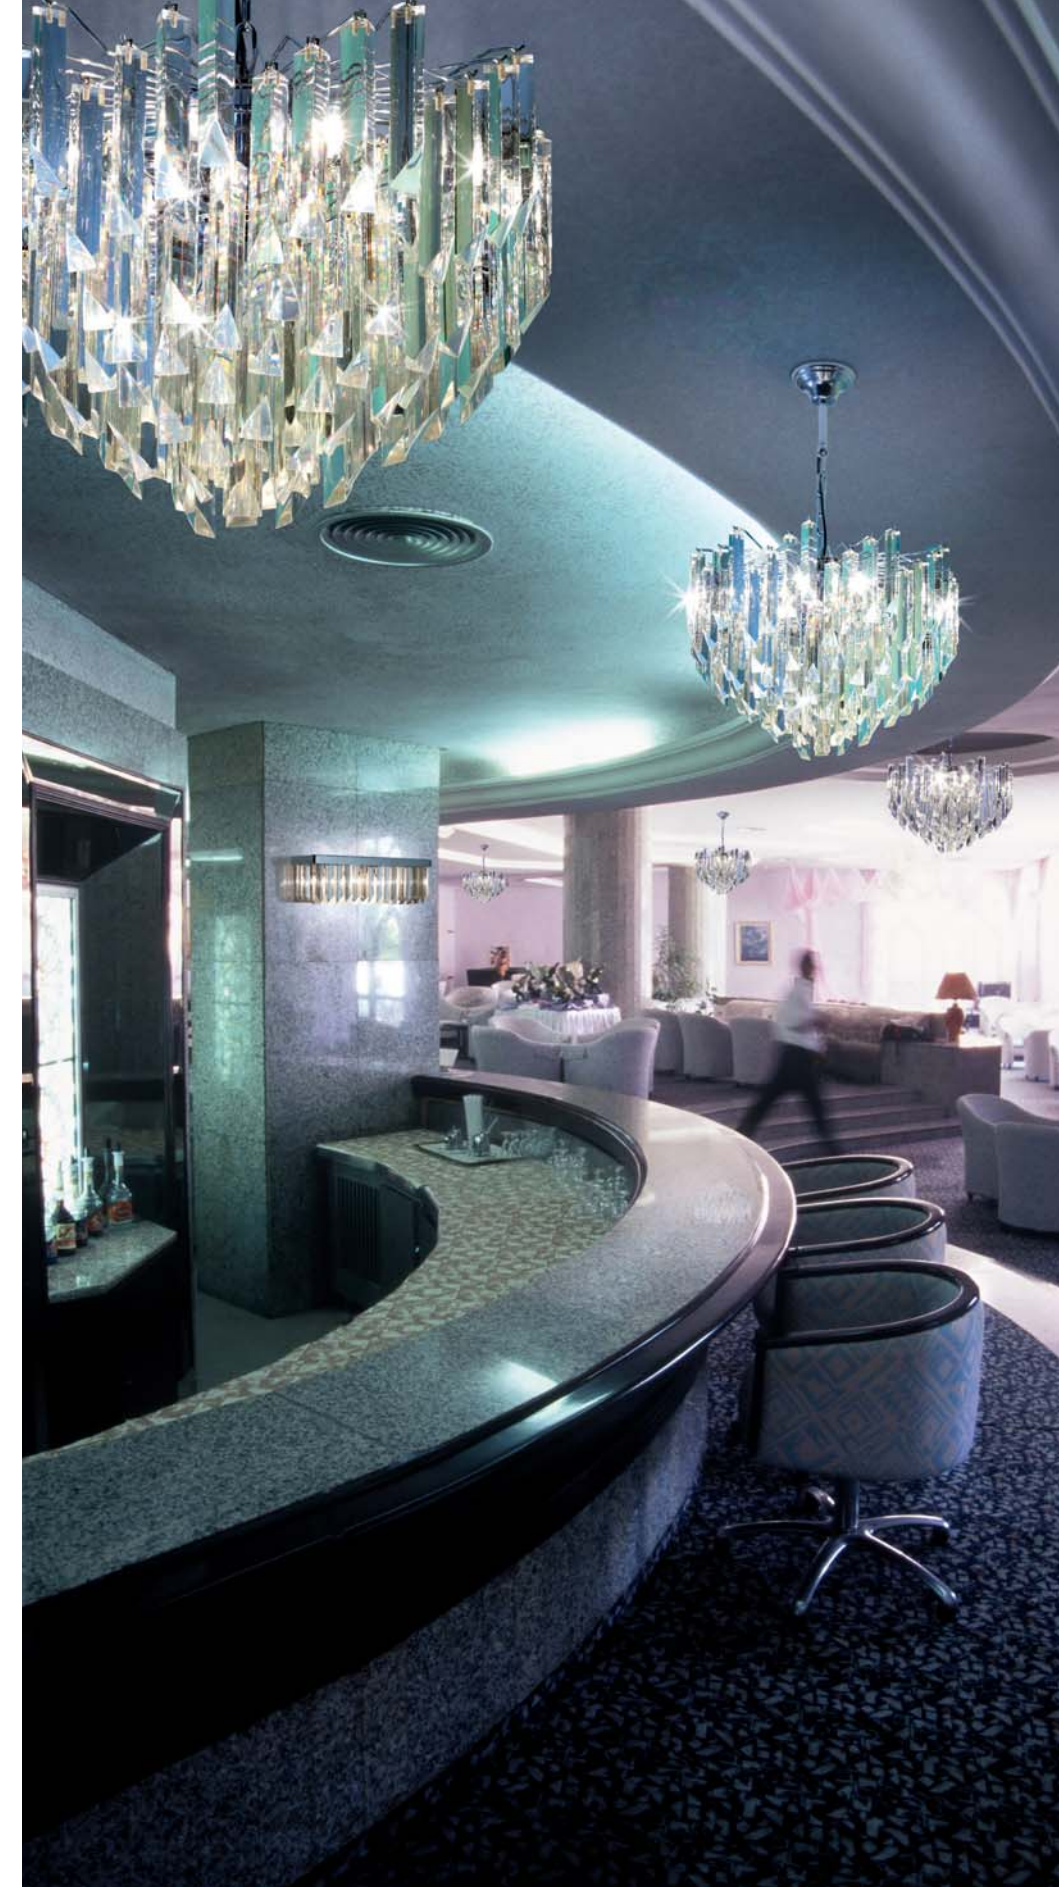

in alternativa / as an alternative

 2 x E14 (US E12)
LED bulbs

Art. 5055/55

Ø cm 55 / H cm 40
Ø 21.45 in / H 15.60 in

 6 x E27 (US E26)
halogen energy saver

in alternativa / as an alternative

 6 x E27 (US E26)
LED bulbs