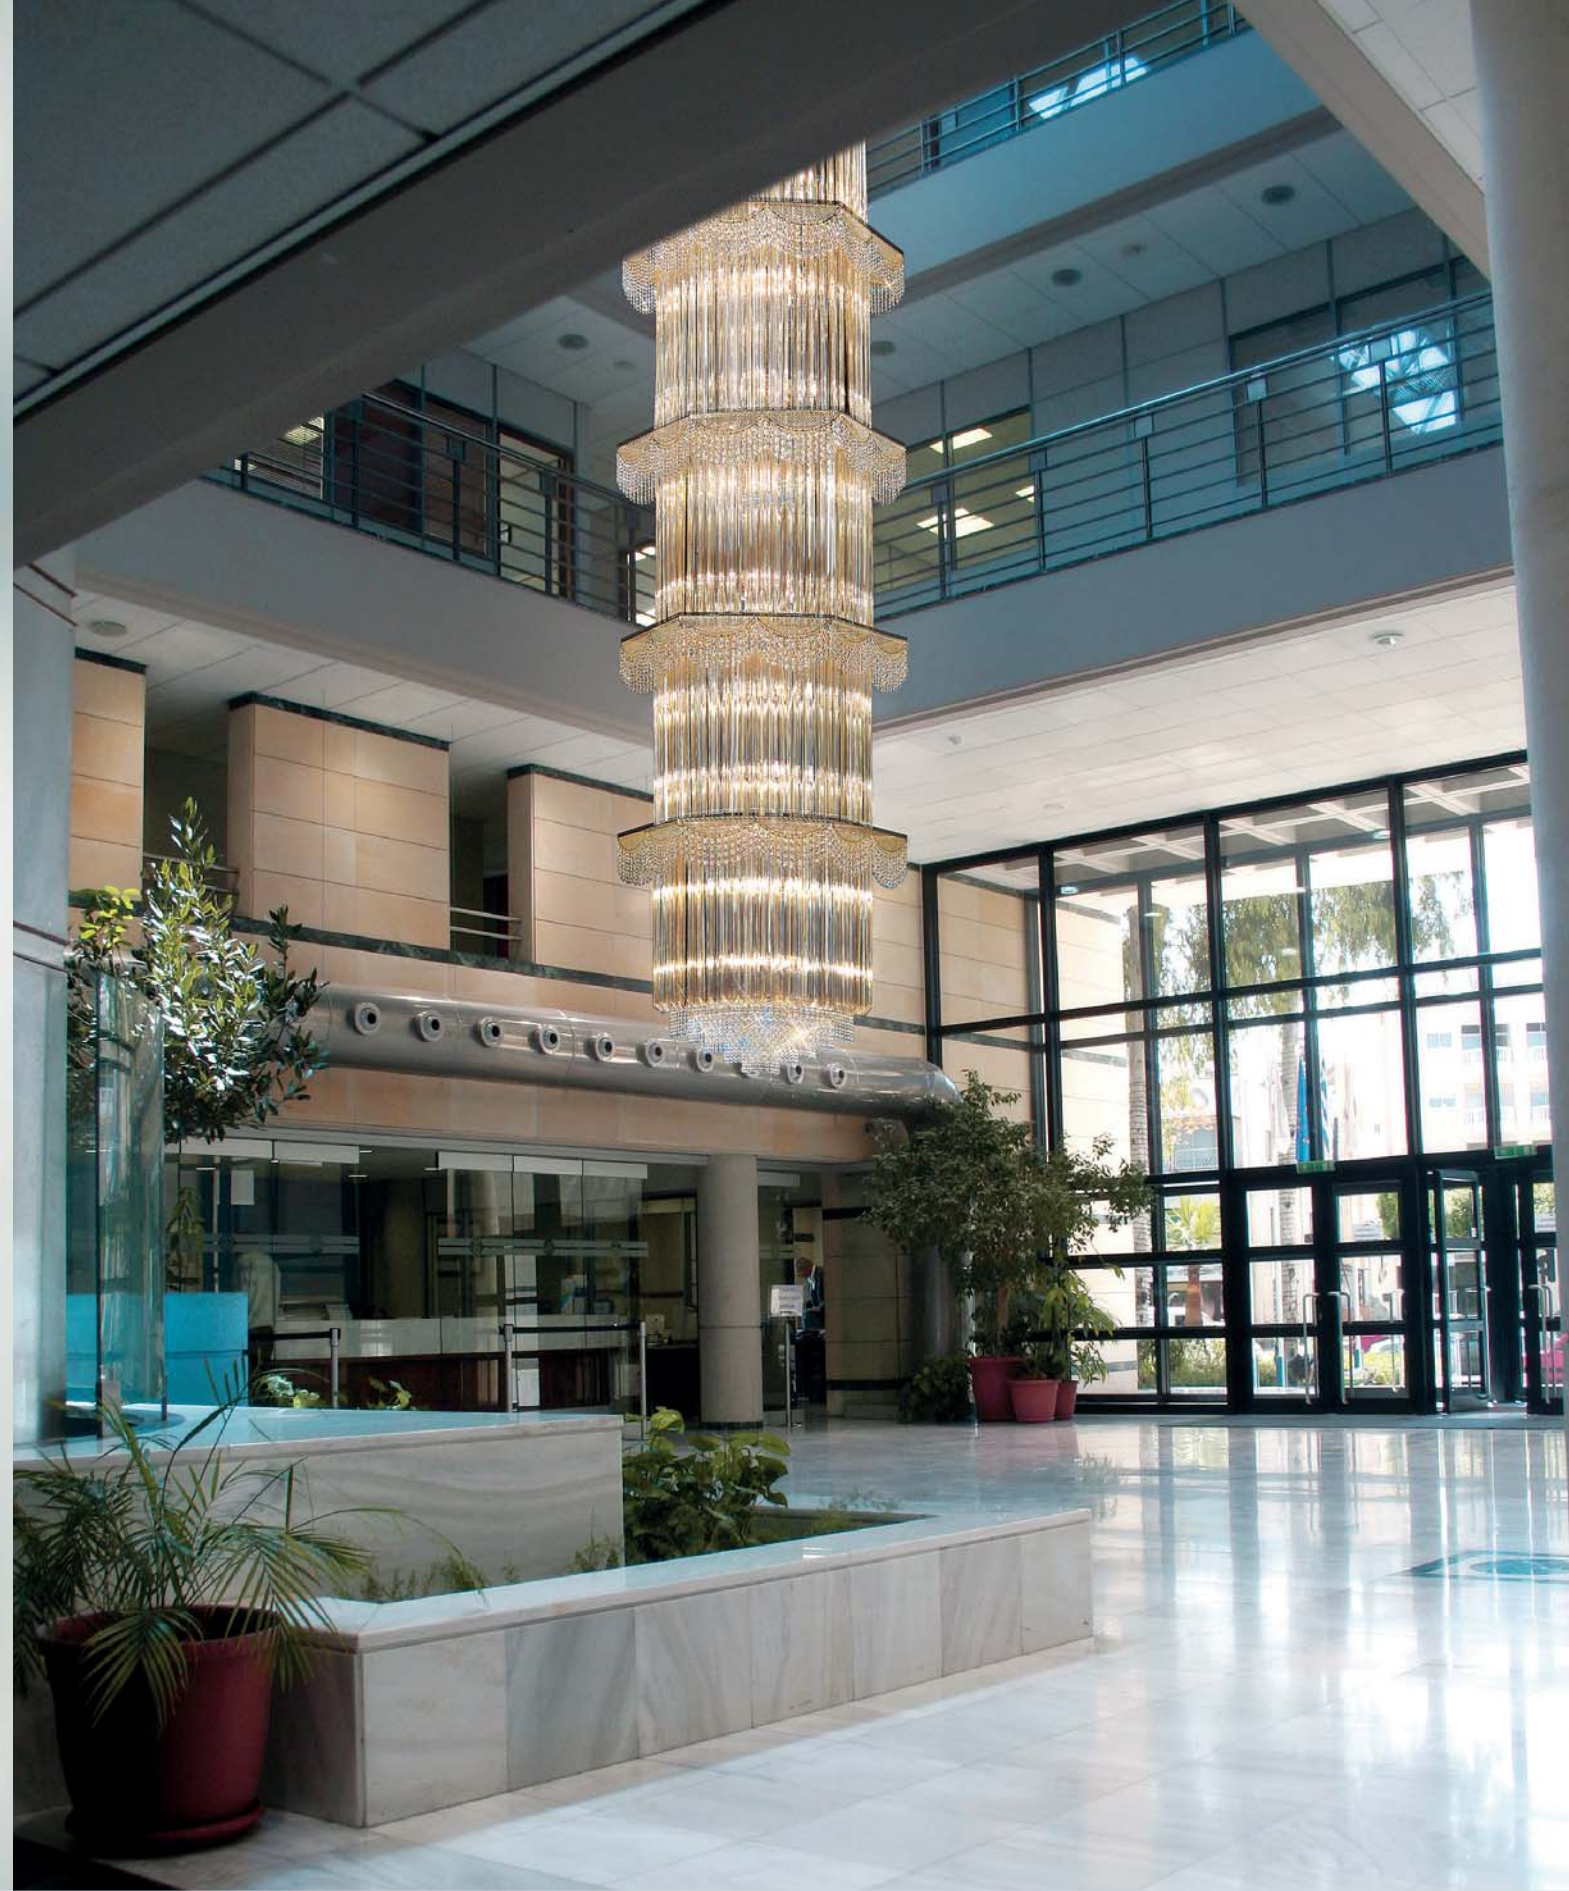

Colori vetro disponibili / Available glass colors

- Trasparente
  Clear
- Colori a pagina 47
  Colors at page 47

Finiture disponibili / Available finishes

- Cromo lucido
  Polished chrome
- Oro 24 carati lucido
  Polished 24 karat gold

Art. 5015/70

Ø cm 75 / H cm 340
Ø 29.25 in / H 132.60 in

80 x E27 (US E26)
halogen energy saver

in alternativa / as an alternative

80 x E27 (US E26)
LED bulbs