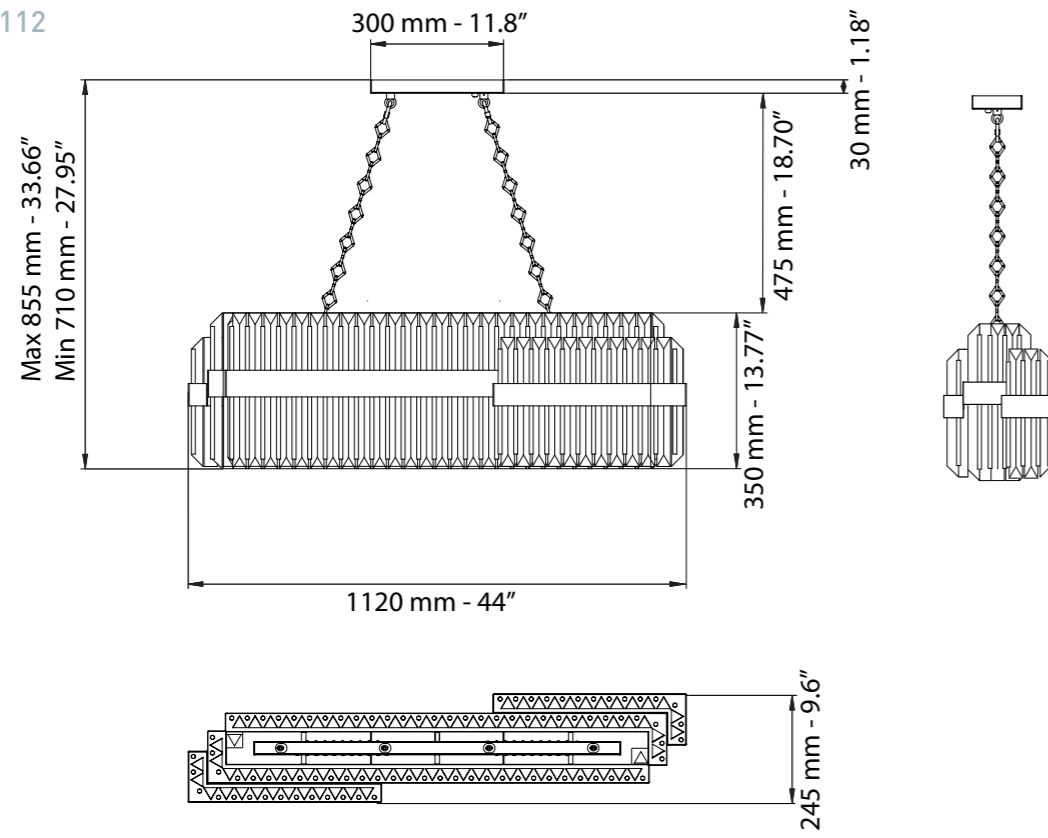

Art. 7100/S1/112