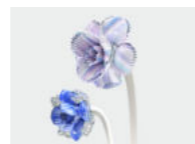

Art. 1320/LT

L cm 58,5x58,5 / H cm 228
W 23.03x23.03 in / H 89.76 in

17 x LED - 18 Watt - 230 V
2214 lumen - 3000°K

4 x LED RGB - 14.4 Watt 230 V
420 lumen

Art. 1320/APP

* Altri dettagli a pag. 127 / More details on page 127

Vetro di Murano / Murano glass

Blu / Blue

Finiture disponibili / Available finishes

- Brunito spazzolato
  Burnished brass
- Tortora
  Dove grey
- Grigio ferro
  Iron grey

Marmo / Marble

D-BONDE A SPECCHIO
MIRROR D-BONDE