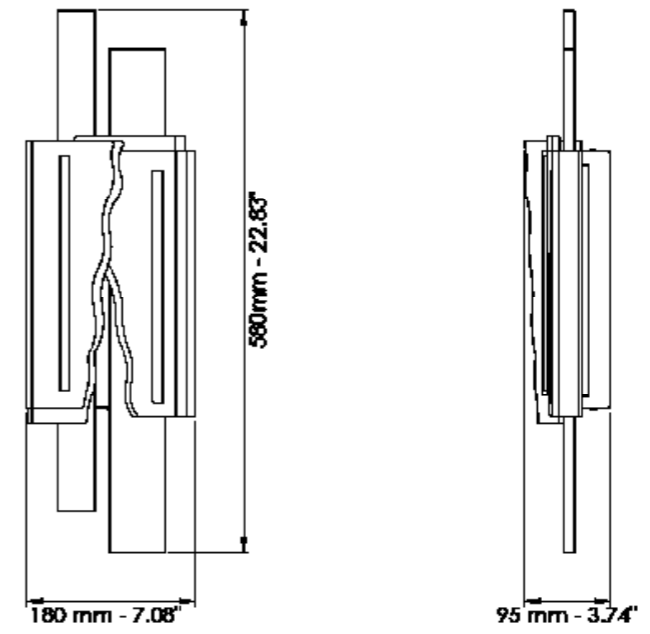

Art. 7900/1