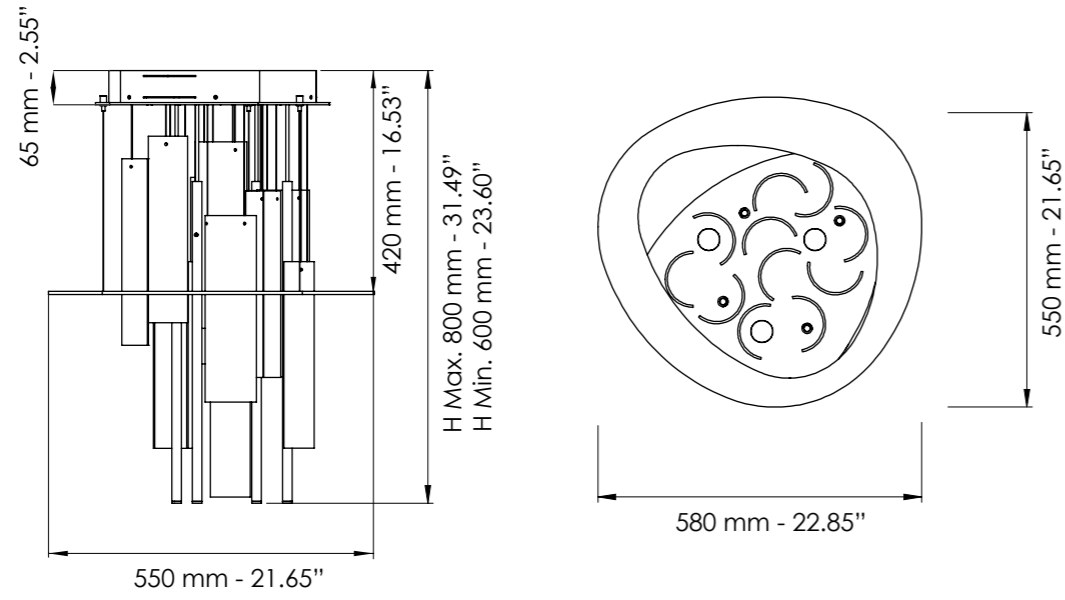

Art. 7700/S80