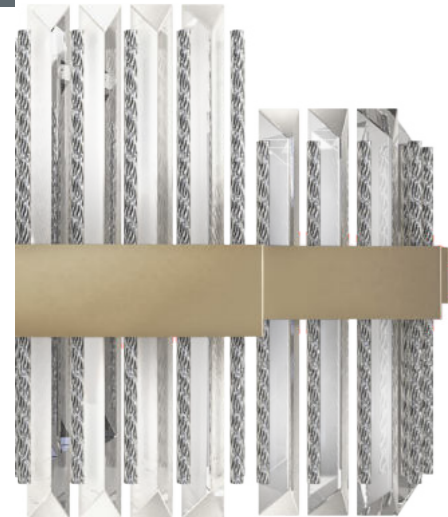

Art. 7100/APP2

L cm 34,9 / H cm 36 / SP cm 15,5
W 13.74 in / H 14.17 in / SP 6.01 in

4 x G9
halogen energy saver

in alternativa / as alternative

4 x G9
LED bulbs