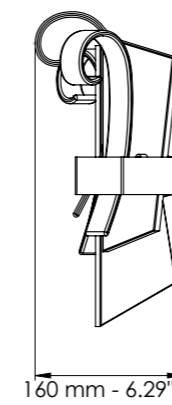

Art. 7300/APP1