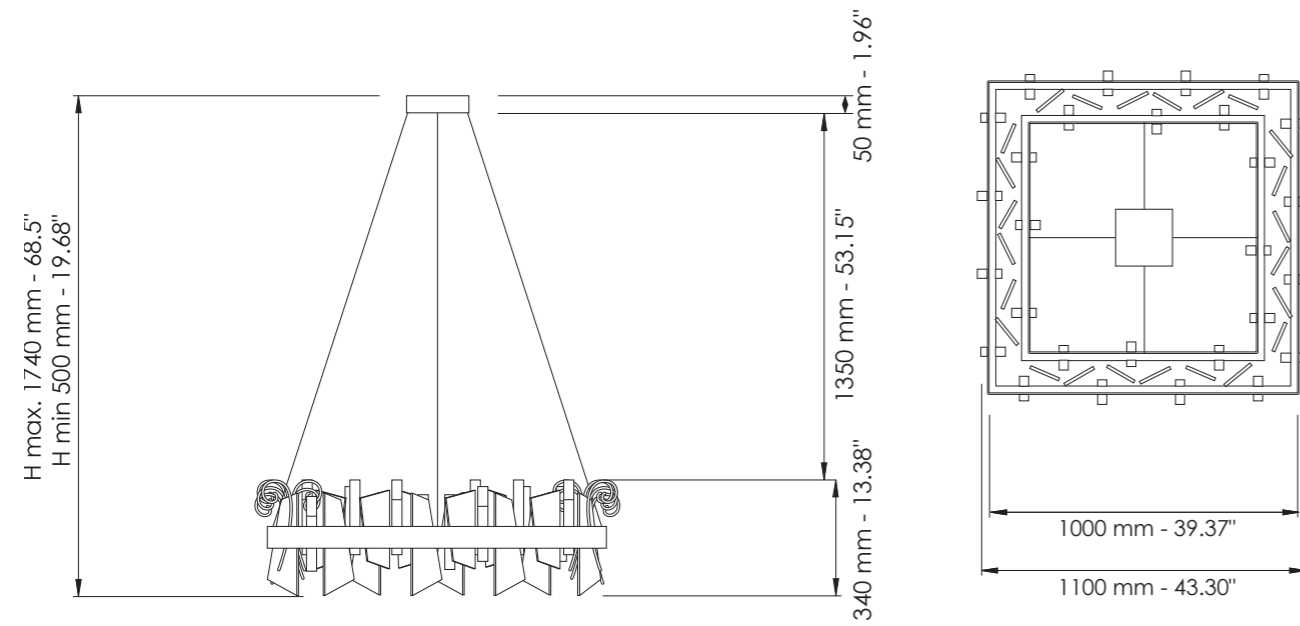

Art. 7300/100