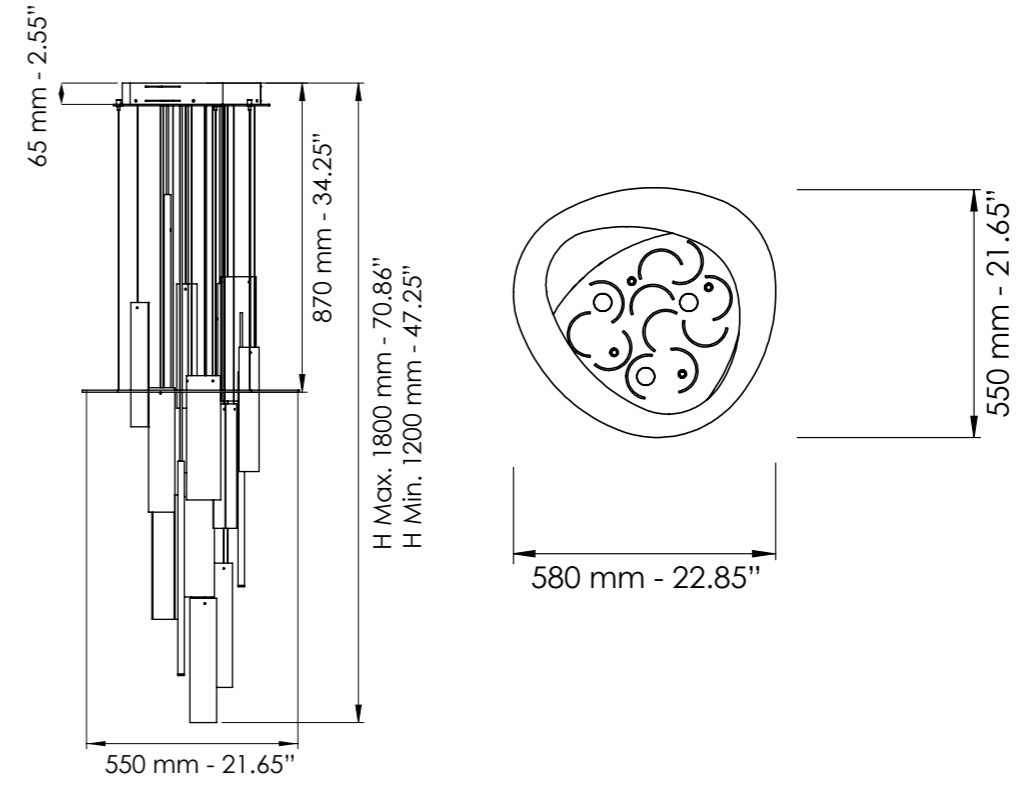

Art. 7700/S180