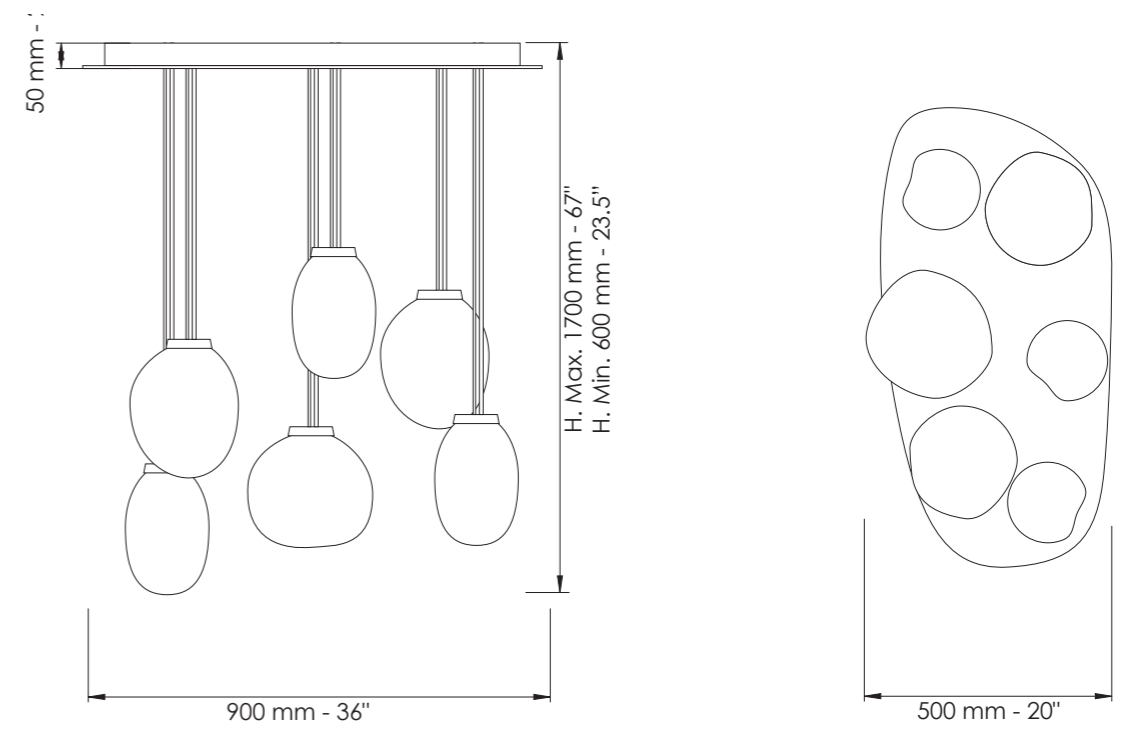

Art. 7804/6