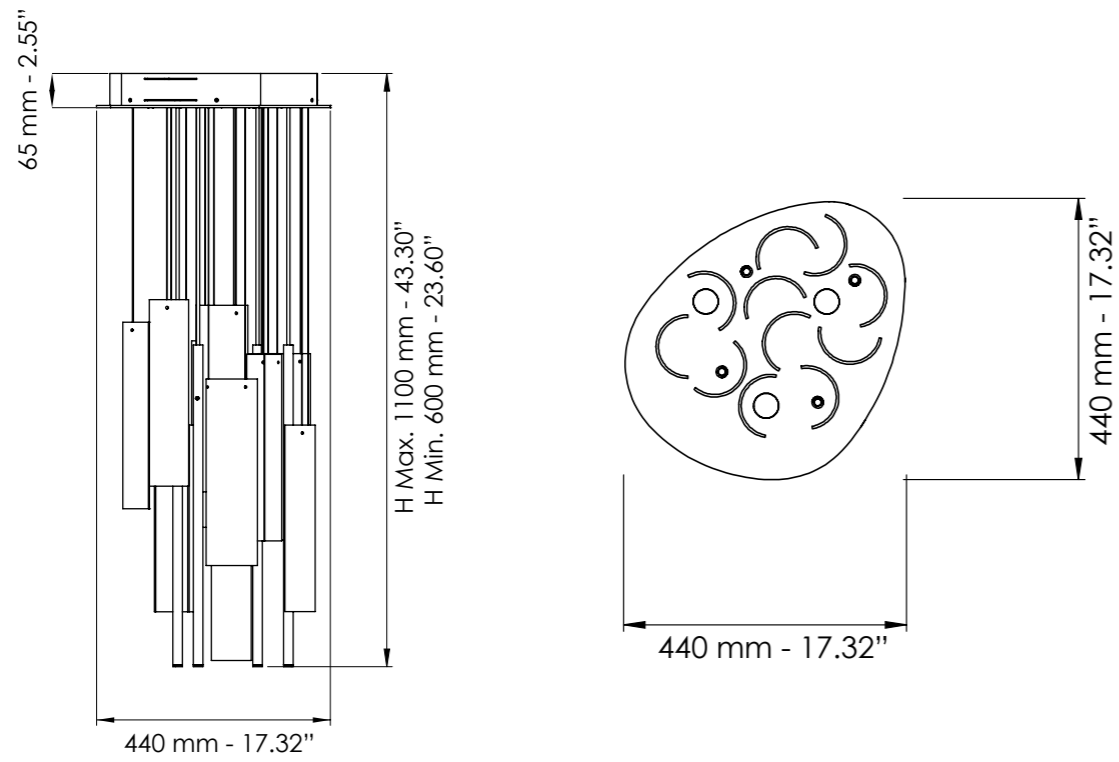

Art. 7700/S110

Art. 7700/S250