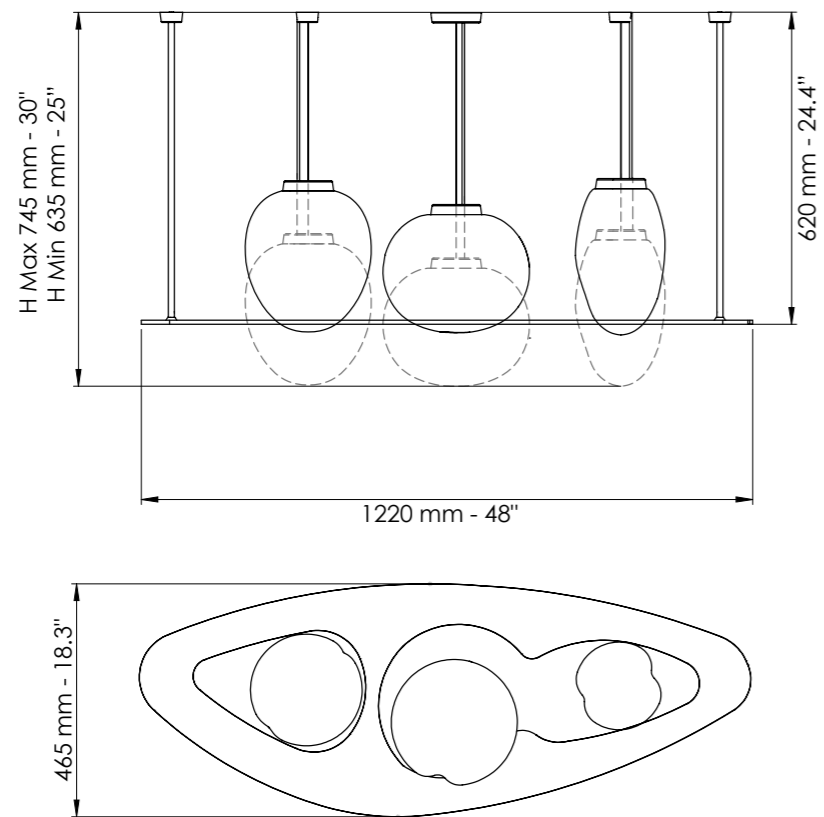

Art. 7803/S