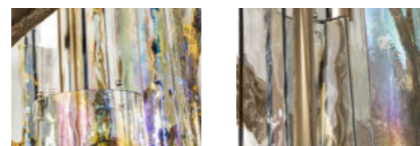

Fumè / Smoked

* Altri dettagli a pag. 114 / More details on page 114

Vetro di Murano / Murano glass

Trasparente / Clear