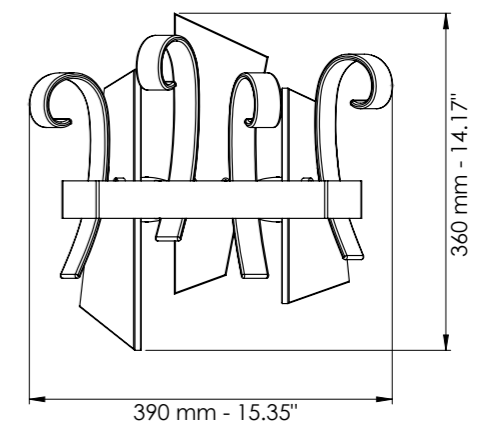

Art. 7300/APP2