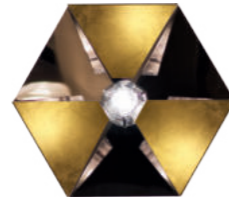

Art. 271/APP
Alette in foglia oro
Flaps in gold leaf