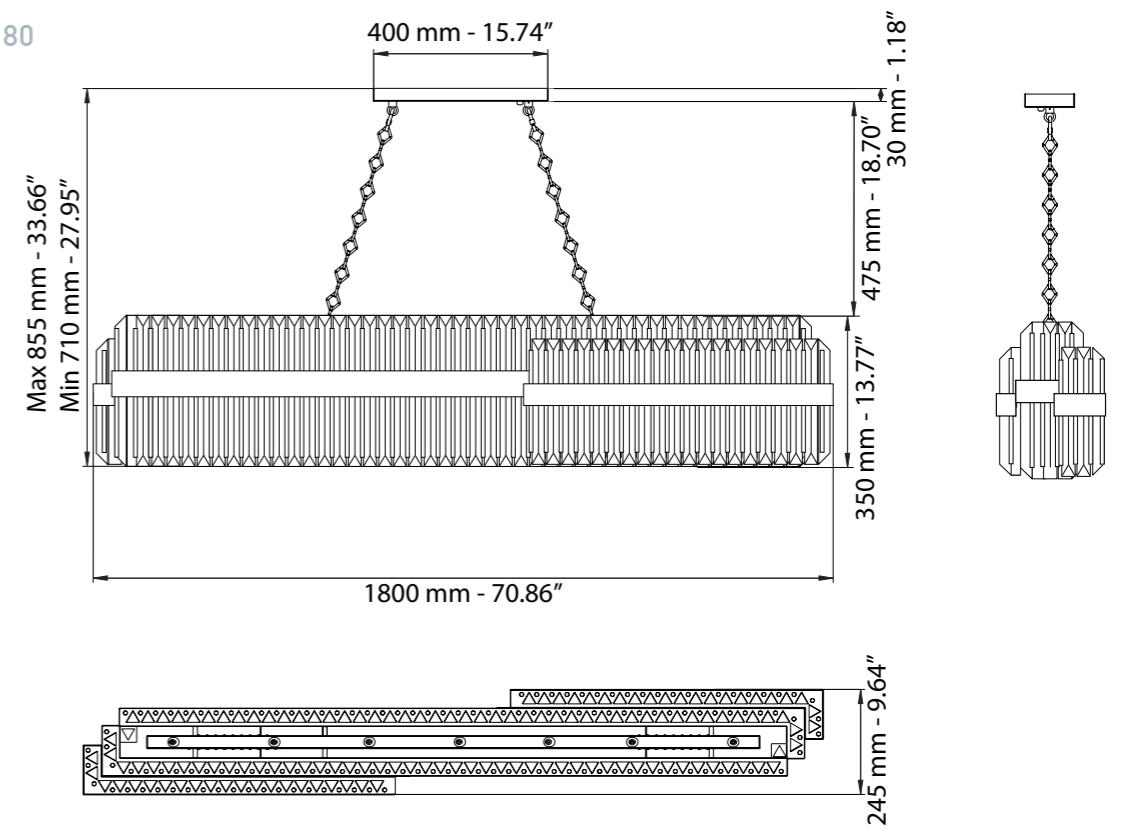

Art. 7100/S1/180