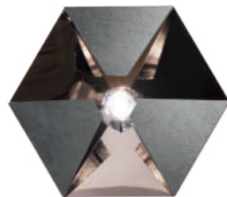

Cromo
Chrome

Finiture alette disponibili / Available flaps finishes

Cromo
Chrome

Tortora
Dove grey

Bianco opaco
Matt white

FINITURA INTERNA
Acciaio Inox o bianco opaco
Stainless Steel or matt white

Art. 271/APP
Alette in foglia nickel nero
Flaps in black nickel leaf