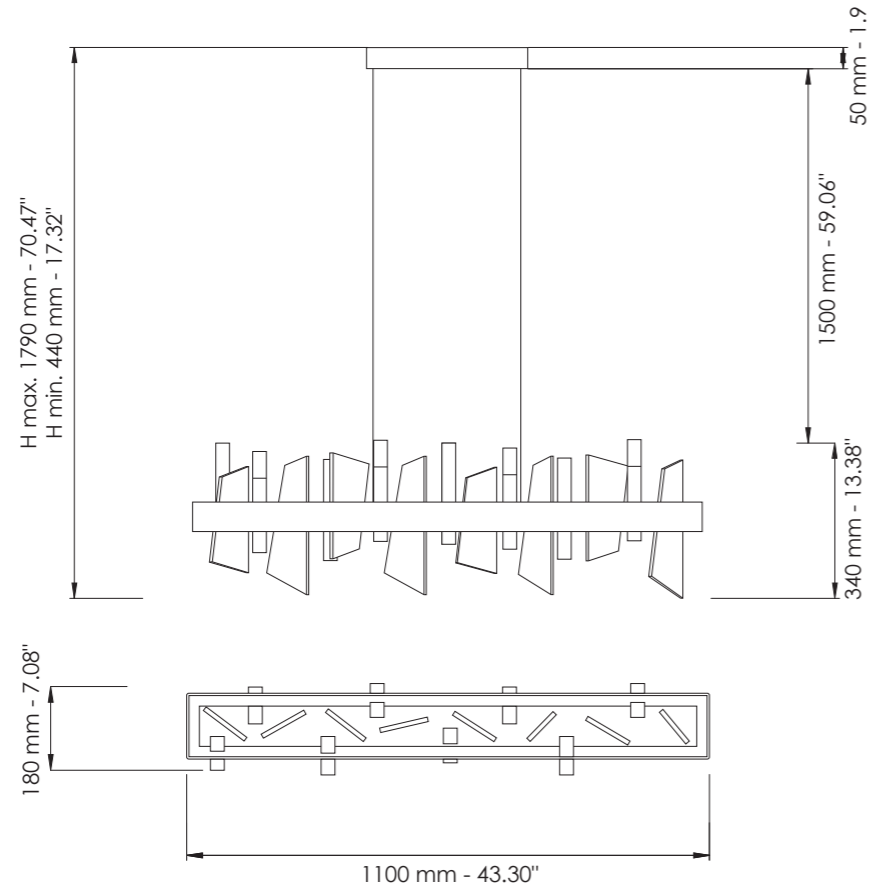

Art. 7302/S110