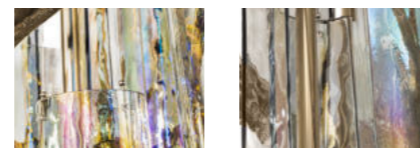

Trasparente / Clear

Fumè / Smoked

Finiture disponibili / Available finishes

- Brunito spazzolato
  Burnished brass
- Champagne
  Champagne

Art. 7700/S80

Ø cm 55 / H cm 60-80
Ø 21.65 in / H 23.60-31.49 in

3 x Spot LED - 18 Watt - 230 V
2610 lumen - 2700°K

4 x LED - 4 Watt - 230 V
476 lumen - 2700°K

TRASPARENTE / CLEAR
CHAMPAGNE / CHAMPAGNE