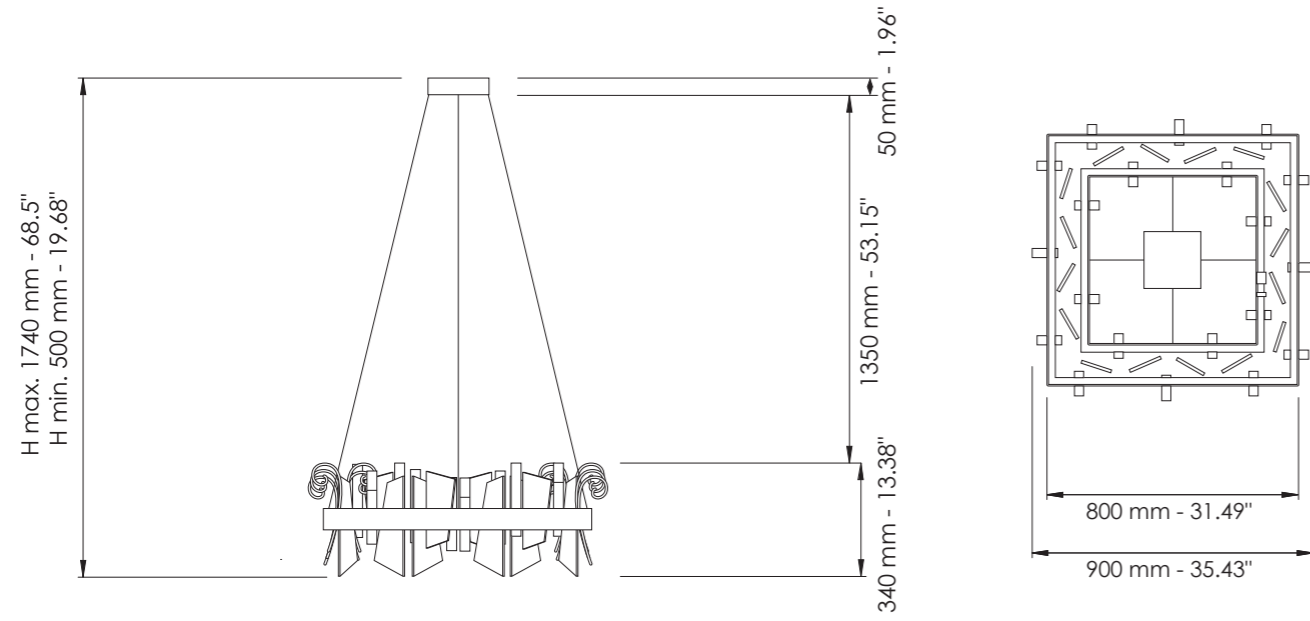

Art. 7300/80