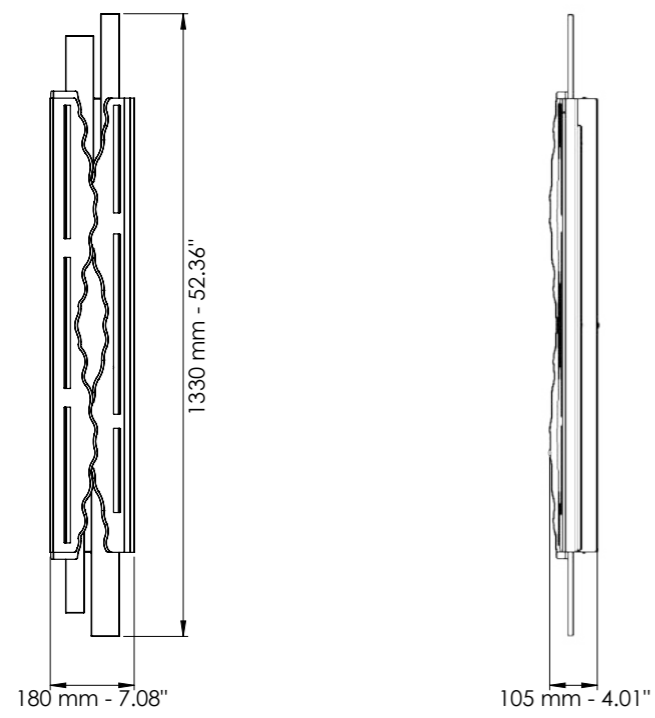

Art. 7900/2