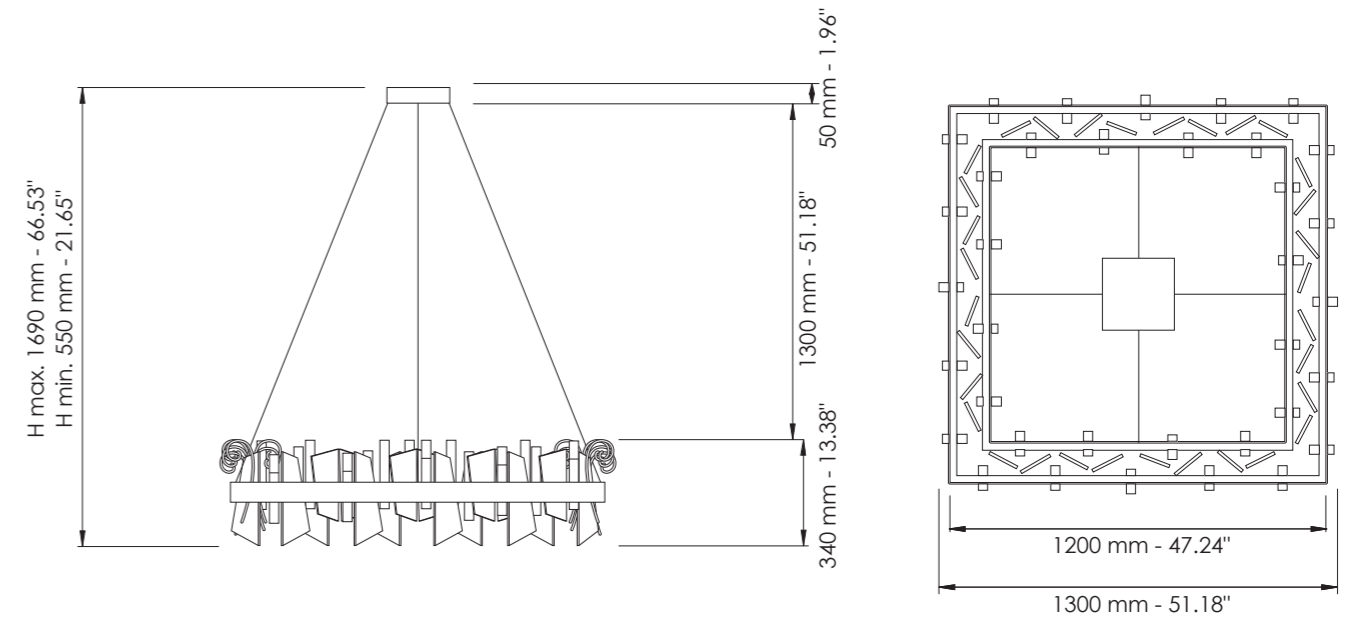

Art. 7300/120