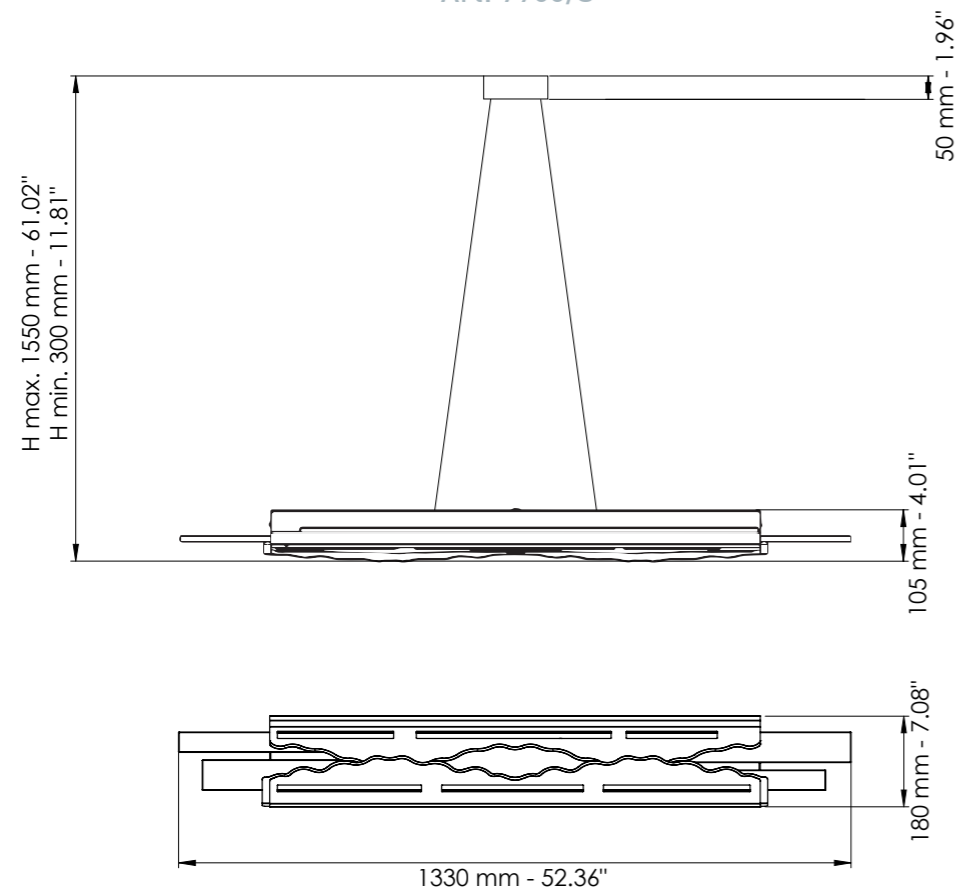

Art. 7900/S