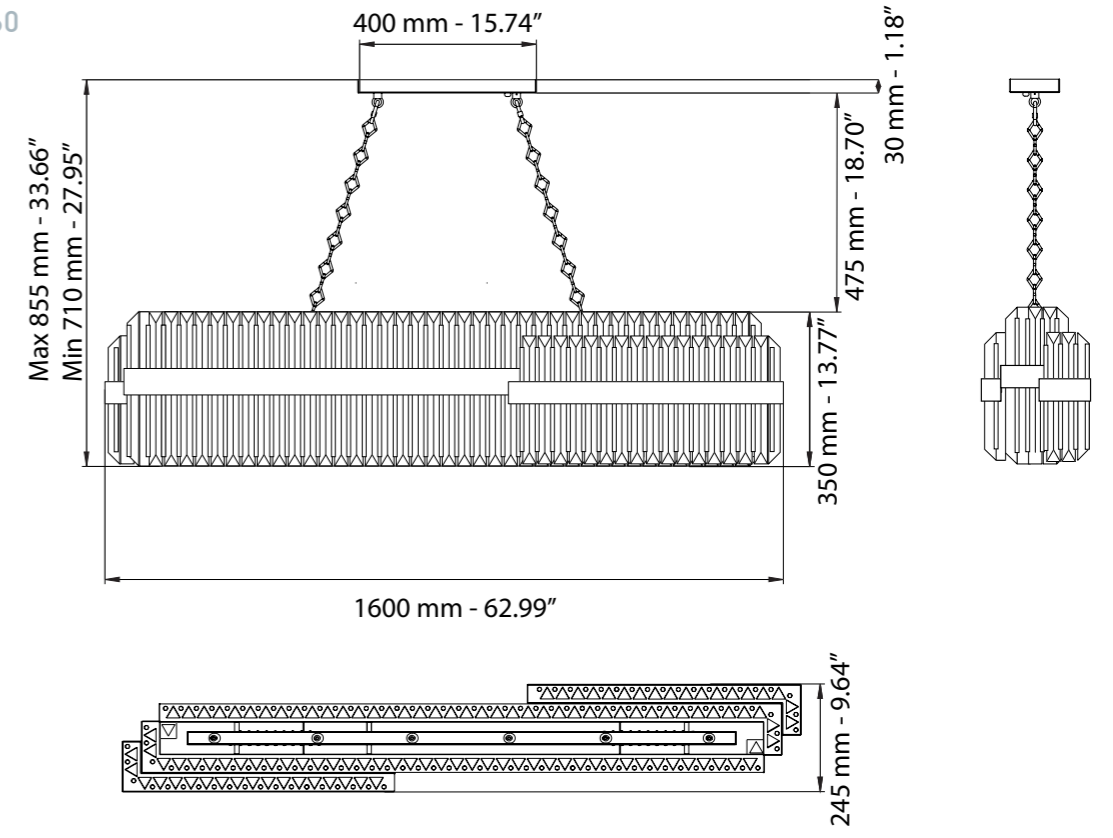

Art. 7100/S1/160