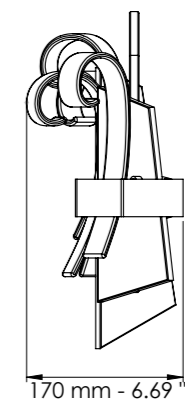

Art. 7300/APP2