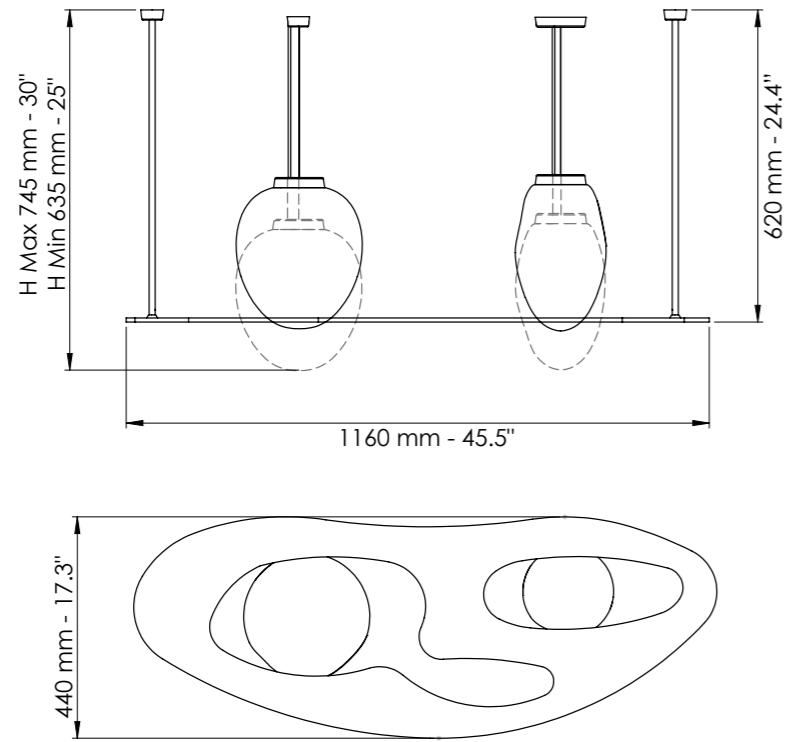

Art. 7802/S