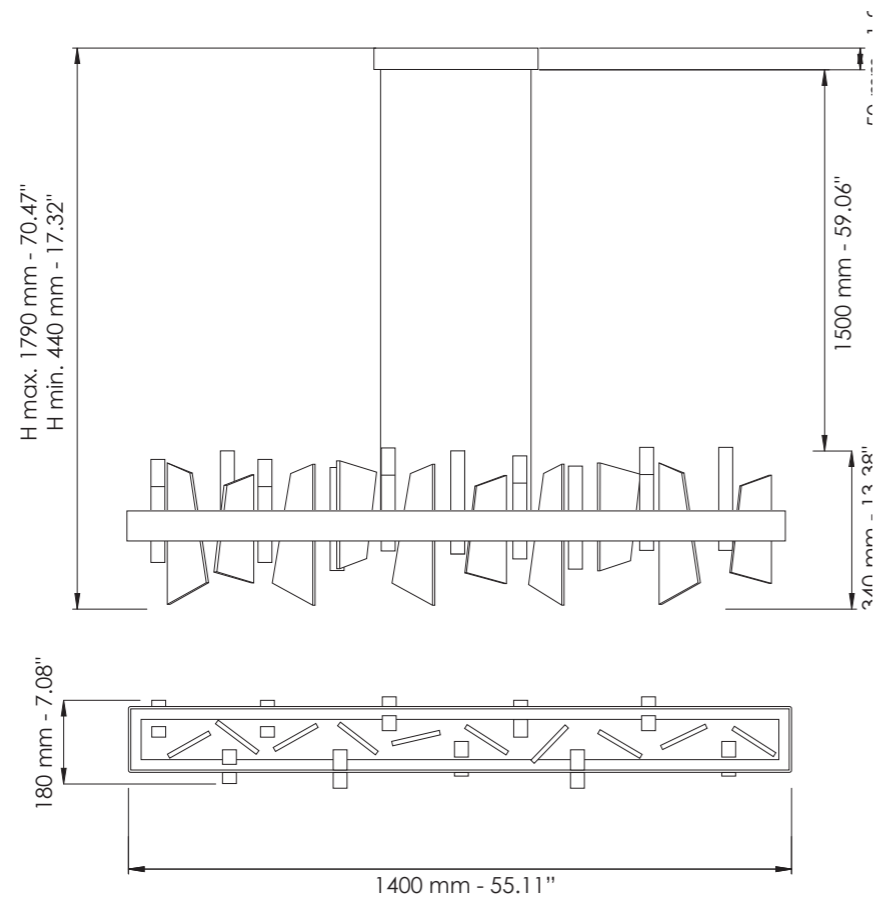

Art. 7302/S140