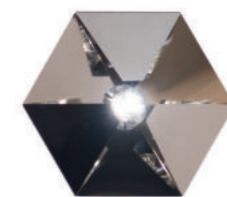

Art. 270/APP
Acciaio Inox
Stainless Steel