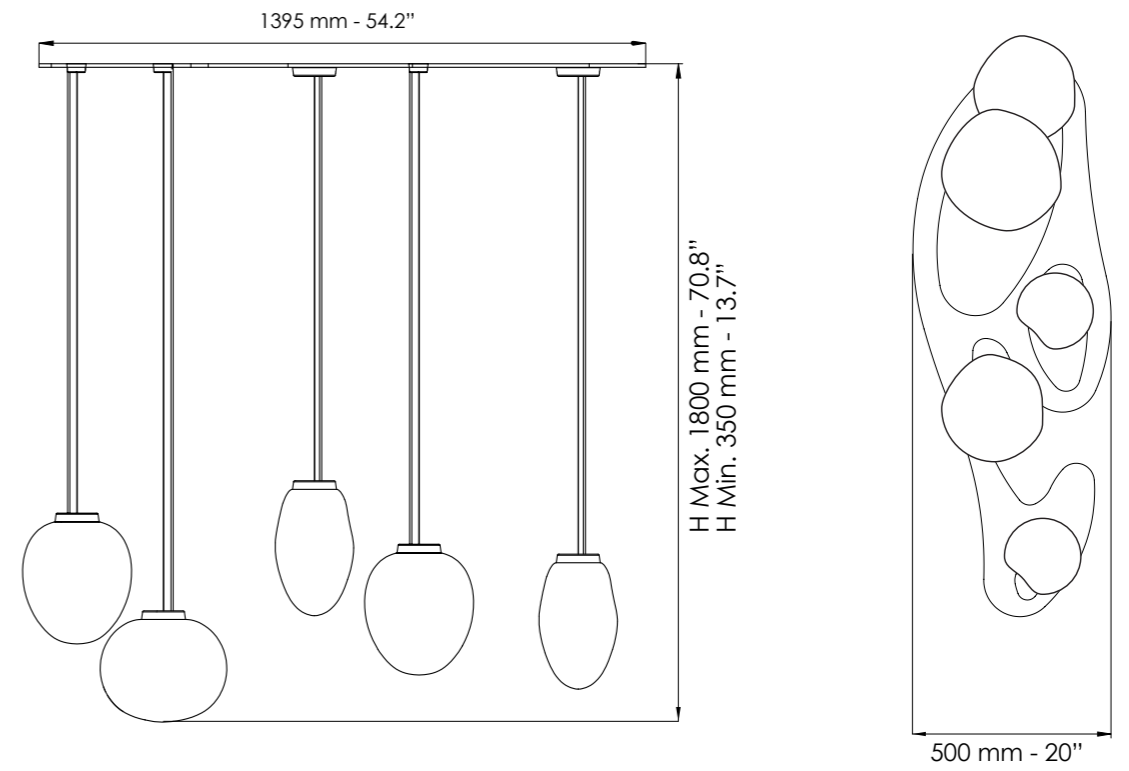

Art. 7805/S