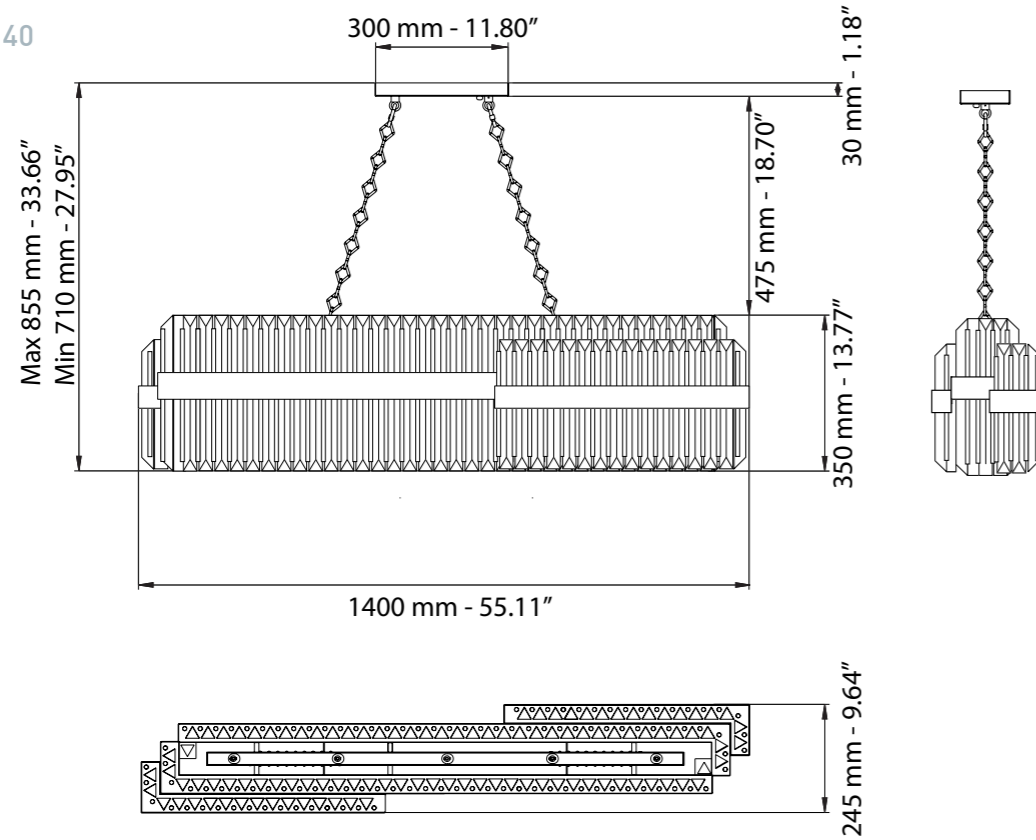

Art. 7100/S1/140