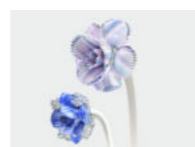

Vetro di Murano / Murano glass

Blu / Blue

Art. 1320/APP