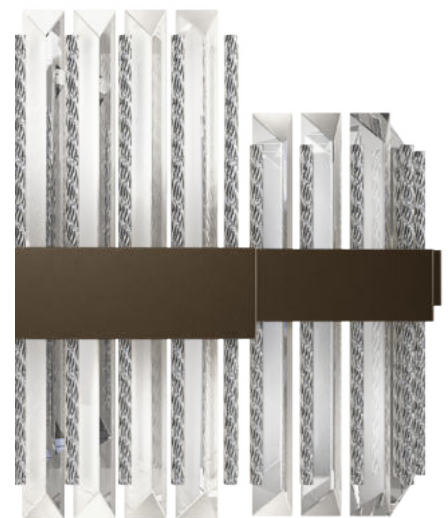

Art. 7100/APP2

L cm 34,9 / H cm 36 / SP cm 15,5
W 13.74 in / H 14.17 in / SP 6.01 in

4 x G9
halogen energy saver

in alternativa / as alternative

4 x G9
LED bulbs