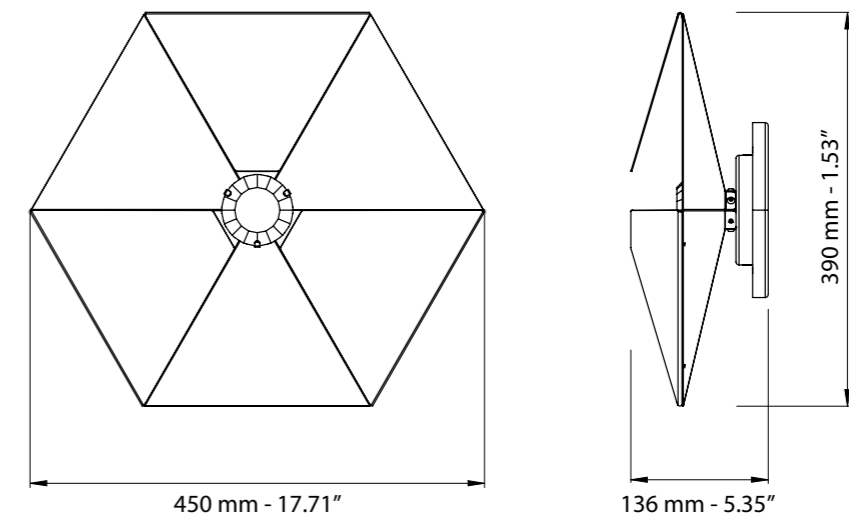

Art. 270/APP - Art. 271/APP