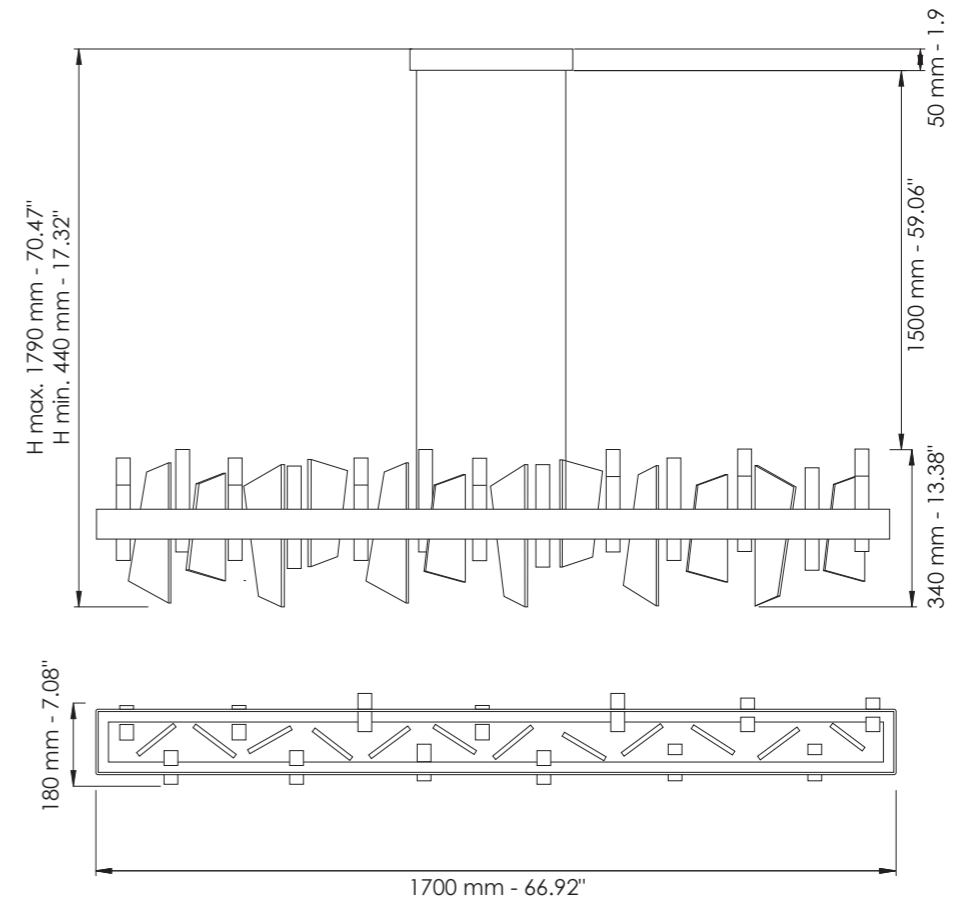

Art. 7302/S170