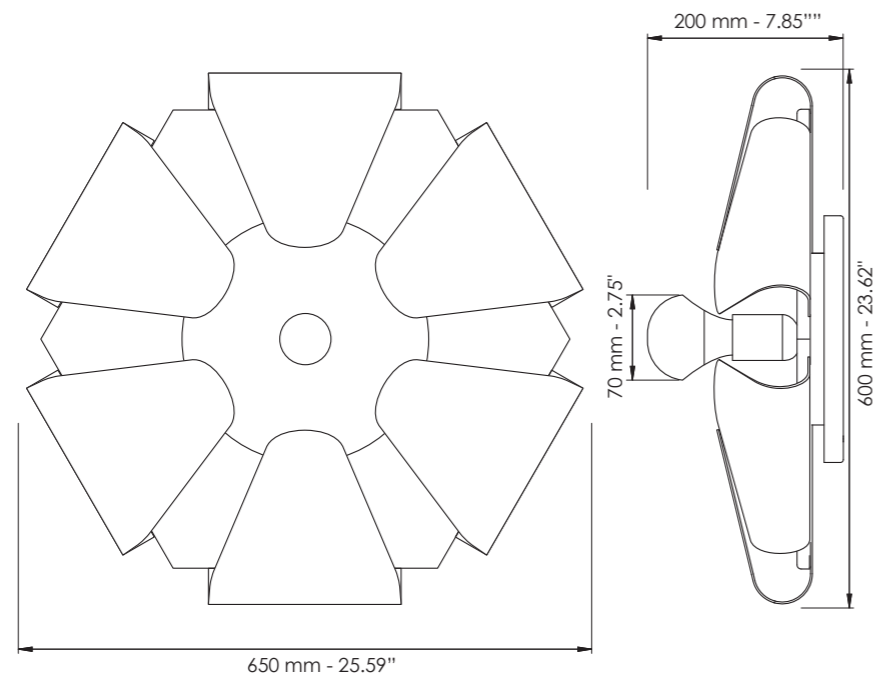

Art. 273/65