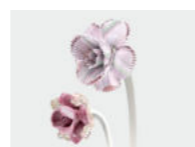

Ametista / Amethyst

Art. 1320/APP