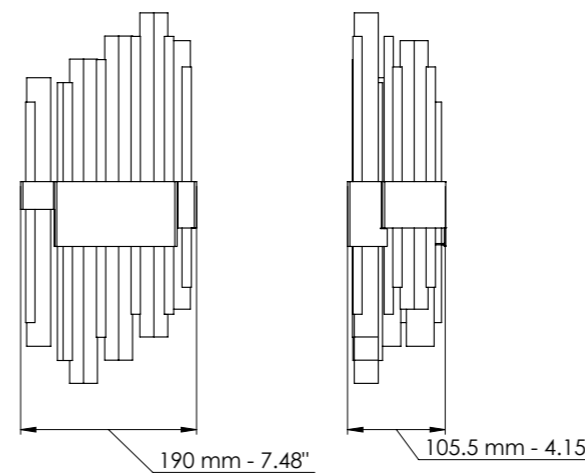

Art. 7100/APP1 DX