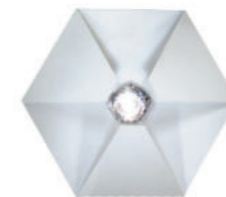

Art. 270-271/APP

L cm 45 / H cm 39 / SP cm 14
W 17.71 in / H 15.35 in / SP 5.51 in

FRONT LIGHT
LED 8 Watt
850 lumen - 2700°K

BACK LIGHT
LED 10 Watt
800 lumen - 3000°K

Art. 270/APP
Bianco opaco
Matt white