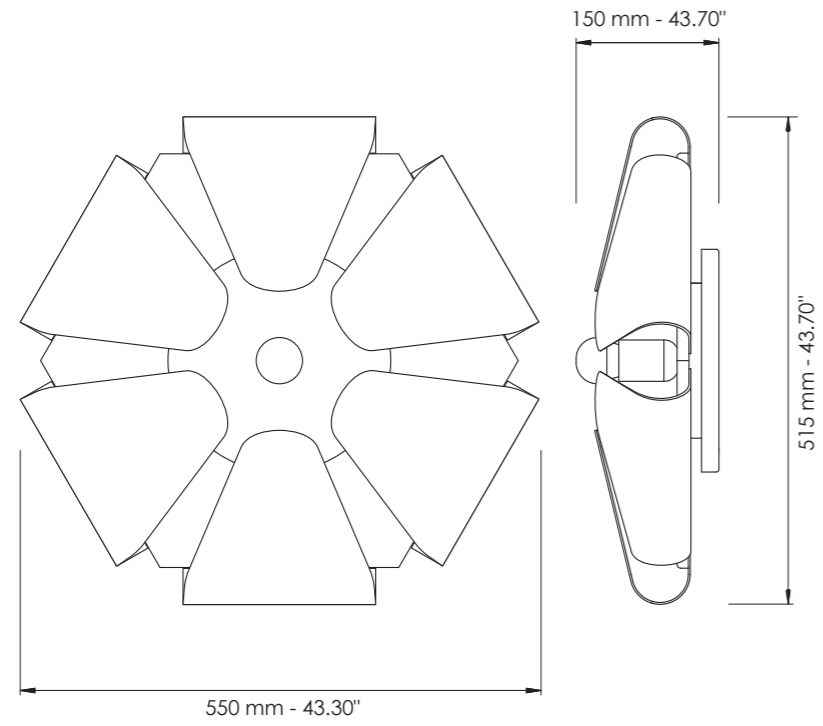

Art. 273/55