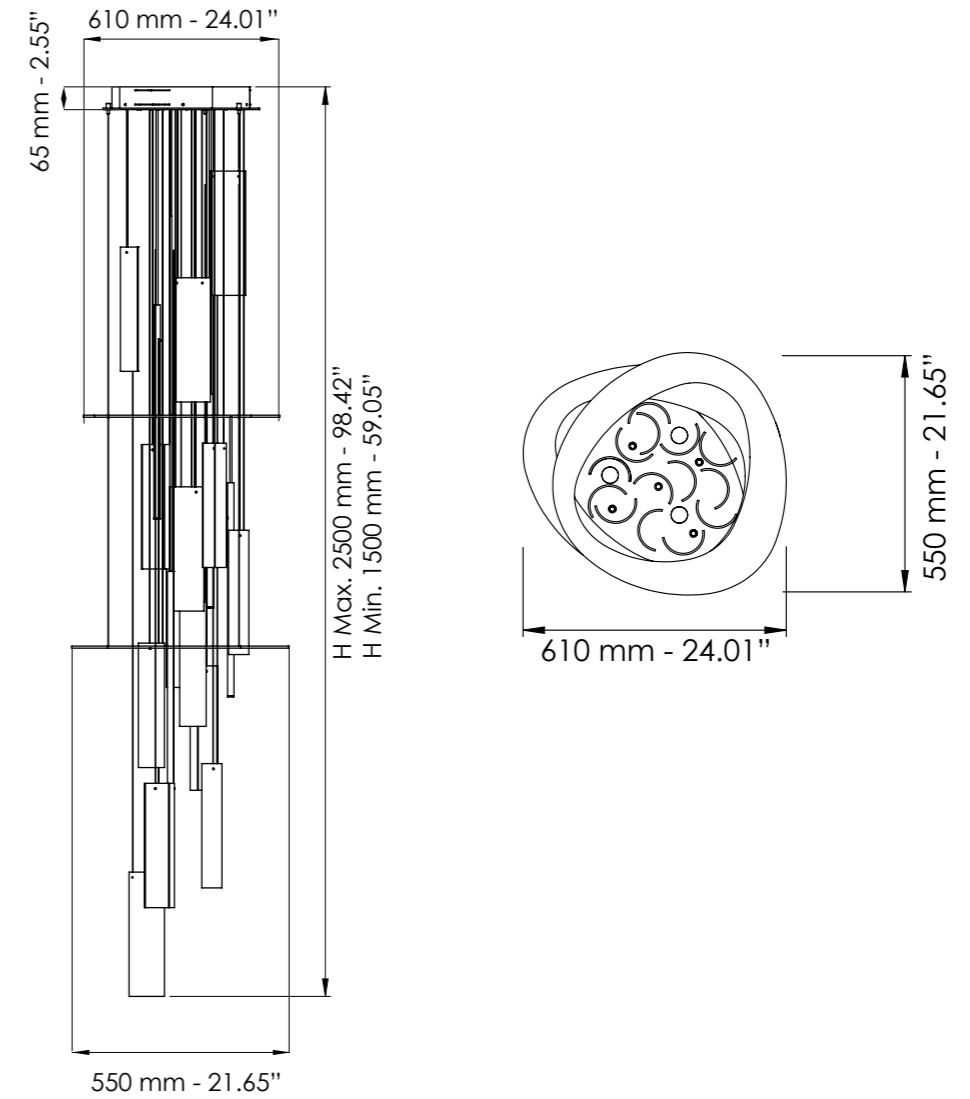

Art. 7700/S110

Art. 7700/S250