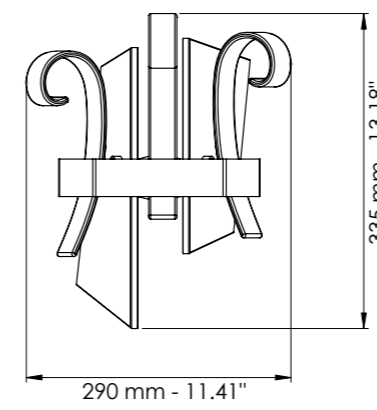

Art. 7300/APP1