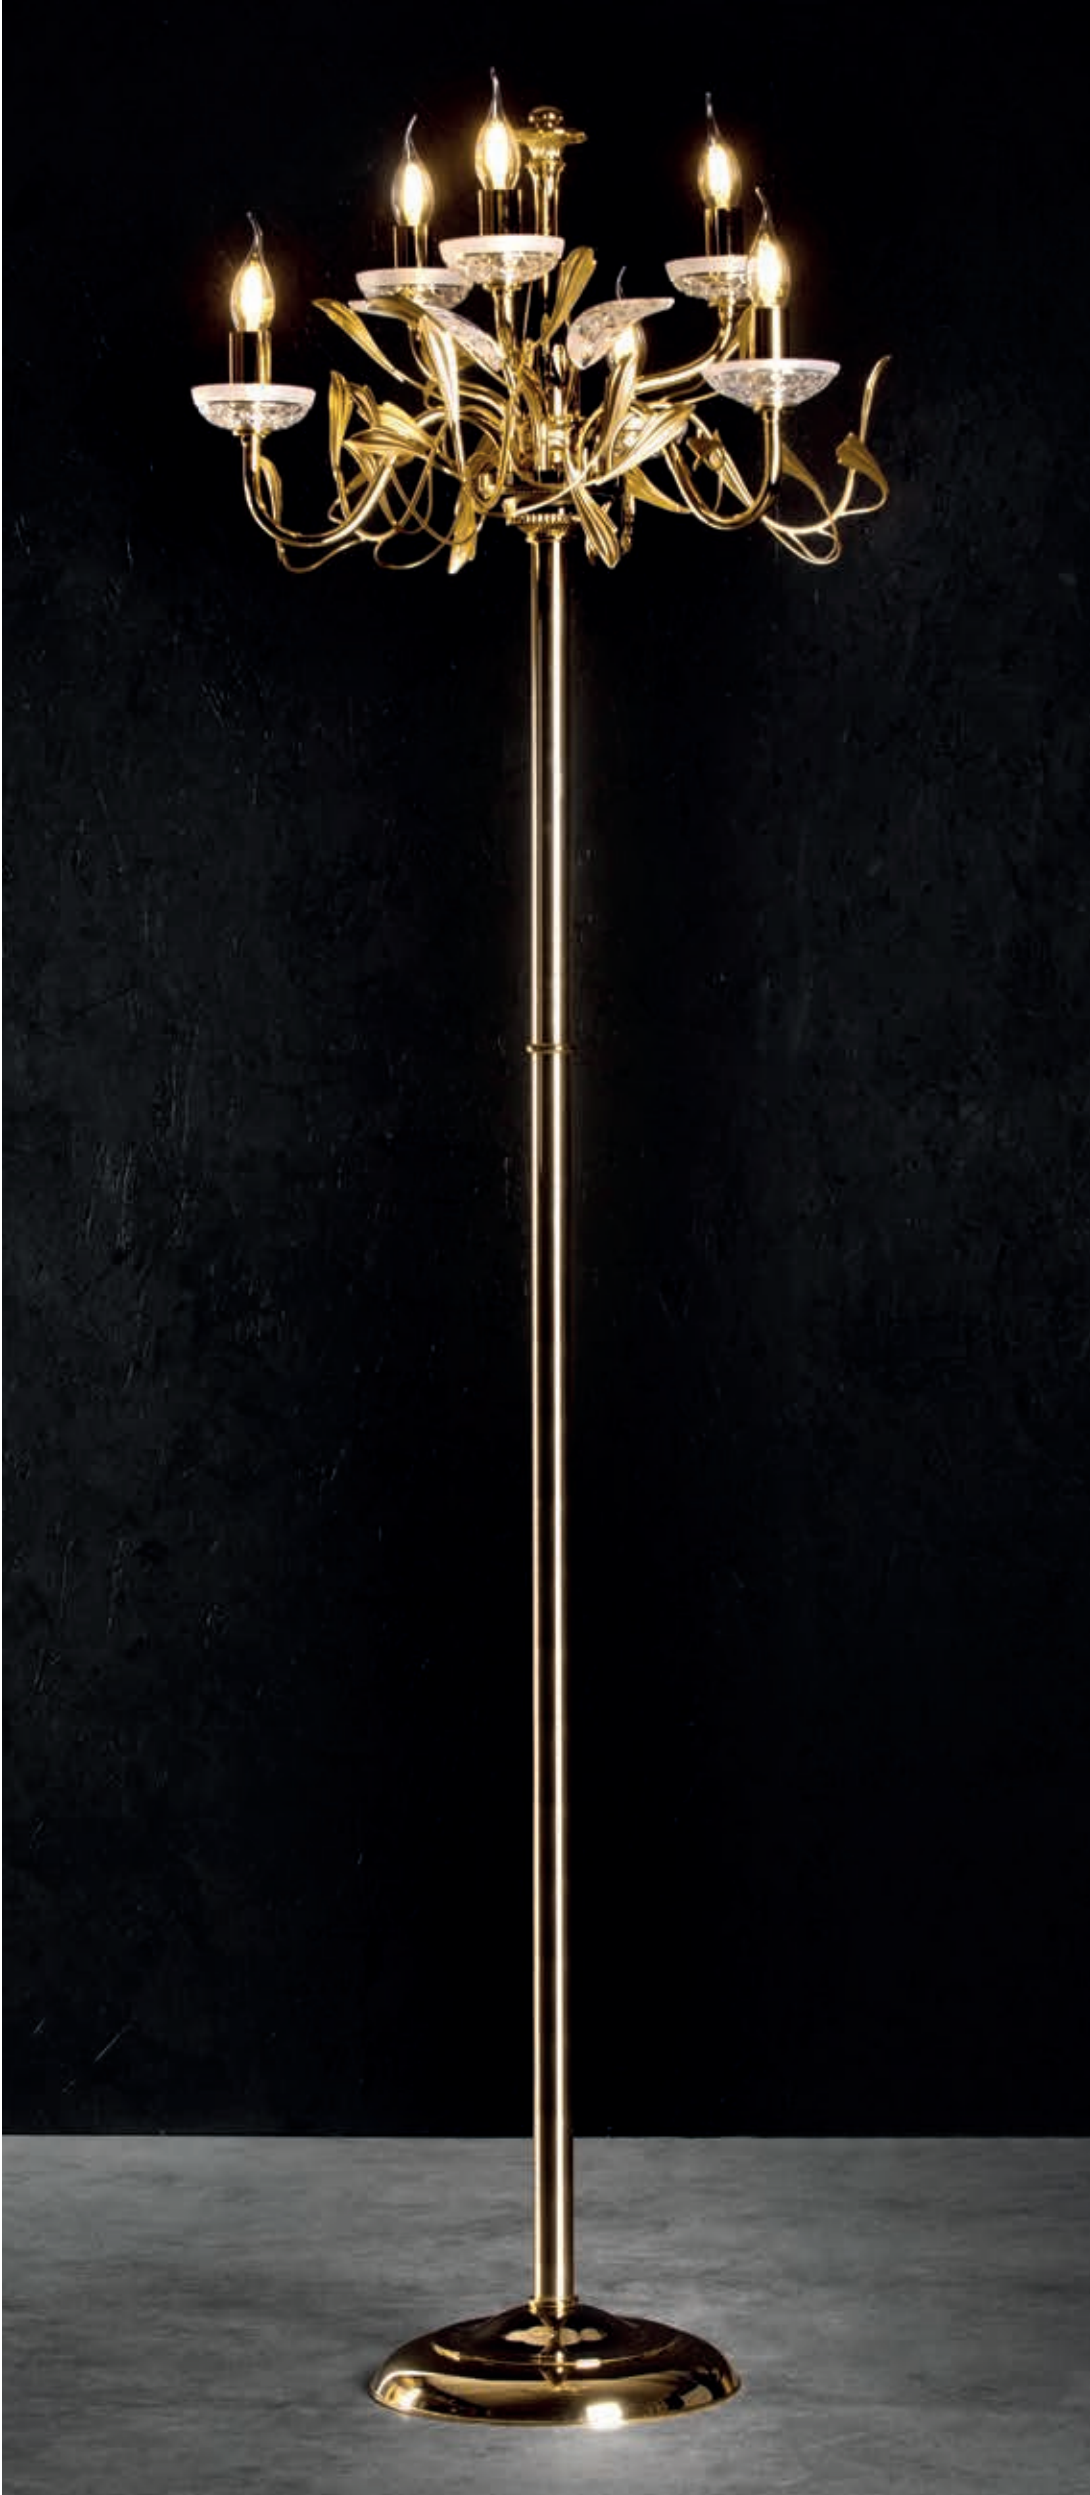

350/P

Oro zecchino e oro zecchino
satinato con cristallo
trasparente e sabbato

*Gold plated and satin gold
plated finish with clear and
satin crystal*

Diam. 60 - H. 183
6xMAX 42W E14