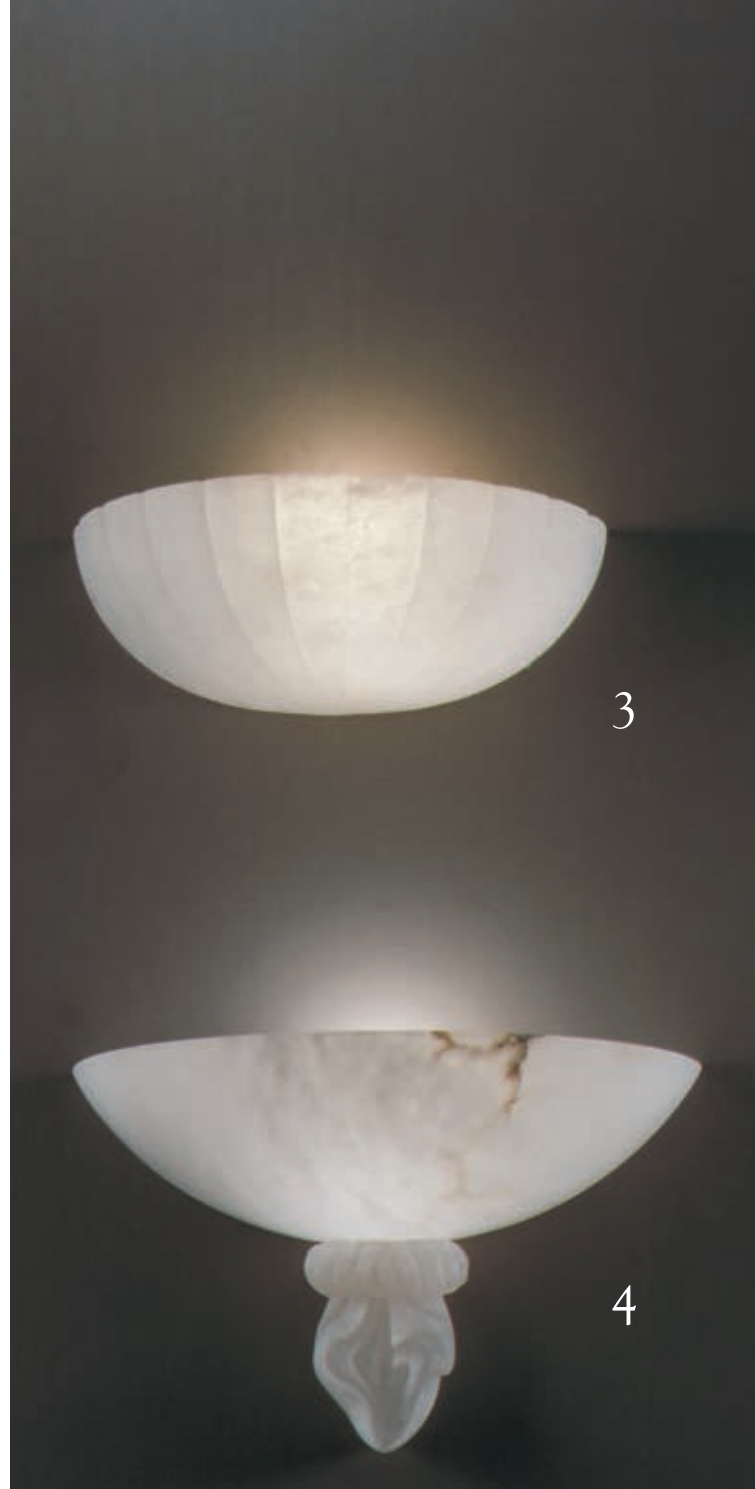

3 - 2909/A1 *Achille*

L. 30 - H. 11 - SP. 15 cm
1xMAX 28W E14

4 - 2901/A1 *Mandy*

L. 35 - H. 22,5 - SP. 17 cm
1xMAX 28W E14