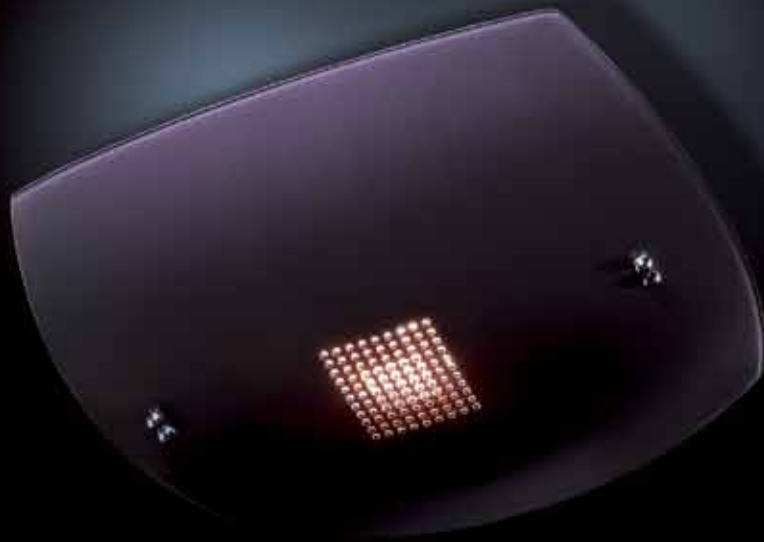

1 2223/52/PL/M

H cm 11 - L cm 52 x 52 - 1 R7S x 150W

2223/62/PL/M

H cm 13 - L cm 62 x 62 - 1 R7S x 150W

2 2223/AP/M

H cm 30 - L cm 43 - 1 R7S x 150W

2223/AP/BIS/M

H cm 25 - L cm 30 - 1 R7S x 150W

3 2223/L

H cm 65 - L cm 43 x 23 - 1 R7S x 150W

ottone cromato, chrome brass

B vetri bianchi, **B** white glass

M vetri moke, **M** moke glass

Swarovski Strass, Swarovski Strass