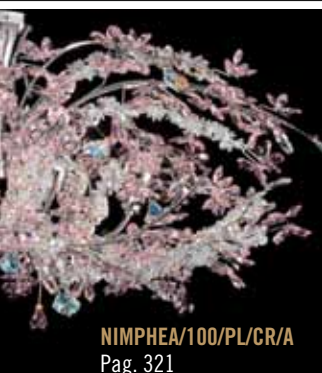

NIMPHEA/100/PL/CR/A
Pag. 321