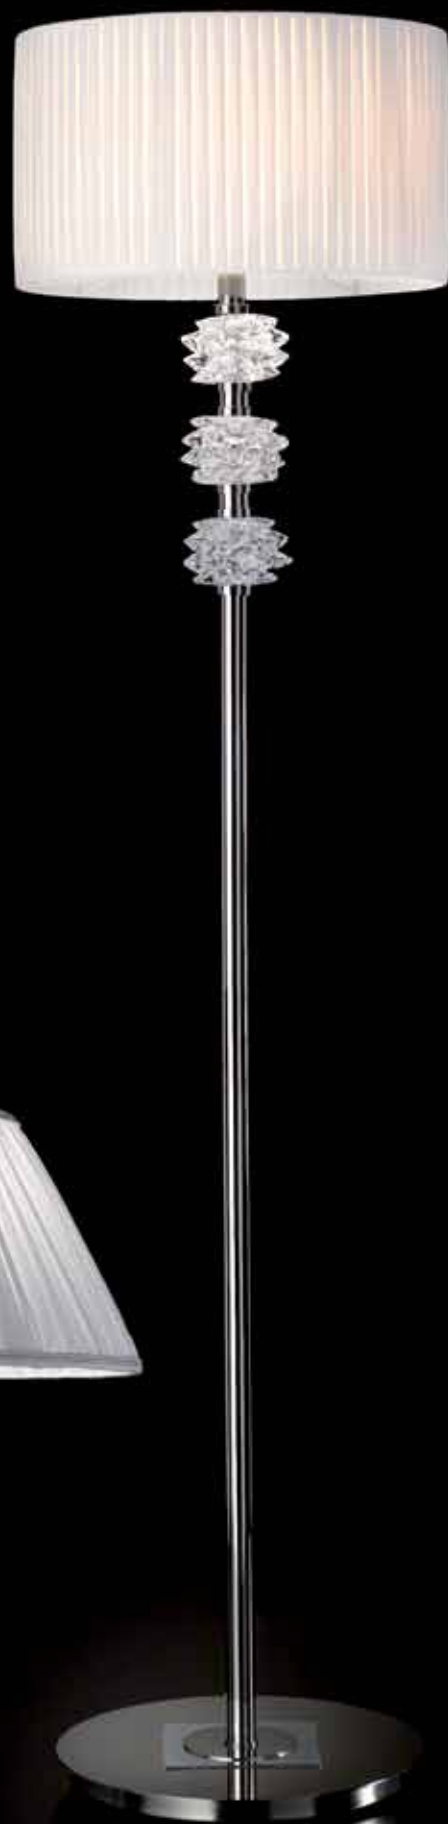

RIVER

1 2235/L

H cm 70 - Ø cm 45 - 1 E27 x 150W

2 2235/T

H cm 182 - Ø cm 45 - 1 E27 x 150W

3 2237/L/CR - 2237/L/24K

H cm 80 - Ø cm 45 - 1 E27 x 150W

metallo cromo canna di fucile - chrome metal gun barrel
vetri cristallo lavorati a mano - handmade crystal glass
paralume plissé avorio - ivory plissé shade