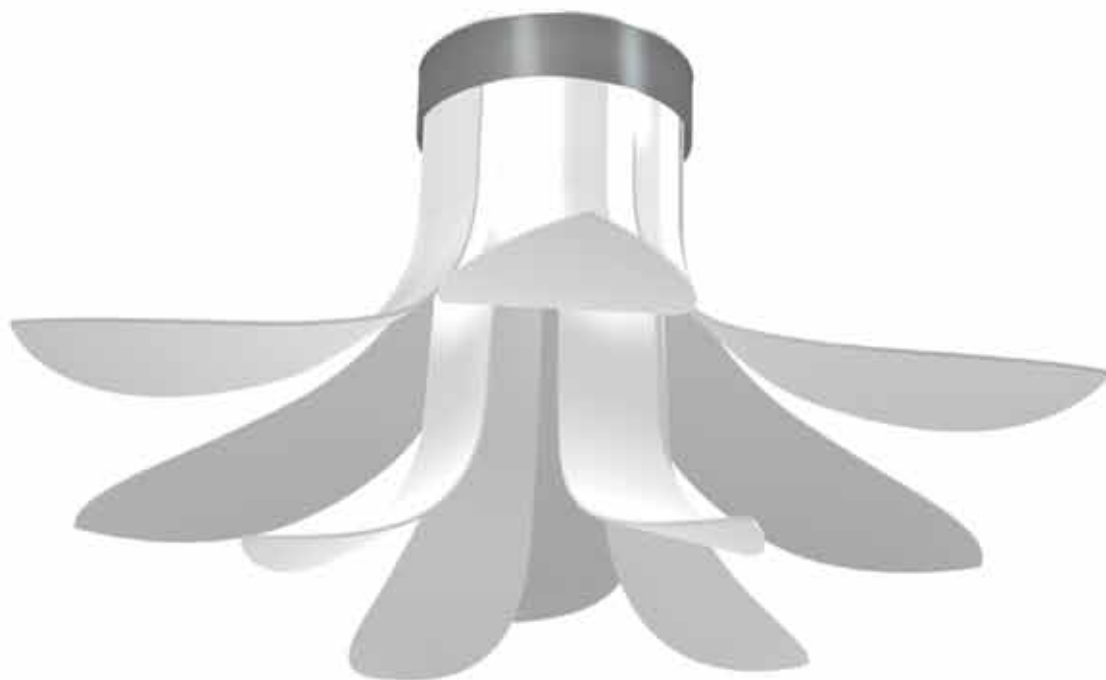

1 2043/12F/PL/LED
H cm 45 - Ø cm 80

2 2043/8F/PL/LED
H cm 45 - Ø cm 48

Petali di vetro satinato
metallo laccato bianco o laccato argento o laccato dorato
cristallo diametro 8 mm, luci led

Petals satin glass
gloss white lacquered metal or silver or gold lacquered
crystal diameter 8 mm - led lights