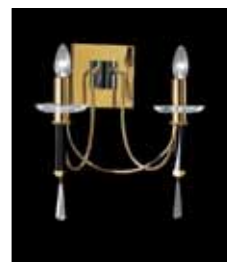

CONTESSA/2/AP/24K
Pag. 91