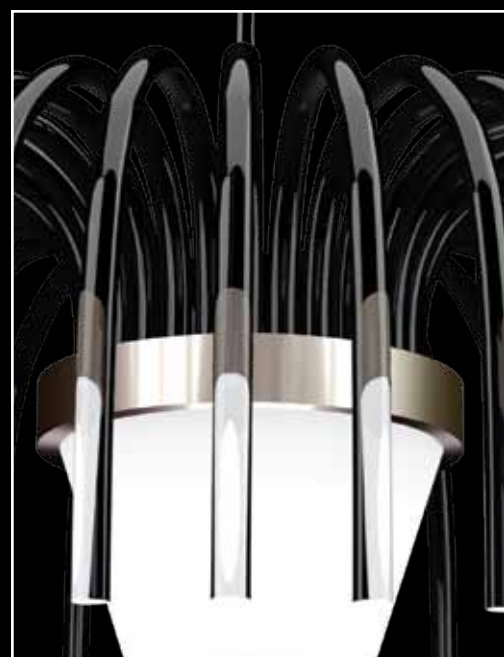

versione laccato argento - version silver lacquered