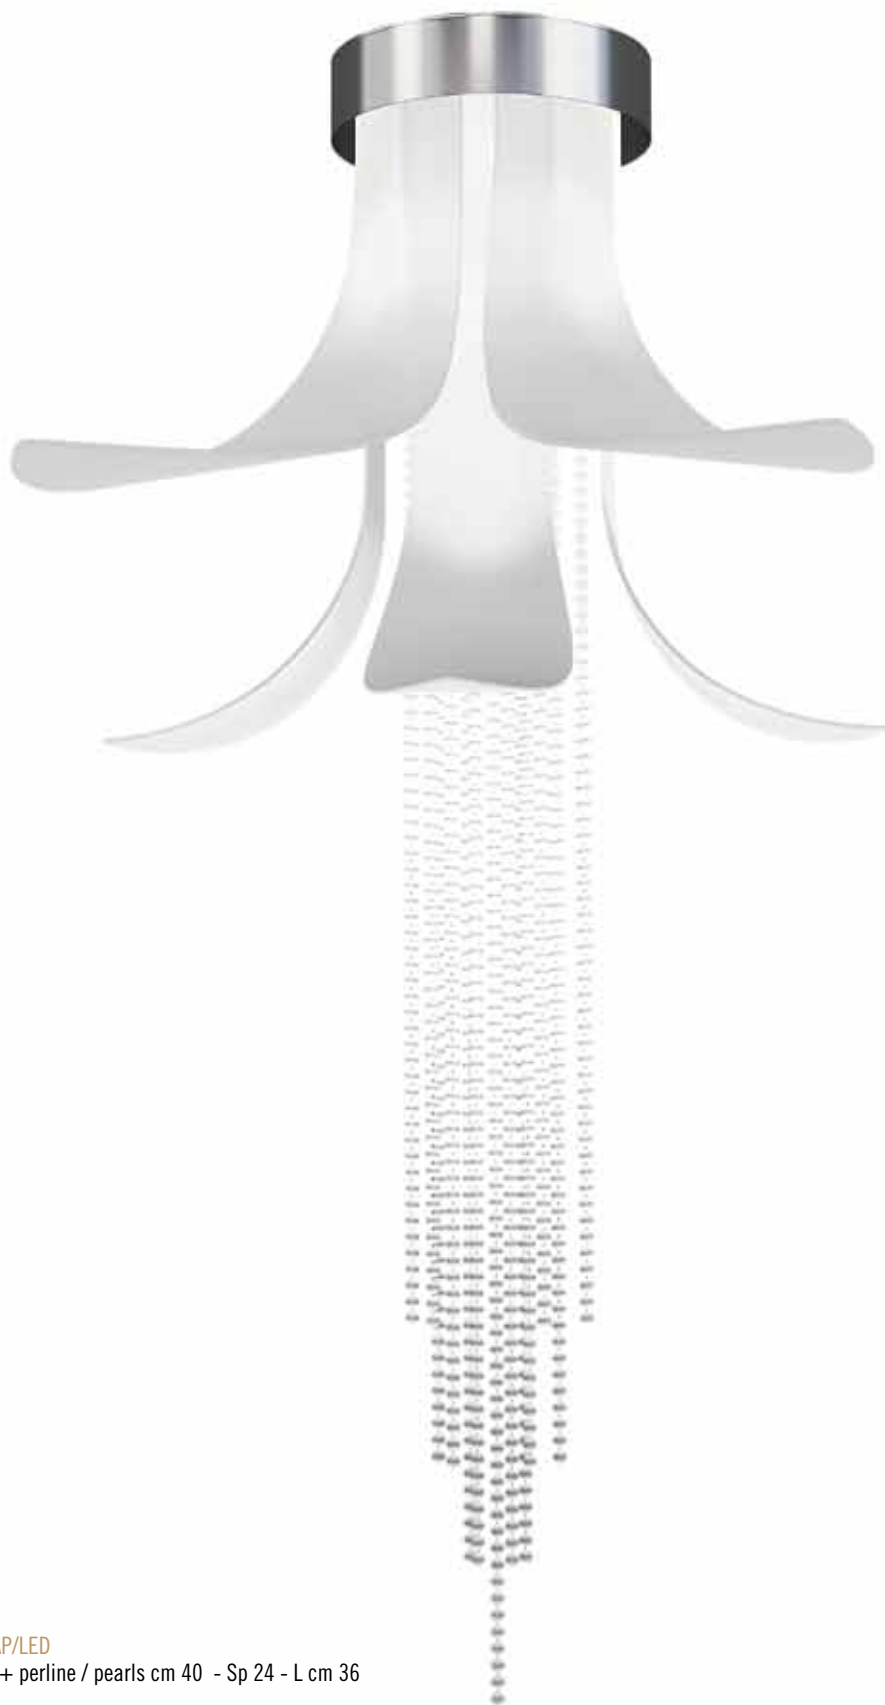

2043/5/AP/LED

H cm 40 + perline / pearls cm 40 - Sp 24 - L cm 36

2043/5/AP/BIS/LED

H cm 40 - Sp 24 - L cm 36

Petali di vetro satinato
metallo laccato bianco o laccato argento o laccato dorato
perline cristallo diametro 8 mm, luci led

Petals satin glass
gloss white lacquered metal or silver or gold lacquered
crystal beads diameter 8 mm - led lights