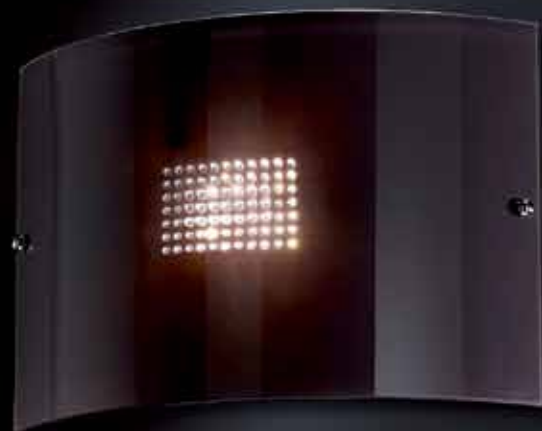

1 2223/52/PL/M

H cm 11 - L cm 52 x 52 - 1 R7S x 150W

2223/62/PL/M

H cm 13 - L cm 62 x 62 - 1 R7S x 150W

2 2223/AP/M

H cm 30 - L cm 43 - 1 R7S x 150W

2223/AP/BIS/M

H cm 25 - L cm 30 - 1 R7S x 150W

3 2223/L

H cm 65 - L cm 43 x 23 - 1 R7S x 150W

ottone cromato, chrome brass

B vetri bianchi, **B** white glass

M vetri moke, **M** moke glass

Swarovski Strass, Swarovski Strass