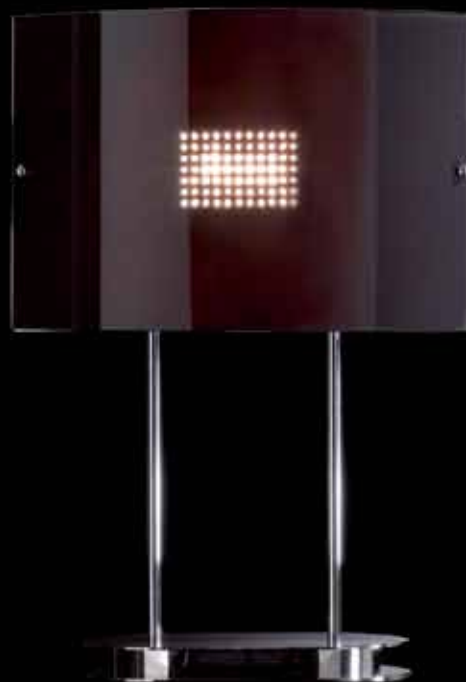

2223/AP/BIS/M

H cm 25 - L cm 30 - 1 R7S x 150W

3 2223/L

H cm 65 - L cm 43 x 23 - 1 R7S x 150W

ottone cromato, chrome brass

B vetri bianchi, **B** white glass

M vetri moke, **M** moke glass

Swarovski Strass, Swarovski Strass