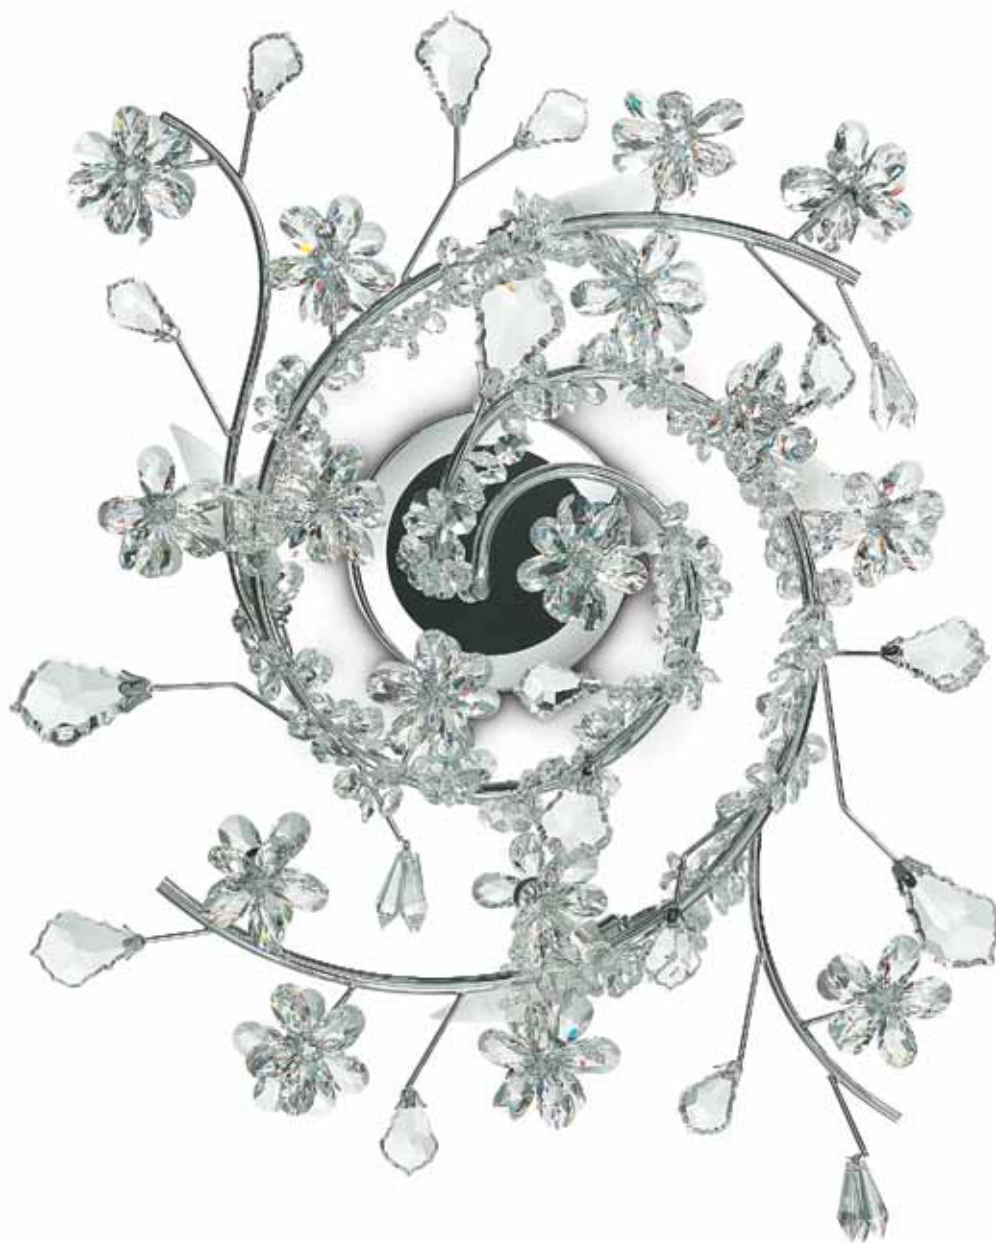

Disponibile anche dorato 24K - Available also goldenplate 24K brass

SYRION/AP/CR/A - SYRION/AP/CR/B - SYRION/AP/CR/C
SYRION/AP/24K/A - SYRION/AP/24K/B - SYRION/AP/24K/C
H cm 50 - L cm 50 - Sp cm 22 - 4 x 60W G9 - alogena