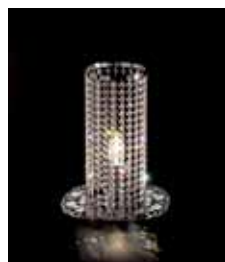

2224/P/CR
Pag. 59