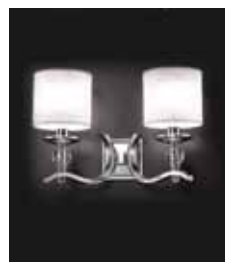

2204/2/AP/CR
Pag. 79