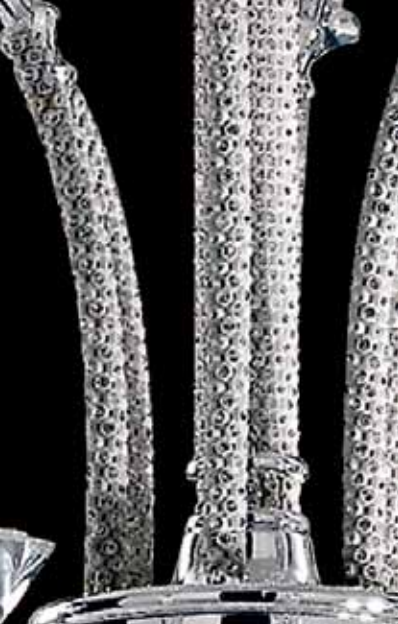

GALAXY/2/AP/CR

Pag. 291