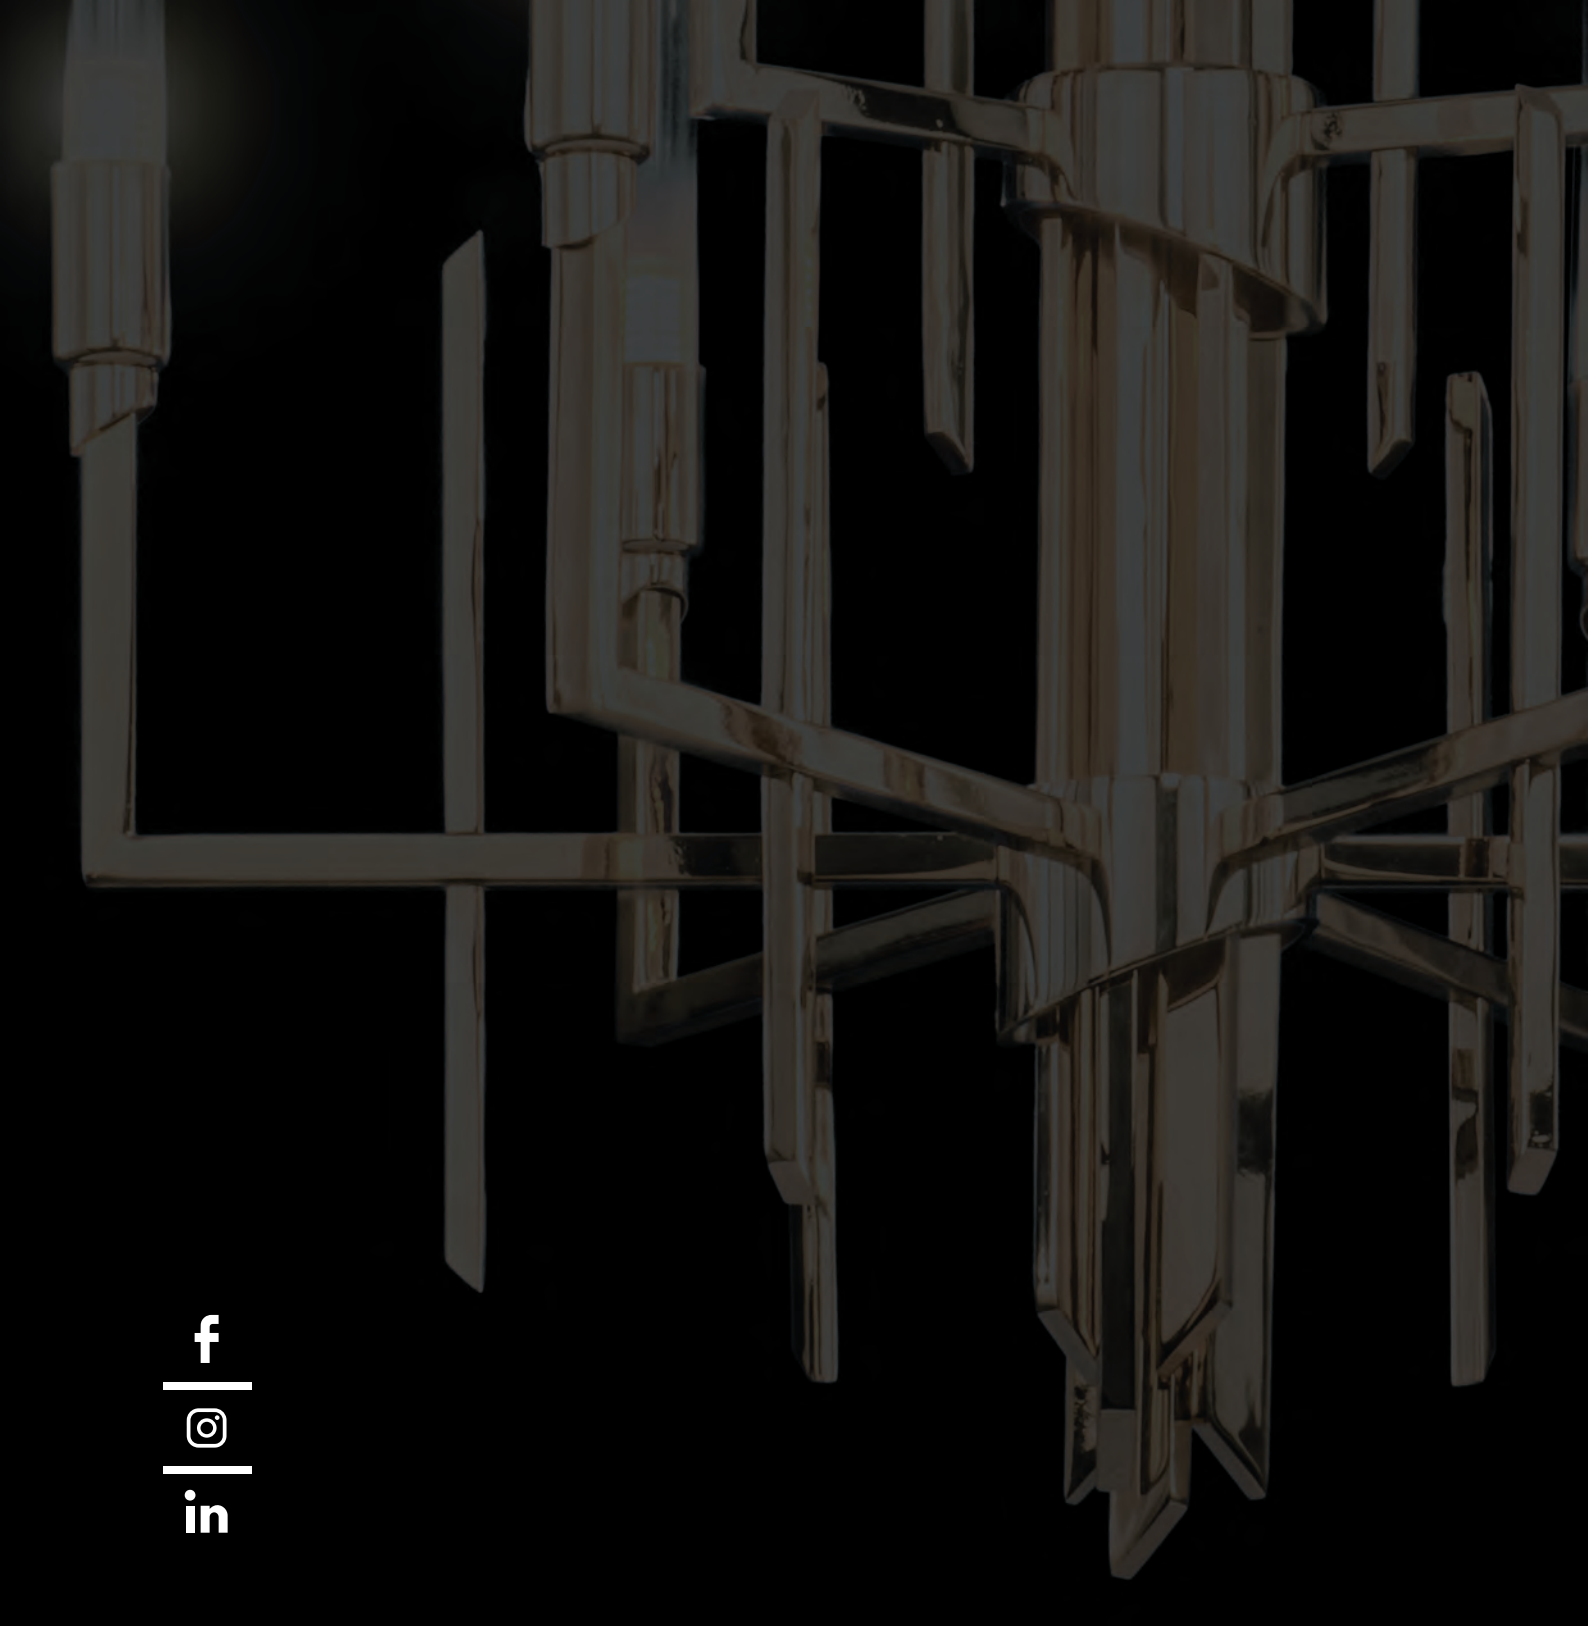

R

CONTEMPORARY 2021

RIPERLAMP

MADE IN SPAIN SINCE 1985

f
| **@**
| **in**

RIPERLAMP light up your ideas

Design is the heart of the company and this axis allows architects and designers to create unique spaces through light.