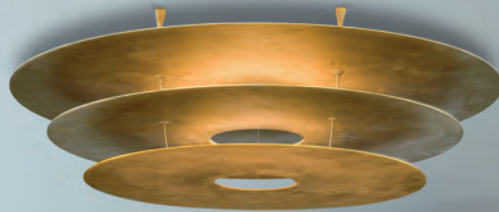

4

Eclipse

*1

*2

Lea

Dec.					Crystal
DF	3	3 Led (GZ10 - 5W)	90	30/95*	1 / 2

*Adjustable height

Crystal: 1 Asfour / 2 Scholer