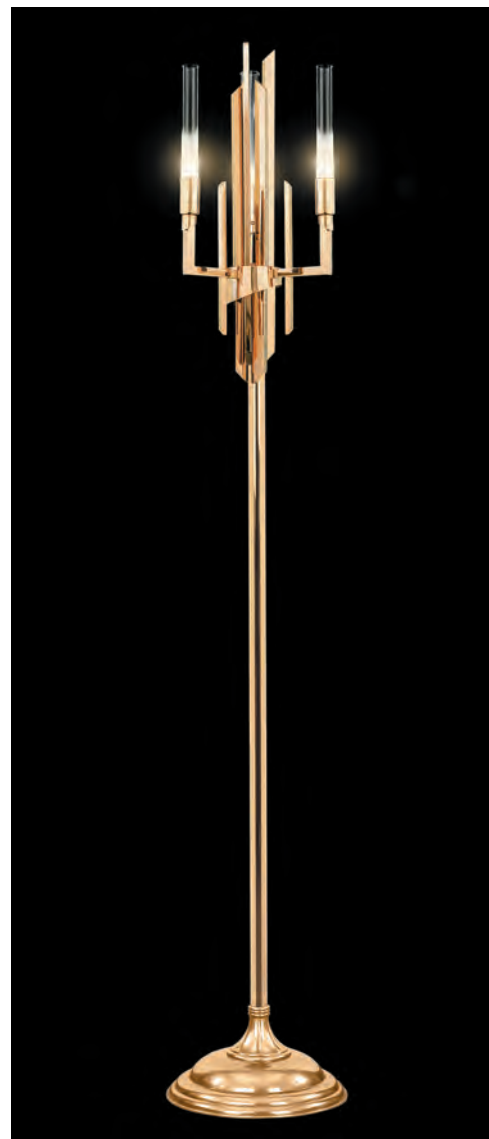

402A

402Y

Dec.				
AO	3	3 G9 Led	30	175

R

RIPERLAMP

WE LIGHT UP YOUR IDEAS

Lanit

Dec.			\emptyset	
AO	9	6+3 G9 Led	61	80