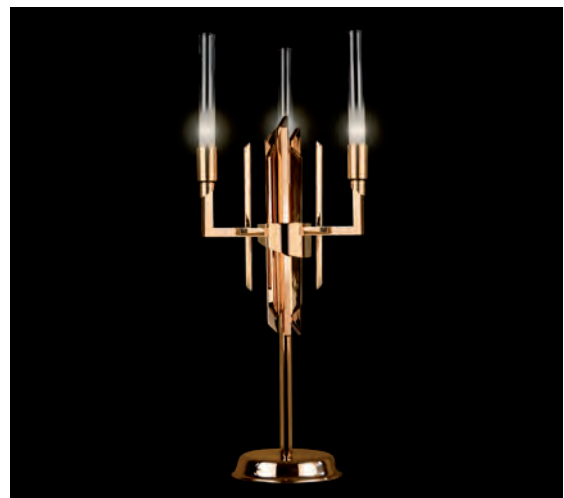

402R

Dec.			$\emptyset$	
AO	3	3 G9 Led	30	70